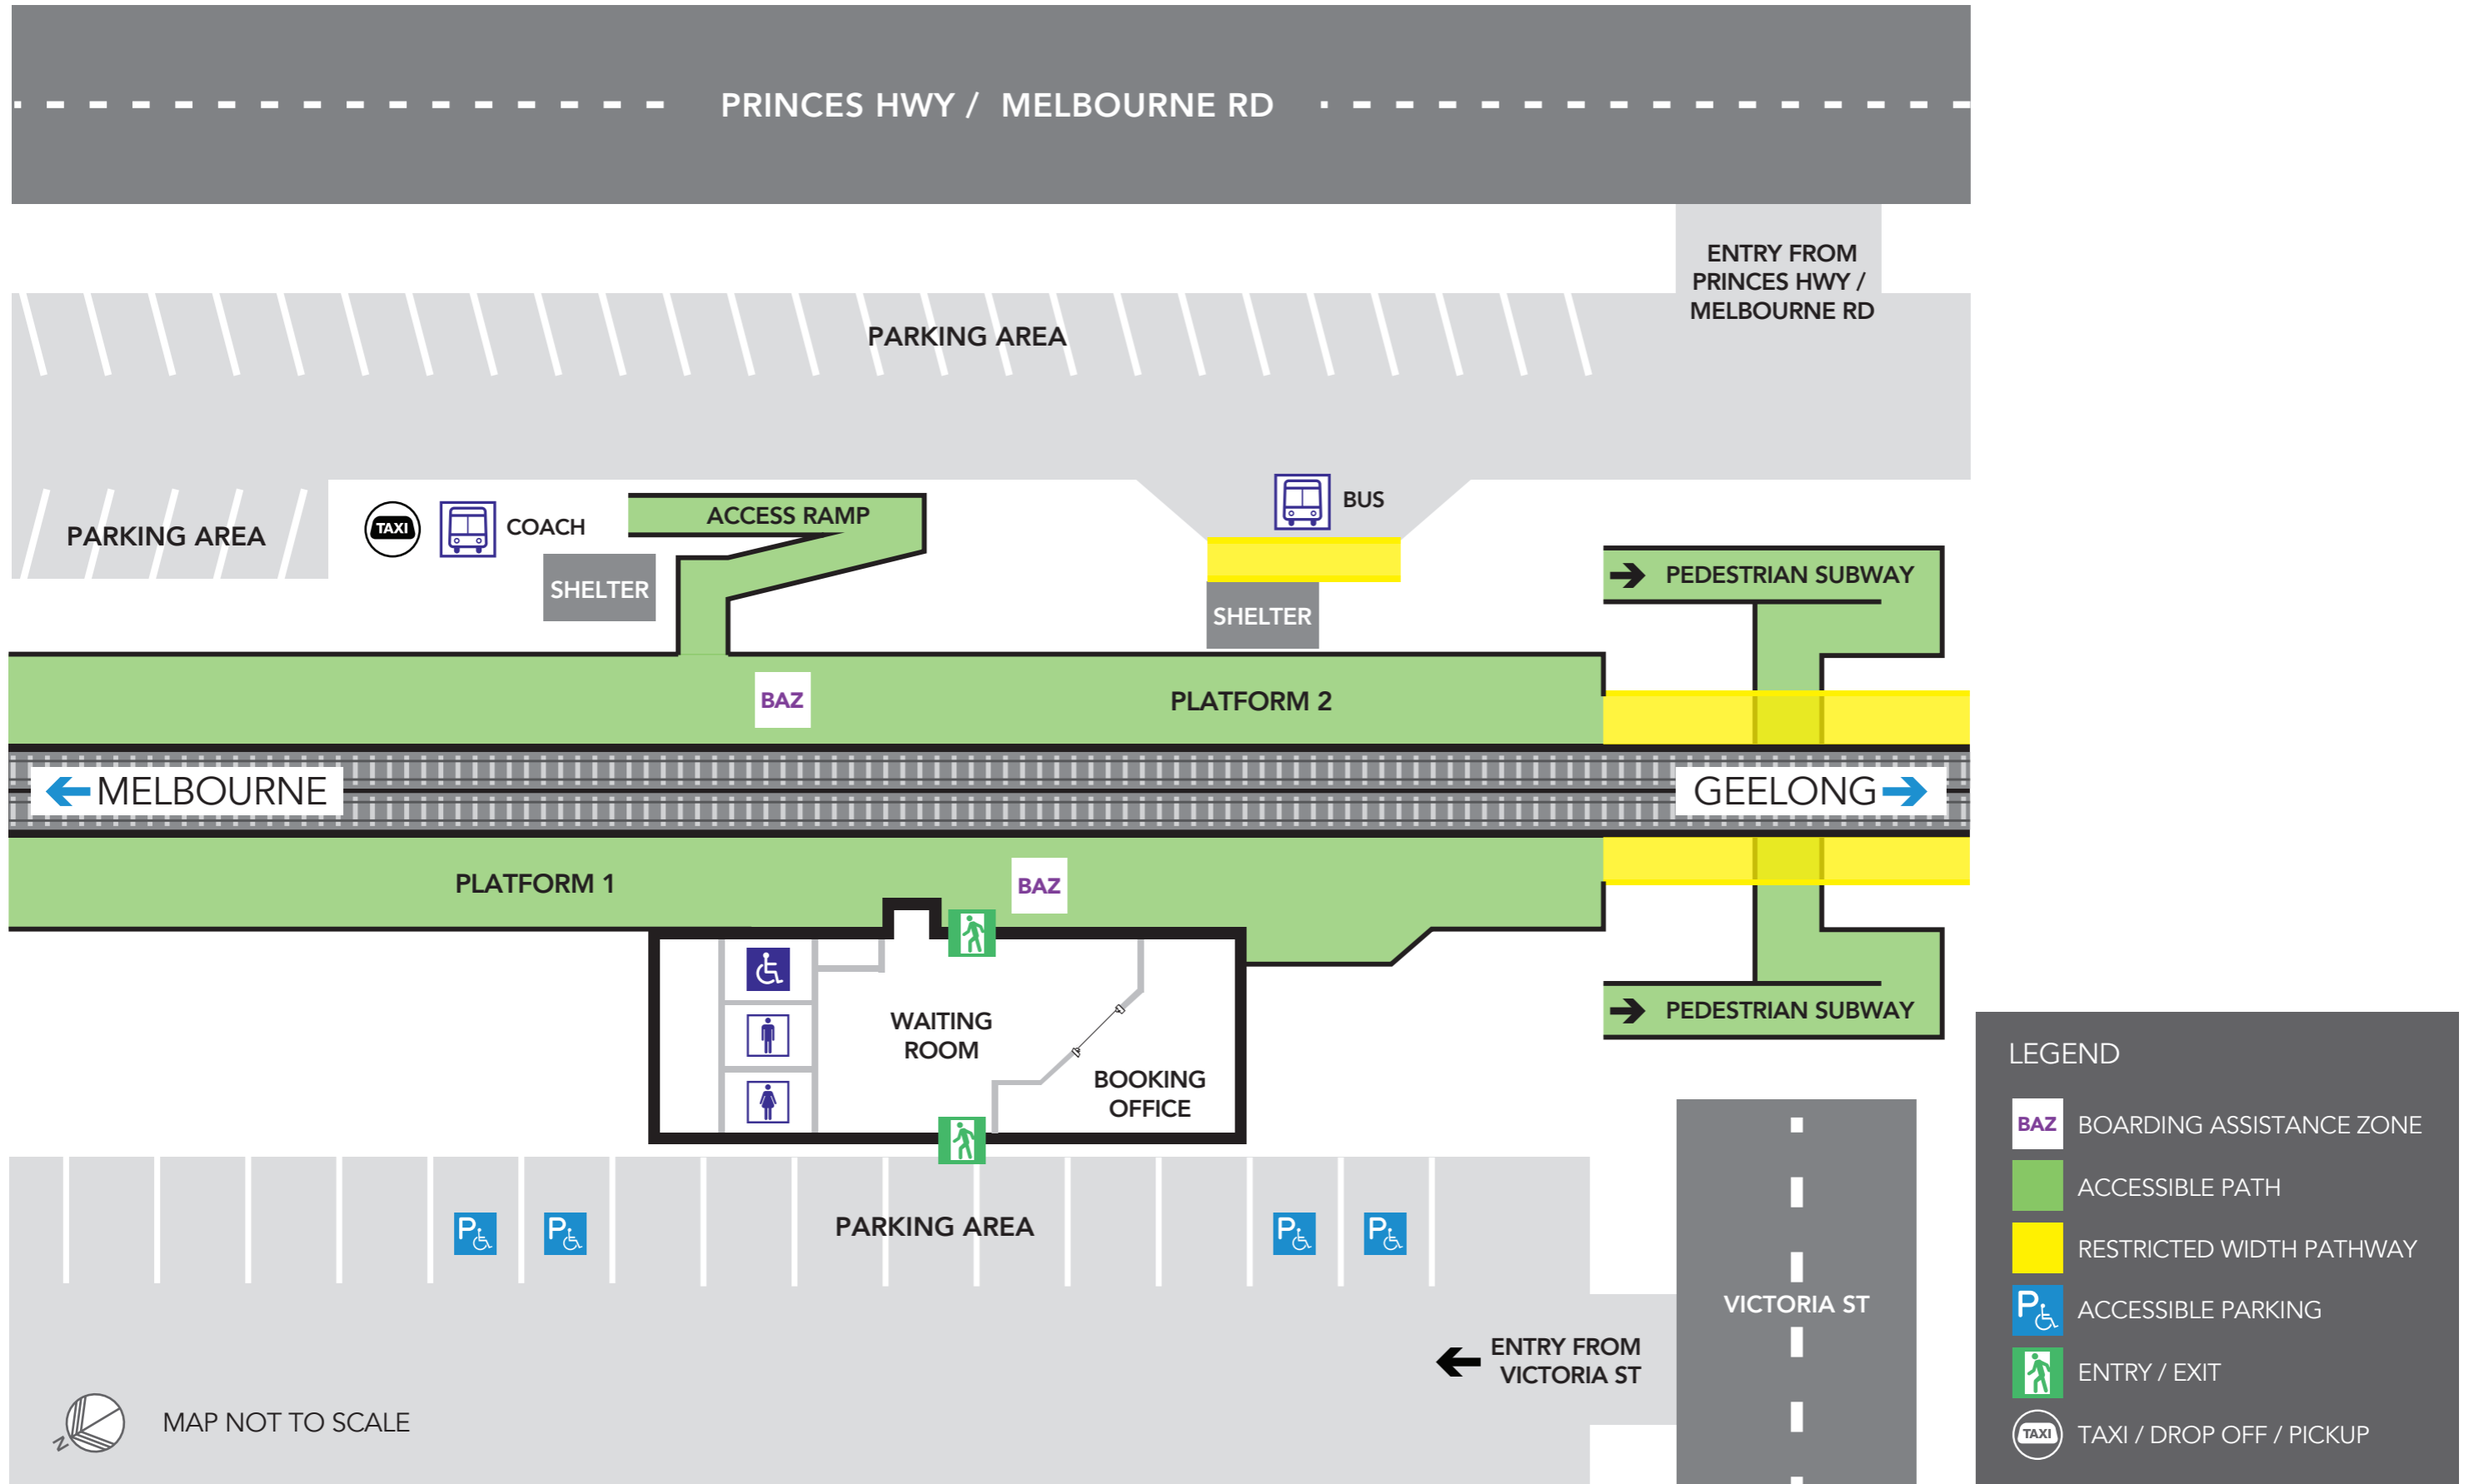

NORTH GEELONG ACCESSIBILITY MAP - PLATFORM 1 & 2

MAP NOT TO SCALE

LEGEND

-  BOARDING ASSISTANCE ZONE
-  ACCESSIBLE PATH
-  RESTRICTED WIDTH PATHWAY
-  ACCESSIBLE PARKING
-  ENTRY / EXIT
-  TAXI / DROP OFF / PICKUP

North Geelong Accessibility Map - Platform 1 & 2

← To Melbourne

To Geelong →

Parking area

Legend

- Restricted pathway
- 🚶 Emergency exit