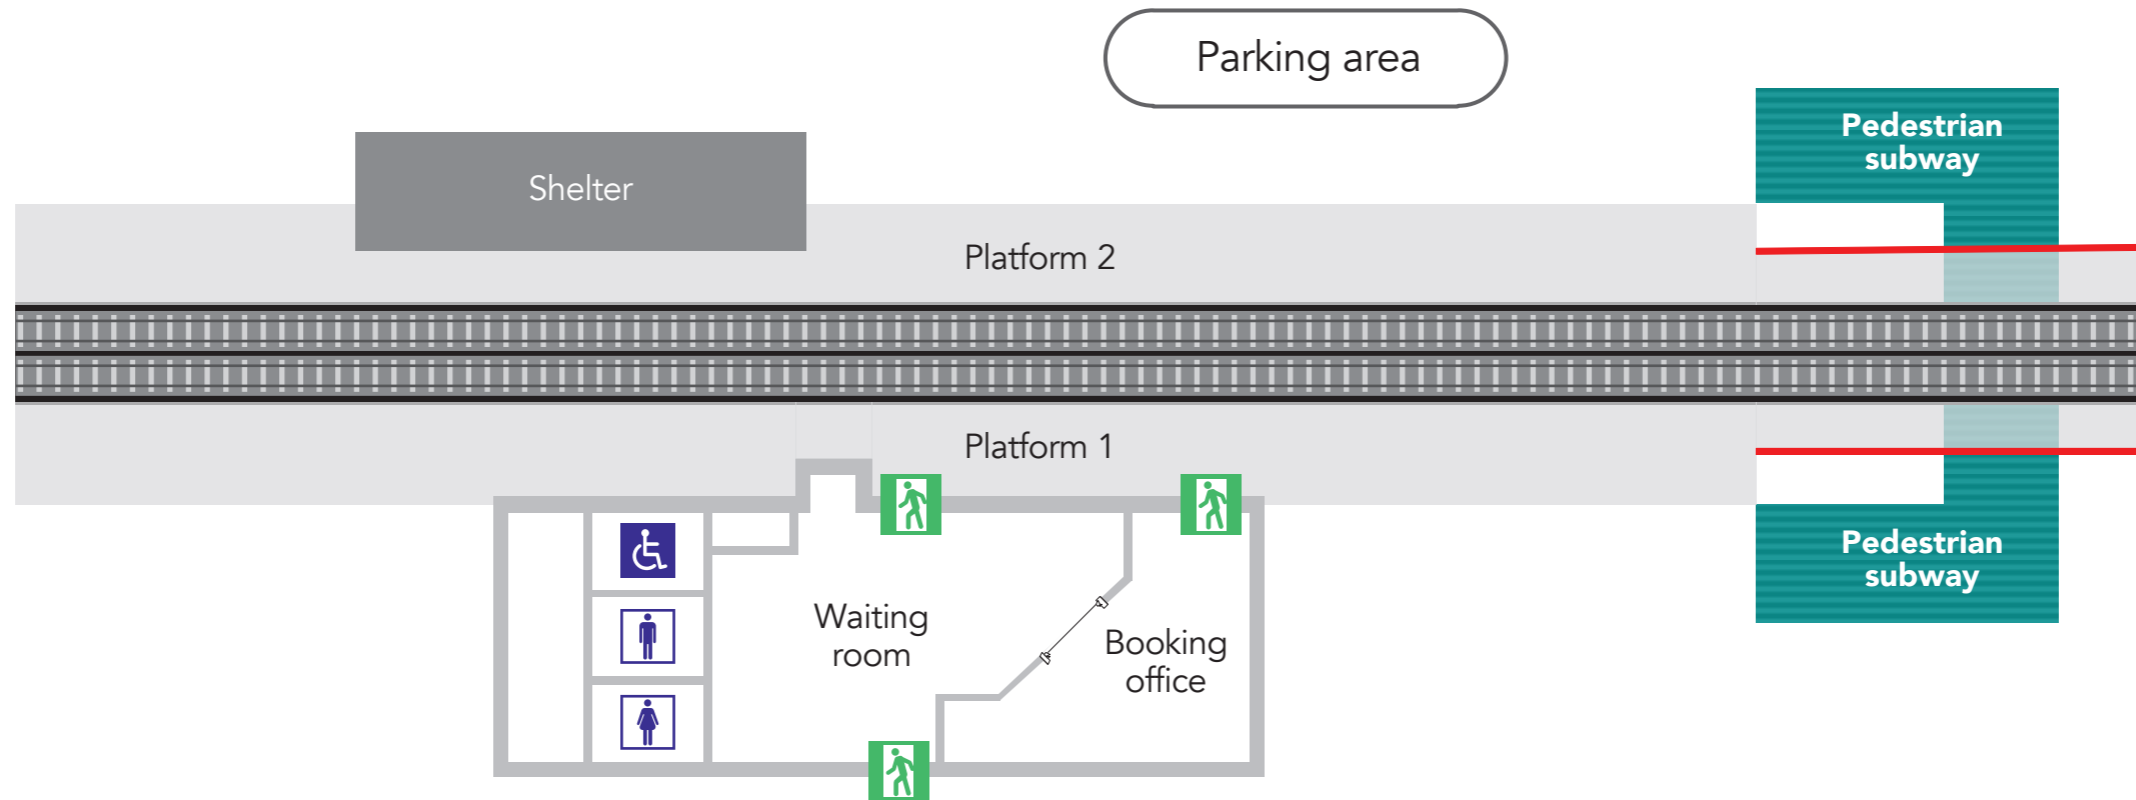

NORTH GEELONG ACCESSIBILITY MAP - PLATFORM 1 & 2

MAP NOT TO SCALE

LEGEND

-  BOARDING ASSISTANCE ZONE
-  ACCESSIBLE PATH
-  RESTRICTED WIDTH PATHWAY
-  ACCESSIBLE PARKING
-  ENTRY / EXIT
-  TAXI / DROP OFF / PICKUP

North Geelong Accessibility Map - Platform 1 & 2

← To Melbourne

To Geelong →

Parking area

Legend

- Restricted pathway
- 🚶 Emergency exit