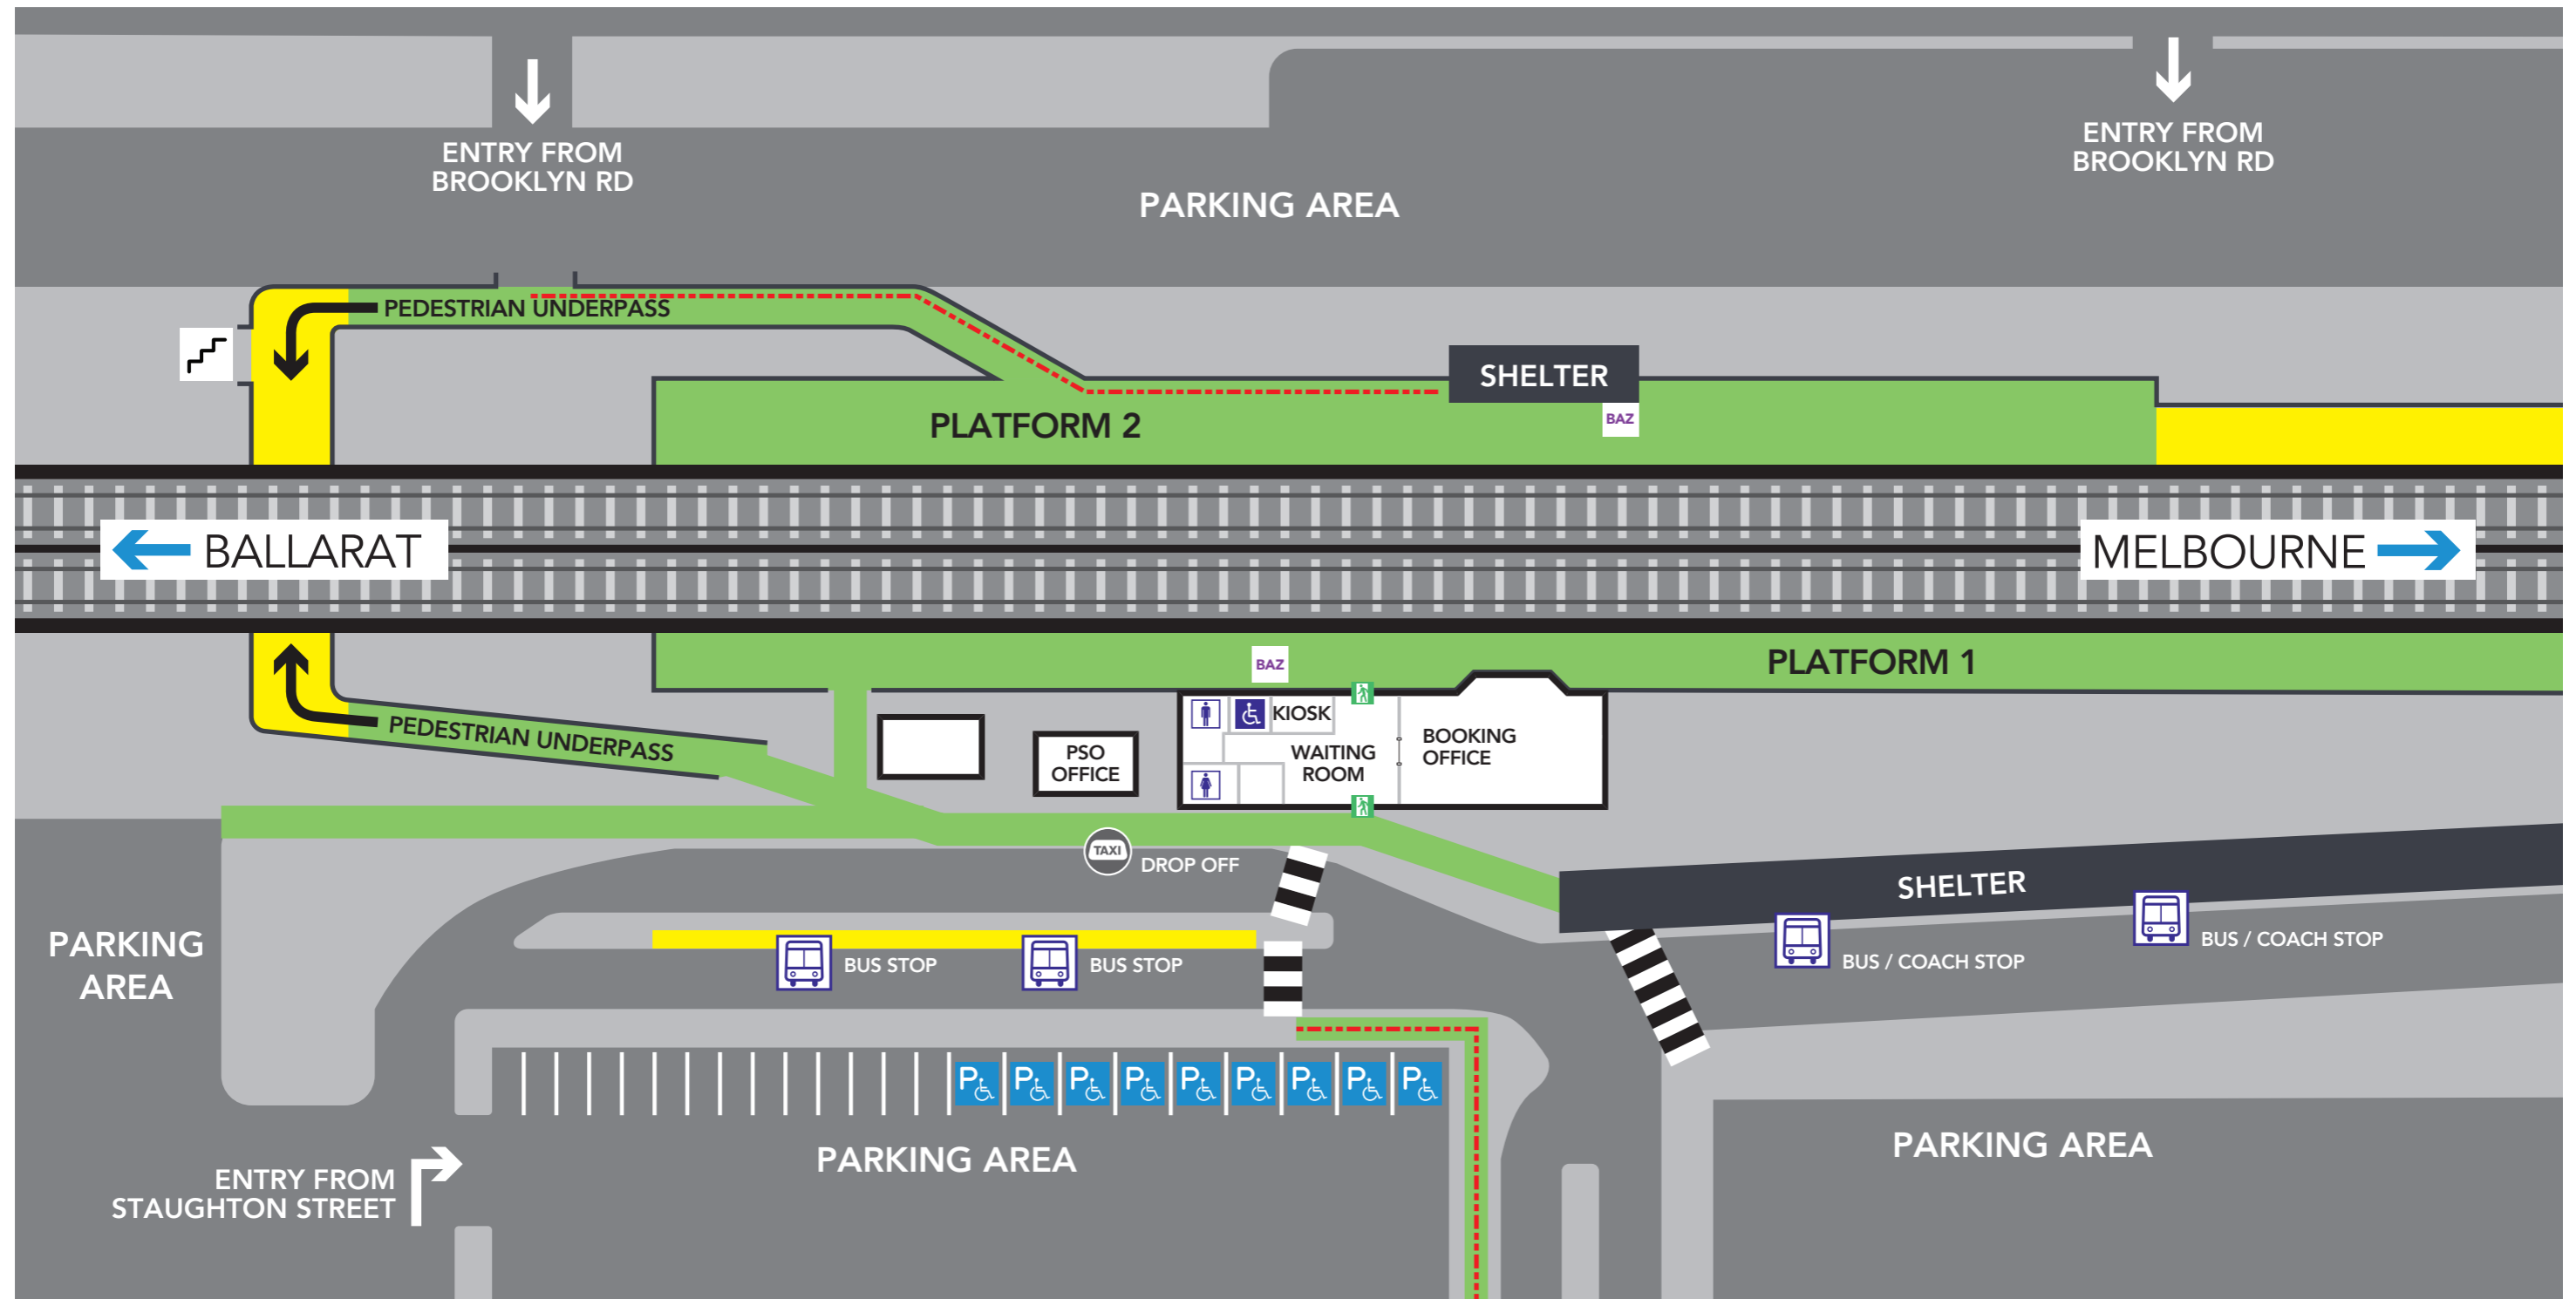

MELTON ACCESSIBILITY MAP - PLATFORM 1 & 2

LEGEND

| | | | |
|-----------------|--------------------------|--------------------------|--------------------------|
| BAZ | BOARDING ASSISTANCE ZONE | RESTRICTED WIDTH PATHWAY | NO RESTING POINT |
| ACCESSIBLE PATH | ACCESSIBLE PARKING | ENTRY / EXIT | TAXI / DROP OFF / PICKUP |
| STAIRS | | | |

MAP NOT TO SCALE