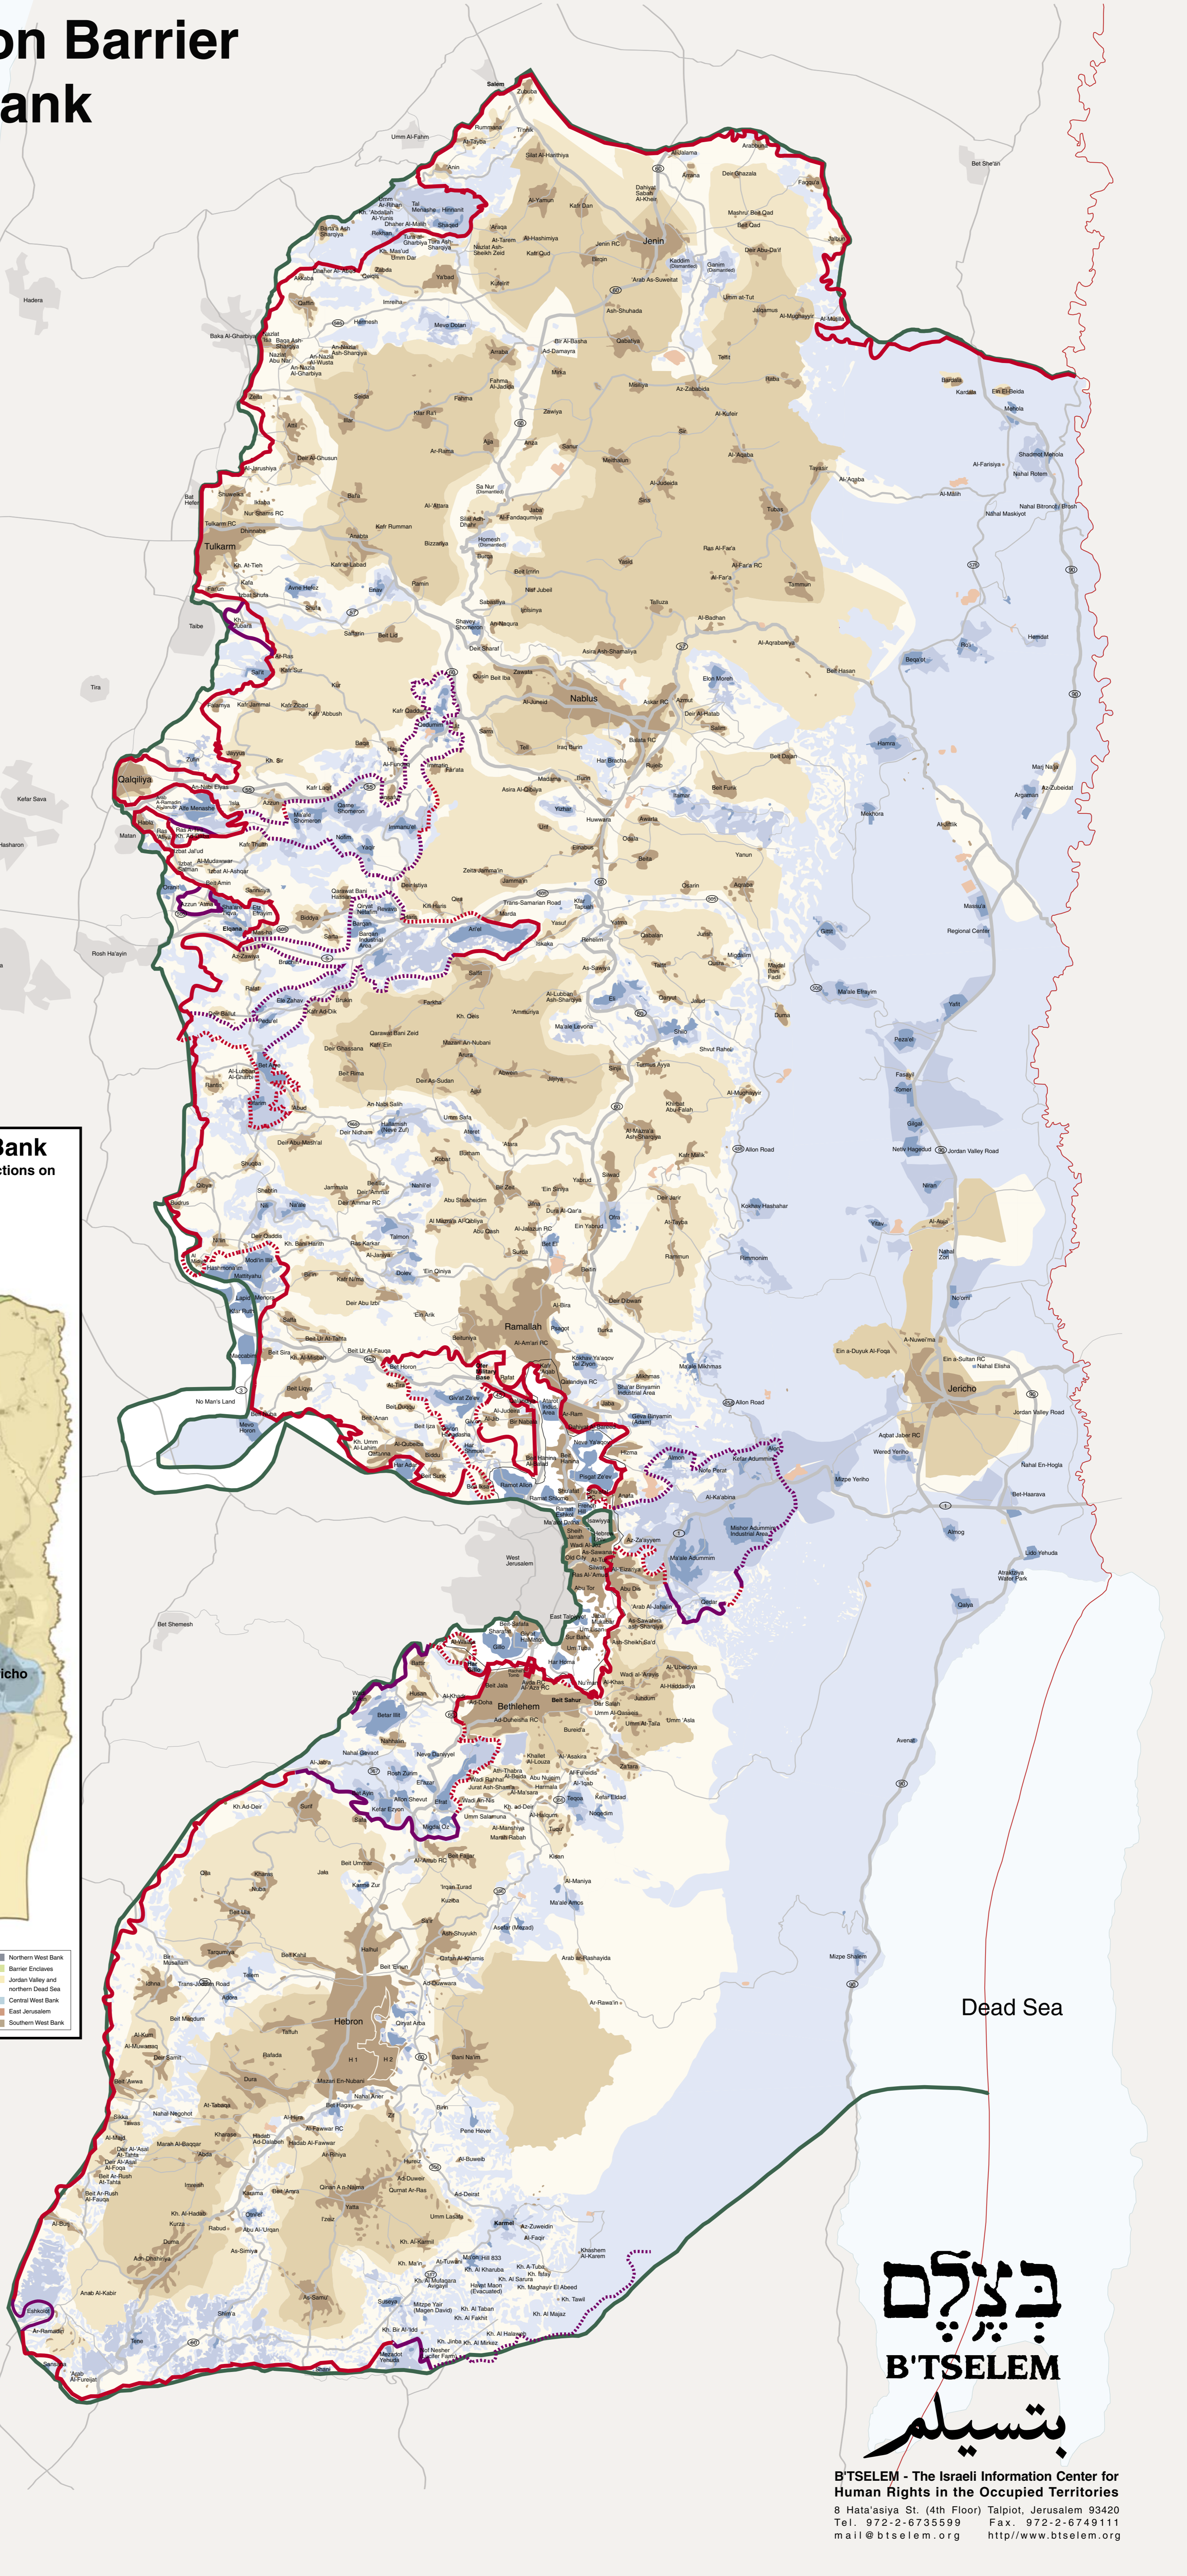

The Separation Barrier In the West Bank

February, 2008

Fragmentation of the West Bank As a result of checkpoints and other Israeli restrictions on freedom of movement

Legend:

- Completed Route
- Barrier Under Construction
- Approved Barrier Route
- Route Requiring Further Approval
- Green Line (1949 Armistice Line)
- Road
- Built-up Area (Settlement)
- Area within Municipal Boundary (Settlement)
- Regional Council Jurisdictional Area (Settlement)
- Area Annexed to Israel
- Military Base
- Built-up Area (Palestinian)
- Area A
- Area B
- Area C

Abbreviations:
 RC - Refugee Camp
 Kh. - Khirbe - Small Village

Scale 1:150,000

0 1 2 3 4 5 10 KM

0 1 2 3 4 5 10 Miles

בית צלם
B'TSELEM
 بتسيلم

**B'TSELEM - The Israeli Information Center for
 Human Rights in the Occupied Territories**
 8 Hata'asiya St. (4th Floor) Talpote, Jerusalem 93420
 Tel. 972-2-6735599 Fax. 972-2-6749111
 mail@btselem.org http://www.btselem.org