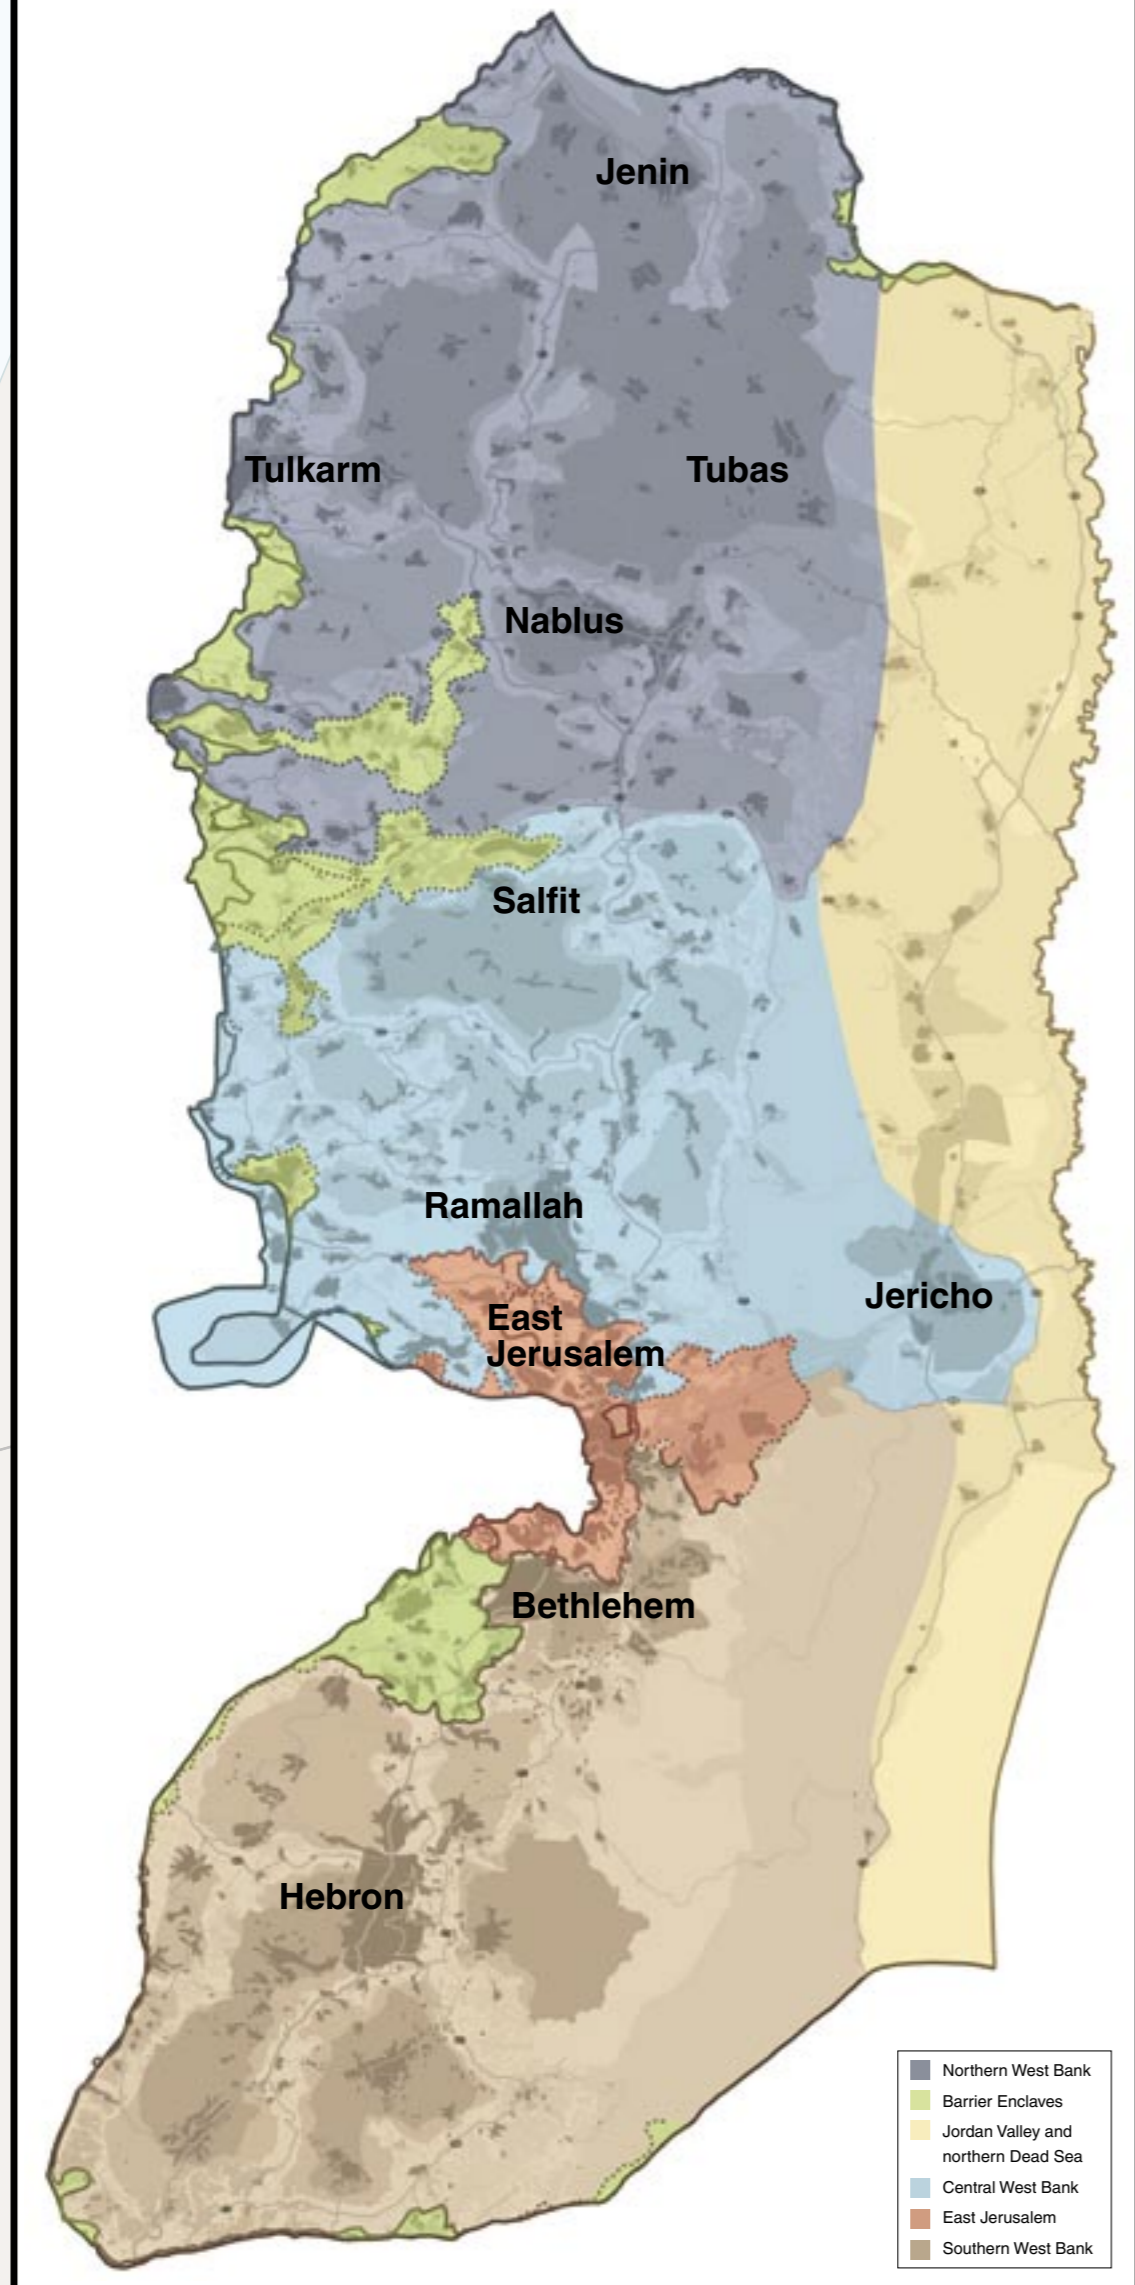

The Separation Barrier In the West Bank

February, 2008

Fragmentation of the West Bank As a result of checkpoints and other Israeli restrictions on freedom of movement

Legend:

- Completed Route
- Barrier Under Construction
- Approved Barrier Route
- Route Requiring Further Approval
- Green Line (1949 Armistice Line)
- Road
- Built-up Area (Settlement)
- Area within Municipal Boundary (Settlement)
- Regional Council Jurisdictional Area (Settlement)
- Area Annexed to Israel
- Military Base
- Built-up Area (Palestinian)
- Area A
- Area B
- Area C

Abbreviations:
 RC - Refugee Camp
 Kh. - Khirbe - Small Village

Scale 1:150,000

0 1 2 3 4 5 10 KM

0 1 2 3 4 5 10 Miles

בית צלם
B'TSELEM
 بتسيلم

**B'TSELEM - The Israeli Information Center for
 Human Rights in the Occupied Territories**
 8 Hata'asiya St. (4th Floor) Talpote, Jerusalem 93420
 Tel. 972-2-6735599 Fax. 972-2-6749111
 mail@btselem.org http://www.btselem.org