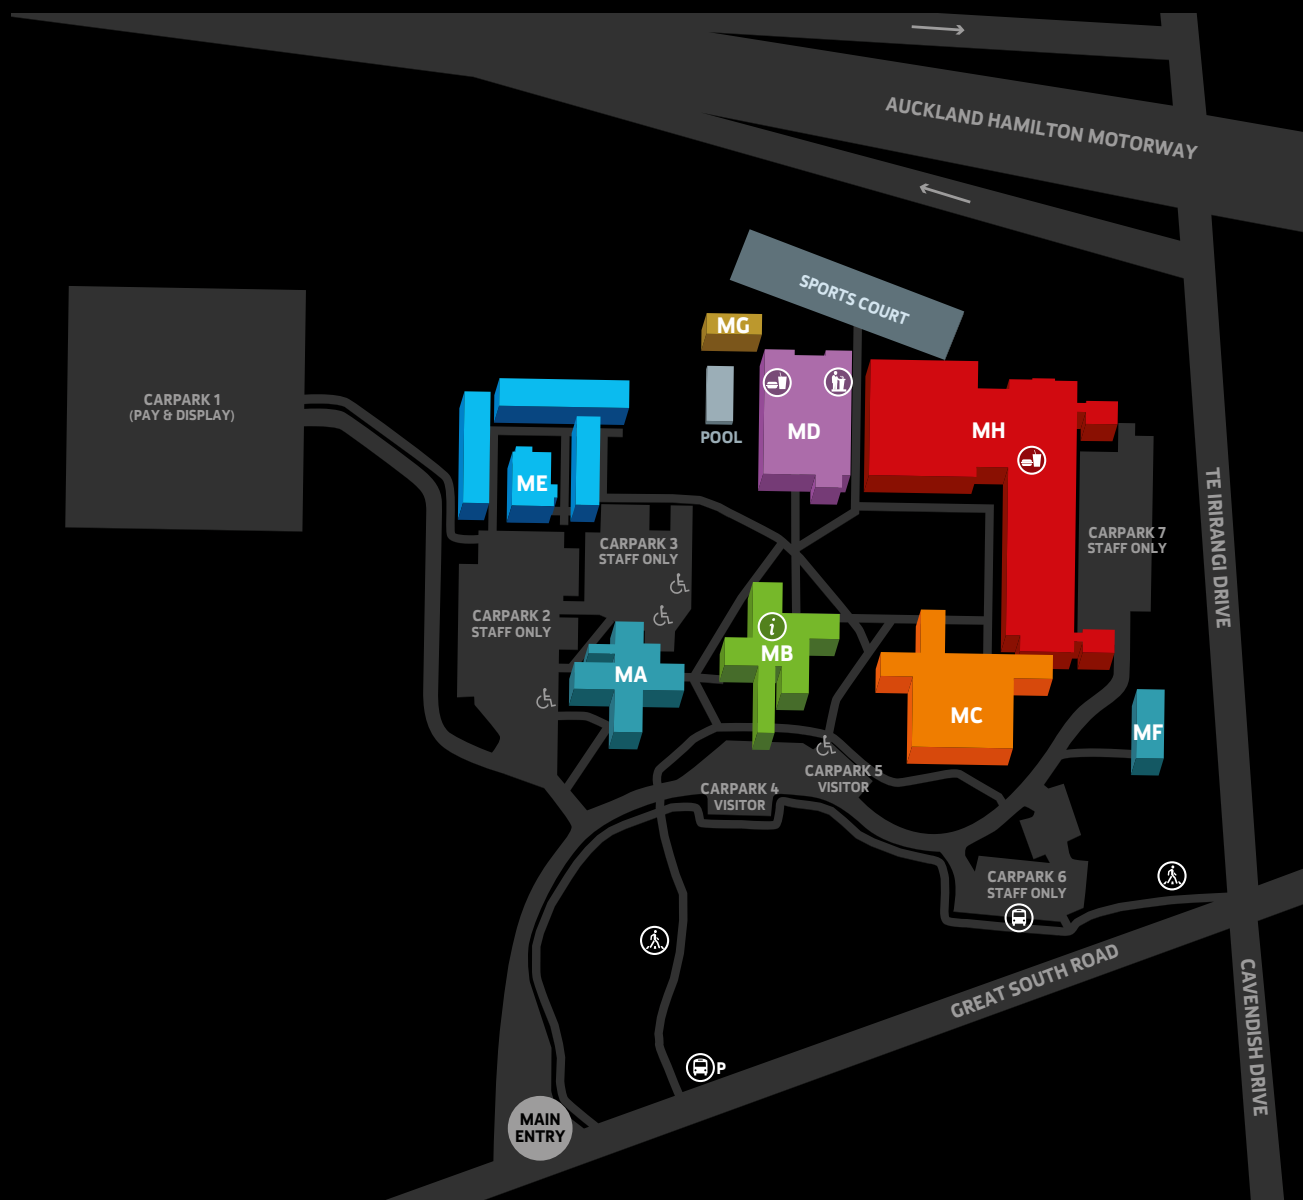

AUT SOUTH CAMPUS

640 Great South Road, Manukau 2025

SERVICES AND FACILITIES

Library – Ground floor, MA building
Learning Lab – Level 1, MA building
Café – Level 2, MD building and Level 1, MH building
Fitness Centre – Level 1, MD building
Boardroom – Level 3, MB building
Estates Service Centre, Security – MF building

PinkLime (print services) – Level 2, MC building
Student Medical Centre – Level 1, MB building
Student Counselling & Mental Health – Level 1, MB building
AuSM (Auckland Student Movement @ AUT) – ME building

- Student Hub
- Cafés
- Conference facility
- Intercampus shuttle bus stop
- Public transport
- Pedestrian access
- Mobility parks

STUDENT HUB & RECEPTION

Level 1, MB building
 Phone: 0800 AUT SOUTH (0800 288 768)
 Web: www.aut.ac.nz/studenthub