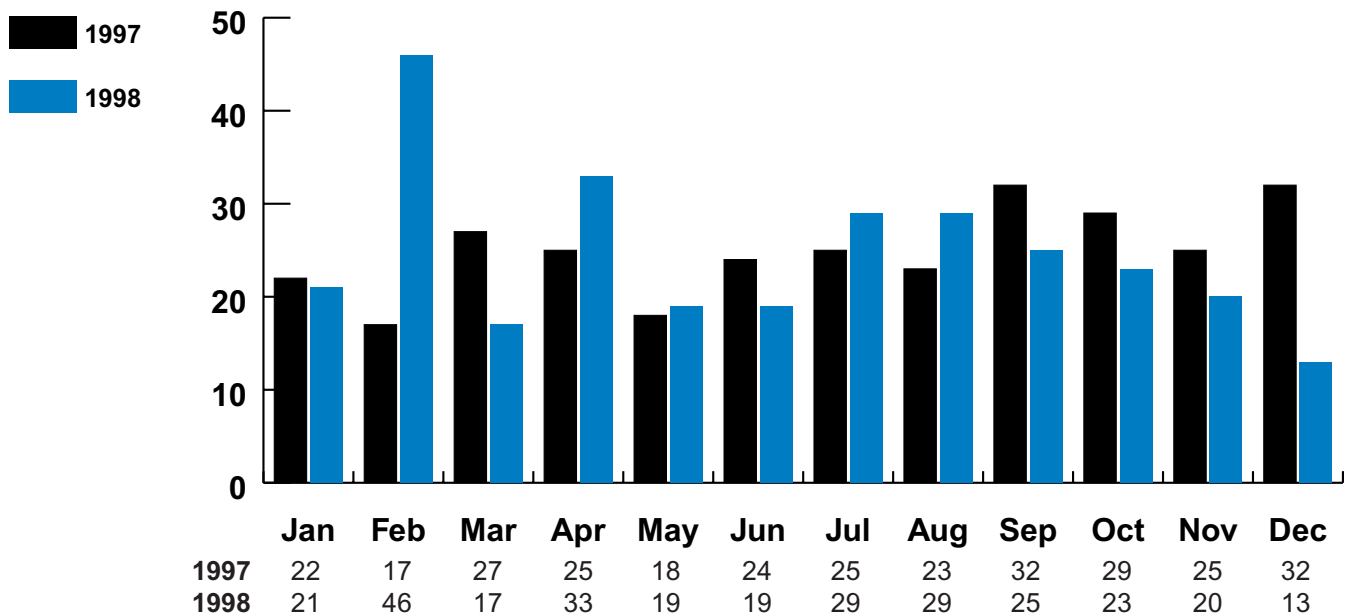

State Police Corporal Johnny Scarberough, 52, was killed on September 2 while conducting a traffic stop. His vehicle was struck from behind by a semi-tractor trailer which left the roadway.

Officers Killed Feloniously

Year	Officers Killed	Offenses Cleared
1987	0	0
1988	2	2
1989	0	0
1990	0	0
1991	2	2
1992	2	2
1993	3	3
1994	0	0
1995	3	3
1996	1	1
1997	3	3
1998	1	1

Law Enforcement Officers Assaulted

Trend

Year	Number of Assaults	Percent Change	Number of Clearances	Percent Cleared
1993	399	3.4%	356	89.2%
1994	371	-7.0%	343	92.5%
1995	416	12.1%	379	91.1%
1996	313	-24.8%	296	94.6%
1997	299	-4.5%	275	92.0%
1998	294	-1.7%	241	82.0%

Injuries to Officers

Status	Number Assaulted	Percent Distribution
Injuries	146	49.7%
No Injuries	148	50.3%
Total	294	100.0%

Officers Assaulted by Month 1997 - 1998

Law Enforcement Officers Assaulted

Police Activity at Time of Assault