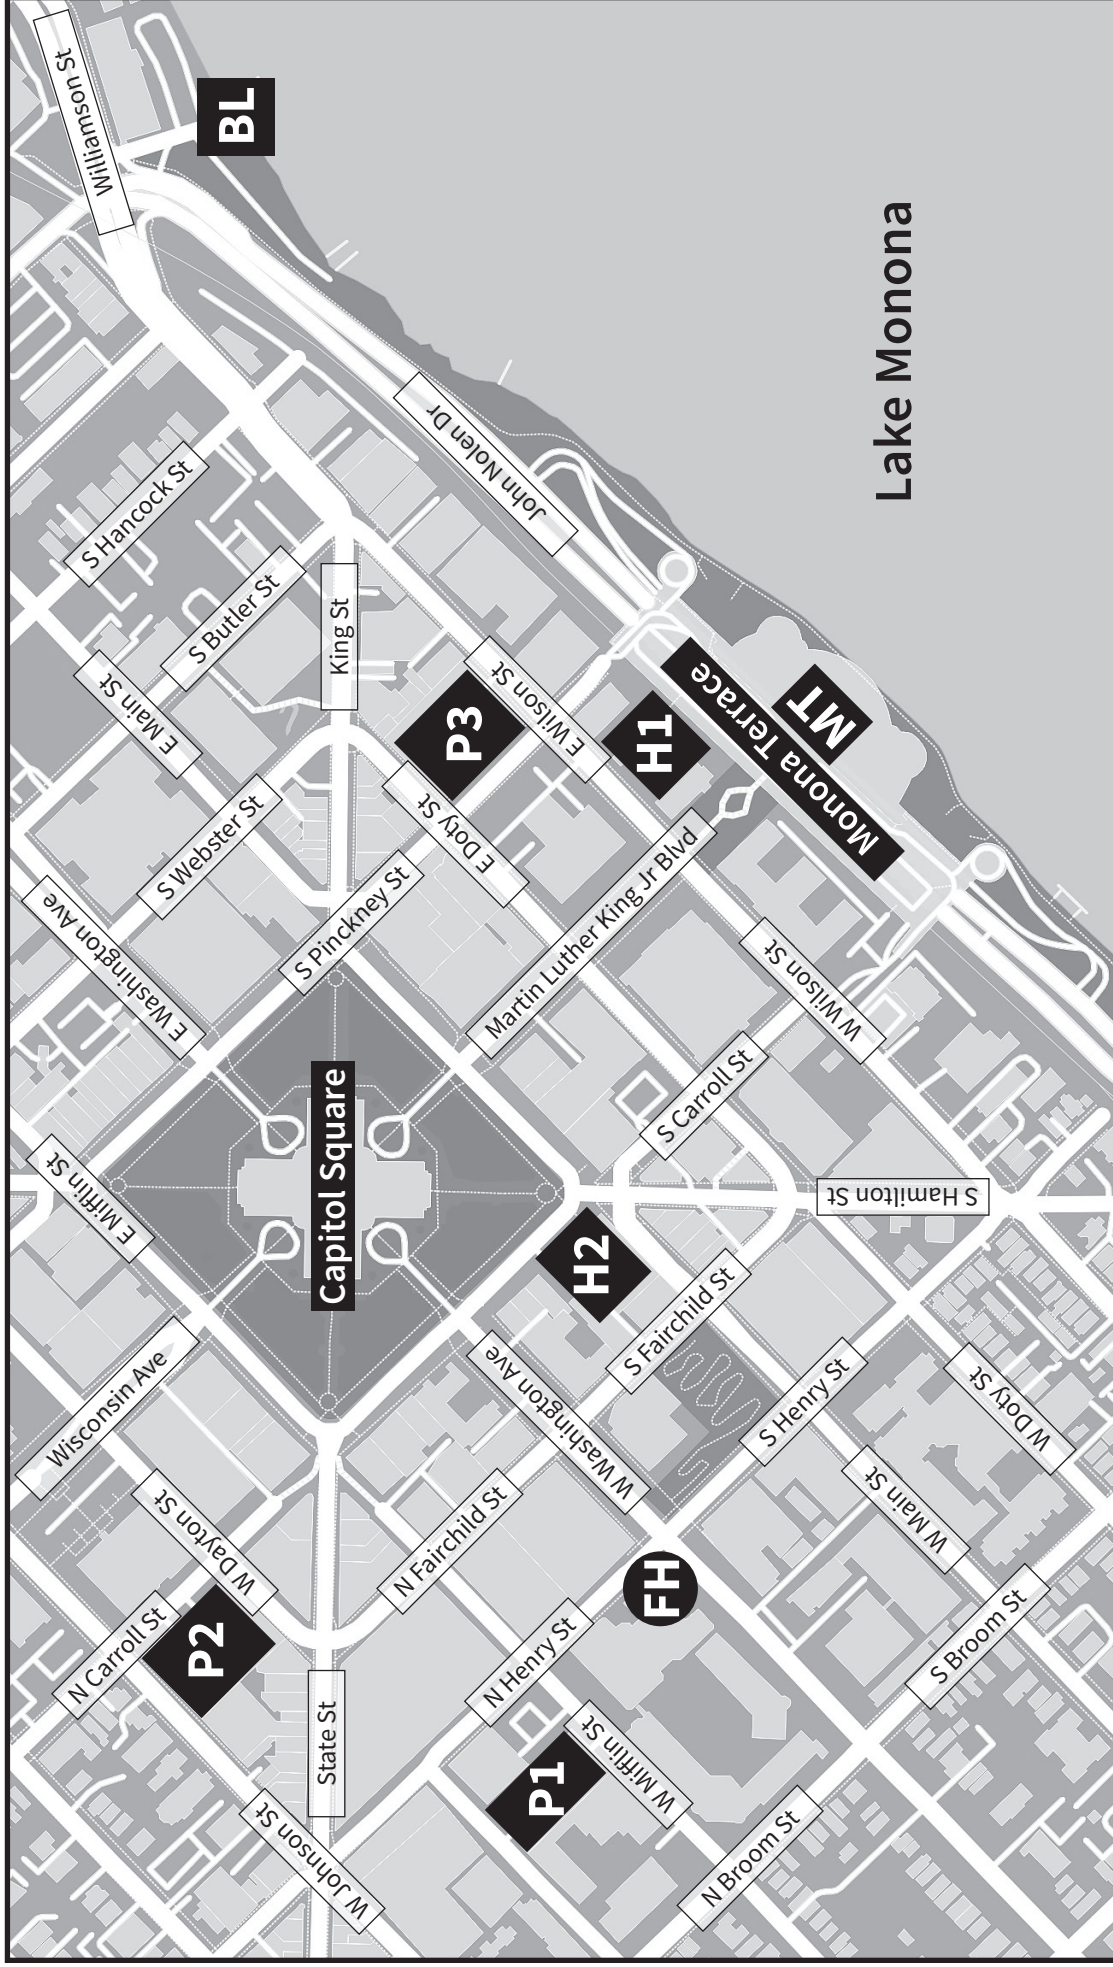

▲ Lake Mendota

Downtown Madison

KEY

- | | |
|-----------|-------------------------------------|
| FH | Freethought Hall (10 N Henry St) |
| MT | Monona Terrace |
| BL | Betty Lou Boat Cruise Dock |
| H1 | Hilton Madison Monona Terrace Hotel |
| H2 | Best Western Premier Park Hotel |
| P1 | Overture Center Parking Garage |
| P2 | State Street Capitol Parking Garage |
| P3 | Government East Parking Garage |