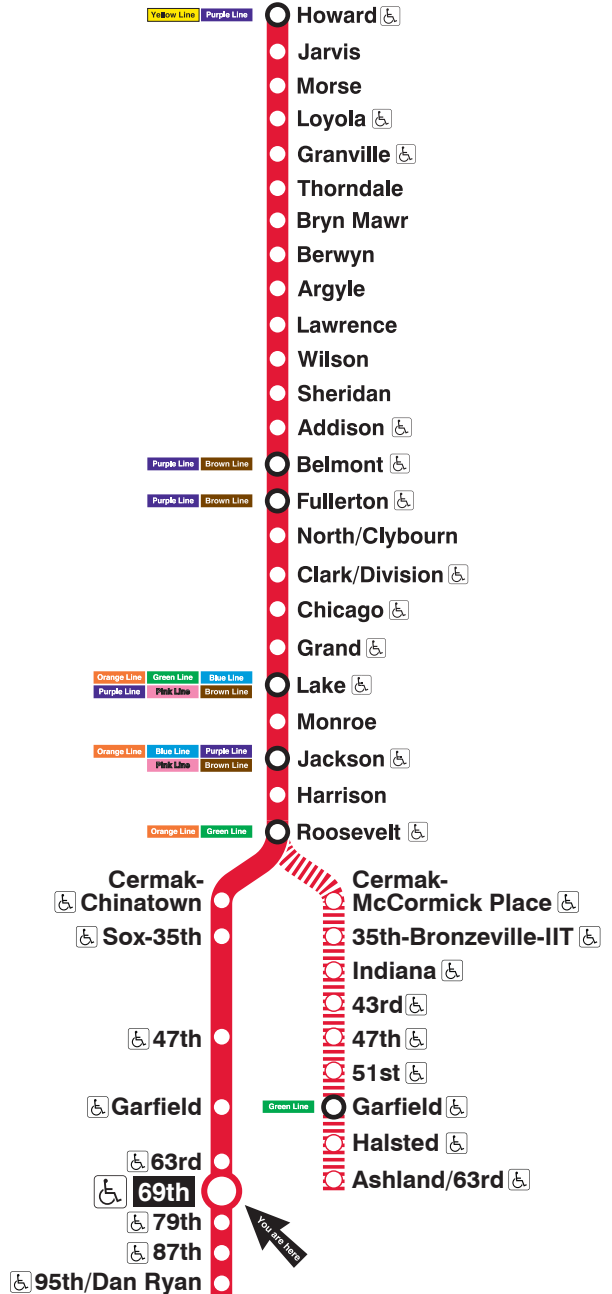

6:00pm

every
6 to 8
minutes until

12:10am

12:16am	12:24	12:37	12:52	
1:07am	1:22	1:37	1:52	
2:07am	2:22	2:37	2:52	

Sundays

3:07am	3:22	3:37	3:52	
4:07am	4:22	4:37	4:52	
5:07am	5:22	5:37	5:52	
6:07am	6:22			
6:35am				

every
9 to 10
minutes until

10:00am

every
7 to 9
minutes until

10:00pm

every
9 to 10
minutes until

12:05am

12:17am	12:27	12:37	12:52	
1:07am	1:22	1:37	1:52	
2:07am	2:22	2:37	2:52	

To 95th/Dan Ryan

Weekdays

3:09am	3:24	3:39	3:54	
4:09am	4:24	4:39	4:54	
5:09am	5:24	5:39	5:54	
6:00am				

every
6 to 7
minutes until

10:00am

every
6 to 8
minutes until

3:00pm

every
6
minutes until

8:00pm

every
6 to 8
minutes until

1:15am

1:25am	1:32	1:40	1:54	
2:09am	2:24	2:39	2:54	

Saturdays

3:09am	3:24	3:39	3:54	
4:09am	4:24	4:39	4:54	
5:09am	5:24	5:39	5:54	
6:09am	6:24	6:39	6:47	
6:55am				

every
6 to 8
minutes until

11:00am

every
6
minutes until

6:00pm

every
6 to 8
minutes until

12:55am

1:10am	1:25	1:39	1:54	
2:09am	2:24	2:39	2:54	

Sundays

3:09am	3:24	3:39	3:54	
4:09am	4:24	4:39	4:54	
5:09am	5:24	5:39	5:54	
6:09am	6:24	6:39	6:54	
7:09am	7:24	7:35		
7:45am				

every
9 to 10
minutes until

10:00am

every
7 to 9
minutes until

10:00pm

every
9 to 10
minutes until

1:05am

1:15am	1:27	1:40	1:54	
2:09am	2:24	2:39	2:54	

24 Red Line service operates 24 hours a day.

Travel Information:

Phone: 312-836-7000

TTY: 312-836-4949

Website: transitchicago.com

Customer Information:

Phone: 1-888-YOUR-CTA (1-888-968-7282)

TTY: 1-888-CTA-TTY1 (1-888-282-8891)

Website: transitchicago.com

Train Tracker Real-Time Arrivals:

For next train arrival times on your computer or smartphone, visit transitchicago.com/traintracker.

For next train arrival times on your mobile phone, text CTATRAIN 69TH to 41411.

eff. 04/17