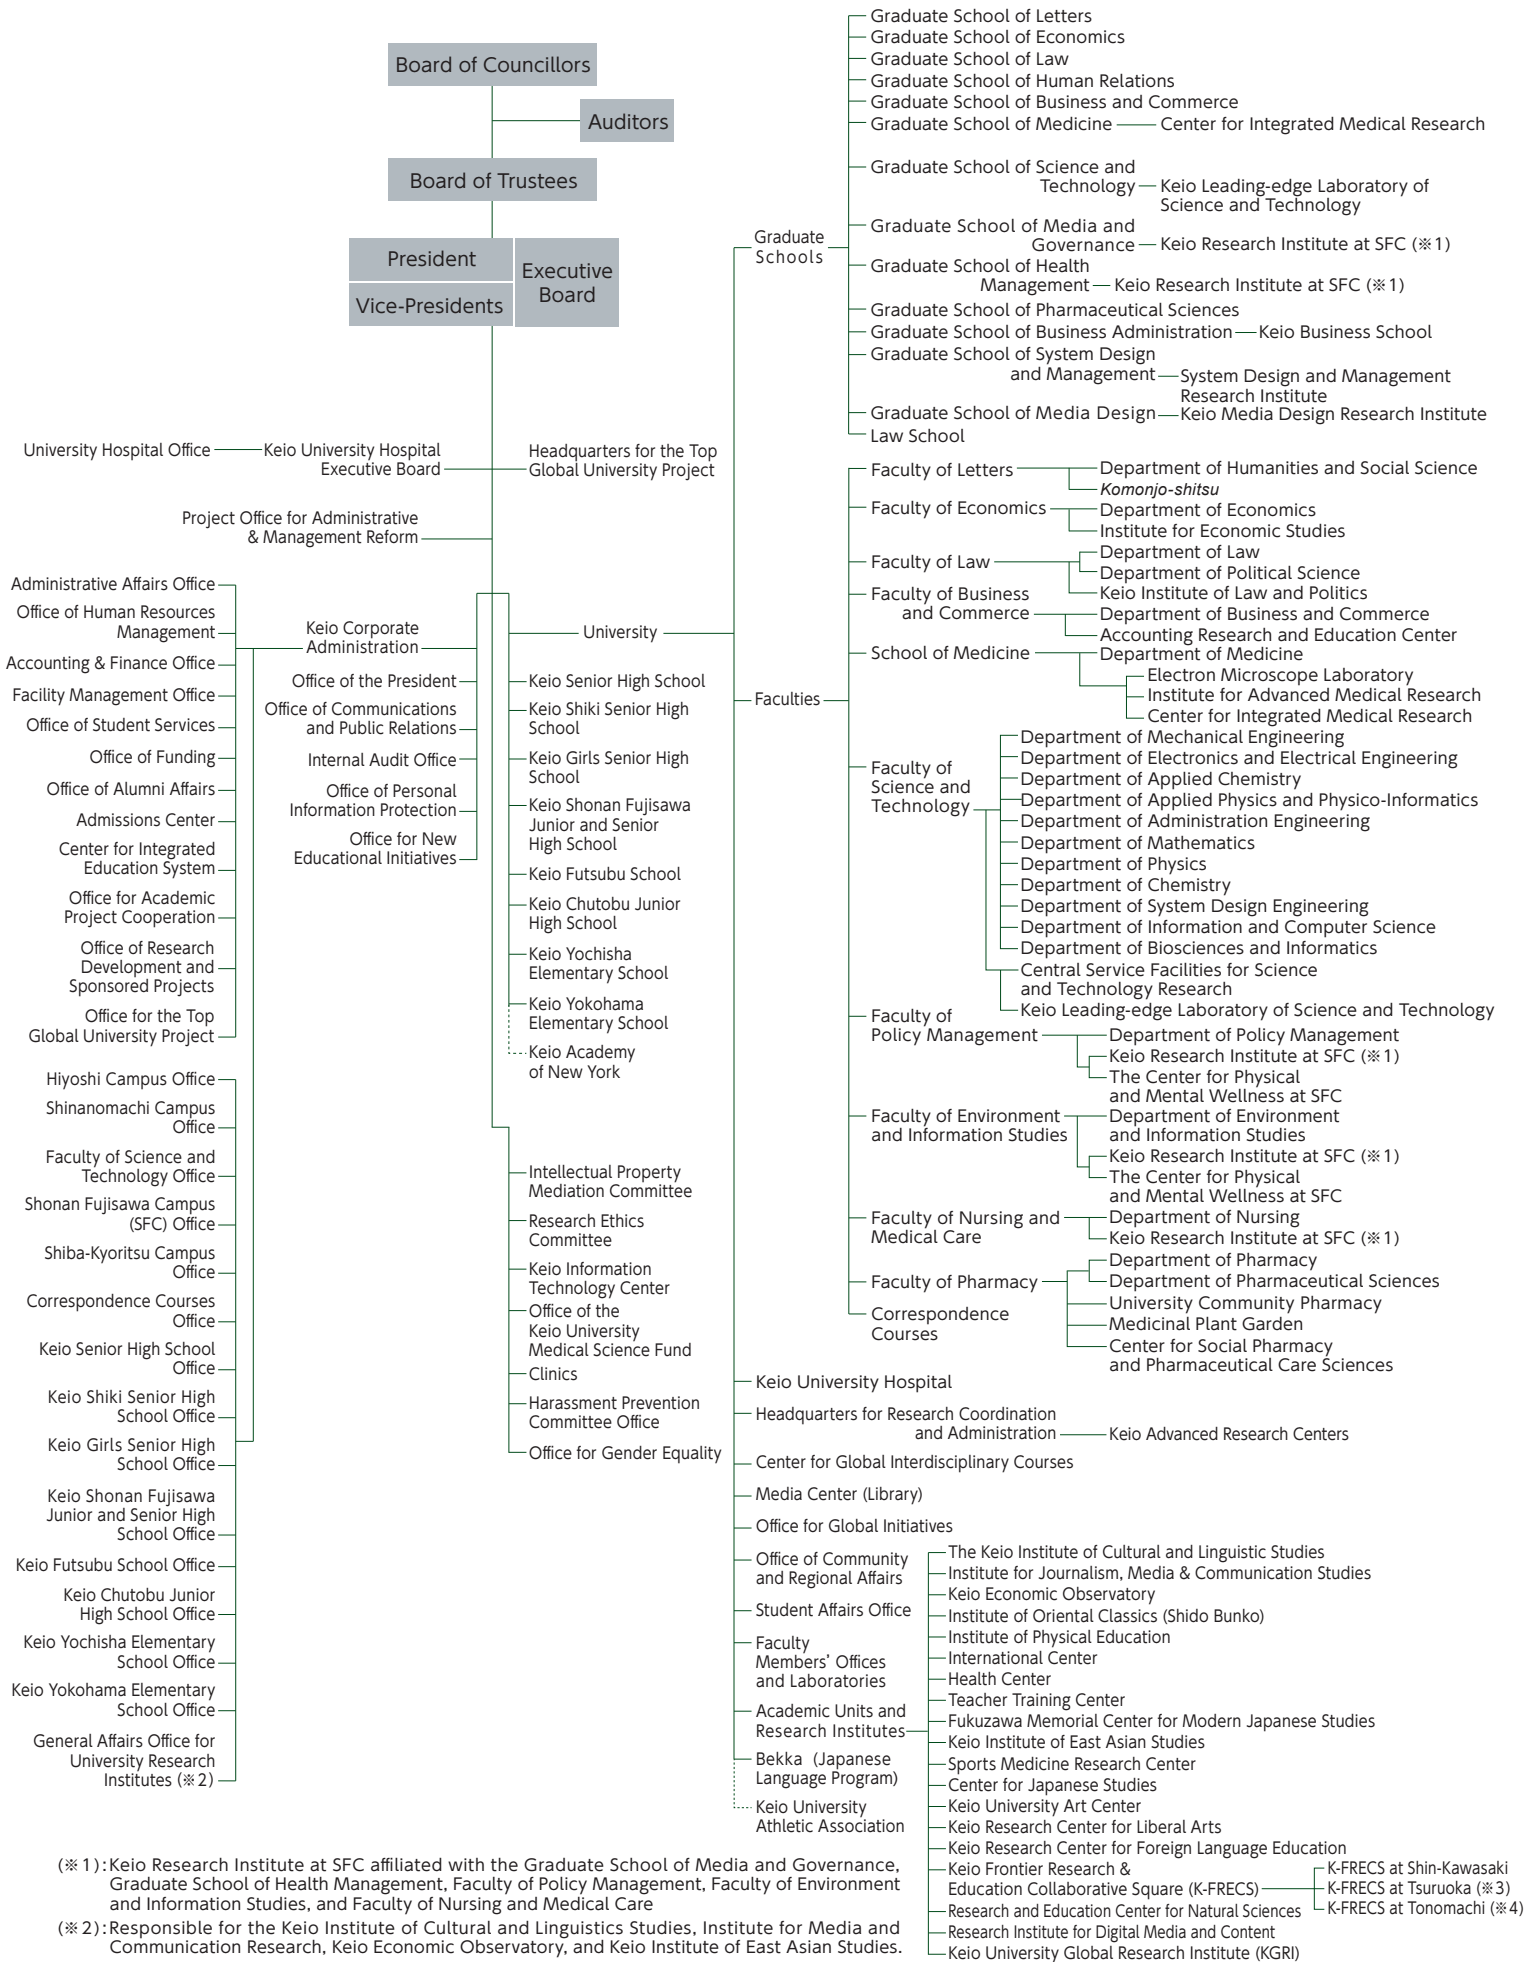

Keio University Organizational Chart

(※ 1): Keio Research Institute at SFC affiliated with the Graduate School of Media and Governance, Graduate School of Health Management, Faculty of Policy Management, Faculty of Environment and Information Studies, and Faculty of Nursing and Medical Care

(※ 2): Responsible for the Keio Institute of Cultural and Linguistics Studies, Institute for Media and Communication Research, Keio Economic Observatory, and Keio Institute of East Asian Studies.

(※ 3): Institute of Advanced Biosciences established.

(※ 4): Center for Wellbeing Research established.