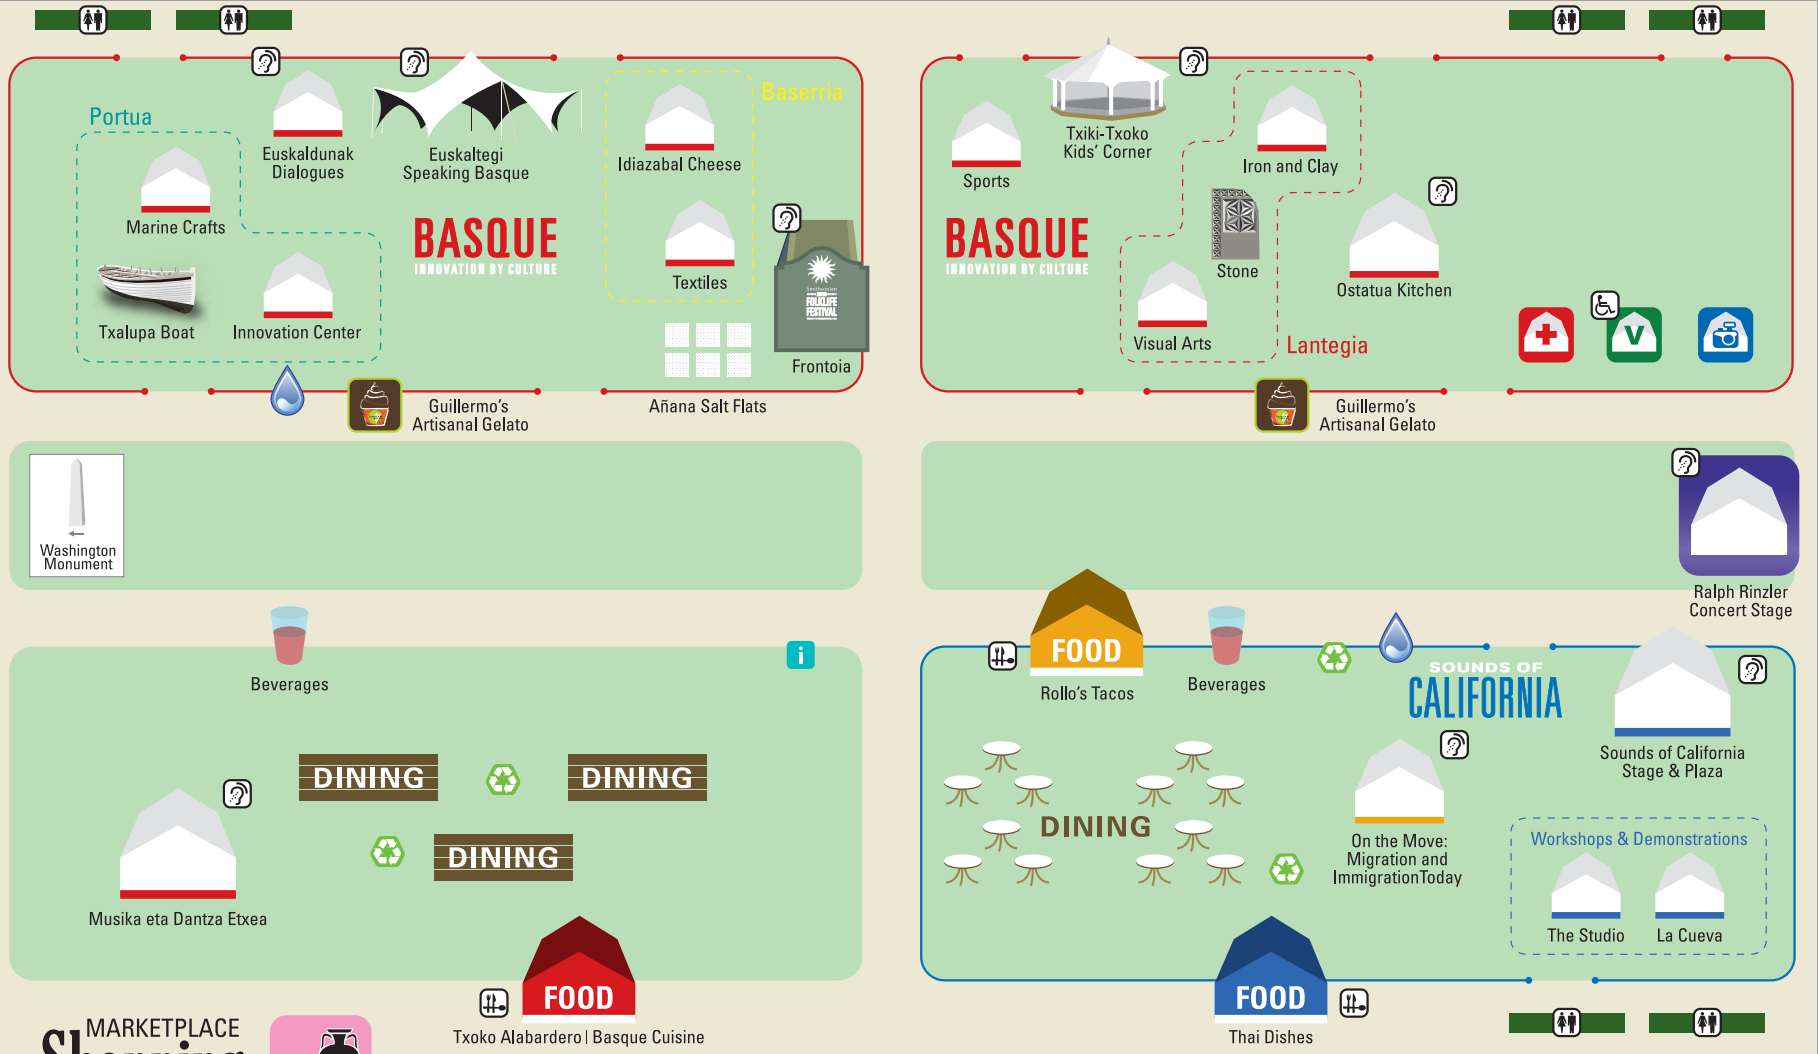

Madison Drive NW

Seventh Street

Fourth Street

Jefferson Drive SW

MARKETPLACE  
**Shopping**

Located inside the  
Arts and Industries  
Building, next to the  
Smithsonian Castle

- Information
- First Aid
- Volunteers/ Lost & Found/ Accessibility
- Media Check-In
- Food & Drink
- Restrooms
- Beverages
- Assistive Listening Device
- Recycling/Compost
- Water Station