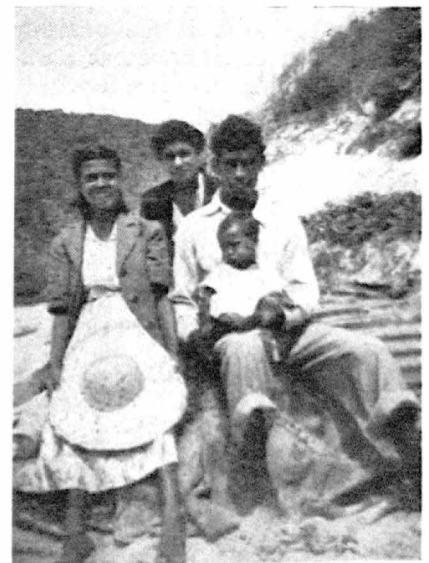

A group of Wreck Bay school children, who recently presented a very successful school play.

This was the well enacted corroboree scene.

Ambrose Brown was King of the Island and played a grand part.

This was the closing scene . . . the choir and the corroboree.

Archie Moore impersonated Al Jolson and sang just like the famous star.

This coy little maiden is Connie Sherry of Burnt Bridge.

Two pretty little misses. Yvonne and Elizabeth Sloan of Murrin Bridge.

Martha Jarrett, Chlorine and son Arthur (Lucky) Waters, and son Jim, of Burnt Bridge.