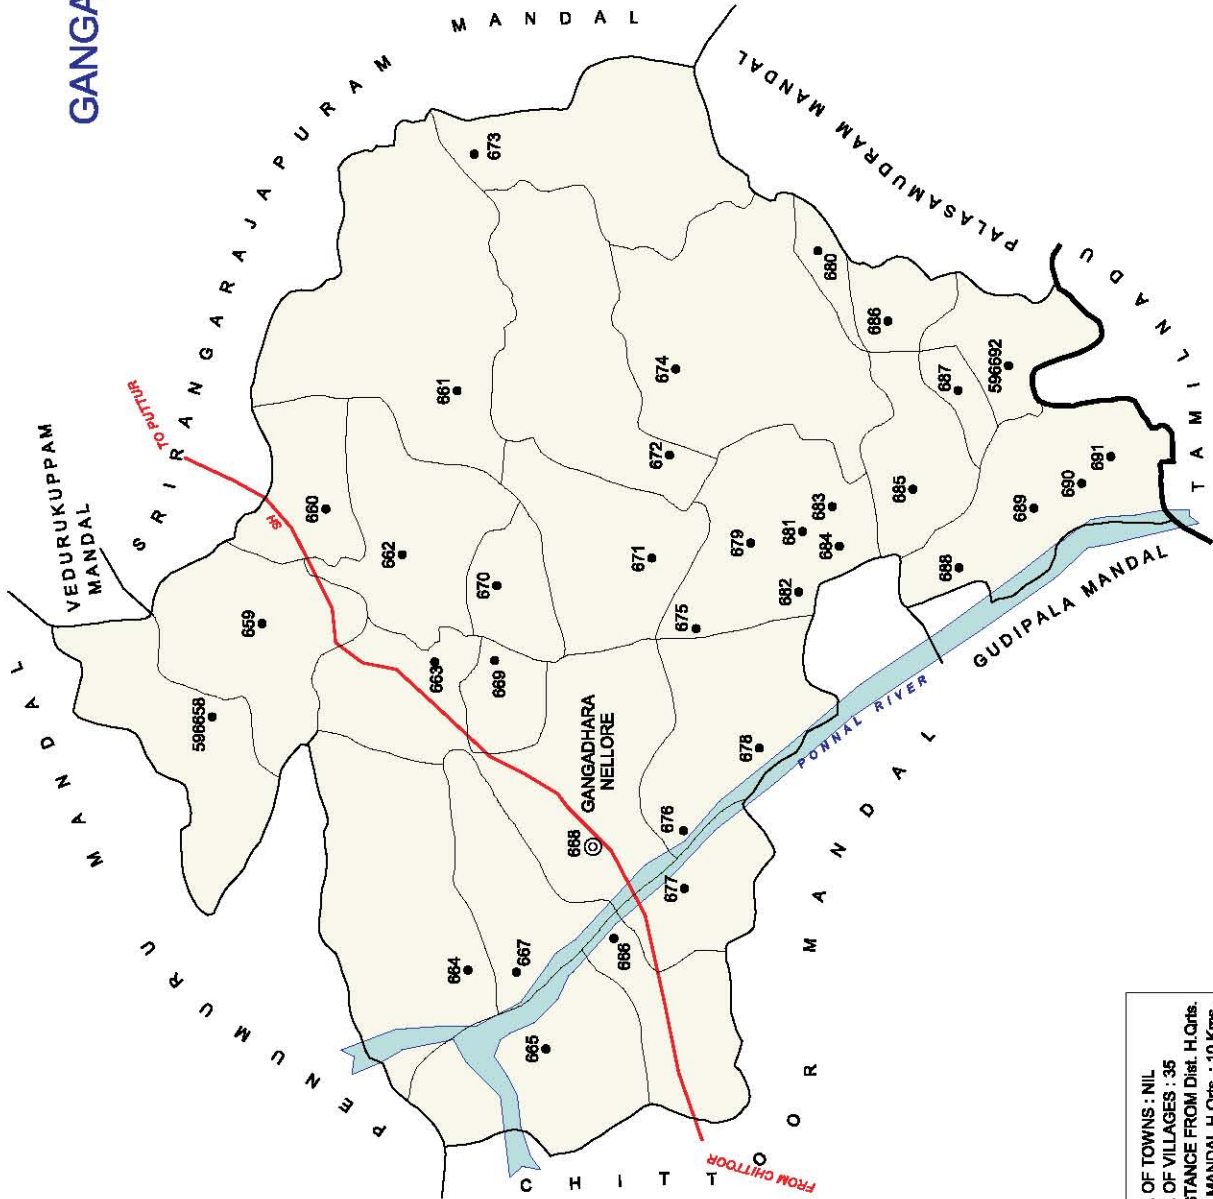

INDIA
ANDHRA PRADESH
GANGADHARA NELLORE MANDAL
CHITTOOR DISTRICT

BOUNDARY, STATE.....	—
BOUNDARY, MANDAL.....	—
BOUNDARY, VILLAGE WITH L.C. No.....	596692
HEADQUARTERS, MANDAL.....	⊙
STATE HIGHWAY.....	SH
RIVER / STREAM / TANK.....	

No. OF TOWNS : NIL
No. OF VILLAGES : 35
DISTANCE FROM Dist. H.Qtrs.
TO MANDAL H.Qtrs. : 10 Kms.