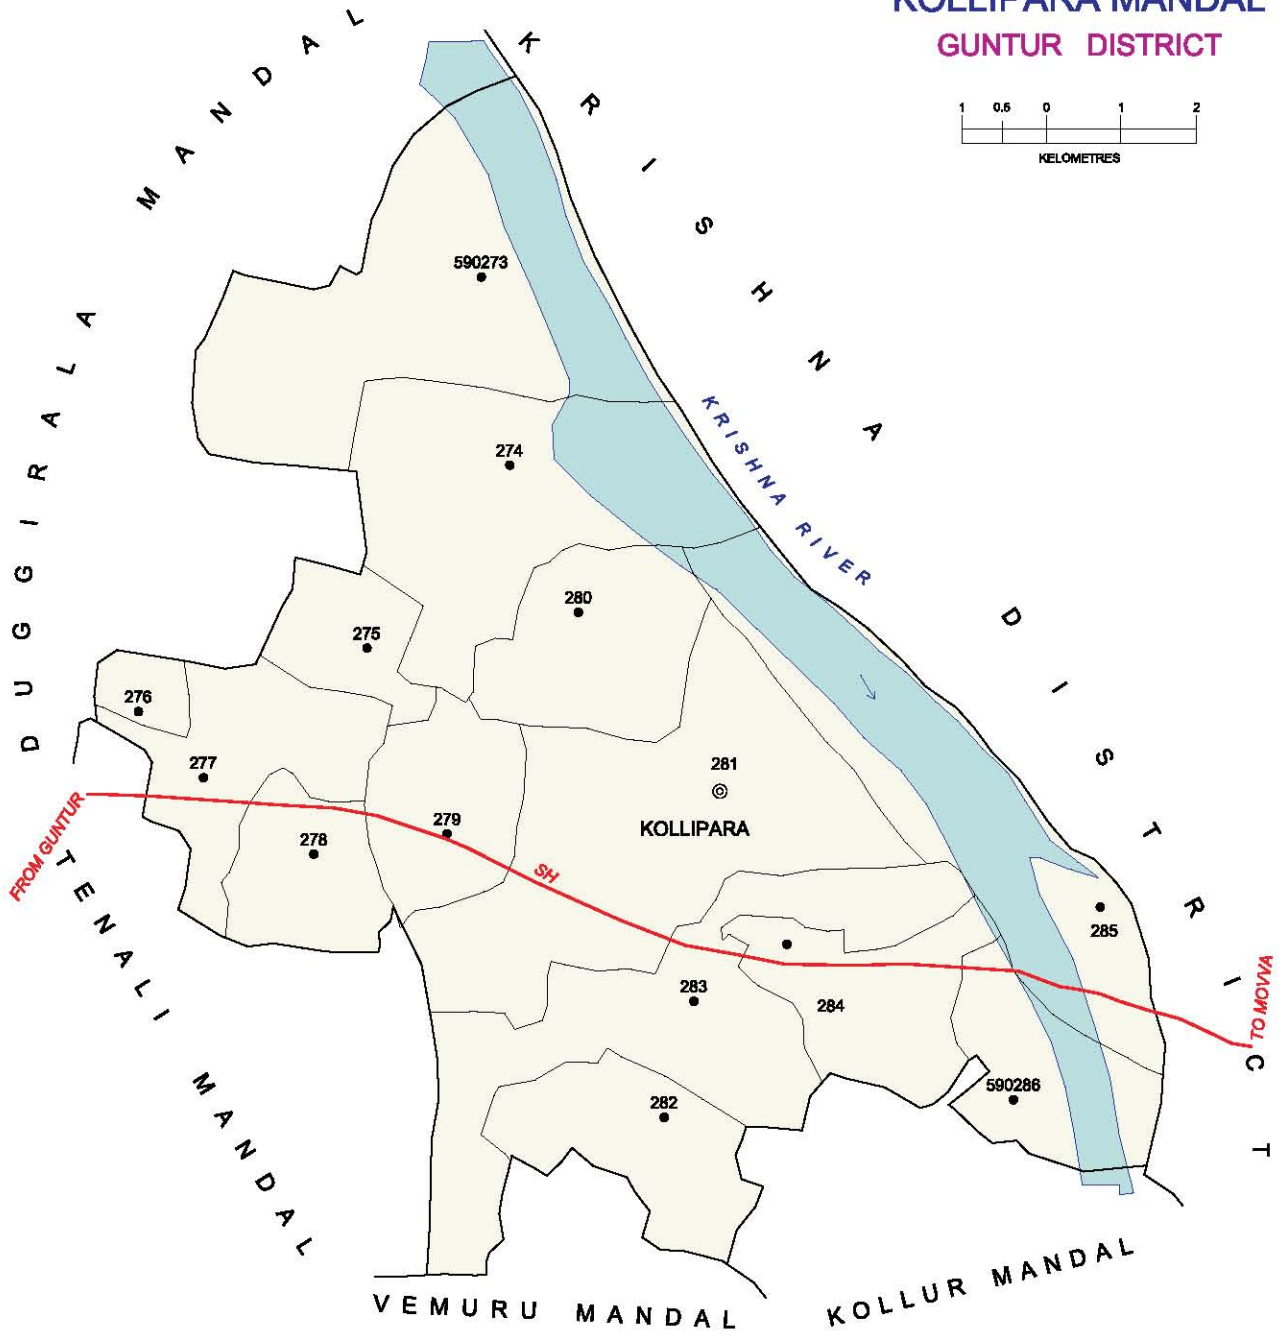

INDIA
ANDHRA PRADESH
KOLLIPARA MANDAL
GUNTUR DISTRICT

BOUNDARY, DISTRICT	
BOUNDARY, MANDAL	
BOUNDARY, VILLAGE WITH LC NO	
HEADQUARTERS, MANDAL	
STATE HIGHWAY	
RIVER / STREAM / TANK	

No. OF TOWNS : NIL
No. OF VILLAGES : 14
DISTANCE FROM Dist. H.Qrts.
TO MANDAL : 27 Kms.