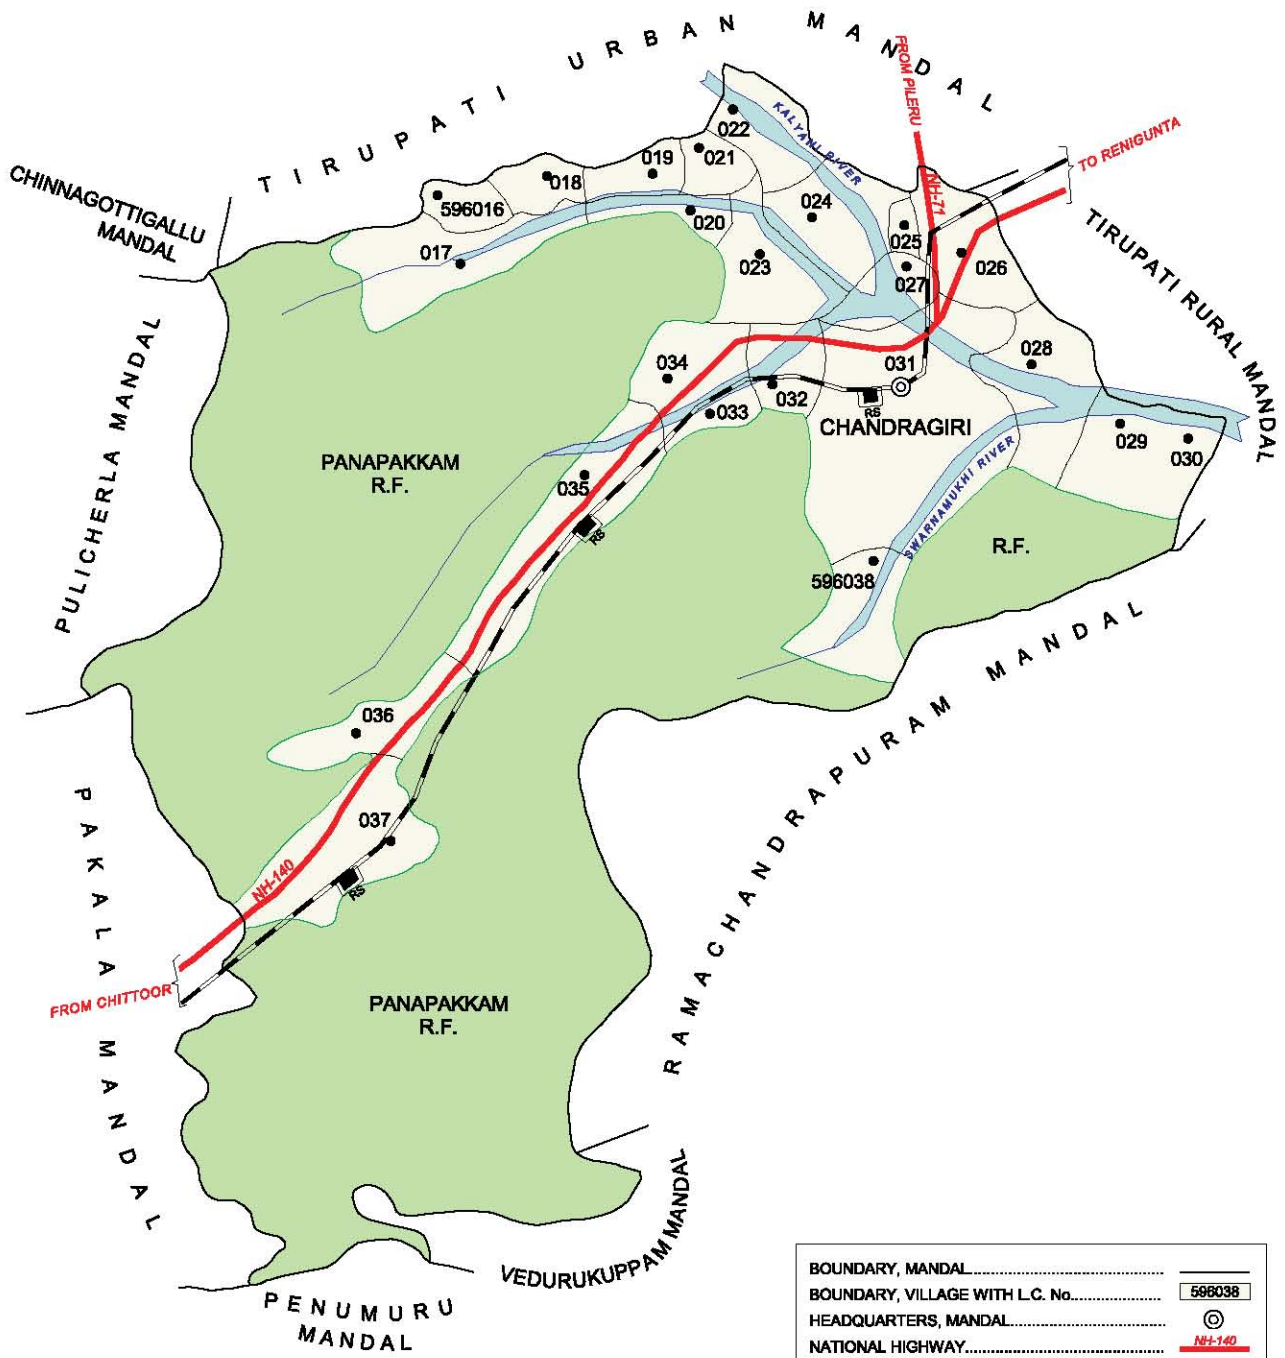

No. OF TOWNS : NIL
No. OF VILLAGES : 23
DISTANCE FROM Dist. H.Qrts.
TO MANDAL H.Qrts. : 56 Kms.

INDIA
ANDHRA PRADESH
CHANDRAGIRI MANDAL
CHITTOOR DISTRICT

BOUNDARY, MANDAL.....	—————
BOUNDARY, VILLAGE WITH L.C. No.....	596038
HEADQUARTERS, MANDAL.....	⊙
NATIONAL HIGHWAY.....	NH-140
RAILWAY LINE WITH STATION, BROAD GAUGE..	RS
RIVER/STREAM/TANK.....	
FOREST.....	R.F.