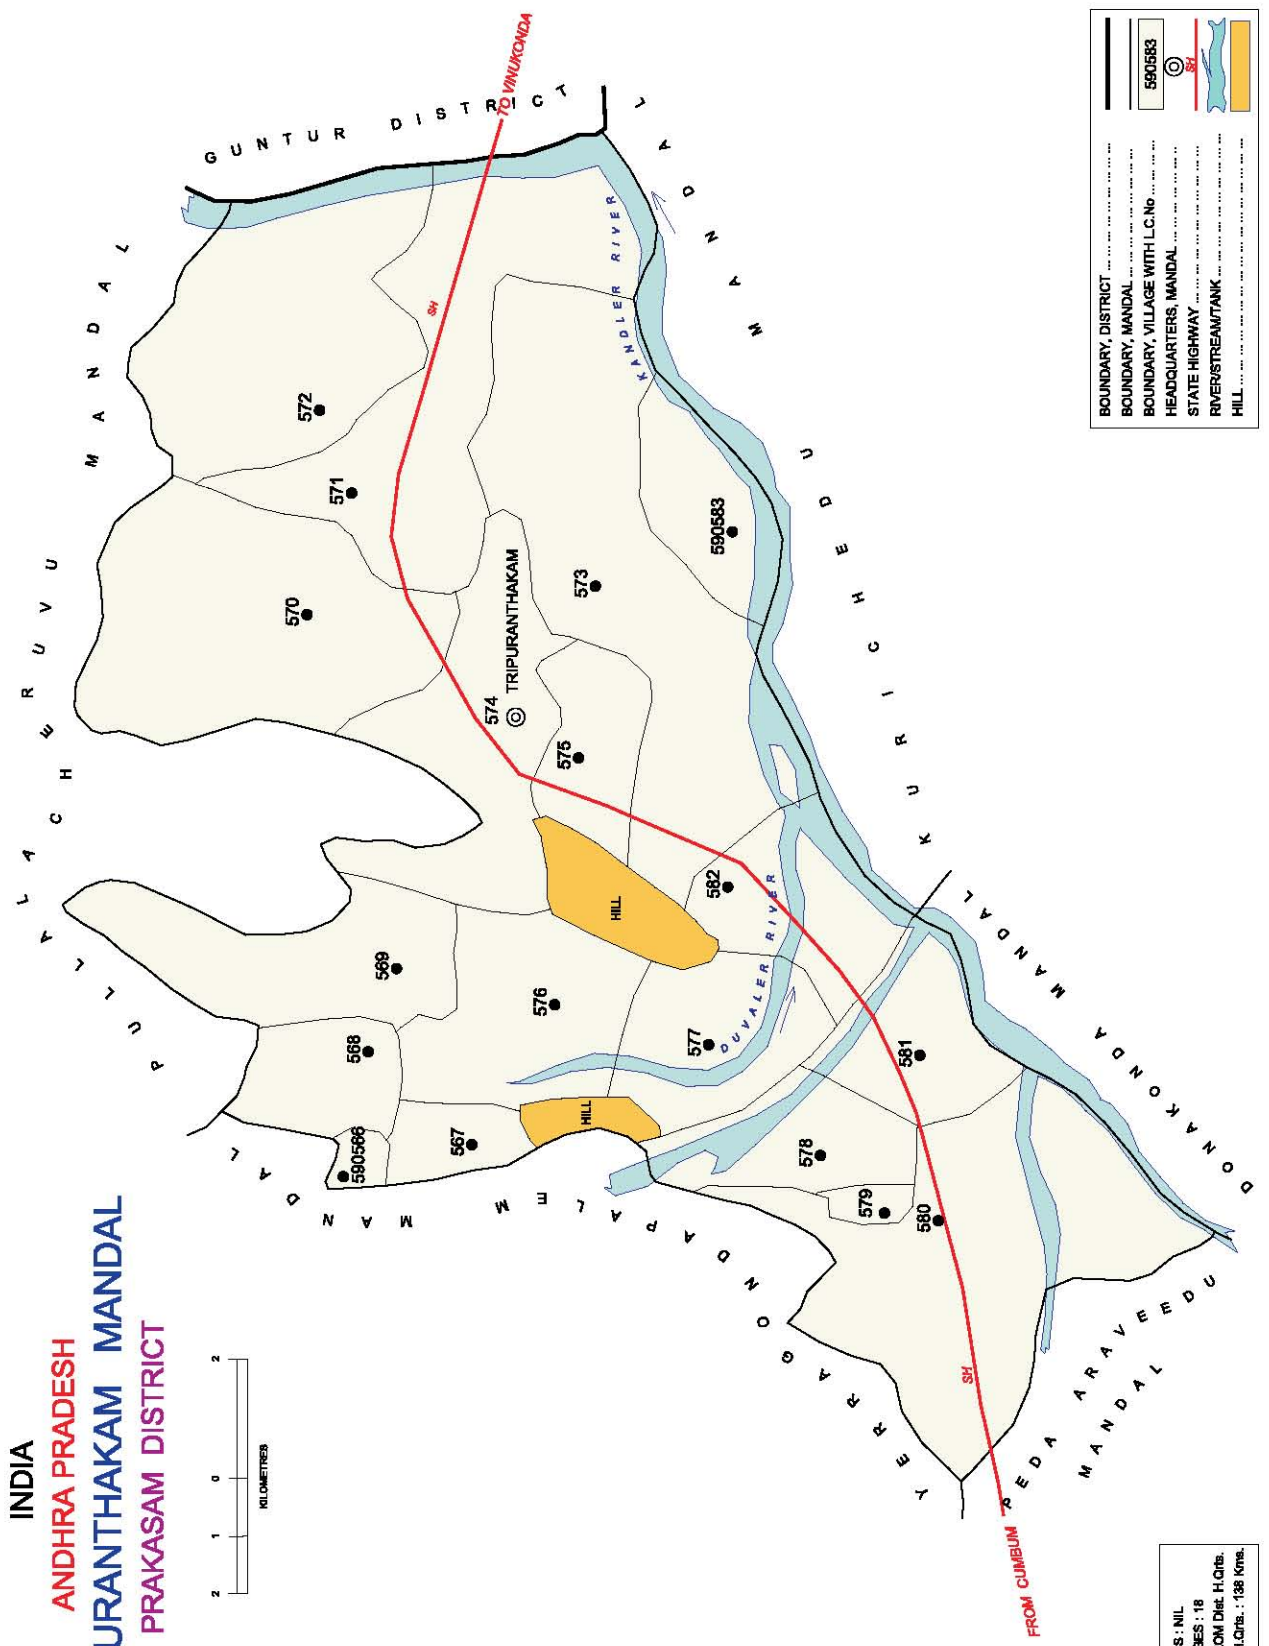

INDIA
ANDHRA PRADESH
TRIPURANTHAKAM MANDAL
PRAKASAM DISTRICT

	BOUNDARY, DISTRICT
	BOUNDARY, MANDAL
	BOUNDARY, VILLAGE WITH L.C.No
	HEADQUARTERS, MANDAL
	STATE HIGHWAY
	RIVER/STREAM/TANK
	HILL

No. OF TOWNS : NIL
No. OF VILLAGES : 18
DISTANCE FROM Dist. H. Qrs.
TO MANDAL H. Qrs. : 138 Kms.