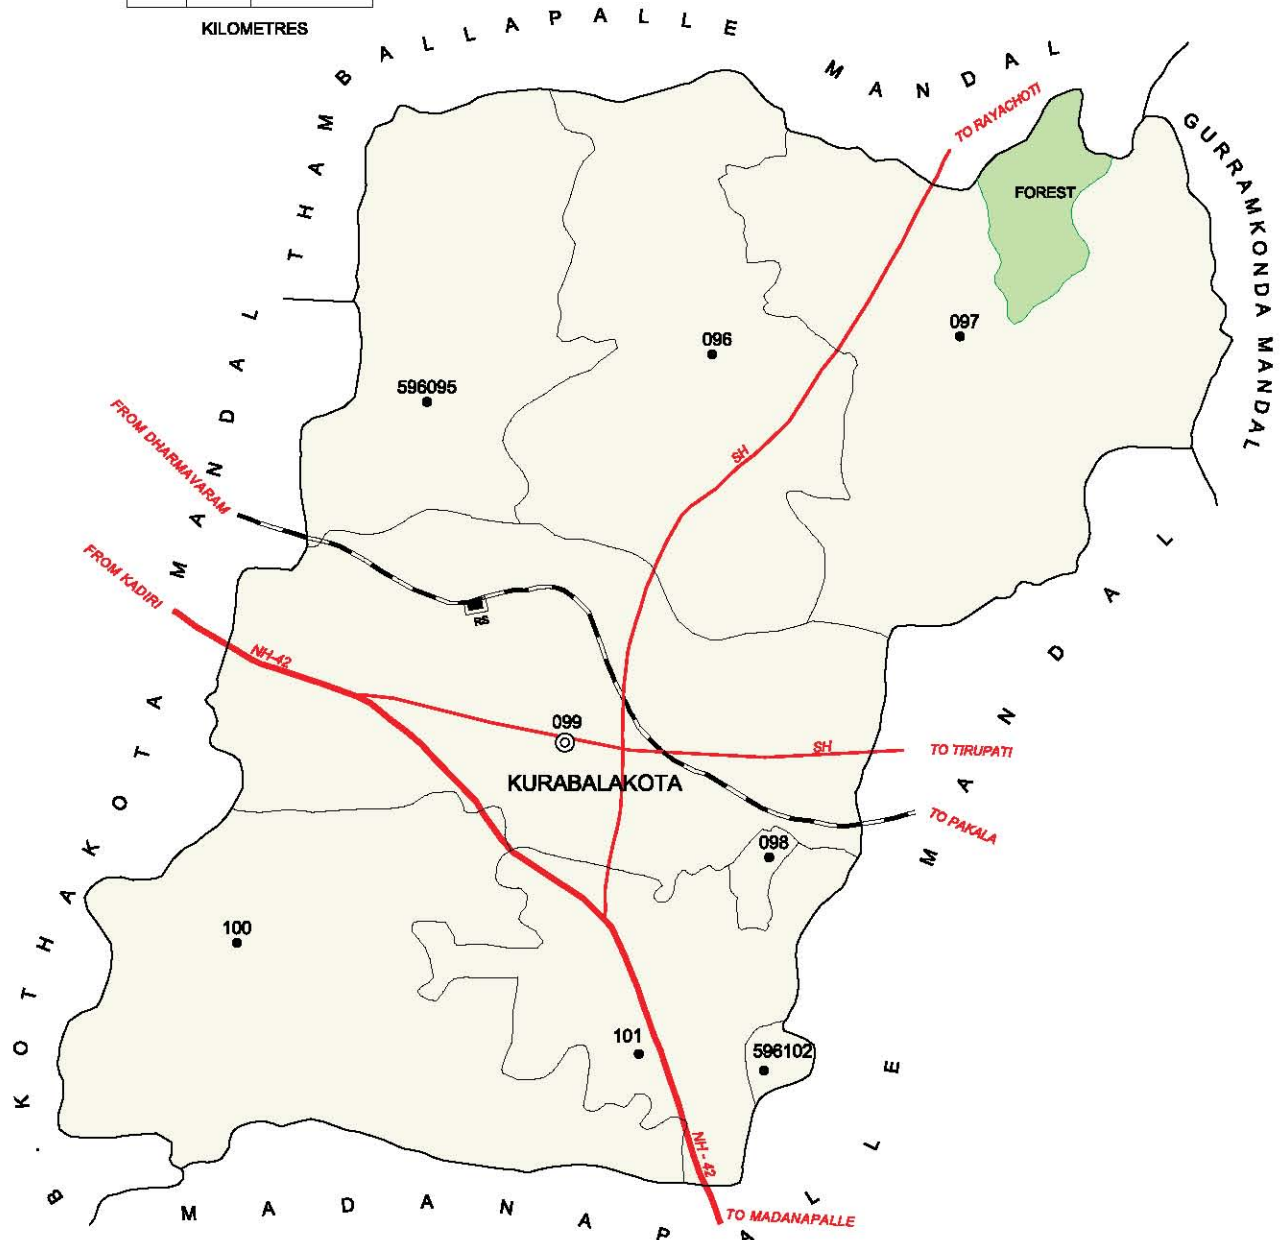

INDIA
ANDHRA PRADESH
KURABALAKOTA MANDAL
CHITTOOR DISTRICT

No. OF TOWNS : NIL
No. OF VILLAGES : 8
DISTANCE FROM Dist. H.Qrts.
TO MANDAL H.Qrts. : 100 Kms.

BOUNDARY, MANDAL.....	—————
BOUNDARY, VILLAGE WITH L.C. No.....	596102
HEADQUARTERS, MANDAL.....	⊙
NATIONAL HIGHWAY.....	NH-42
STATE HIGHWAY.....	SH
RAILWAY LINE WITH STATION, METRE GAUGE...	RS
FOREST.....	R.F.