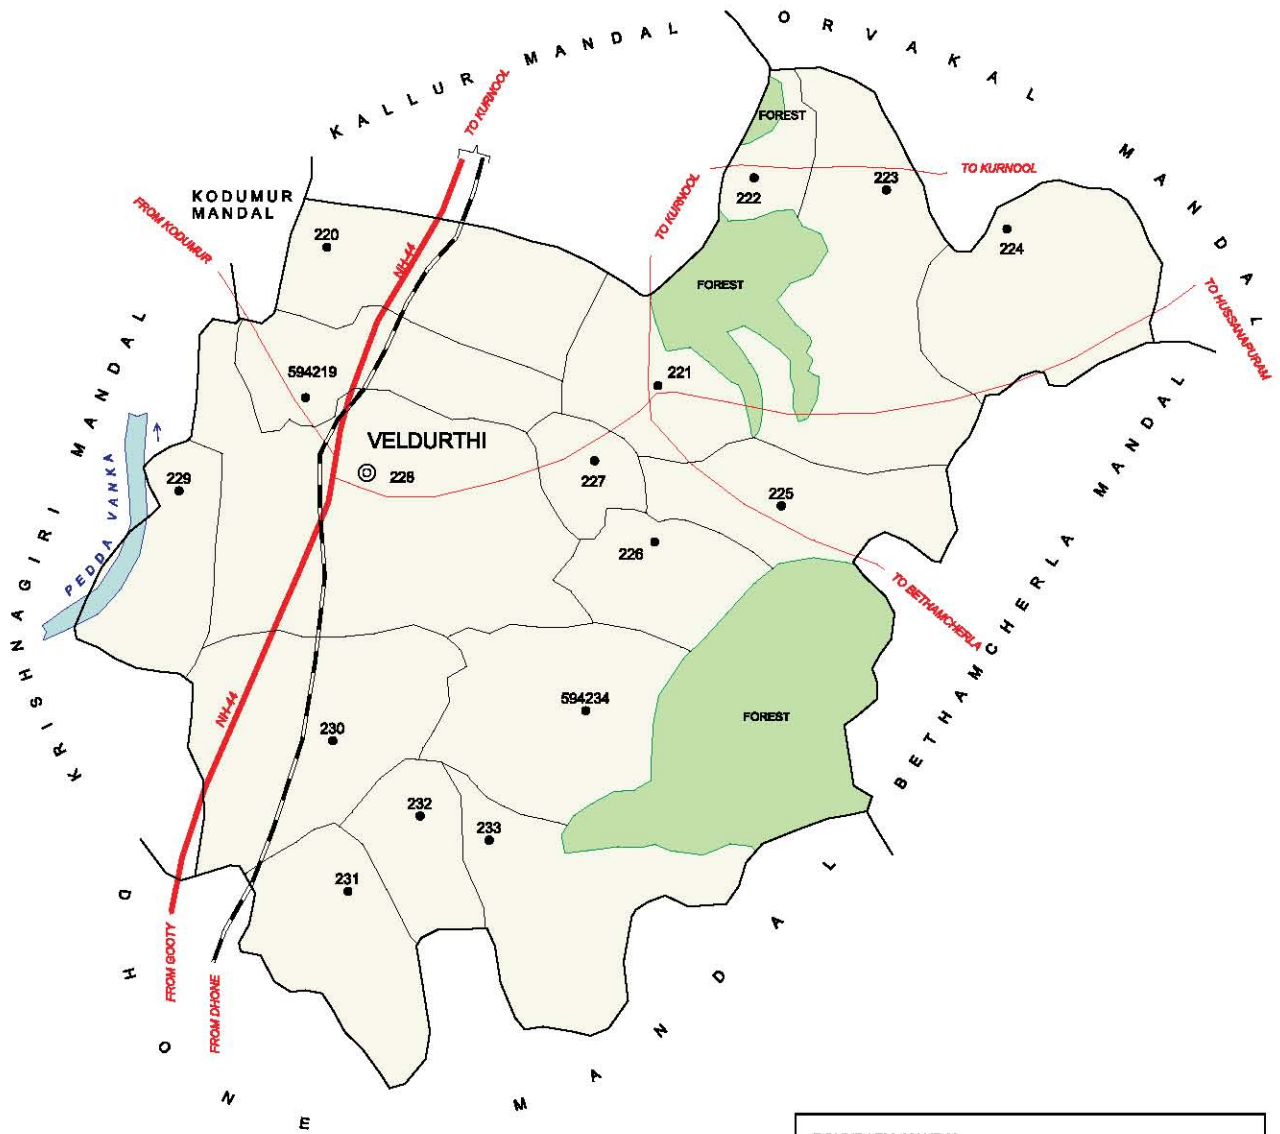

INDIA
ANDHRA PRADESH
VELDURTHI MANDAL
KURNOOL DISTRICT

NO. OF TOWNS : Nil
NO OF VILLAGES : 16
DISTANCE FROM Dist. H.Qrts.
TO MANDAL H.Qrts : 40 Kms.

BOUNDARY, MANDAL.....	—————
BOUNDARY, VILLAGE WITH L.C. No.....	594234
HEADQUARTERS, MANDAL.....	⊙
NATIONAL HIGHWAY.....	NH-44
OTHER IMPORTANT ROADS.....	—————
RAILWAYLINE, BROAD GAUGE.....	—————
RIVER/STREAM/TANK.....	~~~~~
FOREST.....	■