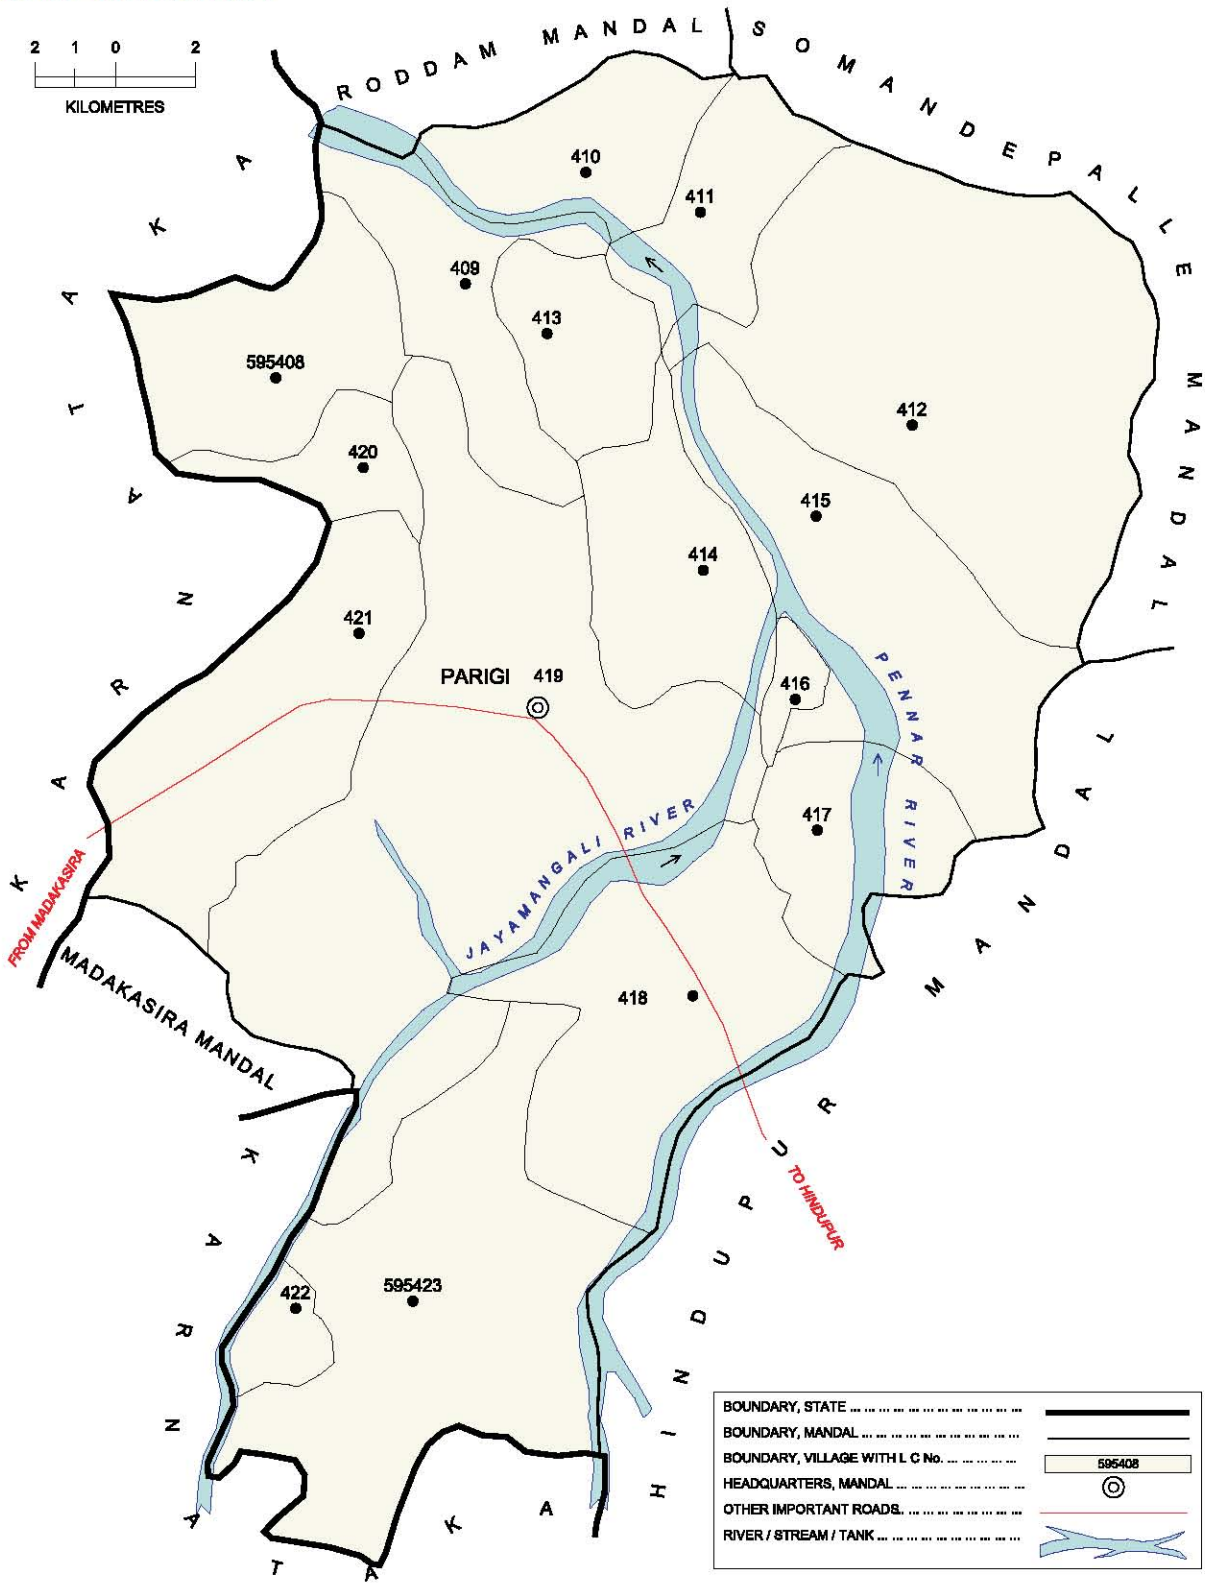

INDIA
ANDHRA PRADESH
PARIGI MANDAL
ANANTAPUR DISTRICT

No. OF TOWNS : NIL
No. OF VILLAGES : 16
DISTANCE FROM Dist H.Qrts.
TO MANDAL H.Qrts. : 104 Kms.

BOUNDARY, STATE	—————
BOUNDARY, MANDAL	—————
BOUNDARY, VILLAGE WITH L C No.	—————
HEADQUARTERS, MANDAL	⊙
OTHER IMPORTANT ROADS	—————
RIVER / STREAM / TANK	~~~~~