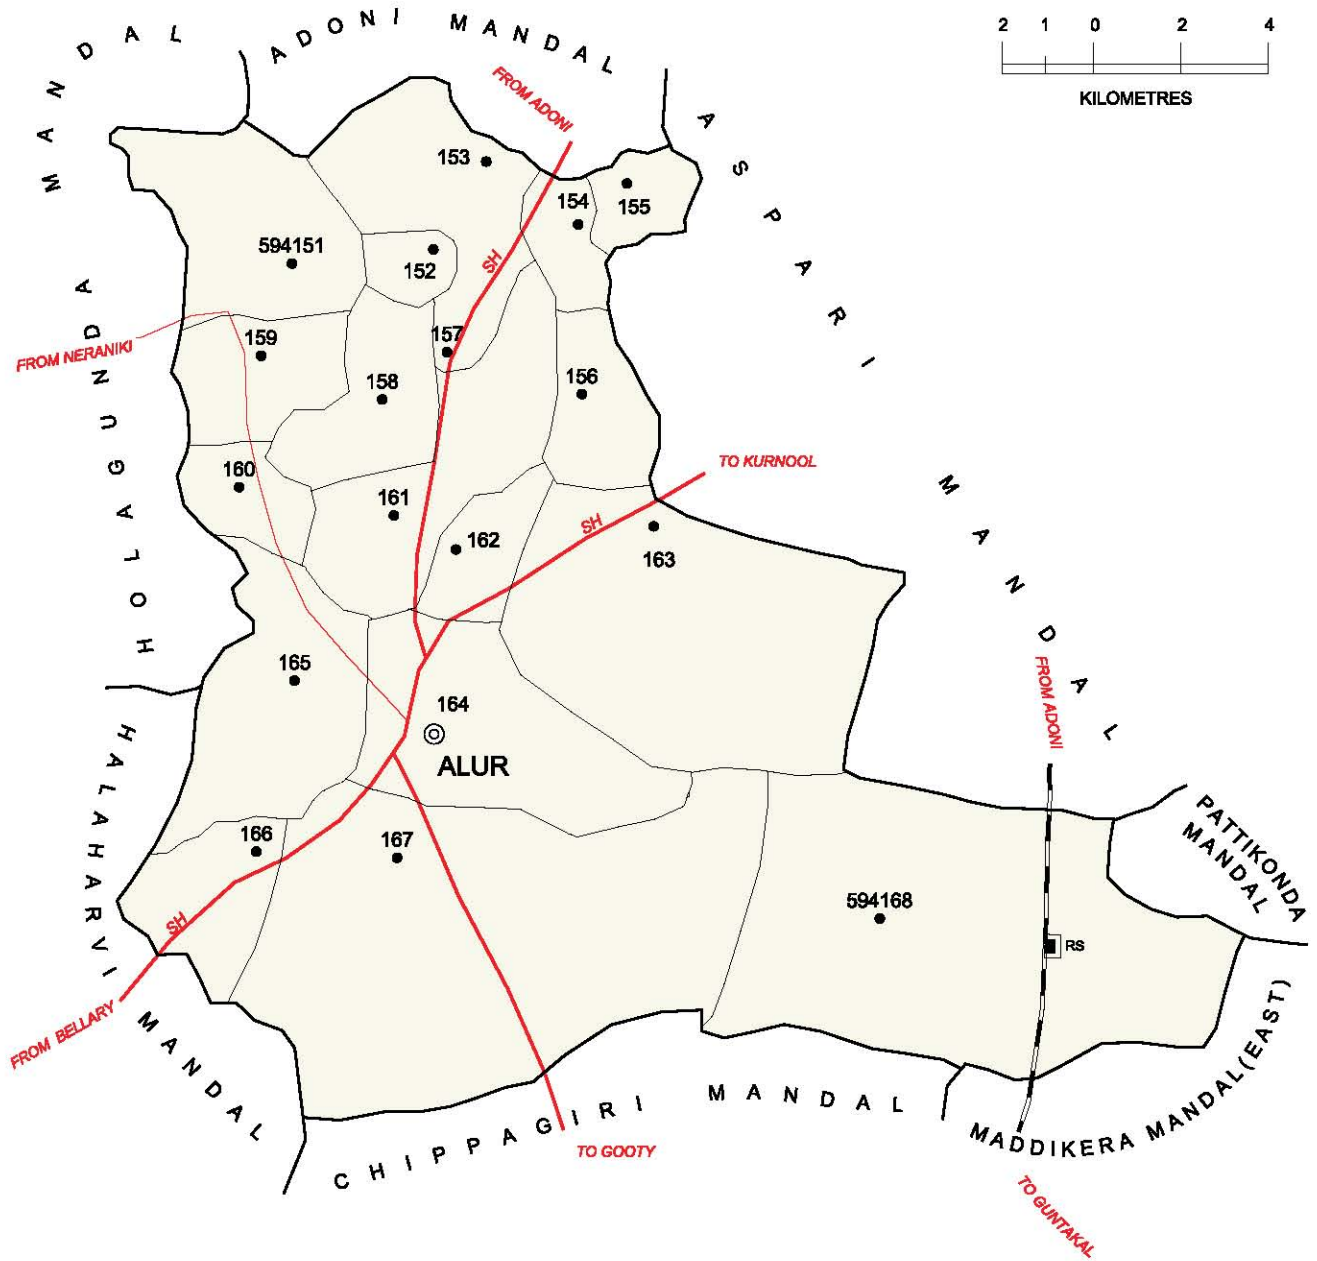

INDIA
ANDHRA PRADESH
ALUR MANDAL
KURNOOL DISTRICT

BOUNDARY, MANDAL.....	—————
BOUNDARY, VILLAGE WITH L.C. No.....	594168
HEADQUARTERS, MANDAL.....	⊙
STATE HIGHWAY.....	—SH—
OTHER IMPORTANT ROADS	— — —
RAILWAYLINE WITH STATION, BROAD GAUGE..	RS

NO. OF TOWNS : NIL
NO. OF VILLAGES : 18
DISTANCE FROM Dist. H.Qrts.
TO MANDAL : 97 Kms.