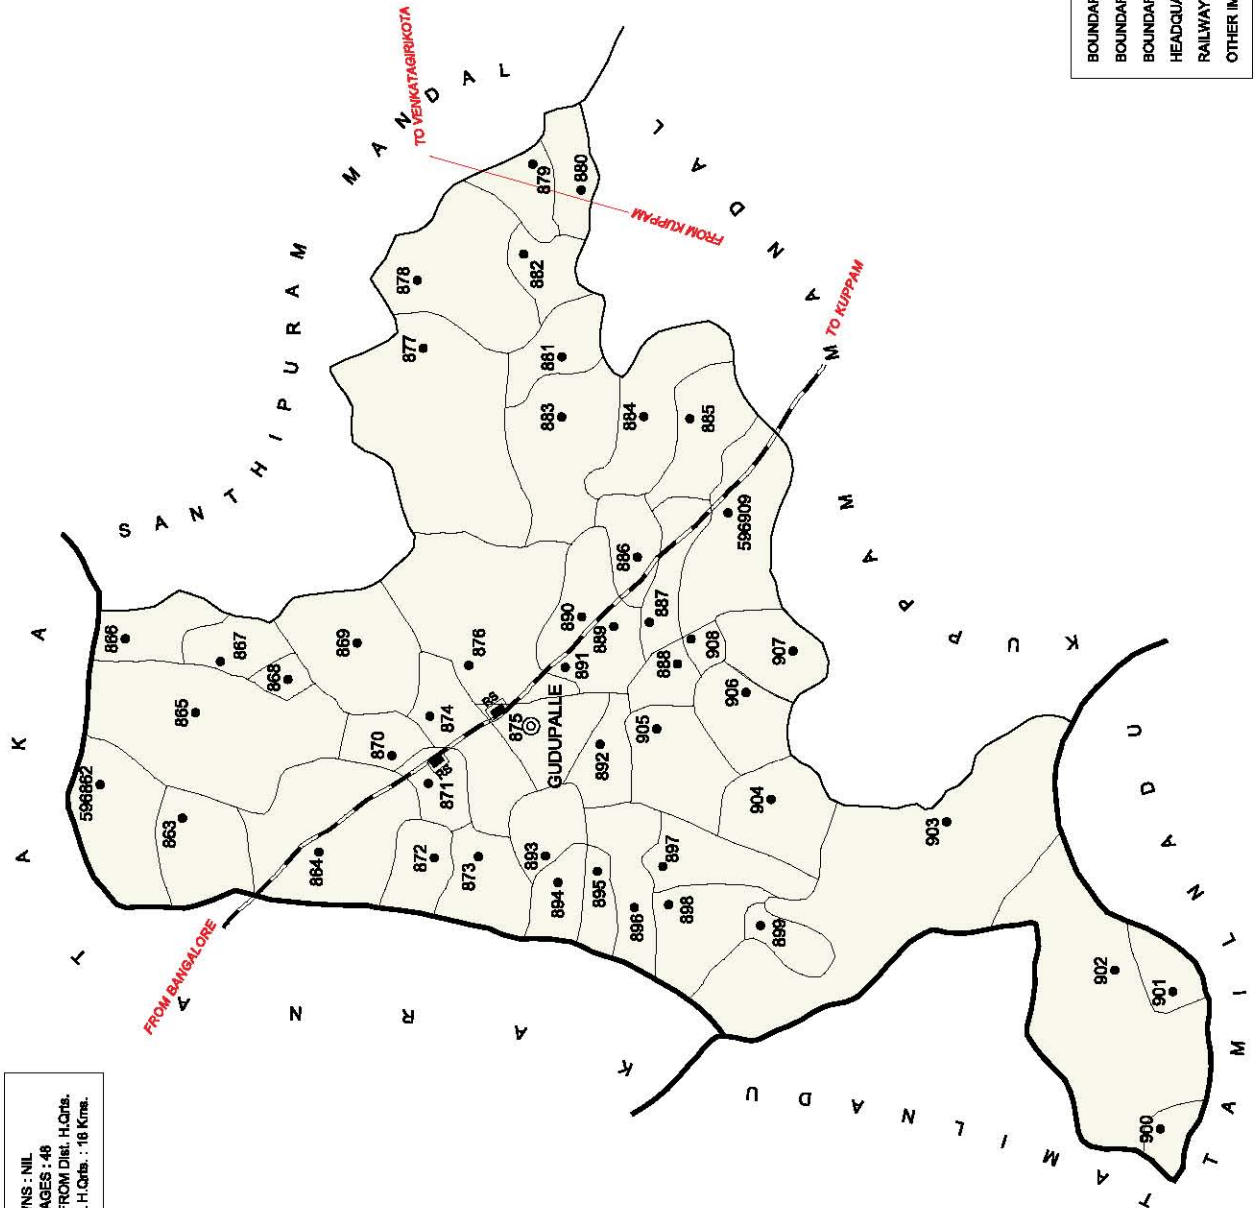

INDIA
ANDHRA PRADESH
GUDUPALLE MANDAL
CHITTOOR DISTRICT

No. OF TOWNS : NIL
No. OF VILLAGES : 46
DISTANCE FROM Dist. H.Qtrs.
TO MANDAL H.Qtrs. : 16 Kms.

.....	BOUNDARY, STATE
.....	BOUNDARY, MANDAL
.....	BOUNDARY, VILLAGE WITH L.C. No.
.....	HEADQUARTERS, MANDAL
.....	RAILWAY LINE WITH STATION, BROAD GAUGE.
.....	OTHER IMPORTANT ROADS