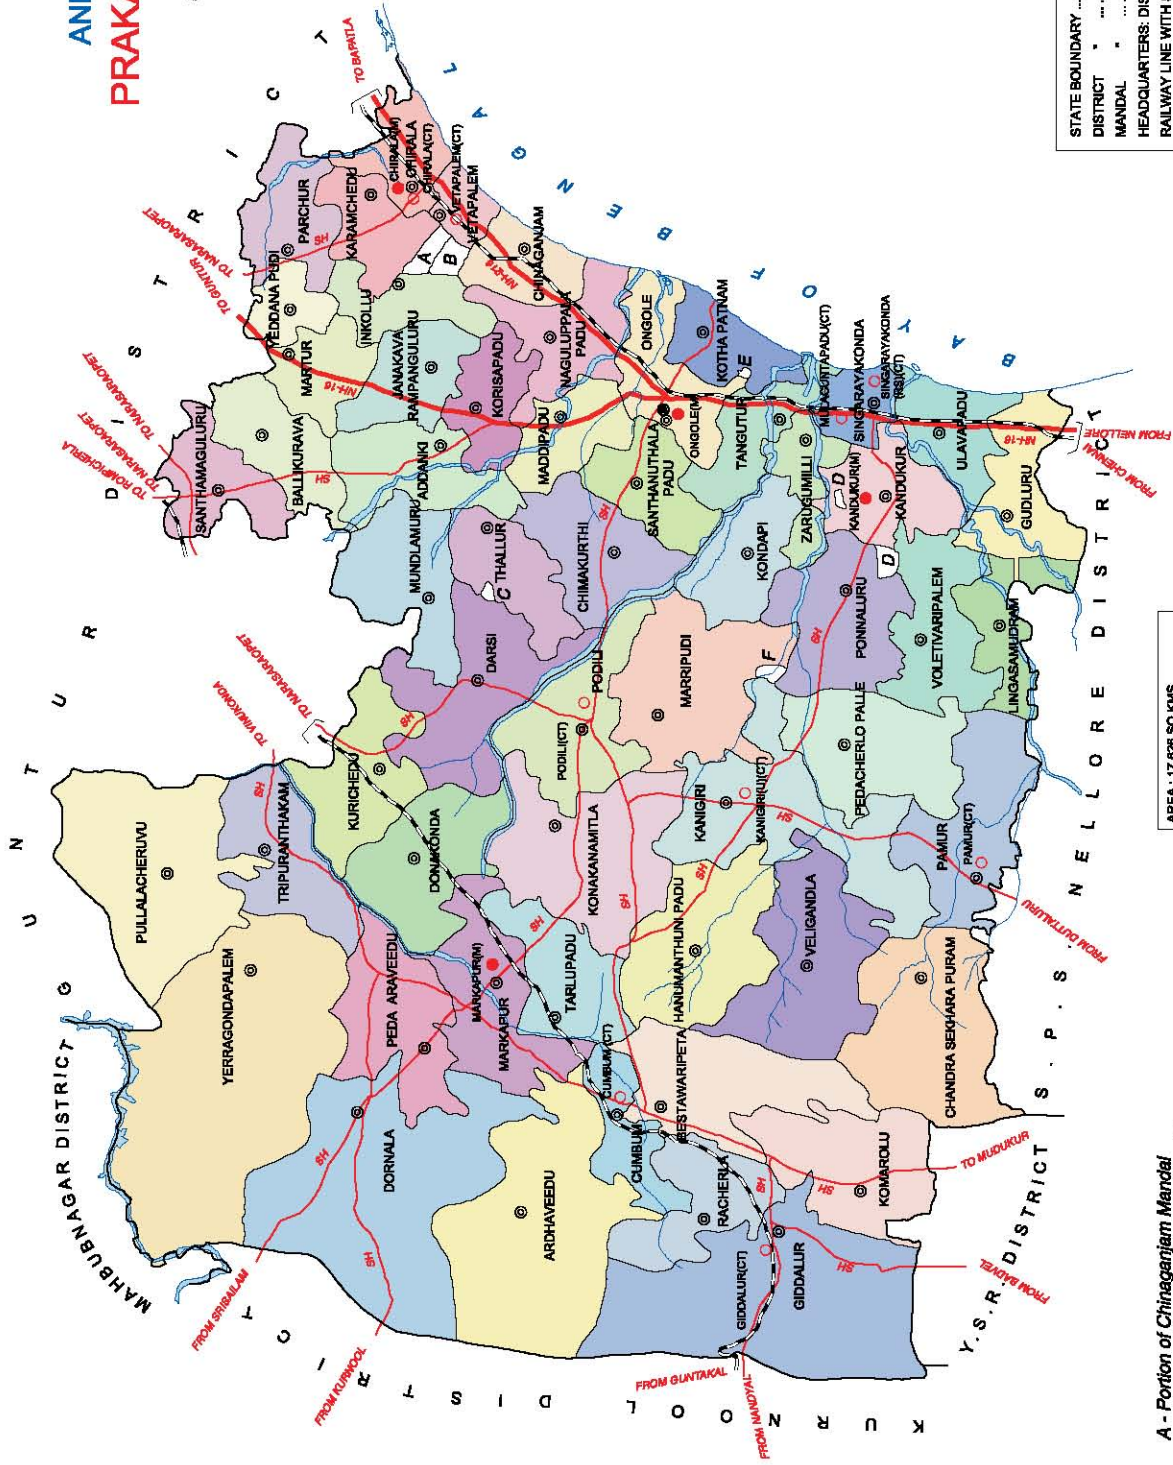

INDIA
ANDHRA PRADESH
PRAKASAM DISTRICT

AREA : 17 628 SQ.KMS.
NO. OF MANDALS : 56
NO. OF TOWNS : 13
NO. OF VILLAGES : 1081
DISTANCE FROM STATE H.Q.RTS.
TO DISTRICT H.Q.RTS. : 312 KMS.

- A - Portion of Chinaganjam Mandal
- B - Portion of Naguluppapadu Mandal
- C - Portion of Mundlamuru Mandal
- D - Portion of Zarugumilli Mandal
- E - Portion of Tanguturu Mandal
- F - Portion of Kandukur Mandal