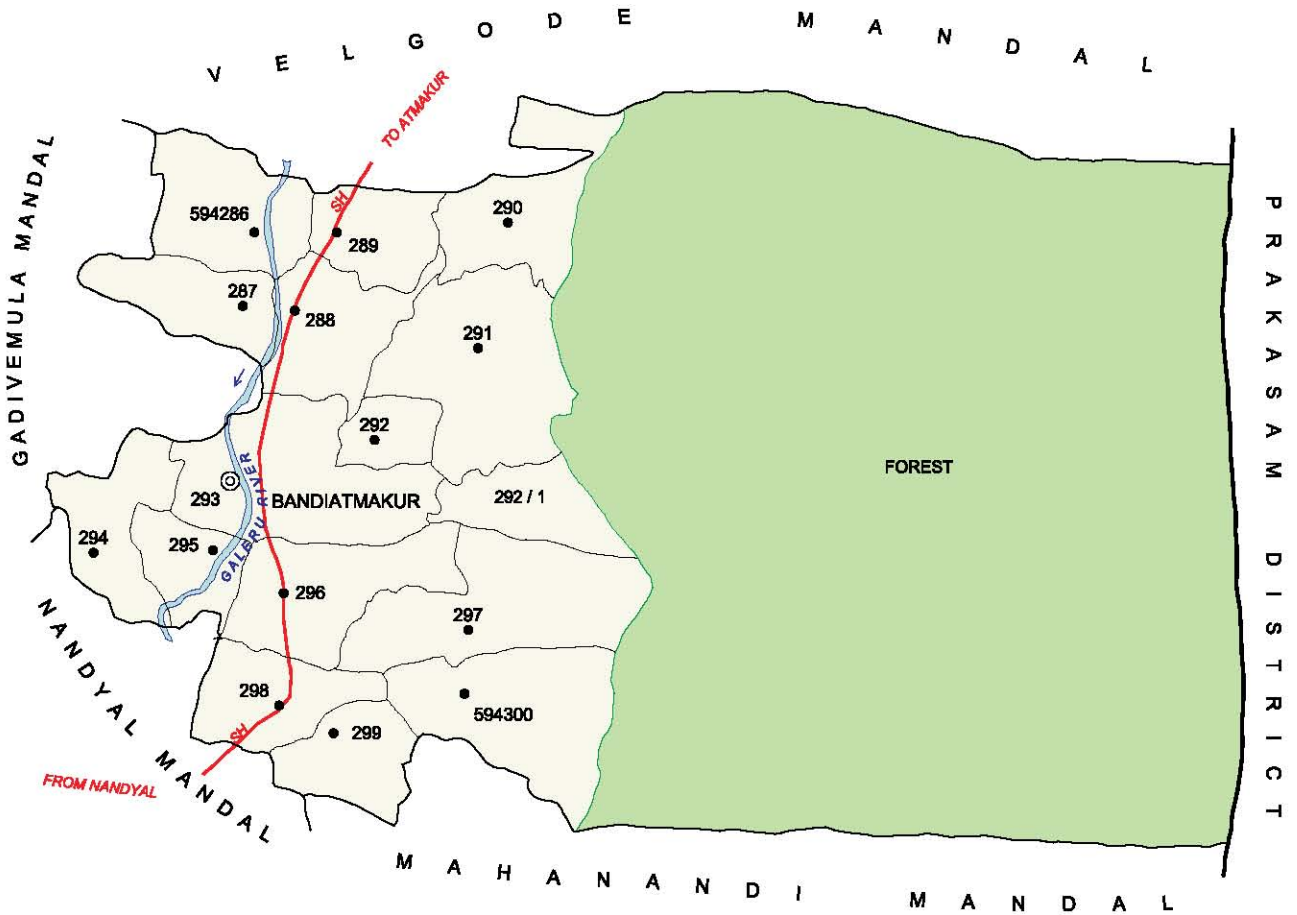

INDIA
ANDHRA PRADESH
BANDIATMAKUR MANDAL
KURNOOL DISTRICT

BOUNDARY, DISTRICT.....	—————
BOUNDARY, MANDAL.....	—————
BOUNDARY, VILLAGE WITH L.C. No.....	594300
HEADQUARTERS, MANDAL.....	⊙
STATE HIGHWAY.....	SH
RIVER/STREAM/TANK.....	~~~~~
FOREST.....	■

NO. OF TOWNS : NIL
NO OF VILLAGES : 15
DISTANCE FROM Dist. H.Qrts.
TO MANDAL H.Qrts : 57 Kms.