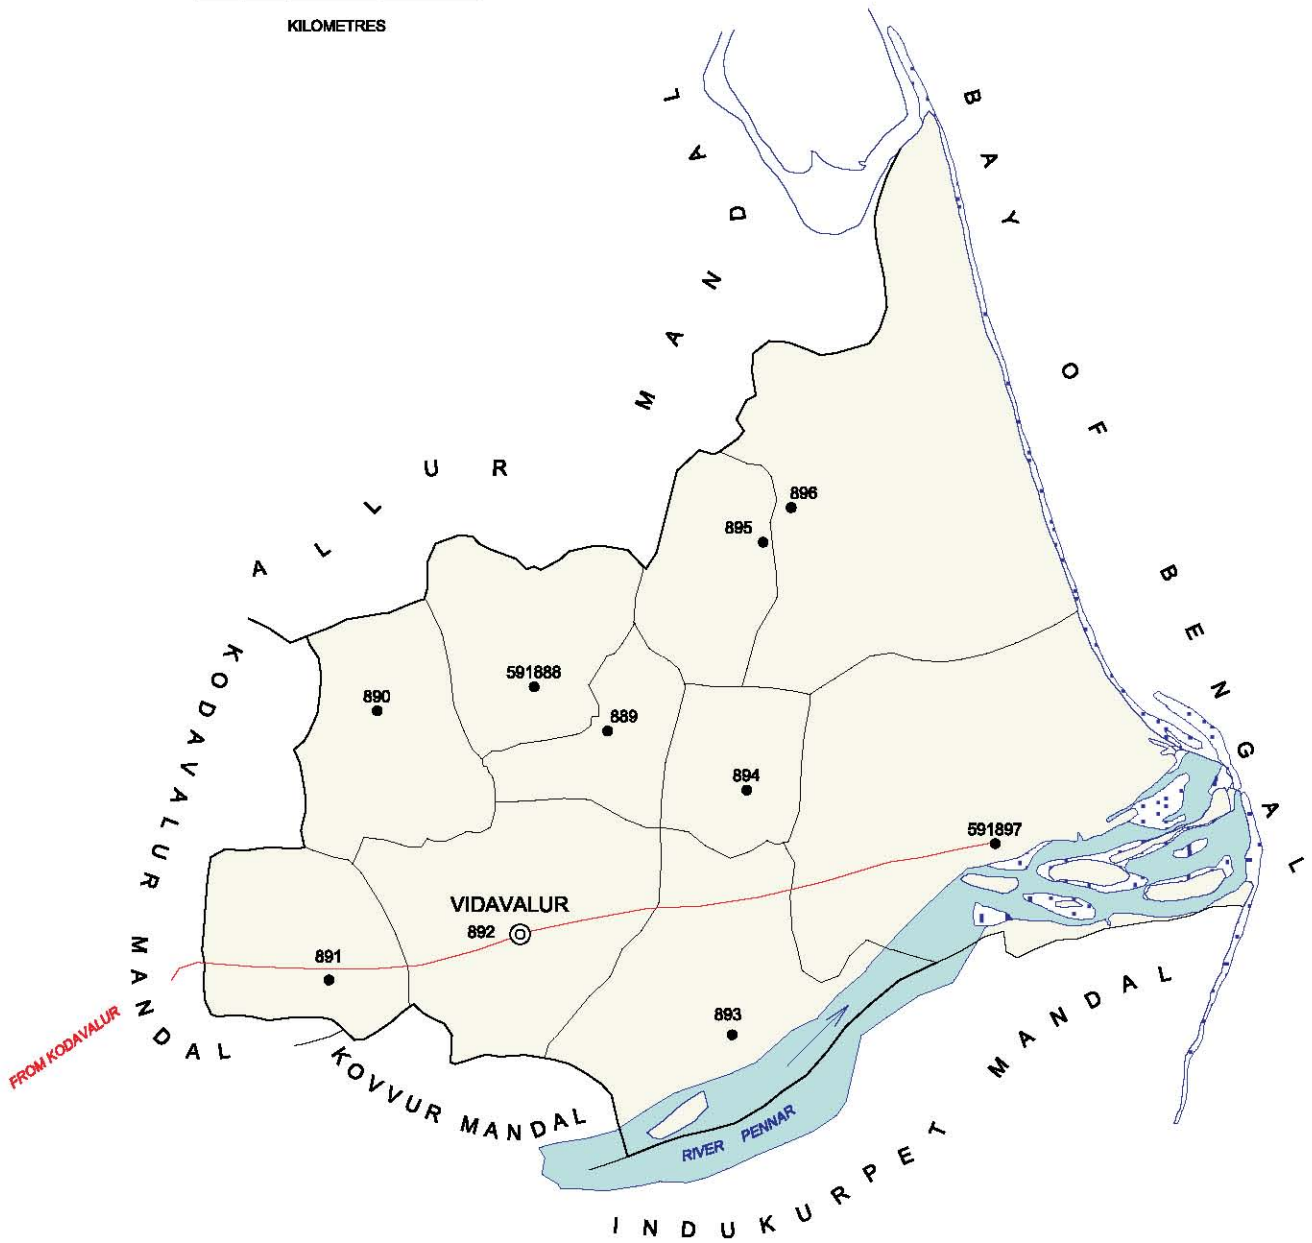

INDIA
ANDHRA PRADESH
VIDAVALUR MANDAL
SRI POTTI SRIRAMULU NELLORE DISTRICT

No. OF TOWNS : NIL
No. OF VILLAGES : 10
DISTANCE FROM Dist. H.Qtrs.
TO MANDAL : 22 Kms.

BOUNDARY, MANDAL	—————
BOUNDARY, VILLAGE WITH L.C.No	591897
HEADQUARTERS, MANDAL	⊙
OTHER IMPORTANT ROADS	—————
RIVER /STREAM/TANK.....