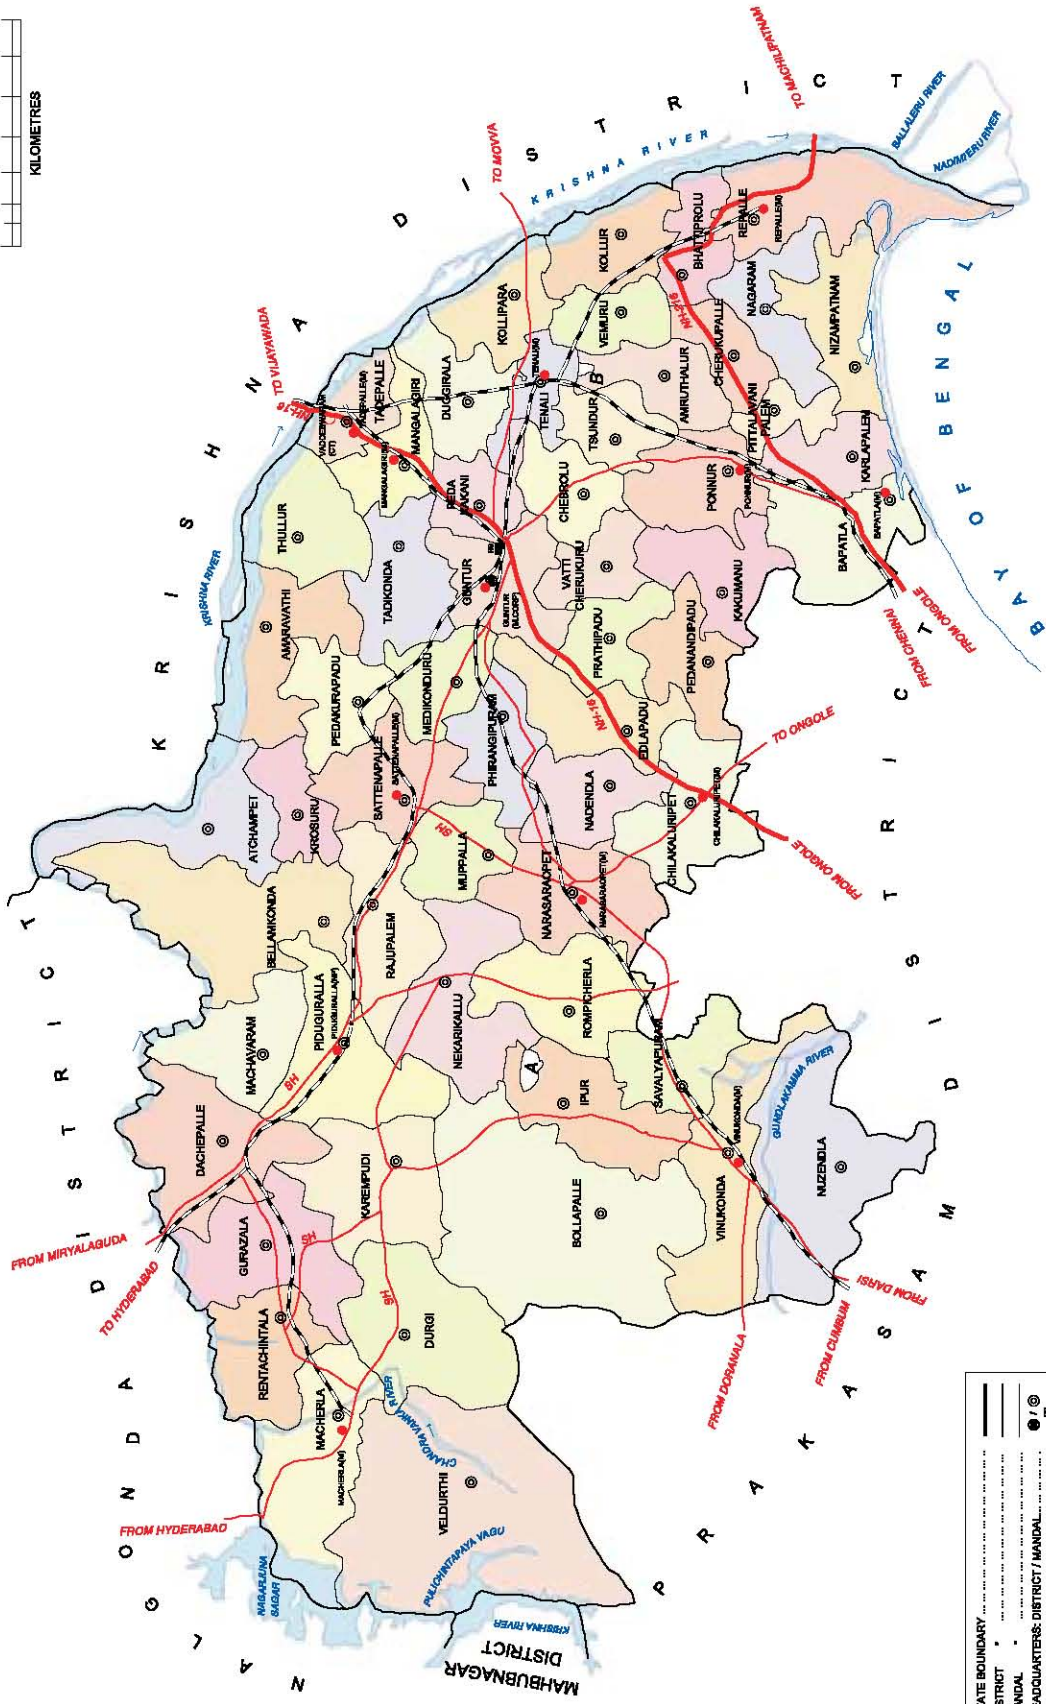

**PART-III**  
**DISTRICT AND SUB-DISTRICT [MANDALS]**  
*GUNTUR TO CHITTOOR [7 DISTRICTS]*

**GUNTUR DISTRICT**

**INDIA**  
**ANDHRA PRADESH**  
**GUNTUR DISTRICT**

AREA : 16 028 SQ.KMS.  
 NO. OF MANDALS : 17  
 NO. OF TOWNS : 14  
 NO. OF VILLAGES : 712  
 DISTANCE FROM STATE H.Q. TO DISTRICT H.Q. IS : 288 KMS.