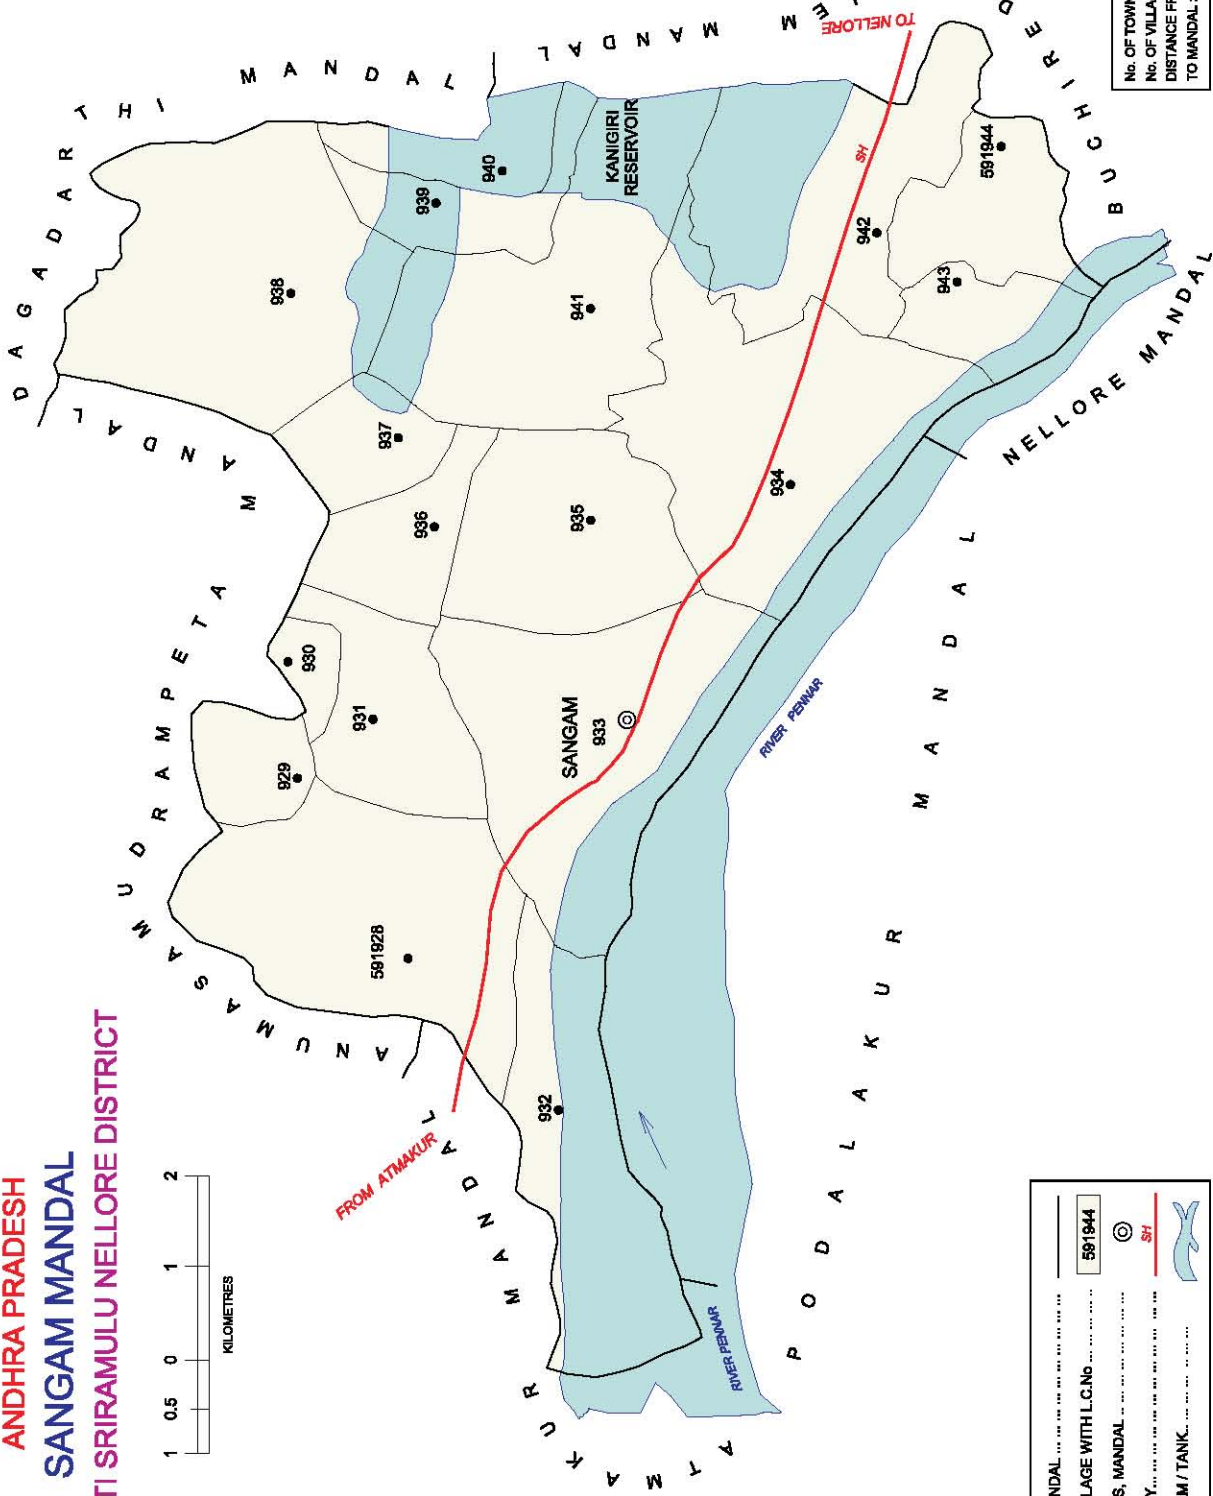

INDIA
ANDHRA PRADESH
SANGAM MANDAL
SRI POTTI SRIRAMULU NELLORE DISTRICT

No. OF TOWNS : NIL
No. OF VILLAGES : 17
DISTANCE FROM Dist. H. Qtrs.
TO MANDAL : 32 Kms.

BOUNDARY, MANDAL	.....
BOUNDARY, VILLAGE WITH L.C.No	.....
HEADQUARTERS, MANDAL	.....
STATE HIGHWAY	.....
RIVER / STREAM / TANK	.....

	591944
	◎
	SH