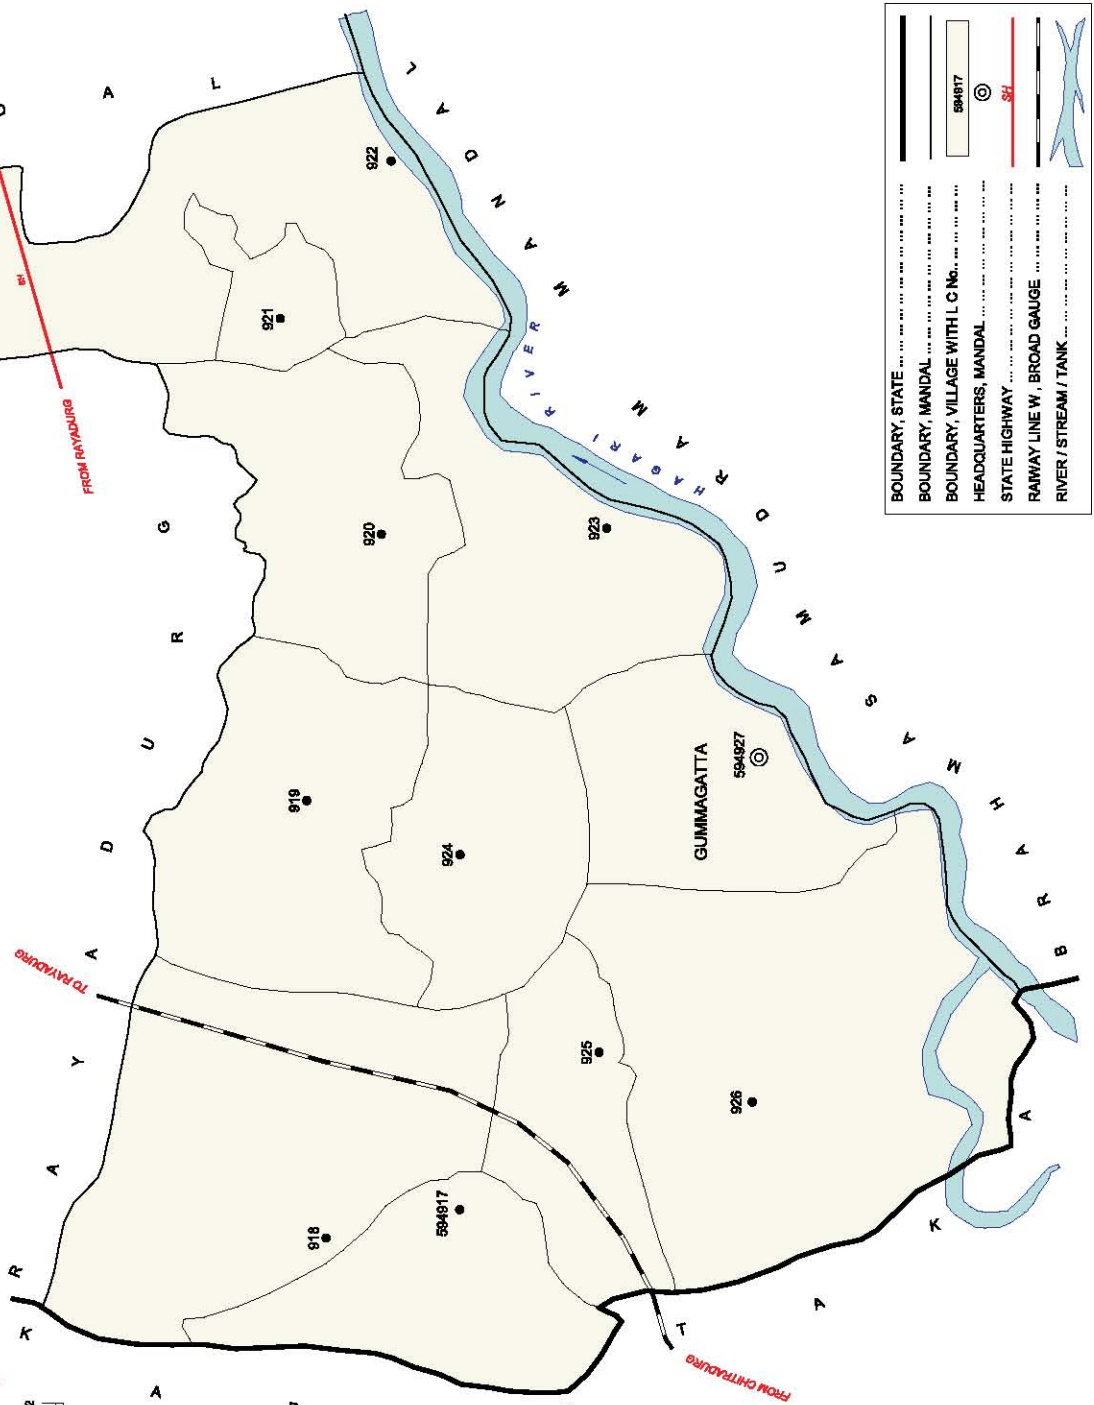

INDIA
ANDHRA PRADESH
GUMMAGATTA MANDAL
ANANTAPUR DISTRICT

.....	BOUNDARY, STATE
.....	BOUNDARY, MANDAL
.....	BOUNDARY, VILLAGE WITH L.C No.
.....	HEADQUARTERS, MANDAL
.....	STATE HIGHWAY
.....	RAILWAY LINE W / BROAD GAUGE
.....	RIVER / STREAM / TANK

No. OF TOWNS : NIL
No. OF VILLAGES : 11
DISTANCE FROM Dist H.Qrts.
TO MANDAL H.Qrts. : 118 Kms.