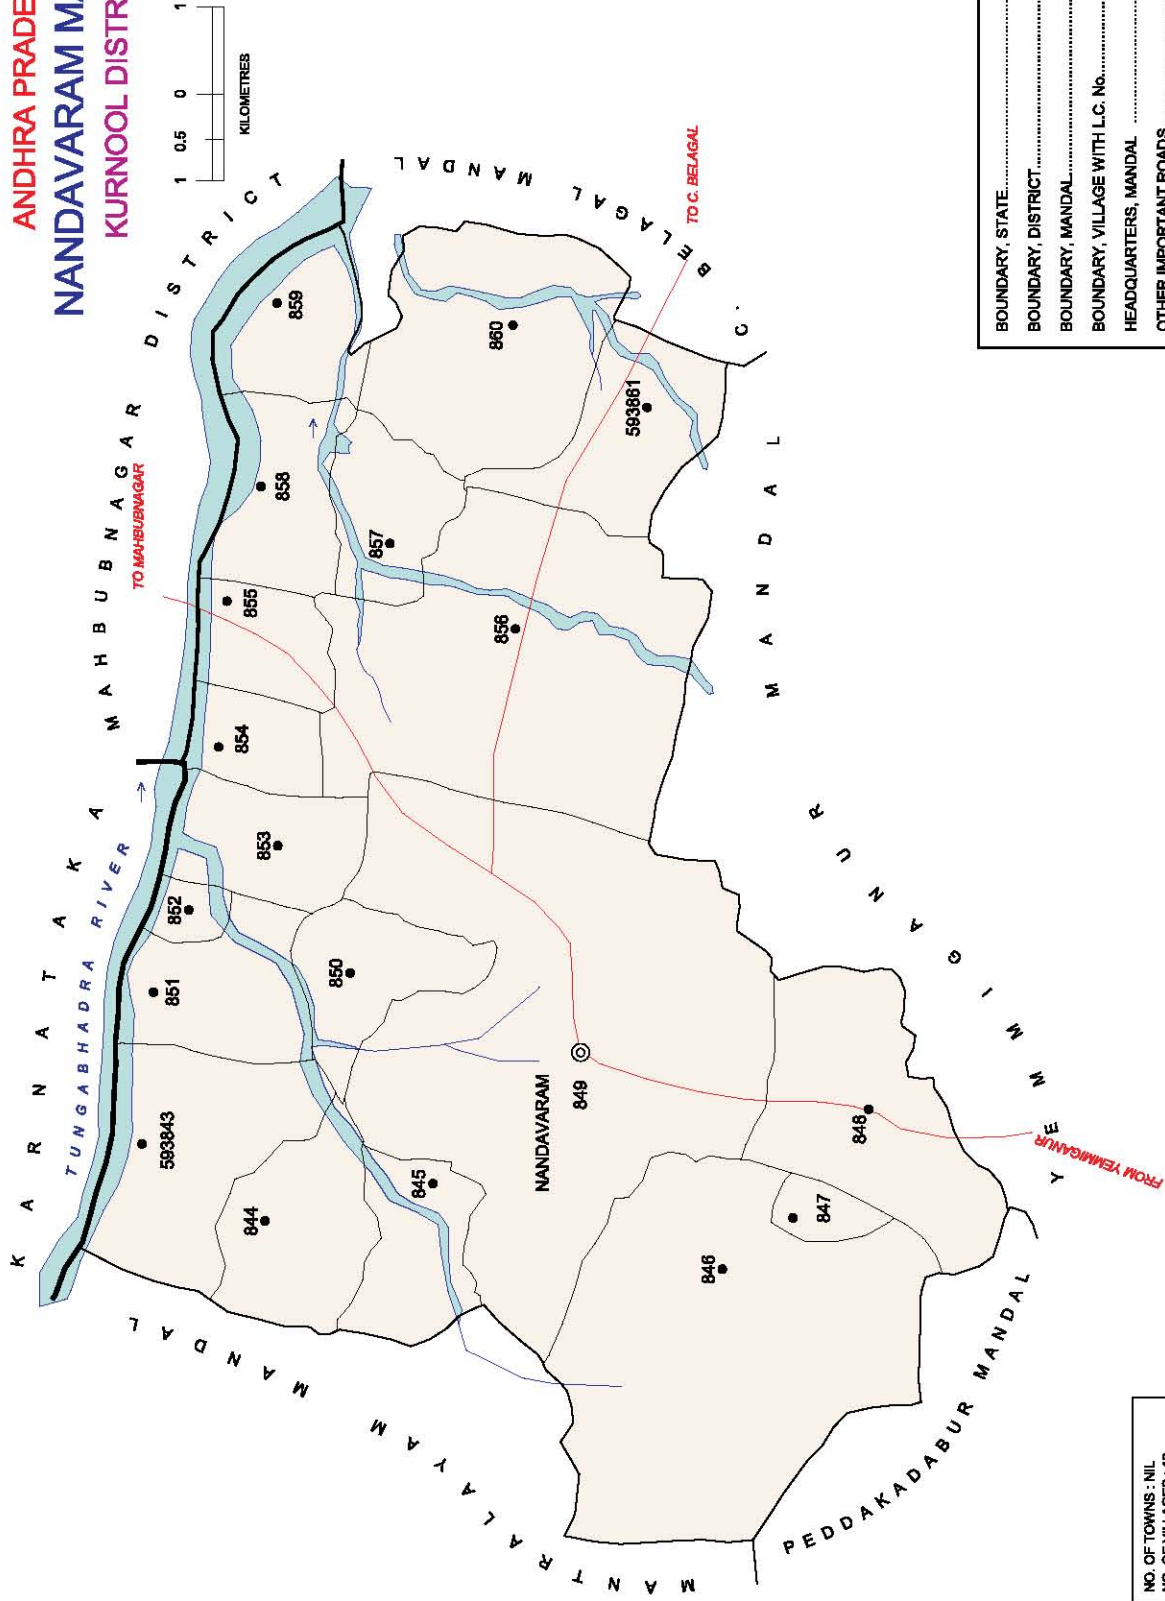

INDIA
ANDHRA PRADESH
NANDAVARAM MANDAL
KURNOOL DISTRICT

—————	BOUNDARY, STATE.....
—————	BOUNDARY, DISTRICT.....
—————	BOUNDARY, MANDAL.....
—————	BOUNDARY, VILLAGE WITH L.C. No. 593861
⊙	HEADQUARTERS, MANDAL
—————	OTHER IMPORTANT ROADS
—————	RIVER/STREAM/TANK

NO. OF TOWNS : NIL
NO. OF VILLAGES : 19
DISTANCE FROM Dist. H.Qrs.
TO MANDAL : 85 Kms.