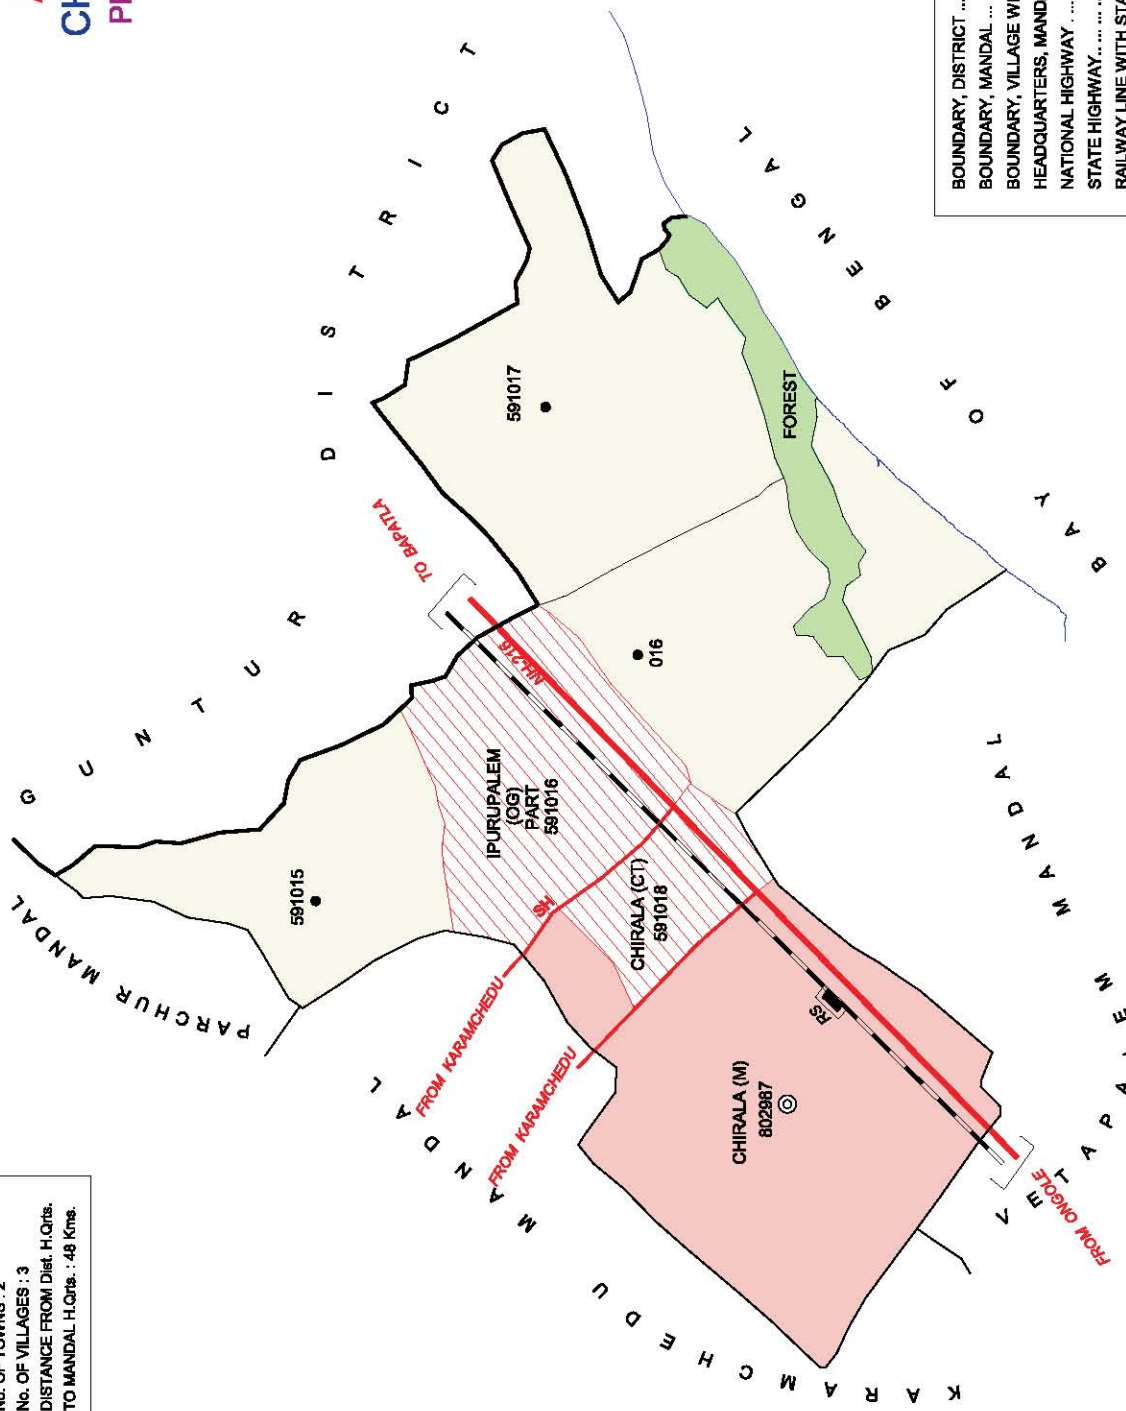

INDIA
ANDHRA PRADESH
CHIRALA MANDAL
PRAKASAM DISTRICT

Nr. OF TOWNS : 2
Nr. OF VILLAGES : 3
DISTANCE FROM Dist. H.Qrts.
TO MANDAL H.Qrts. : 48 Kms.

BOUNDARY, DISTRICT	.....
BOUNDARY, MANDAL	.....
BOUNDARY, VILLAGE WITH L.C.No	.....
HEADQUARTERS, MANDAL	.....
NATIONAL HIGHWAY	NH- 216
STATE HIGHWAY	SH
RAILWAY LINE WITH STATION, BROAD GAUGE	RS
STATUTORY TOWN WITH L.C.No	802987
CENSUS TOWN/OG WITH L.C.No	591018
FOREST	.....

Note: (1) Chirala (R) (OG) is fully included in Chirala G.T.
(2) Ipurupalem (016) village is partly OG to Chirala Municipality.