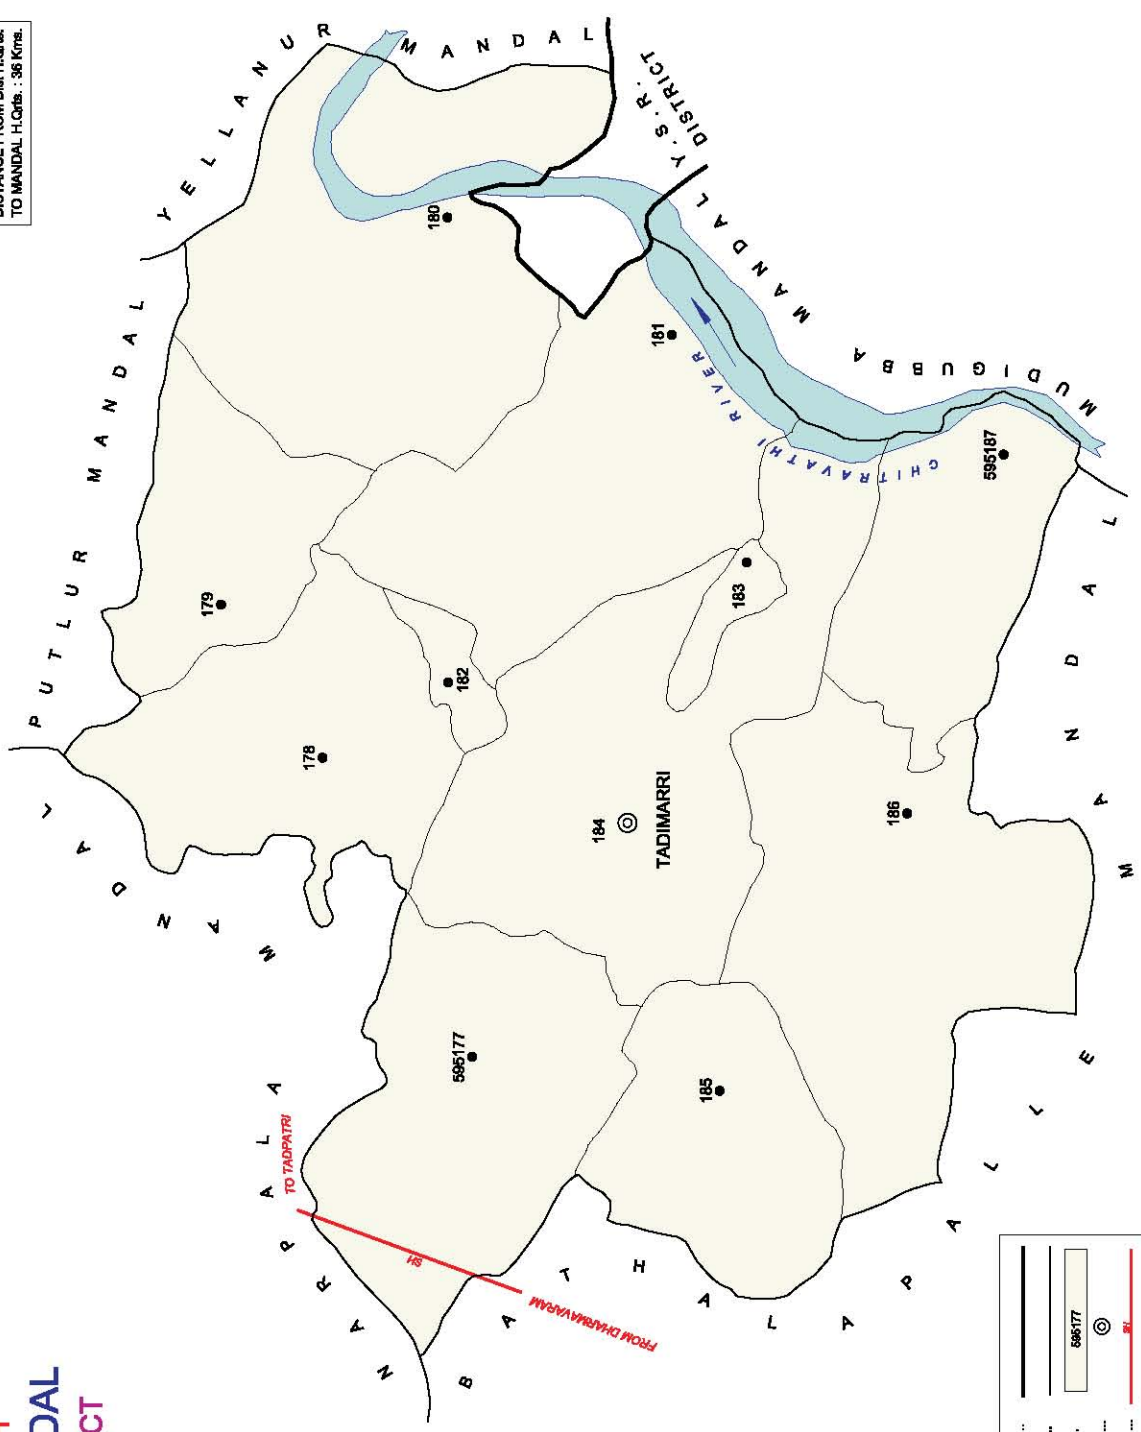

INDIA
ANDHRA PRADESH
TADIMARRI MANDAL
ANANTAPUR DISTRICT

No. OF TOWNS : NIL
No. OF VILLAGES : 11
DISTANCE FROM Dist. H. Qtrs.
TO MANDAL H. Qtrs. : 36 Kms.

.....	BOUNDARY, DISTRICT
-----	BOUNDARY, MANDAL
.....	BOUNDARY, VILLAGE WITH L.C. No.
.....	HEADQUARTERS, MANDAL
-----	STATE HIGHWAY
.....	RIVER / STREAM / TANK
.....	595177
.....	184
.....	SH
.....	RIVER