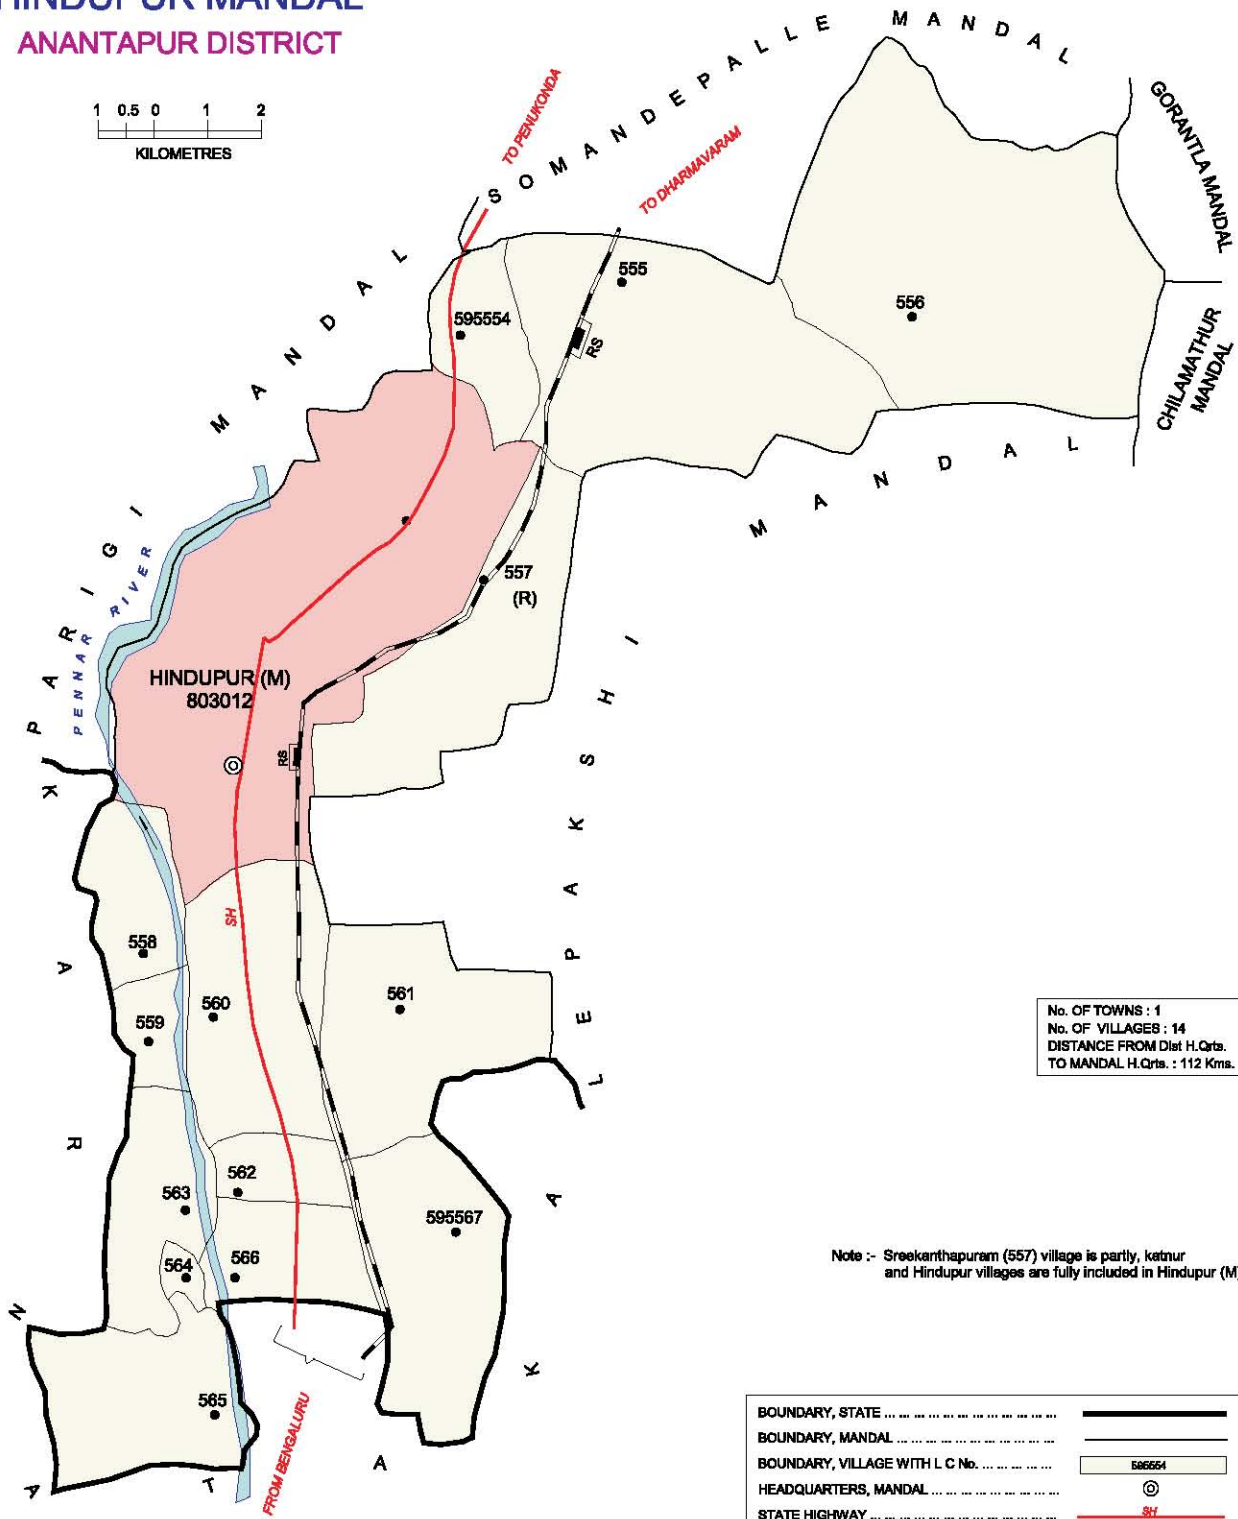

INDIA
ANDHRA PRADESH
HINDUPUR MANDAL
ANANTAPUR DISTRICT

No. OF TOWNS : 1
No. OF VILLAGES : 14
DISTANCE FROM Dist H.Qrts.
TO MANDAL H.Qrts. : 112 Kms.

Note :- Sreekanthapuram (557) village is partly, katnur and Hindupur villages are fully included in Hindupur (M).

BOUNDARY, STATE	—————
BOUNDARY, MANDAL	—————
BOUNDARY, VILLAGE WITH L. C. No.	566561
HEADQUARTERS, MANDAL	⊙
STATE HIGHWAY	SH
RAILWAY LINE WITH STATION: BROAD GAUGE	RS
STATUTORY TOWN WITH L. C. No.	803012
RIVER / STREAM / TANK