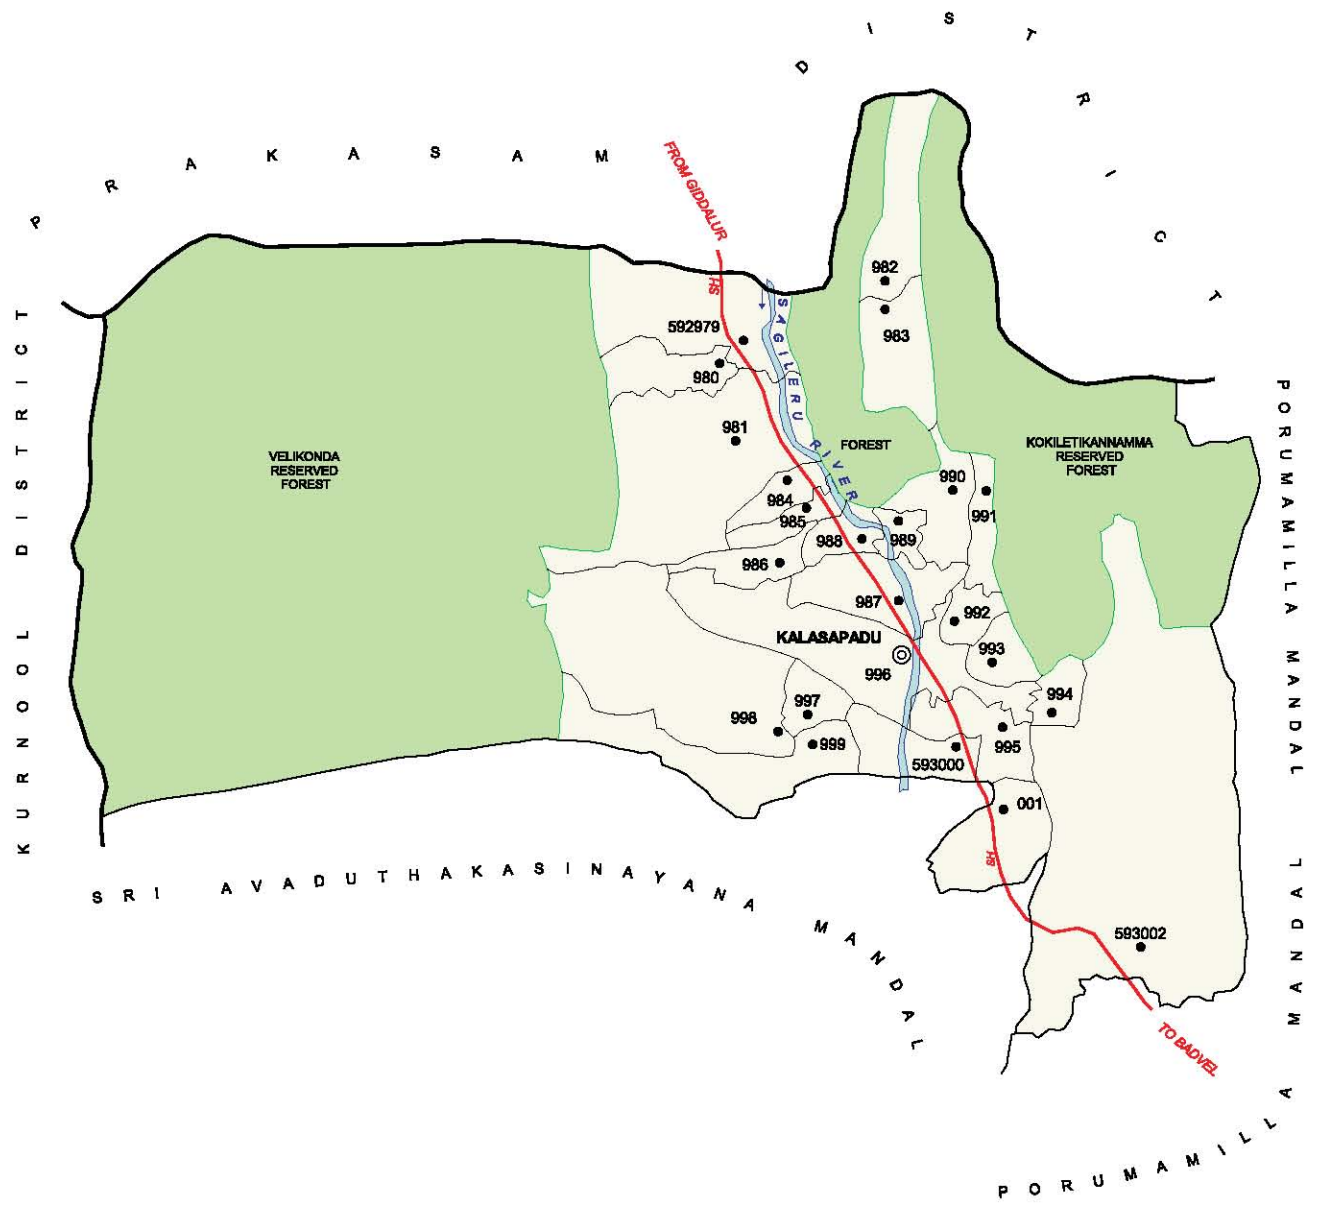

INDIA
ANDHRA PRADESH
KALASAPADU MANDAL
Y.S.R. DISTRICT

NO. OF TOWNS : NIL
NO. OF VILLAGES : 24
DISTANCE FROM DIST. H. Qrts.
TO MANDAL H.Qrts.: 150 Kms.

BOUNDARY, DISTRICT	—————
BOUNDARY, MANDAL	—————
BOUNDARY, VILLAGE WITH LCNo	592979
HEAD QUARTERS, MANDAL	⊙
STATE HIGHWAY	SH
RIVER / STREAM / TANK	
FOREST	R.F.