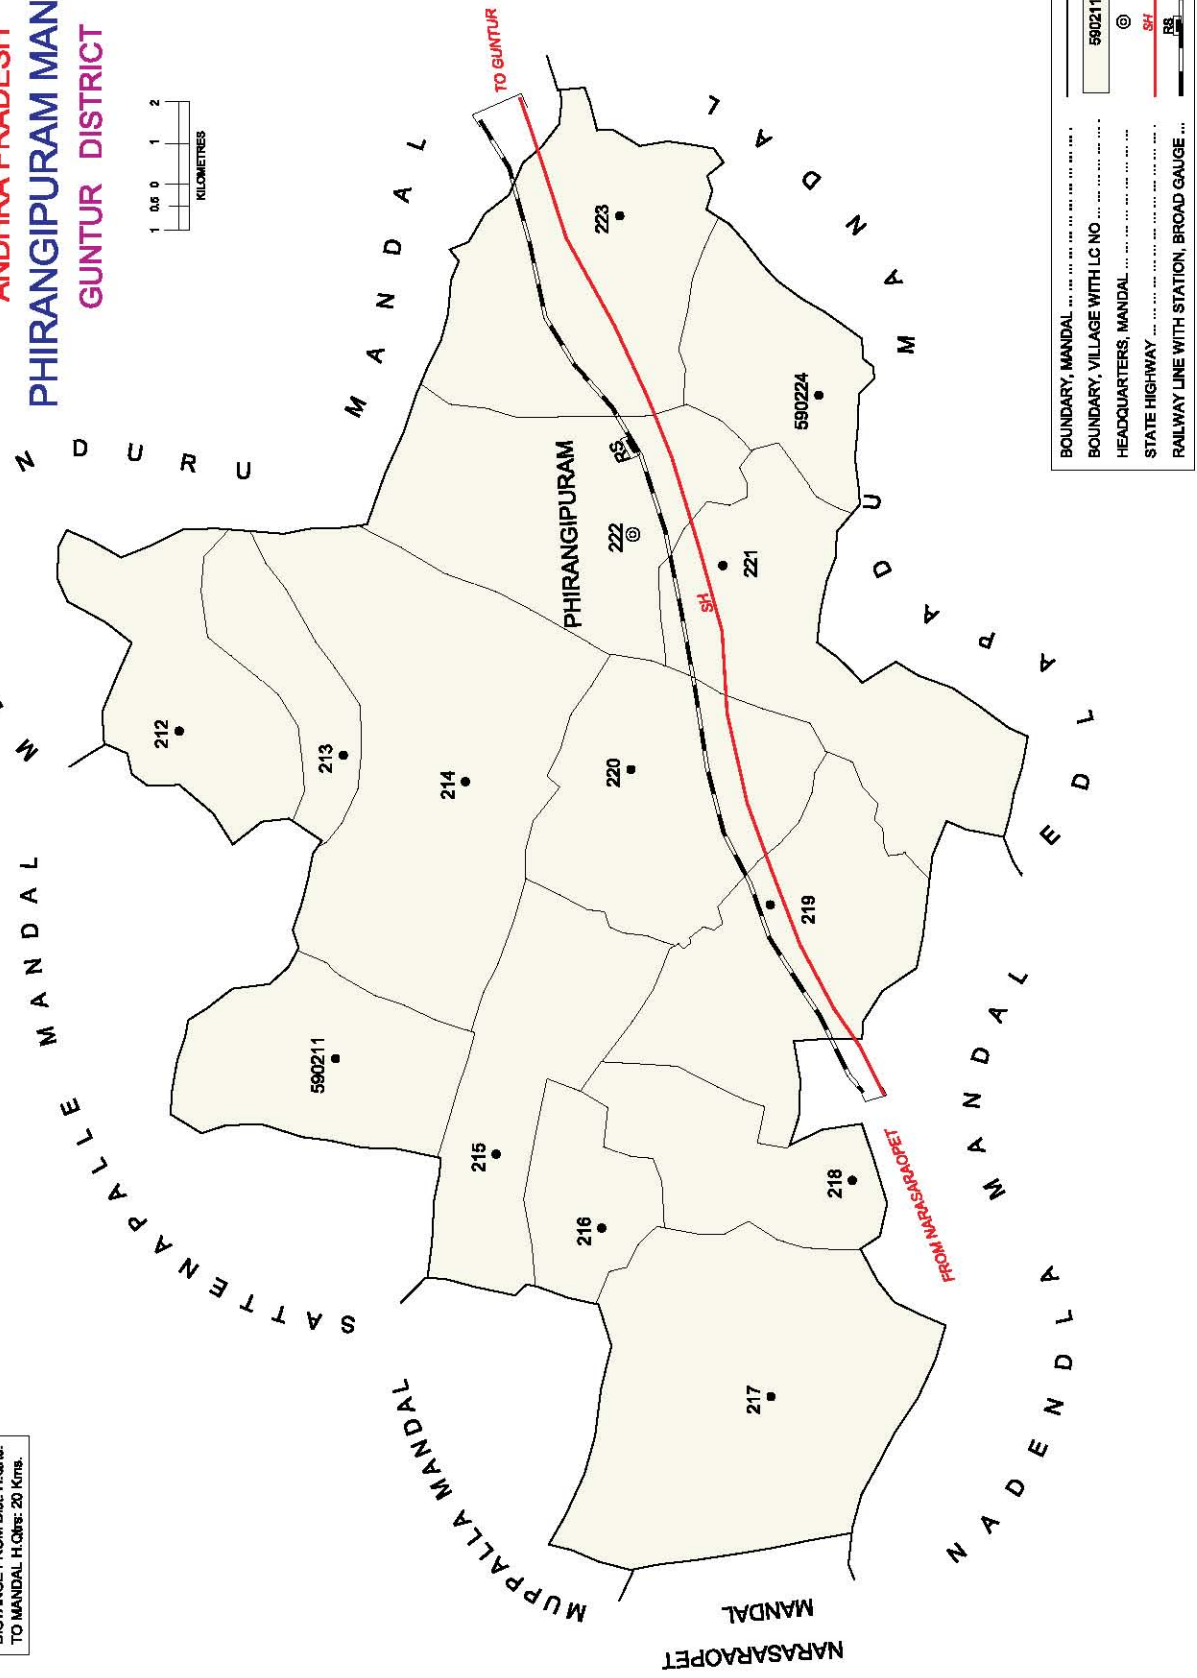

INDIA
ANDHRA PRADESH
PHIRANGIPURAM MANDAL
GUNTUR DISTRICT

No. OF TOWNS : NIL
No. OF VILLAGES : 14
DISTANCE FROM Dist. H.Q. to
TO MANDAL H.Q. is: 20 Kms.

BOUNDARY, MANDAL	590211
BOUNDARY, VILLAGE WITH LC NO	⊙
HEADQUARTERS, MANDAL	SH
STATE HIGHWAY	RS
RAILWAY LINE WITH STATION, BROAD GAUGE ...