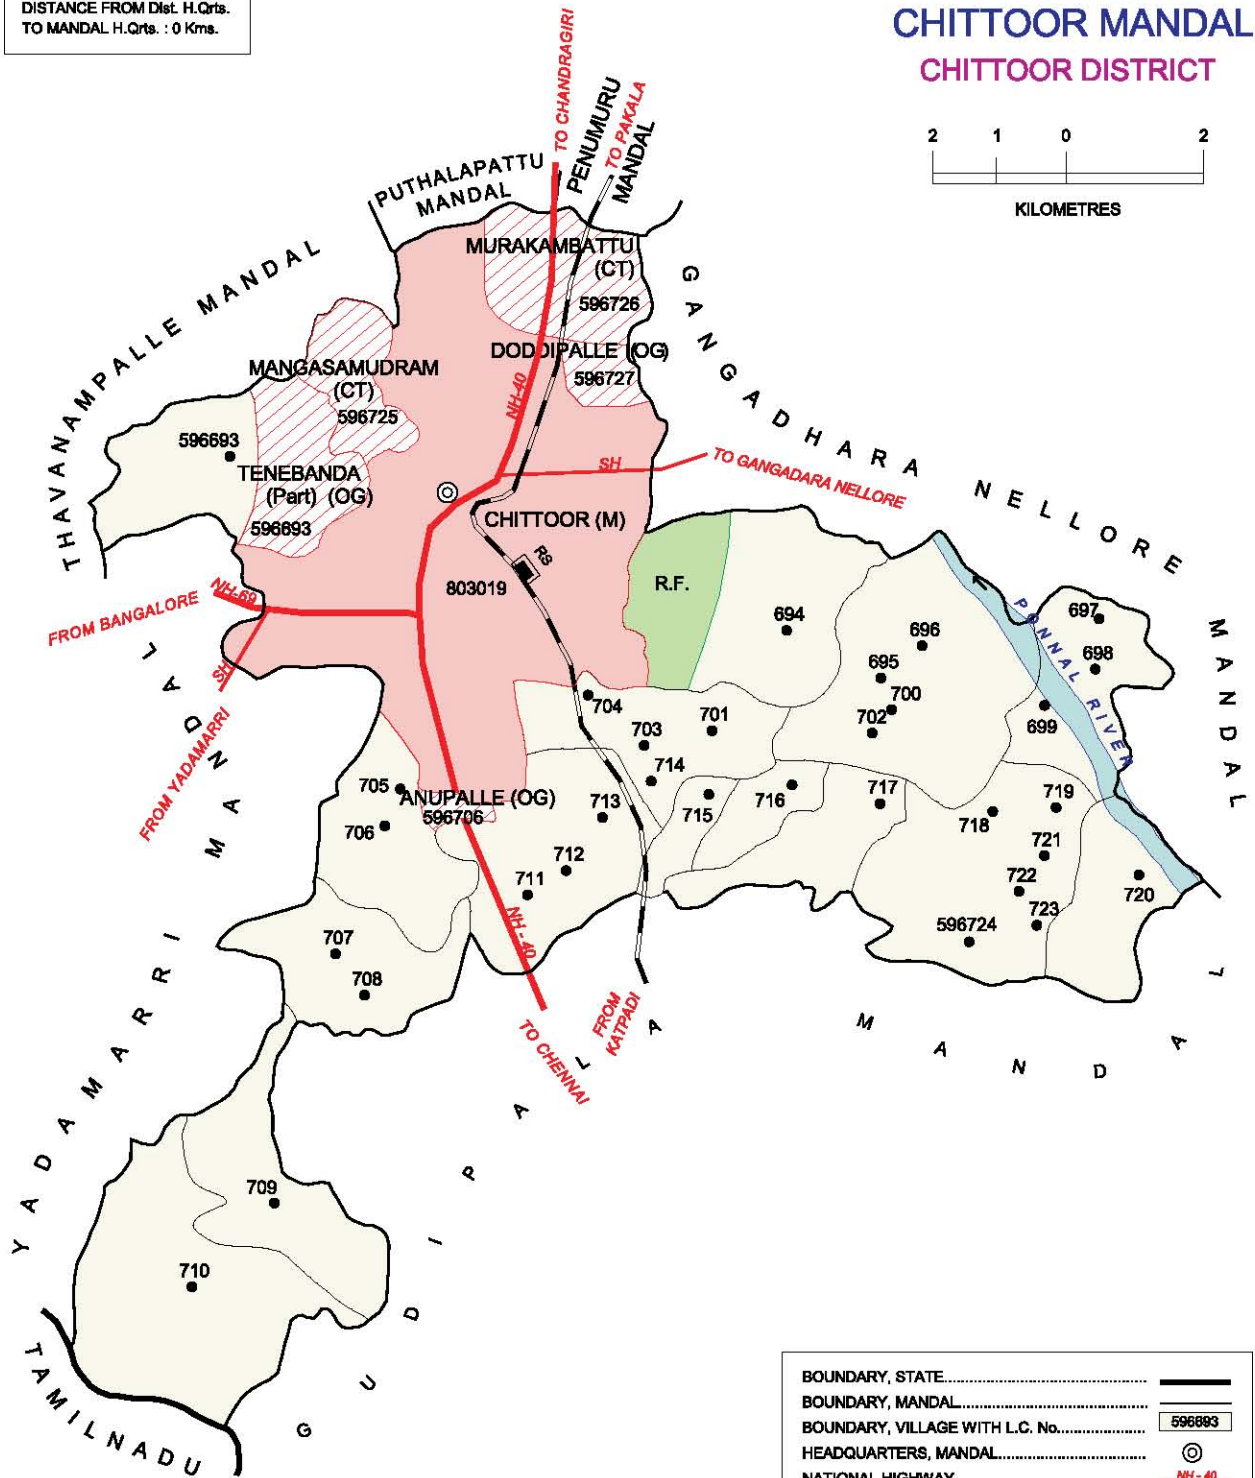

No. OF TOWNS : 3
No. OF OGS : 1
No. OF VILLAGES : 32
DISTANCE FROM Dist. H.Crts.
TO MANDAL H.Crts. : 0 Kms.

INDIA
ANDHRA PRADESH
CHITTOOR MANDAL
CHITTOOR DISTRICT

1. Note:-
1. Mangasamudram (R) (725) is fully included in Mangasamudram (CT)
  2. Murakambattu (726) village is fully included in Murakambattu (CT)
  3. Doddipalle (727) village is fully OG to Chittoor (M)
  4. Tenebanda (883) and Anupalle (706) villages are partly OGs to Chittoor (M)

BOUNDARY, STATE.....	—————
BOUNDARY, MANDAL.....	—————
BOUNDARY, VILLAGE WITH L.C. No.....	596893
HEADQUARTERS, MANDAL.....	⊙
NATIONAL HIGHWAY.....	NH-40
STATE HIGHWAY.....	SH
RAILWAY LINE WITH STATION, BROAD GAUGE.....	RS
RIVER / STREAM / TANK.....	~~~~~
FOREST.....	R.F.
STATUORY TOWN WITH L.C. No.....	803019
CENSUS TOWN WITH LC. No.....	596728