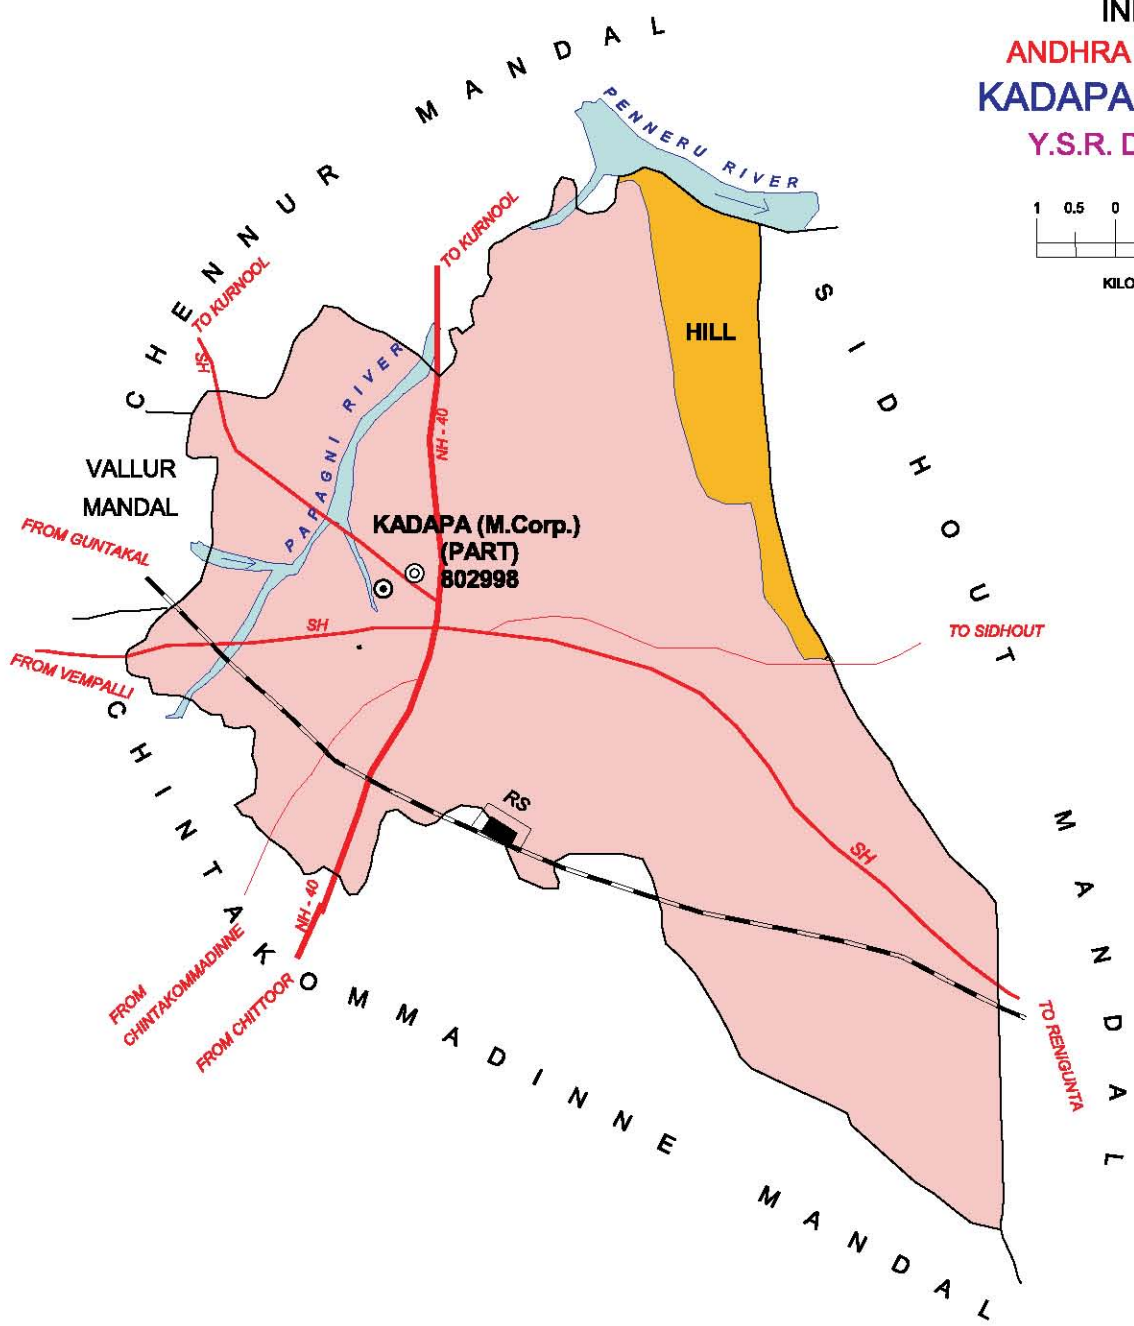

INDIA
ANDHRA PRADESH
KADAPA MANDAL
Y.S.R. DISTRICT

Note:

Nagarajupeta, Pathakadapa, Puttampalli villages and Chinnachowk CT, Chemmumalahpet CT, Akkayapalle CT, Gudur (R) (OG), Ukkayapalle (OG), Ramarajupalle (OG), Palampalle (OG), are fully included in Kadapa (M. Corp.)
Kadapa M. Corp. spread over in 3 mandals, viz., Kadapa, Chintakommadinne and Chennur.

NO. OF TOWNS : 1
NO. OF VILLAGES : NIL
DISTANCE FROM DIST. H. Qrts.
TO MANDAL H. Qrts. : 0 Kms.

BOUNDARY, MANDAL		802998
BOUNDARY, VILLAGE WITH LCNo		802998
HEAD QUARTERS, DISTRICT/ MANDAL		
NATIONAL HIGHWAY		
STATE HIGHWAY		
OTHER IMPORTANT ROADS		
RAILWAY LINE WITH STATION, BROAD GAUGE ...		
RIVER / STREAM / TANK		
STATUTORY TOWN WITH LCNo		802998
HILL