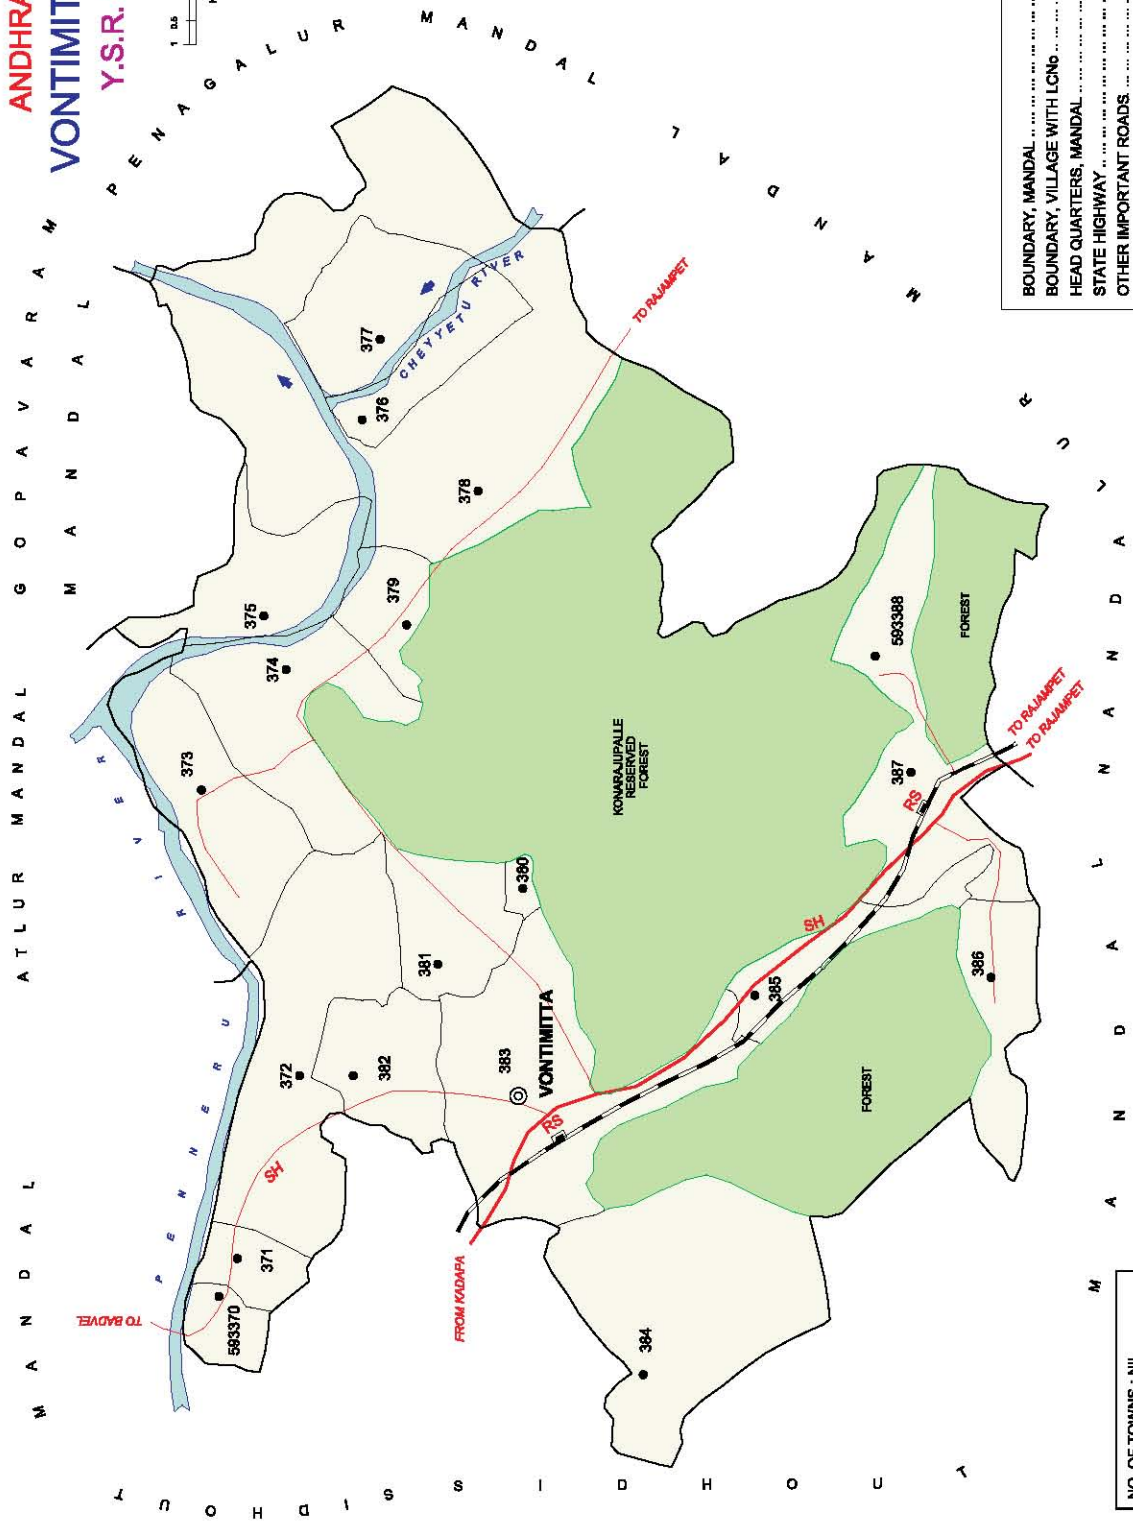

INDIA  
 ANDHRA PRADESH  
 VONTIMITTA MANDAL  
 Y.S.R. DISTRICT

	BOUNDARY, MANDAL
	BOUNDARY, VILLAGE WITH LCNo
	HEAD QUARTERS, MANDAL
	STATE HIGHWAY
	OTHER IMPORTANT ROADS
	RAILWAY LINE WITH STATION, BROAD GAUGE
	RIVER / STREAM / TANK
	FOREST