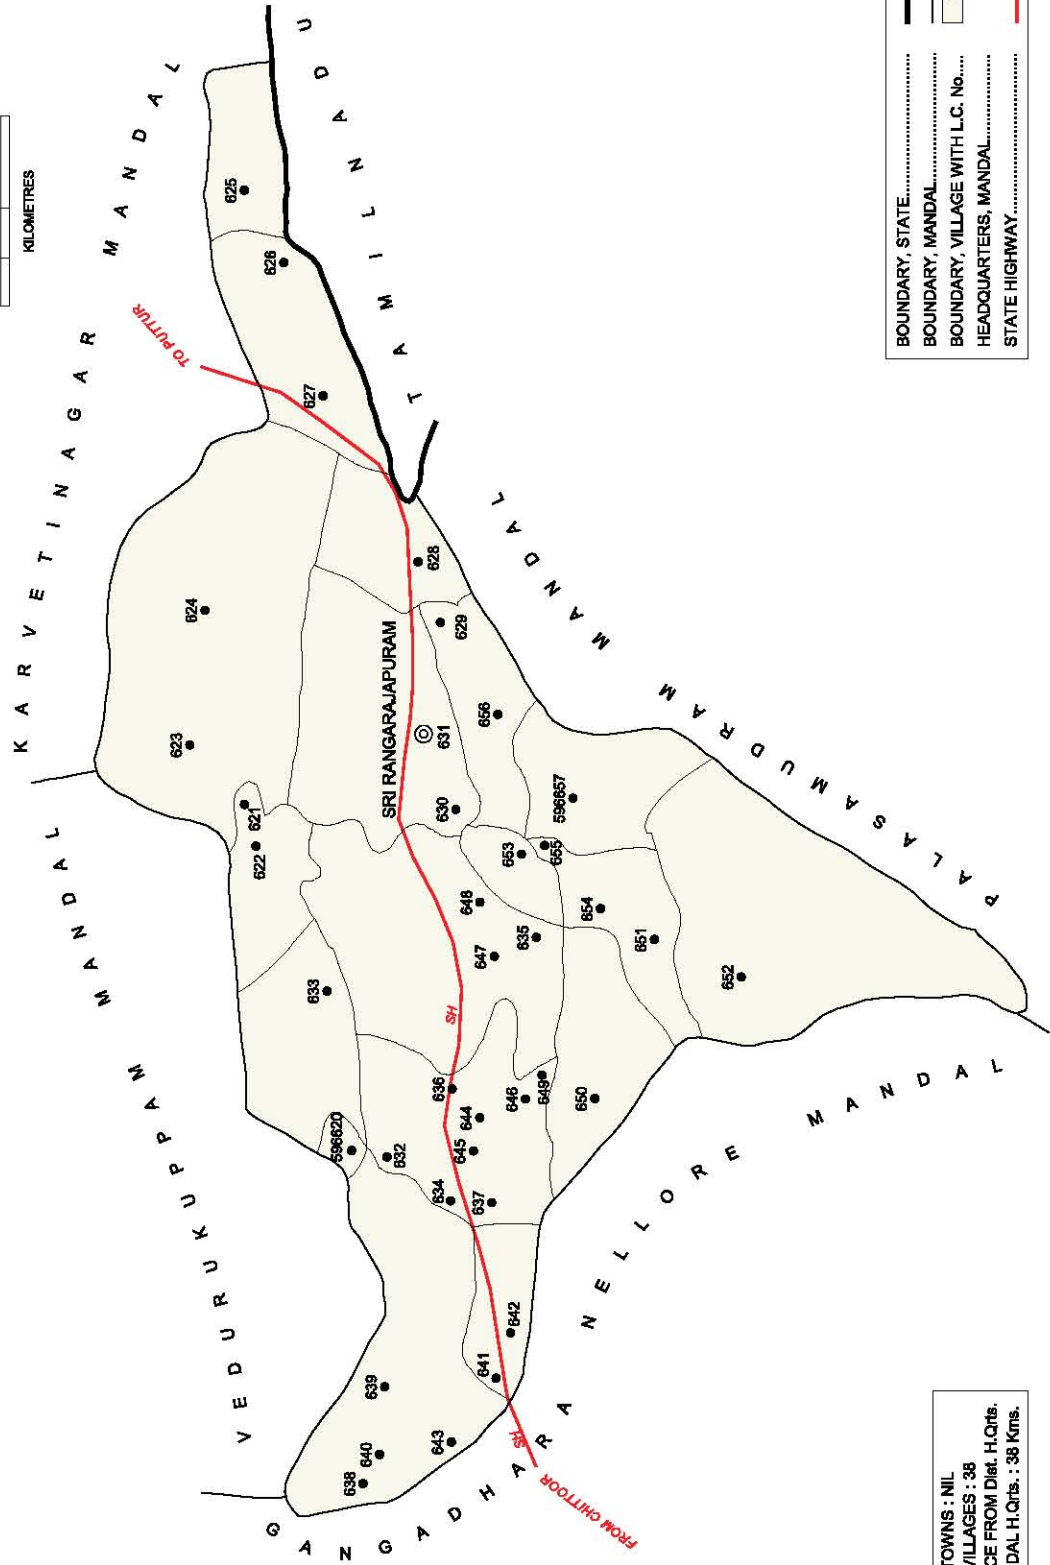

INDIA
ANDHRA PRADESH
SRI RANGARAJAPURAM MANDAL
CHITTOOR DISTRICT

————— BOUNDARY, STATE
————— BOUNDARY, MANDAL
596857 BOUNDARY, VILLAGE WITH L.C. No.....
⊙ HEADQUARTERS, MANDAL
—SH— STATE HIGHWAY

No. OF TOWNS : NIL
No. OF VILLAGES : 38
DISTANCE FROM Dist. H.Qrts.
TO MANDAL H.Qrts. : 38 Kms.