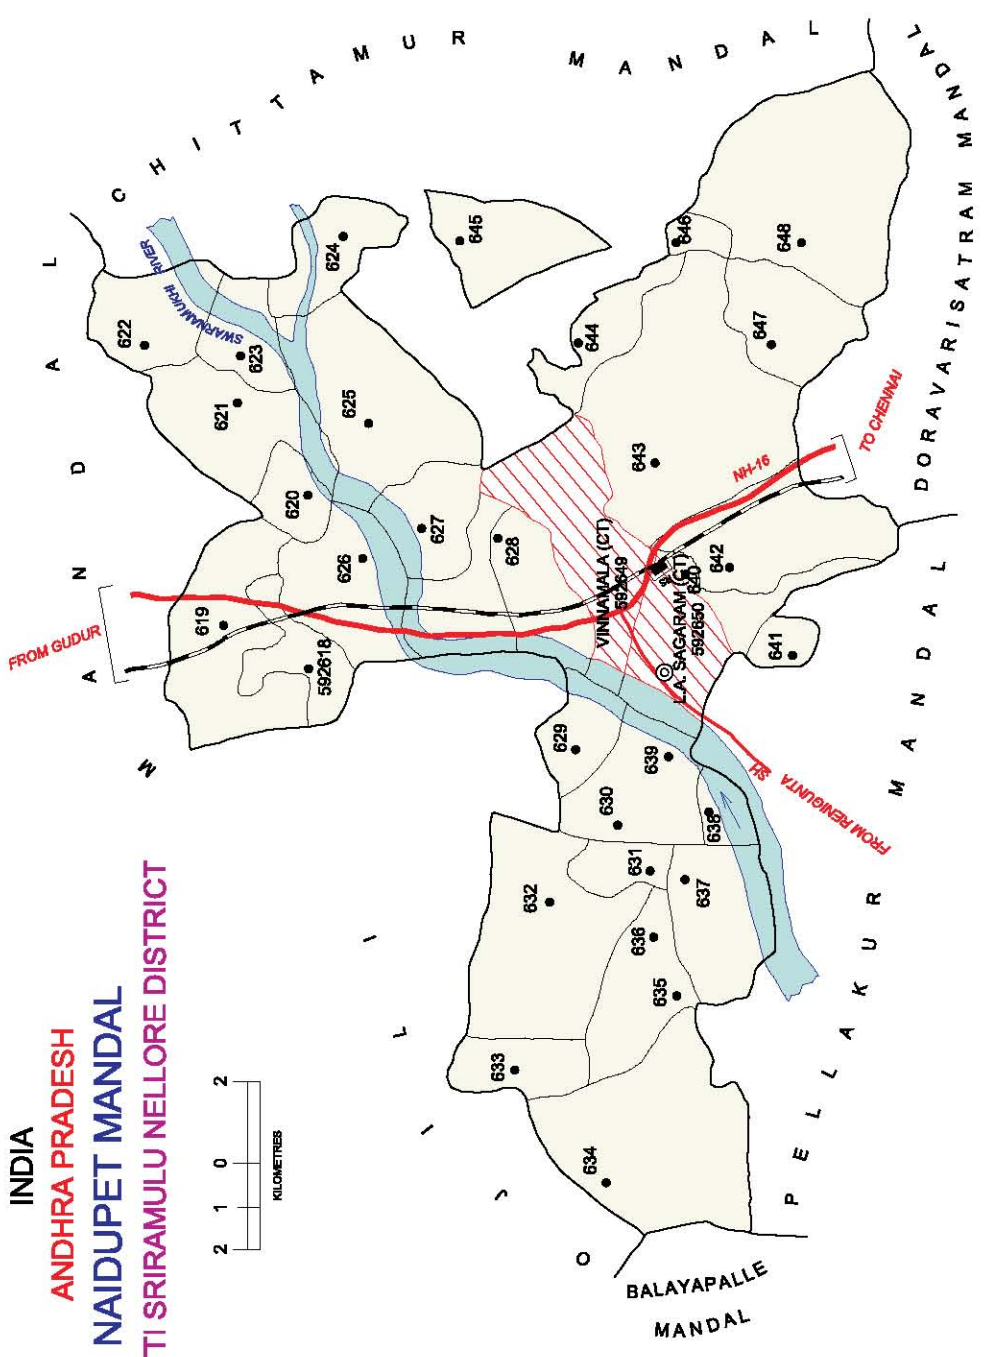

INDIA
ANDHRA PRADESH
NAIDUPET MANDAL
SRI POTTI SRIRAMULU NELLORE DISTRICT

BOUNDARY, MANDAL	592648
BOUNDARY, VILLAGE WITH L.C.No	
HEADQUARTERS, MANDAL	
NATIONAL HIGHWAY	NH-16
STATE HIGHWAY	SR
RAILWAY LINE WITH STATION BROAD GAUGE	RS
RIVER/STREAM/TANK	
CENSUS TOWN WITH L.C. No	592650

No. OF TOWNS : 2
No. OF VILLAGES : 31
DISTANCE FROM Dist. H.Qtrs.
TO MANDAL : 65 Kms.

Note: 1. Vinnamala (649) Village is fully included in Vinnamala (C.T).
2. L.A.Sagarani (650) Village is fully included in L.A.Sagarani (C.T).