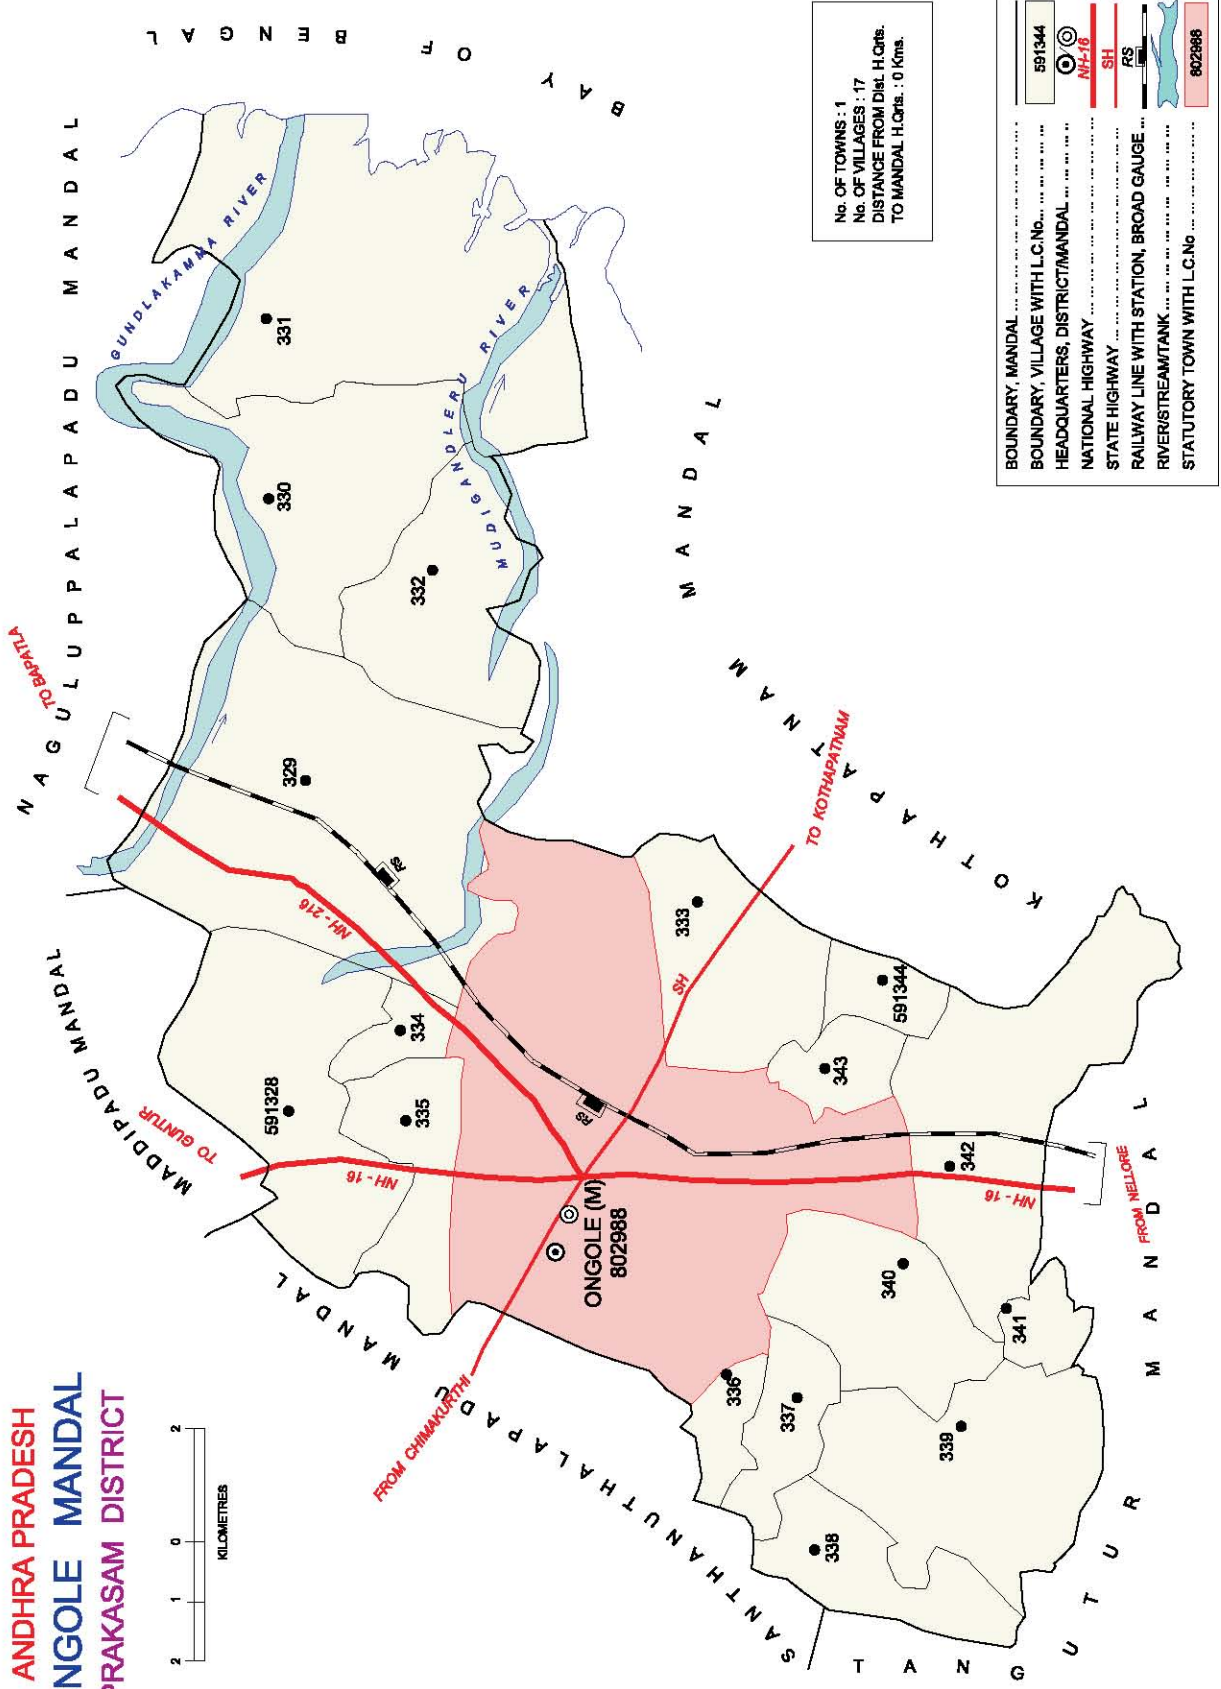

INDIA
ANDHRA PRADESH
ONGOLE MANDAL
PRAKASAM DISTRICT