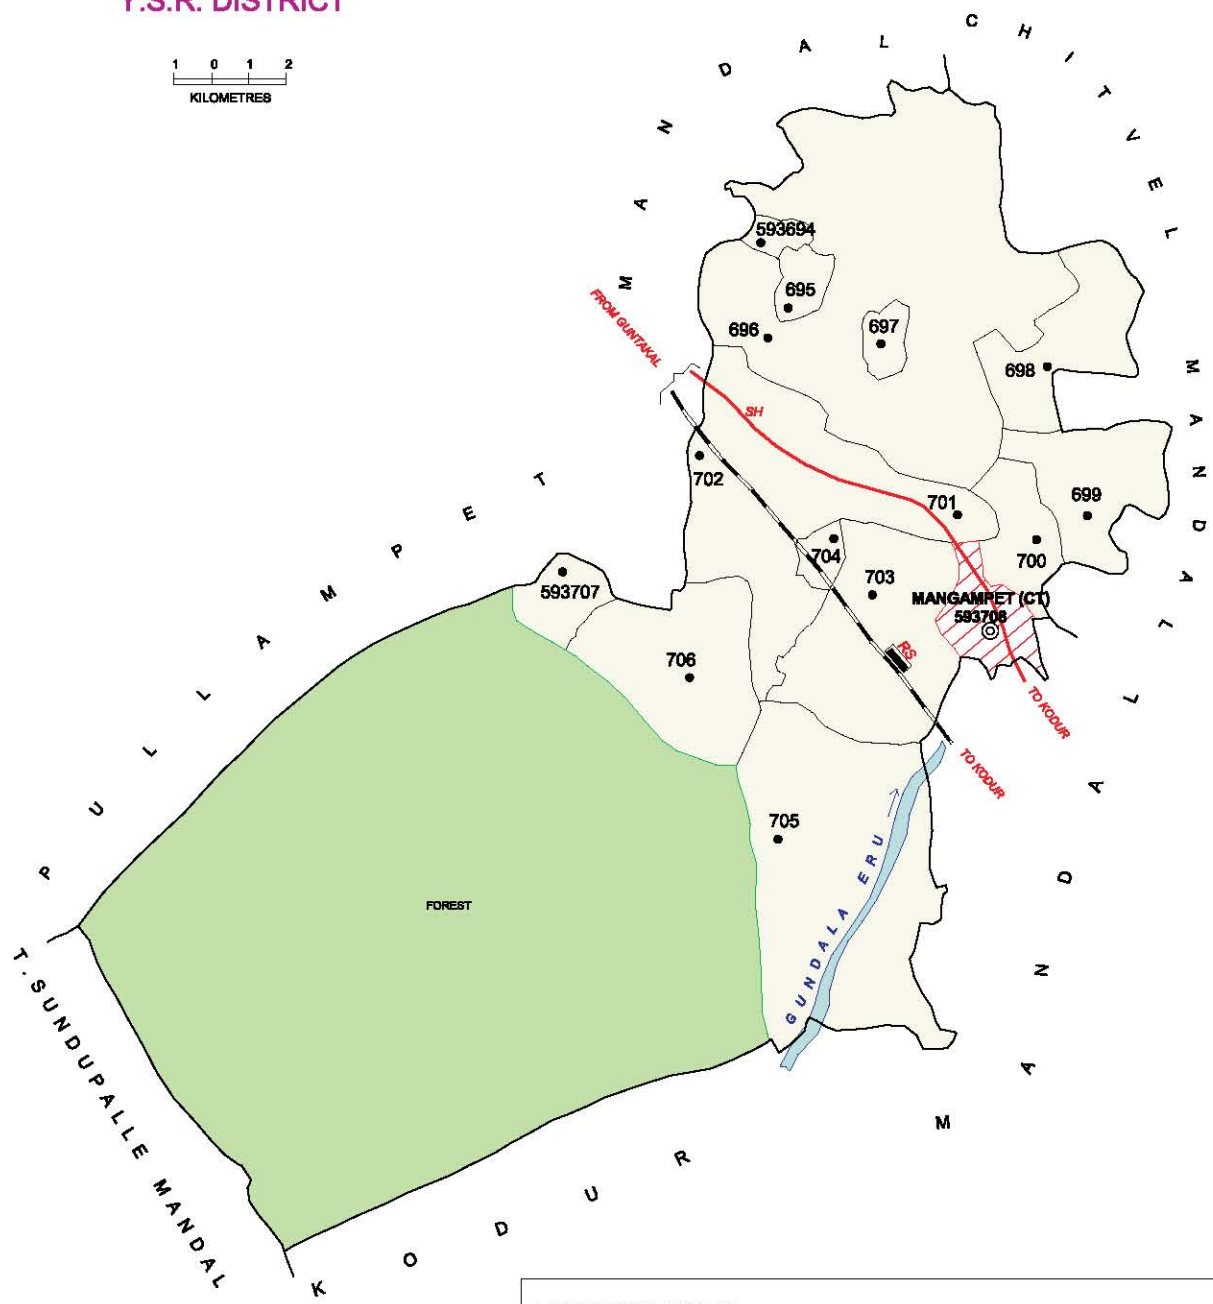

INDIA
ANDHRA PRADESH
OBULAVARIPALLE MANDAL
Y.S.R. DISTRICT

NO. OF TOWNS : 1
NO. OF VILLAGES : 14
DISTANCE FROM DIST. H. Qrts.
TO MANDAL H.Qrts.: 89 Kms.

BOUNDARY, MANDAL	.....
BOUNDARY, VILLAGE WITH L.C.No	.....
HEAD QUARTERS, MANDAL	.....
STATE HIGHWAY	.....
RAILWAY LINE WITH STATION, BROAD GAUGE ...	.....
RIVER / STREAM / TANK	.....
FOREST	.....
CENSUS TOWN WITH LCNo	.....

Note : Mangampet village has become Mangampet CT.