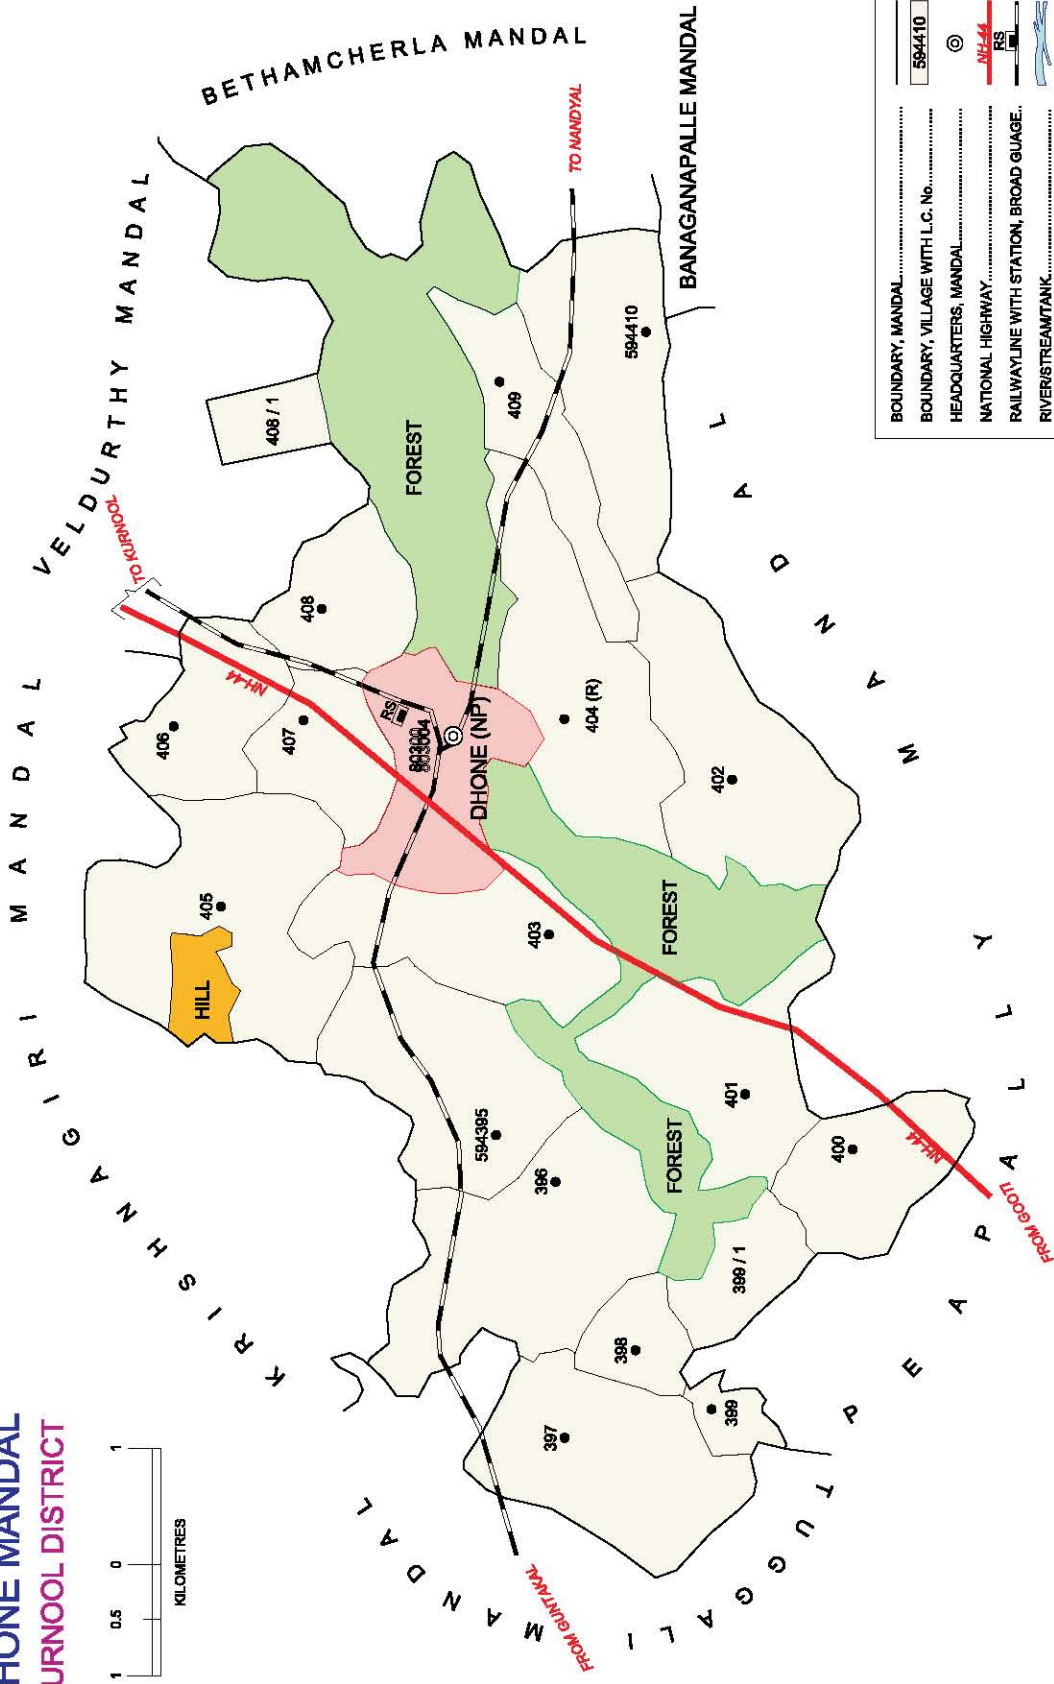

INDIA
ANDHRA PRADESH
DHONE MANDAL
KURNOOL DISTRICT

BOUNDARY, MANDAL.....	594410
BOUNDARY, VILLAGE WITH L.C. No.....	
HEADQUARTERS, MANDAL.....	
NATIONAL HIGHWAY.....	NH-44
RAILWAYLINE WITH STATION, BROAD GAUGE.....	RS
RIVER/STREAM/TANK.....	
FOREST.....	
HILL.....	HILL
STATUTORY TOWN WITH L.C. No.....	803004

NO. OF TOWNS : 1
NO. OF VILLAGES : 16
DISTANCE FROM Dist. H.Qrts.
TO MANDAL H.Qrts : 52 Kms.

Note: Dhone (R) @ Dronachalam village (404) is partly included in Dhone (NP)