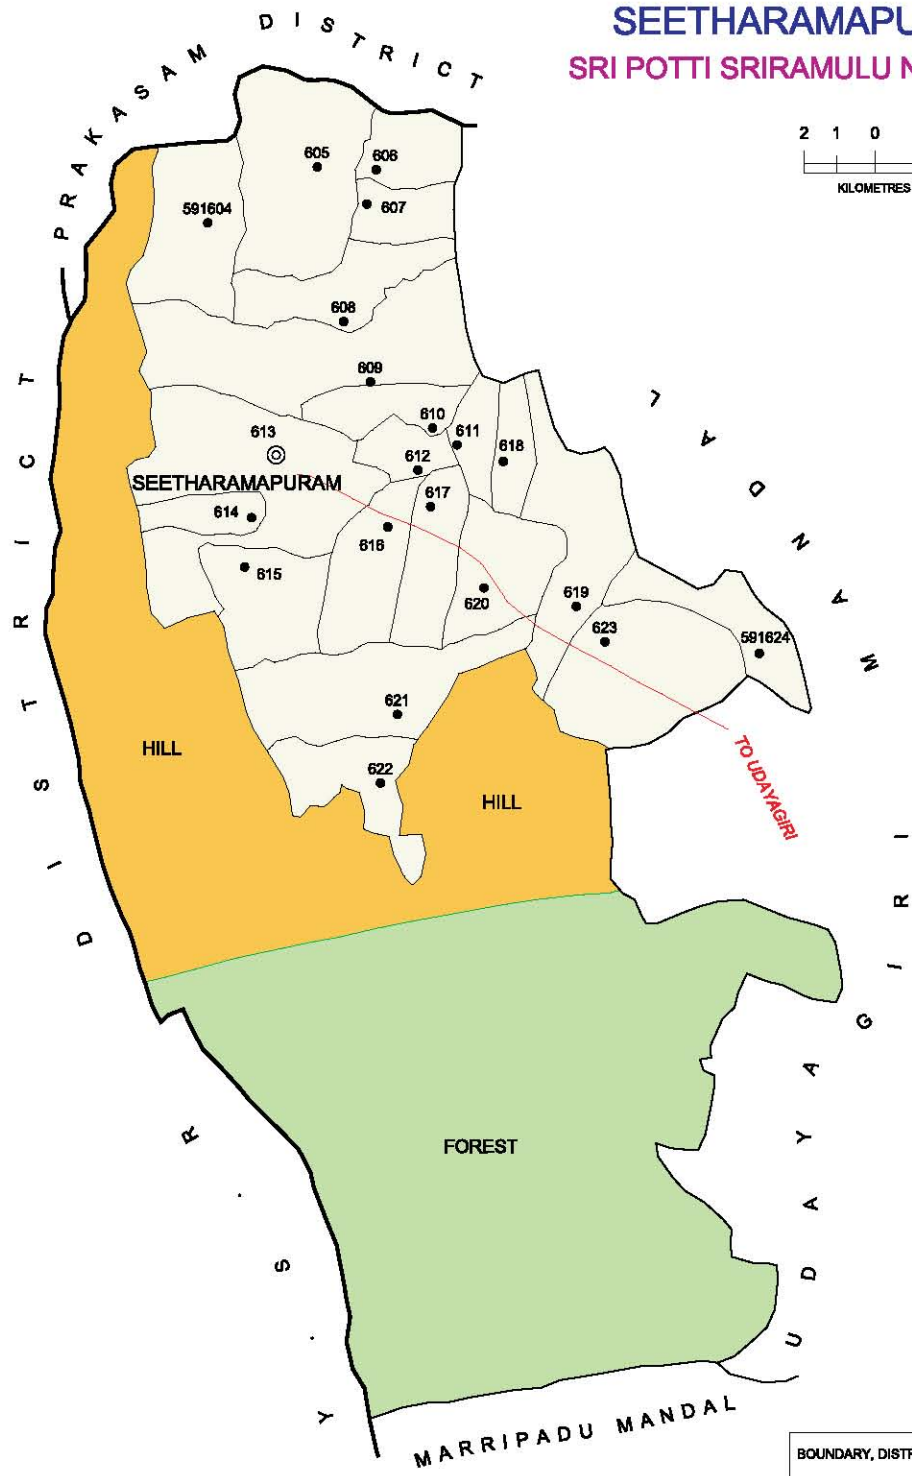

INDIA
ANDHRA PRADESH
SEETHARAMAPURAM MANDAL
SRI POTTI SRIRAMULU NELLORE DISTRICT

No. OF TOWNS : NIL
No. OF VILLAGES : 21
DISTANCE FROM Dist. H. Qtrs.
TO MANDAL : 125 Kms.

BOUNDARY, DISTRICT.....	—————
BOUNDARY, MANDAL.....	—————
BOUNDARY, VILLAGE WITH L C No.....	————— 591624
HEADQUARTERS, MANDAL.....	⊙
OTHER IMPORTANT ROADS.....	—————
FOREST.....	■ (Green)
HILL.....	■ (Orange)