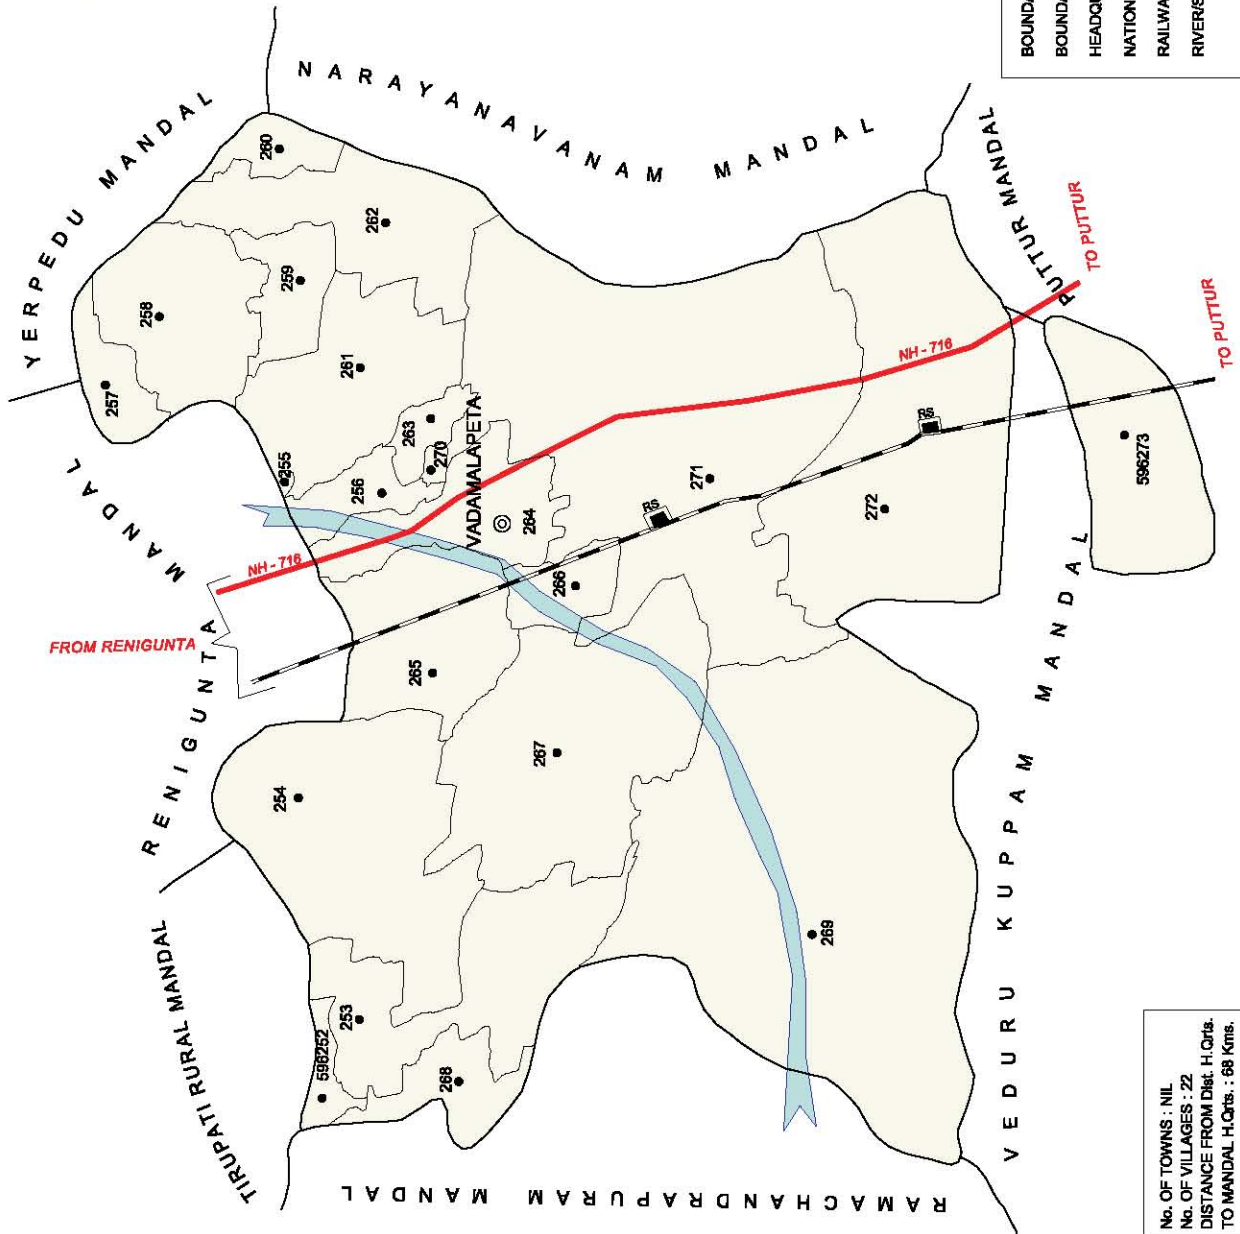

INDIA
ANDHRA PRADESH
VADAMALAPETA MANDAL
CHITTOOR DISTRICT

	BOUNDARY, MANDAL.....
	BOUNDARY, VILLAGE WITH L.C. No.....
	HEADQUARTERS, MANDAL.....
	NATIONAL HIGHWAY .....
	RAILWAY LINE WITH STATION, BROAD GAUGE..
	RIVER/STREAM/TANK.....

Nb. OF TOWNS : NIL
No. OF VILLAGES : 22
DISTANCE FROM Dist. H.Qtrs.
TO MANDAL H.Qtrs. : 68 Kms.