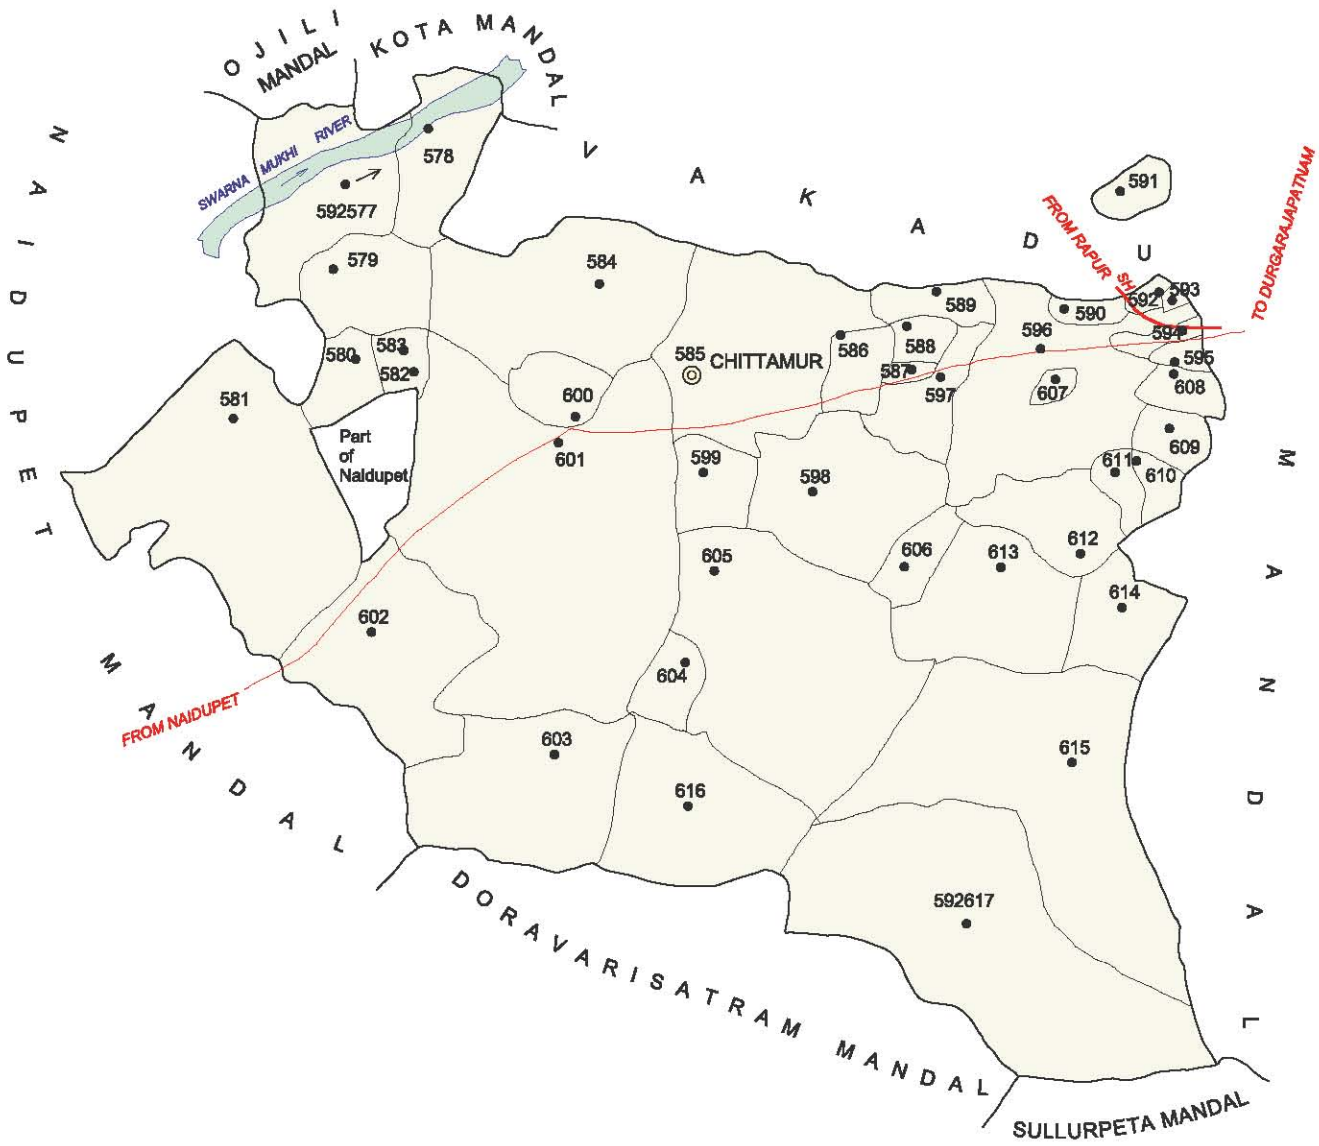

INDIA
ANDHRA PRADESH
CHITTAMUR MANDAL
SRI POTTI SRIRAMULU NELLORE DISTRICT

No. OF TOWNS : NIL
No. OF VILLAGES : 41
DISTANCE FROM Dist. H.Qtrs.
TO MANDAL : 75 Kms.

BOUNDARY, MANDAL	—————
BOUNDARY, VILLAGE WITH L.C.No	————— 592617
HEADQUARTERS, MANDAL	⊙
STATE HIGHWAY	—SH—
OTHER IMPORTANT ROADS.....	—————
RIVER/STREAM/TANK.....