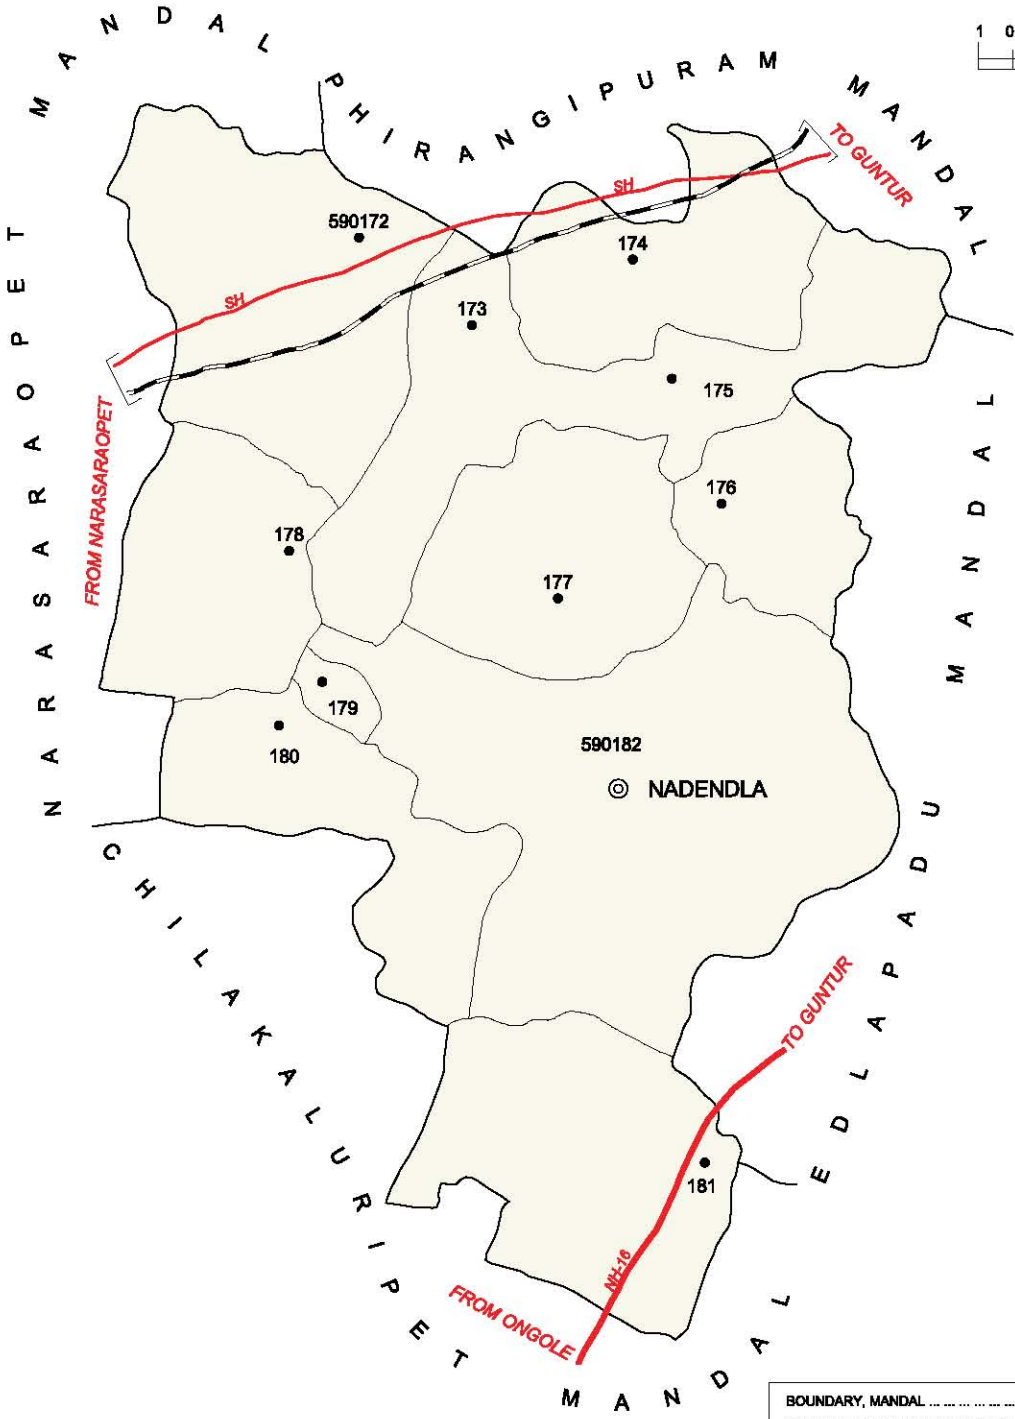

INDIA
ANDHRA PRADESH
NADENDLA MANDAL
GUNTUR DISTRICT

No. OF TOWNS : NIL
No. OF VILLAGES : 11
DISTANCE FROM Dist. H. Qtrs.
TO MANDAL H. Qtrs. : 27 Kms.

BOUNDARY, MANDAL	—————
BOUNDARY, VILLAGE WITH LC NO	590172
HEADQUARTERS, MANDAL	⊙
NATIONAL HIGHWAY	NH-16
STATE HIGHWAY	SH
RAILWAY LINE, BROAD GAUGE	—————