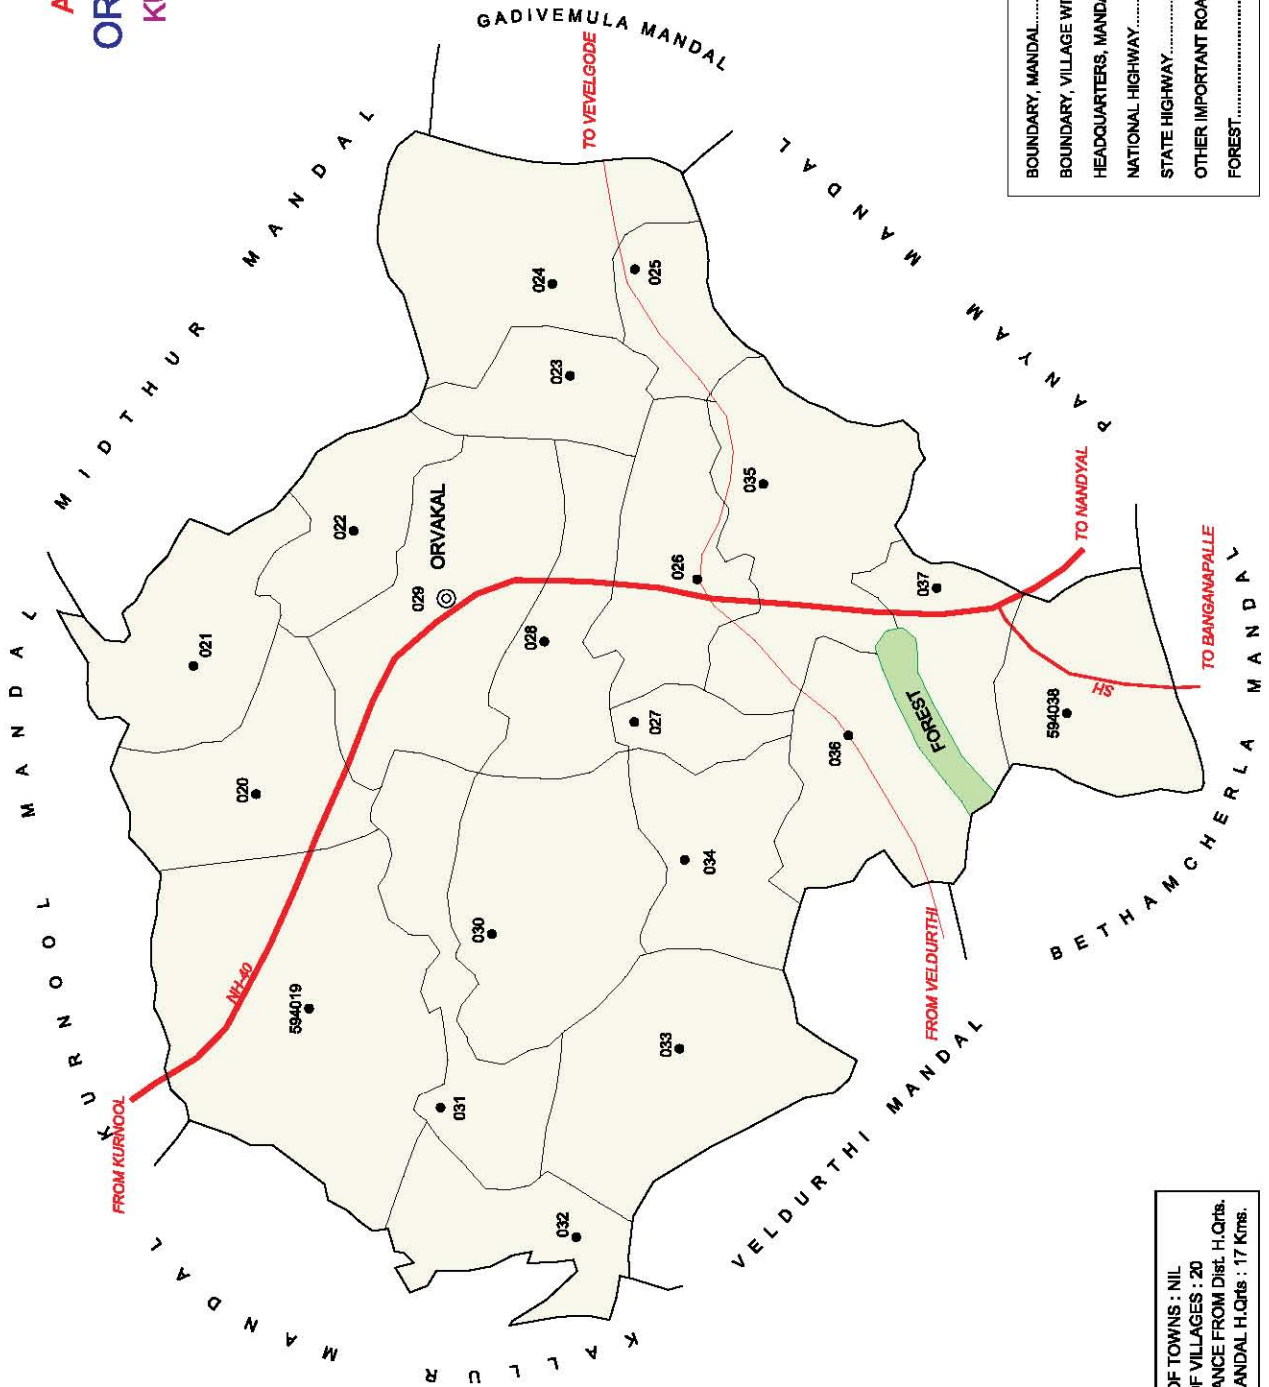

INDIA
ANDHRA PRADESH
ORVAKAL MANDAL
KURNOOL DISTRICT

BOUNDARY, MANDAL.....	594038
BOUNDARY, VILLAGE WITH L.C. No.....	⊙
HEADQUARTERS, MANDAL.....	NH-40
NATIONAL HIGHWAY.....	SH
STATE HIGHWAY.....	
OTHER IMPORTANT ROADS.....	
FOREST.....	

NO. OF TOWNS : NIL
NO. OF VILLAGES : 20
DISTANCE FROM Dist. H.Q. to
TO MANDAL H.Q. : 17 Kms.