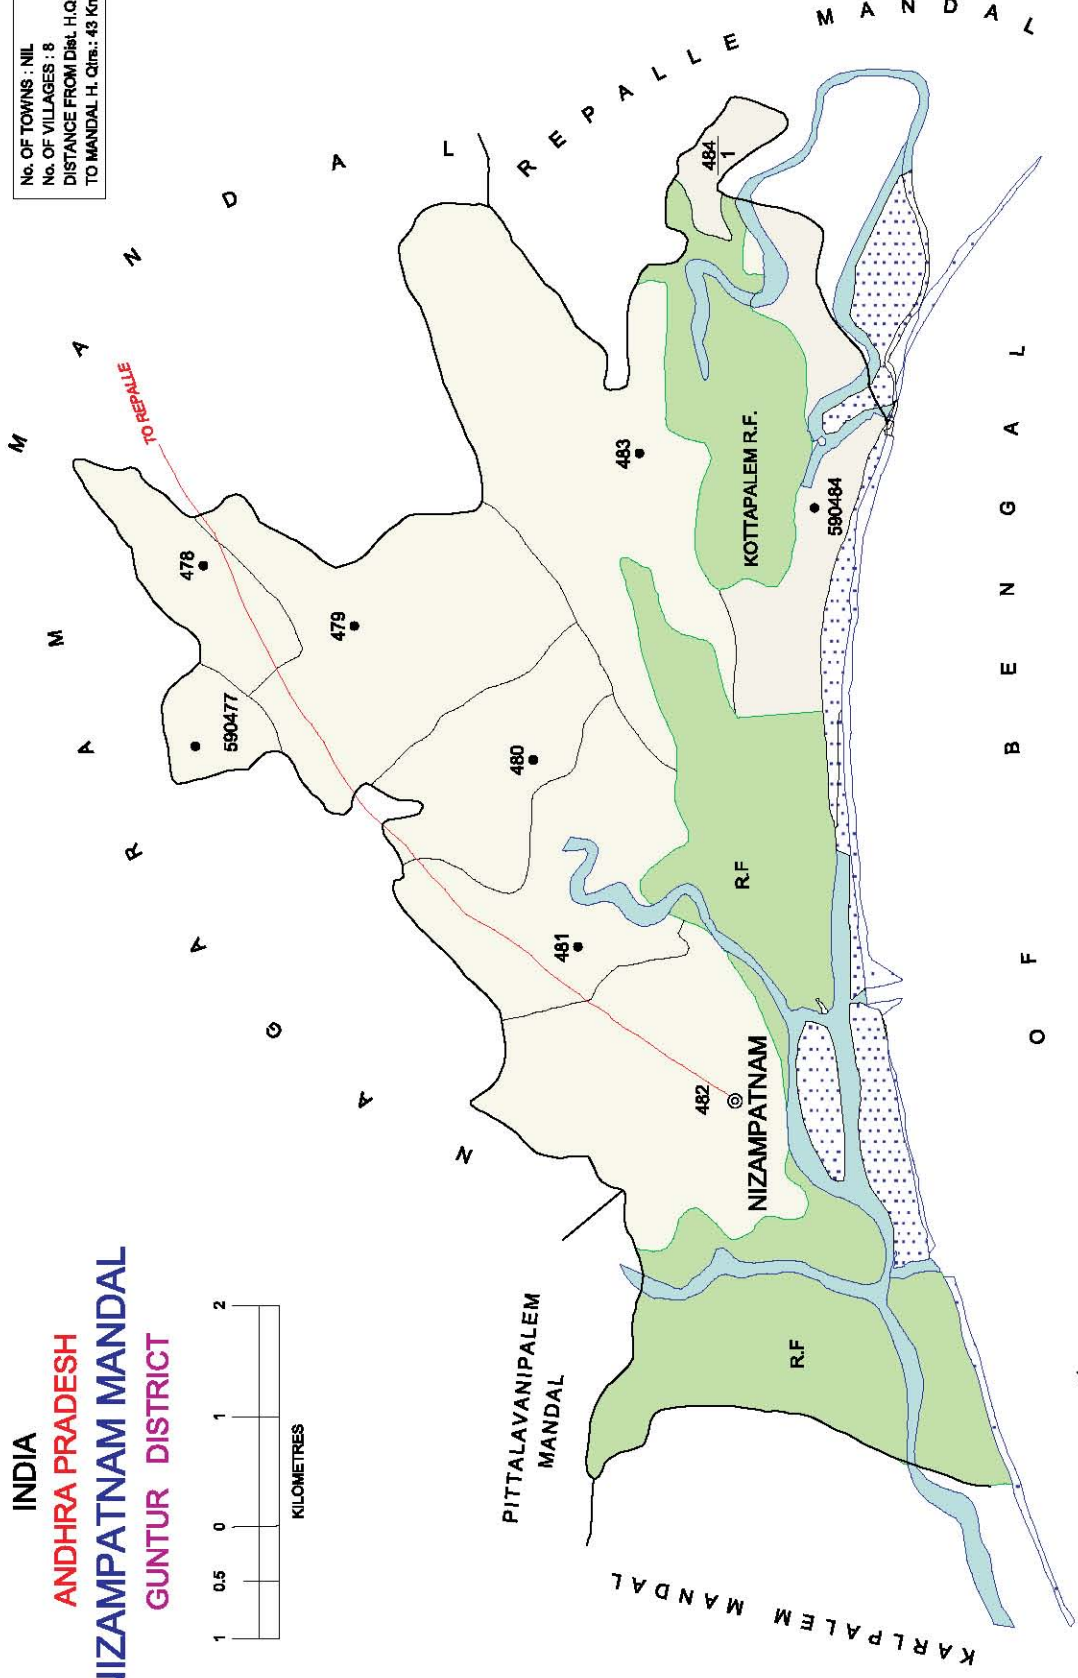

INDIA
ANDHRA PRADESH
NIZAMPATNAM MANDAL
GUNTUR DISTRICT

No. OF TOWNS : NIL
No. OF VILLAGES : 8
DISTANCE FROM Dist. H. Qtrs.
TO MANDAL H. Qtrs.: 43 Kms.

.....	BOUNDARY, MANDAL
.....	BOUNDARY, VILLAGE WITH LC NO
.....	HEADQUARTERS, MANDAL
.....	OTHER IMPORTANT ROADS.
.....	RIVER / STREAM / TANK
.....	FOREST
.....	590477
.....	⊙
.....	R.F.