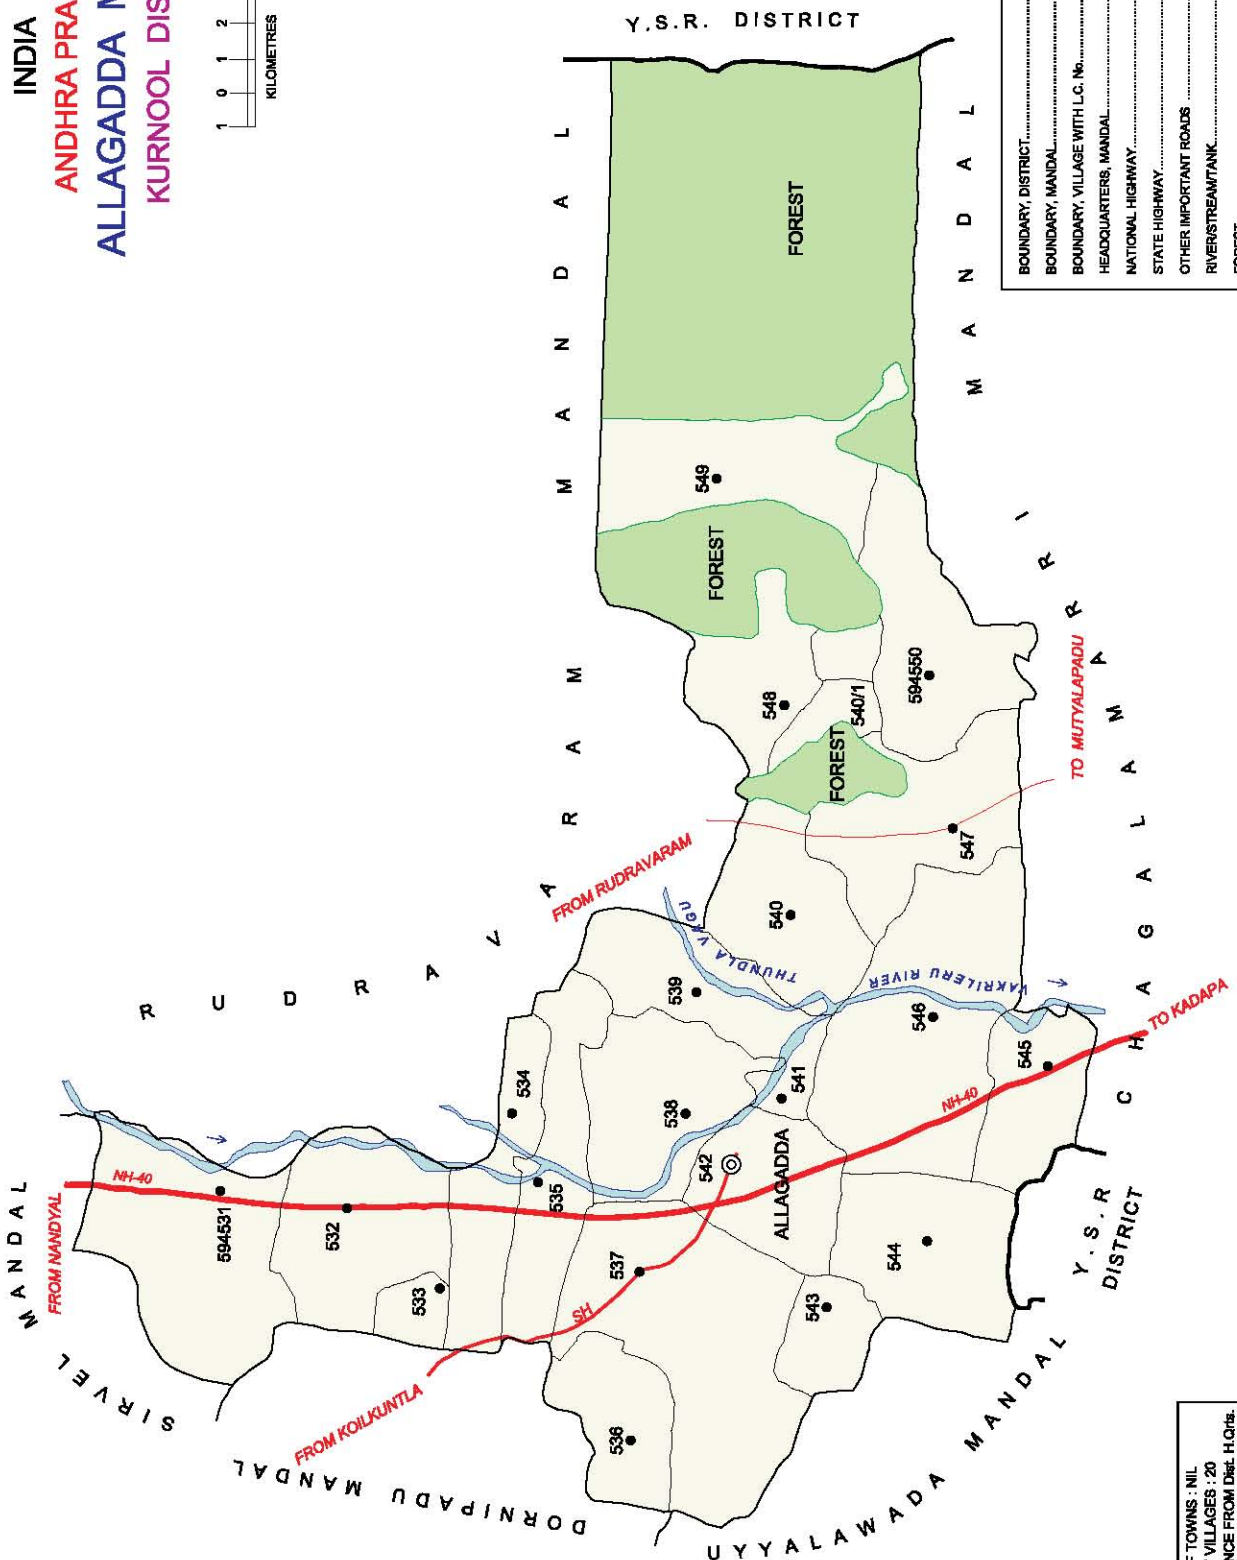

INDIA

ANDHRA PRADESH

ALLAGADDA MANDAL

KURNOOL DISTRICT

---	BOUNDARY, DISTRICT
---	BOUNDARY, MANDAL
---	BOUNDARY, VILLAGE WITH L.C. No.
---	HEADQUARTERS, MANDAL
---	NATIONAL HIGHWAY
---	STATE HIGHWAY
---	OTHER IMPORTANT ROADS
---	RIVER/STREAM/TANK
---	FOREST

NO. OF TOWNS :	NIL
NO OF VILLAGES :	20
DISTANCE FROM Dist. H.Qtrs.	
TO MANDAL H.Qtrs :	92 Kms.