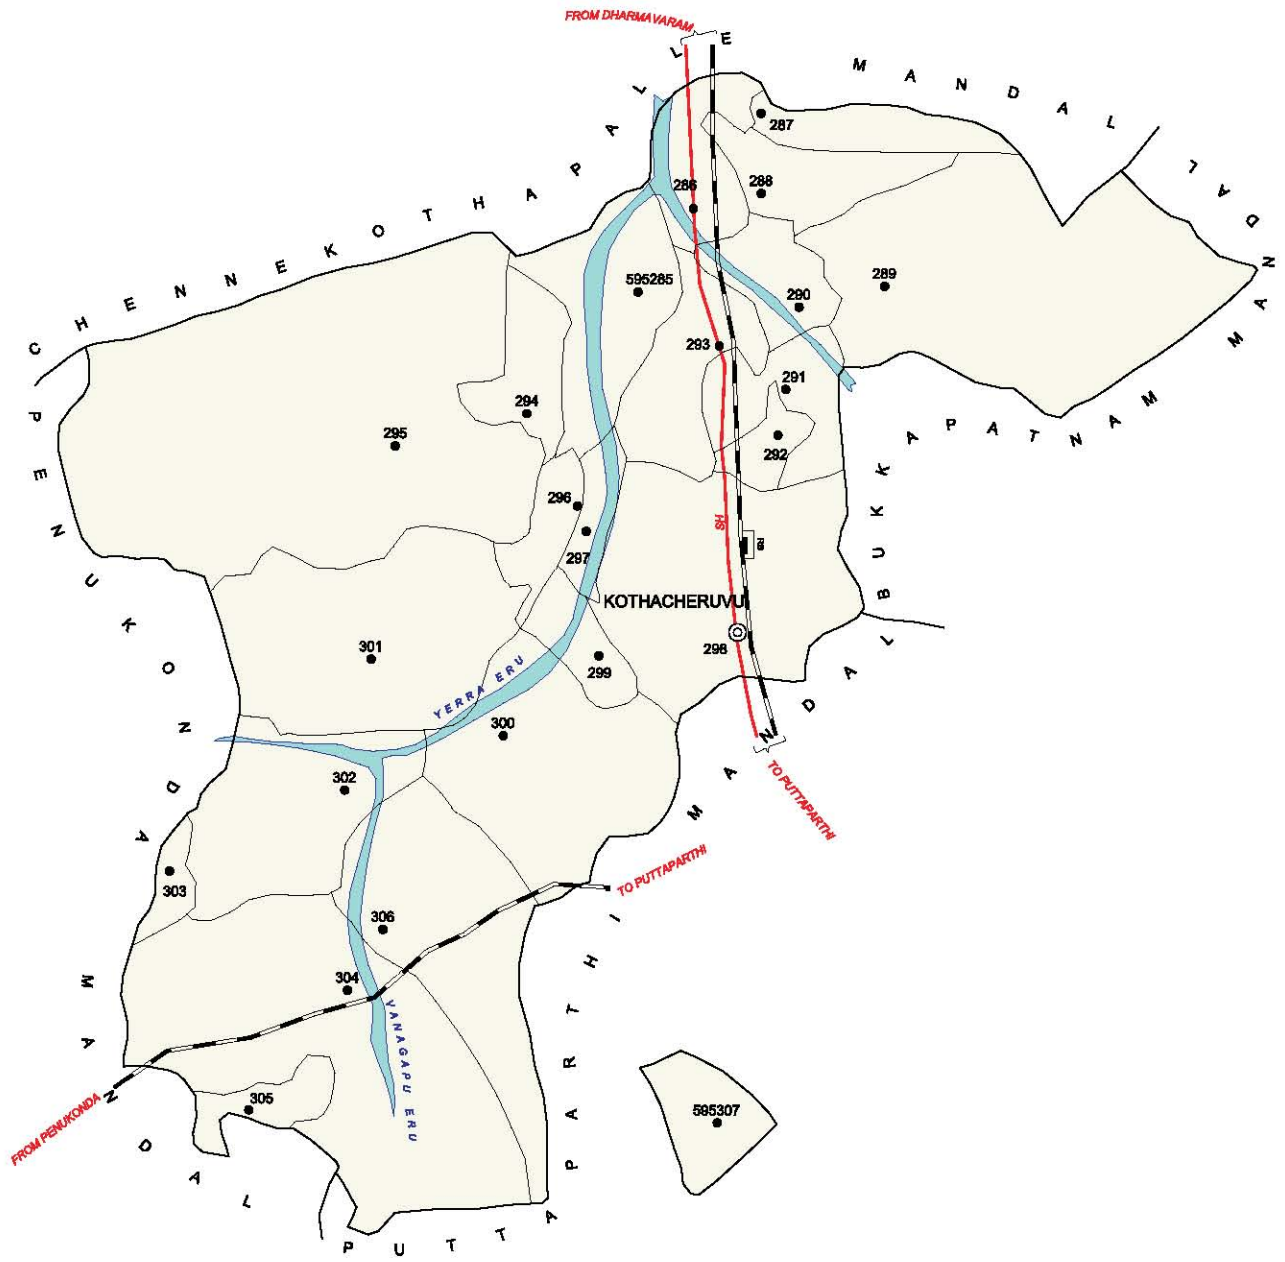

INDIA
ANDHRA PRADESH
KOTHACHERUVU MANDAL
ANANTAPUR DISTRICT

No. OF TOWNS : NIL
No. OF VILLAGES : 23
DISTANCE FROM Dist H.Qrts.
TO MANDAL H.Qrts. : 63 Kms.

BOUNDARY, MANDAL	
BOUNDARY, VILLAGE WITH L.C No.	
HEADQUARTERS, MANDAL	
STATE HIGHWAY	
RAILWAY LINE WITH STATION: BROAD GAUGE	
RIVER / STREAM / TANK