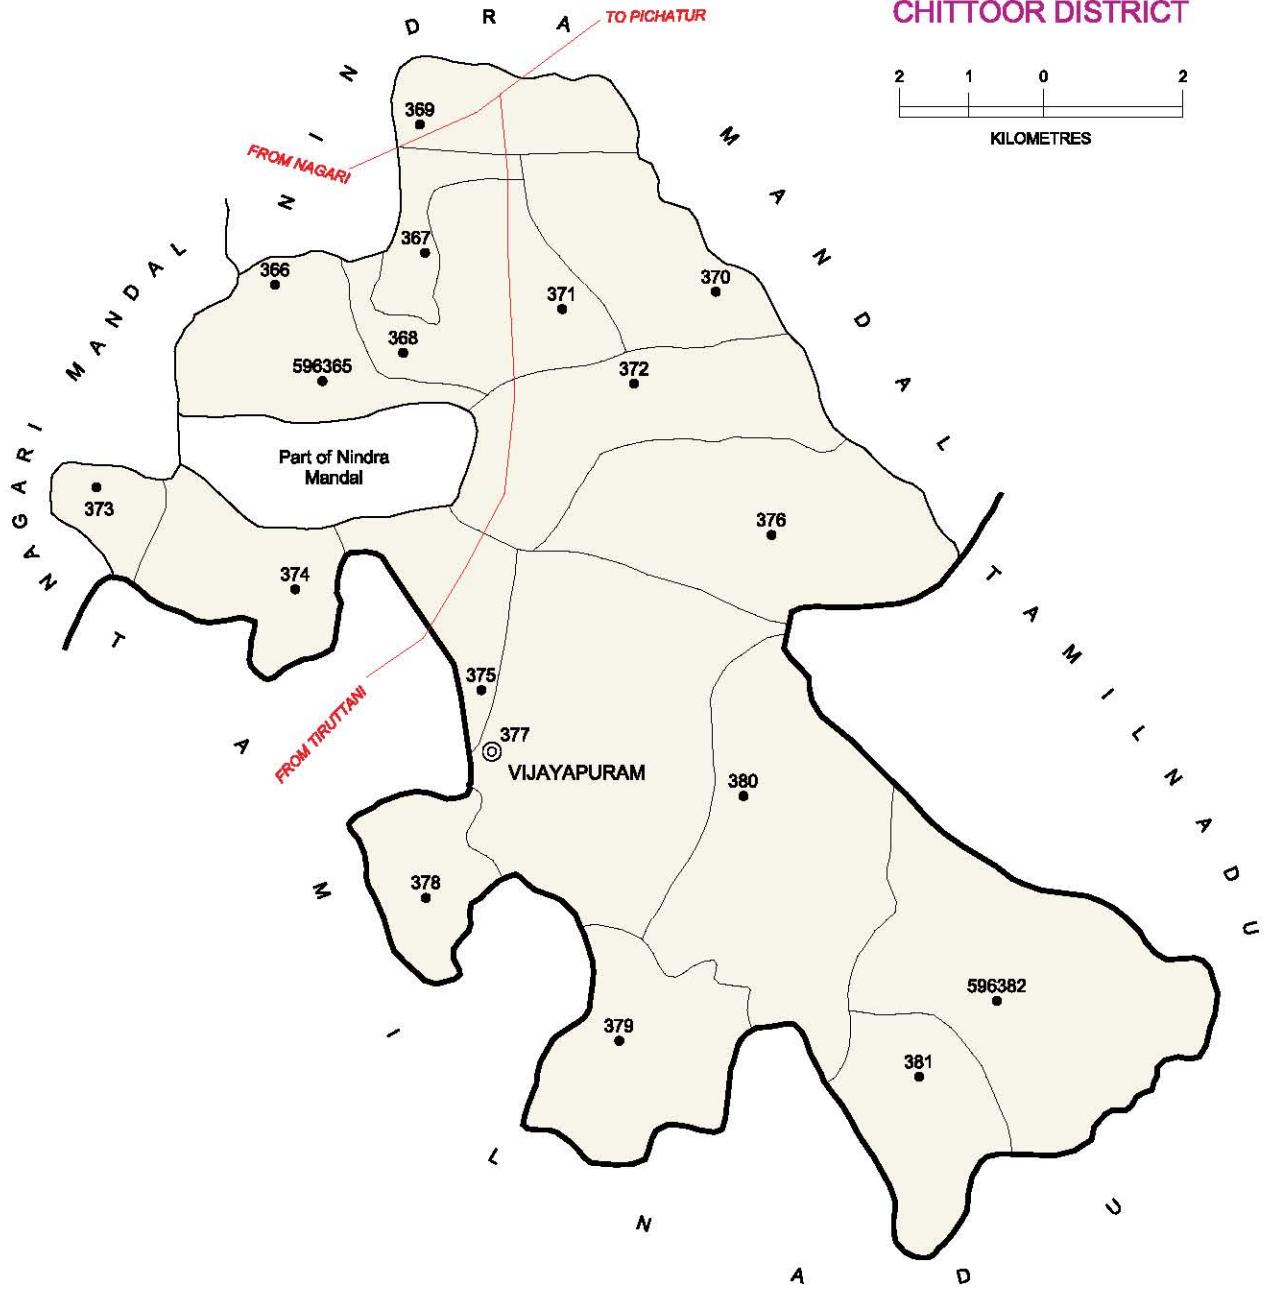

INDIA
ANDHRA PRADESH
VIJAYAPURAM MANDAL
CHITTOOR DISTRICT

No. OF TOWNS : NIL
No. OF VILLAGES : 18
DISTANCE FROM Dist. H.Qrts.
TO MANDAL H.Qrts.: 78 Kms.

BOUNDARY, STATE.....	
BOUNDARY, MANDAL.....	
BOUNDARY, VILLAGE WITH L.C. No...	
HEADQUARTERS, MANDAL.....	
OTHER IMPORTANT ROADS