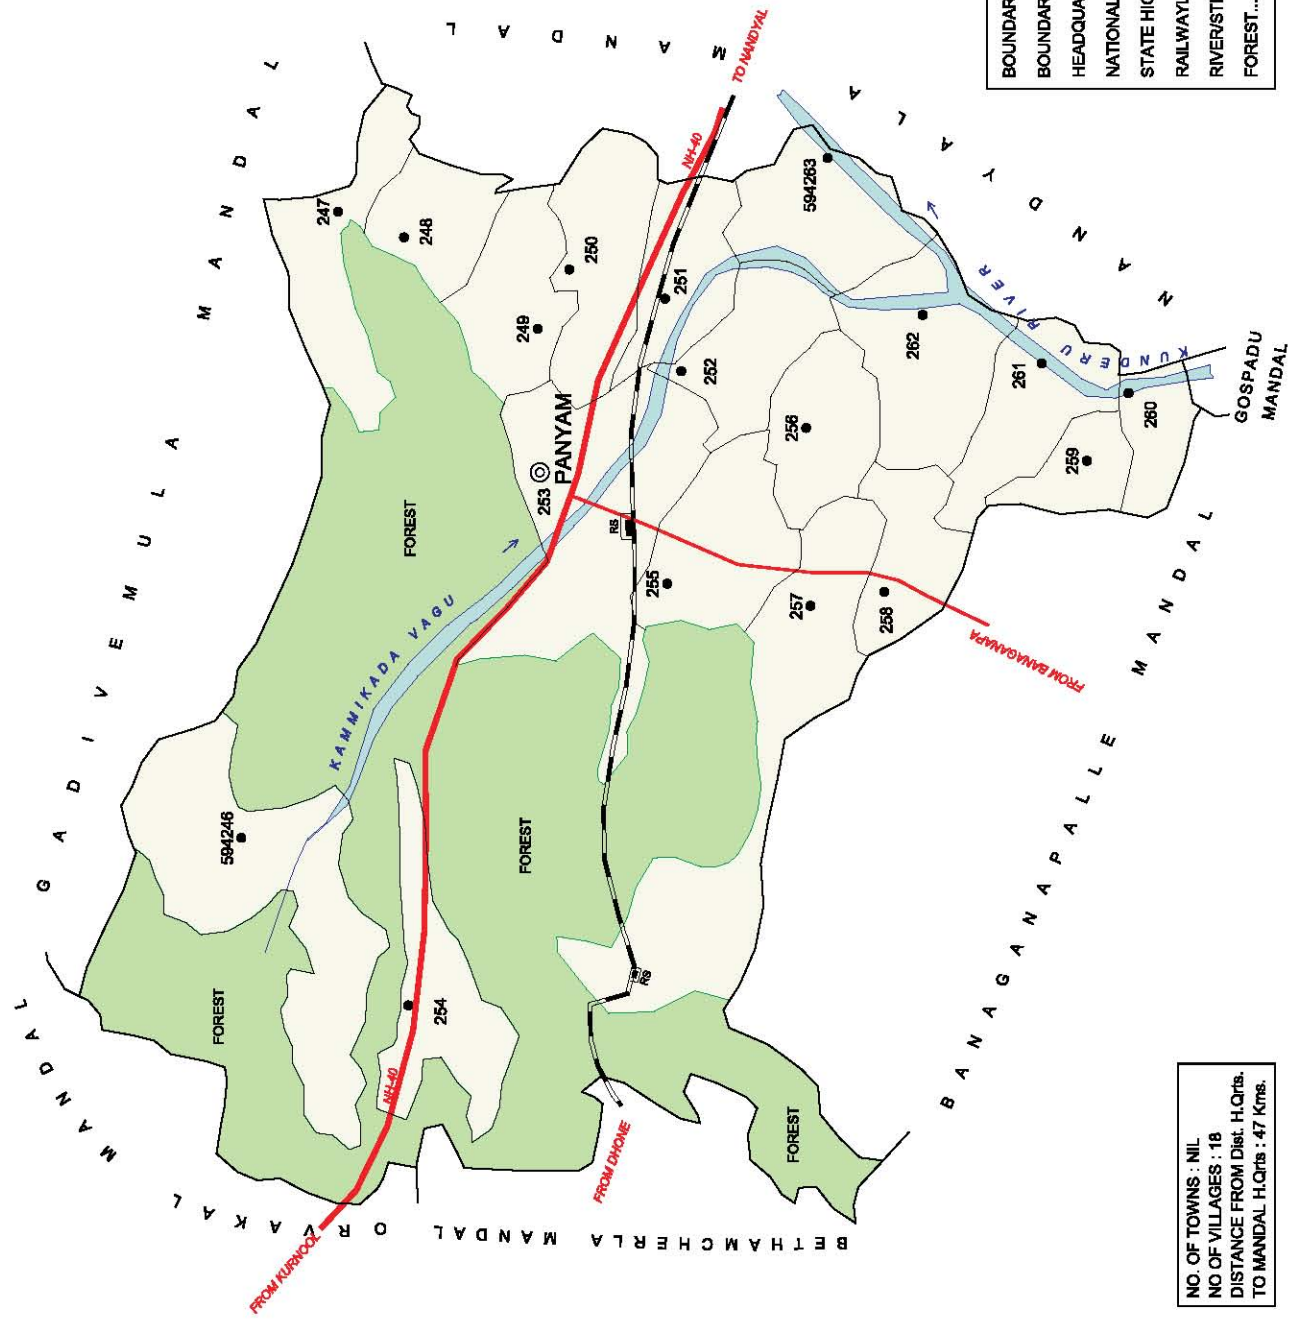

INDIA
ANDHRA PRADESH
PANYAM MANDAL
KURNOOL DISTRICT

.....	BOUNDARY, MANDAL.....
.....	BOUNDARY, VILLAGE WITH L.C. No.....
.....	HEADQUARTERS, MANDAL.....
.....	NATIONAL HIGHWAY.....
.....	STATE HIGHWAY.....
.....	RAILWAYLINE WITH STATION, BROAD GAUGE.....
.....	RIVER/STREAM/TANK.....
.....	FOREST.....

NO. OF TOWNS : NIL
NO. OF VILLAGES : 18
DISTANCE FROM Dist. H.Q.rts.
TO MANDAL H.Q.rts : 47 Kms.