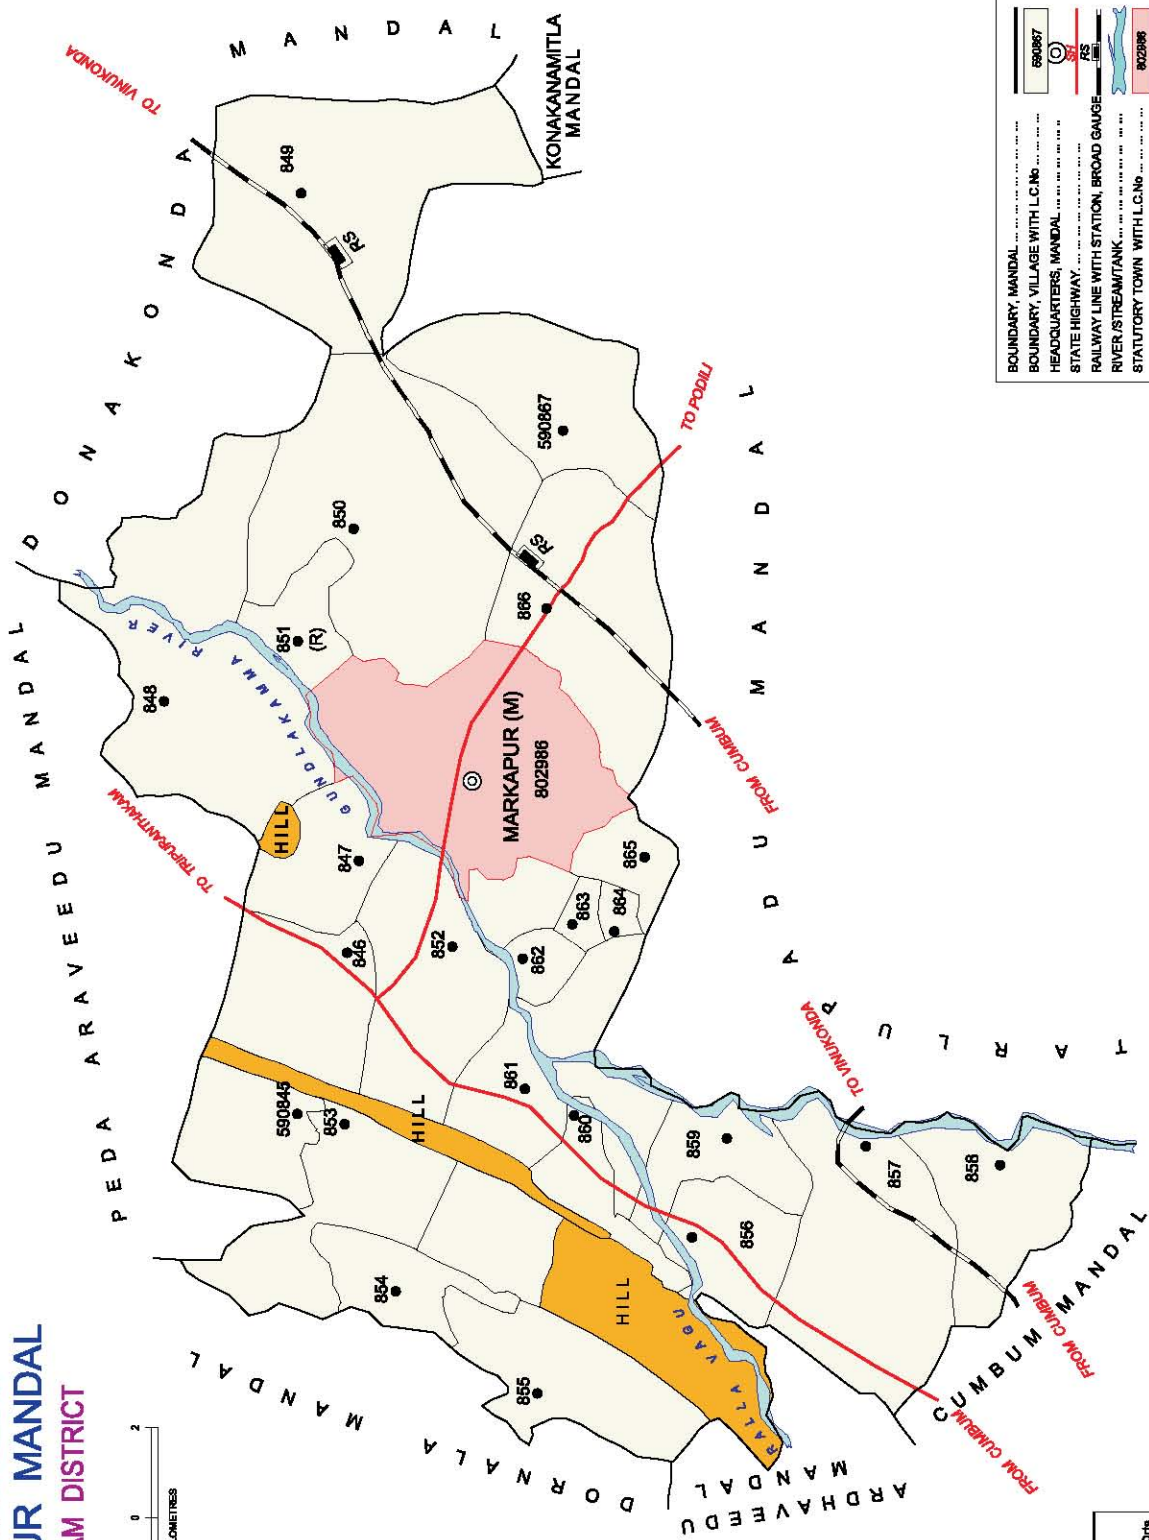

INDIA
ANDHRA PRADESH
MARKAPUR MANDAL
PRAKASAM DISTRICT

BOUNDARY, MANDAL	800867
BOUNDARY, VILLAGE WITH L.C.No.	800867
HEADQUARTERS, MANDAL	802986
STATE HIGHWAY	802986
RAILWAY LINE WITH STATION, BROAD GAUGE	802986
RIVER, STREAM/TANK	802986
STATUTORY TOWN WITH L.C.No.	802986
HILL	802986

No. OF TOWNS : 1
No. OF VILLAGES : 23
DISTANCE FROM Dist. H. Qtrs.
TO MANDAL H. Qtrs. : 94 Kms.