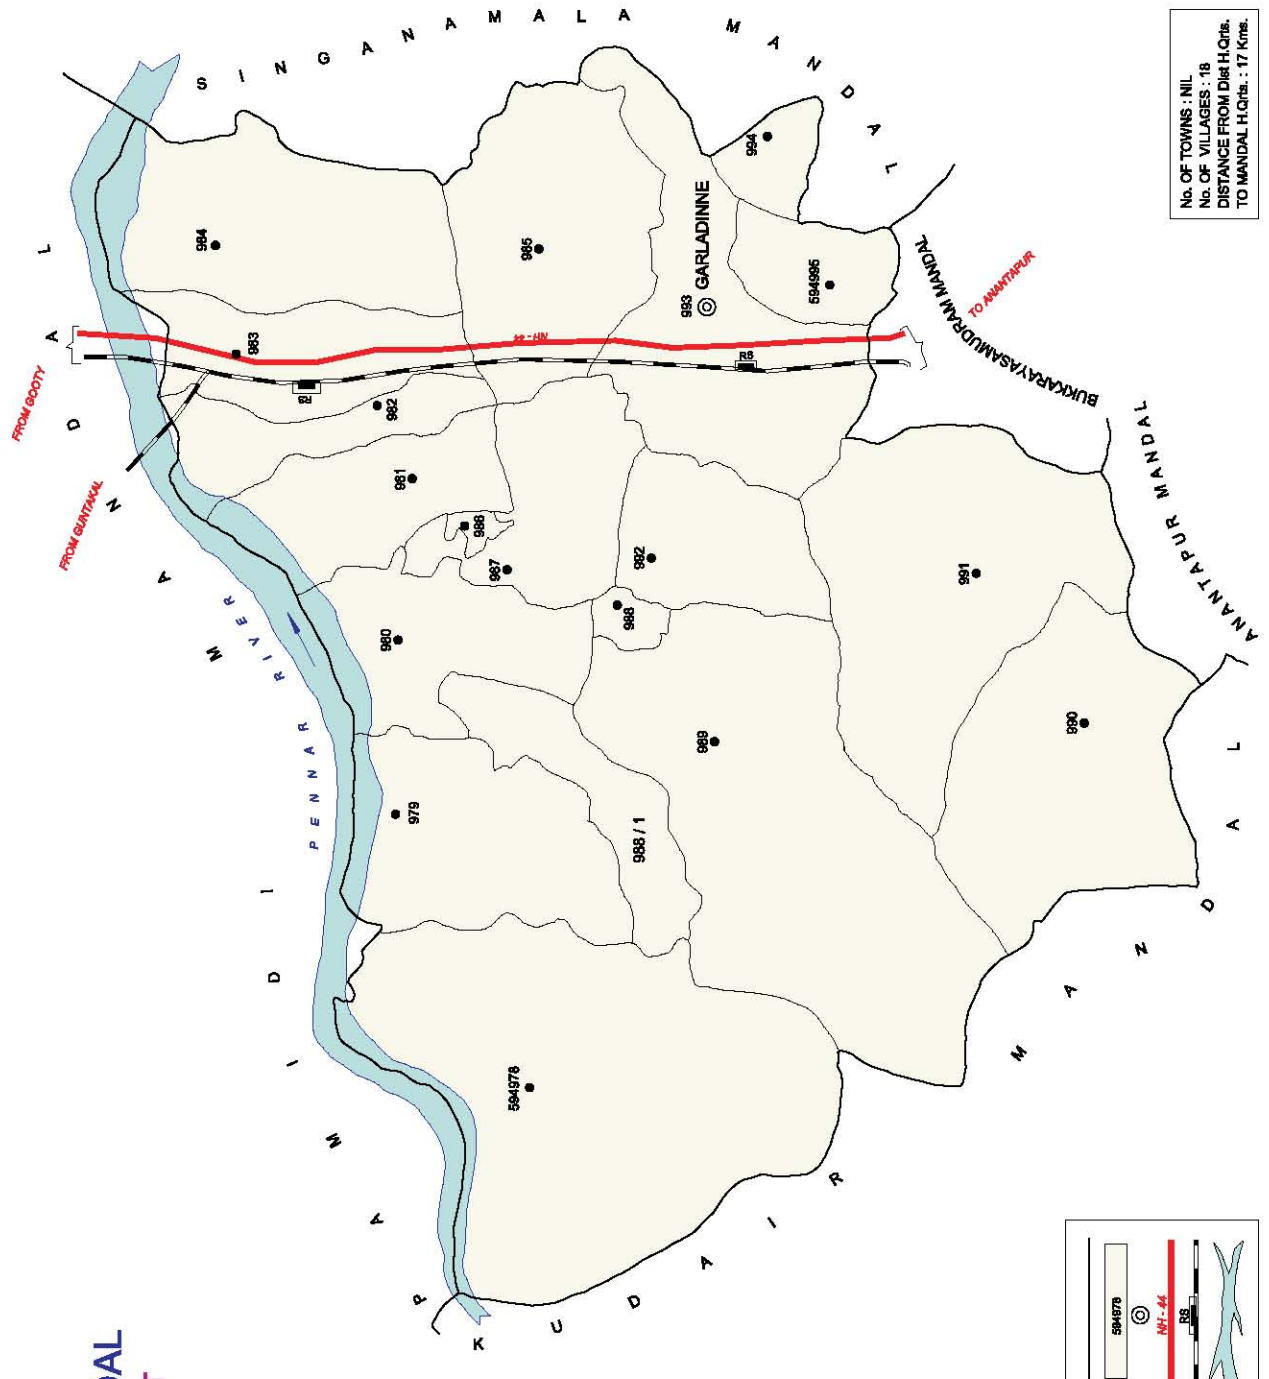

INDIA
ANDHRA PRADESH
GARLADINNE MANDAL
ANANTAPUR DISTRICT

No. OF TOWNS : NIL
No. OF VILLAGES : 18
DISTANCE FROM DIGH Qtrs.
TO MANDAL H.Qtrs. : 17 Kms.