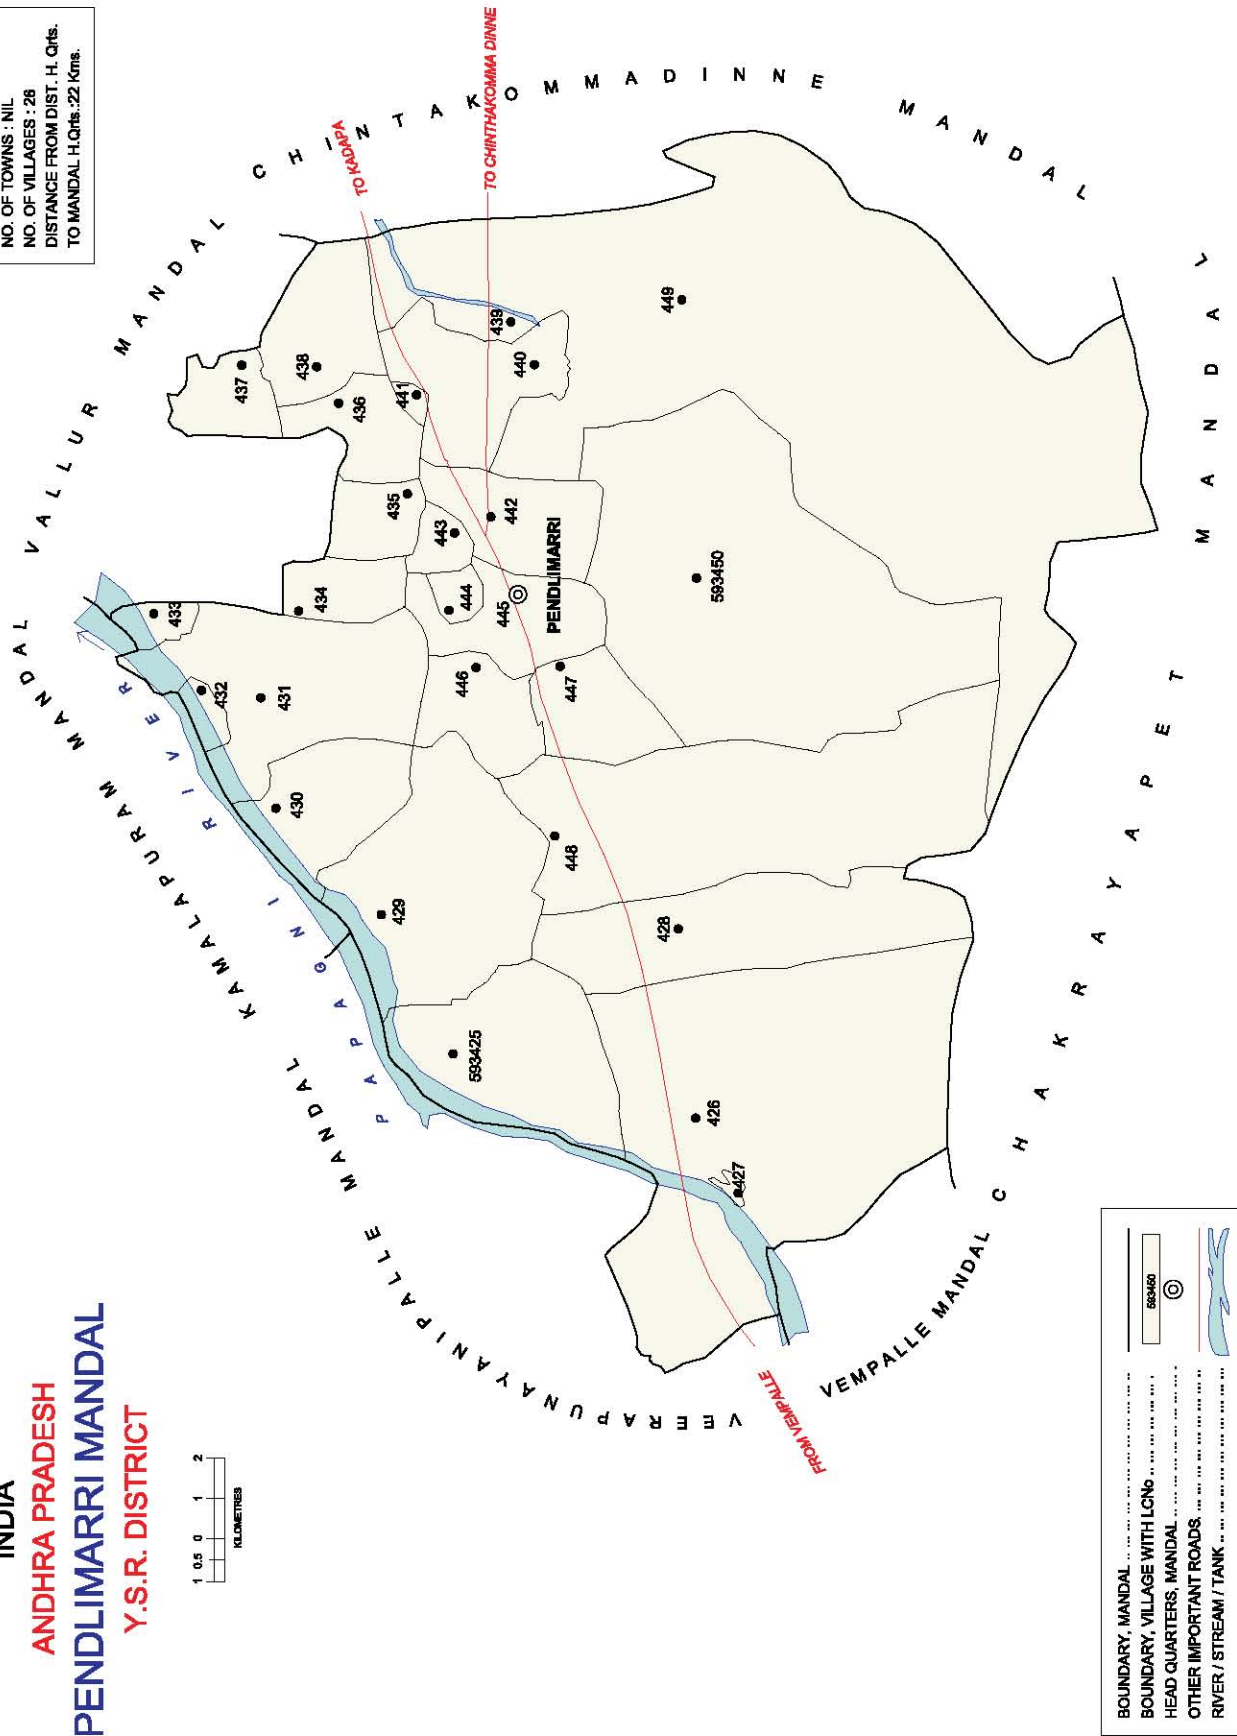

NO. OF TOWNS : NIL  
 NO. OF VILLAGES : 28  
 DISTANCE FROM DIST. H. Qtrs.  
 TO MANDAL H.Qtrs.: 22 Kms.

**INDIA**  
**ANDHRA PRADESH**  
**VEMPALLE MANDAL**  
**Y.S.R. DISTRICT**

NO. OF TOWNS : NIL  
 NO. OF VILLAGES : 11  
 DISTANCE FROM DIST. H. Qrts.  
 TO MANDAL : 100 Kms.