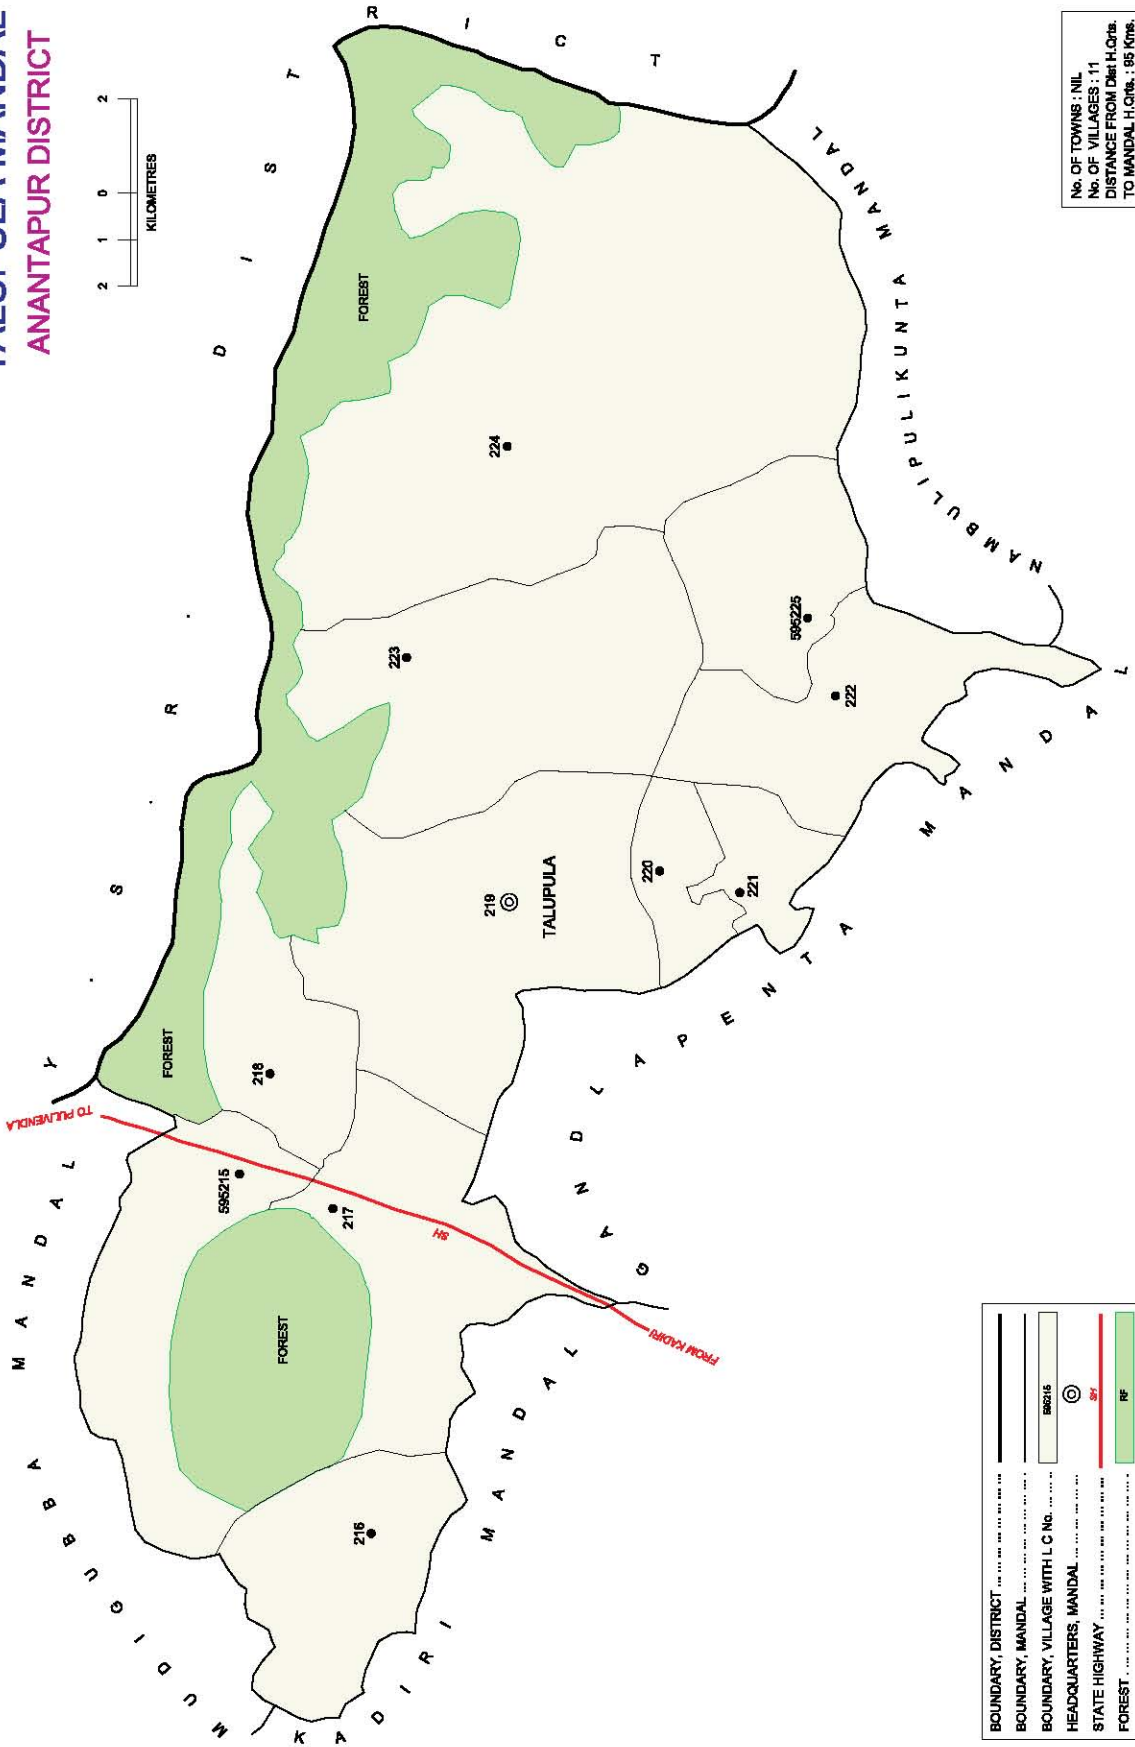

INDIA
ANDHRA PRADESH
TALUPULA MANDAL
ANANTAPUR DISTRICT

No. OF TOWNS : NIL
No. OF VILLAGES : 11
DISTANCE FROM Dist H.Q.s.
TO MANDAL H.Q.s. : 95 Kms.