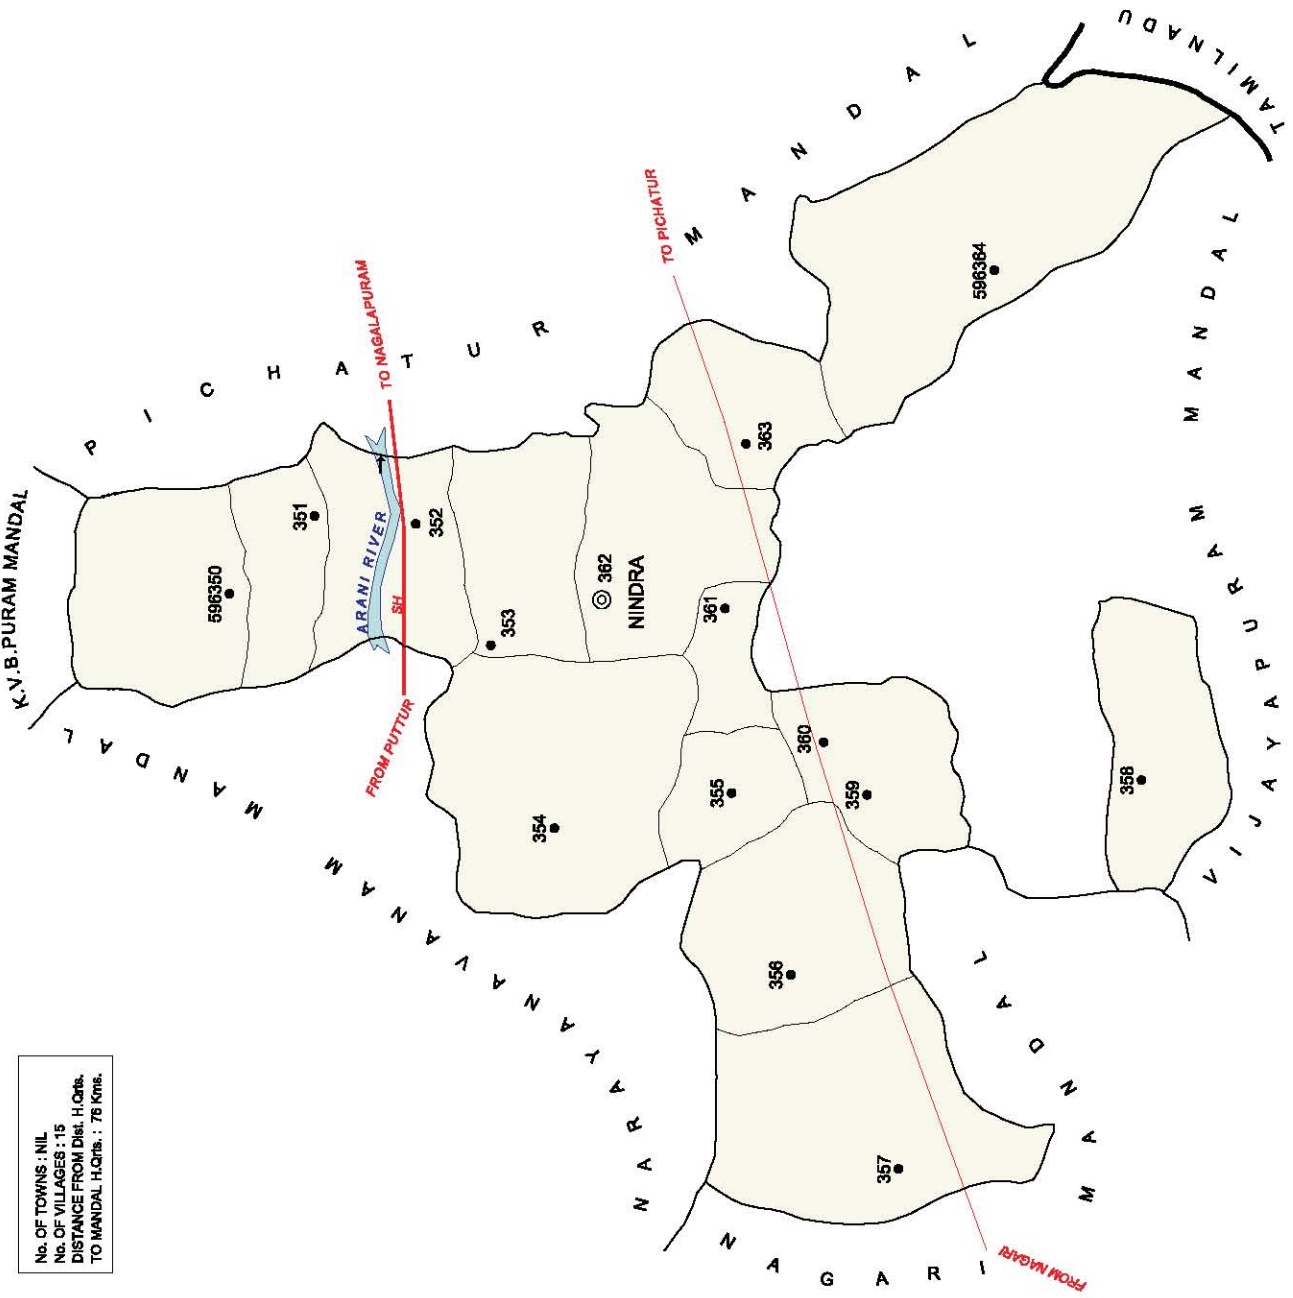

INDIA
ANDHRA PRADESH
NINDRA MANDAL
CHITTOOR DISTRICT

No. OF TOWNS : NIL
No. OF VILLAGES : 15
DISTANCE FROM Dist. H.Qrbs.
TO MANDAL H.Qrbs. : 75 Kms.