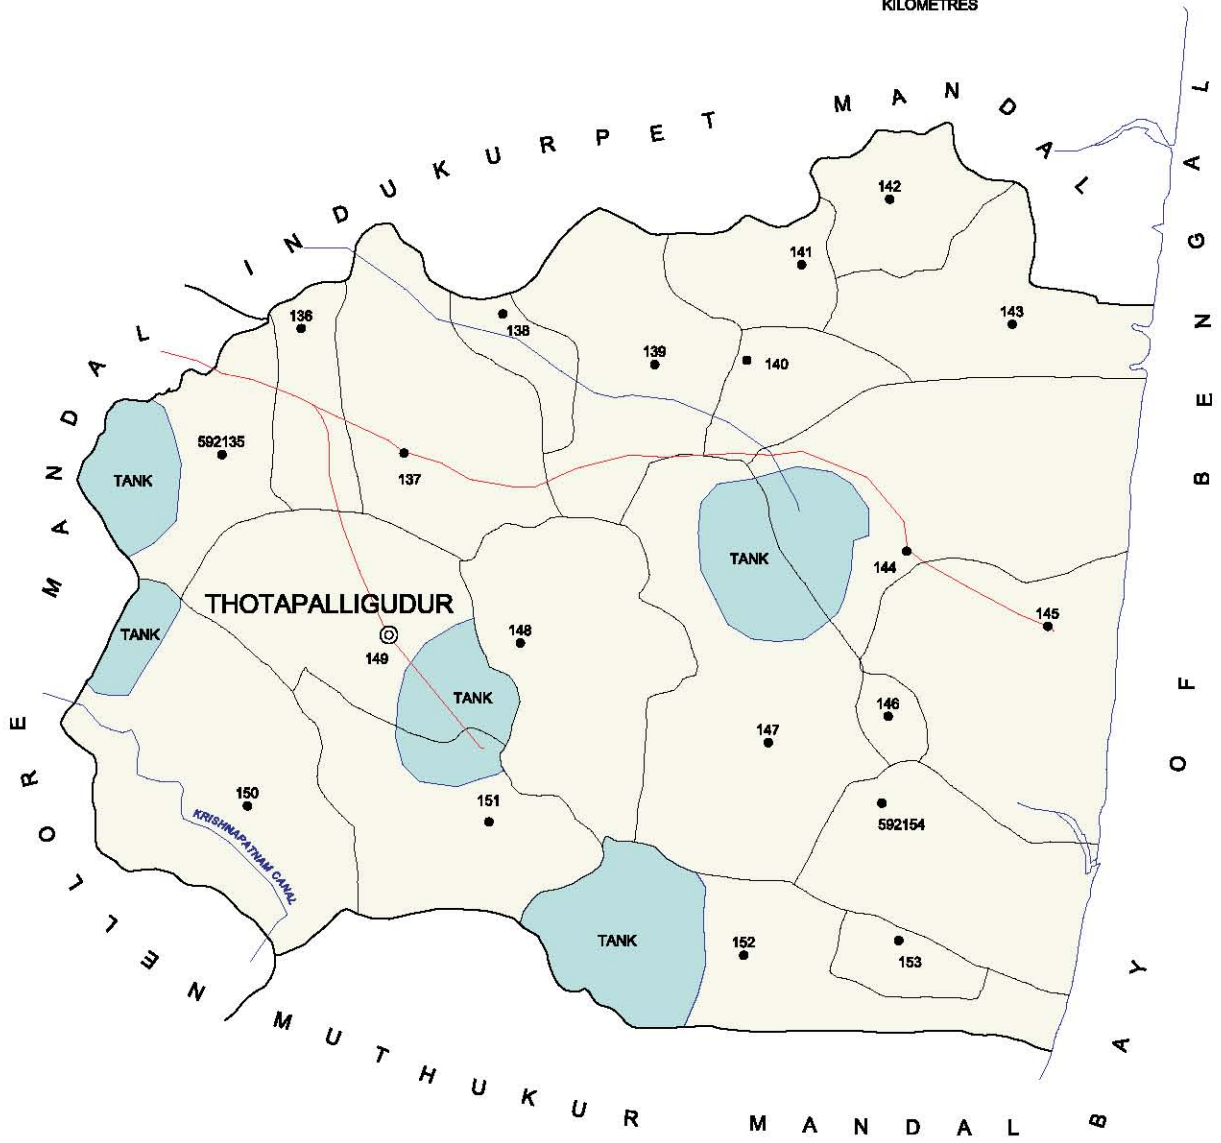

INDIA
ANDHRA PRADESH
THOTAPALLIGUDUR MANDAL
SRI POTTI SRIRAMULU NELLORE DISTRICT

No. OF TOWNS : NIL
No. OF VILLAGES : 20
DISTANCE FROM Dist. H.Qtrs.
TO MANDAL : 15 Kms.

BOUNDARY, MANDAL	—————
BOUNDARY, VILLAGE WITH L.C.No	592154
HEADQUARTERS, MANDAL	⊙
OTHER IMPORTANT ROADS	—————
RIVER /STREAM/TANK