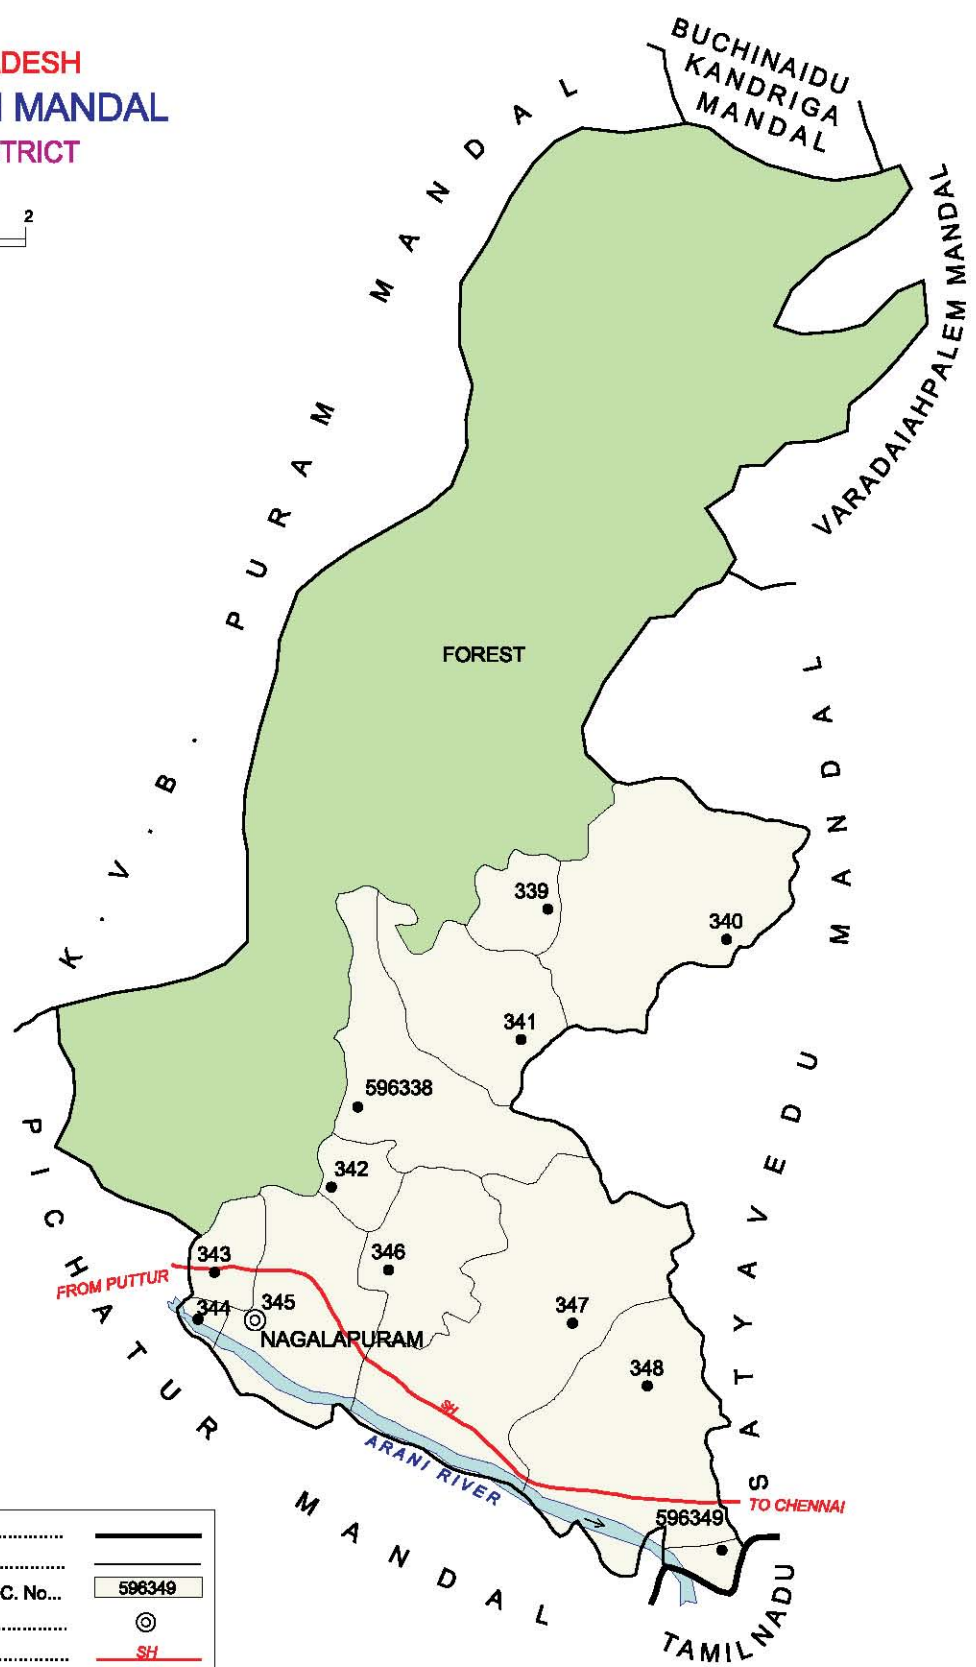

INDIA
ANDHRA PRADESH
NAGALAPURAM MANDAL
CHITTOOR DISTRICT

No. OF TOWNS: NIL
No. OF VILLAGES: 12
DISTANCE FROM Dist. H.Qrts.
TO MANDAL H.Qrts : 88 Kms.

BOUNDARY, STATE.....	—
BOUNDARY, MANDAL.....	—
BOUNDARY, VILLAGE WITH L.C. No...	596349
HEADQUARTERS, MANDAL.....	⊙
STATE HIGHWAY.....	SH
RIVER/STREAM/TANK.....	~
FOREST.....	R.F.