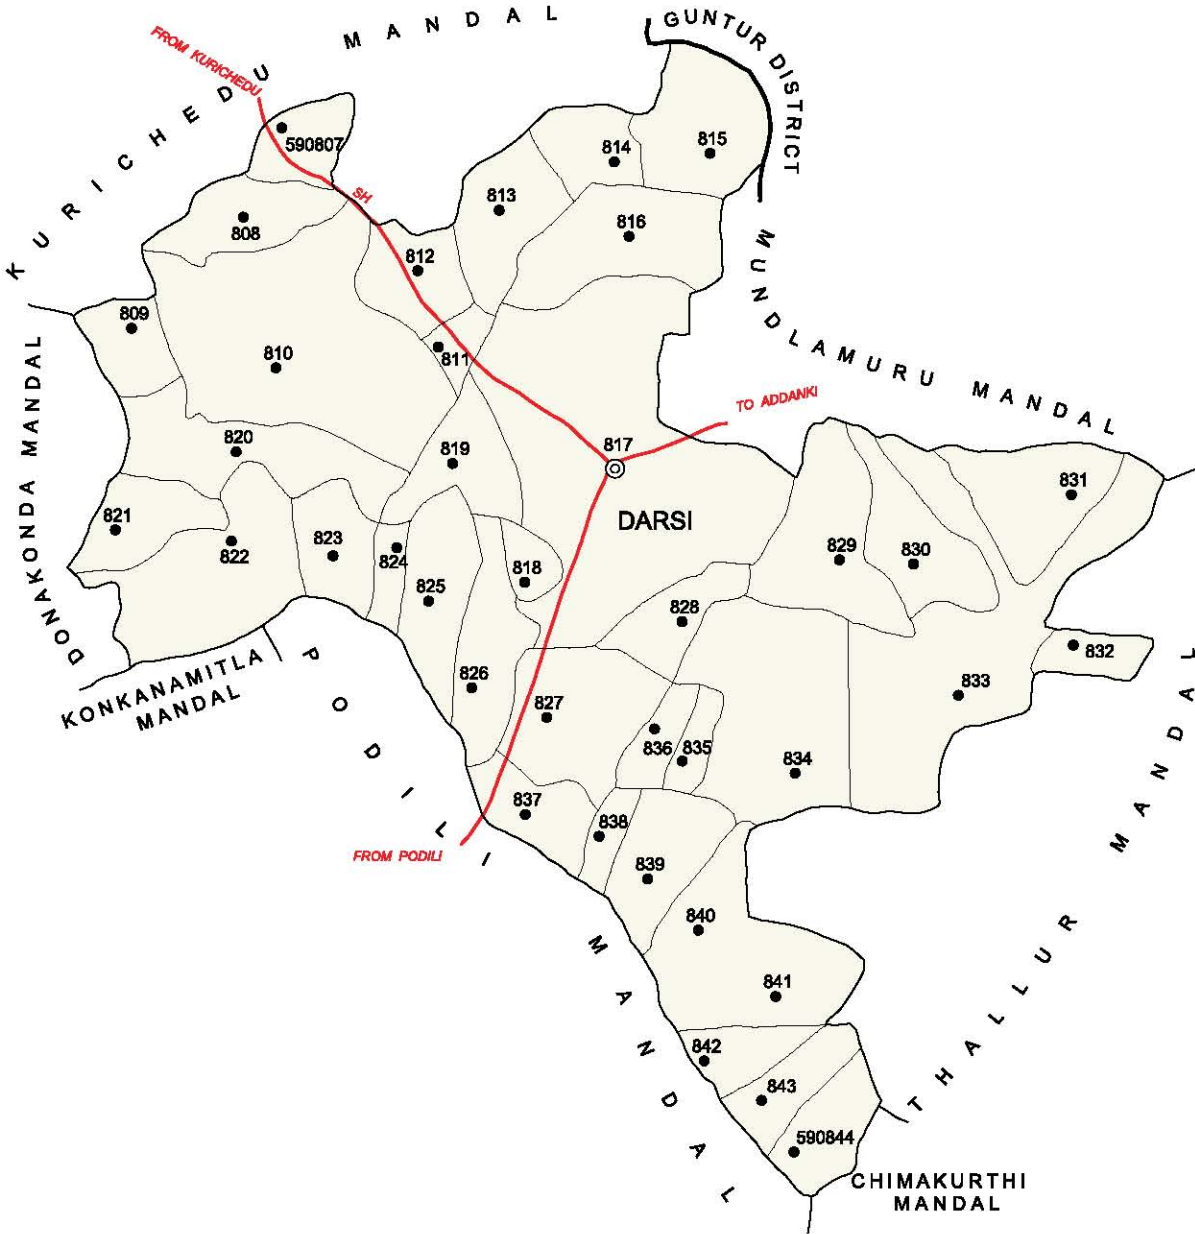

INDIA
ANDHRA PRADESH
DARSI MANDAL
PRAKASAM DISTRICT

BOUNDARY, DISTRICT	—
BOUNDARY, MANDAL	—
BOUNDARY, VILLAGE WITH L.C.No.....	590844
HEADQUARTERS, MANDAL	⊙
STATE HIGHWAY	SH

No. OF TOWNS : NIL
No. OF VILLAGES : 38
DISTANCE FROM Dist. H.Qrts. TO MANDAL H.Qrts. : 70 Kms.