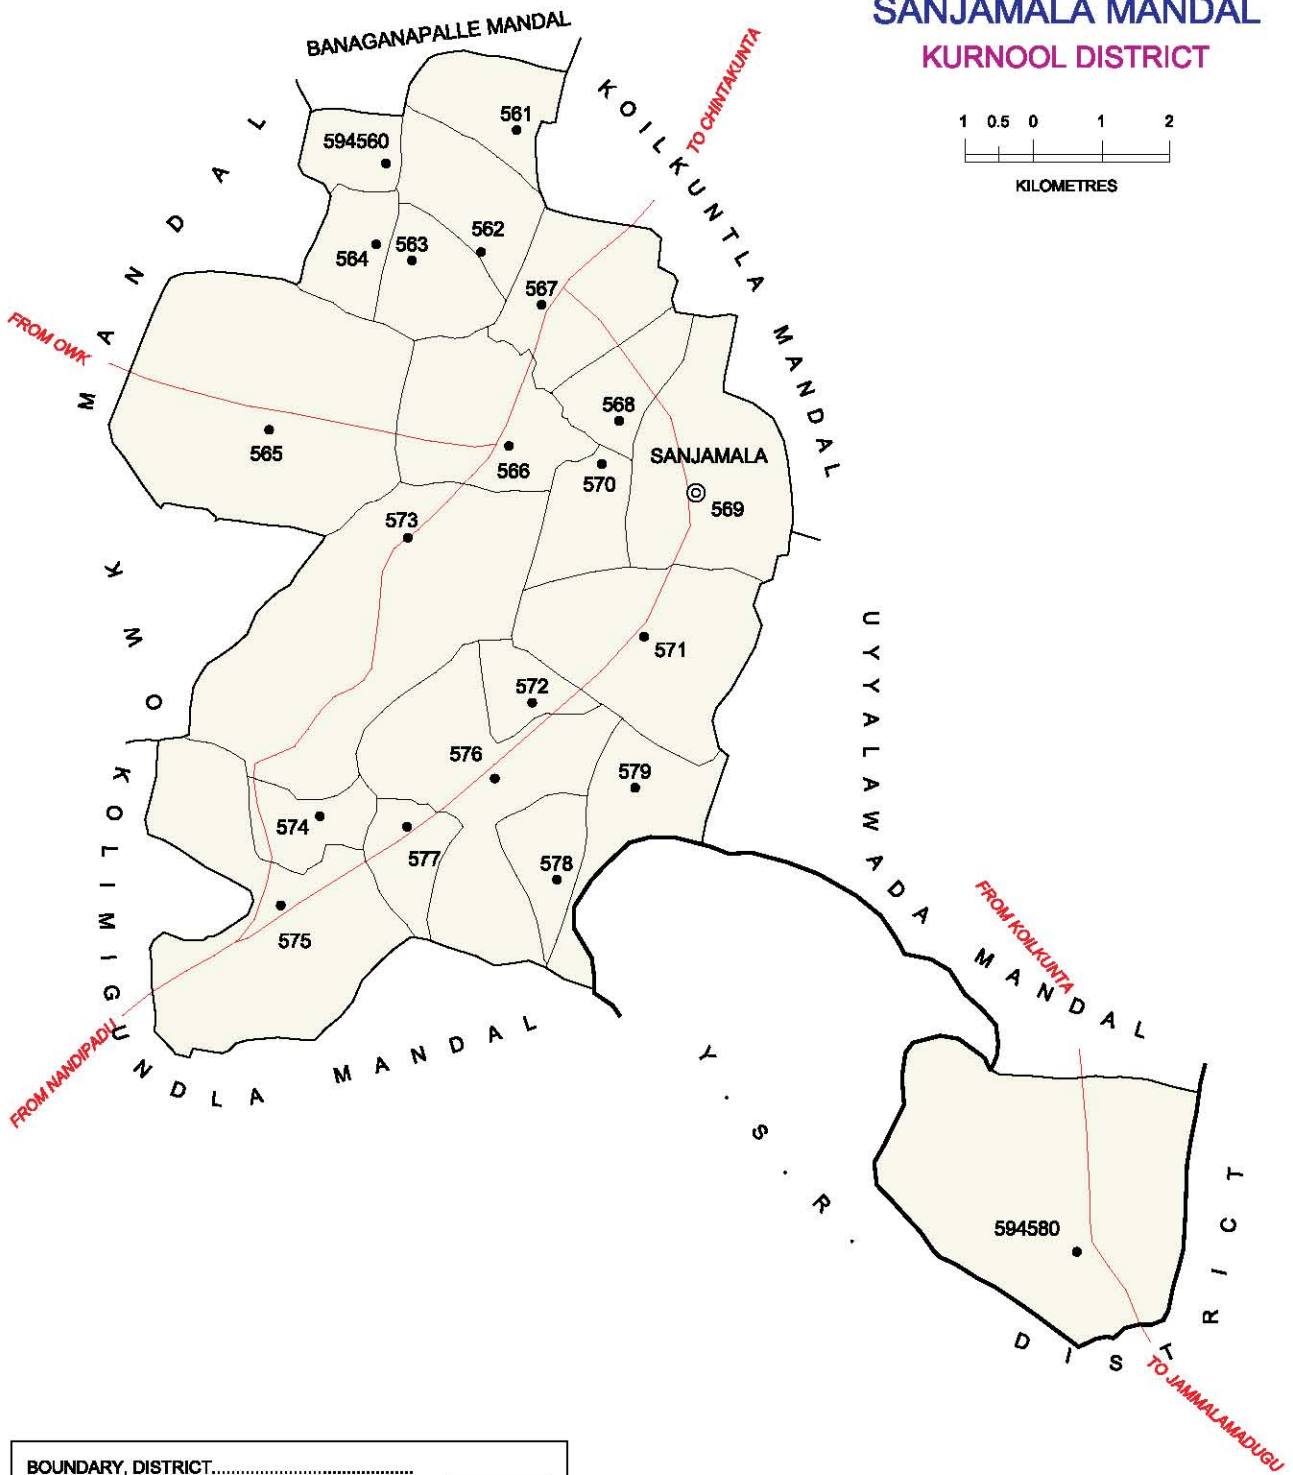

INDIA
ANDHRA PRADESH
SANJAMALA MANDAL
KURNOOL DISTRICT

BOUNDARY, DISTRICT.....	
BOUNDARY, MANDAL.....	
BOUNDARY, VILLAGE WITH L.C. No.....	
HEADQUARTERS, MANDAL.....	
OTHER IMPORTANT ROADS	

NO. OF TOWNS : NIL
NO OF VILLAGES : 21
DISTANCE FROM Dist. H.Qrts.
TO MANDAL H.Qrts : 78 Kms.