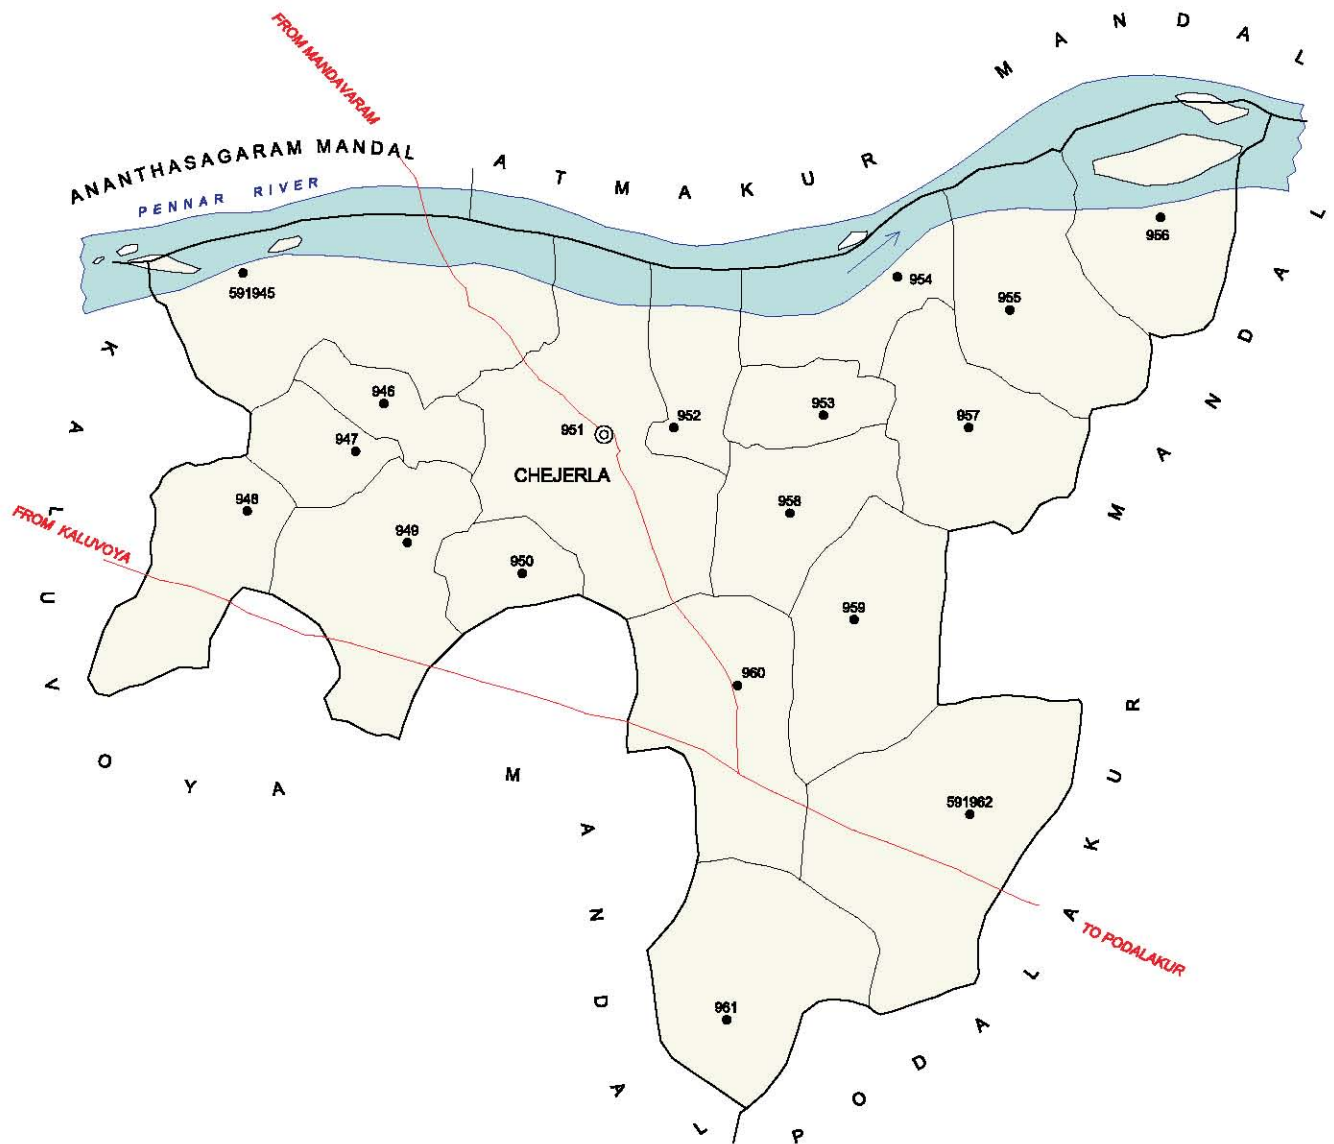

INDIA
ANDHRA PRADESH
CHEJERLA MANDAL
SRI POTTI SRIRAMULU NELLORE DISTRICT

No. OF TOWNS : NIL
No. OF VILLAGES : 18
DISTANCE FROM Dist. H.Qtrs.
TO MANDAL : 55 Kms.

BOUNDARY, MANDAL	—————
BOUNDARY, VILLAGE WITH L.C.NO.	————— 591962
HEADQUARTERS, MANDAL	⊙
OTHER IMPORTANT ROADS	—————
RIVER/STREAM/TANK