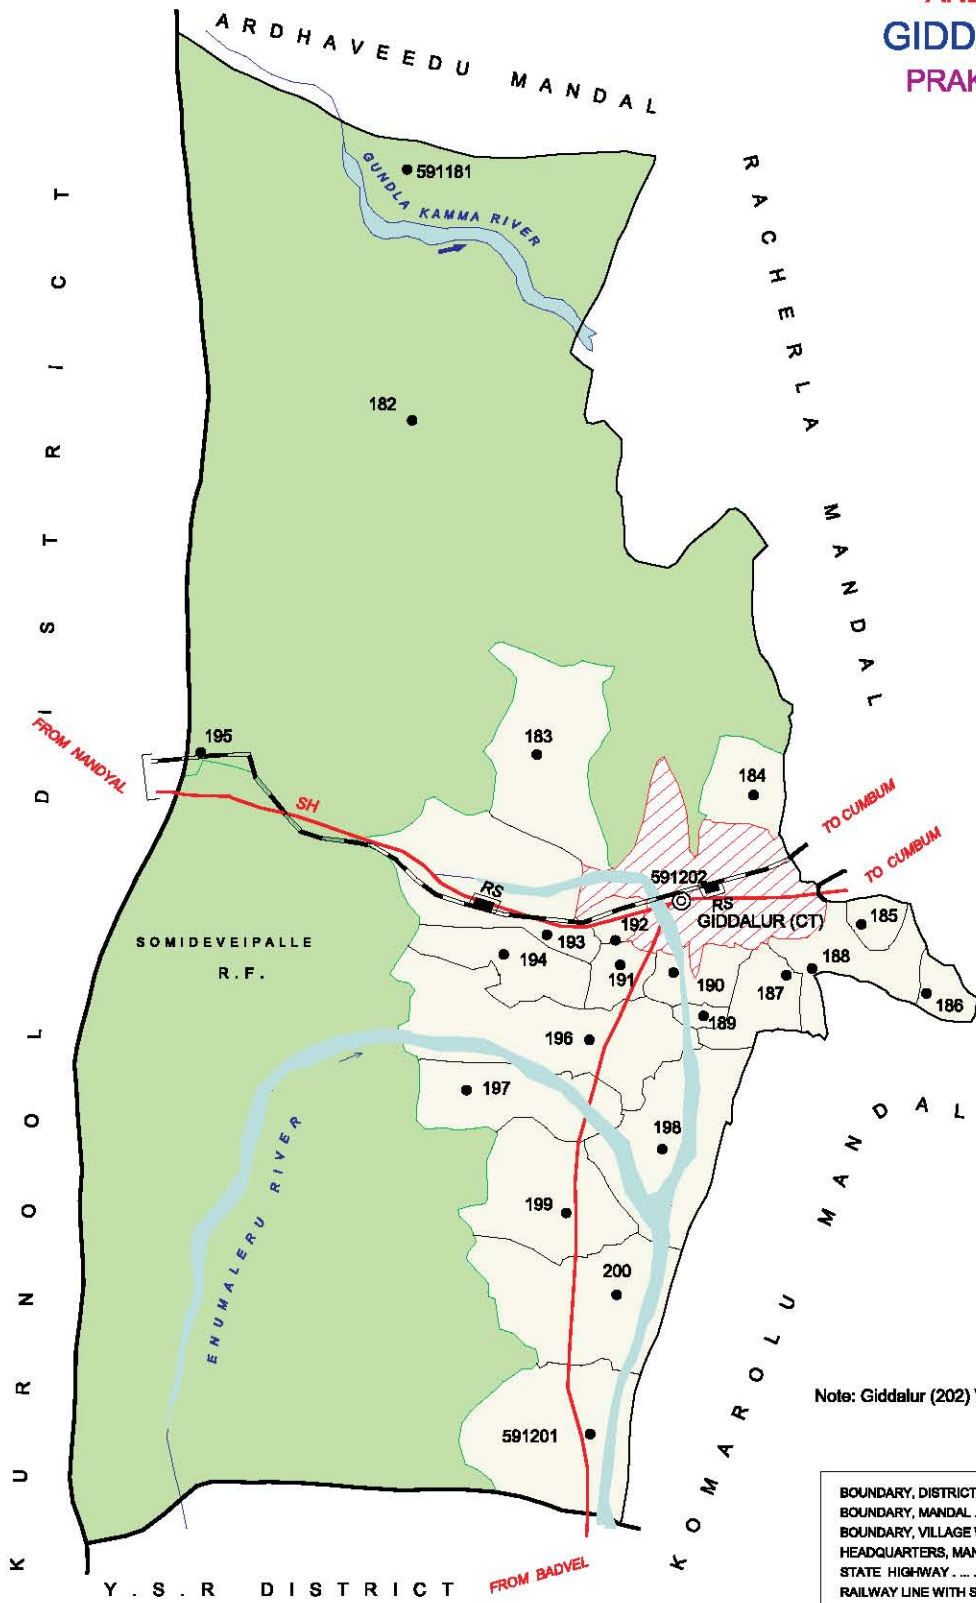

INDIA
ANDHRA PRADESH
GIDDALUR MANDAL
PRAKASAM DISTRICT

No. OF TOWNS : 1
No. OF VILLAGES : 21
DISTANCE FROM Dist. H.Qrts.
TO MANDAL H.Qrts. : 145 Kms.

Note: Giddalur (202) Village is fully included in Giddalur C.T.

BOUNDARY, DISTRICT	—————
BOUNDARY, MANDAL	—————
BOUNDARY, VILLAGE WITH L.C.No	—————
HEADQUARTERS, MANDAL	⊙
STATE HIGHWAY	SH
RAILWAY LINE WITH STATION, BROAD GAUGE	RS
RIVER/STREAM/TANK	~~~~~
FOREST	591181
CENSUS TOWN/OG WITH L.C.No	RF