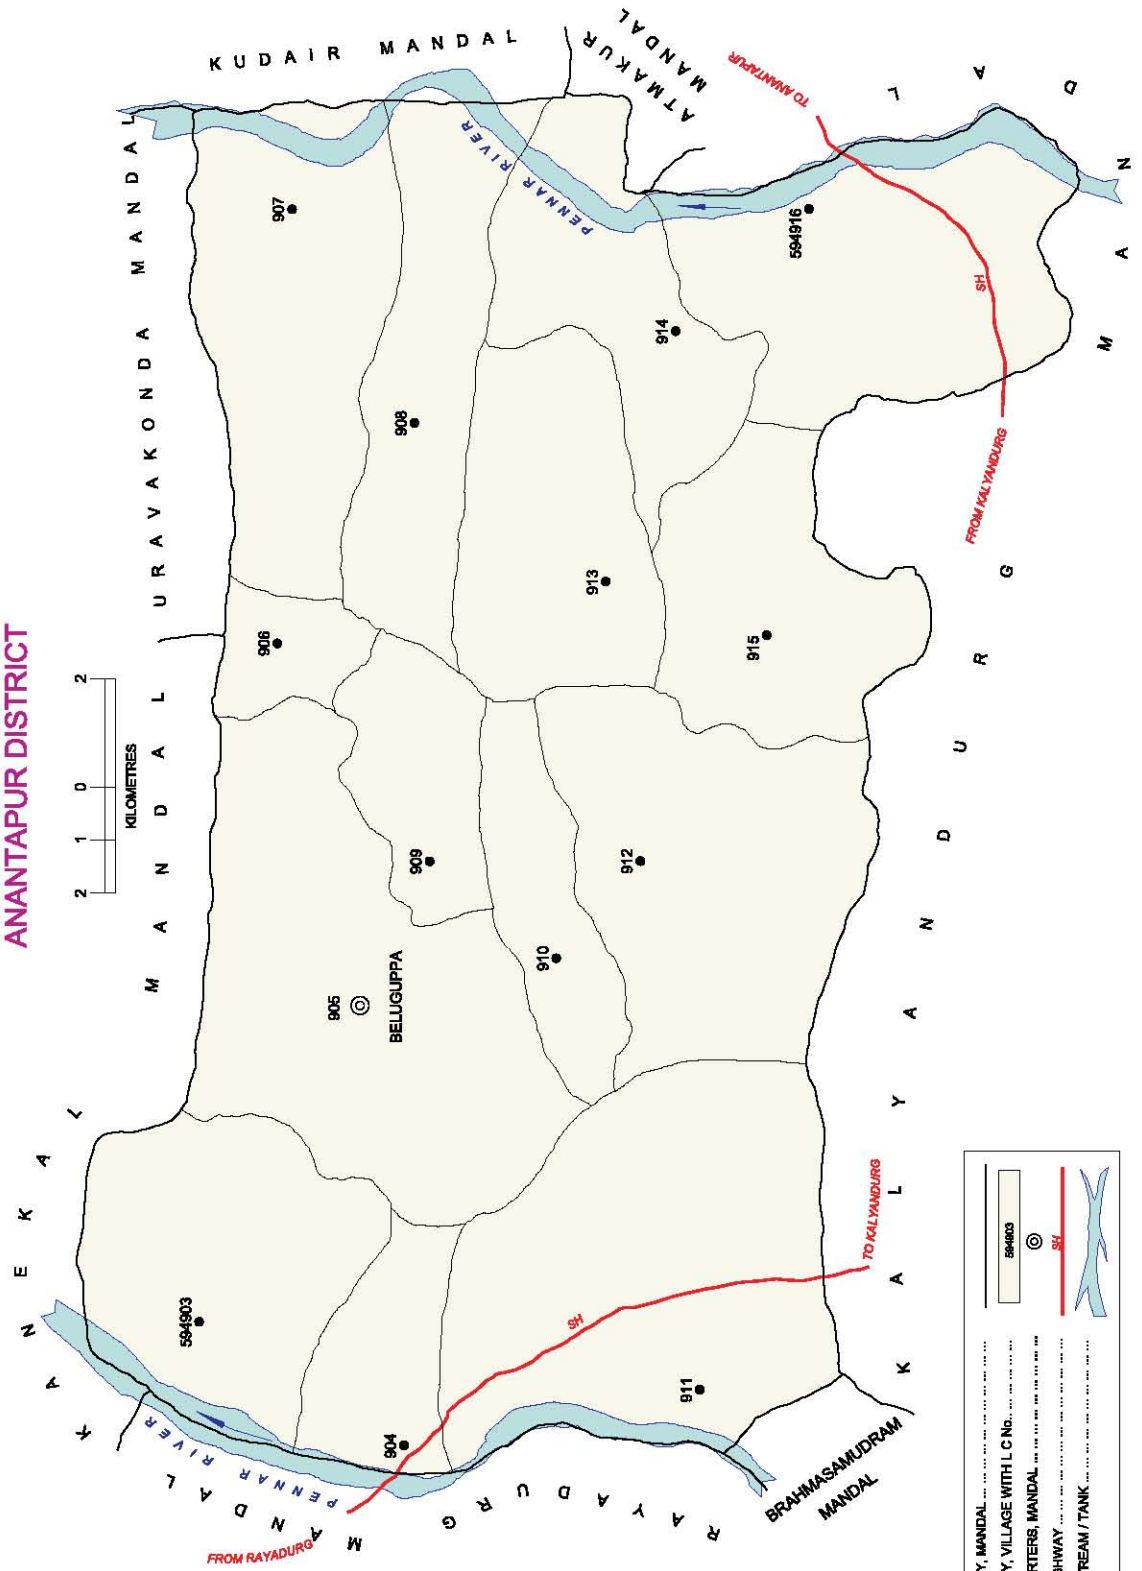

INDIA
ANDHRA PRADESH
BELUGUPPA MANDAL
ANANTAPUR DISTRICT

No. OF TOWNS : NIL
No. OF VILLAGES : 14
DISTANCE FROM Dist H. Qtrs.
TO MANDAL H. Qtrs. : 55 Kms.

	BOUNDARY, MANDAL
	BOUNDARY, VILLAGE WITH L.C. No.
	HEADQUARTERS, MANDAL
	STATE HIGHWAY
	RIVER / STREAM / TANK