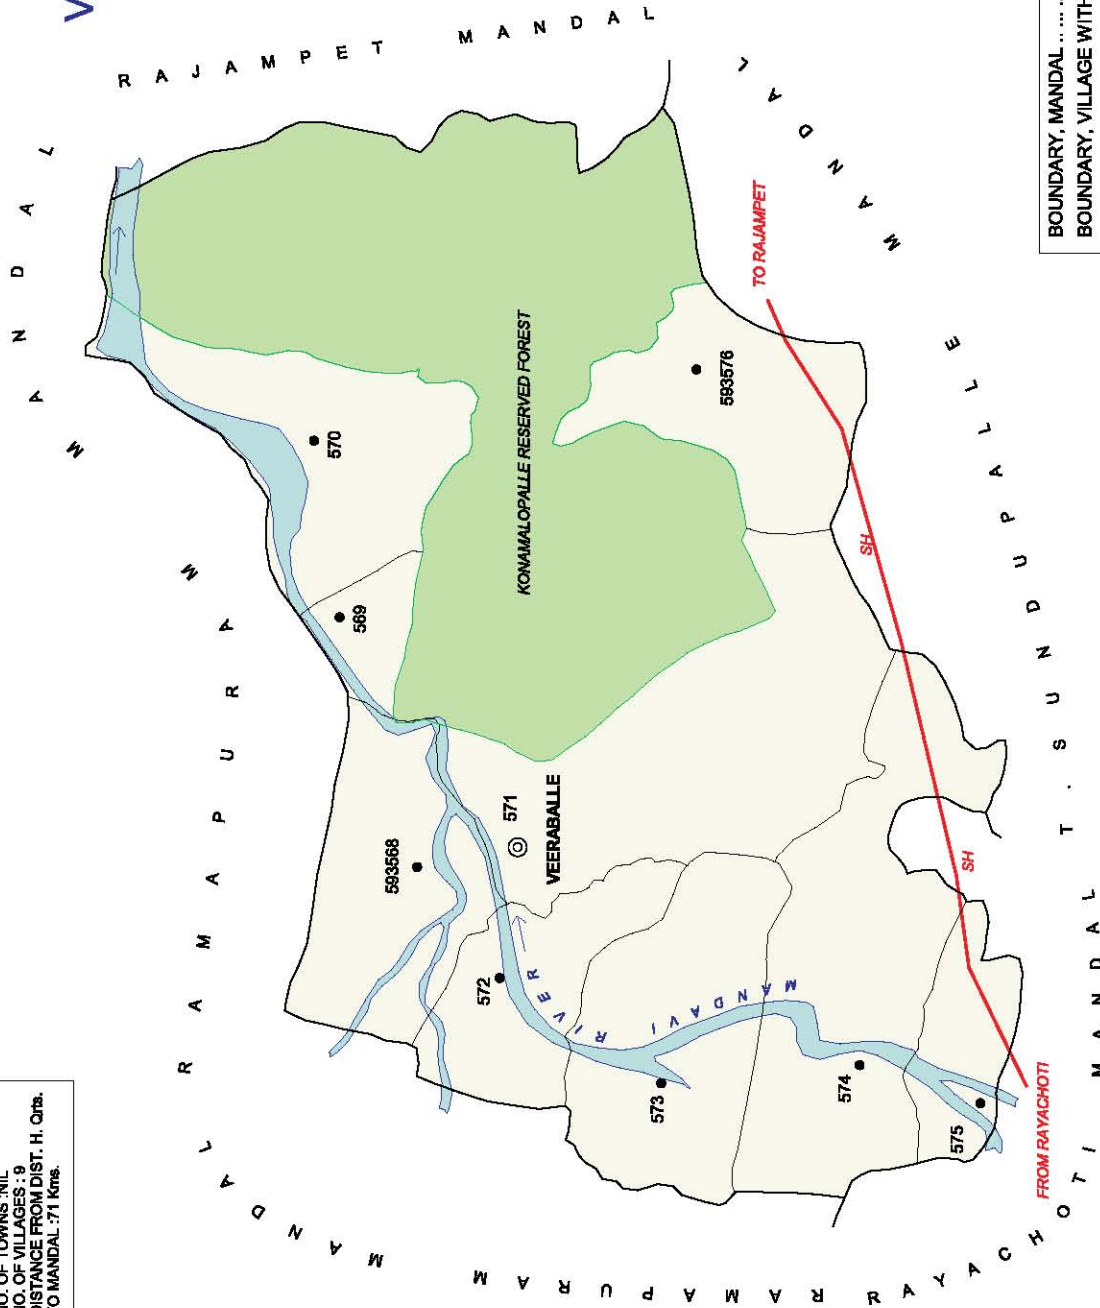

NO. OF TOWNS : NIL  
 NO. OF VILLAGES : 9  
 DISTANCE FROM DIST. H. Qtrs.  
 TO MANDAL : 71 Kms.

.....	BOUNDARY, MANDAL .....
.....	BOUNDARY, VILLAGE WITH LC No .....
.....	HEAD QUARTERS, MANDAL .....
.....	STATE HIGHWAY .....
.....	RIVER/STREAM/TANK .....
.....	FOREST .....