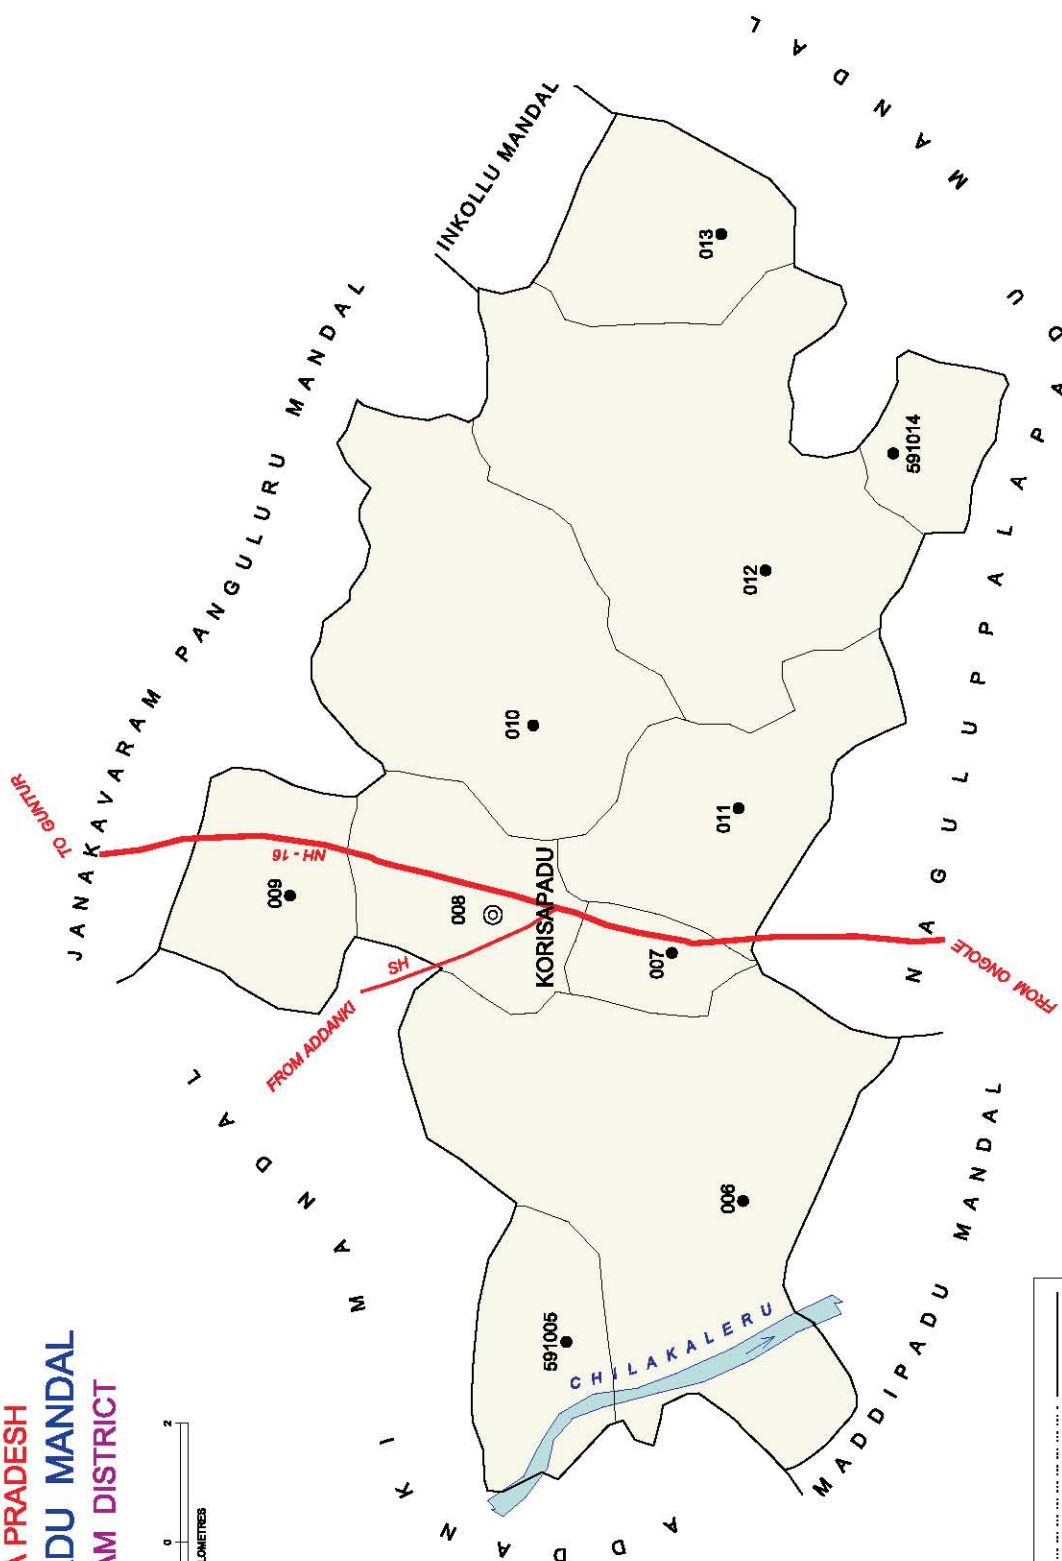

INDIA
ANDHRA PRADESH
KORISAPADU MANDAL
PRAKASAM DISTRICT

BOUNDARY, MANDAL	.....
BOUNDARY, VILLAGE WITH L.C.No	.....
HEADQUARTERS, MANDAL	⊙
NATIONAL HIGHWAY	NH-16
STATE HIGHWAY	SH
RIVER/STREAM/TANK	~~~~~

No. OF TOWNS : NIL
No. OF VILLAGES : 10
DISTANCE FROM Dist. H. Qr.
TO MANDAL H. Qr. : 25 Kms.