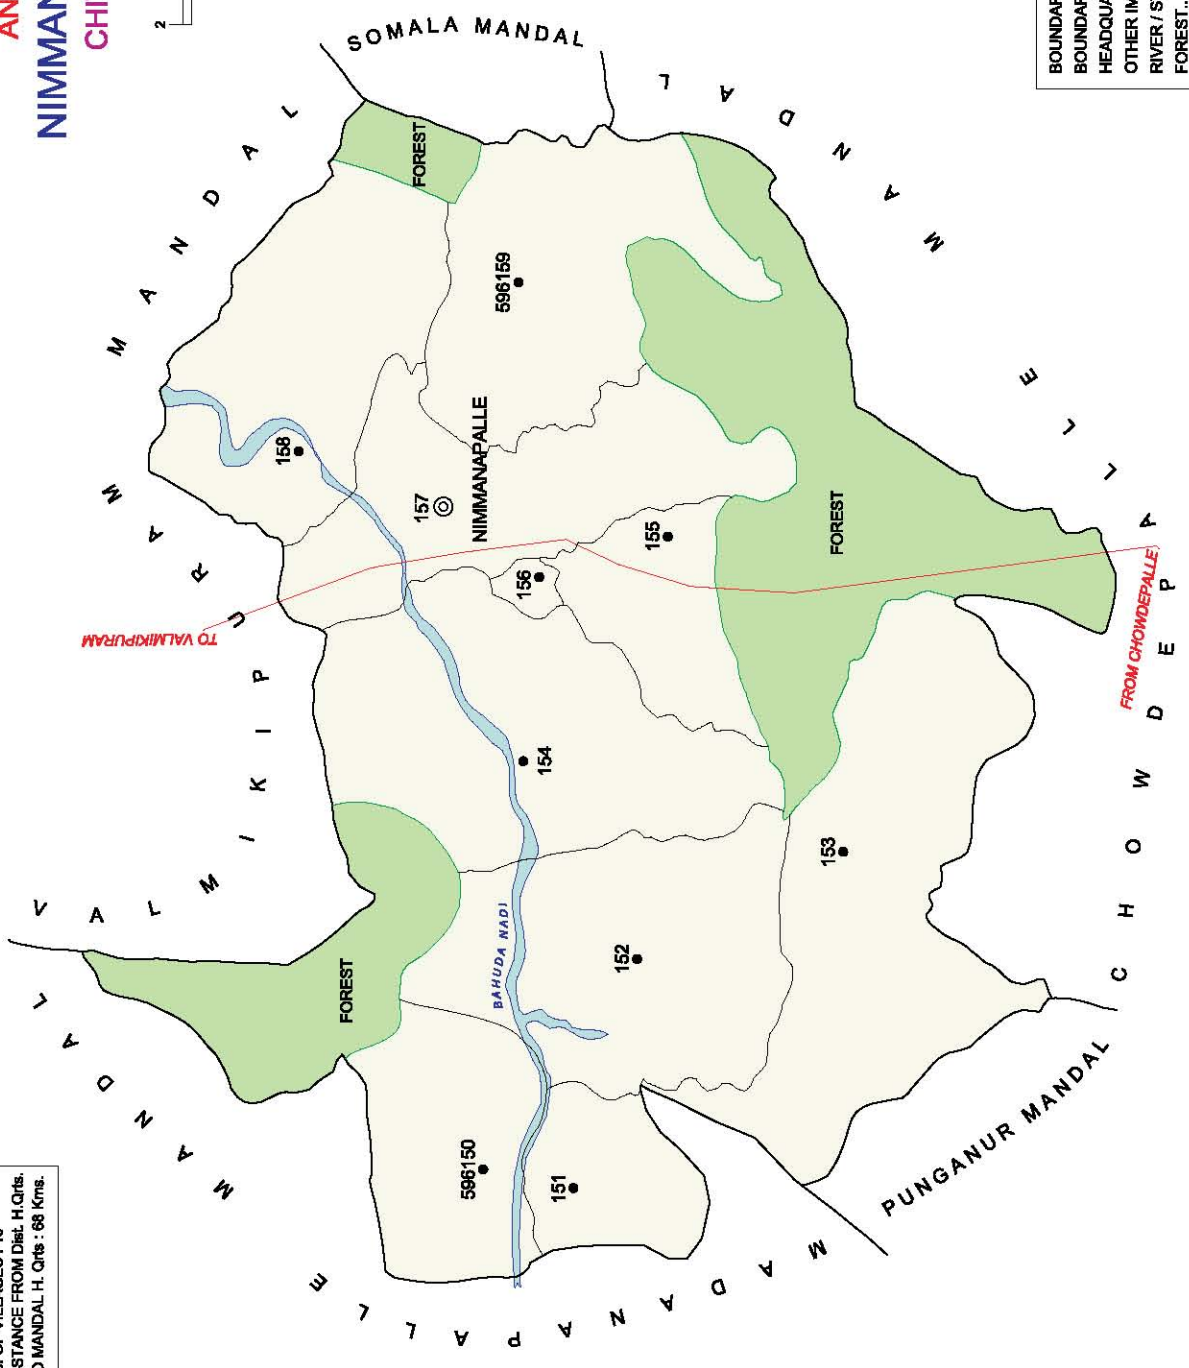

INDIA
ANDHRA PRADESH
NIMMANAPALLE MANDAL
CHITTOOR DISTRICT

No. OF TOWNS : NIL
No. OF VILLAGES : 10
DISTANCE FROM Dist. H.Qtrs.
TO MANDAL H. Qtrs : 68 Kms.

596159	BOUNDARY, MANDAL.....
⊙	BOUNDARY, VILLAGE WITH L.C. No.....
⊙	HEADQUARTERS, MANDAL.....
—	OTHER IMPORTANT ROADS.....
—	RIVER / STREAM / TANK.....
—	FOREST.....