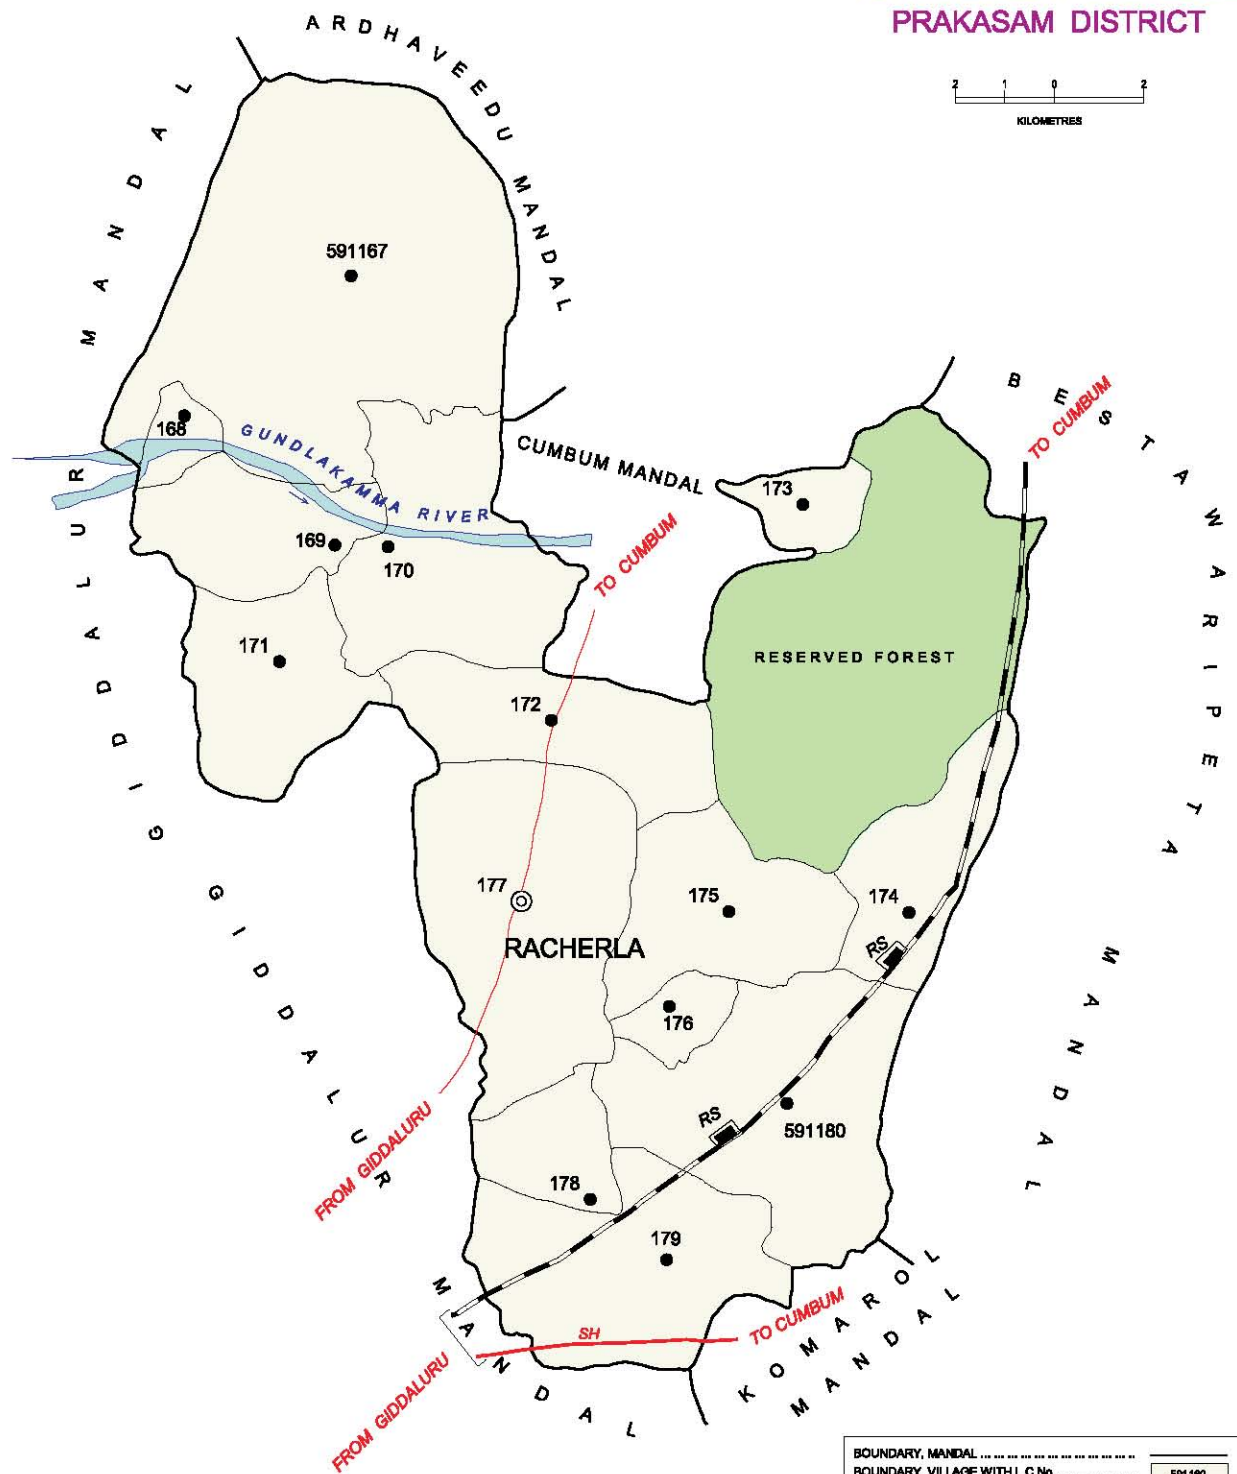

INDIA
ANDHRA PRADESH
RACHERLA MANDAL
PRAKASAM DISTRICT

No. OF VILLAGES : 14
No. OF TOWNS : NIL
DISTANCE FROM Dist. H.Qrts.
TO MANDAL H.Qrts. : 150 Kms.

BOUNDARY, MANDAL	591180
BOUNDARY, VILLAGE WITH L.C.No.....	591167
HEADQUARTERS, MANDAL	177
STATE HIGHWAY.....	SH
OTHER IMPORTANT ROADS.....	RS
RAILWAY LINE WITH STATION, BROAD GAUGE ...	RS
RIVER/STREAM/TANK.....	Gundlakamma River
FOREST	RF