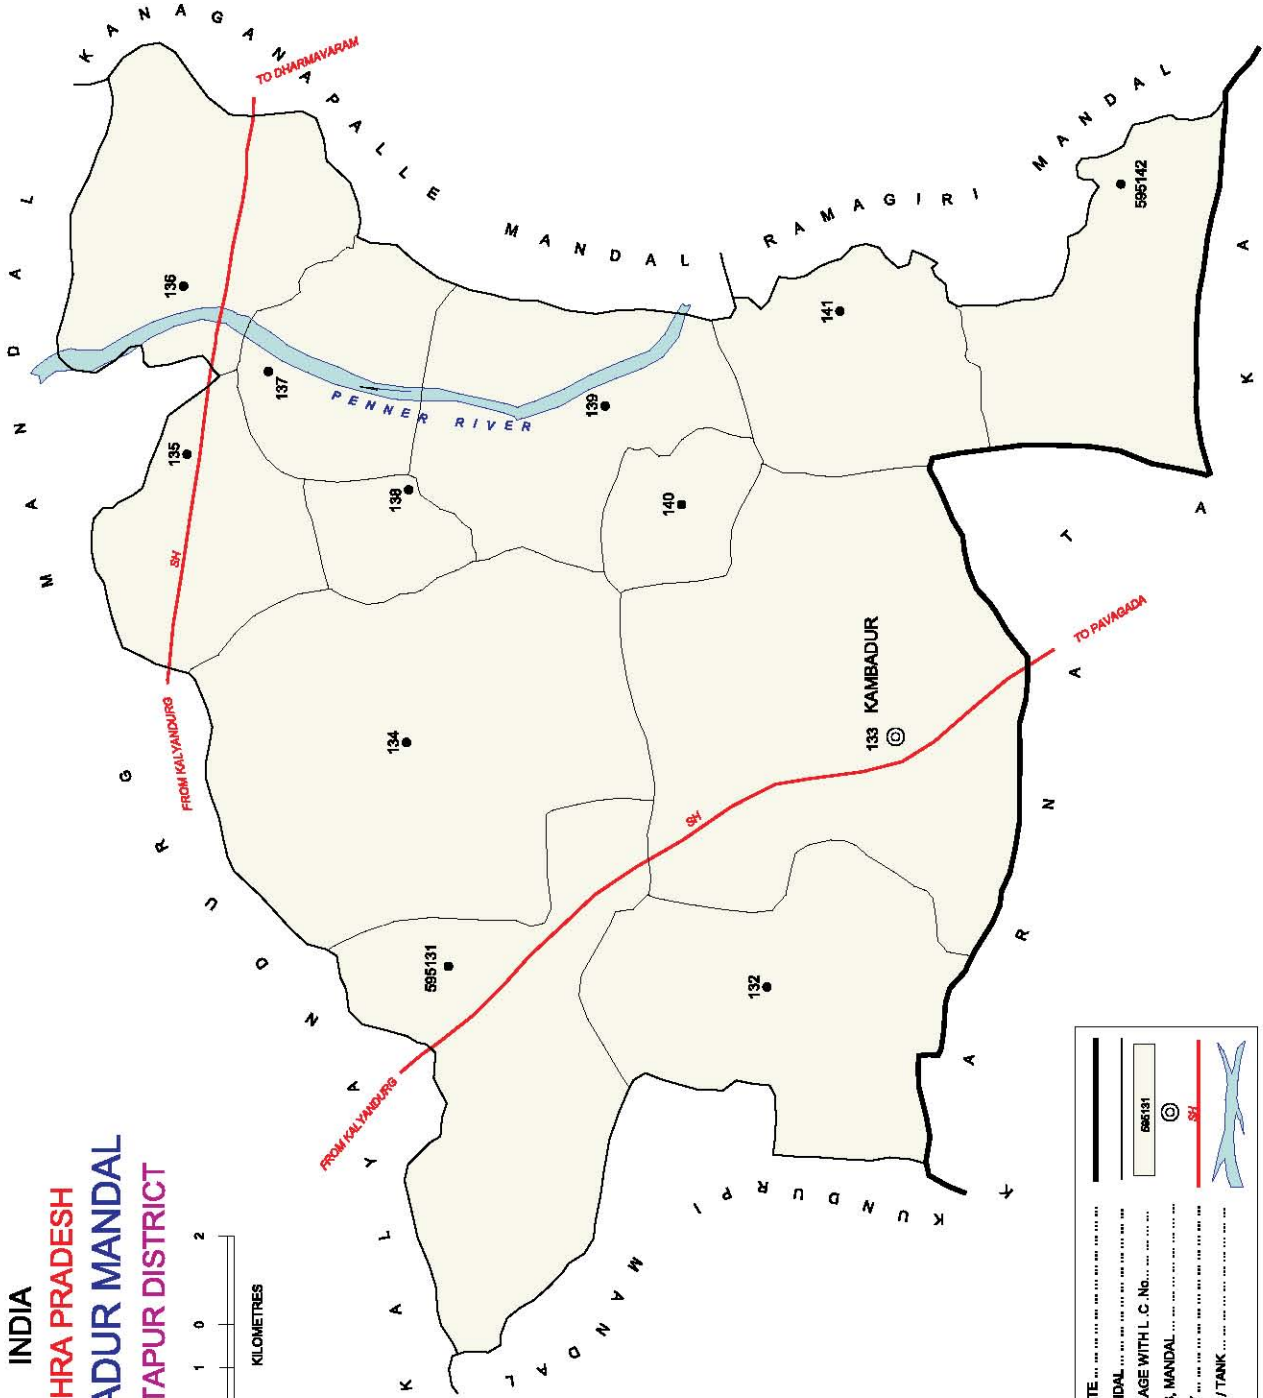

INDIA
ANDHRA PRADESH
KAMBADUR MANDAL
ANANTAPUR DISTRICT

	BOUNDARY, STATE
	BOUNDARY, MANDAL
	BOUNDARY, VILLAGE WITH L.C.No.
	HEADQUARTERS, MANDAL
	STATE HIGHWAY
	RIVER / STREAM / TANK

No. OF TOWNS : NIL
No. OF VILLAGES : 12
DISTANCE FROM DIST. H.Qrbs.
TO MANDAL H.Qrbs. : 64 Kms.