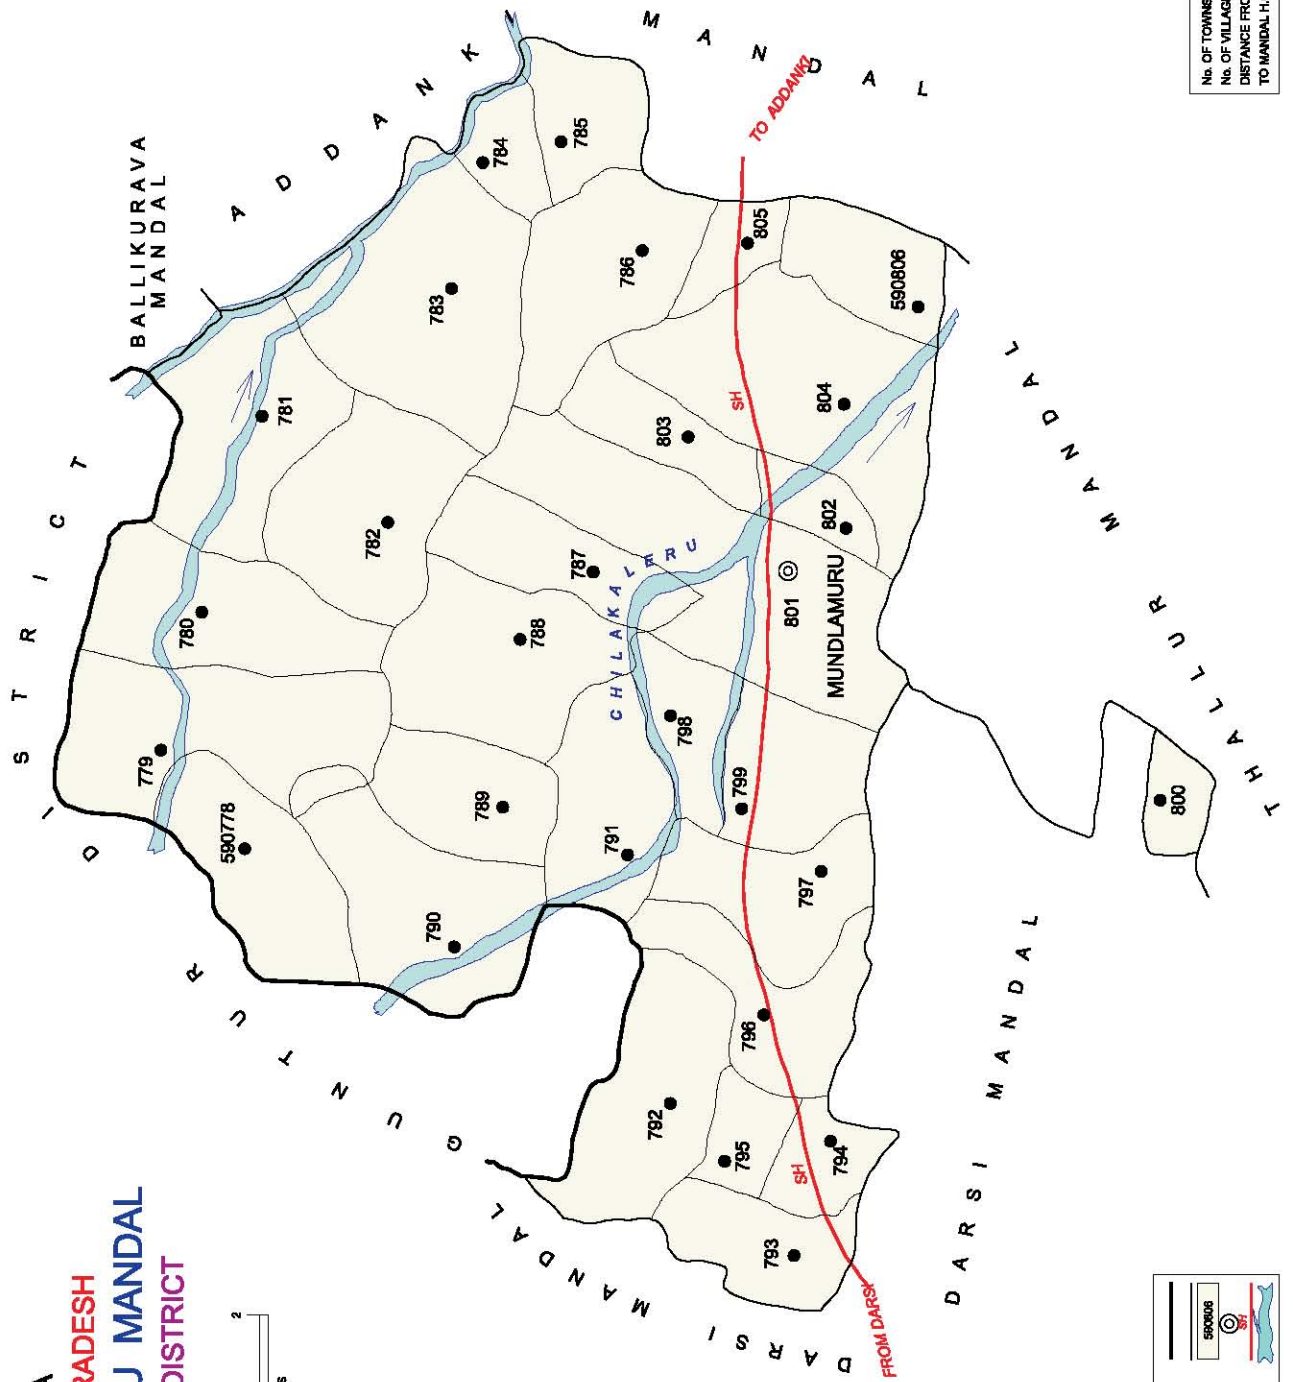

INDIA
ANDHRA PRADESH
MUNDLAMURU MANDAL
PRAKASAM DISTRICT

BOUNDARY, DISTRICT	.....
BOUNDARY, MANDAL	.....
BOUNDARY, VILLAGE WITH L.C. NO.	.....
HEADQUARTERS, MANDAL	.....
STATE HIGHWAY	SH
RIVER/STREAM/TANK	.....

No. OF TOWNS : NIL
No. OF VILLAGES : 29
DISTANCE FROM Dist. H. Qs.
TO MANDAL H. Qs. : 50 Km.