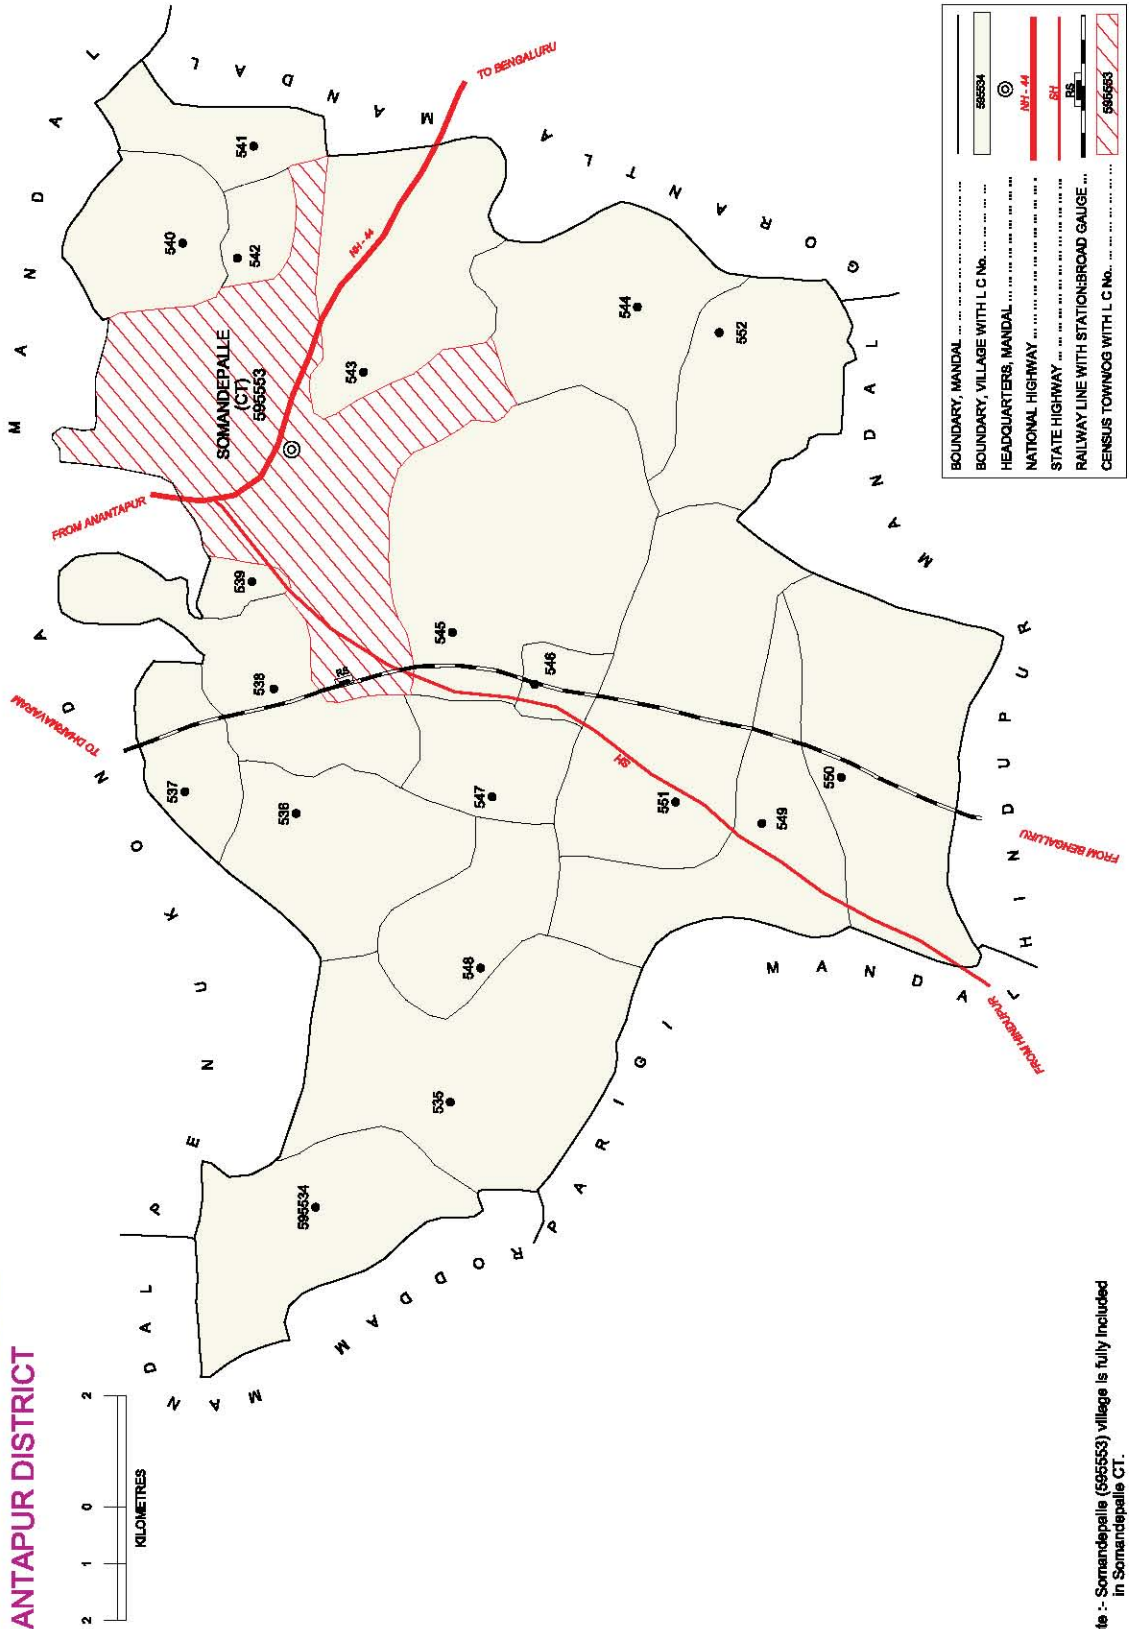

INDIA
ANDHRA PRADESH
SOMANDEPALLE MANDAL
ANANTAPUR DISTRICT

No. OF TOWNS : 1
No. OF VILLAGES : 19
DISTANCE FROM Dist H. Qtrs.
TO MANDAL H. Qtrs. : 82 Kms.

Note :- Somandepalle (595553) village is fully included in Somandepalle CT.