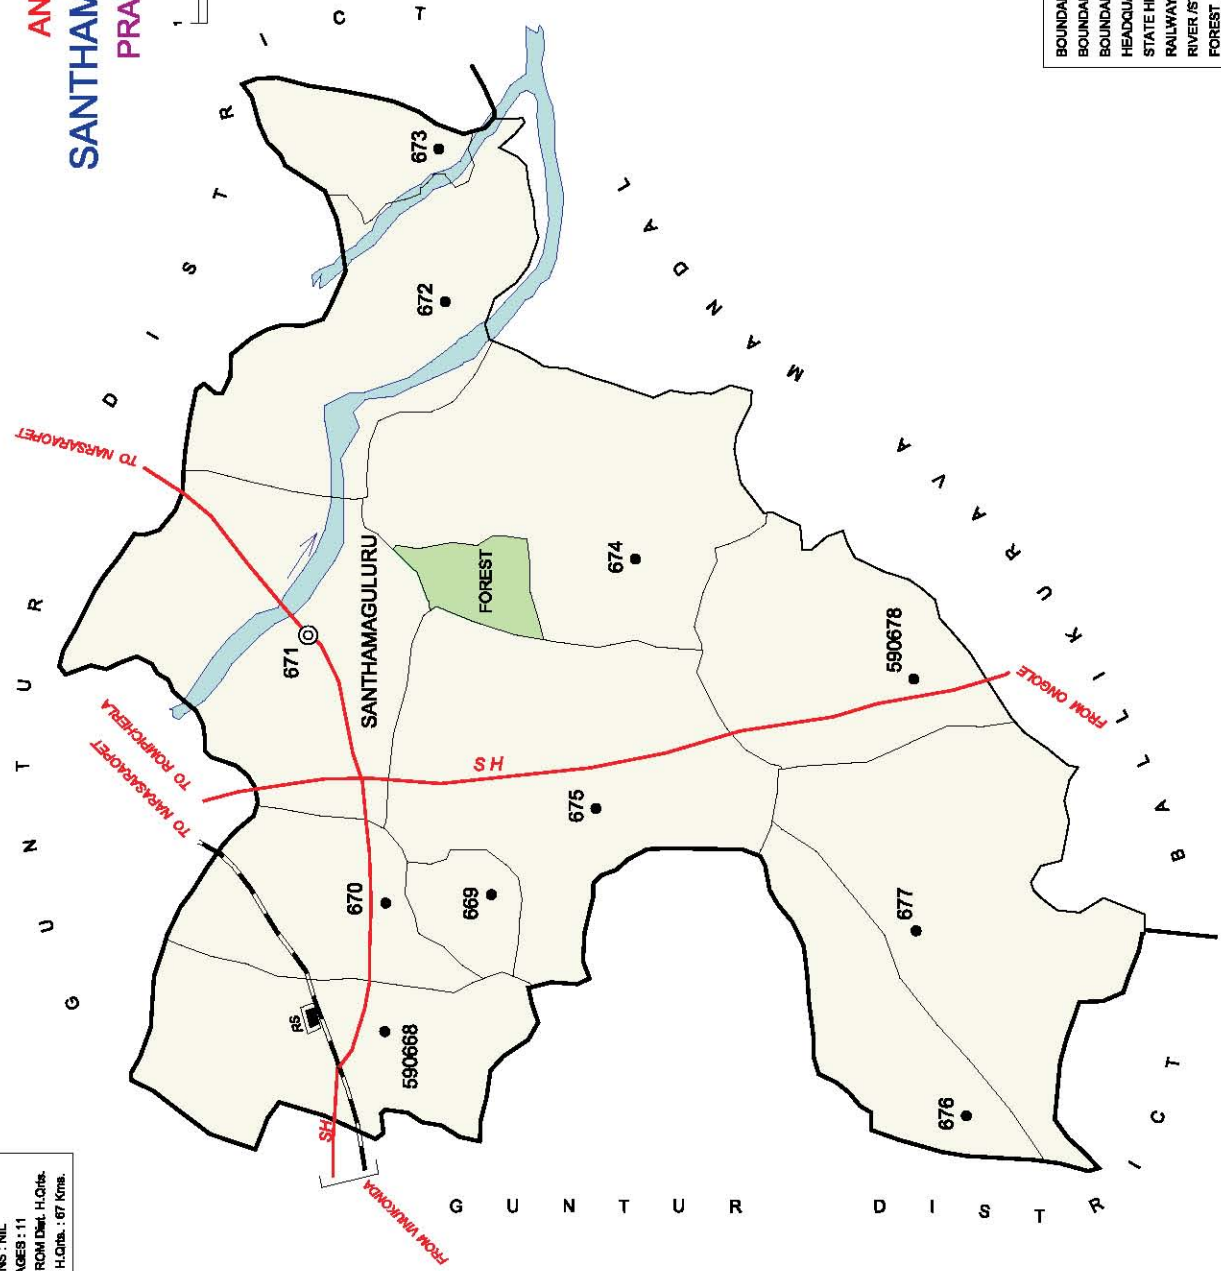

INDIA
ANDHRA PRADESH
SANTHAMAGULURU MANDAL
PRAKASAM DISTRICT

Nr. OF TOWNS : NIL
No. OF VILLAGES : 11
DISTANCE FROM Dist. H. Qtrs.
TO MANDAL H. Qtrs. : 67 Kms.

	BOUNDARY, DISTRICT
	BOUNDARY, MANDAL
	BOUNDARY, VILLAGE WITH L. C. No.
	HEADQUARTERS, MANDAL
	STATE HIGHWAY
	RAILWAY LINE WITH STATION, BROAD GAUGE
	RIVER / STREAM / TANK
	FOREST