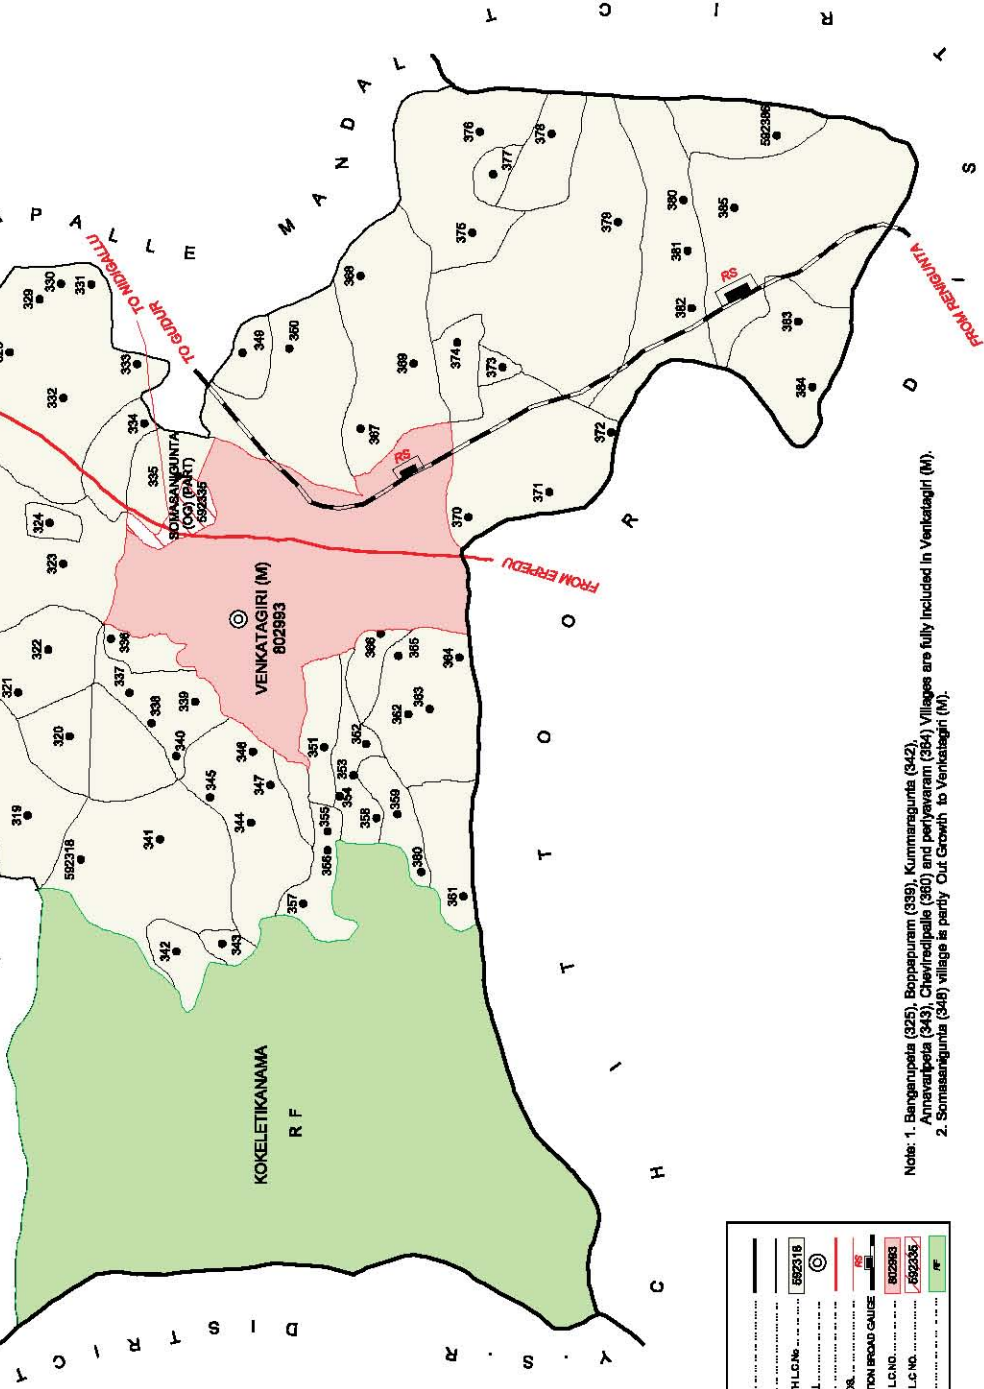

INDIA

ANDHRA PRADESH

VENKATAGIRI MANDAL

SRI POTTI SRIRAMULU NELLORE DISTRICT

No. OF TOWNS : 1
No. OF VILLAGES : 89
DISTANCE FROM DIST. H. Qtrs.
TO MANDAL : 65 Kms.

Note: 1. Banganpeta (325), Ropapuram (339), Kummamuru (342), Annavathpeta (343), Chevudipeta (360) and Periyeram (364) Villages are fully included in Venkatagiri (M).
2. Somasaingunta (348) village is partly Out Growth to Venkatagiri (M).

BOUNDARY, DISTRICT	BOUNDARY, MANDAL	BOUNDARY, VILLAGE WITH L.C. No.	HEADQUARTERS, MANDAL	STATE HIGHWAY	OTHER IMPORTANT ROADS	RAILWAY LINE WITH STATION BROAD GAUGE	STATUTORY TOWN WITH L.C. No.	CENSUS TOWNS WITH L.C. No.	FOREST
---	---	---	⊙	---	---	---	802983	892385	RF