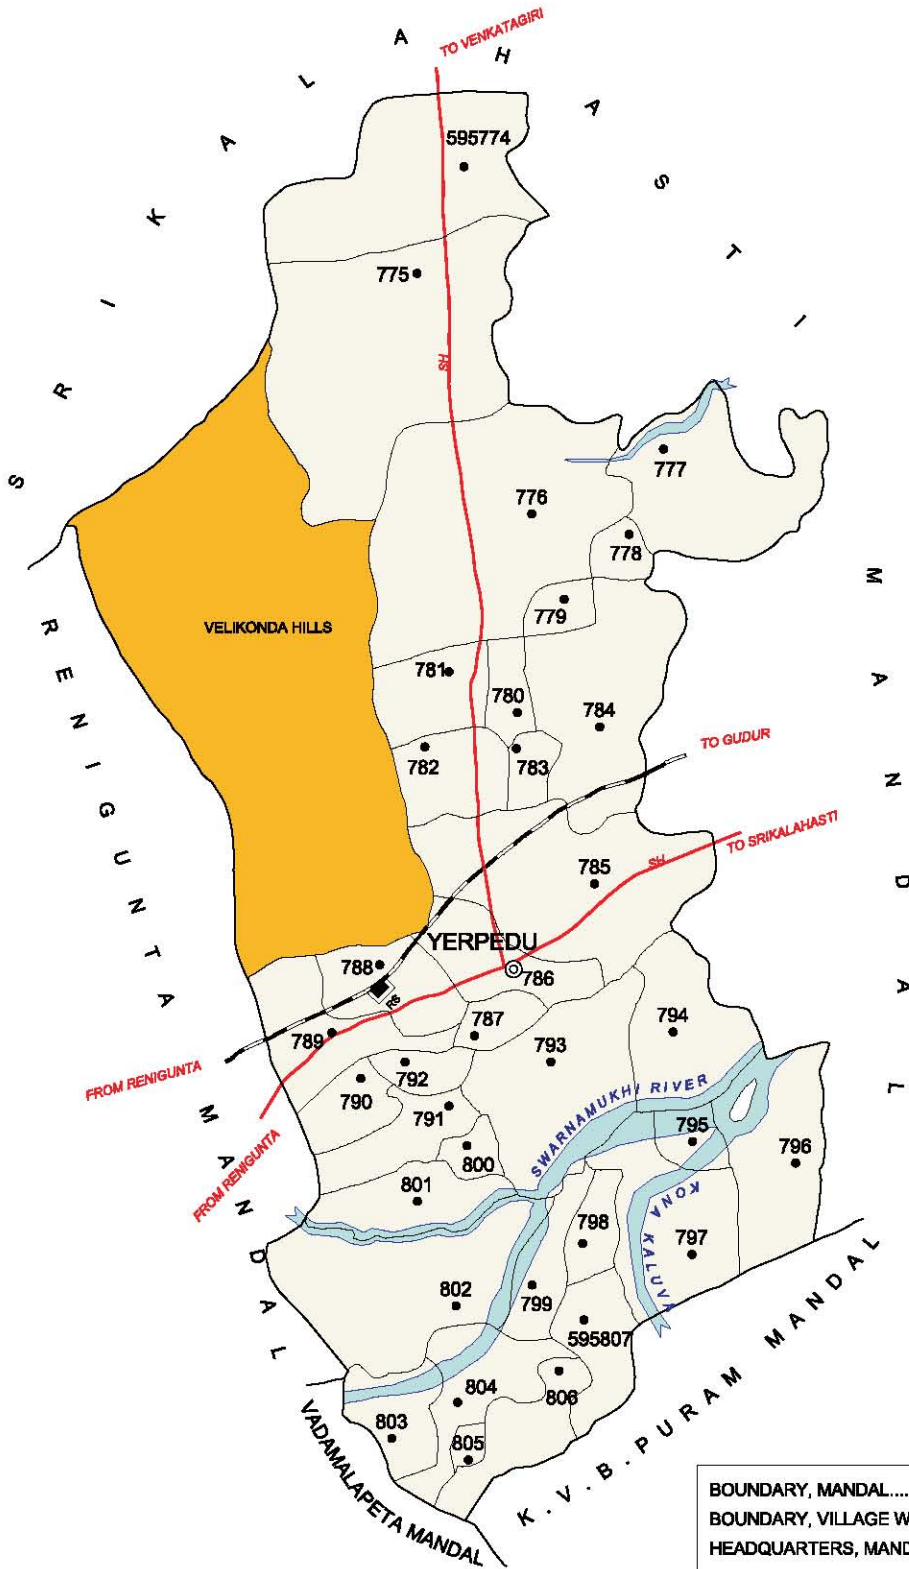

INDIA
ANDHRA PRADESH
YERPEDU MANDAL
CHITTOOR DISTRICT

No. OF TOWNS : NIL
No. OF VILLAGES : 34
DISTANCE FROM Dist. H.Qrts.
TO MANDAL H.Qrts. : 84 Kms.

BOUNDARY, MANDAL.....	595807
BOUNDARY, VILLAGE WITH L.C. No.....	595807
HEADQUARTERS, MANDAL.....	⊙
STATE HIGHWAY.....	SH
RAILWAY LINE WITH STATION, BROAD GAUGE.....	RS
RIVER / STREAM / TANK.....	
HILLS.....	HILL