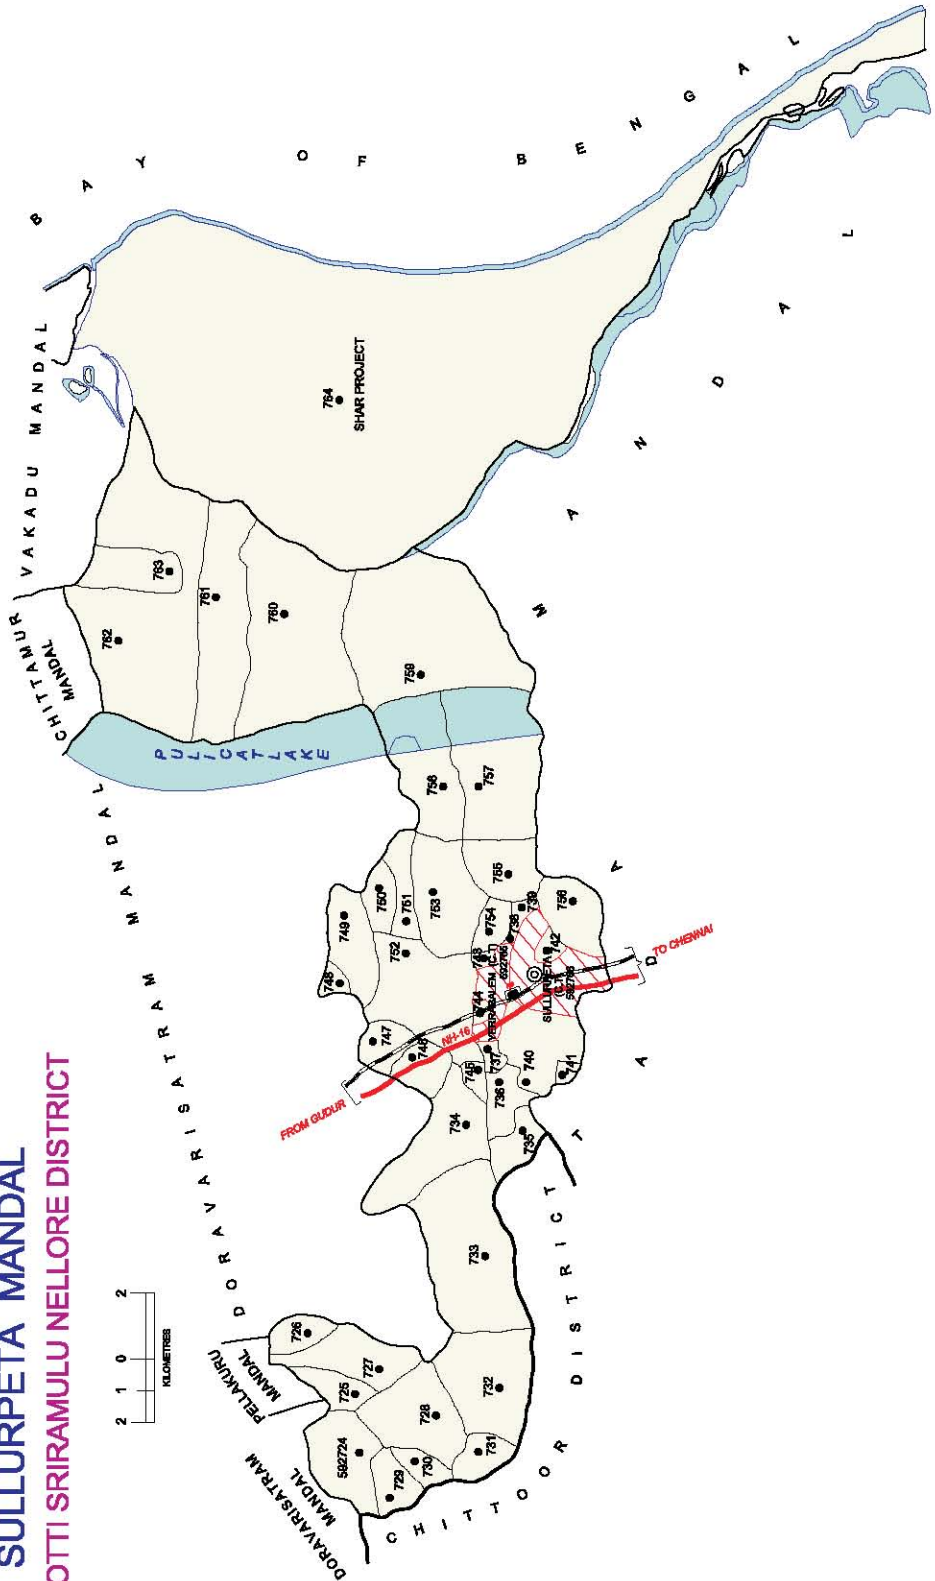

INDIA
ANDHRA PRADESH
SULLURPETA MANDAL
SRI POTTI SRIRAMULU NELLORE DISTRICT

BOUNDARY, DISTRICT
BOUNDARY, MANDAL
BOUNDARY, VILLAGE WITH L.C.No
HEADQUARTERS, MANDAL
NATIONAL HIGHWAY
RAILWAY LINE WITH STATION BROAD GAUGE
CENSUS TOWN WITH L.C.No
RIVER/STREAM/LAKE

582724
102.58
582765

No. OF TOWNS : 2
No. OF VILLAGES : 41
DISTANCE FROM Dist. H.Qtrs.
TO MANDAL : 34 Kms.

Note:-1. Sullurpeta (768) Village is fully included in Sullurpeta (C.T).
2. Yerrabalem (766) Village is fully included in Yerrabalem (C.T).