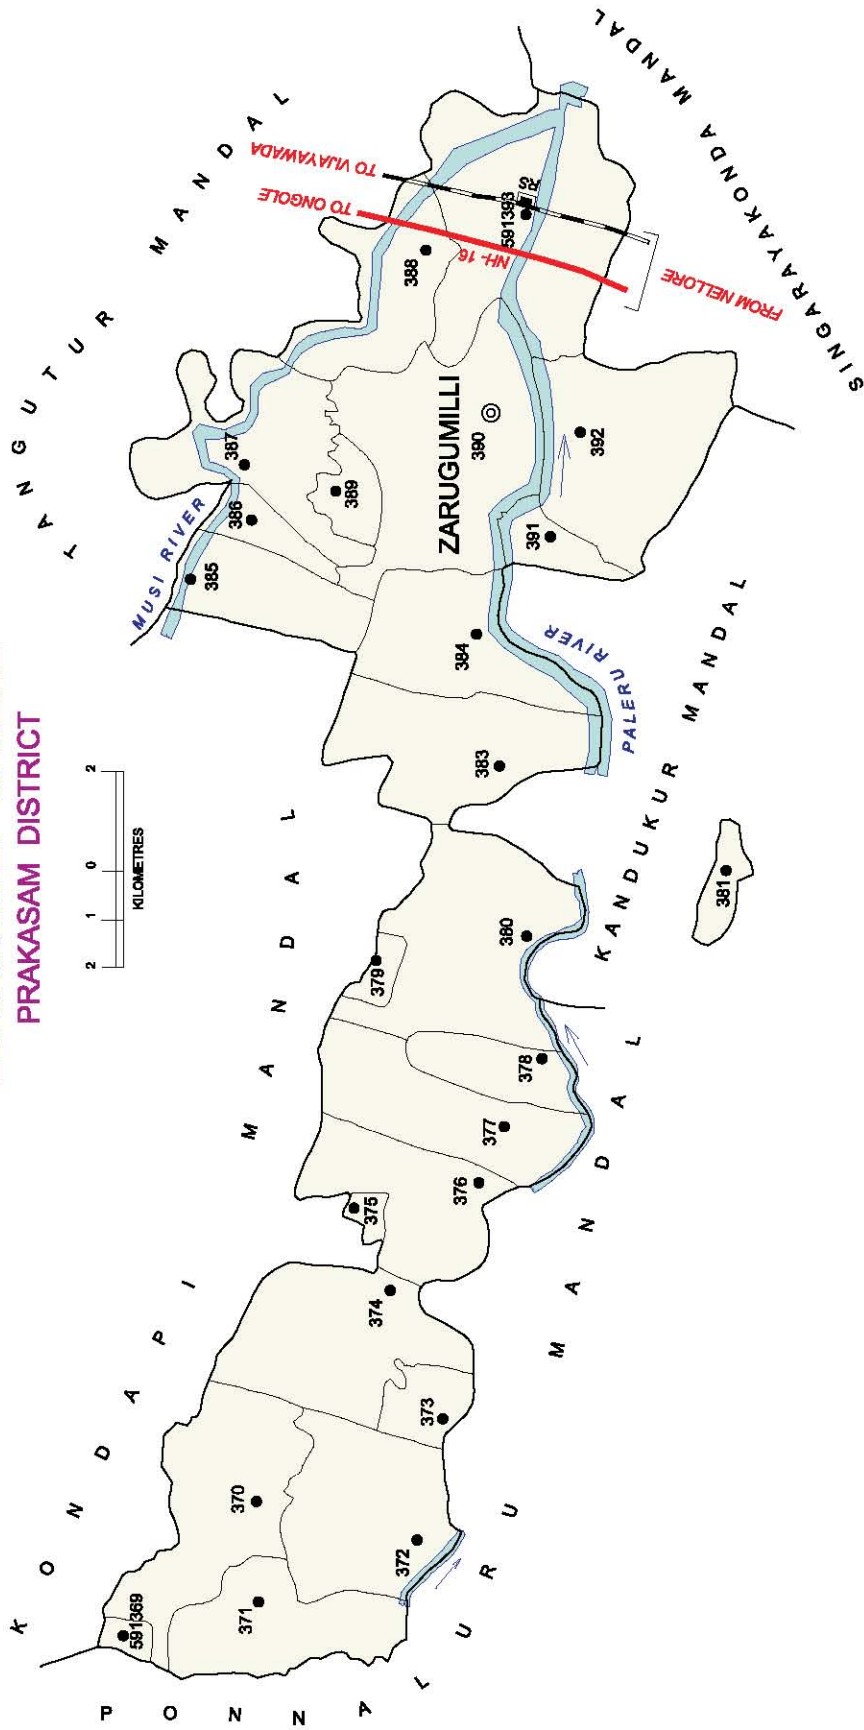

INDIA
ANDHRA PRADESH
ZARUGUMILLI MANDAL
PRAKASAM DISTRICT

BOUNDARY, MANDAL	591363
BOUNDARY, VILLAGE WITH L.C.No.	
HEADQUARTERS, MANDAL	
NATIONAL HIGHWAY	NH-16
RAILWAY LINE WITH STATION, BROAD GAUGE	
RIVER/STREAM/TANK	

No. OF VILLAGES : 25
No. OF TOWNS : NIL
DISTANCE FROM Dist. H.Qrts.
TO MANDAL H.Qrts. : 27 Kms.