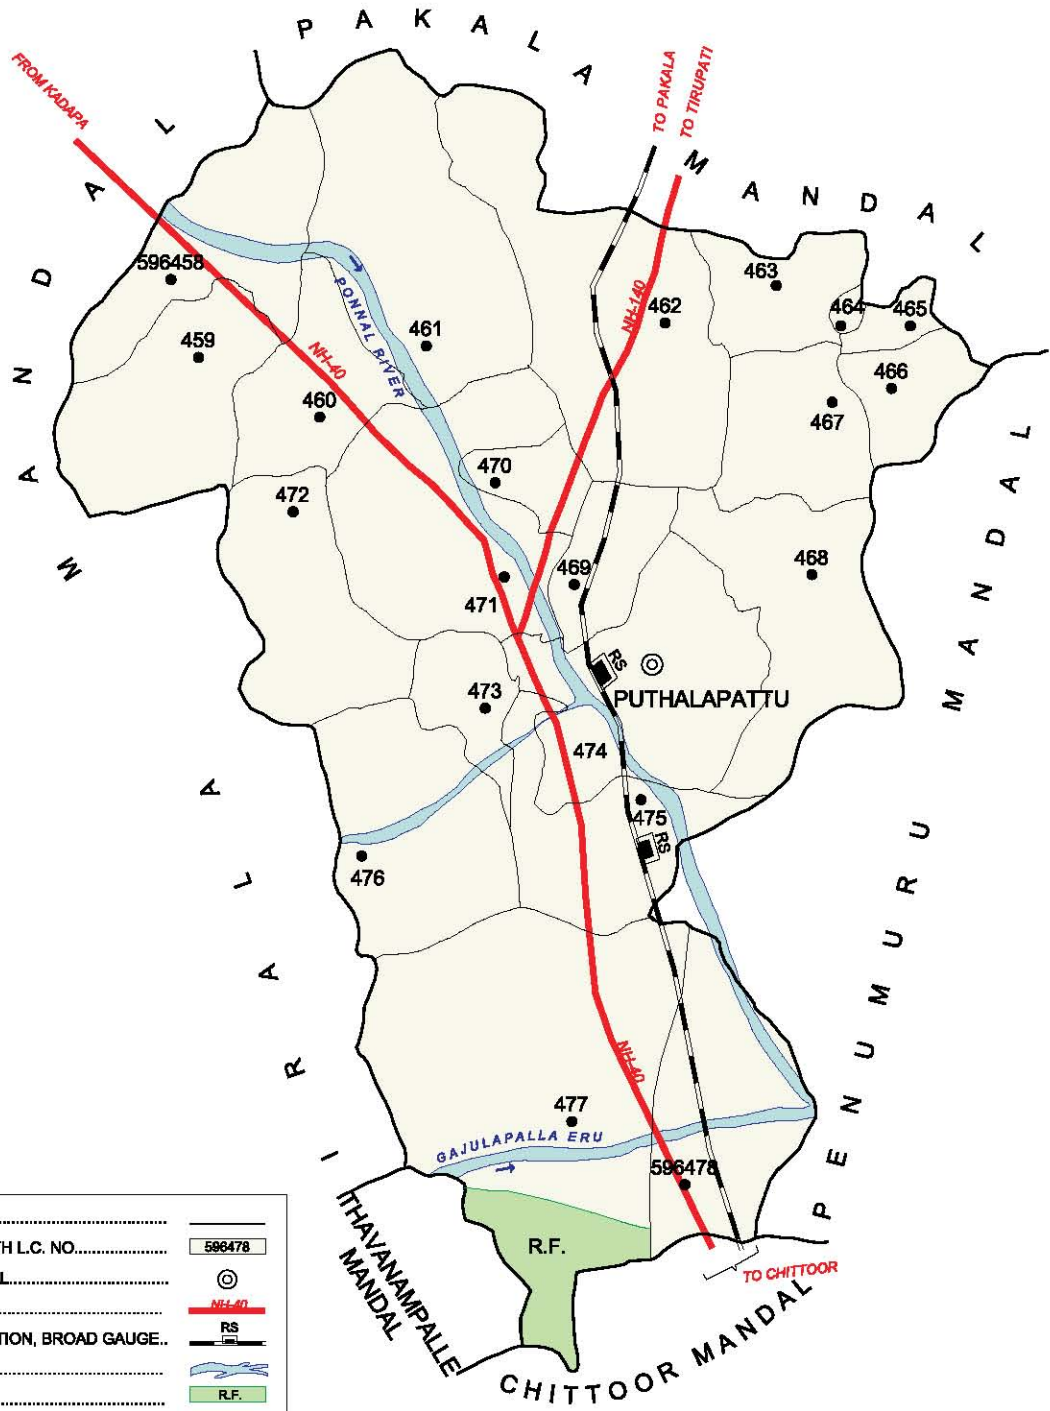

No. OF TOWNS : NIL
No. OF VILLAGES : 21
DISTANCE FROM Dist. H.Qrts.
TO MANDAL H.Qrts. : 17 Kms.

INDIA
ANDHRA PRADESH
PUTHALAPATTU MANDAL
CHITTOOR DISTRICT

BOUNDARY, MANDAL.....	
BOUNDARY, VILLAGE WITH L.C. NO.....	
HEADQUARTERS, MANDAL.....	
NATIONAL HIGHWAY	
RAILWAY LINE WITH STATION, BROAD GAUGE..	
RIVER / STREAM / TANK.....	
FOREST.....