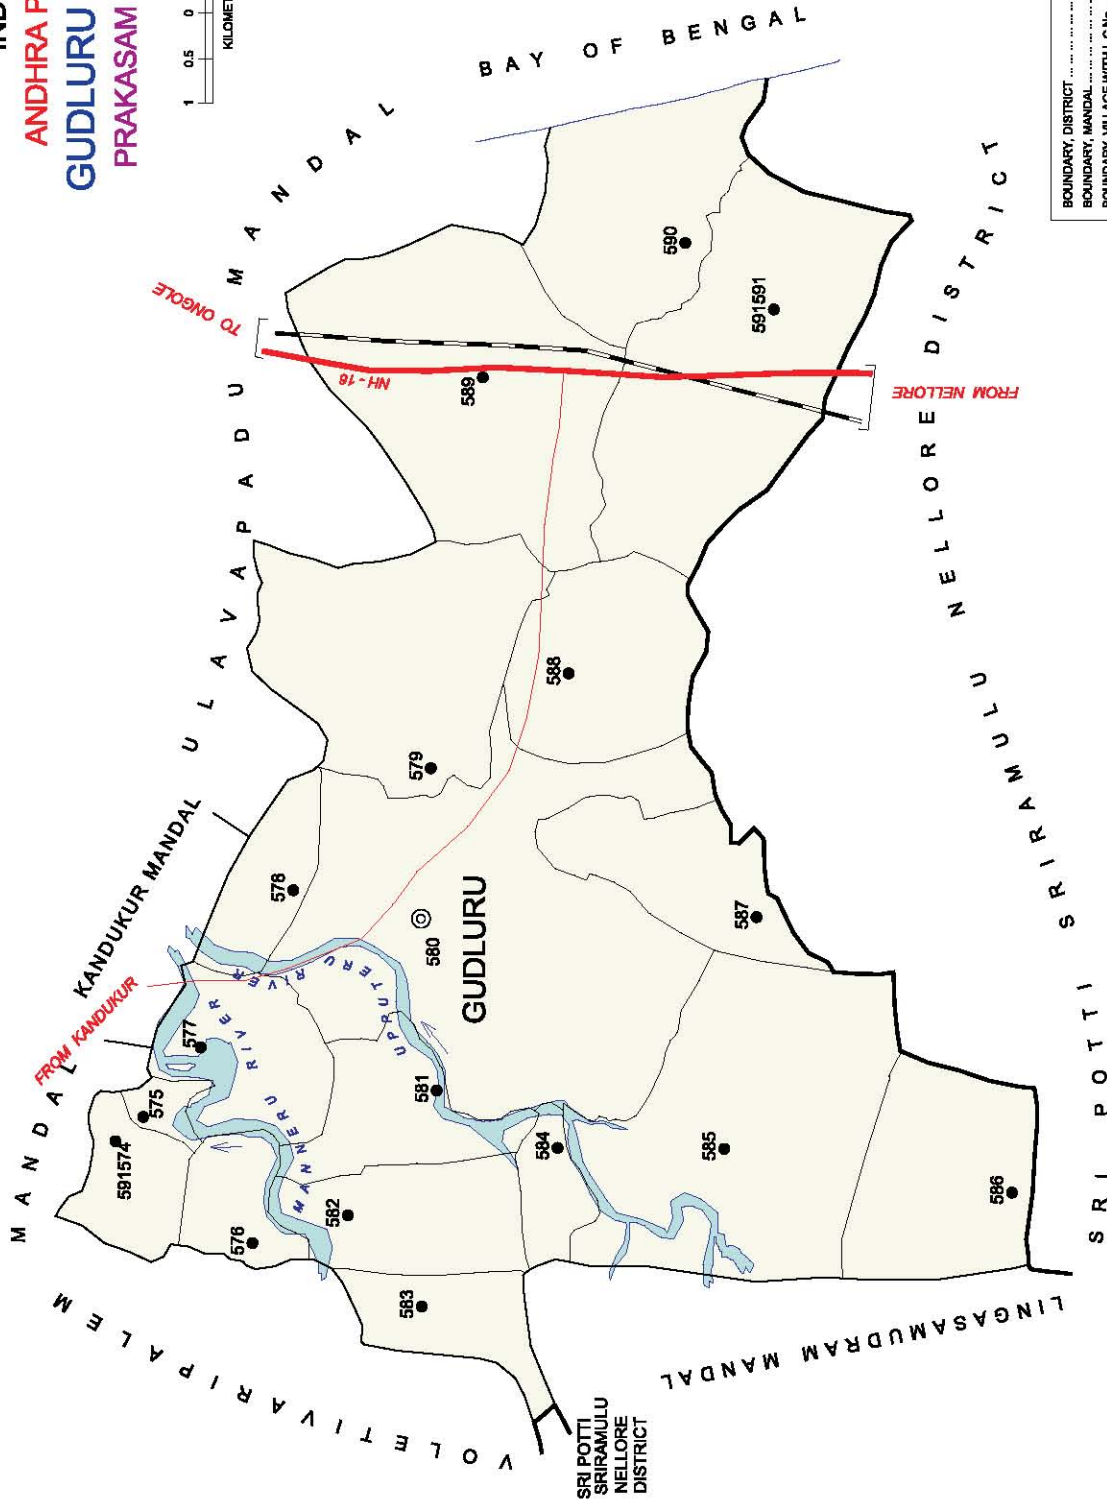

INDIA
ANDHRA PRADESH
GUDLURU MANDAL
PRAKASAM DISTRICT

BOUNDARY, DISTRICT	.....
BOUNDARY, MANDAL	.....
BOUNDARY, VILLAGE WITH L.C.No	.....
HEADQUARTERS, MANDAL	◎
NATIONAL HIGHWAY	— NH-18 —
OTHER IMPORTANT ROADS	---
RAILWAY LINE, BROAD GAUGE	—+—+—+—+—
RIVER/STREAM/TANK	~~~~~

No. OF TOWNS : NIL
No. OF VILLAGES : 18
DISTANCE FROM Dist. H. Qtrs.
TO MANDAL H. Qtrs. : 66 Kms.