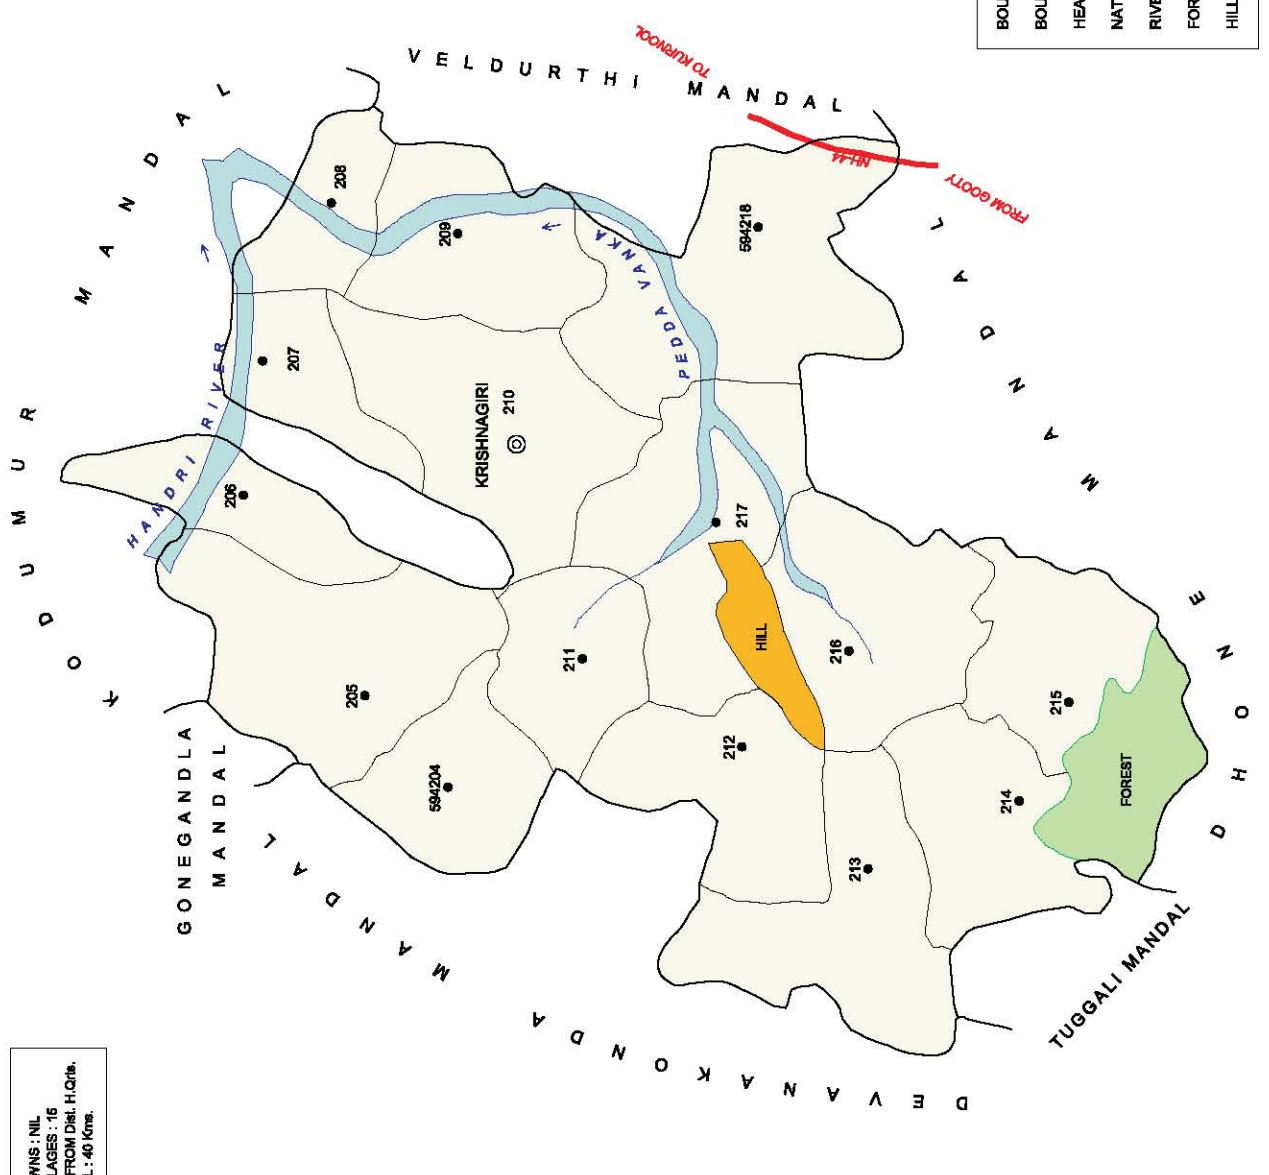

INDIA
ANDHRA PRADESH
KRISHNAGIRI MANDAL
KURNOOL DISTRICT

NO. OF TOWNS : NIL
NO. OF VILLAGES : 16
DISTANCE FROM Dist. H. Qr. to MANDAL : 40 Kms.

BOUNDARY, MANDAL	.....
BOUNDARY, VILLAGE WITH L.C. No.	594218
HEADQUARTERS, MANDAL	⊙
NATIONAL HIGHWAY	NH-44
RIVER/STREAM/TANK	
FOREST	
HILL