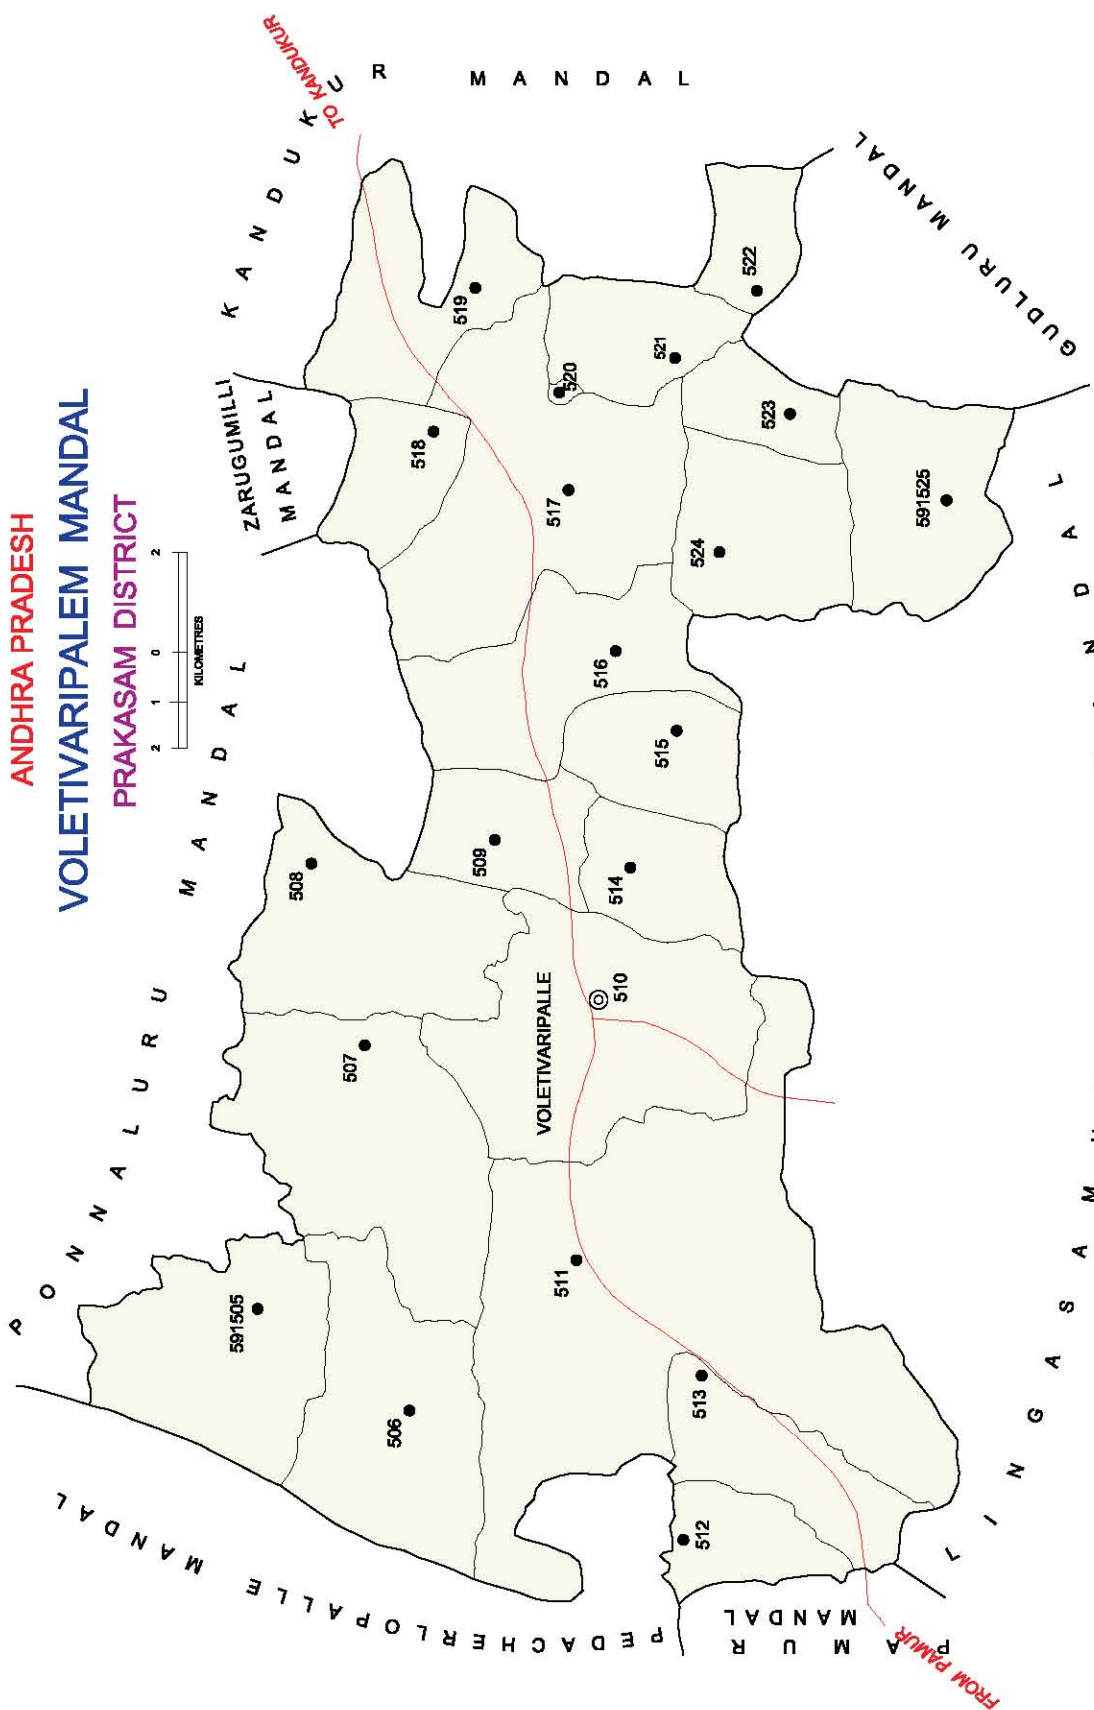

INDIA

ANDHRA PRADESH

VOLETIVARIPALEM MANDAL

PRAKASAM DISTRICT

No. OF TOWNS : NIL
No. OF VILLAGES : 21
DISTANCE FROM Dist. H. Qtrs.
TO MANDAL H. Qtrs. : 64 Kms.

BOUNDARY, MANDAL .....
BOUNDARY, VILLAGE WITH L.C.No .....
HEADQUARTERS, MANDAL .....
OTHER IMPORTANT ROADS. ....