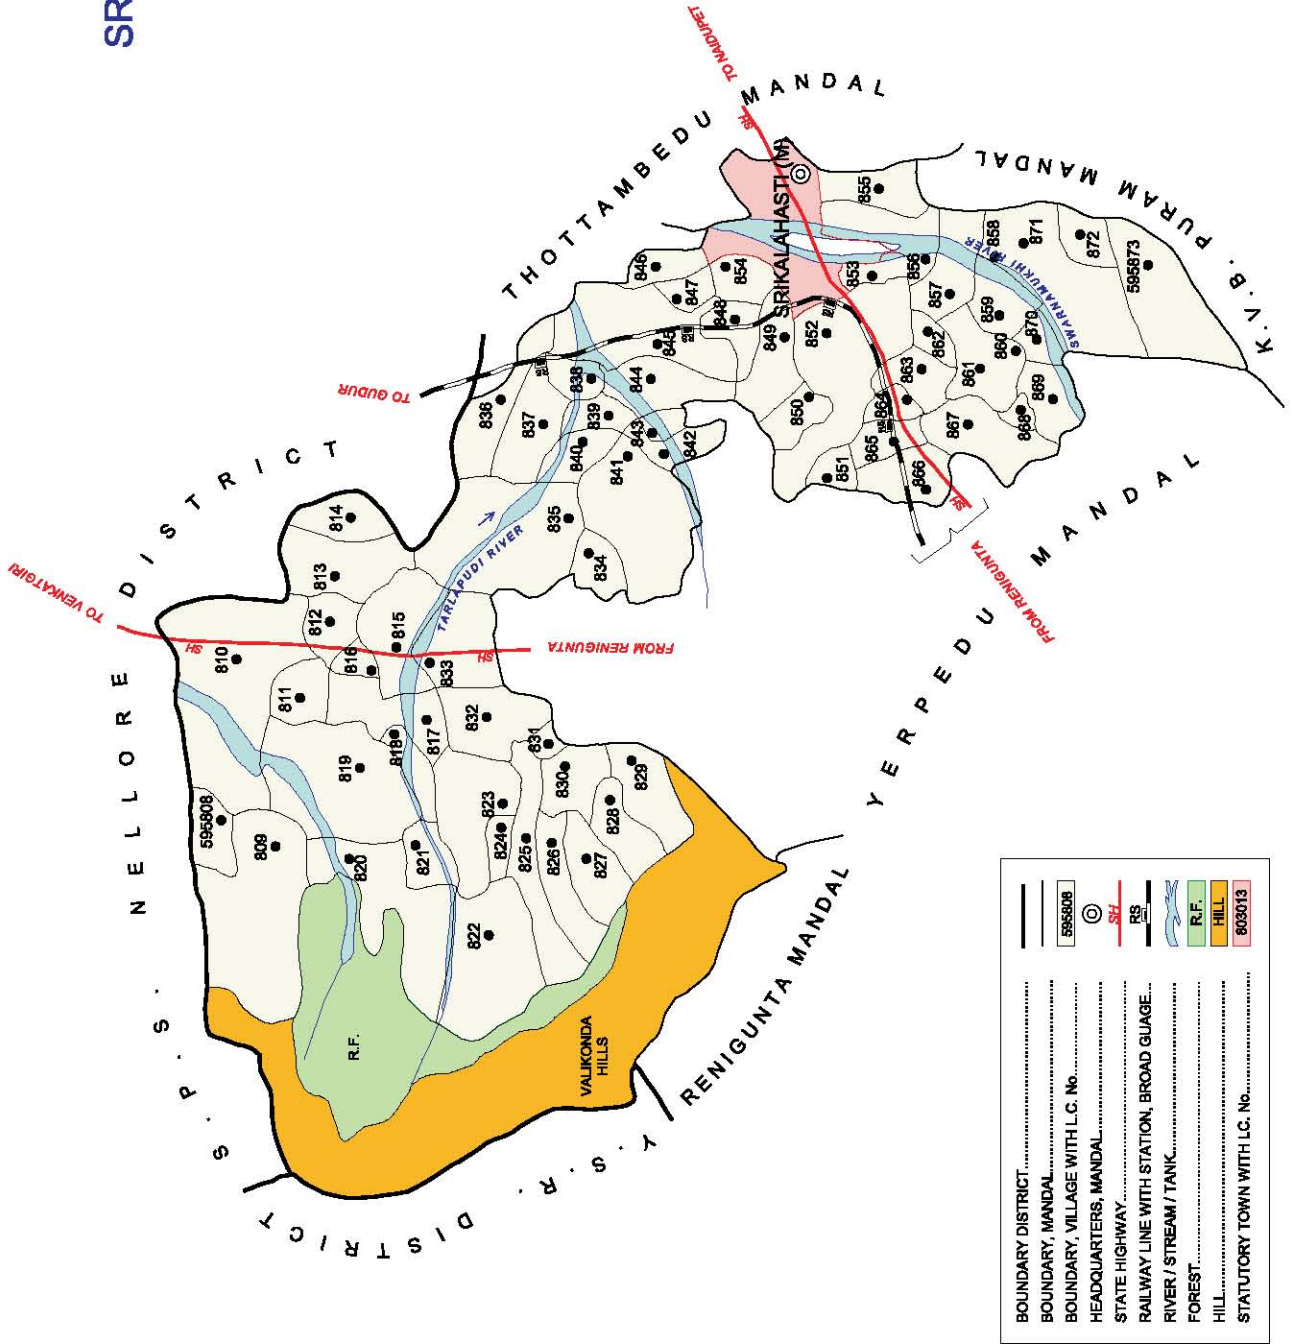

INDIA
ANDHRA PRADESH
SRIKALAHASTI MANDAL
CHITTOOR DISTRICT

No. OF TOWNS : 1
No. OF VILLAGES : 66
DISTANCE FROM Dist. H. Qrs.
TO MANDAL H. Qrs. : 100 Kms.