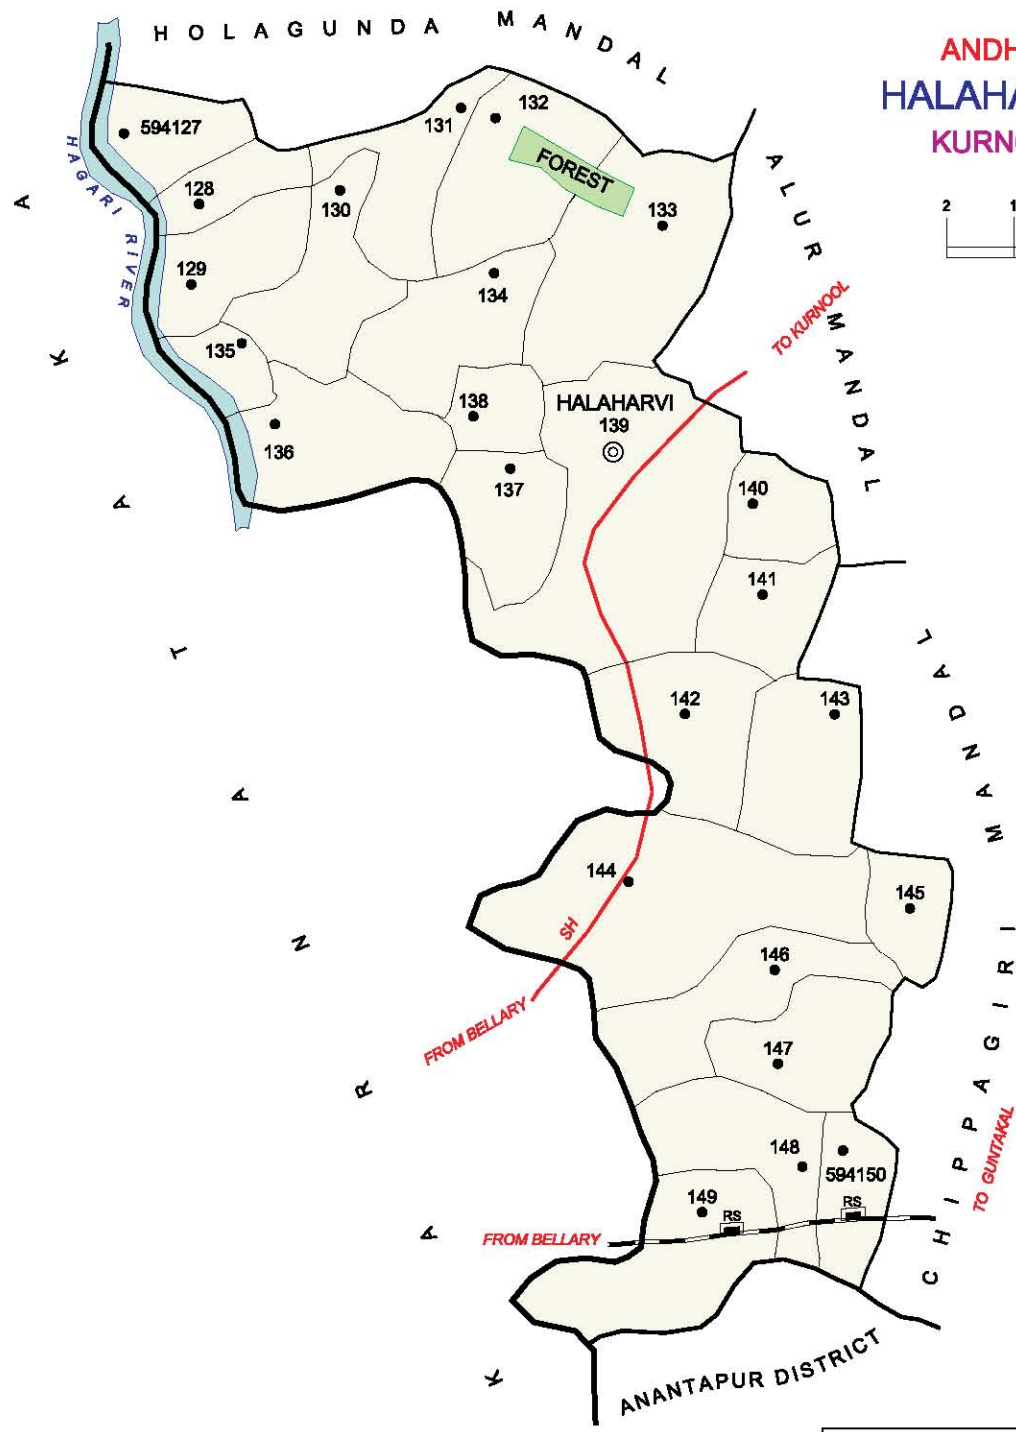

INDIA
ANDHRA PRADESH
HALAHARVI MANDAL
KURNOOL DISTRICT

NO. OF TOWNS : NIL
NO. OF VILLAGES : 24
DISTANCE FROM Dist. H.Qrts.
TO MANDAL : 110 Kms.

BOUNDARY, STATE.....	—————
BOUNDARY, DISTRICT.....	—————
BOUNDARY, MANDAL.....	—————
BOUNDARY, VILLAGE WITH L.C. No.....	594150
HEADQUARTERS, MANDAL.....	⊙
STATE HIGHWAY.....	—SH—
RAILWAYLINE WITH STATION, BROAD GAUGE..	—RS—
RIVER/STREAM/TANK.....	~~~~~
FOREST.....	■