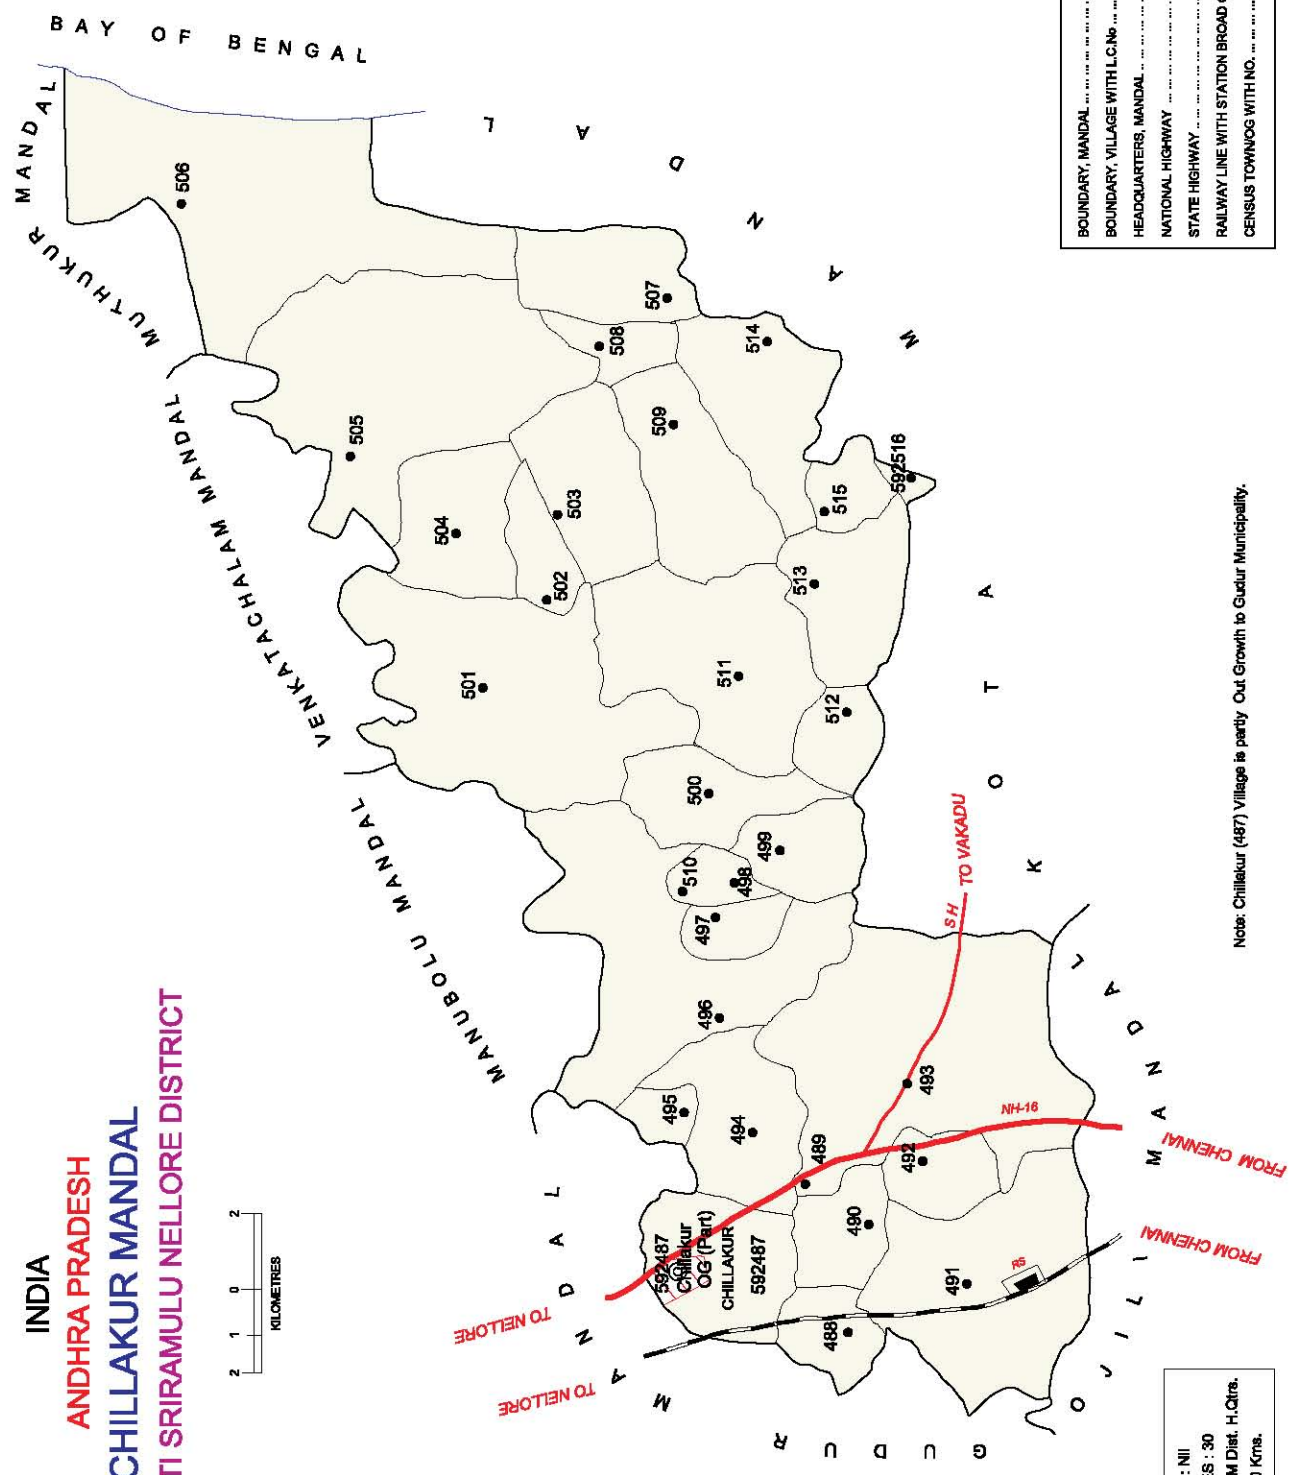

INDIA
ANDHRA PRADESH
CHILLAKUR MANDAL
SRI POTTI SRIRAMULU NELLORE DISTRICT

BOUNDARY, MANDAL	592516
BOUNDARY, VILLAGE WITH L.C.No	
HEADQUARTERS, MANDAL	
NATIONAL HIGHWAY	NH-16
STATE HIGHWAY	SH
RAILWAY LINE WITH STATION BROAD GAUGE	RG
CENSUS TOWNSHIP WITH NO.	592487

No. OF TOWNS : Nil
No. OF VILLAGES : 30
DISTANCE FROM Dist. H. Qtrs.
TO MANDAL : 40 Kms.

Note: Chillakur (487) Village is partly Out Growth to Gudur Municipality.