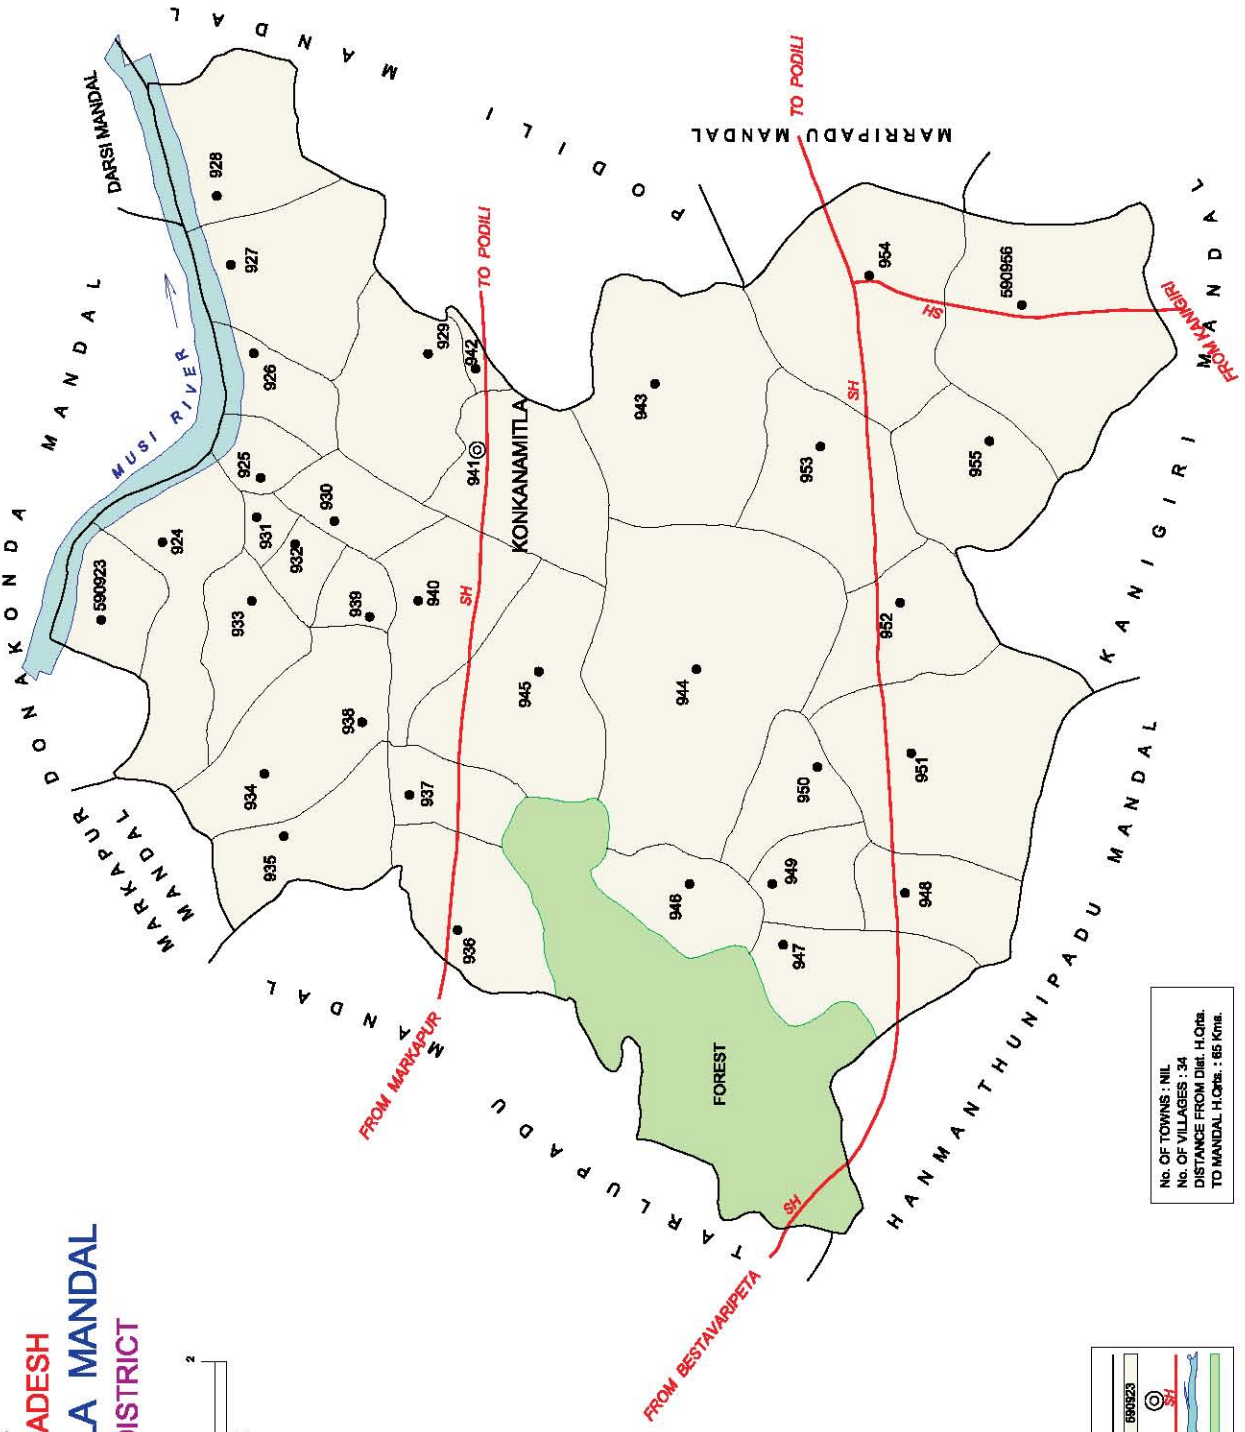

INDIA
ANDHRA PRADESH
KONAKANAMITLA MANDAL
PRAKASAM DISTRICT

BOUNDARY, MANDAL	.....
BOUNDARY, VILLAGE WITH LC No.	.....
HEADQUARTERS, MANDAL	⊙
STATE HIGHWAY	SH
RIVER/STREAM/TANK	~~~~~
FOREST	.....

Nr. OF TOWNS	: NIL
Nr. OF VILLAGES	: 34
DISTANCE FROM DIST. H. Qrs.	TO MANDAL H. Qrs. : 65 Kms.