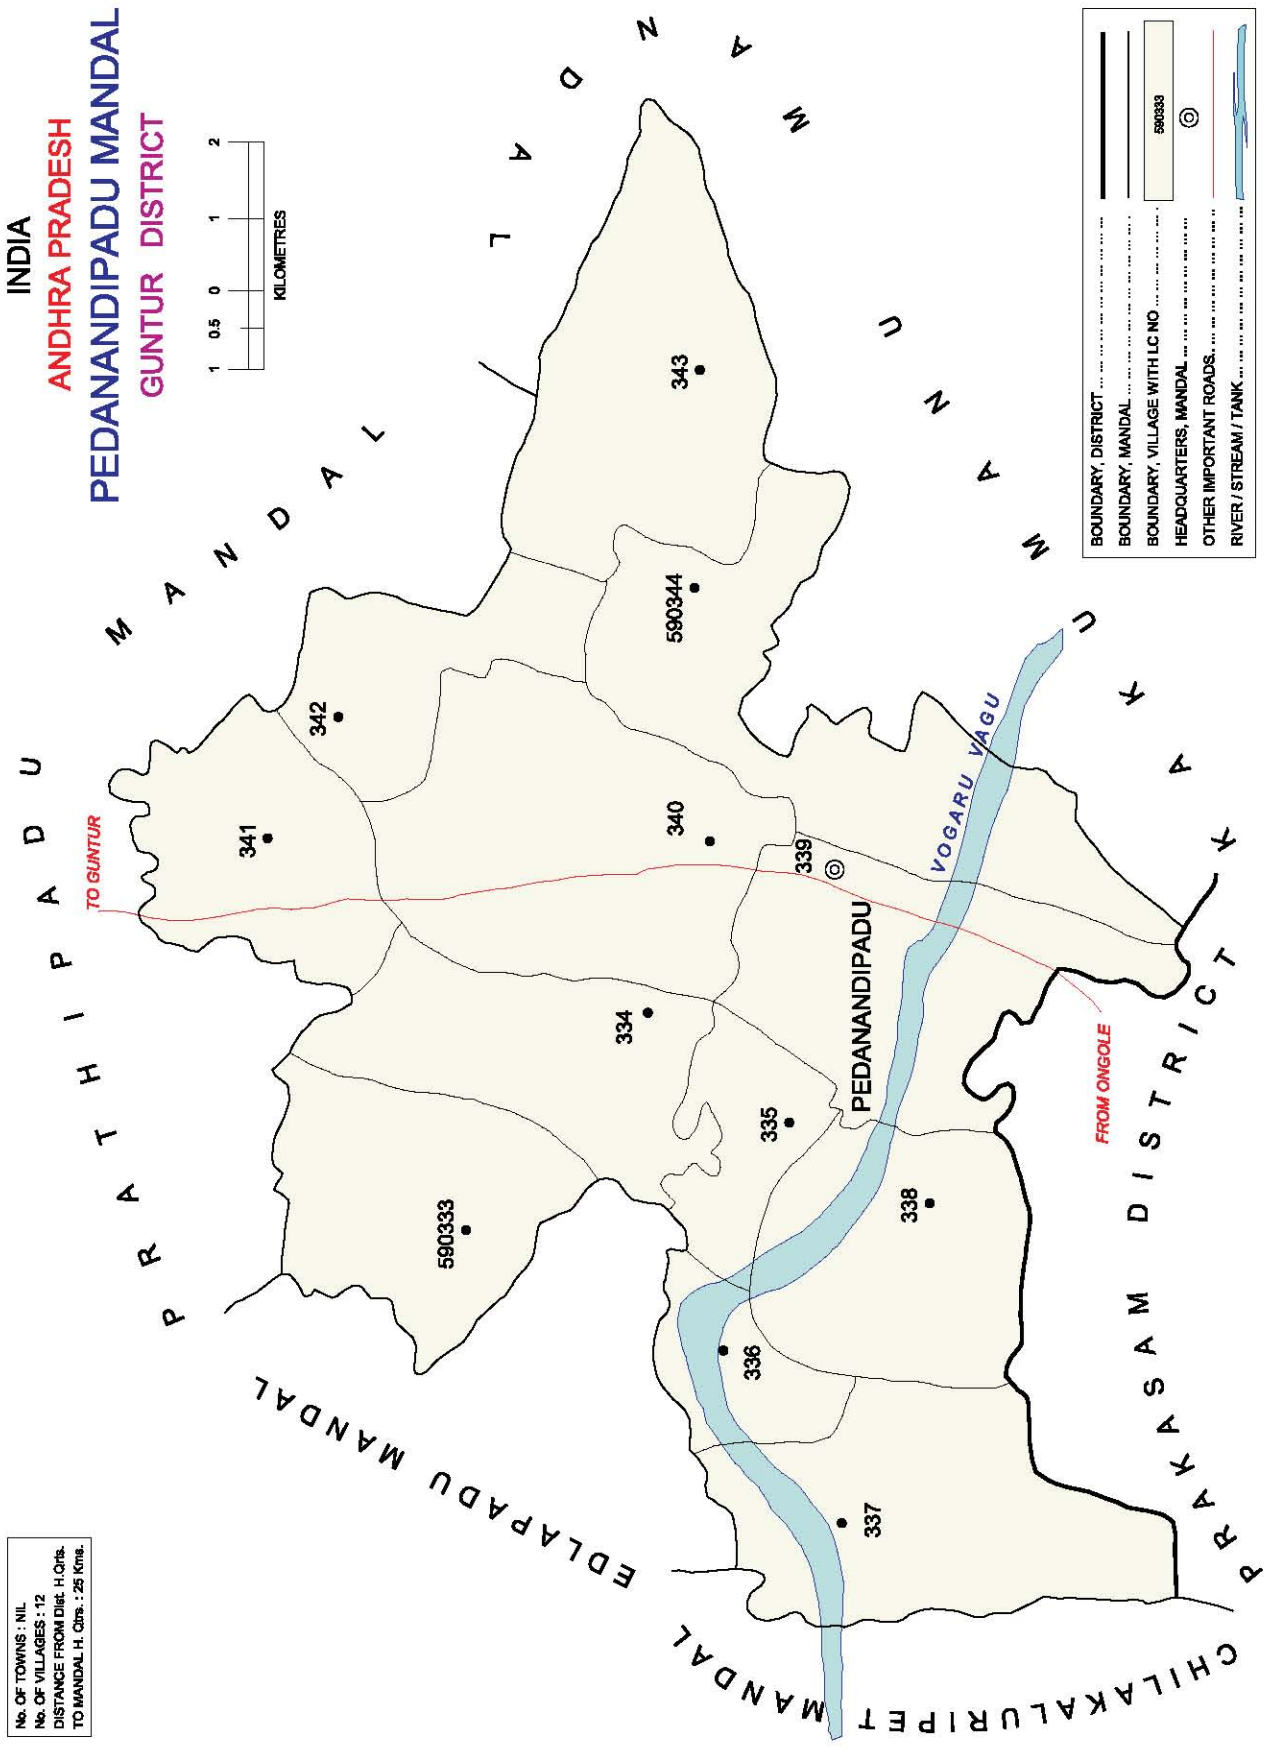

INDIA
ANDHRA PRADESH
PEDANANDIPADU MANDAL
GUNTUR DISTRICT

No. OF TOWNS : NIL
No. OF VILLAGES : 12
DISTANCE FROM Dist. H. Qtrs.
TO MANDAL H. Qtrs. : 25 Kms.

BOUNDARY, DISTRICT	---
BOUNDARY, MANDAL	---
BOUNDARY, VILLAGE WITH LC NO	---
HEADQUARTERS, MANDAL	⊙
OTHER IMPORTANT ROADS	---
RIVER / STREAM / TANK	---