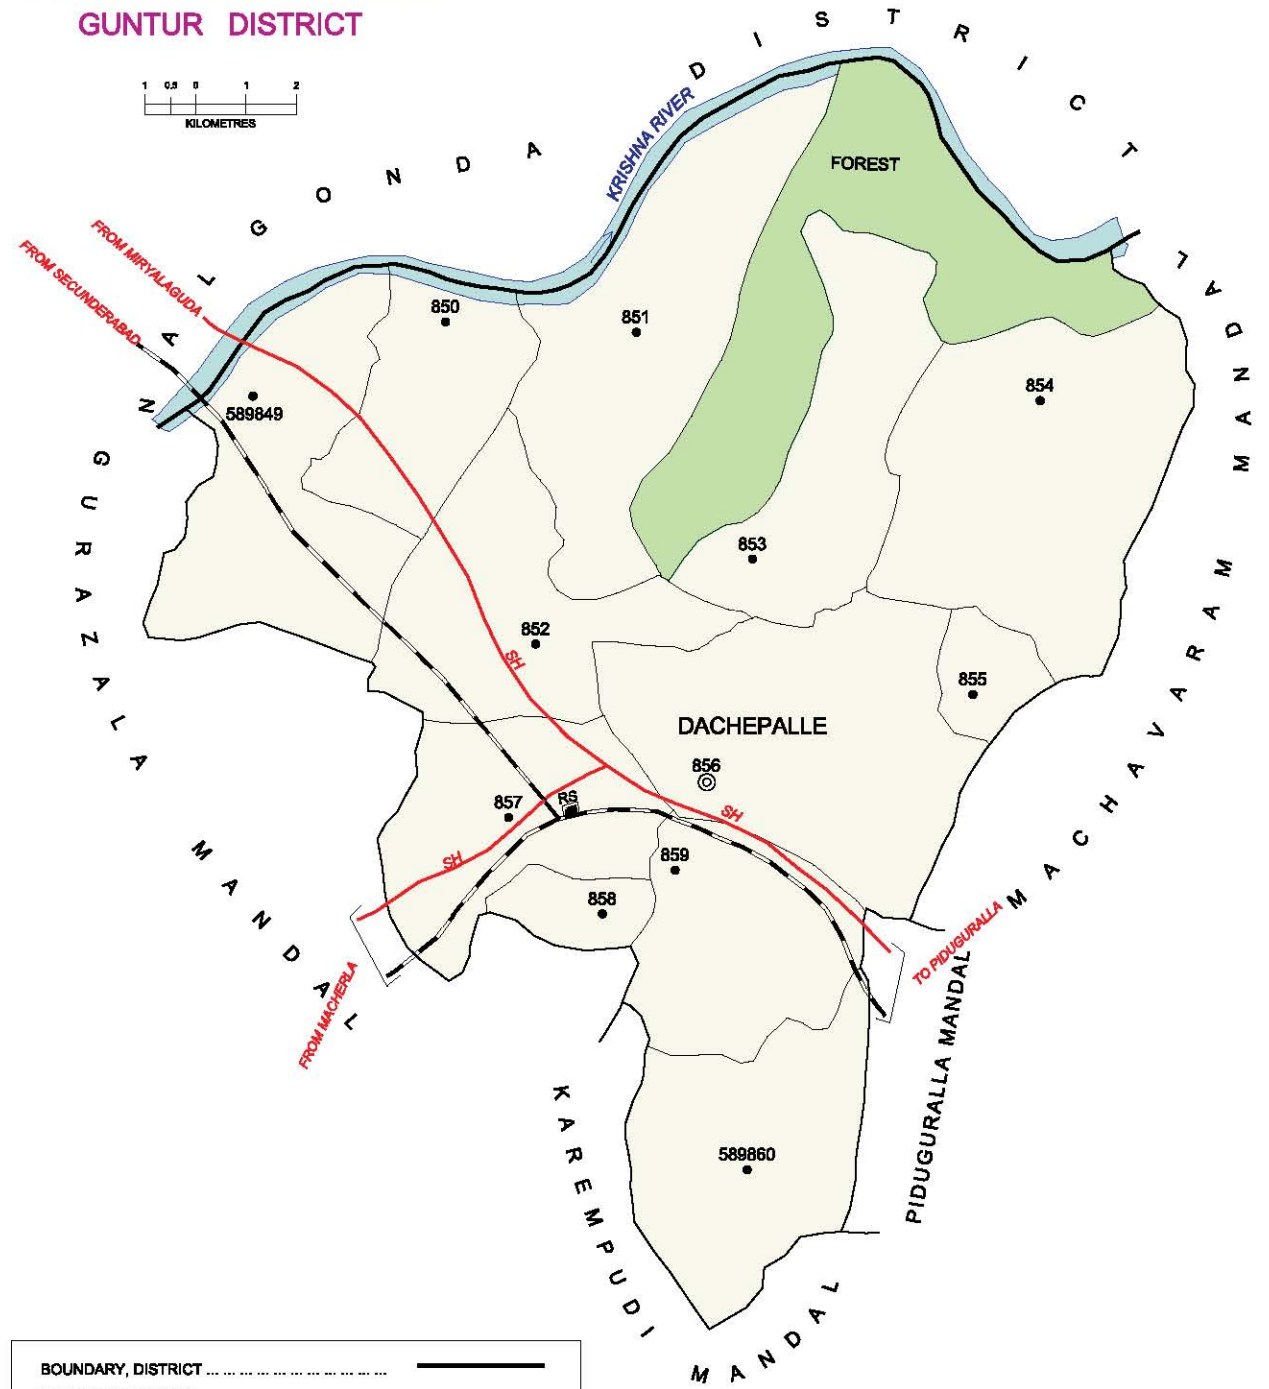

INDIA
ANDHRA PRADESH
DACHEPALLE MANDAL
GUNTUR DISTRICT

BOUNDARY, DISTRICT	—————
BOUNDARY, MANDAL	—————
BOUNDARY, VILLAGE WITH LC NO	589849
HEADQUARTERS, MANDAL	⊙
STATE HIGHWAYS	SH
RAILWAY LINE WITH STATION, BROAD GAUGE ...	RS
RIVER / STREAM / TANK	~~~~~
FOREST	■

No. OF TOWNS : NIL
No. OF VILLAGES : 12
DISTANCE FROM Dist. H.Qrts.
TO MANDAL H. Qtrs. : 72 Kms.