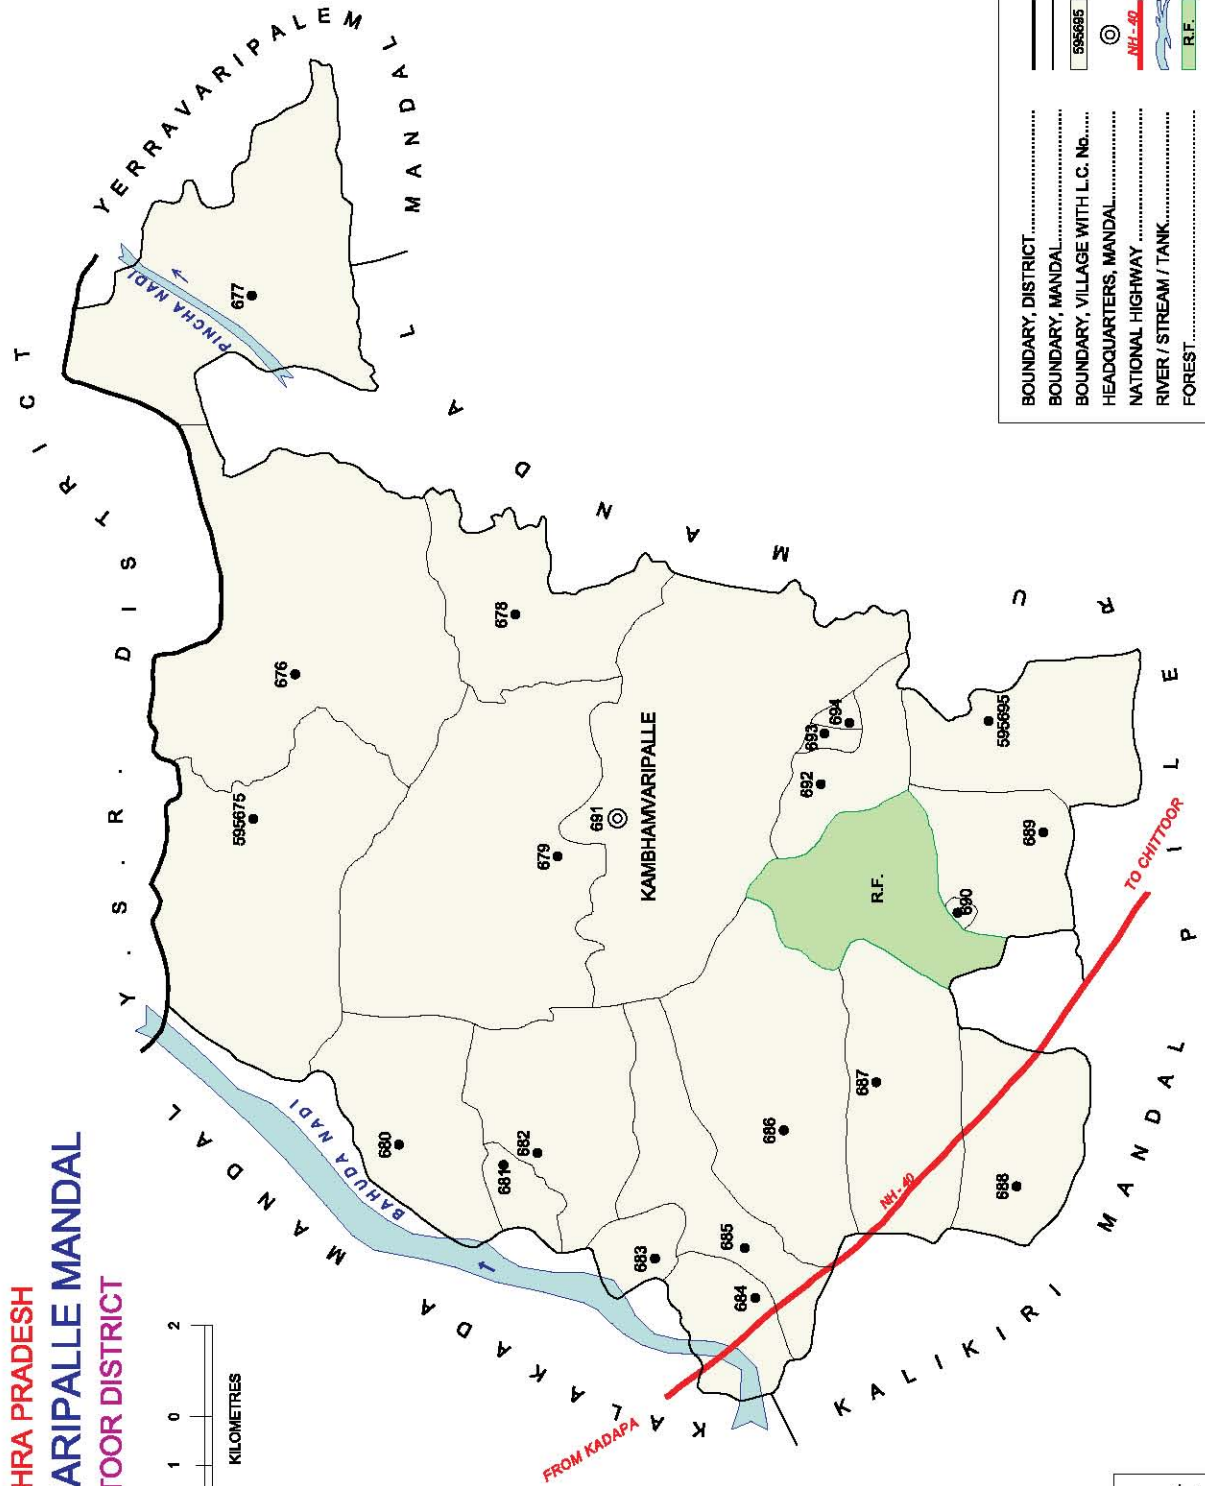

INDIA
ANDHRA PRADESH
KAMBHAMVARIPALLE MANDAL
CHITTOOR DISTRICT

	BOUNDARY, DISTRICT.....
	BOUNDARY, MANDAL.....
	BOUNDARY, VILLAGE WITH L.C. No.....
	HEADQUARTERS, MANDAL.....
	NATIONAL HIGHWAY.....
	RIVER / STREAM / TANK.....
	FOREST.....

No. OF TOWNS : NIL
No. OF VILLAGES : 21
DISTANCE FROM Dist. H.Q.s.
TO MANDAL H.Q.s. : 72 Kms.