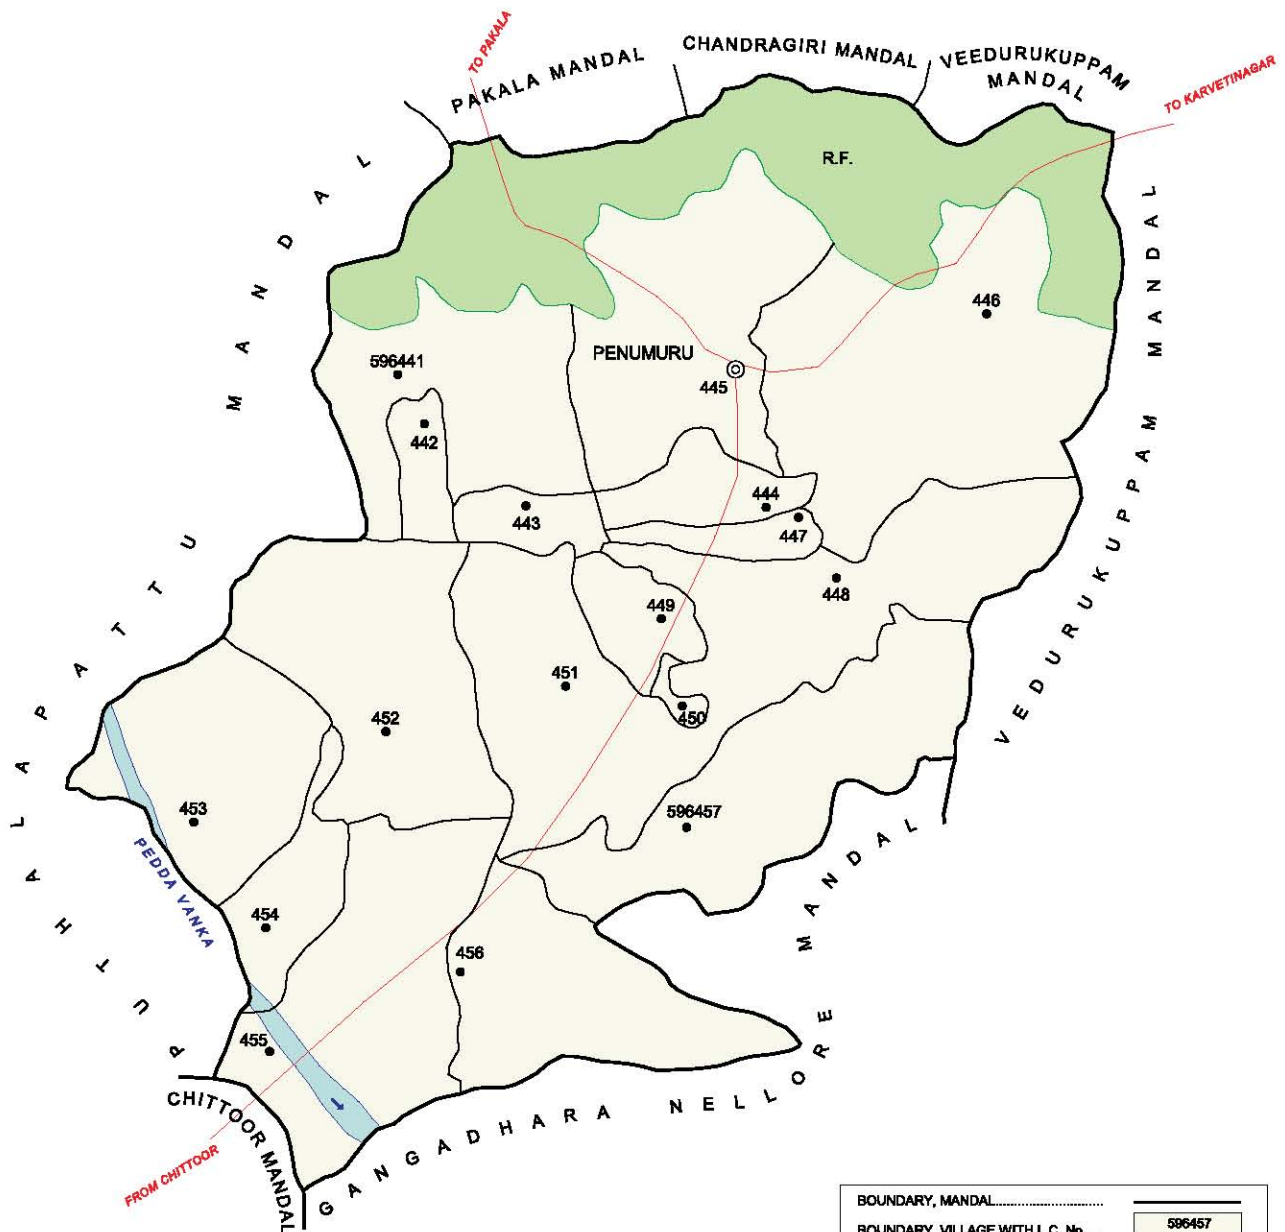

No. OF TOWNS : NIL
No. OF VILLAGES : 17
DISTANCE FROM Dist. H.Qrts.
TO MANDAL H.Qrts. : 24 Kms.

INDIA
ANDHRA PRADESH
PENUMURU MANDAL
CHITTOOR DISTRICT

BOUNDARY, MANDAL.....	
BOUNDARY, VILLAGE WITH L.C. No.....	
HEADQUARTERS, MANDAL.....	
OTHER IMPORTANT ROADS	
RIVER / STREAM / TANK.....	
FOREST.....