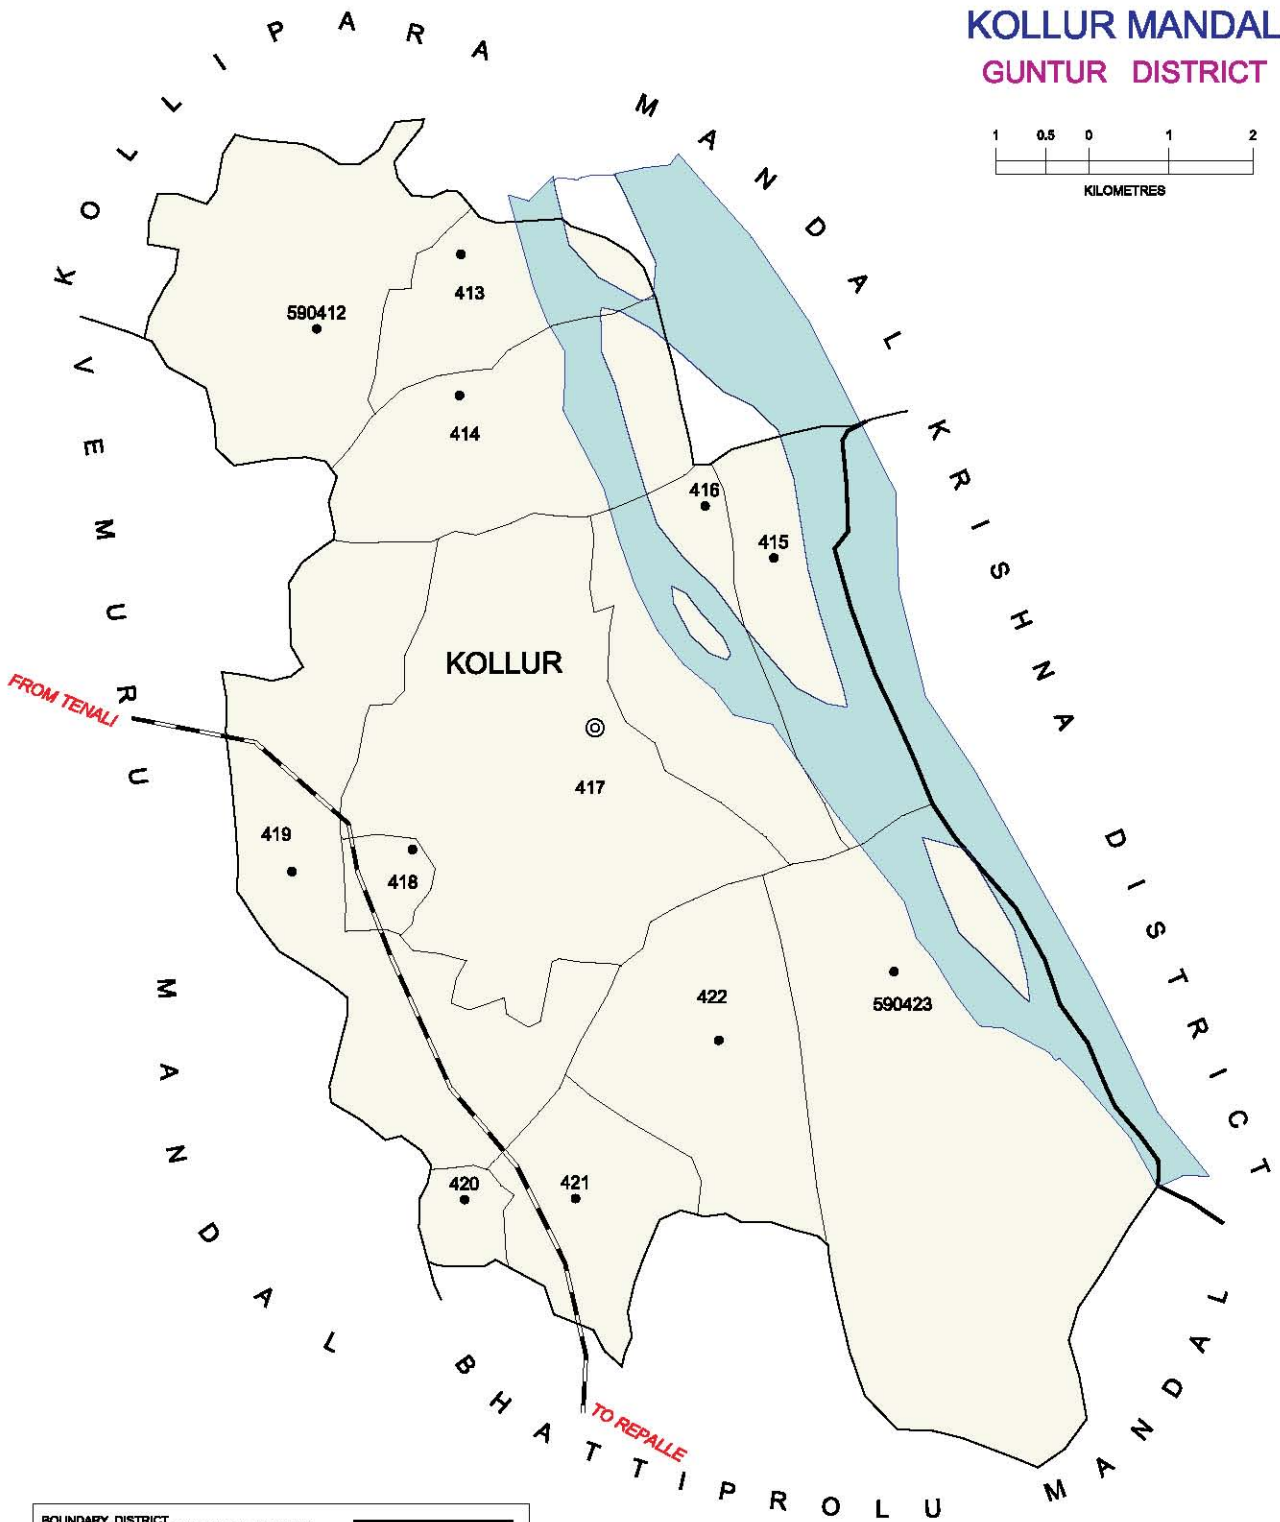

INDIA
ANDHRA PRADESH
KOLLUR MANDAL
GUNTUR DISTRICT

BOUNDARY, DISTRICT	—————
BOUNDARY, MANDAL	—————
BOUNDARY, VILLAGE WITH LC NO	—————
HEADQUARTERS, MANDAL	⊙
RAILWAY LINE , BROAD GAUGE	—————
RIVER / STREAM / TANK	~~~~~

No. OF TOWNS : NIL
No. OF VILLAGES : 12
DISTANCE FROM Dist. H. Qtrs.
TO MANDAL H. Qtrs. : 33 Kms.