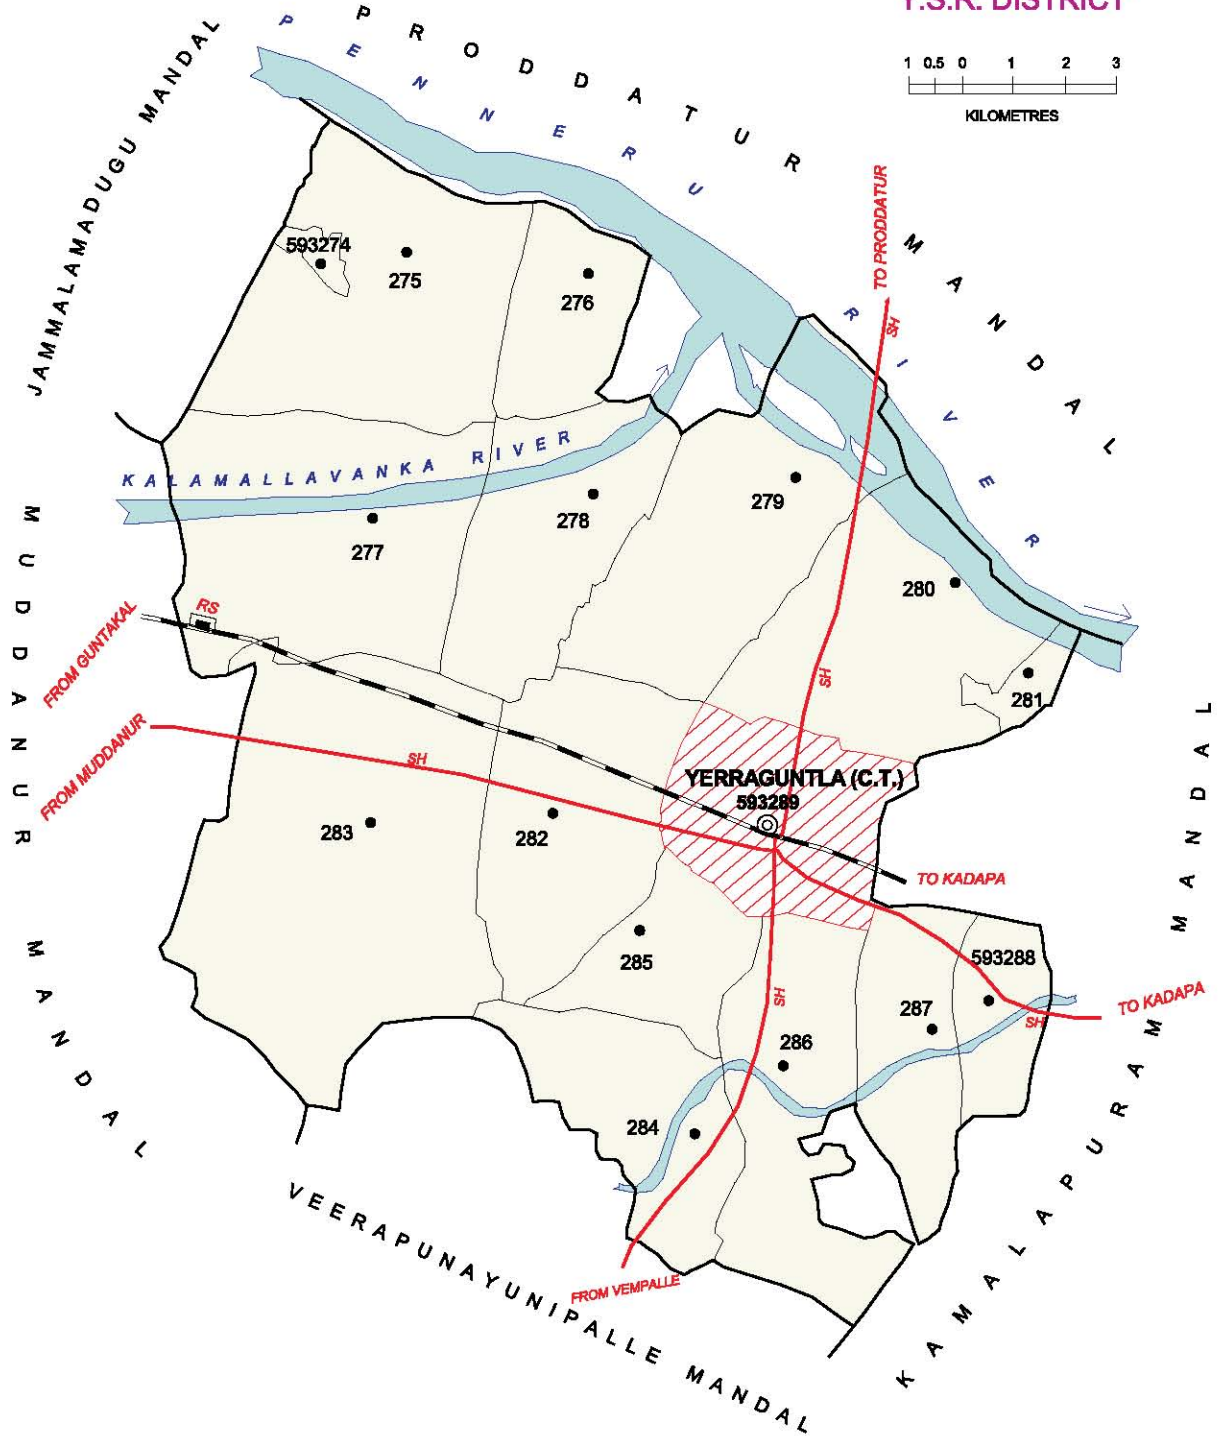

INDIA
ANDHRA PRADESH
YERRAGUNTLA MANDAL
Y.S.R. DISTRICT

NO. OF TOWNS : 1
NO. OF VILLAGES : 15
DISTANCE FROM DIST. H. Qtrs.
TO MANDAL : 88 Kms.

BOUNDARY, MANDAL	
BOUNDARY, VILLAGE WITH LCNo	
HEAD QUARTERS, MANDAL	
STATE HIGHWAY	
RAILWAY LINE WITH STATION, BROAD GAUGE	
RIVER / STREAM / TANK	
CENSUS TOWN WITH LCNo