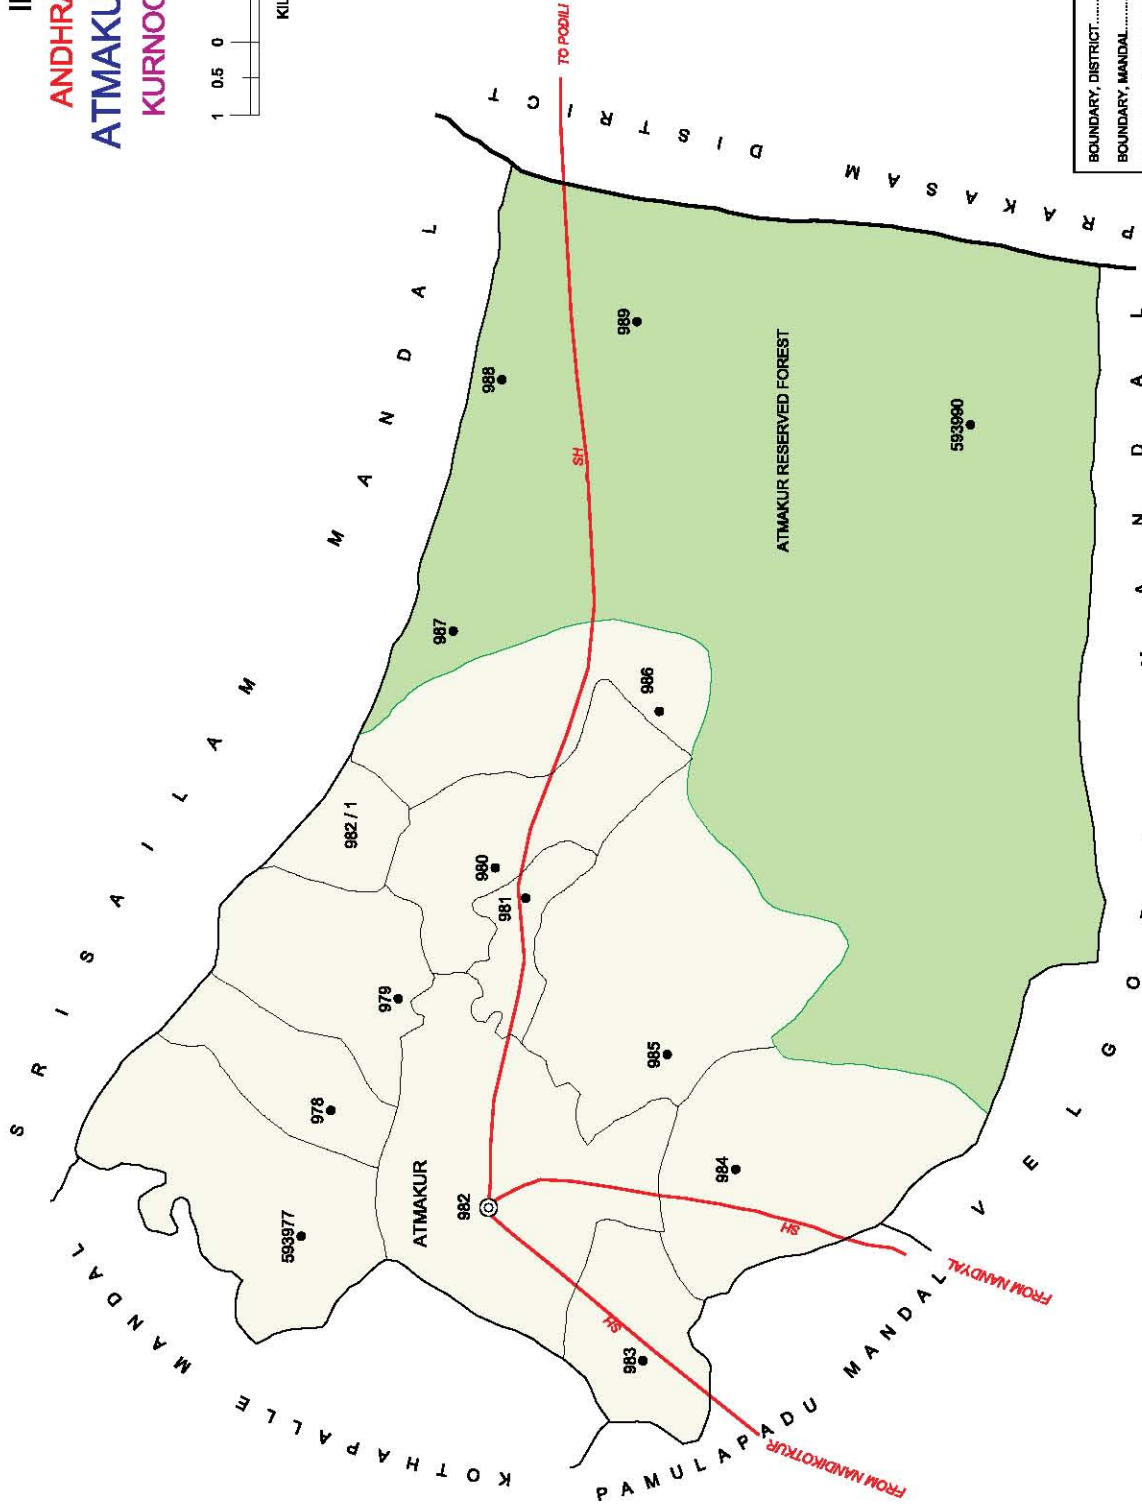

NO. OF TOWNS : 1  
 NO OF VILLAGES : 3  
 DISTANCE FROM Dist. H. Qr's.  
 TO MANDAL H. Qr's : 92 Kms.

INDIA  
 ANDHRA PRADESH  
 ATMAKUR MANDAL  
 KURNOOL DISTRICT

BOUNDARY, DISTRICT.....	①
BOUNDARY, MANDAL.....	SH
BOUNDARY, VILLAGE WITH L.C. No.....	R.F.
HEADQUARTERS, MANDAL.....	
STATE HIGHWAY.....	
FOREST.....	