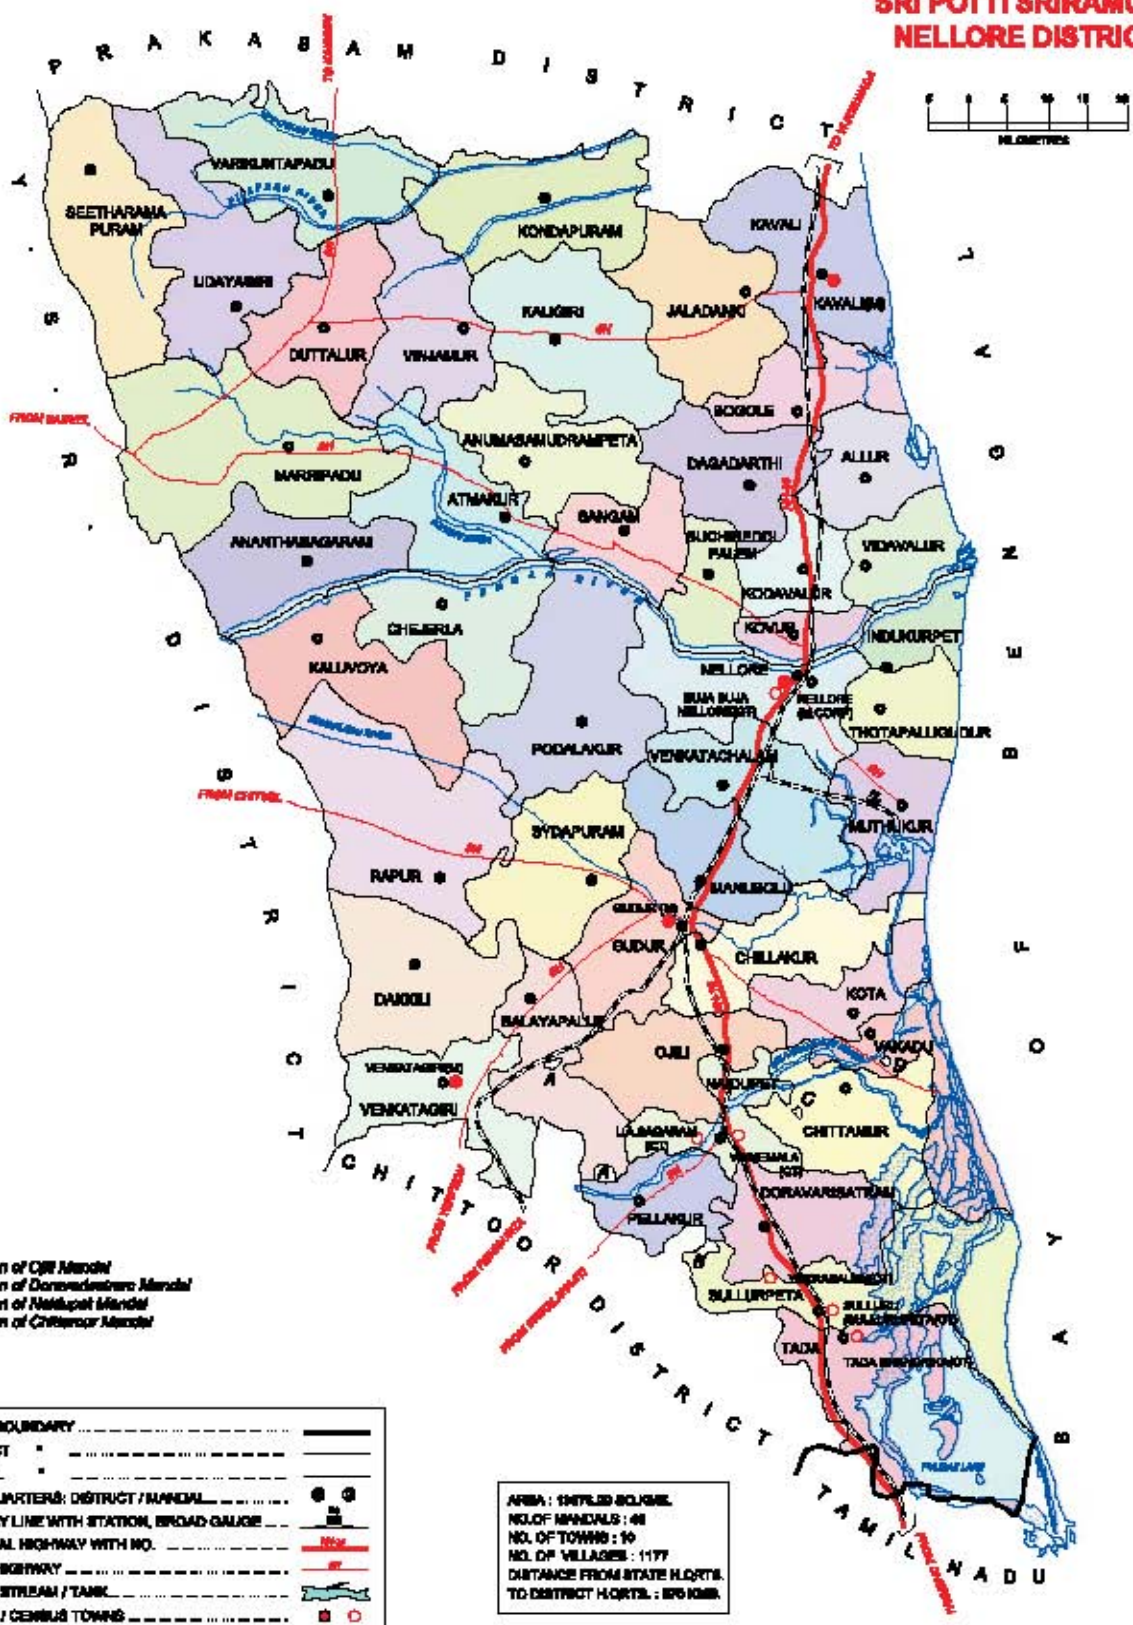

INDIA
ANDHRA PRADESH
SRI POTTI SRIRAMULU
NELLORE DISTRICT