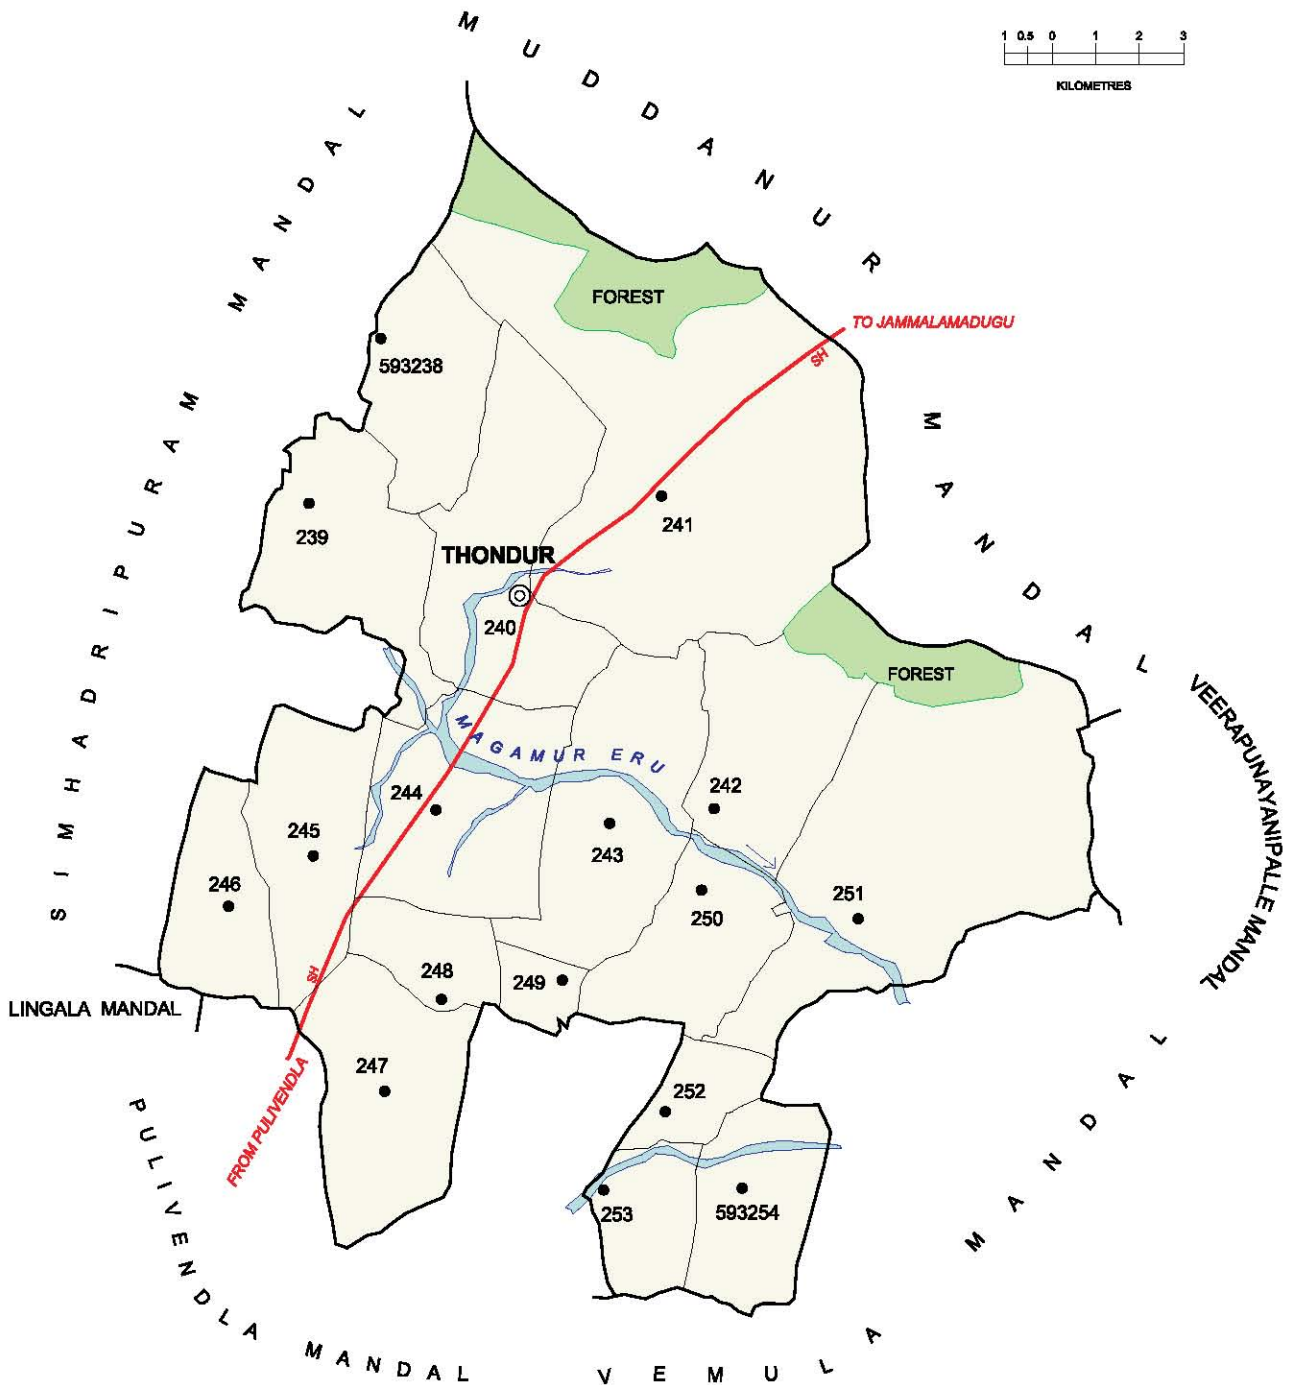

INDIA
ANDHRA PRADESH
THONDUR MANDAL
Y.S.R. DISTRICT

NO. OF TOWNS : NIL
NO. OF VILLAGES : 17
DISTANCE FROM DIST. H. Qrts.
TO MANDAL H.Qrts.: 72 Kms.

BOUNDARY, MANDAL	.....
BOUNDARY, VILLAGE WITH LCNo	593254
HEAD QUARTERS, MANDAL	⊙
STATE HIGHWAY	SH
RIVER / STREAM / TANK	
FOREST