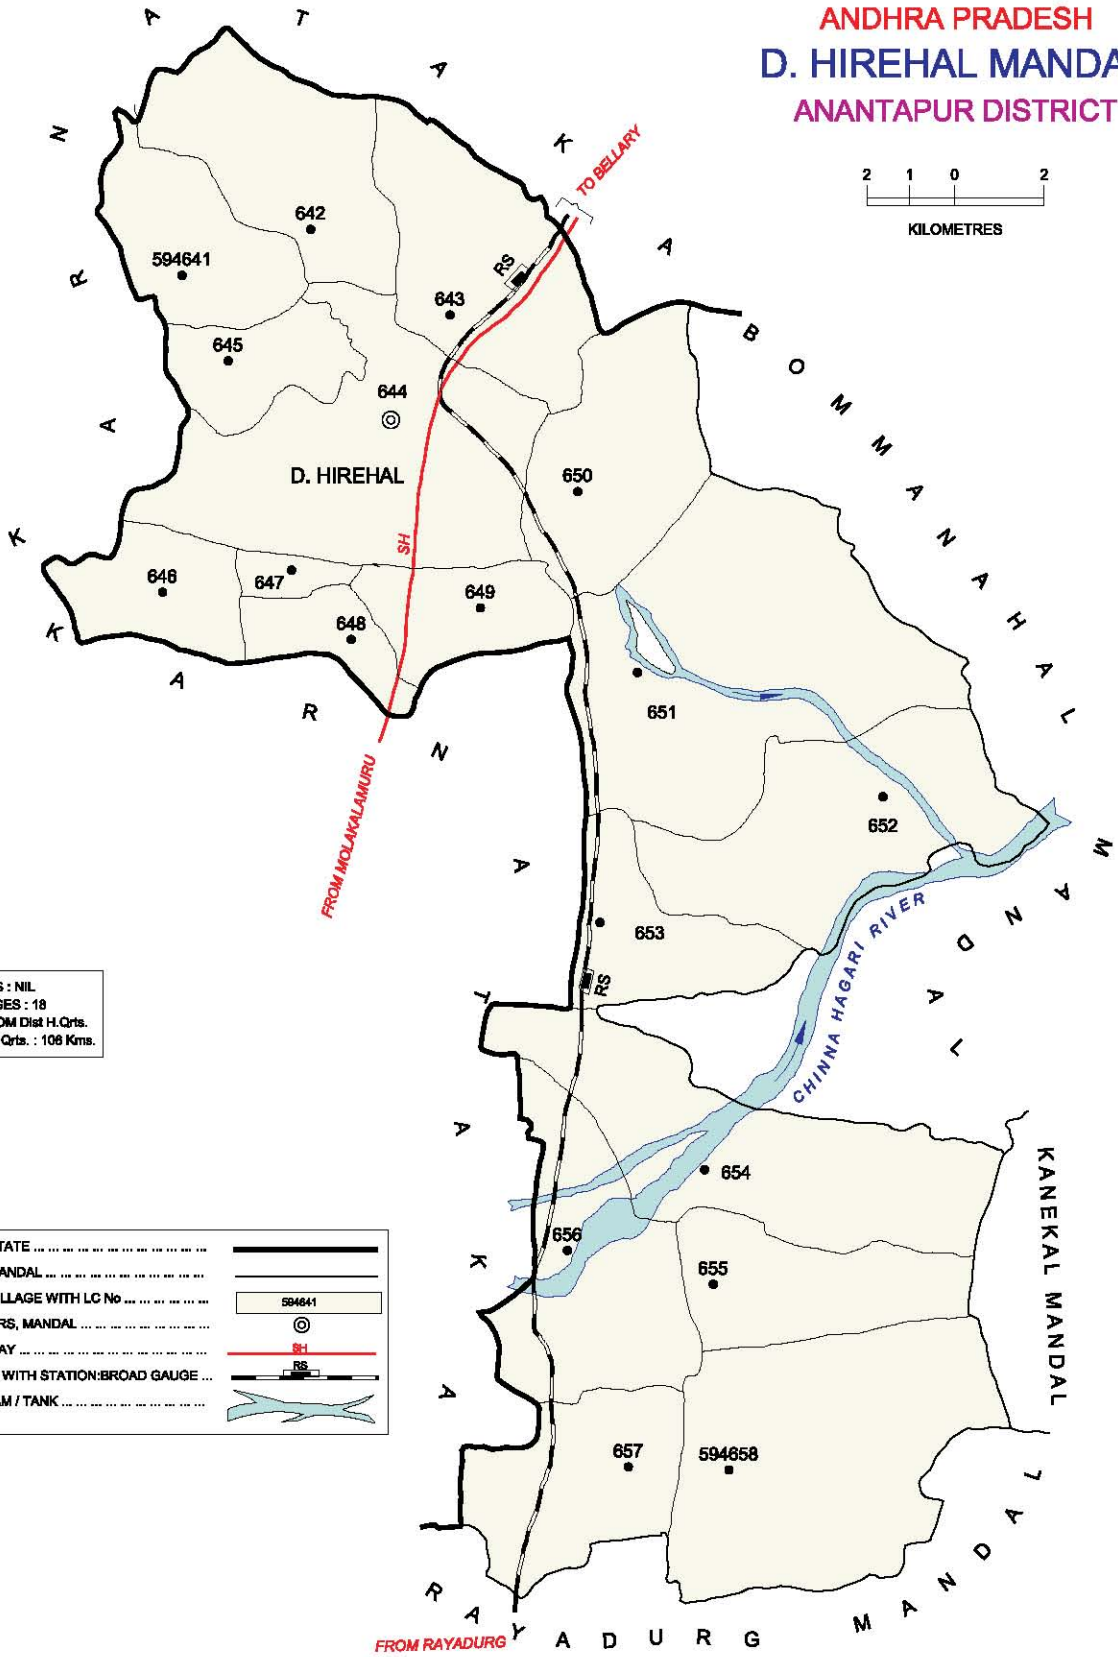

INDIA
ANDHRA PRADESH
D. HIREHAL MANDAL
ANANTAPUR DISTRICT

No. OF TOWNS : NIL
No. OF VILLAGES : 18
DISTANCE FROM Dist H.Qrts.
TO MANDAL H.Qrts. : 108 Kms.

BOUNDARY, STATE	—————
BOUNDARY, MANDAL	—————
BOUNDARY, VILLAGE WITH LC No	—————
HEADQUARTERS, MANDAL	⊙
STATE HIGHWAY	SH
RAILWAY LINE WITH STATION: BROAD GAUGE	RS
RIVER / STREAM / TANK	~~~~~