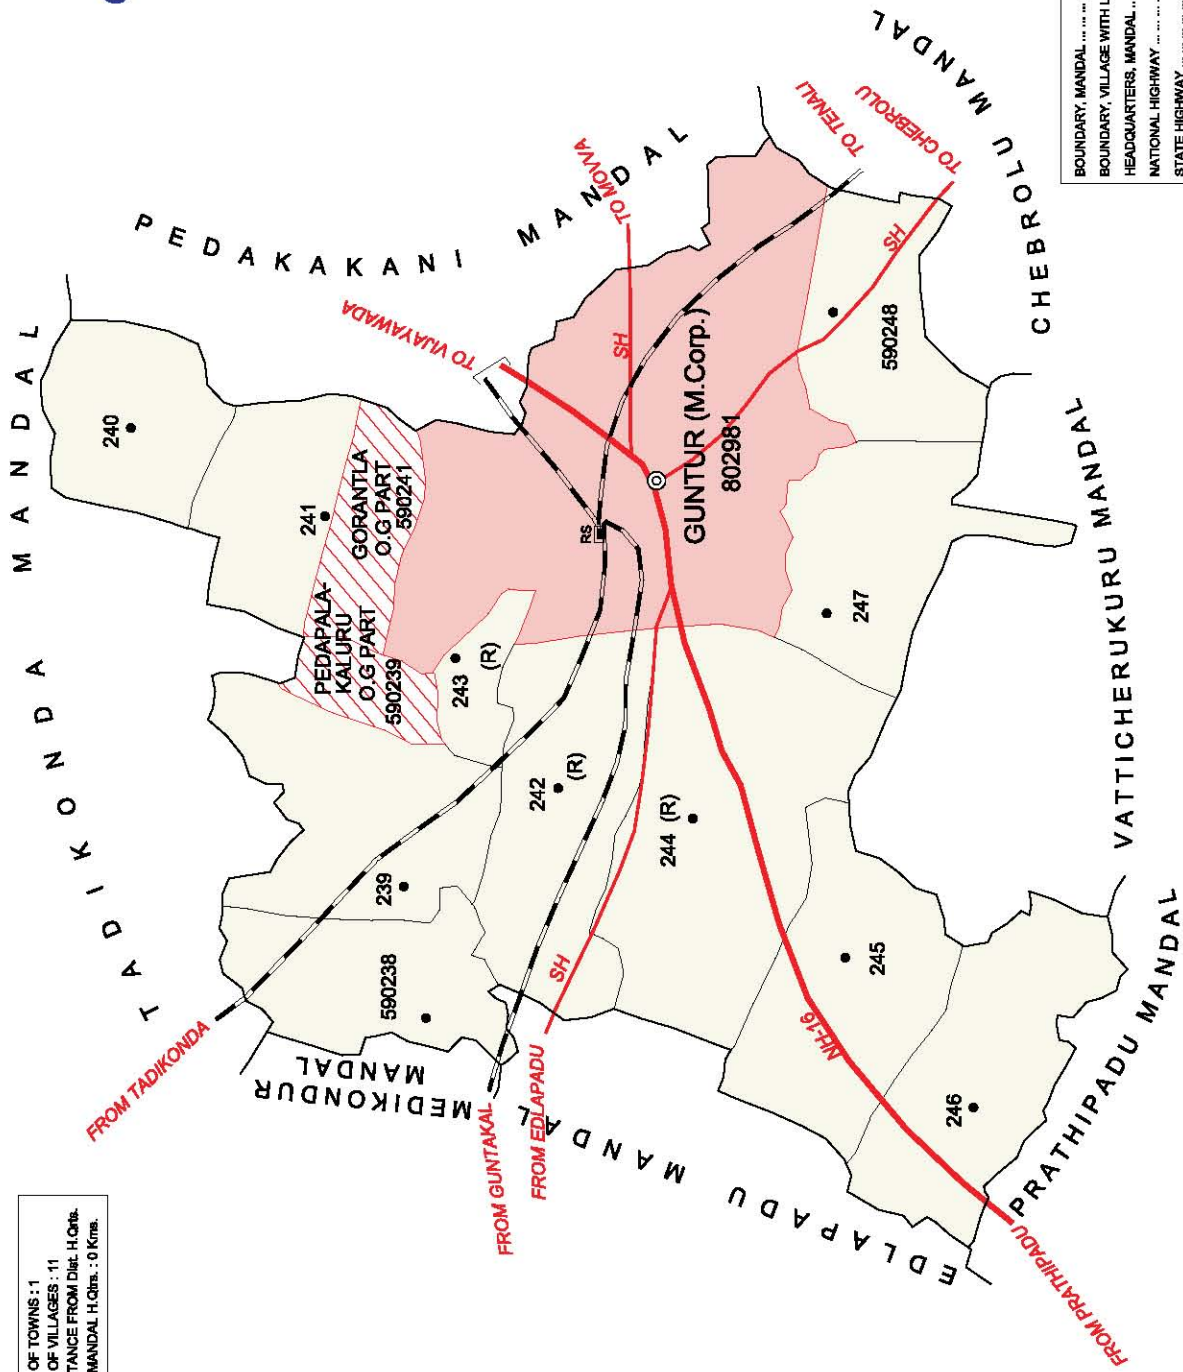

INDIA
ANDHRA PRADESH
GUNTUR MANDAL
GUNTUR DISTRICT

	BOUNDARY, MANDAL
	BOUNDARY, VILLAGE WITH LC No.
	HEADQUARTERS, MANDAL
	NATIONAL HIGHWAY
	STATE HIGHWAY
	RAILWAY LINE WITH STATION, BROAD GAUGE
	RAILWAY LINE WITH STATION, METRE GAUGE
	STATUTORY TOWN WITH L.C.No.
	CENSUS TOWN/CG WITH L.C.No.

No. OF TOWNS : 1
No. OF VILLAGES : 11
DISTANCE FROM Dist. H. Qtrs.
TO MANDAL H. Qtrs. : 0 Kms.