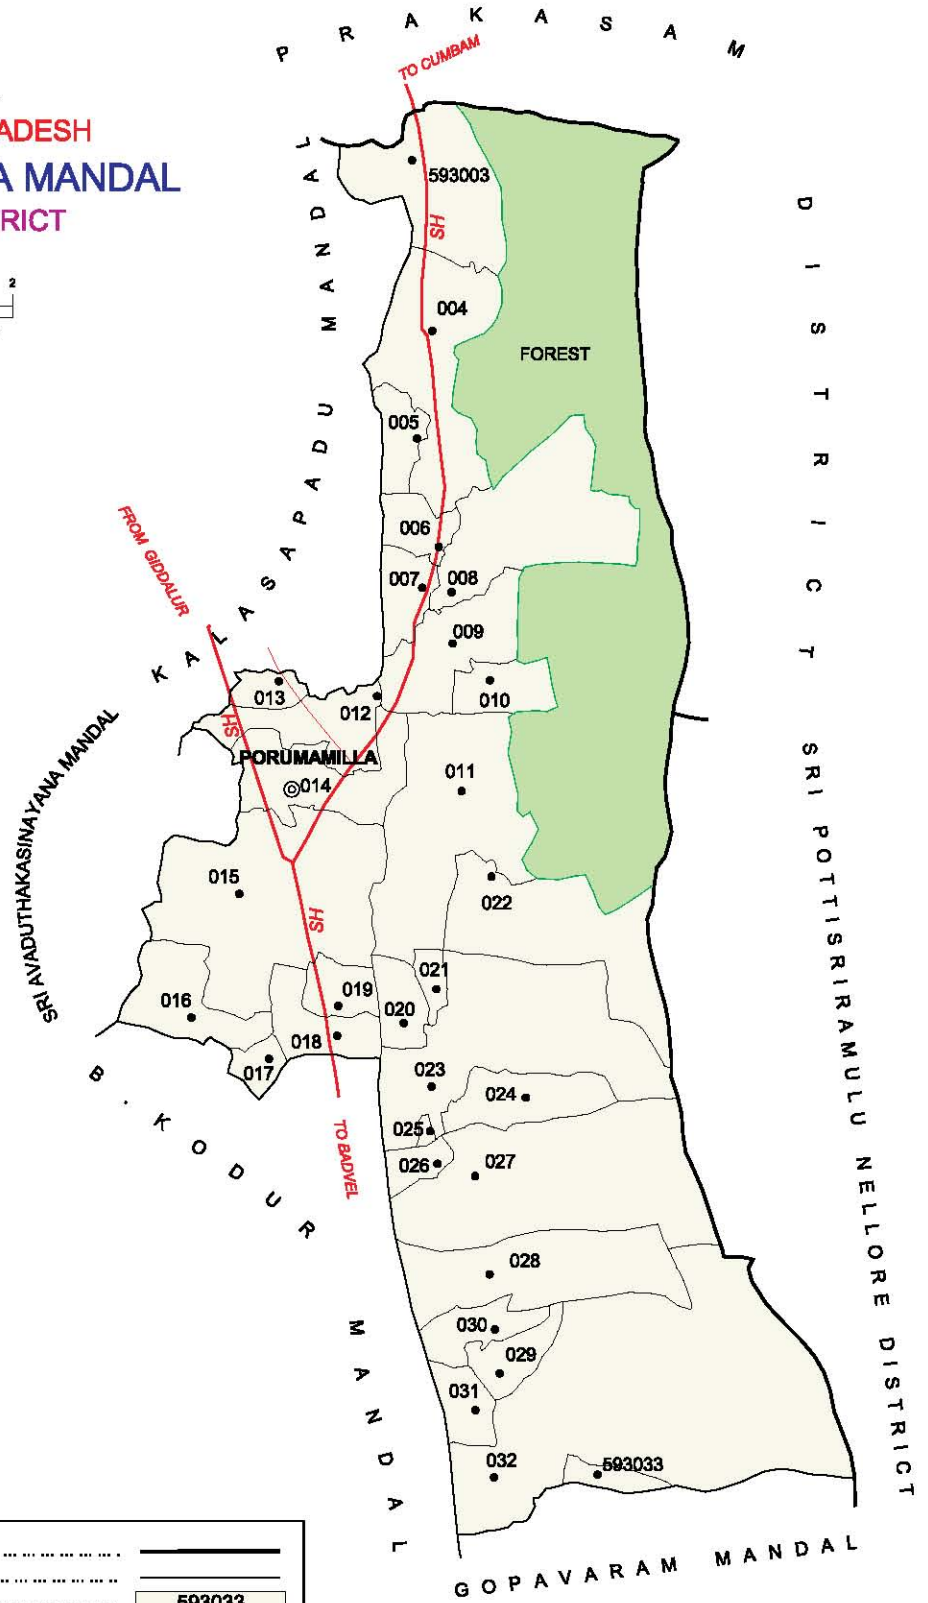

INDIA
ANDHRA PRADESH
PORUMAMILLA MANDAL
Y.S.R DISTRICT

BOUNDARY, DISTRICT	—————
BOUNDARY, MANDAL	—————
BOUNDARY, VILLAGE WITH LCNo	593033
HEAD QUARTERS, MANDAL	⊙
STATE HIGHWAY	SH
OTHER IMPORTANT ROADS	—————
FOREST	■

NO. OF TOWNS : NIL
NO. OF VILLAGES : 31
DISTANCE FROM DIST. H. Qrts.
TO MANDAL H.Qrts.: 83 Kms.