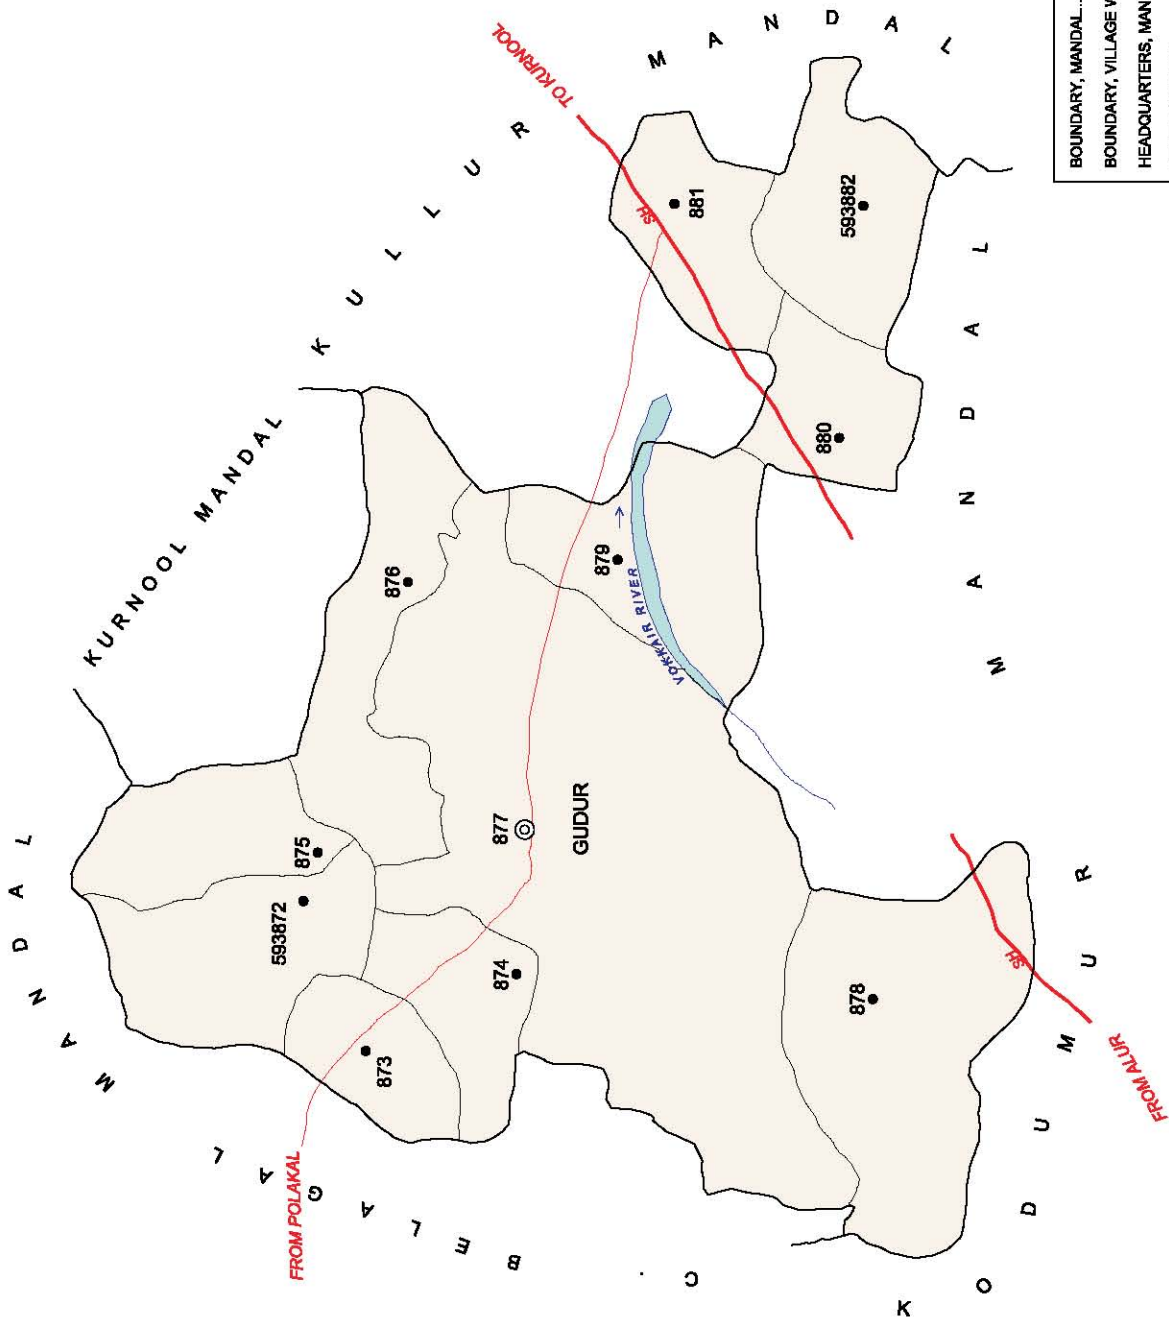

INDIA
ANDHRA PRADESH
GUDUR MANDAL
KURNOOL DISTRICT

BOUNDARY, MANDAL.....	593882
BOUNDARY, VILLAGE WITH L.C. No.....	◎
HEADQUARTERS, MANDAL.....	SH
STATE HIGHWAY.....	
OTHER IMPORTANT ROADS.....	
RIVER/STREAM/TANK.....	

NO. OF TOWNS : NIL
NO OF VILLAGES : 11
DISTANCE FROM Dist. H.Qrts.
TO MANDAL H.Qrts. : 22 Kms.