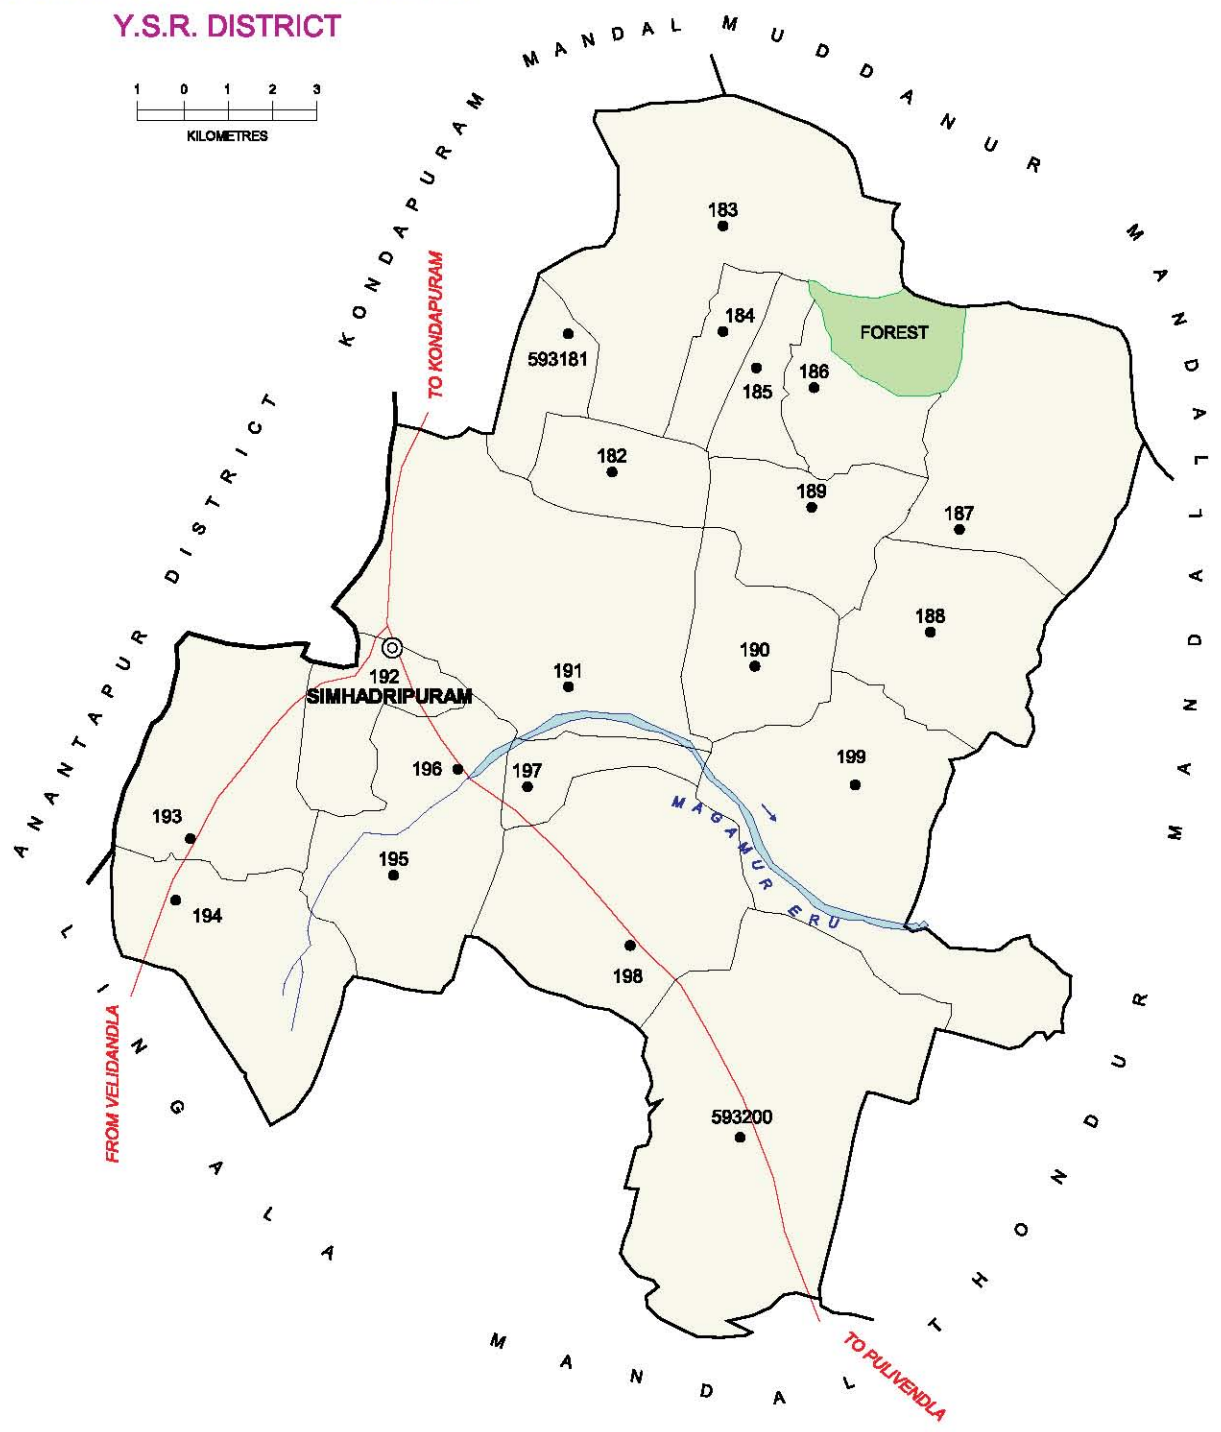

INDIA
ANDHRA PRADESH
SIMHADRIPURAM MANDAL
Y.S.R. DISTRICT

NO. OF TOWNS : NIL
NO. OF VILLAGES : 20
DISTANCE FROM DIST. H. Qrts.
TO MANDAL H.Qrts.: 99 Kms.

BOUNDARY, DISTRICT	—————
BOUNDARY, MANDAL	—————
BOUNDARY, VILLAGE WITH LCNo	—————
HEAD QUARTERS, MANDAL	⊙
OTHER IMPORTANT ROADS	—————
RIVER / STREAM / TANK	~~~~~
FOREST	■