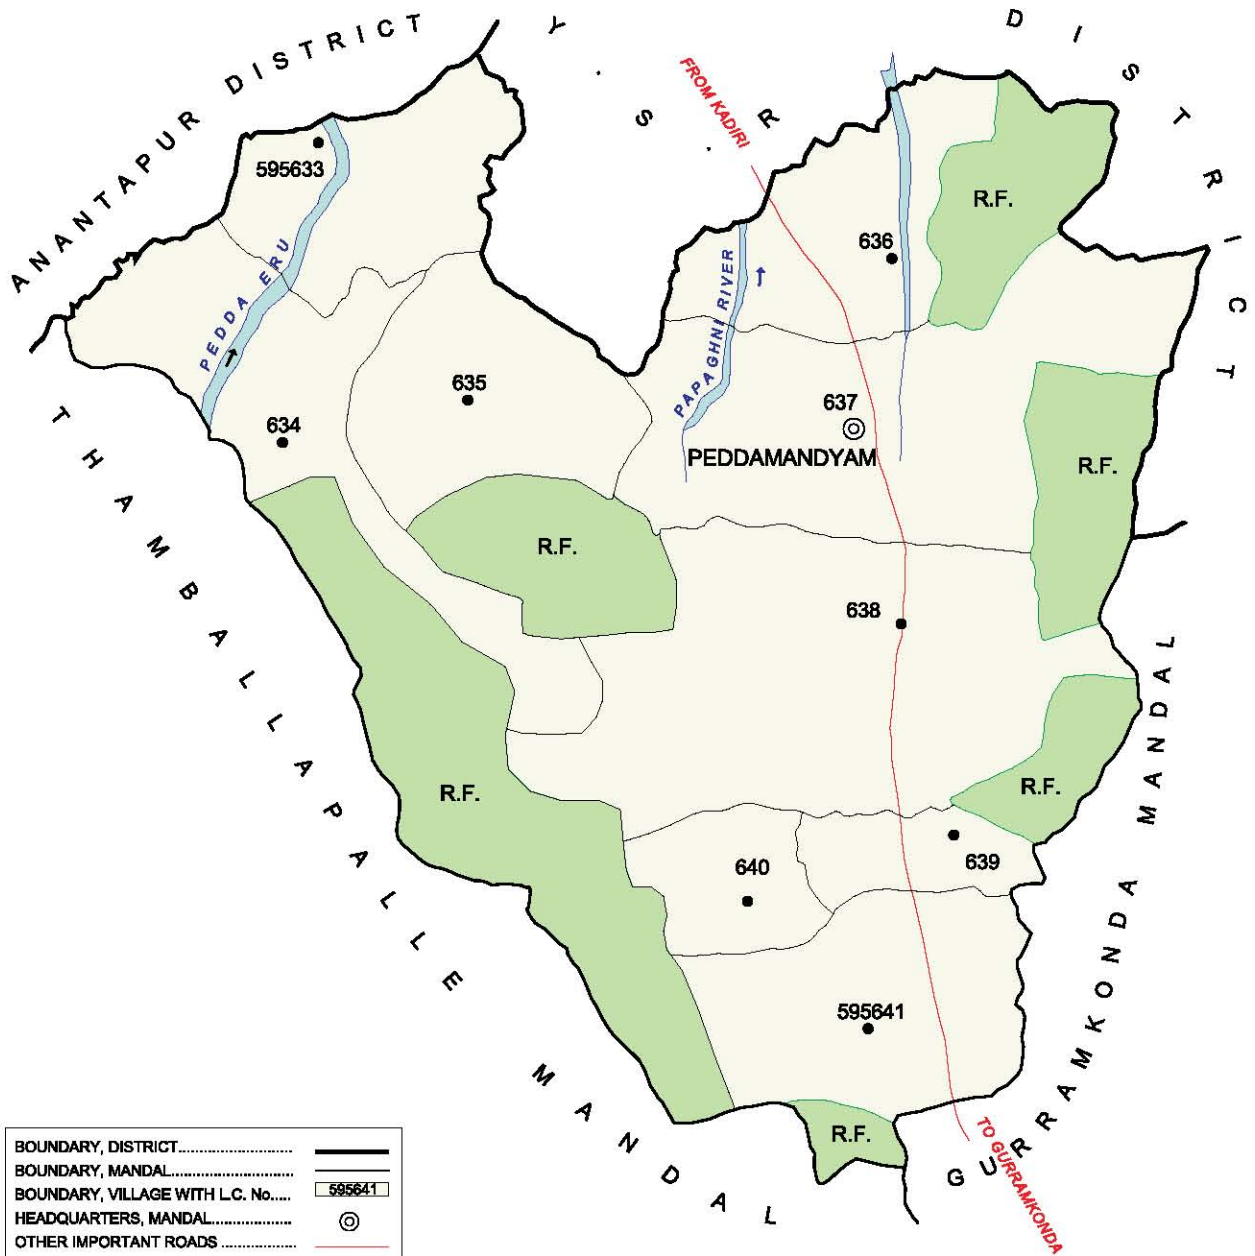

No. OF TOWNS : NIL
No. OF VILLAGES : 9
DISTANCE FROM Dist. H.Qrts.
TO MANDAL H.Qrts. : 112 Kms.

INDIA
ANDHRA PRADESH
PEDDAMANDYAM MANDAL
CHITTOOR DISTRICT

BOUNDARY, DISTRICT.....	—————
BOUNDARY, MANDAL.....	—————
BOUNDARY, VILLAGE WITH L.C. No.....	595641
HEADQUARTERS, MANDAL.....	⊙
OTHER IMPORTANT ROADS.....	—————
RIVER / STREAM / TANK.....	~~~~~
FOREST.....	R.F.