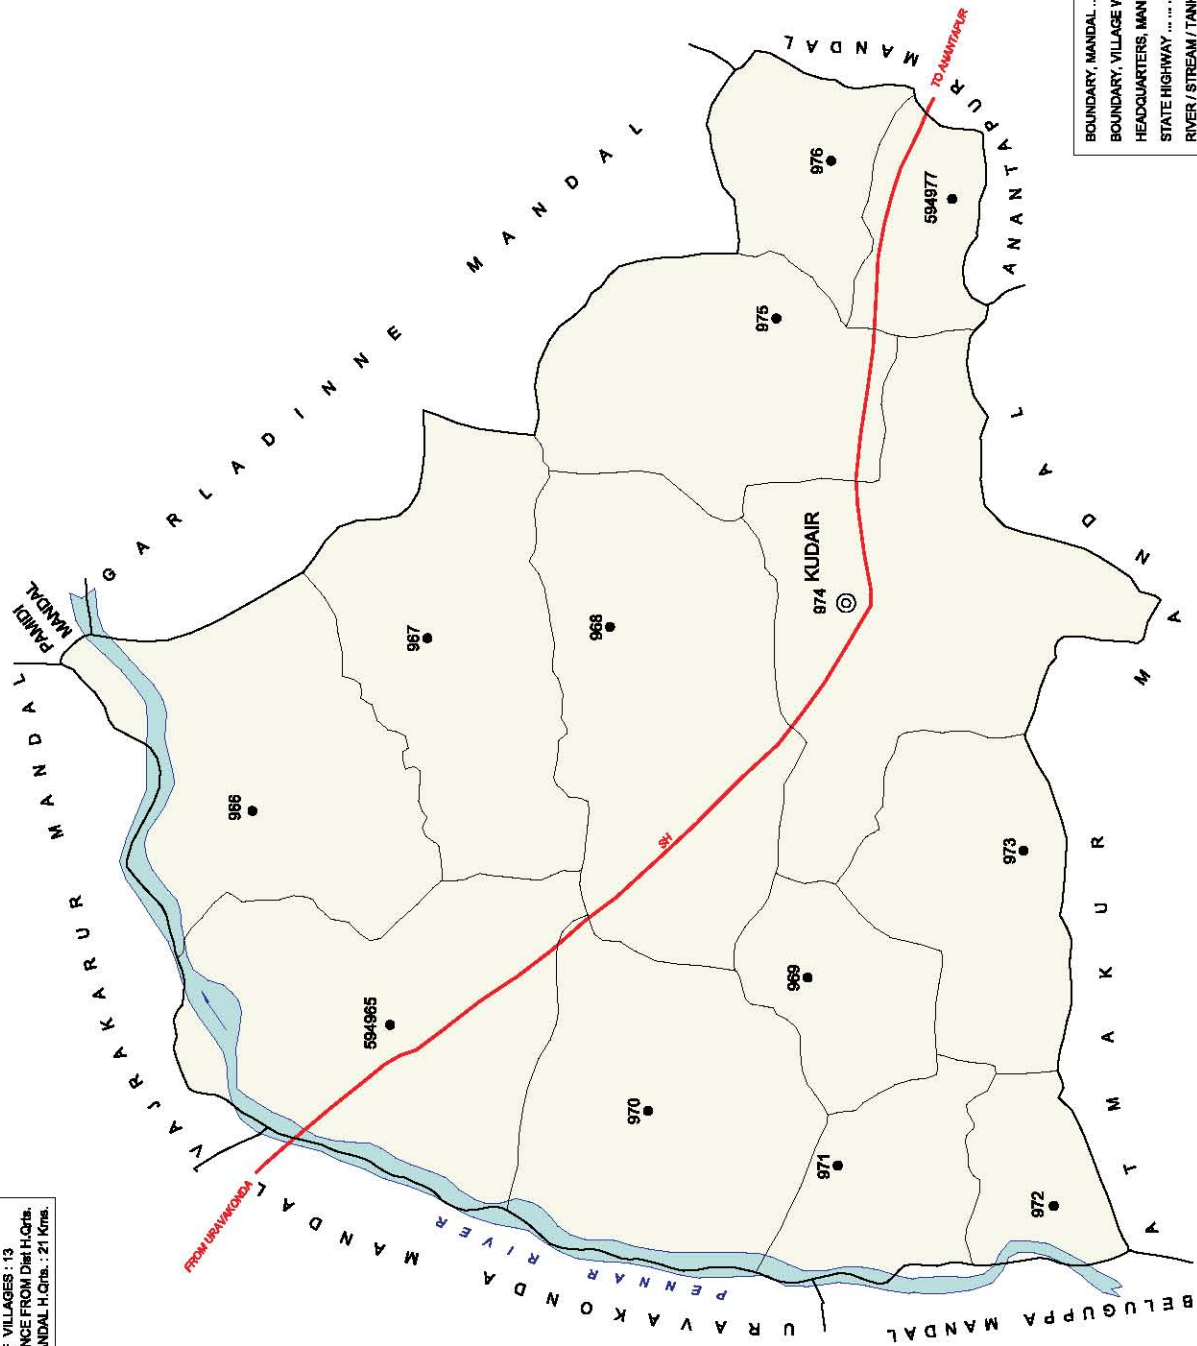

**INDIA**  
**ANDHRA PRADESH**  
**KUDAIR MANDAL**  
**ANANTAPUR DISTRICT**

No. OF TOWNS : NIL  
 No. OF VILLAGES : 13  
 DISTANCE FROM Dist H.Qtrs.  
 TO MANDAL H.Qtrs. : 21 Kms.

	BOUNDARY, MANDAL
	BOUNDARY, VILLAGE WITH LC No.
	HEADQUARTERS, MANDAL
	STATE HIGHWAY
	RIVER / STREAM / TANK