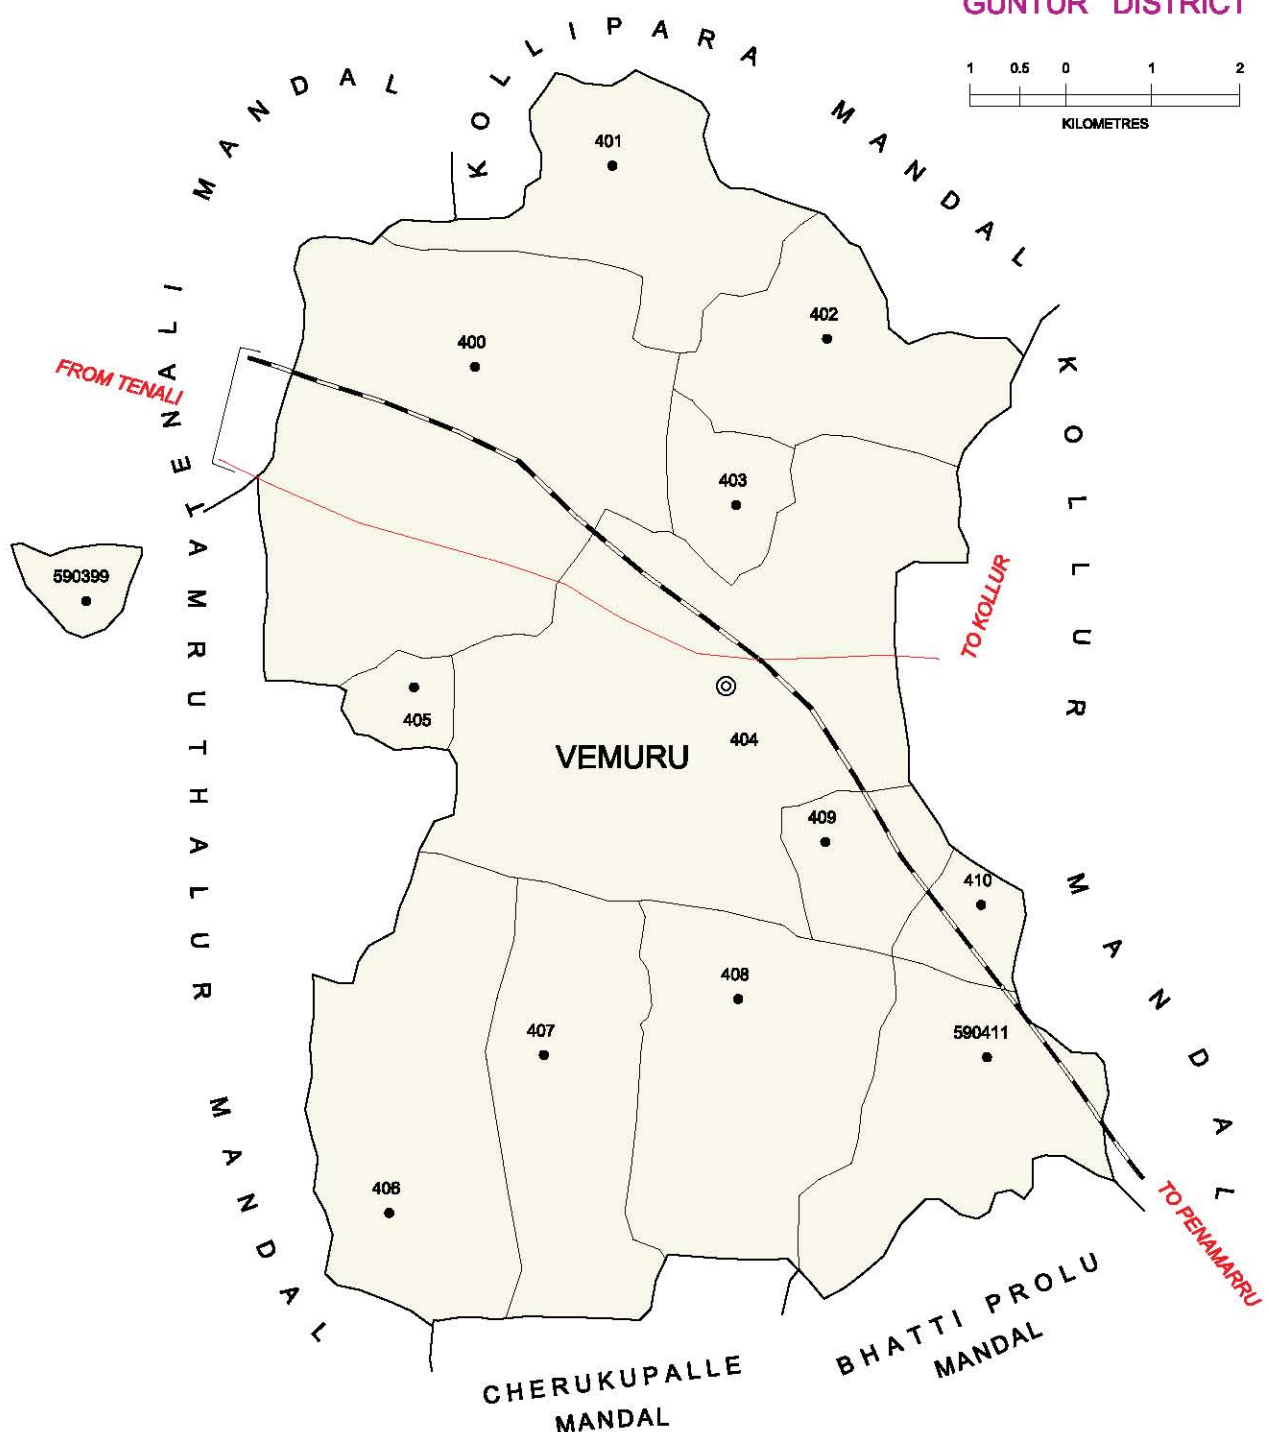

INDIA
ANDHRA PRADESH
VEMURU MANDAL
GUNTUR DISTRICT

BOUNDARY, MANDAL	
BOUNDARY, VILLAGE WITH LC NO	
HEADQUARTERS, MANDAL	
OTHER IMPORTANT ROADS	
RAILWAY LINE WITH STATION, BROAD GAUGE ...	

No. OF TOWNS : NIL
No. OF VILLAGES : 13
DISTANCE FROM Dist. H.Qtrs.
TO MANDAL H. Qtrs. : 28 Kms.