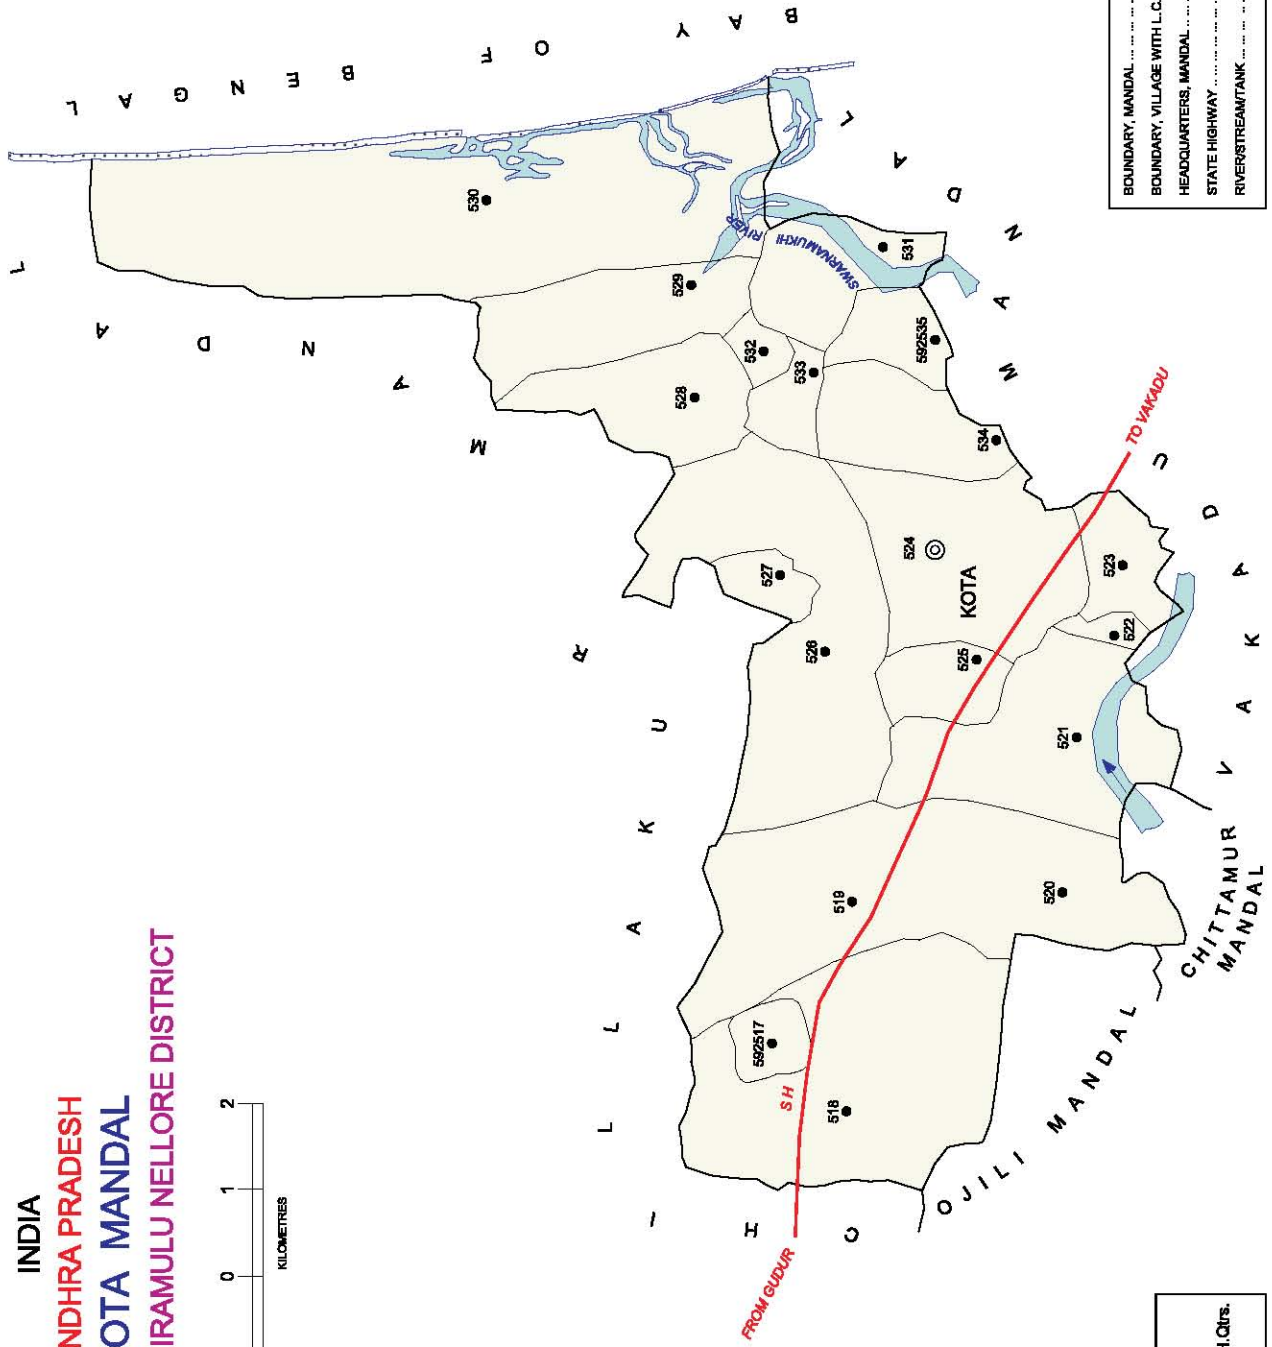

INDIA
ANDHRA PRADESH
KOTA MANDAL
SRI POTTI SRIRAMULU NELLORE DISTRICT

BOUNDARY, MANDAL .....
BOUNDARY, VILLAGE WITH L.C.No. ....
HEADQUARTERS, MANDAL .....
STATE HIGHWAY ..... SH
RIVER/STREAM/TANK .....

No. OF TOWNS : NIL
No. OF VILLAGES : 19
DISTANCE FROM Dist. H.Qtrs.
TO MANDAL : 66 Kms.