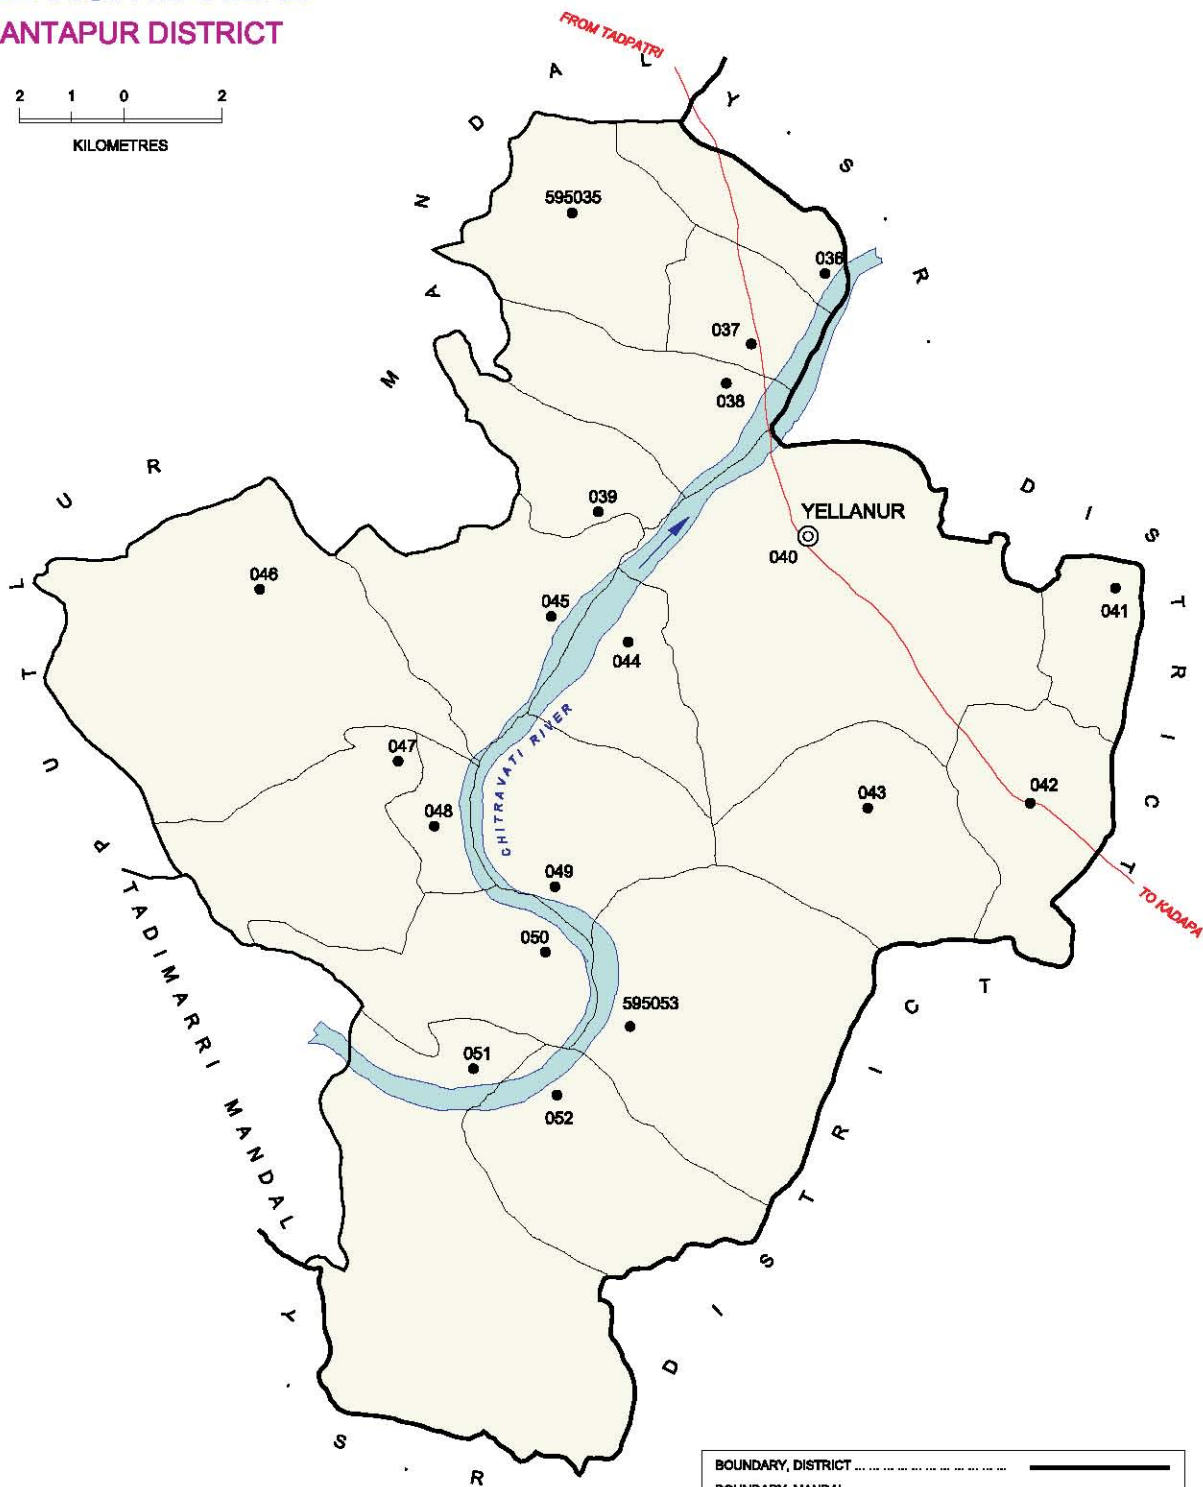

INDIA
ANDHRA PRADESH
YELLANUR MANDAL
ANANTAPUR DISTRICT

No. OF TOWNS : NIL.
No. OF VILLAGES : 19
DISTANCE FROM Dist H.Qrts.
TO MANDAL H.Qrts. : 64 Kms.

BOUNDARY, DISTRICT	
BOUNDARY, MANDAL	
BOUNDARY, VILLAGE WITH L C No.	
HEADQUARTERS, MANDAL	
OTHER IMPORTANT ROADS	
RIVER / STREAM / TANK