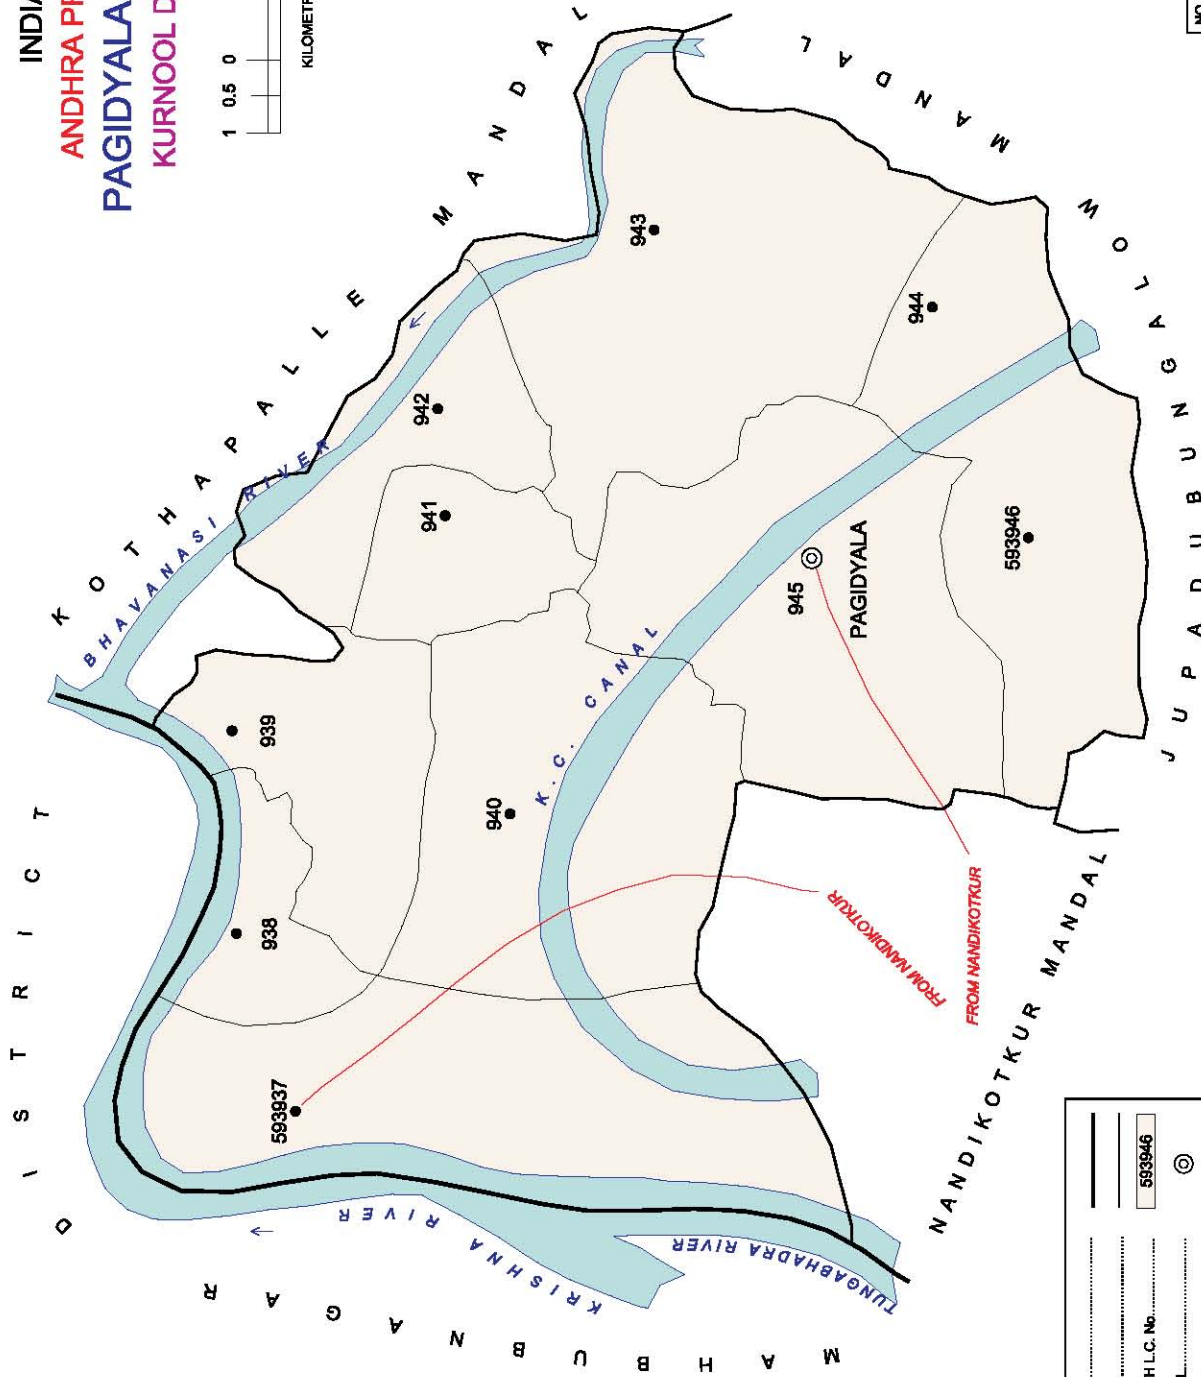

INDIA
ANDHRA PRADESH
PAGIDYALA MANDAL
KURNOOL DISTRICT

NO. OF TOWNS: NIL
NO. OF VILLAGES : 10
DISTANCE FROM D.H.L.Chrs
TO MANDAL :38 Kms.

BOUNDARY, DISTRICT.....	—
BOUNDARY, MANDAL.....	—
BOUNDARY, VILLAGE WITH L.C. No.....	593946
HEADQUARTERS, MANDAL.....	⊙
OTHER IMPORTANT ROADS.....	—
RIVER/STREAM/TANK.....	—