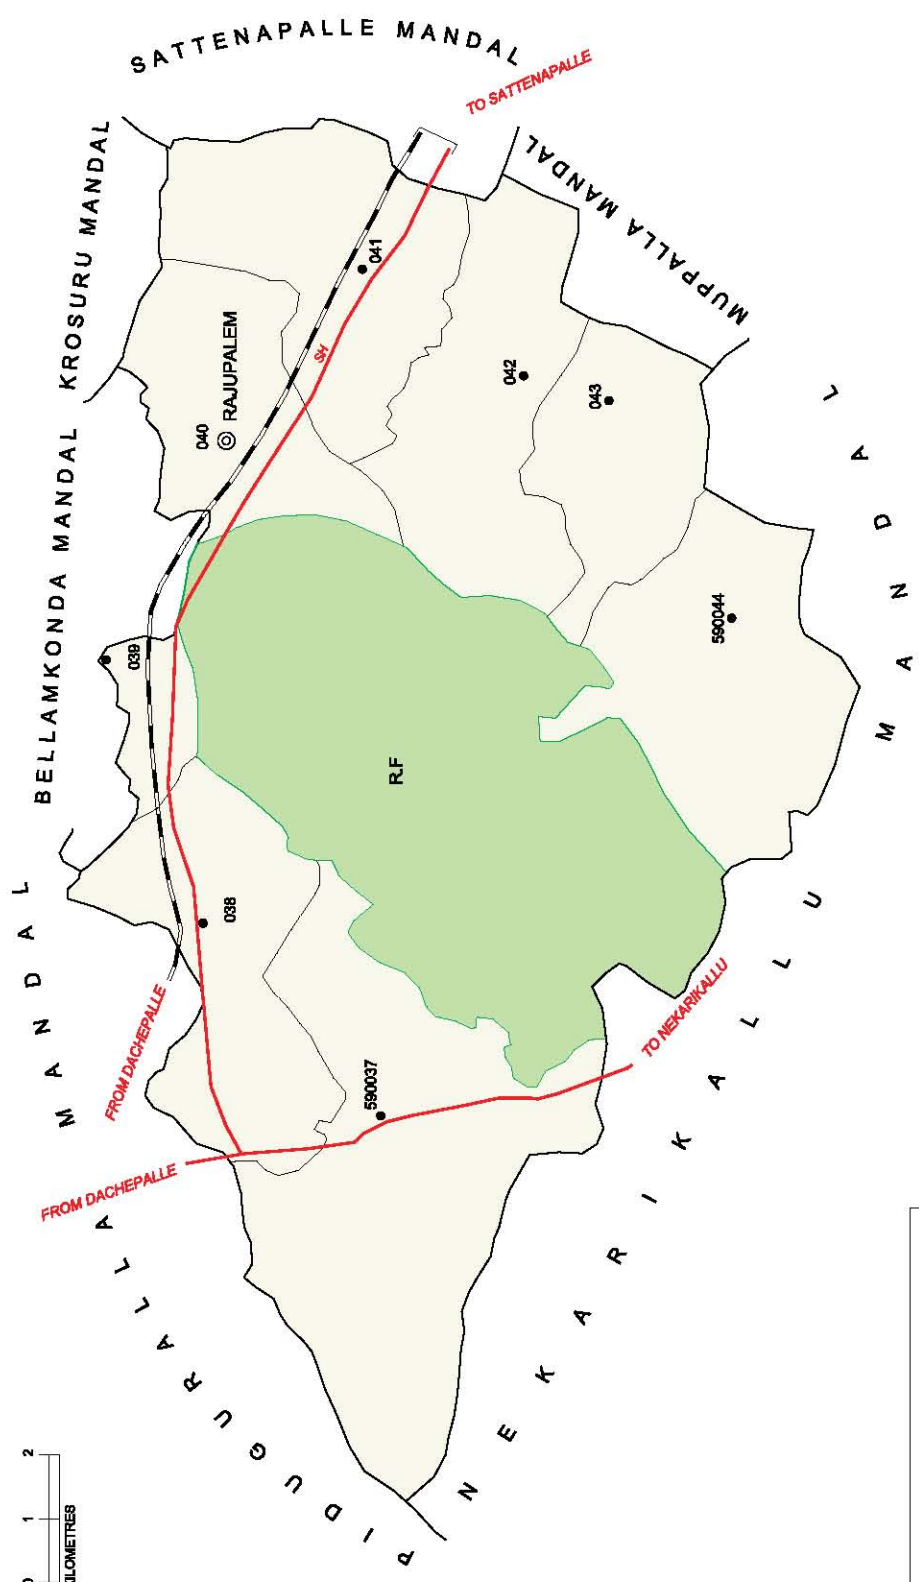

INDIA
ANDHRA PRADESH
RAJUPALEM MANDAL
GUNTUR DISTRICT

--- ·····	BOUNDARY, MANDAL
--- ·····	BOUNDARY, VILLAGE WITH LC NO
⊙	HEADQUARTERS, MANDAL
— SH —	STATE HIGHWAY
— ·····	RAILWAY LINE, BROAD GAUGE
■	FOREST

No. OF TOWNS : NIL
No. OF VILLAGES : 8
DISTANCE FROM Dist. H. Qtrs.
TO MANDAL H. Qtrs. : 44 Kms.