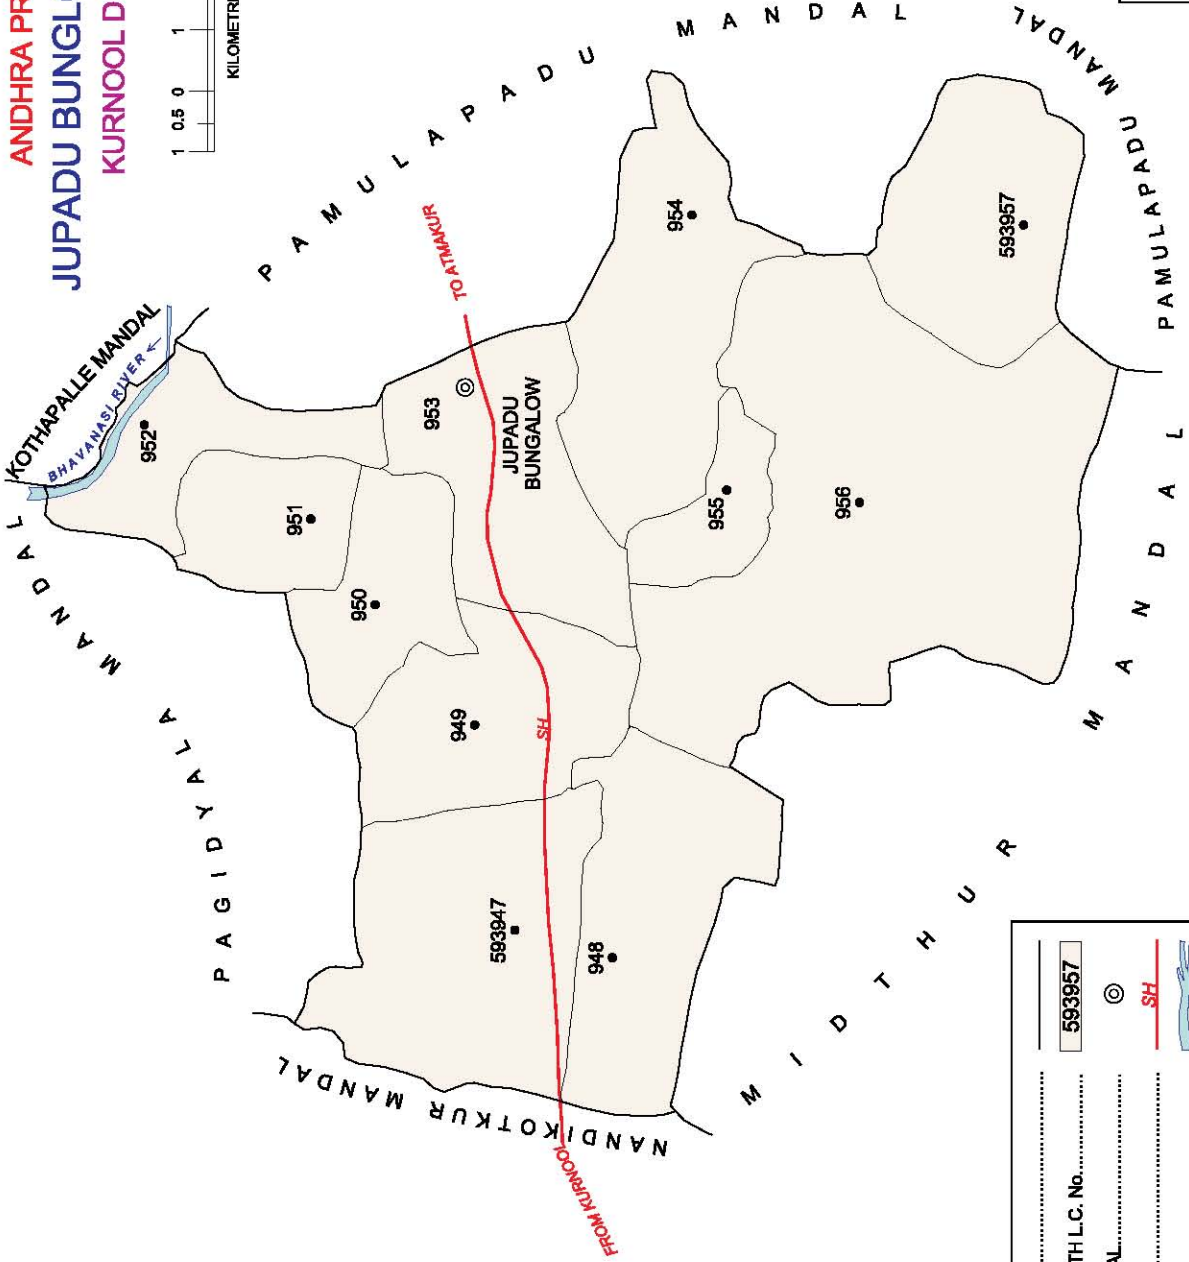

INDIA
ANDHRA PRADESH
JUPADU BUNGLOW MANDAL
KURNOOL DISTRICT

BOUNDARY, MANDAL.....	593957
BOUNDARY, VILLAGE WITH L. C. No.....	
HEADQUARTERS, MANDAL.....	⊙
STATE HIGHWAY.....	SH
RIVER/STREAM/TANK.....	

NO. OF TOWNS : NIL
NO. OF VILLAGES : 11
DISTANCE FROM Dist. H.Qrts. TO MANDAL : 40 Kms.