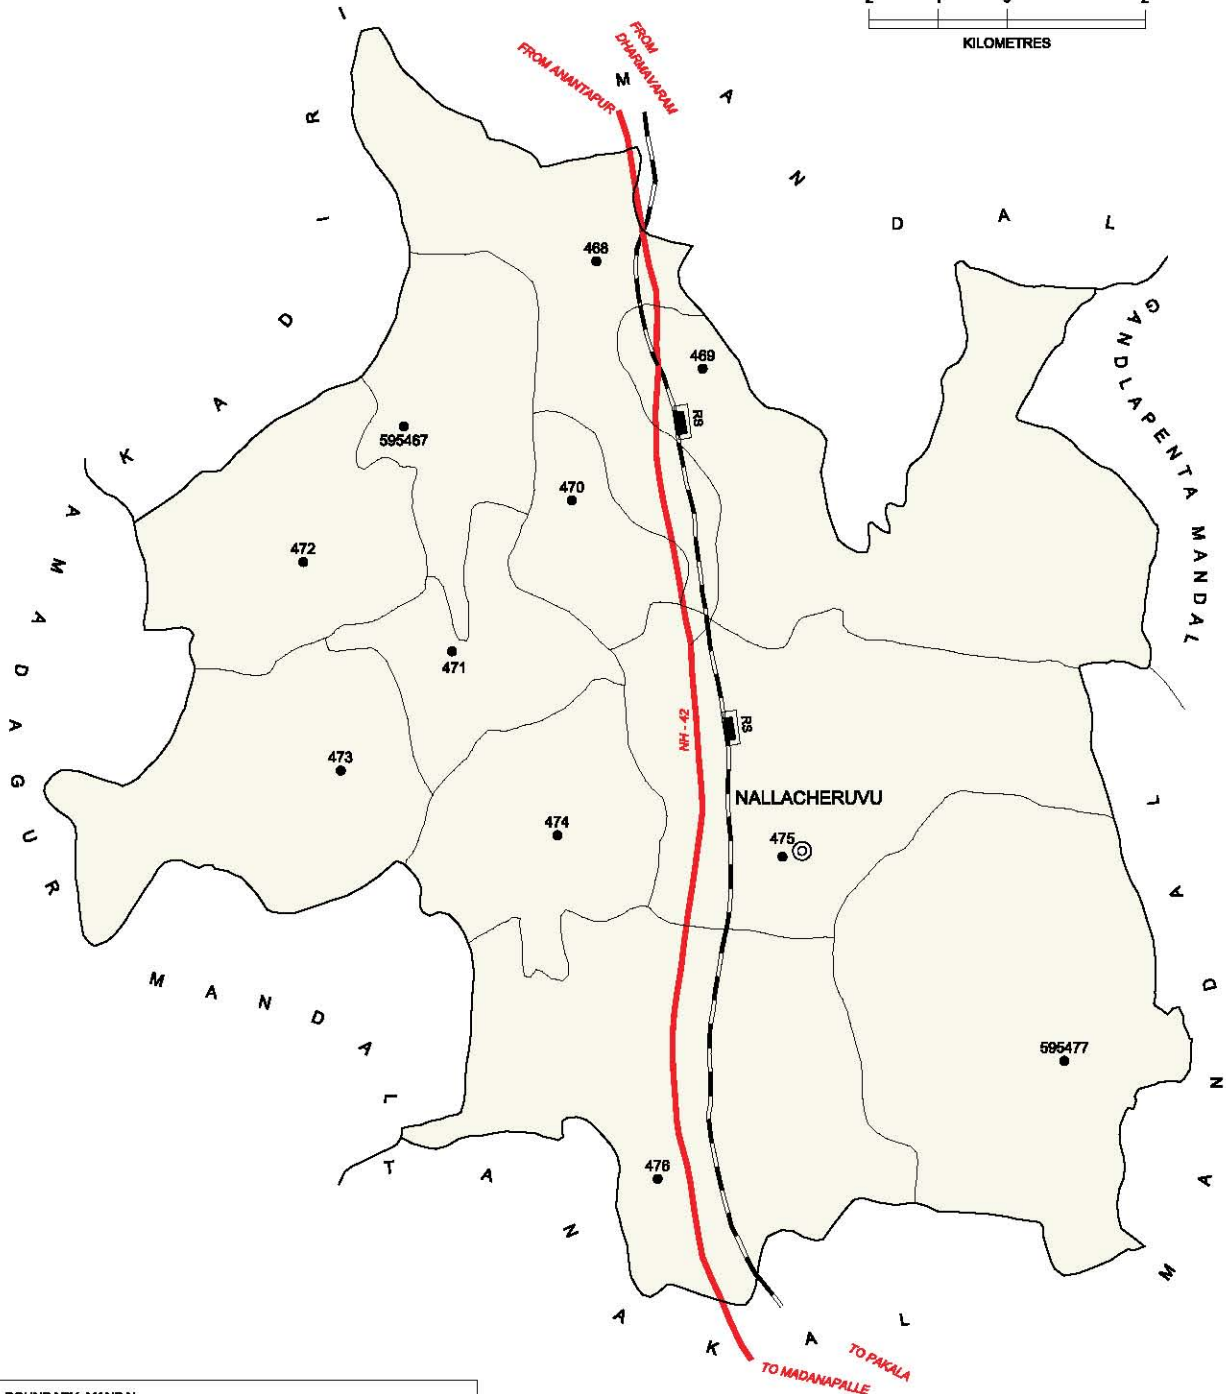

No. OF TOWNS : NIL
No. OF VILLAGES : 11
DISTANCE FROM Dist H.Qrts.
TO MANDAL H.Qrts. : 110 Kms.

INDIA
ANDHRA PRADESH
NALLACHERUVU MANDAL
ANANTAPUR DISTRICT

BOUNDARY, MANDAL	
BOUNDARY, VILLAGE WITH L C No.	
HEADQUARTERS, MANDAL	
NATIONAL HIGHWAY	
RAILWAY LINE WITH STATION: BROAD GAUGE ...