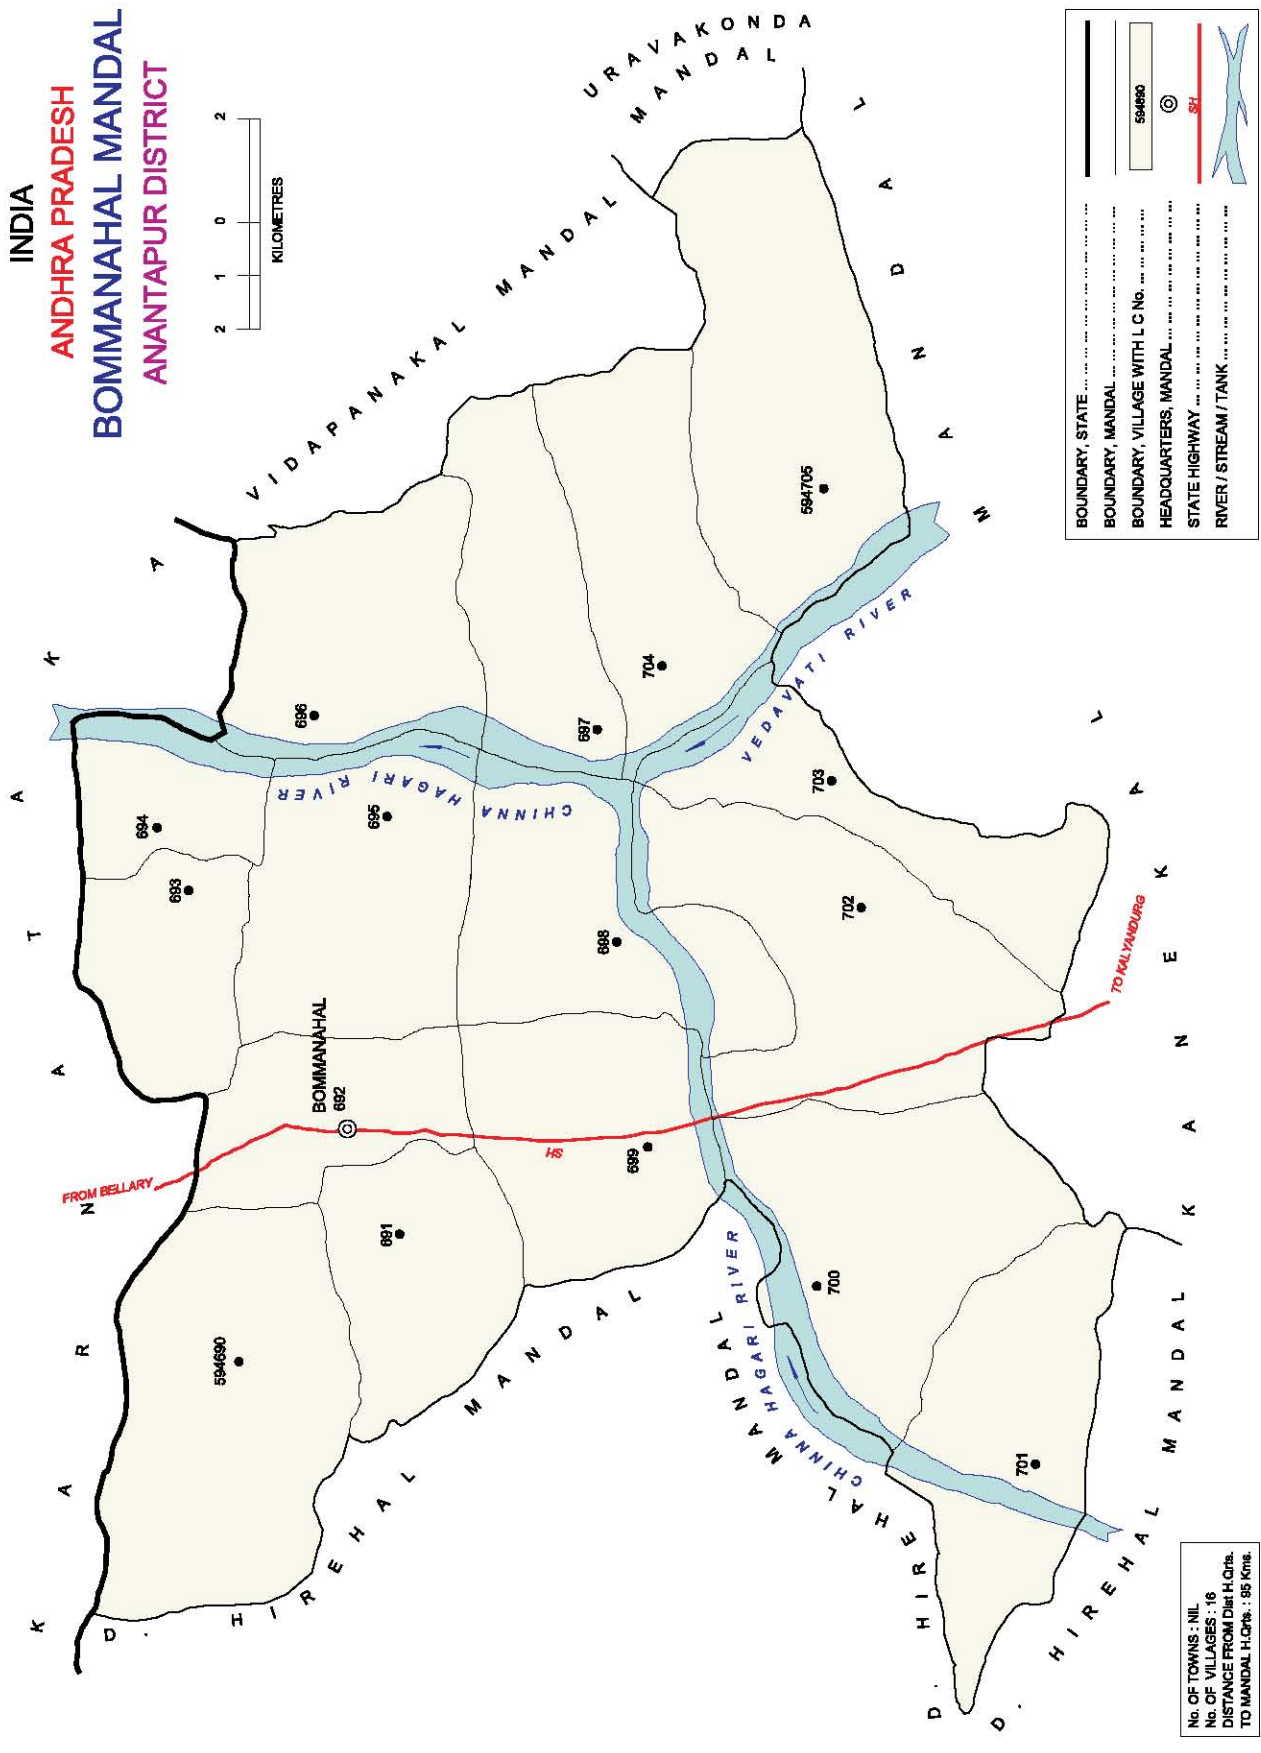

INDIA
ANDHRA PRADESH
BOMMANAHAL MANDAL
ANANTAPUR DISTRICT

	BOUNDARY, STATE
	BOUNDARY, MANDAL
	BOUNDARY, VILLAGE WITH L.C. No.
	HEADQUARTERS, MANDAL
	STATE HIGHWAY
	RIVER / STREAM / TANK

Nb. OF TOWNS : NIL
Nb. OF VILLAGES : 16
DISTANCE FROM Dist H.Qs.
TO MANDAL H.Qs. : 85 Kms.