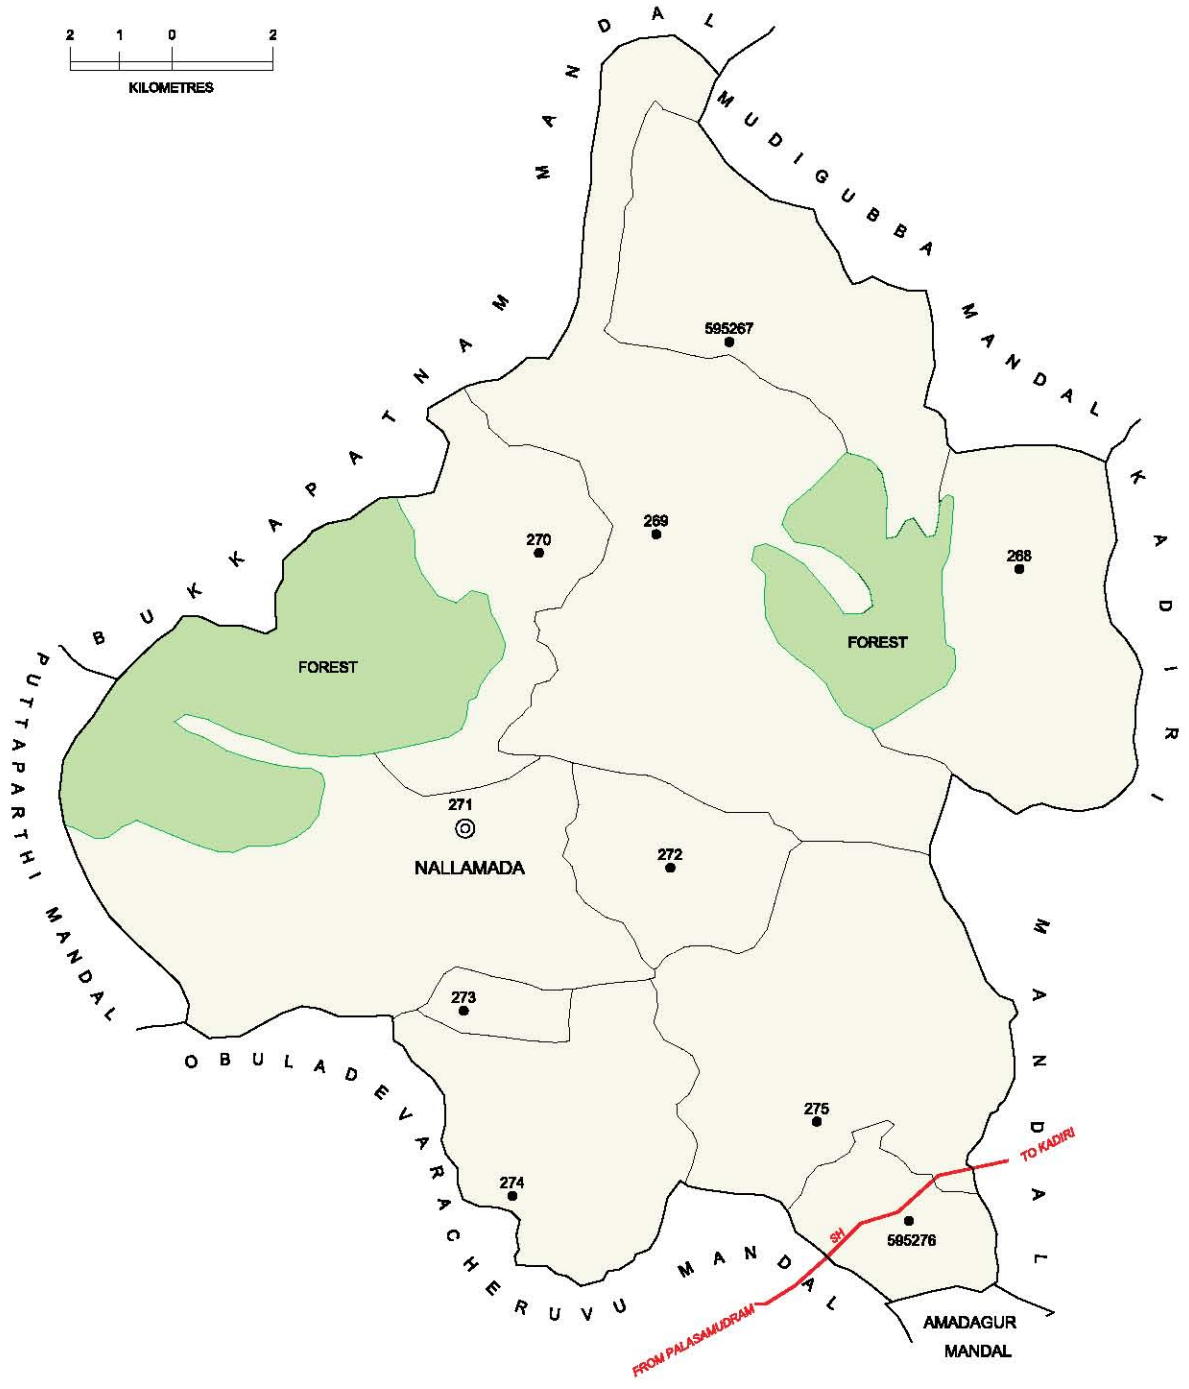

INDIA
ANDHRA PRADESH
NALLAMADA MANDAL
ANANTAPUR DISTRICT

No. OF TOWNS : NIL
No. OF VILLAGES : 10
DISTANCE FROM Dist H.Qrts.
TO MANDAL H.Qrts. : 80 Kms.

BOUNDARY, MANDAL	—————
BOUNDARY, VILLAGE WITH L.C No.	●
HEADQUARTERS, MANDAL	⊙
STATE HIGHWAY	—SH—
FOREST	RF