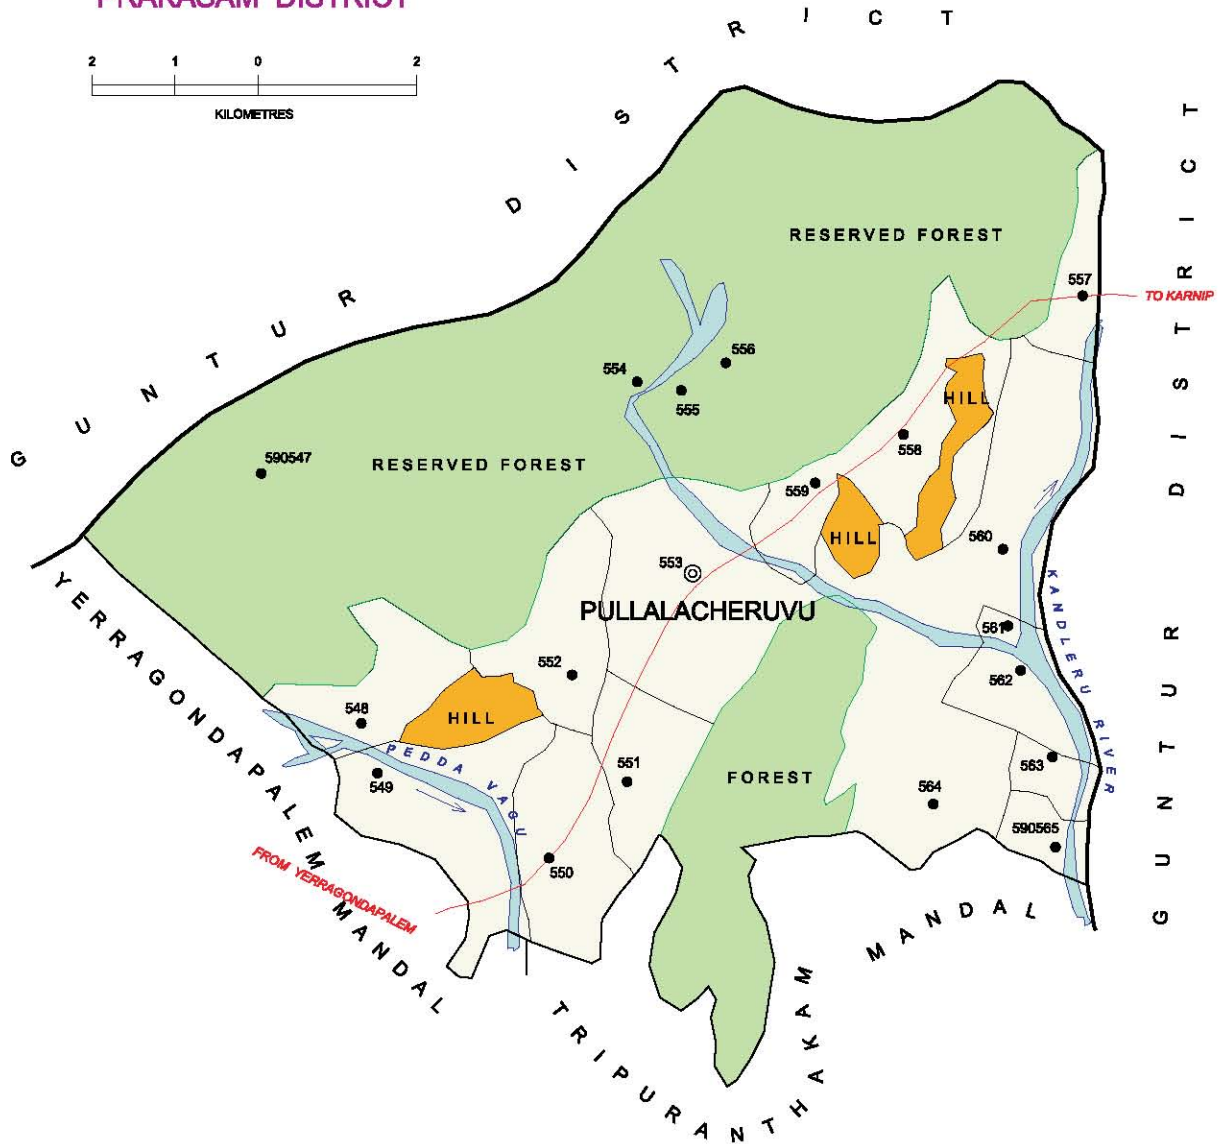

INDIA
ANDHRA PRADESH
PULLALACHERUVU MANDAL
PRAKASAM DISTRICT

BOUNDARY, DISTRICT	—————
BOUNDARY, MANDAL	—————
BOUNDARY, VILLAGE WITH L.C.No	590565
HEADQUARTERS, MANDAL	⊙
OTHER IMPORTANT ROADS	—————
RIVER /STREAM/TANK	
FOREST	
HILL	

No. OF TOWNS : NIL
No. OF VILLAGES : 19
DISTANCE FROM Dist. H.Qrts.
TO MANDAL H.Qrts.: 158 Kms.