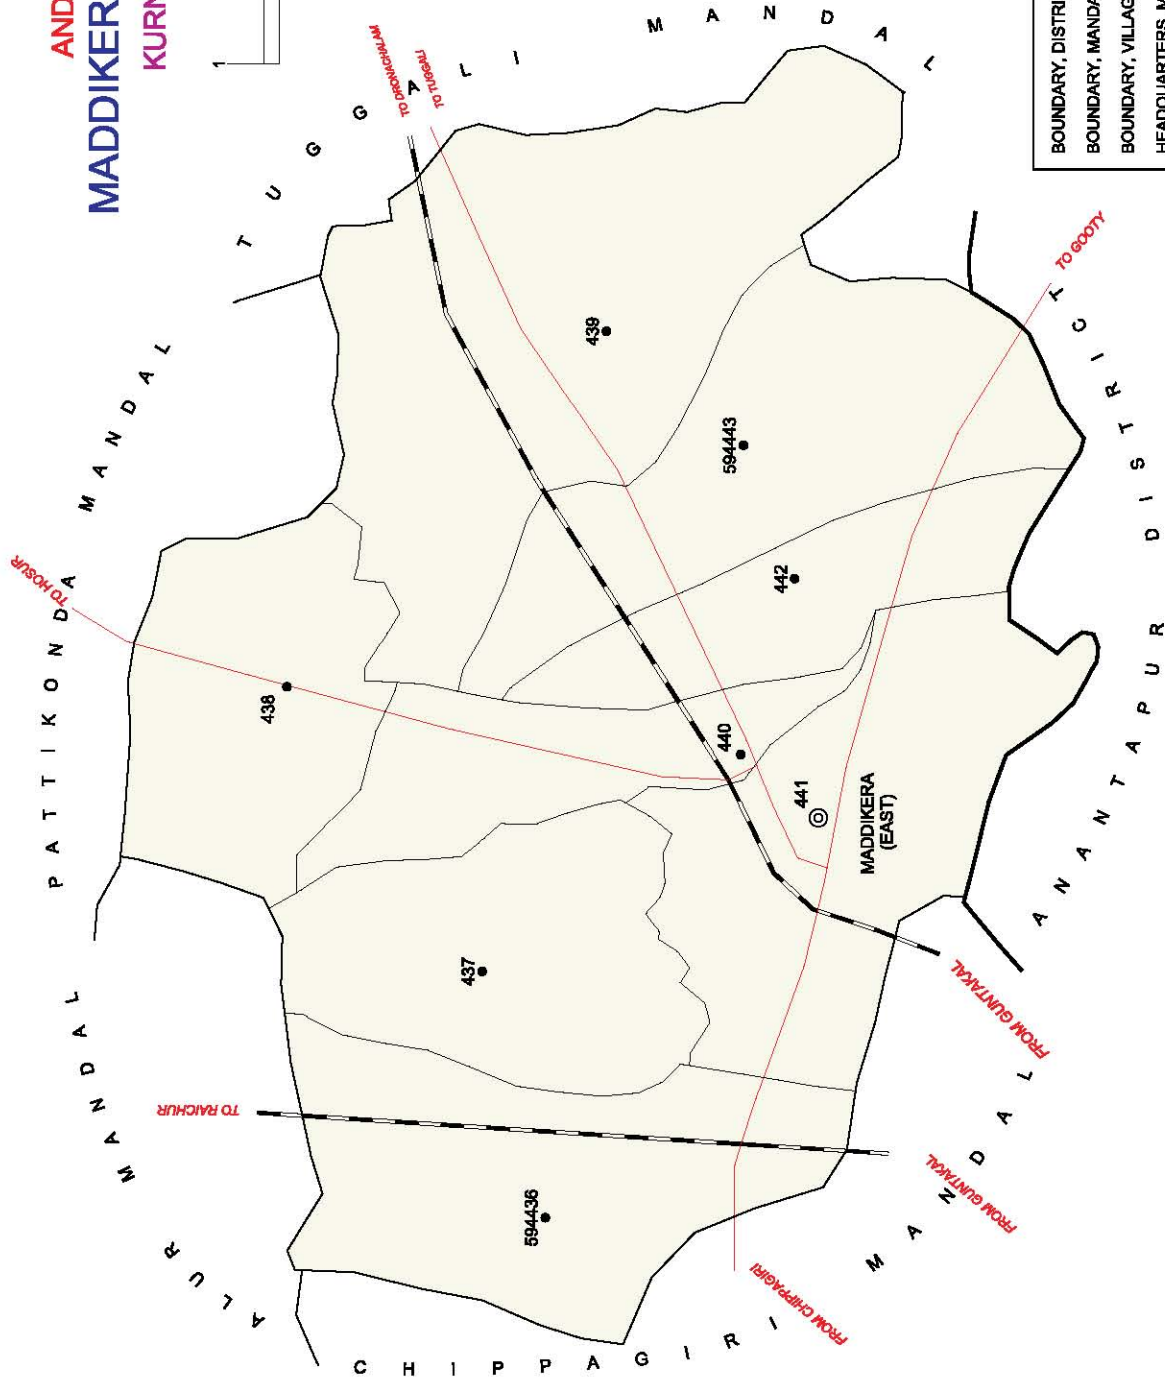

NO. OF TOWNS : NIL  
 NO. OF VILLAGES : 14  
 DISTANCE FROM Dist. H. Qtrs.  
 TO MANDAL H.Qtrs : 100 Kms.

INDIA  
 ANDHRA PRADESH  
 MADDIKERA (EAST) MANDAL  
 KURNOOL DISTRICT

BOUNDARY, DISTRICT.....	⊙
BOUNDARY, MANDAL.....	RS
BOUNDARY, VILLAGE WITH L.C. No.....	
HEADQUARTERS, MANDAL.....	
OTHER IMPORTANT ROADS .....	
RAILWAYLINE WITH STATION, BROAD GAUGE..	