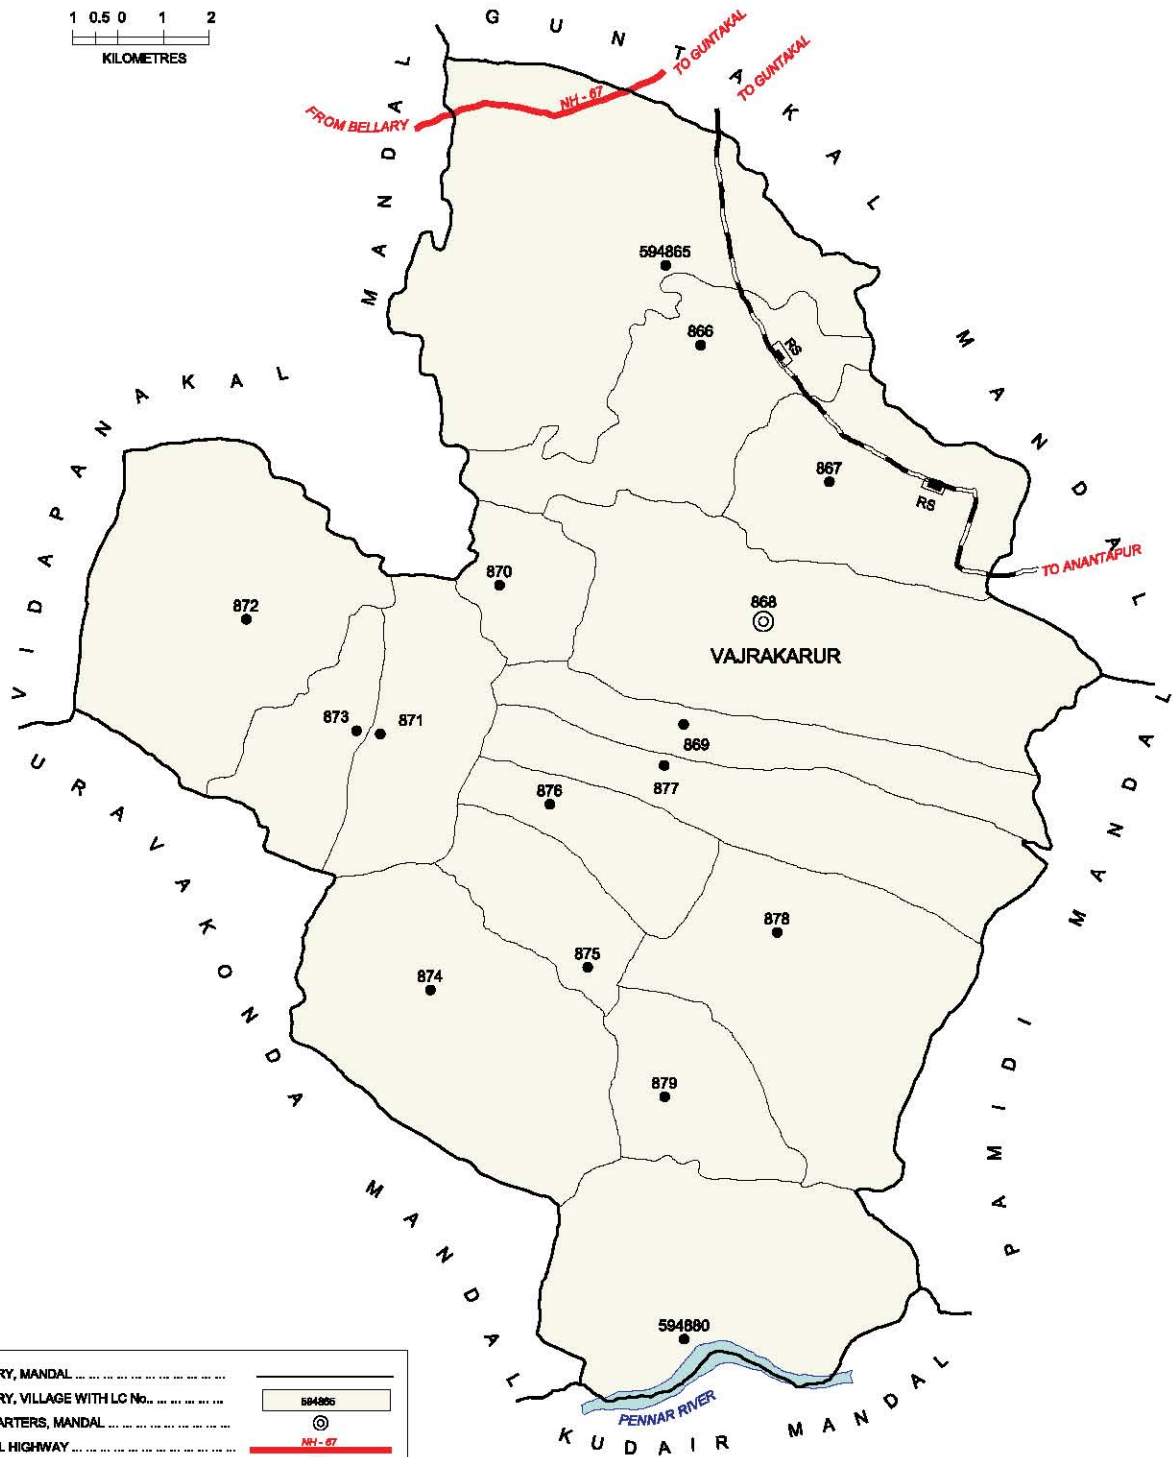

INDIA
ANDHRA PRADESH
VAJRAKARUR MANDAL
ANANTAPUR DISTRICT

No. OF TOWNS : NIL
No. OF VILLAGES : 18
DISTANCE FROM Dist H.Qrts.
TO MANDAL H.Qrts. : 57 Kms.

BOUNDARY, MANDAL	
BOUNDARY, VILLAGE WITH LC No.	
HEADQUARTERS, MANDAL	
NATIONAL HIGHWAY	
RAILWAY LINE WITH STATION: BROAD GAUGE ...	
RIVER / STREAM / TANK