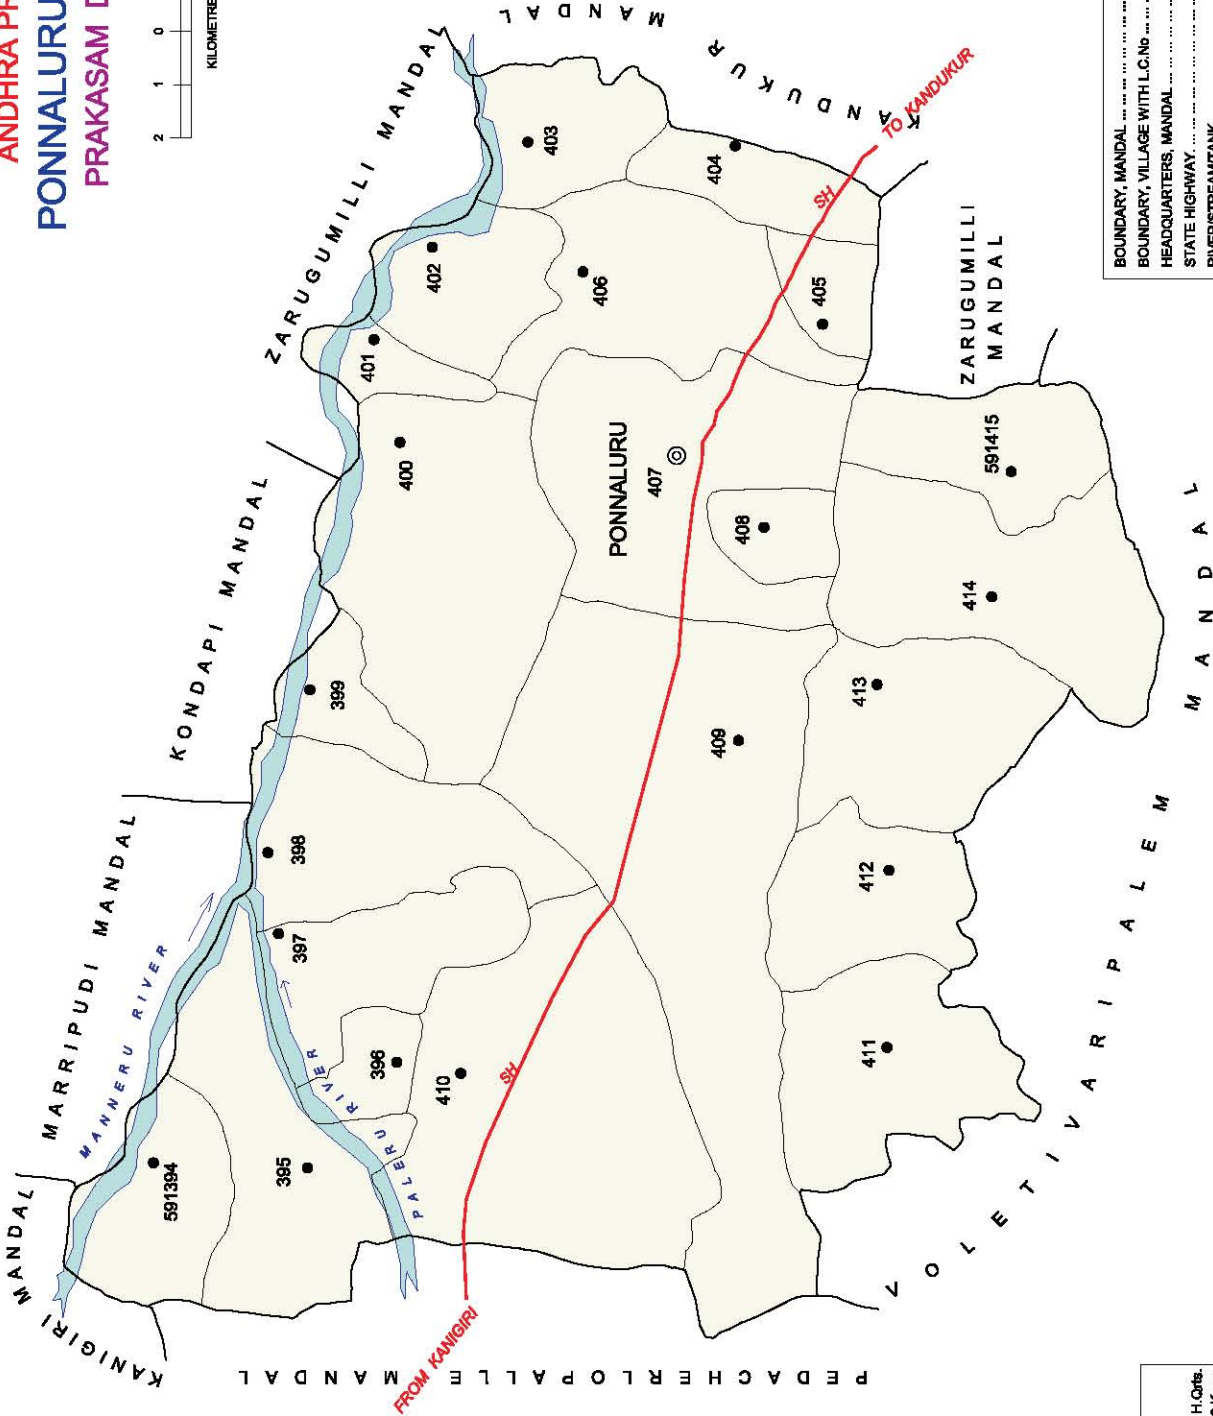

INDIA

ANDHRA PRADESH

PONNALURU MANDAL

PRAKASAM DISTRICT

591415	
	BOUNDARY, MANDAL
	BOUNDARY, VILLAGE WITH L.C.No
	HEADQUARTERS, MANDAL
	STATE HIGHWAY
	RIVER/STREAM/TANK

No. OF TOWNS : NIL
No. OF VILLAGES : 22
DISTANCE FROM Dist. H. Qrs.
TO MANDAL H. Qrs. : 60 Kms.