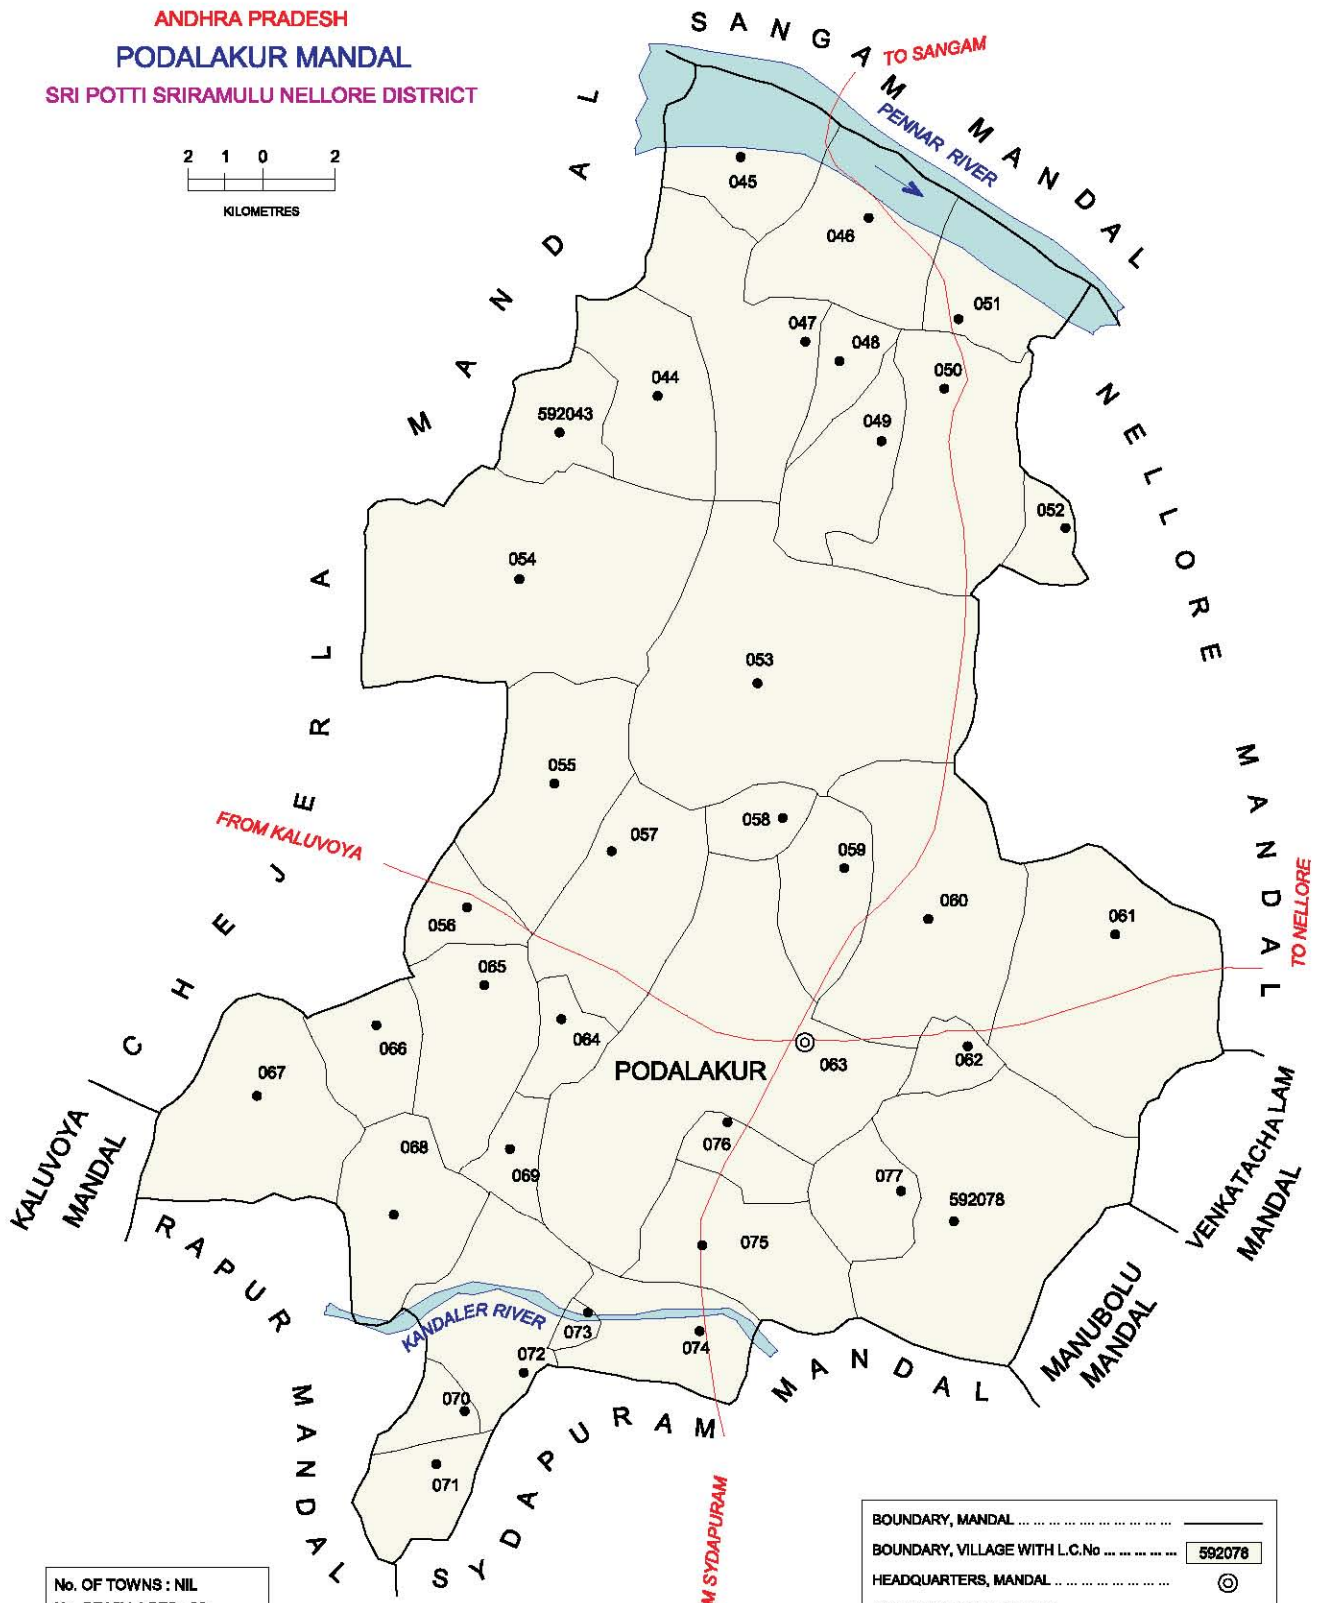

INDIA
ANDHRA PRADESH
PODALAKUR MANDAL
SRI POTTI SRIRAMULU NELLORE DISTRICT

No. OF TOWNS : NIL
No. OF VILLAGES : 36
DISTANCE FROM Dist. H.Qtrs.
TO MANDAL : 29 Kms.

BOUNDARY, MANDAL	—————
BOUNDARY, VILLAGE WITH L.C.No	592076
HEADQUARTERS, MANDAL	⊙
OTHER IMPORTANT ROADS	—————
RIVER/STREAM/TANK