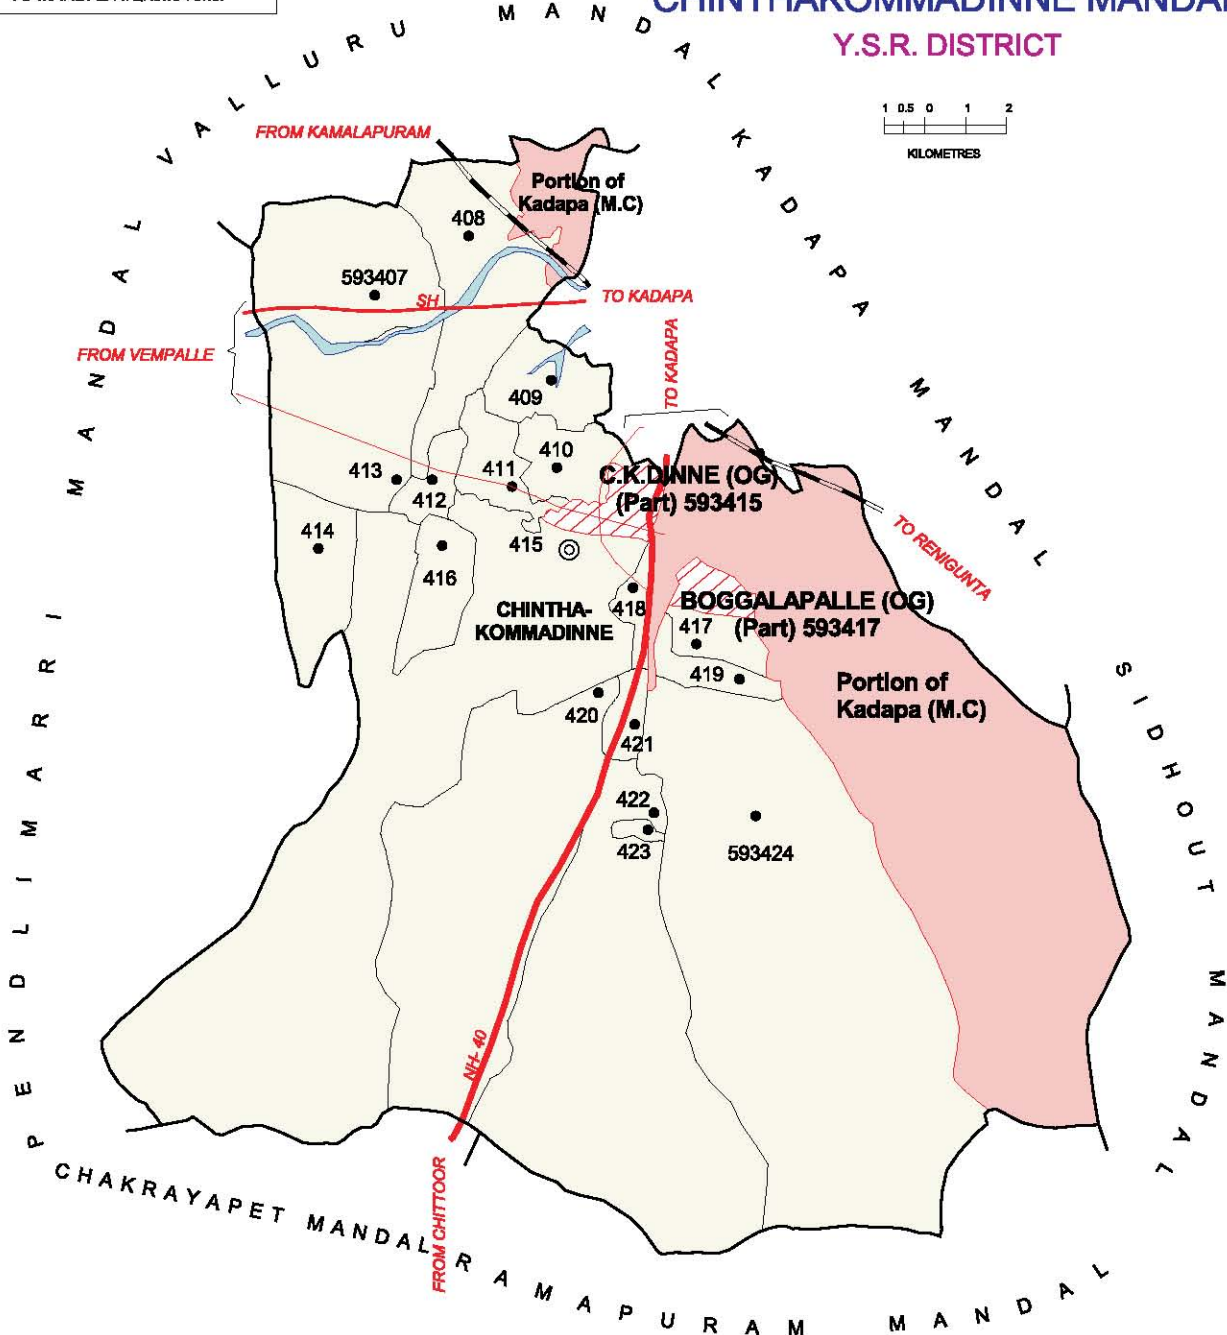

NO. OF TOWNS : Nil
NO. OF VILLAGES : 18
DISTANCE FROM DIST. H. Qrts.
TO MANDAL H.Qrts.: 8 Kms.

INDIA
ANDHRA PRADESH
CHINTHAKOMMADINNE MANDAL
Y.S.R. DISTRICT

BOUNDARY, MANDAL	
BOUNDARY, VILLAGE WITH LCNo	
HEAD QUARTERS, MANDAL	
NATIONAL HIGHWAY	
STATE HIGHWAY	
OTHER IMPORTANT ROADS	
RAILWAY LINE, BROAD GAUGE	
RIVER / STREAM / TANK	
STATUTORY TOWN WITH LCNo	
CENSUS TOWN/ OG WITH LCNo	

NOTE : Mamillapalle, Krishnapuram and Utkur-villages are fully included in Kadapa (M.C) .
C.K.Dinne (415) and Boggalapalle (417) villages are partly OG.s, to Kadapa (M.C.) of Kadapa Mandal