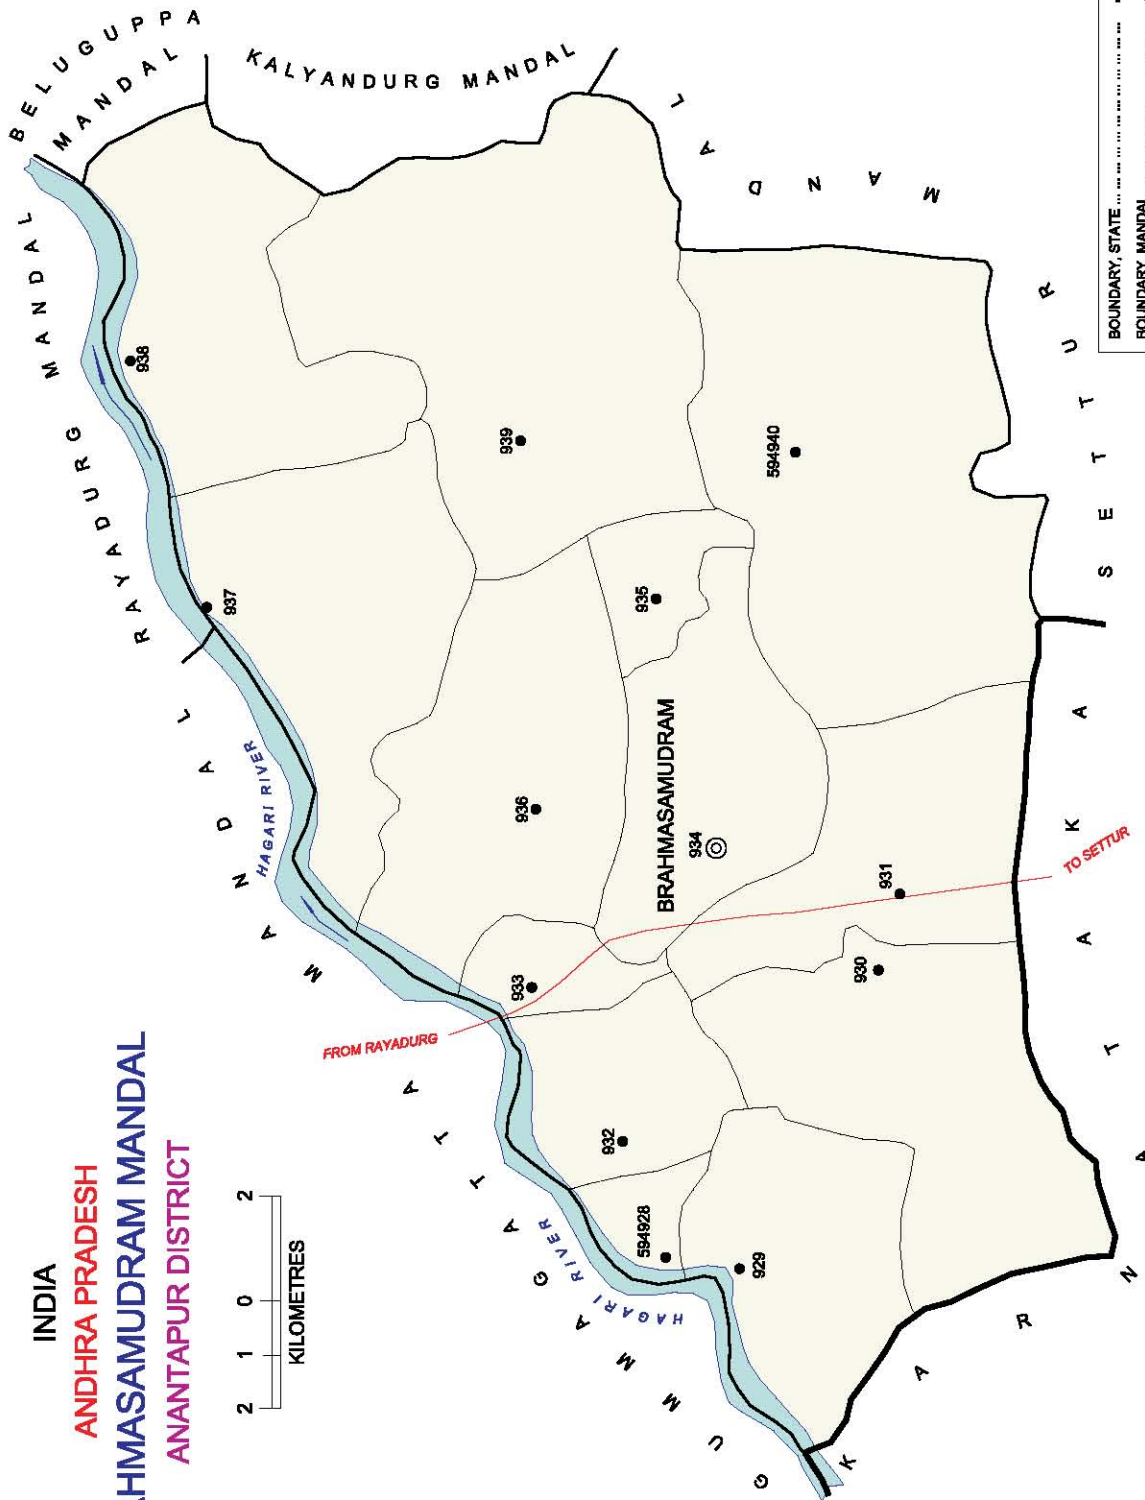

INDIA
ANDHRA PRADESH
BRAHMASAMUDRAM MANDAL
ANANTAPUR DISTRICT

BOUNDARY, STATE	.....
BOUNDARY, MANDAL	.....
BOUNDARY, VILLAGE WITH L.C. No.	.....
HEADQUARTERS, MANDAL	⊙
OTHER IMPORTANT ROADS	.....
RIVER / STREAM / TANK	

No. OF TOWNS : NIL
No. OF VILLAGES : 13
DISTANCE FROM Dist H. Qtrs.
TO MANDAL H. Qtrs. : 100 Kms.