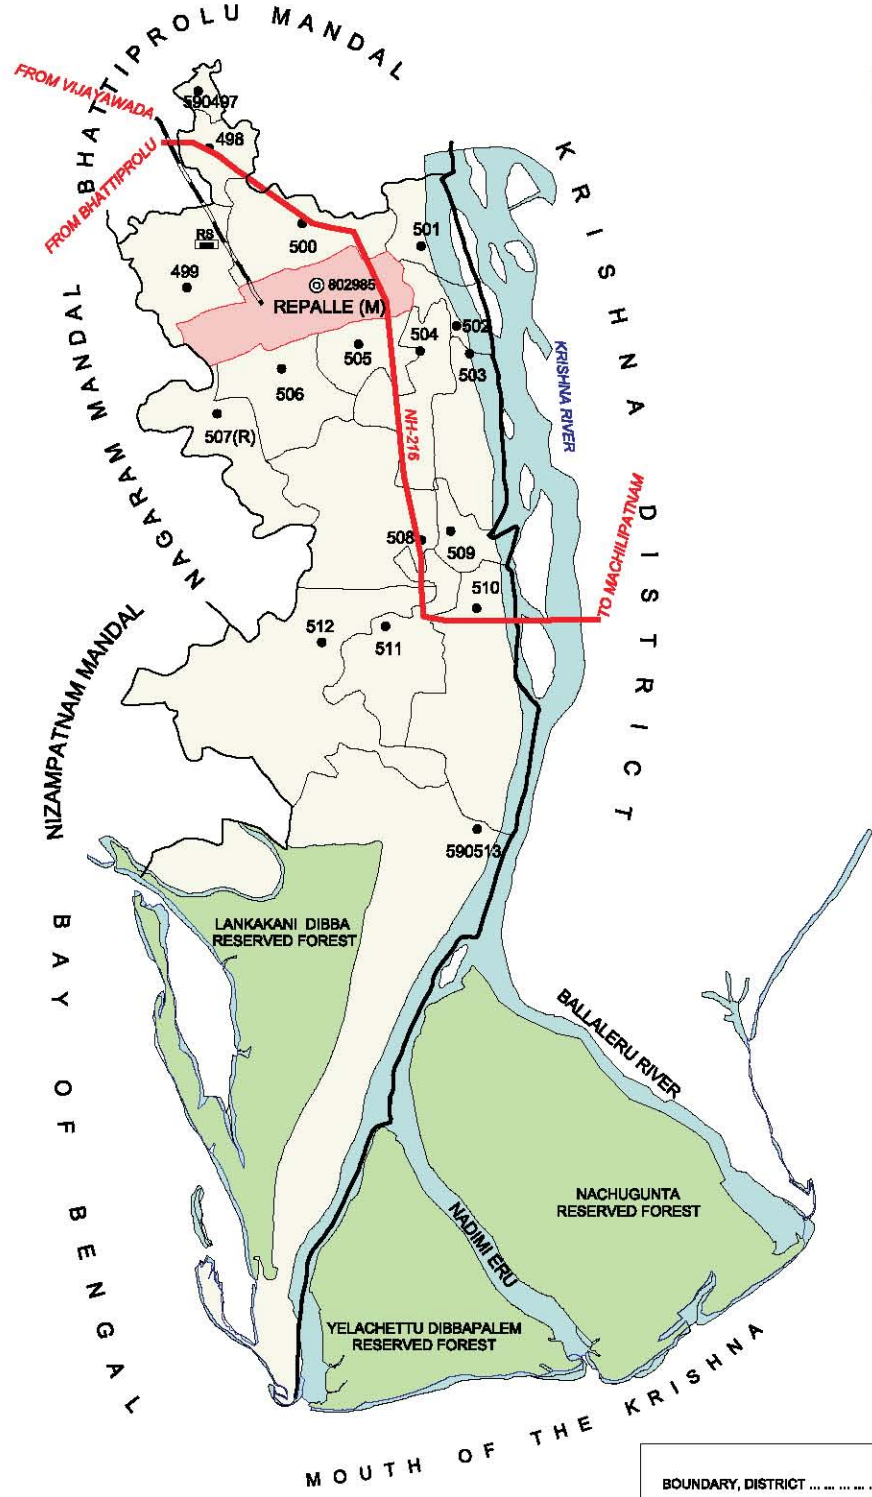

INDIA
ANDHRA PRADESH
REPALLE MANDAL
GUNTUR DISTRICT

No. OF TOWNS : 1
No. OF VILLAGES : 17
DISTANCE FROM Dist. H.Qrts.
TO MANDAL : 45 Kms.

BOUNDARY, DISTRICT	—————
BOUNDARY, MANDAL	—————
BOUNDARY, VILLAGE WITH LC NO	—————
HEADQUARTERS, MANDAL	⊙
NATIONAL HIGHWAY	—————
RAILWAY LINE WITH STATION, BROAD GAUGE	RS
RIVER / STREAM / TANK	~~~~~
STATUTORY TOWN WITH L.C.No	802985
FOREST	RF