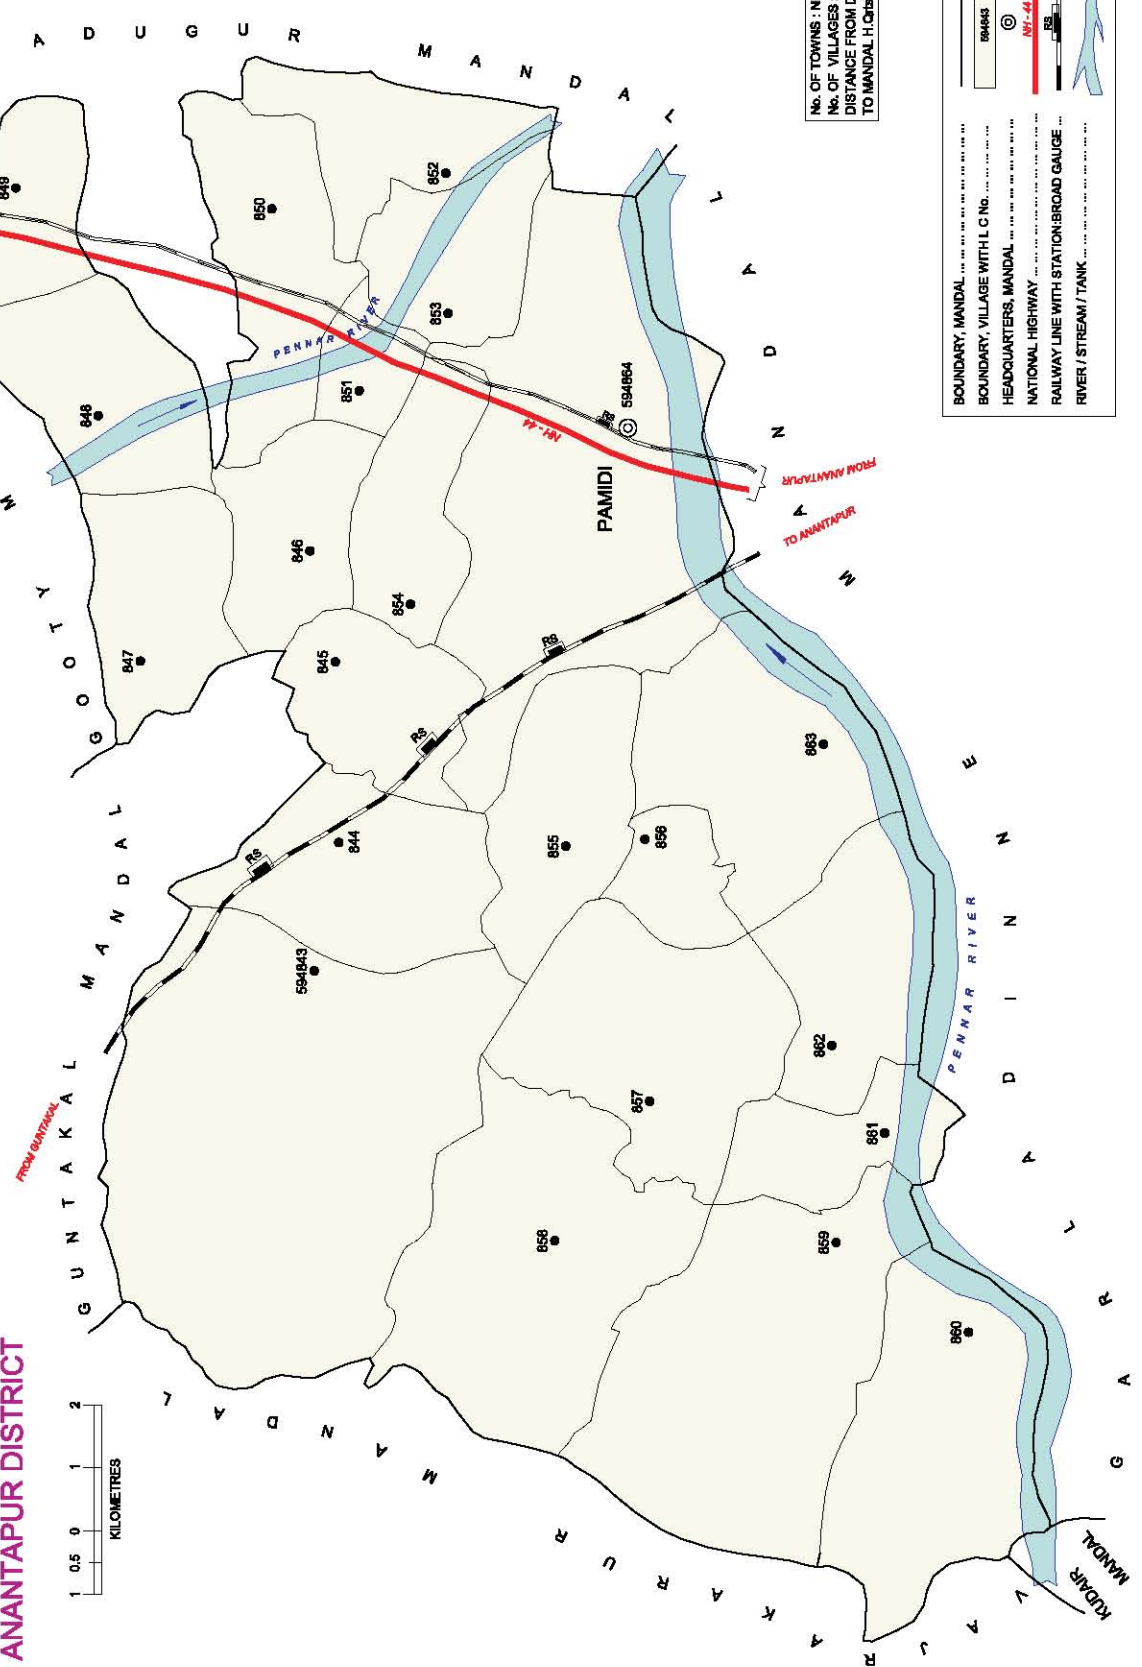

INDIA
ANDHRA PRADESH
PAMIDI MANDAL
ANANTAPUR DISTRICT

No. OF TOWNS : NIL
No. OF VILLAGES : 22
DISTANCE FROM Dist. H.Q.s.
TO MANDAL H.Q.s. : 40 Kms.

	BOUNDARY, MANDAL
	BOUNDARY, VILLAGE WITH L.C. No.
	HEADQUARTERS, MANDAL
	NATIONAL HIGHWAY
	RAILWAY LINE WITH STATION/BROAD GAUGE
	RIVER / STREAM / TANK