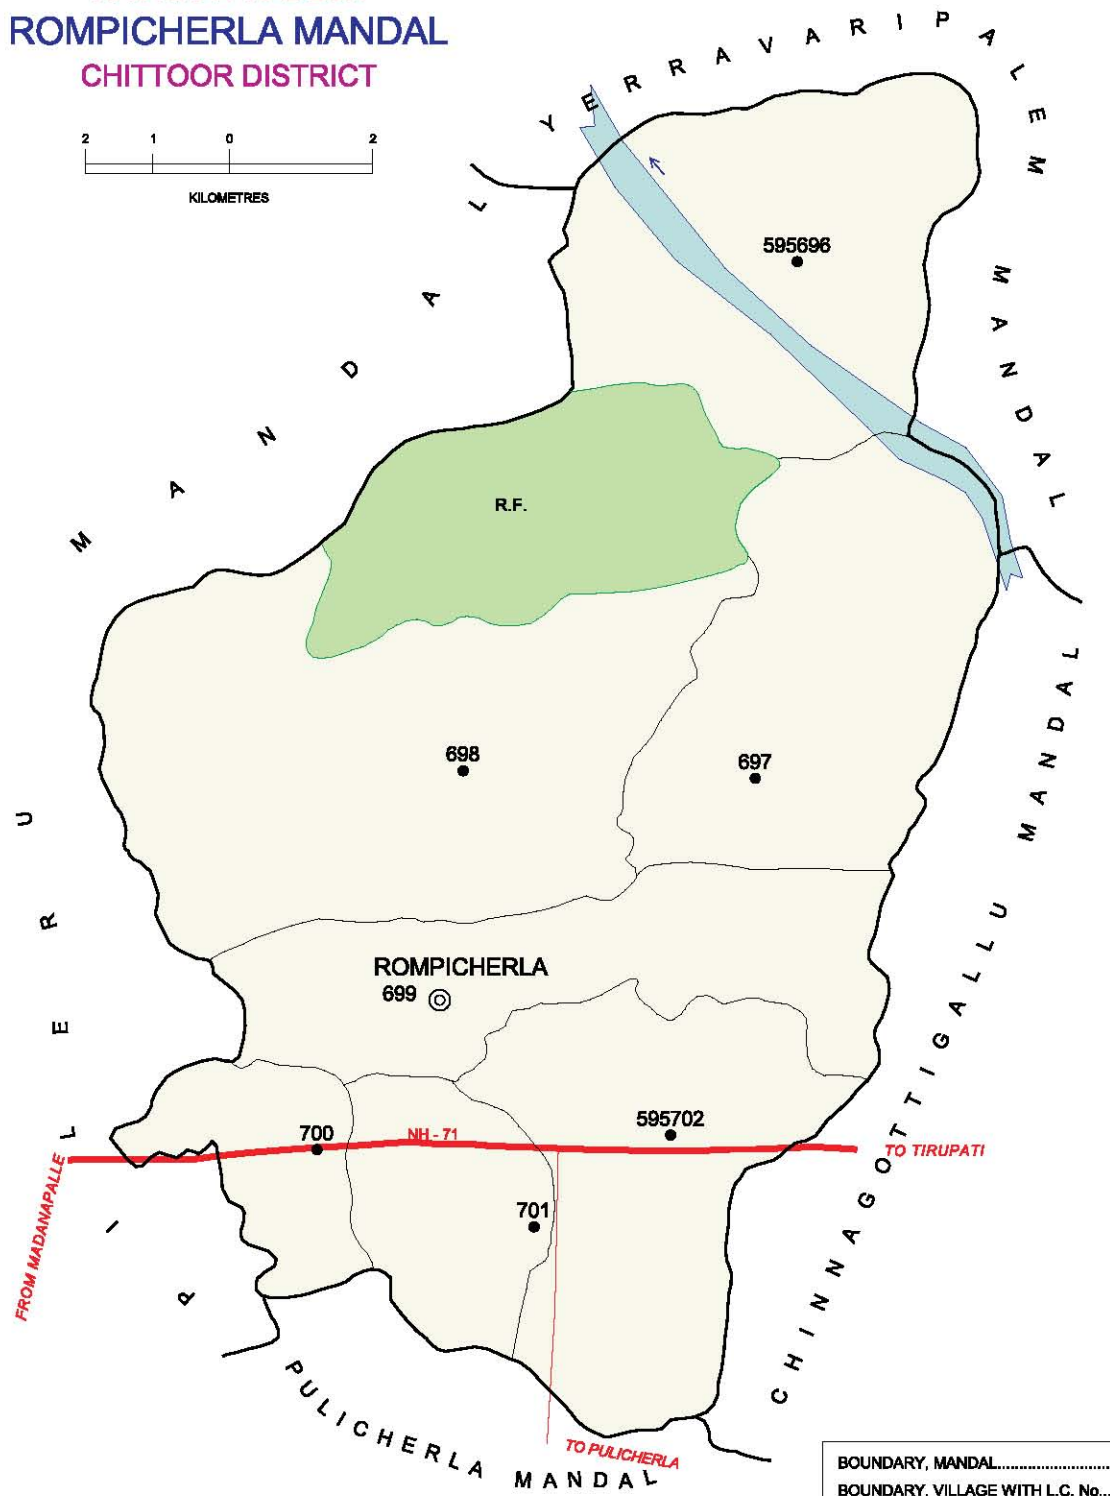

INDIA
ANDHRA PRADESH
ROMPICHERLA MANDAL
CHITTOOR DISTRICT

No. OF TOWNS : NIL
No. OF VILLAGES : 7
DISTANCE FROM Dist. H.Qrts.
TO MANDAL H.Qrts. : 56 Kms.

BOUNDARY, MANDAL.....	—————
BOUNDARY, VILLAGE WITH L.C. No.....	595702
HEADQUARTERS, MANDAL.....	⊙
NATIONAL HIGHWAY.....	NH-71
OTHER IMPORTANT ROADS.....	—————
RIVER/STREAM/TANK.....	
FOREST.....	R.F.