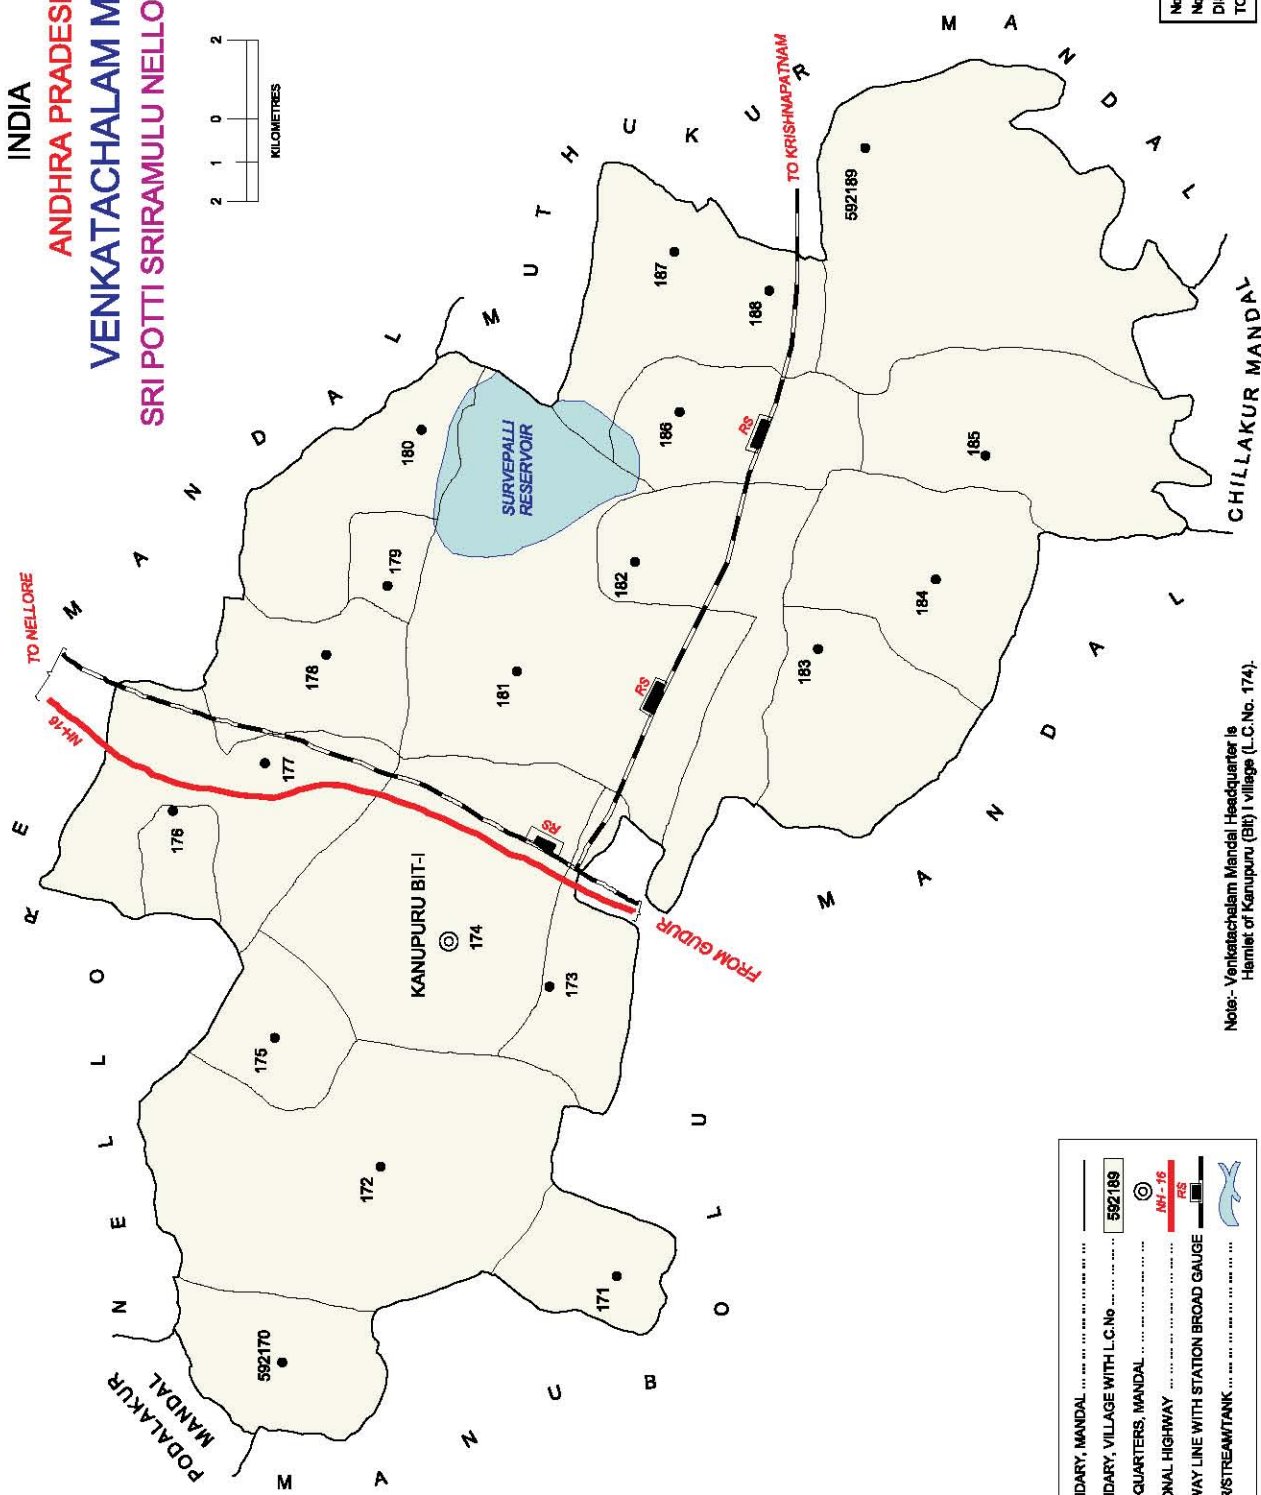

INDIA
ANDHRA PRADESH
VENKATACHALAM MANDAL
SRI POTTI SRIRAMULU NELLORE DISTRICT

Nd. OF TOWNS : NIL
Nd. OF VILLAGES : 20
DISTANCE FROM Dist. H.Qtrs.
TO MANDAL : 18 Kms.

BOUNDARY, MANDAL .....
BOUNDARY, VILLAGE WITH L.C.No 592189
HEADQUARTERS, MANDAL .....
NATIONAL HIGHWAY NH-16
RAILWAY LINE WITH STATION BROAD GAUGE ..... RS
RIVER/STREAM/TANK .....

Note:- Venkatachalam Mandal Headquarter is Hamlet of Kanupuru (Bit) Village (L.C.No. 174).