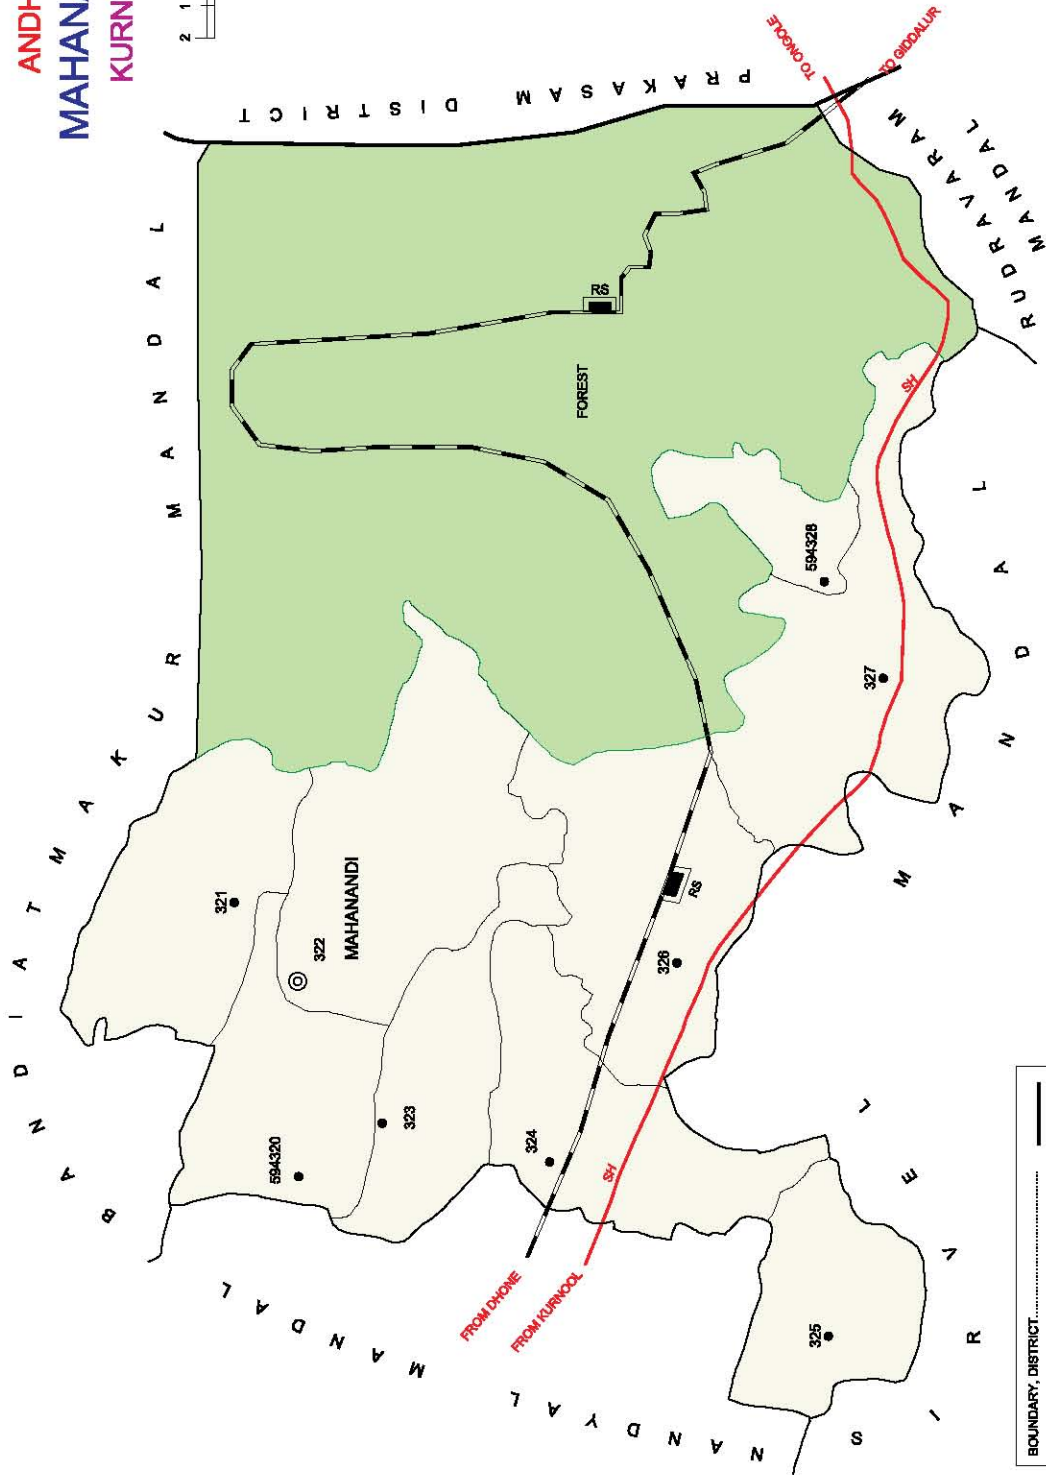

INDIA
ANDHRA PRADESH
MAHANANDI MANDAL
KURNOOL DISTRICT

BOUNDARY, DISTRICT.....	—————
BOUNDARY, MANDAL.....	—————
BOUNDARY, VILLAGE WITH L.C. No.....	—————
HEADQUARTERS, MANDAL.....	⊙
STATE HIGHWAY.....	SH
RAILWAY LINE WITH STATION, BROAD GAUGE.....	RS
FOREST.....	■

NO. OF TOWNS : NIL
NO. OF VILLAGES : 9
DISTANCE FROM Dist. H. Qrs.
TO MANDAL H. Qrs : 70 Kms.