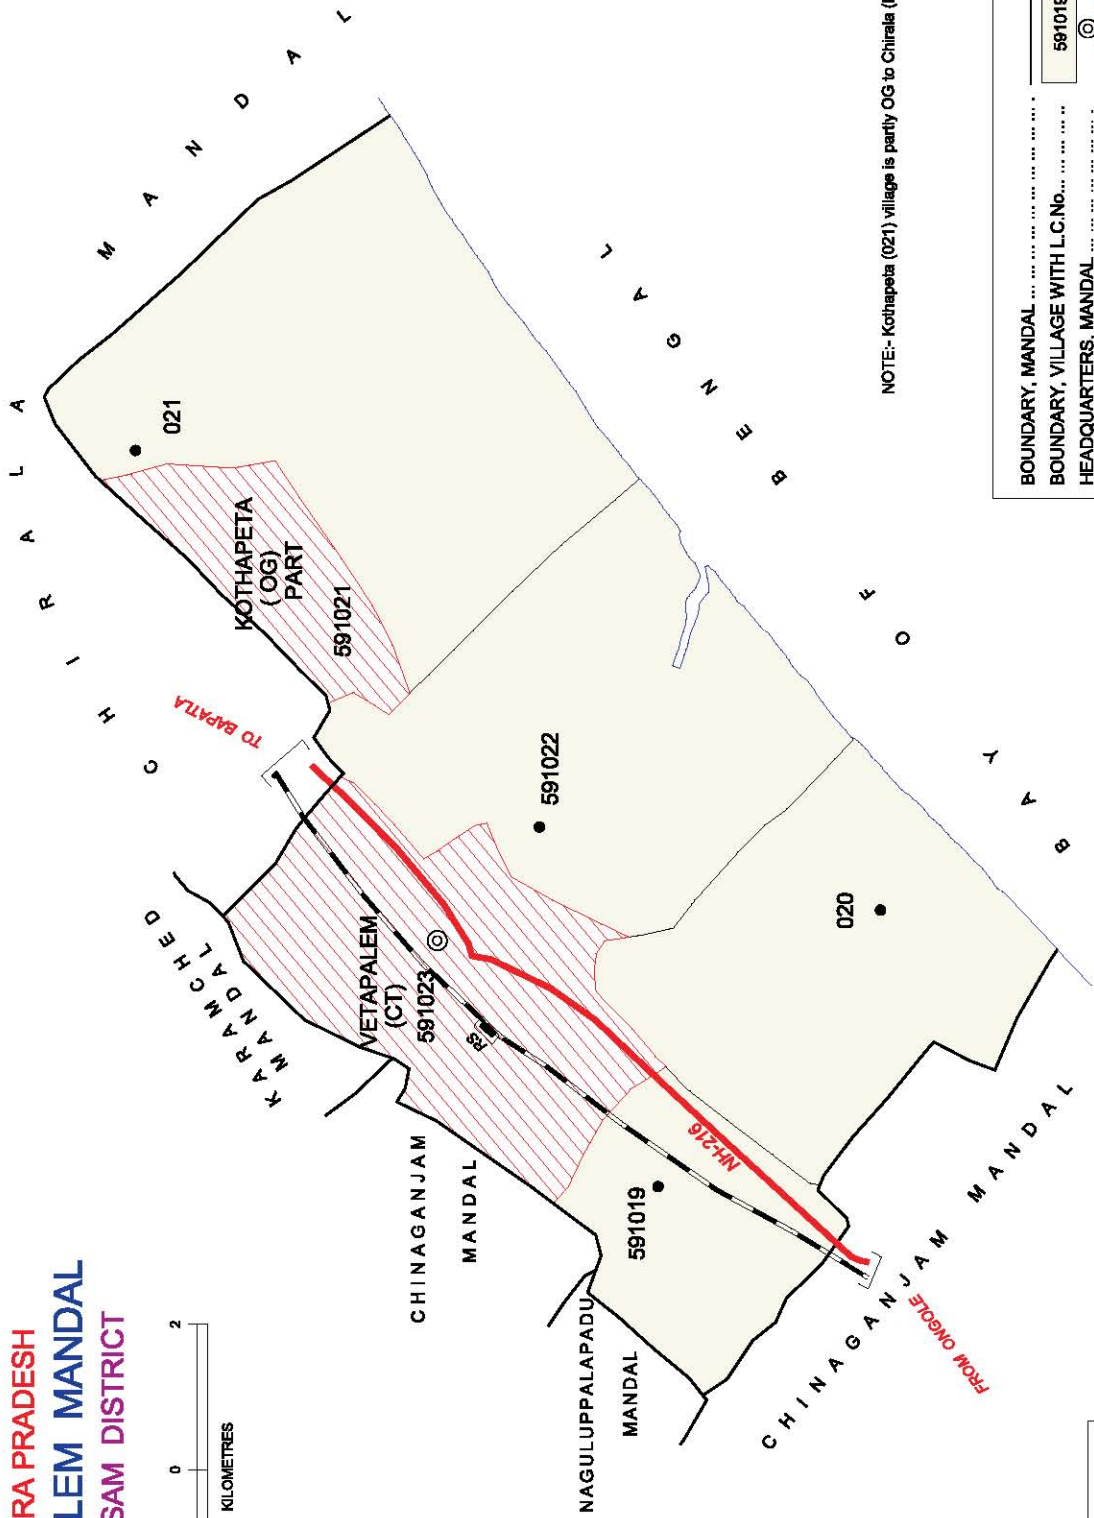

INDIA
ANDHRA PRADESH
VETAPALEM MANDAL
PRAKASAM DISTRICT

NOTE:- Kothapeta (021) village is partly OG to Chirala (M).

BOUNDARY, MANDAL	591019
BOUNDARY, VILLAGE WITH L.C.No.	591021
HEADQUARTERS, MANDAL	NH-216
NATIONAL HIGHWAY	RS
RAILWAY LINE WITH STATION, BROAD GAUGE	591023
CENSUS TOWN / OG WITH L.C.No	

No. OF VILLAGES :	4
No. OF TOWNS :	1
DISTANCE FROM Dist. H.Qrns.	
TO MANDAL H.Qrns. :	42 Kms.