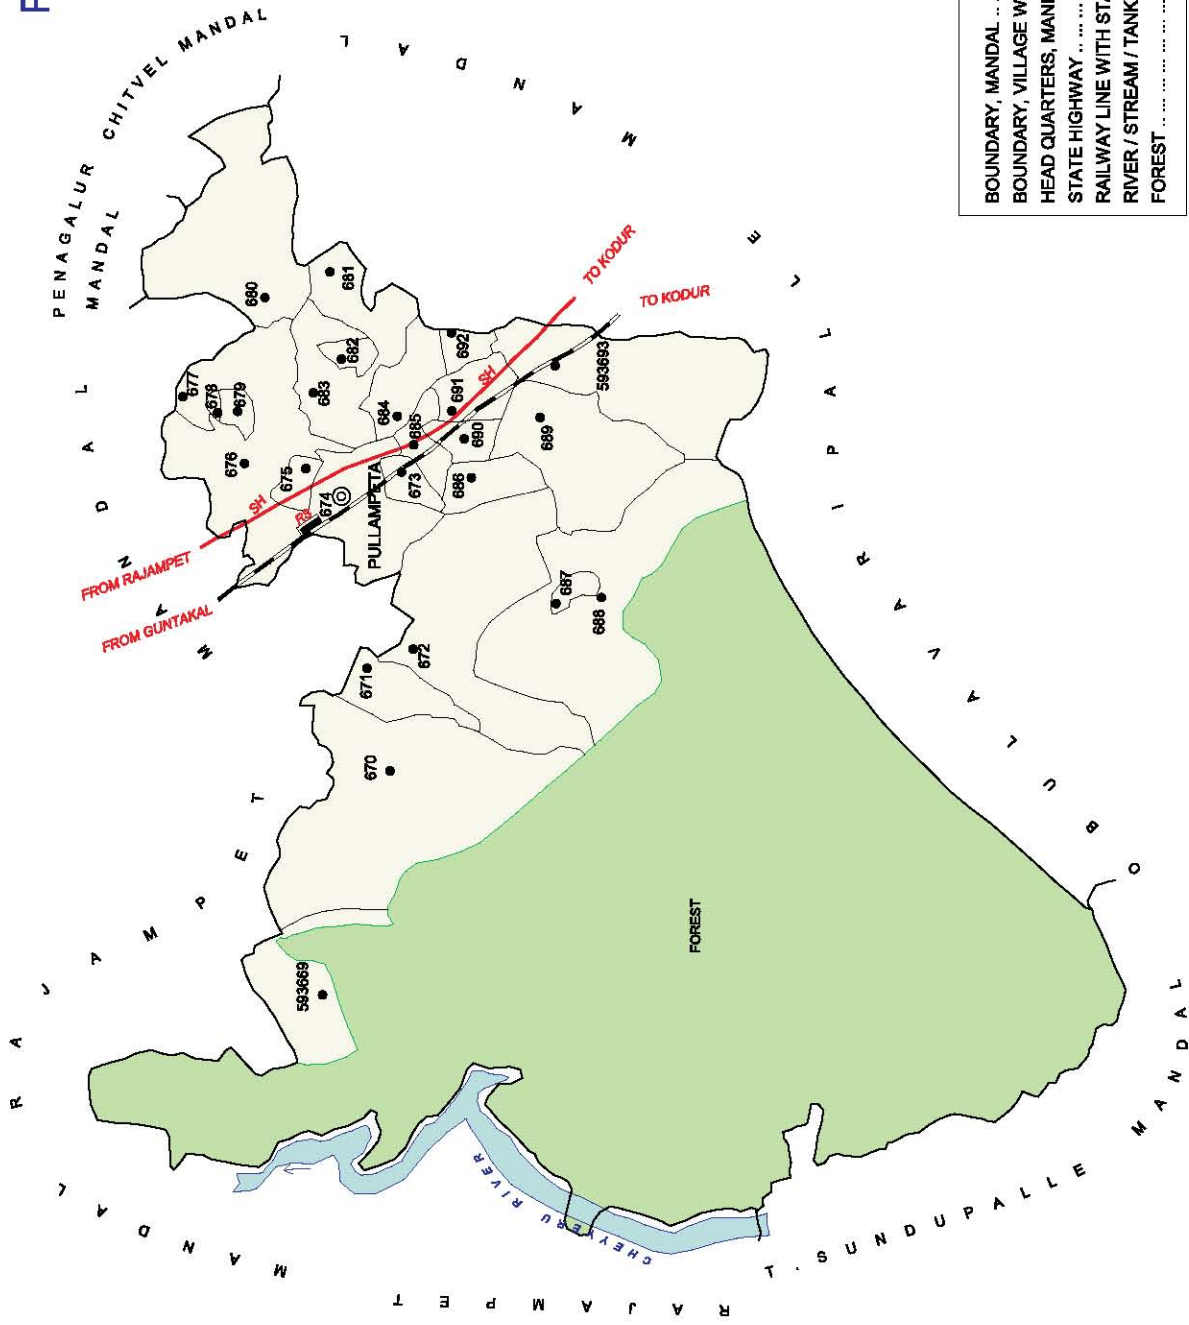

INDIA
ANDHRA PRADESH
PULLAMPETA MANDAL
Y.S.R. DISTRICT

NO. OF TOWNS : NIL
NO. OF VILLAGES : 25
DISTANCE FROM DIST. H. Qtrs.
TO MANDAL : 85 Kms.

	BOUNDARY, MANDAL
	BOUNDARY, VILLAGE WITH LCNG
	HEAD QUARTERS, MANDAL
	STATE HIGHWAY
	RAILWAY LINE WITH STATION, BROAD GAUGE
	RIVER / STREAM / TANK
	FOREST