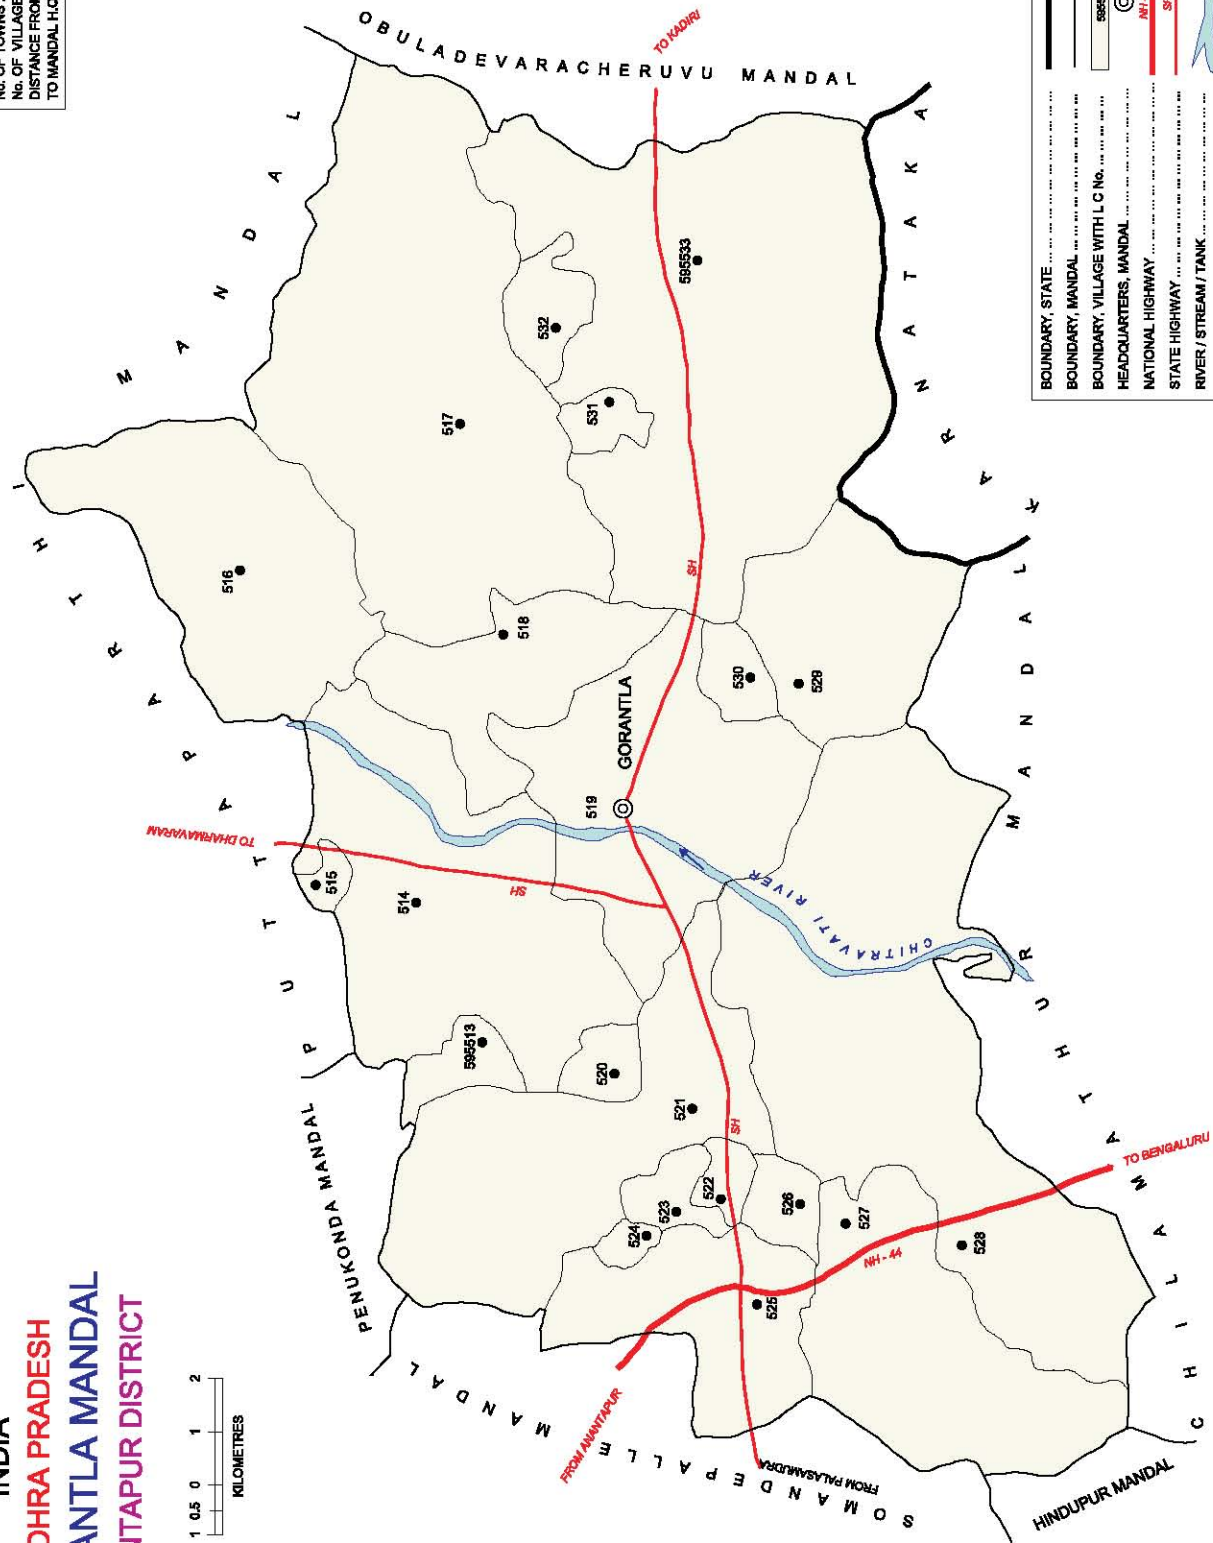

INDIA
ANDHRA PRADESH
GORANTLA MANDAL
ANANTAPUR DISTRICT

No. OF TOWNS : NIL
No. OF VILLAGES : 21
DISTANCE FROM DIST. H. Qtrs.
TO MANDAL H.Qtrs. : 90 Kms.

	BOUNDARY, STATE
	BOUNDARY, MANDAL
	BOUNDARY, VILLAGE WITH L.C. No.
	HEADQUARTERS, MANDAL
	NATIONAL HIGHWAY
	STATE HIGHWAY
	RIVER / STREAM / TANK