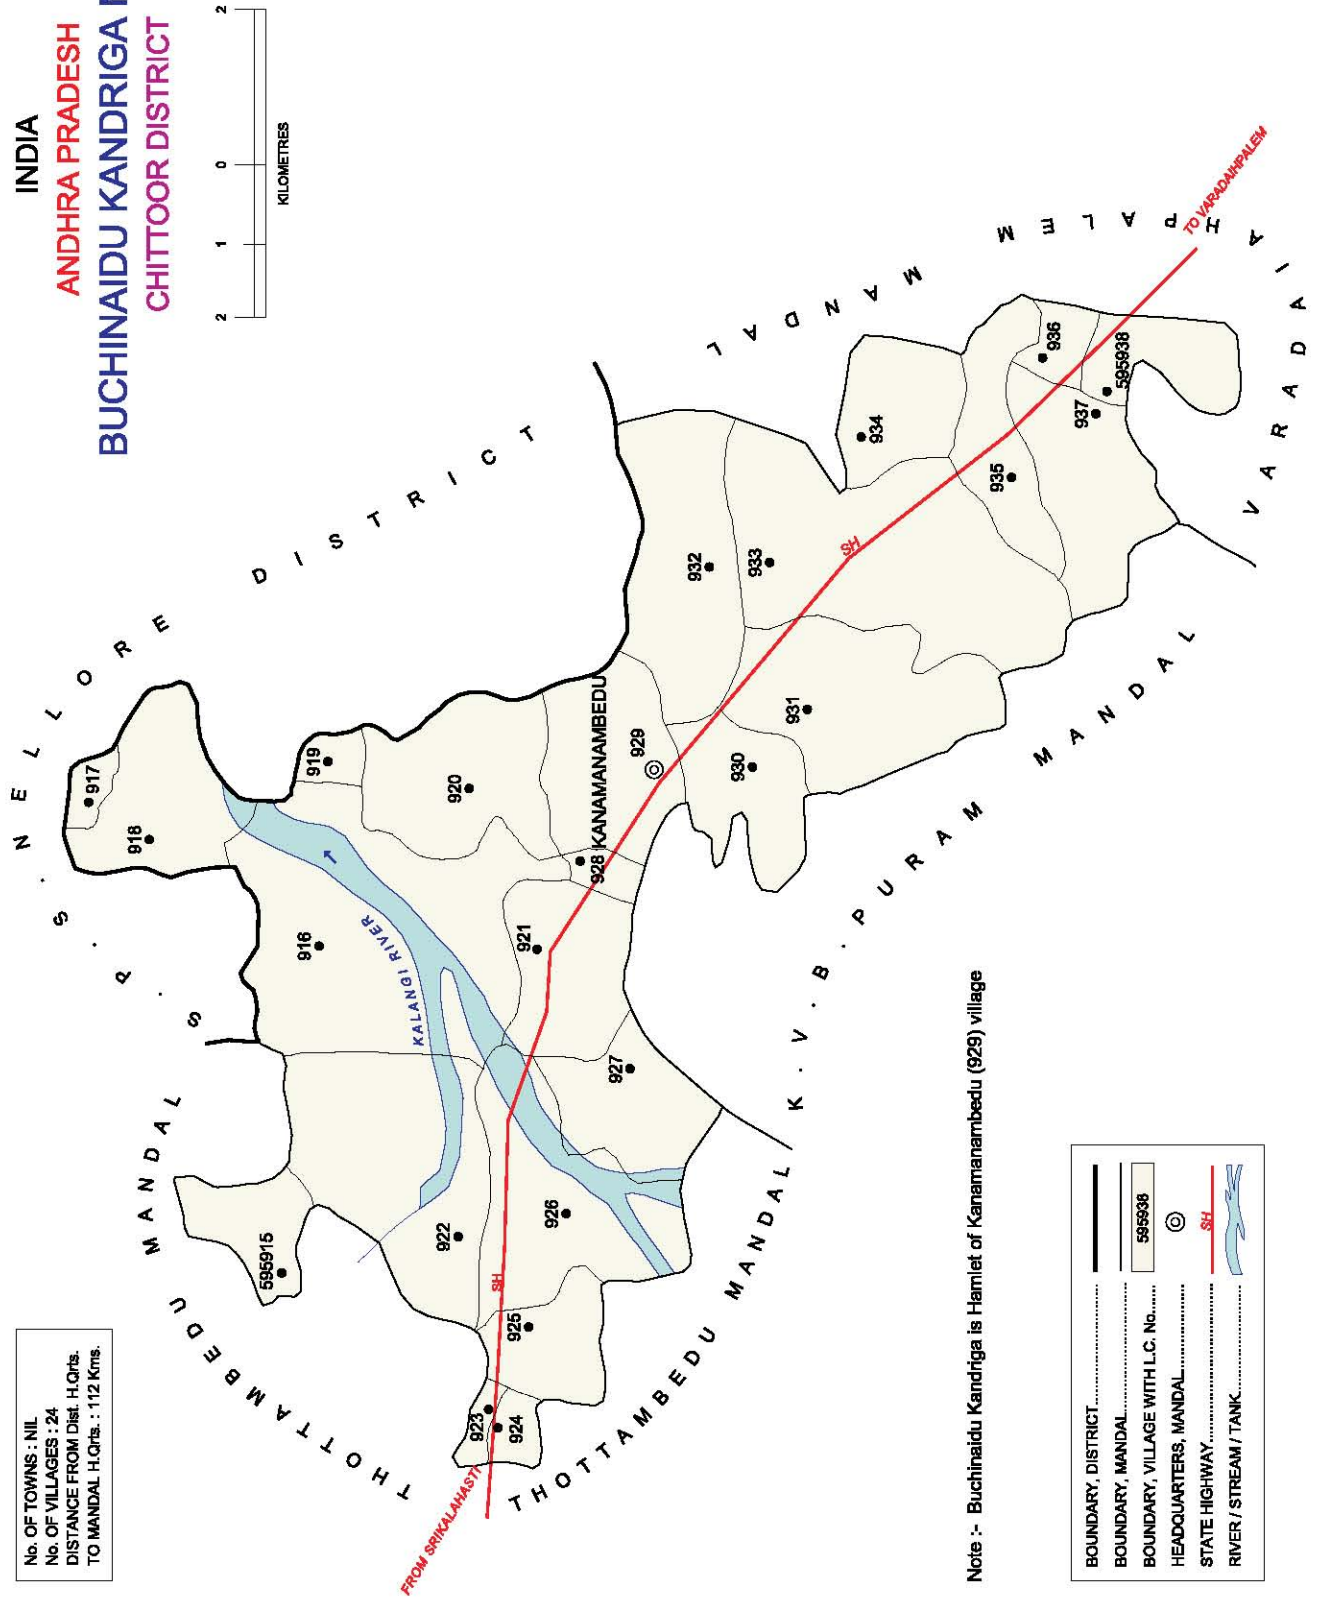

INDIA
ANDHRA PRADESH
BUCHINAIDU KANDRIGA MANDAL
CHITTOOR DISTRICT

No. OF TOWNS : NIL
No. OF VILLAGES : 24
DISTANCE FROM DIST. H.Q.s.
TO MANDAL H.Q.s. : 112 Kms.

Note :- Buchinaidu Kandriga is Hamlet of Kanamanambedu (929) village

BOUNDARY, DISTRICT.....	—————
BOUNDARY, MANDAL.....	—————
BOUNDARY, VILLAGE WITH L.C. No.....	595936
HEADQUARTERS, MANDAL.....	⊙
STATE HIGHWAY.....	SH
RIVER / STREAM / TANK.....	~~~~~