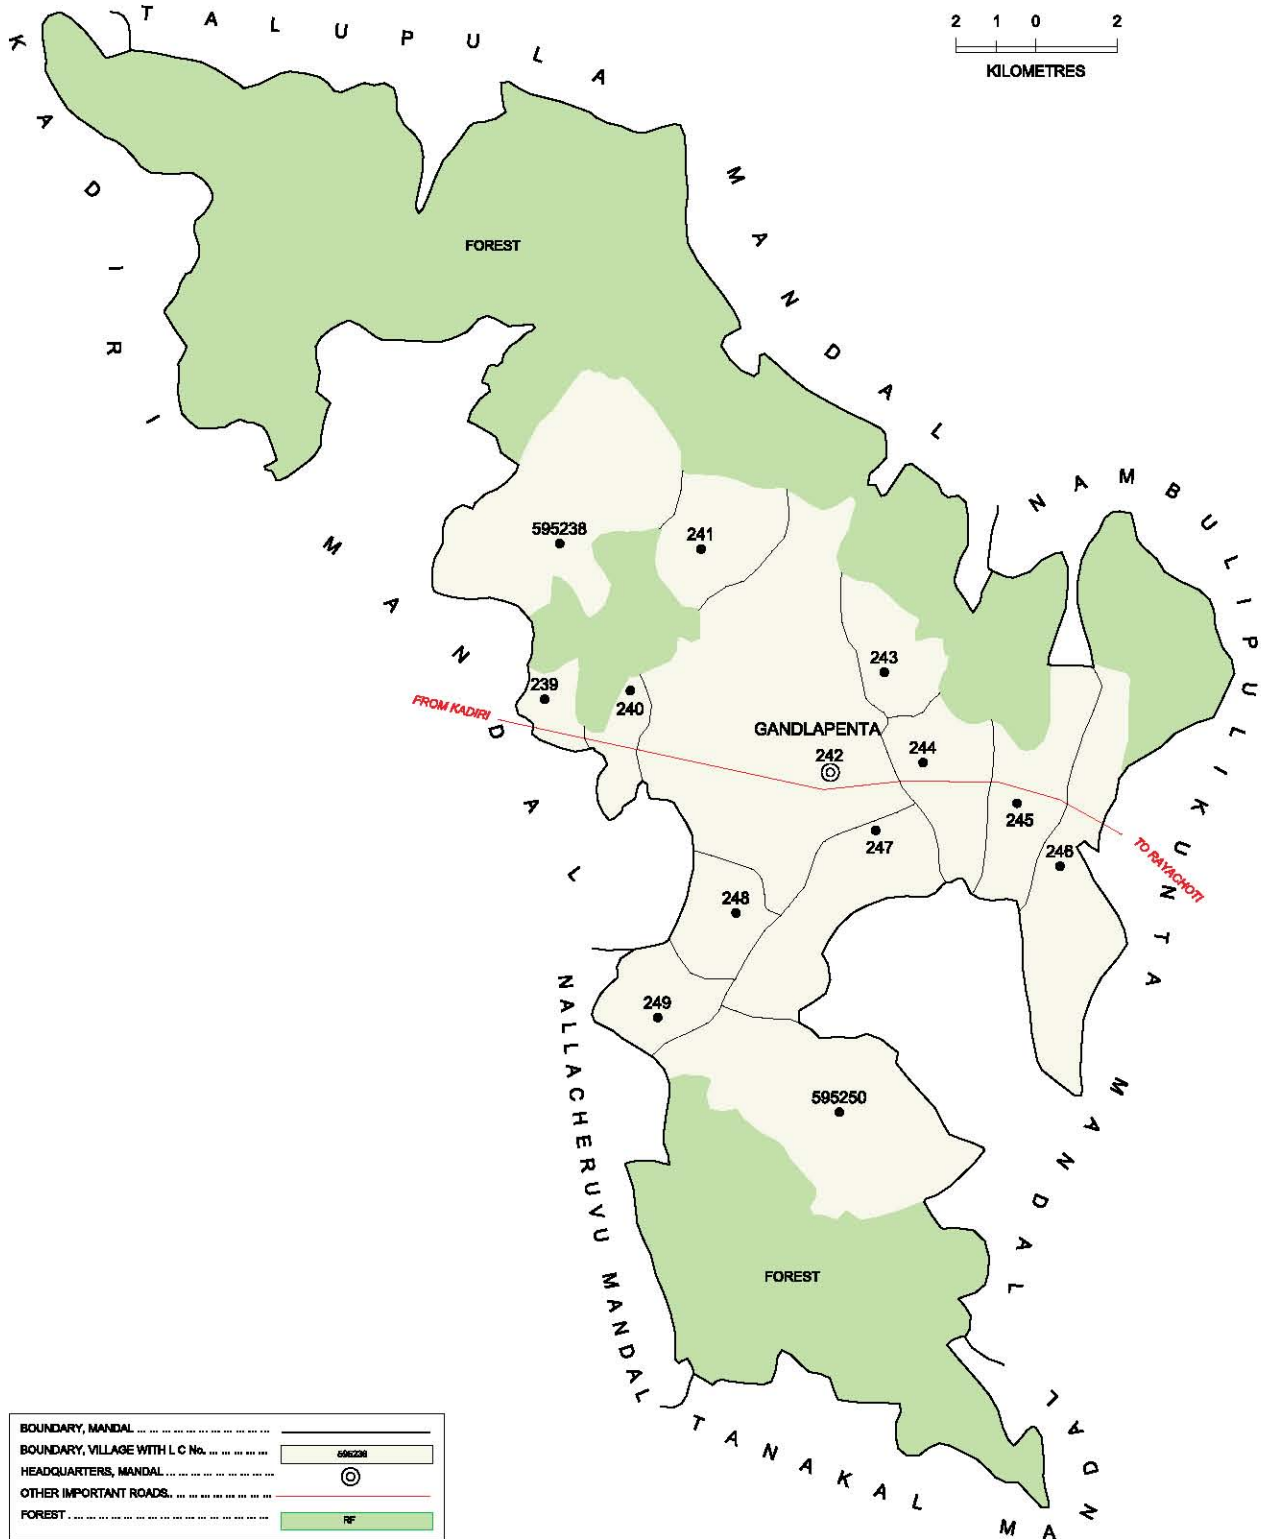

No. OF TOWNS : NIL
No. OF VILLAGES : 13
DISTANCE FROM Dist H.Crts.
TO MANDAL H.Crts. : 110 Kms.

INDIA
ANDHRA PRADESH
GANDLAPENTA MANDAL
ANANTAPUR DISTRICT

BOUNDARY, MANDAL	—————
BOUNDARY, VILLAGE WITH L C No.	————— 595238
HEADQUARTERS, MANDAL	⊙
OTHER IMPORTANT ROADS	—————
FOREST	RF