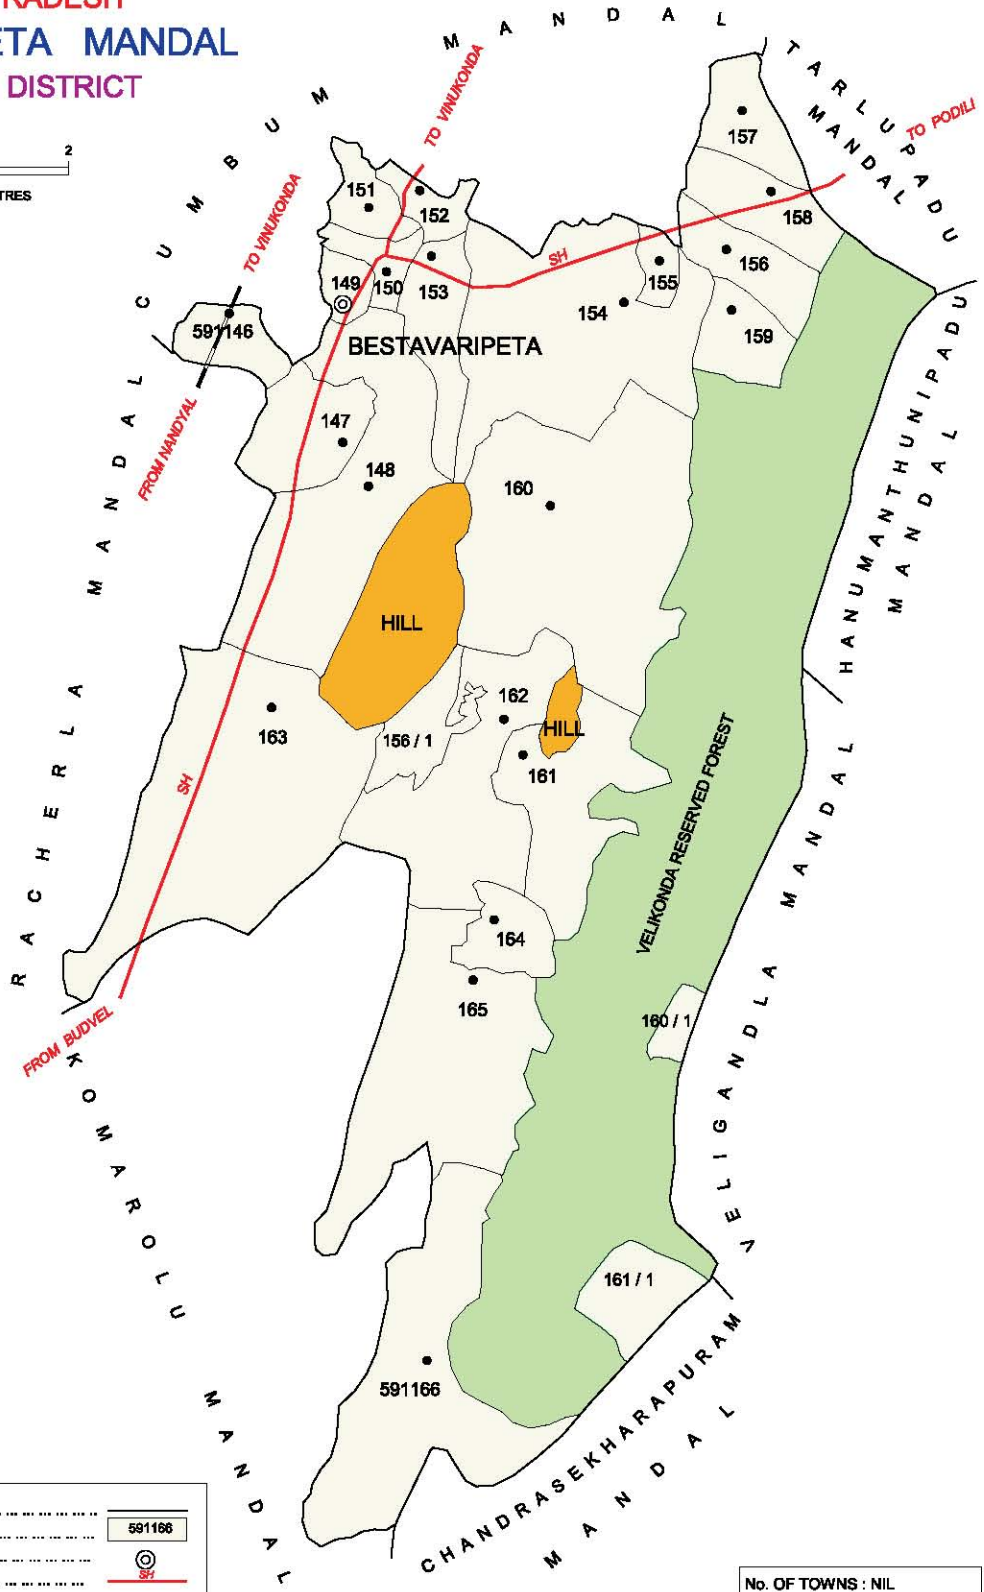

INDIA
ANDHRA PRADESH
BESTAWARIPETA MANDAL
PRAKASAM DISTRICT

BOUNDARY, MANDAL	.....
BOUNDARY, VILLAGE WITH L.C.No	591166
HEADQUARTERS, MANDAL	◎
STATE HIGHWAY.....	SH
RAILWAY LINE, BROAD GAUGE	—
FOREST	R.F
HILL	■

No. OF TOWNS : NIL
No. OF VILLAGES : 21
DISTANCE FROM Dist. H.Qrts.
TO MANDAL H.Qrts. : 110 Kms.