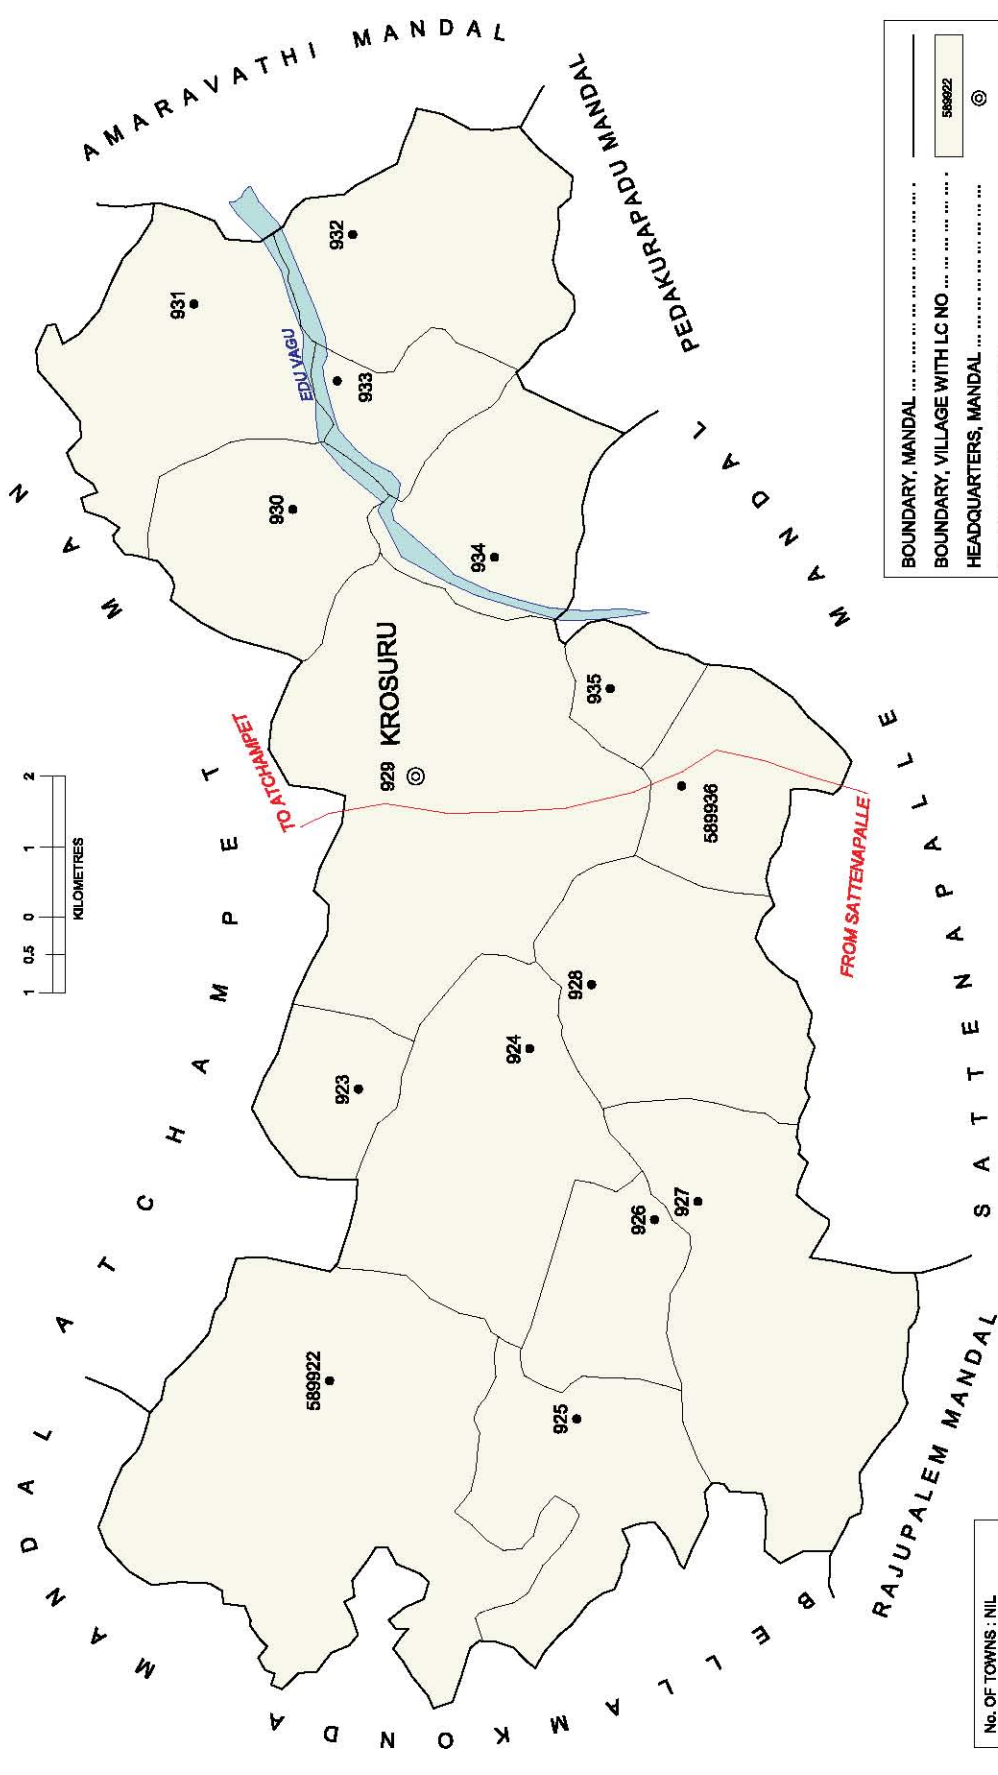

INDIA
ANDHRA PRADESH
KROSURU MANDAL
GUNTUR DISTRICT

	BOUNDARY, MANDAL
	BOUNDARY, VILLAGE WITH LC NO 589922
	HEADQUARTERS, MANDAL
	OTHER IMPORTANT ROADS
	RIVER / STREAM / TANK

No. OF TOWNS : NIL
No. OF VILLAGES : 15
DISTANCE FROM DIST. H.Qrts.
TO MANDAL : 37 Kms.