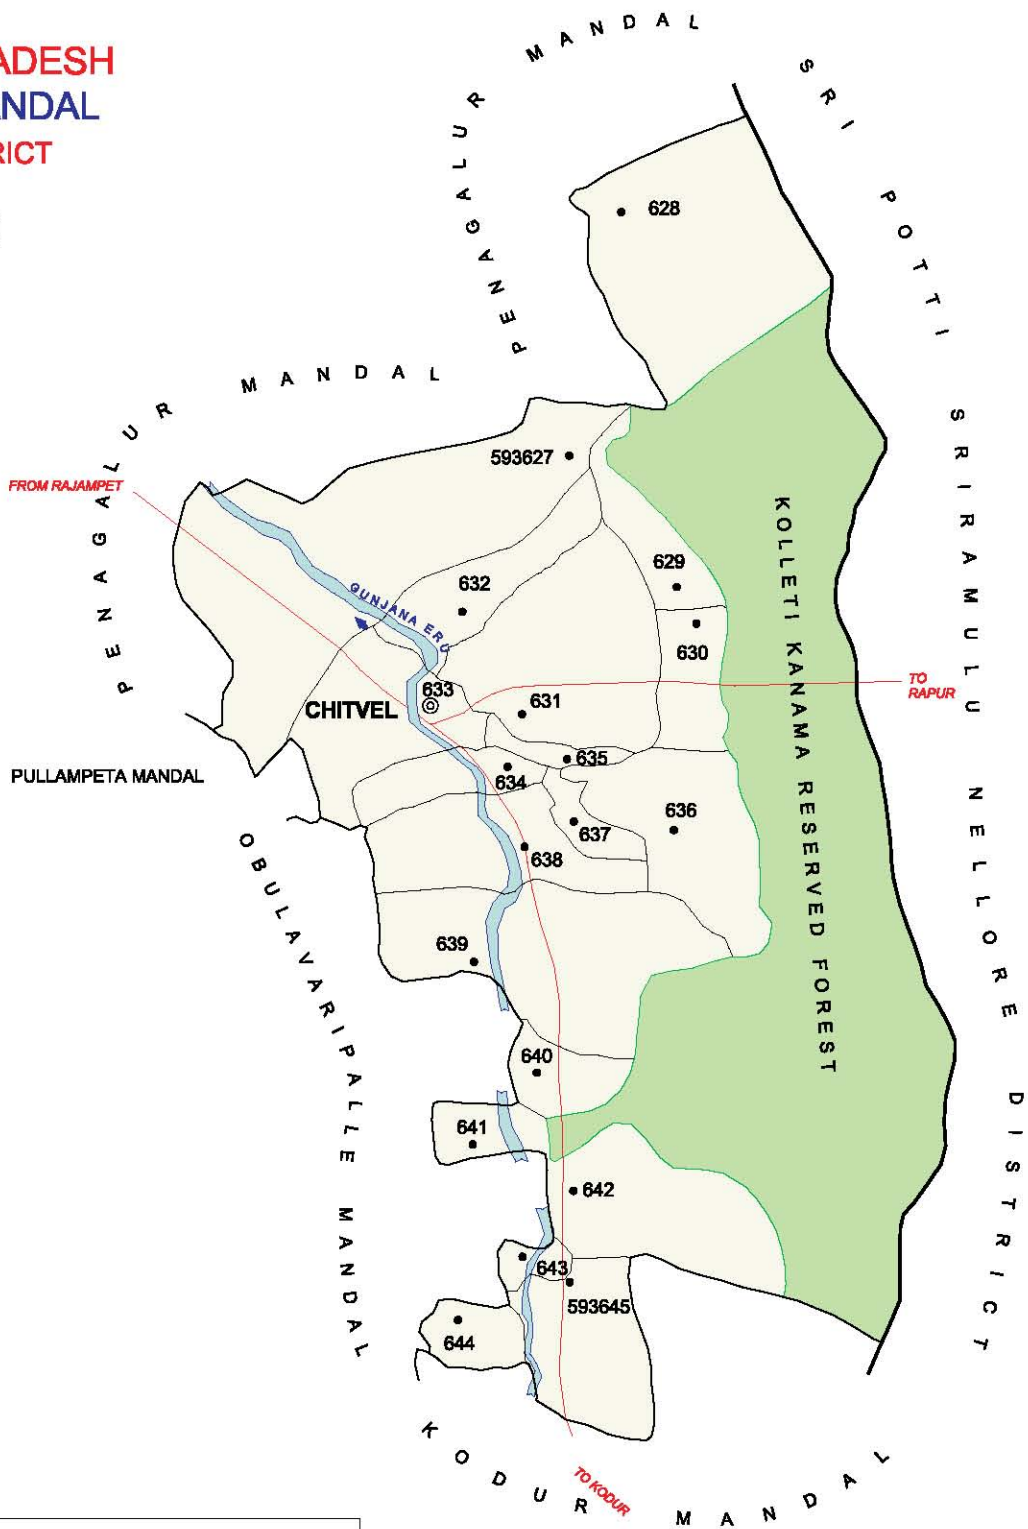

INDIA
ANDHRA PRADESH
CHITVEL MANDAL
Y.S.R. DISTRICT

BOUNDARY, DISTRICT	—————
BOUNDARY, MANDAL	—————
BOUNDARY, VILLAGE WITH LCNo	593645
HEAD QUARTERS, MANDAL	⊙
OTHER IMPORTANT ROADS	—————
RIVER / STREAM / TANK	
FOREST	R.F.

NO.OF TOWNS :NIL
NO. OF VILLAGES : 19
DISTANCE FROM DIST. H. Qrts.
TO MANDAL H. Qrts.:60 KMS.