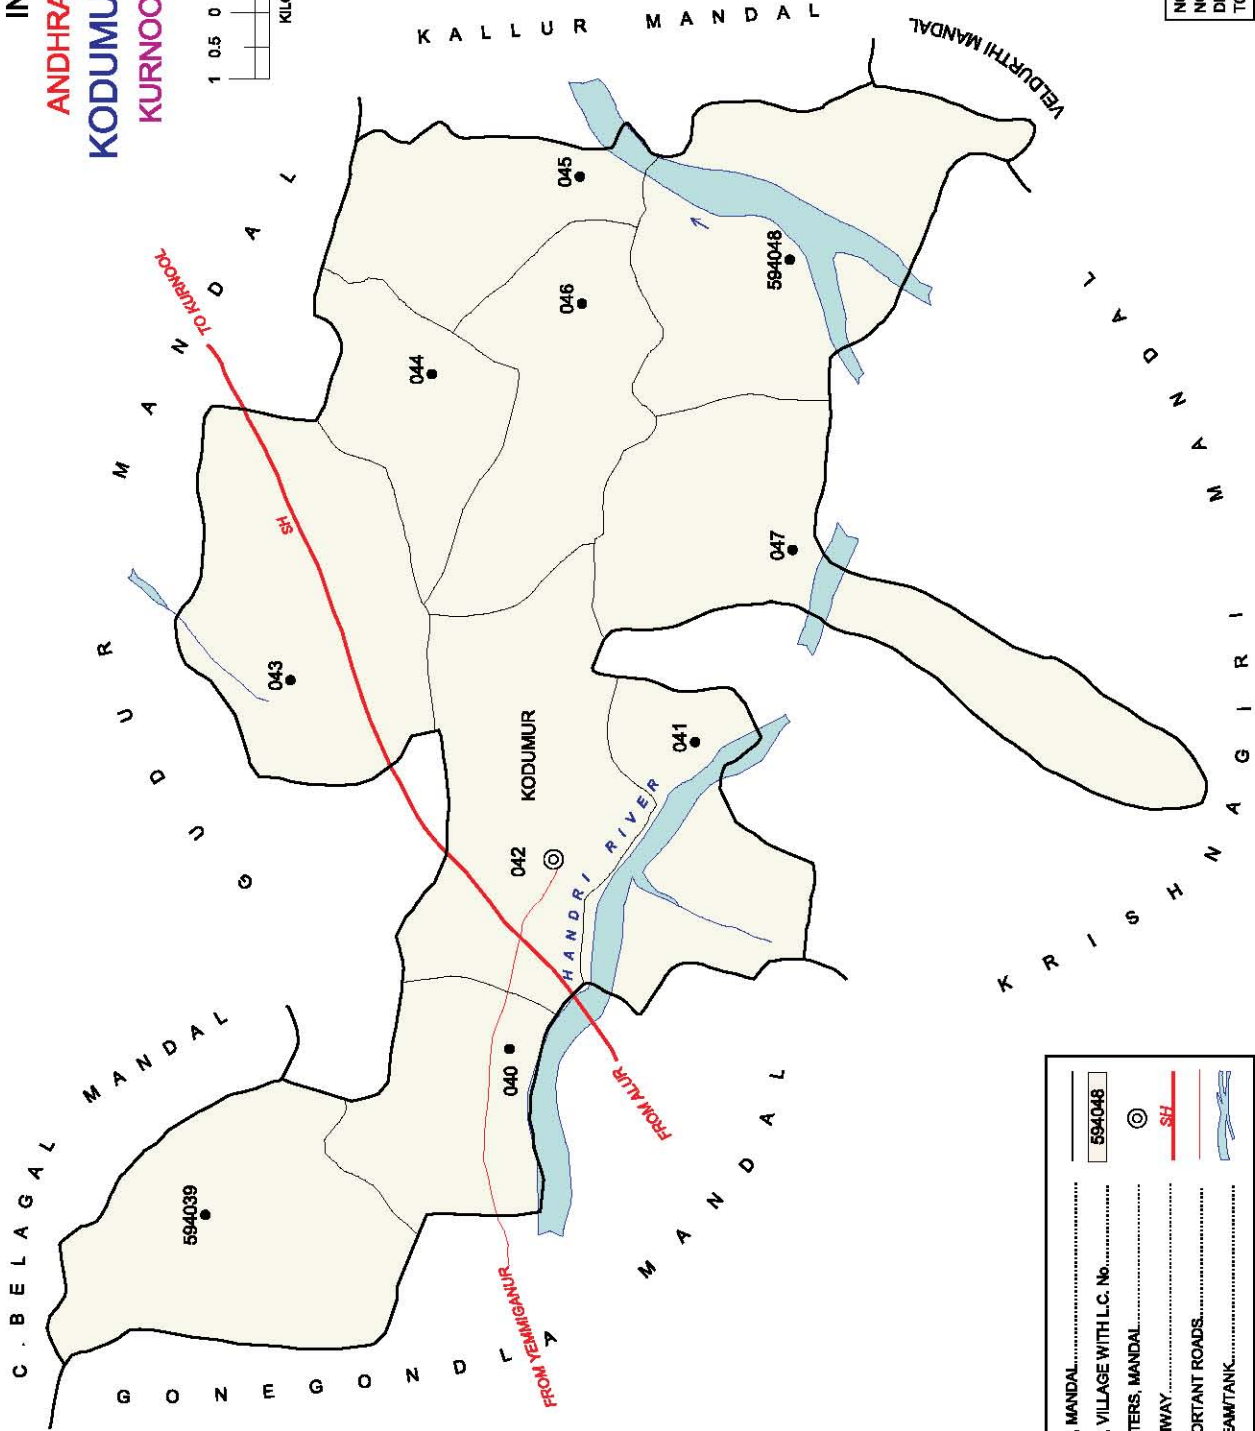

INDIA
ANDHRA PRADESH
KODUMUR MANDAL
KURNOOL DISTRICT

BOUNDARY, MANDAL	.....
BOUNDARY, VILLAGE WITH L.C. No.	.....
HEADQUARTERS, MANDAL	⊙
STATE HIGHWAY	SH
OTHER IMPORTANT ROADS	.....
RIVER/STREAM/TANK	.....

NO. OF TOWNS	: NIL
NO OF VILLAGES	: 10
DISTANCE FROM Distl. H.Qrts.	
TO MANDAL H.Qrts	: 35 Kms.