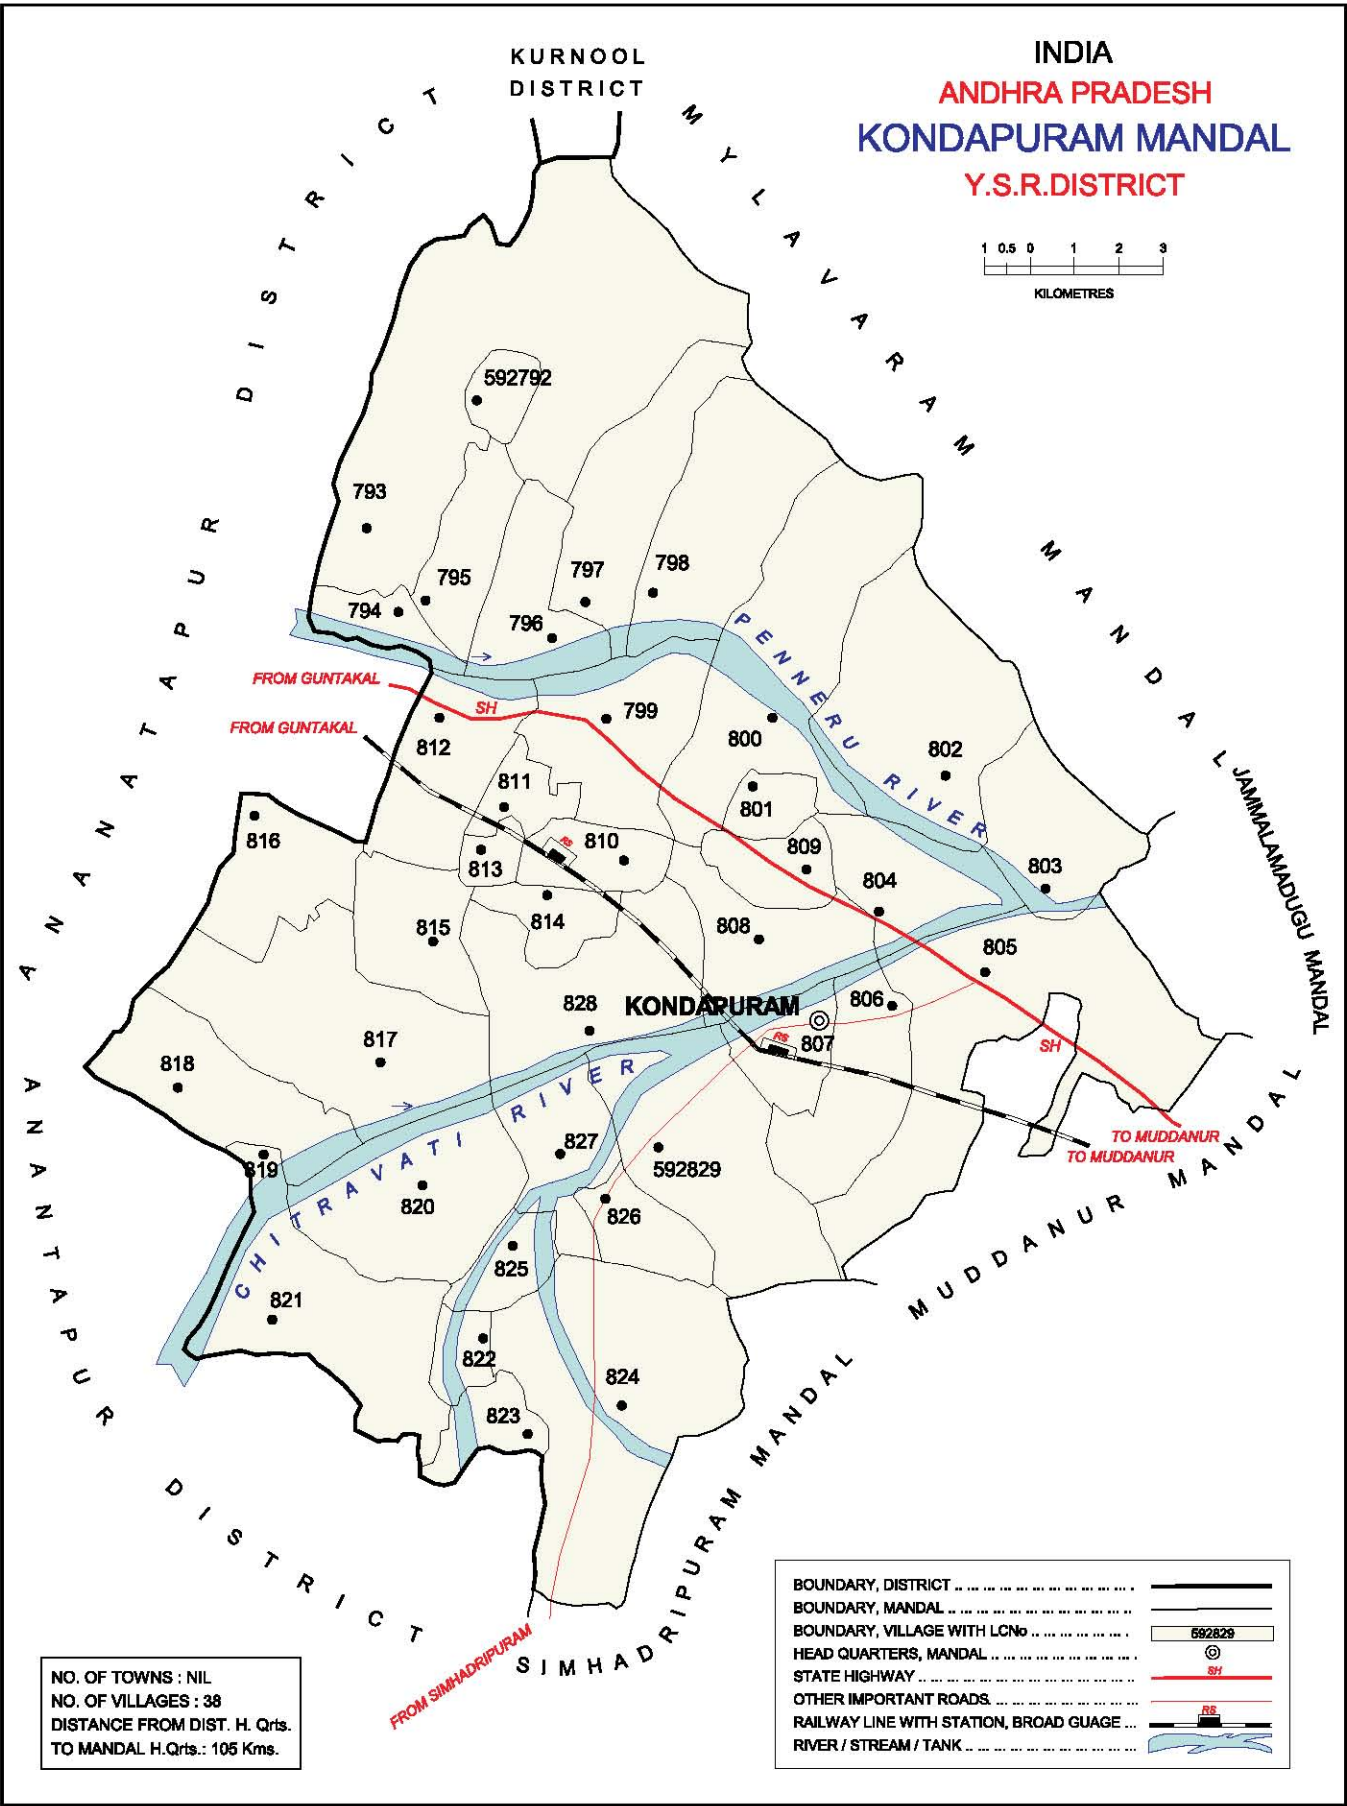

INDIA
ANDHRA PRADESH
KONDAPURAM MANDAL
Y.S.R.DISTRICT

NO. OF TOWNS : NIL
NO. OF VILLAGES : 38
DISTANCE FROM DIST. H. Qrts.
TO MANDAL H.Qrts.: 105 Kms.

BOUNDARY, DISTRICT	
BOUNDARY, MANDAL	
BOUNDARY, VILLAGE WITH LCNo	
HEAD QUARTERS, MANDAL	
STATE HIGHWAY	
OTHER IMPORTANT ROADS	
RAILWAY LINE WITH STATION, BROAD GAUGE ...	
RIVER / STREAM / TANK