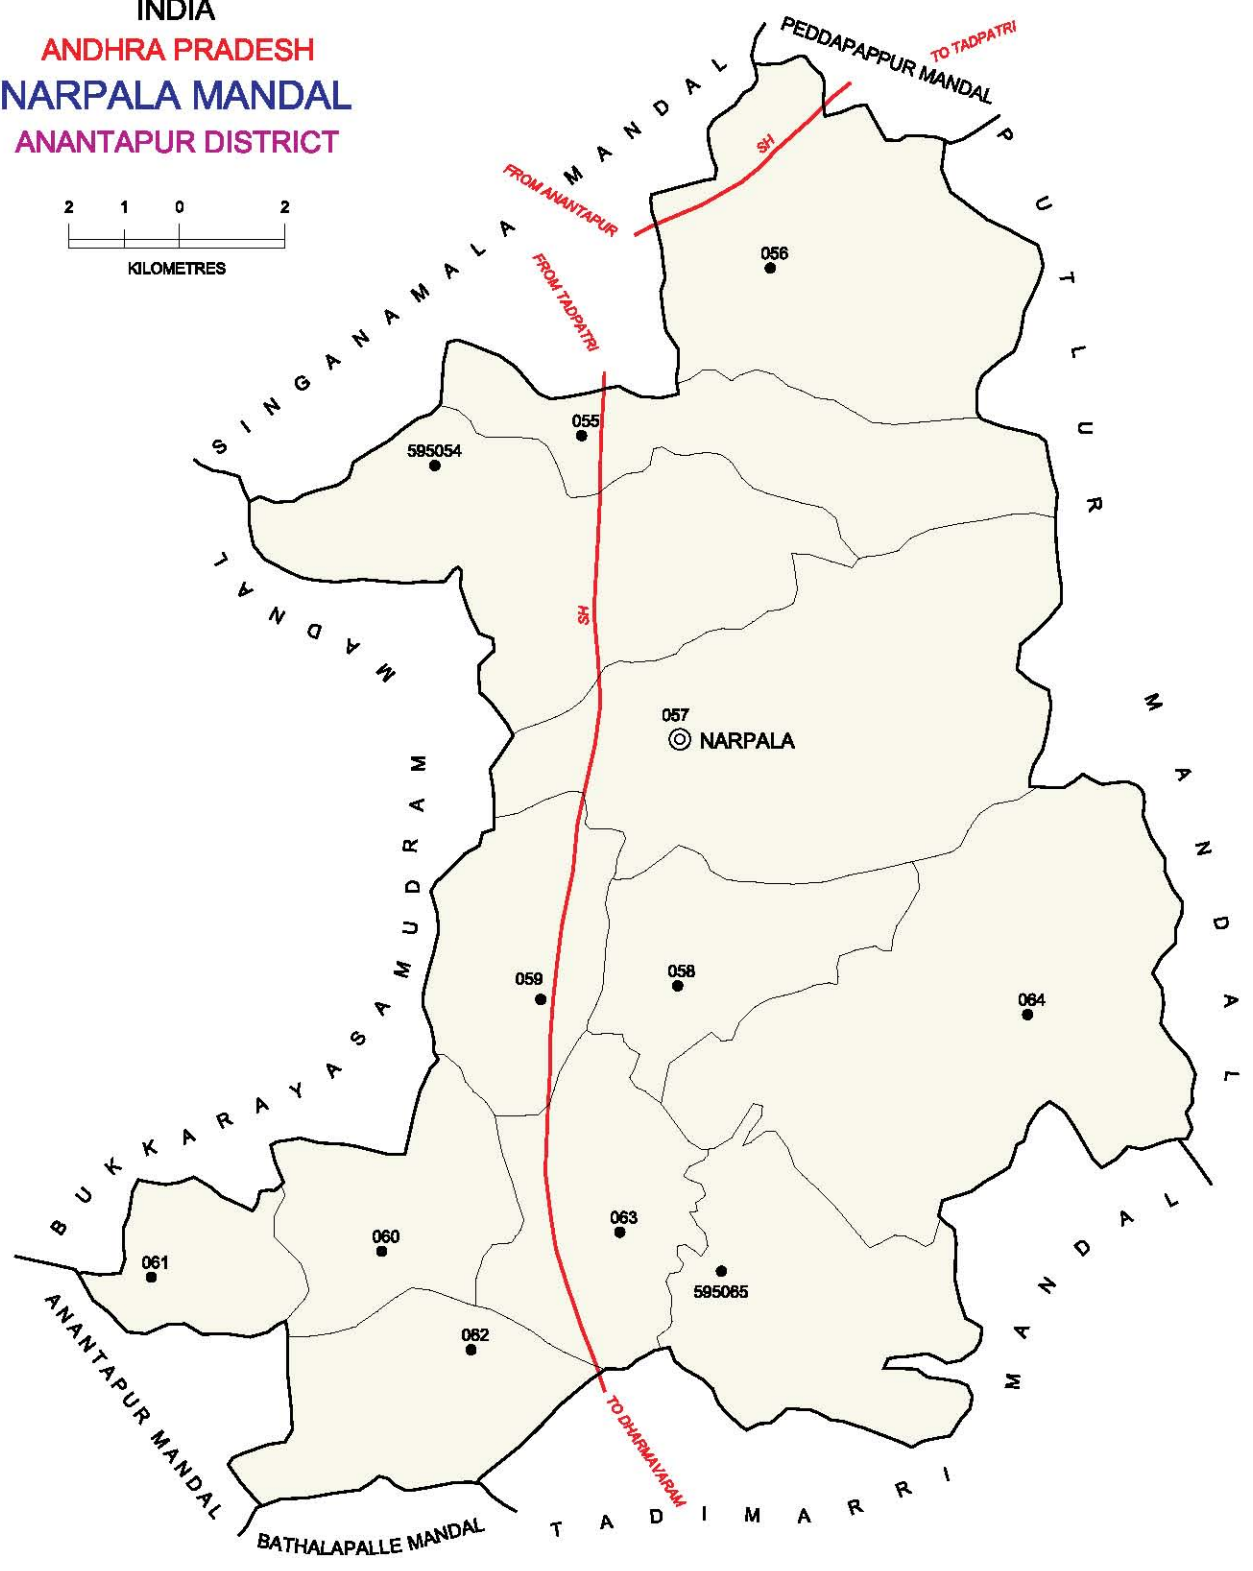

INDIA
ANDHRA PRADESH
NARPALA MANDAL
ANANTAPUR DISTRICT

BOUNDARY, MANDAL	
BOUNDARY, VILLAGE WITH L C No.	
HEADQUARTERS, MANDAL	
STATE HIGHWAY	

No. OF TOWNS : NIL
No. OF VILLAGES : 12
DISTANCE FROM Dist H.Qrts.
TO MANDAL H.Qrts. : 23 Kms.