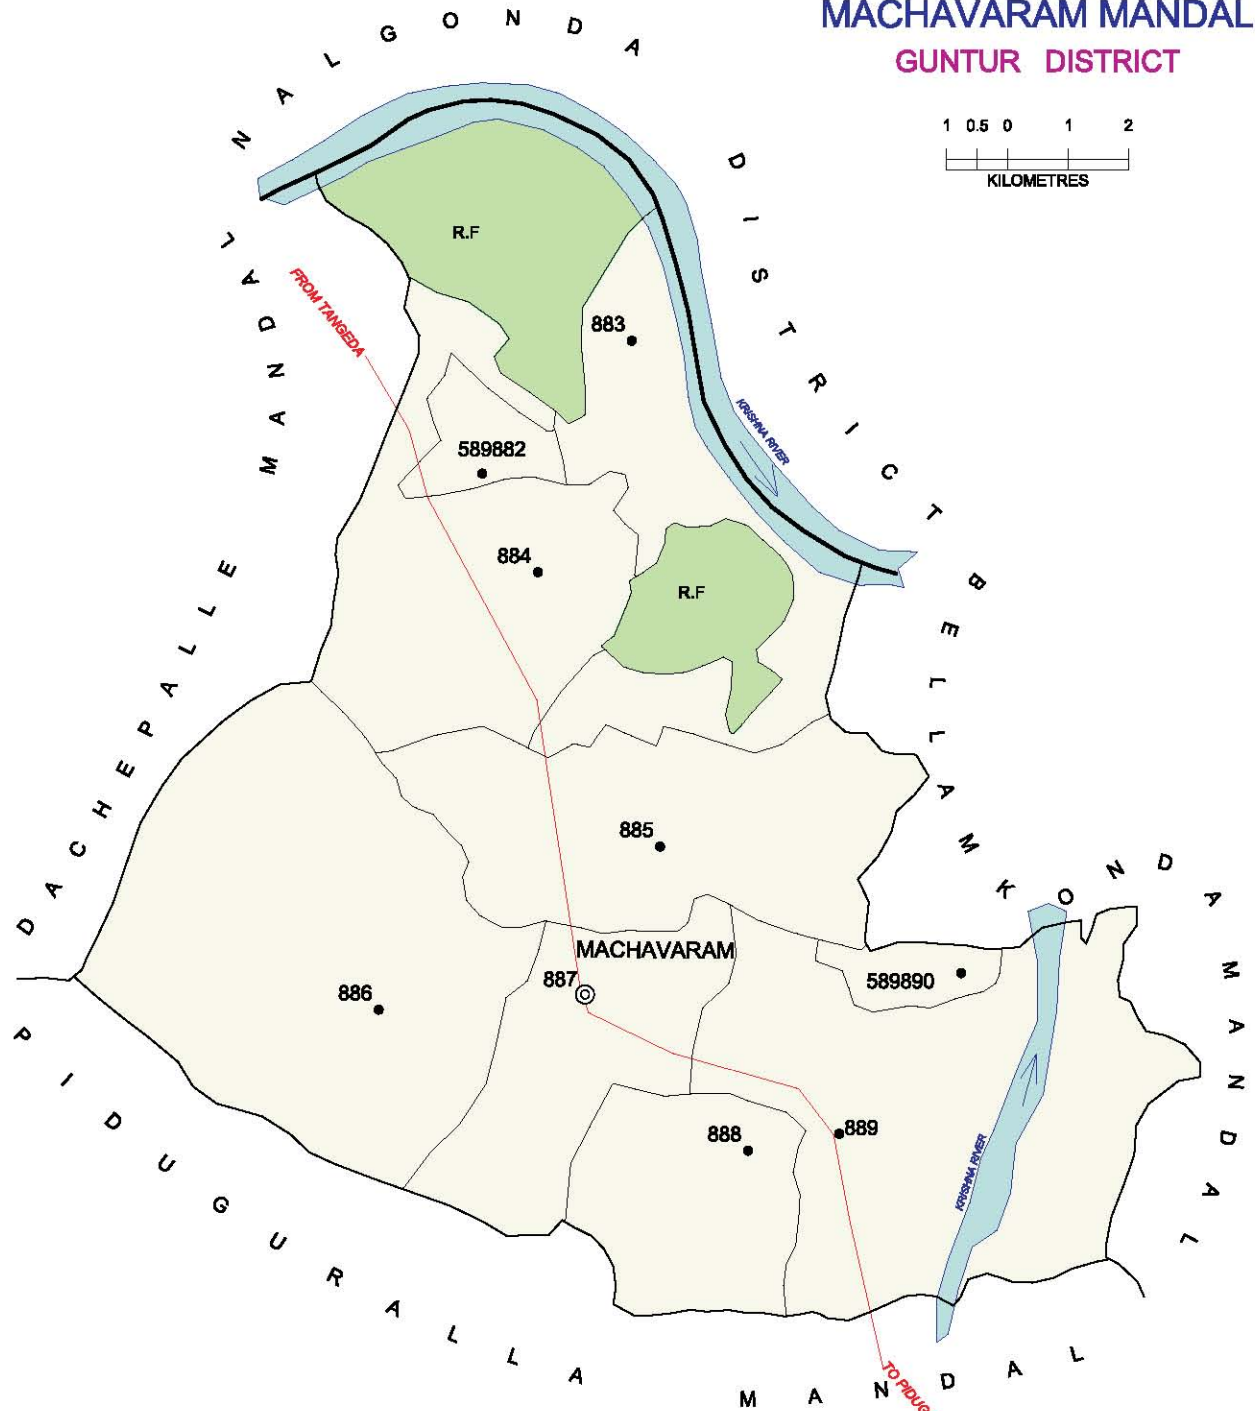

INDIA
ANDHRA PRADESH
MACHAVARAM MANDAL
GUNTUR DISTRICT

BOUNDARY, DISTRICT	—————
BOUNDARY, MANDAL	—————
BOUNDARY, VILLAGE WITH LC NO	————— 589882
HEADQUARTERS, MANDAL	⊙
OTHER IMPORTANT ROADS	—————
RIVER / STREAM / TANK	~~~~~
FOREST	R.F.

No. OF TOWNS : NIL
No. OF VILLAGES : 9
DISTANCE FROM Dist. H.Qtrs.
TO MANDAL H. Qtrs.: 64 Kms.