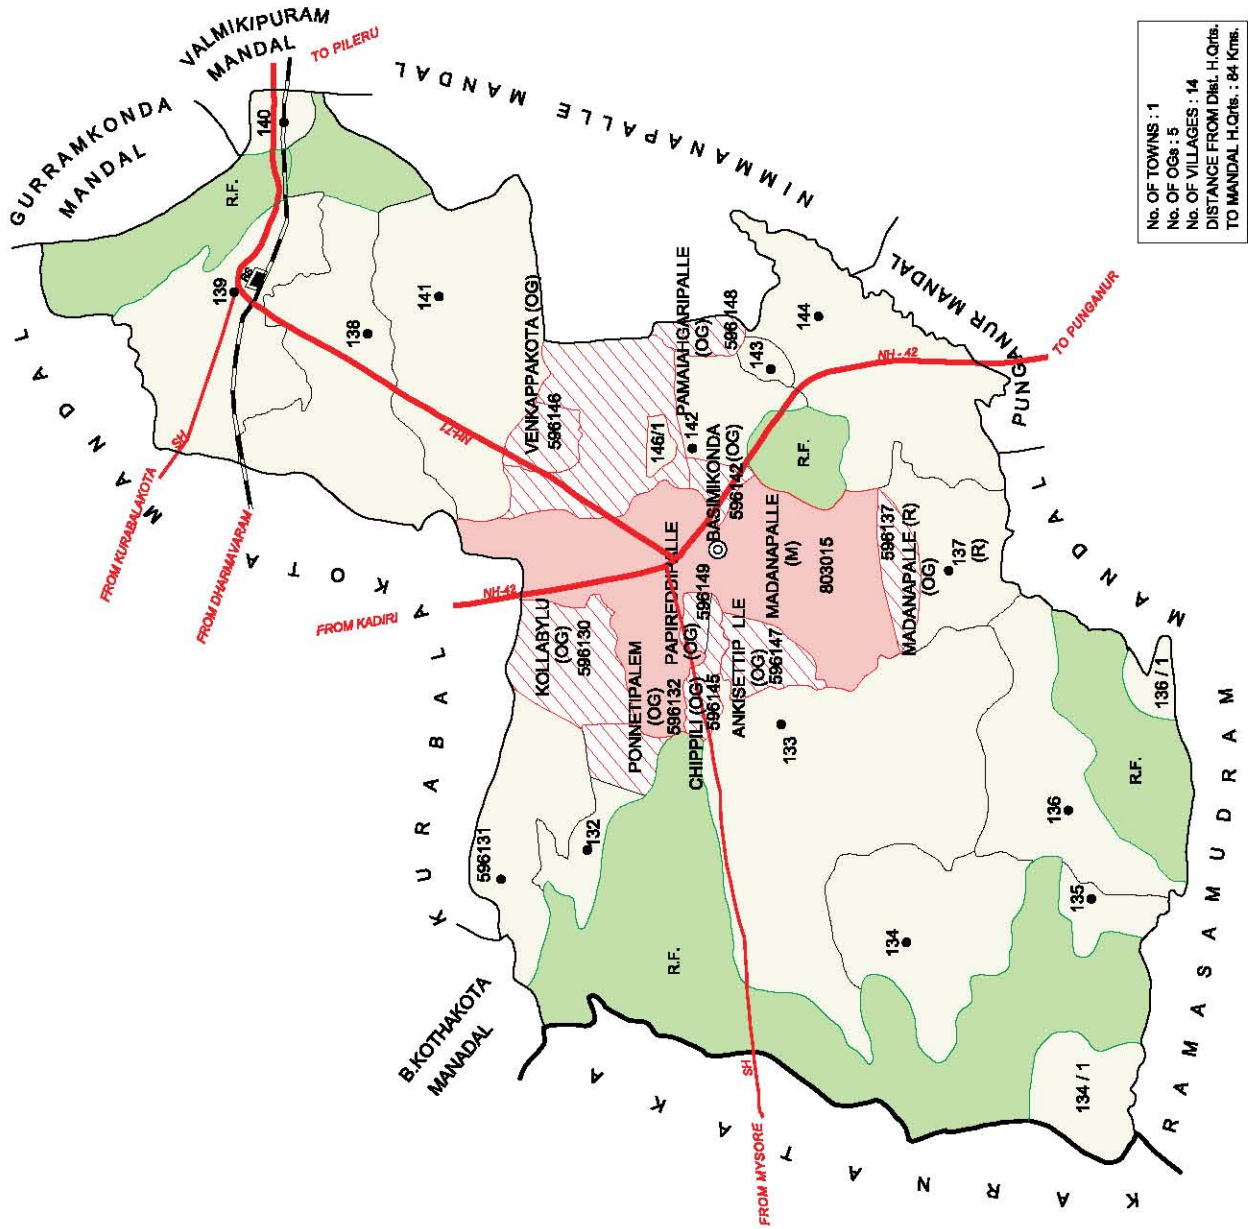

INDIA
ANDHRA PRADESH
MADANAPALLE MANDAL
CHITTOOR DISTRICT

Note :-
Koliabytu (131), Ponnitipalem(132), Madanapalle (Rural)(137) and Basimikonda (142) are partly OG to Madanapalle (M), Anikesitipalle (147), Chippili (145), Papireddipalle (149) Venkappakota (146) and Pernalagatpalle (148) are fully OG to Madanapalle (M)

BOUNDARY, STATE.....	596131
BOUNDARY, MANDAL.....	
BOUNDARY, VILLAGE WITH L.C. No.....	
HEADQUARTERS, MANDAL.....	
NATIONAL HIGHWAY.....	NH-42
STATE HIGHWAY.....	SH
RAILWAYLINE WITH STATION, BROAD GAUGE.....	BR
FOREST.....	R.F.
STATUTORY TOWN WITH L.C. No.....	803015
CENSUS TOWN WITH L.C. No.....	596131

No. OF TOWNS : 1
No. OF OGs : 5
No. OF VILLAGES : 14
DISTANCE FROM Distl. H.Qtrs.
TO MANDAL H.Qtrs. : 84 Kms.