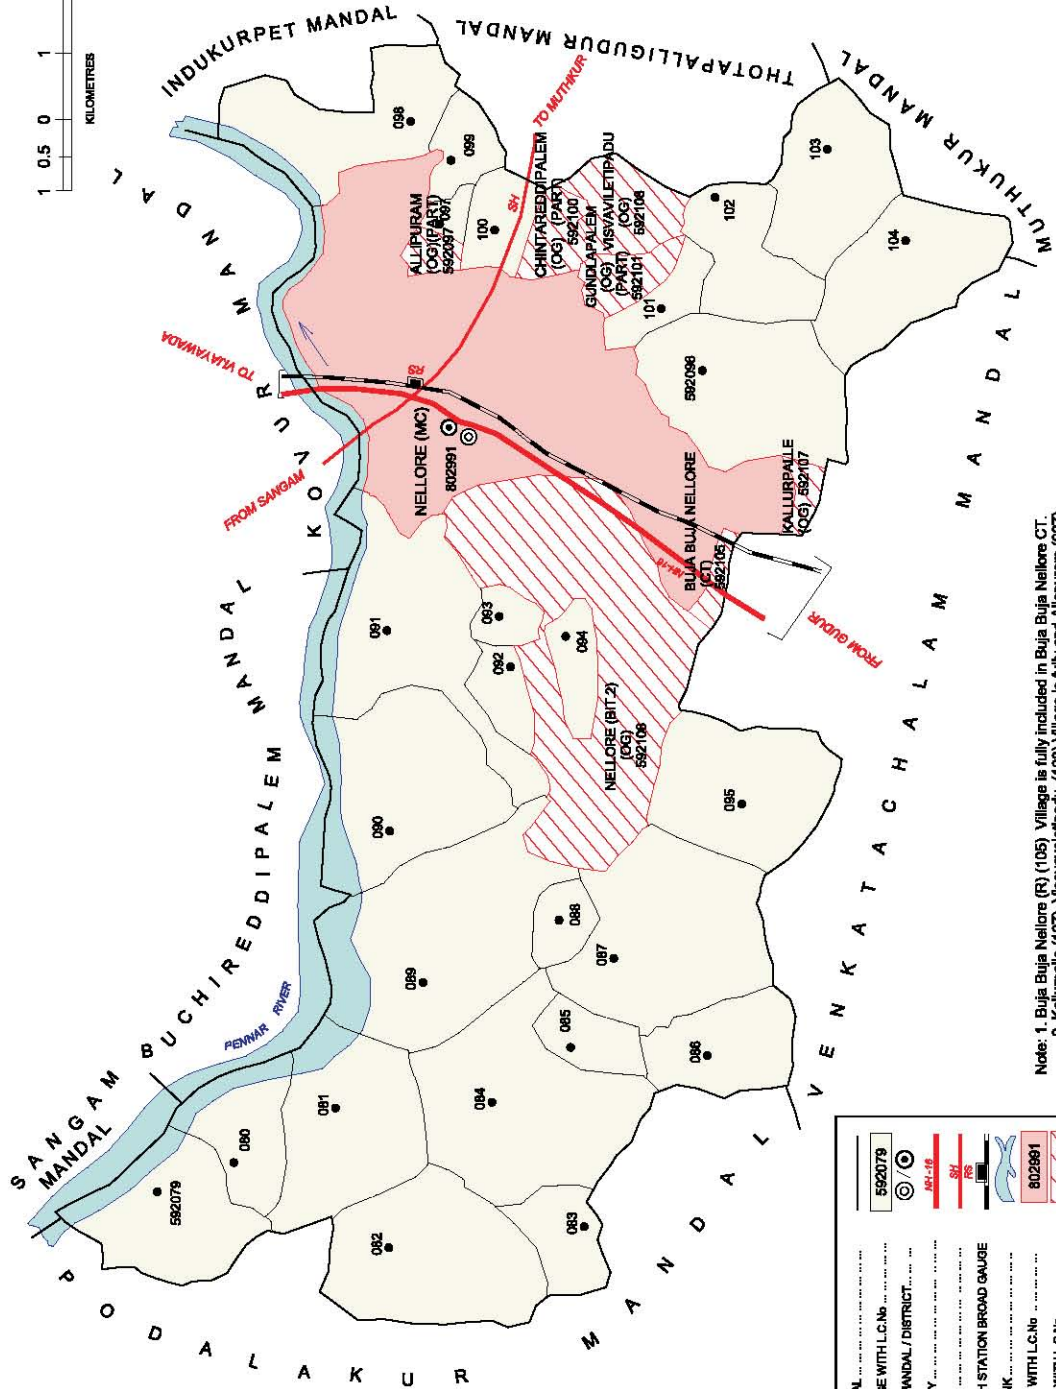

INDIA
ANDHRA PRADESH
NELLORE MANDAL
SRI POTTI SRIRAMULU NELLORE DISTRICT

No. OF TOWNS : 2
No. OF OG's : 3
No. OF VILLAGES : 28
DISTANCE FROM Dist. H.Qtrs.
TO MANDAL : NIL Kms.

BOUNDARY, MANDAL	592079
BOUNDARY, VILLAGE WITH L.C.No	802991
HEADQUARTERS, MANDAL / DISTRICT	592105
NATIONAL HIGHWAY	167-16
STATE HIGHWAY	84
RAILWAY LINE WITH STATION BROAD GAUGE	84
RIVER/STREAM/TANK	84
STATUTORY TOWN WITH L.C.No	802991
CENSUS TOWNS WITH L.C.No	592105

Note: 1. Bujia Bujia Nellore (R) (105) Village is fully included in Bujia Bujia Nellore CT.
2. Kallurpalle (107), Visavavelepedu (108) Village is fully and Allapuram (097), Chintareddi palam (100) and Gundlapalem (101) Villages are partly OG'S to Nellore Municipal Corporation.