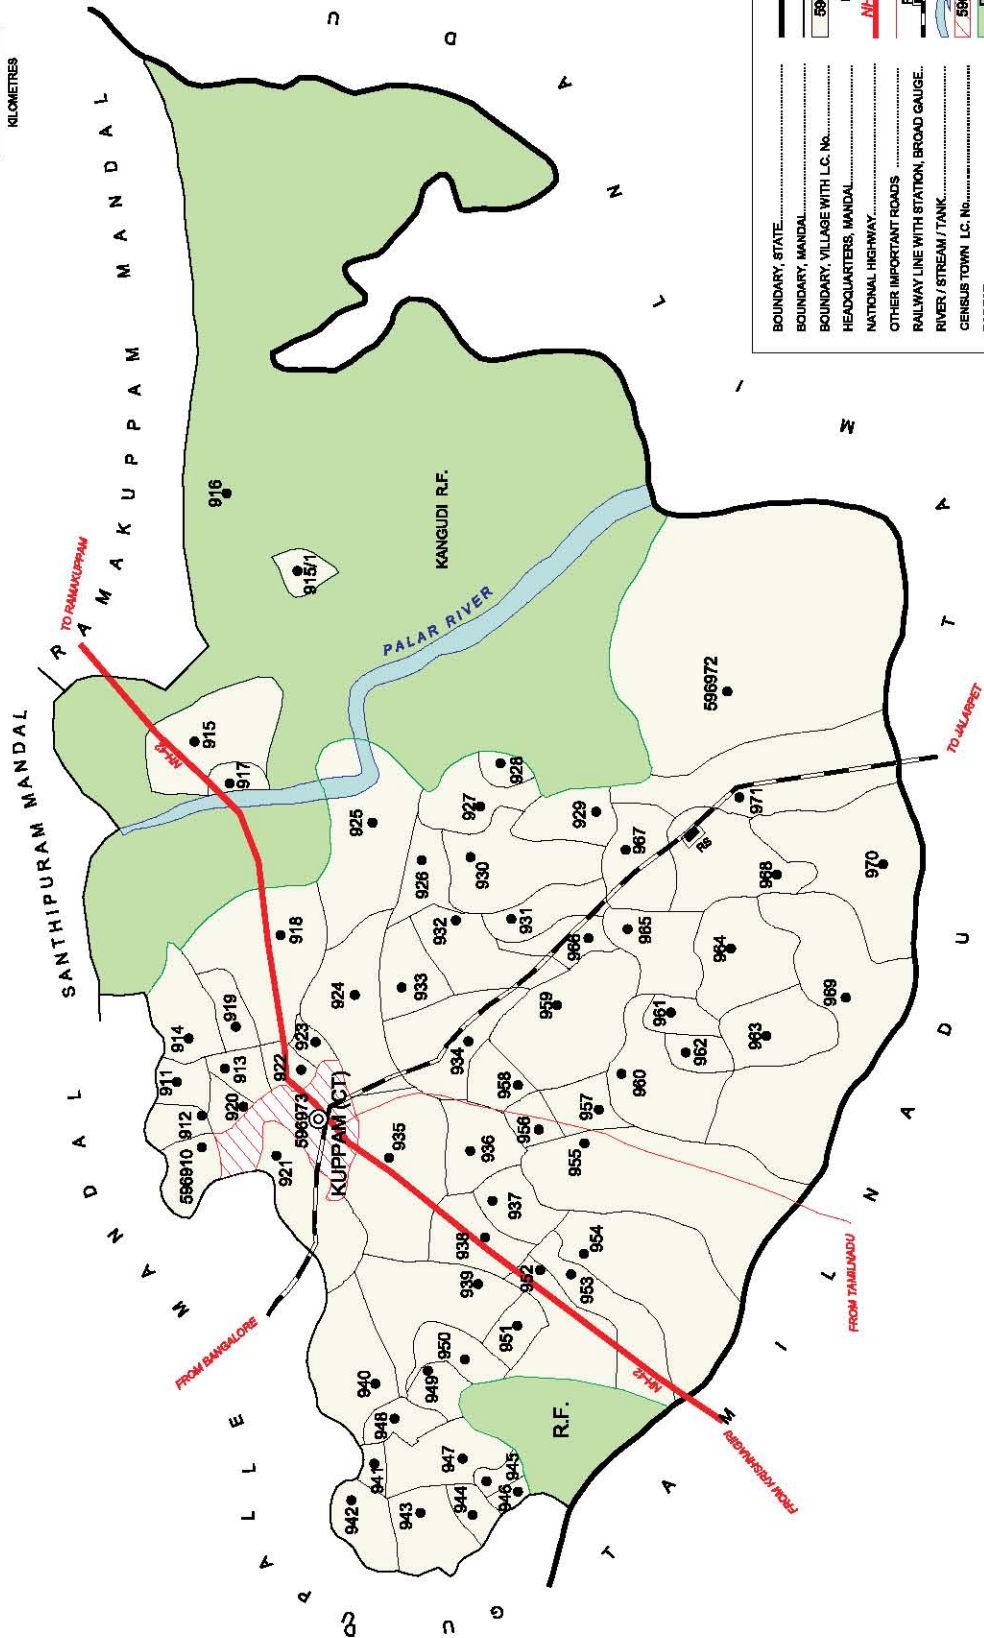

No. of Towns : 1  
 No. of Villages : 63  
 Distance from Dist. H.Qtrs.  
 to Mandal H.Qtrs., 112 Kms.

No. OF TOWNS : NIL  
 No. OF VILLAGES : 38  
 DISTANCE FROM Dist. H.Qrts.  
 TO MANDAL H.Qrts. : 88 Kms.