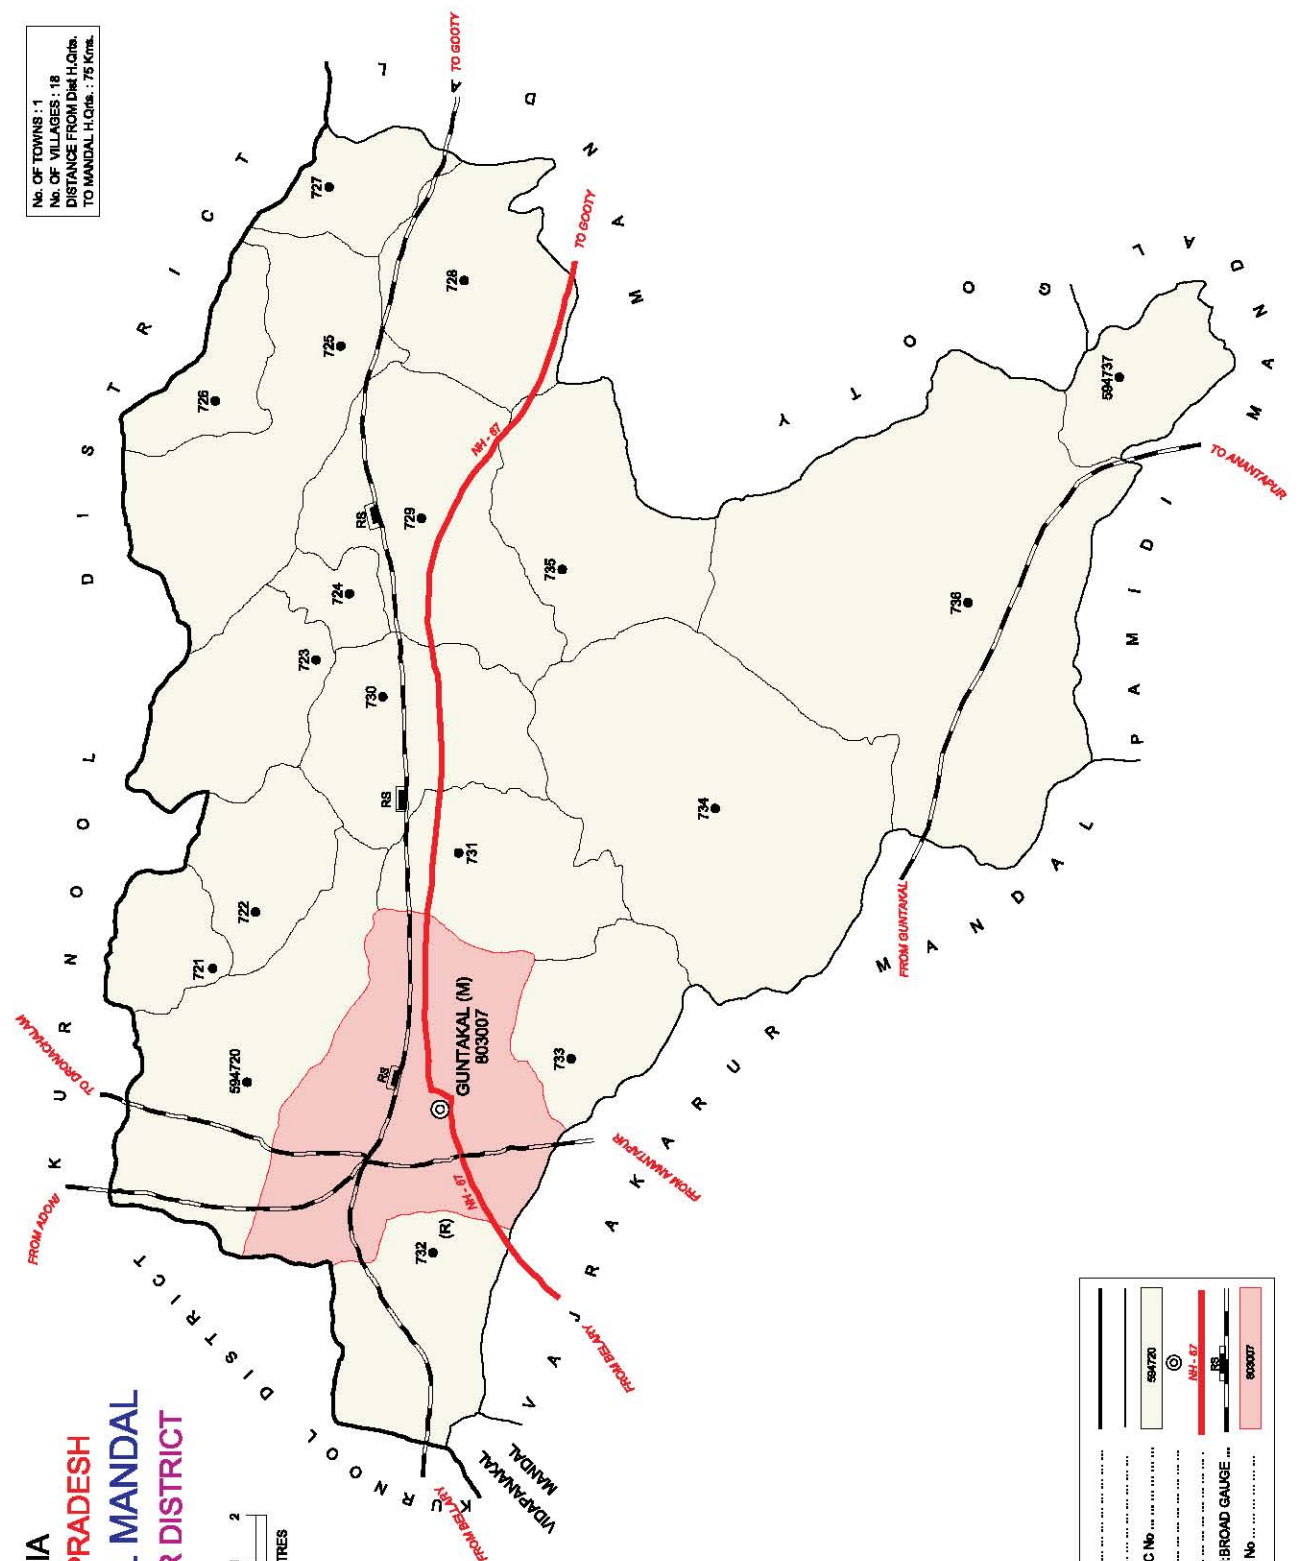

INDIA

ANDHRA PRADESH

GUNTAKAL MANDAL

ANANTAPUR DISTRICT

No. OF TOWNS : 1
No. OF VILLAGES : 18
DISTANCE FROM Dist.H. Qtrs.
TO MANDAL H.Qtrs. : 75 Kms.

BOUNDARY, DISTRICT	.....
BOUNDARY, MANDAL	.....
BOUNDARY, VILLAGE WITH L.C No	.....
HEADQUARTERS, MANDAL	⊙
NATIONAL HIGHWAY	— NH-57 —
RAILWAY LINE WITH STATION: BROAD GAUGE	— RS —
STATUTORY TOWN WITH L.C No	803007