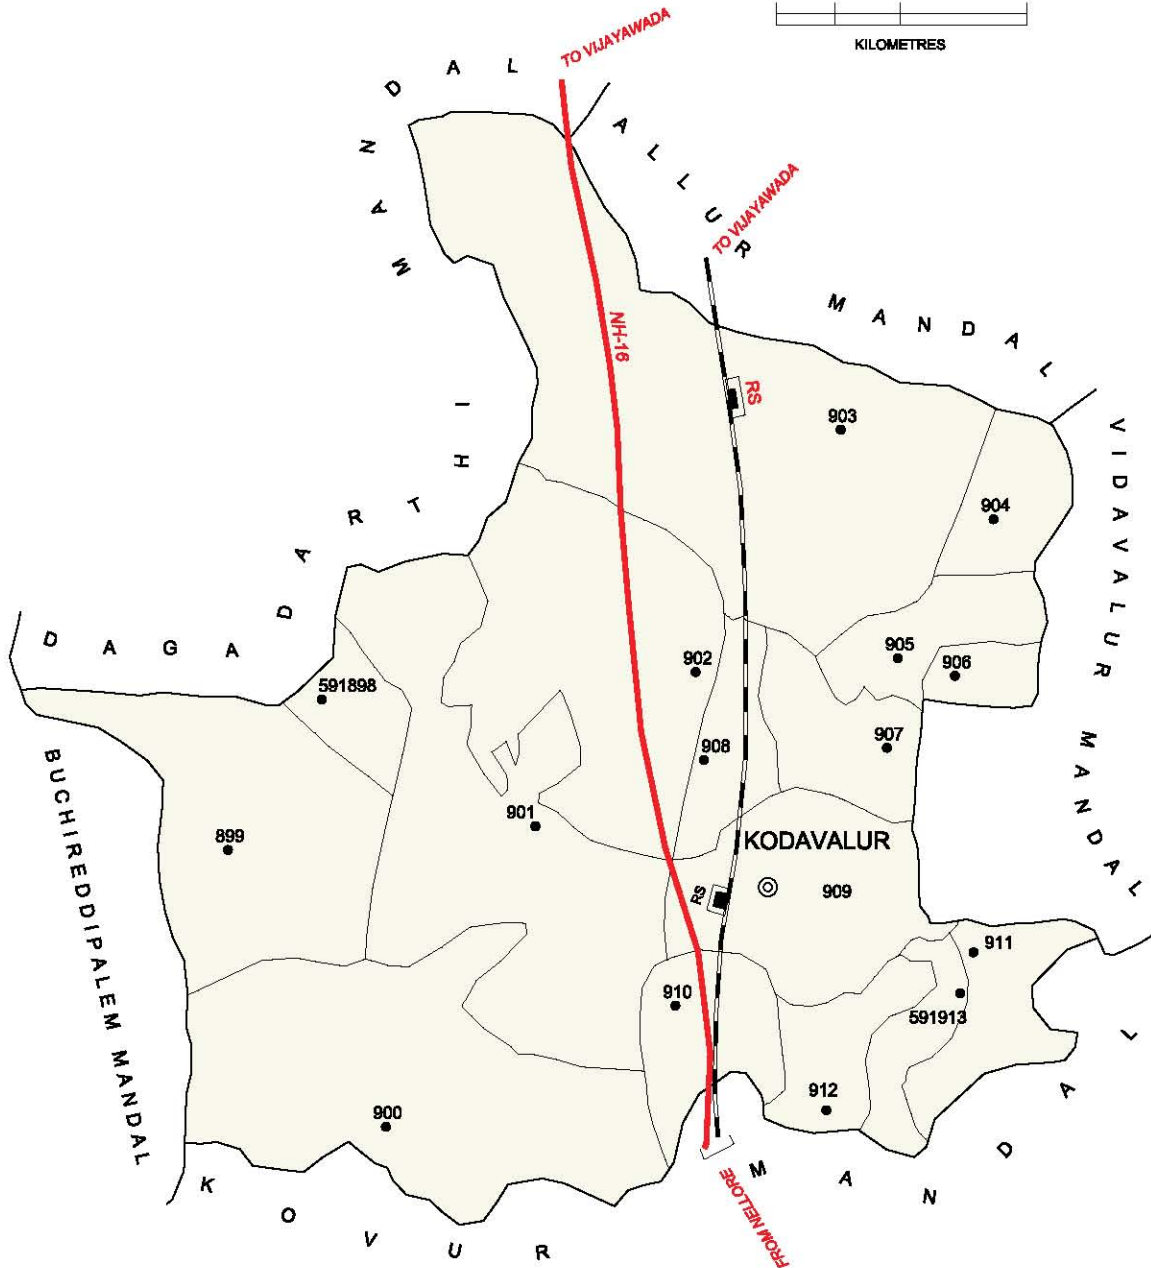

INDIA
ANDHRA PRADESH
KODAVALUR MANDAL
SRI POTTI SRIRAMULU NELLORE DISTRICT

BOUNDARY, MANDAL	—————
BOUNDARY, VILLAGE WITH L.C.No.....	591913
HEADQUARTERS, MANDAL	⊙
NATIONAL HIGHWAY	NH - 16
RAILWAY LINE WITH STATION BROAD GAUGE	RS

No. OF TOWNS : NIL
No. OF VILLAGES : 16
DISTANCE FROM Dist. H.Qtrs.
TO MANDAL : 14 Kms.