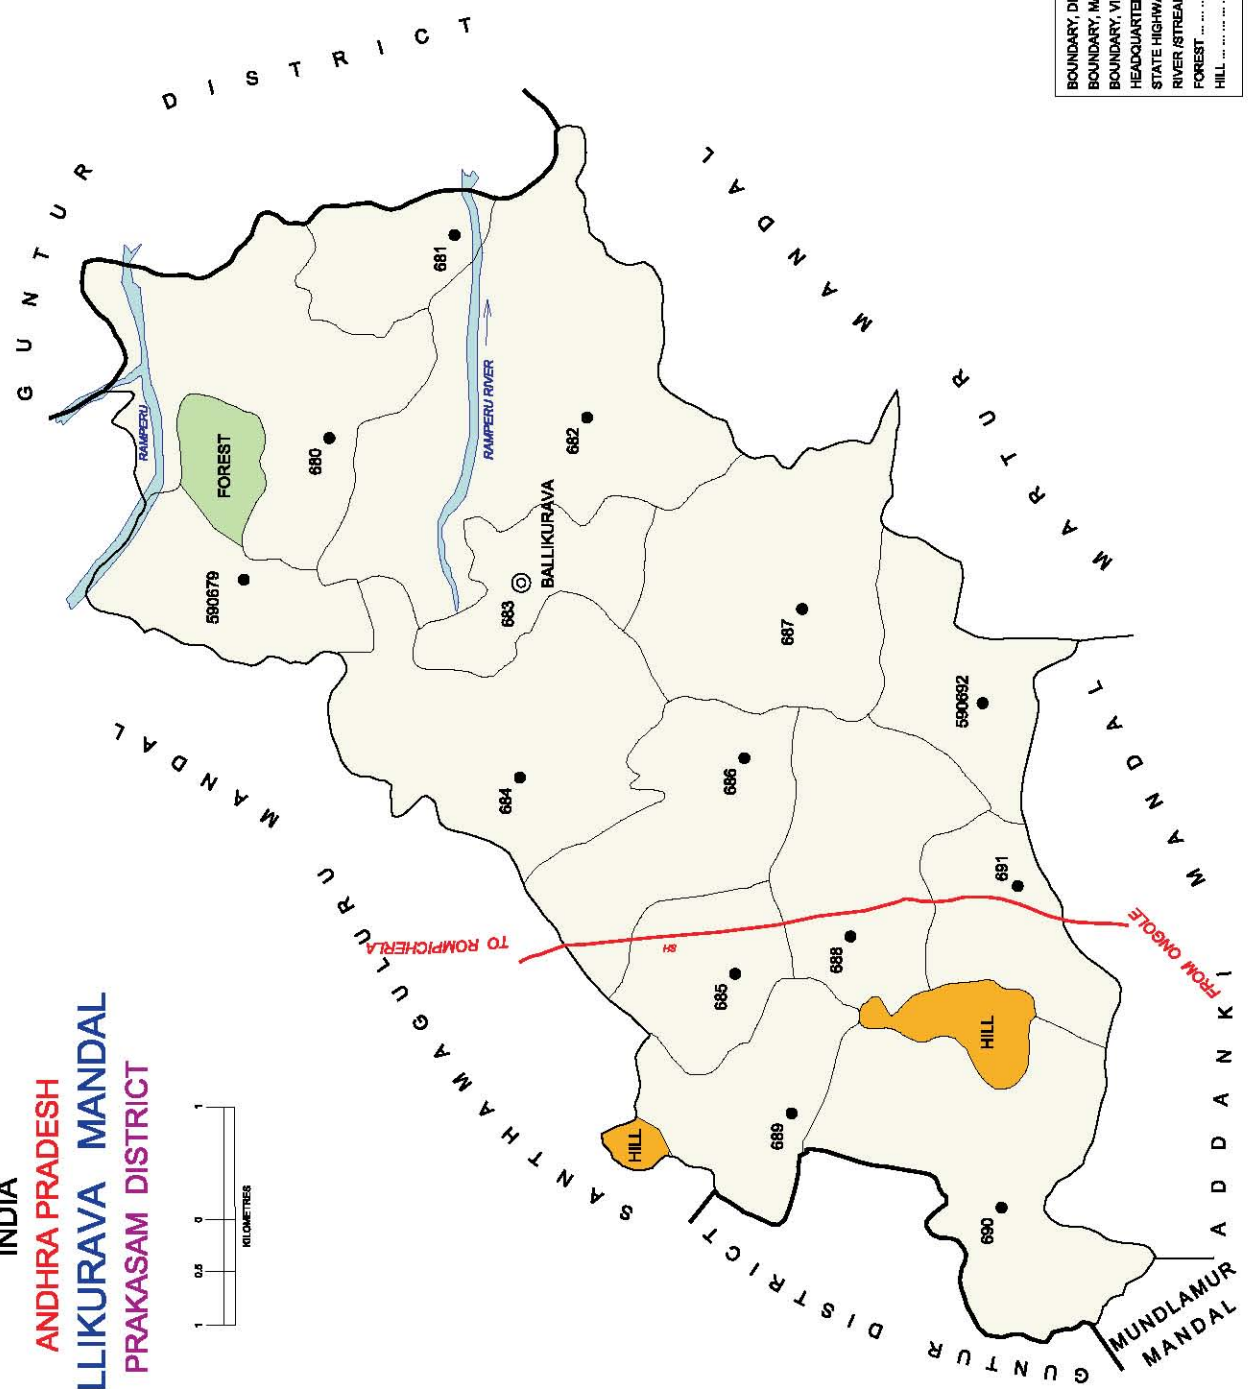

INDIA
ANDHRA PRADESH
BALLIKURAVA MANDAL
PRAKASAM DISTRICT

No. OF TOWNS : NIL
No. OF VILLAGES : 14
DISTANCE FROM Dist. H.Q. to
TO MANDAL H.Q. : 80 Kms.

	BOUNDARY, DISTRICT
	BOUNDARY, MANDAL
	BOUNDARY, VILLAGE WITH L C No
	HEADQUARTERS, MANDAL
	STATE HIGHWAY
	RIVER /STREAM/TANK
	FOREST
	HILL