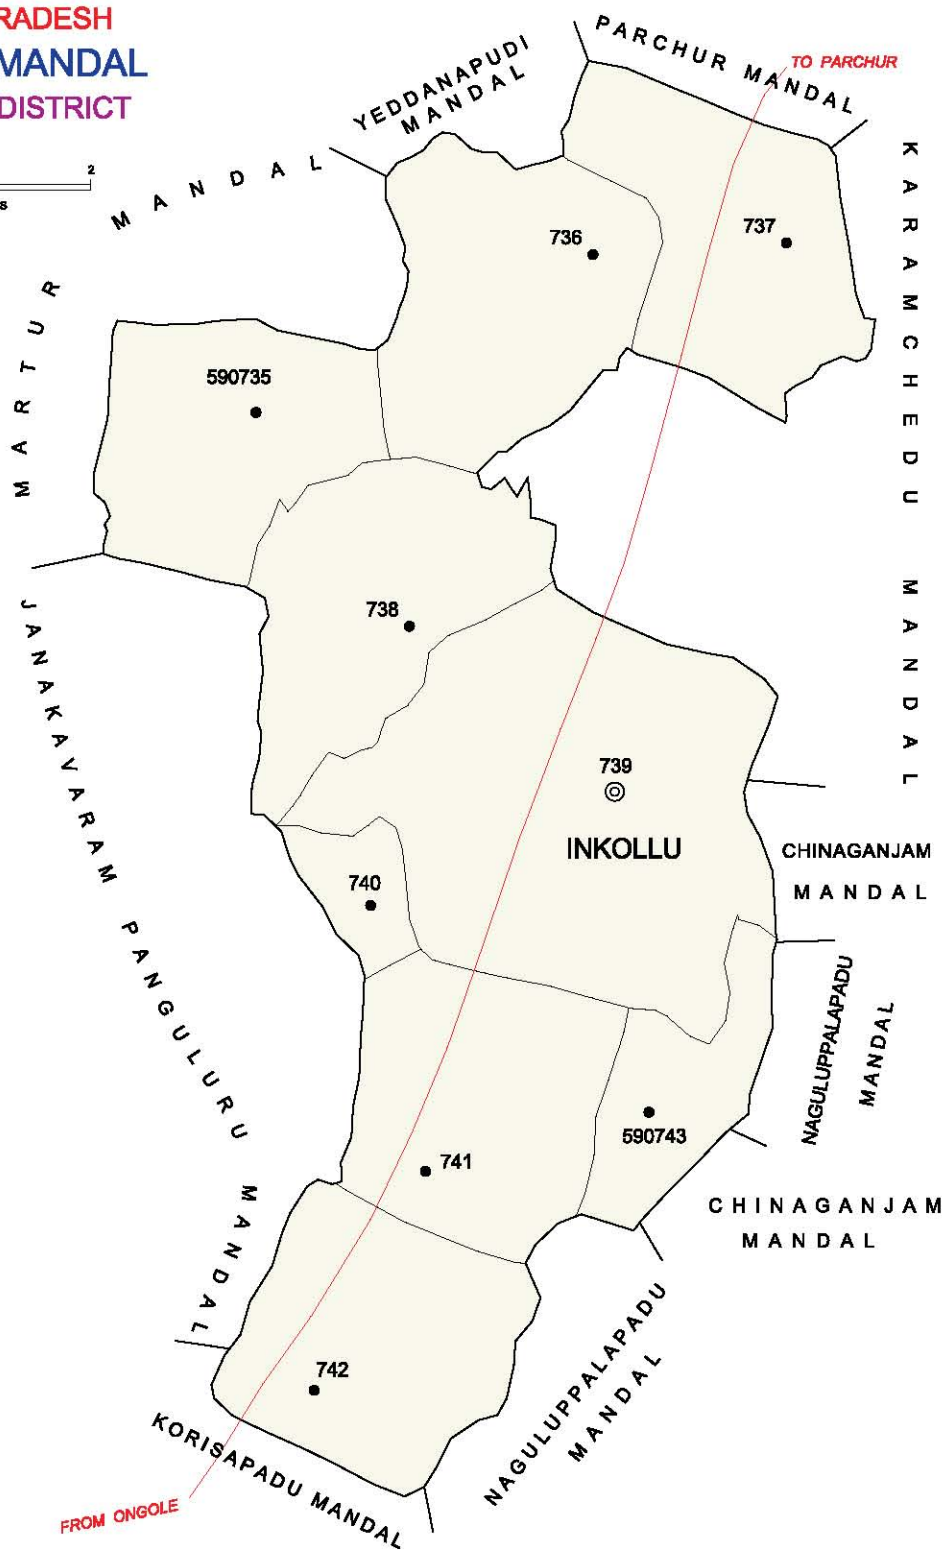

INDIA
ANDHRA PRADESH
INKOLLU MANDAL
PRAKASAM DISTRICT

No. OF TOWNS : NIL
No. OF VILLAGES : 9
DISTANCE FROM Dist. H.Qrts.
TO MANDAL H.Qrts. : 49 Kms.

BOUNDARY, MANDAL .....
BOUNDARY, VILLAGE WITH L.C.No .....
HEADQUARTERS, MANDAL .....
OTHER IMPORTANT ROAD .....

590743
©