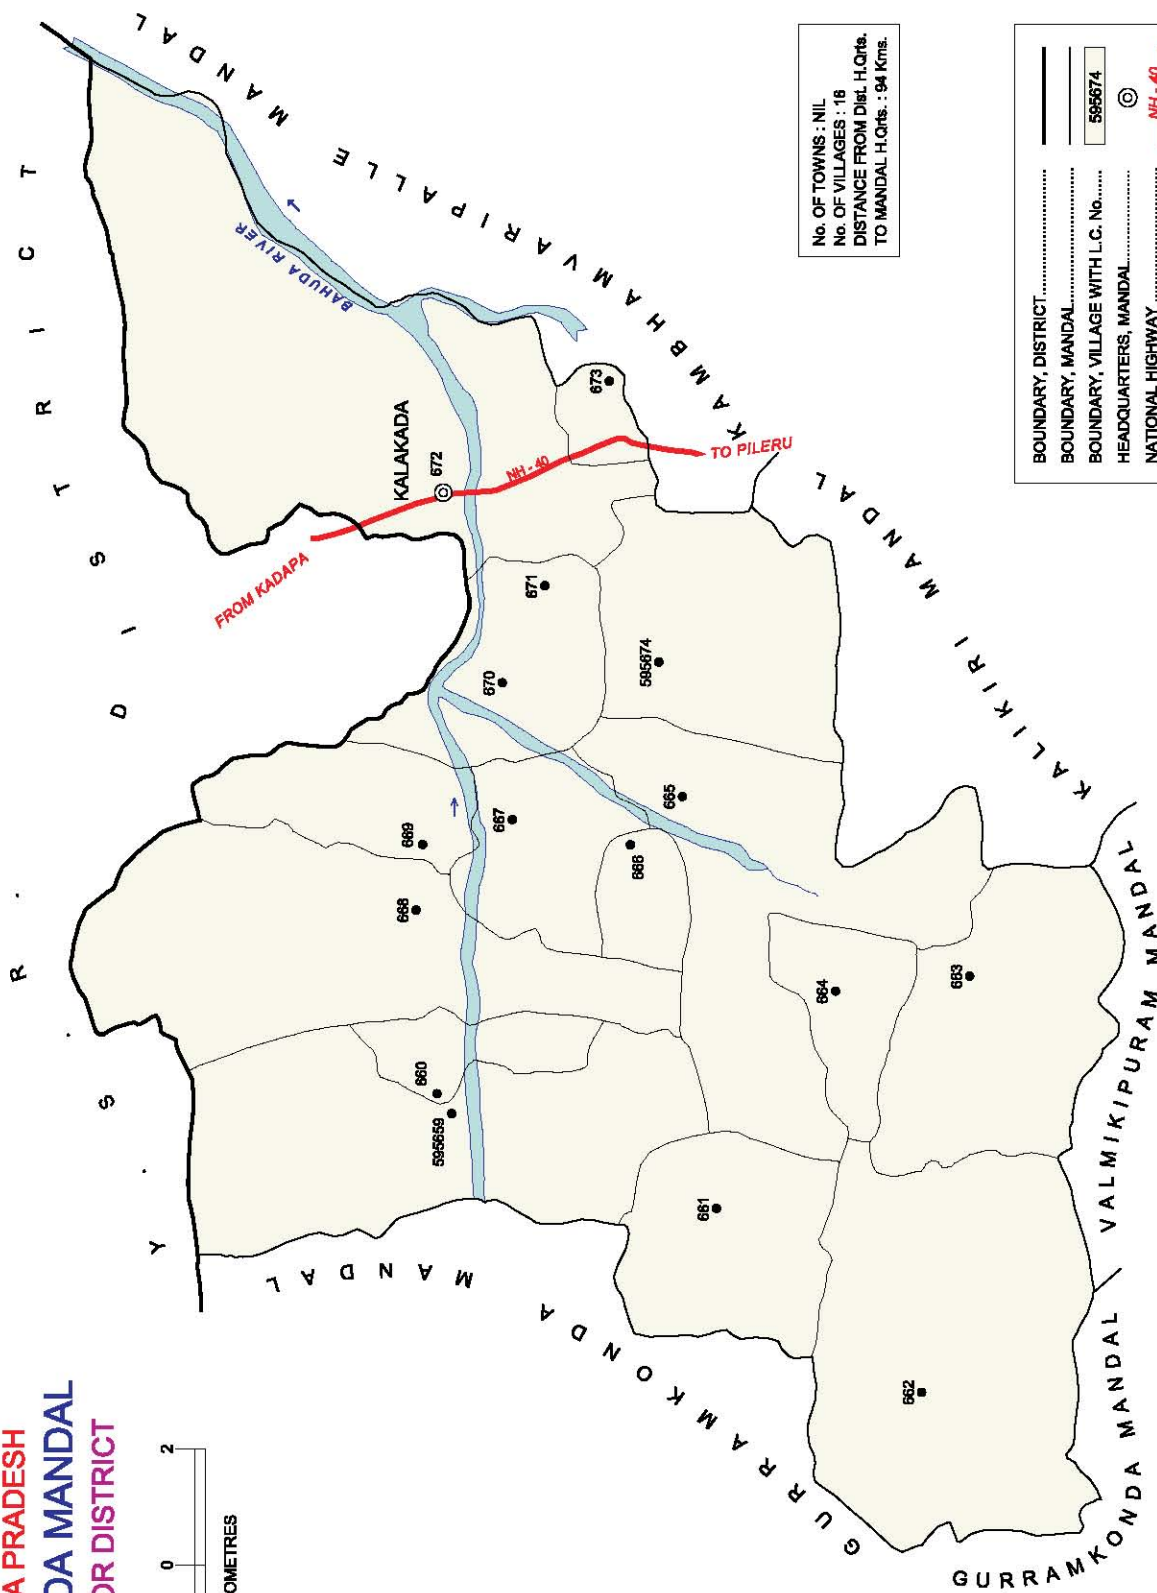

INDIA
ANDHRA PRADESH
KALAKADA MANDAL
CHITTOOR DISTRICT

No. OF TOWNS : NIL
No. OF VILLAGES : 18
DISTANCE FROM Dist. H.Qrts.
TO MANDAL H.Qrts. : 94 Kms.

BOUNDARY, DISTRICT.....	—
BOUNDARY, MANDAL.....	—
BOUNDARY, VILLAGE WITH L.C. No.....	595674
HEADQUARTERS, MANDAL.....	⊙
NATIONAL HIGHWAY.....	NH-40
RIVER / STREAM / TANK.....	—