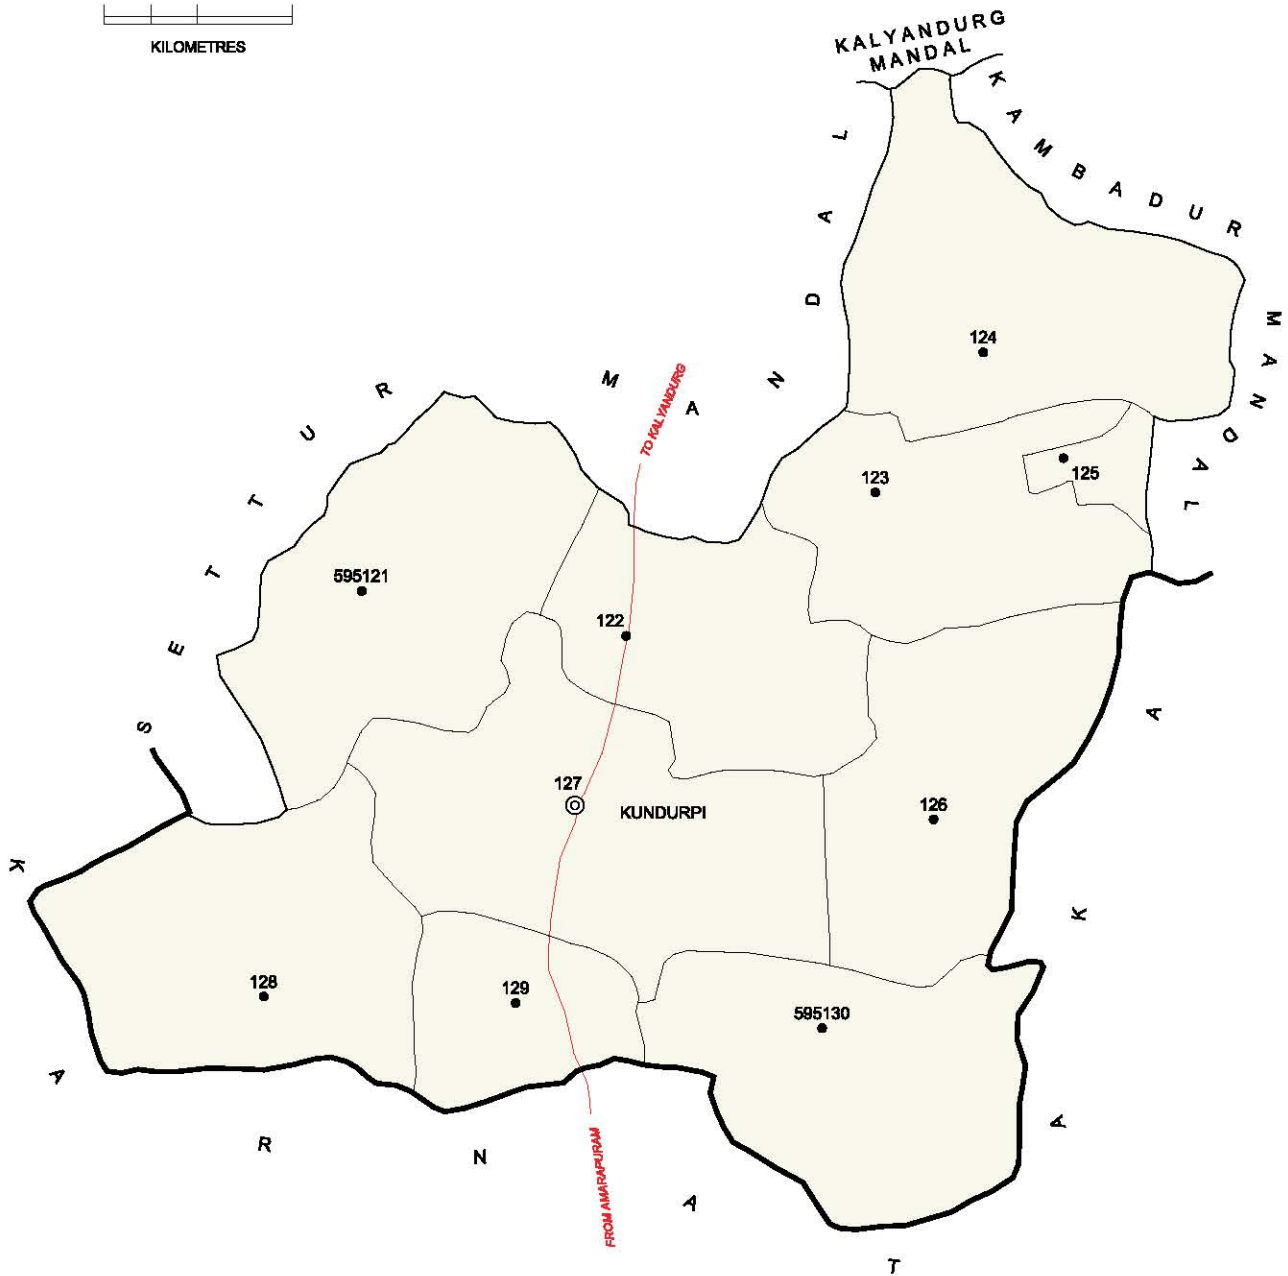

INDIA  
**ANDHRA PRADESH**  
**KUNDURPI MANDAL**  
**ANANTAPUR DISTRICT**

No. OF TOWNS : NIL  
 No. OF VILLAGES : 10  
 DISTANCE FROM Dist. H.Qrts.  
 TO MANDAL H.Qrts. : 84 Kms.

BOUNDARY, STATE .....	-----
BOUNDARY, MANDAL .....	—————
BOUNDARY, VILLAGE WITH L.C No. ....	□ 595121
HEADQUARTERS, MANDAL .....	⊙
OTHER IMPORTANT ROADS .....	— (red) —