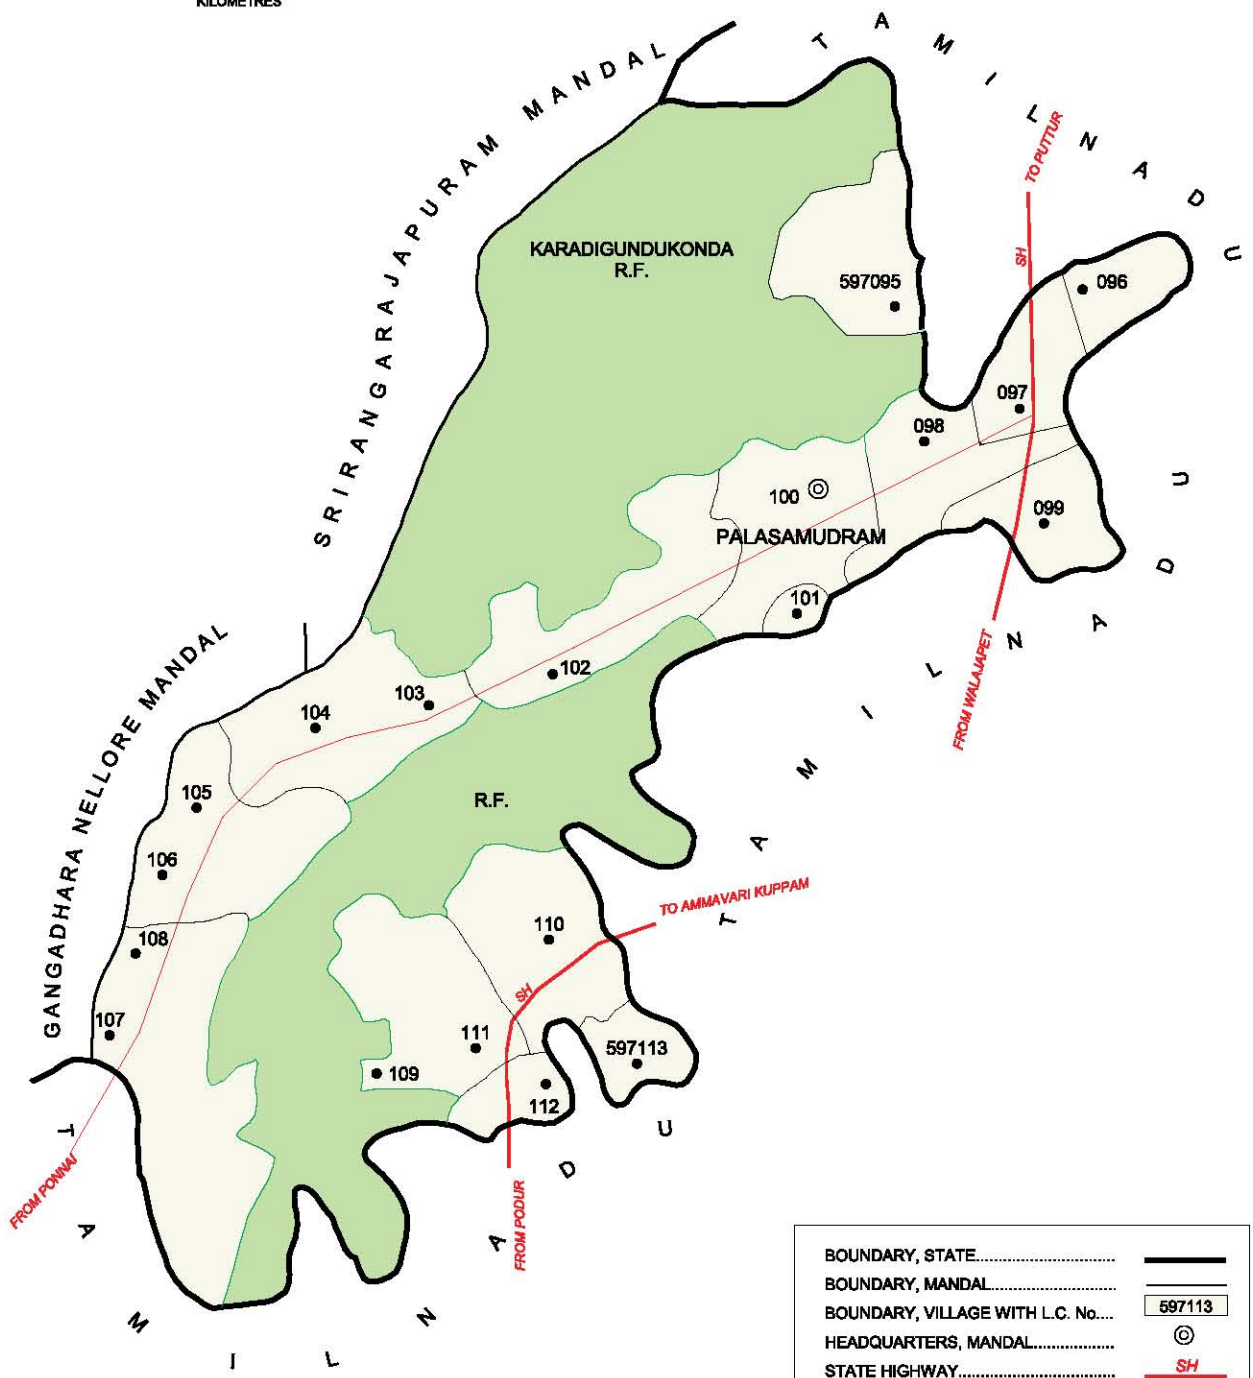

INDIA
ANDHRA PRADESH
PALASAMUDRAM MANDAL
CHITTOOR DISTRICT

No. OF TOWNS : NIL
No. OF VILLAGES : 19
DISTANCE FROM Dist. H.Qrts.
TO MANDAL H.Qrts. : 36 Kms.

BOUNDARY, STATE.....	—————
BOUNDARY, MANDAL.....	—————
BOUNDARY, VILLAGE WITH L.C. No....	597113
HEADQUARTERS, MANDAL.....	⊙
STATE HIGHWAY.....	SH
OTHER IMPORTANT ROADS.....	—————
FOREST.....	R.F.