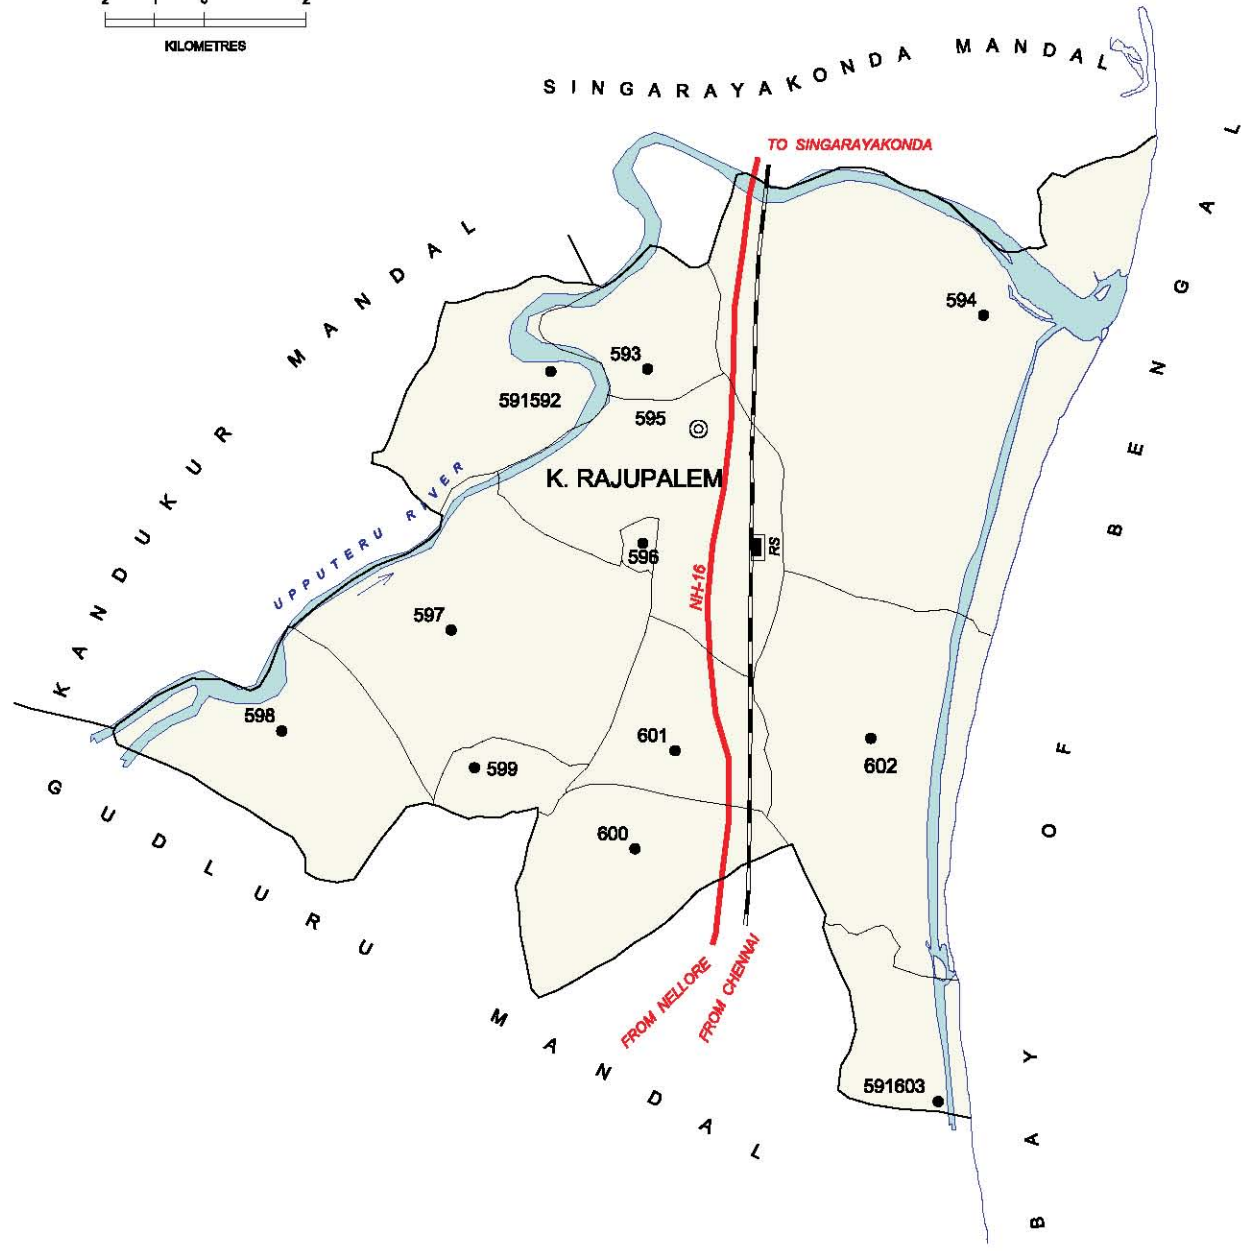

INDIA
ANDHRA PRADESH
ULAVAPADU MANDAL
PRAKASAM DISTRICT

BOUNDARY, MANDAL	
BOUNDARY, VILLAGE WITH L.C.No	
HEADQUARTERS, MANDAL	
NATIONAL HIGHWAY	
RAILWAY LINE WITH STATION, BROAD GAUGE	
RIVER/STREAM/TANK	

No. OF TOWNS : NIL
No. OF VILLAGES : 12
DISTANCE FROM Dist. H.Qrts.
TO MANDAL H.Qrts. : 40 Kms.

Note :- Ulavapadu Mandal Headquarter is K. Rajupalem village (595).