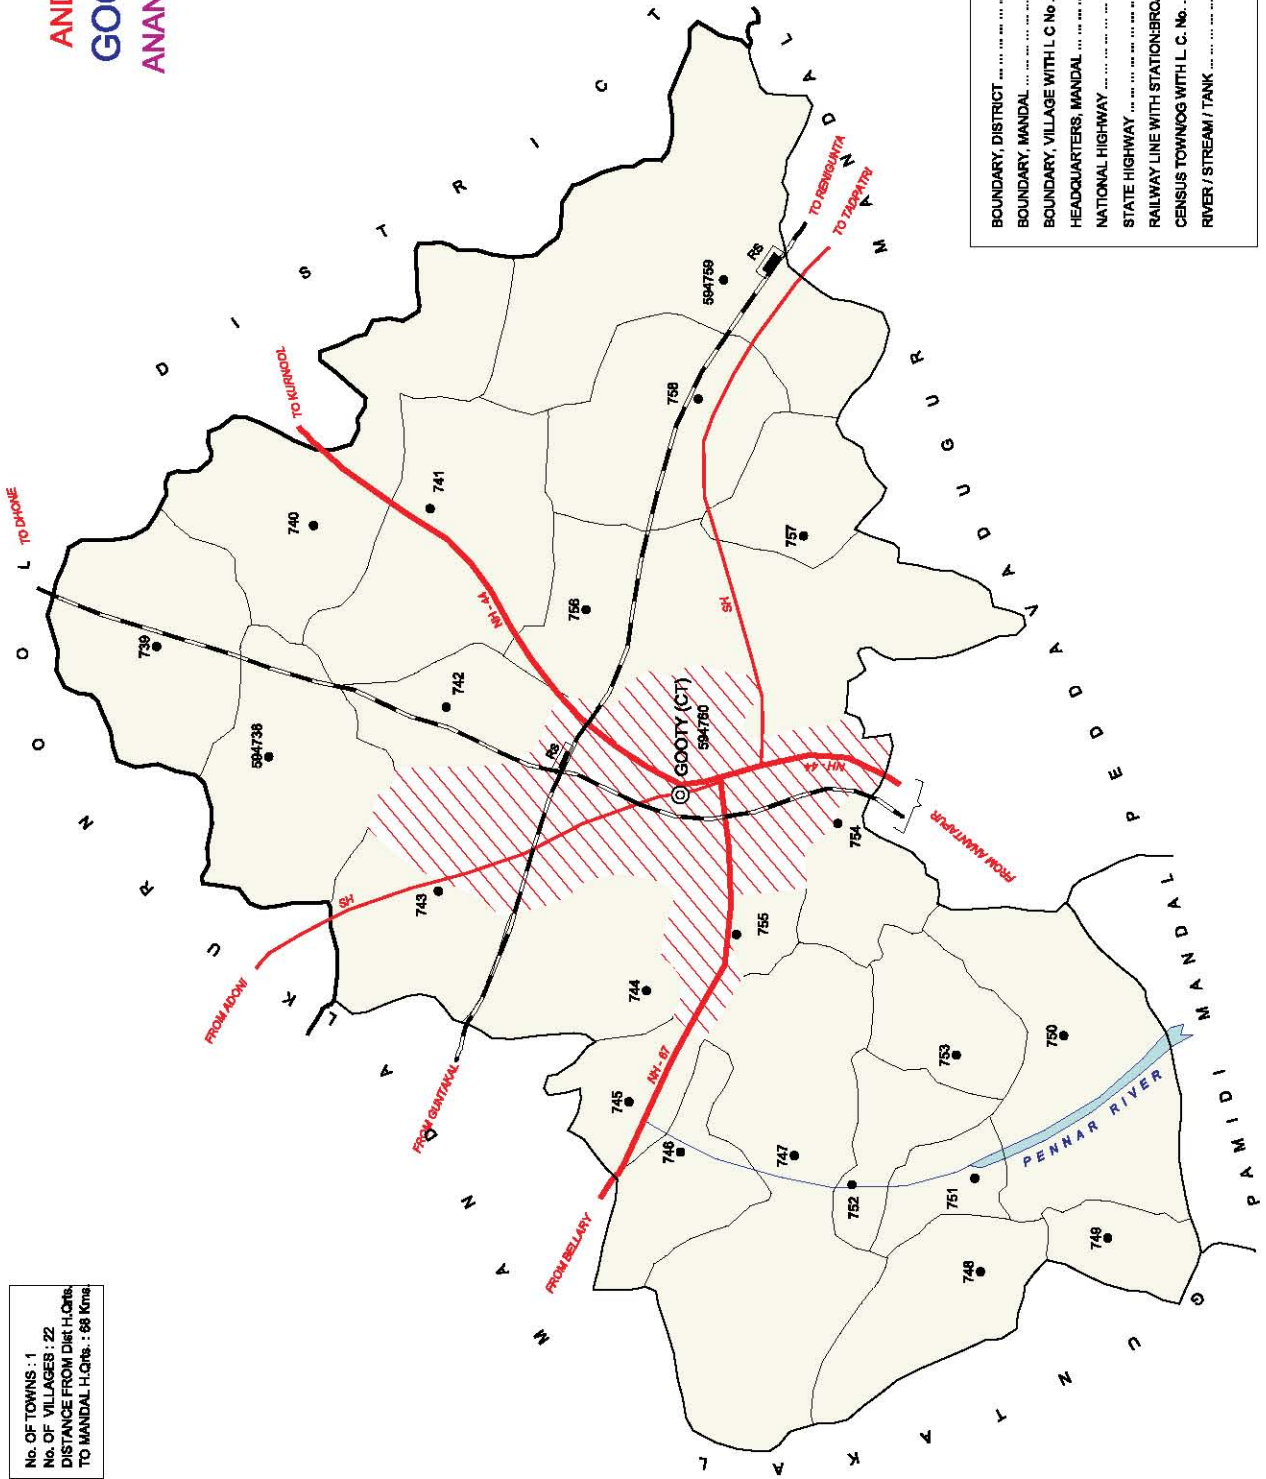

INDIA
ANDHRA PRADESH
GOOTY MANDAL
ANANTAPUR DISTRICT

BOUNDARY, DISTRICT	.....
BOUNDARY, MANDAL	.....
BOUNDARY, VILLAGE WITH L. C. No.	.....
HEADQUARTERS, MANDAL	.....
NATIONAL HIGHWAY	.....
STATE HIGHWAY	.....
RAILWAY LINE WITH STATION/BROAD GAUGE	.....
CENSUS TOWN/C. WITH L. C. No.	.....
RIVER / STREAM / TANK	.....

No. OF TOWNS : 1
No. OF VILLAGES : 22
DISTANCE FROM Dist H. Qtrs.
TO MANDAL H. Qtrs. : 68 Kms.