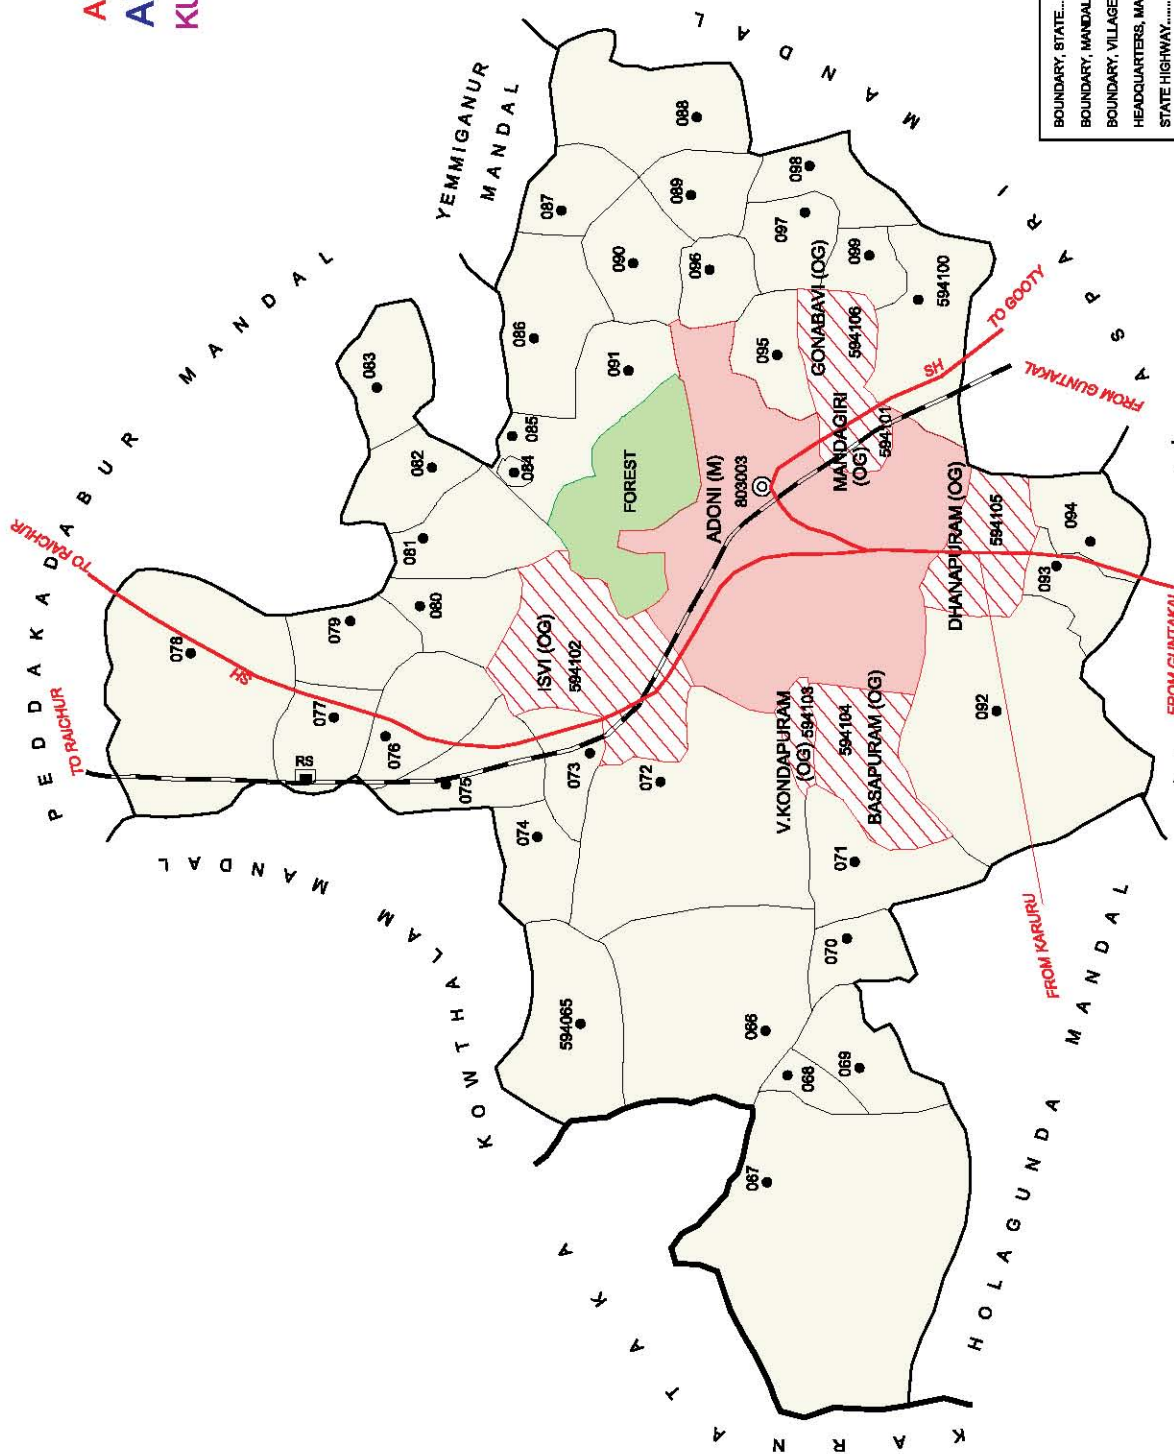

NO. OF TOWNS : 1  
 NO. OF OGS : 6  
 NO. OF VILLAGES : 36  
 DISTANCE FROM Dist. H.Qrs.  
 TO MANDAL : 85 Kms.

Note: Mandagiri (R) (101), Isvi (102), Kondapuram (103), Basapuram (104), Dhanapuram (105) and Gonabavi (106) villages are fully OGs to Adoni (M)