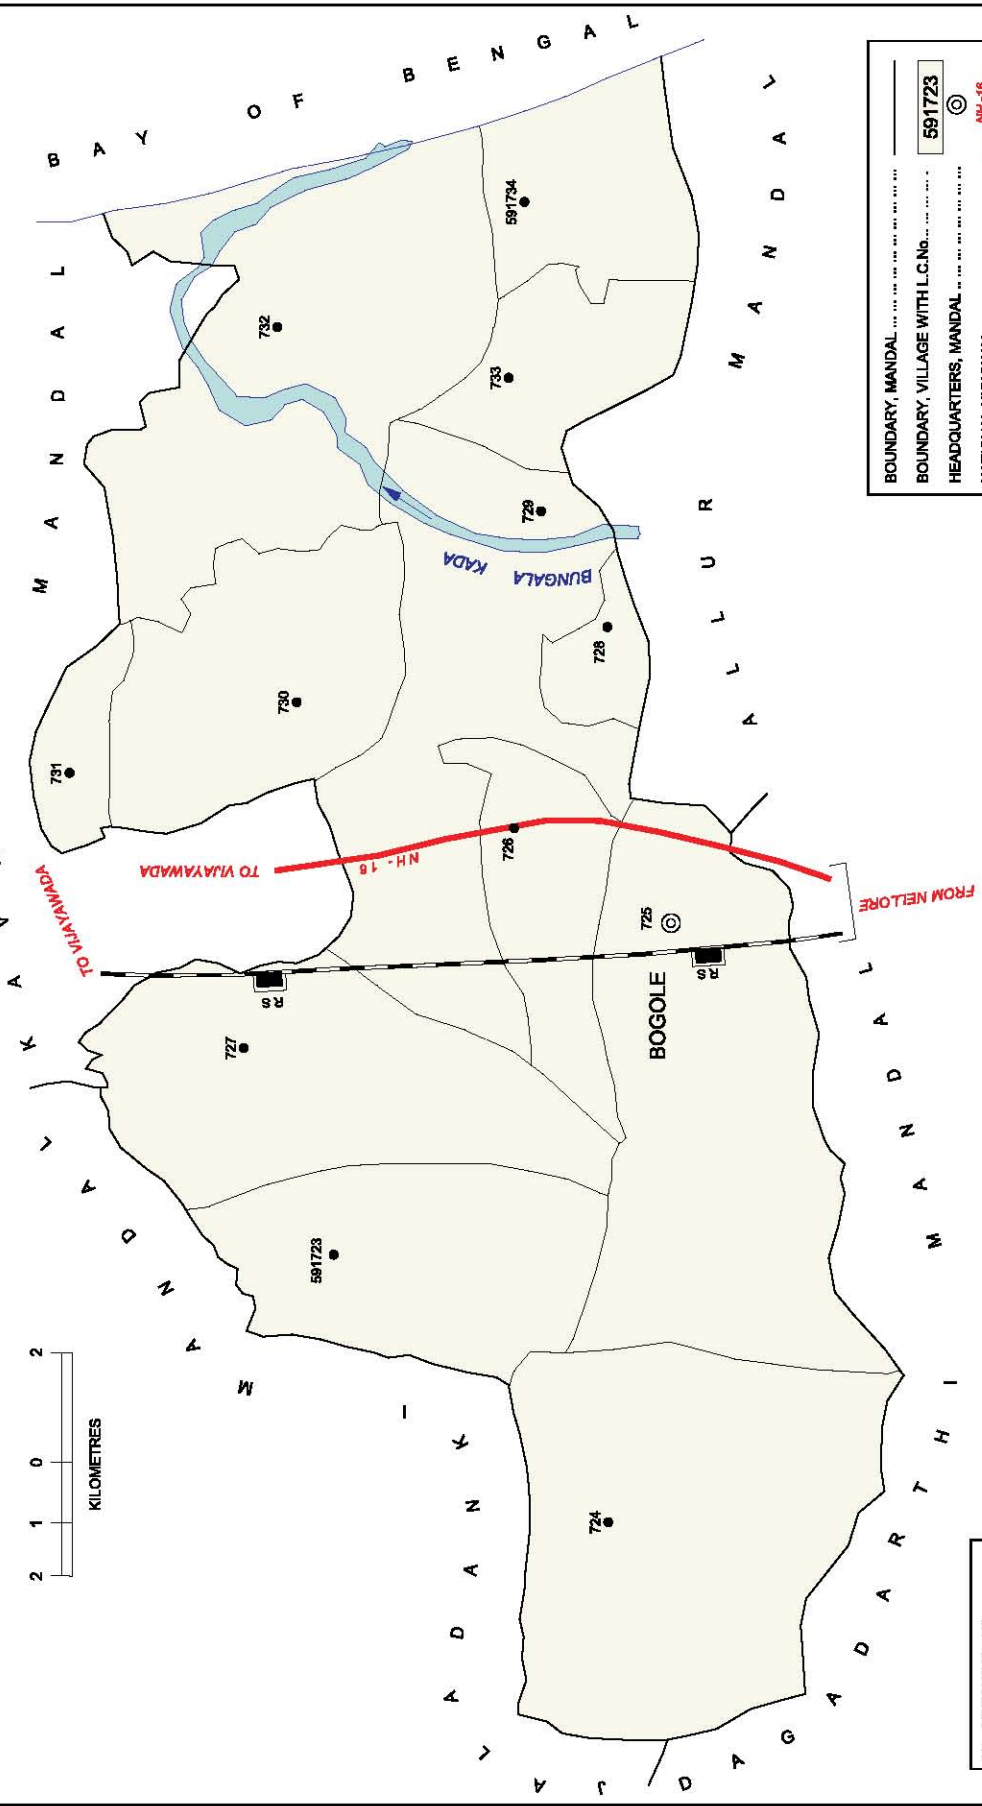

Note: Maddurpadu (711), and Musunuru (720) Villages are Partly Out Growths to Kaval (M)

No. OF TOWNS : 1  
 No. OF VILLAGES : 15  
 DISTANCE FROM Dist. H.Qtrs.  
 TO MANDAL : 54 Kms.

INDIA  
 ANDHRA PRADESH  
**BOGOLE MANDAL**  
 SRI POTTI SRIRAMULU NELLORE DISTRICT