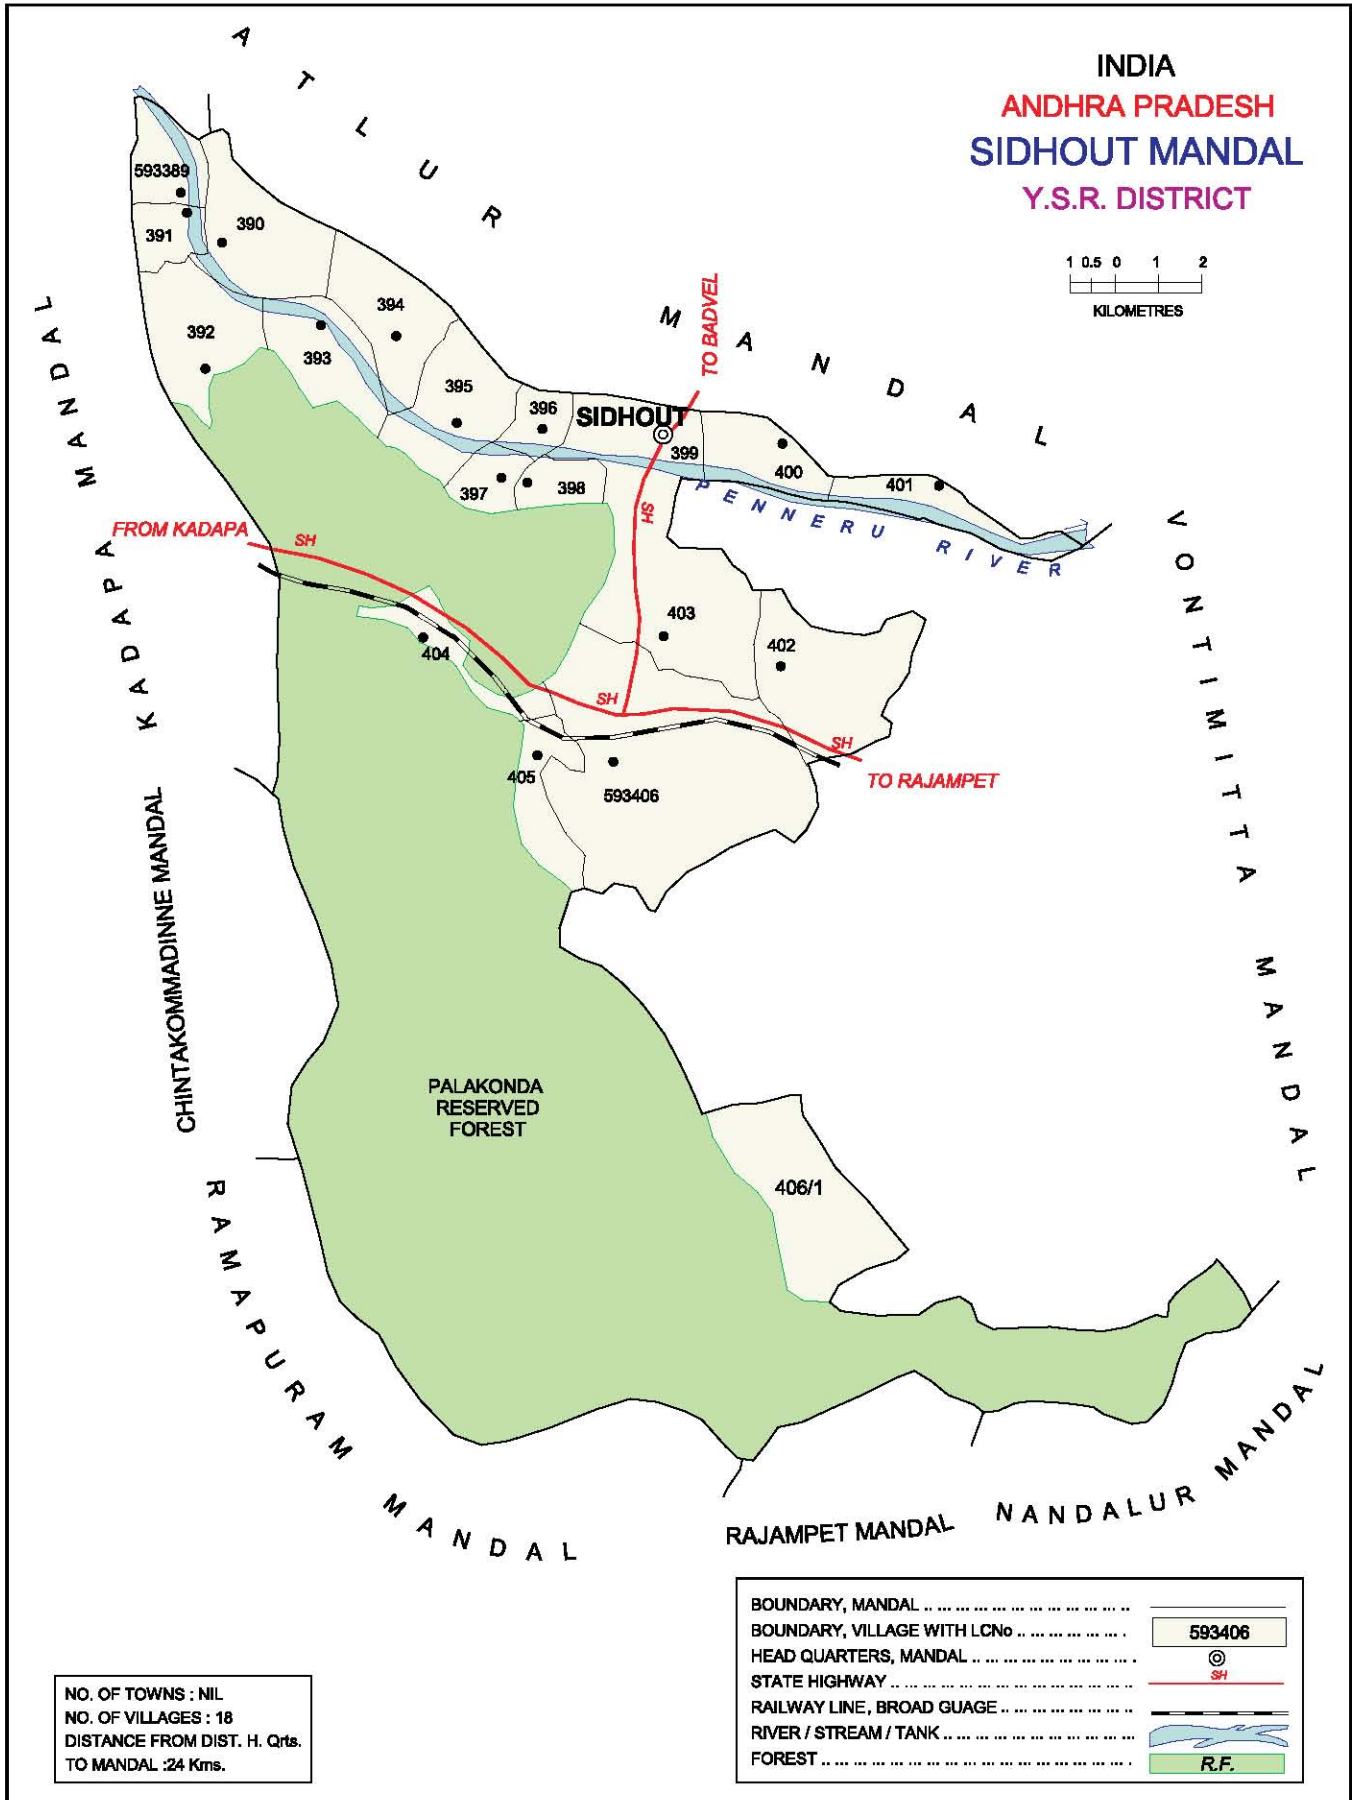

INDIA
ANDHRA PRADESH
SIDHOUT MANDAL
Y.S.R. DISTRICT

NO. OF TOWNS : NIL
NO. OF VILLAGES : 18
DISTANCE FROM DIST. H. Qrts.
TO MANDAL : 24 Kms.

BOUNDARY, MANDAL	.....
BOUNDARY, VILLAGE WITH LCNo	.....
HEAD QUARTERS, MANDAL	.....
STATE HIGHWAY	.....
RAILWAY LINE, BROAD GAUGE	.....
RIVER / STREAM / TANK	.....
FOREST	.....