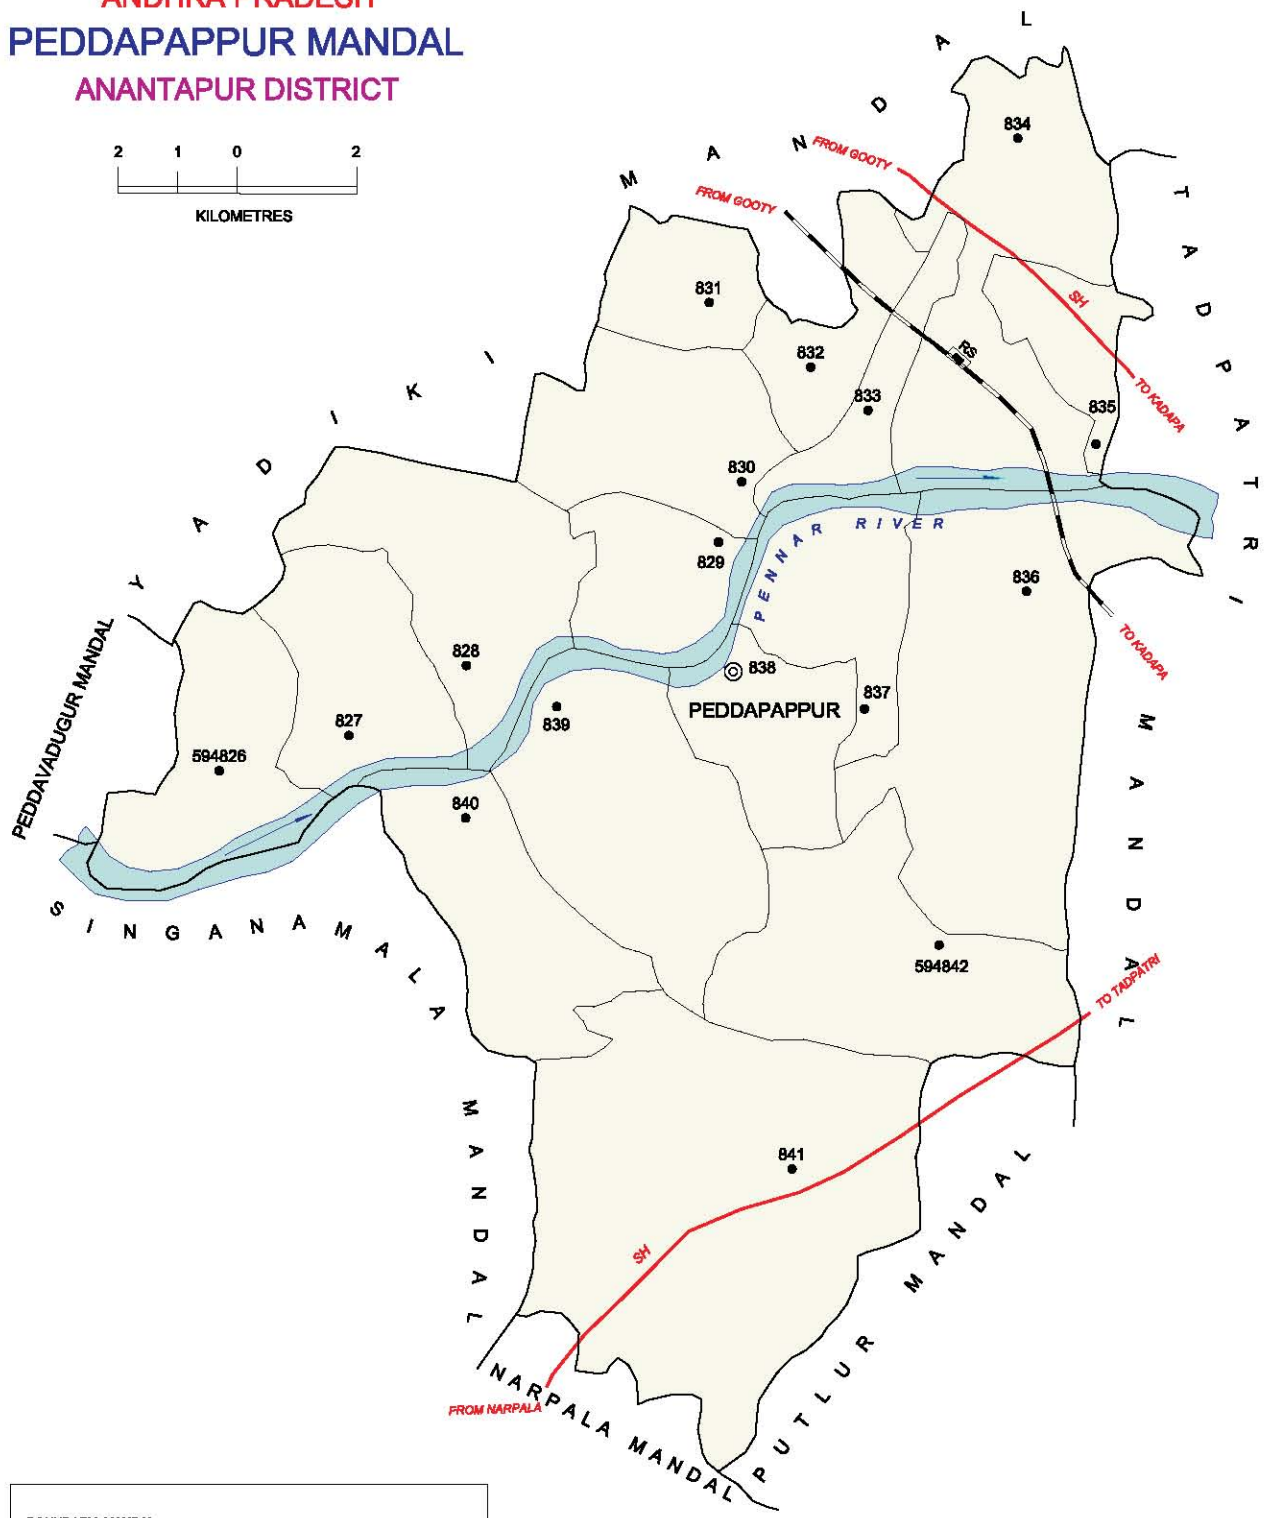

INDIA
ANDHRA PRADESH
PEDDAPAPPUR MANDAL
ANANTAPUR DISTRICT

BOUNDARY, MANDAL	
BOUNDARY, VILLAGE WITH L.C. No.	
HEADQUARTERS, MANDAL	
STATE HIGHWAY	
RAILWAY LINE WITH STATION: BROAD GAUGE ...	
RIVER / STREAM / TANK	

No. OF TOWNS : NIL
No. OF VILLAGES : 17
DISTANCE FROM Dist H.Qrts.
TO MANDAL H.Qrts. : 60 Kms.