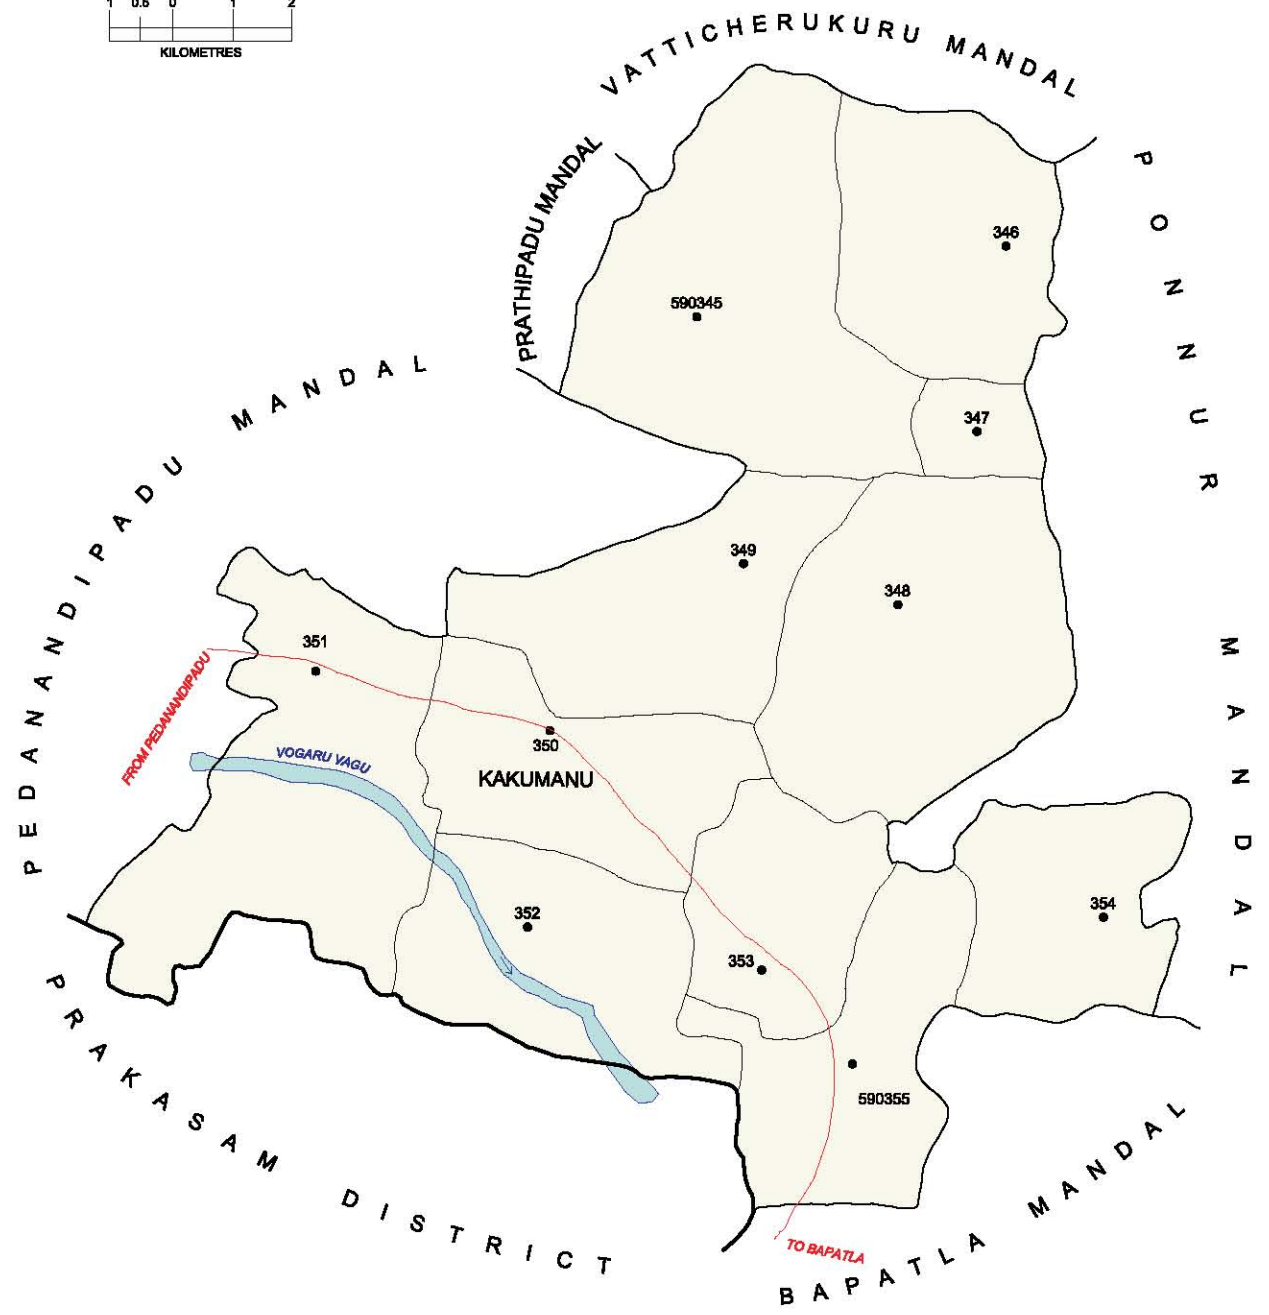

INDIA
ANDHRA PRADESH
KAKUMANU MANDAL
GUNTUR DISTRICT

BOUNDARY, DISTRICT	—————
BOUNDARY, MANDAL	—————
BOUNDARY, VILLAGE WITH LC NO	590345
HEADQUARTERS, MANDAL	⊙
OTHER IMPORTANT ROADS	—————
RIVER / STREAM / TANK	~~~~~

No. OF TOWNS : NIL
No. OF VILLAGES : 11
DISTANCE FROM Dist. H.Qtrs.
TO MANDAL H. Qtrs : 25 Kms.