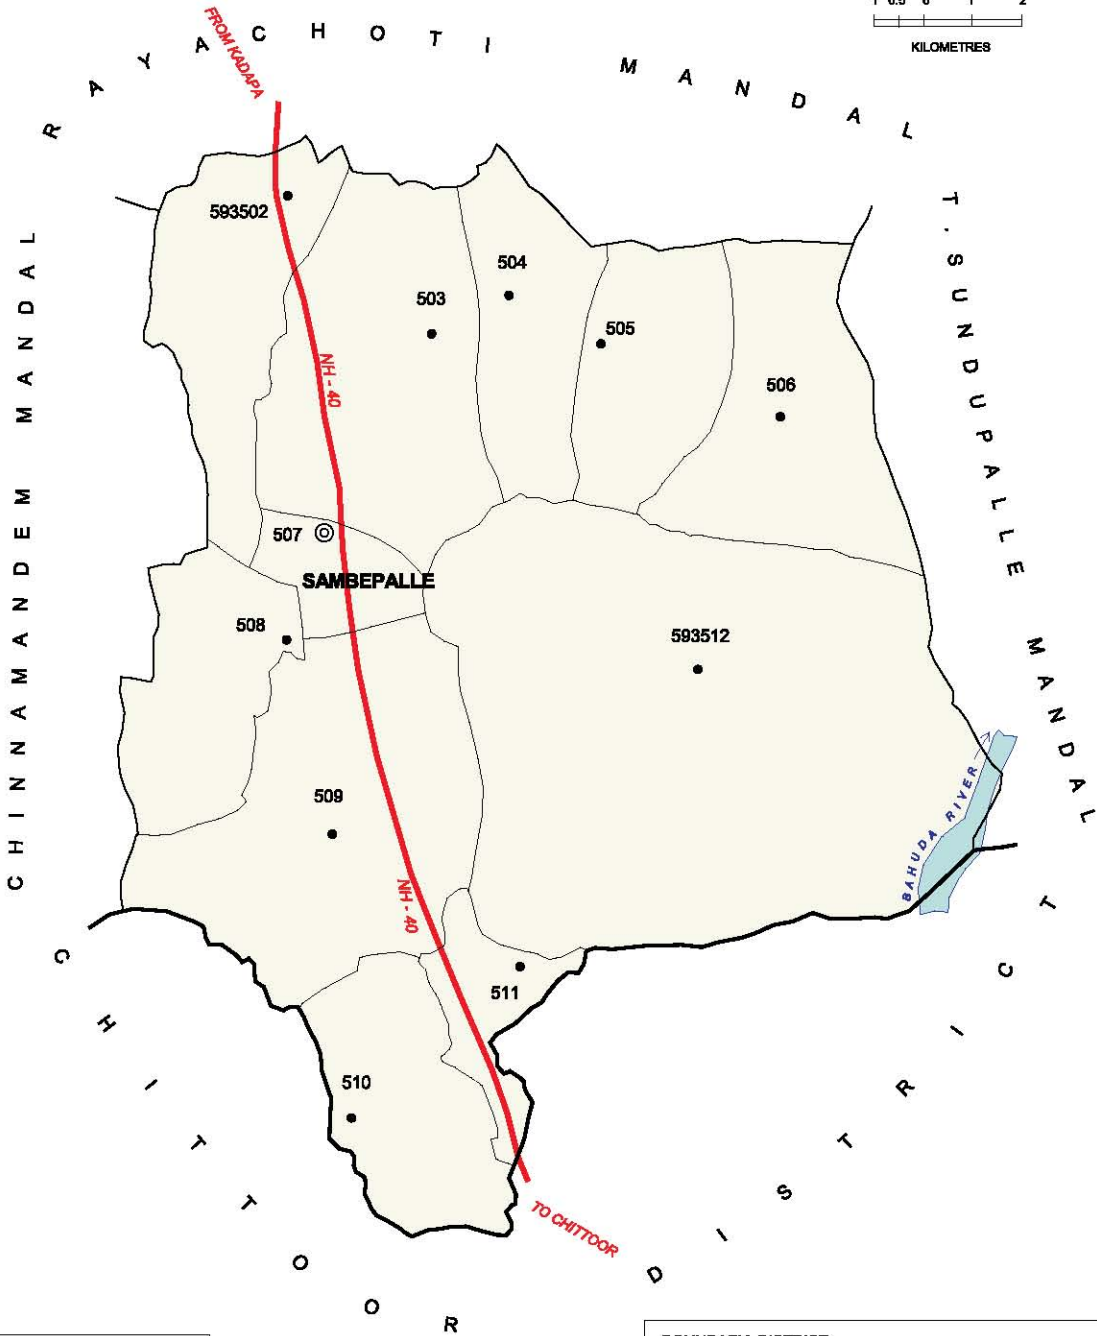

INDIA
ANDHRA PRADESH
SAMBEPALLE MANDAL
Y.S.R. DISTRICT

NO. OF TOWNS : NIL
NO. OF VILLAGES : 11
DISTANCE FROM DIST. H. Qrts.
TO MANDAL :64 Kms.

BOUNDARY, DISTRICT	—————
BOUNDARY, MANDAL	—————
BOUNDARY, VILLAGE WITH LCNo	593512
HEAD QUARTERS, MANDAL	⊙
NATIONAL HIGHWAY	NH - 40
RIVER/ STREAM/ TANK