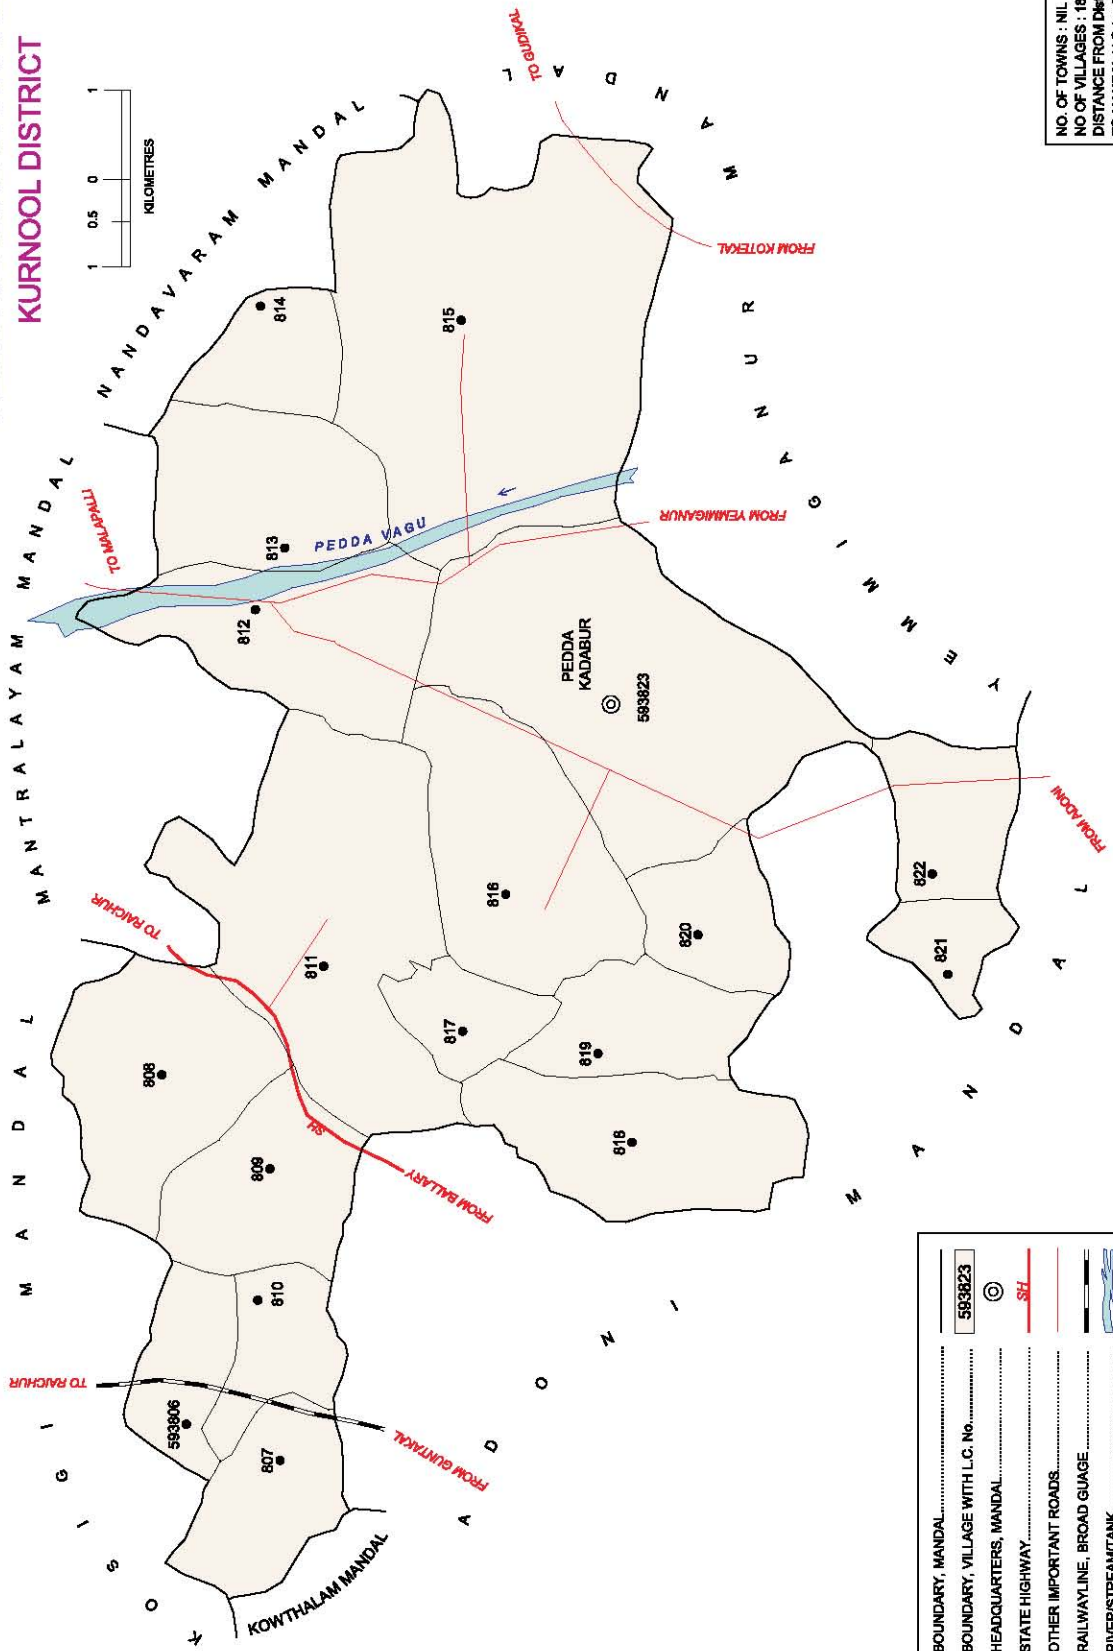

INDIA
ANDHRA PRADESH
PEDDAKADABUR MANDAL
KURNOOL DISTRICT

NO. OF TOWNS : NIL
NO. OF VILLAGES : 18
DISTANCE FROM Dist. H.Q. to
TO MANDAL H.Q. : 75 Kms.

BOUNDARY, MANDAL.....	593823
BOUNDARY, VILLAGE WITH L.C. No.....	
HEADQUARTERS, MANDAL.....	⊙
STATE HIGHWAY.....	SH
OTHER IMPORTANT ROADS.....	
RAILWAYLINE, BROAD GAUGE.....	
RIVER/STREAM/TANK.....