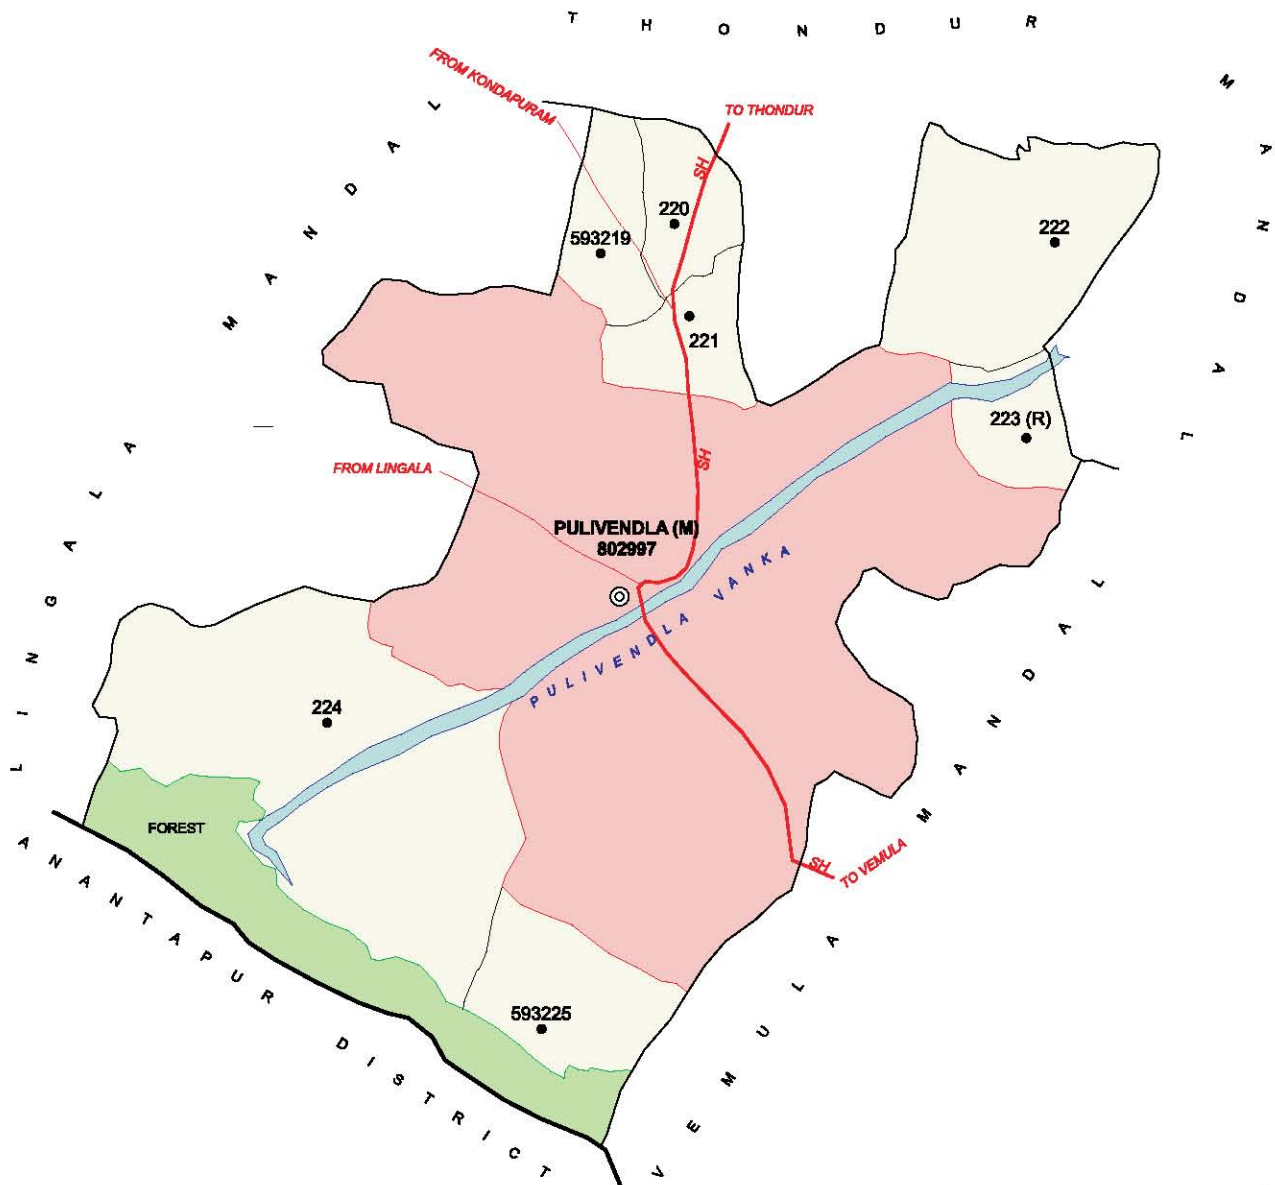

**INDIA**  
**ANDHRA PRADESH**  
**PULIVENDLA MANDAL**  
**Y.S.R. DISTRICT**

NO. OF TOWNS : 1  
 NO. OF VILLAGES : 7  
 DISTANCE FROM DIST. H. Qrts.  
 TO MANDAL : 72 kms.

Note: Pulivendla, Korrapadu, Venkatampalle, Ahobilapuram, Peddarangapuram, Chinnarangapuram, Brahmenpalle, Yerragudipalle, Kachiveripalle, Polepalle, Bakarapuram, Velenvanpalle and Boggudupalle villages are fully included in Pulivendla (M).