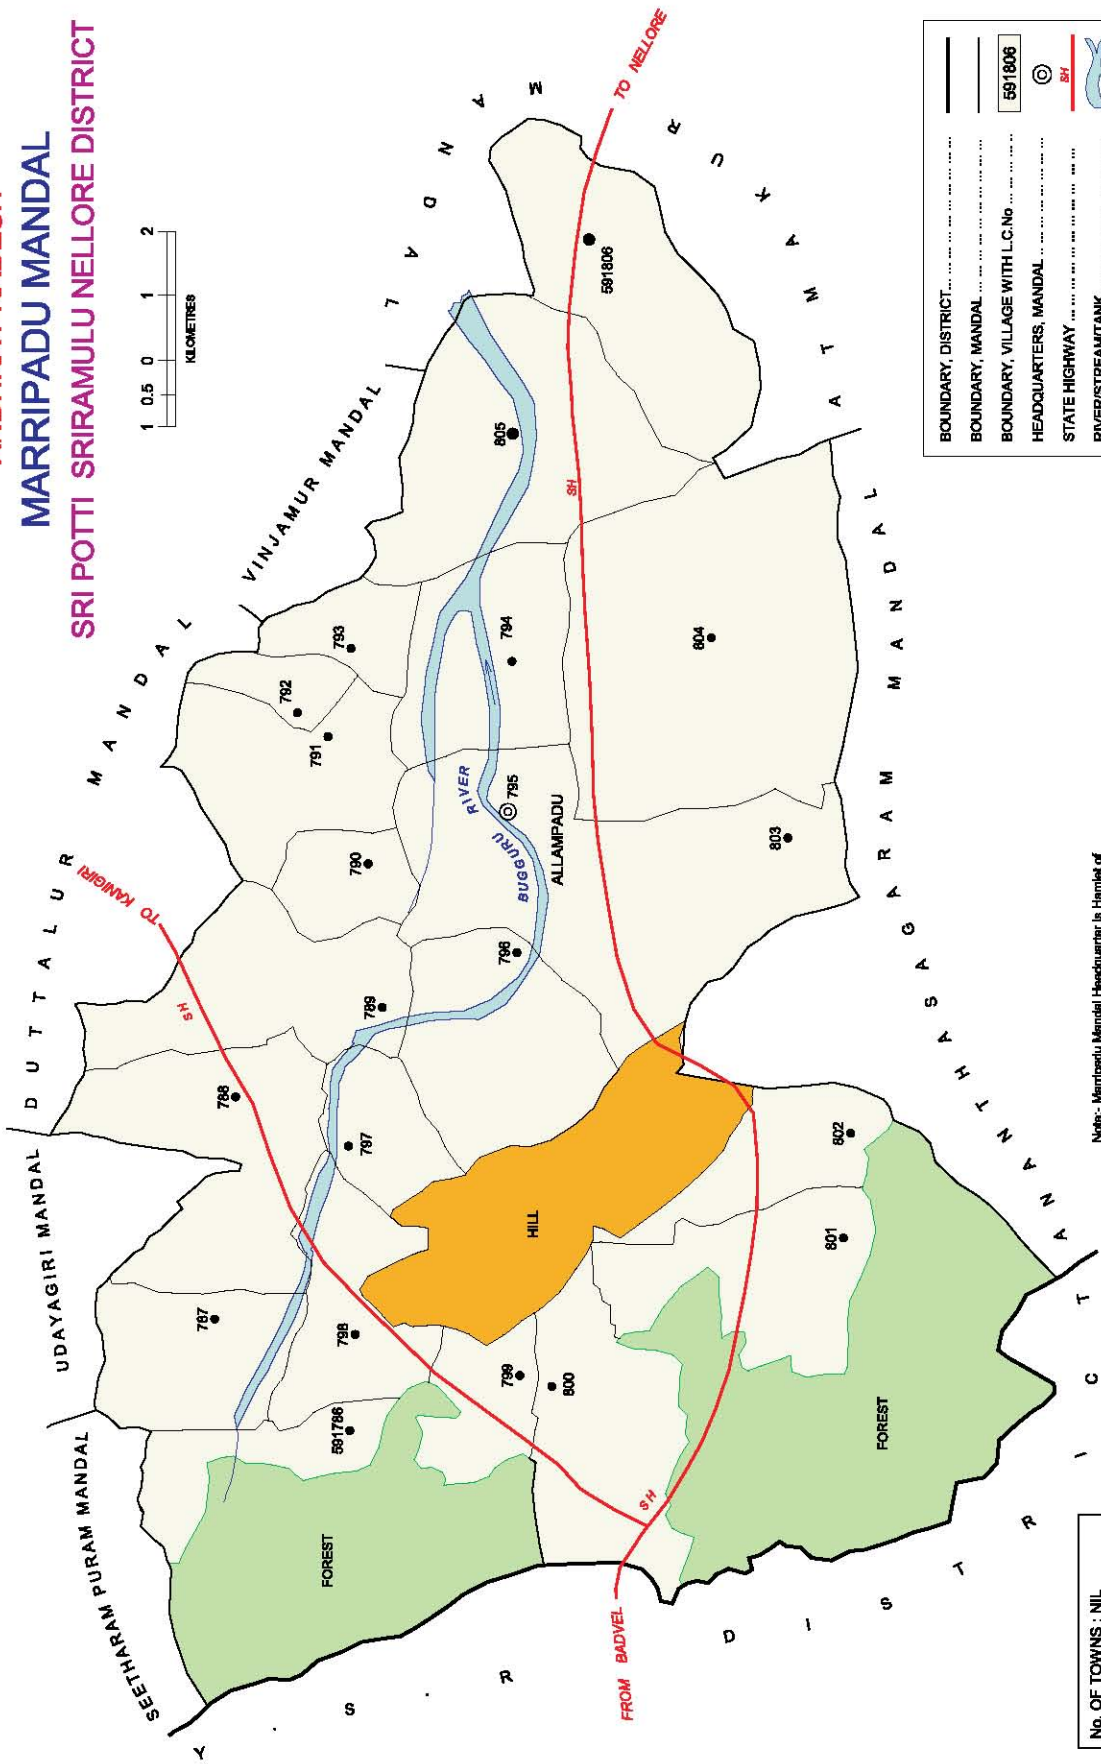

INDIA
ANDHRA PRADESH
MARRIPADU MANDAL
SRI POTTI SRIRAMULU NELLORE DISTRICT

BOUNDARY, DISTRICT	---
BOUNDARY, MANDAL	---
BOUNDARY, VILLAGE WITH L.C.No	---
HEADQUARTERS, MANDAL	⊙
STATE HIGHWAY	SH
RIVER/STREAM/TANK	
FOREST	
HILL	

Note - Marripadu Mandal Headquarter is Hamlet of Allampadu village (L.C.No. 795).

No. OF TOWNS : NIL
No. OF VILLAGES : 21
DISTANCE FROM Dist. H.Qtrs.
TO MANDAL : 86 Kms.