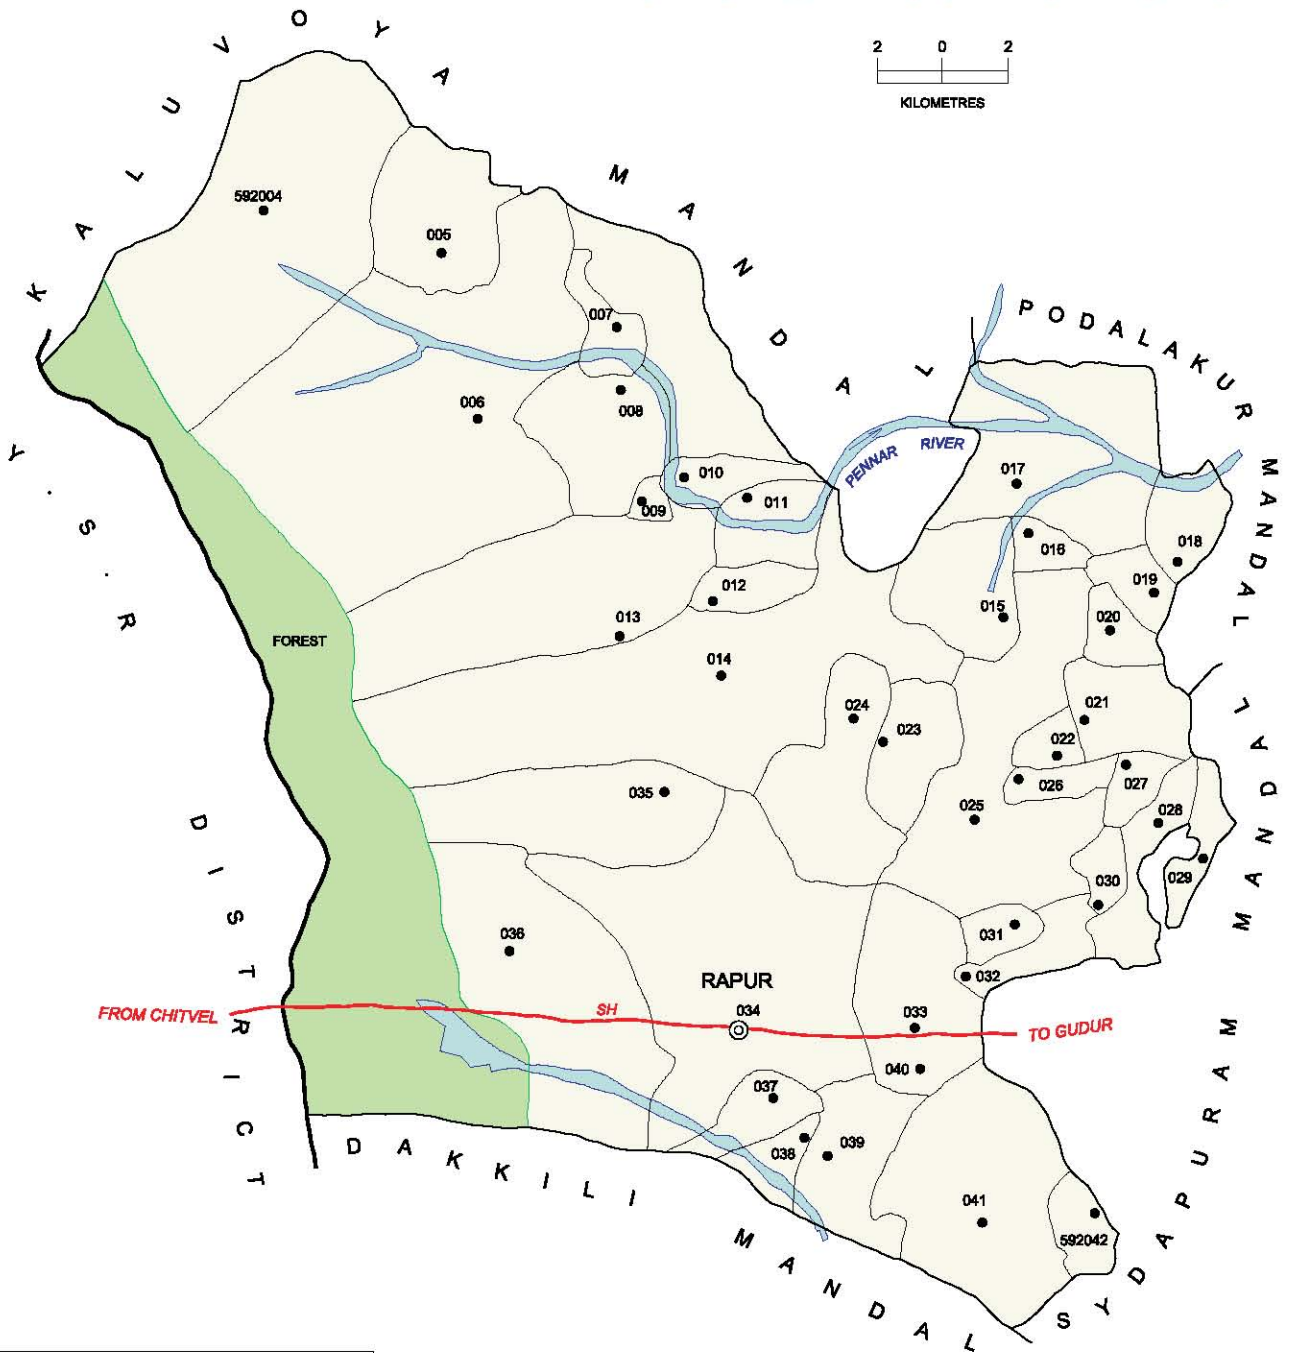

INDIA
ANDHRA PRADESH
RAPUR MANDAL
SRI POTTI SRIRAMULU NELLORE DISTRICT

BOUNDARY, DISTRICT	———
BOUNDARY, MANDAL	———
BOUNDARY, VILLAGE WITH L.C.No.....	592004
HEADQUARTERS, MANDAL	⊙
STATE HIGHWAY	SH
RIVER/STREAM/TANK	
FOREST	

No. OF TOWNS : NIL
No. OF VILLAGES : 39
DISTANCE FROM Dist. H.Qtrs.
TO MANDAL : 62 Kms.