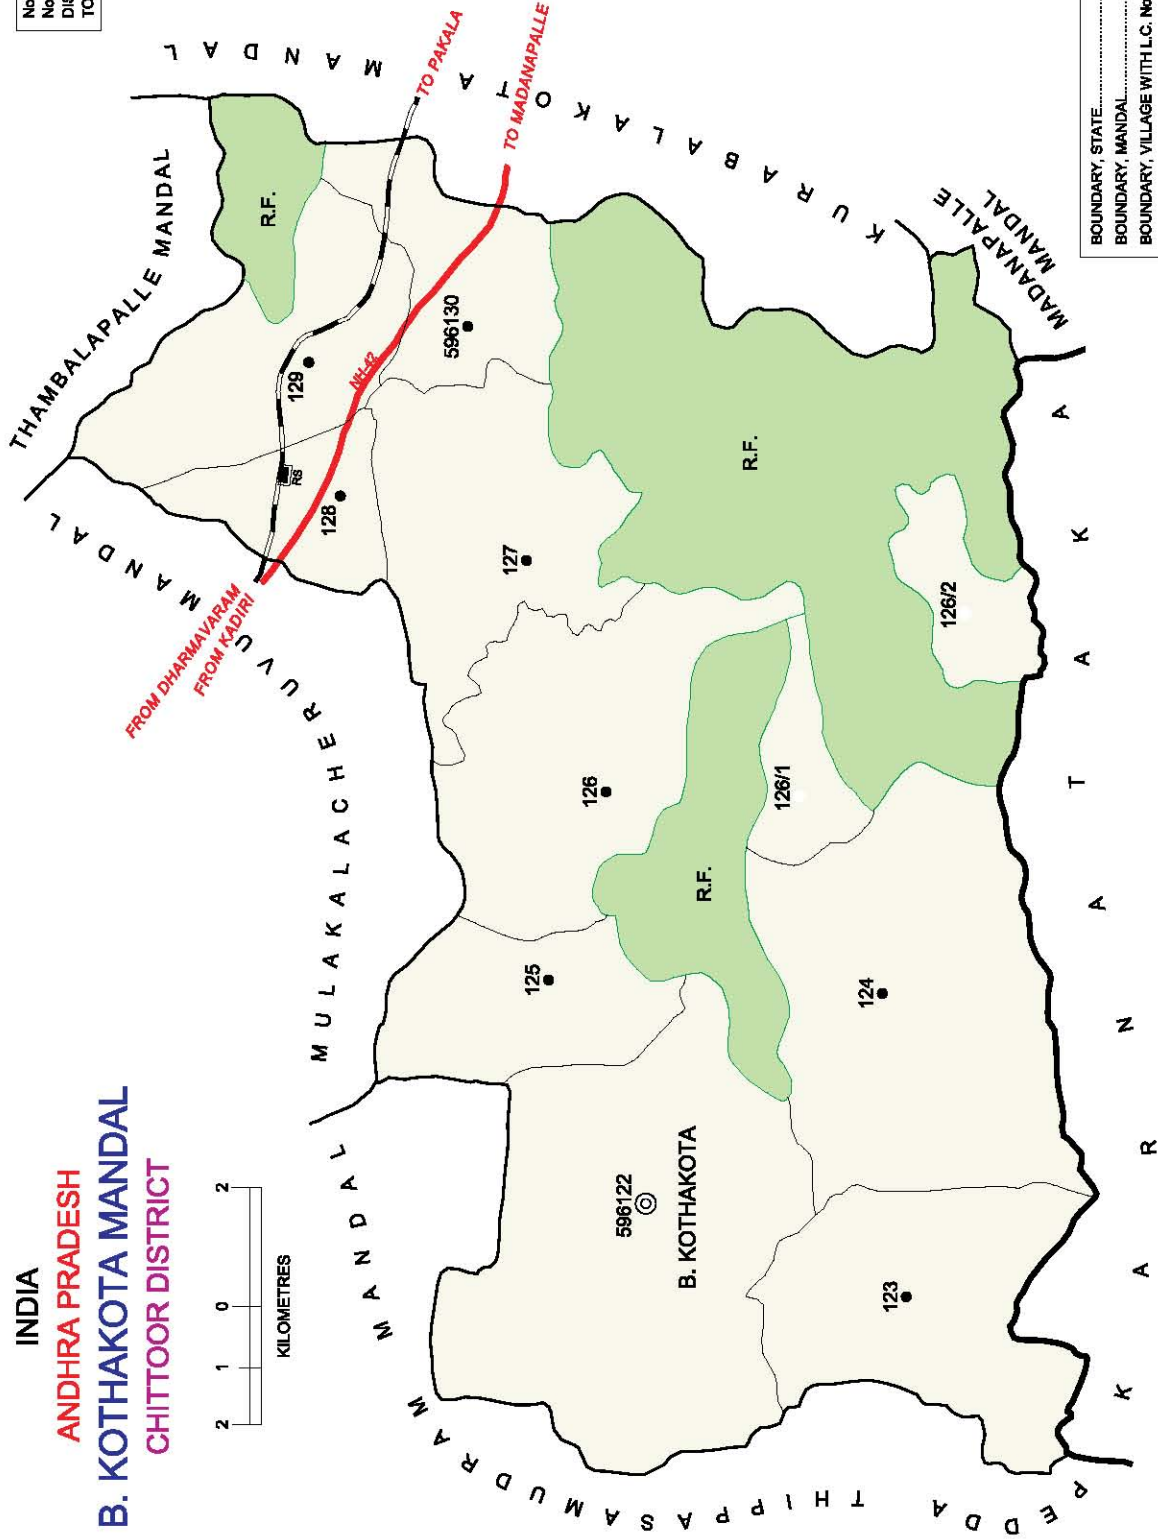

INDIA

ANDHRA PRADESH

B. KOTHAKOTA MANDAL

CHITTOOR DISTRICT

No. OF TOWNS : NIL
No. OF VILLAGES : 9
DISTANCE FROM Dist. H. Qtrs.
TO MANDAL H. Qtrs. : 116 Kms.

BOUNDARY, STATE.....

BOUNDARY, MANDAL.....

BOUNDARY, VILLAGE WITH L.C. No.....

HEADQUARTERS, MANDAL.....

NATIONAL HIGHWAY.....

RAILWAY LINE WITH STATION, BROAD GAUGE.....

FOREST.....

596122

N.E.S.

R.S.

R.F.