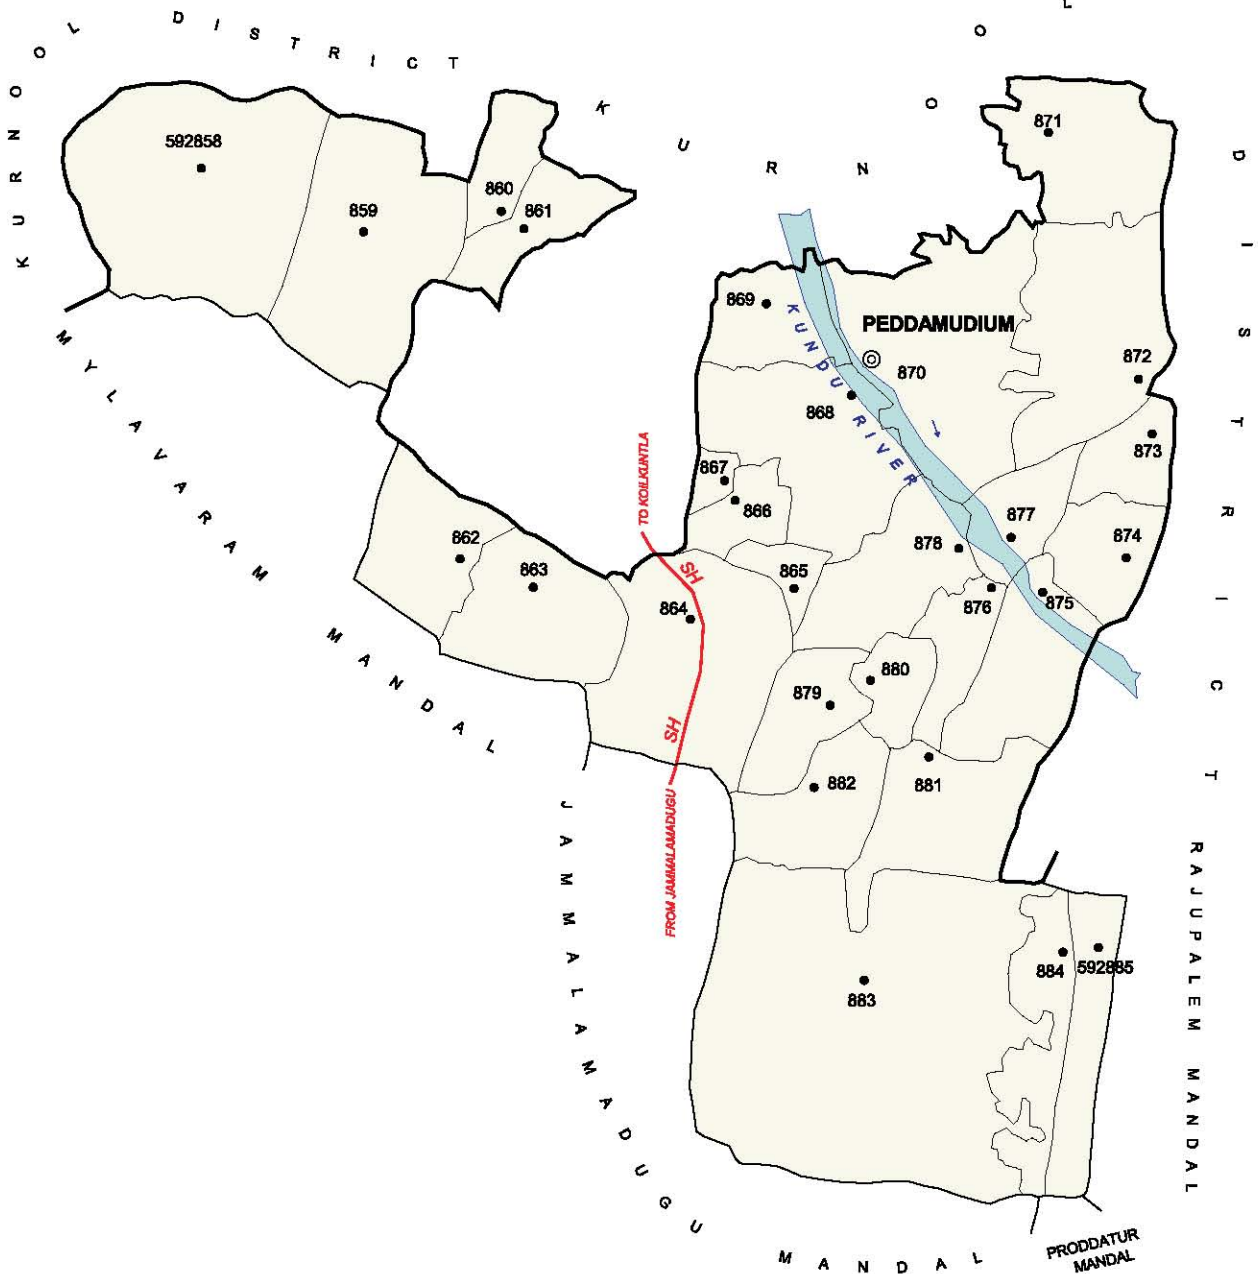

INDIA
ANDHRA PRADESH
PEDDAMUDIUM MANDAL
Y.S.R DISTRICT

BOUNDARY, DISTRICT	—————
BOUNDARY, MANDAL	—————
BOUNDARY, VILLAGE WITH LCNo	592885
HEAD QUARTERS, MANDAL	⊙
STATE HIGHWAY	SH
RIVER / STREAM / TANK	

NO. OF TOWNS : NIL
NO. OF VILLAGES : 28
DISTANCE FROM DIST. H. Qrts.
TO MANDAL H.Qrts.: 104. Kms.