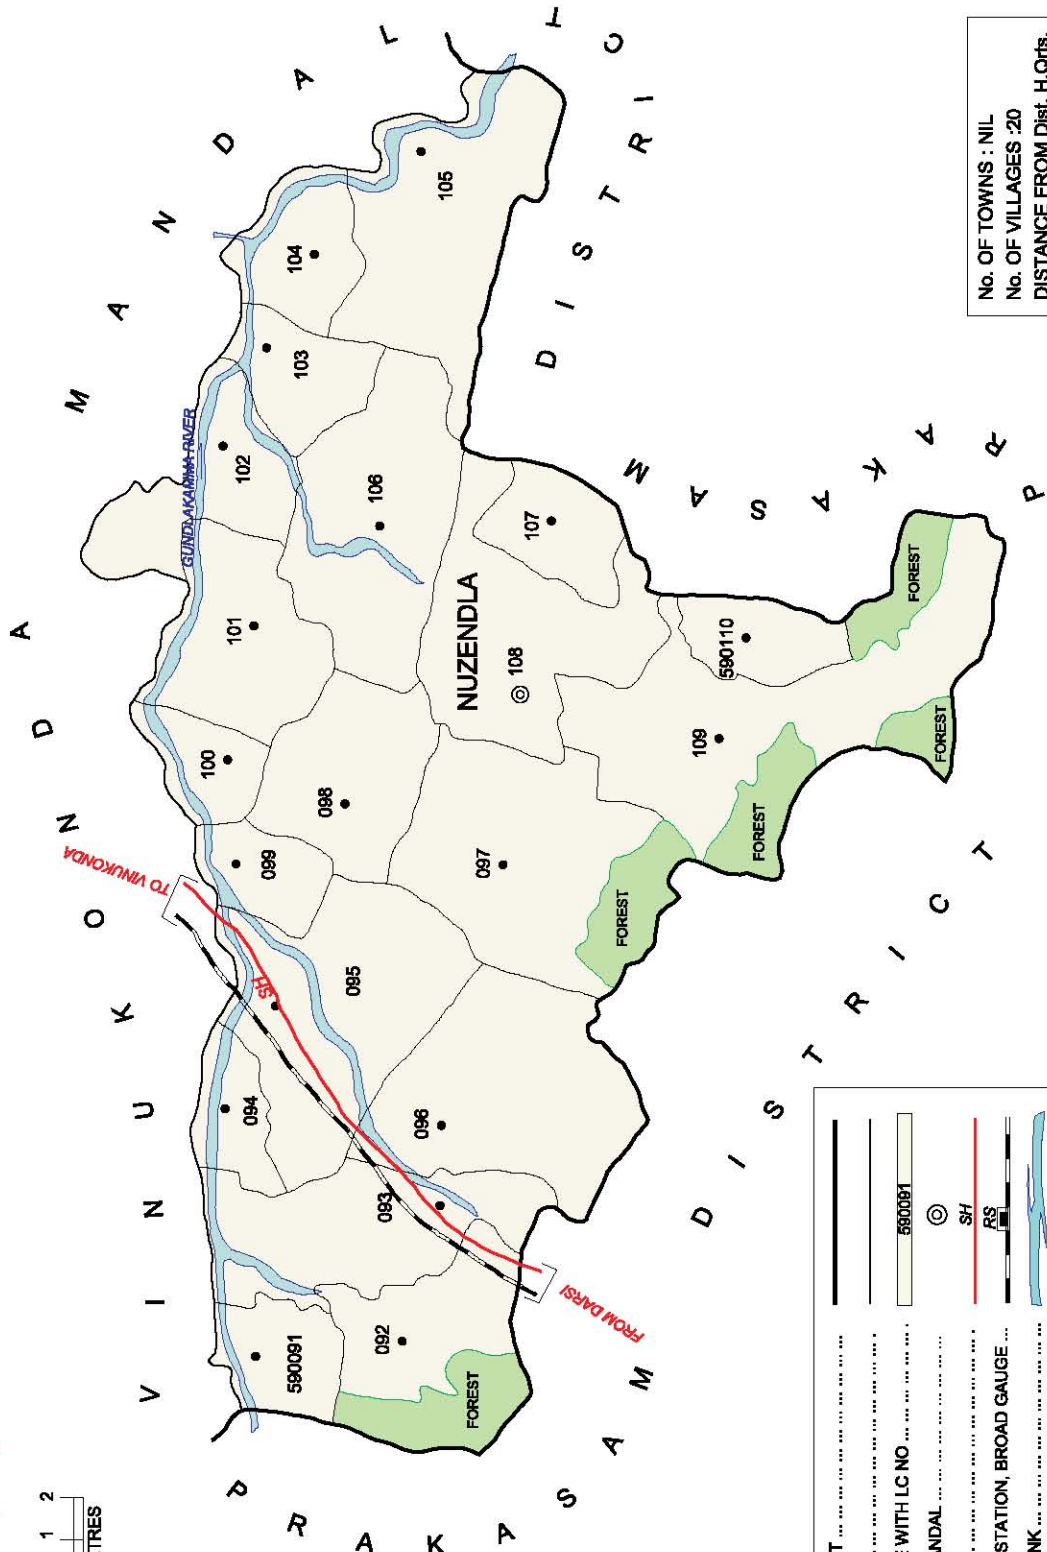

INDIA
ANDHRA PRADESH
NUZENDLA MANDAL
GUNTUR DISTRICT

BOUNDARY, DISTRICT	.....
BOUNDARY, MANDAL	.....
BOUNDARY, VILLAGE WITH LC NO	.....
HEADQUARTERS, MANDAL	.....
STATE HIGHWAY	.....
RAILWAY LINE WITH STATION, BROAD GAUGE	.....
RIVER / STREAM / TANK	.....
FOREST	.....

No. OF TOWNS : NIL
No. OF VILLAGES :20
DISTANCE FROM Dist. H.Qrts.
TO MANDAL : 75 Kms.