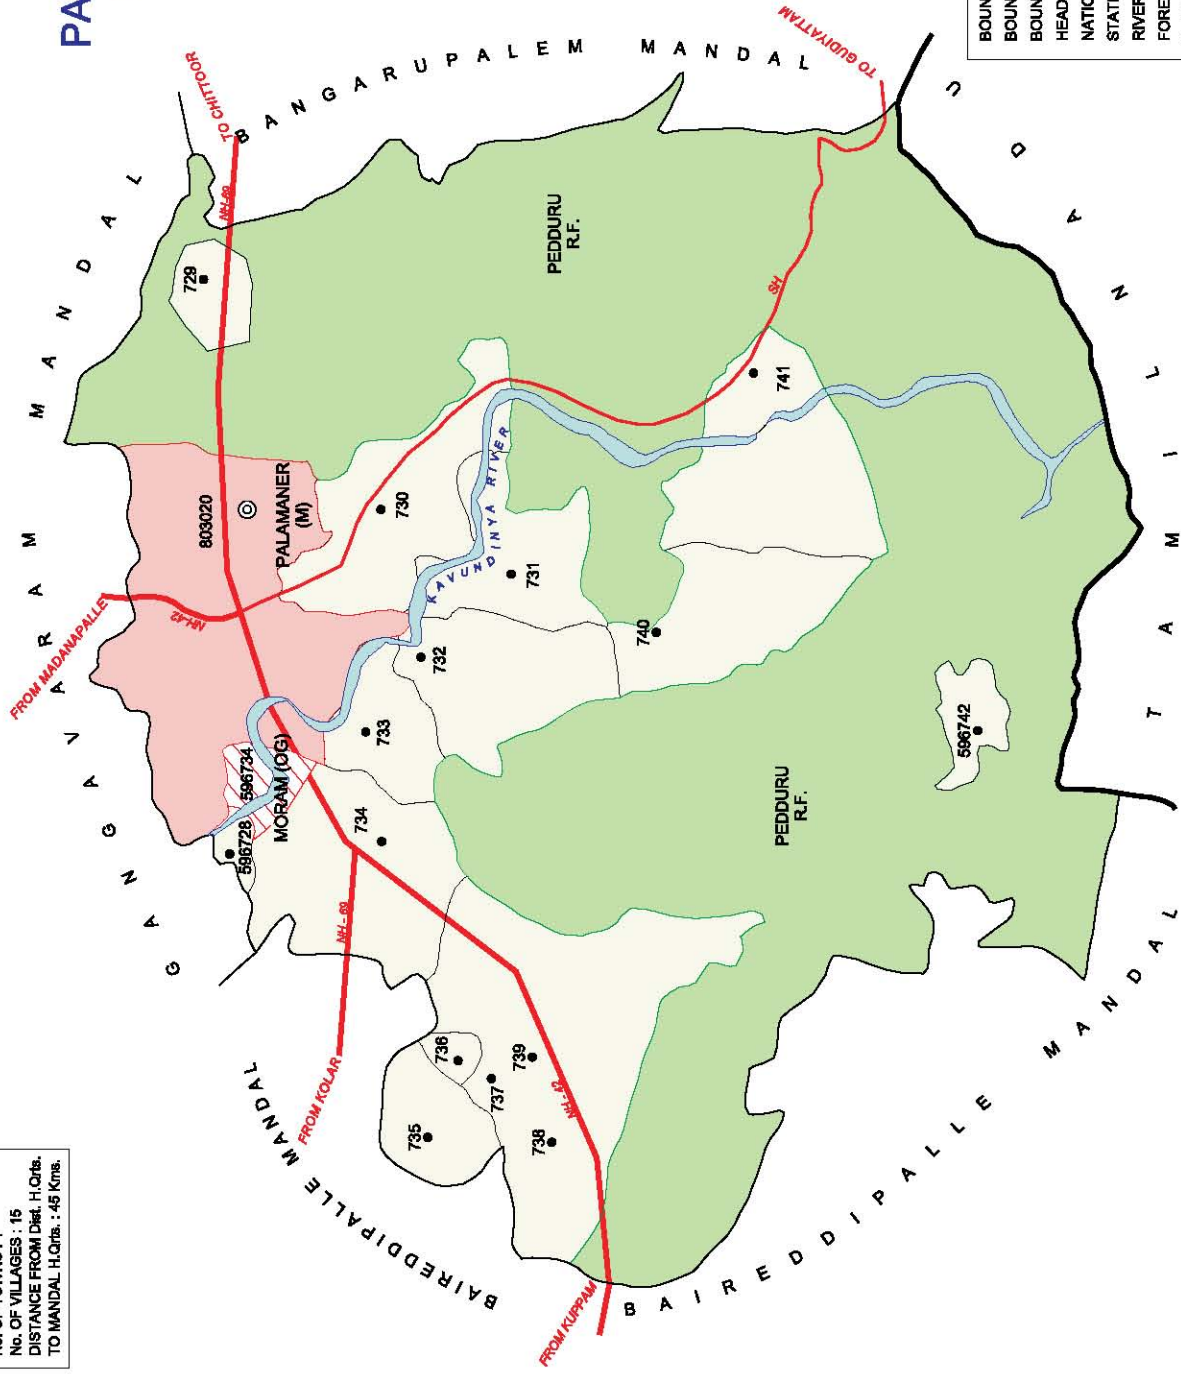

INDIA
ANDHRA PRADESH
PALAMANER MANDAL
CHITTOOR DISTRICT

No. OF TOWNS : 1
No. OF VILLAGES : 15
DISTANCE FROM Dist. H.Q. to
TO MANDAL H.Q. : 45 Kms.

Note:
Nagamangalam and Palamaner villages are
fully included in Palamaner (M)
Moram (734) village is partly OG to Palamaner (M)

—————	BOUNDARY, STATE.....
—————	BOUNDARY, MANDAL.....
—————	BOUNDARY, VILLAGE WITH L.C. No.....
⊙	HEADQUARTERS, MANDAL.....
—————	NATIONAL HIGHWAY.....
—————	STATE HIGHWAY.....
—————	RIVER / STREAM / TANK.....
—————	FOREST.....
—————	STATUTORY TOWN WITH L.C. No.....
—————	CENSUS TOWN WITH L.C. No.....