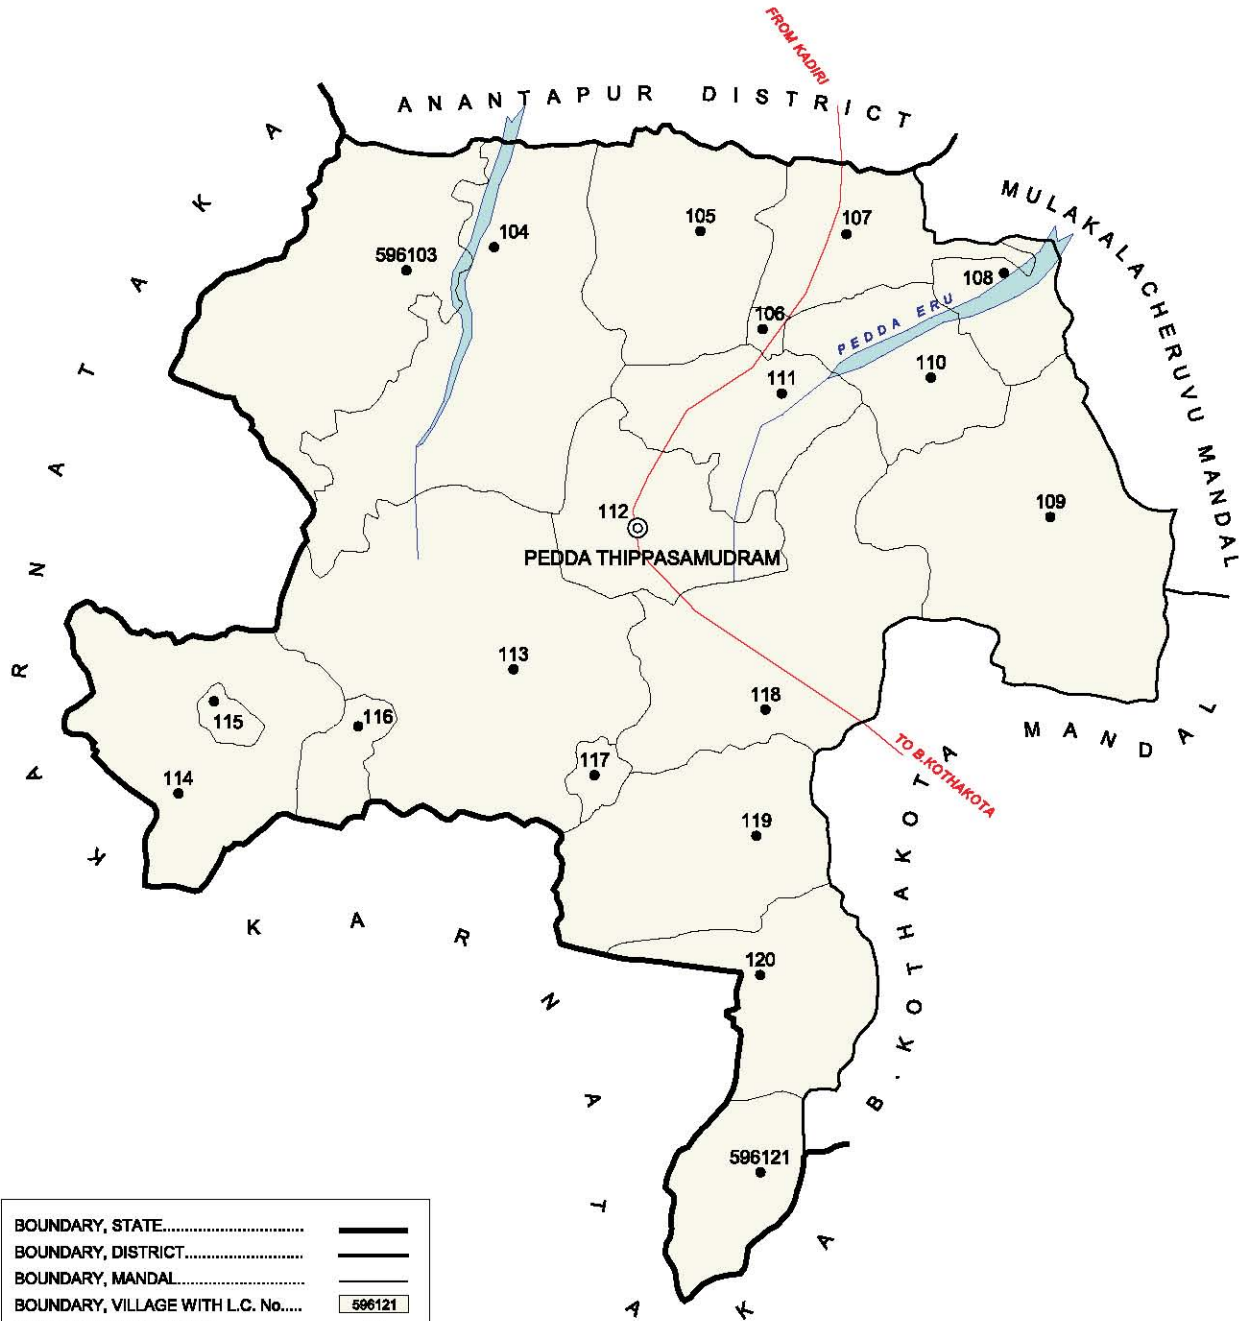

No. OF TOWNS : NIL
No. OF VILLAGES : 19
DISTANCE FROM Dist. H.Qrts.
TO MANDAL H.Qrts. : 128 Kms.

INDIA
ANDHRA PRADESH
PEDDA THIPPASAMUDRAM MANDAL
CHITTOOR DISTRICT

BOUNDARY, STATE.....	—————
BOUNDARY, DISTRICT.....	—————
BOUNDARY, MANDAL.....	—————
BOUNDARY, VILLAGE WITH L.C. No.....	596121
HEADQUARTERS, MANDAL.....	⊙
OTHER IMPORTANT ROADS.....	—————
RIVER / STREAM / TANK.....	~~~~~