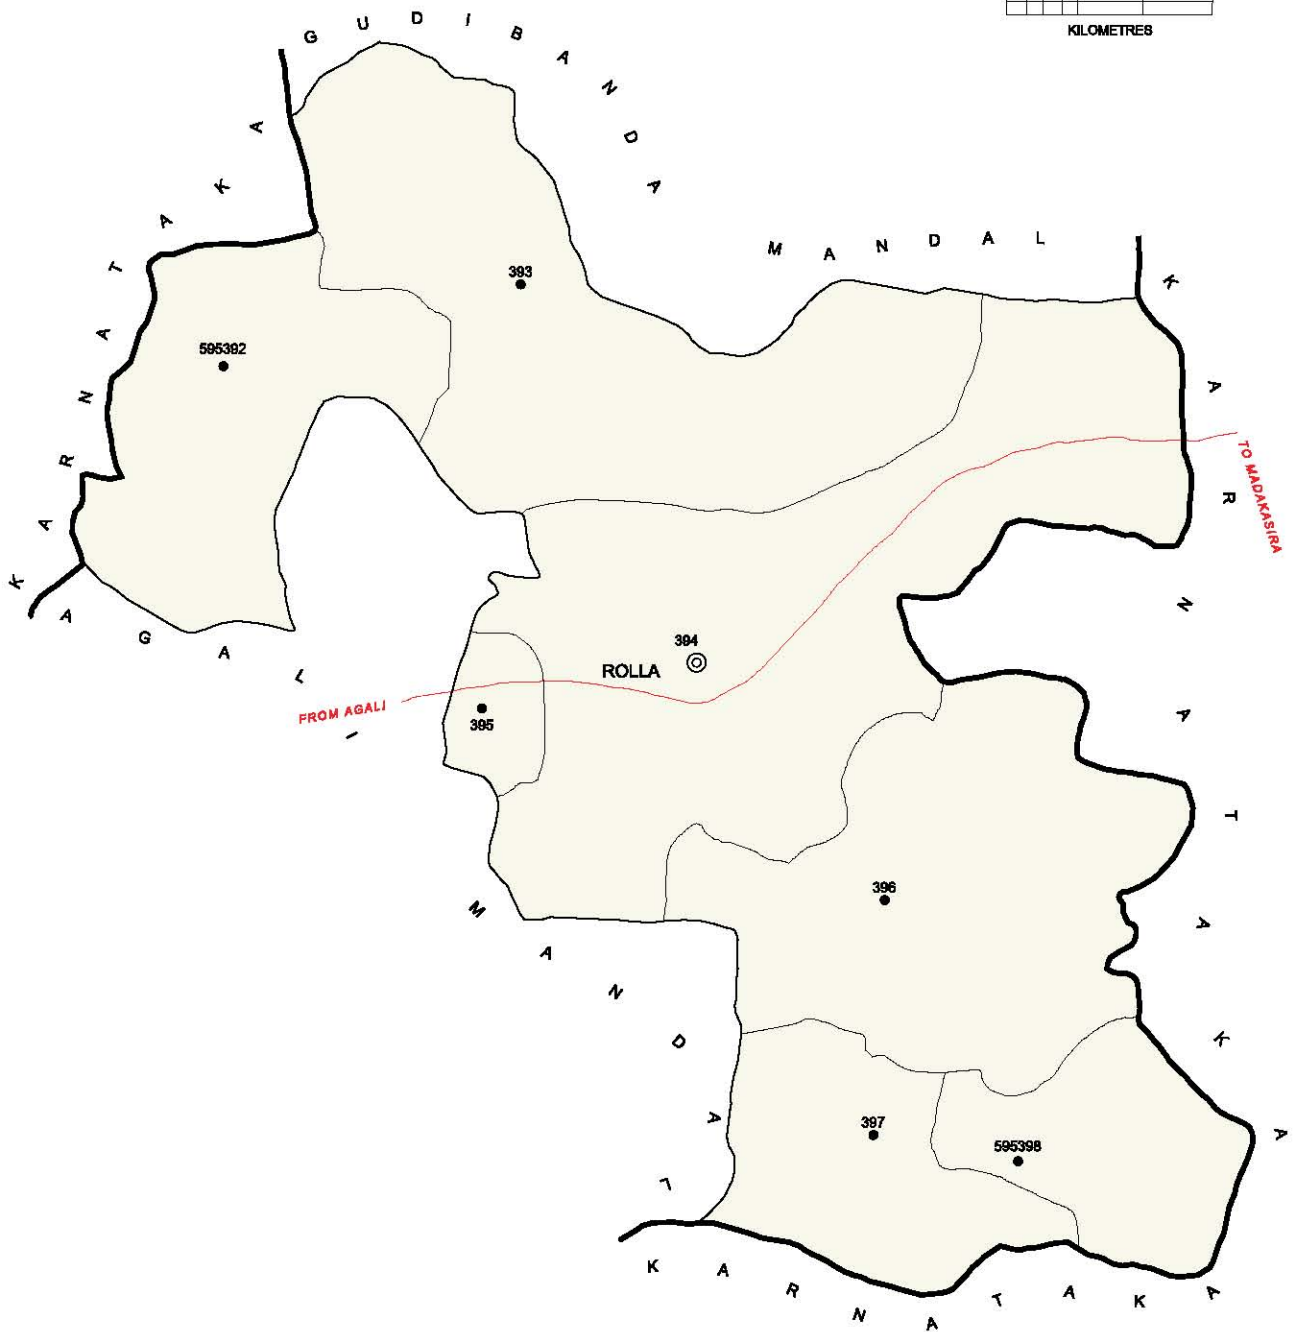

No. OF TOWNS : NIL
No. OF VILLAGES : 7
DISTANCE FROM Dist H.Crts.
TO MANDAL H.Crts. : 120 Kms.

INDIA
ANDHRA PRADESH
ROLLA MANDAL
ANANTAPUR DISTRICT

BOUNDARY, STATE	
BOUNDARY, MANDAL	
BOUNDARY, VILLAGE WITH L C No.	
HEADQUARTERS, MANDAL	
OTHER IMPORTANT ROADS.