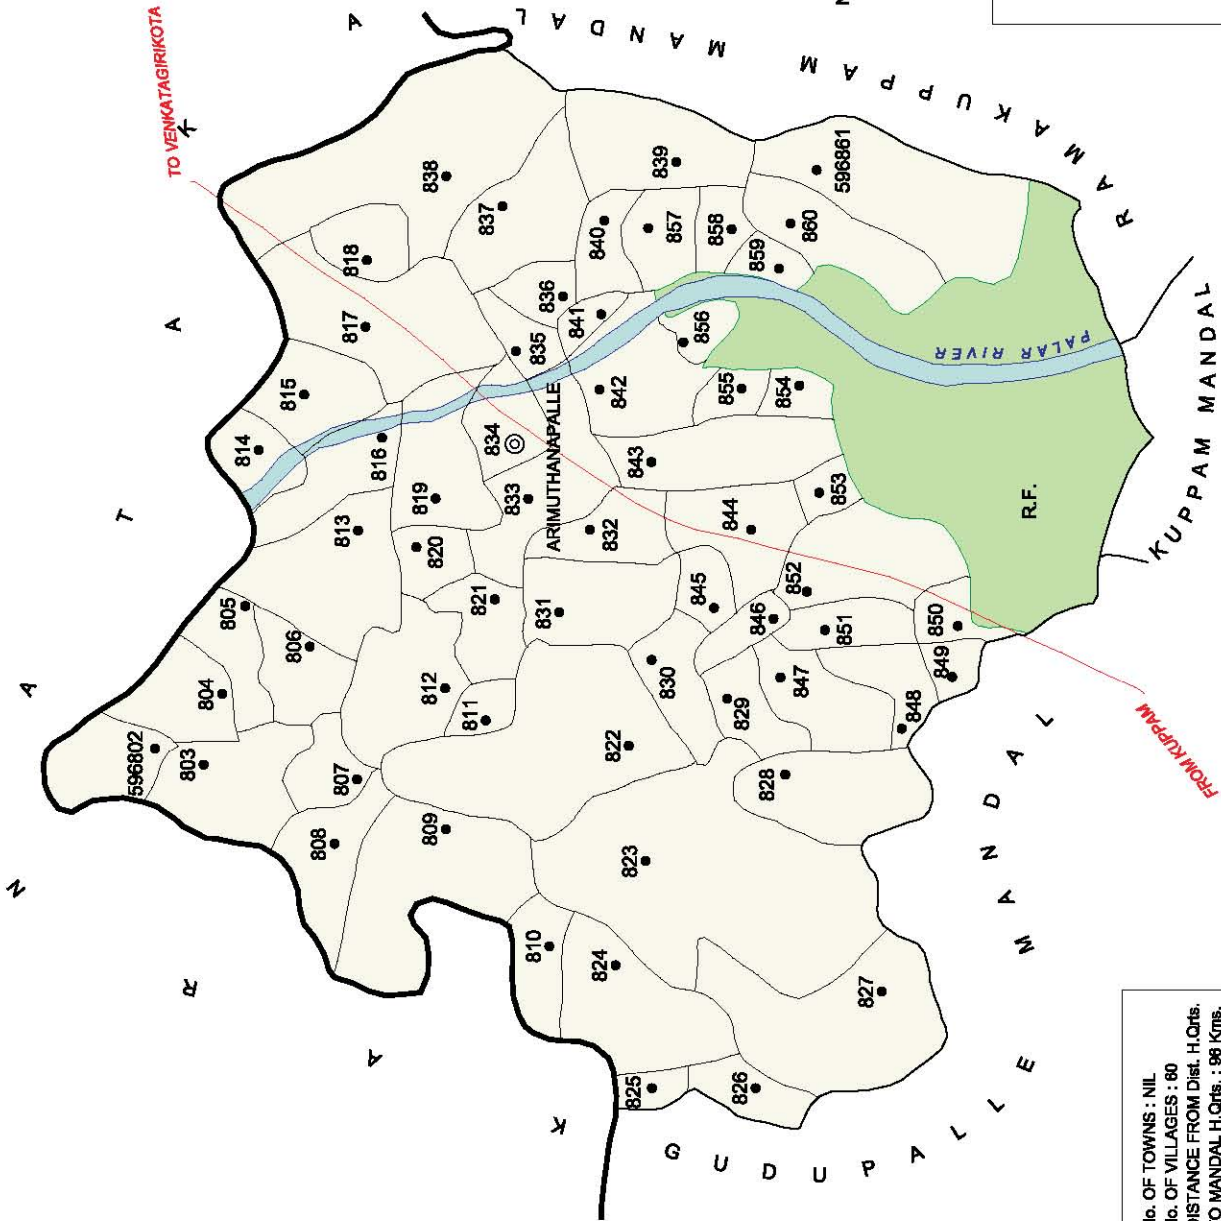

INDIA
ANDHRA PRADESH
SANTHIPURAM MANDAL
CHITTOOR DISTRICT

Note:- Santhipuram is Hamlet of Arimuthanapalle Village (834)

—————	BOUNDARY, STATE.....
—————	BOUNDARY, MANDAL.....
—————	BOUNDARY, VILLAGE WITH L.C. No.....
⊙	HEADQUARTERS, MANDAL.....
—————	OTHER IMPORTANT ROADS.....
~~	RIVER / STREAM / TANK.....
■	FOREST.....
596861	
■	R.F.

No. OF TOWNS : NIL
No. OF VILLAGES : 60
DISTANCE FROM Dist. H.Qrts.
TO MANDAL H.Qrts. : 96 Kms.