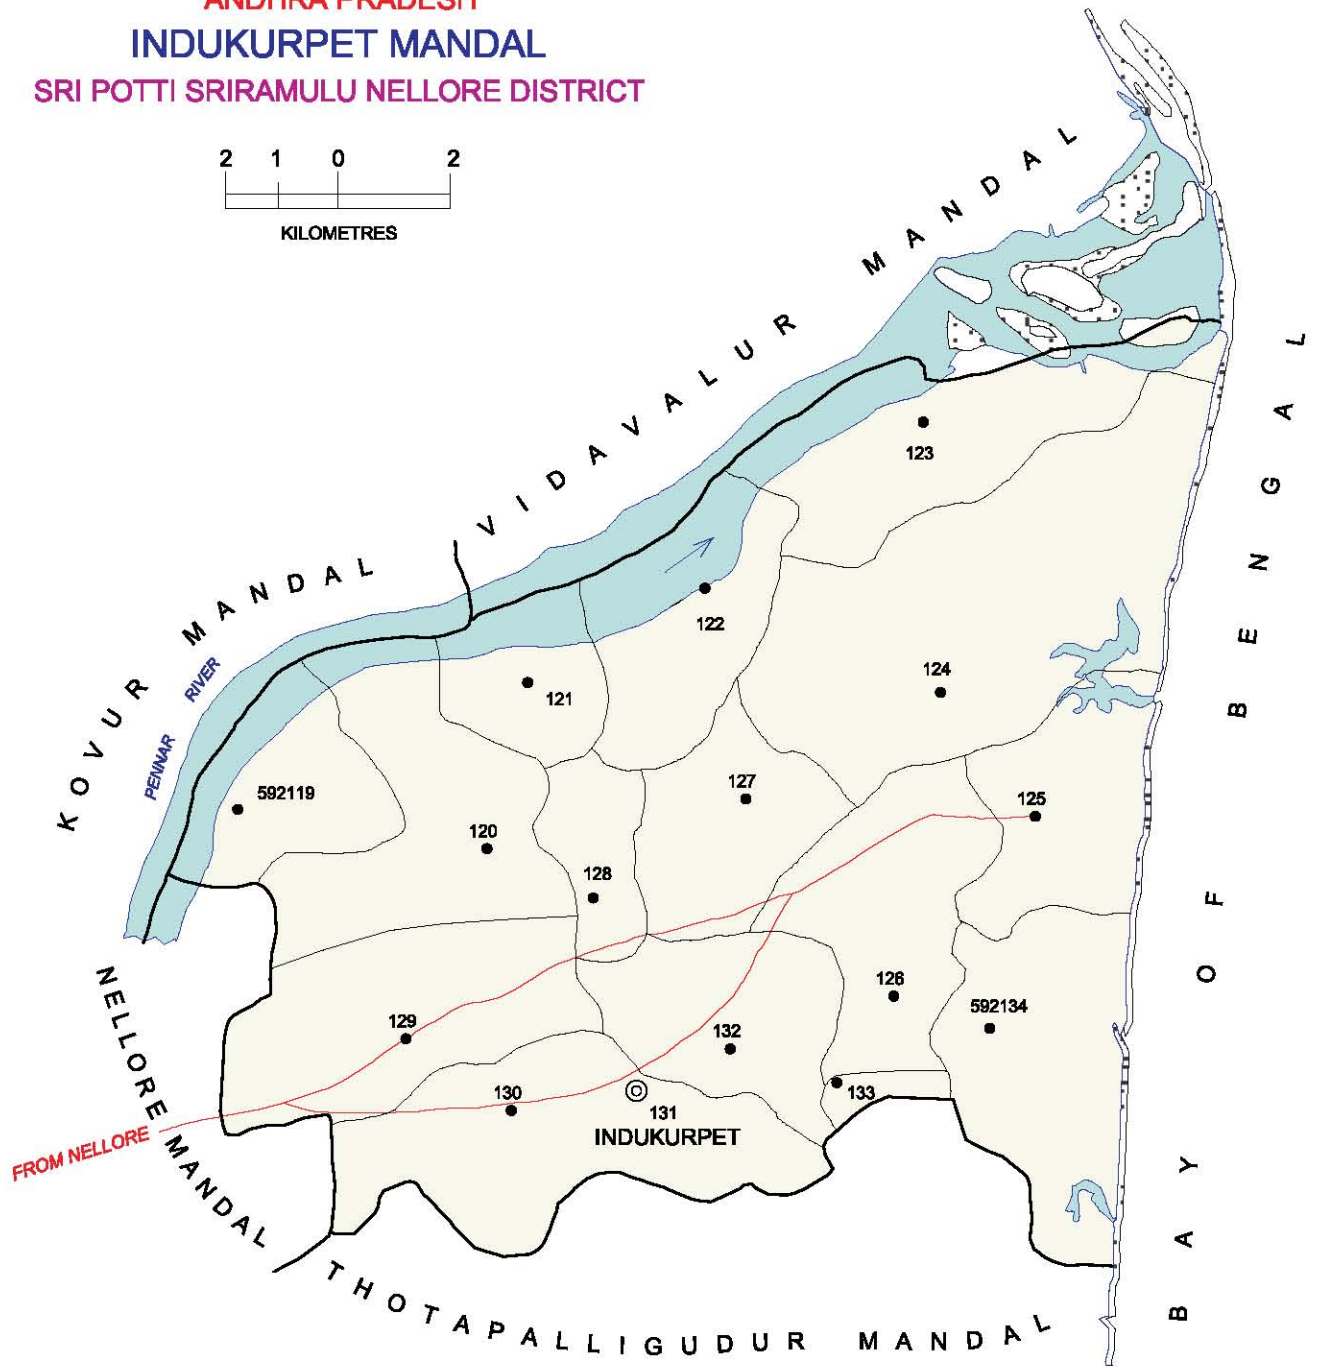

INDIA
ANDHRA PRADESH
INDUKURPET MANDAL
SRI POTTI SRIRAMULU NELLORE DISTRICT

No. OF TOWNS : NIL
No. OF VILLAGES : 16
DISTANCE FROM Dist. H.Qtrs.
TO MANDAL : 15 Kms.

BOUNDARY, MANDAL	—
BOUNDARY, VILLAGE WITH L.C.No	592134
HEADQUARTERS, MANDAL	⊙
OTHER IMPORTANT ROADS.....	—
RIVER/STREAM/TANK