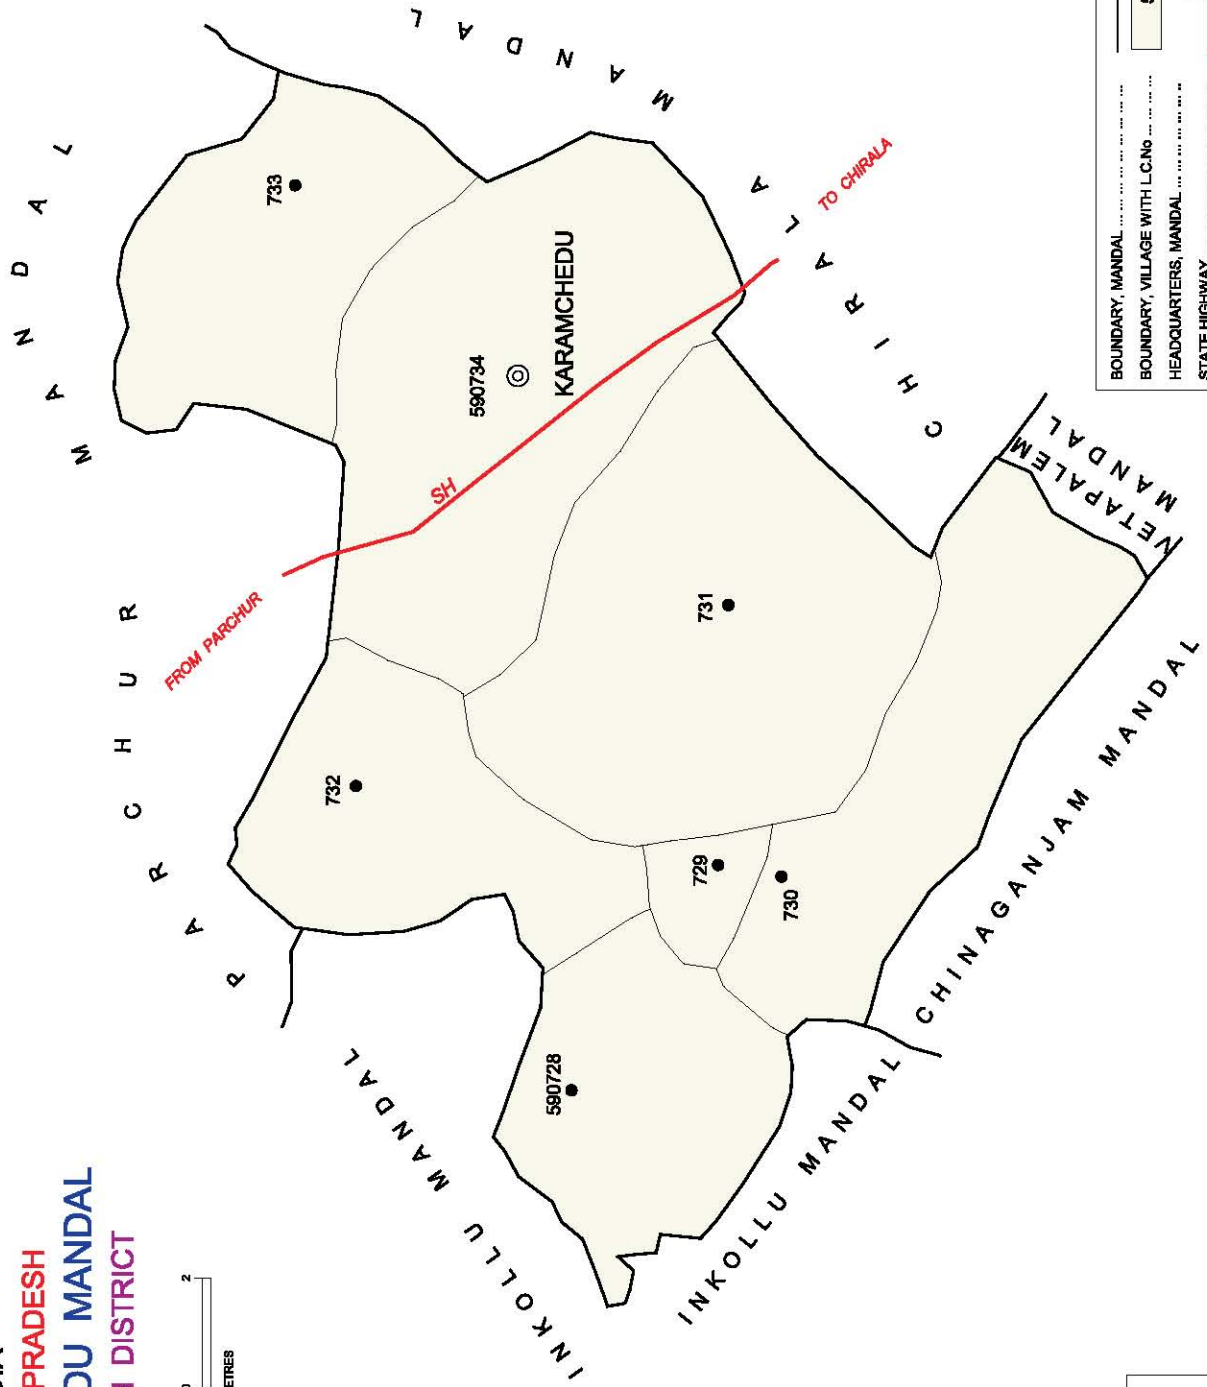

INDIA
ANDHRA PRADESH
KARAMCHEDU MANDAL
PRAKASAM DISTRICT

.....	BOUNDARY, MANDAL
.....	BOUNDARY, VILLAGE WITH L.C.No
.....	HEADQUARTERS, MANDAL
.....	STATE HIGHWAY

590734

SH

No. OF TOWNS : NIL
No. OF VILLAGES : 7
DISTANCE FROM Dist. H.Qtrs.
TO MANDAL H.Qtrs. : 50 Kms.