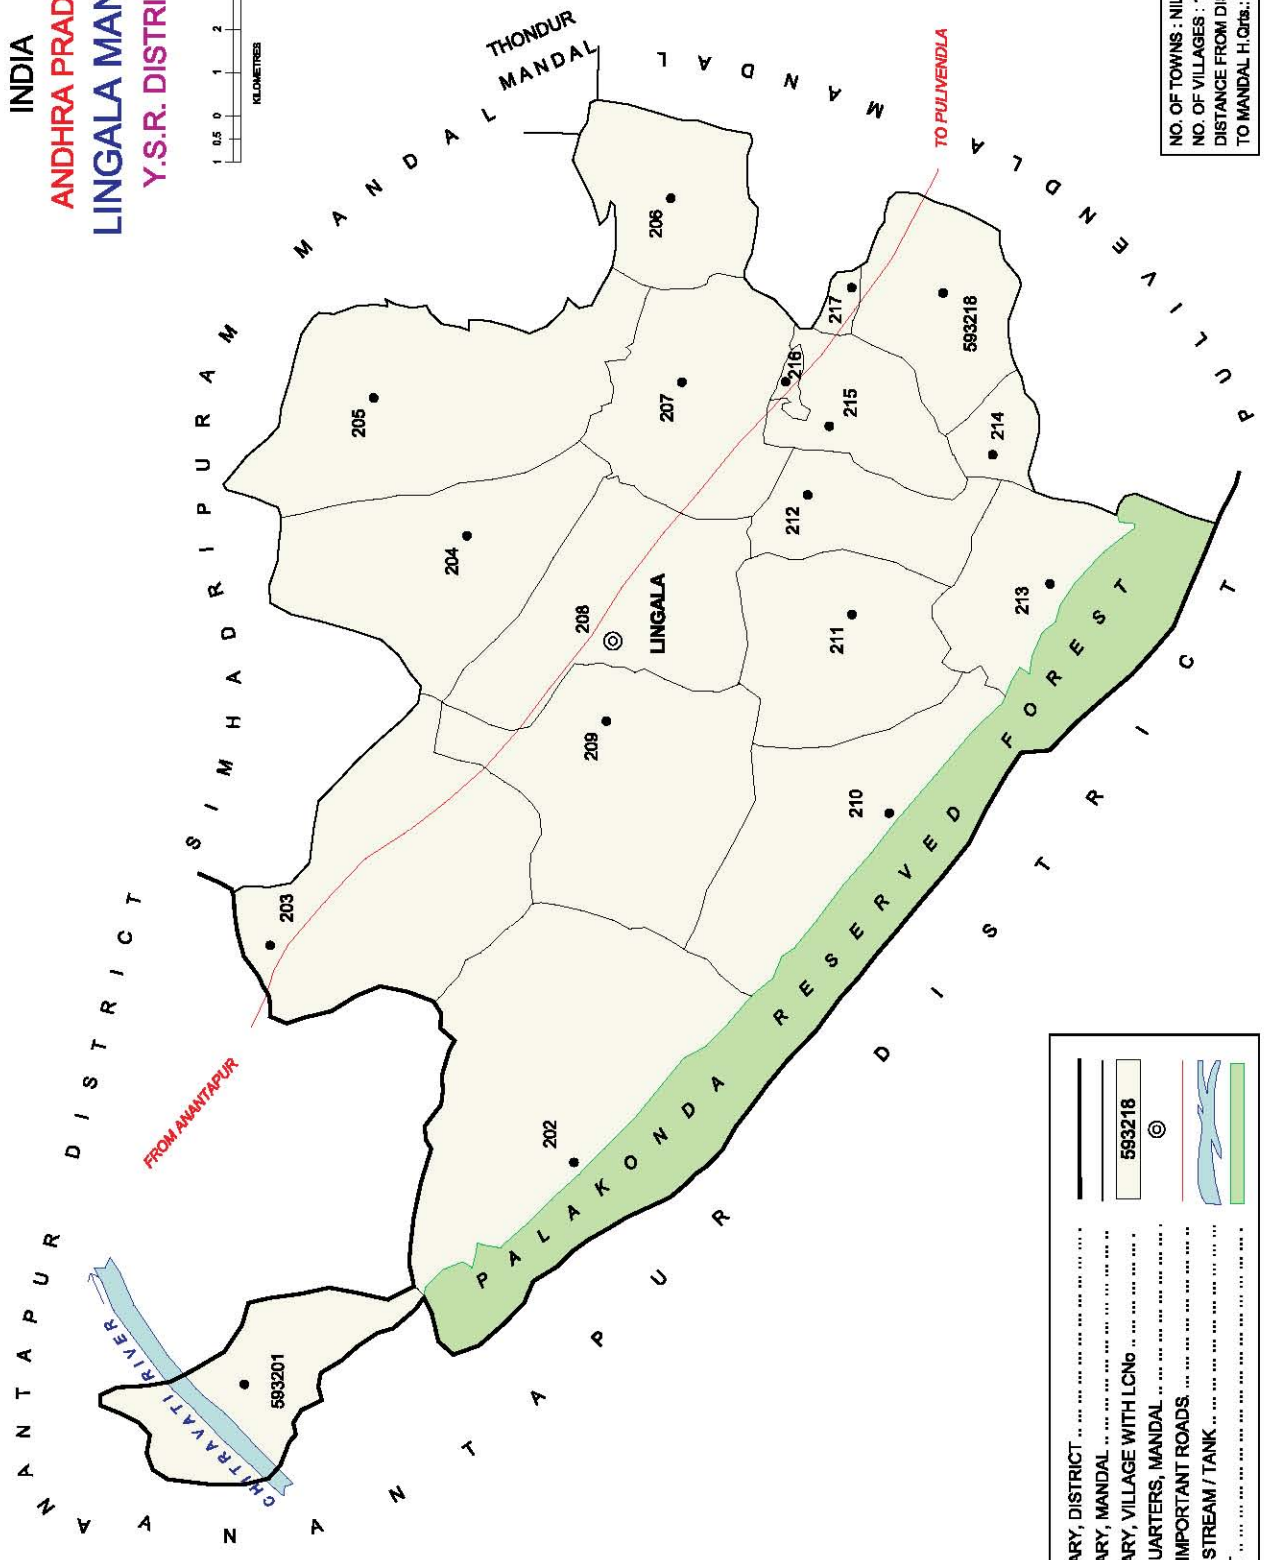

INDIA
ANDHRA PRADESH
LINGALA MANDAL
Y.S.R. DISTRICT

NO. OF TOWNS : NIL
NO. OF VILLAGES : 18
DISTANCE FROM DIST. H. Qtrs.
TO MANDAL H. Qtrs. : 92 Kms.

BOUNDARY, DISTRICT	.....
BOUNDARY, MANDAL	.....
BOUNDARY, VILLAGE WITH LCNb	.....
HEAD QUARTERS, MANDAL	⊙
OTHER IMPORTANT ROADS	.....
RIVER / STREAM / TANK	.....
FOREST	.....