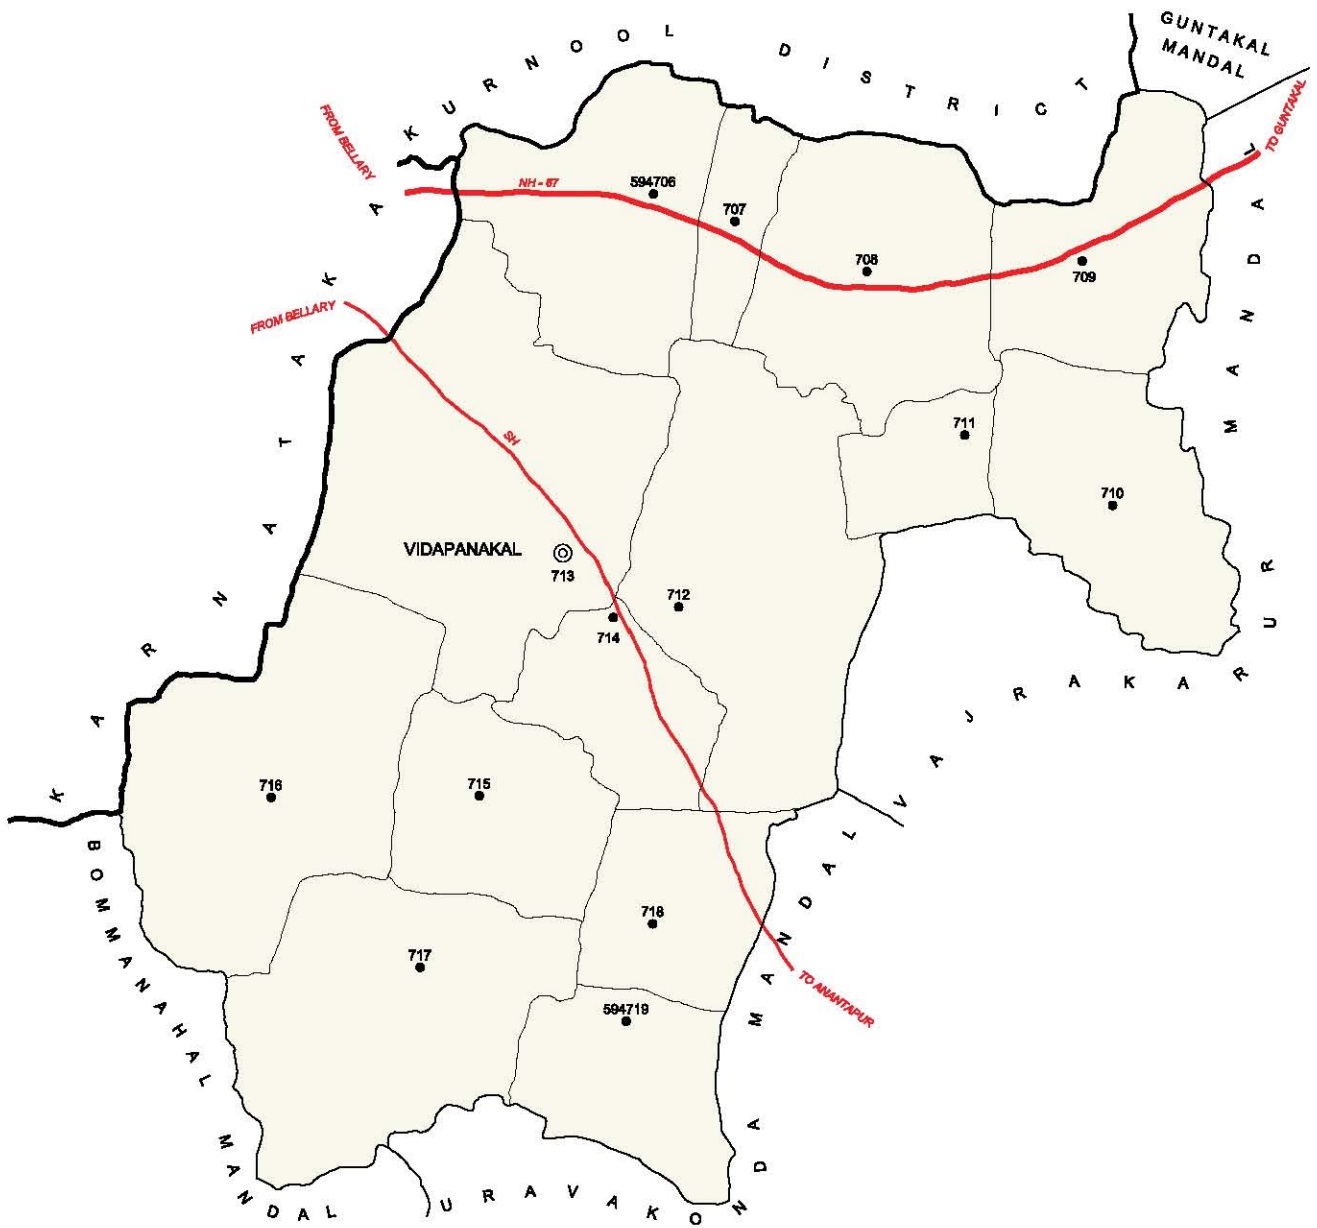

INDIA
ANDHRA PRADESH
VIDAPANAKAL MANDAL
ANANTAPUR DISTRICT

No. OF TOWNS : NIL
No. OF VILLAGES : 14
DISTANCE FROM Dist H.Qrbs.
TO MANDAL H.Qrbs. : 72 Kms.

BOUNDARY, STATE	—————
BOUNDARY, DISTRICT	—————
BOUNDARY, MANDAL	—————
BOUNDARY, VILLAGE WITH L C No	594706
HEADQUARTERS, MANDAL	⊙
NATIONAL HIGHWAY	NH-87
STATE HIGHWAY	SH