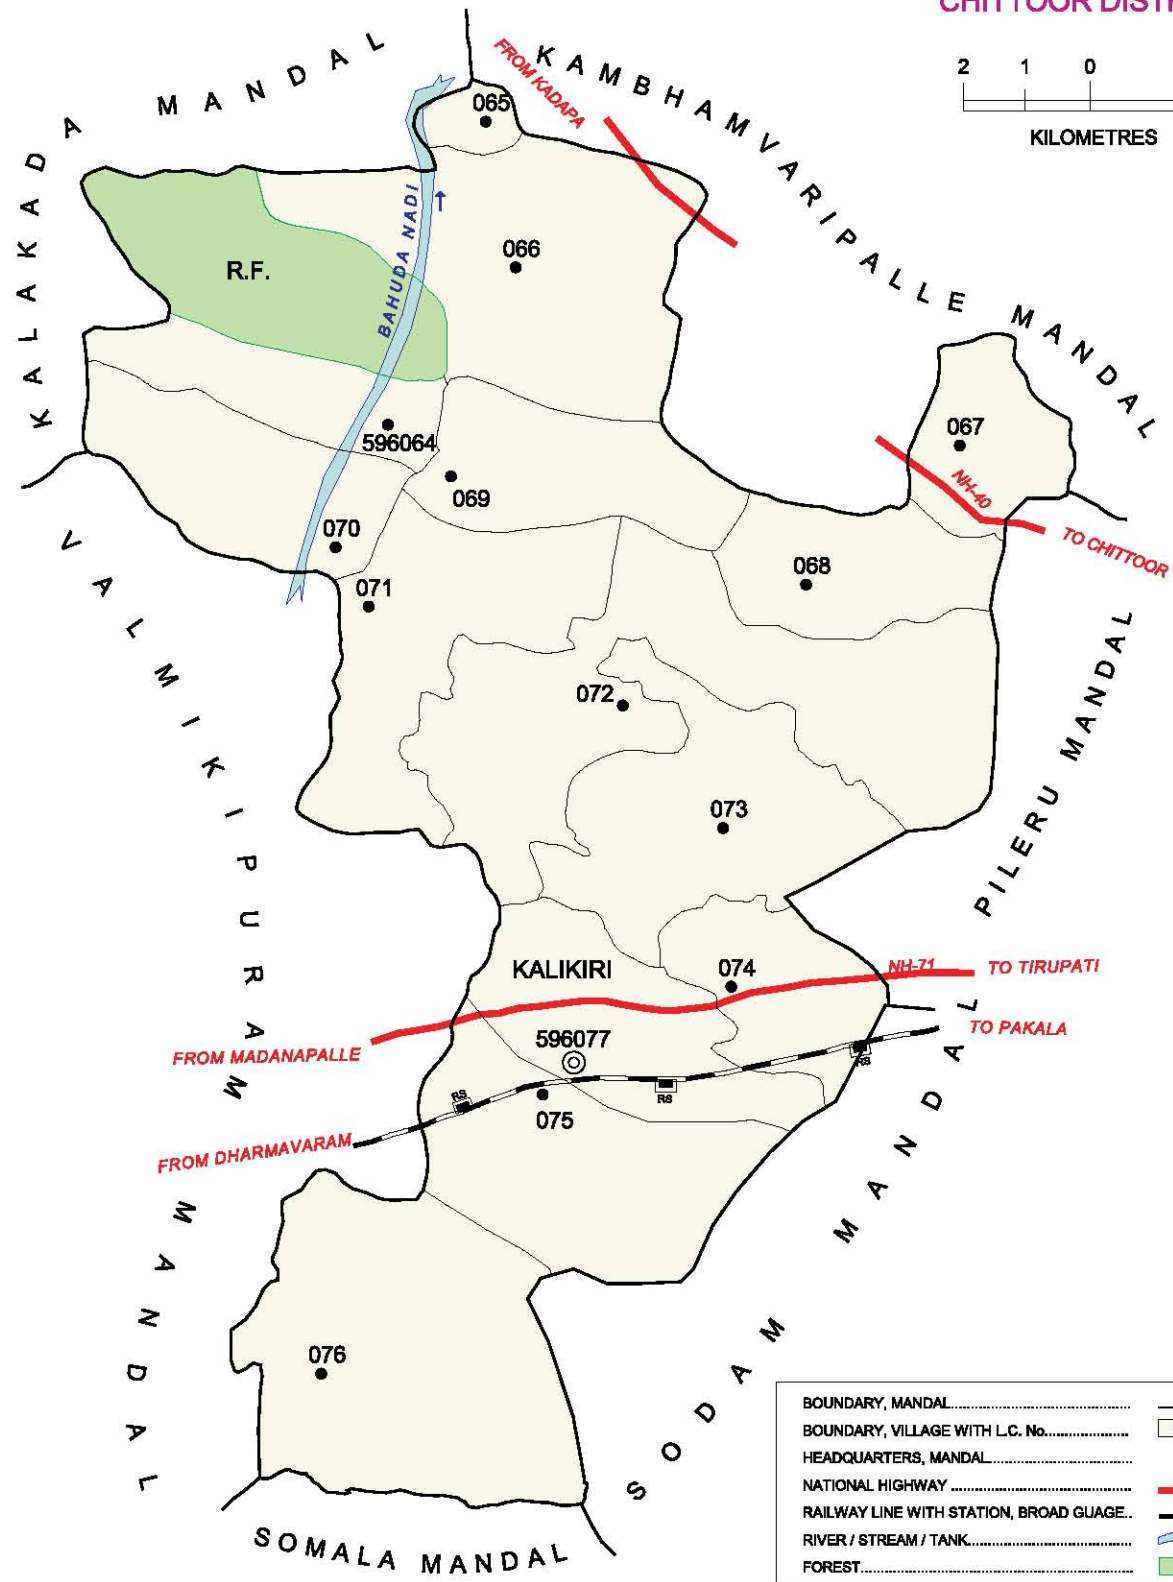

No. OF TOWNS : NIL
No. OF VILLAGES : 14
DISTANCE FROM Dist. H.Qrts.
TO MANDAL H.Qrts. : 64 Kms.

INDIA
ANDHRA PRADESH
KALIKIRI MANDAL
CHITTOOR DISTRICT

BOUNDARY, MANDAL.....	—————
BOUNDARY, VILLAGE WITH L.C. No.....	596077
HEADQUARTERS, MANDAL.....	⊙
NATIONAL HIGHWAY.....	NH-71
RAILWAY LINE WITH STATION, BROAD GAUGE..	RS
RIVER / STREAM / TANK.....	
FOREST.....	R.F.