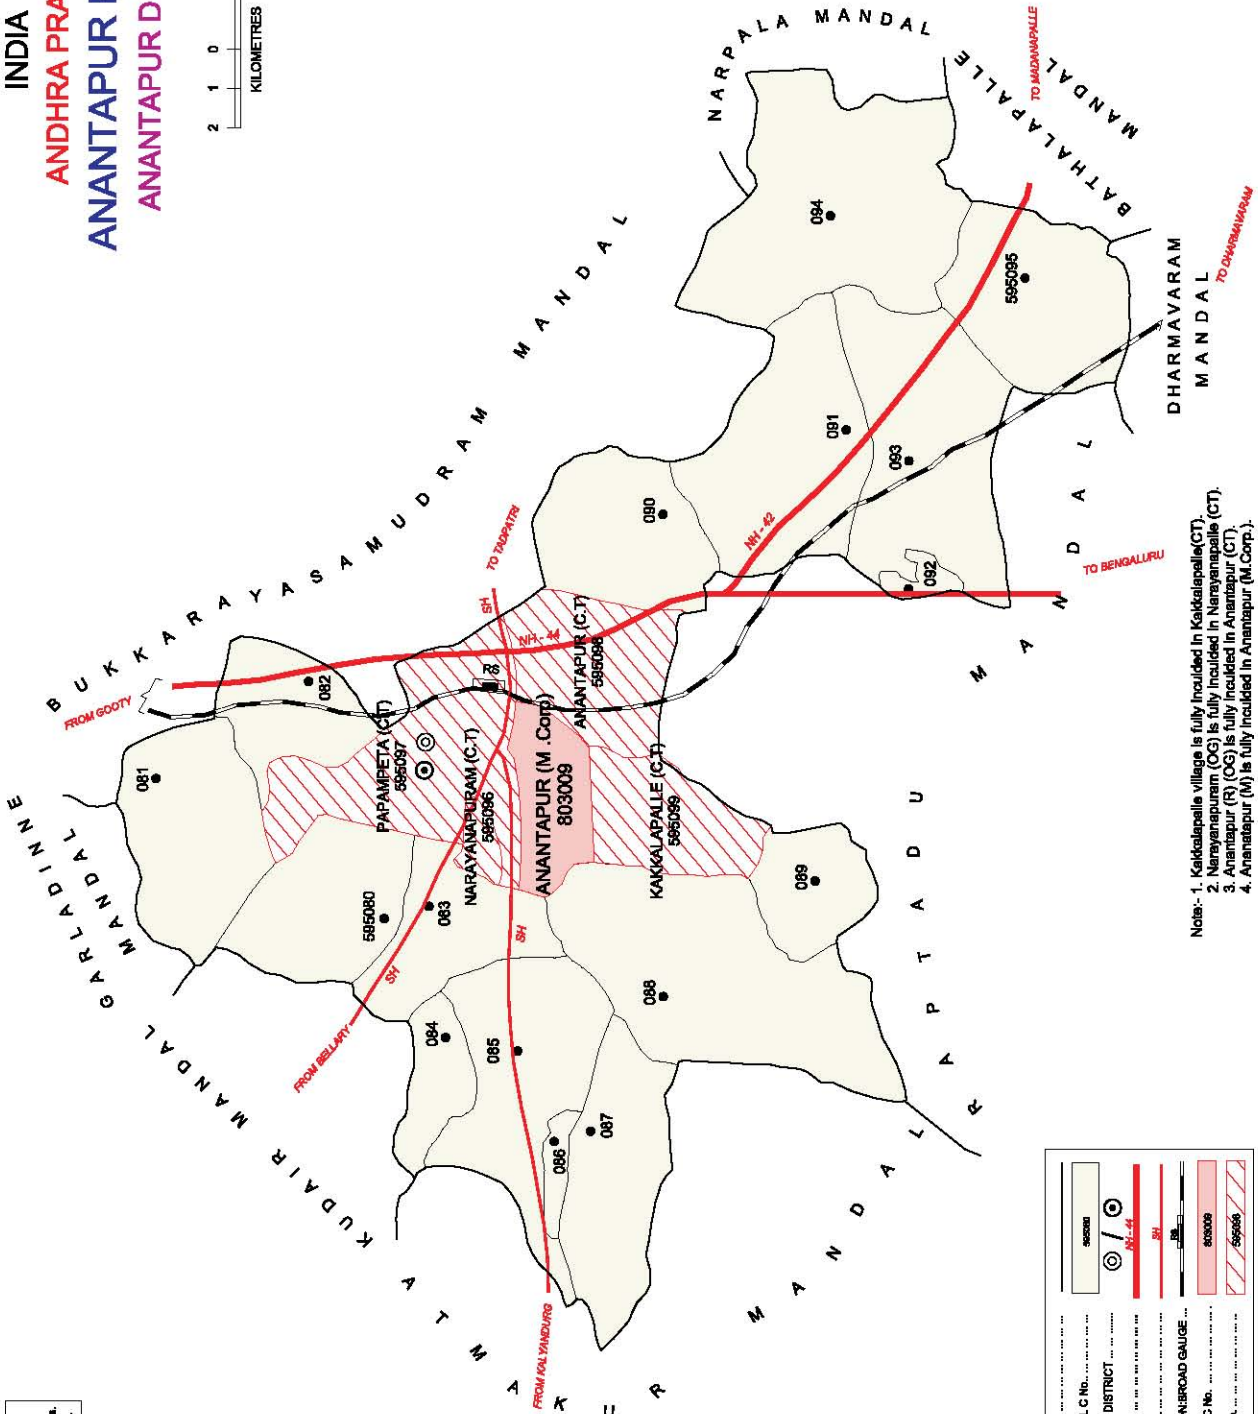

No. OF TOWNS : NIL  
 No. OF VILLAGES : 14  
 DISTANCE FROM Dist H. Qtrs.  
 TO MANDAL H. Qtrs. : 5 Kms.

INDIA  
**ANDHRA PRADESH**  
**ANANTAPUR MANDAL**  
**ANANTAPUR DISTRICT**

No. OF TOWNS : 4  
 No. OF VILLAGES : 16  
 DISTANCE FROM Dist H.Q. to  
 TO MANDAL H.Q. : 0 Kms.