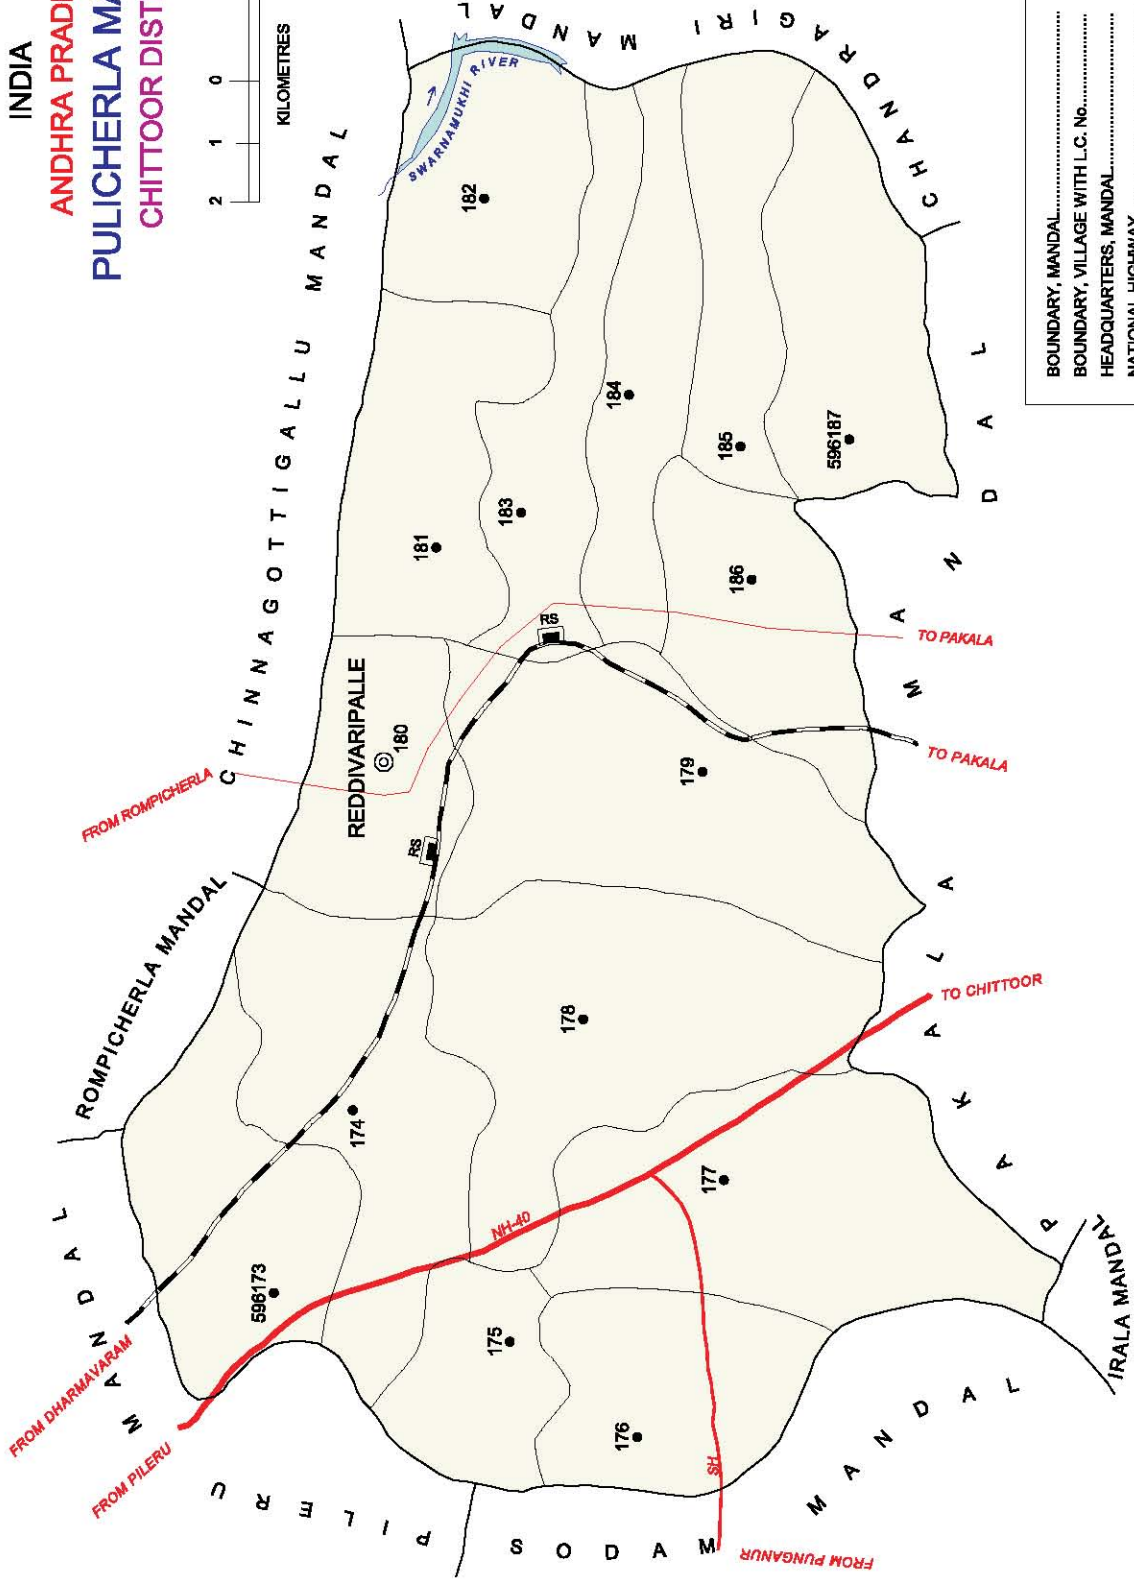

INDIA
ANDHRA PRADESH
PULICHERLA MANDAL
CHITTOOR DISTRICT

	BOUNDARY, MANDAL
	BOUNDARY, VILLAGE WITH L.C. No.
	HEADQUARTERS, MANDAL
	NATIONAL HIGHWAY
	STATE HIGHWAY
	OTHER IMPORTANT ROADS
	RAILWAY LINE WITH STATION, BROAD GAUGE.
	RIVER / STREAM / TANK.

Nr. OF TOWNS : NIL
No. OF VILLAGES : 15
DISTANCE FROM Dist. H.Qrbs.
TO MANDAL H.Qrbs. : 50 Kms.

Note :- Pulicherla is Hamlet of Reddivaripalle (180) village