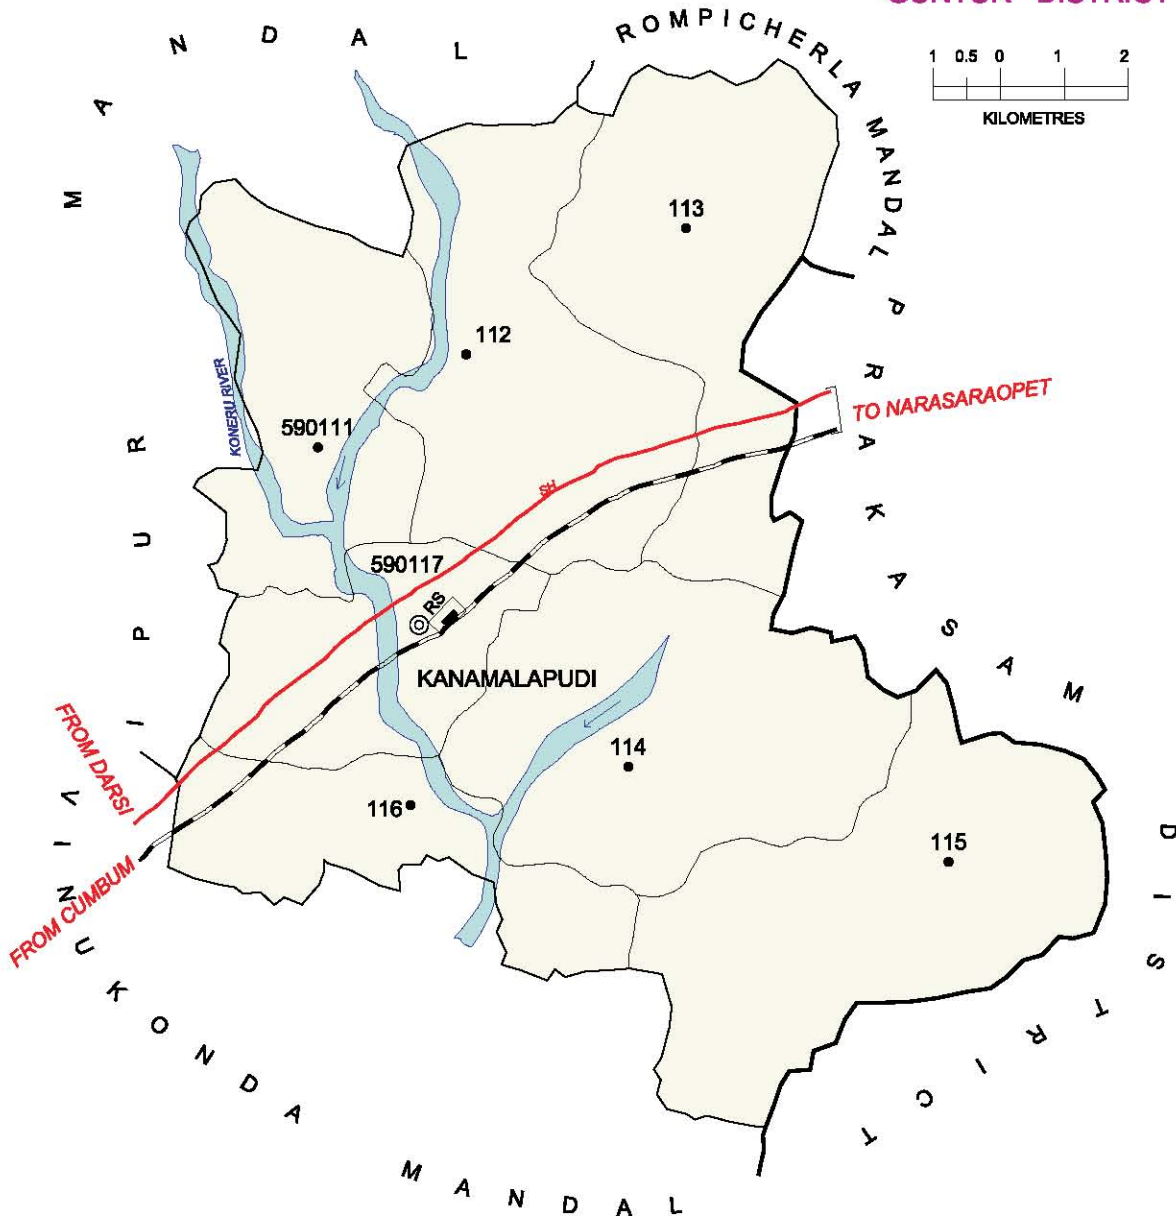

INDIA
ANDHRA PRADESH
SAVALYAPURAM MANDAL
GUNTUR DISTRICT

Note: Savalyapuram is hamlet of Kanamalapudi village(LCNo. 117)

No. OF TOWNS : NIL
No. OF VILLAGES : 7
DISTANCE FROM Dist. H.Qtrs.
TO MANDAL H. Qtrs.:65 Kms.

BOUNDARY, DISTRICT	—————
BOUNDARY, MANDAL	—————
BOUNDARY, VILLAGE WITH LC NO	————— 590111
HEADQUARTERS, MANDAL	⊙
STATE HIGHWAY	SH
RAILWAY LINE WITH STATION, BROAD GAUGE	RS
RIVER / STREAM / TANK	~~~~~