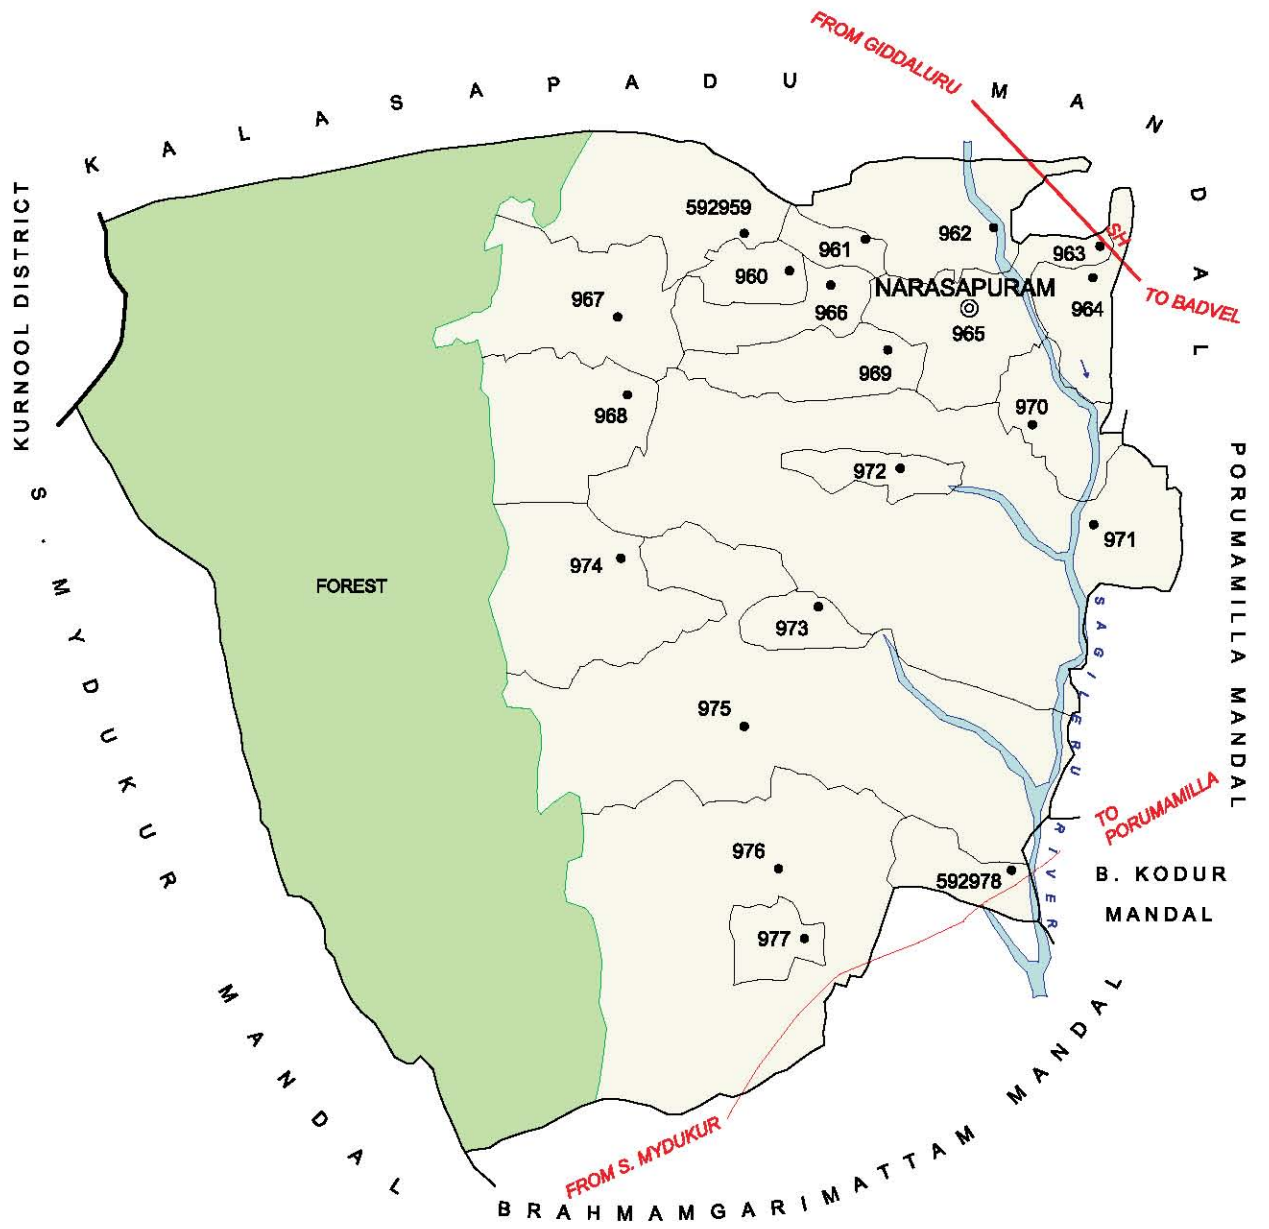

INDIA
ANDHRA PRADESH
SRI AVADHUTHA KASINAYANA MANDAL
Y.S.R. DISTRICT

NO. OF TOWNS : NIL
NO. OF VILLAGES : 20
DISTANCE FROM DIST. H. Qrts.
TO MANDAL H.Qrts. :75 Kms.

Note: Sri Avadhutha Kasinayana is hamlet of Narsapuram village.

BOUNDARY, DISTRICT	
BOUNDARY, MANDAL	
BOUNDARY, VILLAGE WITH LCNo	
HEAD QUARTERS, MANDAL	
STATE HIGHWAY	
OTHER IMPORTANT ROADS	
RIVER / STREAM / TANK	
FOREST