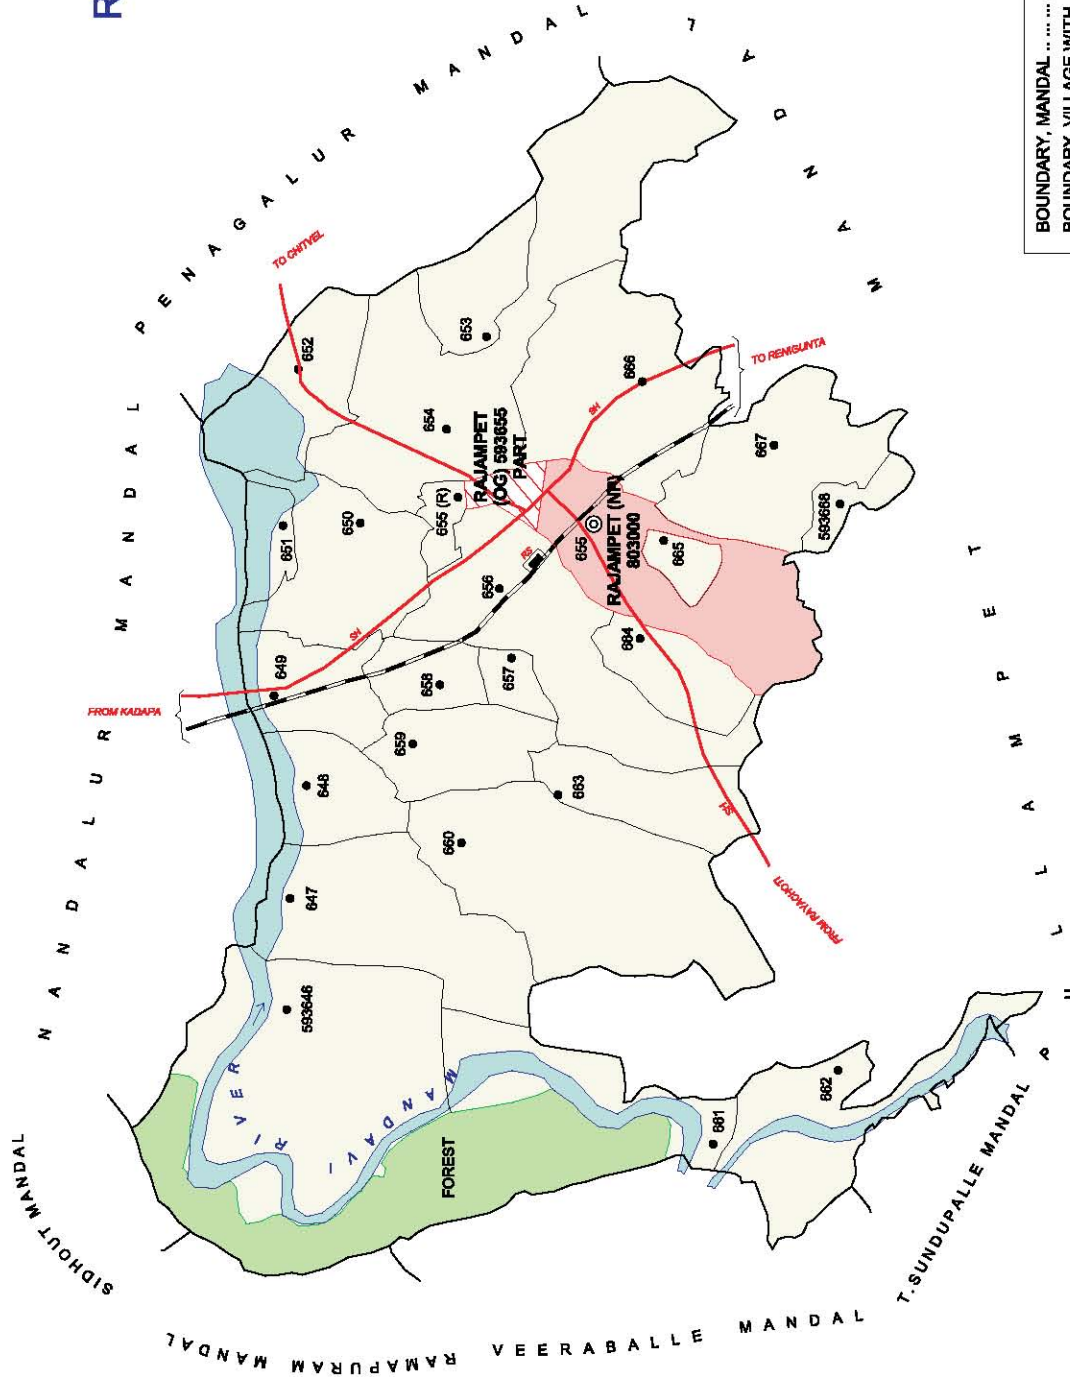

INDIA
ANDHRA PRADESH
RAJAMPET MANDAL
Y.S.R. DISTRICT

.....	BOUNDARY, MANDAL
.....	BOUNDARY, VILLAGE WITH LC No
.....	HEAD QUARTERS, MANDAL
.....	STATE HIGHWAY
.....	RAILWAY LINE WITH STATION, BROAD GAUGE
.....	RIVER / STREAM / TANK
.....	STATUTORY TOWN WITH L.C. NO.
.....	CENSUS TOWN / OG WITH L.C. NO.

Note : Rajampet village is partly included in
Rajampet (NP),
Rajampet (R) village is partly OG to
Rajampet (NP).

NO. OF TOWNS : 1
NO. OF VILLAGES : 23
DISTANCE FROM DIST. H. Qtrs.
TO MANDAL : 53 Kms.