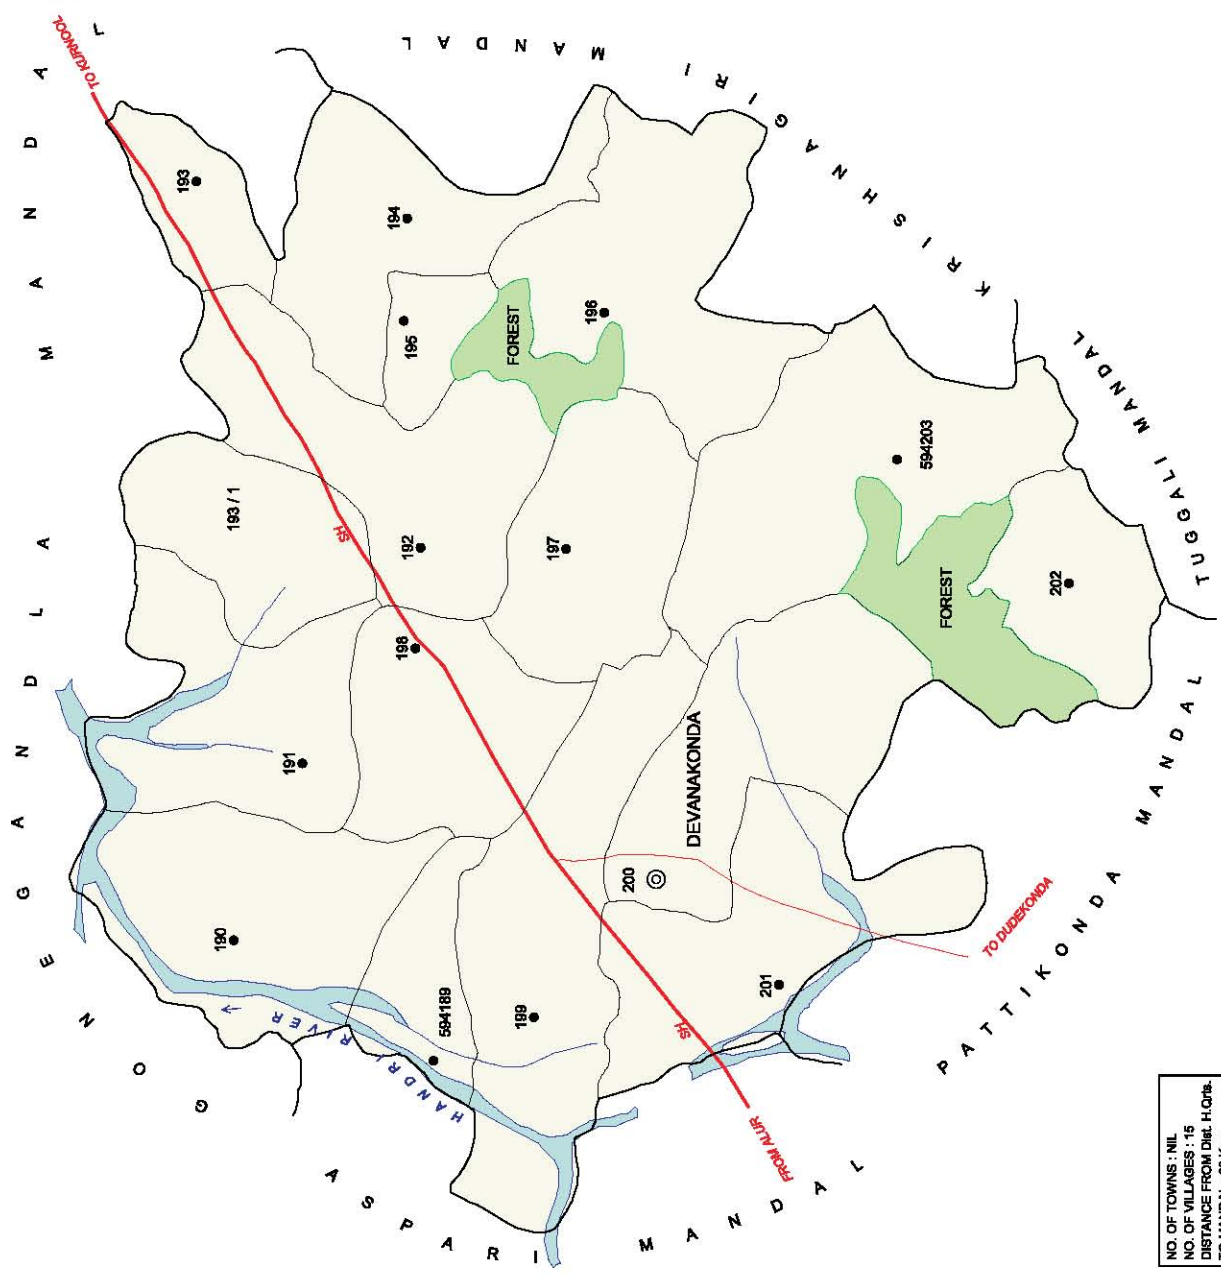

INDIA
ANDHRA PRADESH
DEVANAKONDA MANDAL
KURNOOL DISTRICT

BOUNDARY, MANDAL	594203
BOUNDARY, VILLAGE WITH L.C. No.	⊙
HEADQUARTERS, MANDAL	SH
STATE HIGHWAY	—
OTHER IMPORTANT ROADS	—
RIVER/STREAM/TANK	—
FOREST	—

NO. OF TOWNS : NIL
NO. OF VILLAGES : 15
DISTANCE FROM Dist. H.Q. to
TO MANDAL : 82 Kms.