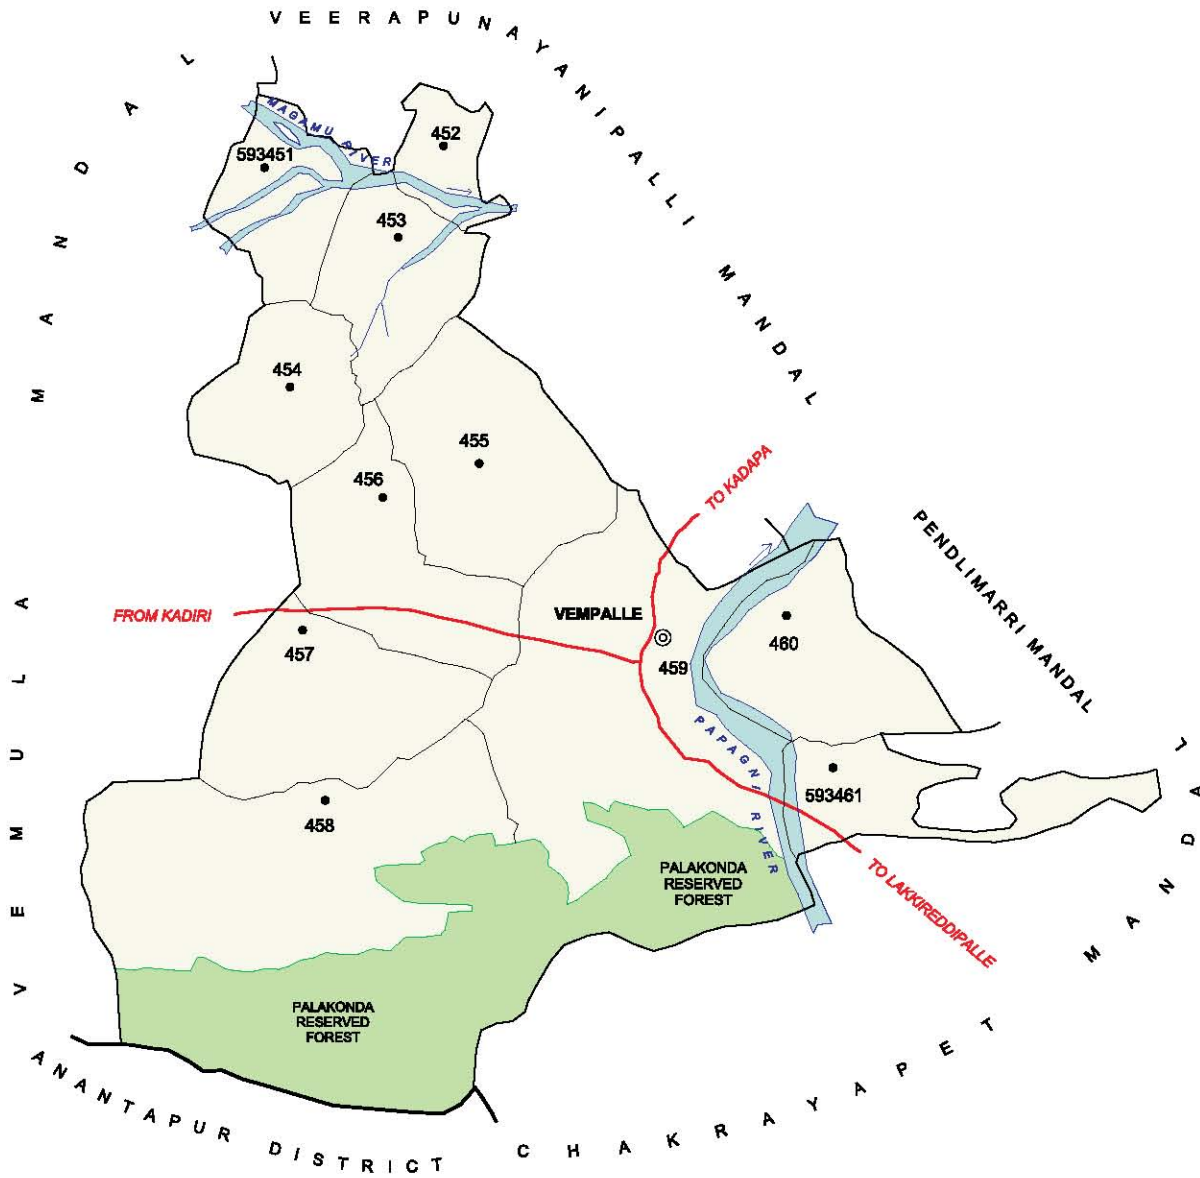

NO. OF TOWNS : NIL  
 NO. OF VILLAGES : 28  
 DISTANCE FROM DIST. H. Qtrs.  
 TO MANDAL H.Qtrs.: 22 Kms.

**INDIA**  
**ANDHRA PRADESH**  
**VEMPALLE MANDAL**  
**Y.S.R. DISTRICT**

NO. OF TOWNS : NIL  
 NO. OF VILLAGES : 11  
 DISTANCE FROM DIST. H. Qrts.  
 TO MANDAL : 100 Kms.