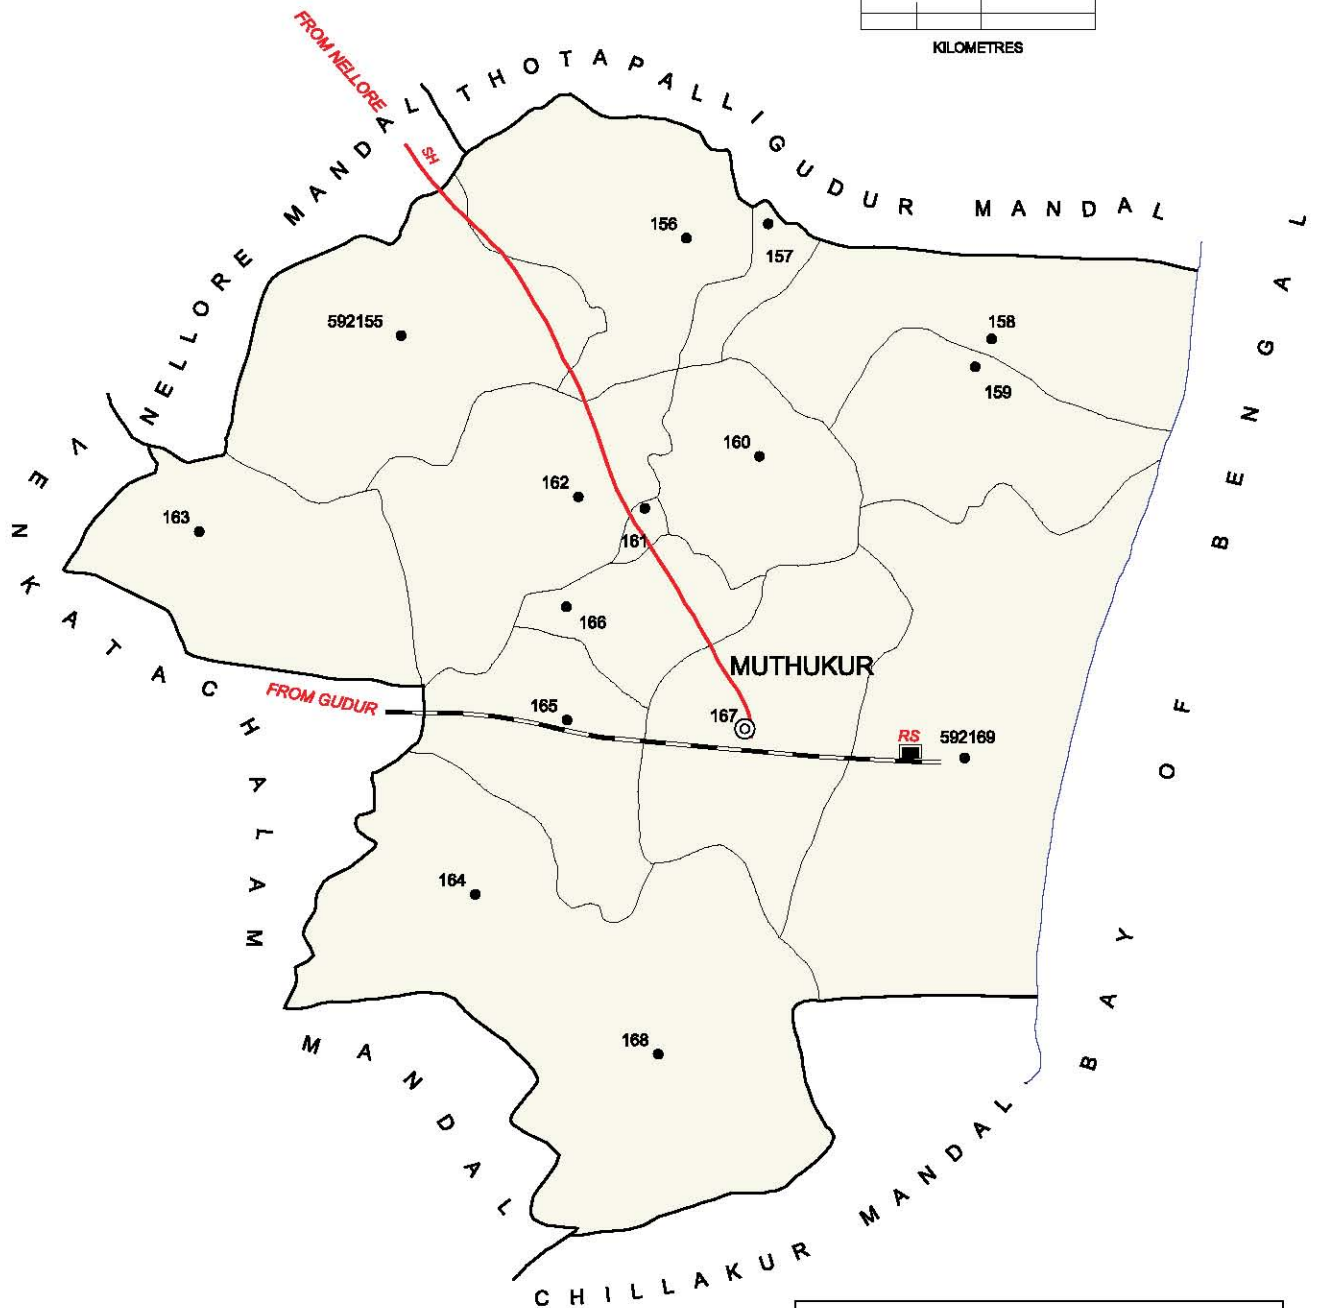

INDIA
ANDHRA PRADESH
MUTHUKUR MANDAL
SRI POTTI SRIRAMULU NELLORE DISTRICT

No. OF TOWNS : NIL
No. OF VILLAGES : 16
DISTANCE FROM Dist. H. Qtrs.
TO MANDAL : 22 Kms.

BOUNDARY, MANDAL	—————
BOUNDARY, VILLAGE WITH L.C.No	592155
HEADQUARTERS, MANDAL	⊙
STATE HIGHWAY	SH
RAILWAYLINE WITH STATION , BROAD GAUGE	RS