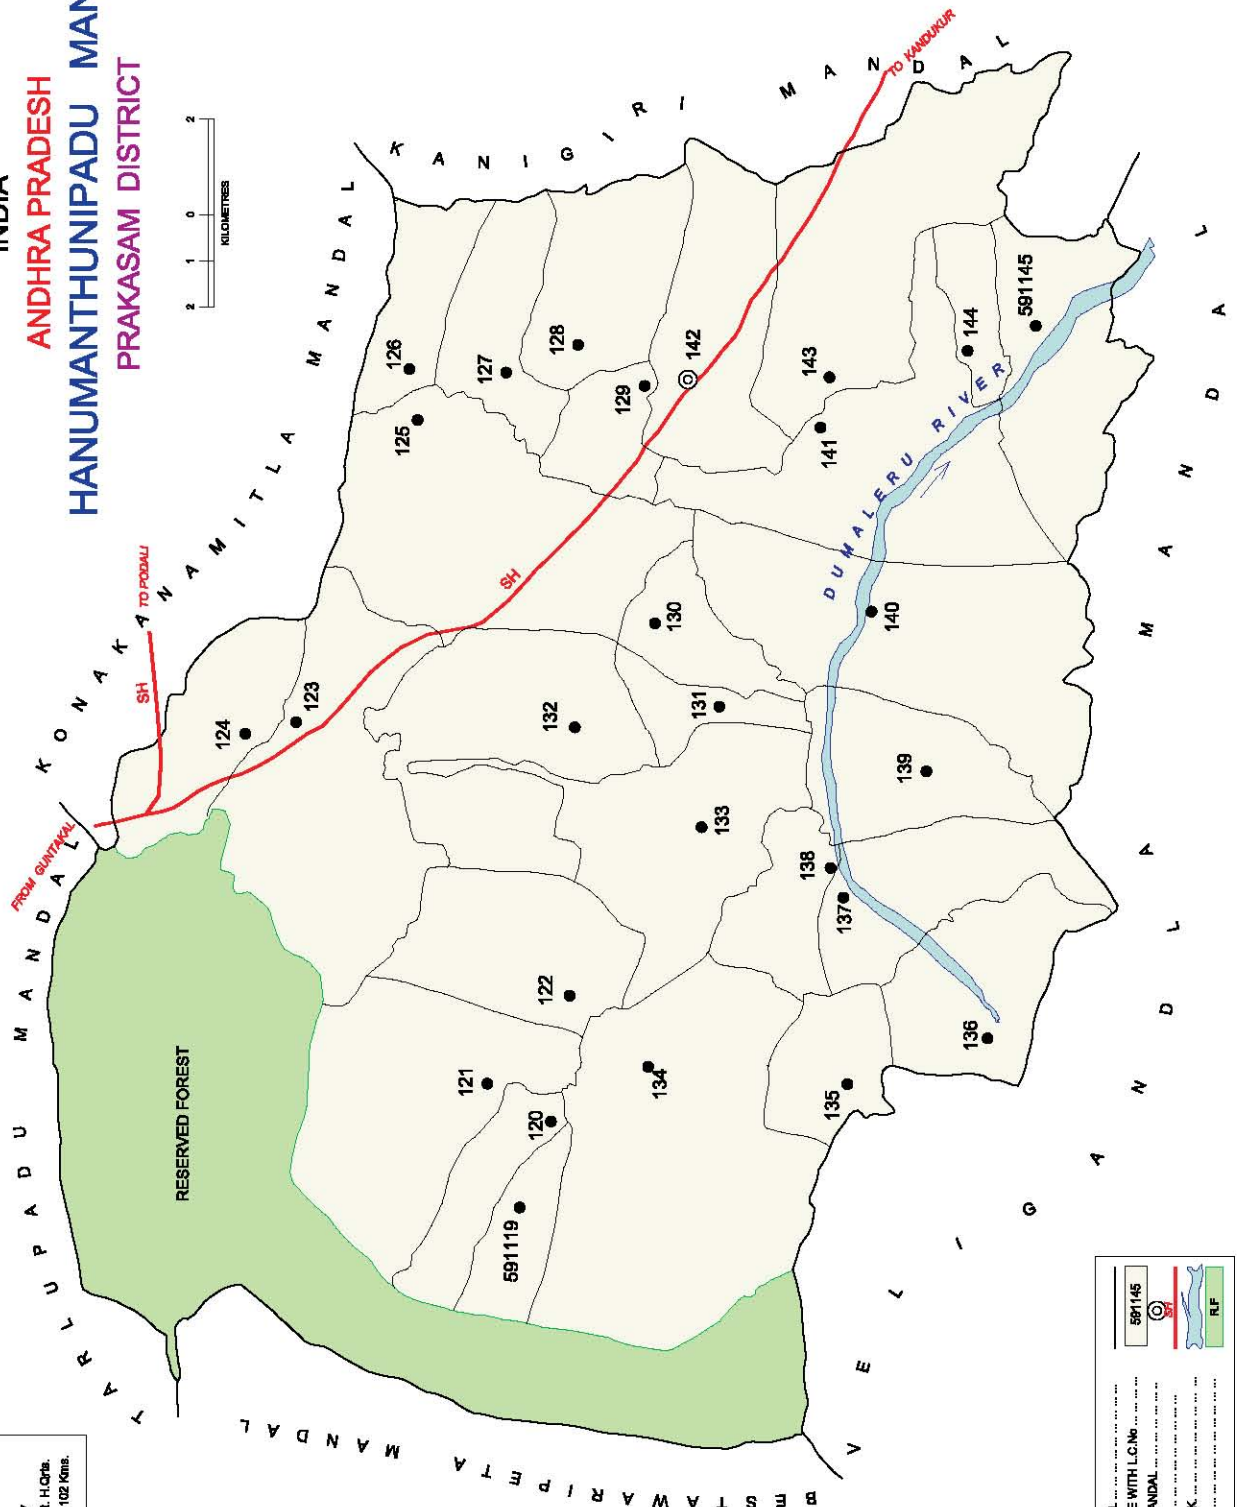

INDIA
ANDHRA PRADESH
HANUMANTHUNIPADU MANDAL
PRAKASAM DISTRICT

No. of Towns : NIL
No. of Villages : 27
Distance from Dist. H. Qrs.
to Mandal H. Qrs. : 102 Kms.

BOUNDARY, MANDAL	591145
BOUNDARY, VILLAGE WITH L.C.No	SH
HEADQUARTERS, MANDAL	RF
STATE HIGHWAY	
RIVERS/TREAMTANK	
FOREST