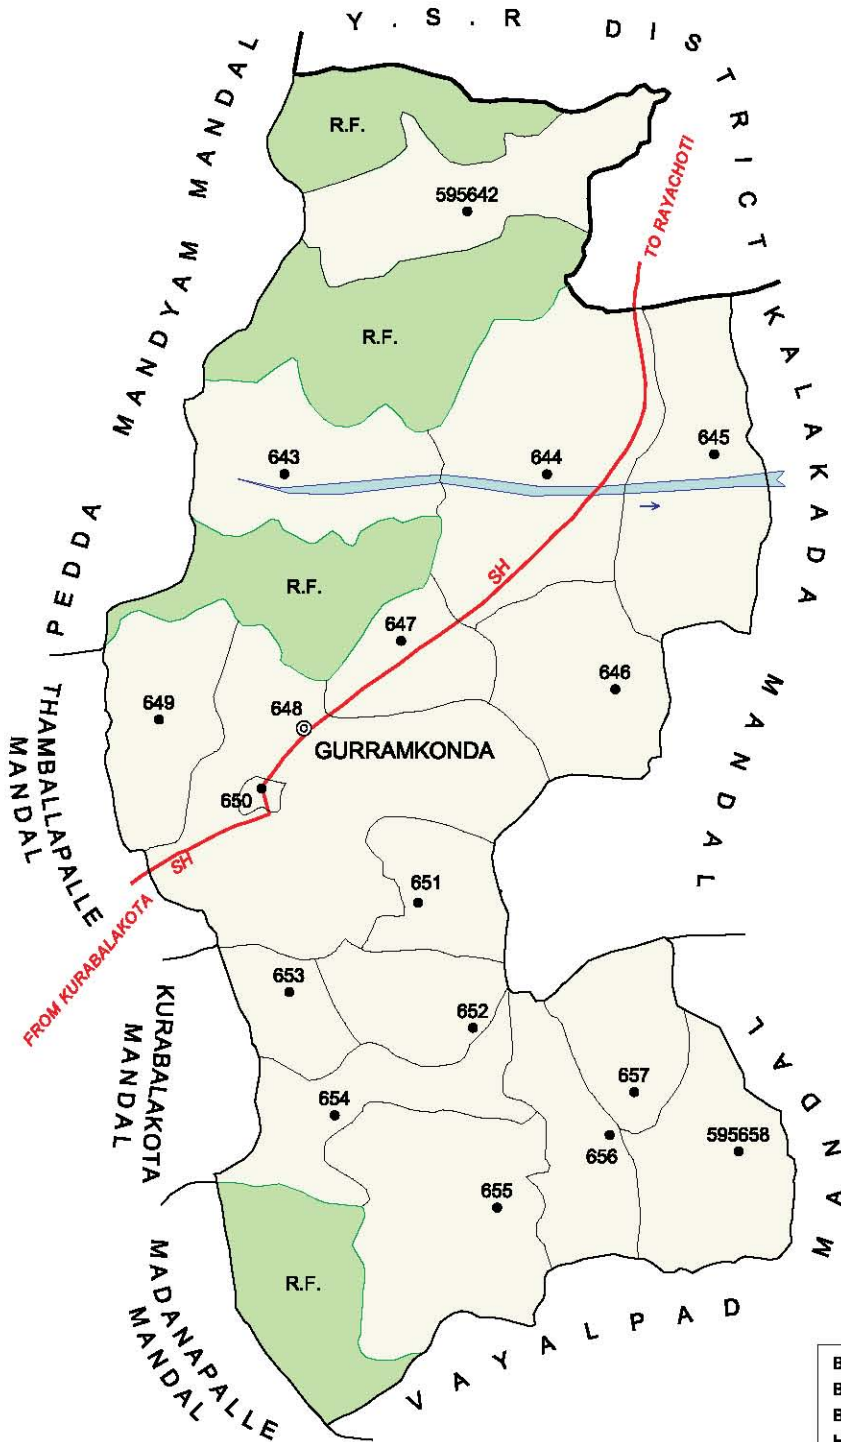

No. OF TOWNS : NIL
No. OF VILLAGES : 17
DISTANCE FROM Dist. H.Qrts.
TO MANDAL H.Qrts. : 88 Kms.

INDIA
ANDHRA PRADESH
GURRAMKONDA MANDAL
CHITTOOR DISTRICT

BOUNDARY, DISTRICT.....	—————
BOUNDARY, MANDAL.....	—————
BOUNDARY, VILLAGE WITH L.C. No.....	595658
HEADQUARTERS, MANDAL.....	⊙
STATE HIGHWAY.....	SH
RIVER/STREAM/TANK.....	~~~~~
FOREST.....	R.F.