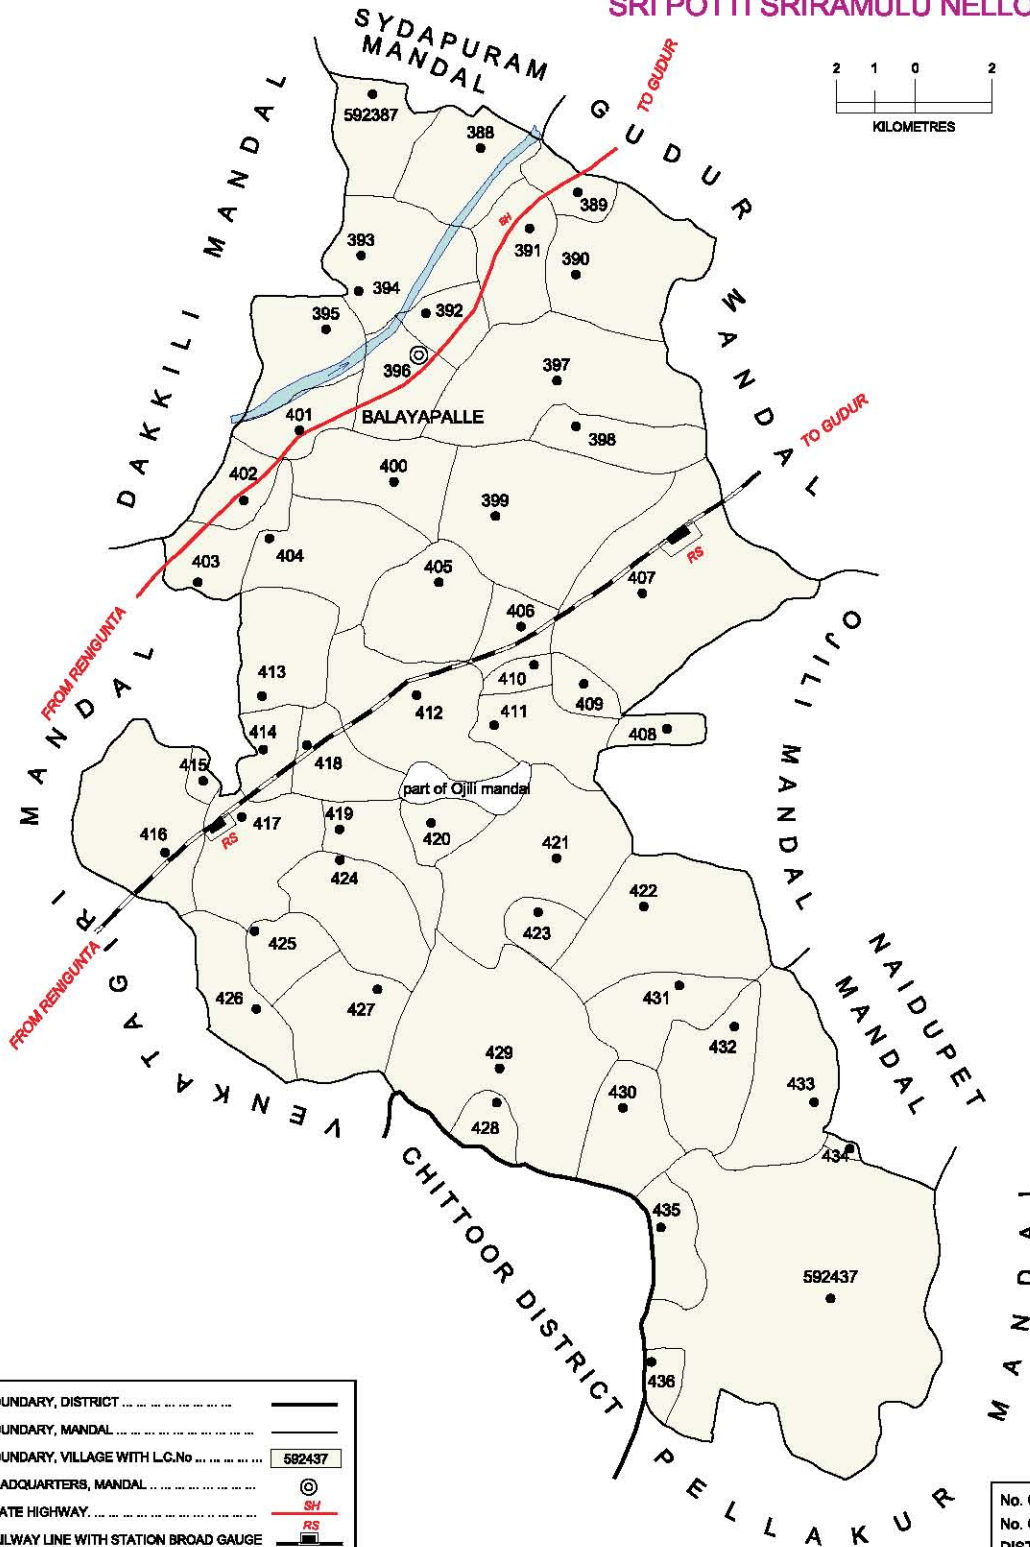

INDIA
ANDHRA PRADESH
BALAYAPALLE MANDAL
SRI POTTI SRIRAMULU NELLORE DISTRICT

BOUNDARY, DISTRICT	———
BOUNDARY, MANDAL	———
BOUNDARY, VILLAGE WITH L.C.No	582437
HEADQUARTERS, MANDAL	⊙
STATE HIGHWAY	SH
RAILWAY LINE WITH STATION BROAD GAUGE	RS
RIVER /STREAM/TANK	

No. OF TOWNS : NIL
No. OF VILLAGES : 51
DISTANCE FROM Dist. H.Qtrs.
TO MANDAL : 67 Kms.