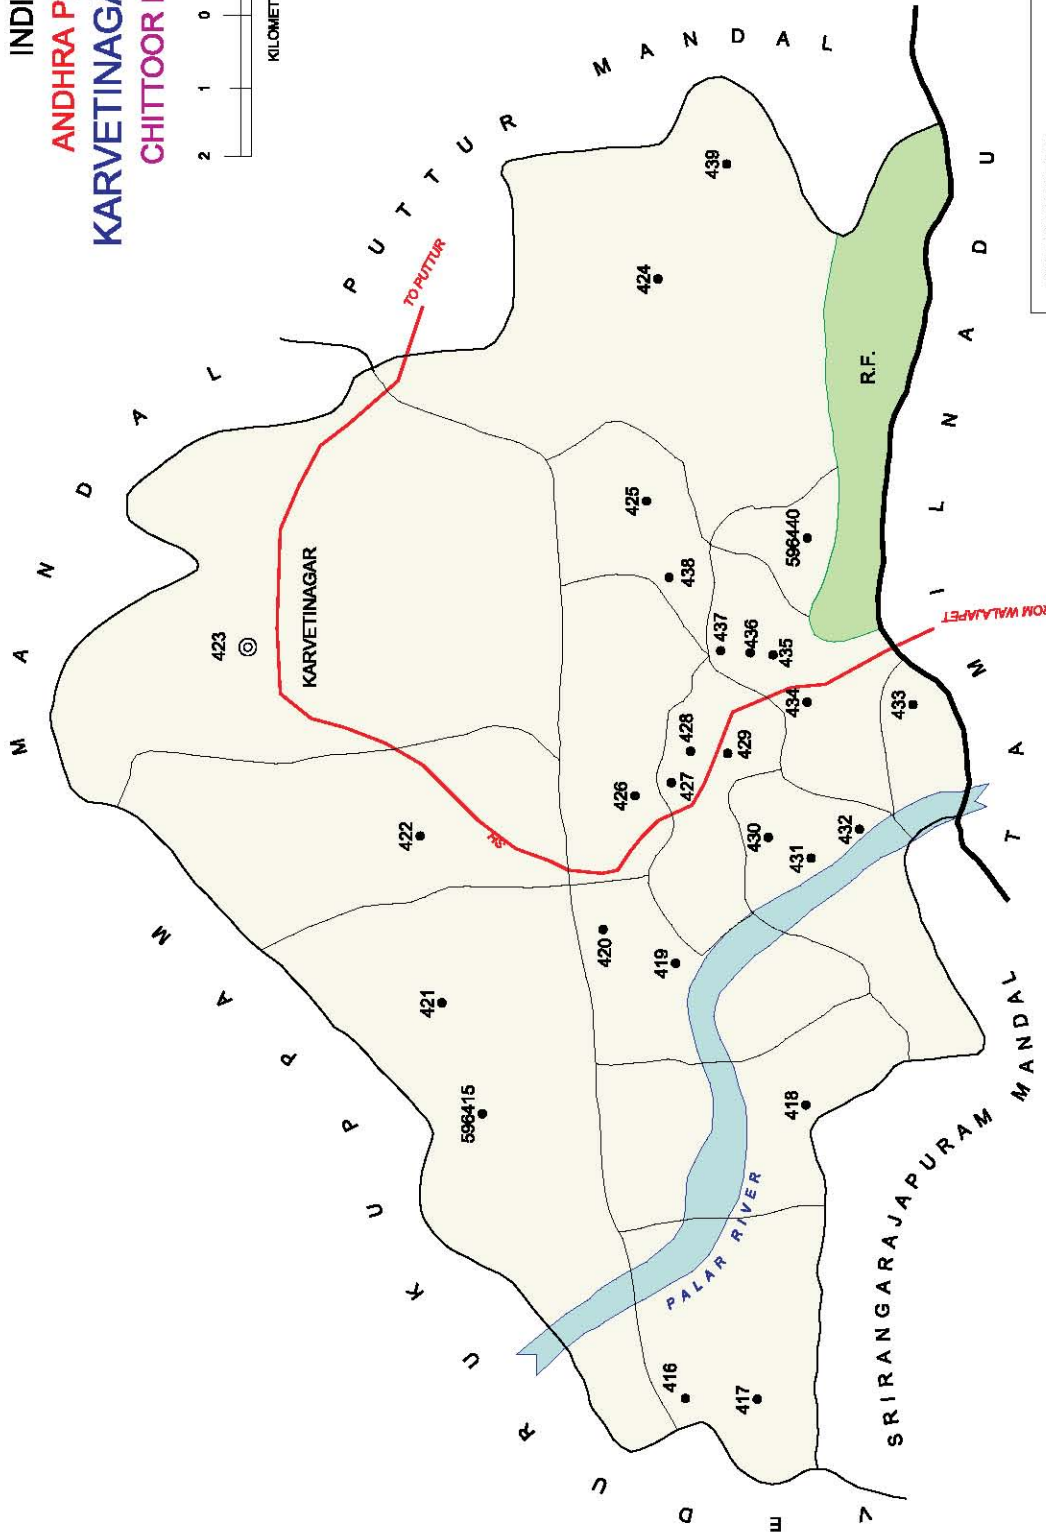

INDIA
ANDHRA PRADESH
KARVETINAGAR MANDAL
CHITTOOR DISTRICT

.....	BOUNDARY, STATE.....
.....	BOUNDARY, MANDAL.....
.....	BOUNDARY, VILLAGE WITH L.C. No.....
.....	HEADQUARTERS, MANDAL.....
.....	STATE HIGHWAY.....
.....	RIVER / STREAM / TANK.....
.....	FOREST.....
.....	596440
.....	SH
.....	R.F.

No. OF TOWNS : NIL
No. OF VILLAGES : 26
DISTANCE FROM Dist. H.Qrs.
TO MANDAL H.Qrs. : 62 Kms.