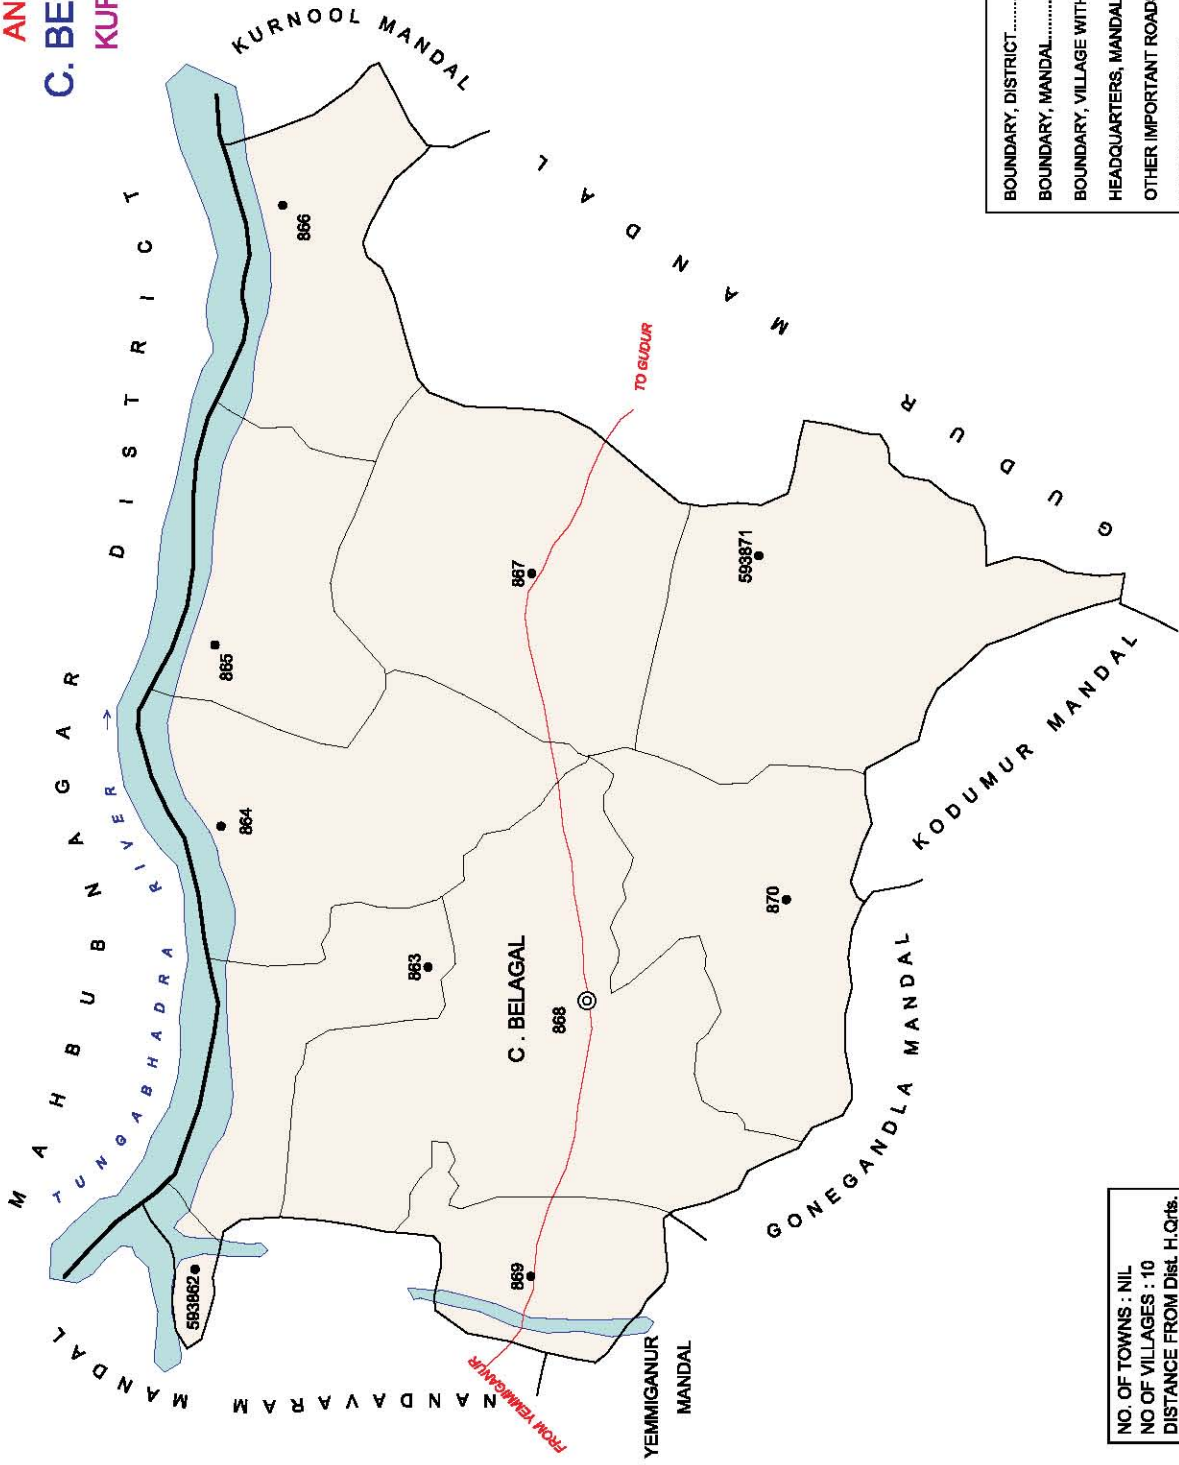

INDIA
ANDHRA PRADESH
C. BELAGAL MANDAL
KURNOOL DISTRICT

NO. OF TOWNS : NIL
NO OF VILLAGES : 10
DISTANCE FROM Dist. H.Qrts.
TO MANDAL H.Qrts : 42 Kms.