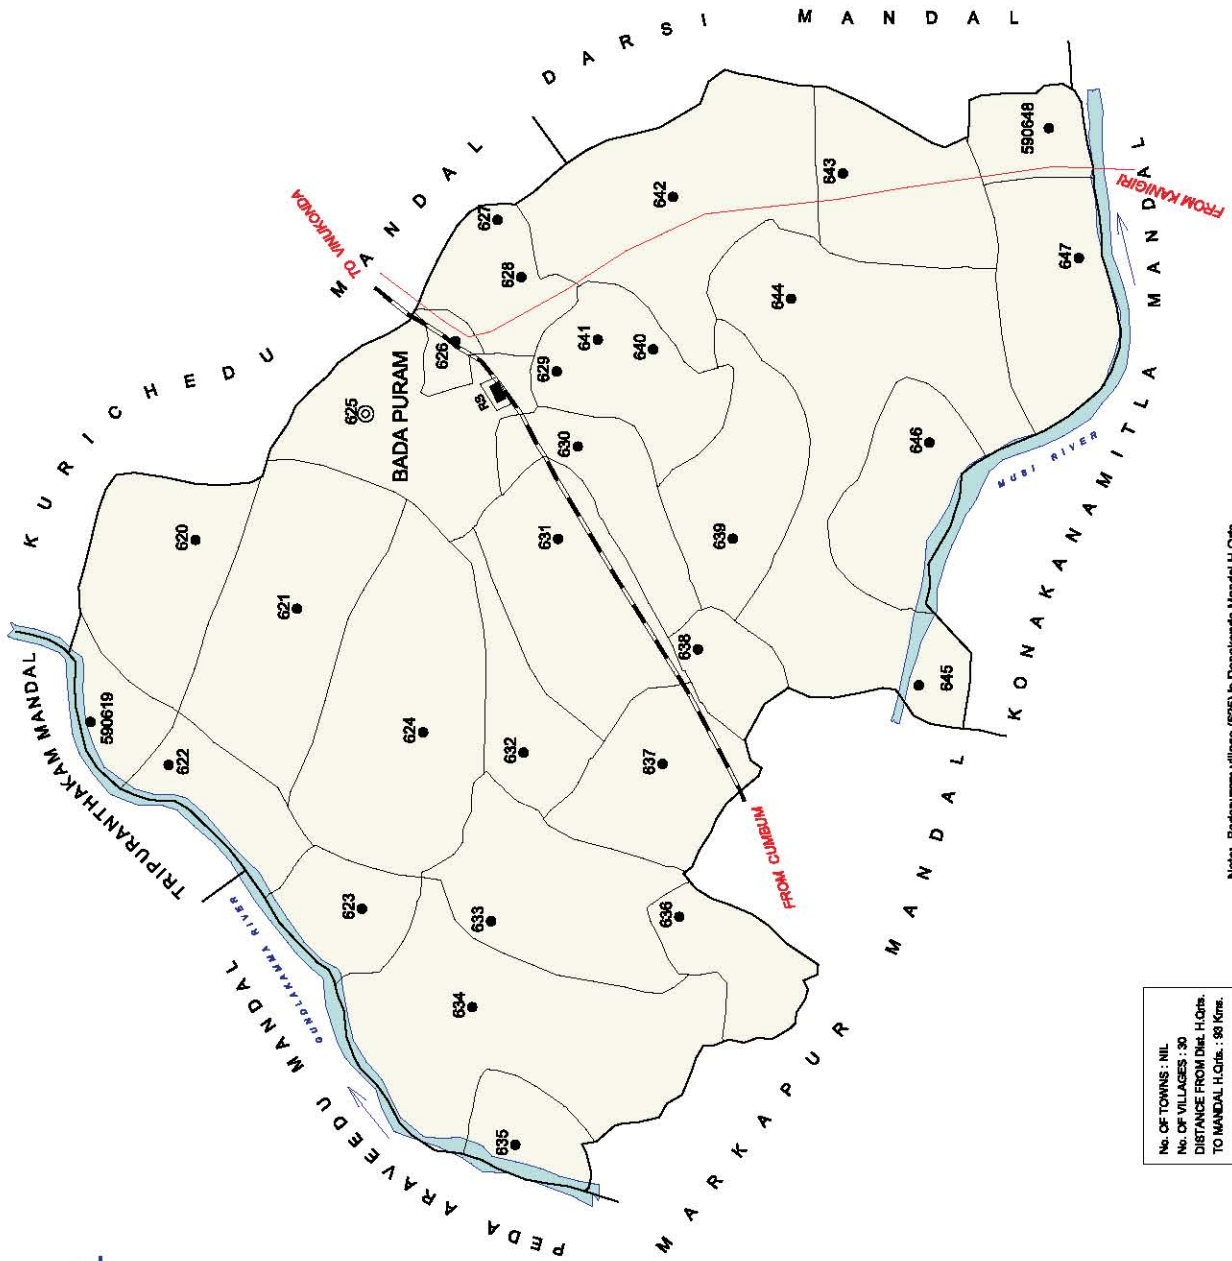

INDIA
ANDHRA PRADESH
DONAKONDA MANDAL
PRAKASAM DISTRICT

No. of Towns : NIL
No. of Villages : 30
Distance from Dist. H. Qs.
to Mandal H. Qs. : 80 Kms.

BOUNDARY, MANDAL	
BOUNDARY, VILLAGE WITH L.C.No	
HEADQUARTERS, MANDAL	
OTHER IMPORTANT ROADS	
RAILWAY LINE WITH STATION, BROAD GAUGE	
RIVER/STREAM/TANK	

Note:- Badapurem village (625) is Donakonda Mandal H.Qs.