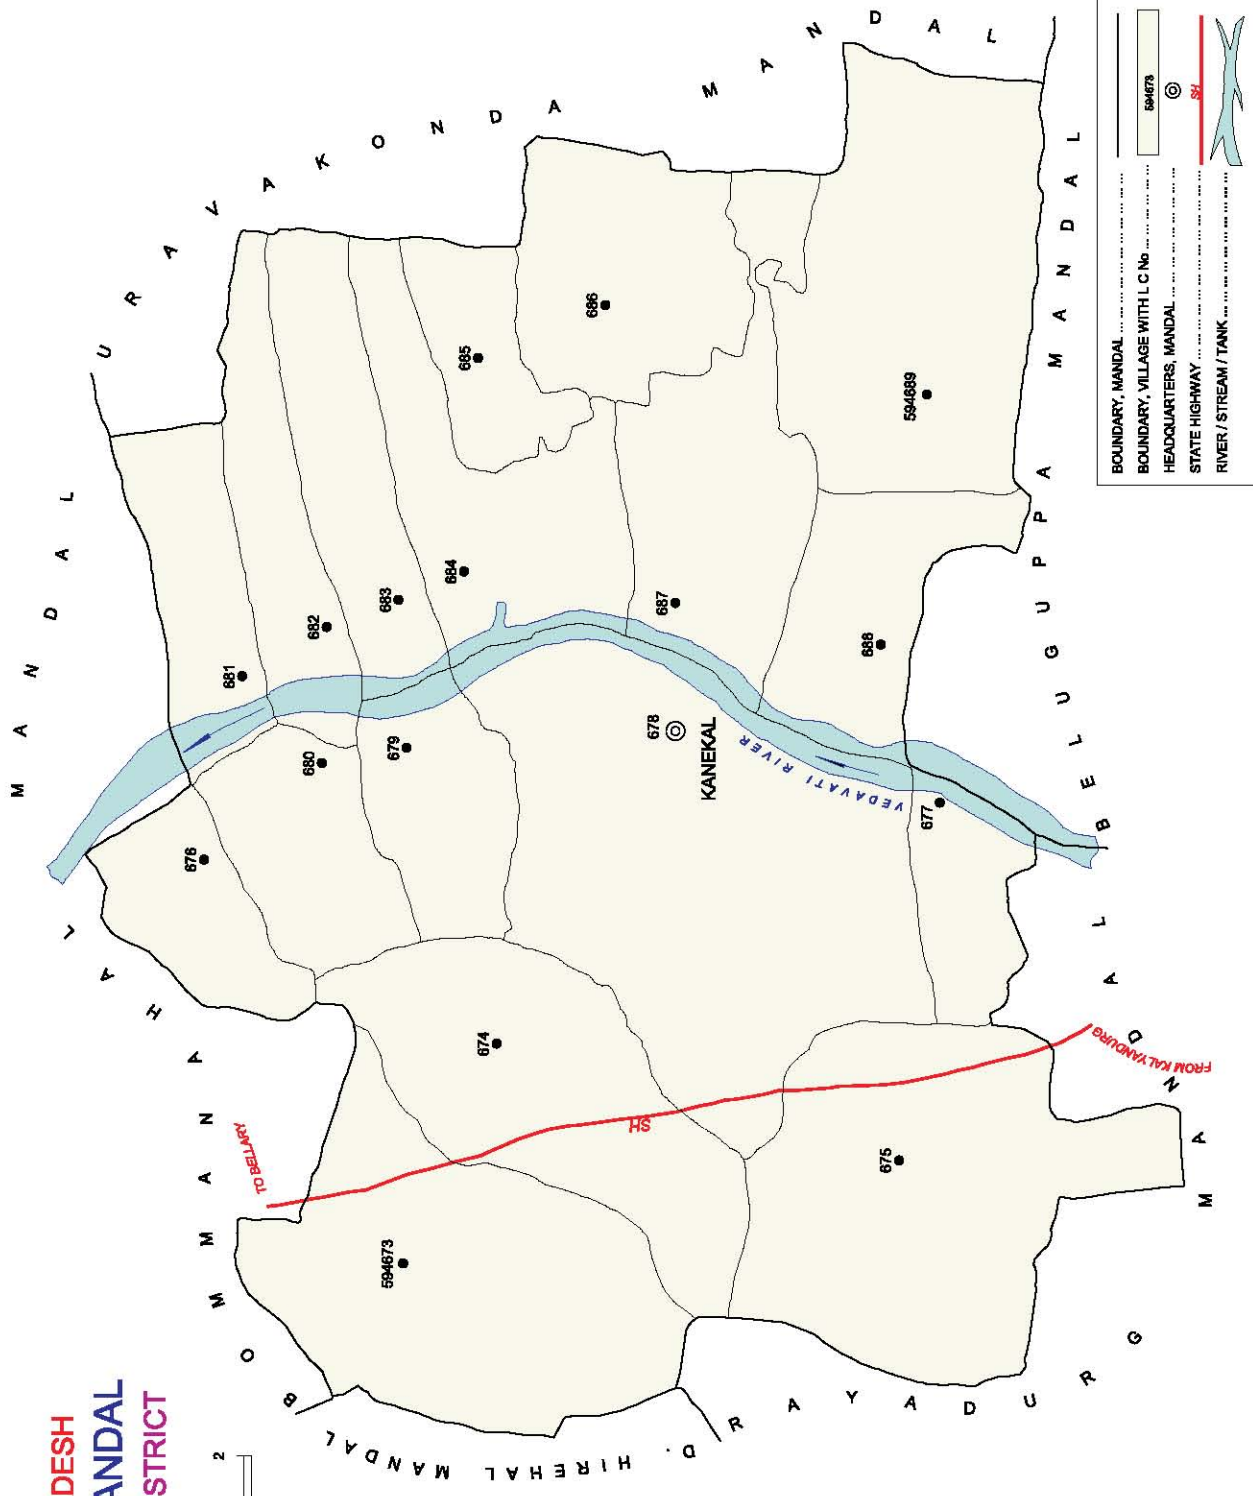

No. OF TOWNS : 1  
 No. OF VILLAGES : 14  
 DISTANCE FROM Dist H.Qtrs.  
 TO MANDAL H.Qtrs. : 118 Kms.

**INDIA**  
**ANDHRA PRADESH**  
**KANEKAL MANDAL**  
**ANANTAPUR DISTRICT**

BOUNDARY, MANDAL .....  
 BOUNDARY, VILLAGE WITH L.C No .....  
 HEADQUARTERS, MANDAL .....  
 STATE HIGHWAY .....  
 RIVER / STREAM / TANK .....