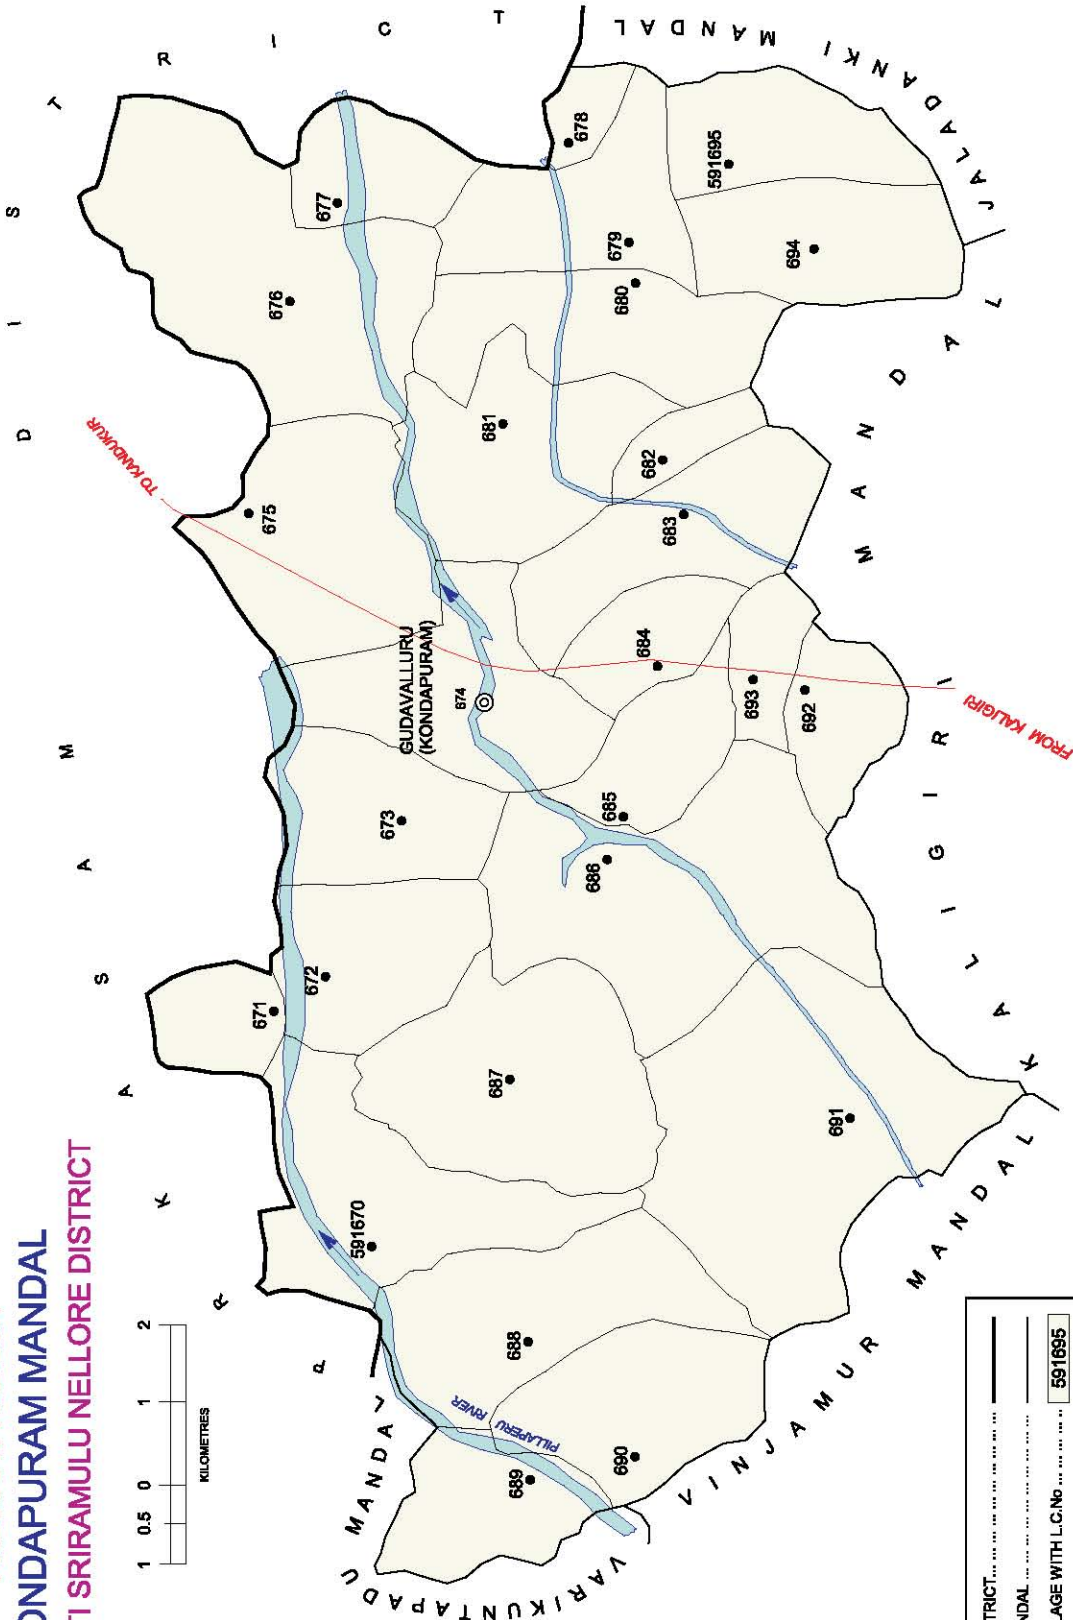

INDIA
ANDHRA PRADESH
KONDAPURAM MANDAL
SRI POTTI SRIRAMULU NELLORE DISTRICT

BOUNDARY, DISTRICT	.....
BOUNDARY, MANDAL	.....
BOUNDARY, VILLAGE WITH L.C.No	 591695
HEADQUARTERS, MANDAL	⊙
OTHER IMPORTANT ROADS	.....
RIVER /STREAM/TANK	.....

Nr.OF TOWNS : NIL
Nr. OF VILLAGES : 26
DISTANCE FROM Dist. H.Qtrs.
TO MANDAL : 85 Kms.

Note:- Kondapuram Mandal Headquarter is
Gudavalluru village (LCNo. 674).