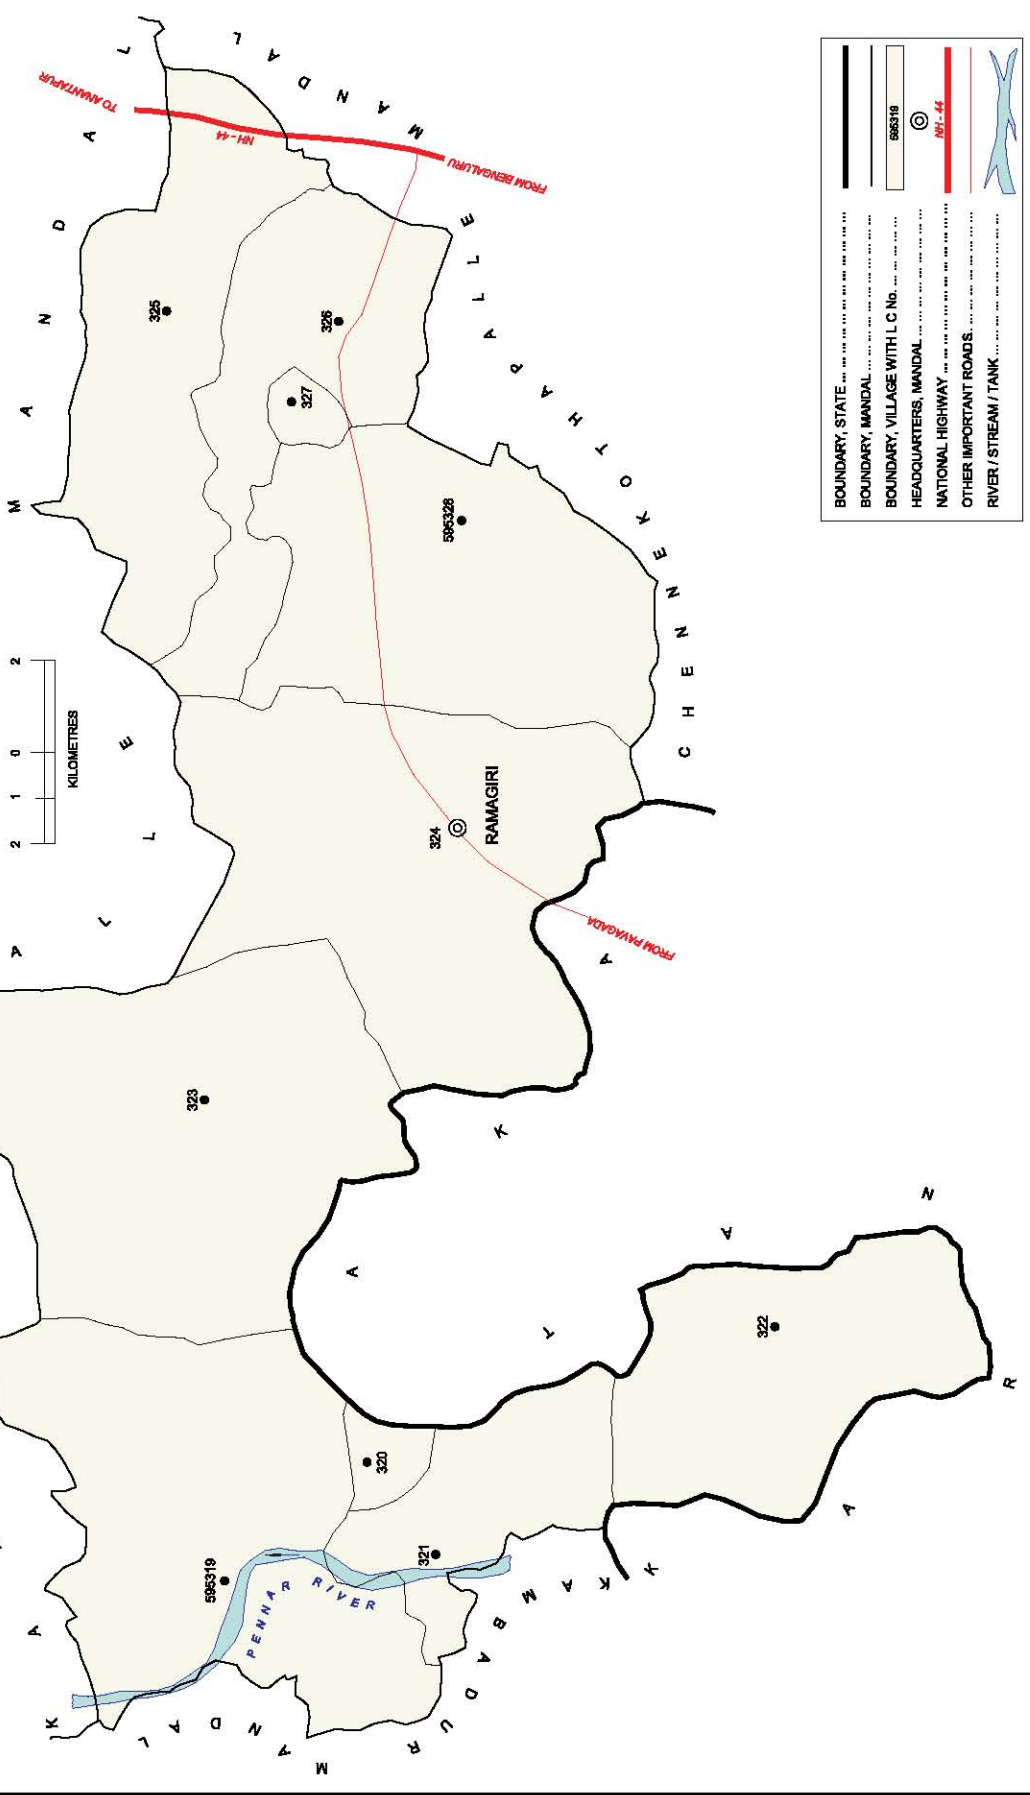

INDIA
ANDHRA PRADESH
RAMAGIRI MANDAL
ANANTAPUR DISTRICT

No. OF TOWNS : NIL
No. OF VILLAGES : 10
DISTANCE FROM DIST H.Qs.
TO MANDAL H.Qs. : 40 Kms.

BOUNDARY, STATE	.....
BOUNDARY, MANDAL	.....
BOUNDARY, VILLAGE WITH L.C. No.	.....
HEADQUARTERS, MANDAL	◎
NATIONAL HIGHWAY	— NH-44 —
OTHER IMPORTANT ROADS	.....
RIVER / STREAM / TANK	~~~~~