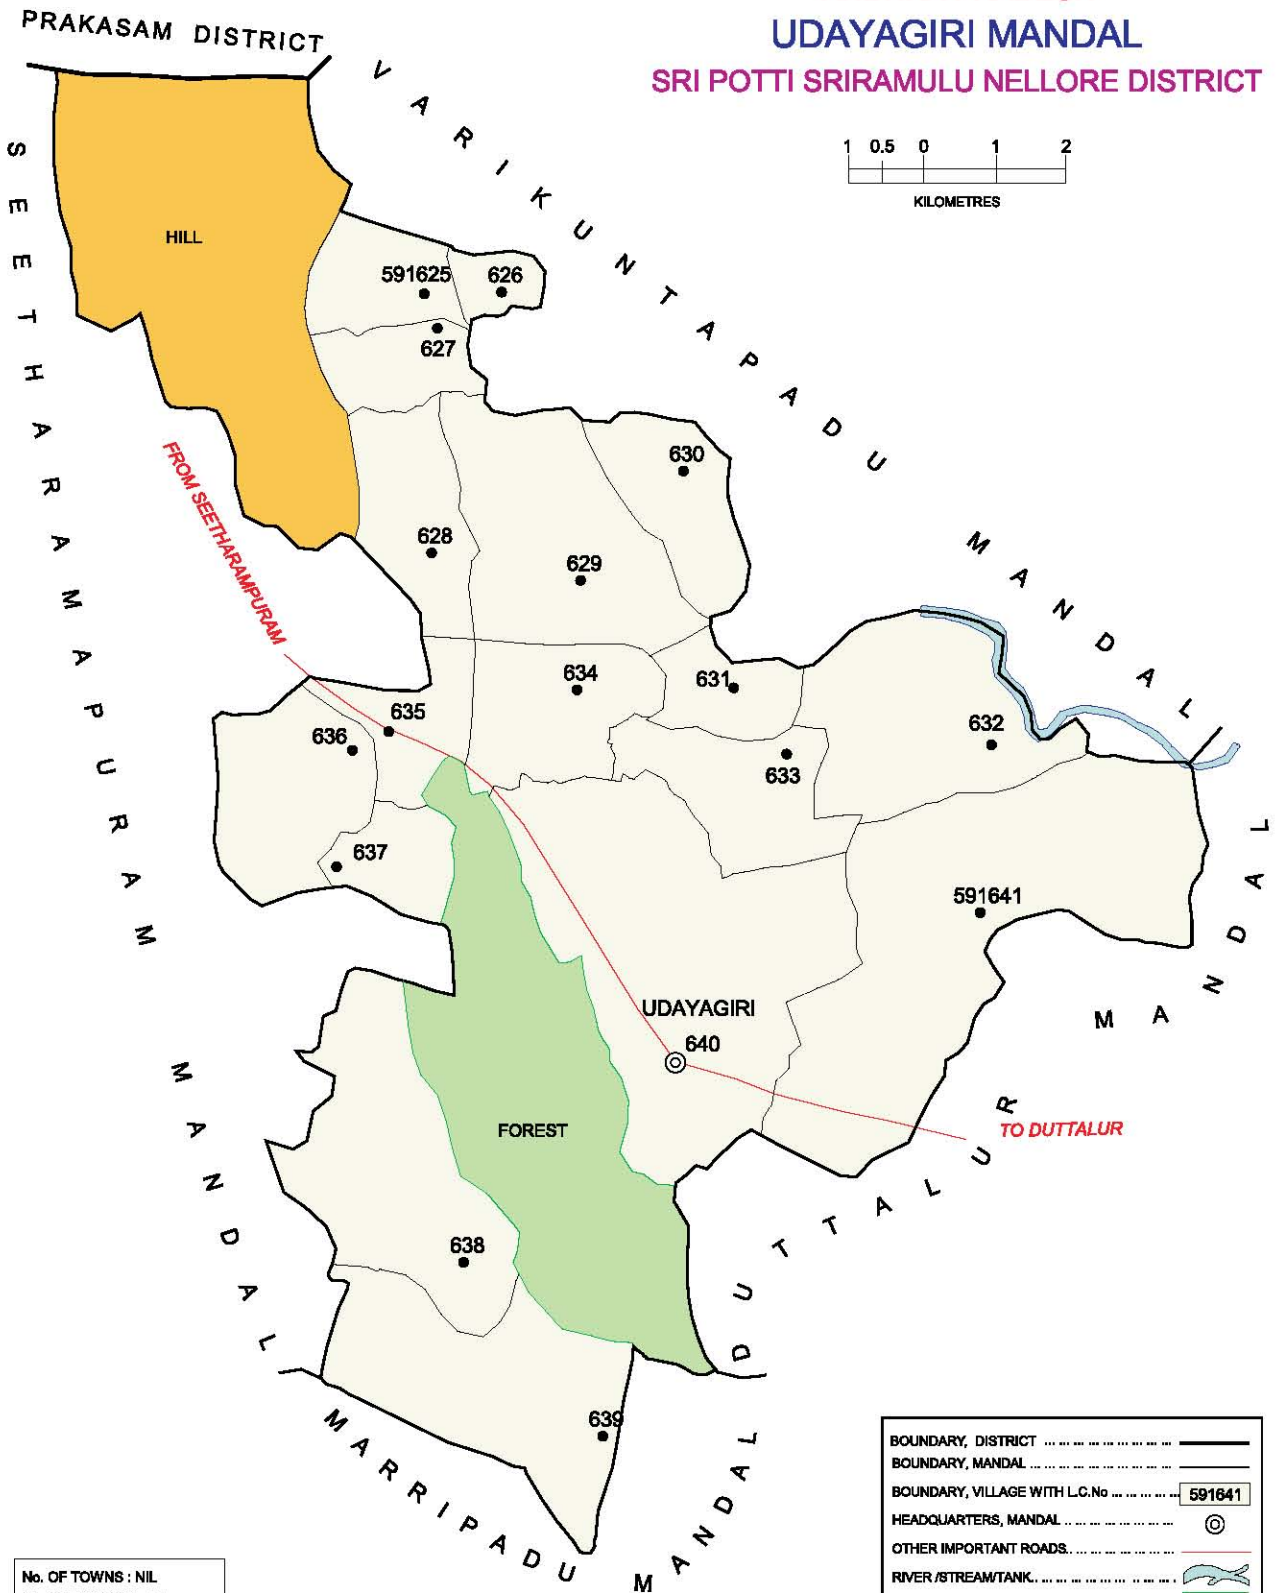

INDIA

ANDHRA PRADESH

UDAYAGIRI MANDAL

SRI POTTI SRIRAMULU NELLORE DISTRICT

No. OF TOWNS : NIL
No. OF VILLAGES : 17
DISTANCE FROM Dist. H.Qtrs.
TO MANDAL : 104 Kms.

BOUNDARY, DISTRICT	—————
BOUNDARY, MANDAL	—————
BOUNDARY, VILLAGE WITH L.C.No	————— 591641
HEADQUARTERS, MANDAL	⊙
OTHER IMPORTANT ROADS	—————
RIVER /STREAM/TANK	
FOREST	
HILL