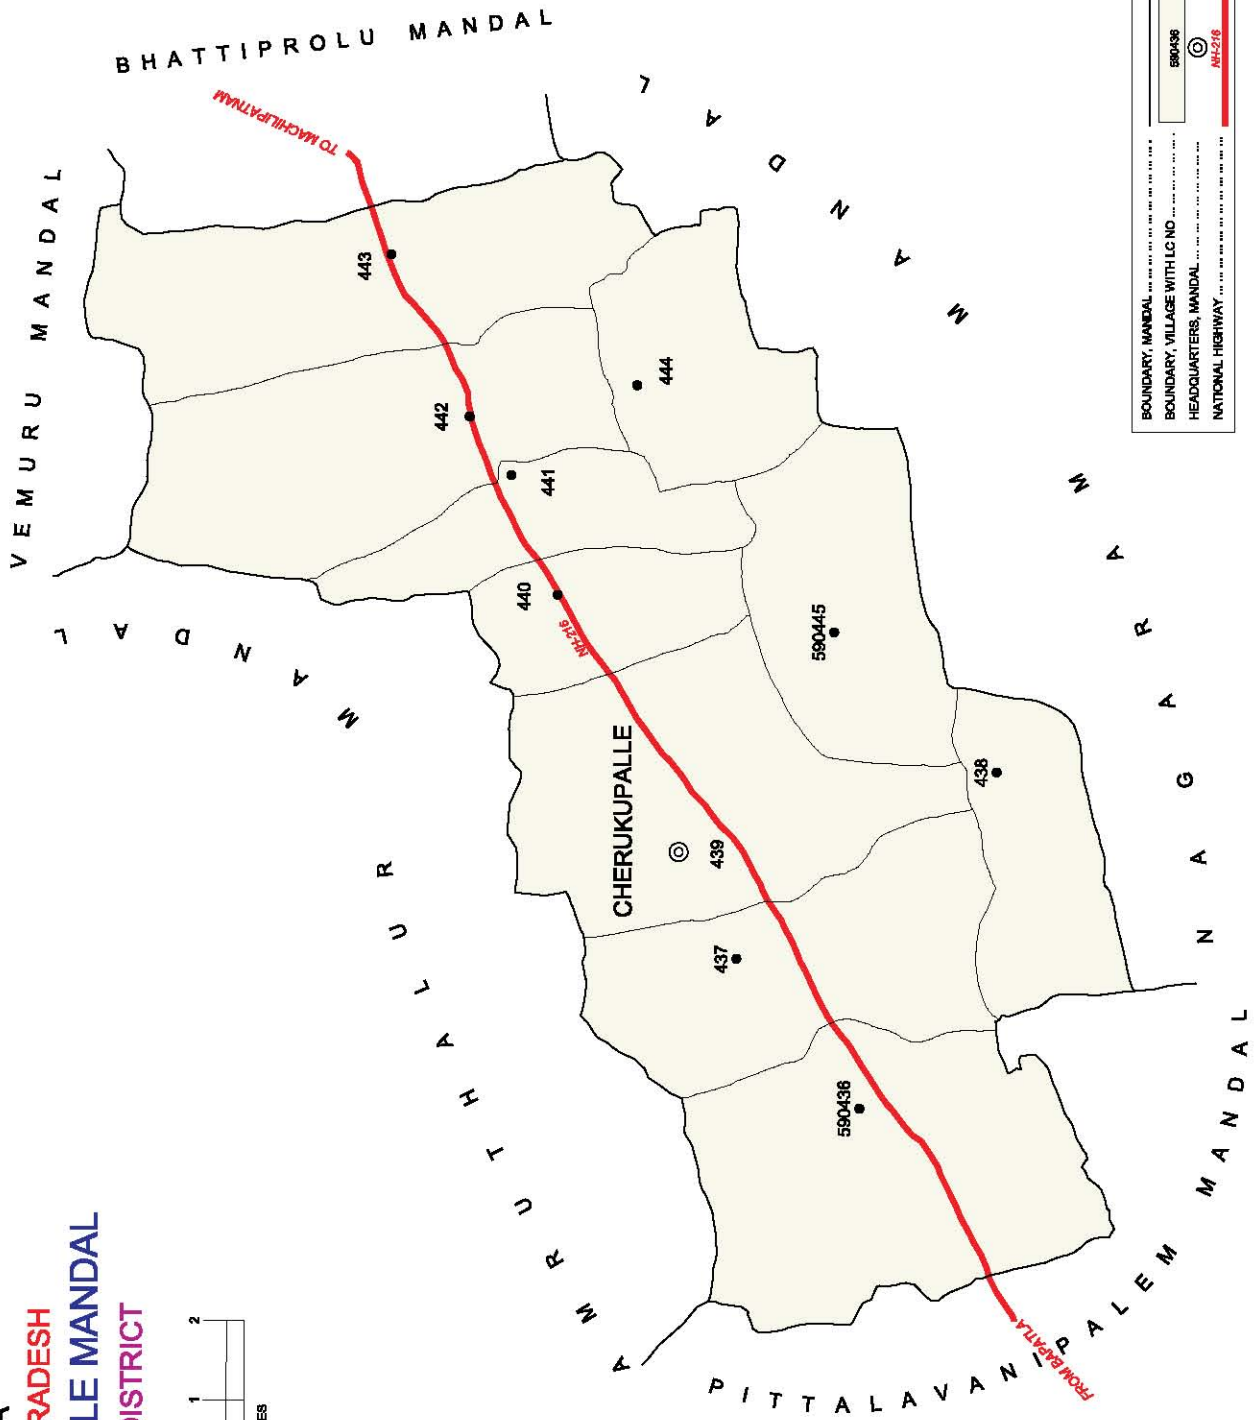

INDIA
ANDHRA PRADESH
CHERUKUPALLE MANDAL
GUNTUR DISTRICT

590436
590438

No. of Towns : Nil
No. of Villages : 10
Distance from Dist. H. Qtrs.
to Mandal H. Qtrs. : 30 Kms.