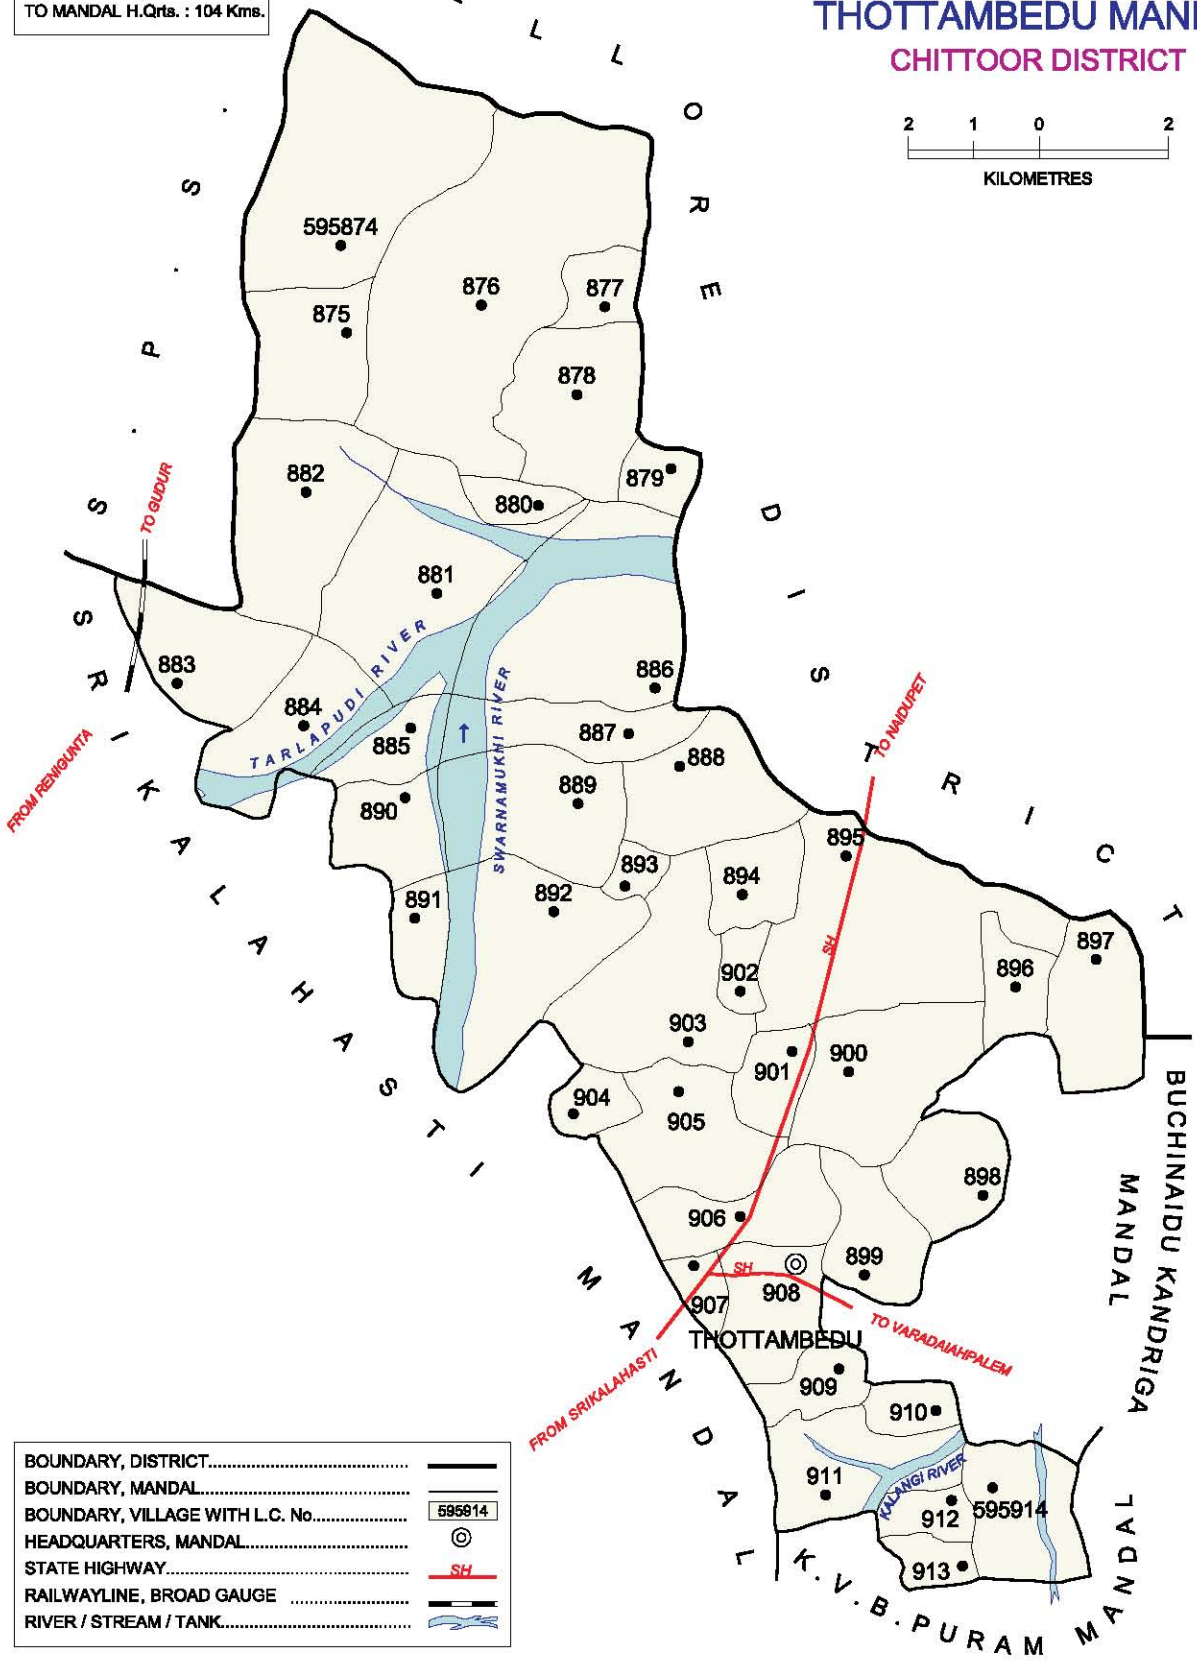

No. OF TOWNS : NIL
No. OF VILLAGES : 41
DISTANCE FROM Dist. H.Qrts.
TO MANDAL H.Qrts. : 104 Kms.

INDIA
ANDHRA PRADESH
THOTTAMBEDU MANDAL
CHITTOOR DISTRICT

BOUNDARY, DISTRICT.....	—————
BOUNDARY, MANDAL.....	—————
BOUNDARY, VILLAGE WITH L.C. No.....	595914
HEADQUARTERS, MANDAL.....	⊙
STATE HIGHWAY.....	SH
RAILWAYLINE, BROAD GAUGE.....	—————
RIVER / STREAM / TANK.....	~~~~~