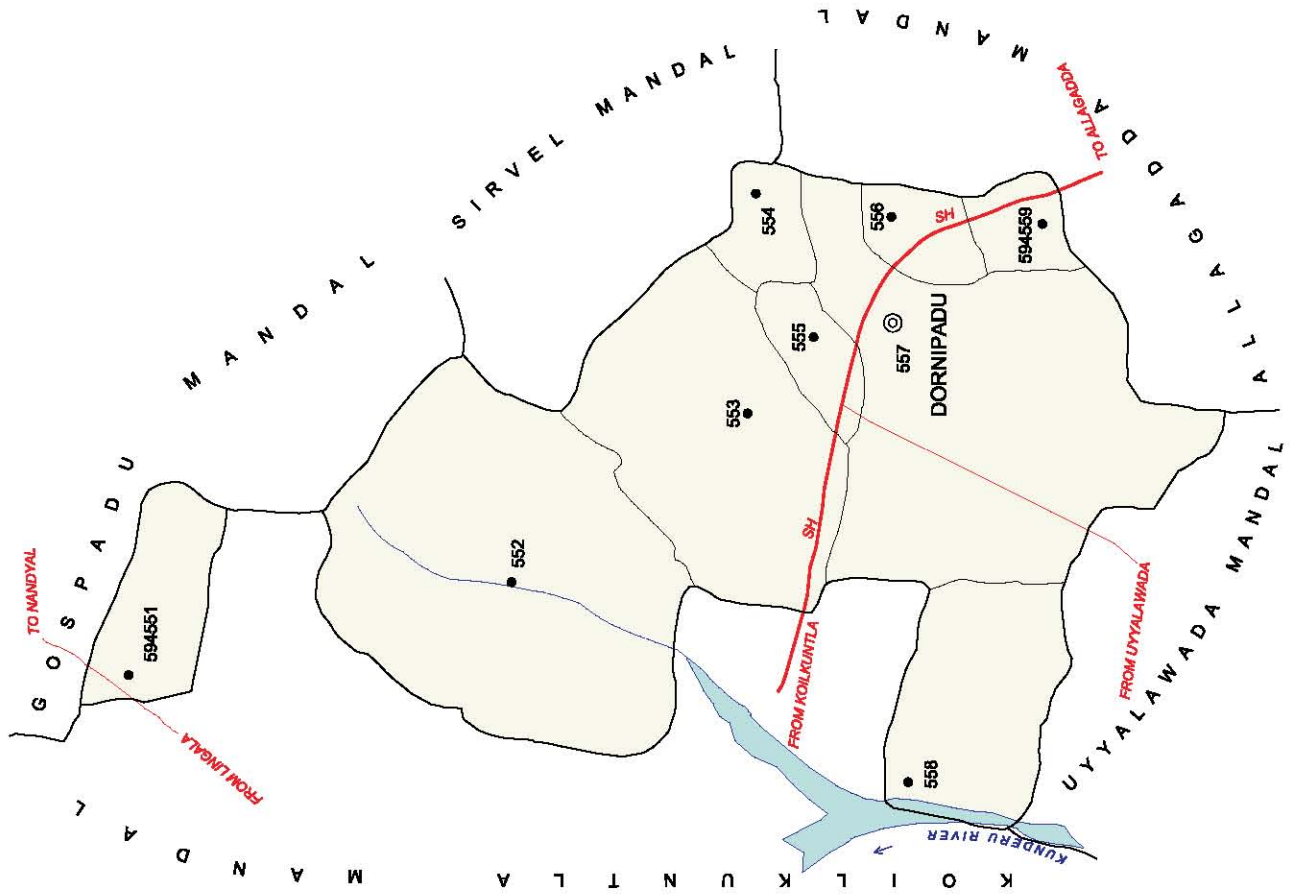

INDIA
ANDHRA PRADESH
DORNIPADU MANDAL
KURNOOL DISTRICT

BOUNDARY, MANDAL.....	594559
BOUNDARY, VILLAGE WITH L.C. No.....	⊙
HEADQUARTERS, MANDAL.....	SH
STATE HIGHWAY.....	—
OTHER IMPORTANT ROADS.....	—
RIVER/STREAM/TANK.....	—

NO. OF TOWNS : NIL
NO. OF VILLAGES : 9
DISTANCE FROM Dist. H.Qtrs.
TO MANDAL H.Qtrs : 88 Kms.