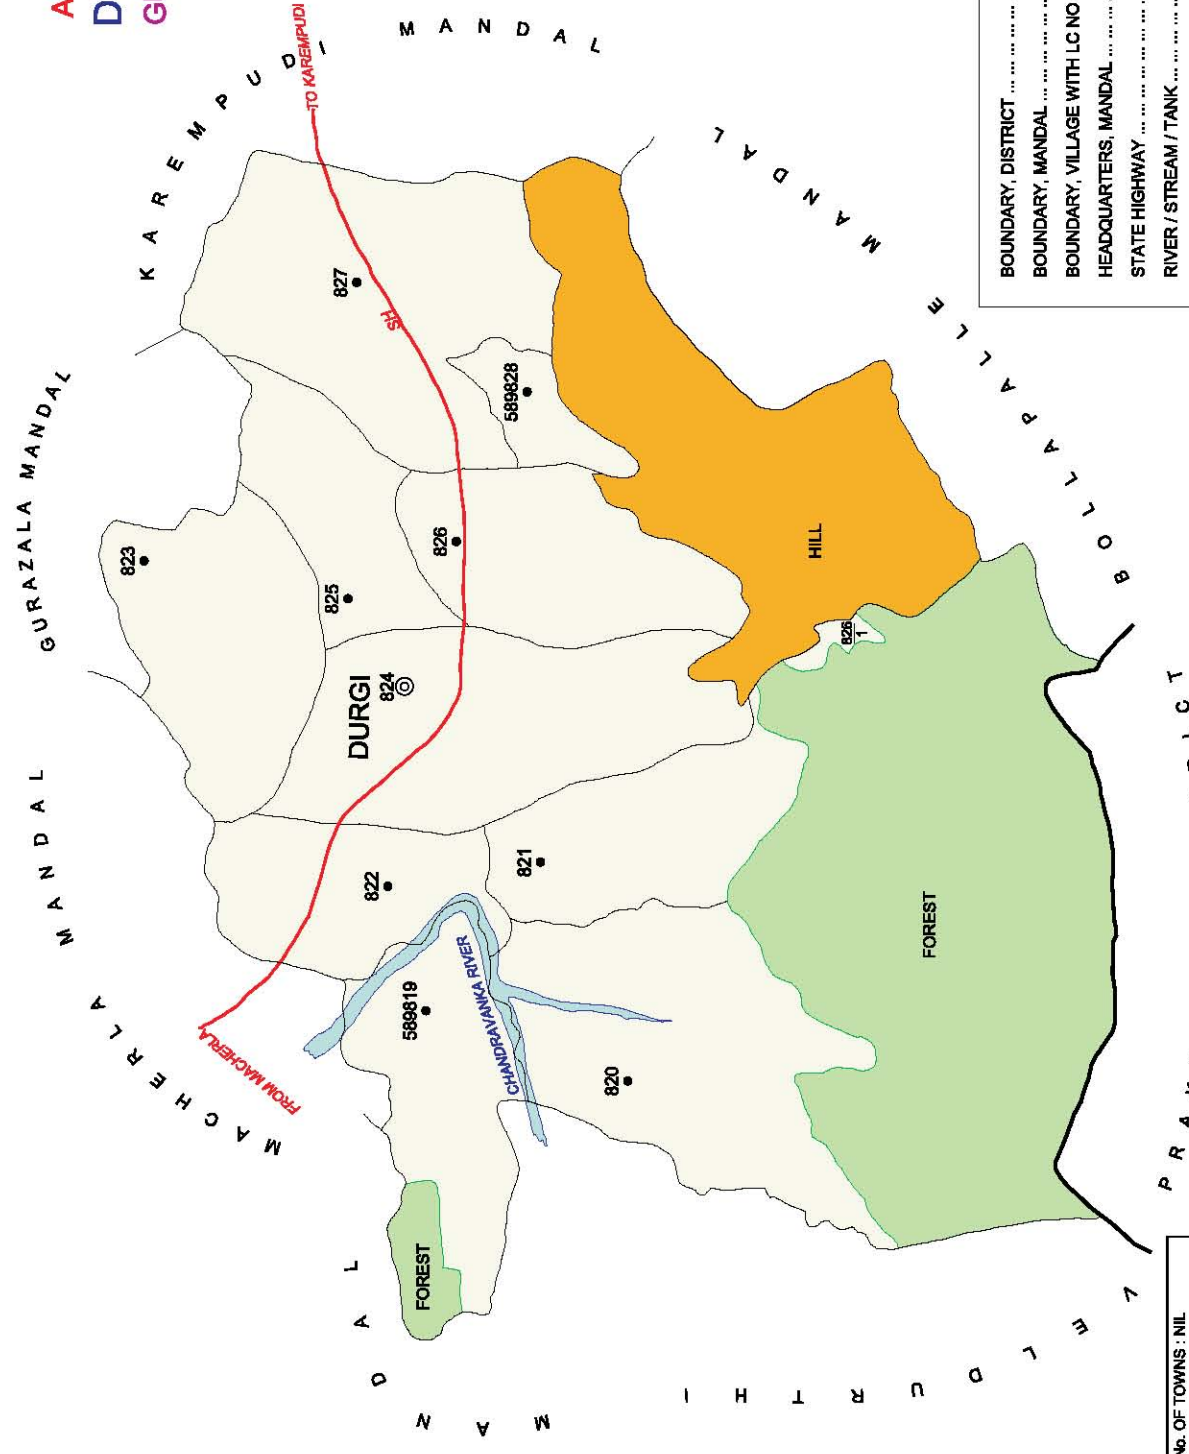

INDIA
ANDHRA PRADESH
DURGI MANDAL
GUNTUR DISTRICT

--- ·····	BOUNDARY, DISTRICT
---	BOUNDARY, MANDAL
□ 588819	BOUNDARY, VILLAGE WITH LC NO
⊙	HEADQUARTERS, MANDAL
— RS —	STATE HIGHWAY
— R/S —	RIVER / STREAM / TANK
■	FOREST
■	HILL

No. of TOWNS : NIL
No. of VILLAGES : 10
DISTANCE FROM Dist. H. Qtrs.
TO MANDAL H. Qtrs. : 86 Kms.