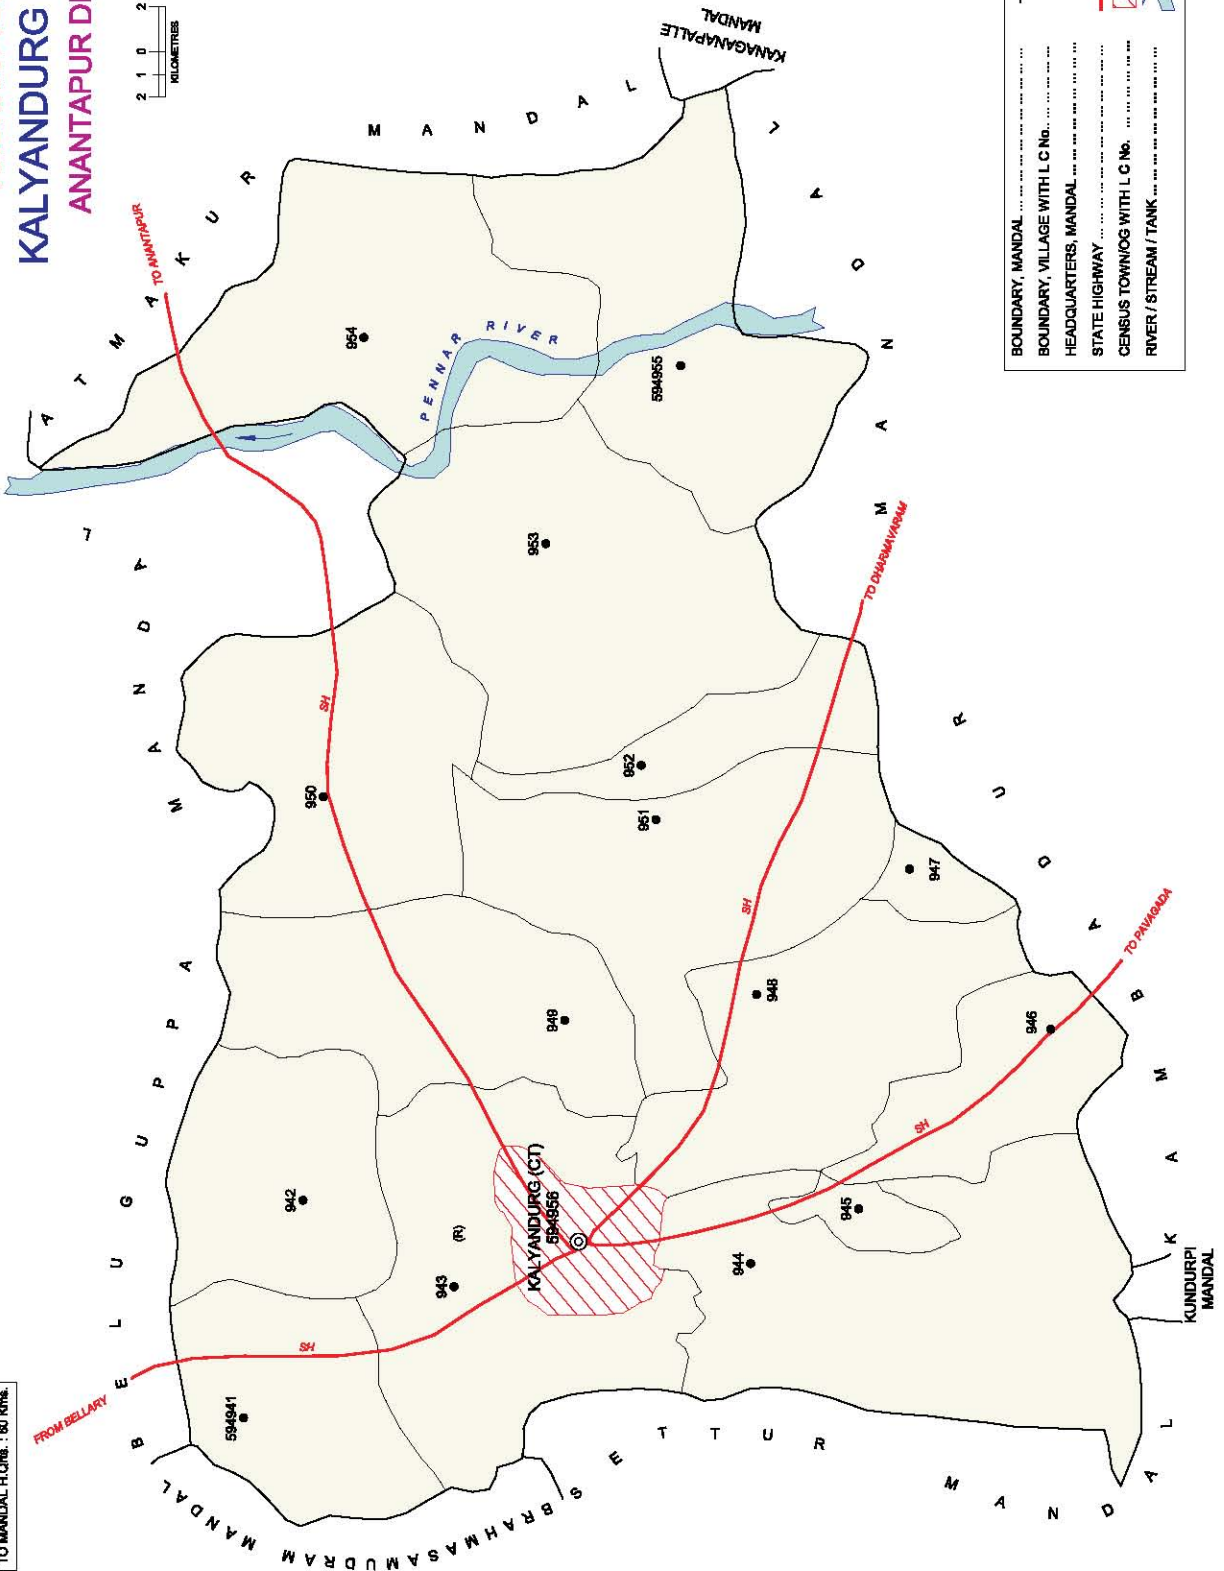

No. OF TOWNS : NIL  
 No. OF VILLAGES : 13  
 DISTANCE FROM Dist H. Qtrs.  
 TO MANDAL H. Qtrs. : 100 Kms.

INDIA

ANDHRA PRADESH

KALYANDURG MANDAL

ANANTAPUR DISTRICT

No. OF TOWNS : 1  
 No. OF VILLAGES : 15  
 DISTANCE FROM DIST. H.Q. TO  
 MANDAL H.Q. : 60 Kms.