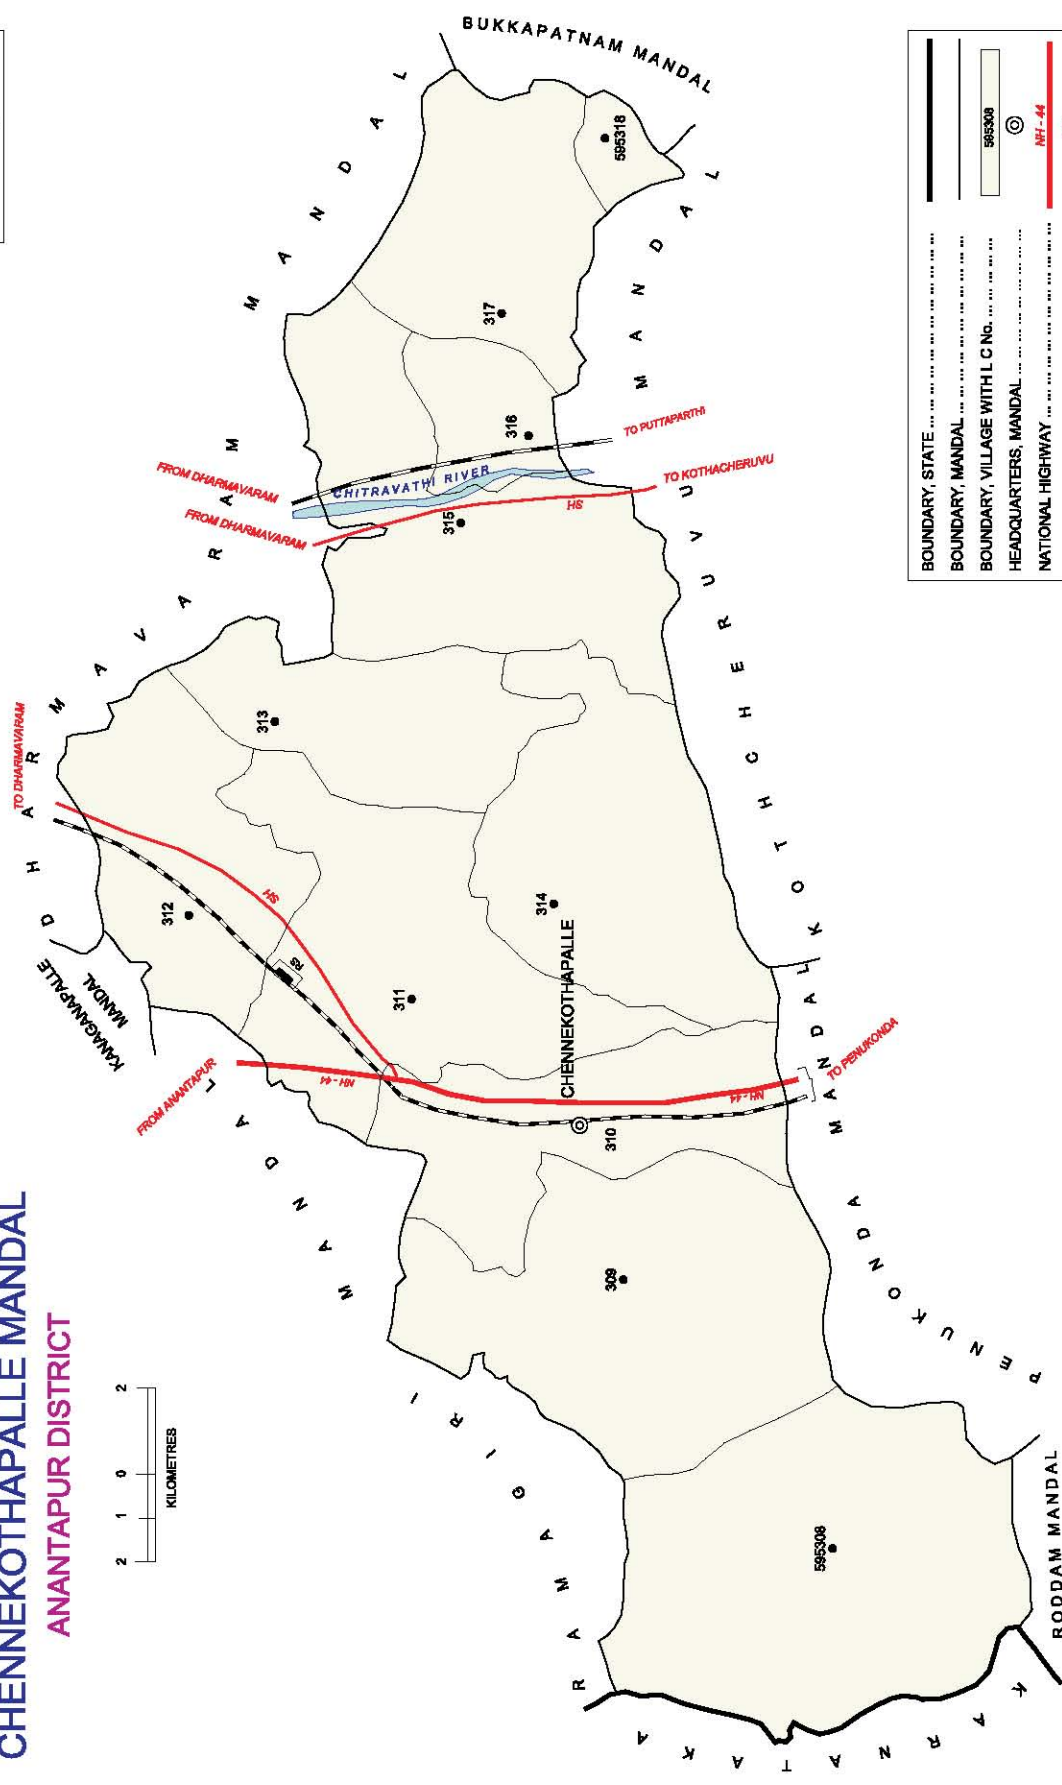

INDIA
ANDHRA PRADESH
CHENNEKOTHAPALLE MANDAL
ANANTAPUR DISTRICT

No. OF TOWNS : NIL
No. OF VILLAGES : 11
DISTANCE FROM Dist.H. Qtrs.
TO MANDAL H.Qtrs. : 48 Kms.

	BOUNDARY, STATE
	BOUNDARY, MANDAL
	BOUNDARY, VILLAGE WITH L.C. No.
	HEADQUARTERS, MANDAL
	NATIONAL HIGHWAY
	STATE HIGHWAY
	RAILWAY LINE WITH STATION/BROAD GAUGE
	RIVER / STREAM / TANK