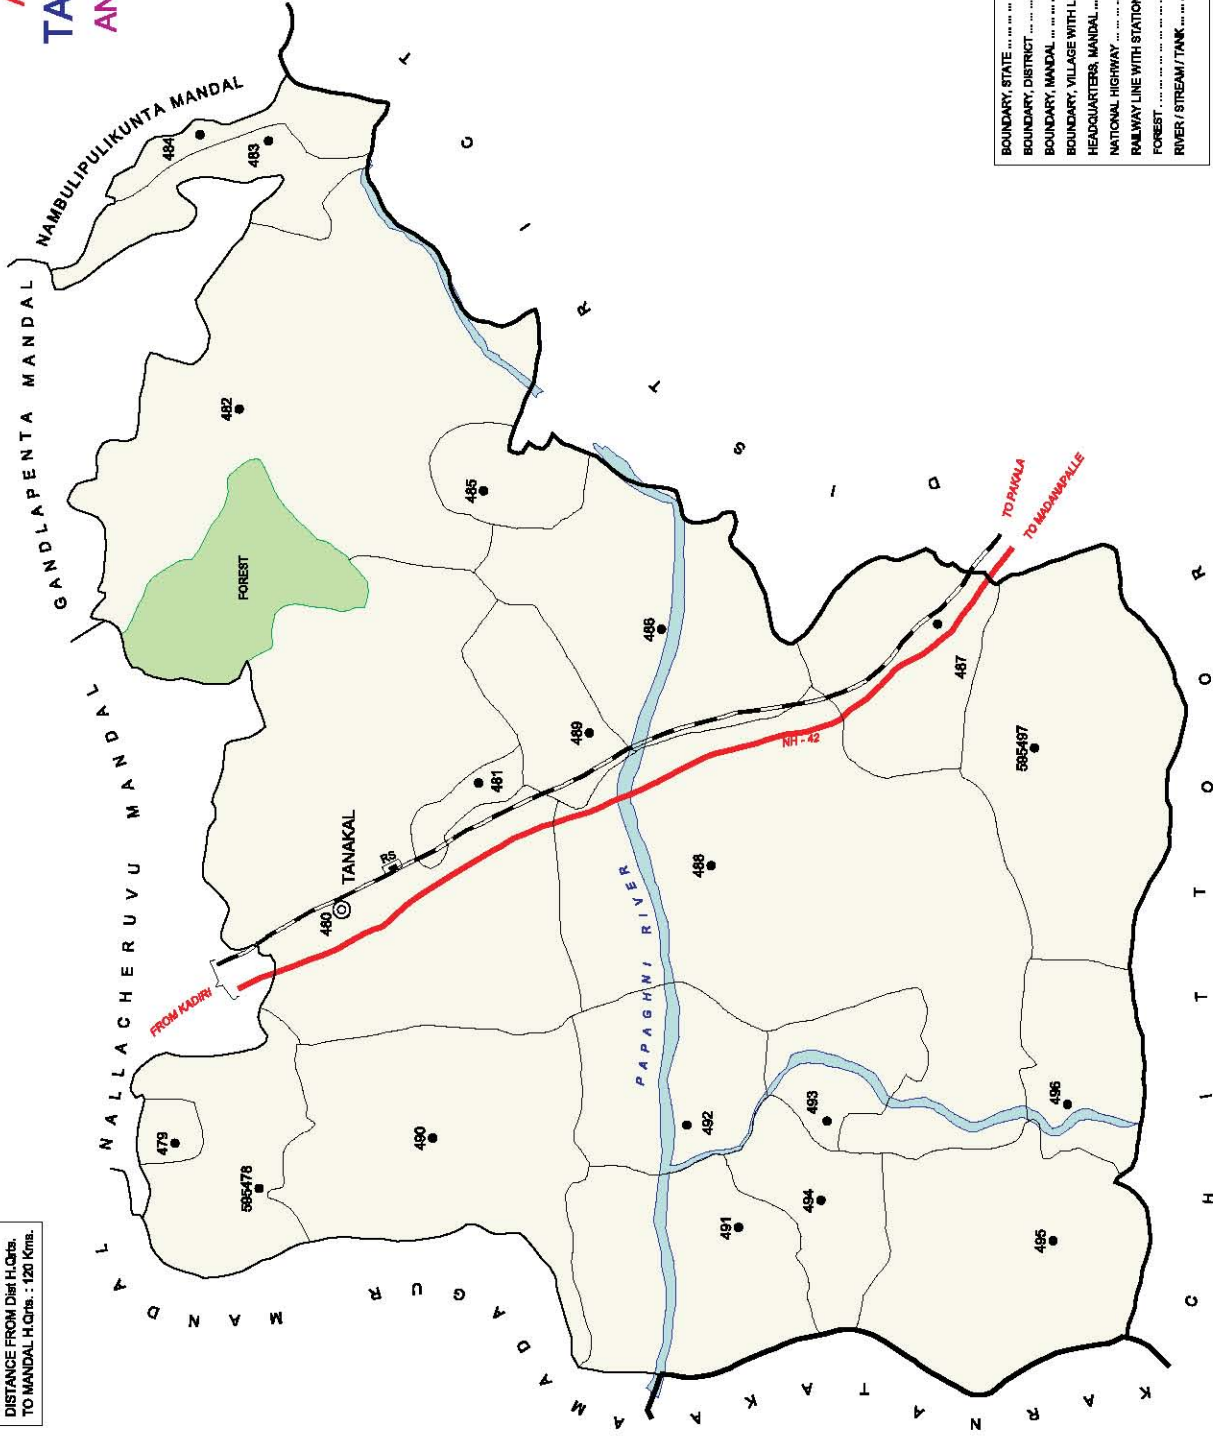

INDIA
ANDHRA PRADESH
TANAKAL MANDAL
ANANTAPUR DISTRICT

No. OF TOWNS : NIL
No. OF VILLAGES : 20
DISTANCE FROM Dist. H. Qtrs.
TO MANDAL H. Qtrs. : 120 Kms.

	BOUNDARY, STATE
	BOUNDARY, DISTRICT
	BOUNDARY, MANDAL
	BOUNDARY, VILLAGE WITH L.C No.
	HEADQUARTERS, MANDAL
	NATIONAL HIGHWAY
	RAILWAY LINE WITH STATION/BROAD GAUGE
	FOREST
	RIVER / STREAM / TANK