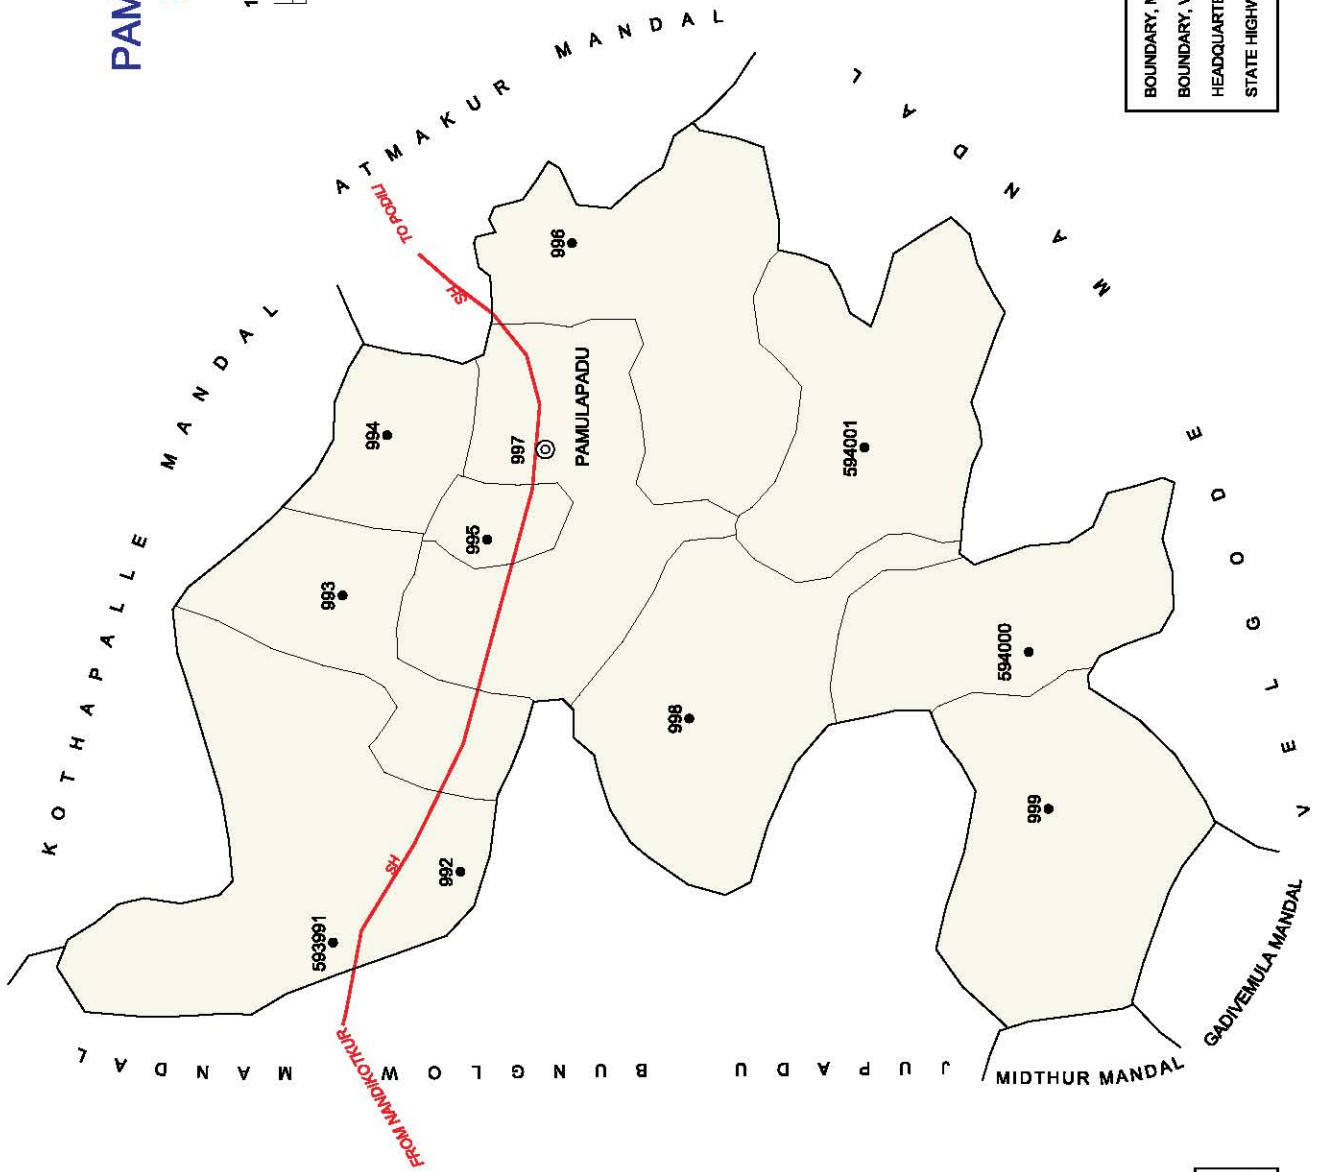

INDIA
ANDHRA PRADESH
PAMULAPADU MANDAL
KURNOOL DISTRICT

BOUNDARY, MANDAL.....	594001
BOUNDARY, VILLAGE WITH L.C. No.....	◎
HEADQUARTERS, MANDAL.....	SH
STATE HIGHWAY.....	

NO. OF TOWNS : NIL
NO. OF VILLAGES : 11
DISTANCE FROM Dist. H. Qtrs.
TO MANDAL H. Qtrs : 47 Kms.