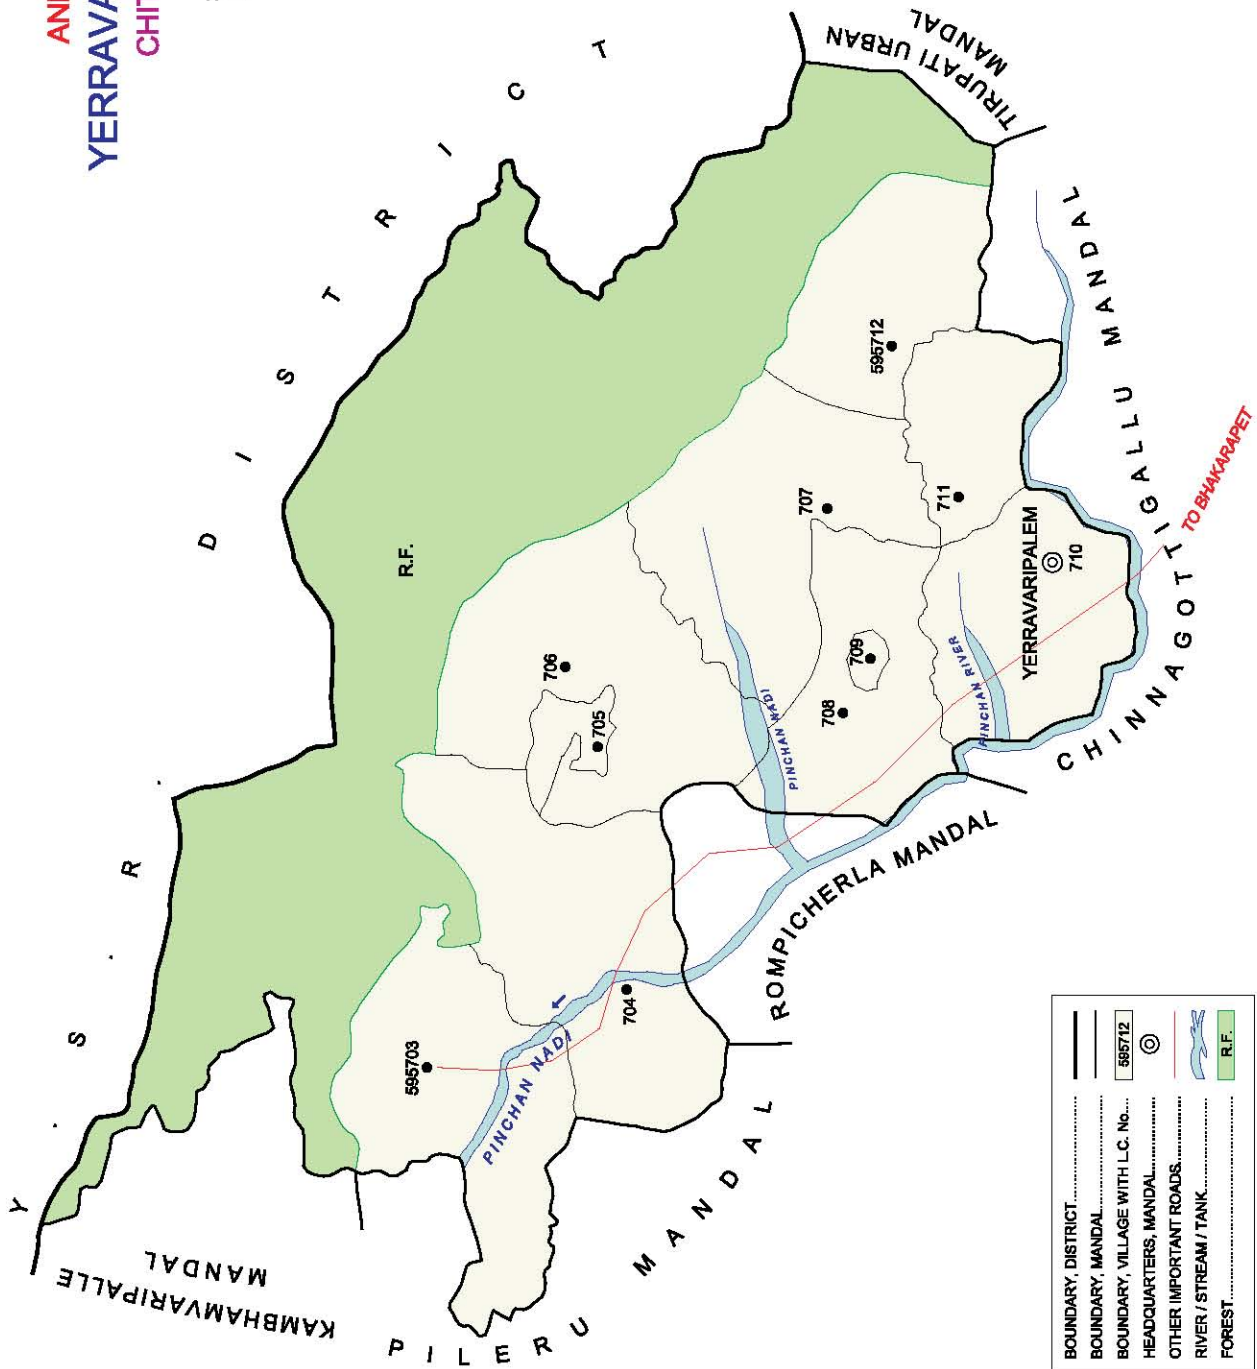

INDIA
ANDHRA PRADESH
YERRAVARIPALEM MANDAL
CHITTOOR DISTRICT

BOUNDARY, DISTRICT.....	—
BOUNDARY, MANDAL.....	—
BOUNDARY, VILLAGE WITH L.C. No.....	595712
HEADQUARTERS, MANDAL.....	⊙
OTHER IMPORTANT ROADS.....	—
RIVER / STREAM / TANK.....	—
FOREST.....	R.F.

No. OF TOWNS : NIL
No. OF VILLAGES : 10
DISTANCE FROM DIST. H.Qs.
TO MANDAL H.Qs. : 94 Kms.