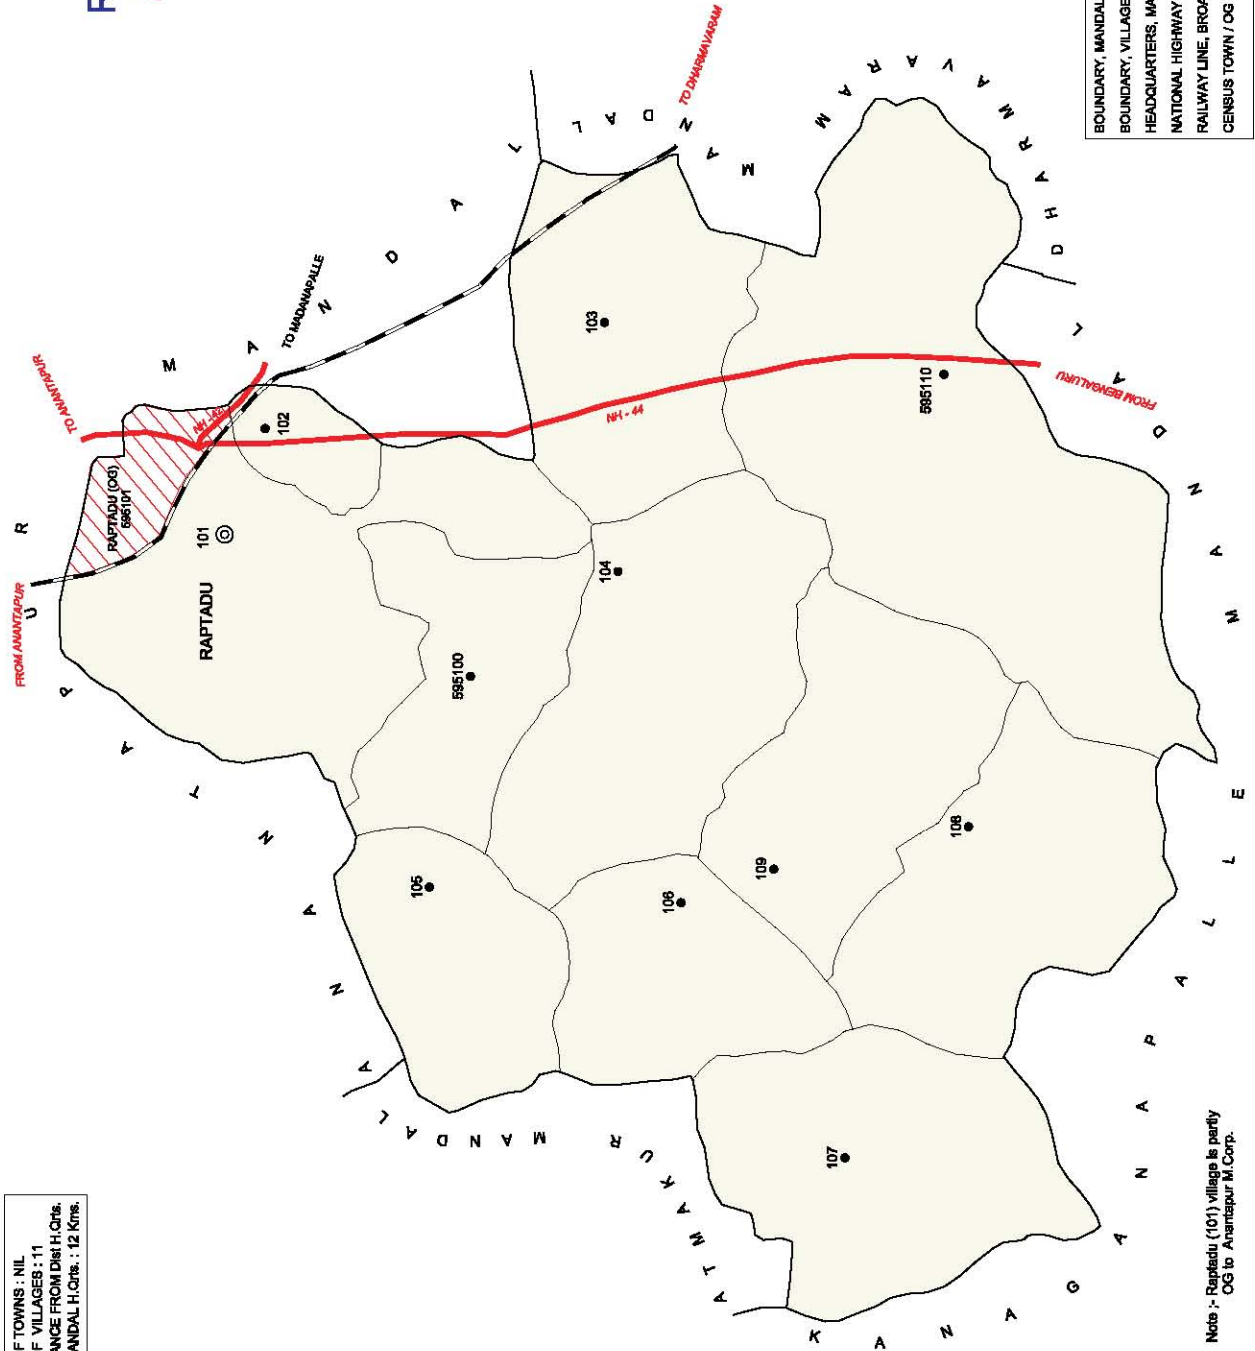

INDIA
ANDHRA PRADESH
RAPTADU MANDAL
ANANTAPUR DISTRICT

No. OF TOWNS : NIL
No. OF VILLAGES : 11
DISTANCE FROM Dist.H.Qtrs.
TO MANDAL H.Qtrs. : 12 Kms.