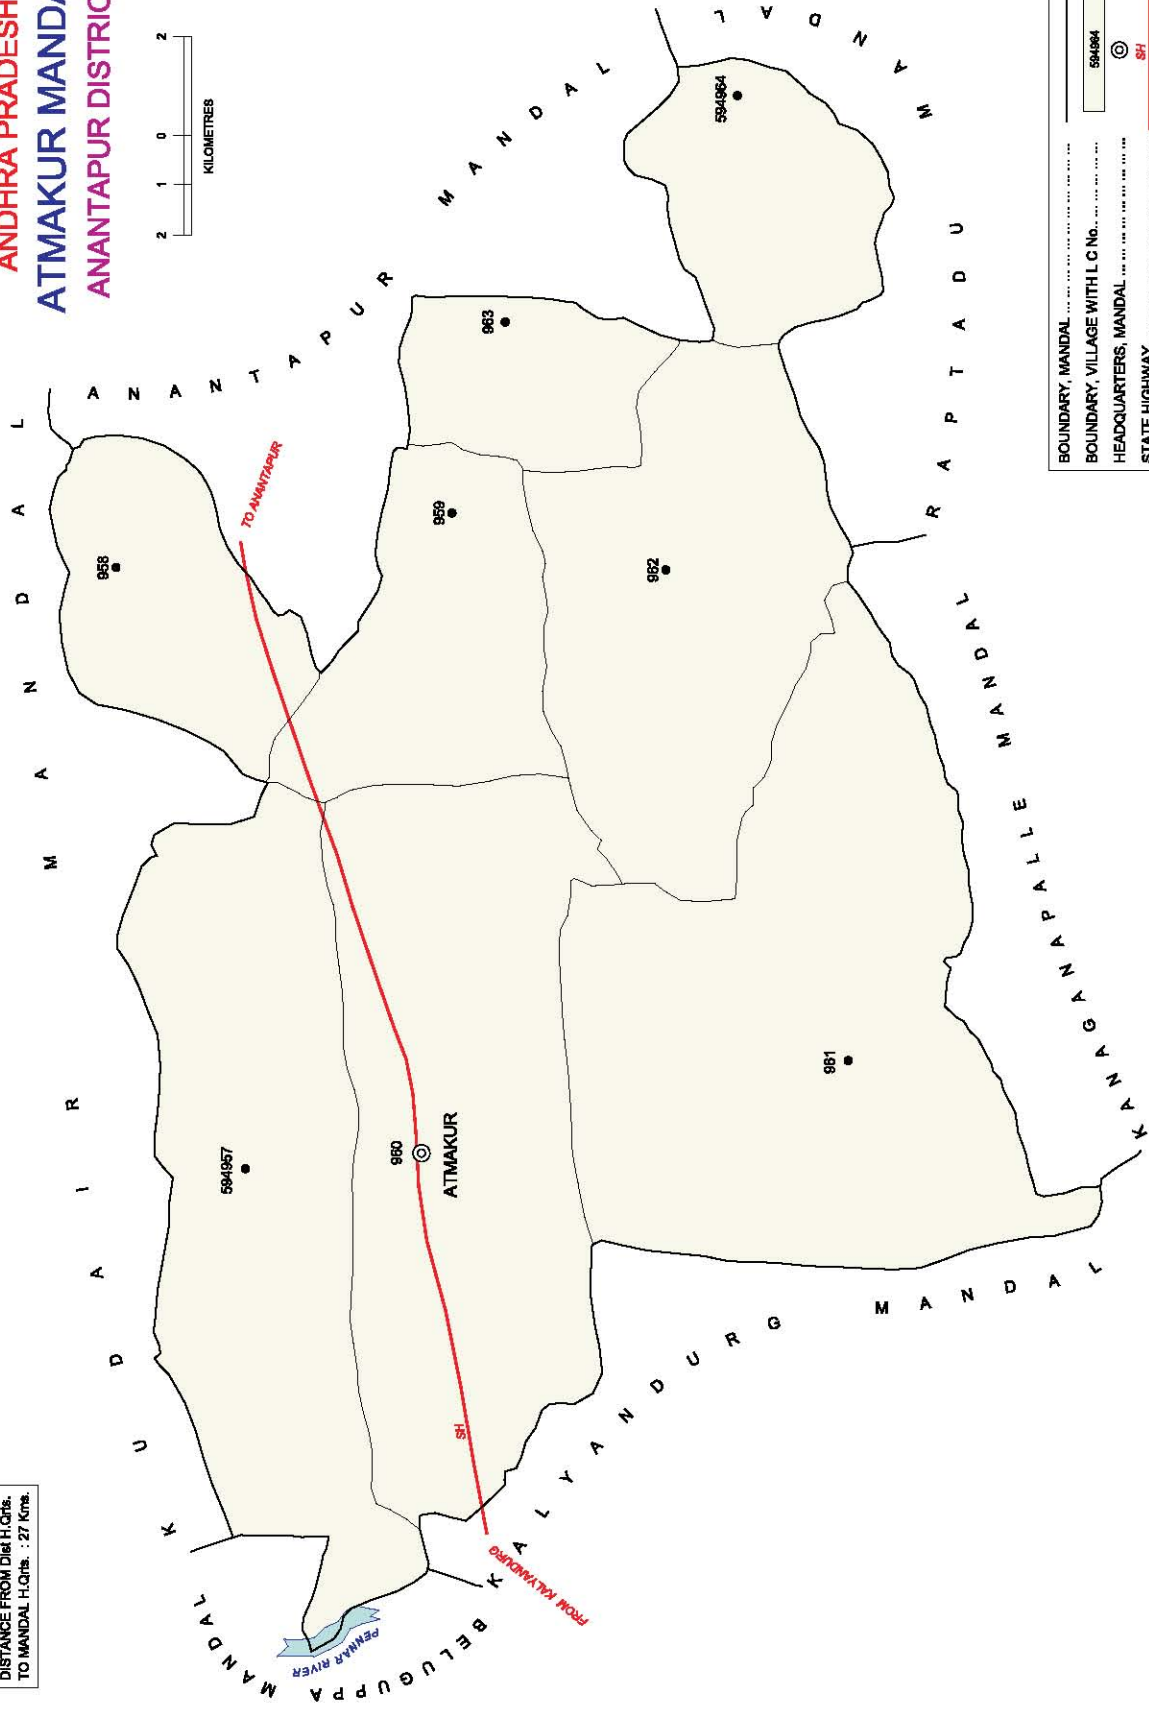

INDIA
ANDHRA PRADESH
ATMAKUR MANDAL
ANANTAPUR DISTRICT

No. OF TOWNS : NIL
No. OF VILLAGES : 8
DISTANCE FROM Dist H.Q. to
TO MANDAL H.Q. : 27 Kms.

BOUNDARY, MANDAL	.....
BOUNDARY, VILLAGE WITH L.C No.	.....
HEADQUARTERS, MANDAL	⊙
STATE HIGHWAY	— SH —
RIVER/STREAM/TANK	~~~~~