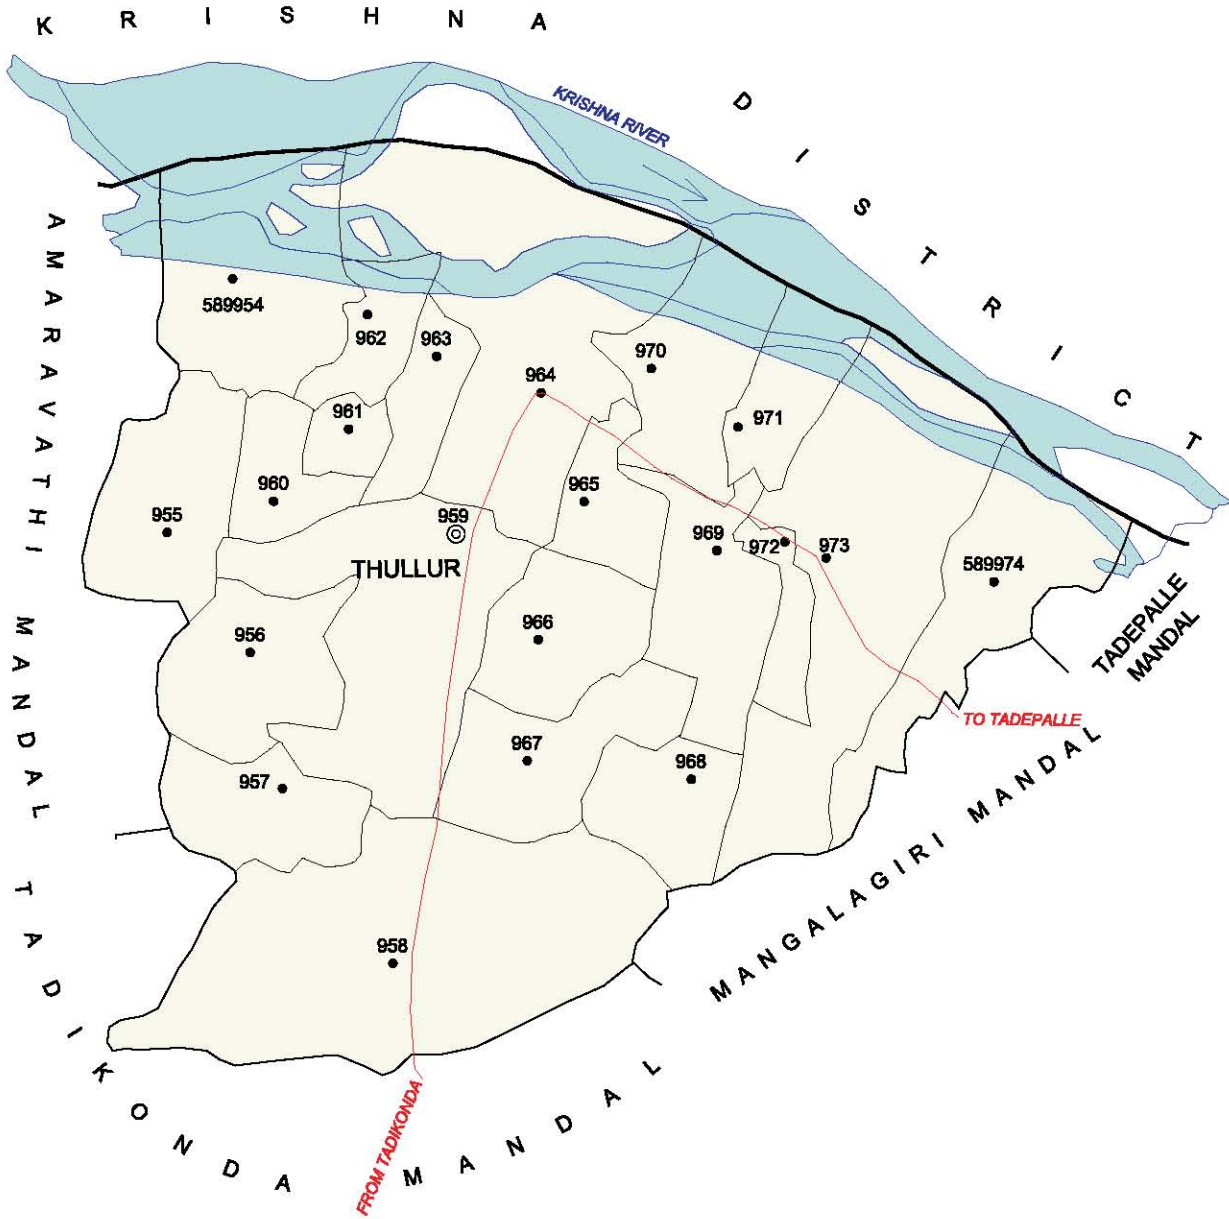

INDIA
ANDHRA PRADESH
THULLUR MANDAL
GUNTUR DISTRICT

No. OF TOWNS : NIL
No. OF VILLAGES : 21
DISTANCE FROM Dist. H.Qrts.
TO MANDAL H. Qrts.: 20 Kms.

BOUNDARY, DISTRICT	—————
BOUNDARY, MANDAL	—————
BOUNDARY, VILLAGE WITH LC NO	589954
HEADQUARTERS, MANDAL	⊙
OTHER IMPORTANT ROADS	—————
RIVER / STREAM / TANK	~~~~~