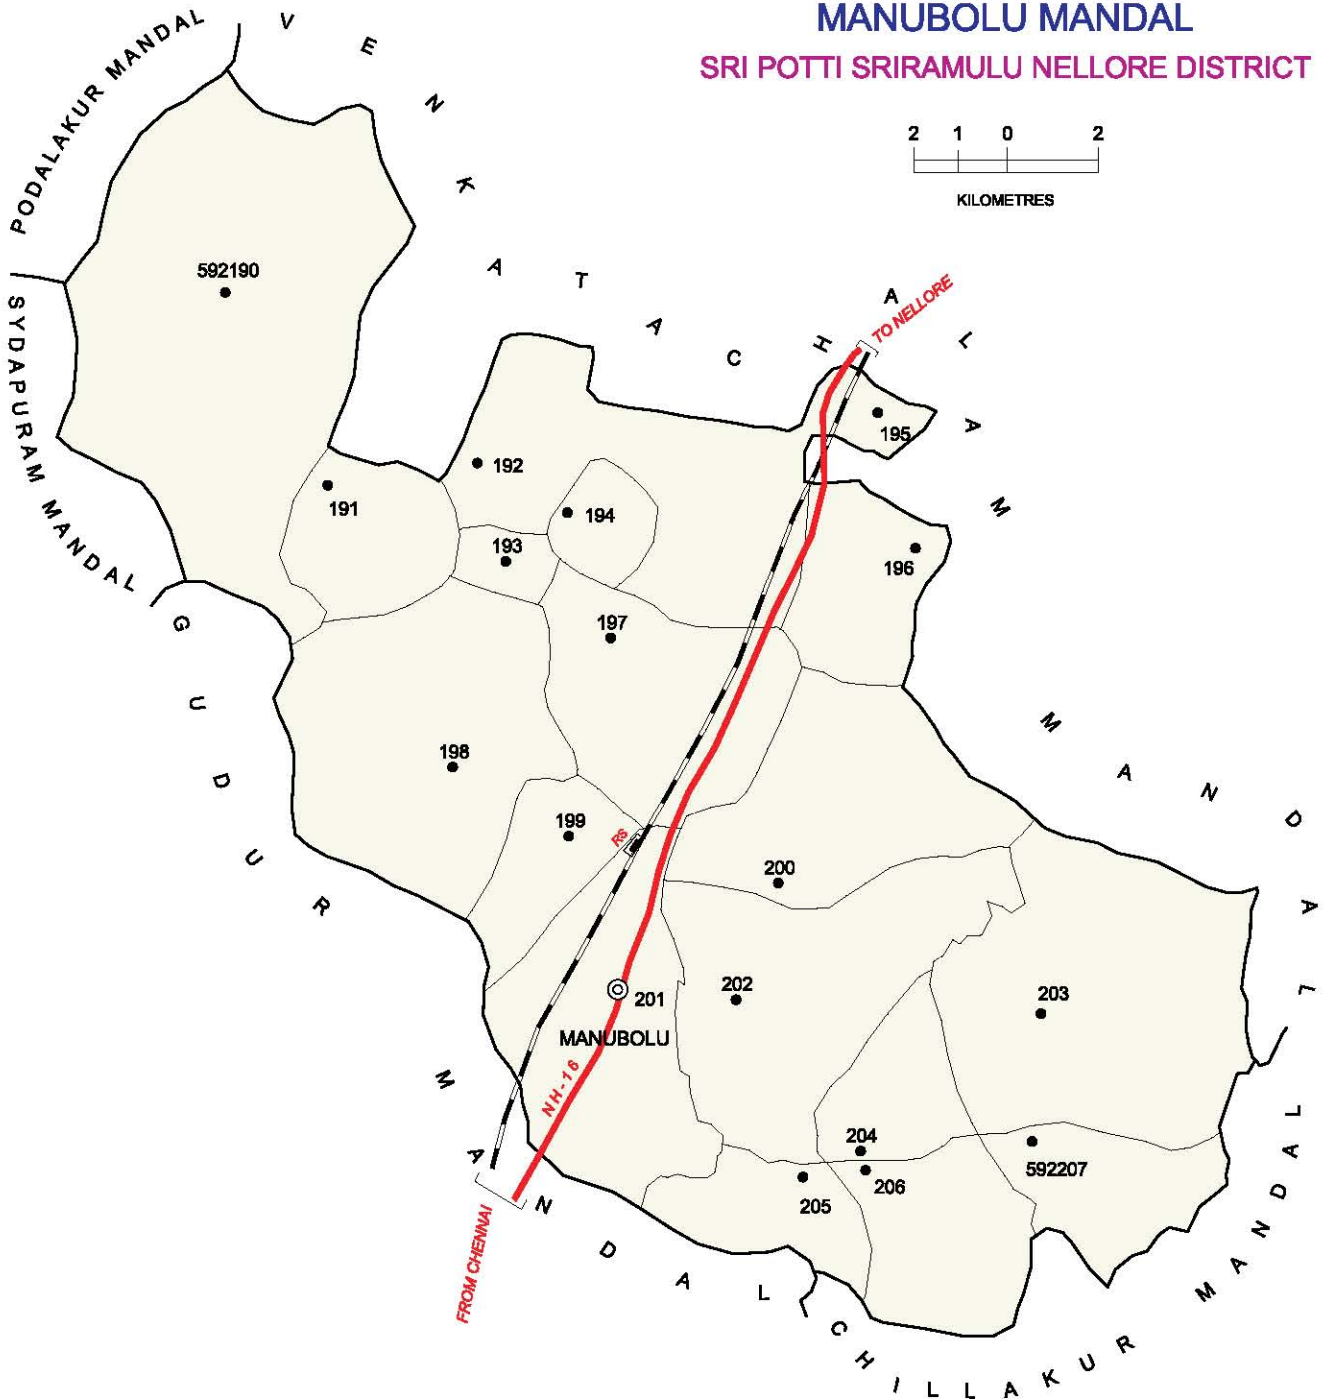

INDIA
ANDHRA PRADESH
MANUBOLU MANDAL
SRI POTTI SRIRAMULU NELLORE DISTRICT

No. OF TOWNS : NIL
No. OF VILLAGES : 18
DISTANCE FROM Dist. H.Qtrs.
TO MANDAL : 30 Kms.

BOUNDARY, MANDAL	—————
BOUNDARY, VILLAGE WITH L.C.No	592207
HEADQUARTERS, MANDAL	⊙
NATIONAL HIGHWAY	NH - 16
RAILWAY LINE WITH STATION, BROAD GAUGE	RS