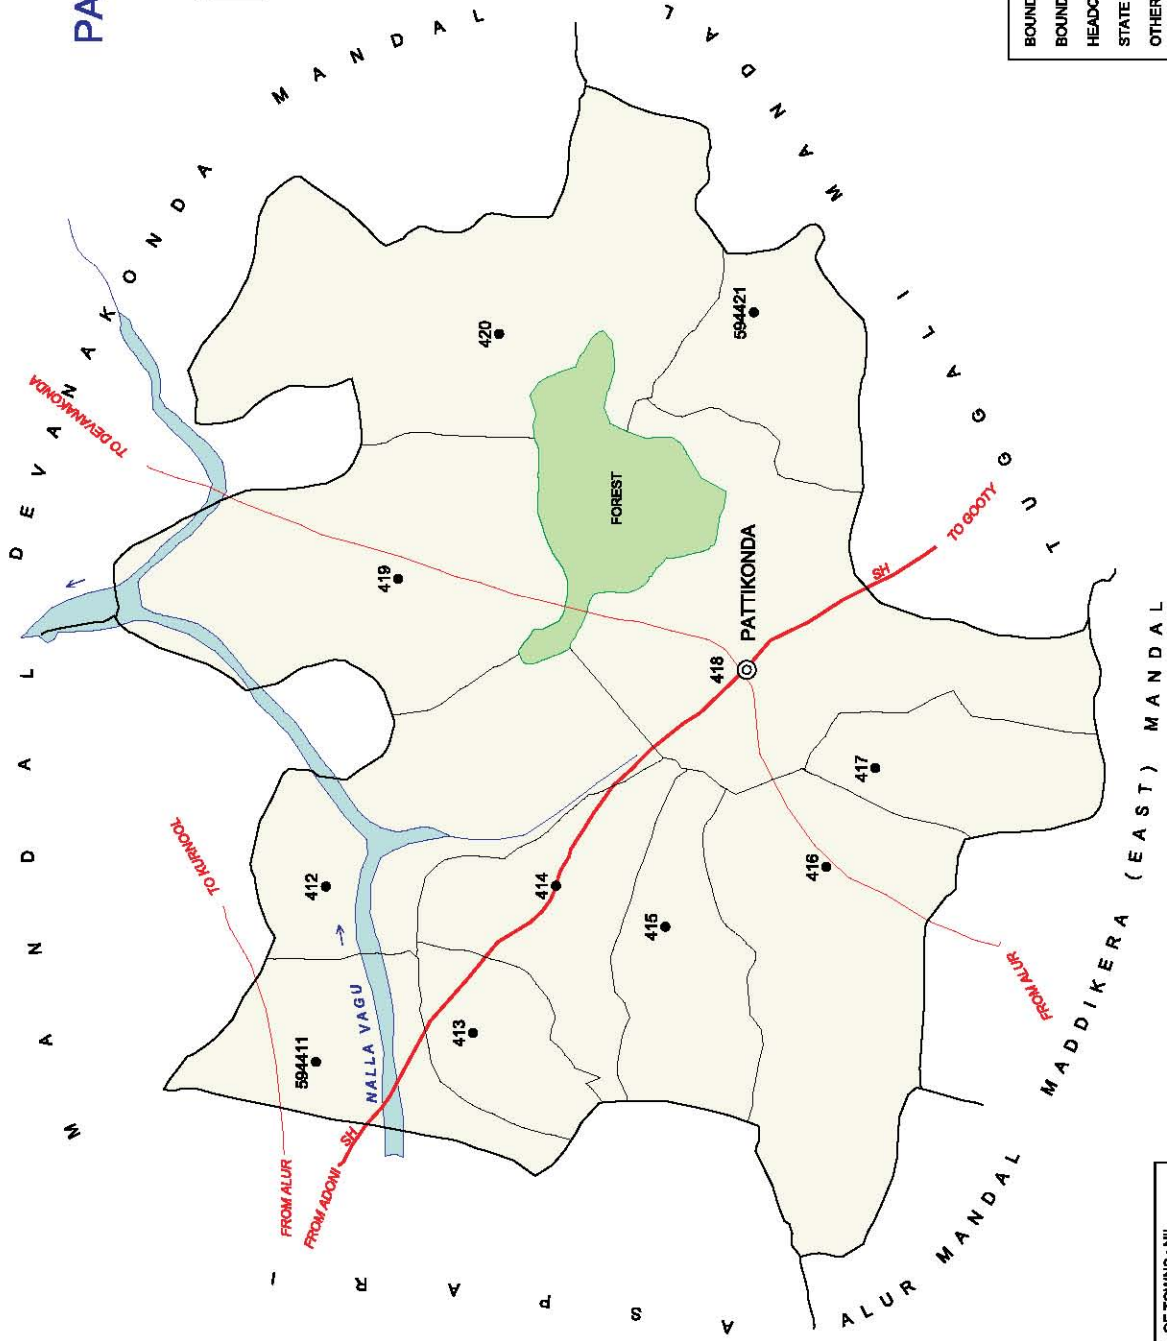

INDIA
ANDHRA PRADESH
PATTIKONDA MANDAL
KURNOOL DISTRICT

BOUNDARY, MANDAL.....	594421
BOUNDARY, VILLAGE WITH L.C. No.....	⊙
HEADQUARTERS, MANDAL.....	SH
STATE HIGHWAY.....	SH
OTHER IMPORTANT ROADS.....	—
RIVER/STREAM/TANK.....	—
FOREST.....	—

NO. OF TOWNS : NIL
NO. OF VILLAGES : 11
DISTANCE FROM Dist. H.Q. to
TO MANDAL H.Q. : 75 Kms.