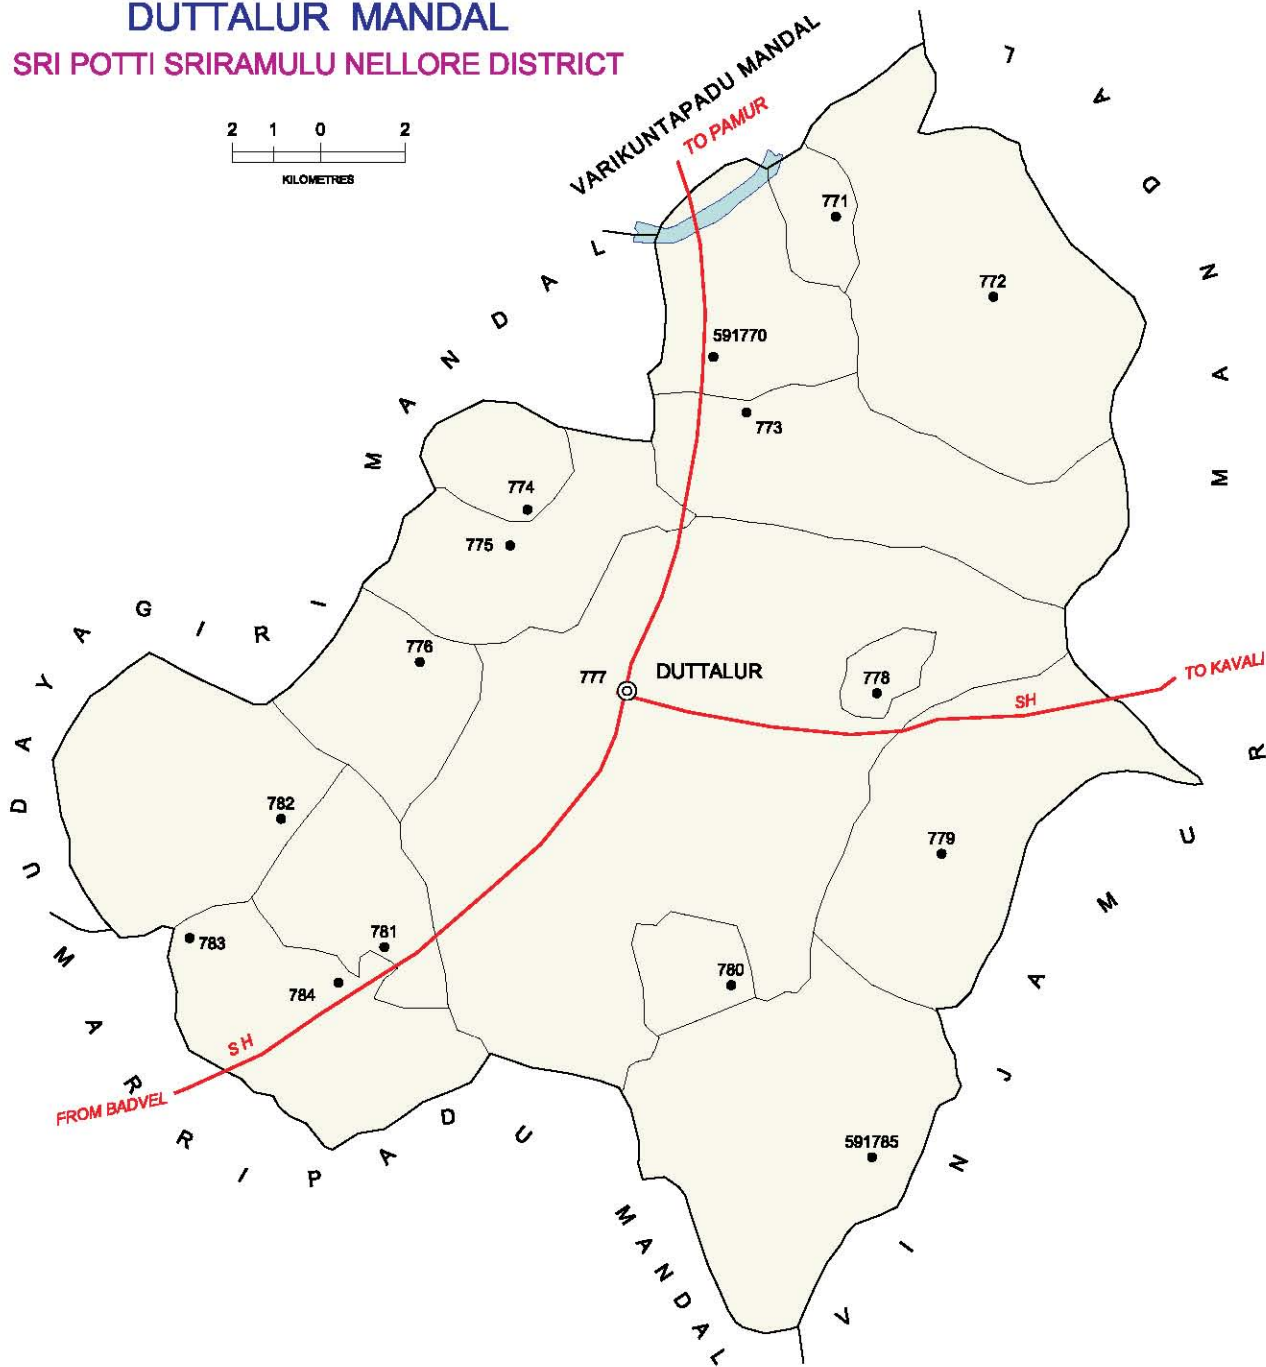

INDIA
ANDHRA PRADESH
DUTTALUR MANDAL
SRI POTTI SRIRAMULU NELLORE DISTRICT

No. OF TOWNS : NIL
No. OF VILLAGES : 16
DISTANCE FROM Dist. H.Qtrs.
TO MANDAL : 94 Kms.

BOUNDARY, MANDAL	———
BOUNDARY, VILLAGE WITH L.C.No	591770
HEADQUARTERS, MANDAL	⊙
STATE HIGHWAY	SH
RIVER/STREAM/TANK.....