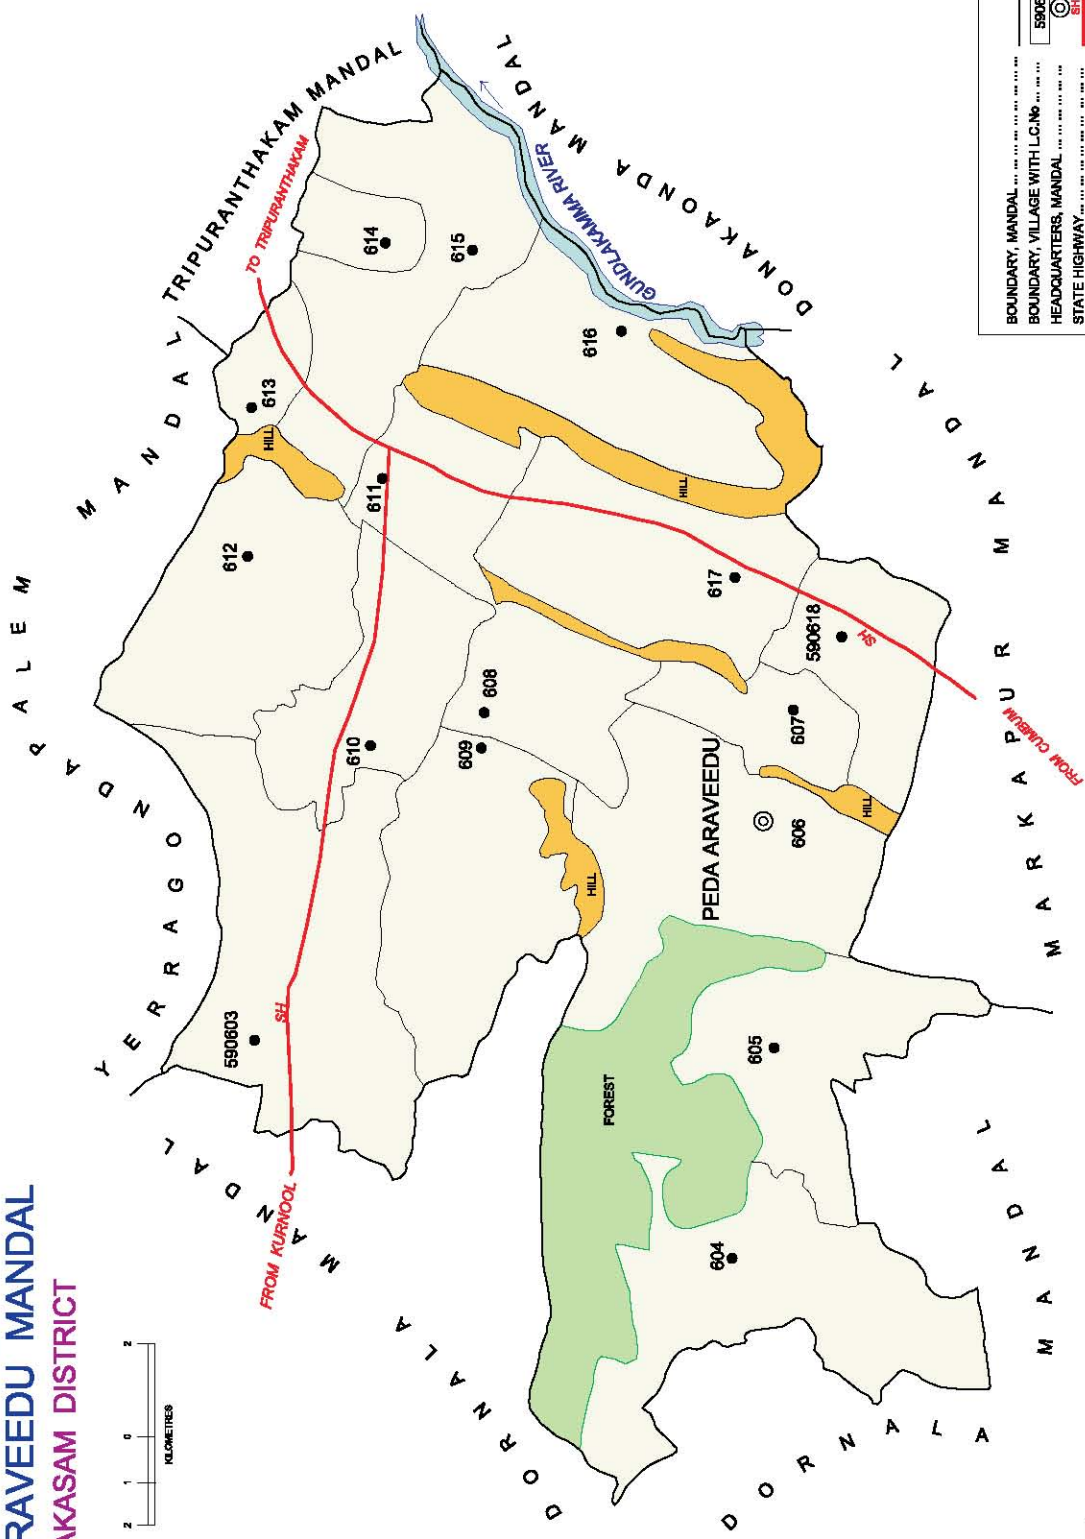

INDIA
ANDHRA PRADESH
PEDA ARAVEEDU MANDAL
PRAKASAM DISTRICT

590618	BOUNDARY, MANDAL
---	BOUNDARY, VILLAGE WITH L.C. No.
○ H.Q.	HEADQUARTERS, MANDAL
---	STATE HIGHWAY
■	FOREST
■	HILL
---	RIVER/STREAM/TANK

No. OF TOWNS : NIL
No. OF VILLAGES : 16
DISTANCE FROM DIST. H.Q.'s
TO MANDAL : 105 Kms.