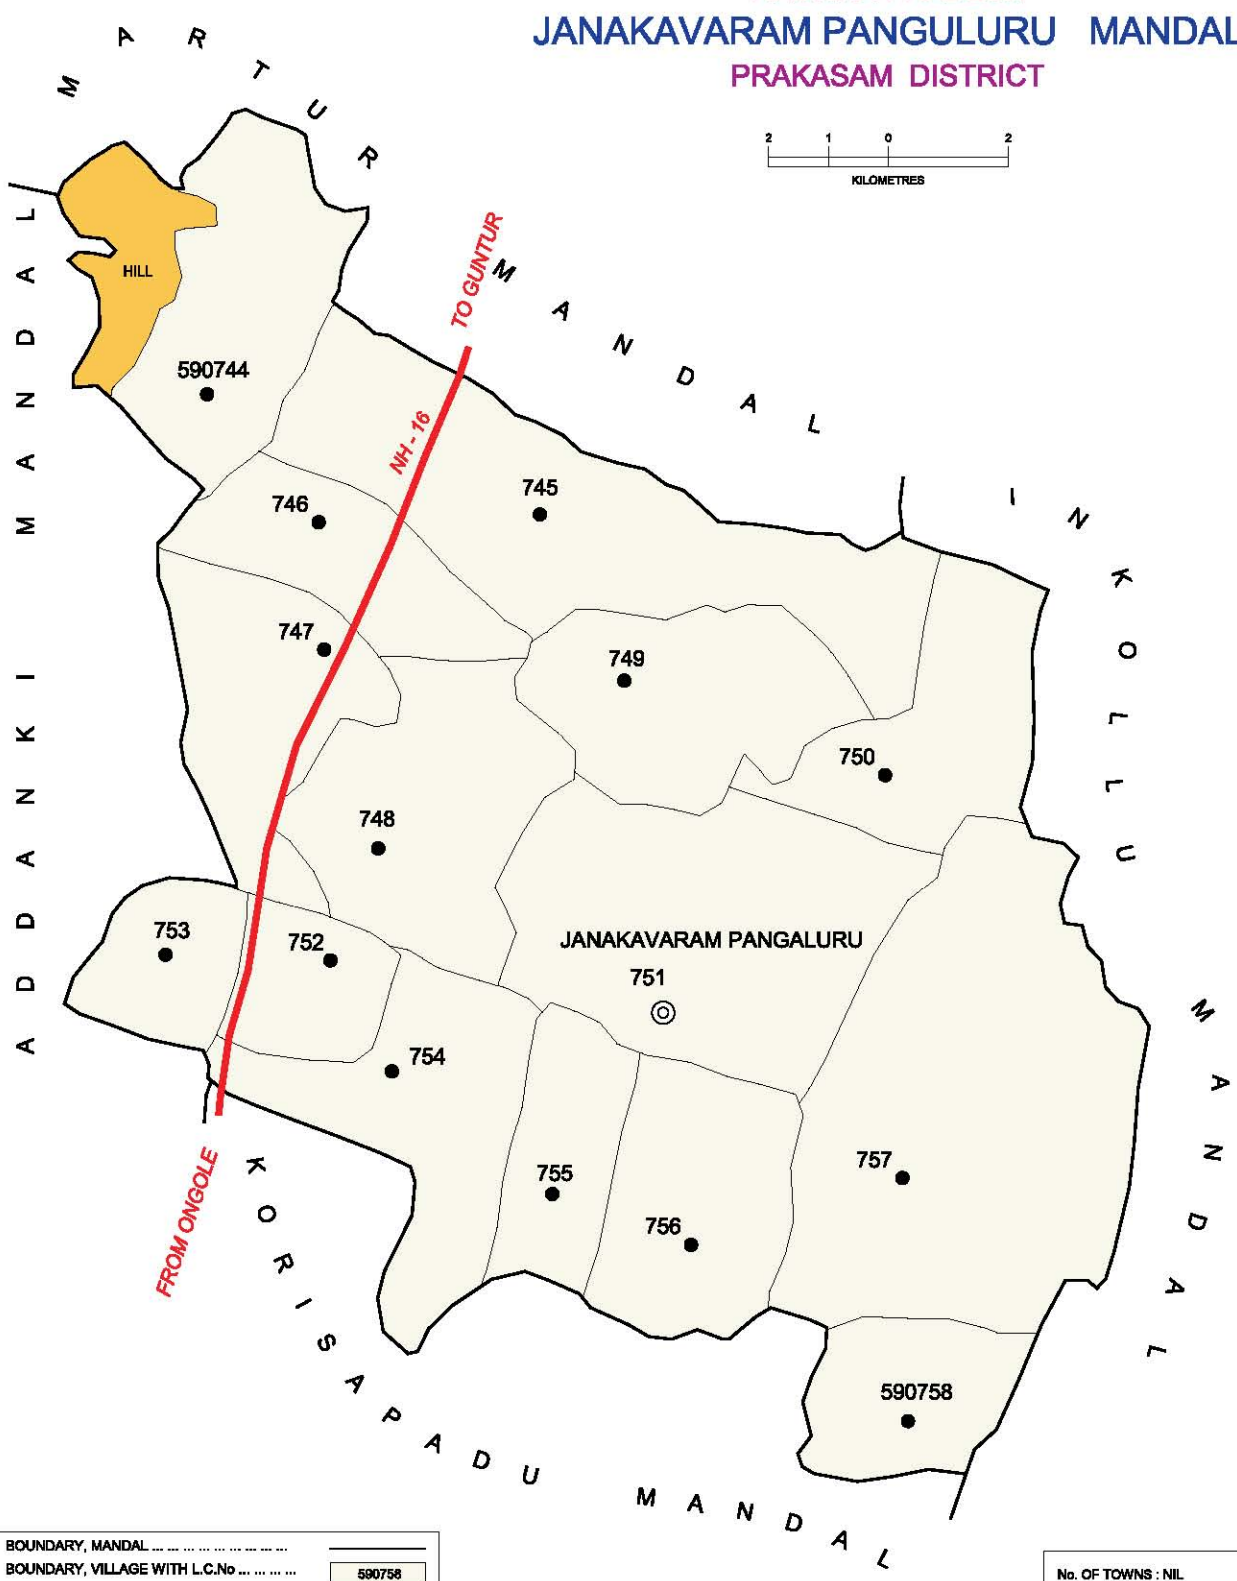

INDIA
ANDHRA PRADESH
JANAKAVARAM PANGULURU MANDAL
PRAKASAM DISTRICT

BOUNDARY, MANDAL	
BOUNDARY, VILLAGE WITH L.C.No	
HEADQUARTERS, MANDAL	
NATIONAL HIGHWAY	
HILL	

No. OF TOWNS : NIL
No. OF VILLAGES : 15
DISTANCE FROM Dist. H.Qrta.
TO MANDAL H.Qrta. : 45 Kms.