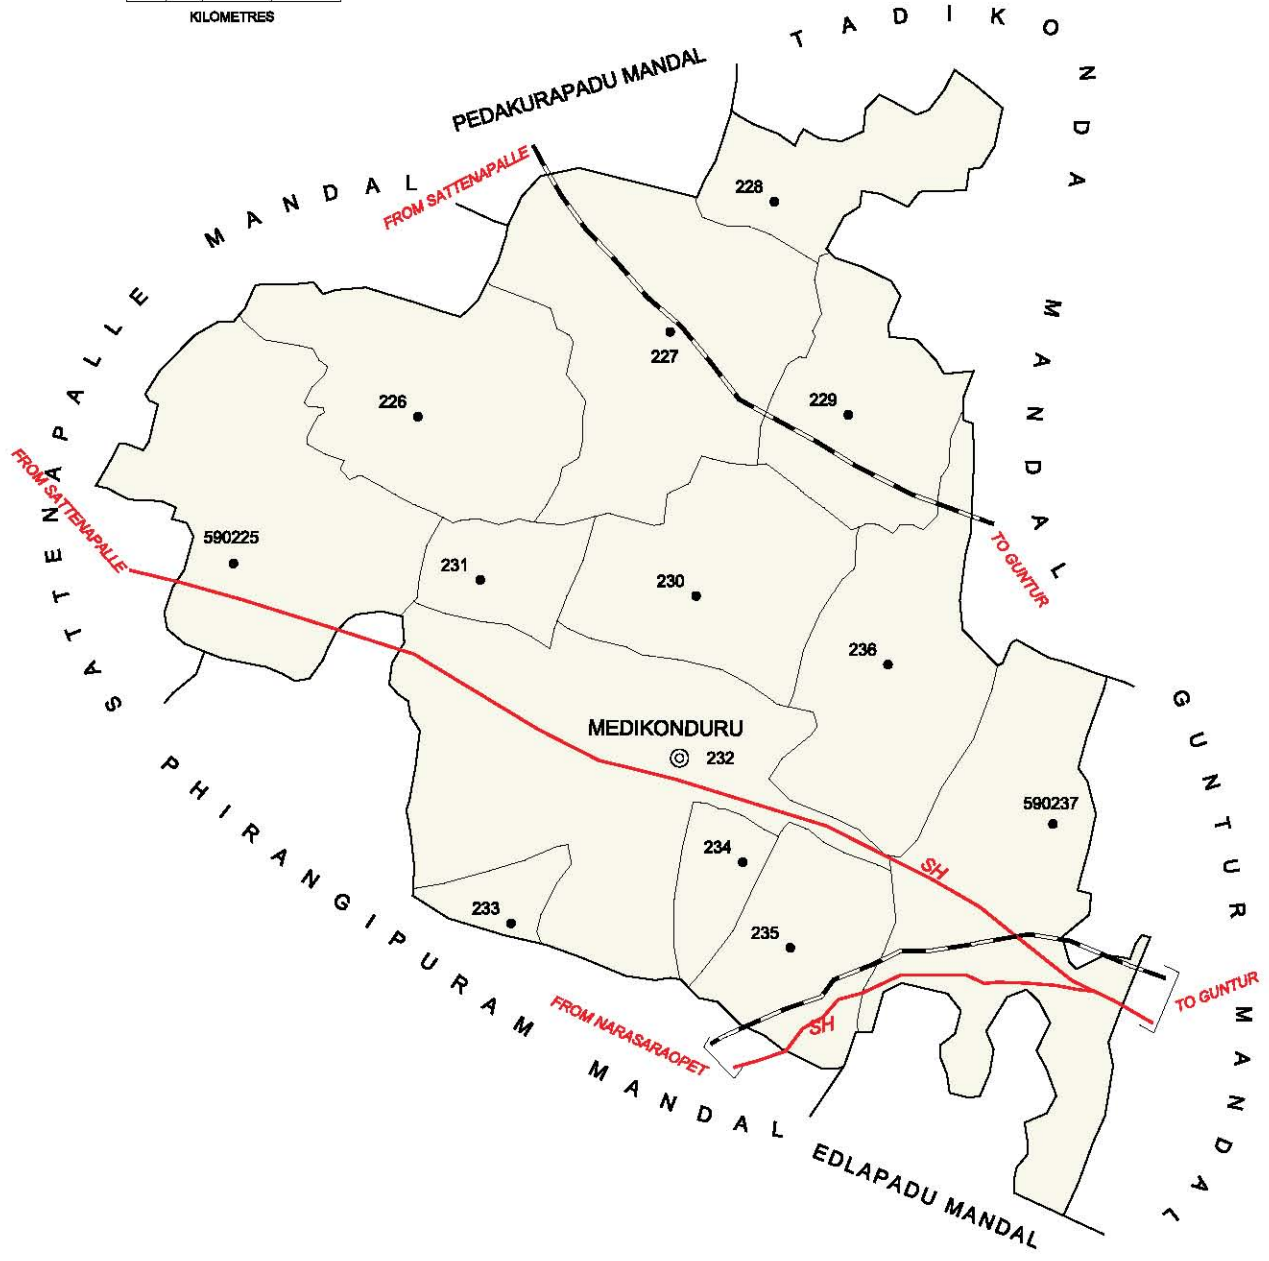

INDIA
ANDHRA PRADESH
MEDIKONDURU MANDAL
GUNTUR DISTRICT

BOUNDARY, MANDAL	
BOUNDARY, VILLAGE WITH LC NO	
HEADQUARTERS, MANDAL	
STATE HIGHWAY	
RAILWAY LINE, BROAD GAUGE	

No. OF TOWNS : NIL
No. OF VILLAGES : 13
DISTANCE FROM Dist. H.Qtrs.
TO MANDAL H.Qtrs: 16 Kms.