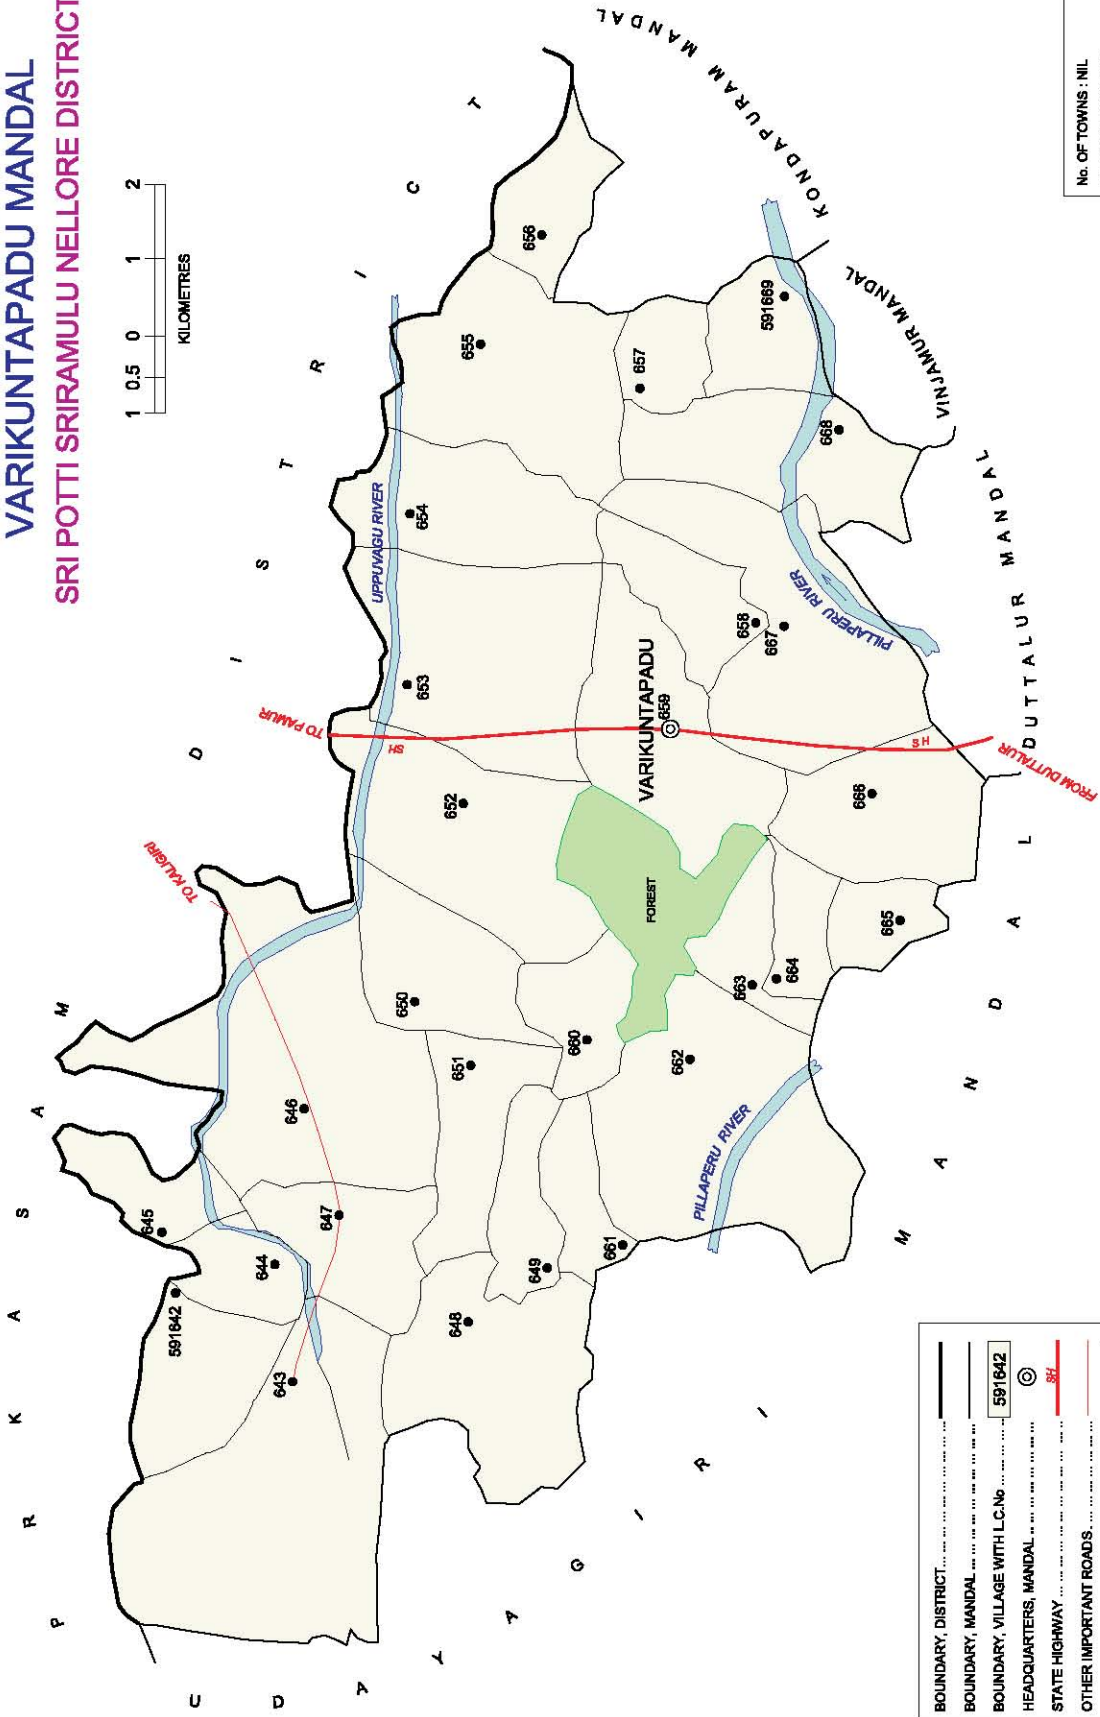

INDIA
ANDHRA PRADESH
VARIKUNTAPADU MANDAL
SRI POTTI SRIRAMULU NELLORE DISTRICT

No. OF TOWNS : NIL
No. OF VILLAGES : 28
DISTANCE FROM Dist. H. Qtrs.
TO MANDAL : 109 Kms.