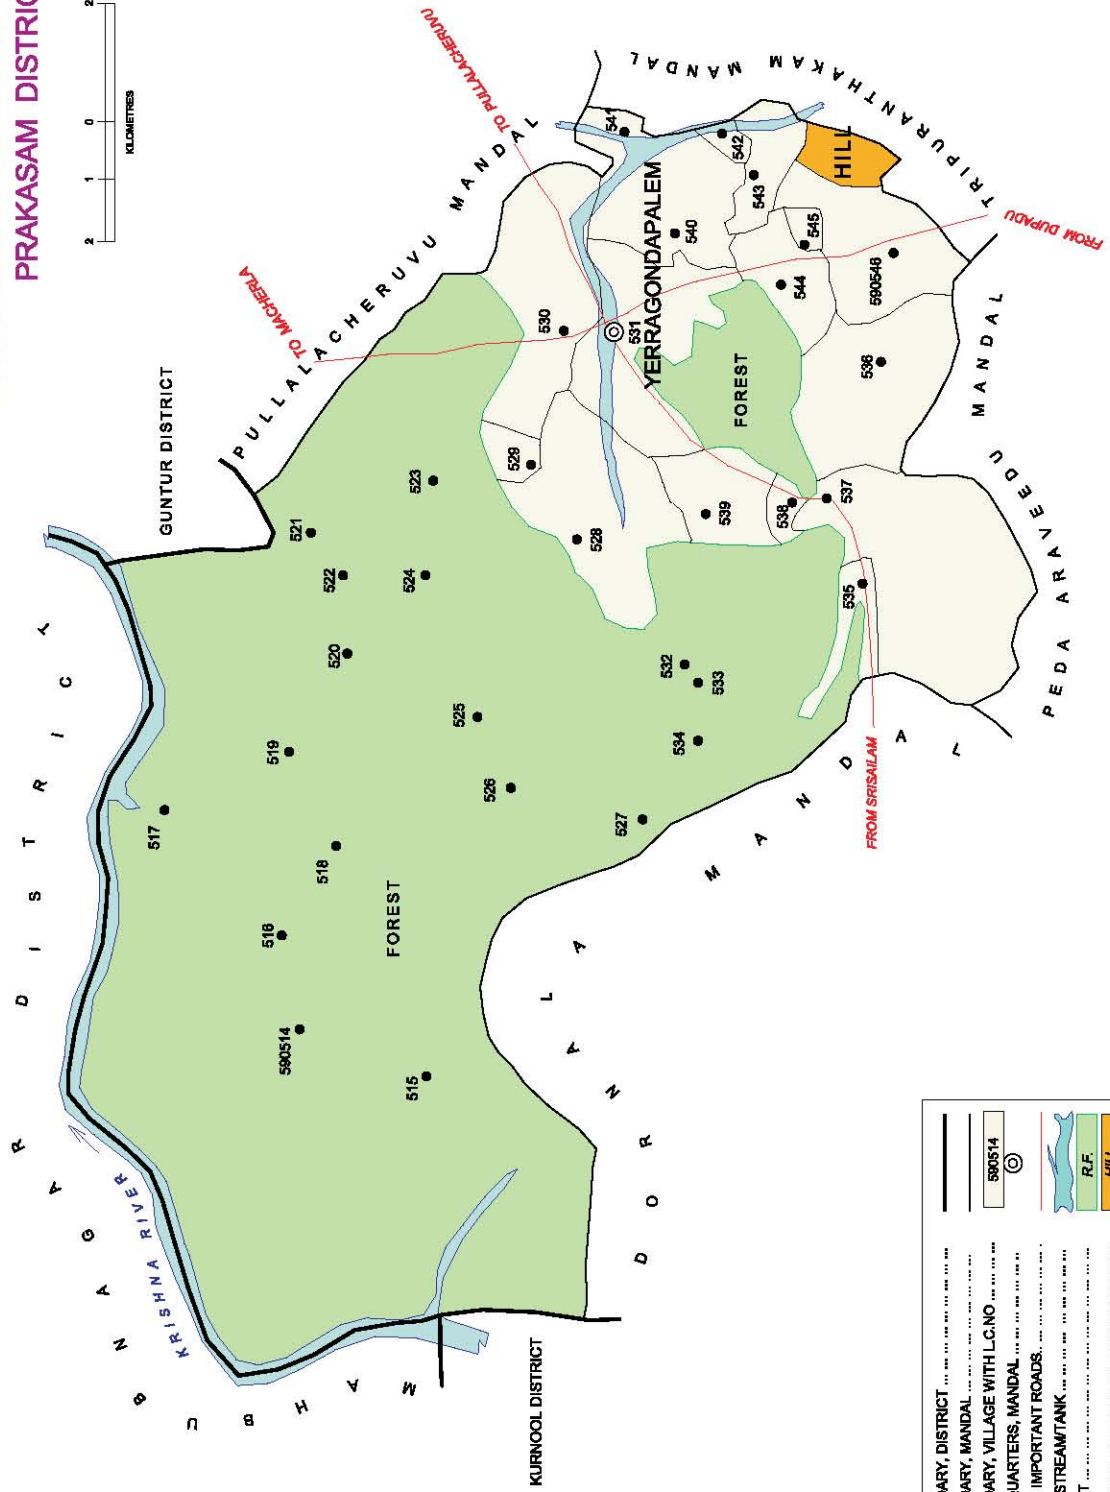

INDIA
ANDHRA PRADESH
YERRAGONDAPALEM MANDAL
PRAKASAM DISTRICT

No. OF TOWNS : NIL
No. OF VILLAGES : 30
DISTANCE FROM D.M.L. H. Qtrs.
TO MANDAL H.Qtrs. : 136 Kms.

--- --	BOUNDARY, DISTRICT
--- --	BOUNDARY, MANDAL
590514	BOUNDAGE WITH L.C.NO
⊙	HEADQUARTERS, MANDAL
---	OTHER IMPORTANT ROADS.
---	RIVER/STREAM/TANK.
---	FOREST
---	HILL