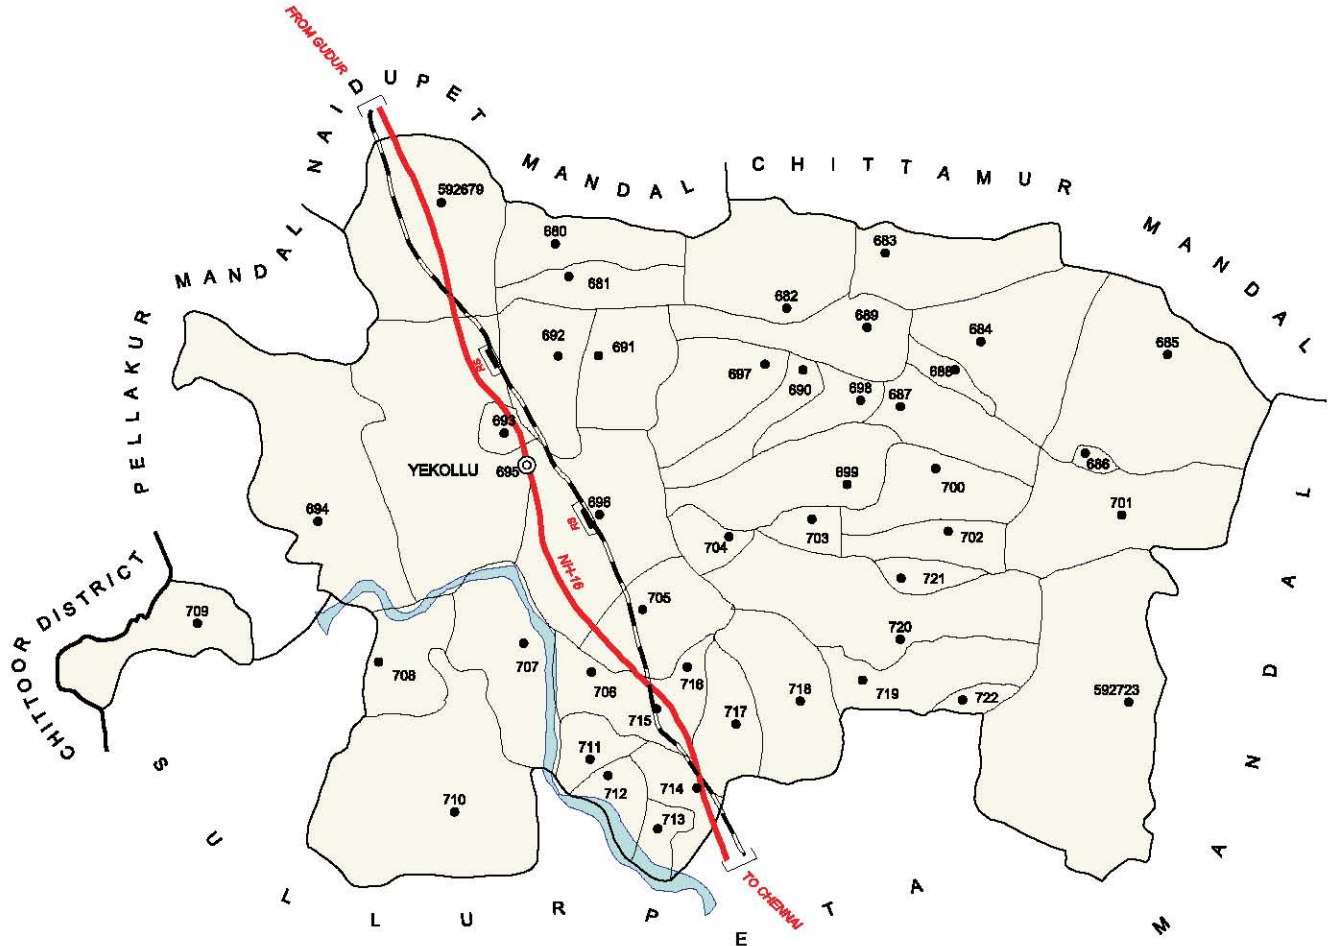

INDIA
ANDHRA PRADESH
DORAVARISATRAM MANDAL
SRI POTTI SRIRAMULU NELLORE DISTRICT

No. OF TOWNS : NIL
No. OF VILLAGES : 45
DISTANCE FROM Dist. H.Qtrs.
TO MANDAL : 81 Kms.

Note :- Doravarisatram is Hamlet of Yekollu village (L.C.No.695).

BOUNDARY, DISTRICT	—————
BOUNDARY, MANDAL	—————
BOUNDARY, VILLAGE WITH L.C.No	592679
HEADQUARTERS, MANDAL	⊙
NATIONAL HIGHWAY	NH-16
RAILWAY LINE WITH STATION BROAD GAUGE	PS
RIVER/STREAM/TANK