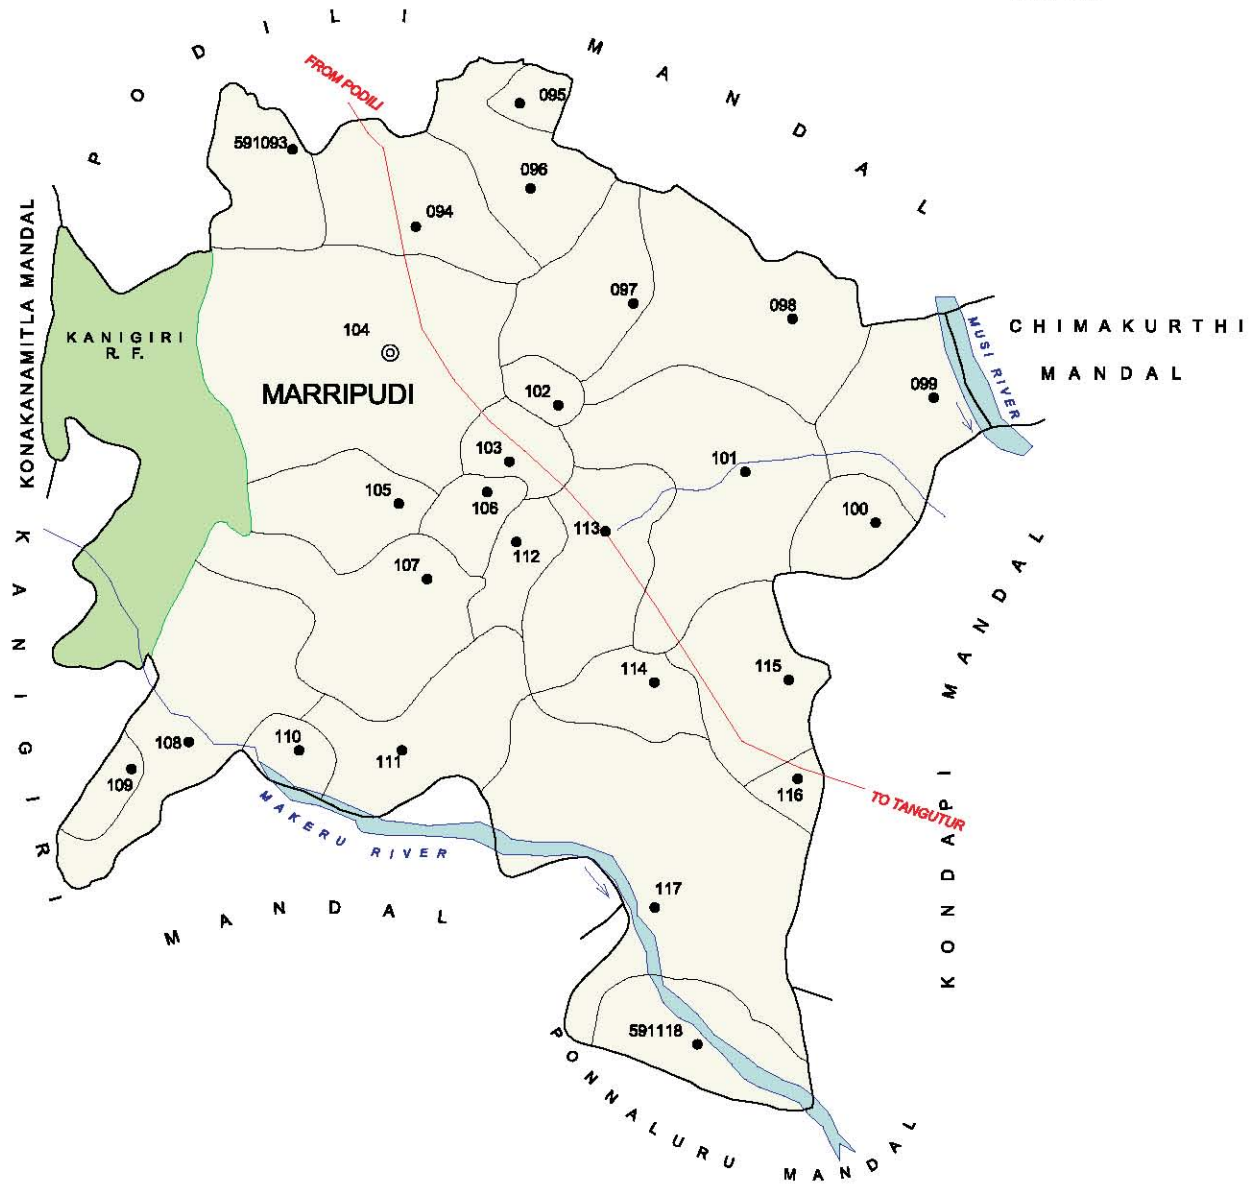

No. OF TOWNS : NIL  
 No. OF VILLAGES : 24  
 DISTANCE FROM Dist. H.Qrts.  
 TO MANDAL H.Qrts. : 22 Kms.

INDIA  
**ANDHRA PRADESH**  
**MARRIPUDI MANDAL**  
**PRAKASAM DISTRICT**

No. OF VILLAGES : 26  
 No. OF TOWNS : NIL  
 DISTANCE FROM Dist. H. Qtrs.  
 TO MANDAL H. Qtrs. : 62 Kms.