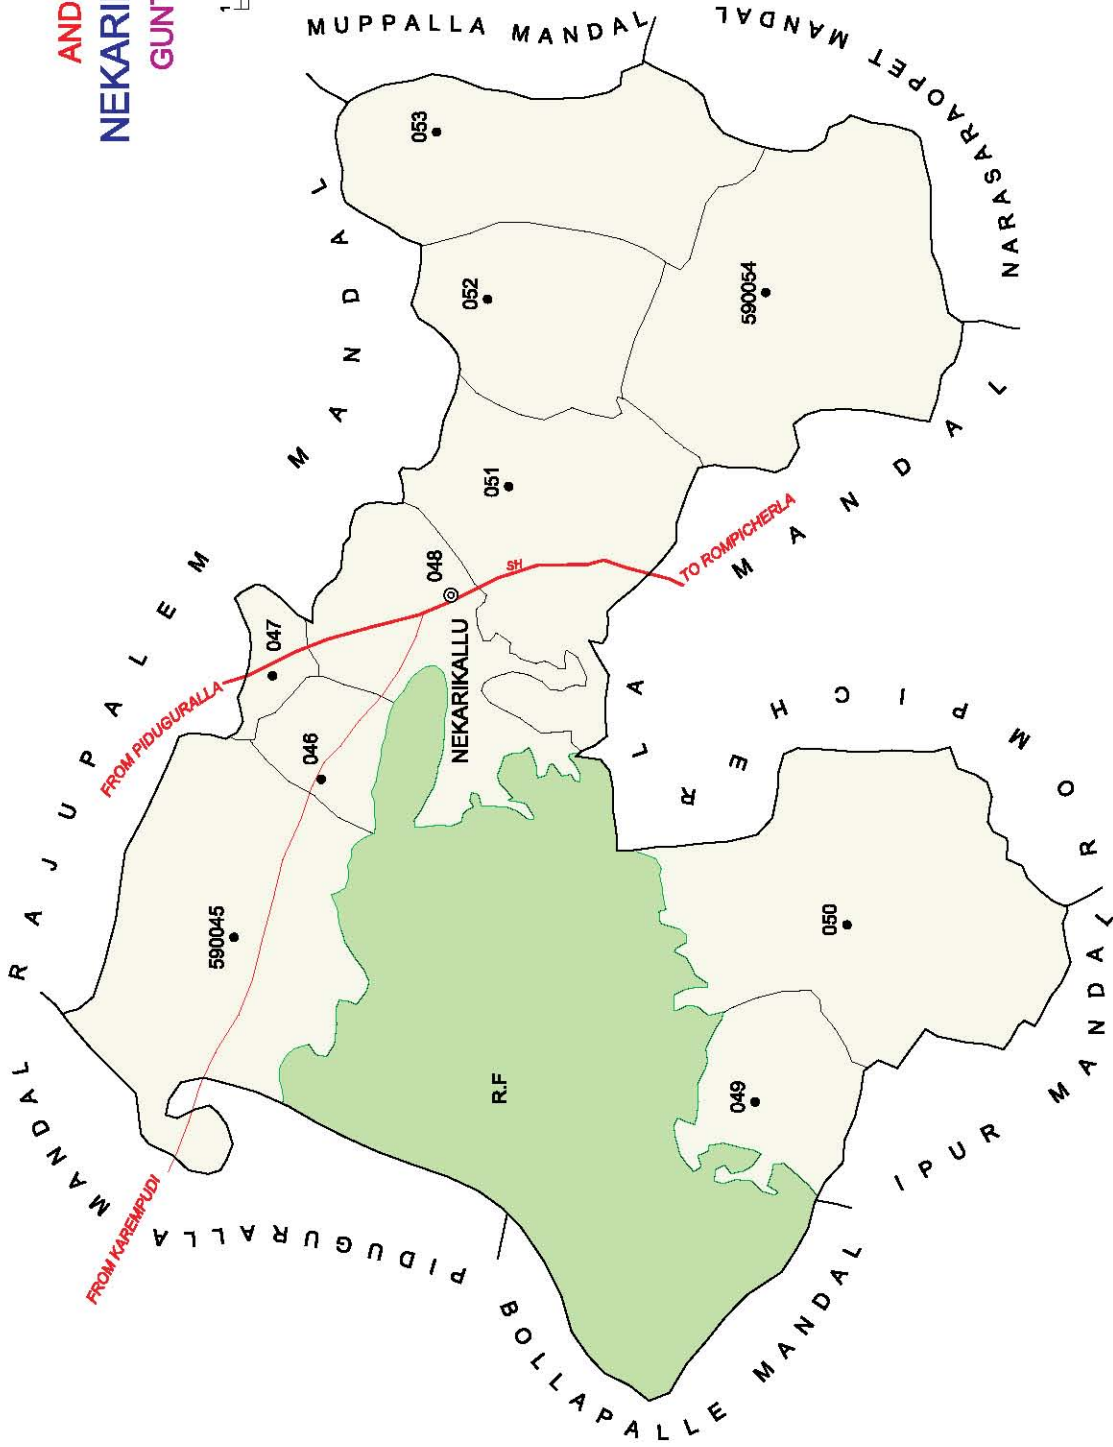

INDIA
ANDHRA PRADESH
NEKARIKALLU MANDAL
GUNTUR DISTRICT

BOUNDARY, MANDAL	.....
BOUNDARY, VILLAGE WITH LC NO	.....
HEADQUARTERS, MANDAL	⊙
STATE HIGHWAY	SH
FOREST	R.F.

No. OF TOWNS : NIL
No. OF VILLAGES : 10
DISTANCE FROM Dist. H. Qtrs.
TO MANDAL H. Qtrs. : 68 Kms.