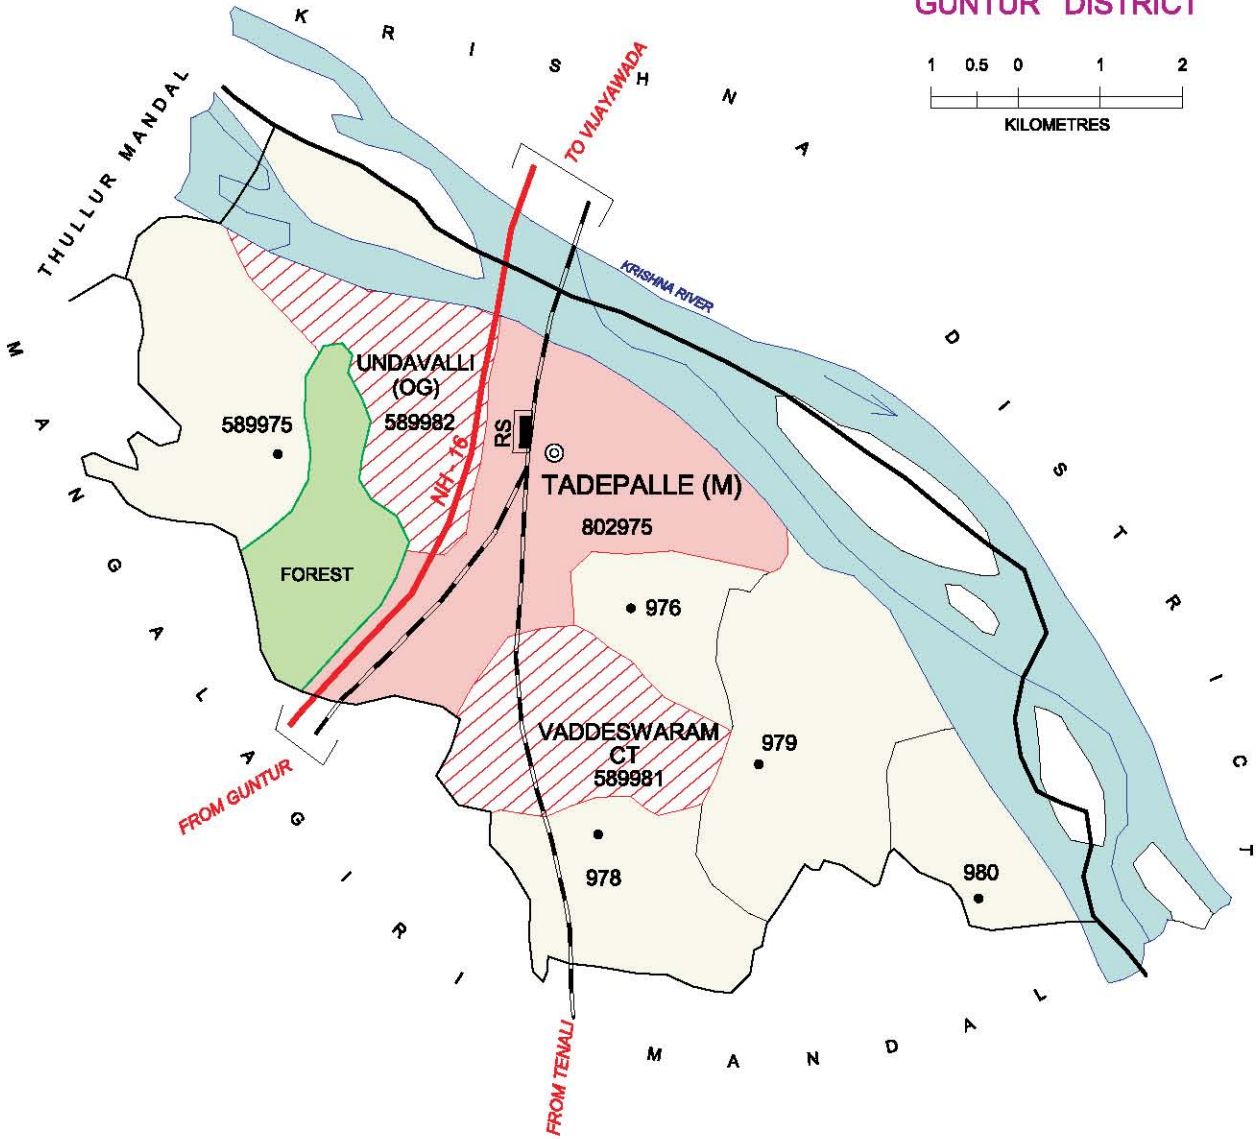

INDIA
ANDHRA PRADESH
TADEPALLE MANDAL
GUNTUR DISTRICT

1. **Note:**
1. Tadepalle (OG) is fully Included in Tadepalle (M).
  2. Vaddeswaram village (981) is fully included in Vaddeswaram (CT).
  3. Undavalli (R) (982) is fully IOG to Tadepalle Municipality.

BOUNDARY, DISTRICT	—————
BOUNDARY, MANDAL	—————
BOUNDARY, VILLAGE WITH LC NO	————— 589975
HEADQUARTERS, MANDAL	⊙
NATIONAL HIGHWAY	NH-16
RAILWAY LINE WITH STATION, BROAD GAUGE ...	RS
RIVER / STREAM / TANK	~~~~~
STATUTORY TOWN WITH L C NO	802975
CENSUS TOWN/OG WITH L C NO	589981
FOREST	■

No. OF TOWNS : 2
No. OF OGs : 1
No. OF VILLAGES : 5
DISTANCE FROM Dist. H.Qtrs.
TO MANDAL H. Qtrs.: 23 Kms.