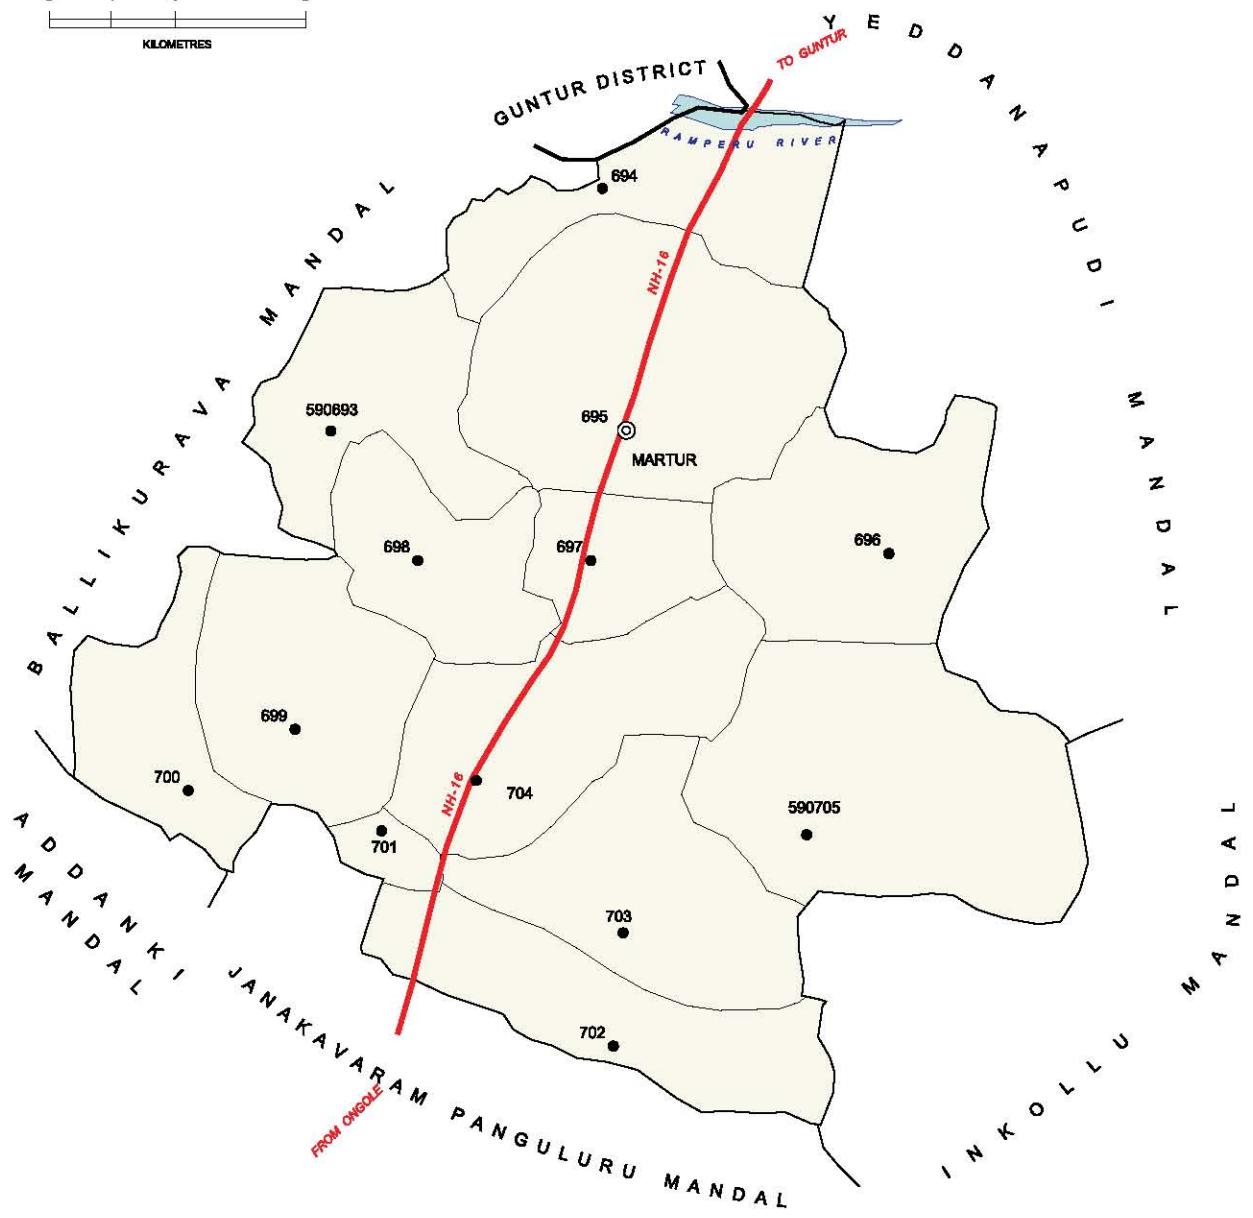

INDIA  
**ANDHRA PRADESH**  
**MARTUR MANDAL**  
**PRAKASAM DISTRICT**

No. OF TOWNS : NIL  
 No. OF VILLAGES : 13  
 DISTANCE FROM Dist. H.Qrta.  
 TO MANDAL H.Qrta. : 53 Kms.

BOUNDARY, DISTRICT .....	—————
BOUNDARY, MANDAL .....	—————
BOUNDARY, VILLAGE WITH L.C.No .....	—————
HEADQUARTERS, MANDAL .....	⊙
NATIONAL HIGHWAY .....	<b>NH-16</b>
RIVER /STREAM/TANK .....	