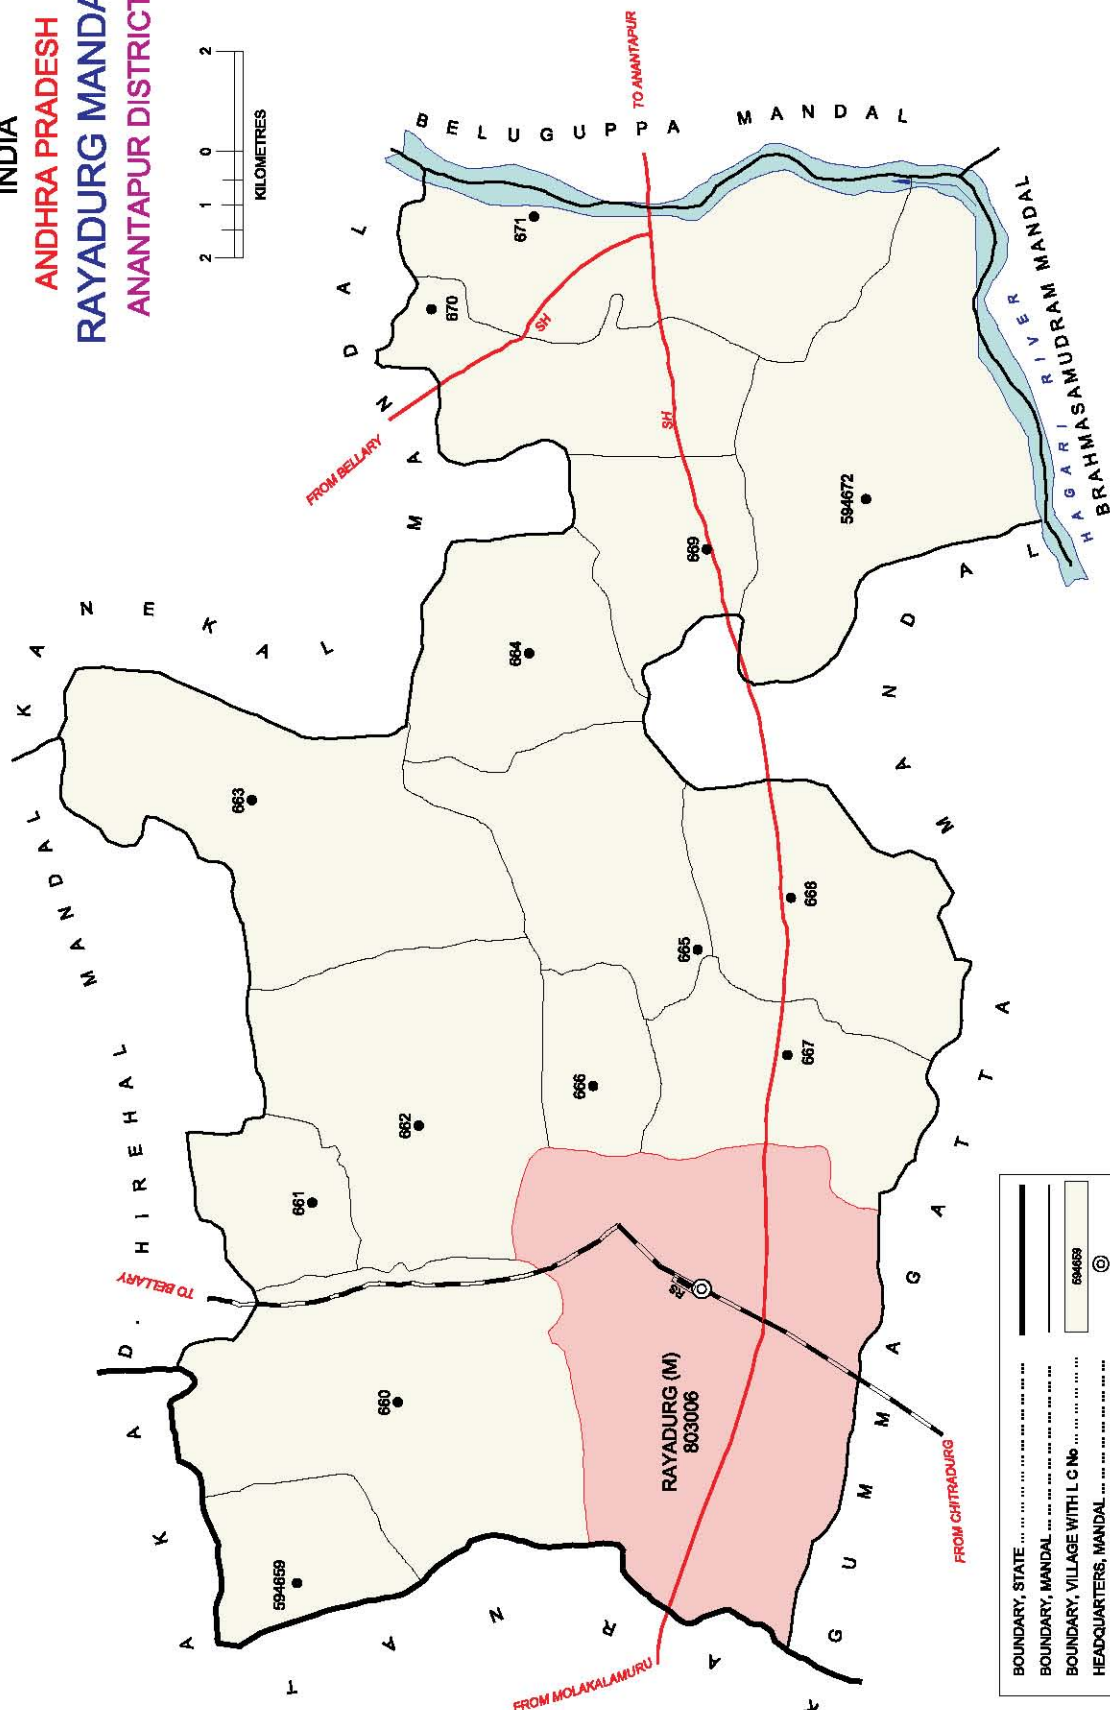

INDIA
ANDHRA PRADESH
RAYADURG MANDAL
ANANTAPUR DISTRICT

BOUNDARY, STATE	...
BOUNDARY, MANDAL	---
BOUNDARY, VILLAGE WITH L C No.	694659
HEADQUARTERS, MANDAL	⊙
STATE HIGHWAY	SH
RAILWAY LINE WITH STATION/BROAD GAUGE	—+—
STATUTORY TOWN WITH L C No.	803006
RIVER / STREAM / TANK	~

No. OF TOWNS : 1
No. OF VILLAGES : 14
DISTANCE FROM Dist H.Qtrs.
TO MANDAL H.Qtrs. : 118 Kms.