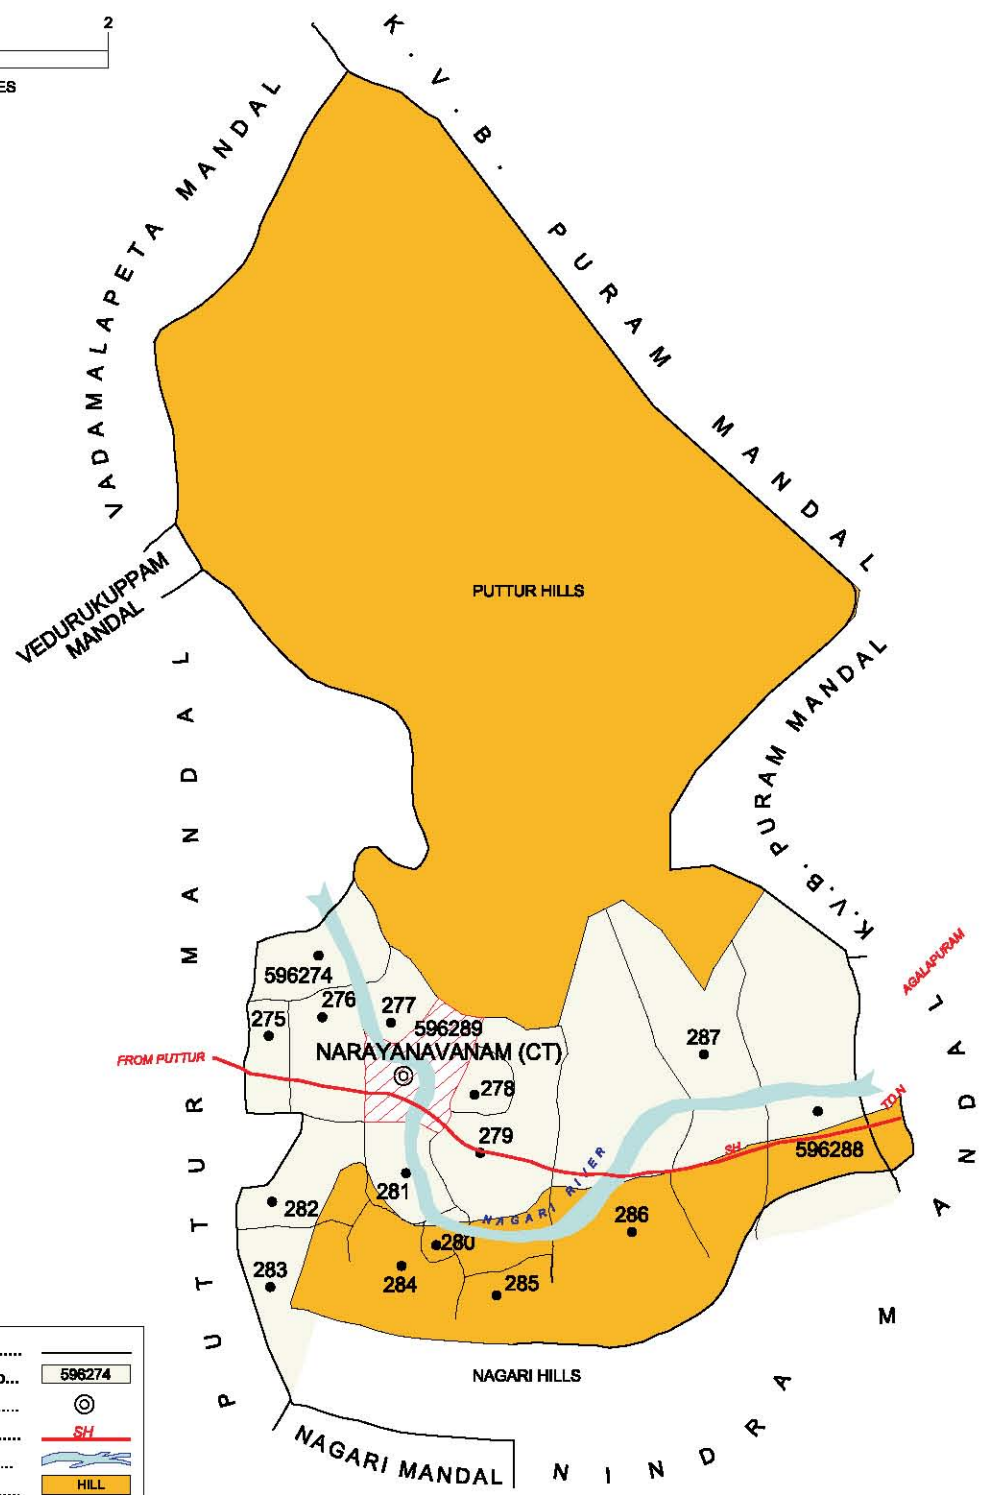

INDIA
ANDHRA PRADESH
NARAYANAVANAM MANDAL
CHITTOOR DISTRICT

No. OF TOWNS : 1
No. OF VILLAGES : 15
DISTANCE FROM Dist. H.Qrts.
TO MANDAL H.Qrts. : 72 Kms.

BOUNDARY, MANDAL.....	
BOUNDARY, VILLAGE WITH L.C. No....	
HEADQUARTERS, MANDAL.....	
STATE HIGHWAY	
RIVER / STREAM / TANK.....	
HILL.....	
CENSUS TOWN WITH L.C. No.....