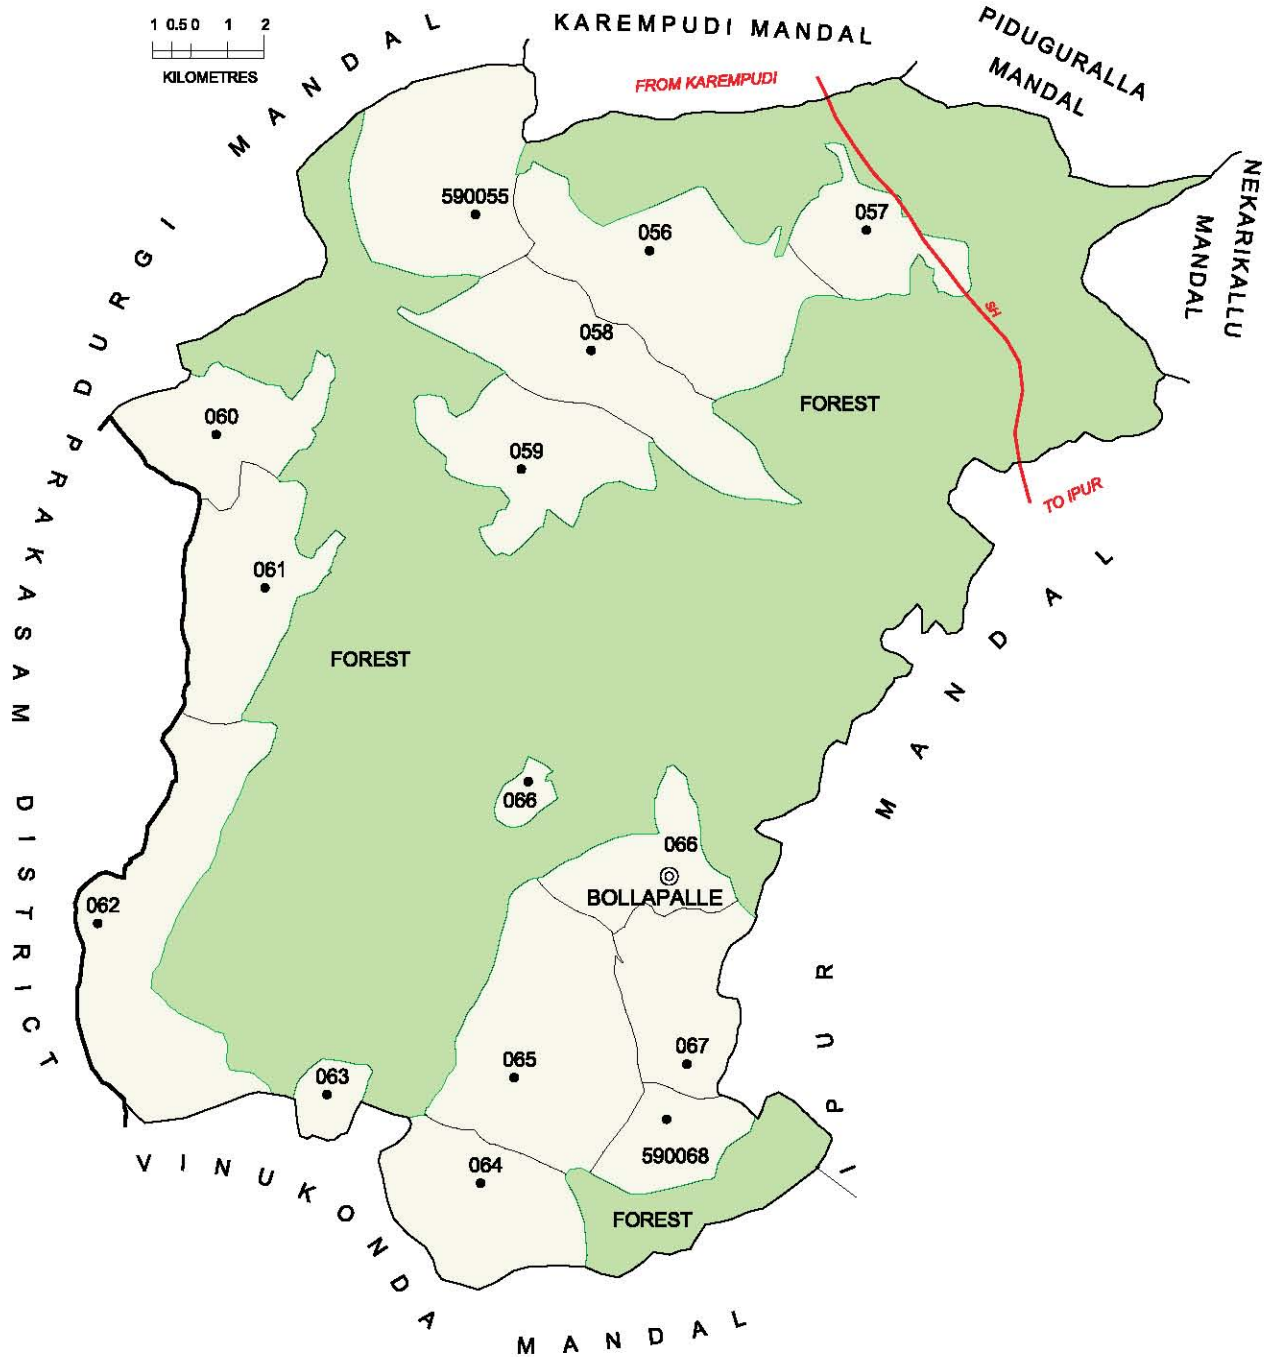

INDIA
ANDHRA PRADESH
BOLLAPALLE MANDAL
GUNTUR DISTRICT

No. OF TOWNS : NIL
No. OF VILLAGES : 14
DISTANCE FROM Dist. H.Qrts.
TO MANDAL H. Qtrs. : 73 Kms.

BOUNDARY, DISTRICT	—————
BOUNDARY, MANDAL	—————
BOUNDARY, VILLAGE WITH LC NO	—————
HEADQUARTERS, MANDAL	⊙
STATE HIGHWAY	—SH—
FOREST	■