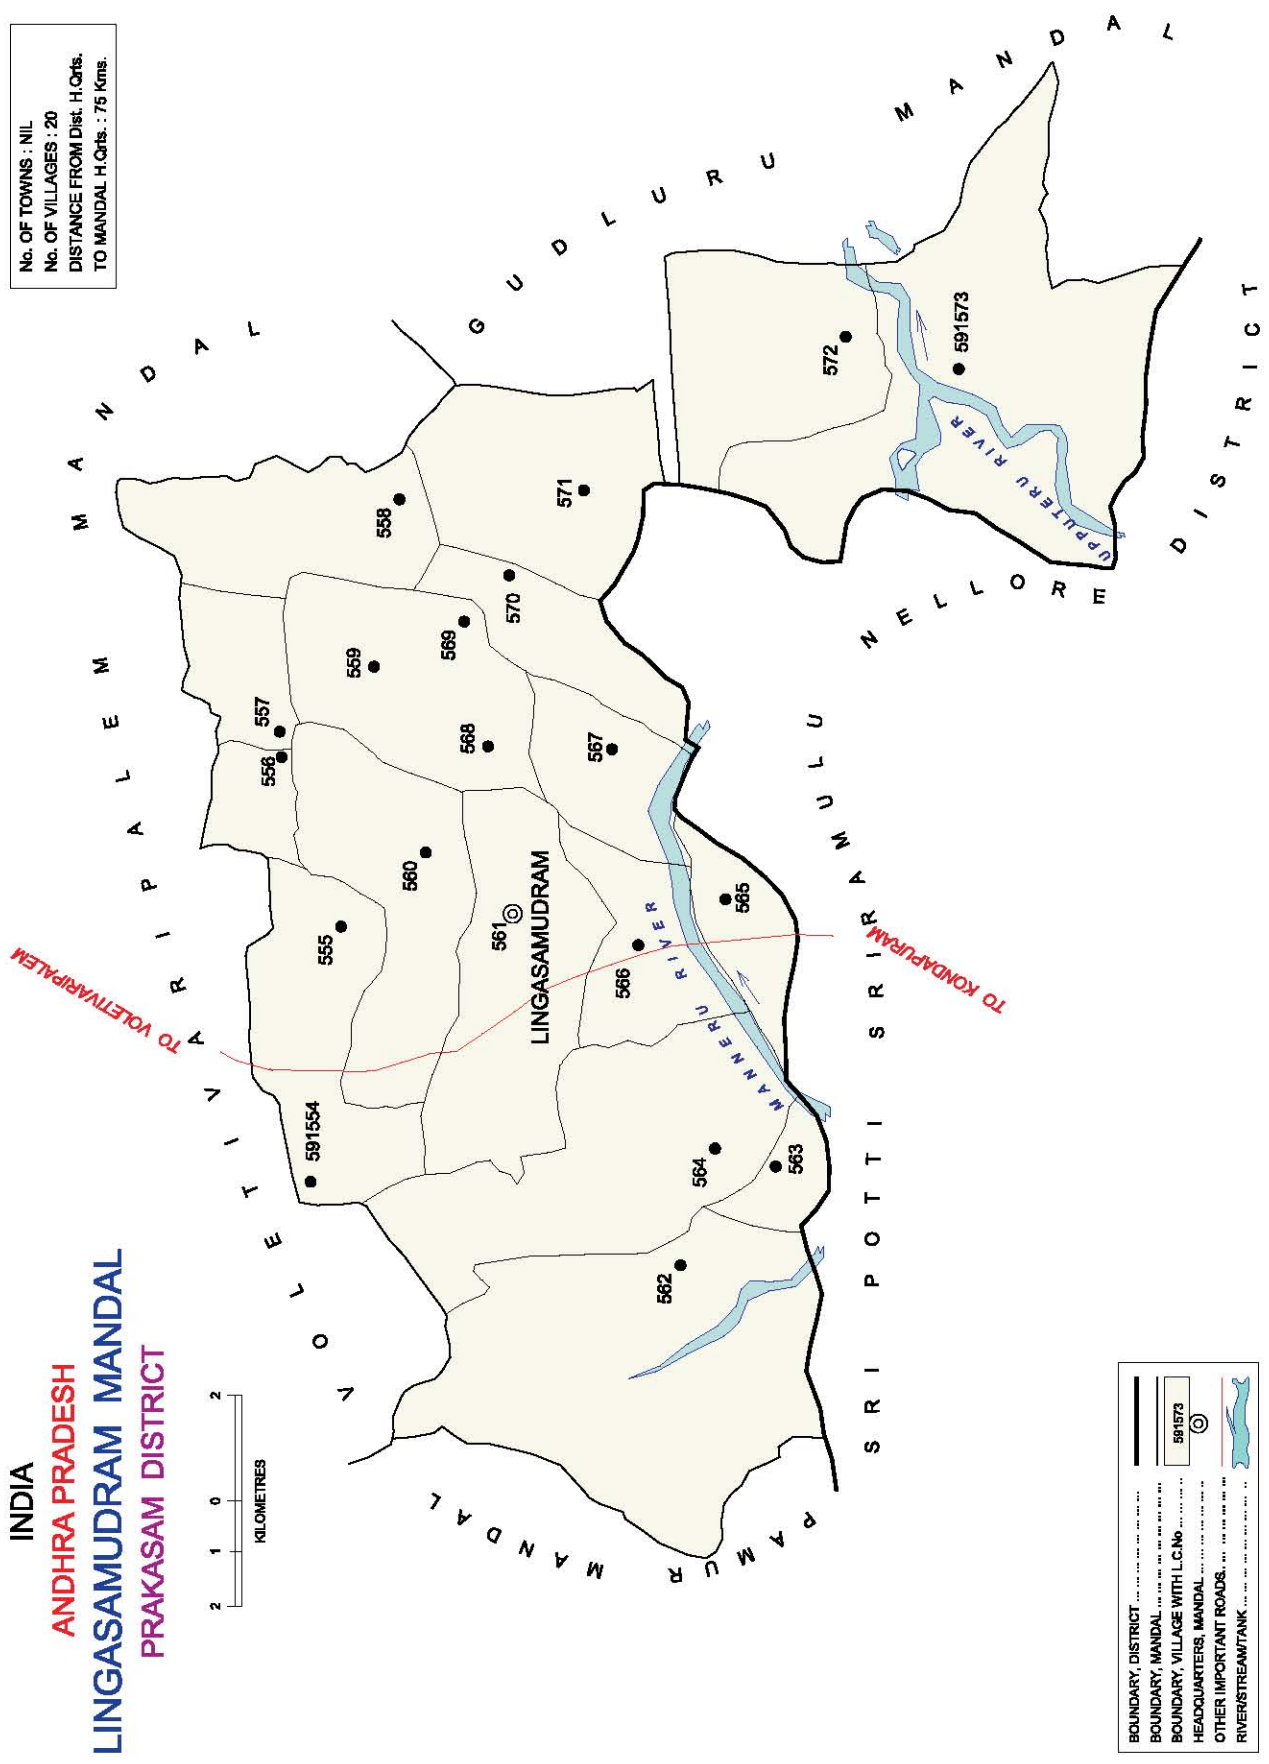

INDIA
ANDHRA PRADESH
LINGASAMUDRAM MANDAL
PRAKASAM DISTRICT

No. OF TOWNS : NIL
No. OF VILLAGES : 20
DISTANCE FROM Dist. H.Qrts.
TO MANDAL H.Qrts. : 75 Kms.

BOUNDARY, DISTRICT	.....
BOUNDARY, MANDAL	.....
BOUNDARY, VILLAGE WITH LC.No	.....
HEADQUARTERS, MANDAL	591573
OTHER IMPORTANT ROADS	.....
RIVER/STREAM/TANK	.....