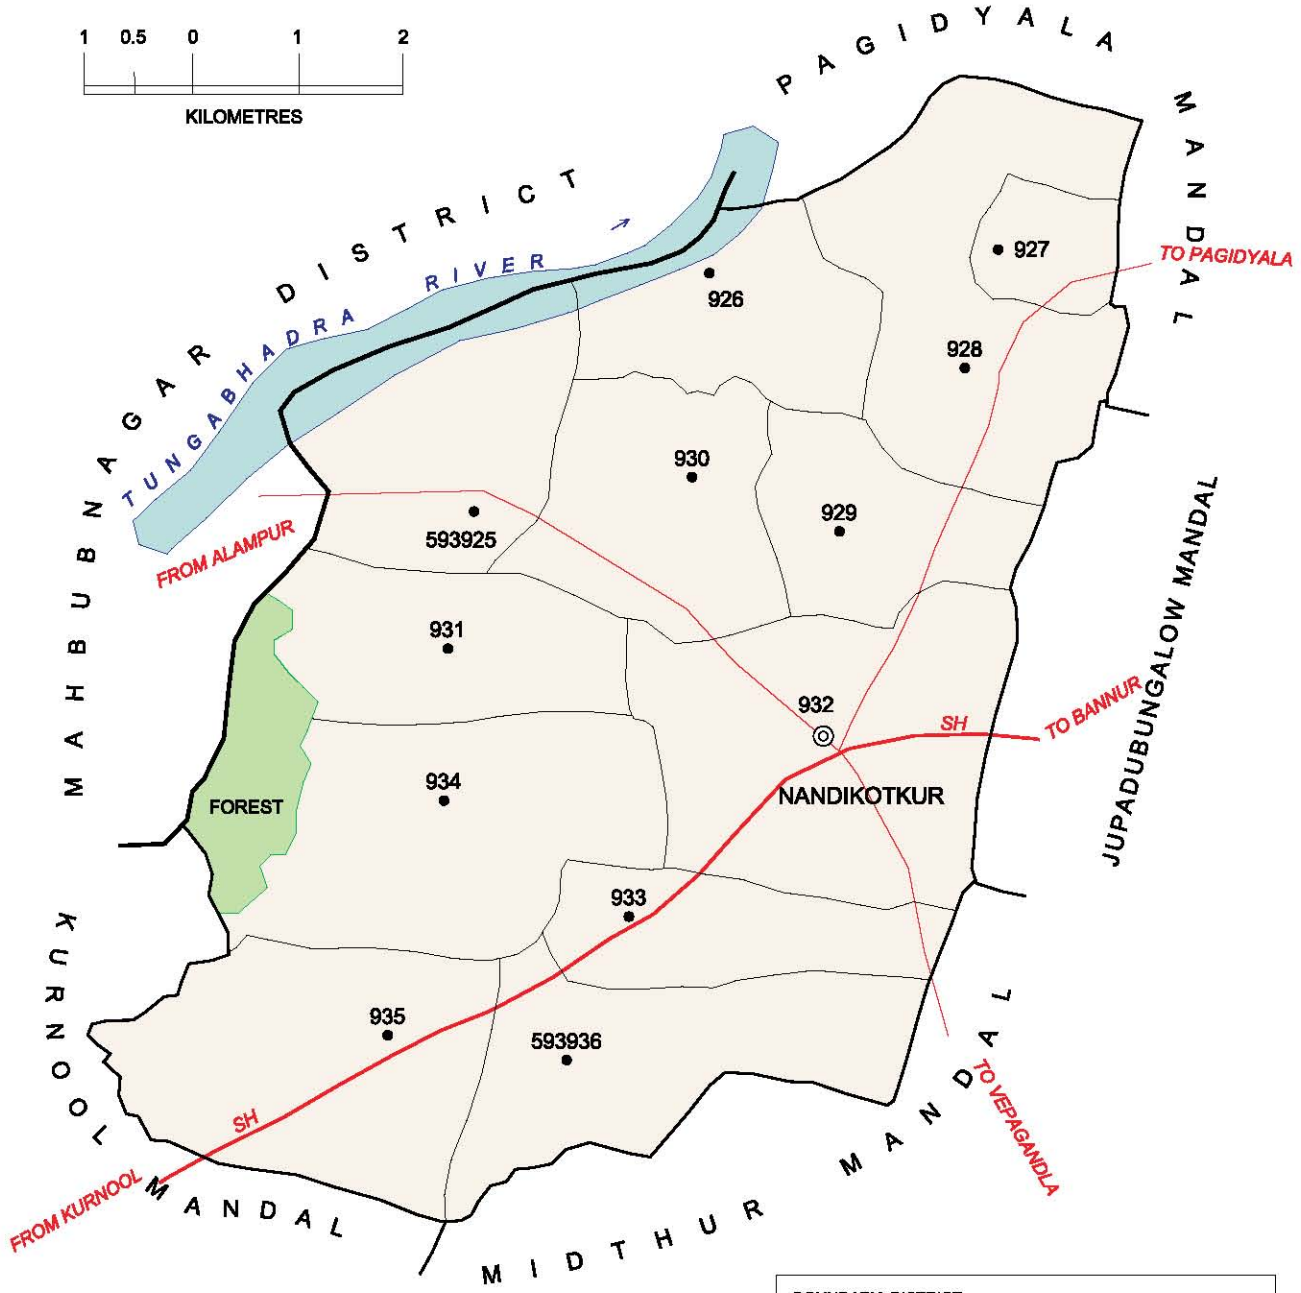

INDIA
ANDHRA PRADESH
NANDIKOTKUR MANDAL
KURNOOL DISTRICT

NO. OF TOWNS : NIL
NO. OF VILLAGES : 12
DISTANCE FROM Dist. H.Qrts.
TO MANDAL : 25 Kms.

BOUNDARY, DISTRICT.....	—————
BOUNDARY, MANDAL.....	—————
BOUNDARY, VILLAGE WITH L.C. No.....	593936
HEADQUARTERS, MANDAL.....	⊙
STATE HIGHWAY.....	SH
OTHER IMPORTANT ROADS.....	—————
RIVER/STREAM/TANK.....	~~~~~
FOREST.....	■