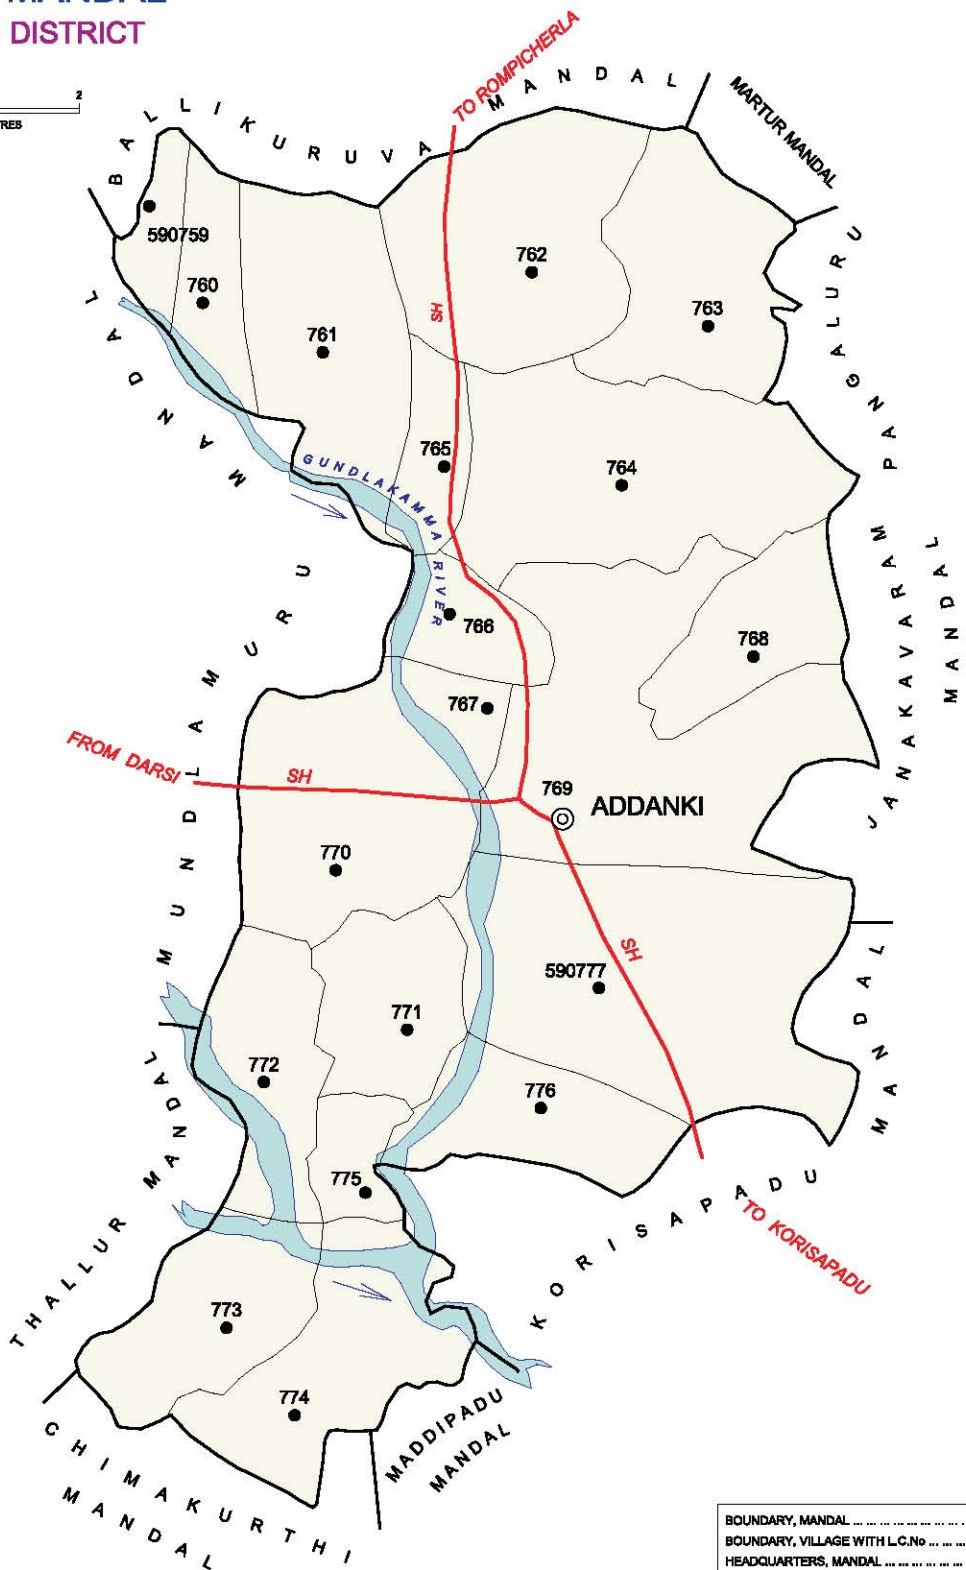

No. OF TOWNS : NIL  
 No. OF VILLAGES : 15  
 DISTANCE FROM Dist. H.Qrta.  
 TO MANDAL H.Qrta. : 45 Kms.

INDIA  
**ANDHRA PRADESH**  
**ADDANKI MANDAL**  
**PRAKASAM DISTRICT**

No. OF TOWNS : NIL  
 No. OF VILLAGES : 19  
 DISTANCE FROM Dist. H.Qrts.  
 TO MANDAL H.Qrts. : 30 Kms.