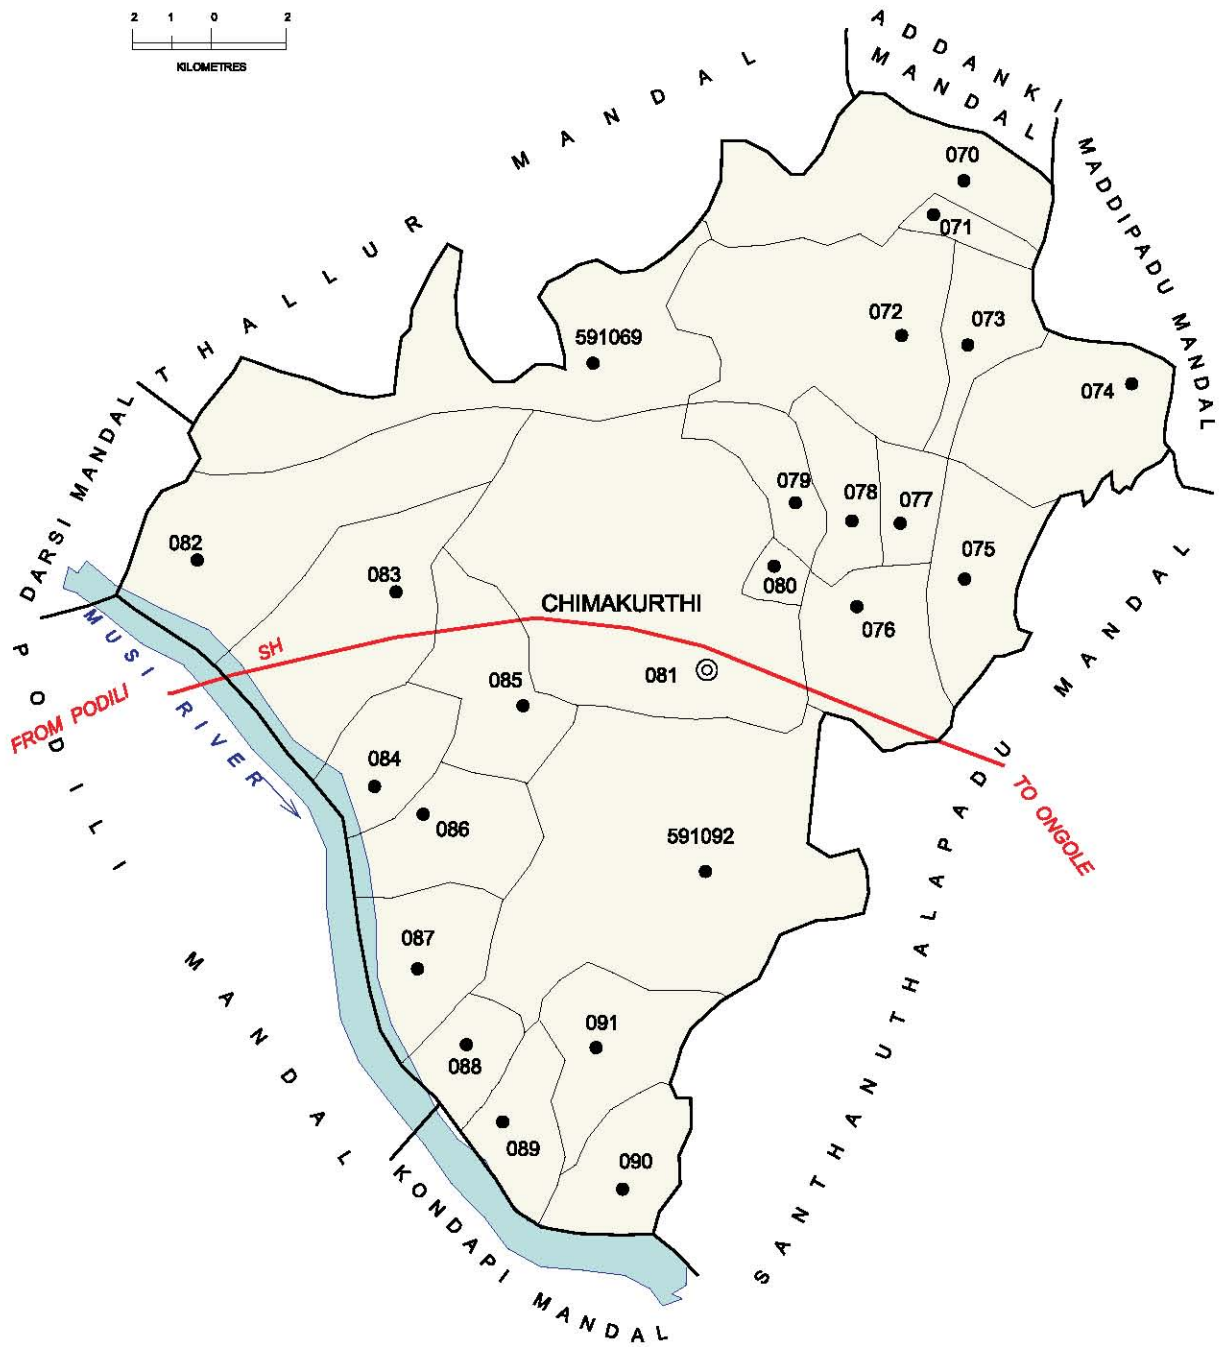

INDIA
ANDHRA PRADESH
CHIMAKURTHI MANDAL
PRAKASAM DISTRICT

BOUNDARY, MANDAL	.....
BOUNDARY, VILLAGE WITH L.C.No	591092
HEADQUARTERS, MANDAL	⊙
STATE HIGHWAY	SH
RIVER/STREAM/TAMK.	

No. OF TOWNS : NIL
No. OF VILLAGES : 24
DISTANCE FROM Dist. H.Qrts.
TO MANDAL H.Qrts. : 22 Kms.