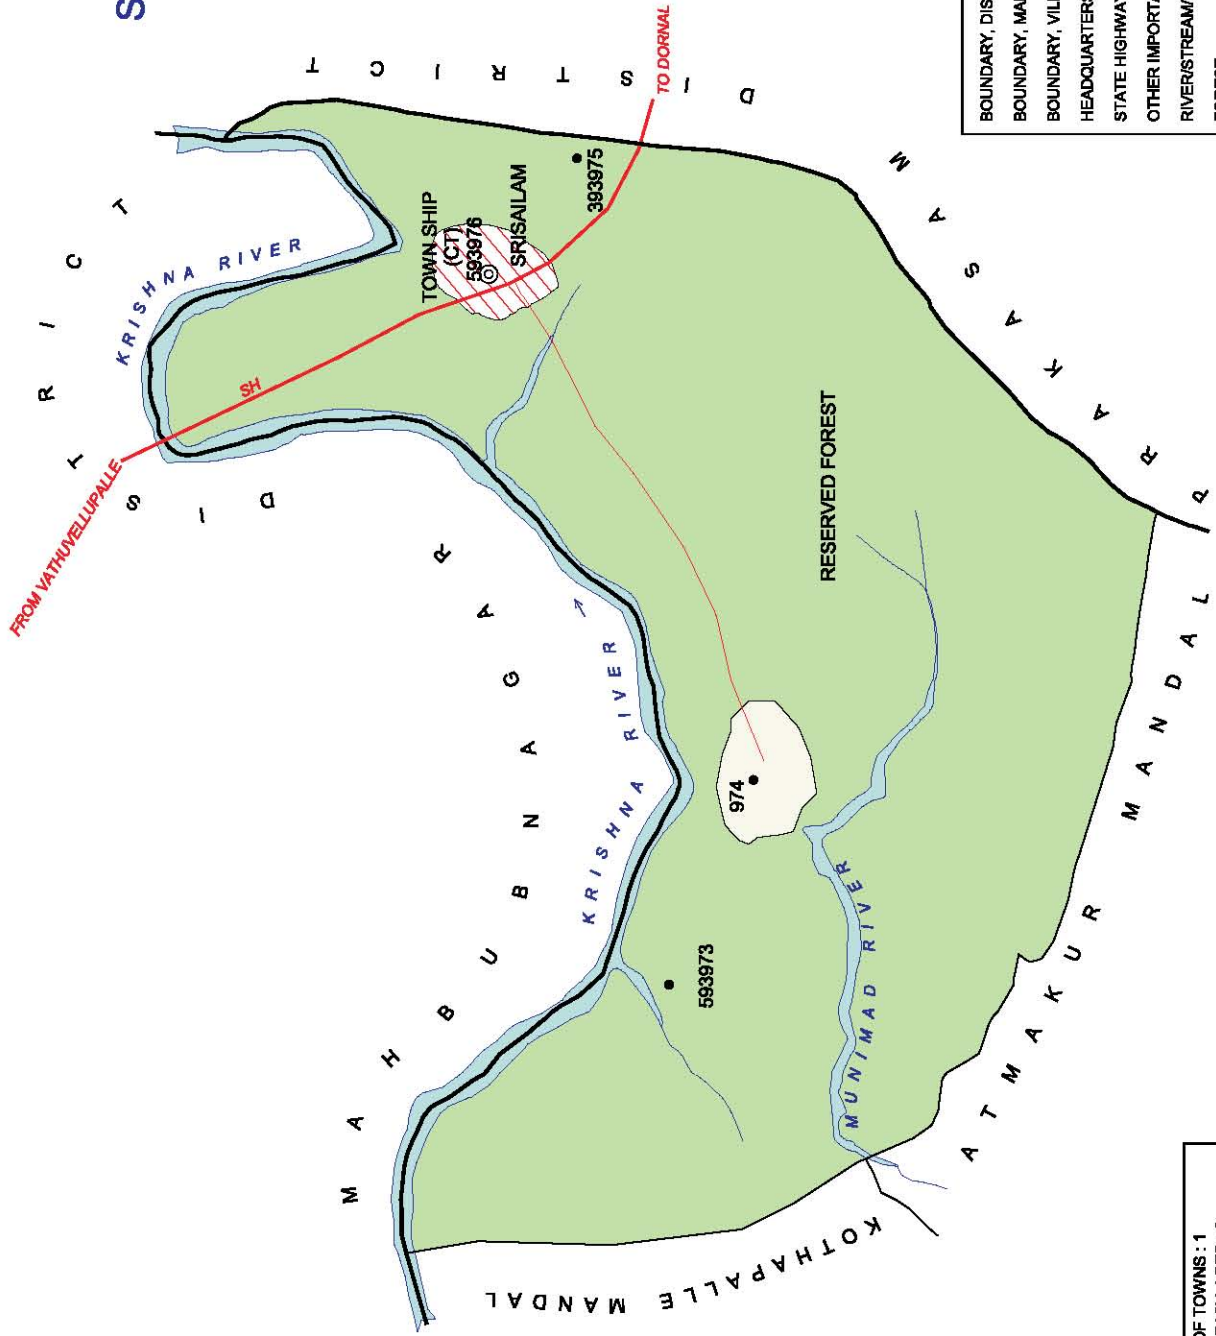

INDIA
ANDHRA PRADESH
SRISAILAM MANDAL
KURNOOL DISTRICT

BOUNDARY, DISTRICT.....	—————
BOUNDARY, MANDAL.....	—————
BOUNDARY, VILLAGE WITH L.C. No.....	.....
HEADQUARTERS, MANDAL.....	⊙
STATE HIGHWAY.....	SH
OTHER IMPORTANT ROADS.....	—————
RIVER/STREAM/TANK.....	~~~~~
FOREST.....	RF.
CENSUS TOWN WITH L.C. No.....	593976

NO. OF TOWNS : 1
NO OF VILLAGES : 3
DISTANCE FROM Dist. H. Qr's.
TO MANDAL H. Qr's : 92 Kms.