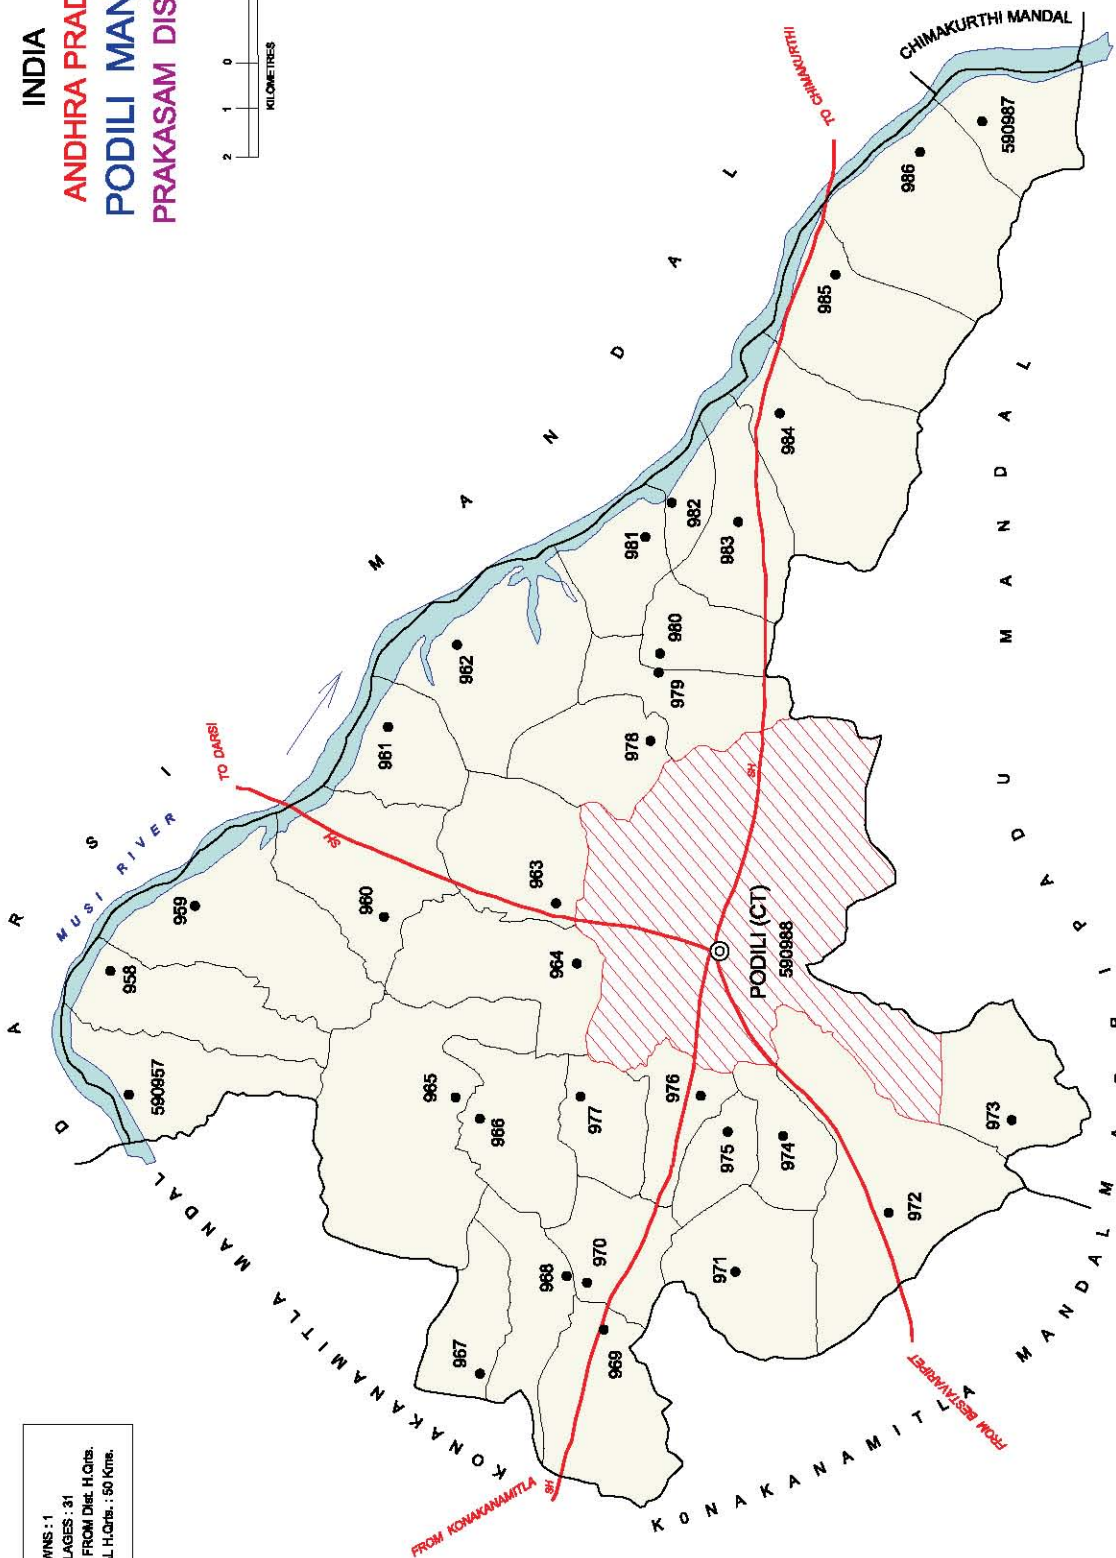

INDIA
ANDHRA PRADESH
PODILI MANDAL
PRAKASAM DISTRICT

No. OF TOWNS : 1
No. OF VILLAGES : 31
DISTANCE FROM Dist. H. Qtrs.
TO MANDAL H. Qtrs. : 50 Kms.

	590987
	590988

Note:- Podili (988) village is fully included in Podili (CT).