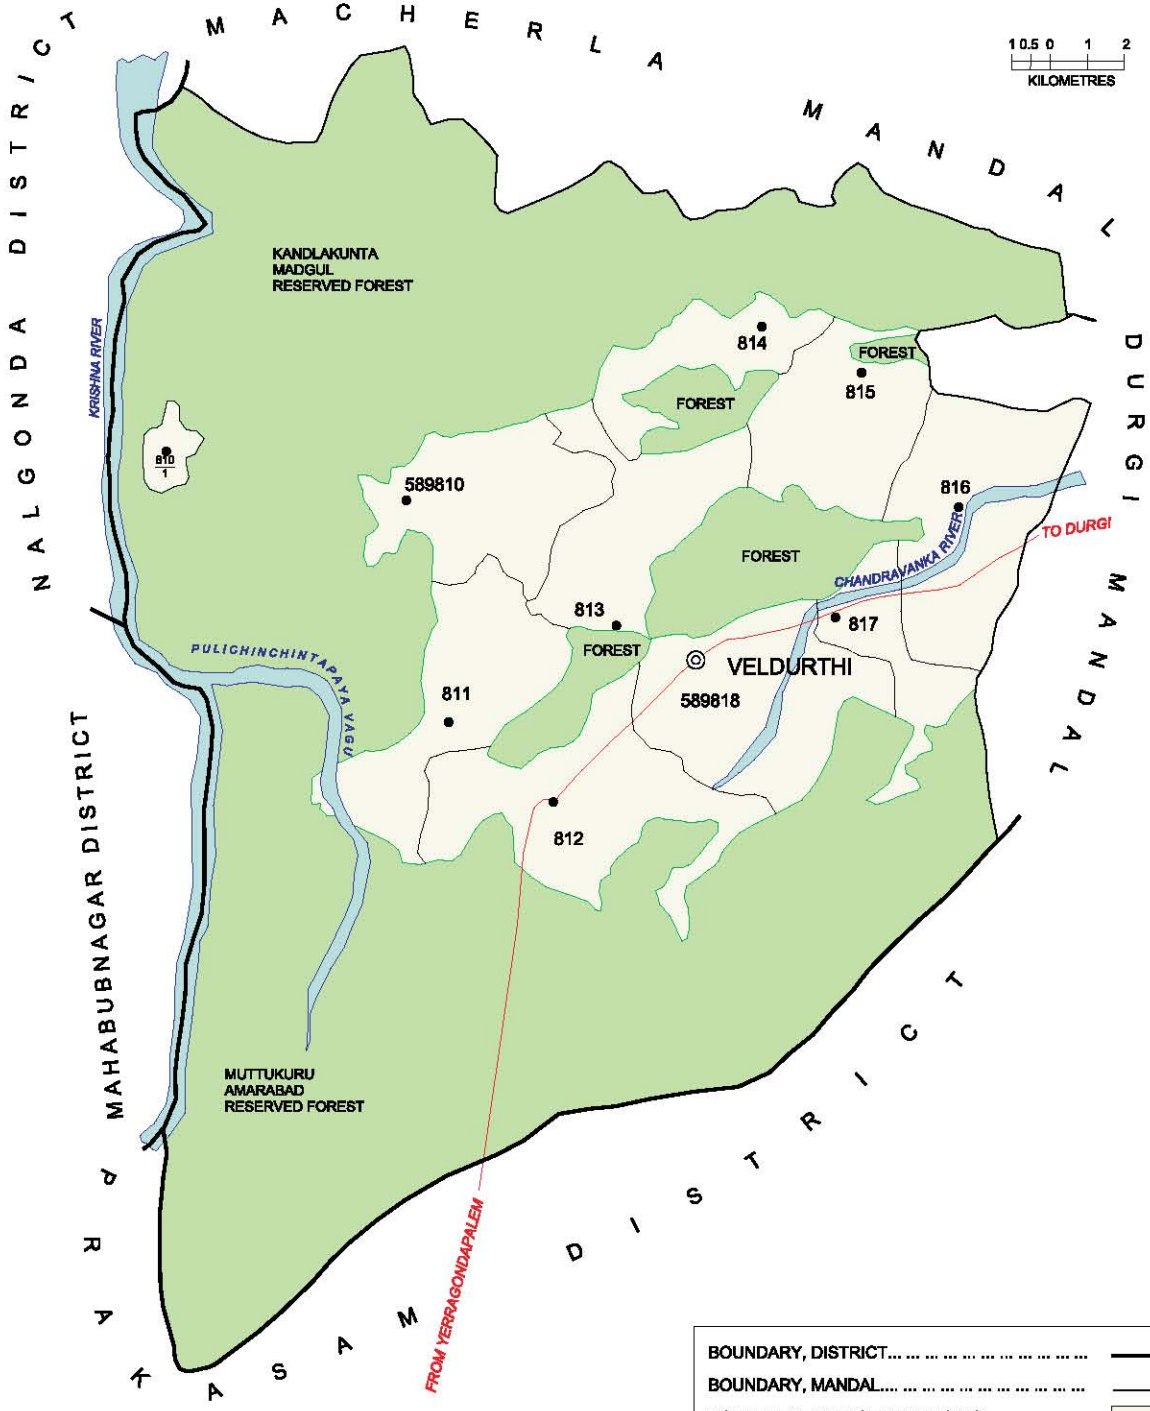

INDIA
ANDHRA PRADESH
VELDURTHI MANDAL
GUNTUR DISTRICT

No. OF TOWNS : NIL
No. OF VILLAGES : 9
DISTANCE FROM Dist. H. Qtrs.
TO MANDAL H. Qtrs. : 107 Kms.

BOUNDARY, DISTRICT.....	
BOUNDARY, MANDAL.....	
BOUNDARY, VILLAGE WITH LC NO.....	
HEADQUARTERS, MANDAL.....	
OTHER IMPORTANT ROADS.....	
RIVER / STREAM / TANK.....	
FOREST.....	
	R.F.