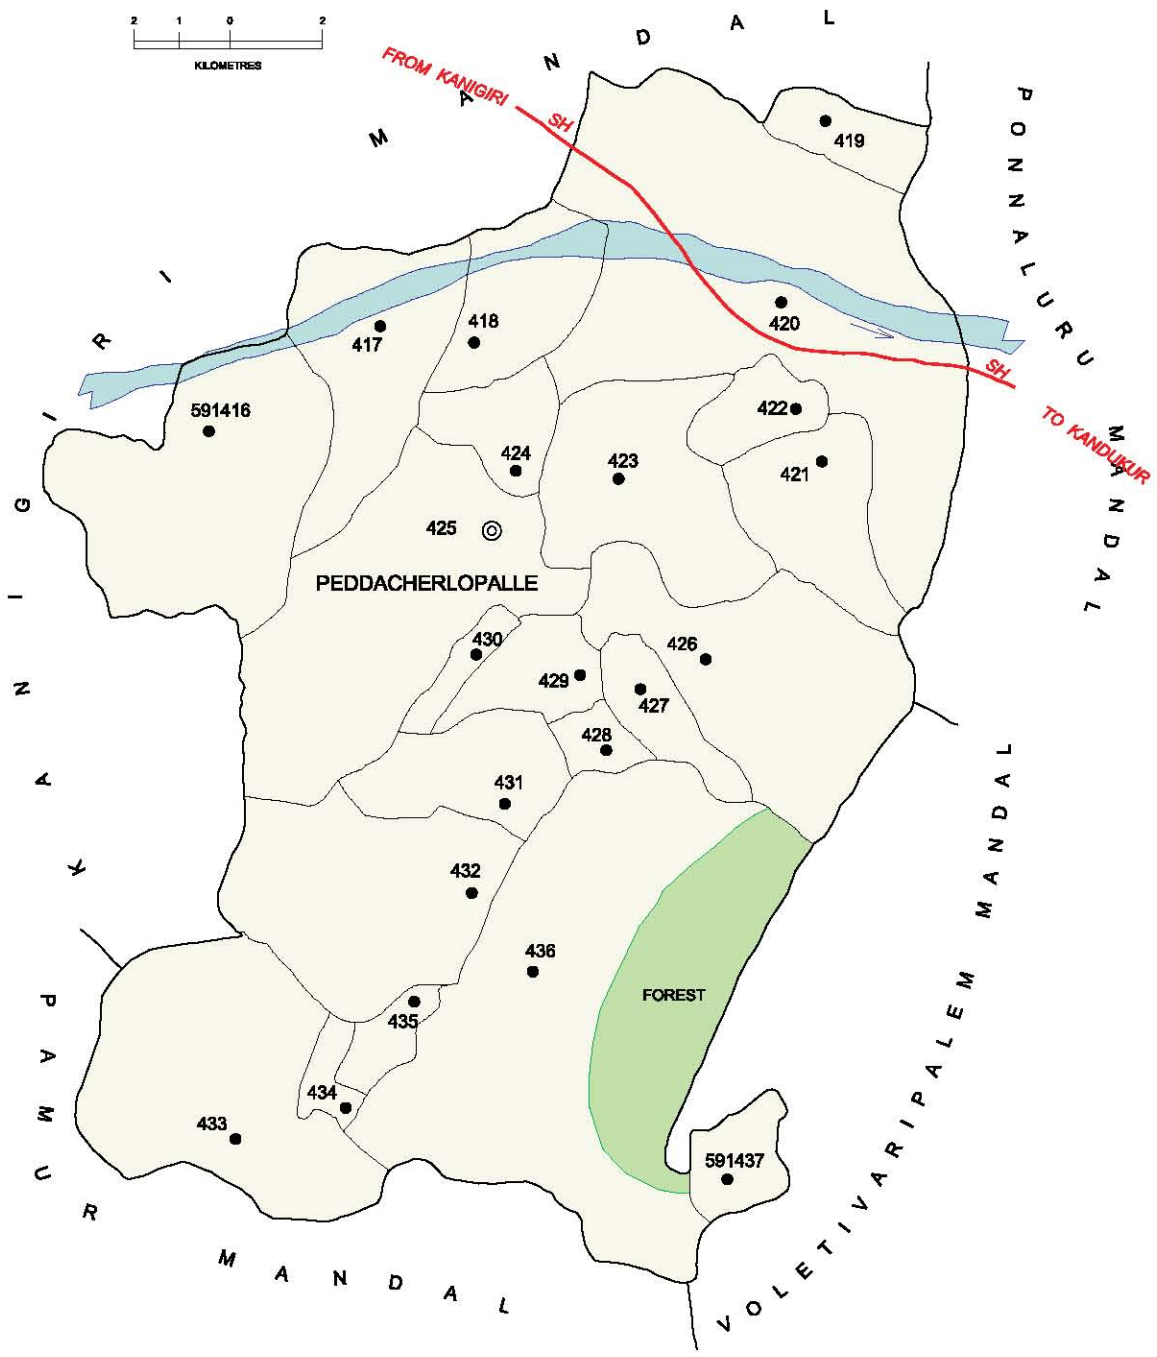

INDIA
ANDHRA PRADESH
PEDACHERLOPALLE MANDAL
PRAKASAM DISTRICT

BOUNDARY, MANDAL	
BOUNDARY, VILLAGE WITH L.C.No	
HEADQUARTERS, MANDAL	
STATE HIGHWAY	
RIVER/STREAM/TANK	
FOREST	

No. OF VILLAGES : 22
No. OF TOWNS : NIL
DISTANCE FROM Dist. H. Qtrs.
TO MANDAL H.Qtrs. : 64 Kms.