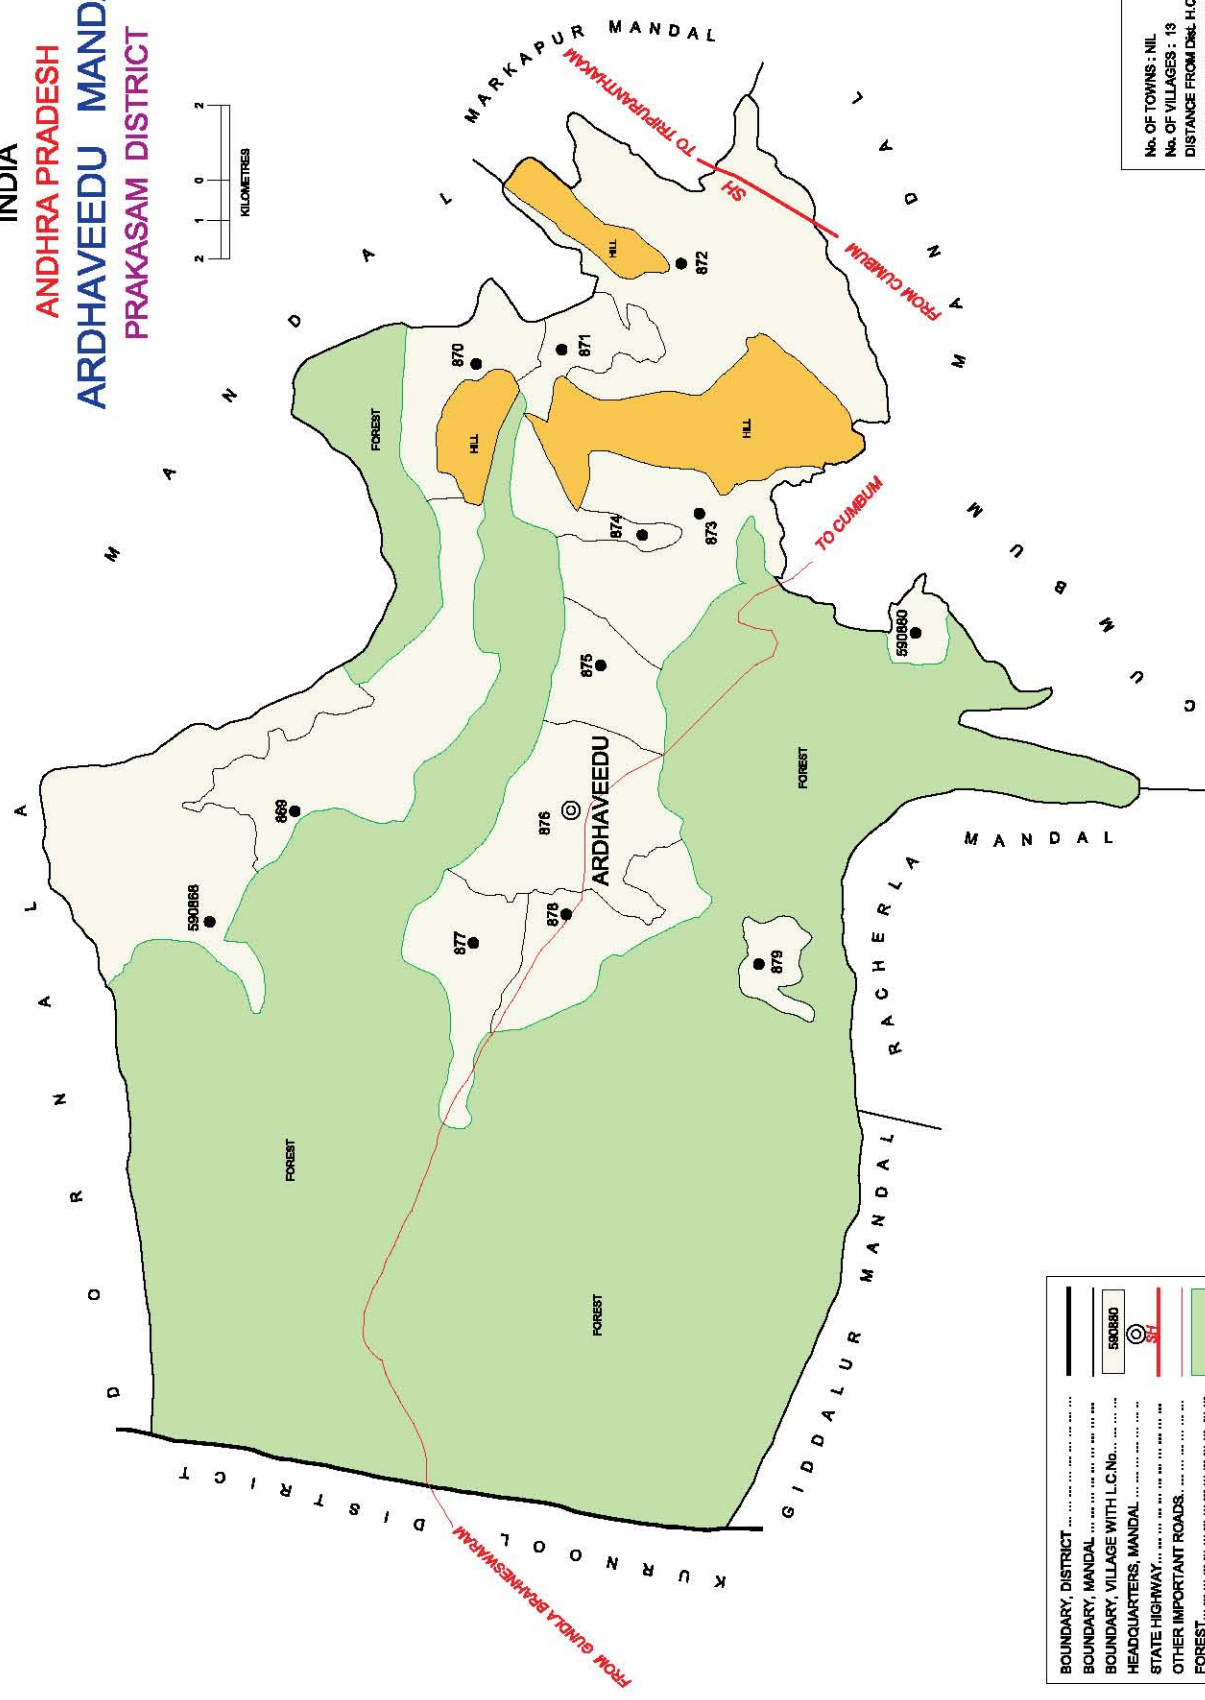

INDIA
ANDHRA PRADESH
ARDHAVEEDU MANDAL
PRAKASAM DISTRICT

No. OF TOWNS : NIL
No. OF VILLAGES : 13
DISTANCE FROM Dist. H. Qrs.
TO MANDAL H. Qrs. : 140 Kms.

.....	BOUNDARY, DISTRICT
.....	BOUNDARY, MANDAL
.....	BOUNDARY, VILLAGE WITH L.C.No.
.....	HEADQUARTERS, MANDAL
.....	STATE HIGHWAY
.....	OTHER IMPORTANT ROADS
.....	FOREST
.....	HILL