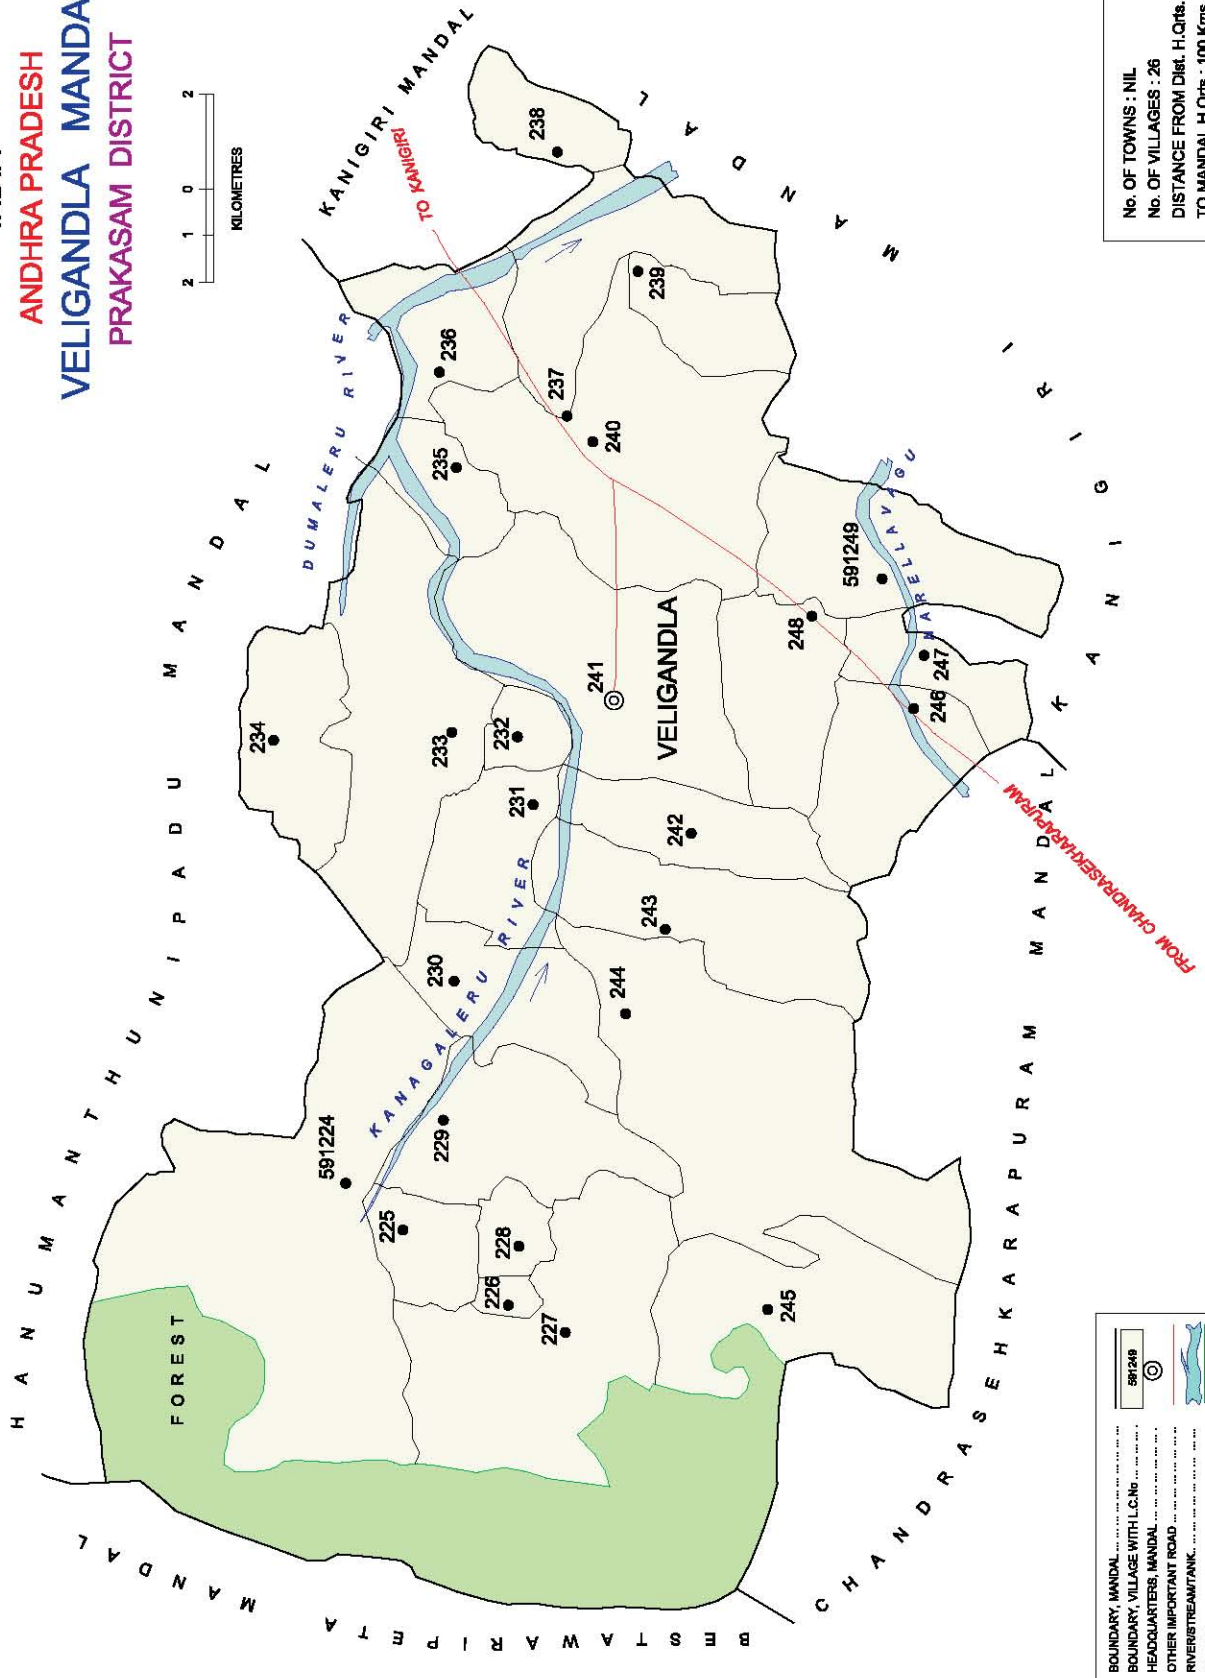

INDIA
ANDHRA PRADESH
VELIGANDLA MANDAL
PRAKASAM DISTRICT