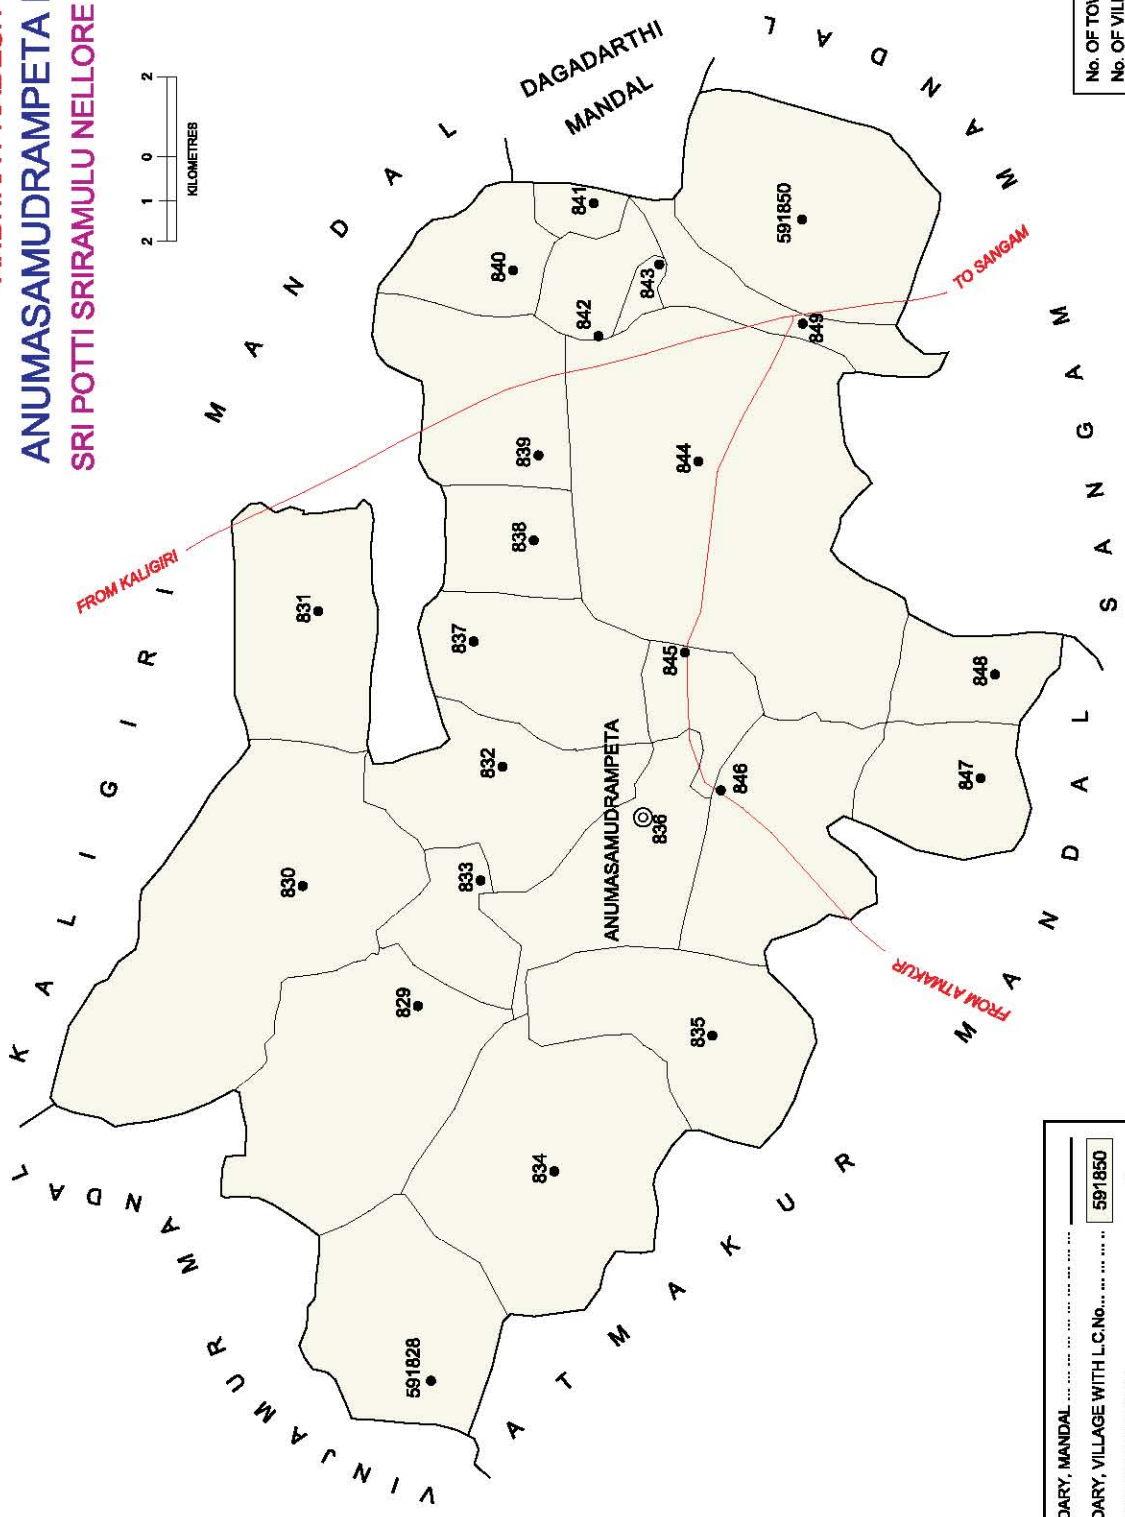

INDIA
ANDHRA PRADESH
ANUMASAMUDRAMPETA MANDAL
SRI POTTI SRIRAMULU NELLORE DISTRICT

BOUNDARY, MANDAL	.....
BOUNDARY, VILLAGE WITH L.C.No.	.....
HEADQUARTERS, MANDAL	⊙
OTHER IMPORTANT ROADS	—

No. OF TOWNS :	NIL
No. OF VILLAGES :	23
DISTANCE FROM Dist. H.Qtrs.	
TO MANDAL :	54 Kms.