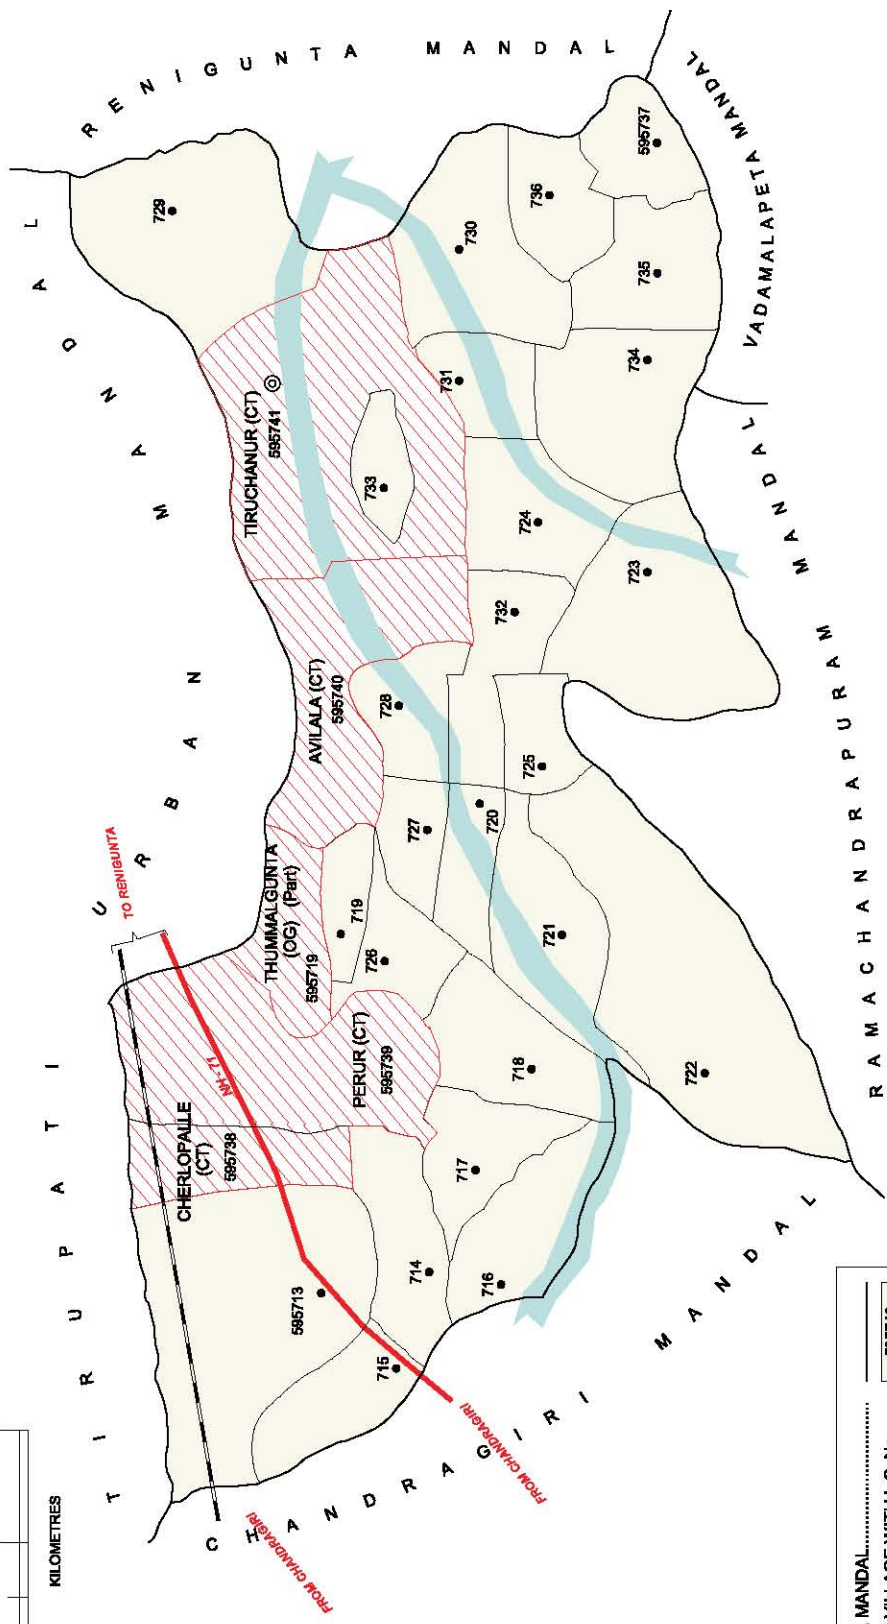

INDIA
ANDHRA PRADESH
TIRUPATI (RURAL) MANDAL
CHITTOOR DISTRICT

No. OF TOWNS : 4
No. OF VILLAGES : 25
DISTANCE FROM Dist. H.Q.rts.
TO MANDAL H.Q.rts. : 64 Kms.

BOUNDARY, MANDAL.....	—————
BOUNDARY, VILLAGE WITH L.C. No.....	—————
HEADQUARTERS, MANDAL.....	⊙
NATIONAL HIGHWAY	NH-71
RIVER / STREAM / TANK.....	~~~~~
CENSUS TOWN / OG WITH L.C. No.....	⊠

1. Note :-
1. Cherpalle (738) Village is fully included Cherpalle (CT).
  2. Perur (739) village is fully included in Perur (CT).
  3. Avilala (740) OG is fully included in Avilala (CT).
  4. Thummalgunta (719) village is partly OG to Tirupati (M.C.)