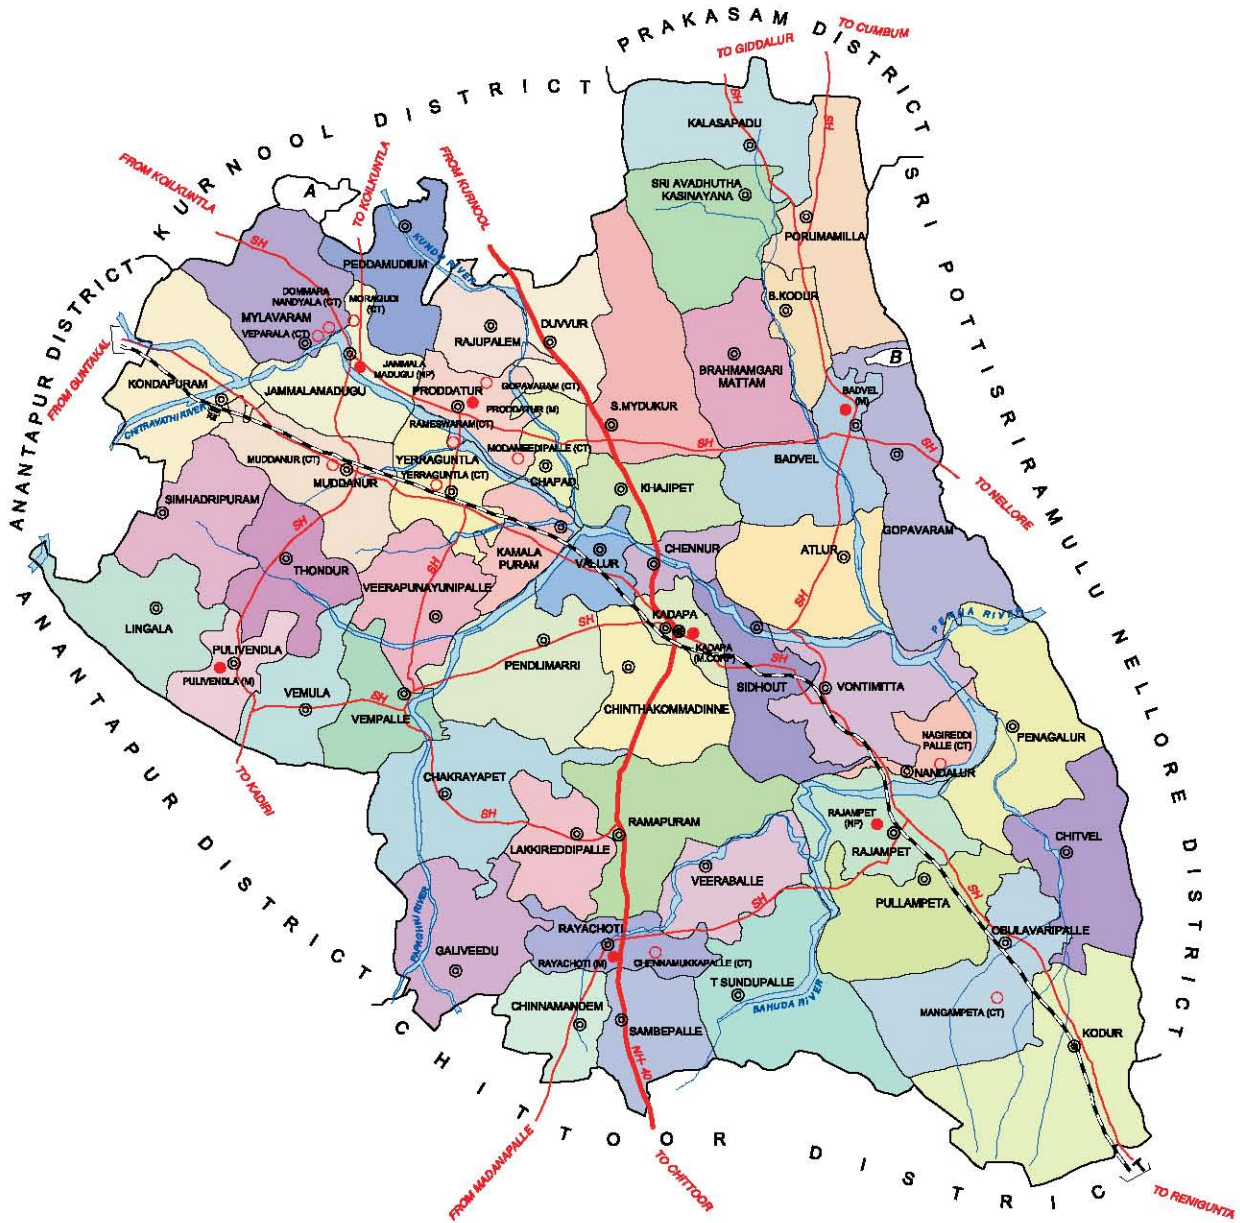

INDIA
ANDHRA PRADESH
Y.S.R. DISTRICT

DISTRICT	.....	.....
MANDAL	.....	.....
HEADQUARTERS: DISTRICT / MANDAL	.....	.....
RAILWAY LINE WITH STATION, BROAD GAUGE	.....	.....
NATIONAL HIGHWAY WITH NO.	.....	.....
STATE HIGHWAY	.....	.....
RIVER / STREAM / TANK	.....	.....
TOWNS / CENSUS TOWNS	.....	.....

A - Portion of Peddamudum Mandal
B - Portion of Badvel Mandal

AREA : 15 359 SQ.KMS.
NO. OF MANDALS : 51
NO. OF TOWNS : 16
NO. OF VILLAGES : 919
DISTANCE FROM STATE H.Q.RTS.
TO DISTRICT H.Q.RTS. : 420 KMS.