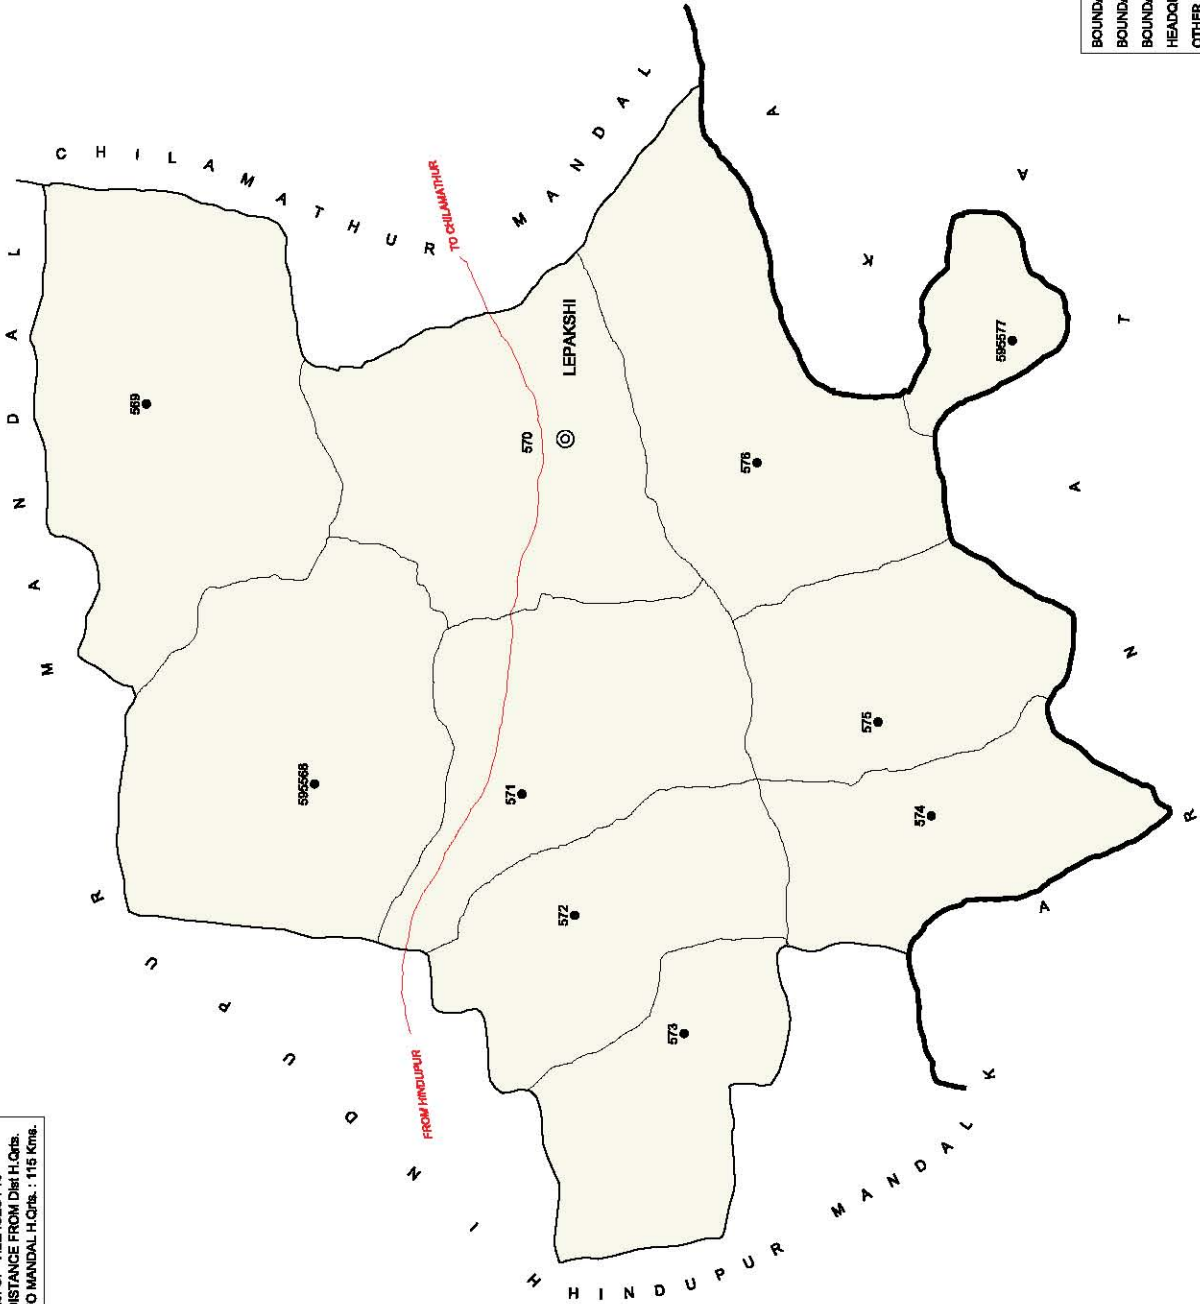

INDIA  
**ANDHRA PRADESH**  
**LEPAKSHI MANDAL**  
**ANANTAPUR DISTRICT**

No. OF TOWNS : NIL  
 No. OF VILLAGES : 10  
 DISTANCE FROM Dist H.Q.s.  
 TO MANDAL H.Q.s. : 115 Kms.

	BOUNDARY, STATE
	BOUNDARY, MANDAL
	BOUNDARY, VILLAGE WITH L.C. No.
	HEADQUARTERS, MANDAL
	OTHER IMPORTANT ROADS