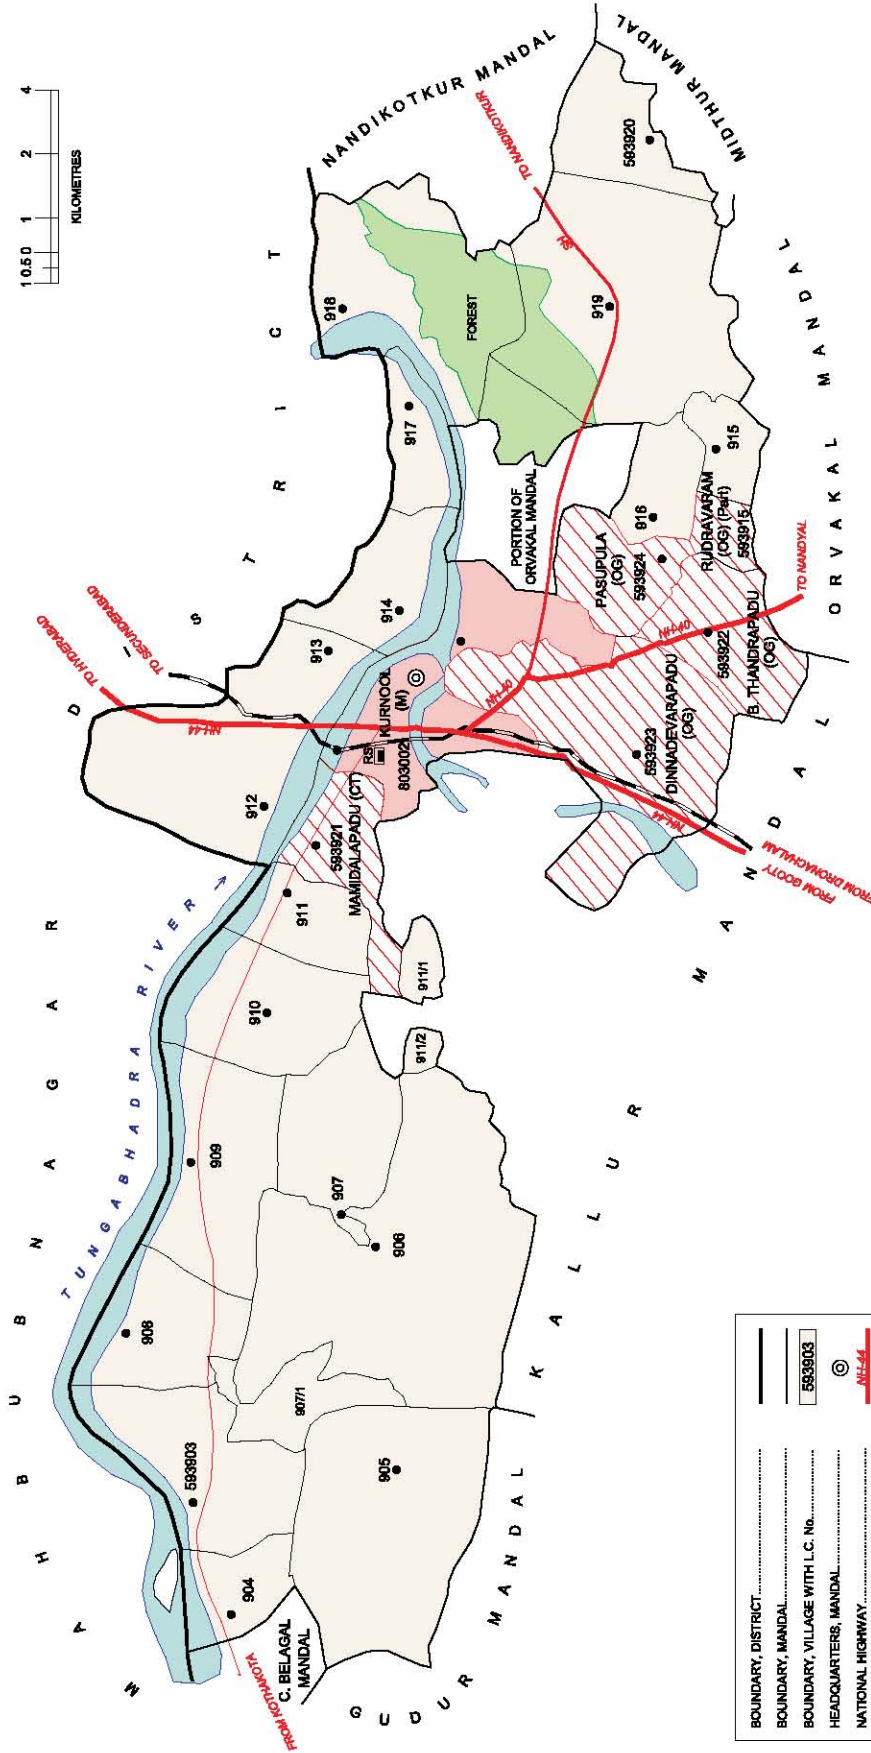

NO. OF TOWNS : NIL  
 NO OF VILLAGES : 11  
 DISTANCE FROM Dist. H.Qrts.  
 TO MANDAL H.Qrts. : 22 Kms.

INDIA  
 ANDHRA PRADESH  
 KURNOOL MANDAL  
 KURNOOL DISTRICT

BOUNDARY, DISTRICT	583903
BOUNDARY, MANDAL	803002
BOUNDARY, VILLAGE WITH L.C. No.	583924
HEADQUARTERS, MANDAL	
NATIONAL HIGHWAY	
STATE HIGHWAY	
OTHER IMPORTANT ROADS	
RAILWAYLINE WITH STATION, BROAD GAUGE.	
RIVERSTREAM/TANK	
FOREST	
STATUTORY TOWN WITH L.C. No.	
CENSUS TOWN / OG WITH L.C. No.	