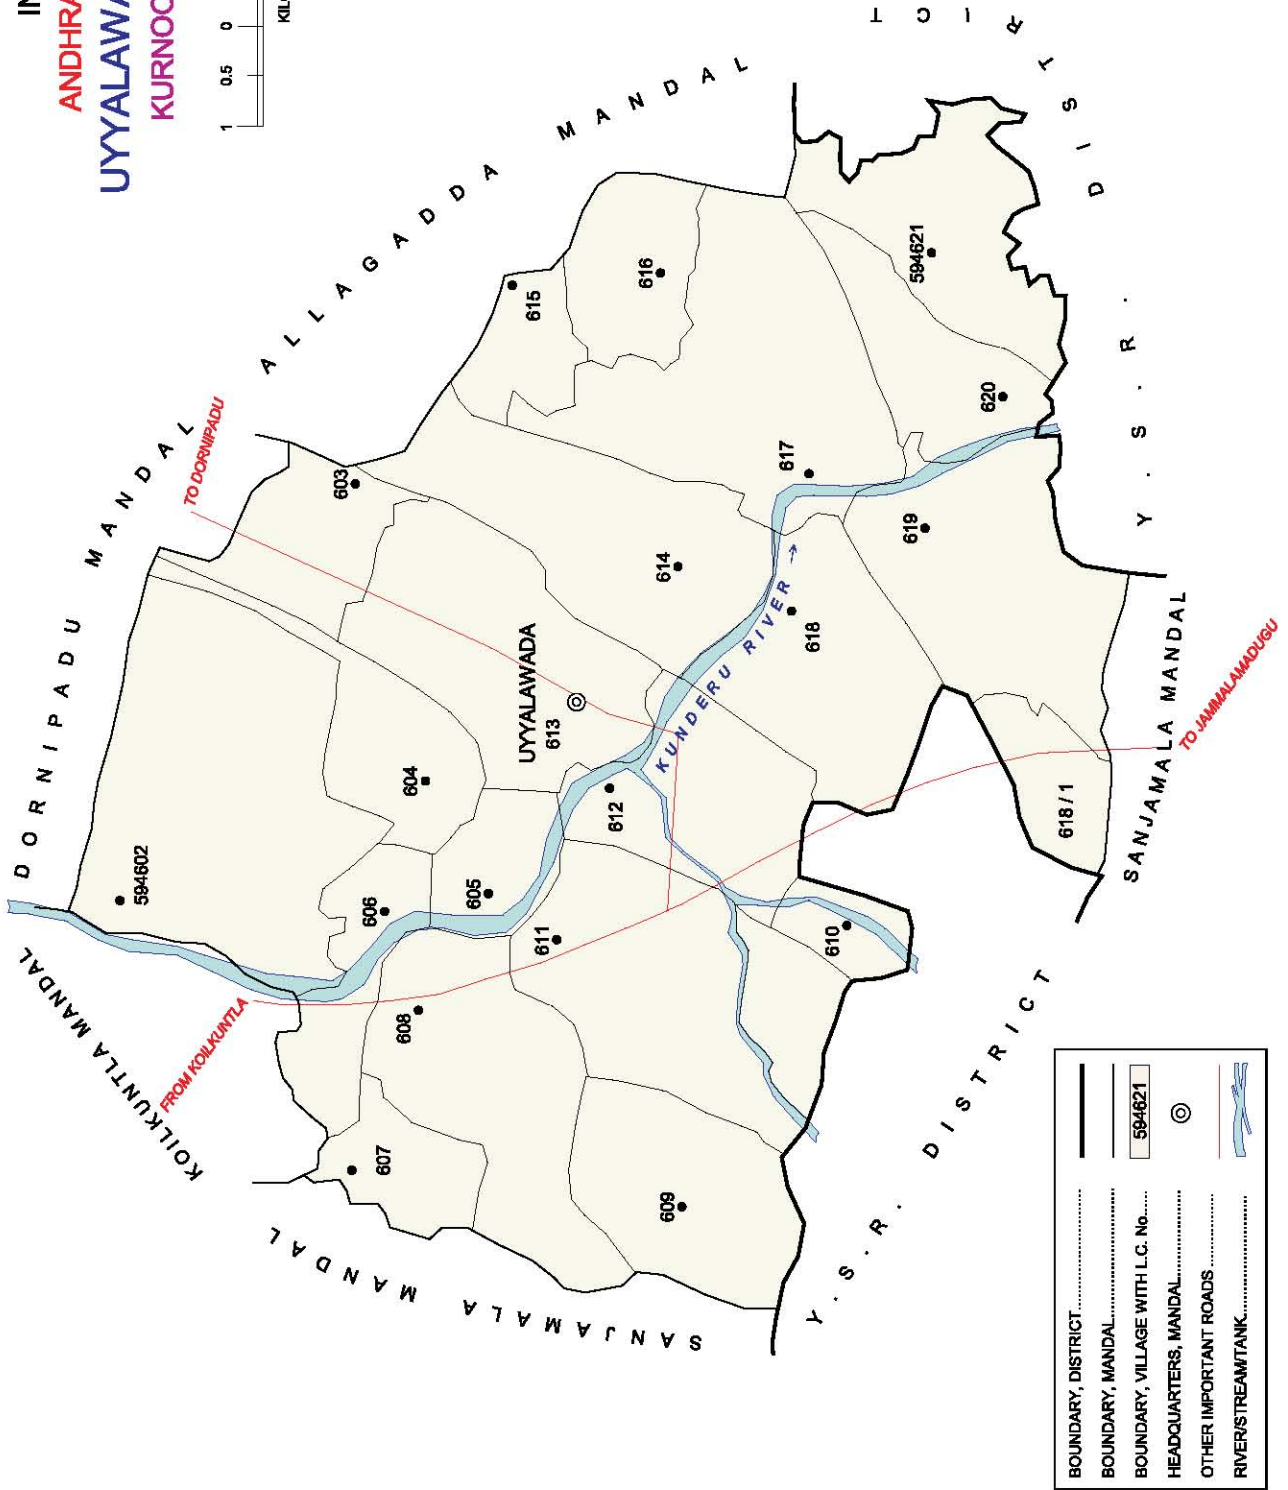

INDIA
ANDHRA PRADESH
UYYALAWADA MANDAL
KURNOOL DISTRICT

NO. OF TOWNS : NIL
NO OF VILLAGES : 20
DISTANCE FROM Dist. H.Qrbs.
TO MANDAL H.Qrbs : 87 Kms.

BOUNDARY, DISTRICT.....	
BOUNDARY, MANDAL.....	
BOUNDARY, VILLAGE WITH L.C. No.....	
HEADQUARTERS, MANDAL.....	
OTHER IMPORTANT ROADS.....	
RIVER/STREAM/TANK.....