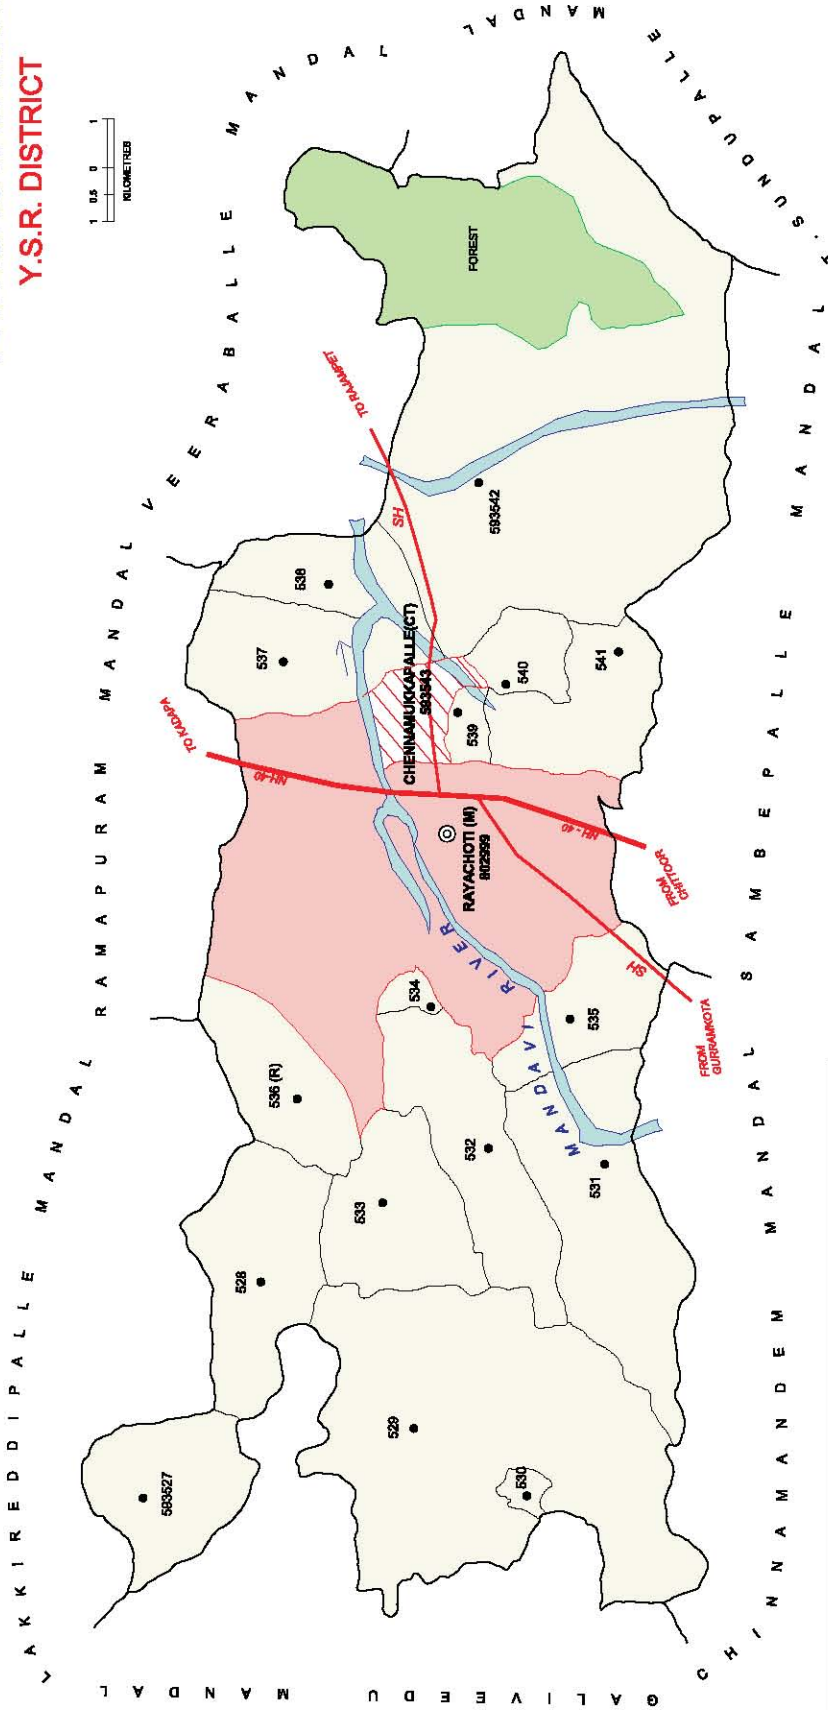

INDIA
ANDHRA PRADESH
RAYACHOTI MANDAL
Y.S.R. DISTRICT

.....	BOUNDARY, MANDAL .....
.....	BOUNDARY, VILLAGE WITH LC No .....
.....	HEAD QUARTERS, MANDAL .....
.....	NATIONAL HIGHWAY .....
.....	STATE HIGHWAY .....
.....	RIVER / STREAM / TANK .....
.....	FOREST .....
.....	STATUTORY TOWN WITH LCNo .....
.....	CENSUS TOWN WITH LCNo .....

NO. OF TOWNS : 2
NO. OF VILLAGES : 16
DISTANCE FROM DIST. H. Qtrs.
TO MANDAL H. Qtrs.: 53 Kms.

Note : Rayachoti CT, Masabet (536) part village have upgraded as Rayachoti (M).
Chennaiukkappalle village is fully included in Chennaiukkappalle (CT).