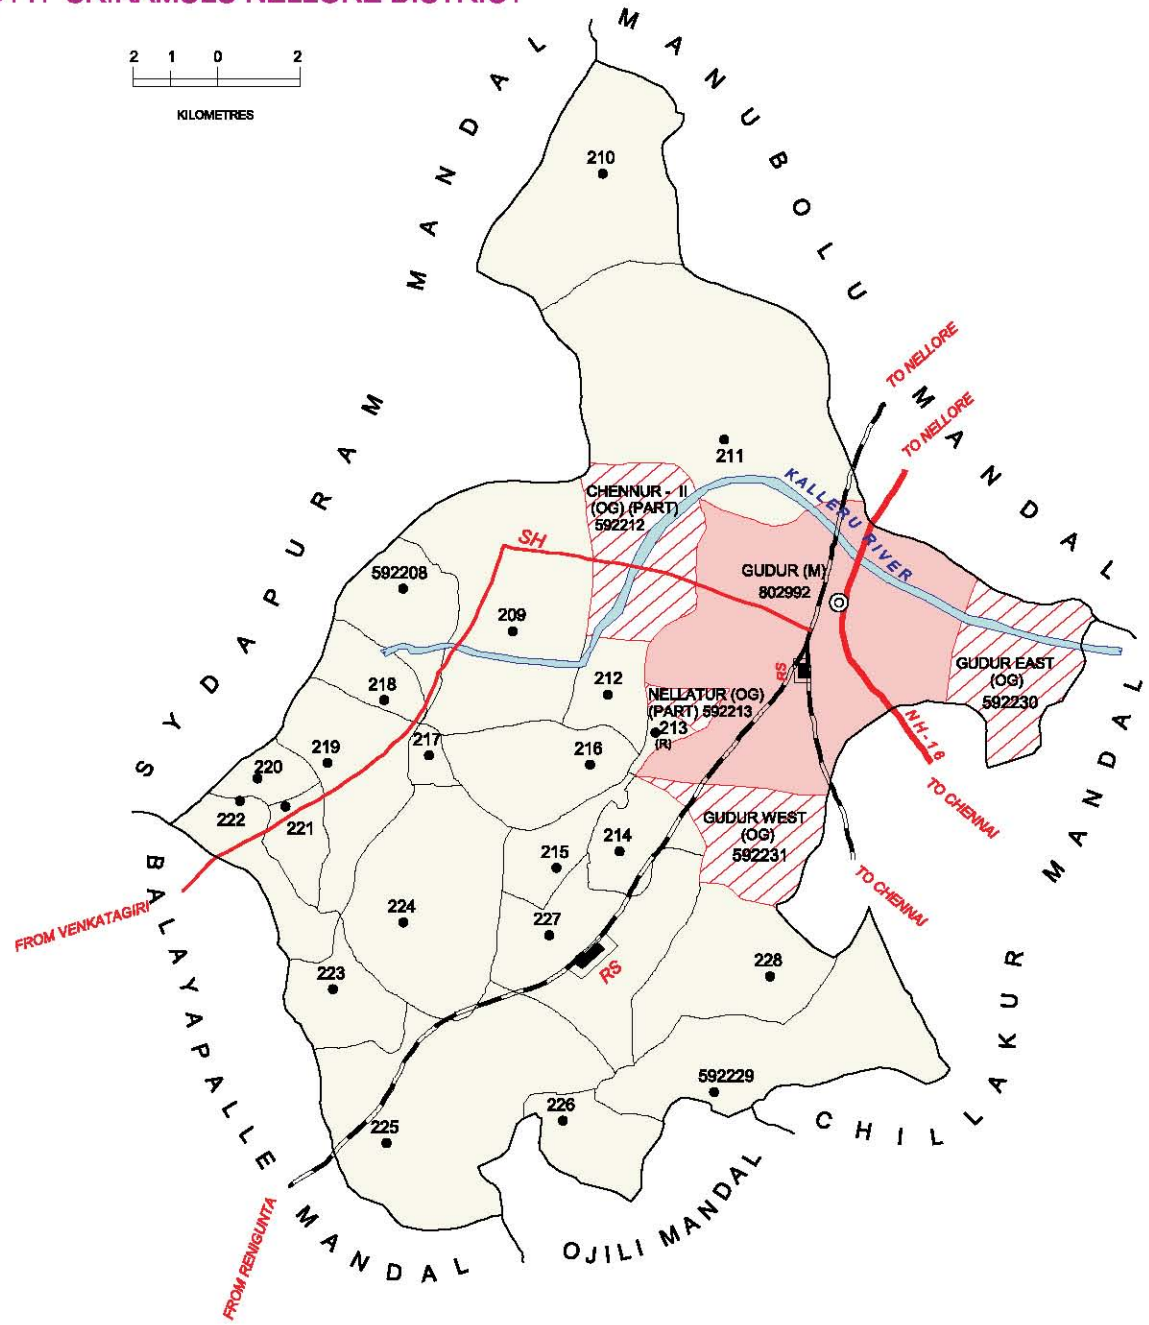

INDIA
ANDHRA PRADESH
GUDUR MANDAL
SRI POTTI SRIRAMULU NELLORE DISTRICT

BOUNDARY, MANDAL	-----
BOUNDARY, VILLAGE WITH L.C.No	592208
HEADQUARTERS, MANDAL	802992
NATIONAL HIGHWAY	NH-16
STATE HIGHWAY	SH
RAILWAY LINE WITH STATION BROAD GAUGE	RS
RIVER/STREAM/TANK	
STATUTORY TOWN WITH L.C.No	802992
CENSUS TOWN/OG WITH L.C.No	592231

No. OF TOWNS : 1
No. OF OG'S : 2
No. OF VILLAGES : 22
DISTANCE FROM Dist. H.Qtrs. TO MANDAL : 41 Kms.

Notes:Gudur (East) (230) , Gudur(West) (231) villages are fully and Chennur - ii (212), Nallatur (213) are partly Out Growths to Gudur (M).