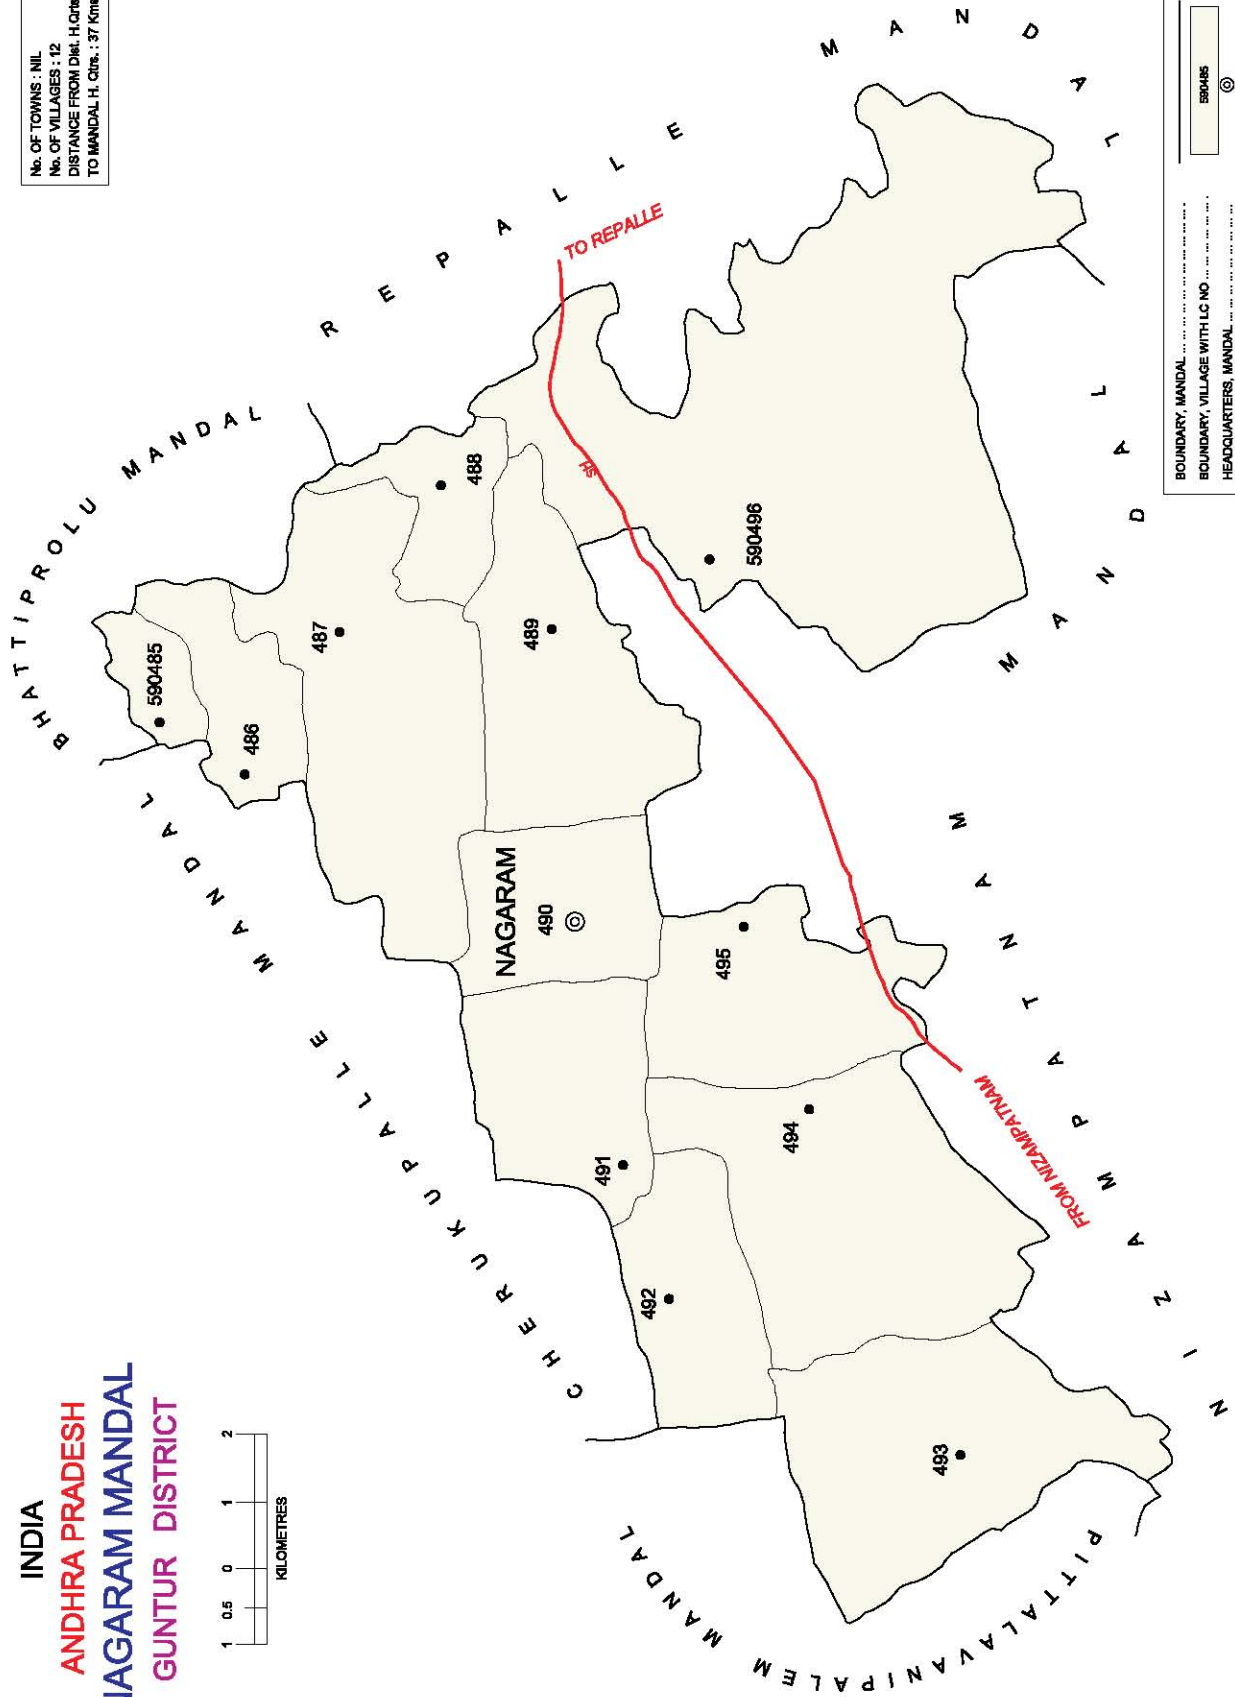

No. OF TOWNS : NIL
No. OF VILLAGES : 12
DISTANCE FROM Dist. H. Qtrs.
TO MANDAL H. Qtrs. : 37 Kms.

INDIA
ANDHRA PRADESH
NAGARAM MANDAL
GUNTUR DISTRICT

BOUNDARY, MANDAL .....
BOUNDARY, VILLAGE WITH LC NO .....
HEADQUARTERS, MANDAL .....
STATE HIGHWAY .....

590485
590496