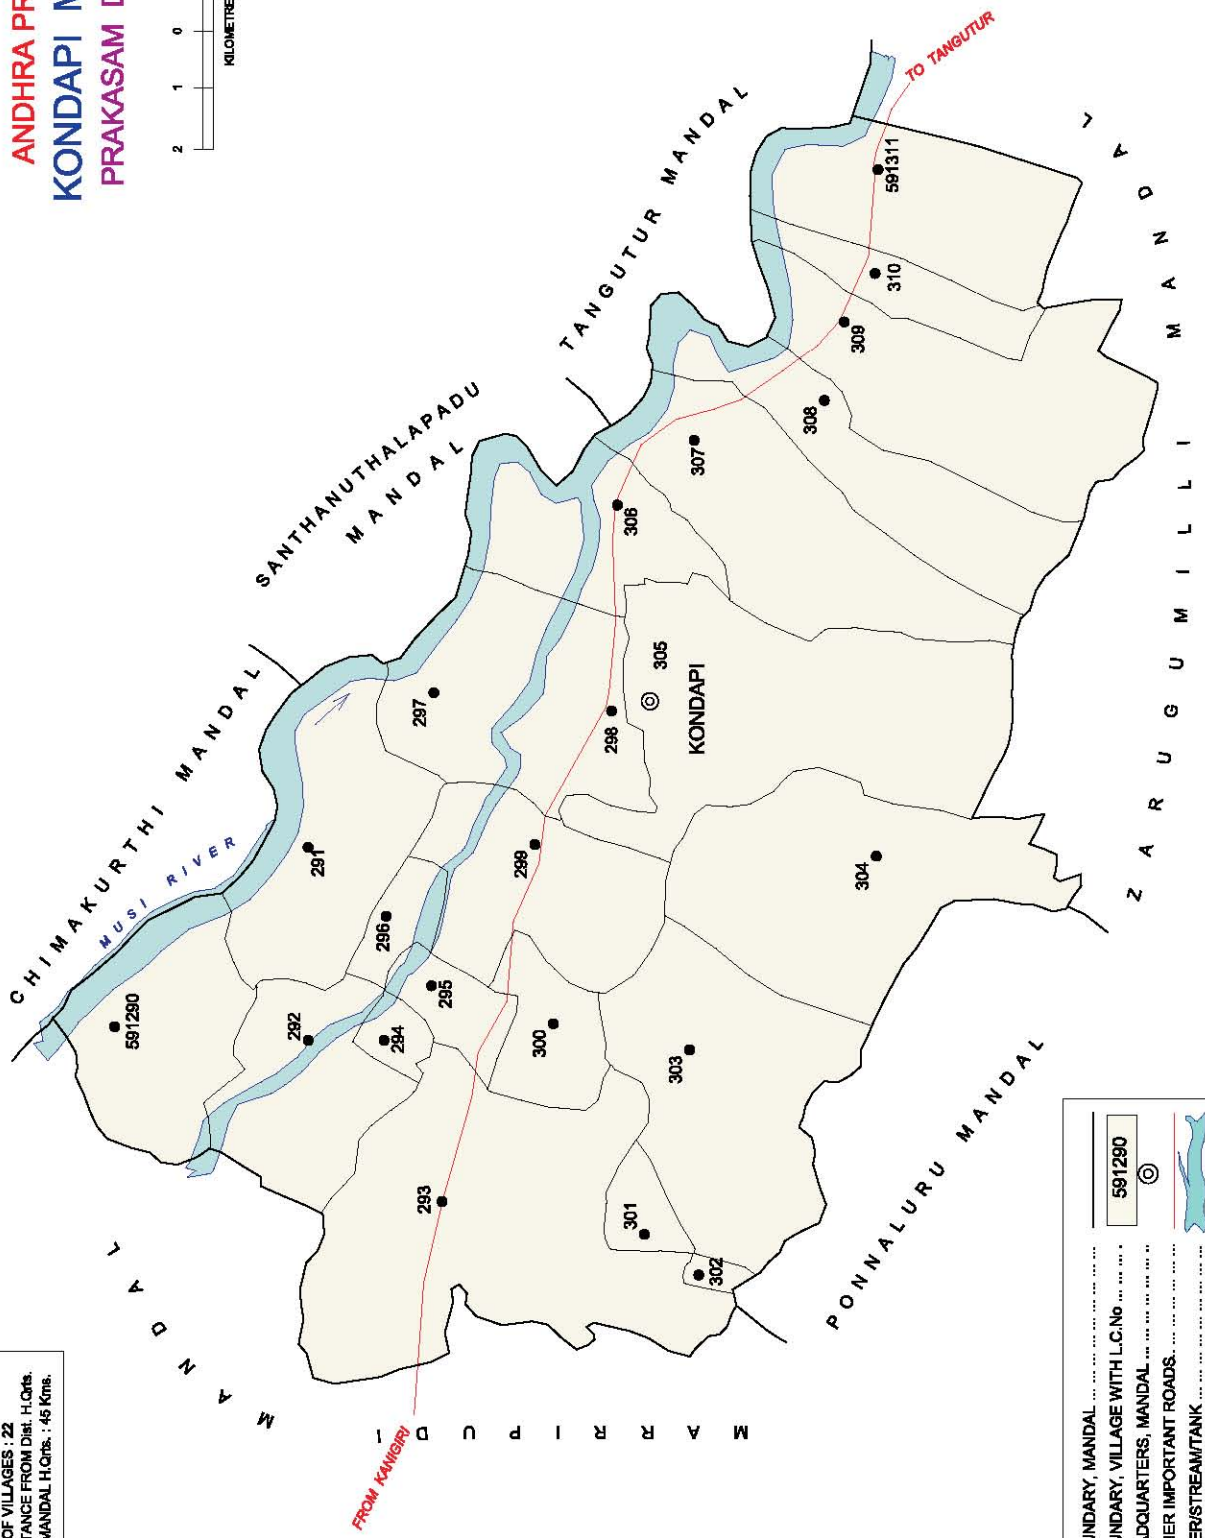

INDIA
ANDHRA PRADESH
KONDAPI MANDAL
PRAKASAM DISTRICT

No. of TOWNS : NIL
No. of VILLAGES : 22
DISTANCE FROM DIST. H.Qs.
TO MANDAL H.Qs. : 45 Kms.

BOUNDARY, MANDAL	.....
BOUNDARY, VILLAGE WITH L.C.No	.....
HEADQUARTERS, MANDAL	.....
OTHER IMPORTANT ROADS	.....
RIVER/STREAM/TANK	.....

591290

⊙