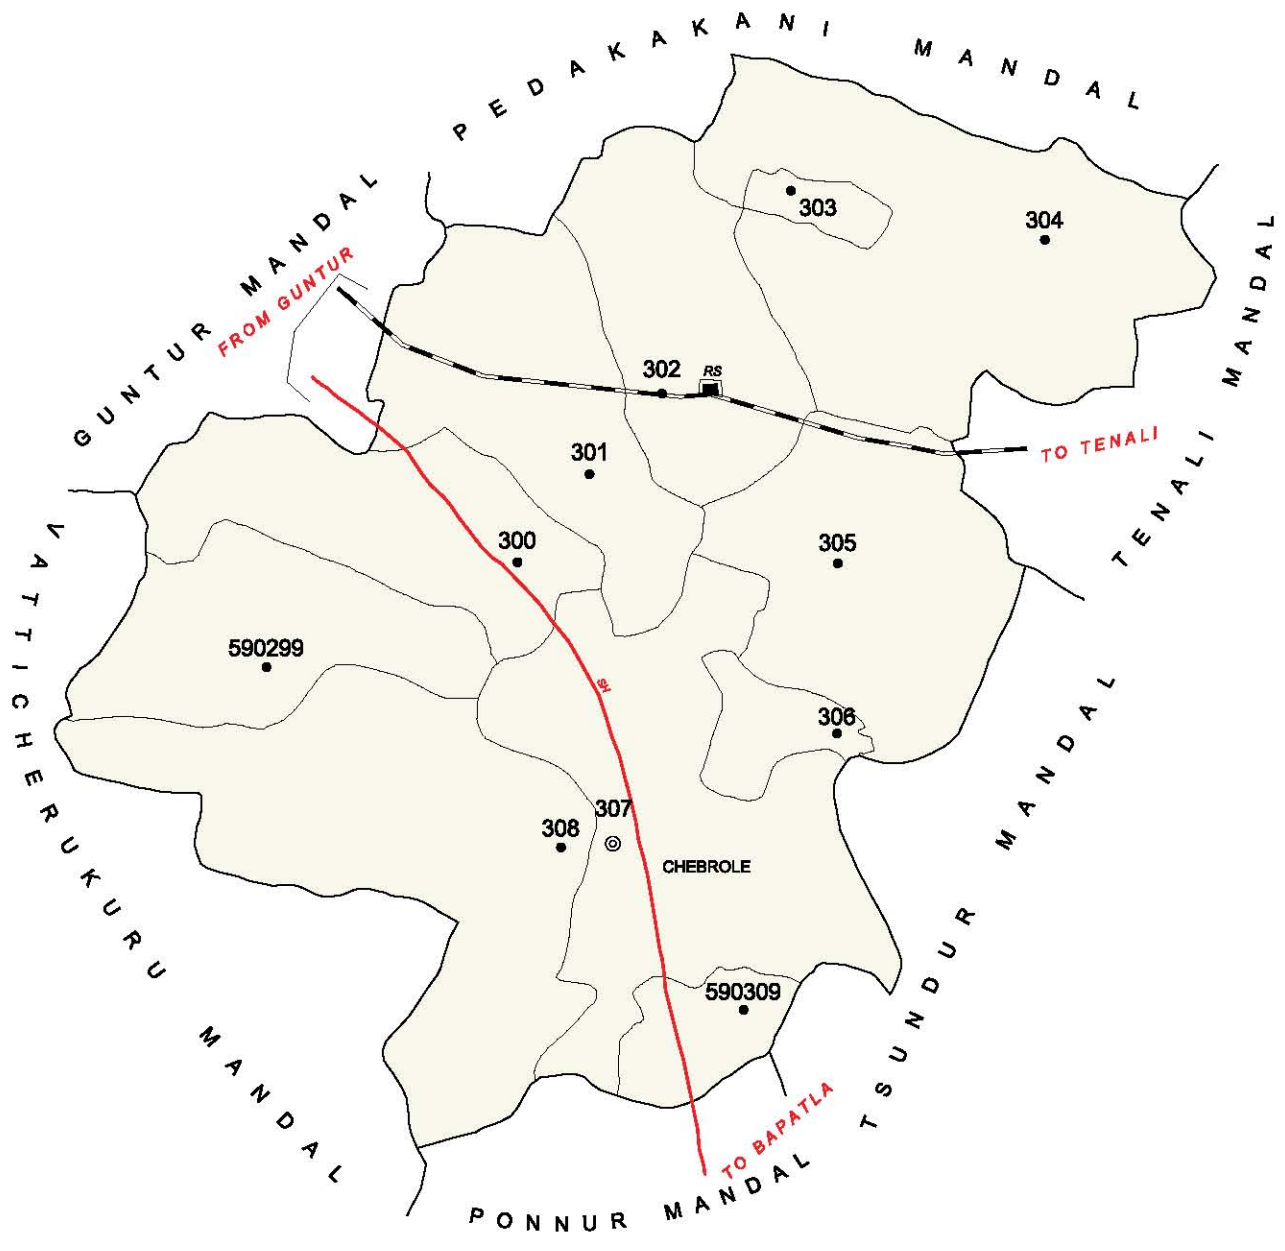

INDIA
ANDHRA PRADESH
CHEBROLU MANDAL
GUNTUR DISTRICT

No. OF TOWNS : NIL
No. OF VILLAGES : 11
DISTANCE FROM Dist. H.Qtrs.
TO MANDAL H. Qtrs. : 13 Kms.

BOUNDARY, MANDAL	
BOUNDARY, VILLAGE WITH LC NO	
HEADQUARTERS, MANDAL	
STATE HIGHWAY	
RAILWAY LINE WITH STATION, BROAD GAUGE ...