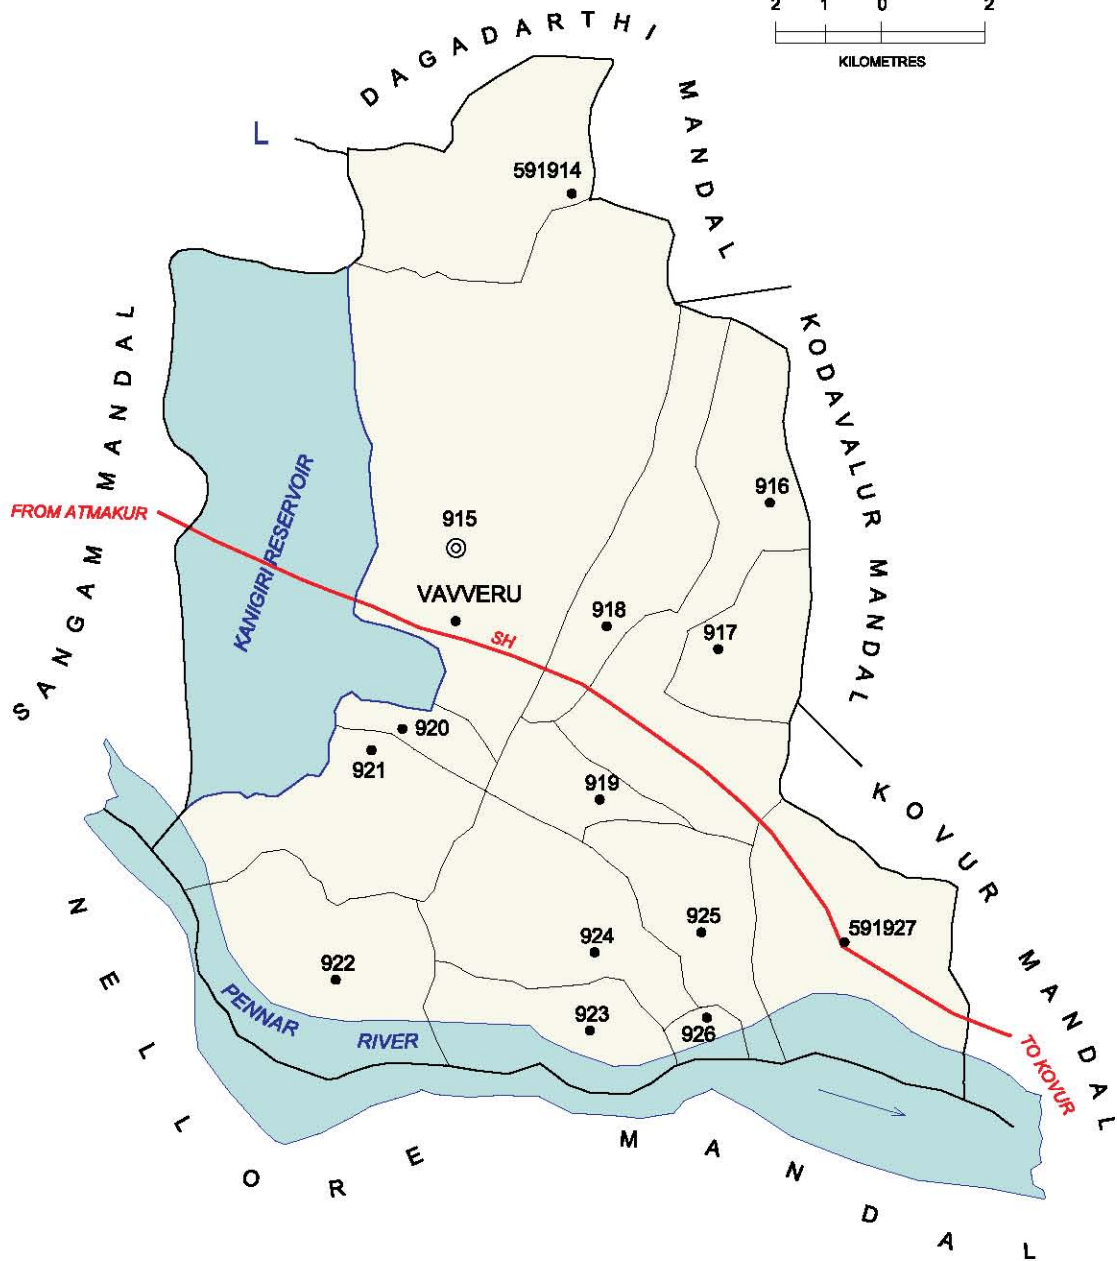

INDIA
ANDHRA PRADESH
BUCHIREDDIPALEM MANDAL
SRI POTTI SRIRAMULU NELLORE DISTRICT

No. OF TOWNS : NIL
No. OF VILLAGES : 14
DISTANCE FROM Dist. H.Qtrs.
TO MANDAL : 23 Kms.

Note:- Buchireddipalem Village is Hamlet of Vavveru village (LCNo. 915).

BOUNDARY, MANDAL	—————
BOUNDARY, VILLAGE WITH L.C.No	591927
HEADQUARTERS, MANDAL	⊙
STATE HIGHWAY	SH
RIVER/STREAM/TANK.....