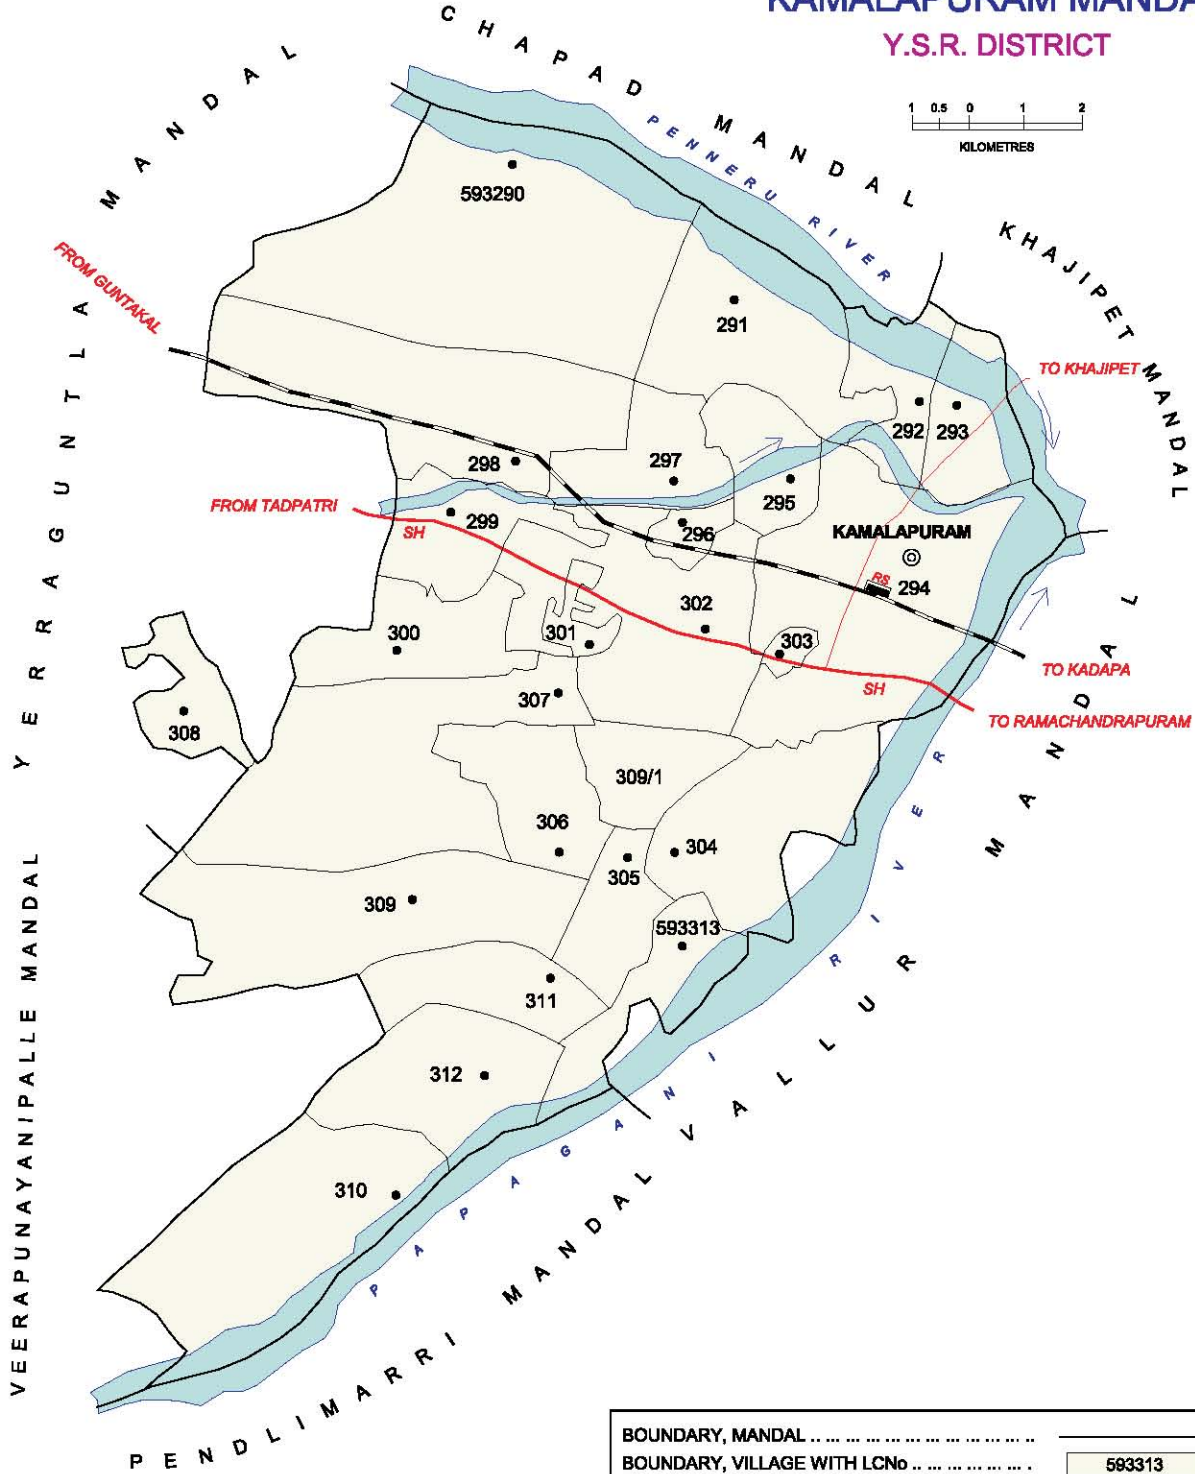

INDIA
ANDHRA PRADESH
KAMALAPURAM MANDAL
Y.S.R. DISTRICT

NO. OF TOWNS : NIL
NO. OF VILLAGES : 24
DISTANCE FROM DIST. H. Qrts.
TO MANDAL H.Qrts.: 25 Kms.

BOUNDARY, MANDAL	
BOUNDARY, VILLAGE WITH LCNo	593313
HEAD QUARTERS, MANDAL	
STATE HIGHWAY	
OTHER IMPORTANT ROADS	
RAILWAY LINE WITH STATION, BROAD GAUGE ...	
RIVER / STREAM / TANK