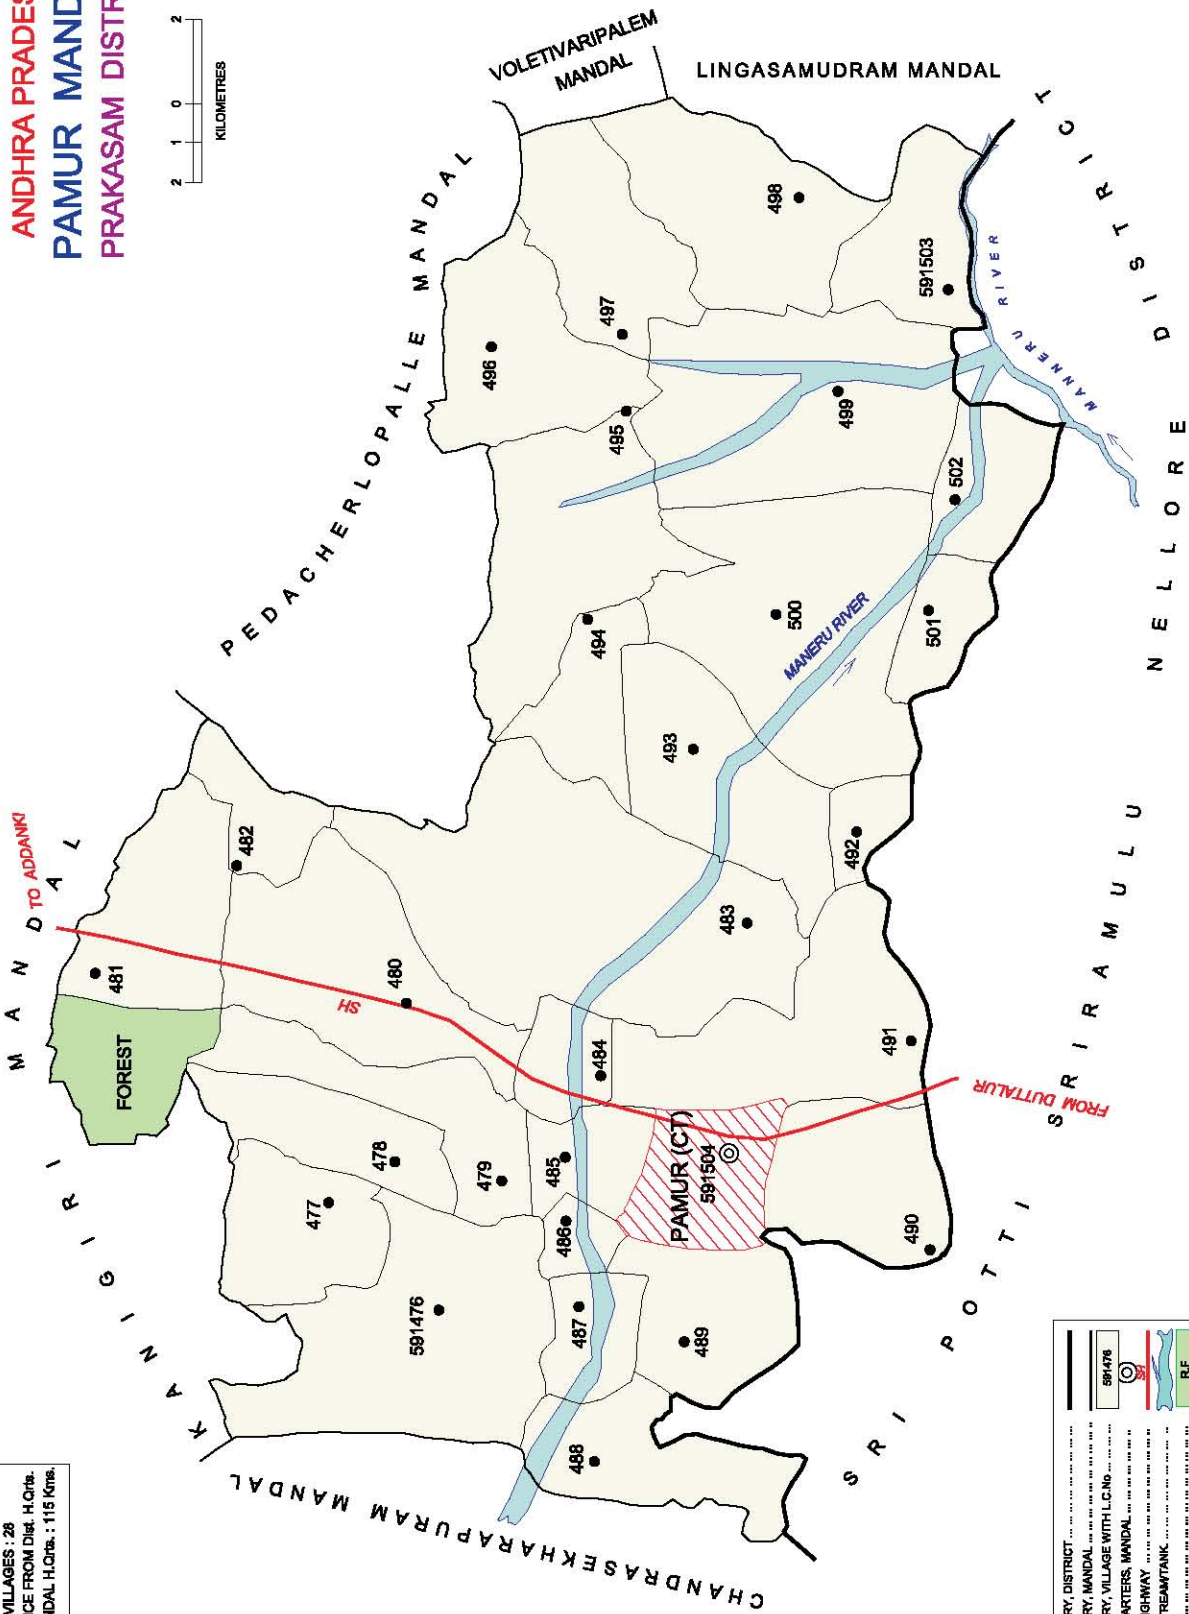

INDIA
ANDHRA PRADESH
PAMUR MANDAL
PRAKASAM DISTRICT

No. OF TOWNS : 1
No. OF VILLAGES : 28
DISTANCE FROM Dist. H. Q. to
TO MANDAL H. Q. : 115 Kms.

BOUNDARY, DISTRICT	591476
BOUNDARY, MANDAL	591504
BOUNDARY, VILLAGE WITH L.C.No	
HEADQUARTERS, MANDAL	
STATE HIGHWAY	
RIVER/STREAM/TANK	
FOREST	
CENSUS TOWN/CG WITH L.C.No