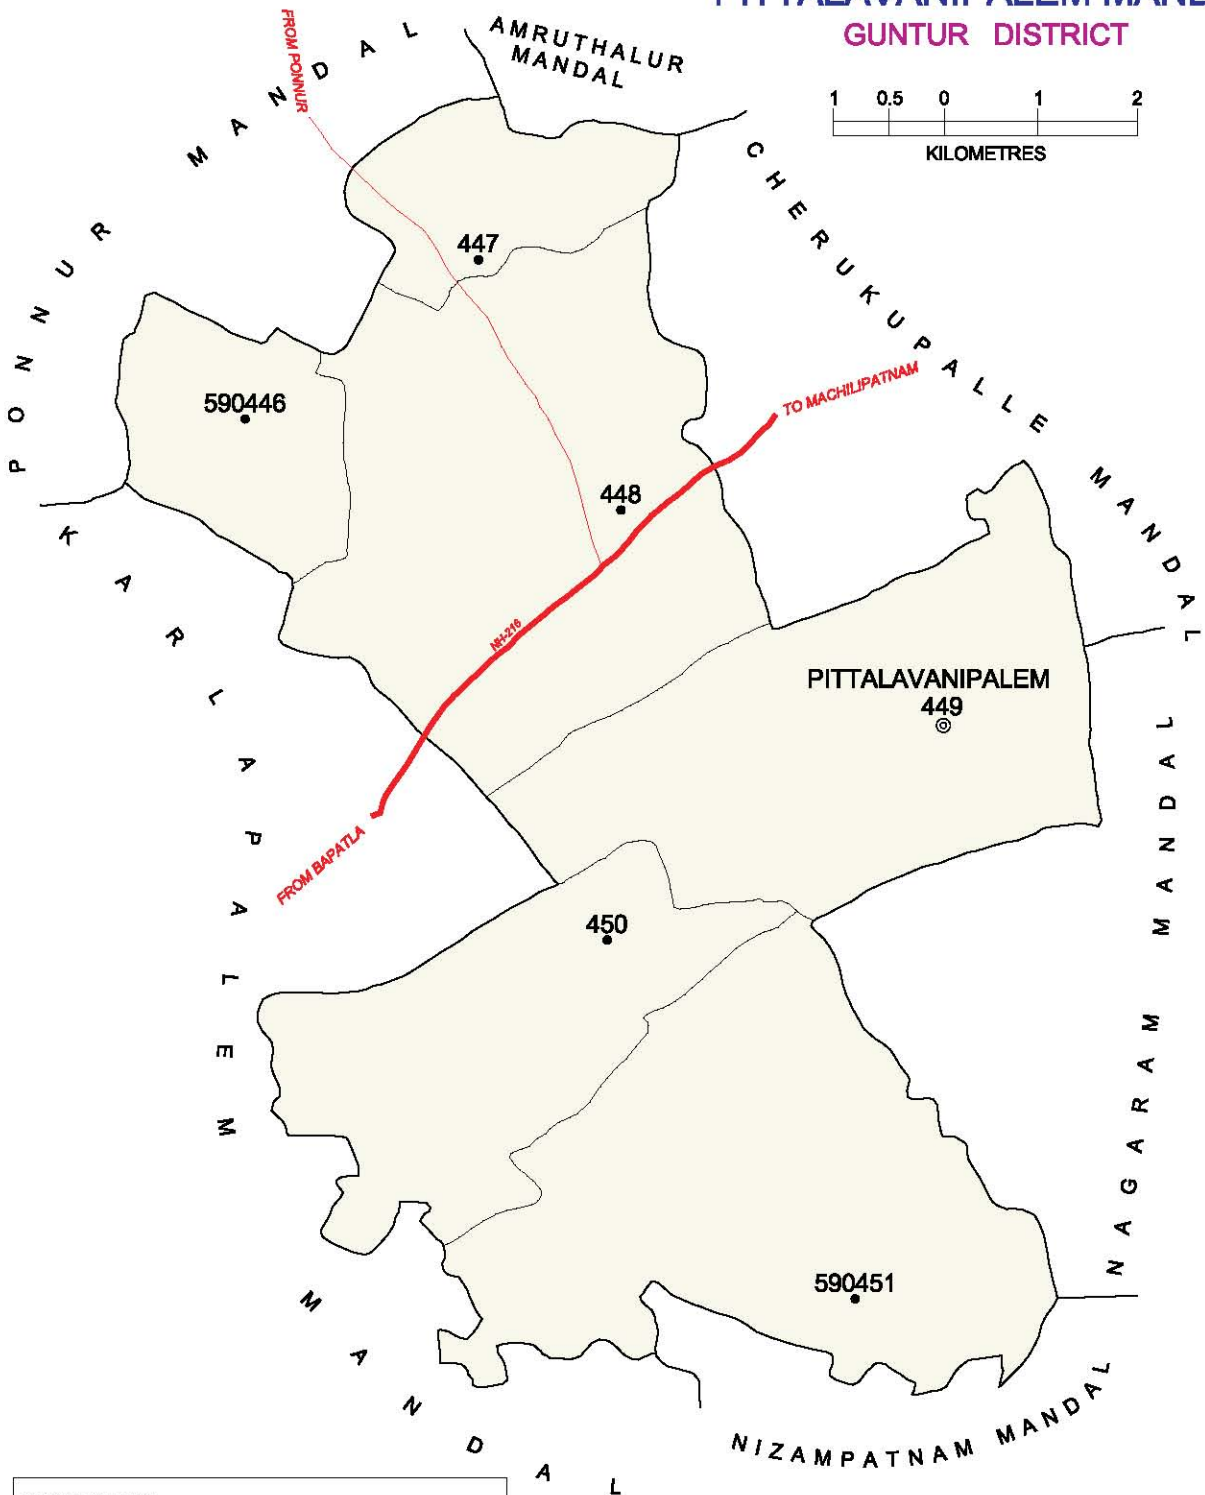

INDIA
ANDHRA PRADESH
PITTALAVANIPALEM MANDAL
GUNTUR DISTRICT

BOUNDARY, MANDAL	—————
BOUNDARY, VILLAGE WITH LC NO	—————
HEADQUARTERS, MANDAL	⊙
NATIONAL HIGHWAY	————— NH-216
OTHER IMPORTANT ROADS	—————

No. OF TOWNS : NIL
No. OF VILLAGES : 6
DISTANCE FROM Dist. H.Qrts.
TO MANDAL : 35 Kms.