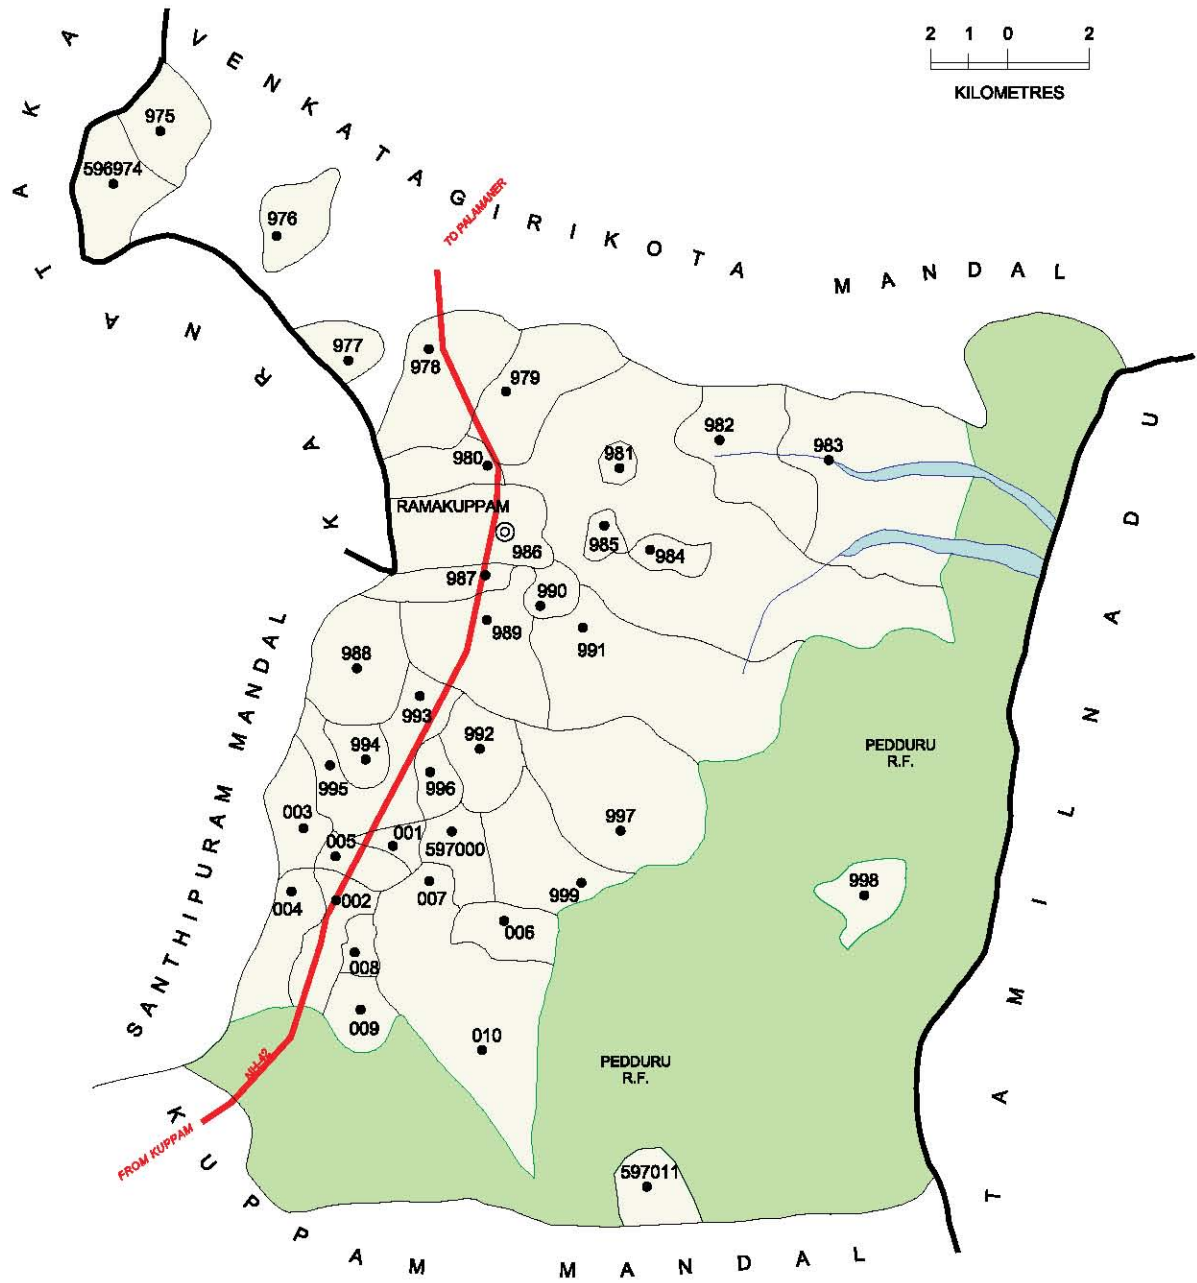

No. OF TOWNS : NIL
No. OF VILLAGES : 38
DISTANCE FROM Dist. H.Qrts.
TO MANDAL H.Qrts. : 88 Kms.

INDIA
ANDHRA PRADESH
RAMAKUPPAM MANDAL
CHITTOOR DISTRICT

BOUNDARY, STATE.....	—————
BOUNDARY, MANDAL.....	—————
BOUNDARY, VILLAGE WITH L.C. No.....	597011
HEADQUARTERS, MANDAL.....	⊙
NATIONAL HIGHWAY.....	NH-42
RIVER / STREAM / TANK.....	
FOREST.....	R.F.