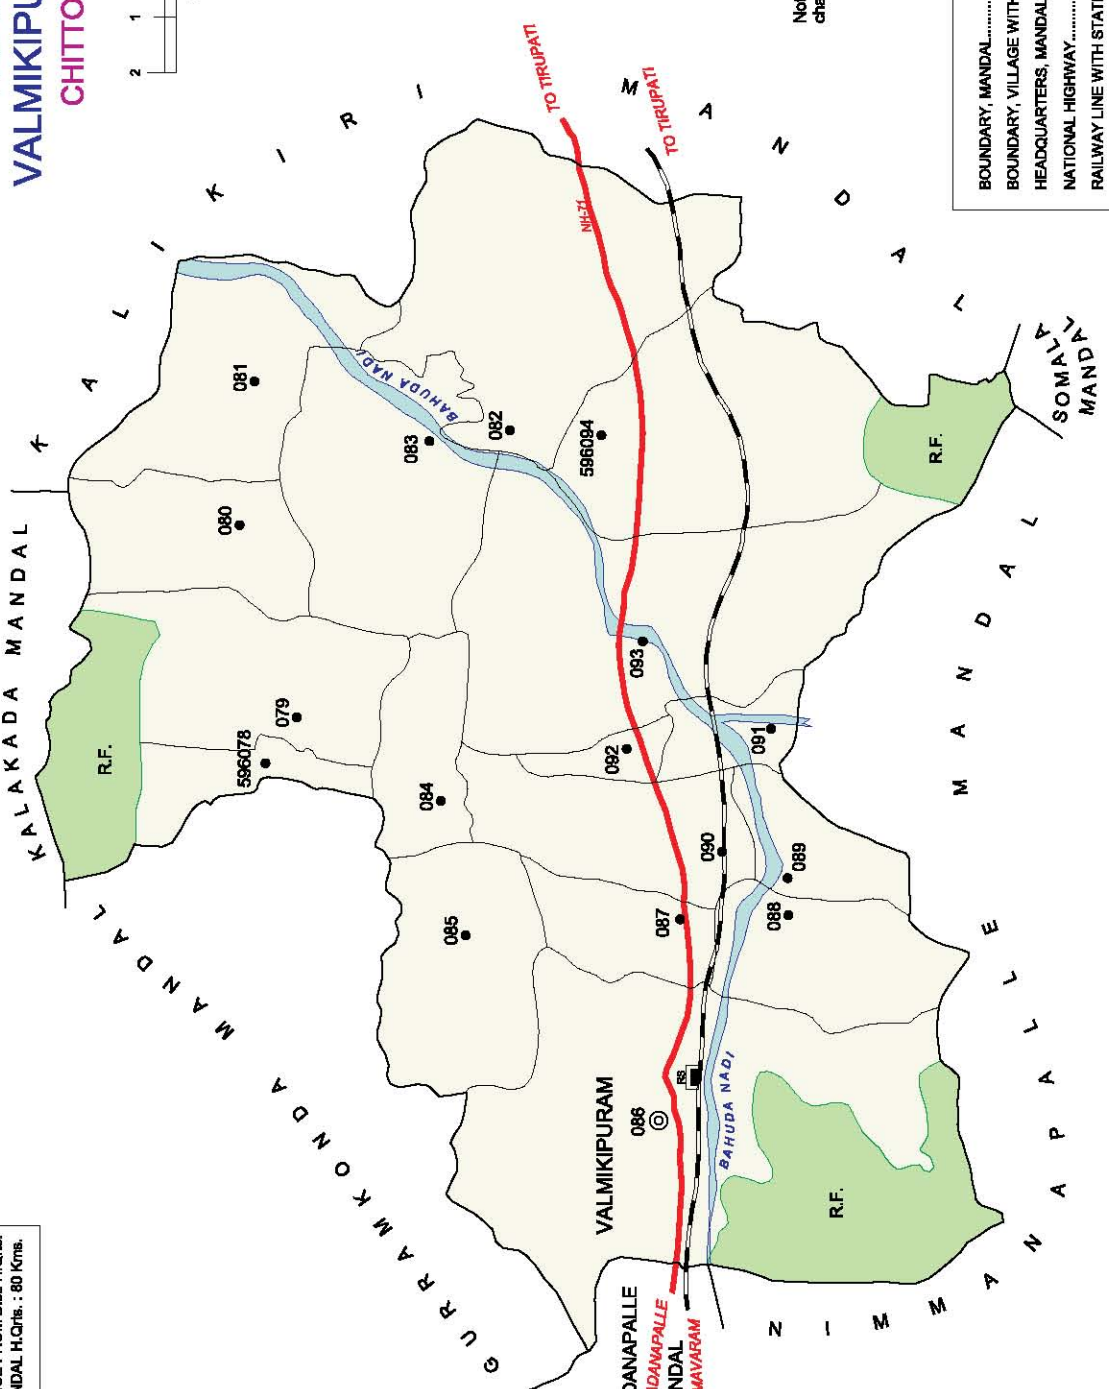

INDIA
ANDHRA PRADESH
VALMIKIPURAM MANDAL
CHITTOOR DISTRICT

No. OF TOWNS : NIL
No. OF VILLAGES : 17
DISTANCE FROM Dist. H. Qrtrs.
TO MANDAL H. Qrtrs. : 80 Kms.

Note: The mandal name of Vayalpadu is changed as Valmikipuram.

BOUNDARY, MANDAL.....	596094
BOUNDARY, VILLAGE WITH L.C. No.....	⊙
HEADQUARTERS, MANDAL.....	RS
NATIONAL HIGHWAY.....	RS-71
RAILWAY LINE WITH STATION, BROAD GAUGE.....	RS
RIVER / STREAM / TANK.....	R.F.
FOREST.....	R.F.