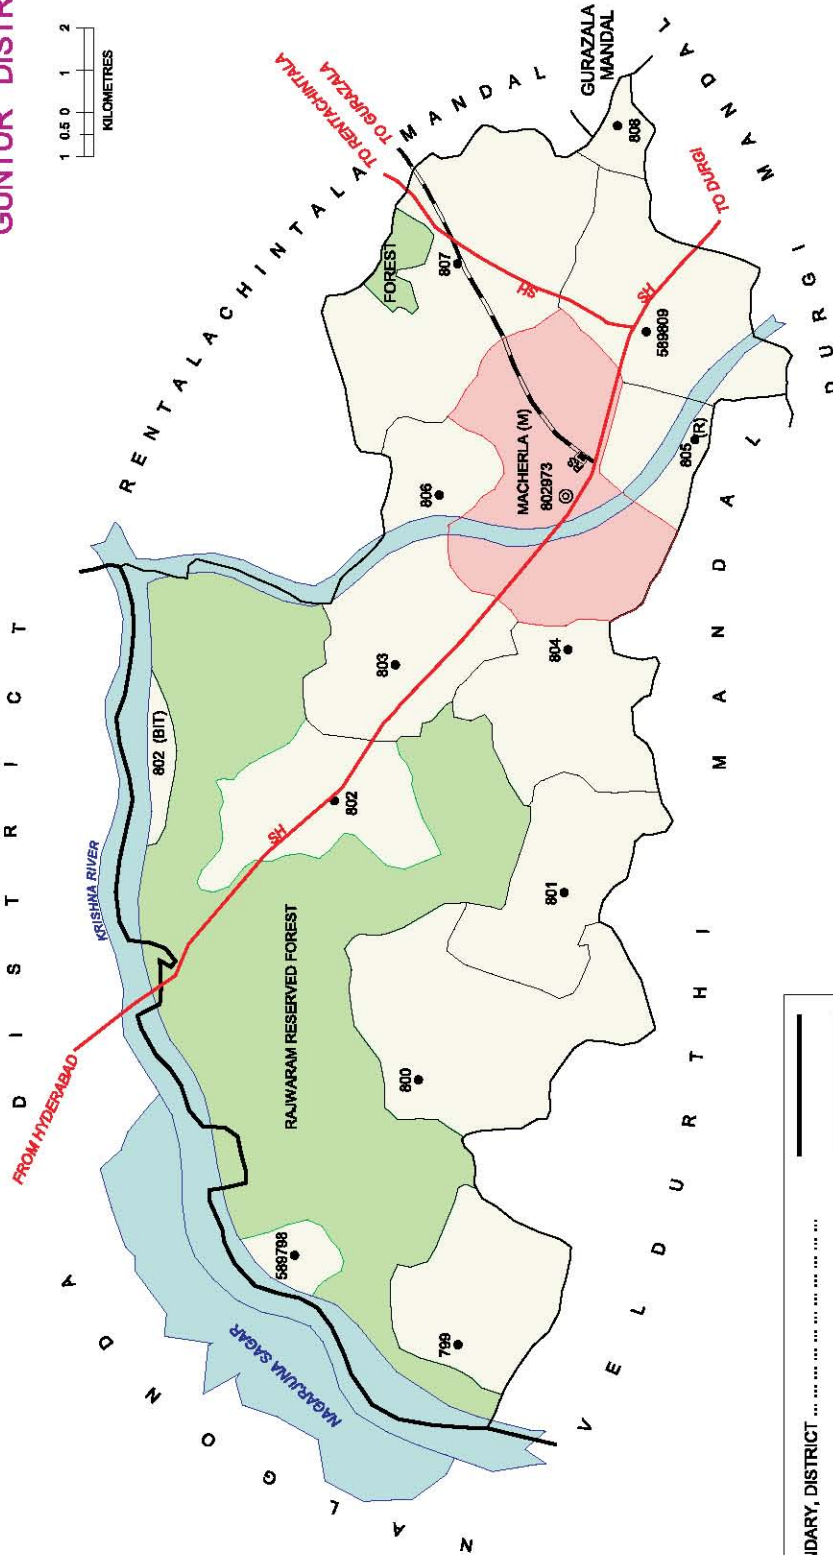

INDIA
ANDHRA PRADESH
MACHERLA MANDAL
GUNTUR DISTRICT

BOUNDARY, DISTRICT	.....
BOUNDARY, MANDAL	.....
BOUNDARY, VILLAGE WITH LC NO	.....
HEADQUARTERS, MANDAL	.....
STATE HIGHWAY	.....
RAILWAY LINE WITH STATION, BROAD GAUGE	.....
RIVER / STREAM / TANK	.....
STATUTORY TOWN WITH L.C.NO	.....
FOREST	.....

No. OF TOWNS : 1
No. OF VILLAGES : 12
DISTANCE FROM Dist. H.Q.s.
TO MANDAL H.Q.s : 97 kms.