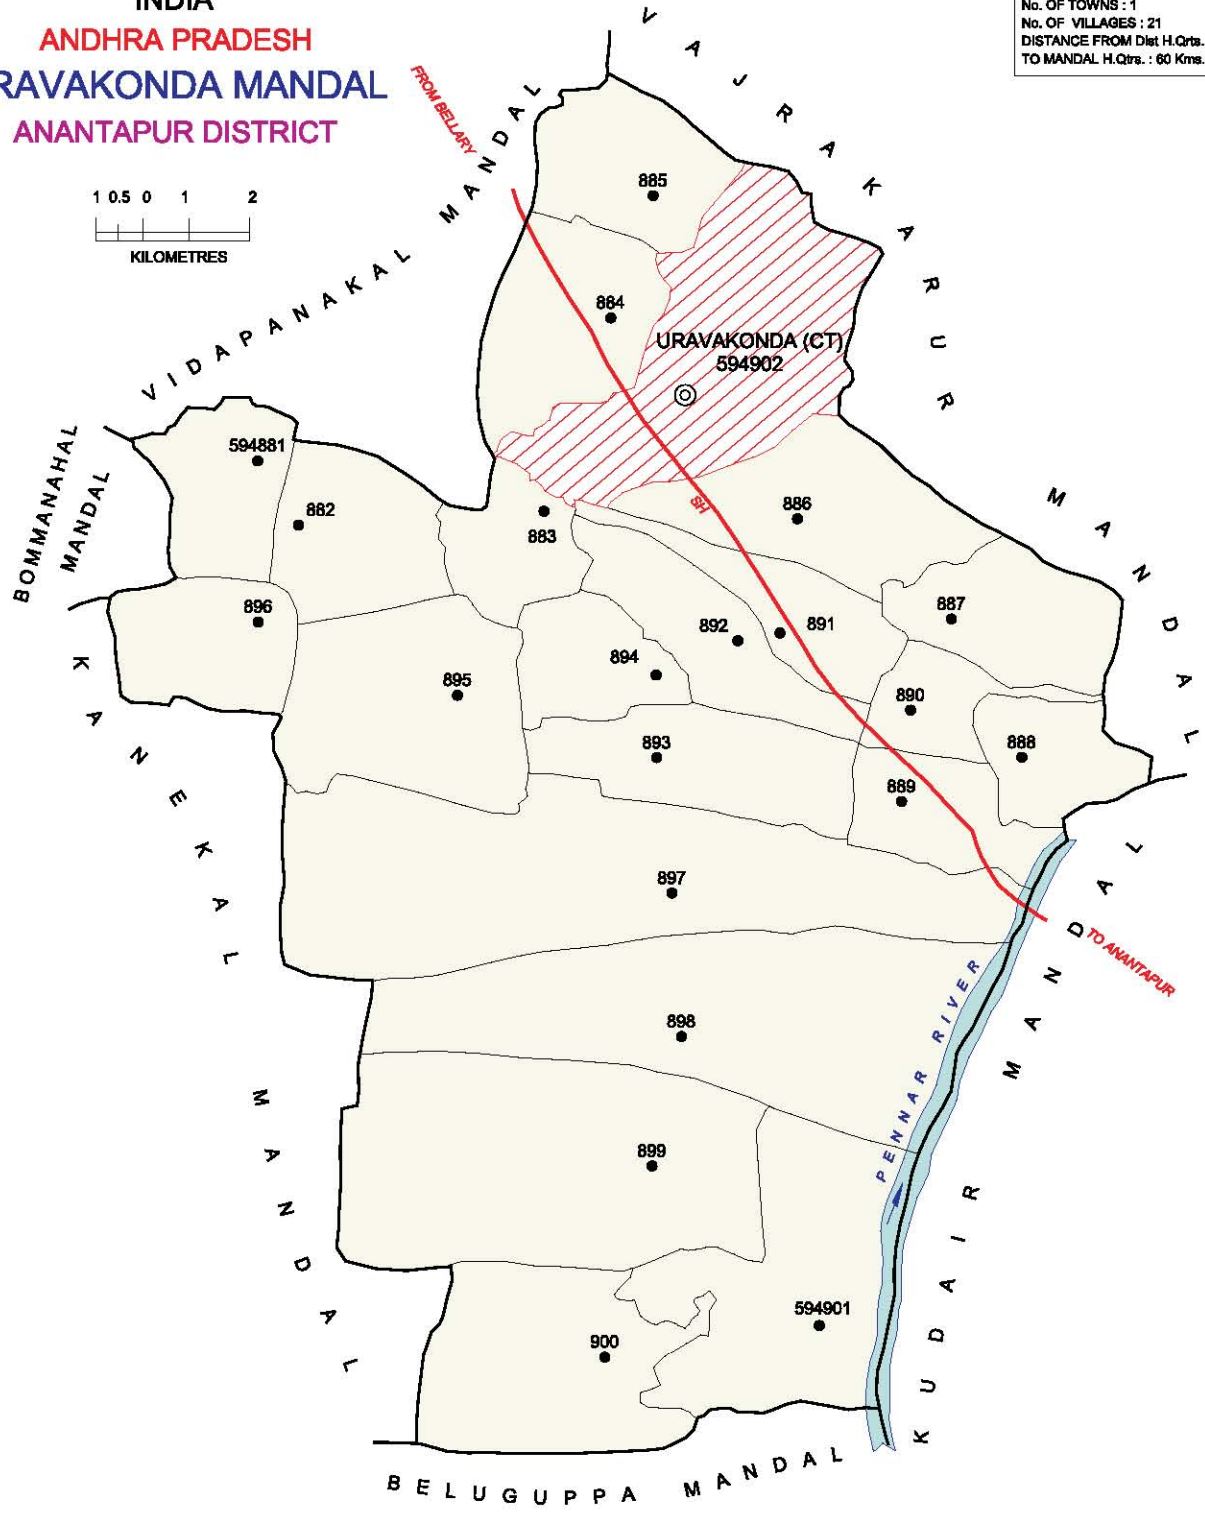

INDIA
ANDHRA PRADESH
URAVAKONDA MANDAL
ANANTAPUR DISTRICT

No. OF TOWNS : 1
No. OF VILLAGES : 21
DISTANCE FROM Dist. H.Qtrs.
TO MANDAL H.Qtrs. : 60 Kms.

BOUNDARY, MANDAL	
BOUNDARY, VILLAGE WITH L C No.	
HEADQUARTERS, MANDAL	
STATE HIGHWAY	
RIVER / STREAM / TANK	
CENSUS TOWN/OG WITH L C No.