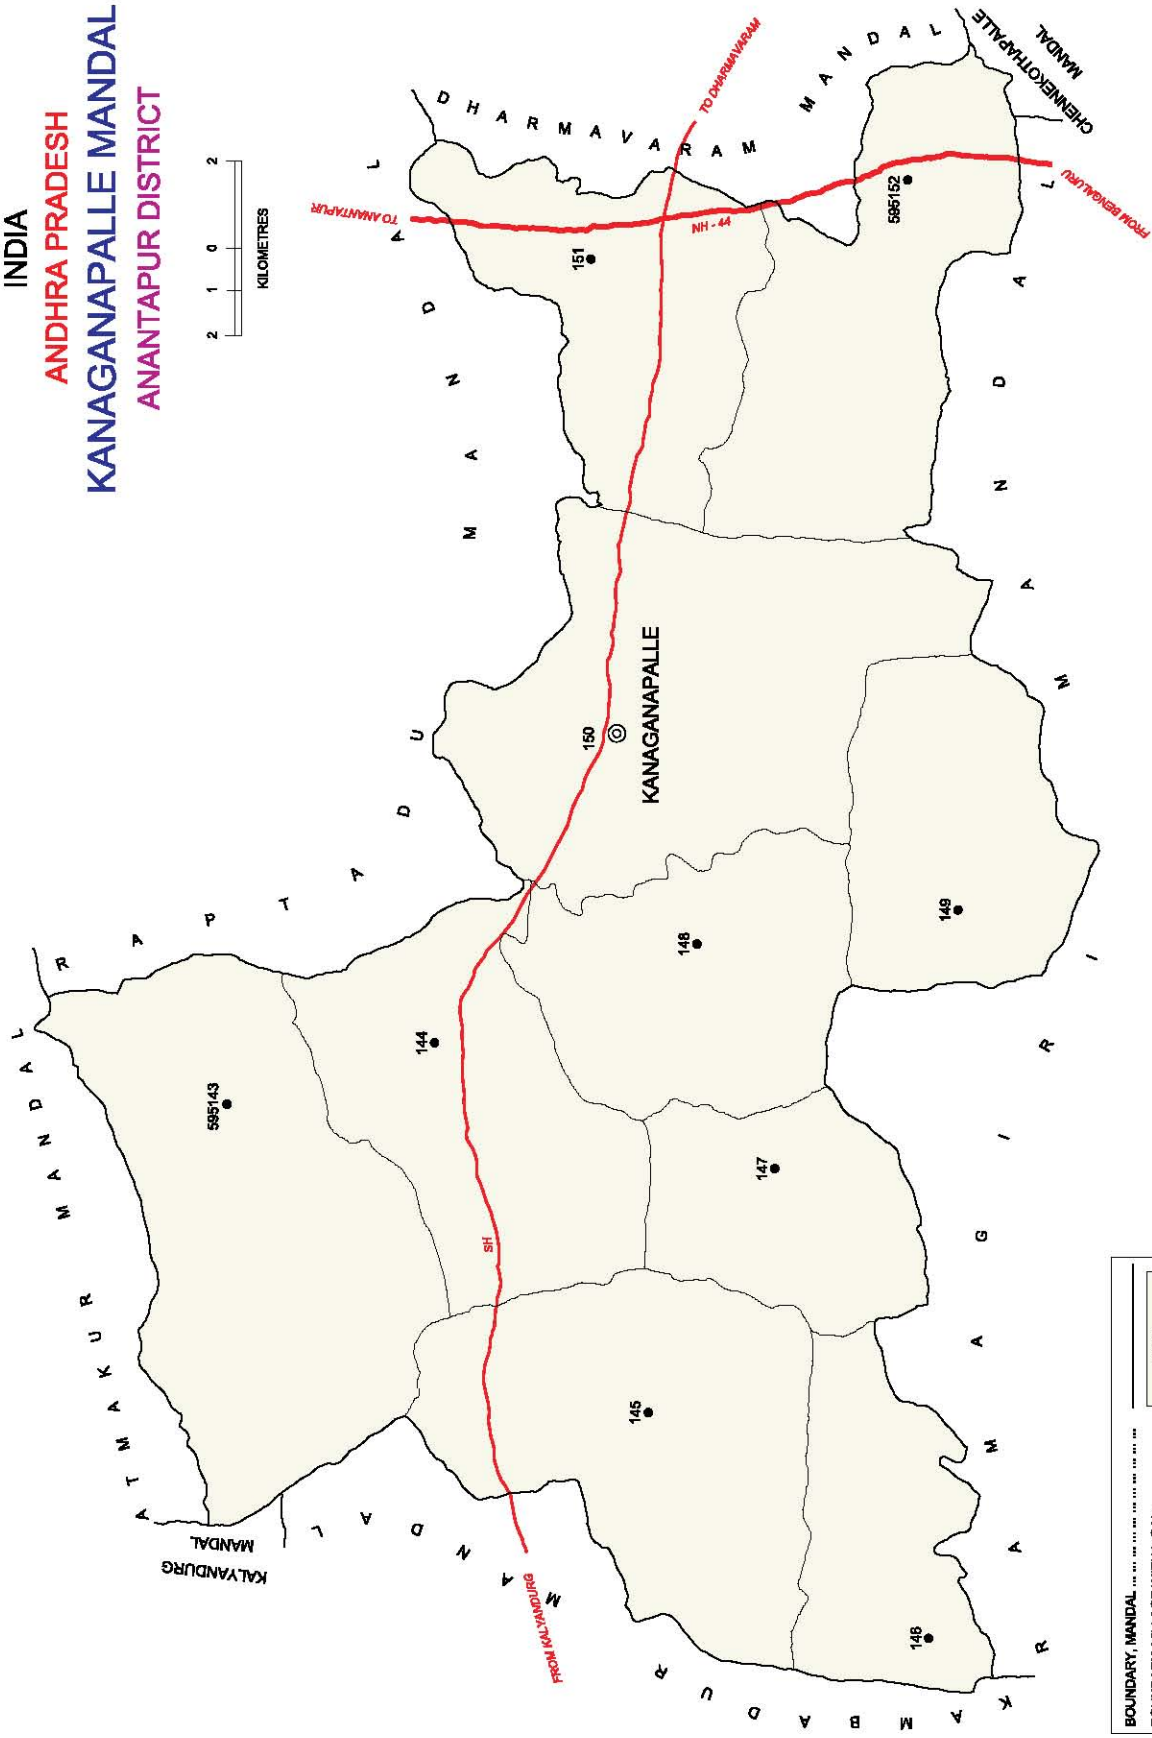

INDIA
ANDHRA PRADESH
KANAGANAPALLE MANDAL
ANANTAPUR DISTRICT

No. OF TOWNS : NIL
No. OF VILLAGES : 10
DISTANCE FROM Dist.H.Q. to
TO MANDAL H.Q. is : 28 Kms.