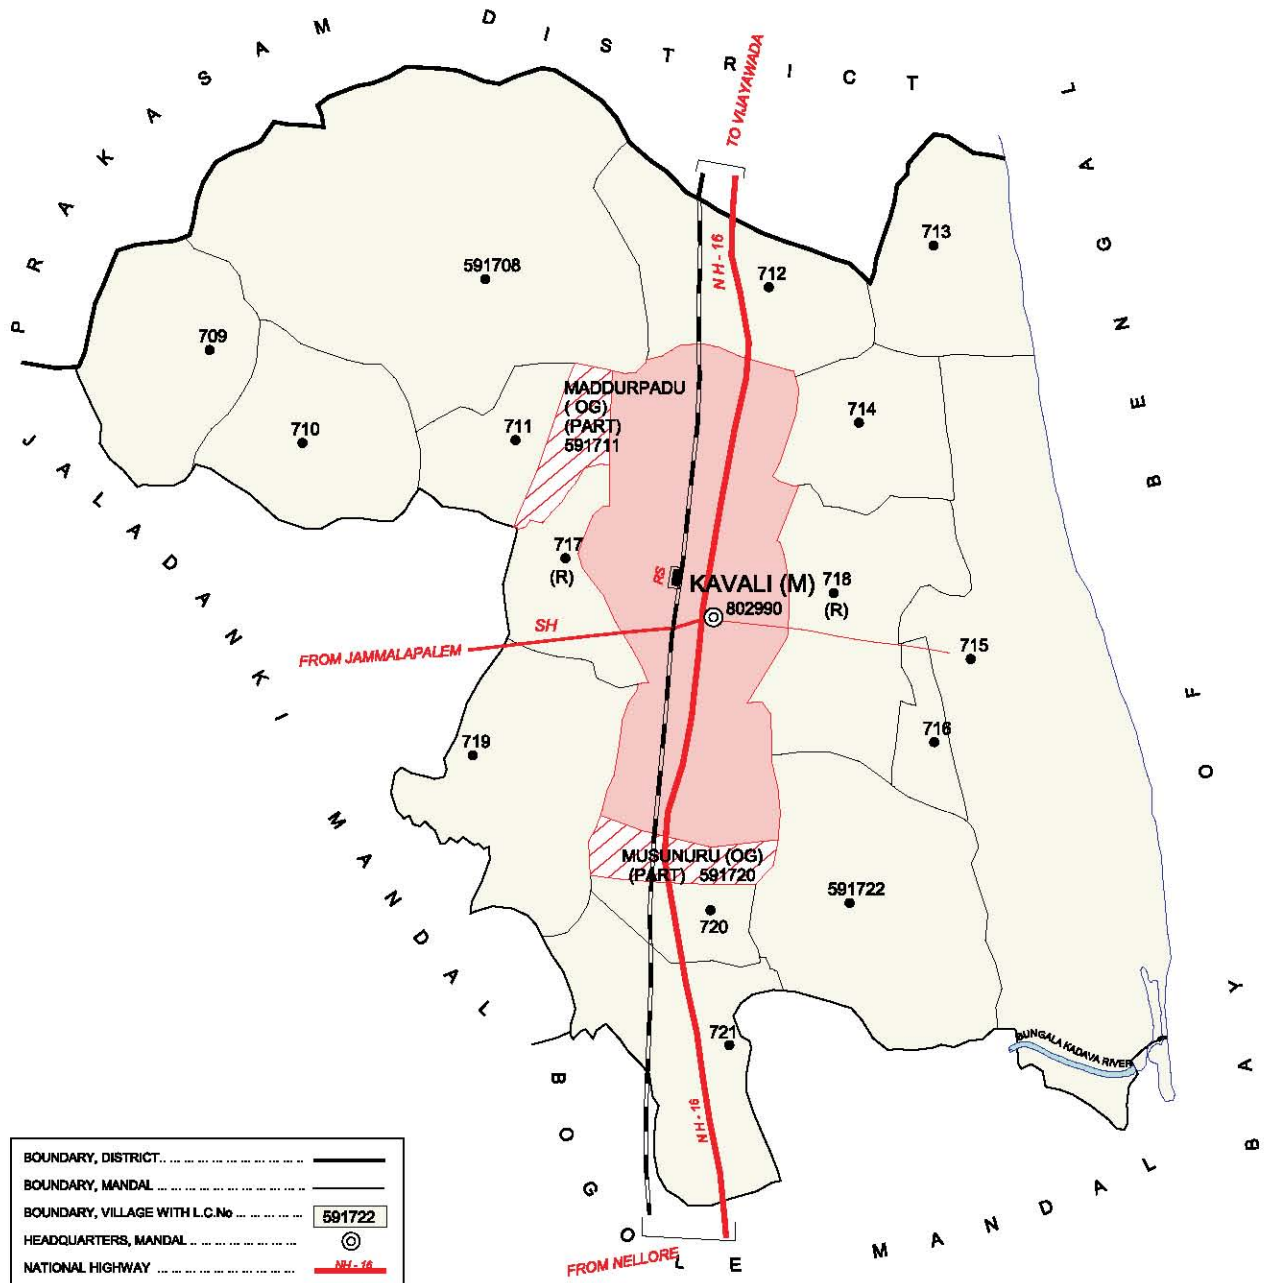

INDIA
ANDHRA PRADESH
KAVALI MANDAL
SRI POTTI SRIRAMULUNELLORE DISTRICT

BOUNDARY, DISTRICT.....	—————
BOUNDARY, MANDAL.....	—————
BOUNDARY, VILLAGE WITH L.C.No.....	—————
HEADQUARTERS, MANDAL.....	⊙
NATIONAL HIGHWAY.....	NH-16
STATE HIGHWAY.....	SH
OTHER IMPORTANT ROADS.....	—————
RAILWAY LINE WITH STATION BROAD GAUGE.....	RS
RIVER/STREAM/TANK.....	~~~~~
STATUTORY TOWN WITH L.C.No.....	802990
CENSUS TOWN/OG WITH L.C.No.....	591720

Note: Maddurpadu (711), and Musunuru (720) Villages are Partly Out Growths to Kaval (M)

No. OF TOWNS : 1
No. OF VILLAGES : 15
DISTANCE FROM Dist. H.Qtrs.
TO MANDAL : 54 Kms.