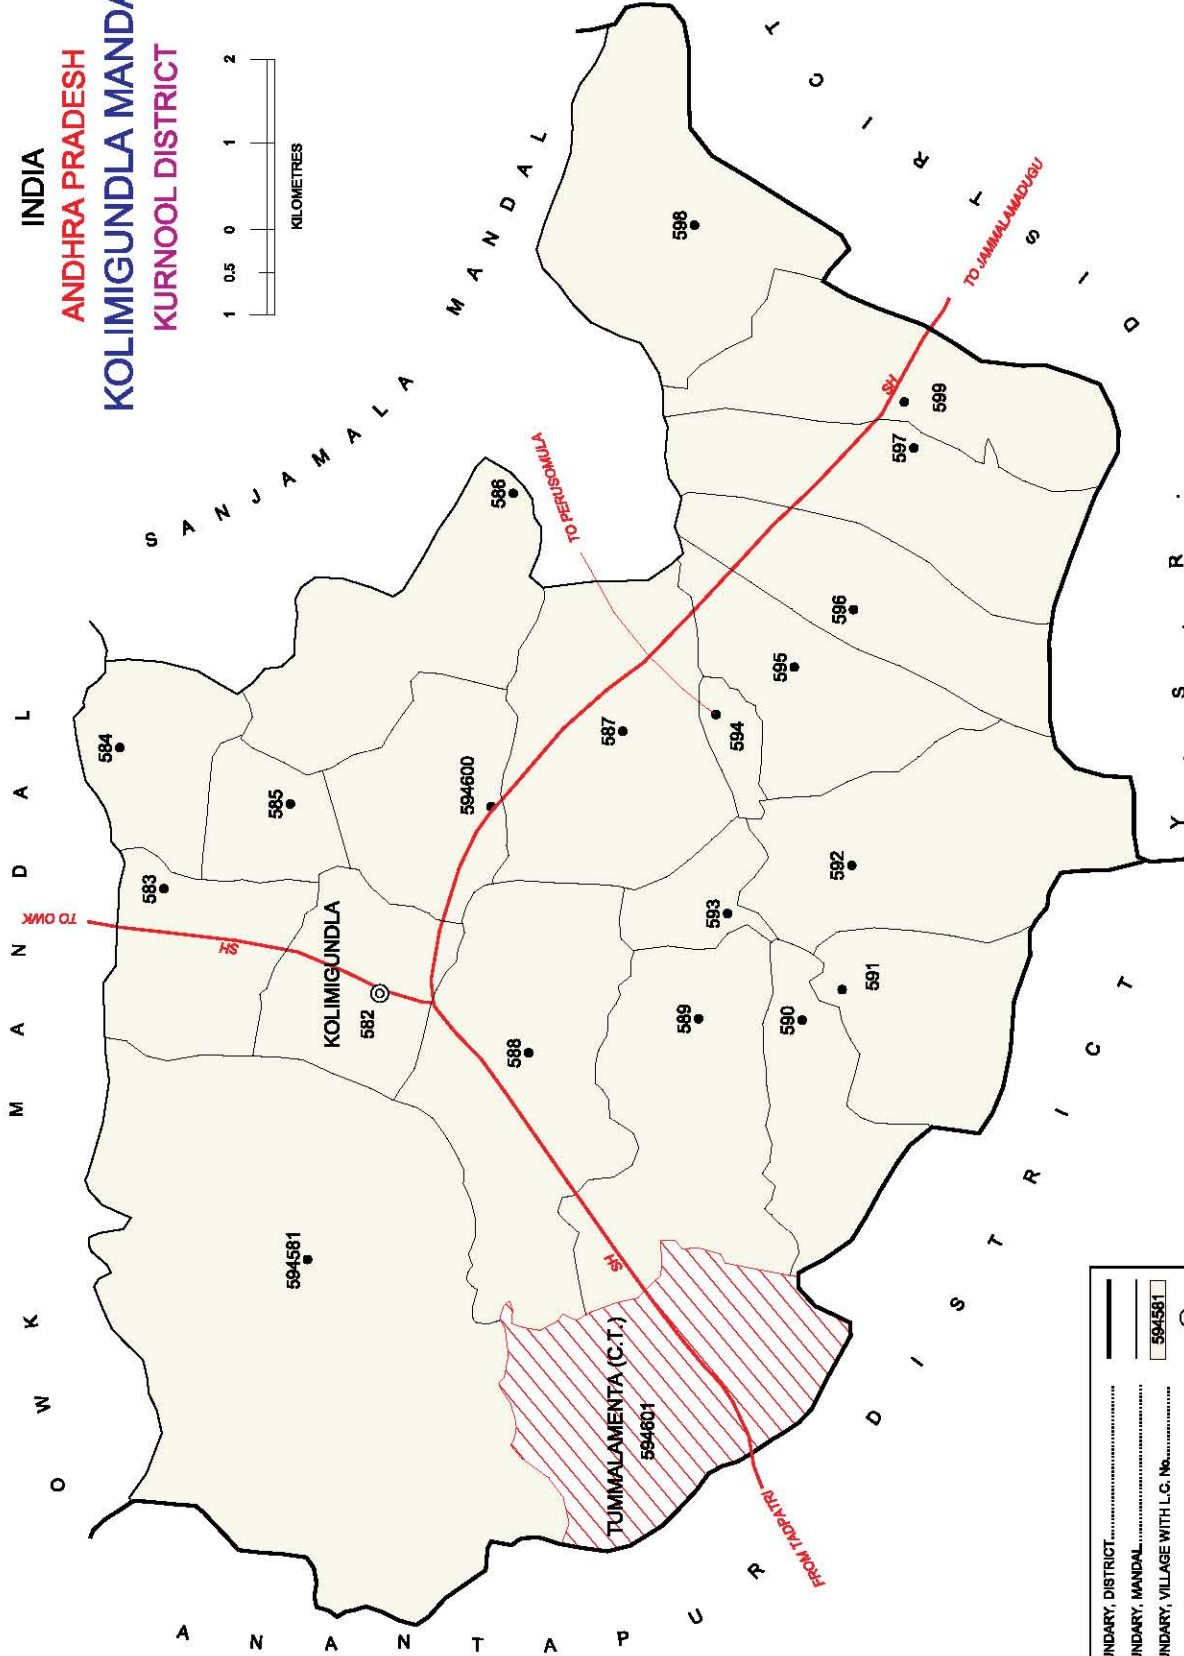

INDIA
ANDHRA PRADESH
KOLIMIGUNDLA MANDAL
KURNOOL DISTRICT

NO. OF TOWNS : 1
NO OF VILLAGES : 20
DISTANCE FROM Dist. H.Q. to
TO MANDAL H.Q. is : 72 Kms.

BOUNDARY, DISTRICT.....	———
BOUNDARY, MANDAL.....	—————
BOUNDARY, VILLAGE WITH L.C. No.....	□ 594581
HEADQUARTERS, MANDAL.....	⊙
STATE HIGHWAY.....	—SH—
CENSUS TOWN WITH L.C. No.....	▨ 594601

Note:
Thummalamenta (601) village is fully included in Thummalamenta (CT)