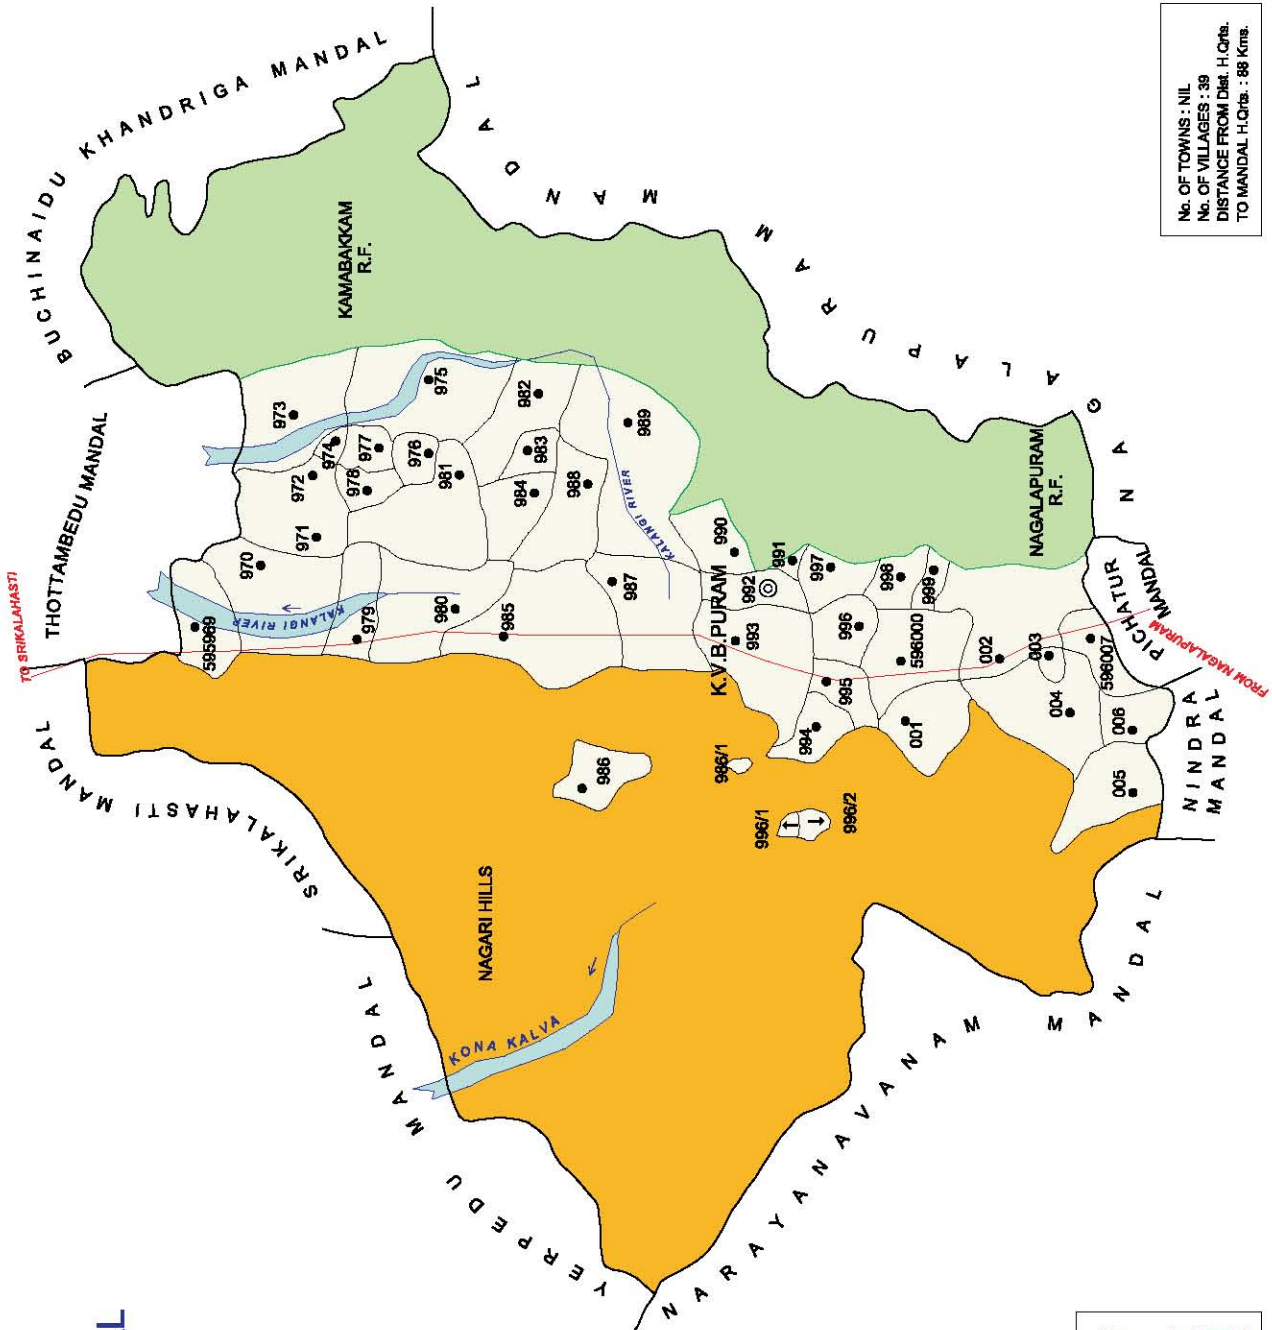

INDIA
ANDHRA PRADESH
K.V.B. PURAM MANDAL
CHITTOOR DISTRICT

.....	BOUNDARY, MANDAL
.....	BOUNDARY, VILLAGE WITH L.C. No.
.....	HEADQUARTERS, MANDAL
.....	OTHER IMPORTANT ROADS
.....	RIVER / STREAM / TANK
.....	FOREST
.....	HILL

No. of TOWNS : Nil
No. of VILLAGES : 39
DISTANCE FROM Dist. H. Qtrs.
TO MANDAL H. Qtrs. : 86 Kms.