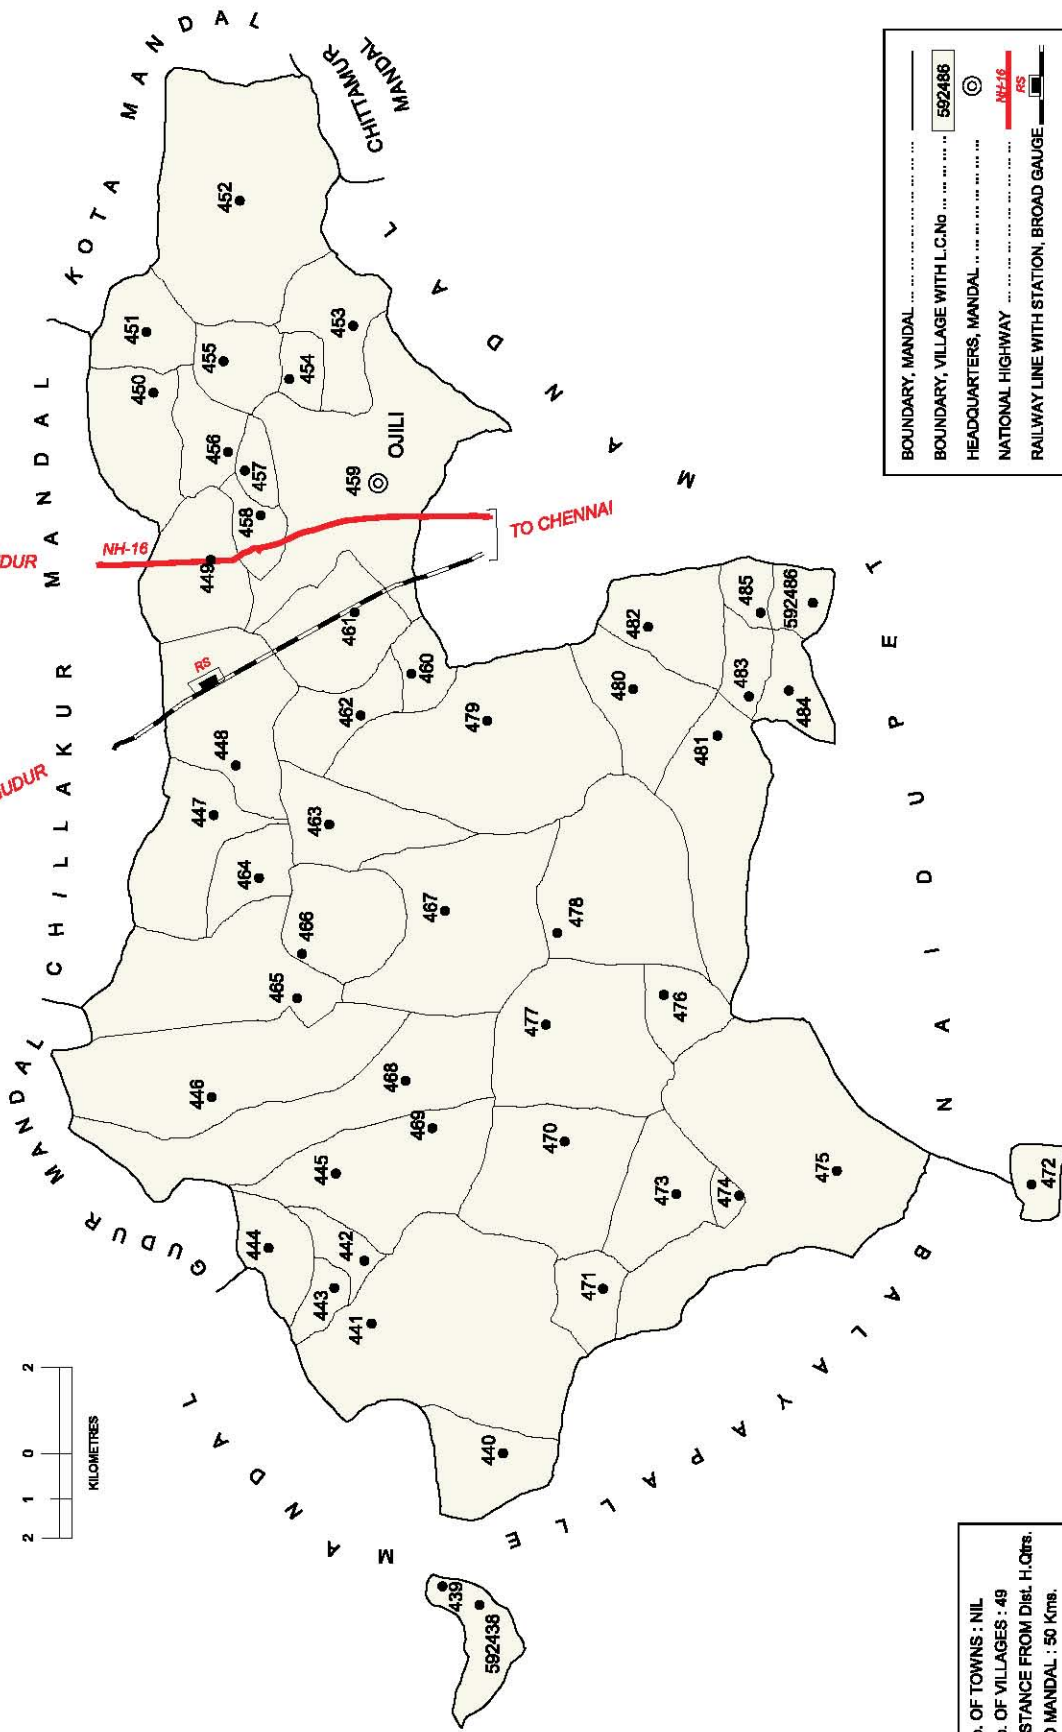

INDIA
ANDHRA PRADESH
OJILI MANDAL

SRI POTTI SRIRAMULU NELLORE DISTRICT

- BOUNDARY, MANDAL .....
- BOUNDARY, VILLAGE WITH L.C.No 592486
- HEADQUARTERS, MANDAL .....
- NATIONAL HIGHWAY NH-16
- RAILWAY LINE WITH STATION, BROAD GAUGE .....

No. OF TOWNS : NIL
No. OF VILLAGES : 49
DISTANCE FROM Dist. H.Qtrs.
TO MANDAL : 50 Kms.