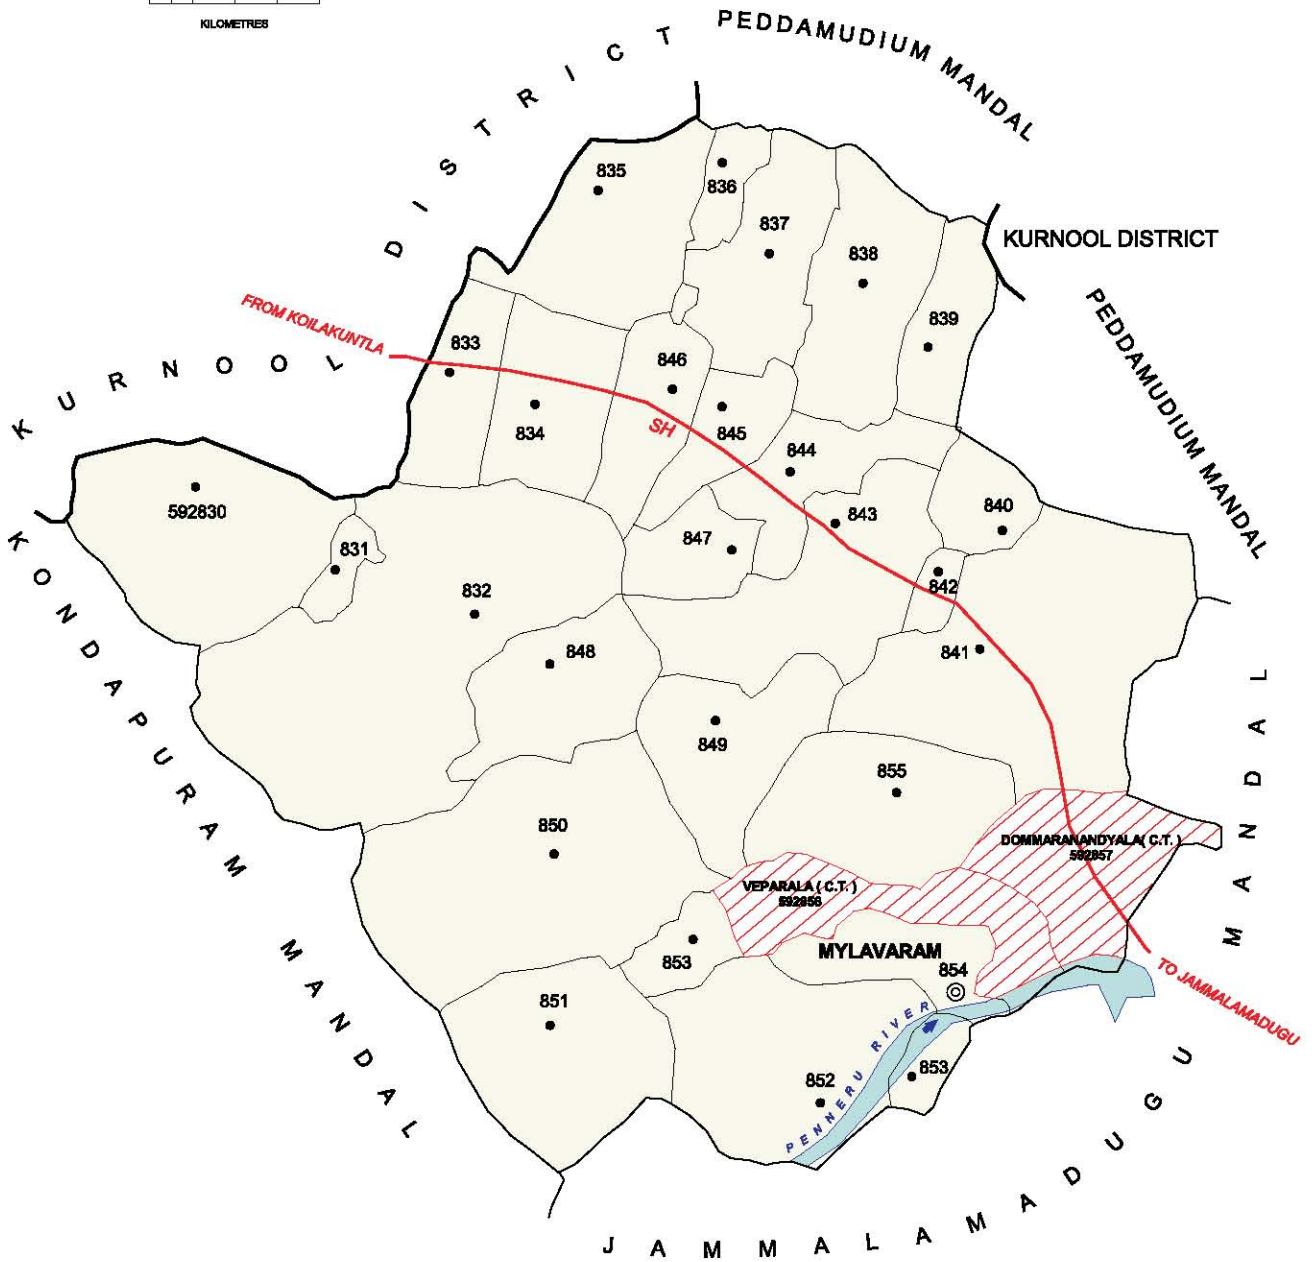

INDIA
ANDHRA PRADESH
MYLAVARAM MANDAL
Y.S.R. DISTRICT

NO. OF TOWNS : 2
NO. OF VILLAGES : 26
DISTANCE FROM DIST. H. Qtrs.
TO MANDAL : 92 kms.

BOUNDARY, DISTRICT	—————
BOUNDARY, MANDAL	—————
BOUNDARY, VILLAGE WITH LCNb	592830
HEAD QUARTERS, MANDAL	⊙
STATE HIGHWAY	SH
RIVER / STREAM / TANK	
CENSUS TOWN/OG WITH LC. NO.....	592857