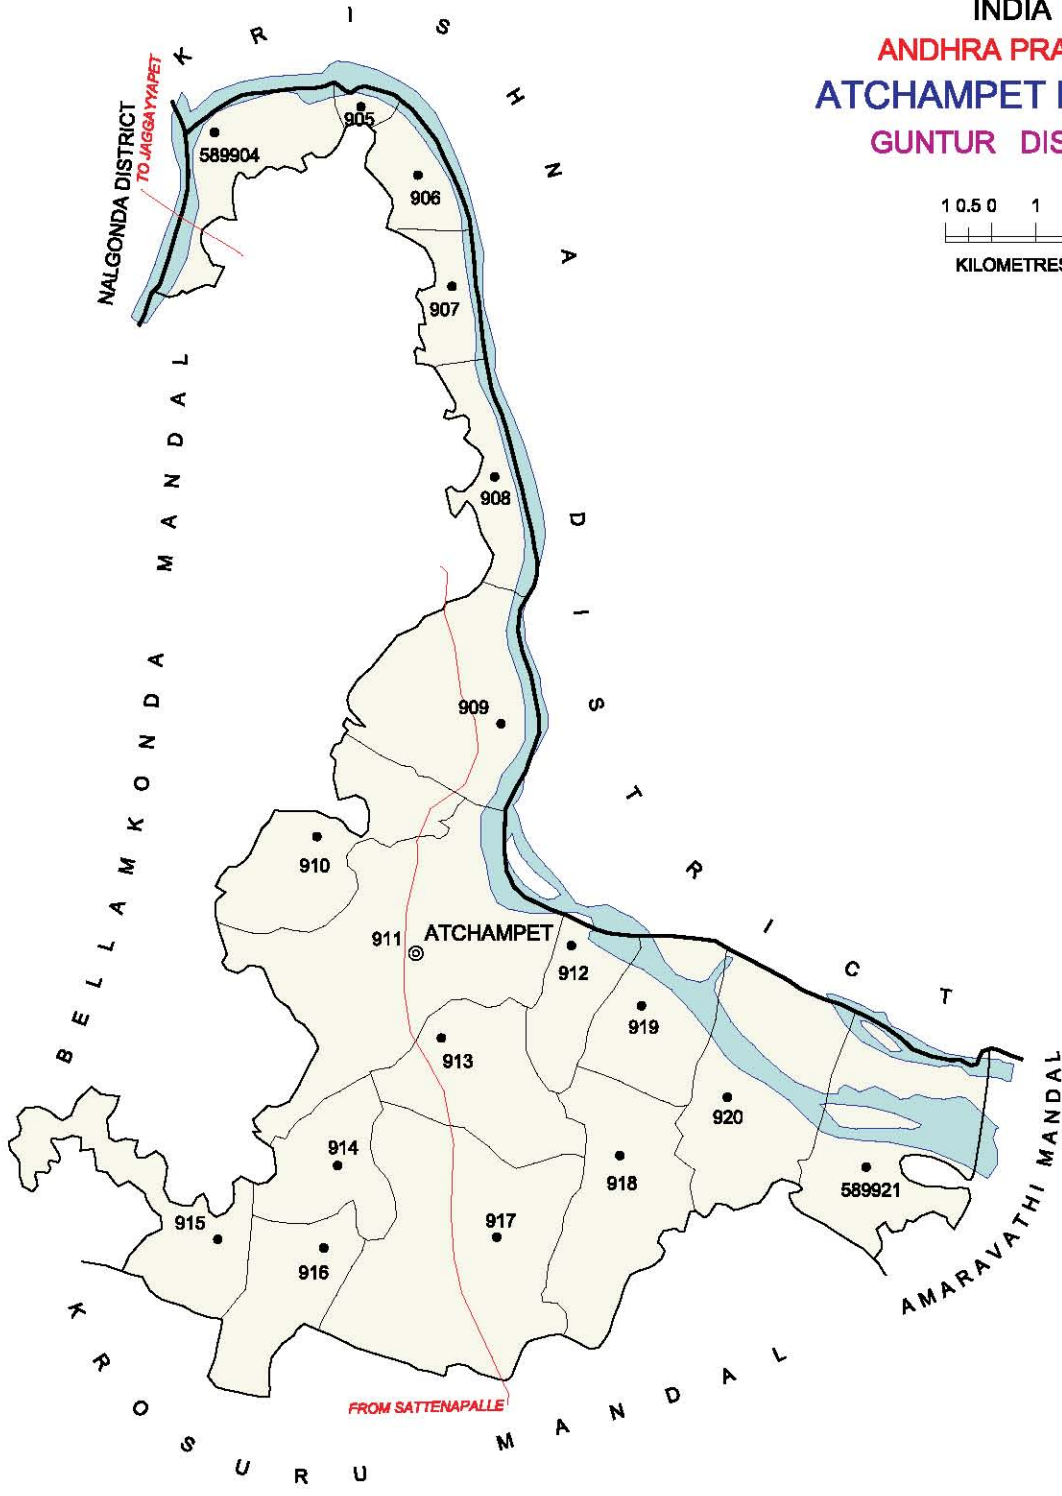

INDIA
ANDHRA PRADESH
ATCHAMPET MANDAL
GUNTUR DISTRICT

No. OF TOWNS : NIL
No. OF VILLAGES : 18
DISTANCE FROM Dist. H.Qtrs.
TO MANDAL H. Qtrs. : 43 Kms.

BOUNDARY, DISTRICT	
BOUNDARY, MANDAL	
BOUNDARY, VILLAGE WITH LC NO	
HEADQUARTERS, MANDAL	
OTHER IMPORTANT ROADS	
RIVER / STREAM / TANK