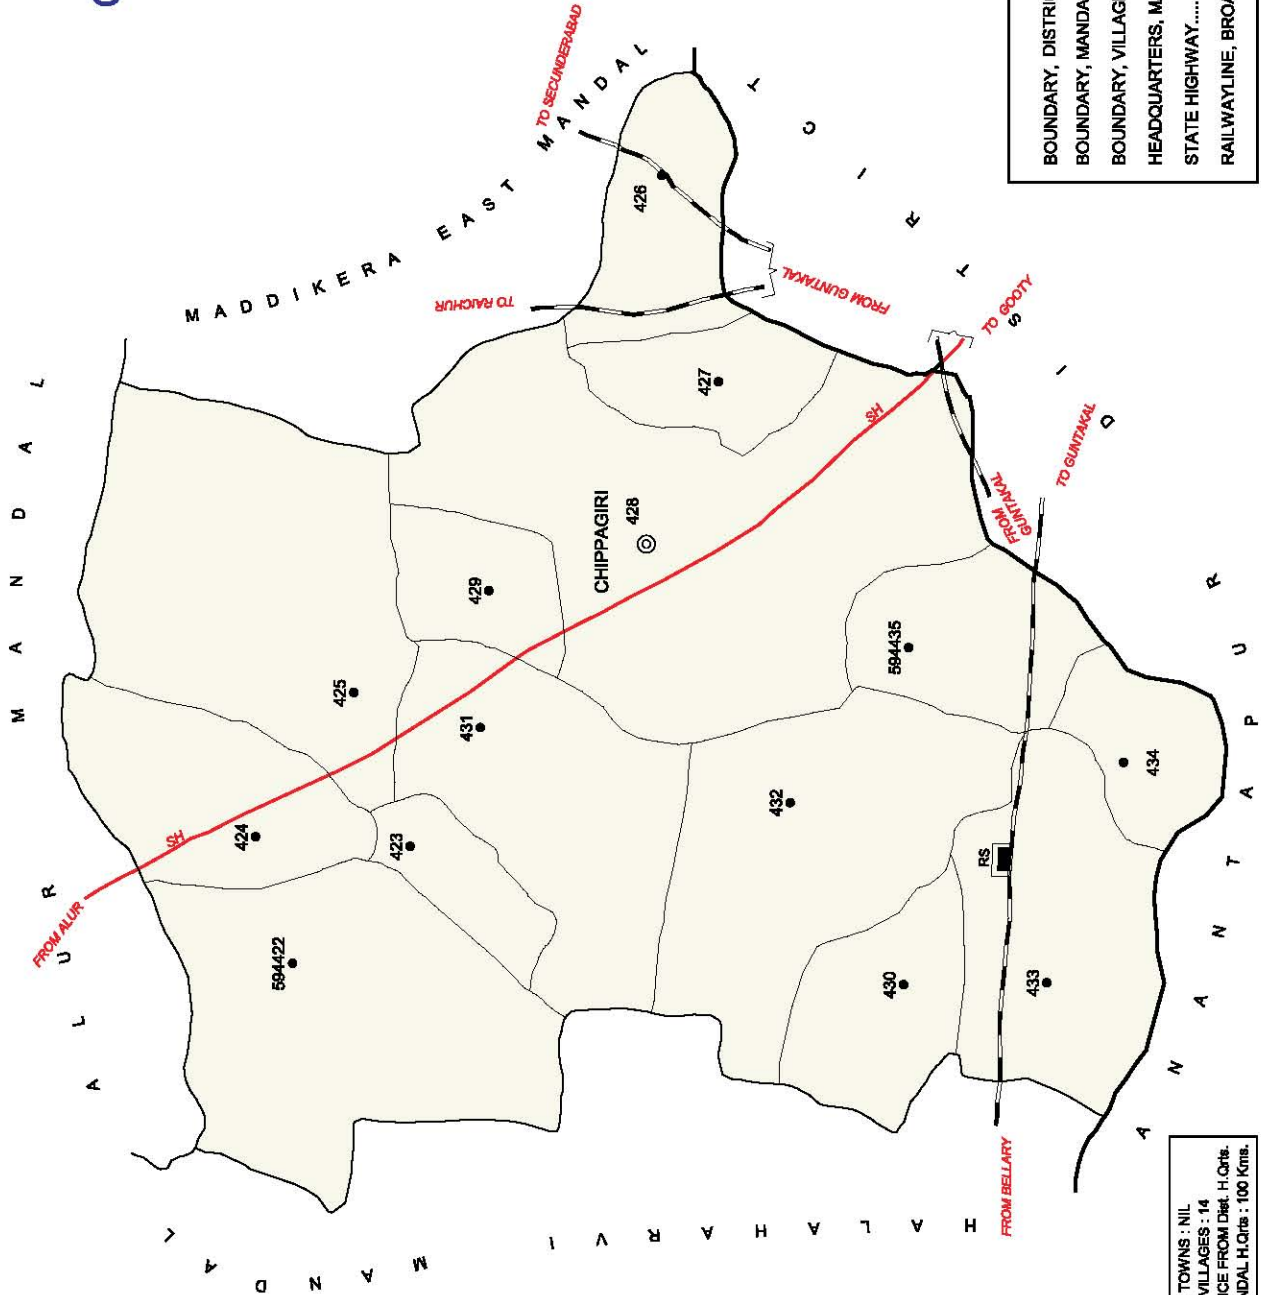

INDIA
ANDHRA PRADESH
CHIPPAGIRI MANDAL
KURNOOL DISTRICT

BOUNDARY, DISTRICT	—
BOUNDARY, MANDAL.....	—
BOUNDARY, VILLAGE WITH L.C. No.....	594435
HEADQUARTERS, MANDAL.....	⊙
STATE HIGHWAY.....	SH
RAILWAYLINE, BROAD GAUGE	—

NO. OF TOWNS : NIL
NO. OF VILLAGES : 14
DISTANCE FROM Dist. H. Qtrs.
TO MANDAL H.Qtrs : 100 Kms.