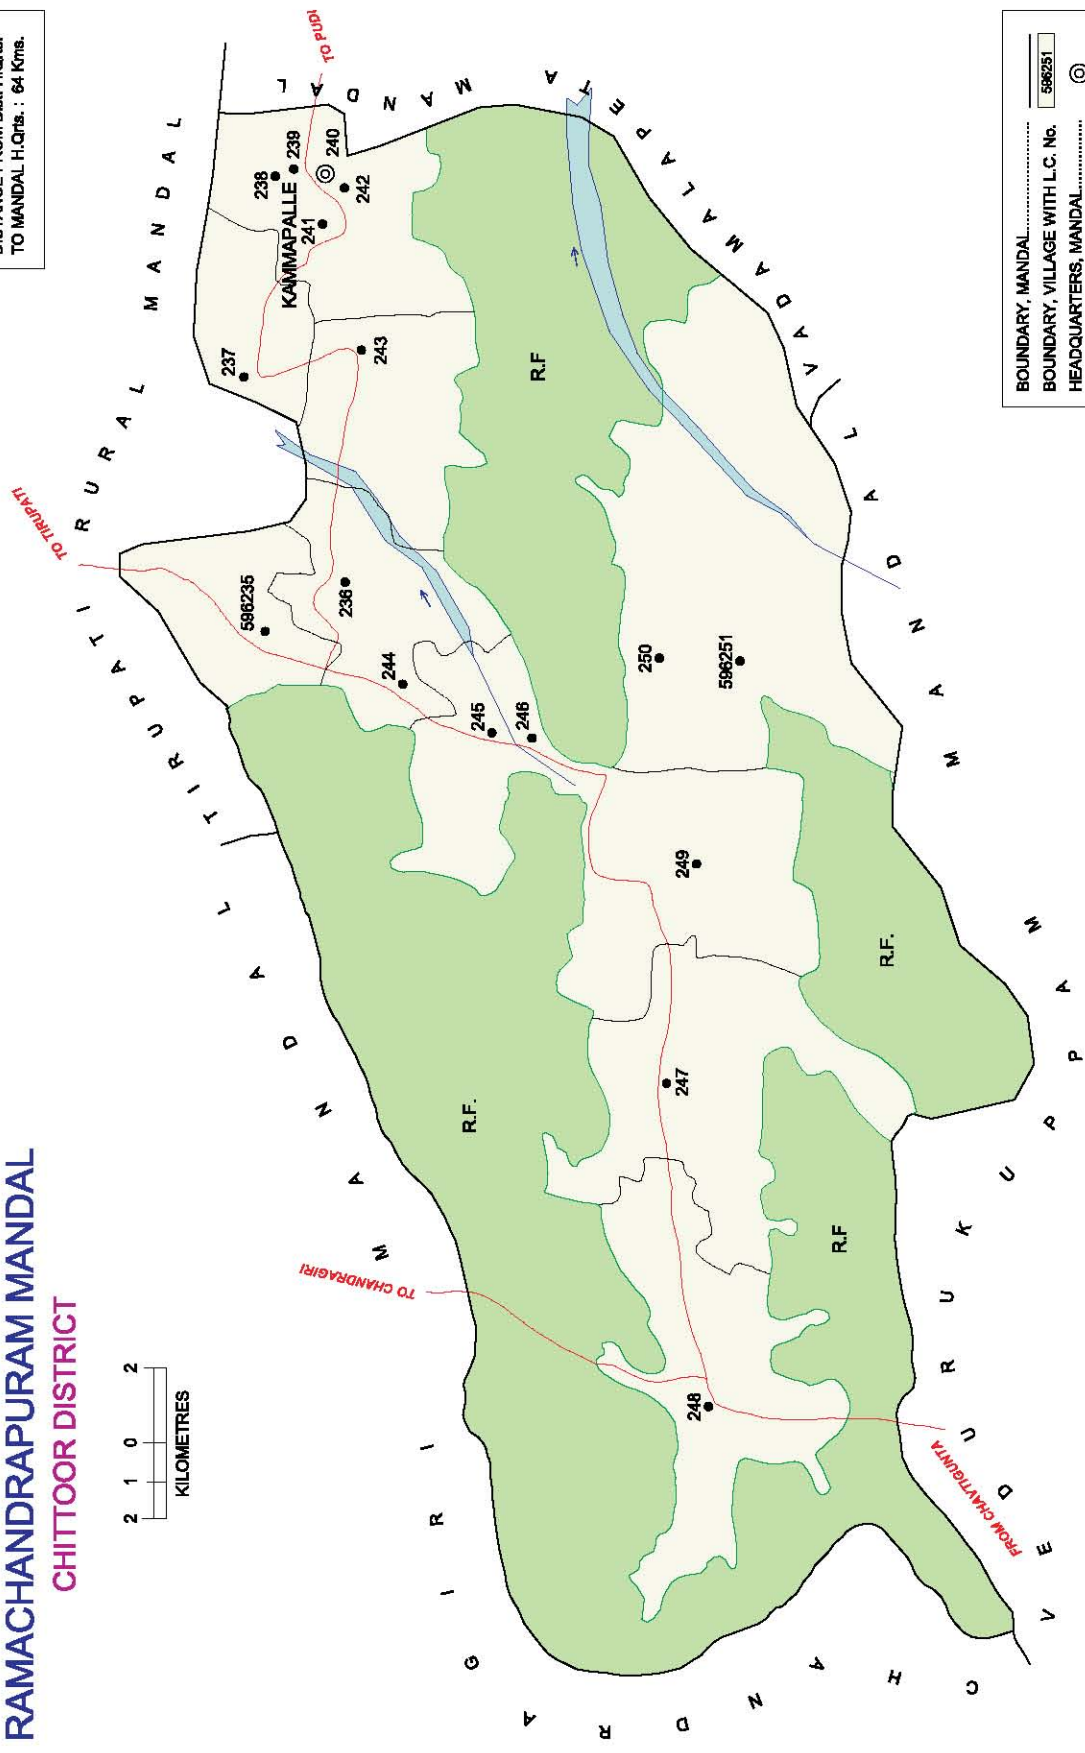

INDIA
ANDHRA PRADESH
RAMACHANDRAPURAM MANDAL
CHITTOOR DISTRICT

No. OF TOWNS : NIL
No. OF VILLAGES : 17
DISTANCE FROM Dist. H. Qtrs.
TO MANDAL H. Qtrs. : 64 Kms.

BOUNDARY, MANDAL	.....
BOUNDARY, VILLAGE WITH L.C. No.	596251
HEADQUARTERS, MANDAL	⊙
OTHER IMPORTANT ROADS	.....
FOREST	.....
RIVER/TANK/STREAM	.....