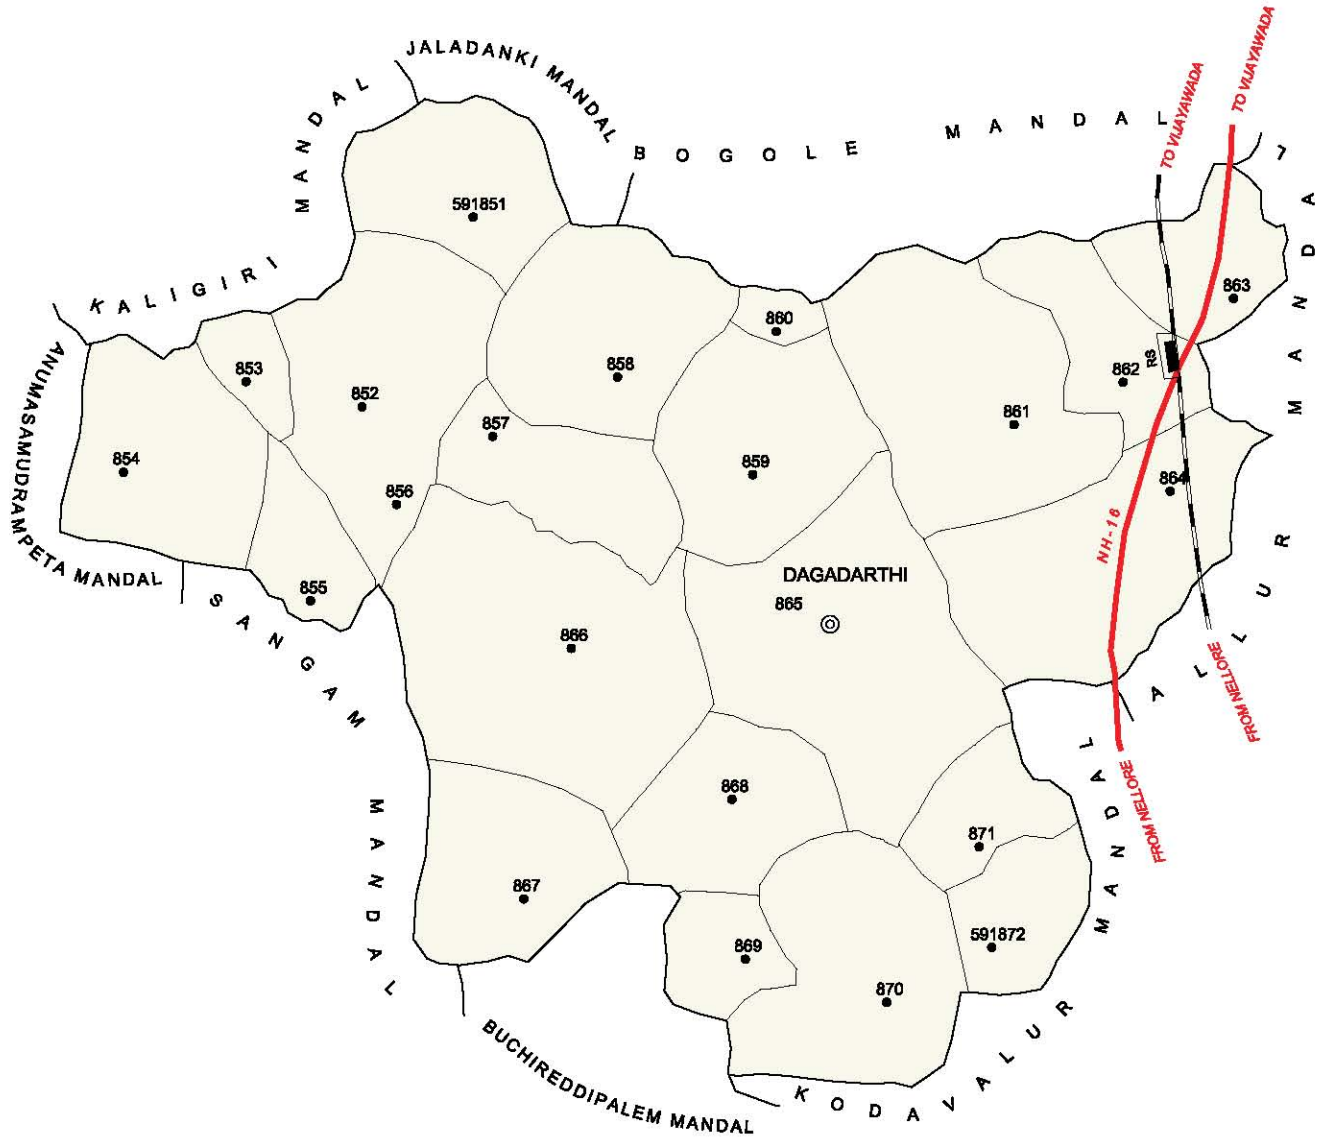

INDIA
ANDHRA PRADESH
DAGADARTHI MANDAL
SRI POTTI SRIRAMULU NELLORE DISTRICT

No. OF TOWNS : NIL
No. OF VILLAGES : 22
DISTANCE FROM Dist. H. Qtrs.
TO MANDAL : 34 Kms.

BOUNDARY, MANDAL	—————
BOUNDARY, VILLAGE WITH L.C.No	—————
HEADQUARTERS, MANDAL	⊙
NATIONAL HIGHWAY	NH - 16
RAILWAY LINE WITH STATION, BROAD GAUGE	RS