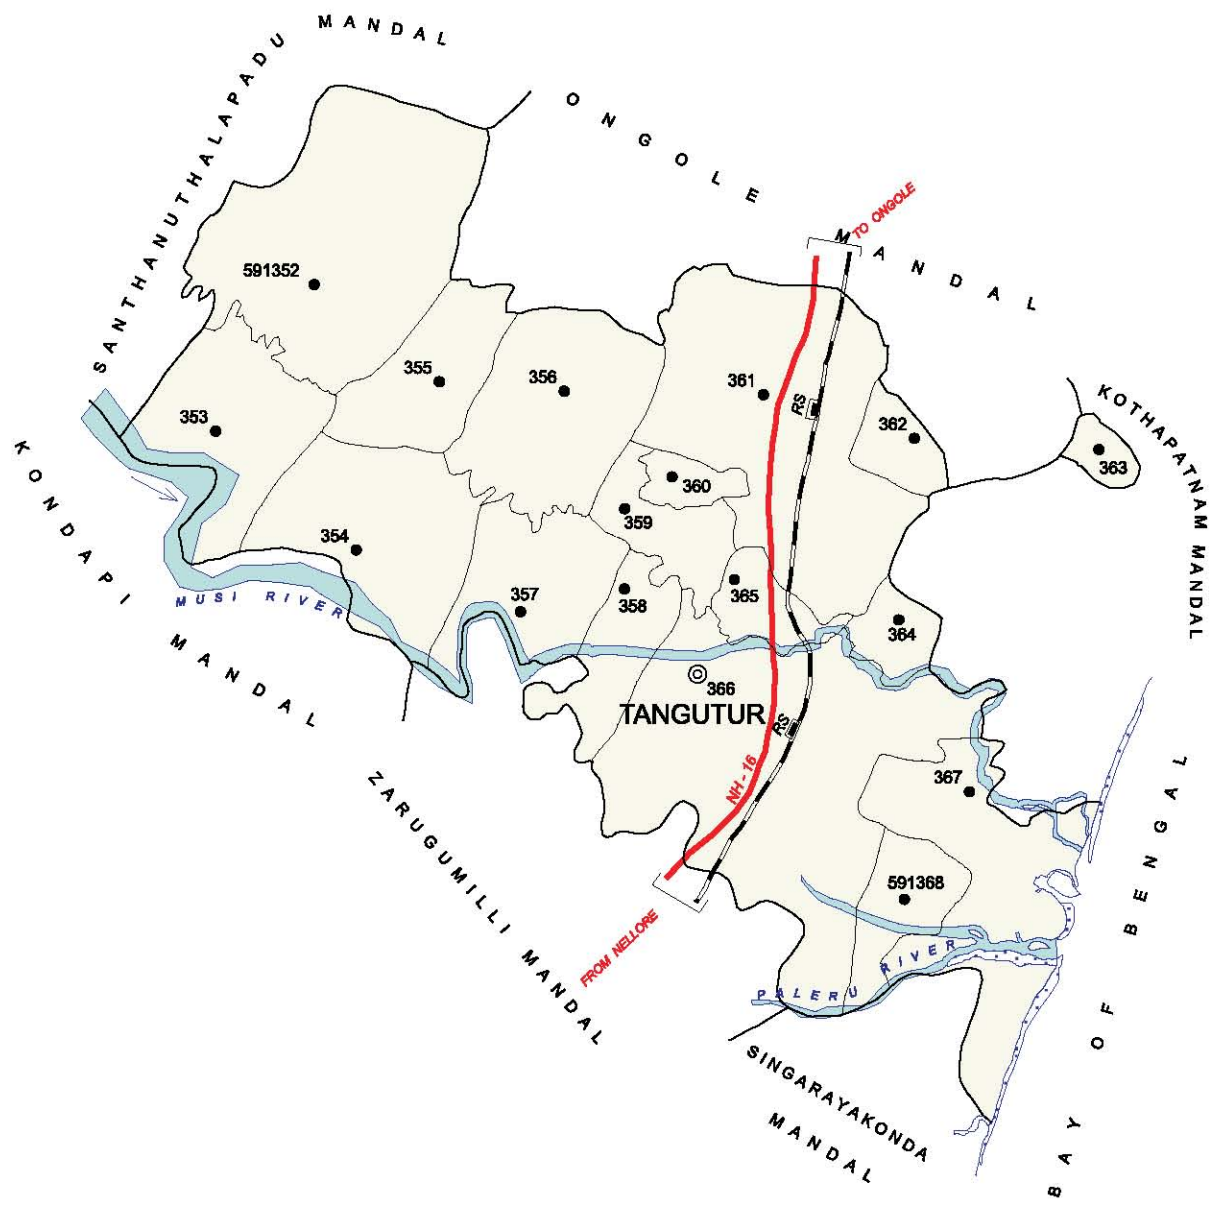

No. OF TOWNS : NIL
No. OF VILLAGES : 17
DISTANCE FROM Dist. H.Qrts.
TO MANDAL H.Qrts. : 18 Kms.

INDIA
ANDHRA PRADESH
TANGUTUR MANDAL
PRAKASAM DISTRICT

BOUNDARY, MANDAL	.....
BOUNDARY, VILLAGE WITH L.C.No.....	591368
HEADQUARTERS, MANDAL	⊙
NATIONAL HIGHWAY	NH-16
RAILWAY LINE WITH STATION, BROAD GAUGE	RS
RIVER/STREAM/TANK