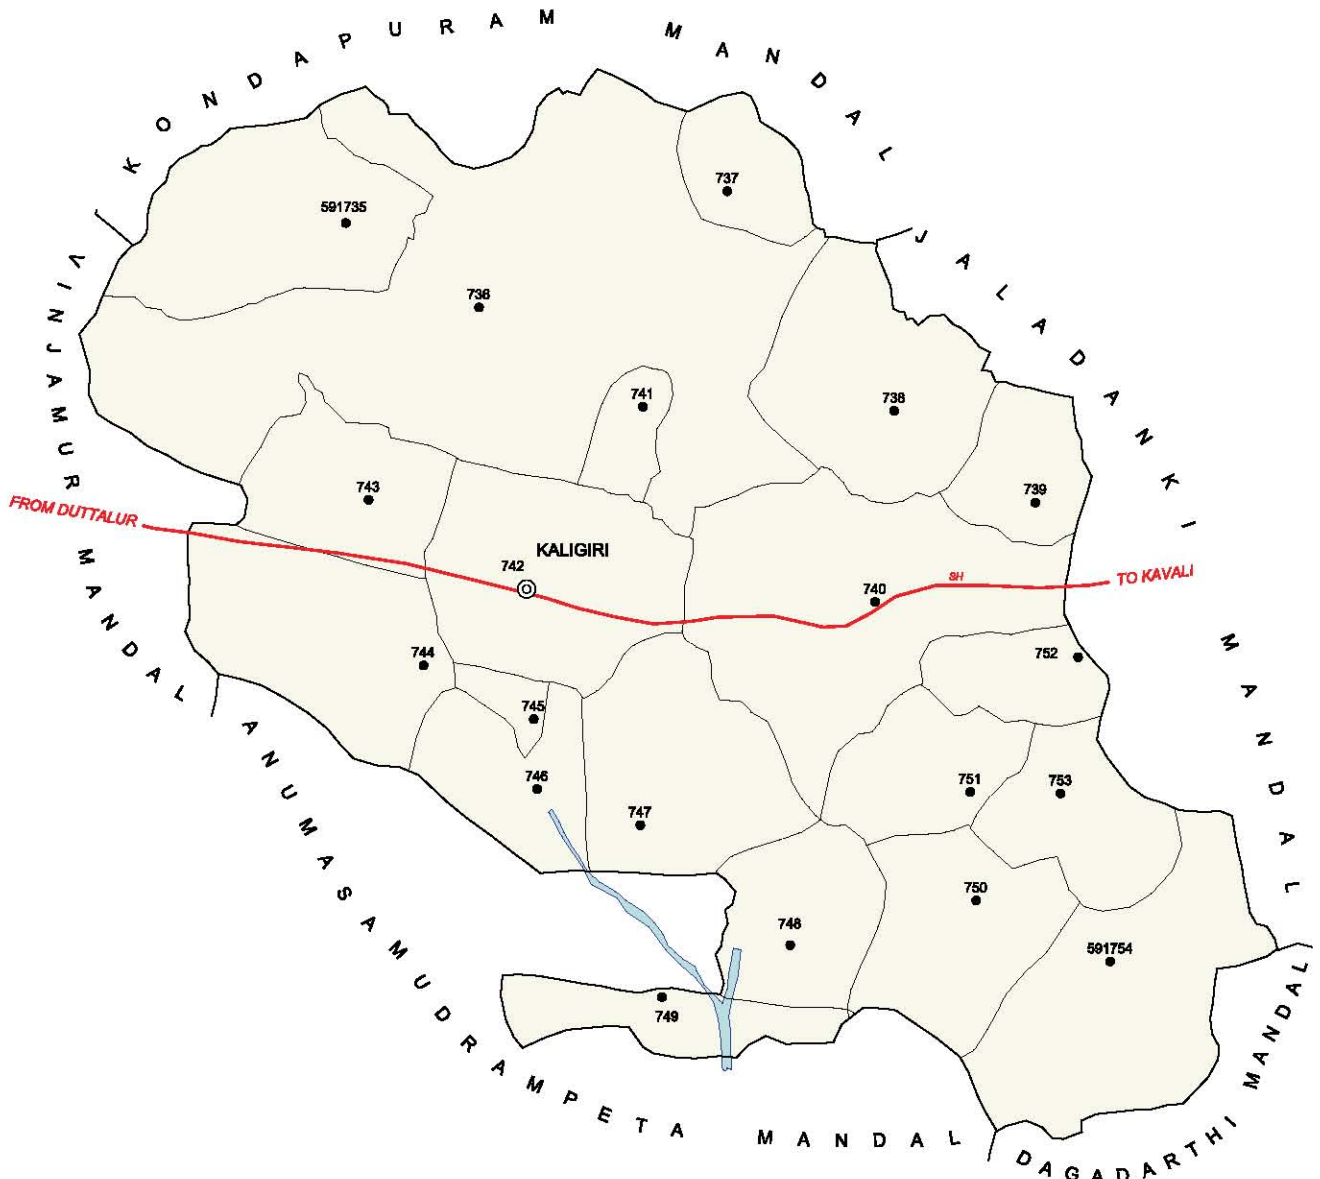

INDIA
ANDHRA PRADESH
KALIGIRI MANDAL
SRI POTTI SRIRAMULU NELLORE DISTRICT

BOUNDARY, MANDAL	.....
BOUNDARY, VILLAGE WITH L.C.No.....	591754
HEADQUARTERS, MANDAL	⊙
STATE HIGHWAY	SH
RIVER/STREAM/TANK	

No. OF TOWNS : NIL
No. OF VILLAGES : 20
DISTANCE FROM Dist. H.Qtrs.
TO MANDAL : 65 Kms.