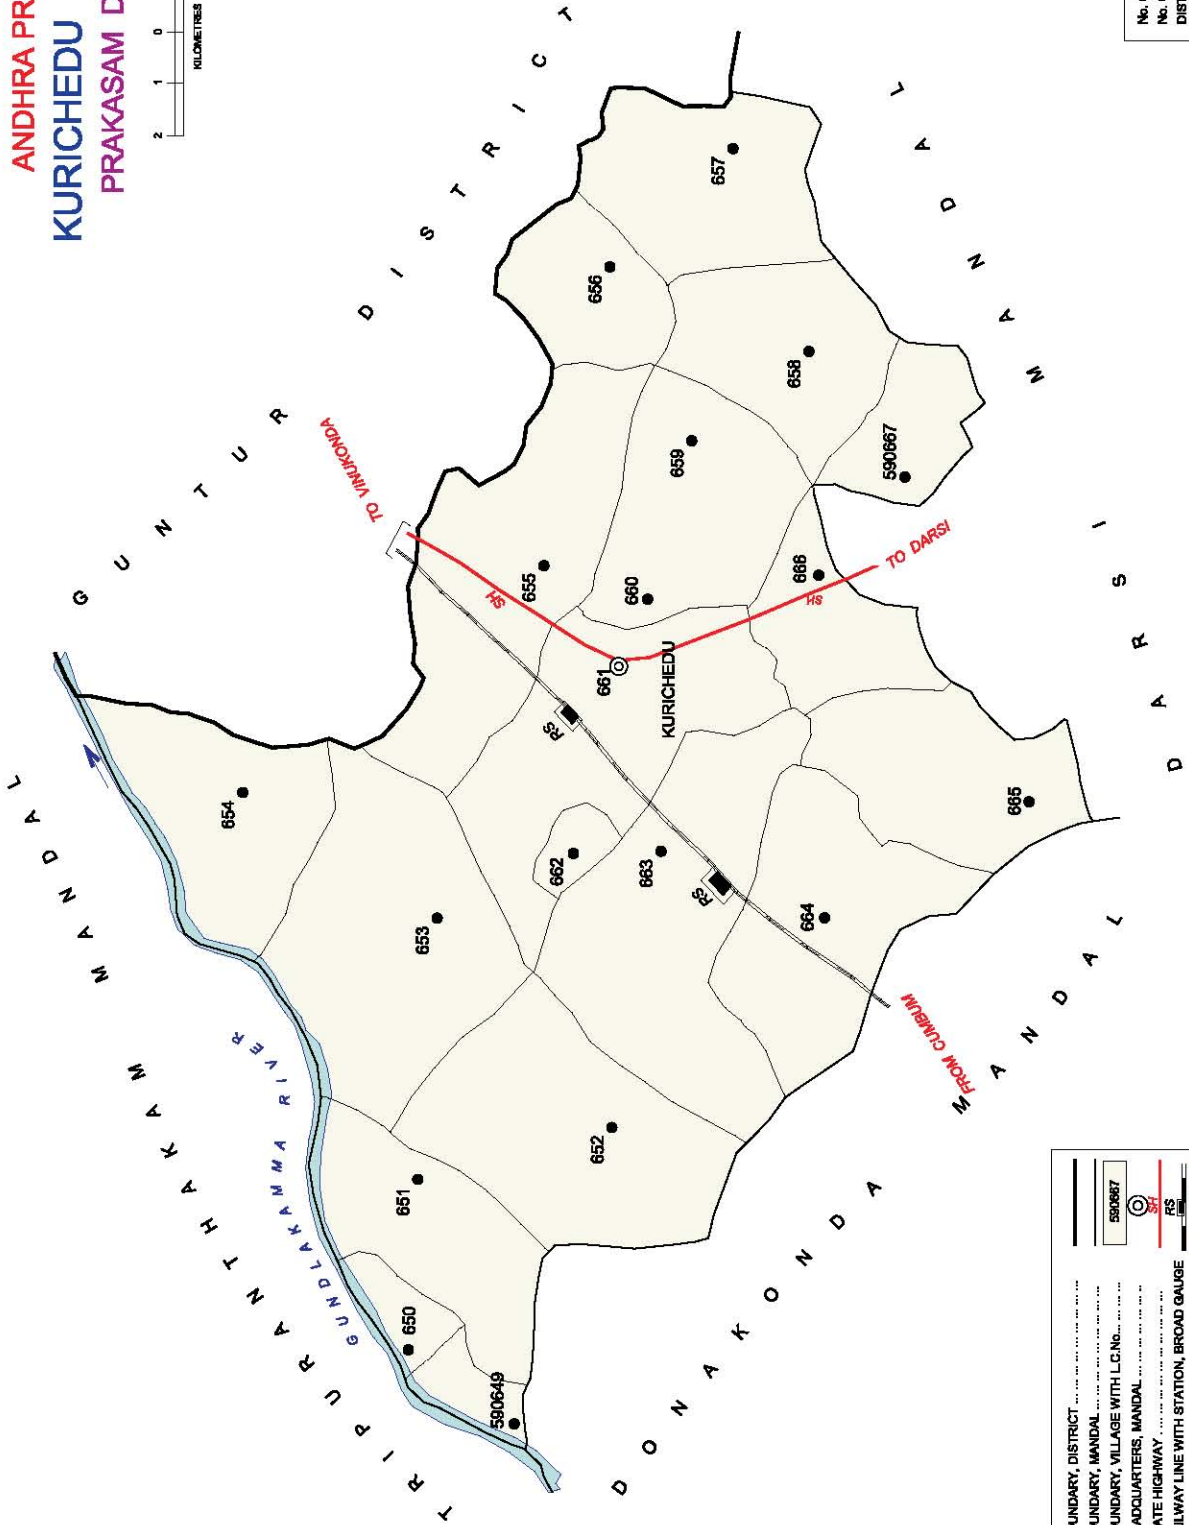

INDIA
ANDHRA PRADESH
KURICHEDU MANDAL
PRAKASAM DISTRICT

No. OF TOWNS : NIL
No. OF VILLAGES : 19
DISTANCE FROM DIST. H.Qr. TO MANDAL H.Qr. : 90 Kms.

BOUNDARY, DISTRICT	.....
BOUNDARY, MANDAL	.....
BOUNDARY, VILLAGE WITH L.C.No.	.....
HEADQUARTERS, MANDAL	.....
STATE HIGHWAY	.....
RAILWAY LINE WITH STATION, BROAD GAUGE	.....
RIVER (STREAM/TANK)	.....