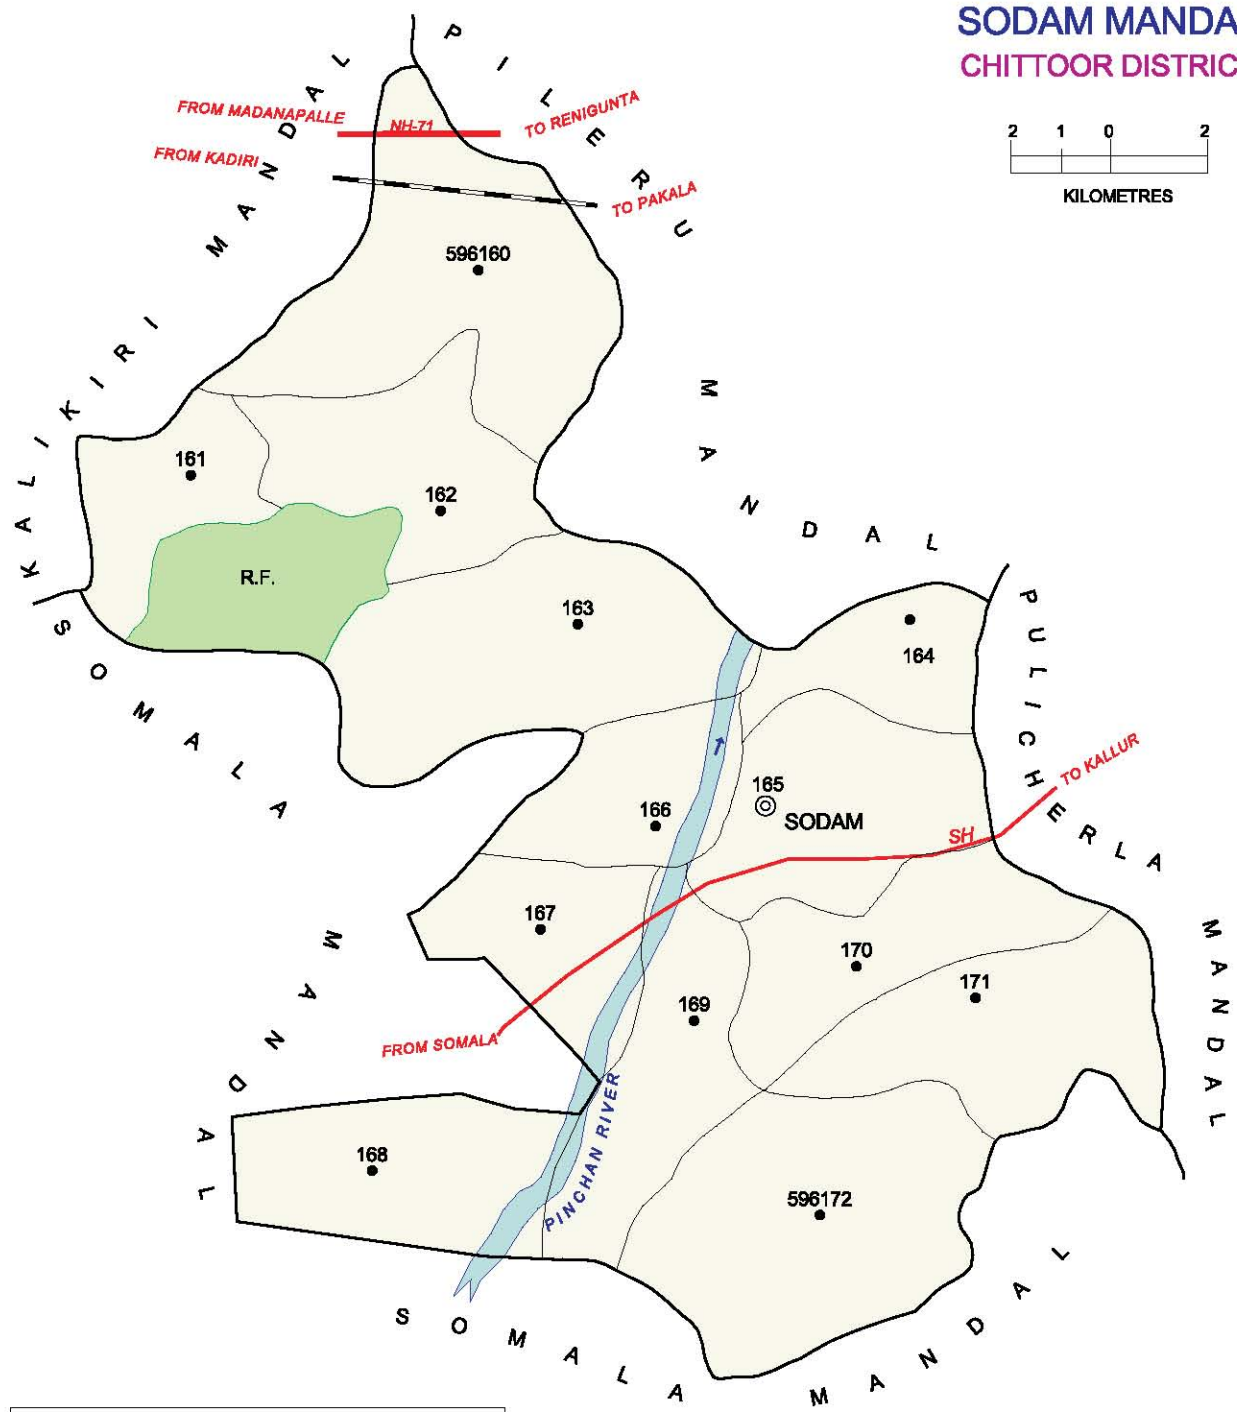

INDIA
ANDHRA PRADESH
SODAM MANDAL
CHITTOOR DISTRICT

BOUNDARY, MANDAL.....	.....
BOUNDARY, VILLAGE WITH L.C. No.....	596172
HEADQUARTERS, MANDAL.....	⊙
NATIONAL HIGHWAY.....	NH-71
STATE HIGHWAY.....	SH
RAILWAYLINE, BROAD GAUGE	.....
RIVER / STREAM / TANK.....	.....
FOREST.....	R.F.

No. OF TOWNS : NIL
No. OF VILLAGES : 13
DISTANCE FROM Dist. H.Qrts.
TO MANDAL H.Qrts. : 48 Kms.