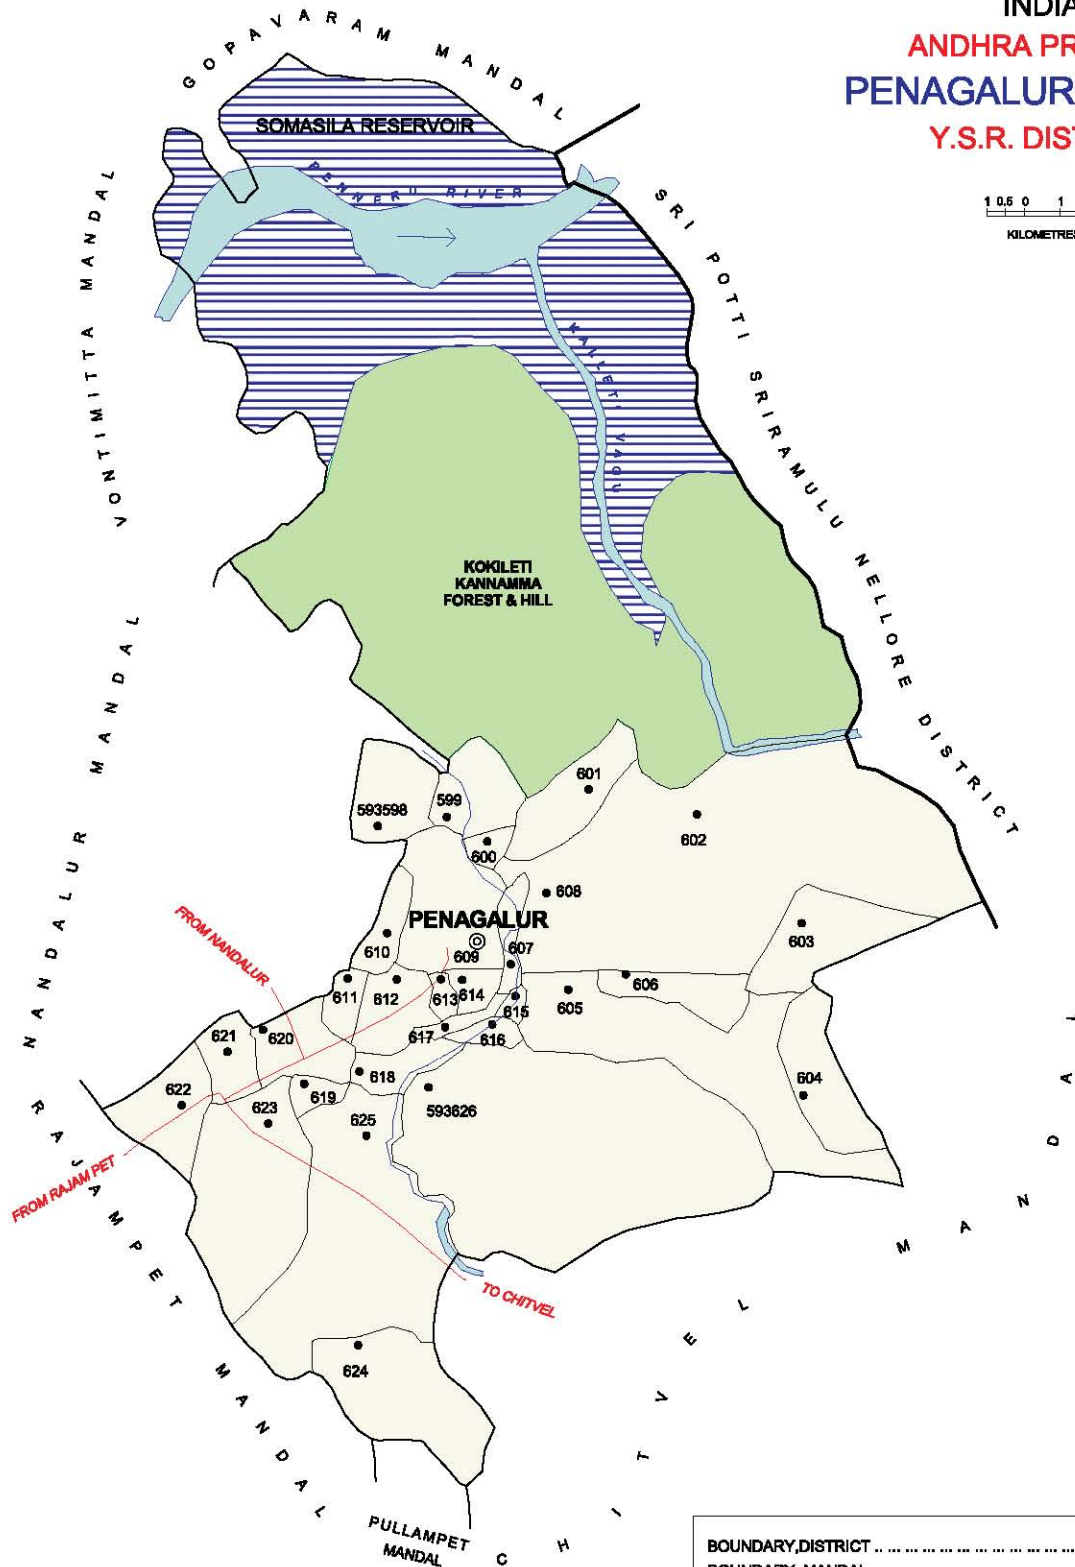

INDIA
ANDHRA PRADESH
PENAGALUR MANDAL
Y.S.R. DISTRICT

NO. OF TOWNS : NIL
NO. OF VILLAGES : 29
DISTANCE FROM DIST. H. Qrts.
TO MANDAL H.Qrts.:71 Kms.

BOUNDARY, DISTRICT	
BOUNDARY, MANDAL	
BOUNDARY, VILLAGE WITH LCNo	
HEAD QUARTERS, MANDAL	
OTHER IMPORTANT ROADS	
RIVER / STREAM / TANK	
FOREST