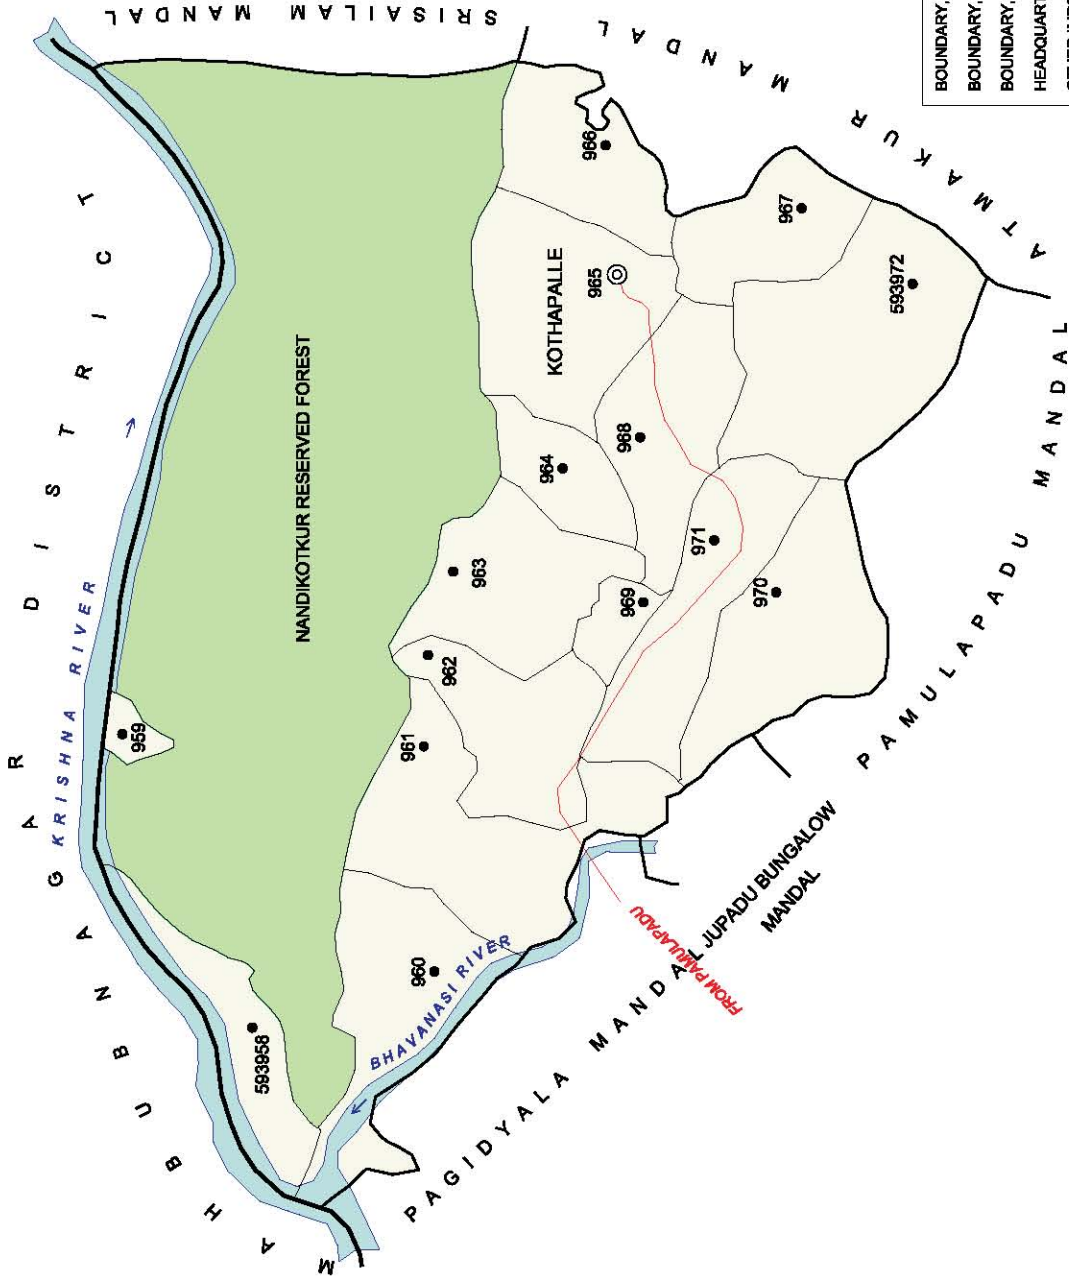

INDIA
ANDHRA PRADESH
KOTHAPALLE MANDAL
KURNOOL DISTRICT

.....	BOUNDARY, DISTRICT
————	BOUNDARY, MANDAL
————	BOUNDARY, VILLAGE WITH L.C. No
⊙	HEADQUARTERS, MANDAL
————	OTHER IMPORTANT ROAD
~~	RIVER/STREAM/TANK
■	FOREST

NO. OF TOWNS : NIL
NO OF VILLAGES : 15
DISTANCE FROM Dist. H.Qns.
TO MANDAL H.Qns : 66 Kms.