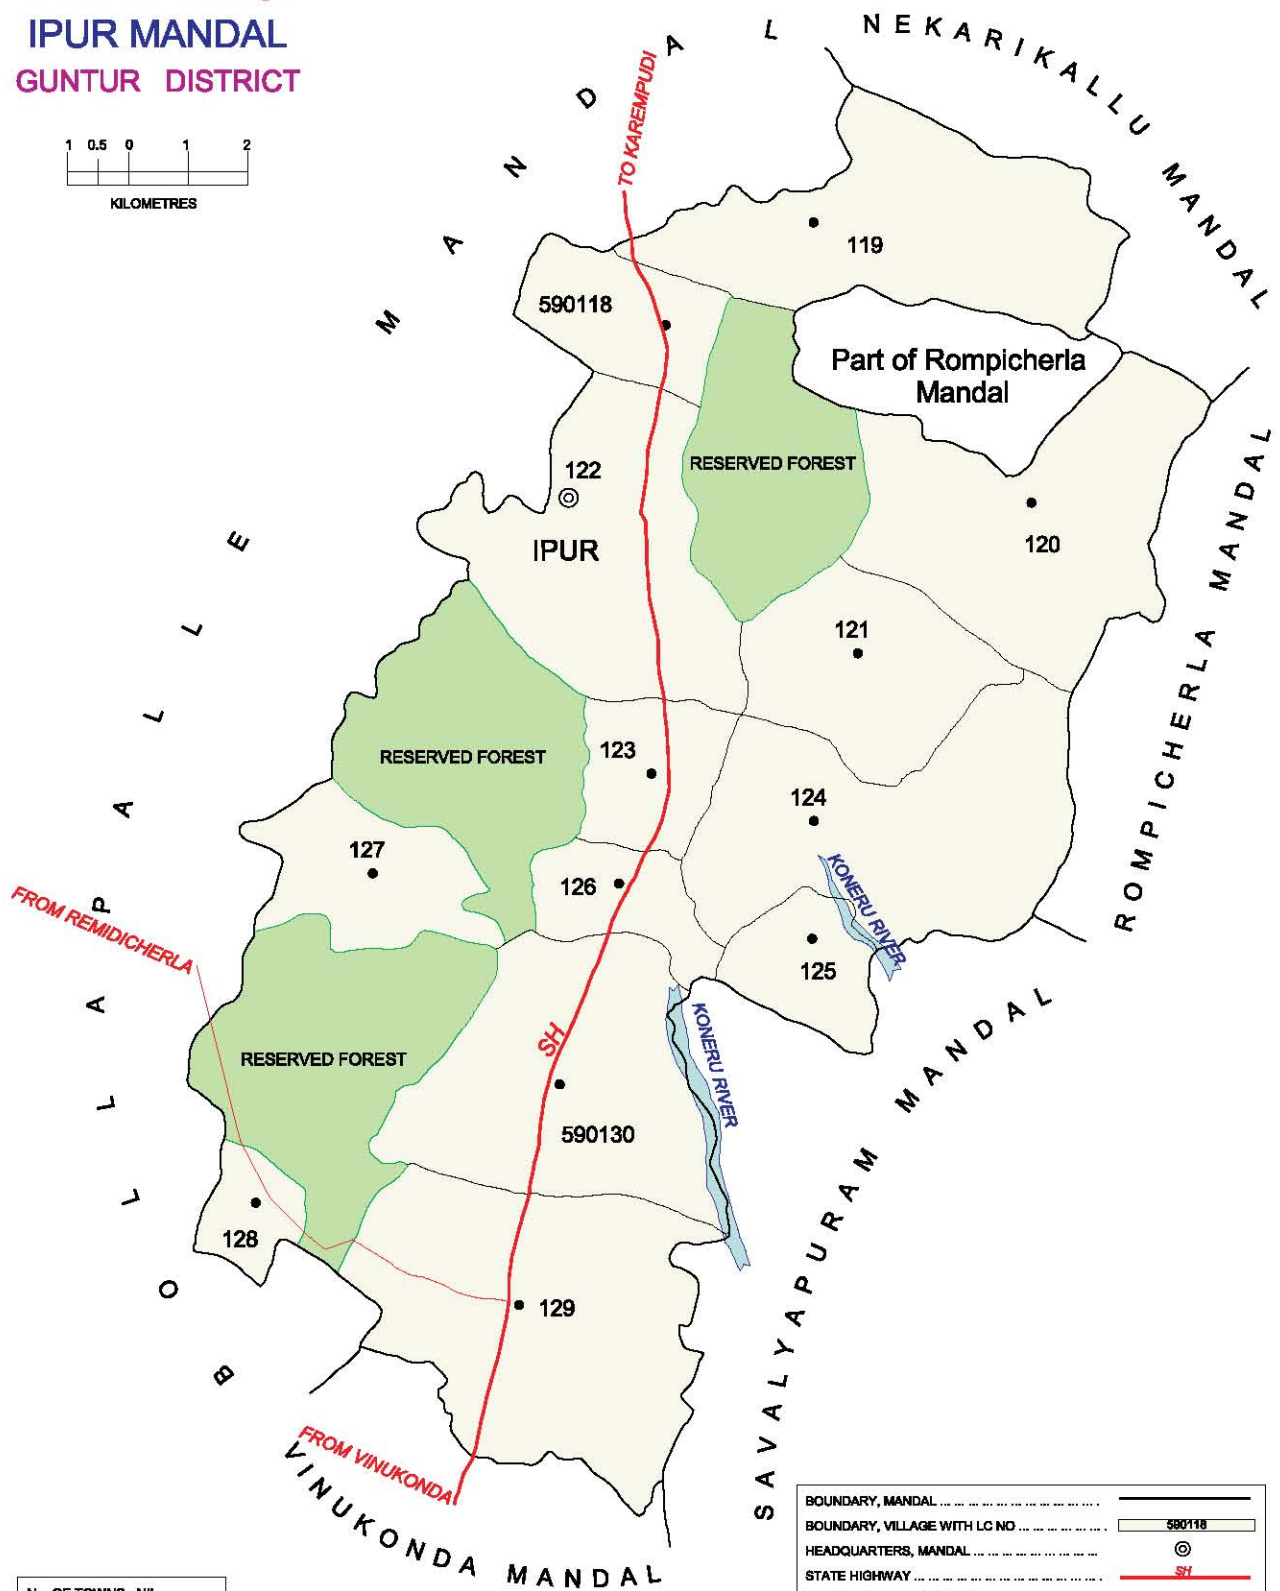

INDIA
ANDHRA PRADESH
IPUR MANDAL
GUNTUR DISTRICT

No. OF TOWNS : NIL
No. OF VILLAGES : 13
DISTANCE FROM Dist. H.Qrts.
TO MANDAL : 62 Kms.

BOUNDARY, MANDAL	—————
BOUNDARY, VILLAGE WITH LC NO	————— 590118
HEADQUARTERS, MANDAL	⊙
STATE HIGHWAY	—SH—
OTHER IMPORTANT ROADS	—
RIVER / STREAM / TANK	~~~~~
FOREST	■ R.F