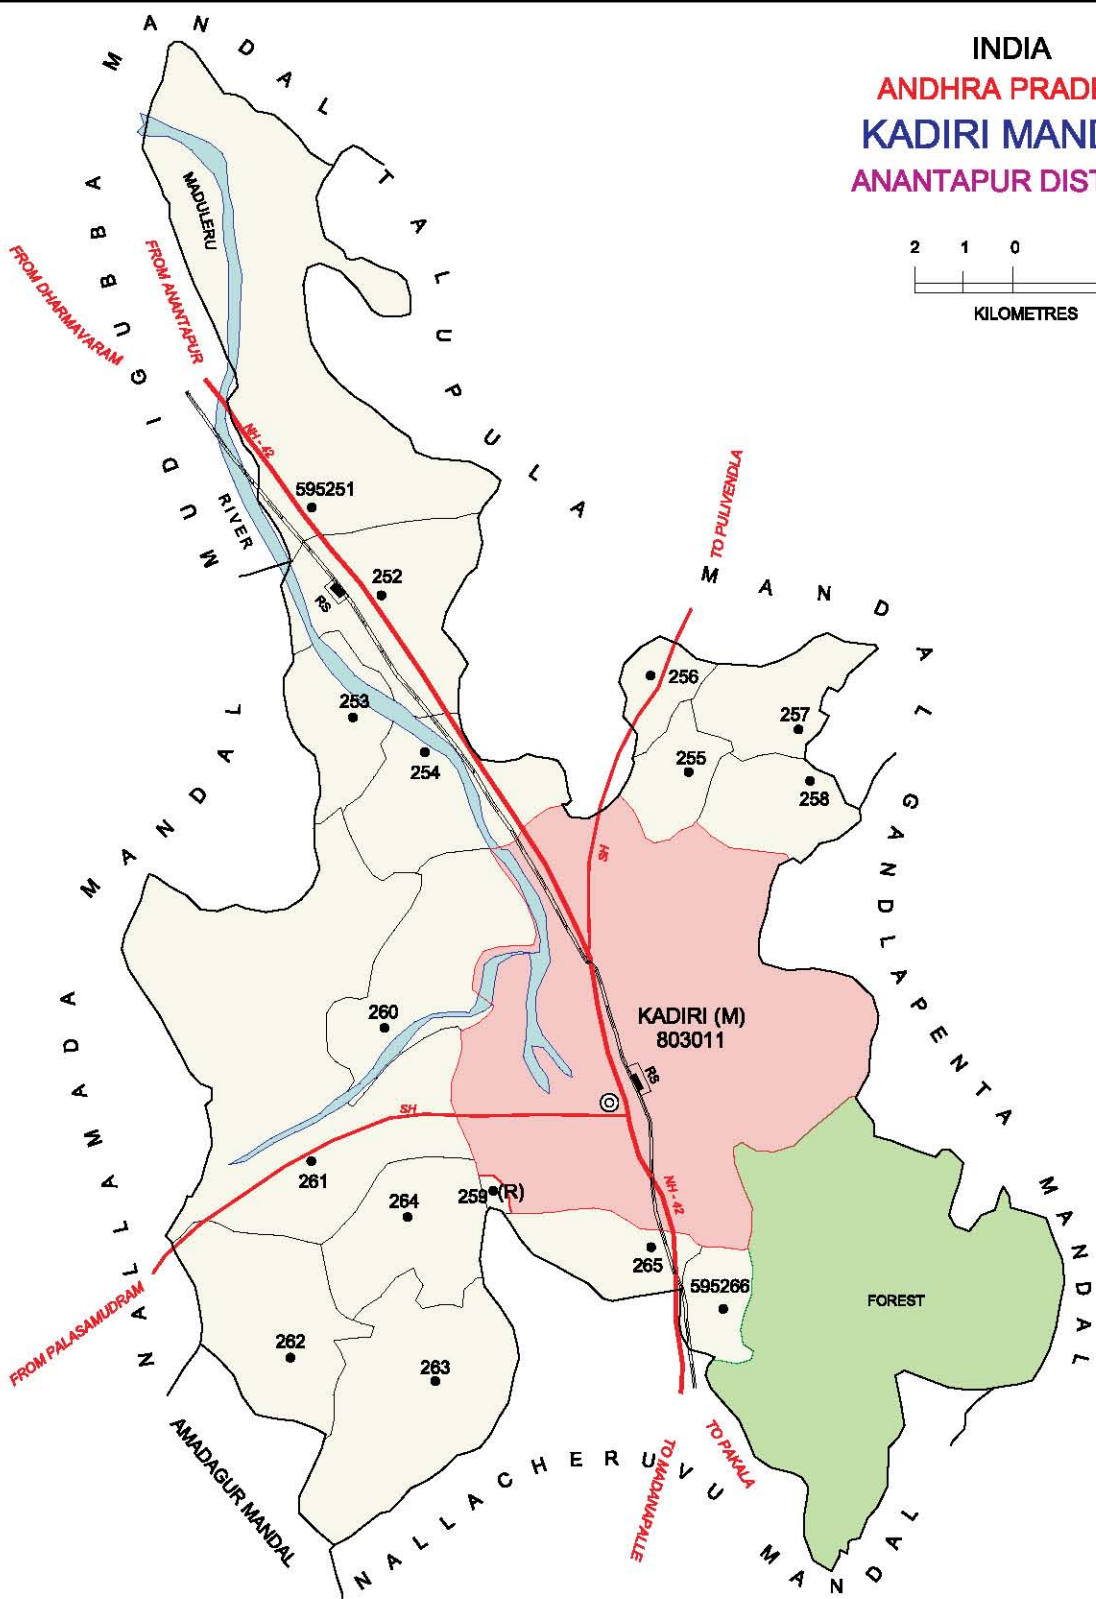

INDIA
ANDHRA PRADESH
KADIRI MANDAL
ANANTAPUR DISTRICT

BOUNDARY, MANDAL	.....
BOUNDARY, VILLAGE WITH L.C. No.	.....
HEADQUARTERS, MANDAL	⊙
NATIONAL HIGHWAY	— NH-—
RAILWAY LINE WITH STATION: BROAD GAUGE	— R —
STATUTORY TOWN WITH No.	803011
FOREST	RF

No. OF TOWNS : 1
No. OF VILLAGES : 16
DISTANCE FROM Dist H.Qrts.
TO MANDAL H.Qrts. : 100 Kms.