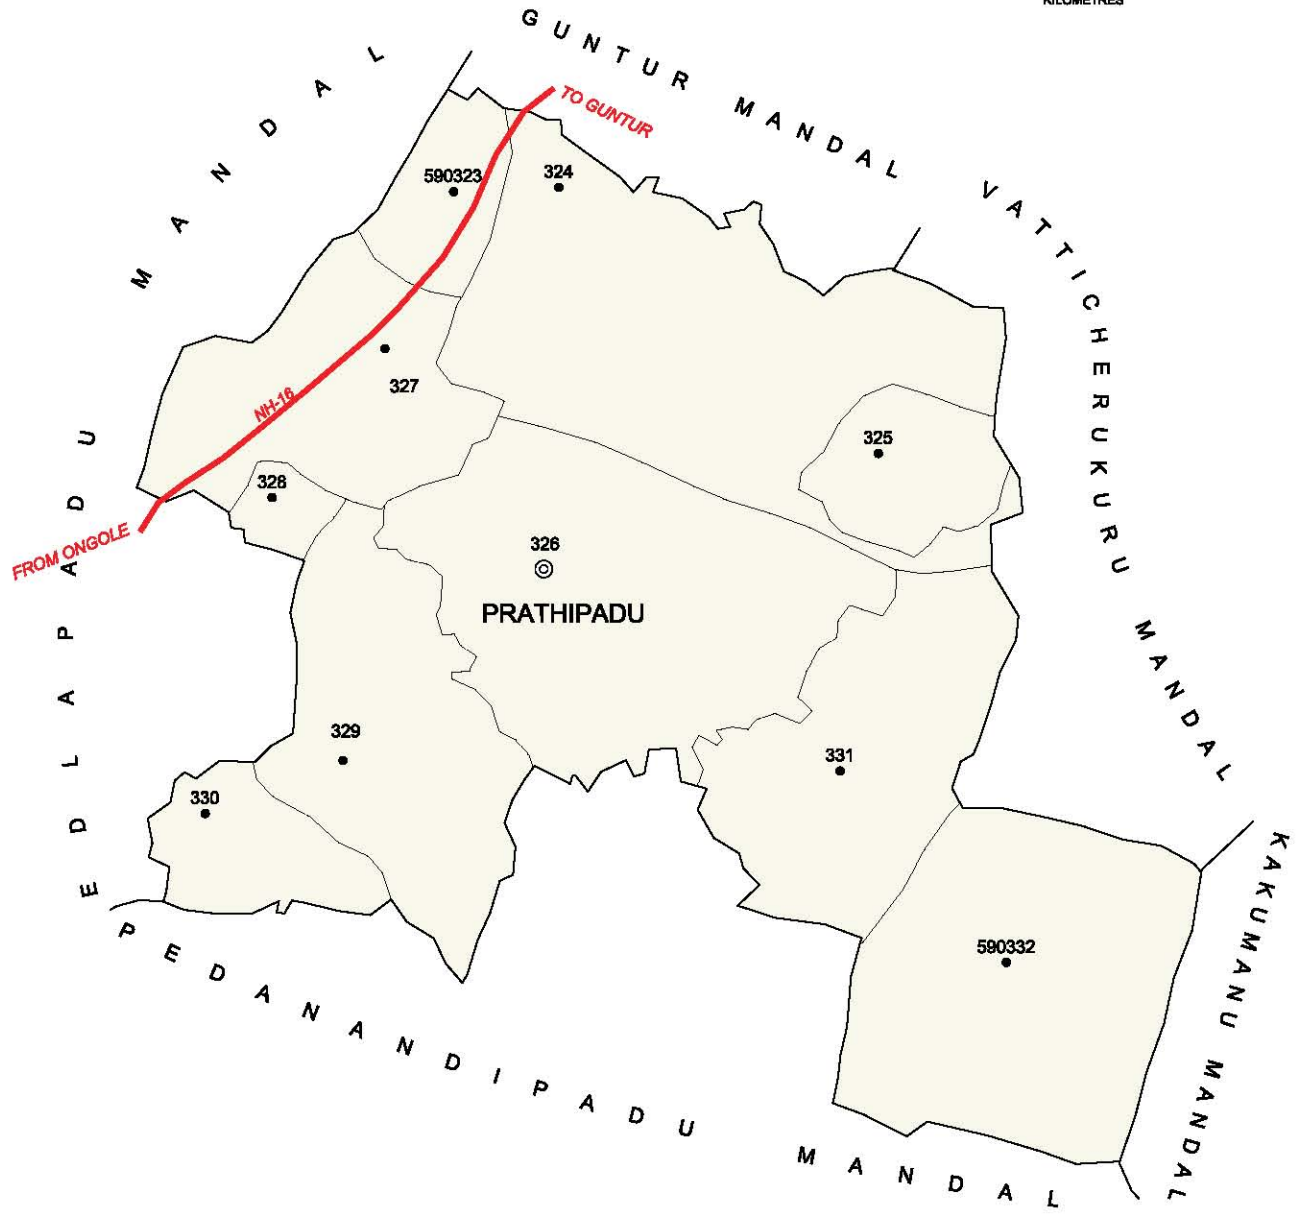

INDIA
ANDHRA PRADESH
PRATHIPADU MANDAL
GUNTUR DISTRICT

BOUNDARY, MANDAL	
BOUNDARY, VILLAGE WITH LG NO	
HEADQUARTERS, MANDAL	
NATIONAL HIGHWAY	

No. OF TOWNS : NIL
No. OF VILLAGES : 10
DISTANCE FROM Dist. H.Qtrs.
TO MANDAL H. Qtrs. : 15 Kms.