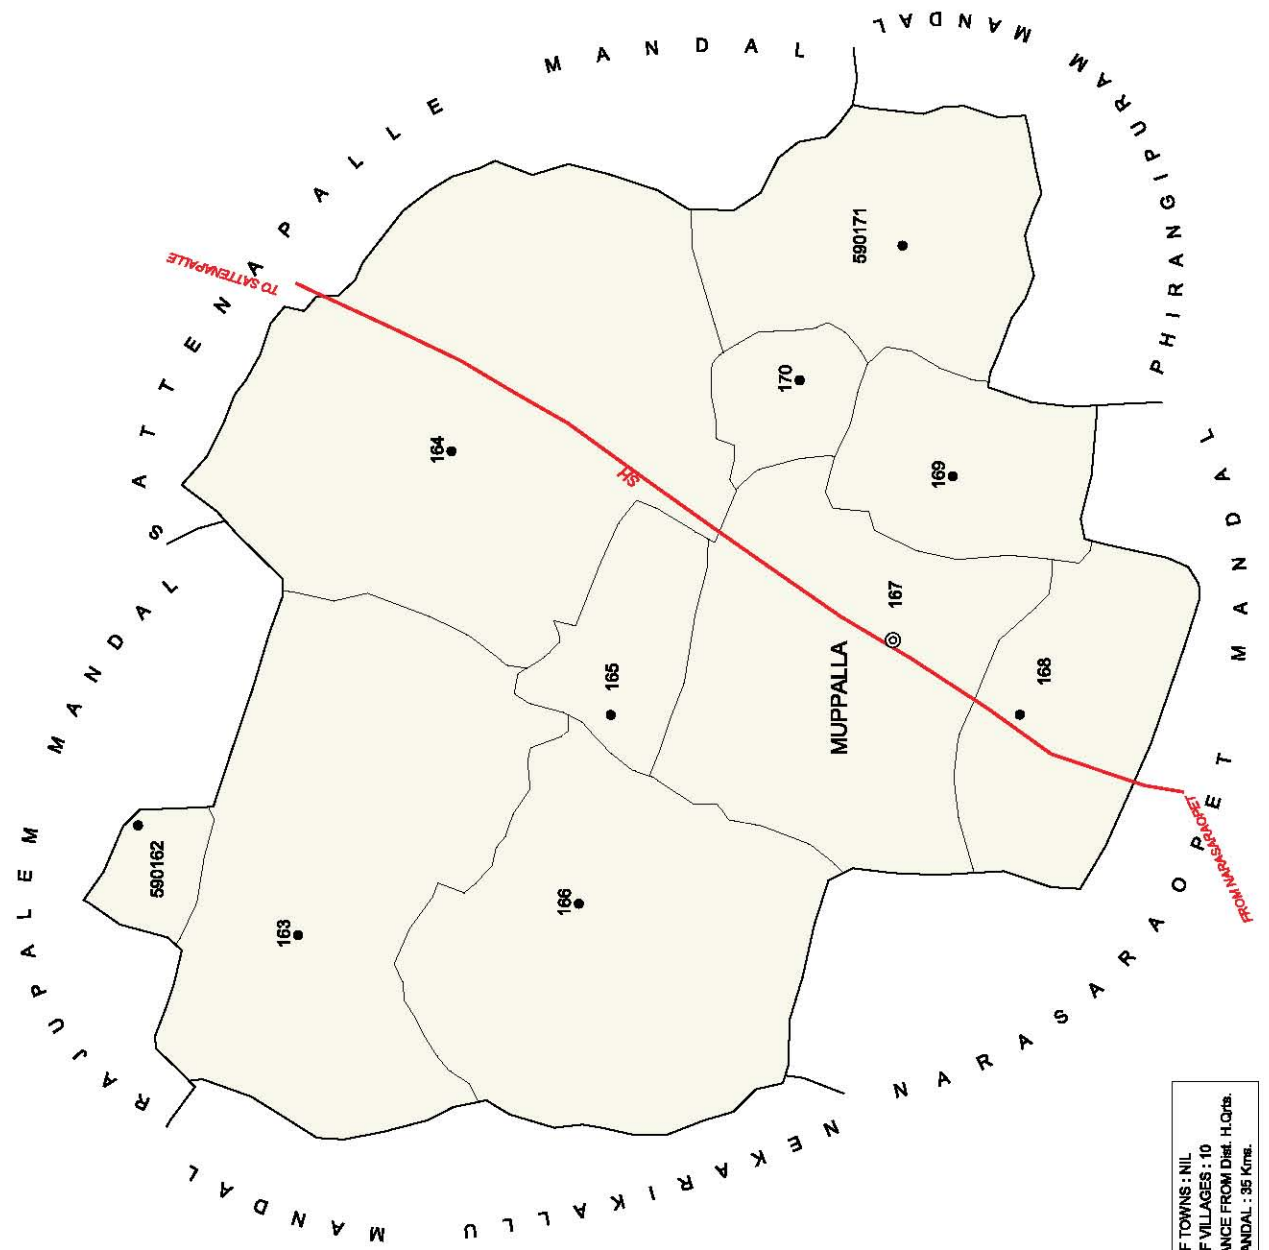

INDIA
ANDHRA PRADESH
MUPPALLA MANDAL
GUNTUR DISTRICT

No. OF TOWNS : NIL
No. OF VILLAGES : 10
DISTANCE FROM Dist. H. Qtrs.
TO MANDAL : 35 Kms.