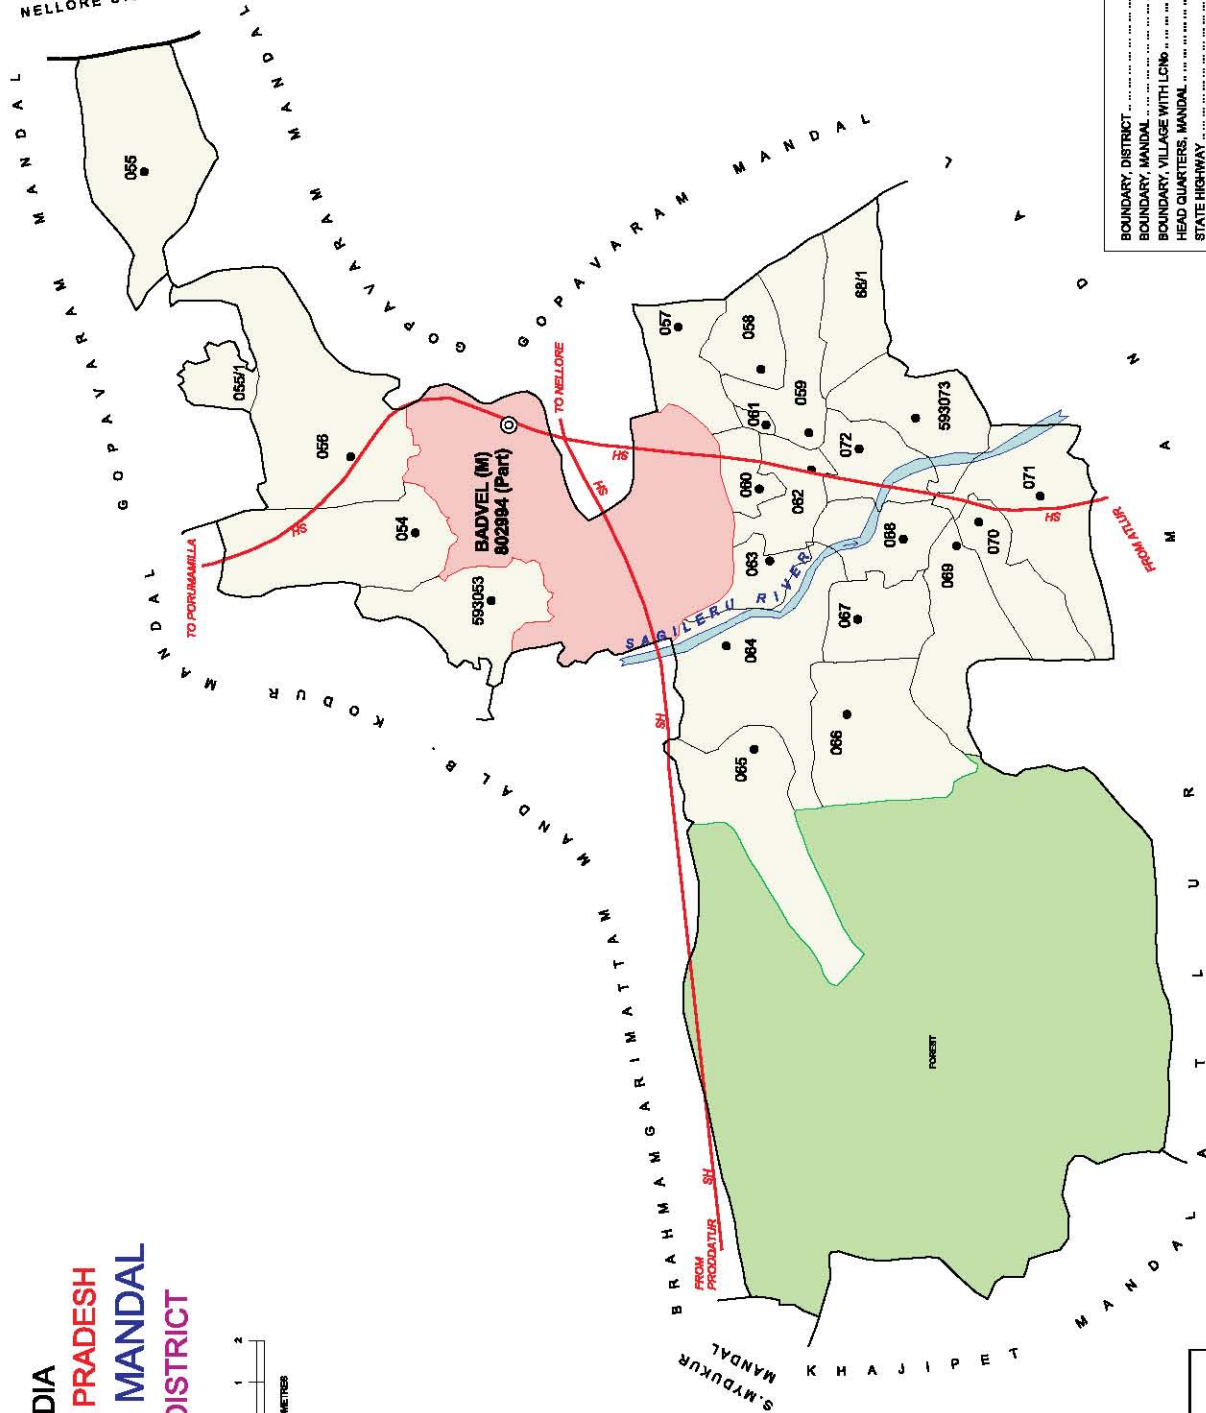

INDIA
ANDHRA PRADESH
BADVEL MANDAL
Y.S.R. DISTRICT

SRI POTTI SRIRAMULU
NELLORE DISTRICT

	BOUNDARY, DISTRICT
	BOUNDARY, MANDAL
	BOUNDARY, VILLAGE WITH LCNO
	HEAD QUARTERS, MANDAL
	STATE HIGHWAY
	RIVER / STREAM / TANK
	FOREST
	STATUTORY TOWN WITH LCNO

NO. OF TOWNS : 1
NO. OF VILLAGES : 21
DISTANCE FROM DIST. H. Qrta.
TO MANDAL H.Qrta.: 50 Kms.

Note: Badvel ,Gurthapalle,Chennampalle villages are fully included in Badvel (M).
Badvel (M) spread over in 2 mandals viz. Badvel and Gopalvaram.