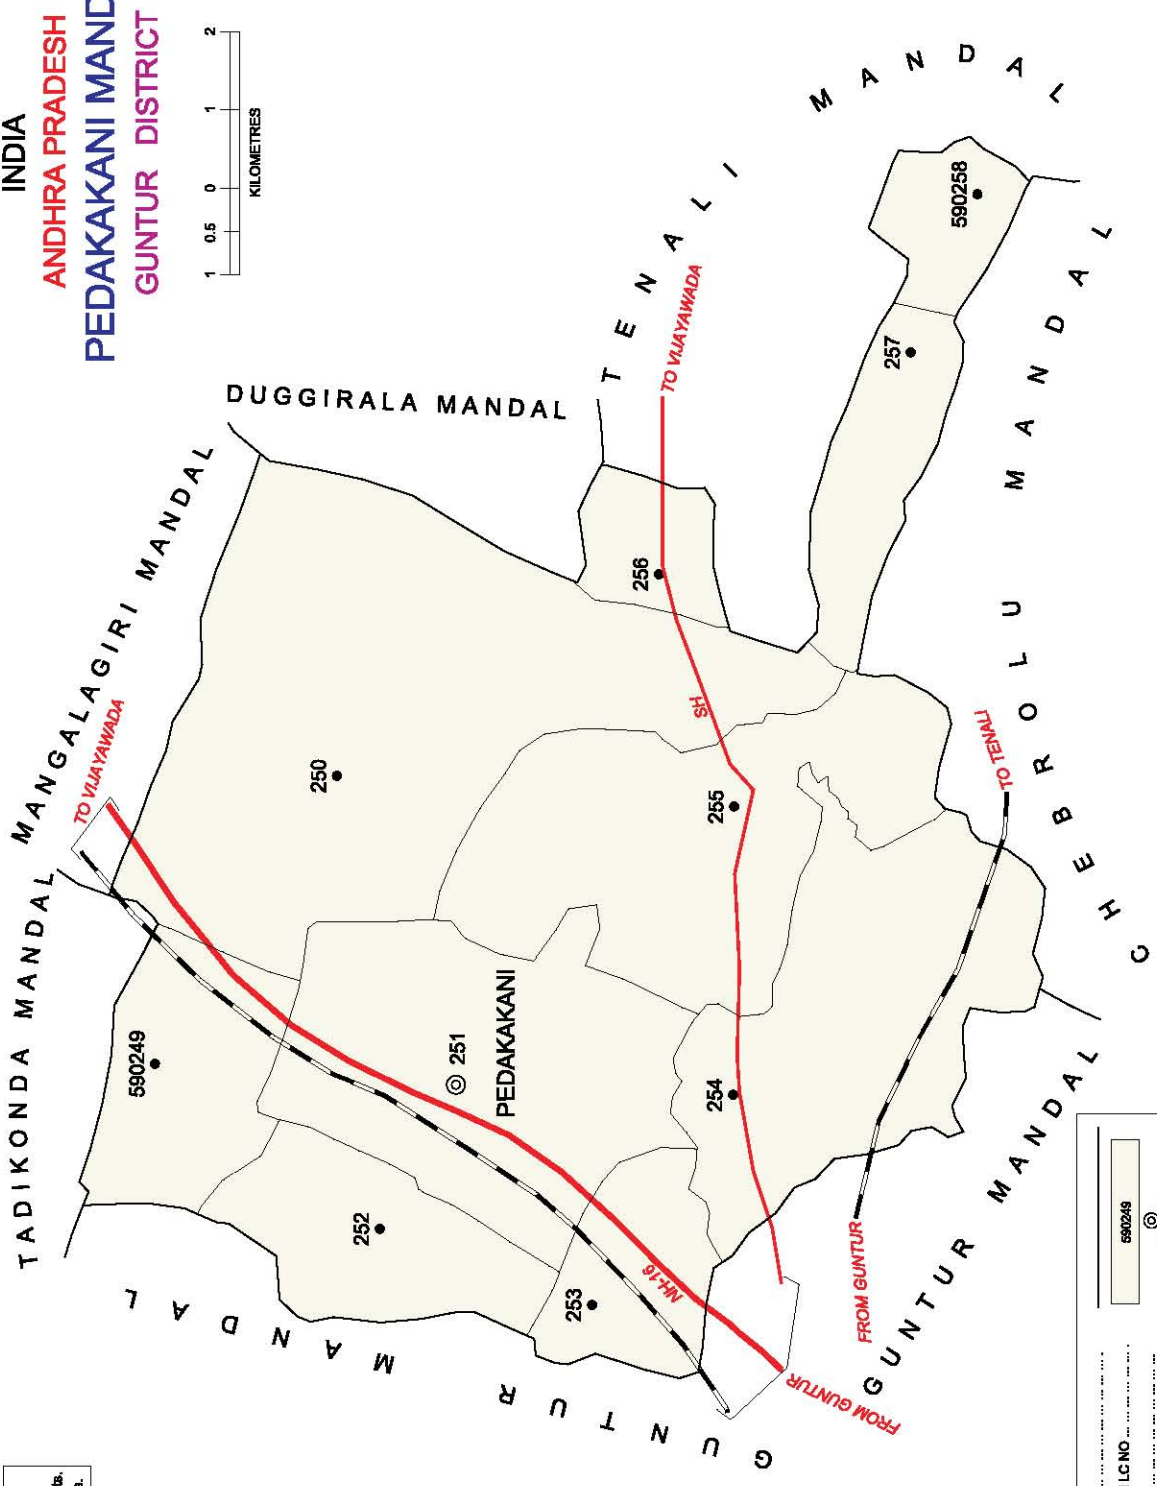

INDIA
ANDHRA PRADESH
PEDAKAKANI MANDAL
GUNTUR DISTRICT

No. OF TOWNS : NIL
No. OF VILLAGES : 10
DISTANCE FROM Dist. H. Qtrs.
TO MANDAL H. Qtrs. : 7 Kms.

590249	BOUNDARY, MANDAL
⊙	BOUNDARY, VILLAGE WITH LG NO
	HEADQUARTERS, MANDAL
---	NATIONAL HIGHWAY
---	STATE HIGHWAY
---	RAILWAY LINE, BROAD GAUGE