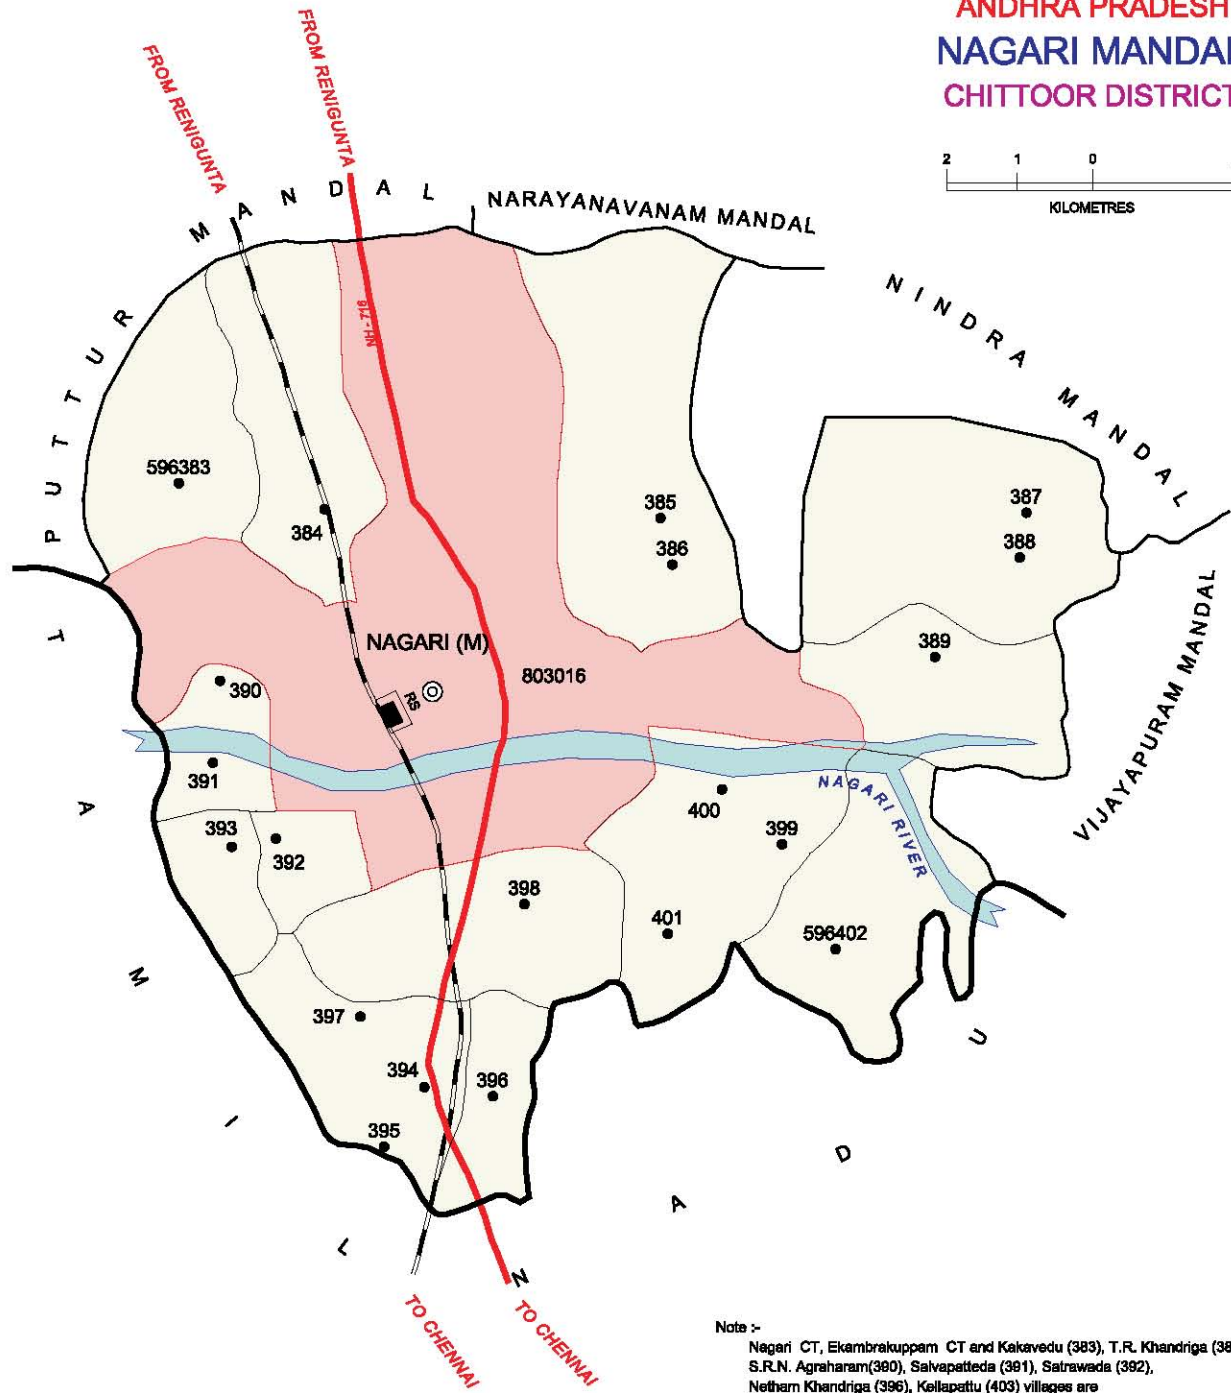

INDIA
ANDHRA PRADESH
NAGARI MANDAL
CHITTOOR DISTRICT

BOUNDARY, STATE.....	
BOUNDARY, MANDAL.....	
BOUNDARY, VILLAGE WITH L.C. No.....	
HEADQUARTERS, MANDAL.....	
NATIONAL HIGHWAY.....	
RAILWAY LINE WITH STATION, BROAD GAUGE...	
RIVER/STREAM/TANK.....	
STATUTORY TOWN WITH LC. No.....	

Note :-
Nagari CT, Ekambrakuppam CT and Kakavedu (383), T.R. Khandriga (384) S.R.N. Agraharam(390), Salvapatteda (381), Satrawada (392), Nethem Khandriga (396), Kellapattu (403) villages are fully Included in Nagari (M).
Therni (384) and Gundrajakuppam (382) Villages are partly included in Nagari (M)

No. OF TOWNS : 1
No. OF VILLAGES : 20
DISTANCE FROM Dist. H.Qrts.
TO MANDAL H.Qrts. : 62 Kms.