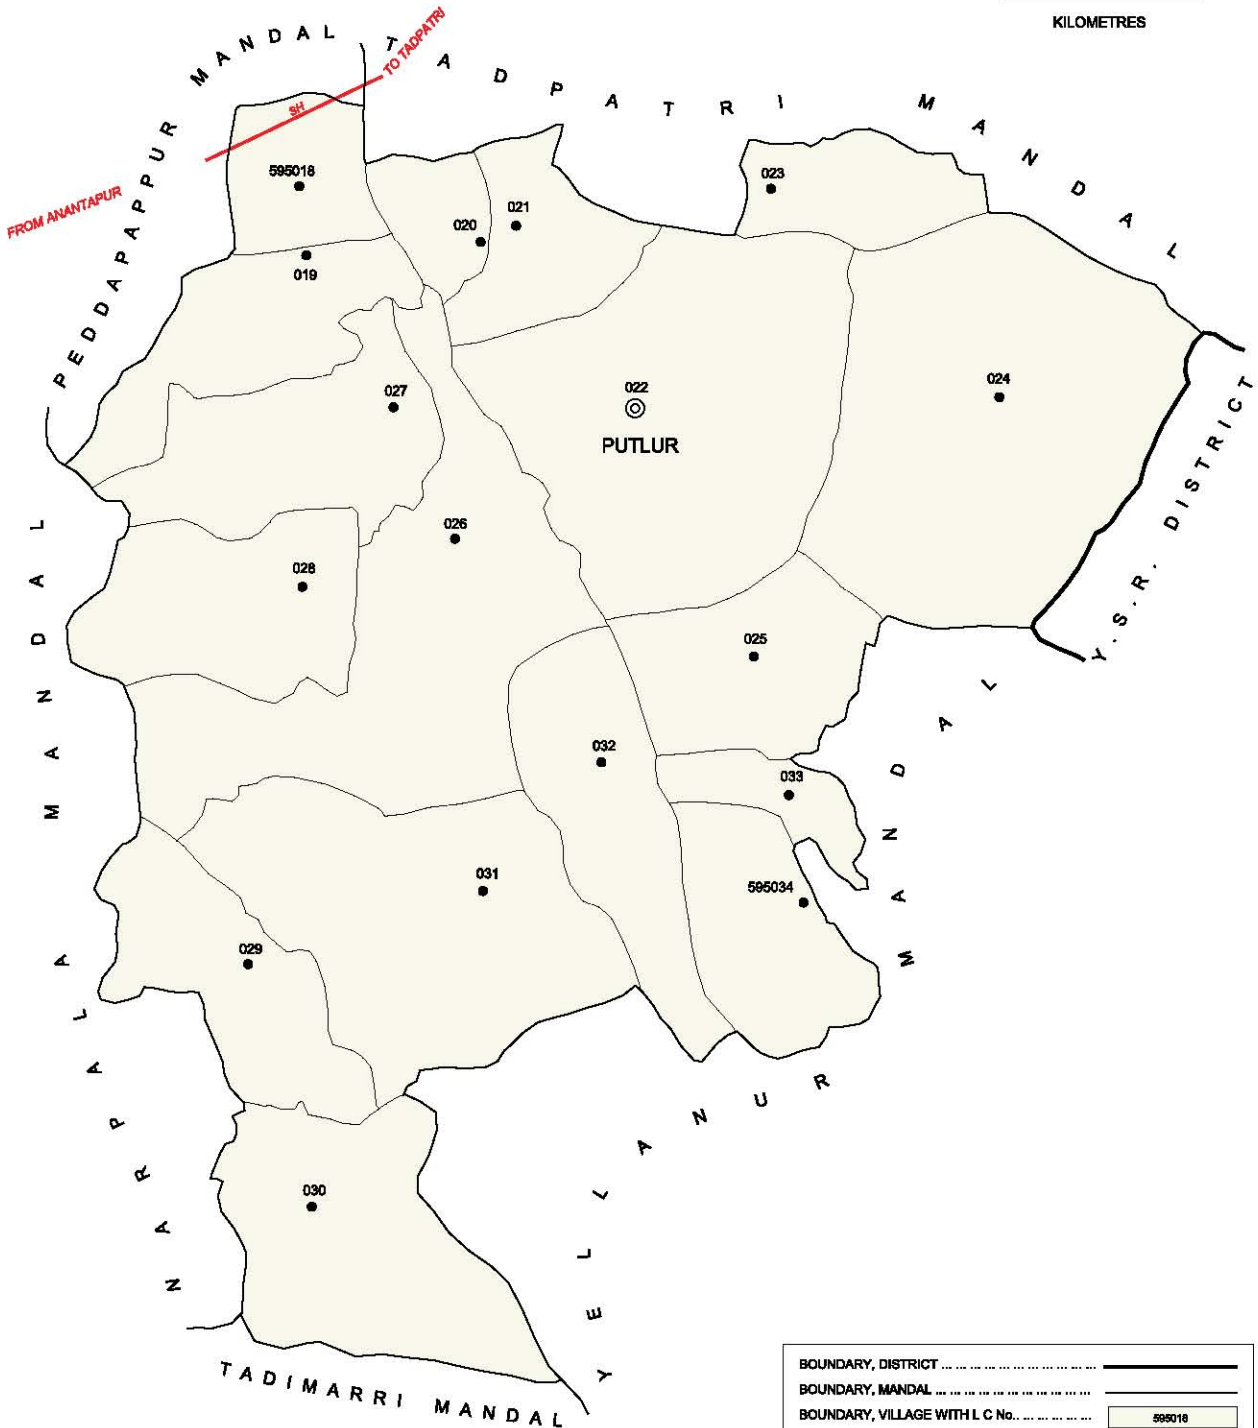

No. OF TOWNS : NIL
No. OF VILLAGES : 17
DISTANCE FROM Dist H.Qrts.
TO MANDAL H.Qrts. : 56 Kms.

INDIA
ANDHRA PRADESH
PUTLUR MANDAL
ANANTAPUR DISTRICT

BOUNDARY, DISTRICT	—————
BOUNDARY, MANDAL	—————
BOUNDARY, VILLAGE WITH L C No.	595018
HEADQUARTERS, MANDAL	⊙
STATE HIGHWAY	SH