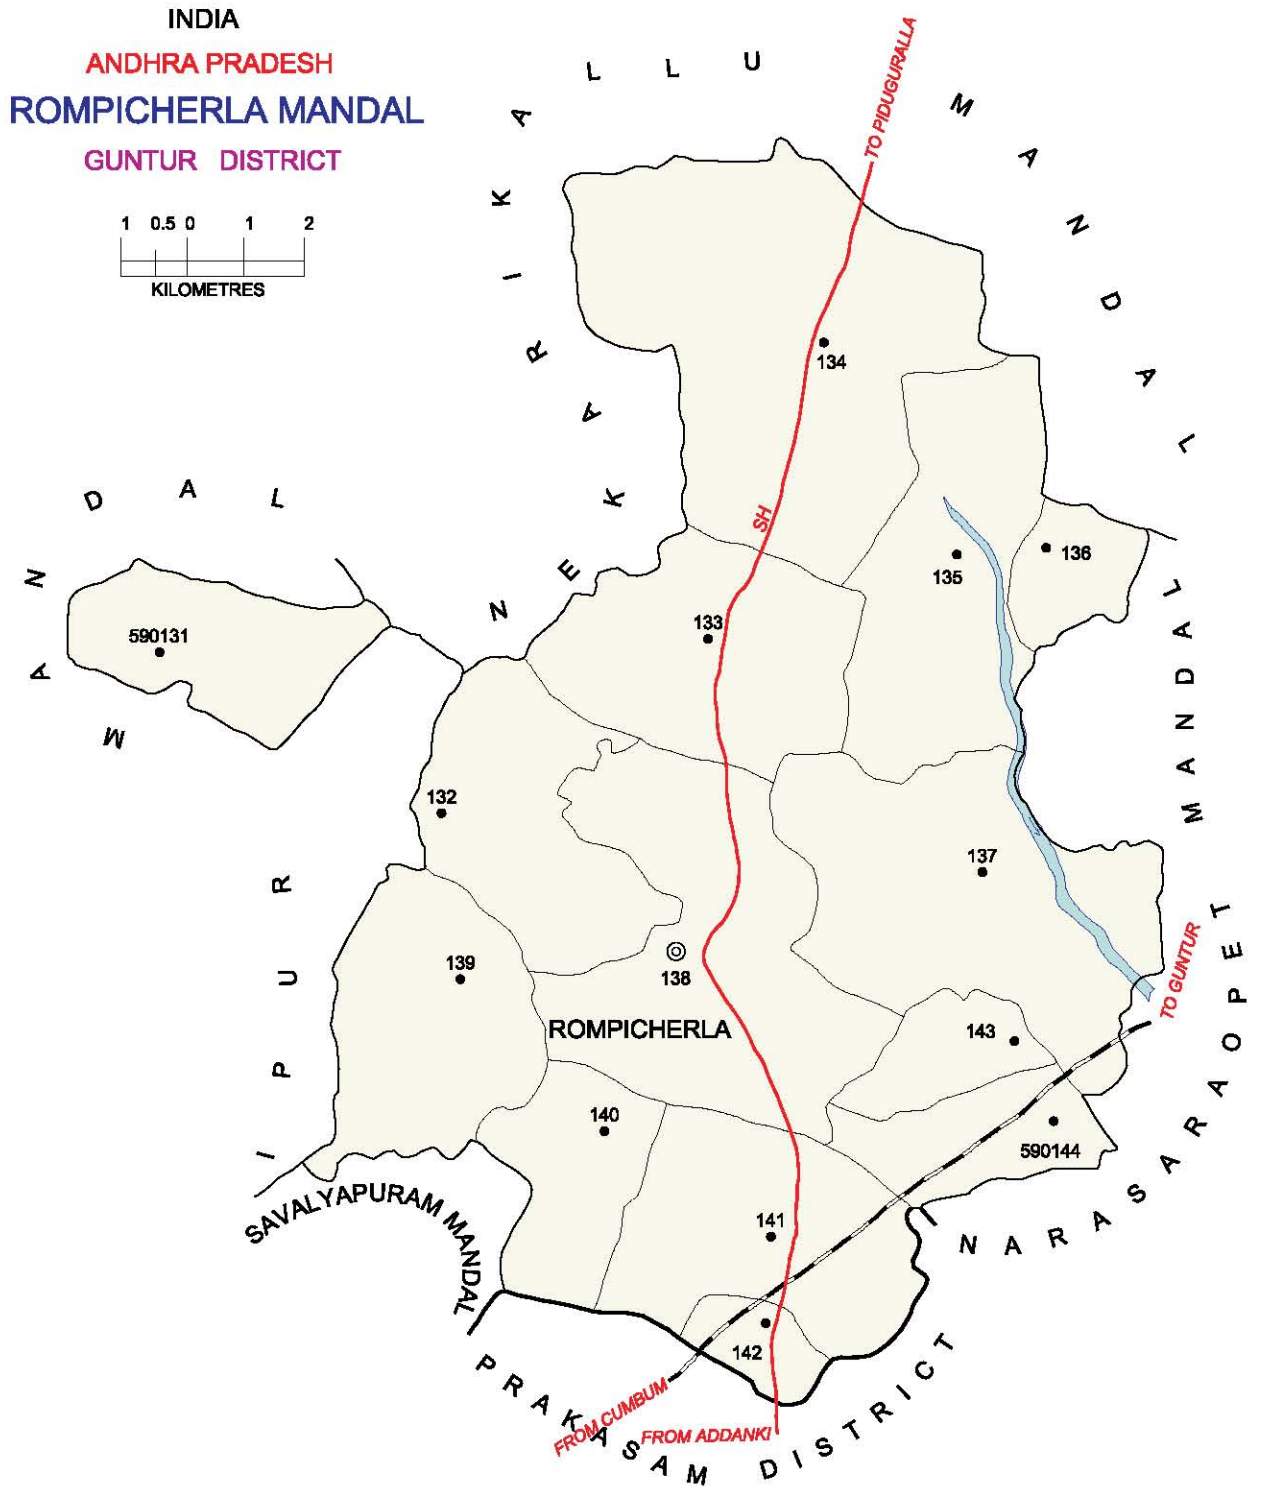

INDIA
ANDHRA PRADESH
ROMPICHERLA MANDAL
GUNTUR DISTRICT

BOUNDARY, DISTRICT	—————
BOUNDARY, MANDAL	—————
BOUNDARY, VILLAGE WITH LC NO	590131
HEADQUARTERS, MANDAL	⊙
STATE HIGHWAY.....	SH
RAILWAY LINE, BROAD GAUGE	—————
RIVER / STREAM / TANK	~~~~~

No. OF TOWNS : NIL
No. OF VILLAGES : 14
DISTANCE FROM Dist. H.Qtrs.
TO MANDAL H. Qtrs. : 52 Kms.