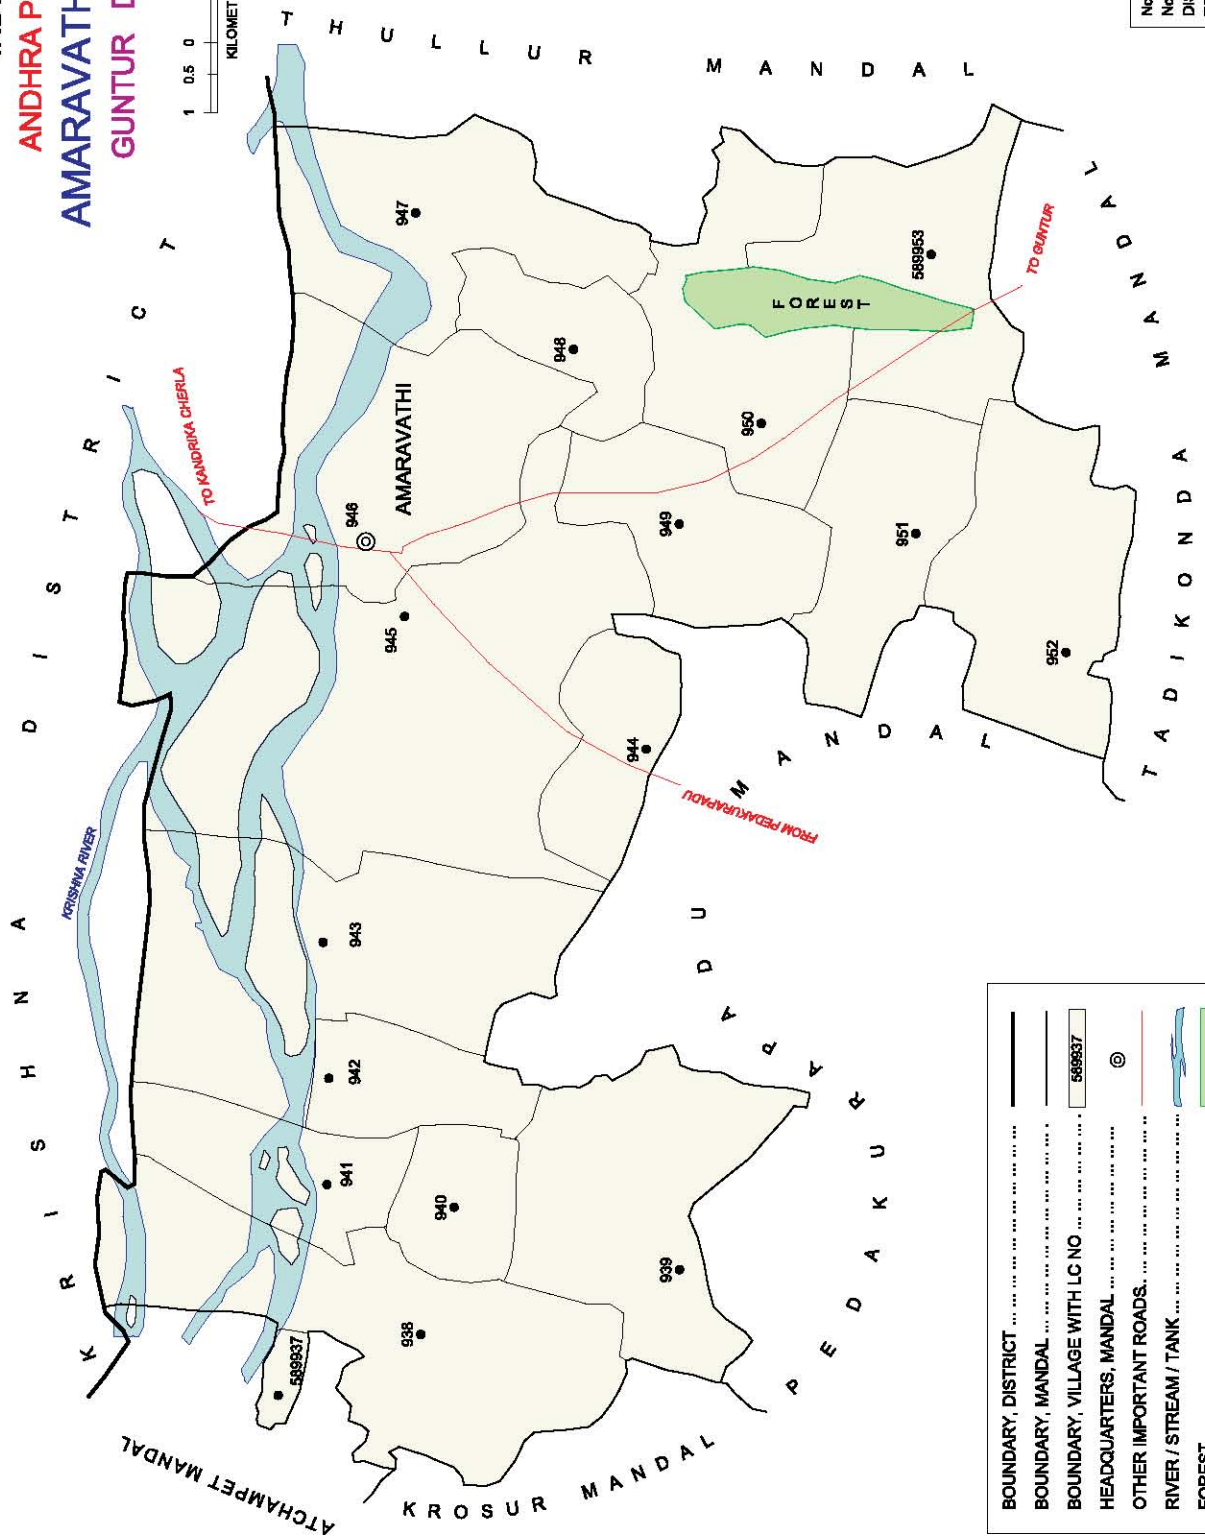

INDIA
ANDHRA PRADESH
AMARAVATHI MANDAL
GUNTUR DISTRICT

—	BOUNDARY, DISTRICT
---	BOUNDARY, MANDAL
---	BOUNDARY, VILLAGE WITH LC NO
---	HEADQUARTERS, MANDAL
⊙	OTHER IMPORTANT ROADS
---	RIVER / STREAM / TANK
■	FOREST

No. OF TOWNS : NIL
No. OF VILLAGES : 17
DISTANCE FROM DIST. H. QRS.
TO MANDAL H. QRS. : 27 Kms.