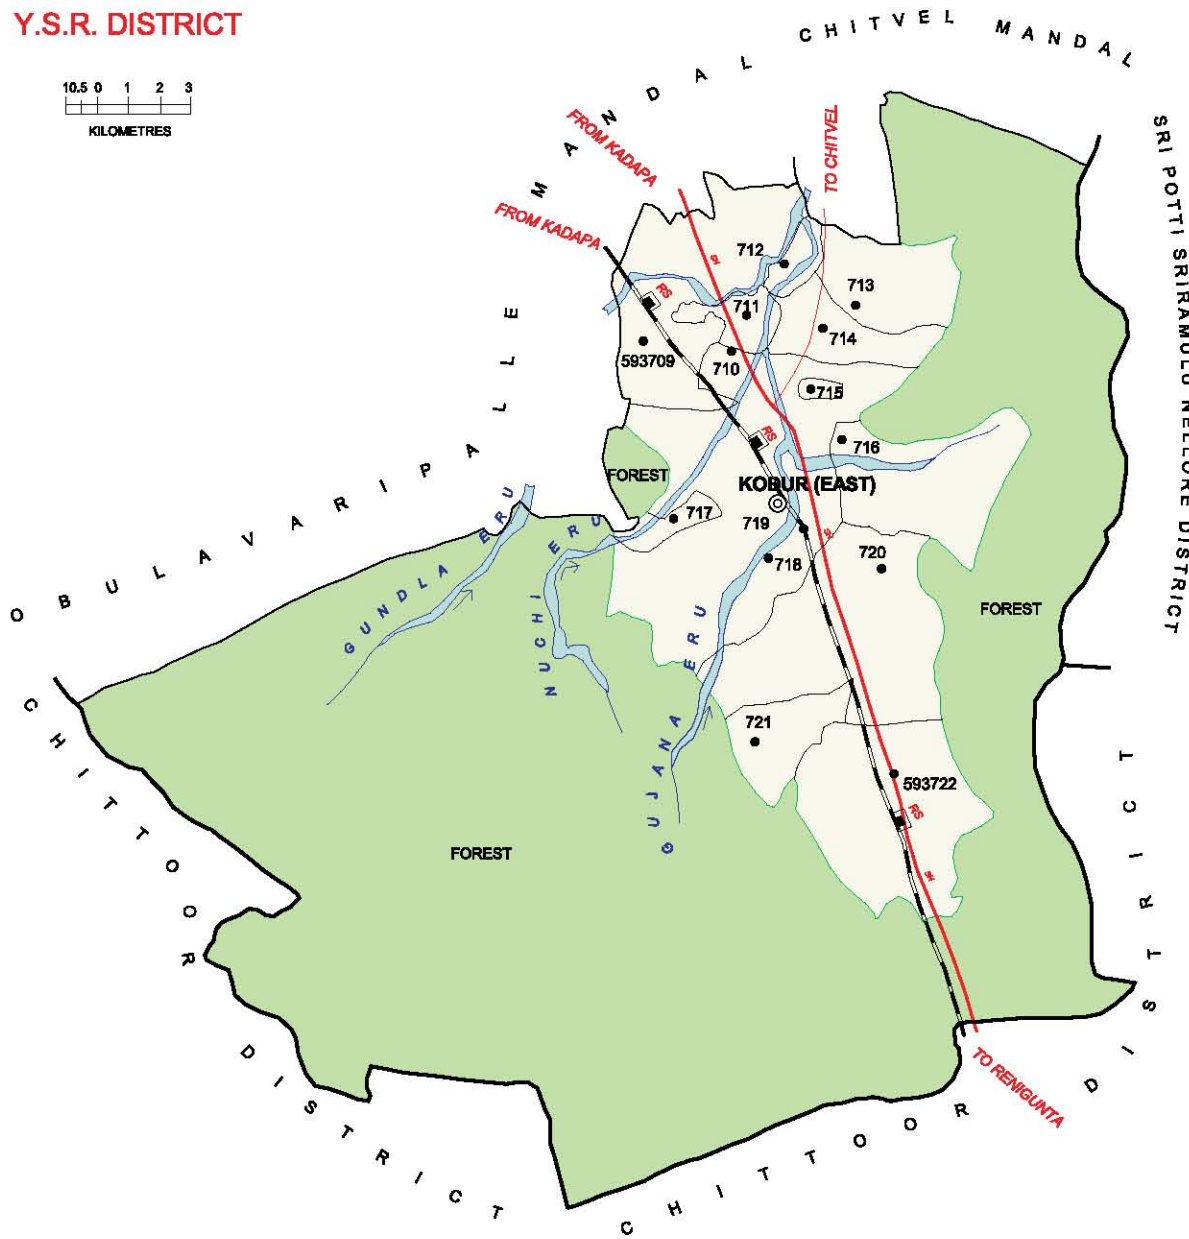

INDIA
ANDHRA PRADESH
KODUR MANDAL
Y.S.R. DISTRICT

NO. OF TOWNS : NIL
NO.OF VILLAGES : 14
DISTANCE FROM DIST.H.Qrts.
TO MANDAL H.Qrts. :89 KMS

BOUNDARY, DISTRICT	—————
BOUNDARY, MANDAL	—————
BOUNDARY, VILLAGE WITH LCNo	—————
HEAD QUARTERS, MANDAL	593722
STATE HIGHWAY	SR
OTHER IMPORTANT ROADS	SR
RAILWAY LINE WITH STATION, BROAD GAUGE	SR
RIVER / STREAM / TANK	~~~~~
FOREST	■