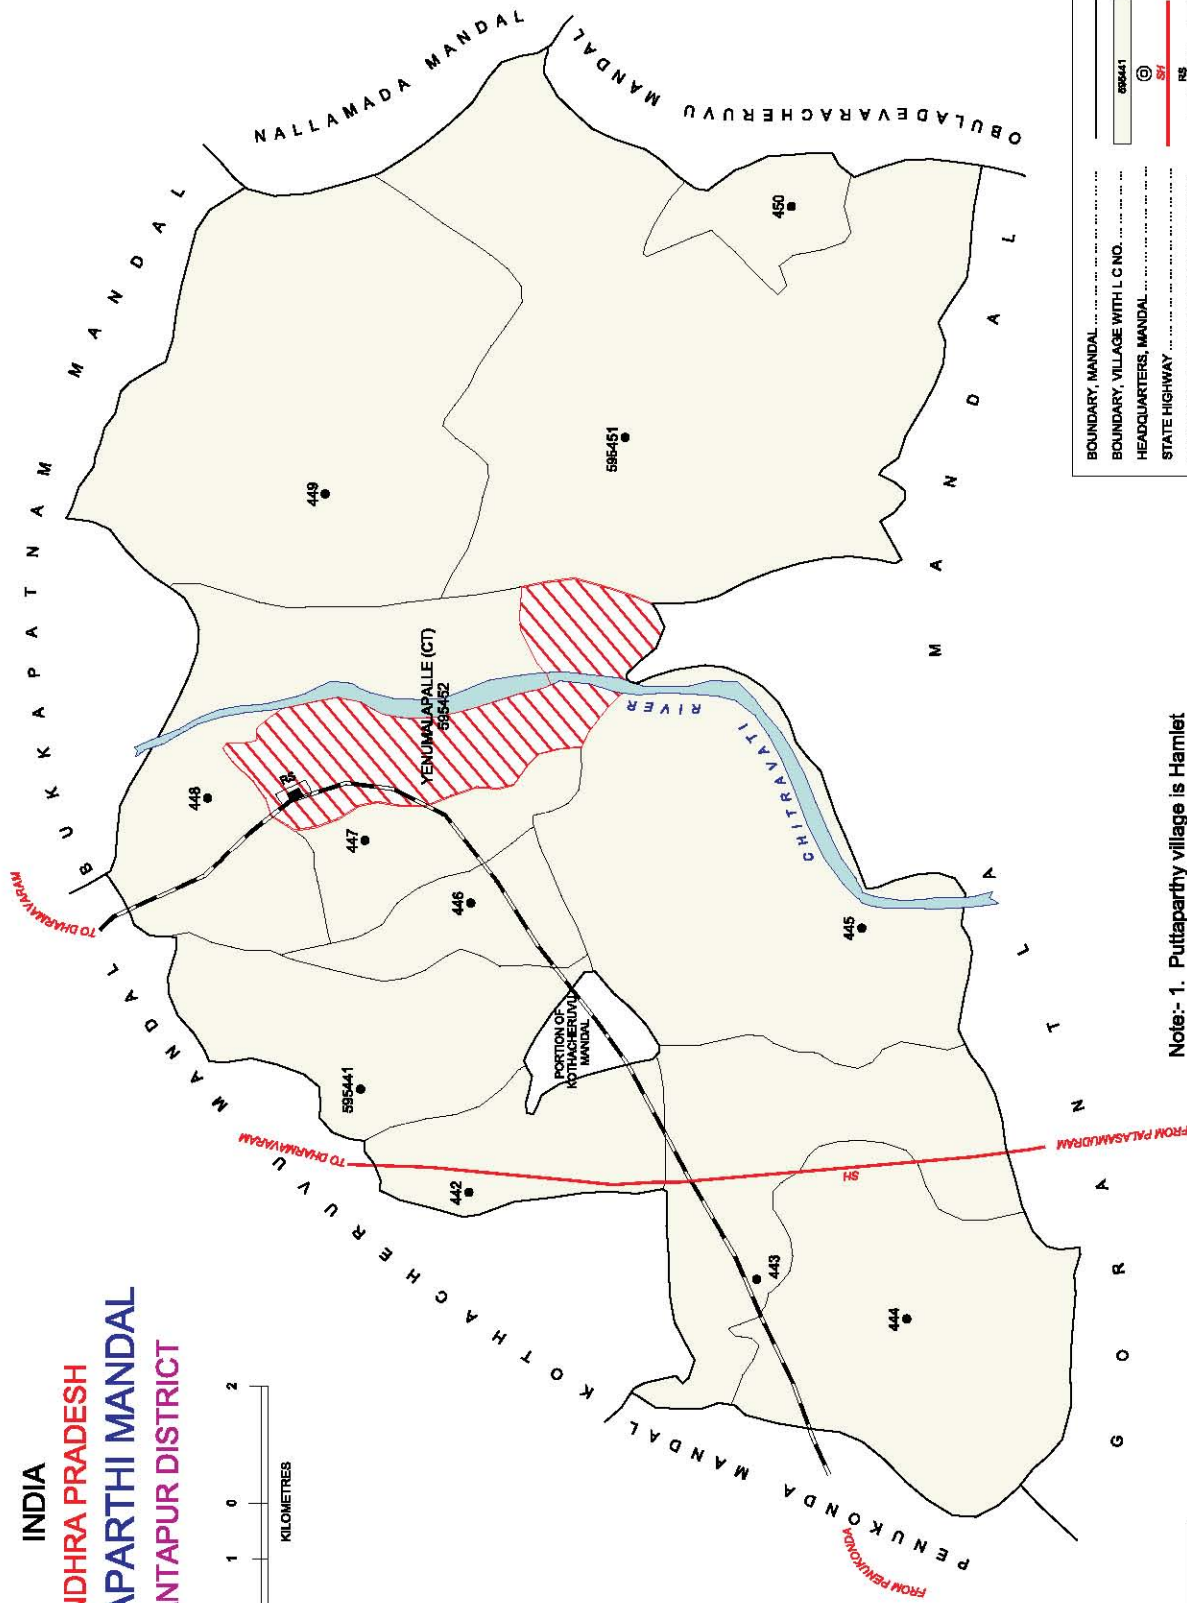

INDIA
ANDHRA PRADESH
PUTTAPARTHI MANDAL
ANANTAPUR DISTRICT

	BOUNDARY, MANDAL
	BOUNDARY, VILLAGE WITH L.C. NO.
	HEADQUARTERS, MANDAL
	STATE HIGHWAY
	RAILWAY LINE WITH STATION/BROAD GAUGE
	CENSUS TOWN WITH L.C. No.
	RIVER / STREAM / TANK

Note:- 1. Puttaparthi village is Hamlet of Yenumalapalle village.
2. Yenumalapalle(452) village is fully included in Yenumalapalle CT).

No. OF TOWNS : 1
No. OF VILLAGES : 11
DISTANCE FROM Dist H. Qrs. TO MANDAL H. Qrs. : 66 Kms.