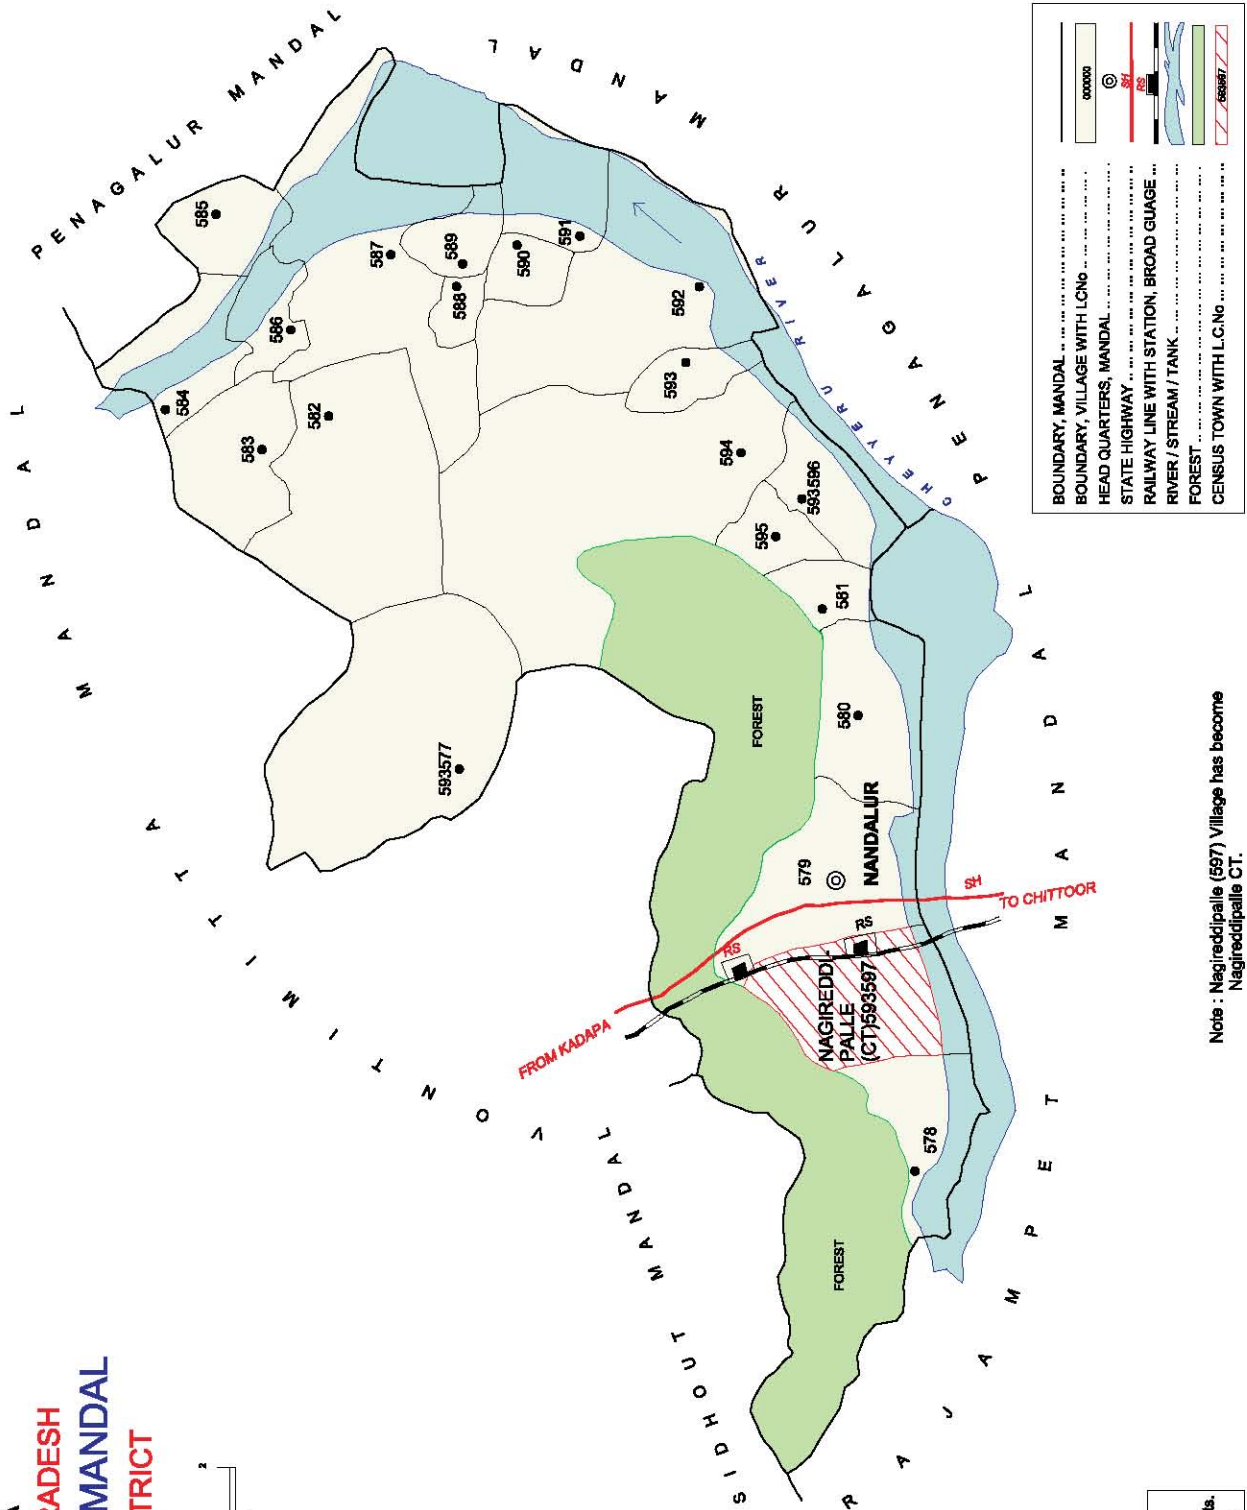

INDIA
ANDHRA PRADESH
NANDALUR MANDAL
Y.S.R. DISTRICT

NO. OF TOWNS : 1
NO. OF VILLAGES : 20
DISTANCE FROM DIST. H. Qtrs.
TO MANDAL H. Qtrs.: 49 Kms.

Note : Nagireddipalle (597) Village has become
Nagireddipalle CT.