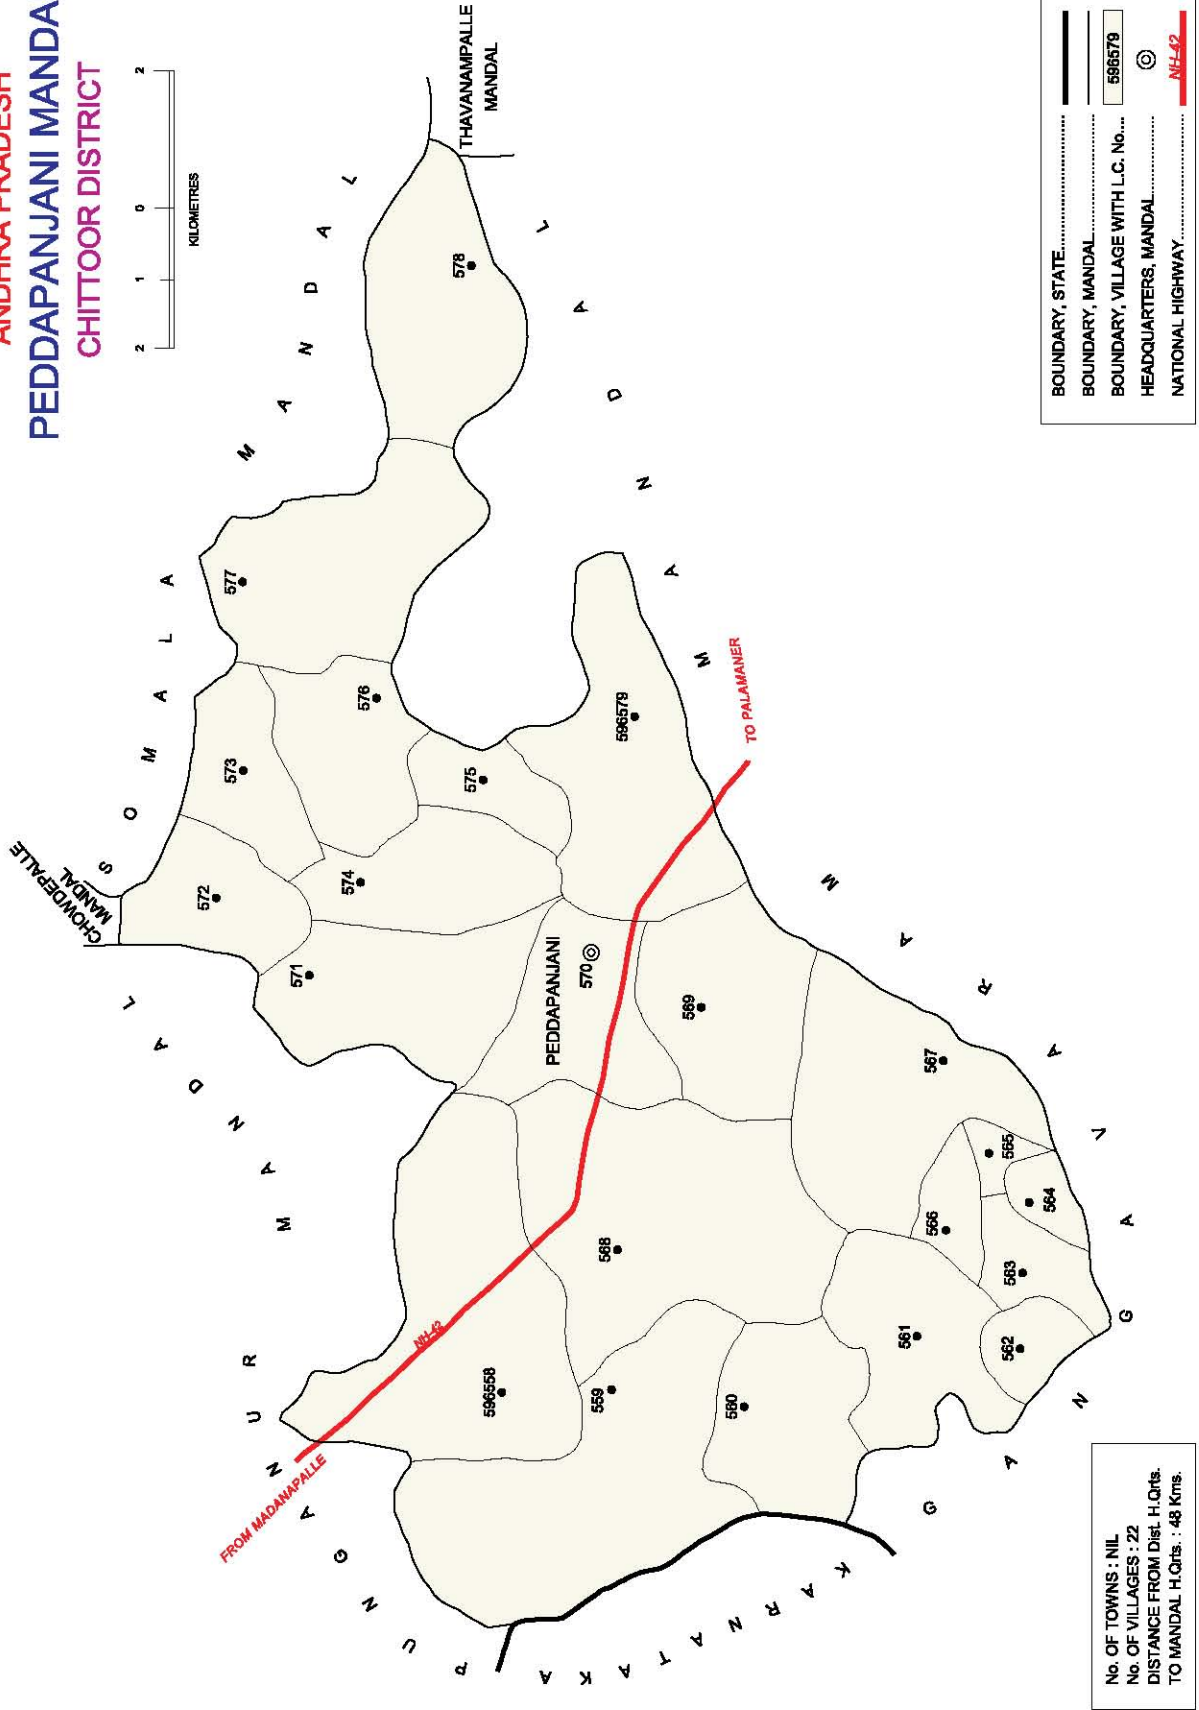

INDIA
ANDHRA PRADESH
PEDDAPANJANI MANDAL
CHITTOOR DISTRICT

No. OF TOWNS : NIL
No. OF VILLAGES : 22
DISTANCE FROM Dist. H.Qtrs.
TO MANDAL H.Qtrs. : 48 Kms.

BOUNDARY, STATE.....
BOUNDARY, MANDAL.....
BOUNDARY, VILLAGE WITH L.C. No.... 596579
HEADQUARTERS, MANDAL.....
NATIONAL HIGHWAY..... NH-42