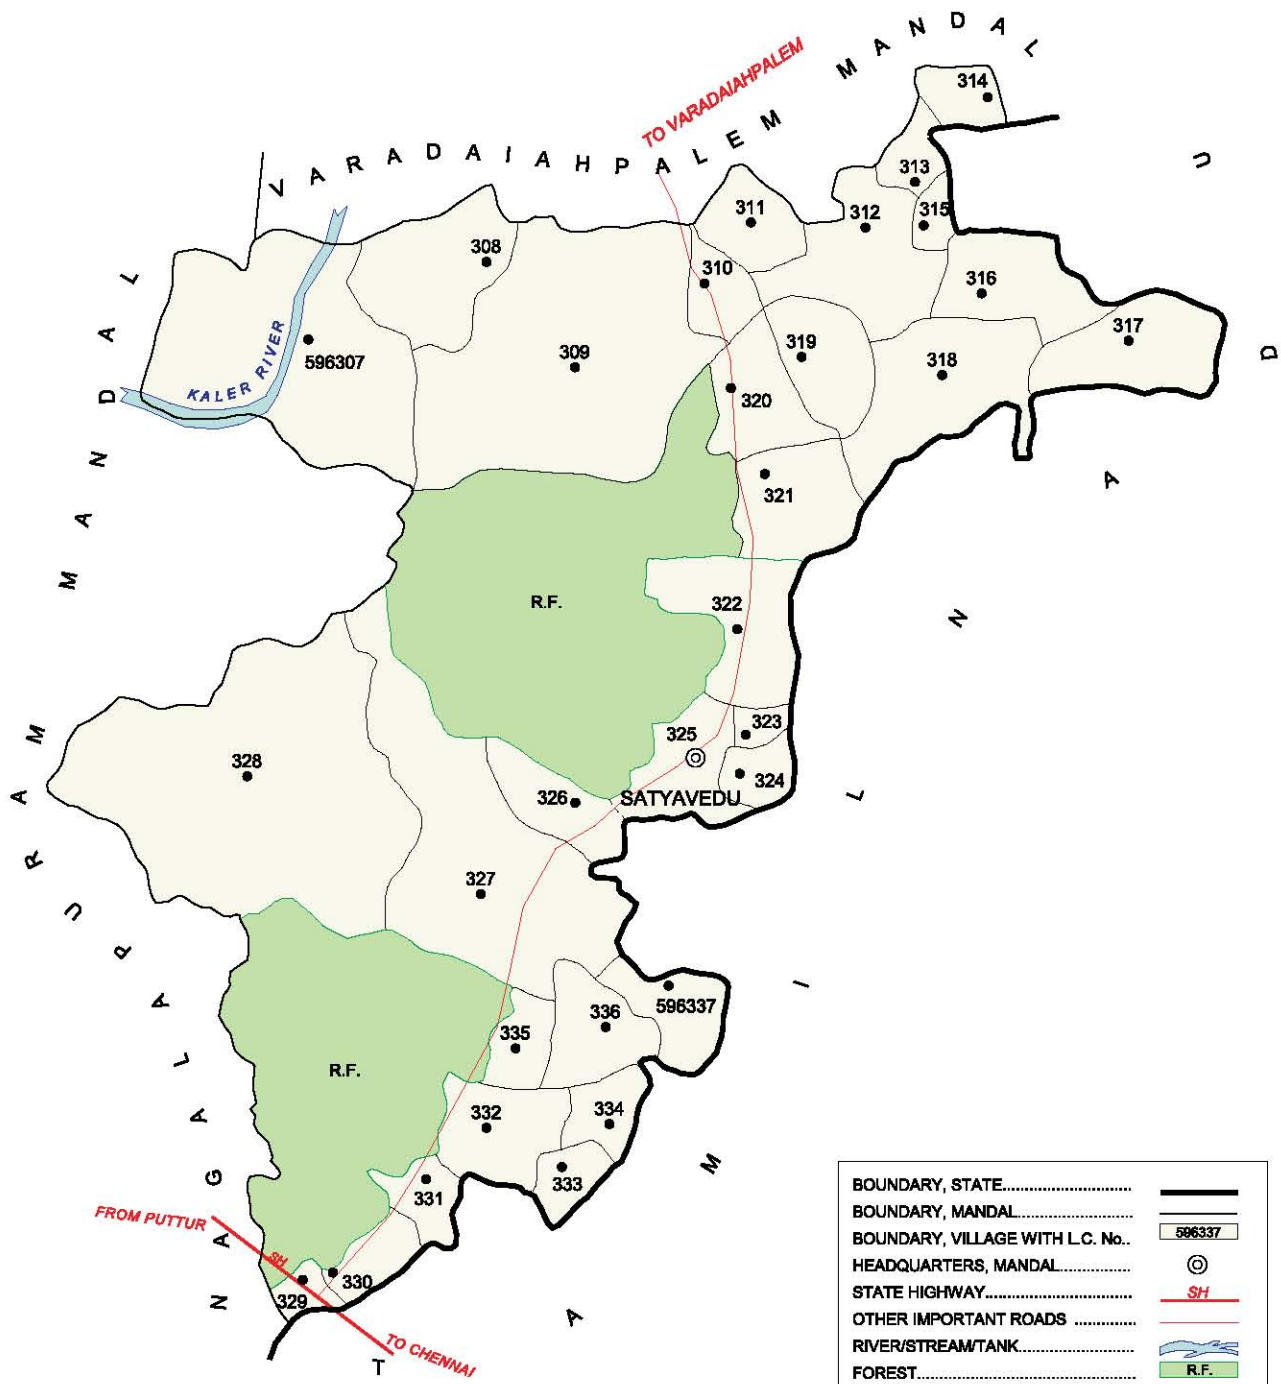

No. OF TOWNS : NIL
No. OF VILLAGES : 31
DISTANCE FROM Dist. H.Qrts.
TO MANDAL H.Qrts. : 112 Kms.

INDIA
ANDHRA PRADESH
SATYAVEDU MANDAL
CHITTOOR DISTRICT