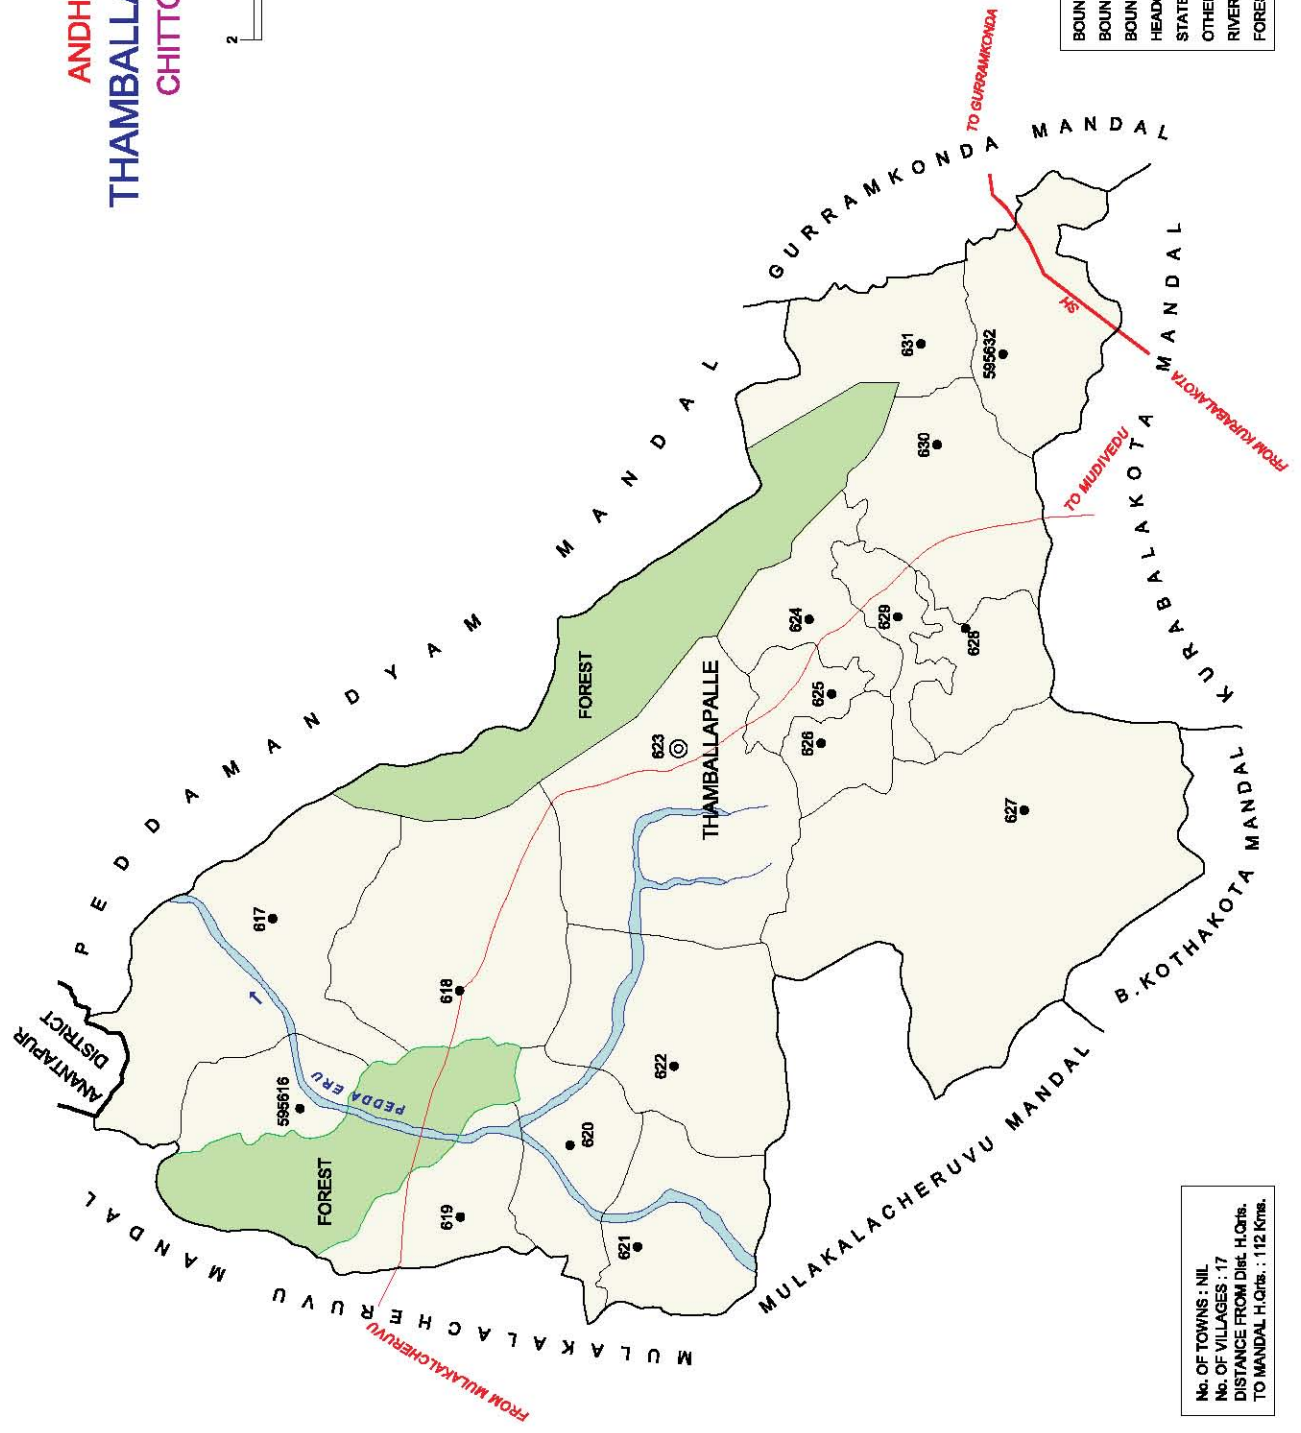

No. OF TOWNS : NIL  
 No. OF VILLAGES : 17  
 DISTANCE FROM Dist. H. Qtrs.  
 TO MANDAL H. Qtrs. : 112 Kms.

No. OF TOWNS : NIL  
 No. OF VILLAGES : 9  
 DISTANCE FROM Dist. H.Qrts.  
 TO MANDAL H.Qrts. : 112 Kms.