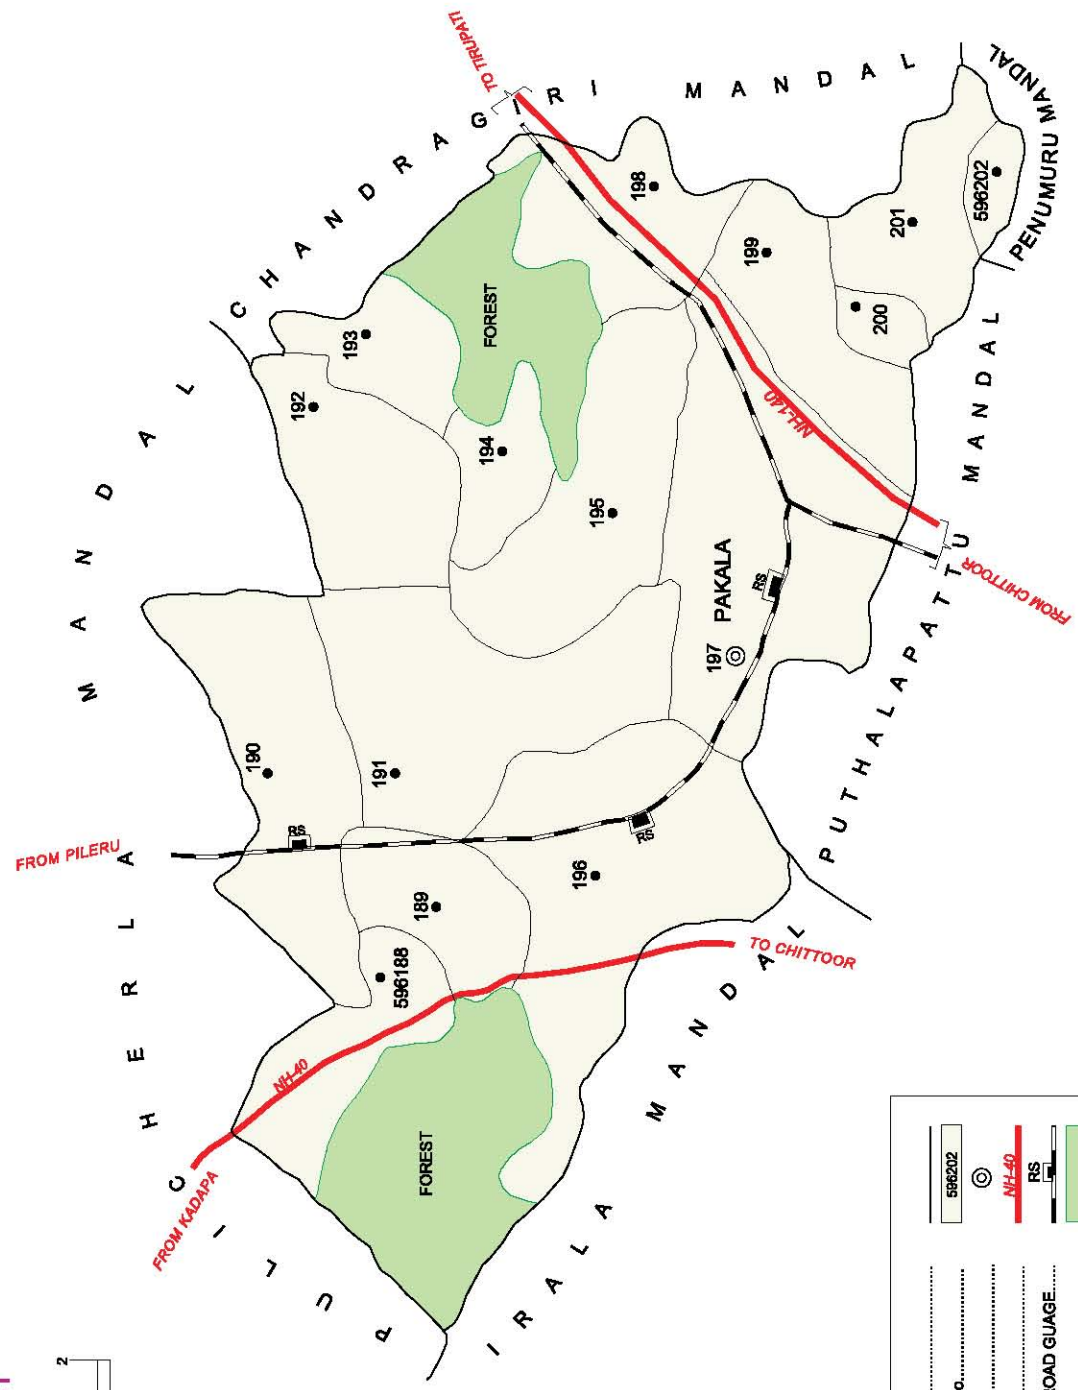

No. OF TOWNS : NIL  
 No. OF VILLAGES : 15  
 DISTANCE FROM Dist. H. Qtrs.  
 TO MANDAL H. Qtrs. : 32 Kms.

.....	BOUNDARY, MANDAL
.....	BOUNDARY, VILLAGE WITH L.C. No.
.....	HEADQUARTERS, MANDAL
.....	NATIONAL HIGHWAY
.....	RAILWAY LINE WITH STATION, BROAD GAUGE
.....	FOREST