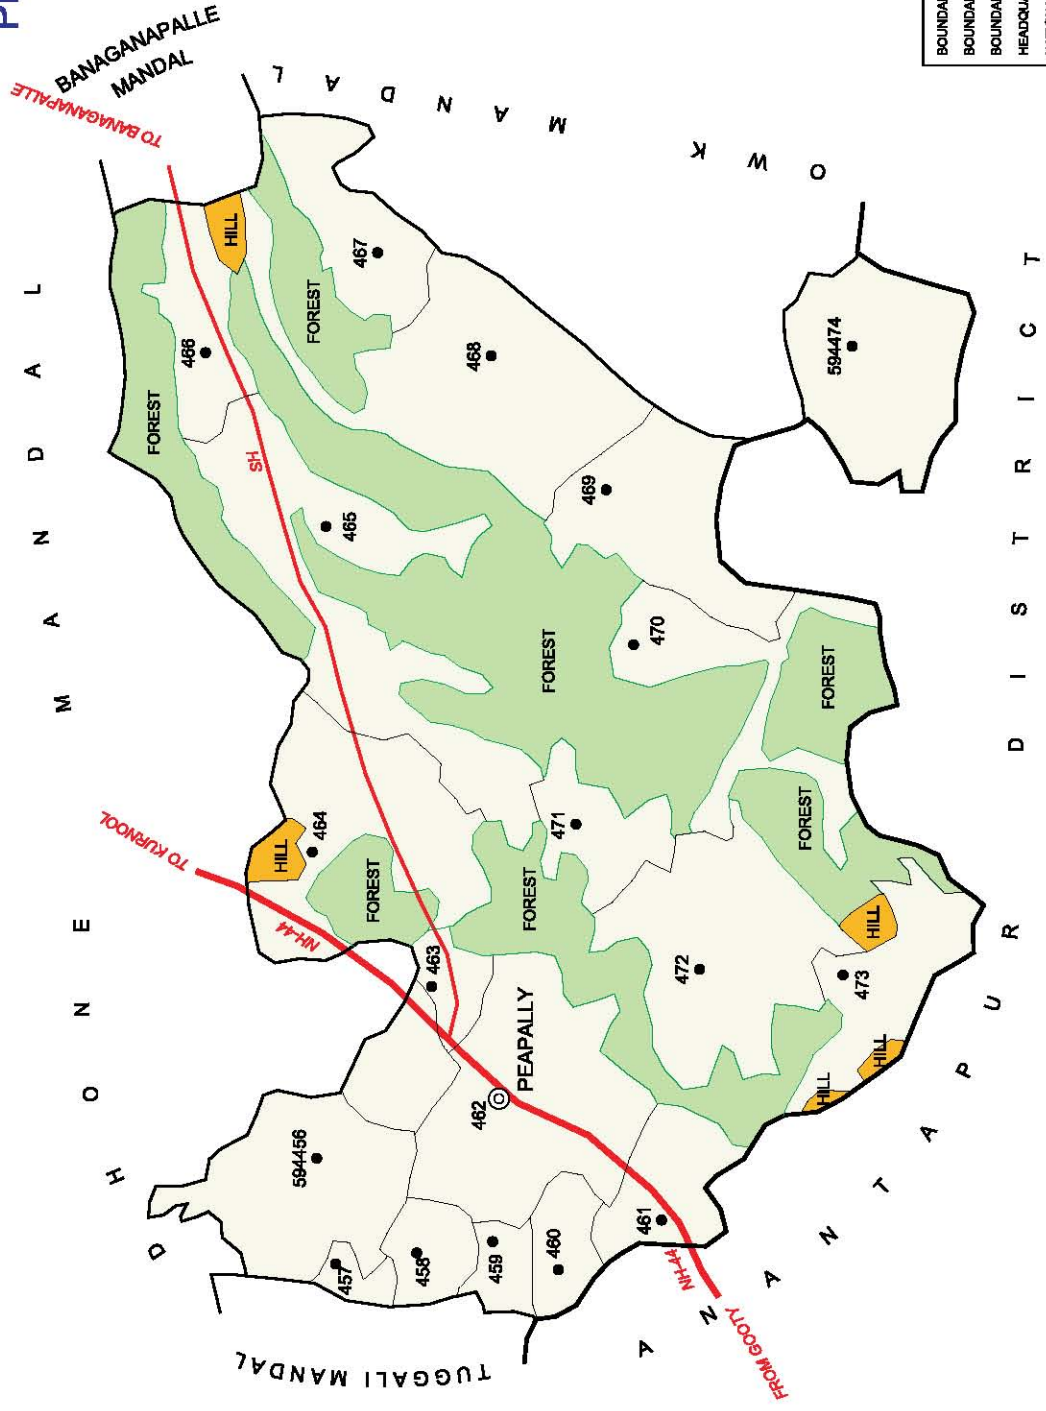

INDIA
ANDHRA PRADESH
PEAPALLY MANDAL
KURNOOL DISTRICT

BOUNDARY, DISTRICT	.....
BOUNDARY, MANDAL	————
BOUNDARY, VILLAGE WITH L.C. No.	————
HEADQUARTERS, MANDAL	⊙
NATIONAL HIGHWAY	————
STATE HIGHWAY	————
FOREST	■
HILL	■

NO. OF TOWNS : NIL
NO OF VILLAGES : 19
DISTANCE FROM Dist. H. Qtrs.
TO MANDAL H. Qtrs : 75 Kms.