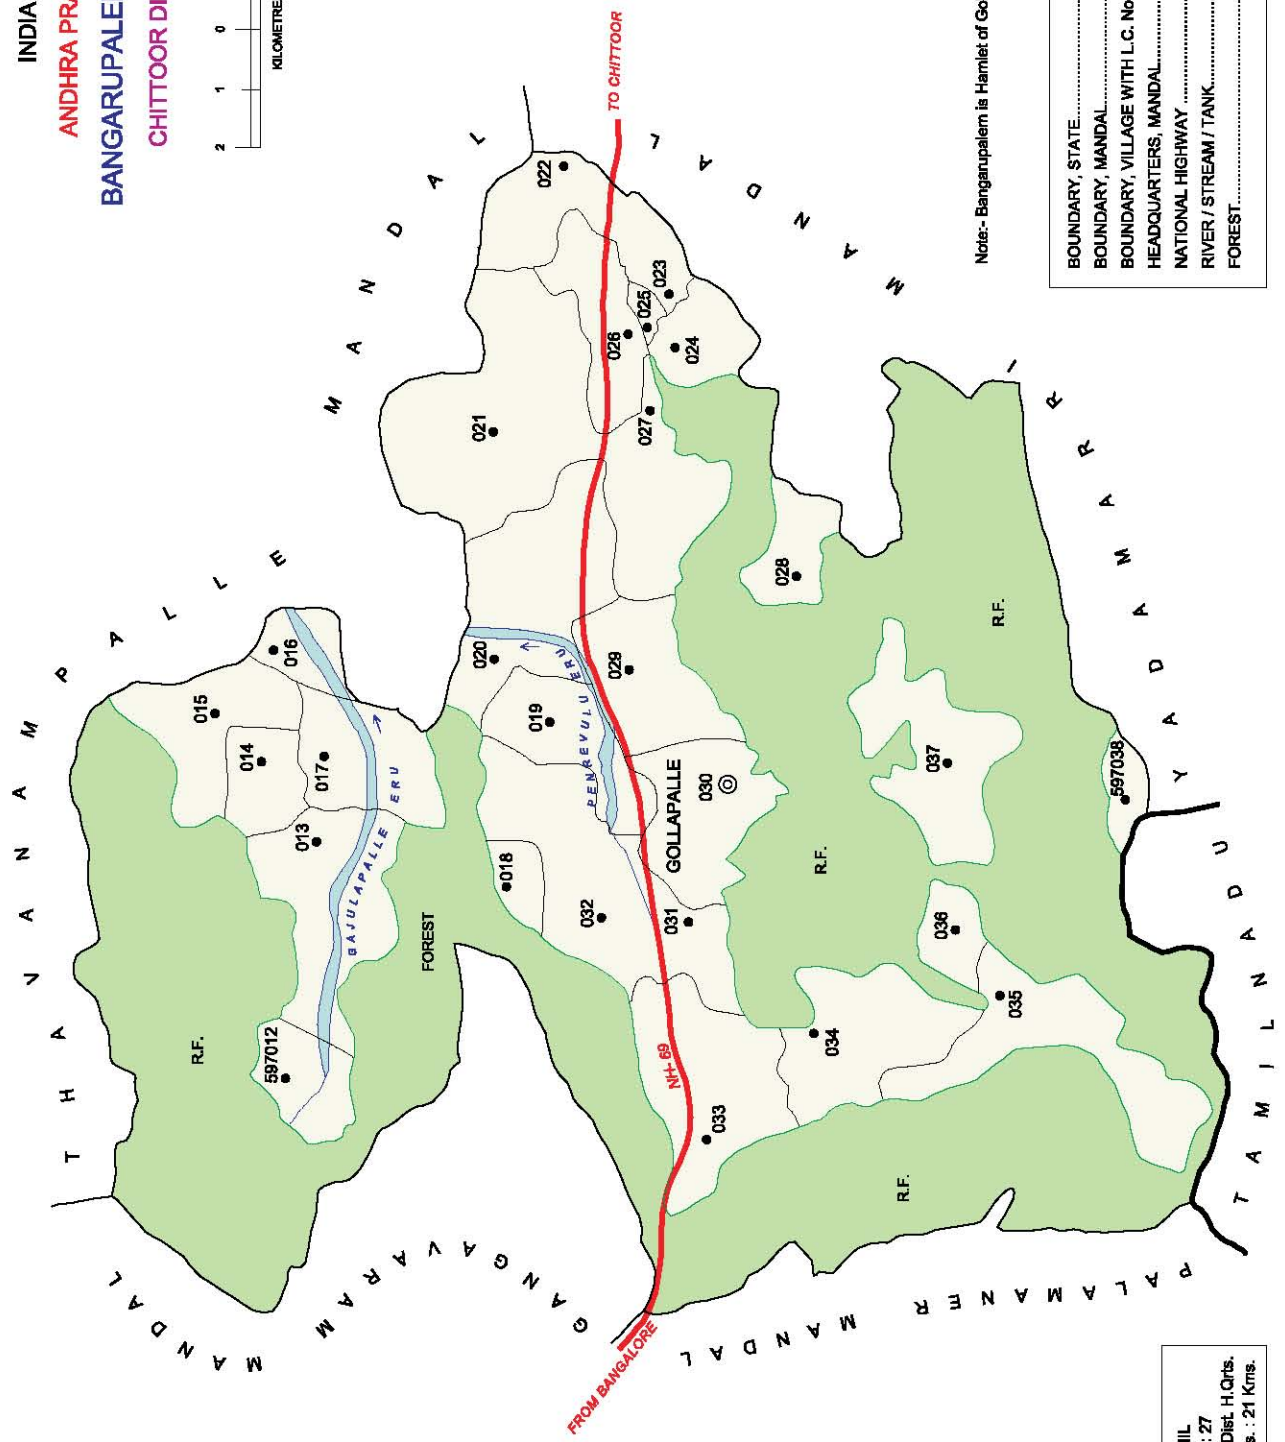

INDIA
ANDHRA PRADESH
BANGARUPALEM MANDAL
CHITTOOR DISTRICT

Note:- Bangarupalem is Hamlet of Gollapalle Village (030)

BOUNDARY, STATE.....	—
BOUNDARY, MANDAL.....	—
BOUNDARY, VILLAGE WITH L.C. No....	597038
HEADQUARTERS, MANDAL.....	⊙
NATIONAL HIGHWAY.....	NH-69
RIVER / STREAM / TANK.....	
FOREST.....	R.F.

No. OF TOWNS : NIL
No. OF VILLAGES : 27
DISTANCE FROM Dist. H.Qrts.
TO MANDAL H.Qrts. : 21 Kms.