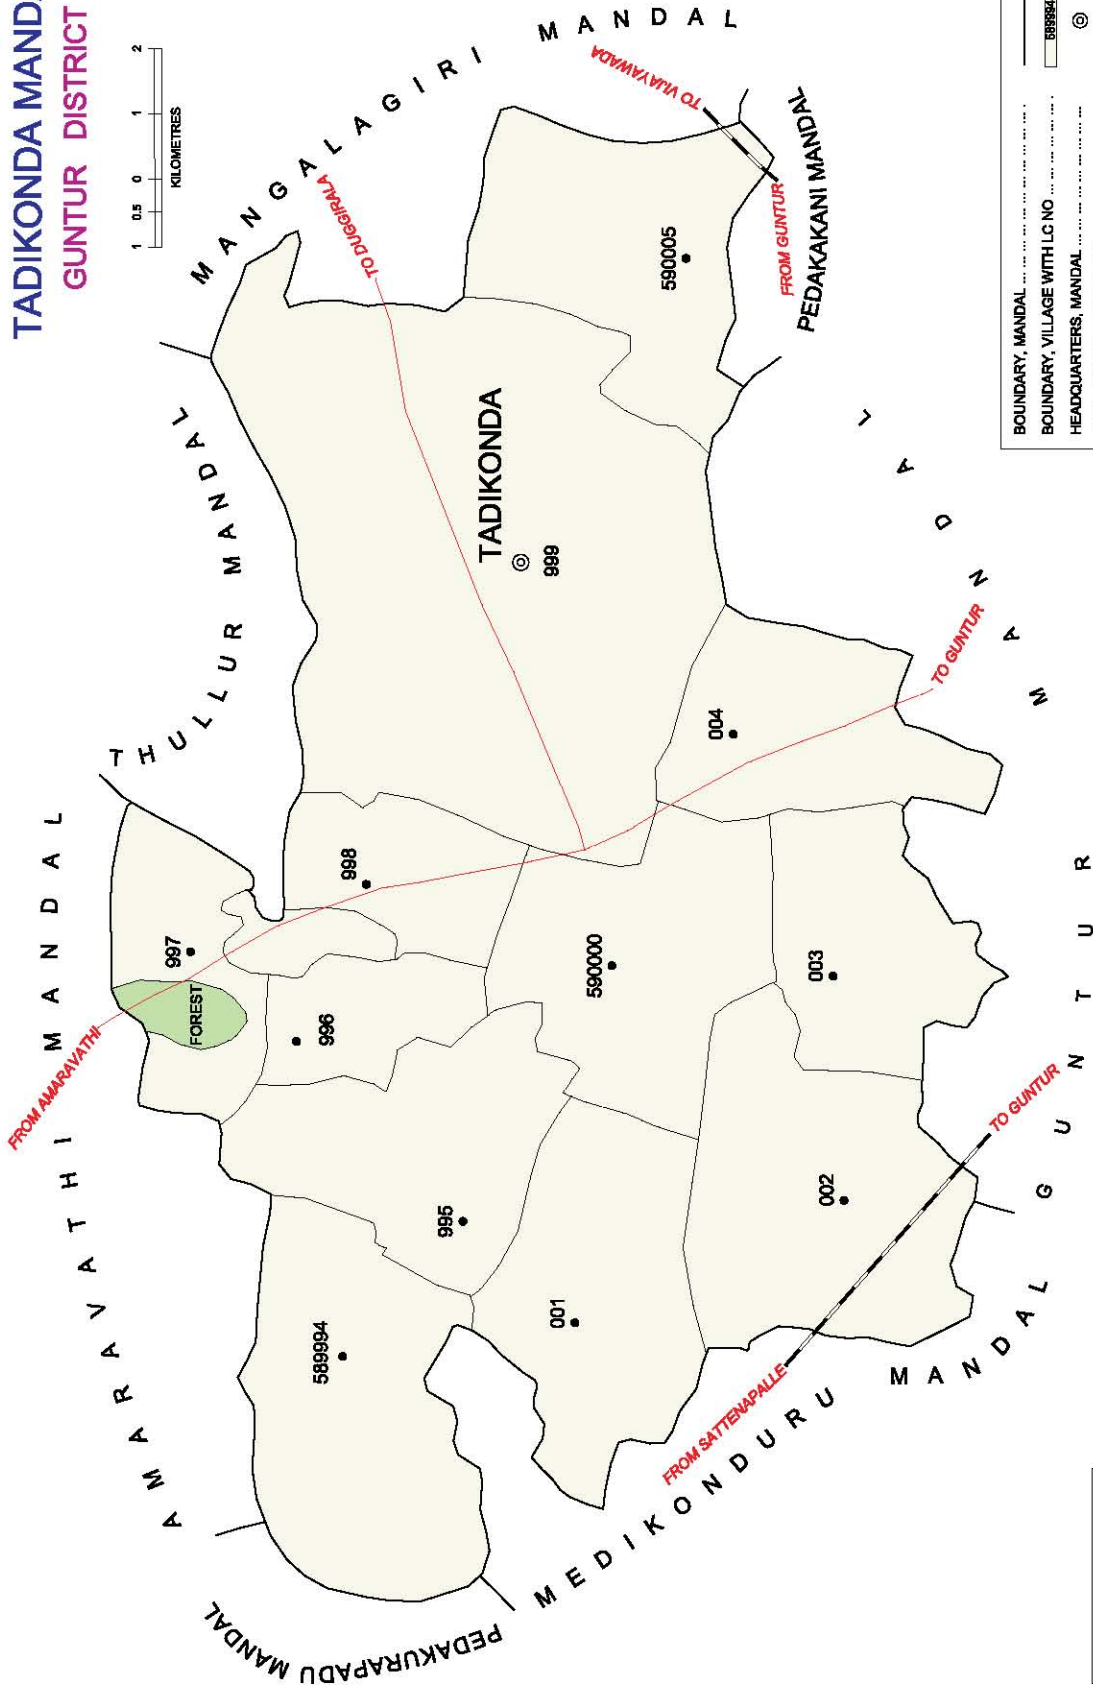

INDIA
ANDHRA PRADESH
TADIKONDA MANDAL
GUNTUR DISTRICT

	BOUNDARY, MANDAL
	BOUNDARY, VILLAGE WITH LC NO
	HEADQUARTERS, MANDAL
	OTHER IMPORTANT ROADS
	RAILWAY LINE, BROAD GAUGE
	FOREST

No. OF TOWNS : NIL
No. OF VILLAGES : 12
DISTANCE FROM Dist. H. Qtrs.
TO MANDAL H. Qtrs. : 13 Kms.