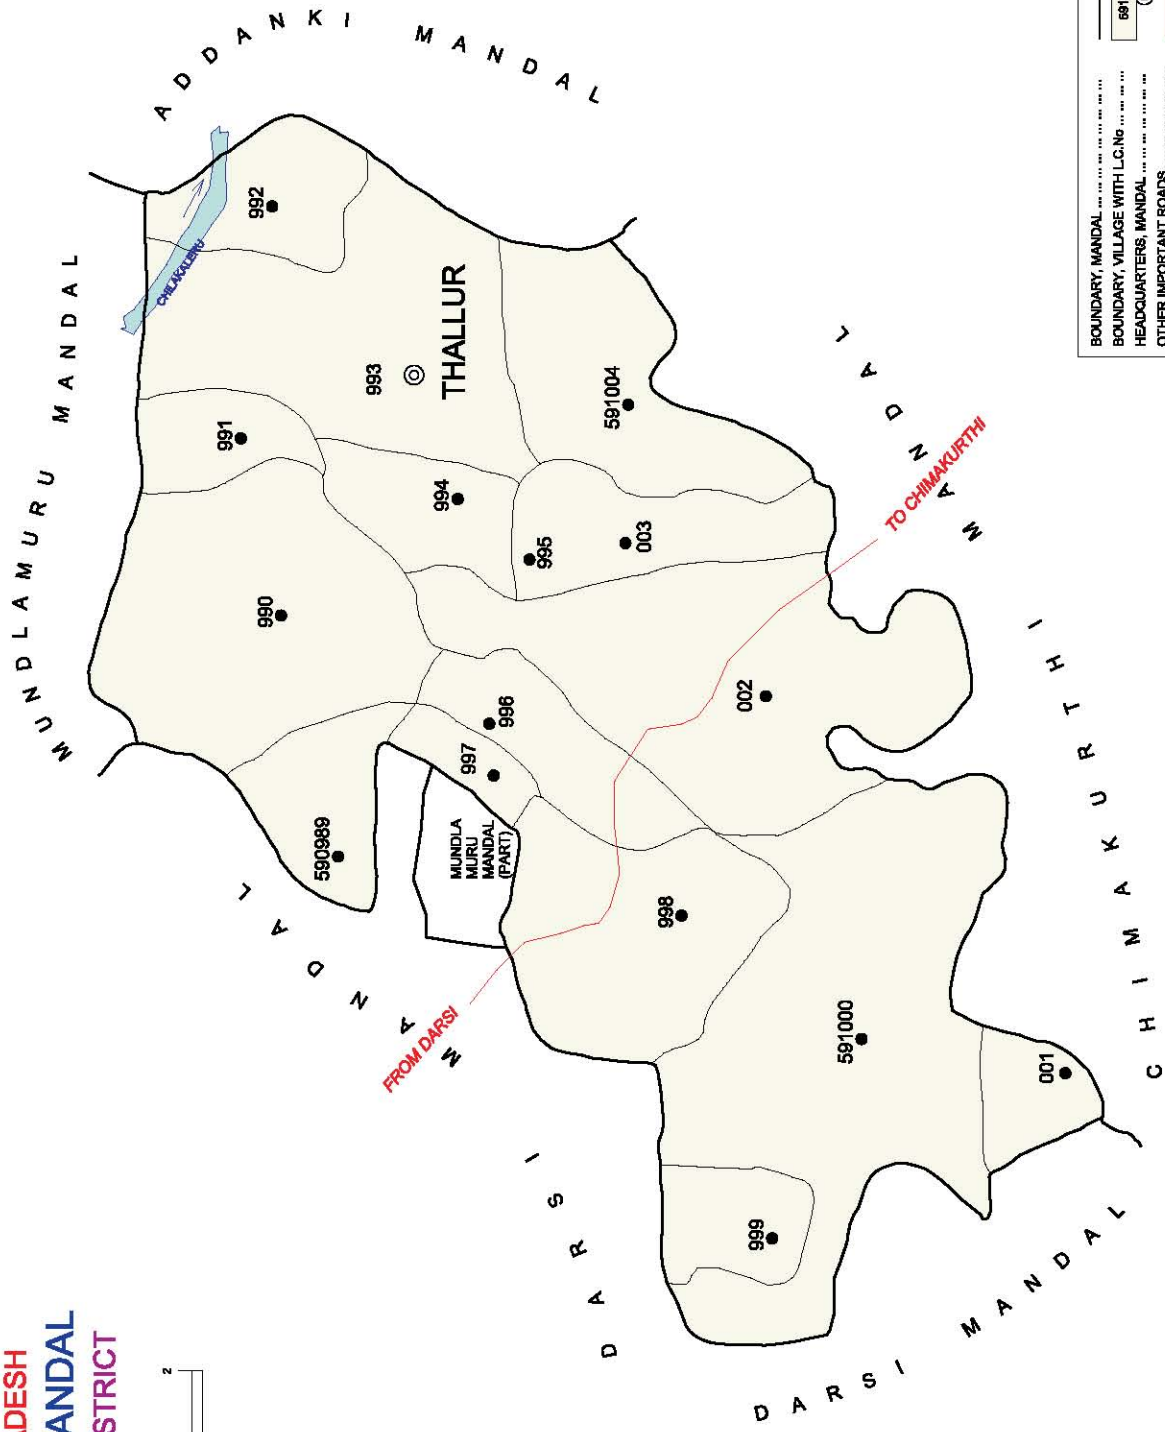

INDIA
ANDHRA PRADESH
THALLUR MANDAL
PRAKASAM DISTRICT

691004

BOUNDARY, MANDAL
BOUNDARY, VILLAGE WITH L.C.No.
HEADQUARTERS, MANDAL
OTHER IMPORTANT ROADS
RIVER/STREAM/TANK

No. OF TOWNS : NIL
No. OF VILLAGES : 16
DISTANCE FROM Dist. H. Qtrs.
TO MANDAL H.Qtrs. : 29 Kms.