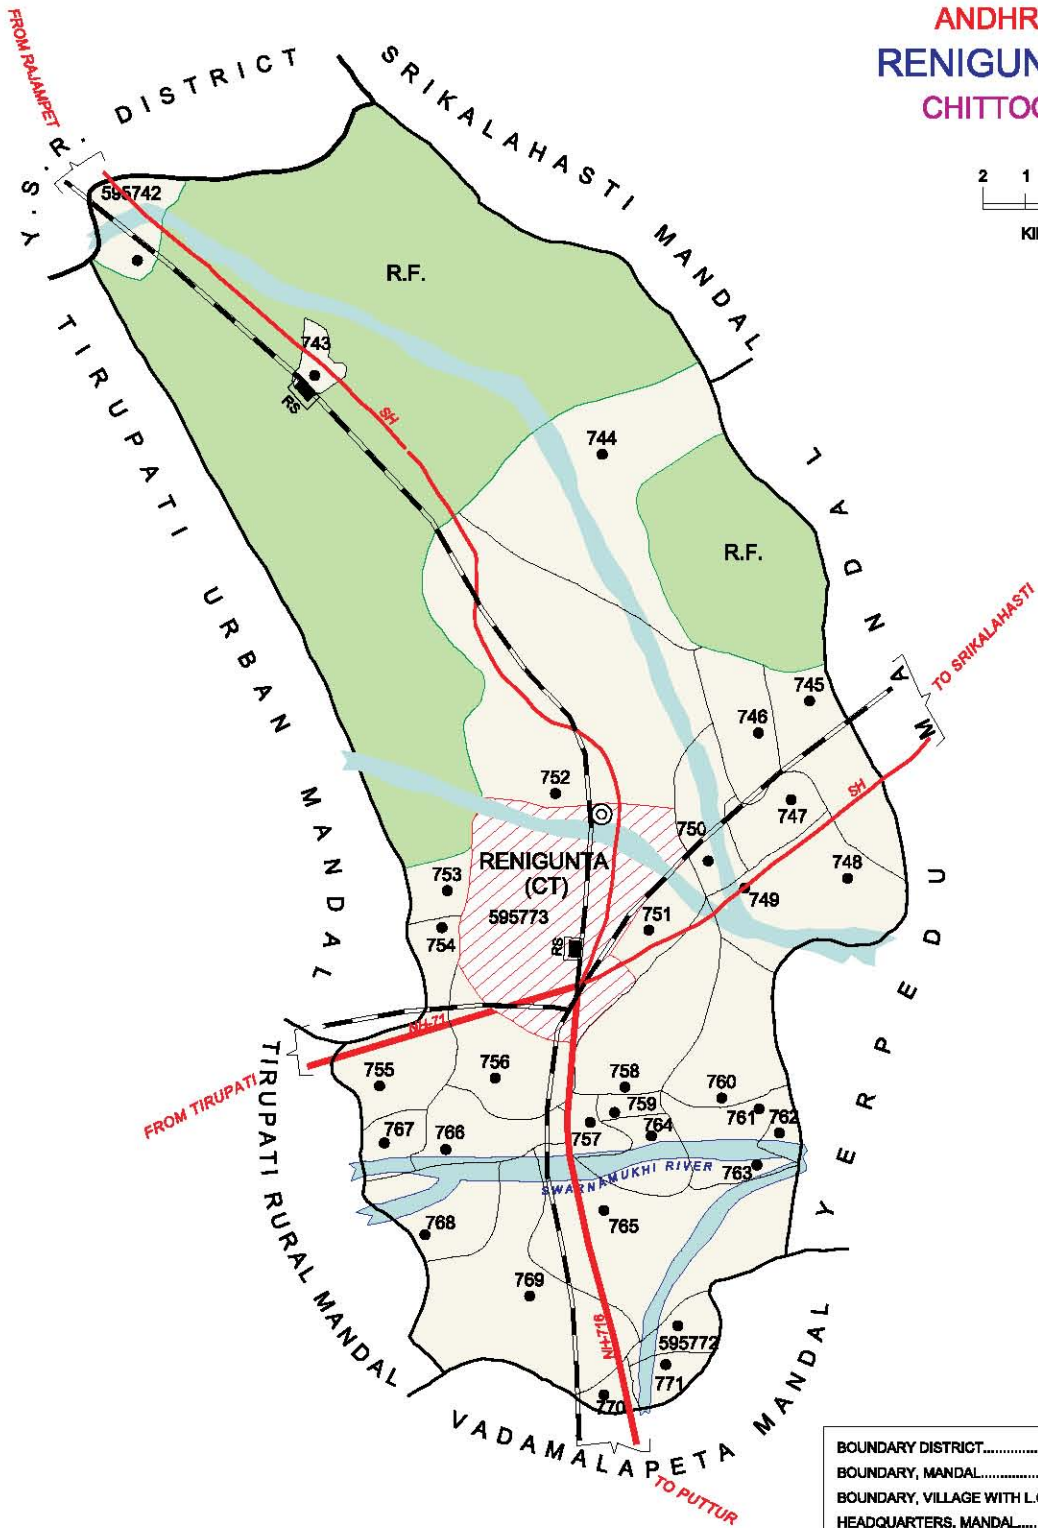

INDIA
ANDHRA PRADESH
RENIGUNTA MANDAL
CHITTOOR DISTRICT

No. OF TOWNS : 1
No. OF VILLAGES : 31
DISTANCE FROM Dist. H.Qrts.
TO MANDAL H.Qrts. : 76 Kms.

BOUNDARY DISTRICT.....	—————
BOUNDARY, MANDAL.....	—————
BOUNDARY, VILLAGE WITH L.C. No.....	595742
HEADQUARTERS, MANDAL.....	⊙
NATIONAL HIGHWAY.....	NH-716
STATE HIGHWAY.....	SH
RAILWAY LINE WITH STATION, BROAD GAUGE.....	RS
RIVER / STREAM / TANK.....	~~~~~
FOREST.....	R.F.
CENSUS TOWN WITH L.C. No.....	595773