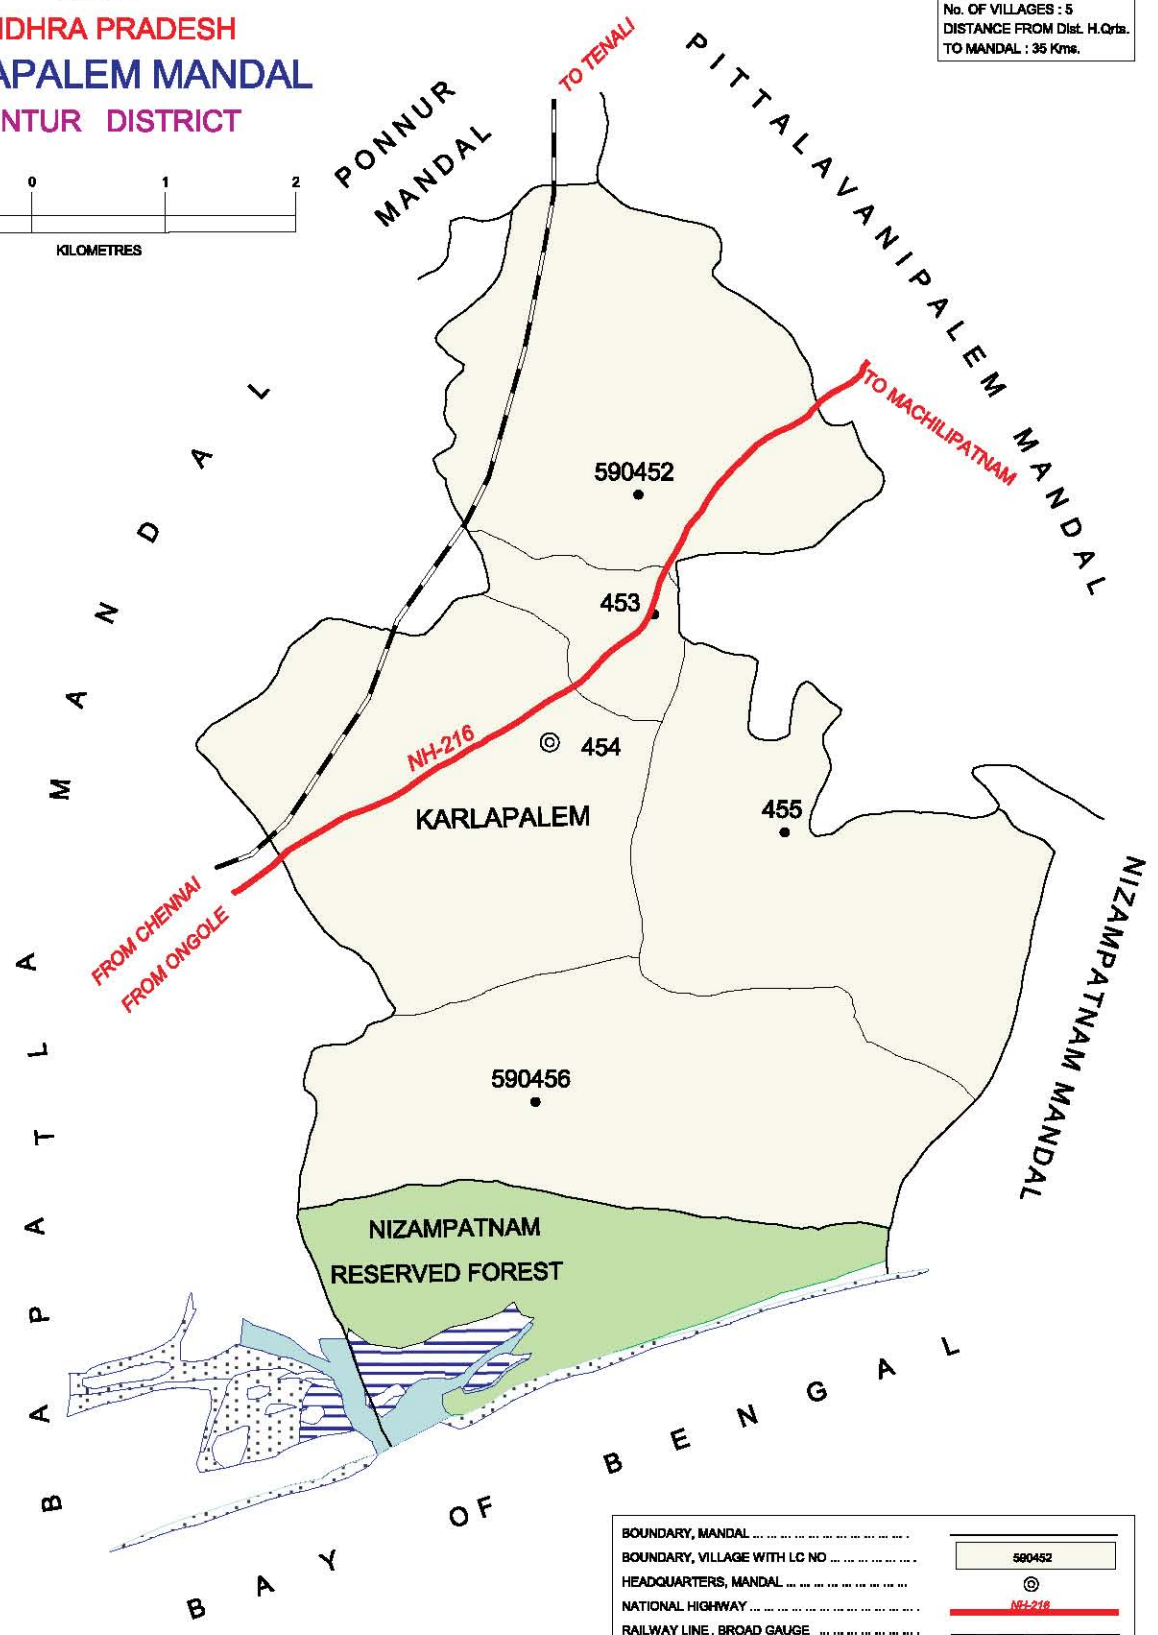

INDIA
ANDHRA PRADESH
KARLAPALEM MANDAL
GUNTUR DISTRICT

No. OF TOWNS : NIL
No. OF VILLAGES : 5
DISTANCE FROM Dist. H. Qrts.
TO MANDAL : 35 Kms.

BOUNDARY, MANDAL	
BOUNDARY, VILLAGE WITH LC NO	
HEADQUARTERS, MANDAL	
NATIONAL HIGHWAY	
RAILWAY LINE, BROAD GAUGE	
RIVER / STREAM / TANK	
FOREST