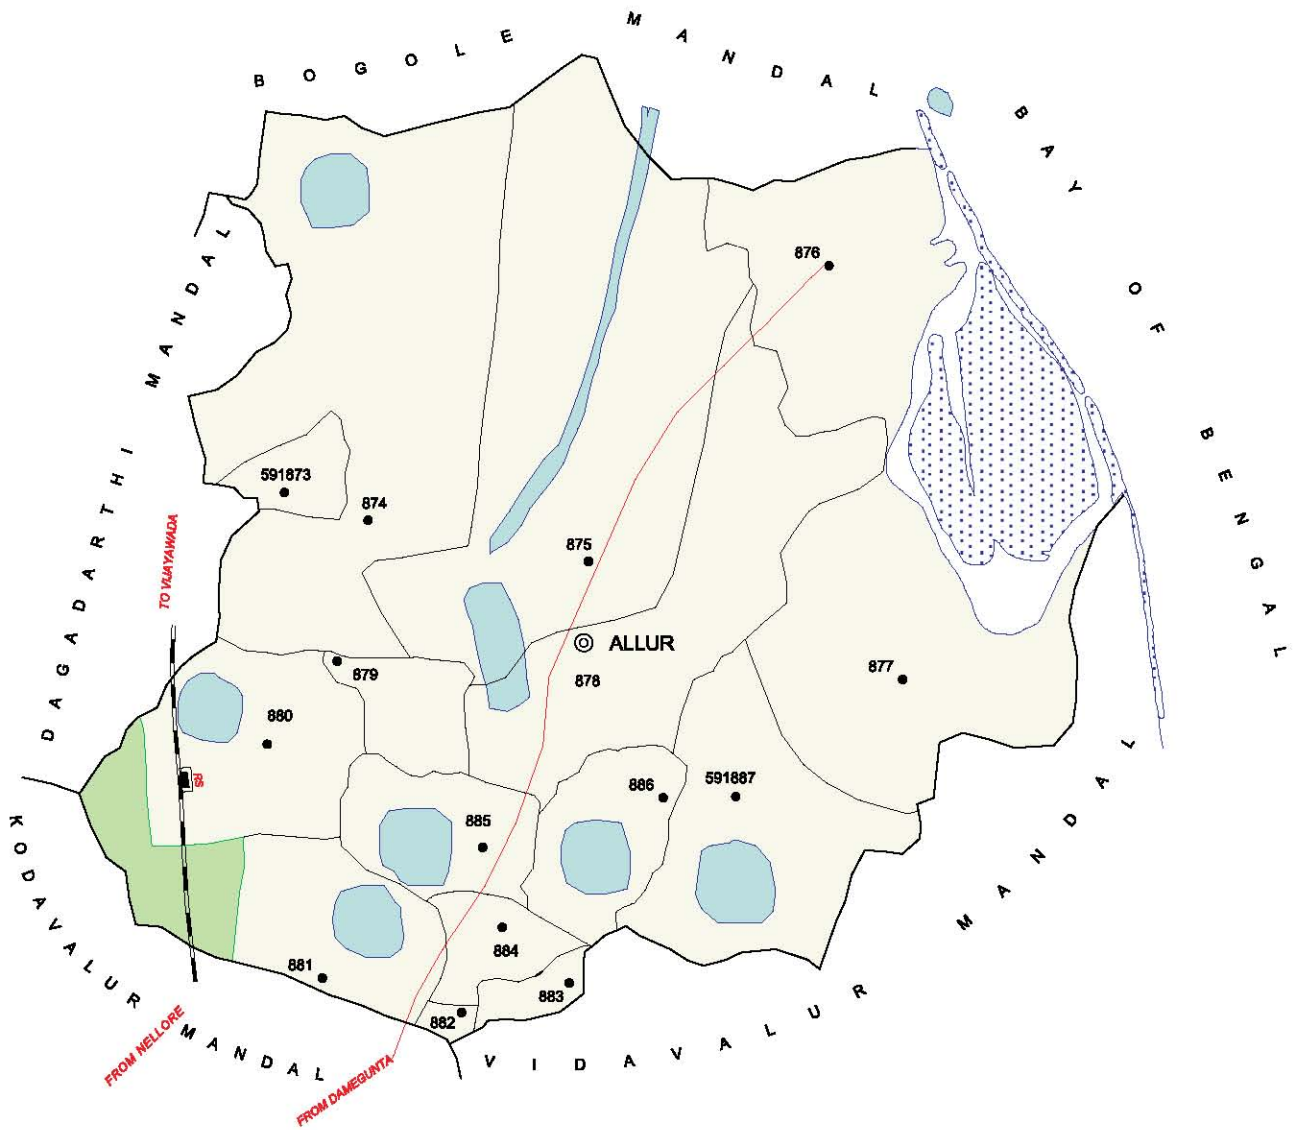

INDIA
ANDHRA PRADESH
ALLUR MANDAL
SRI POTTI SRIRAMULU NELLORE DISTRICT

No. OF TOWNS : NIL
No. OF VILLAGES : 15
DISTANCE FROM Dist. H.Qtrs.
TO MANDAL : 32 Kms.

BOUNDARY, MANDAL	—————
BOUNDARY, VILLAGE WITH L.C.No.....	591887
HEADQUARTERS, MANDAL	⊙
OTHER IMPORTANT ROADS.....	— RS —
RAILWAY LINE WITH STATION, BROAD GAUGE	— RS —
RIVER/STREAM/TANK.....	
RESERVE FOREST