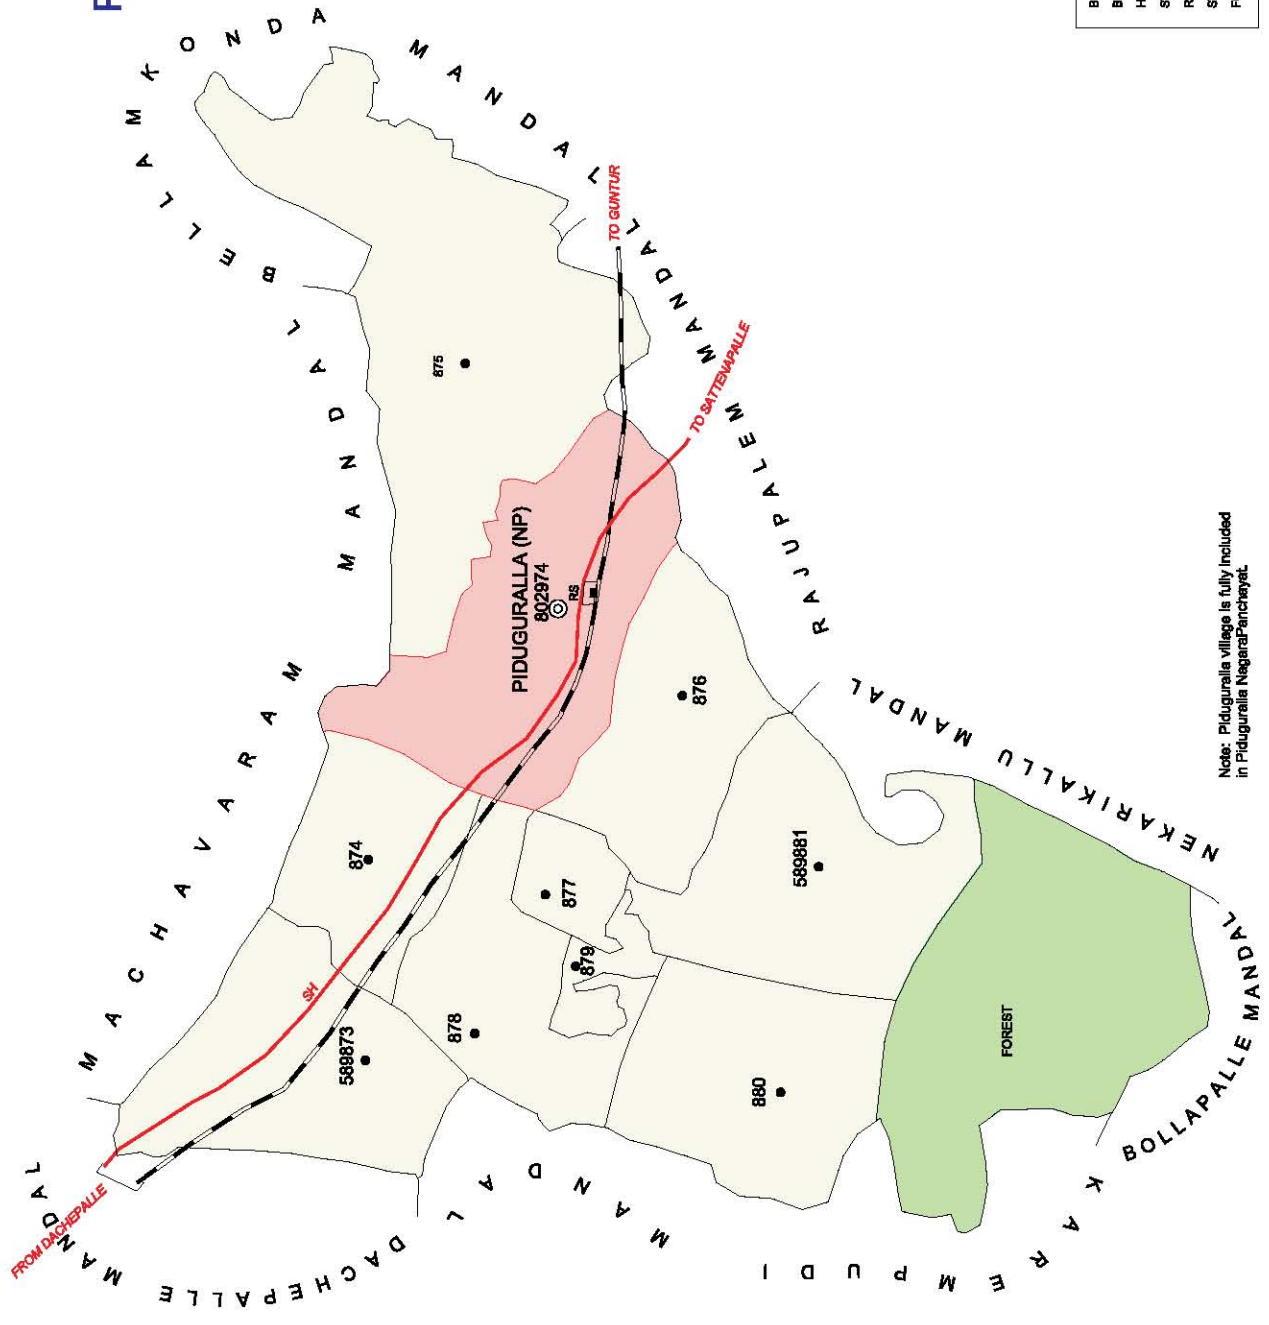

INDIA
ANDHRA PRADESH
PIDUGURALLA MANDAL
GUNTUR DISTRICT

No. OF TOWNS : 1
No. OF VILLAGES : 9
DISTANCE FROM Dist. H. Qtrs.
TO MANDAL H. Qtrs. 53 Kms.

BOUNDARY, MANDAL	.....
BOUNDARY, VILLAGE WITH L.C. NO.	.....
HEADQUARTERS, MANDAL	◎
STATE HIGHWAY	— SV —
RAILWAY LINE WITH STATION, BROAD GAUGE	— RS —
STATUTORY TOWN WITH L.C. NO.	.....
FOREST	.....

Note: Piduguralla village is fully included in Piduguralla NagaraPanchayat.