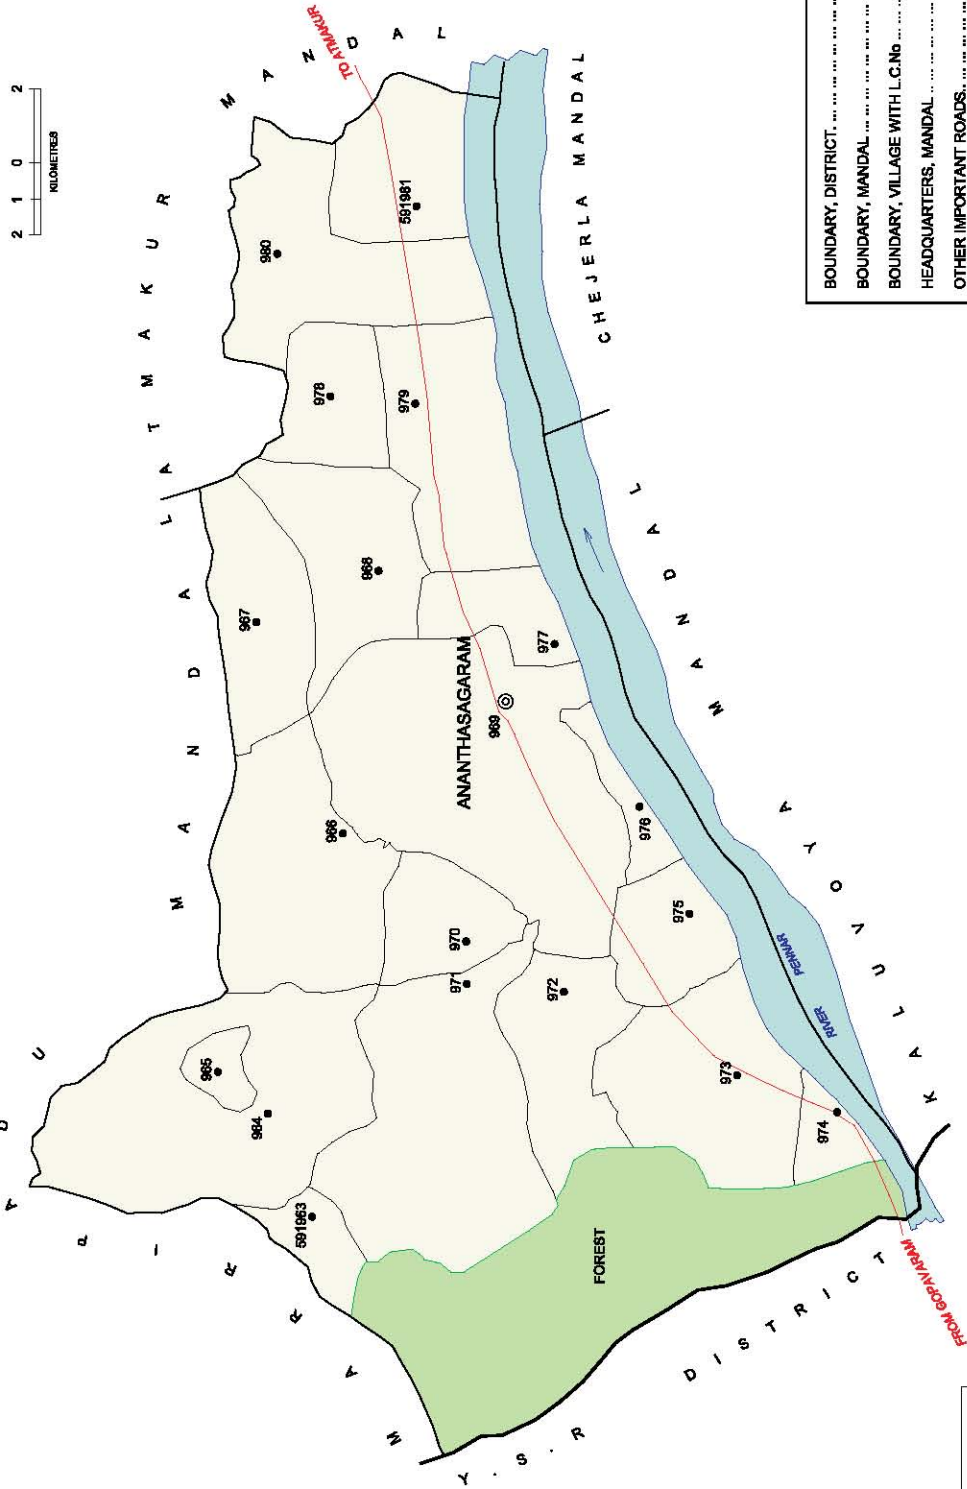

INDIA
ANDHRA PRADESH
ANANTHASAGARAM MANDAL
SRI POTTI SRIRAMULU NELLORE DISTRICT

BOUNDARY, DISTRICT.	.....
BOUNDARY, MANDAL.	.....
BOUNDARY, VILLAGE WITH L.C.No	.....
HEADQUARTERS, MANDAL	⊙
OTHER IMPORTANT ROADS.	.....
RIVER /STREAM/TANK.	.....
FOREST.	.....

No. OF TOWNS : NIL
No. OF VILLAGES : 19
DISTANCE FROM Dist. H.Ctrs.
TO MANDAL : 80 Kms.