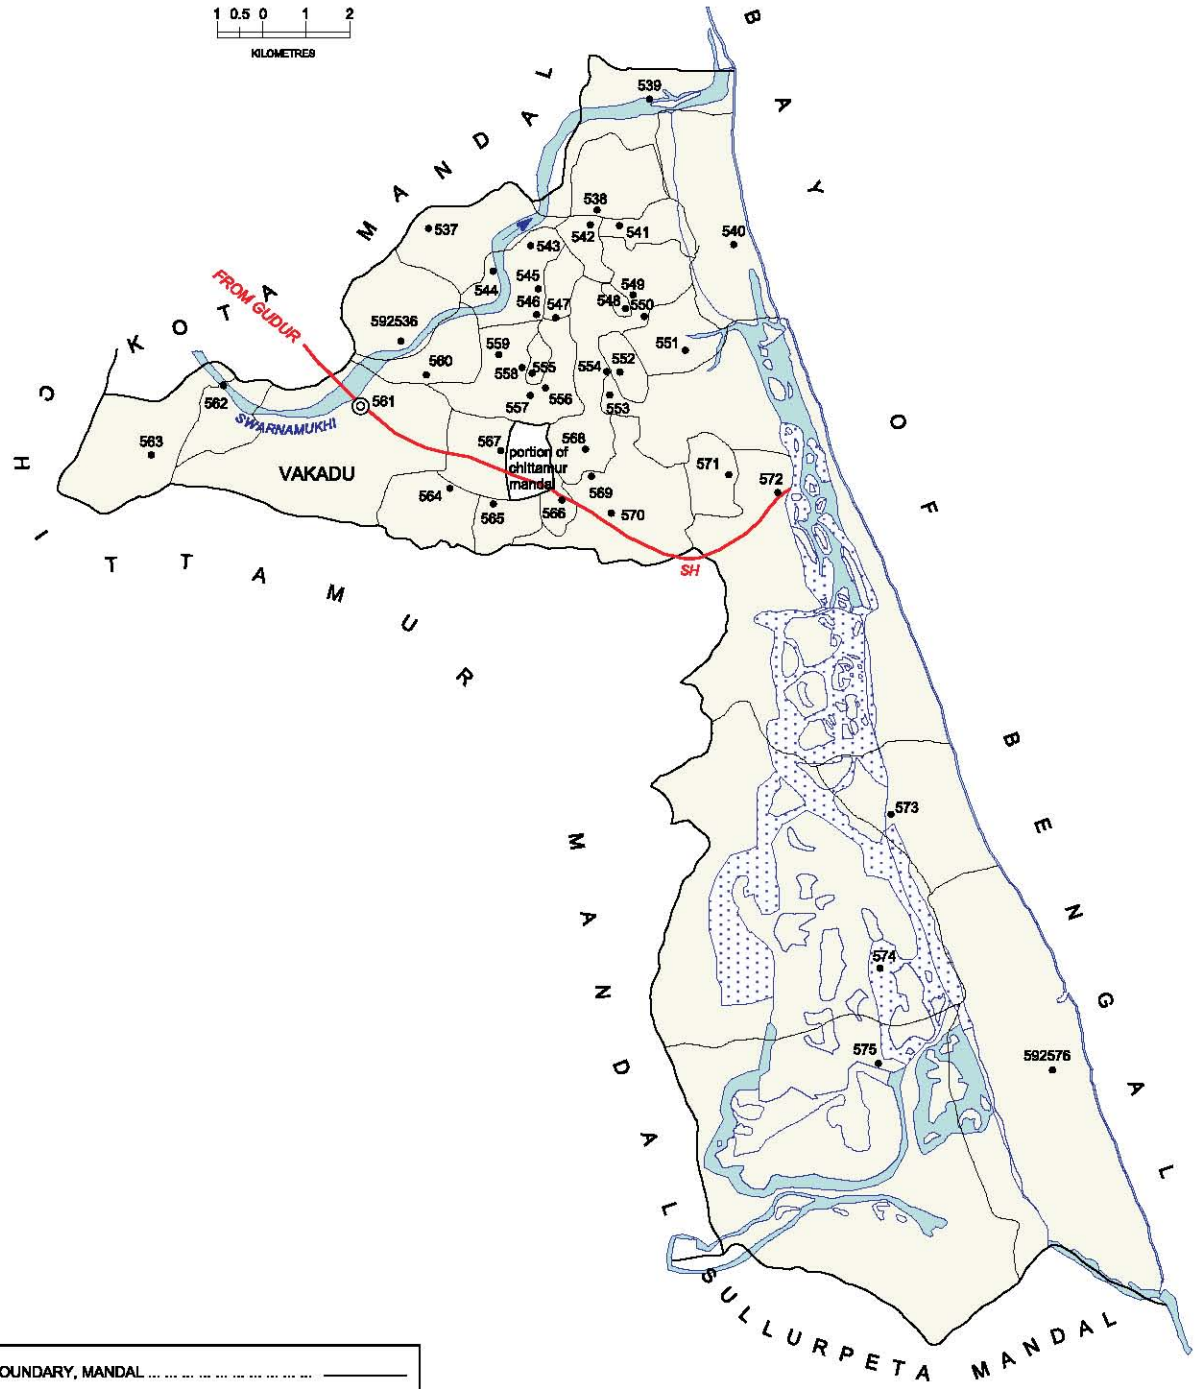

INDIA
ANDHRA PRADESH
VAKADU MANDAL
SRI POTTI SRIRAMULU NELLORE DISTRICT

BOUNDARY, MANDAL	—————
BOUNDARY, VILLAGE WITH L.C.No	582576
HEADQUARTERS, MANDAL	⊙
STATE HIGHWAY	SH
RIVER/STREAM/TANK	

No. OF TOWNS : NIL
No. OF VILLAGES : 41
DISTANCE FROM Dist. H.Qtrs.
TO MANDAL : 70 Kms.