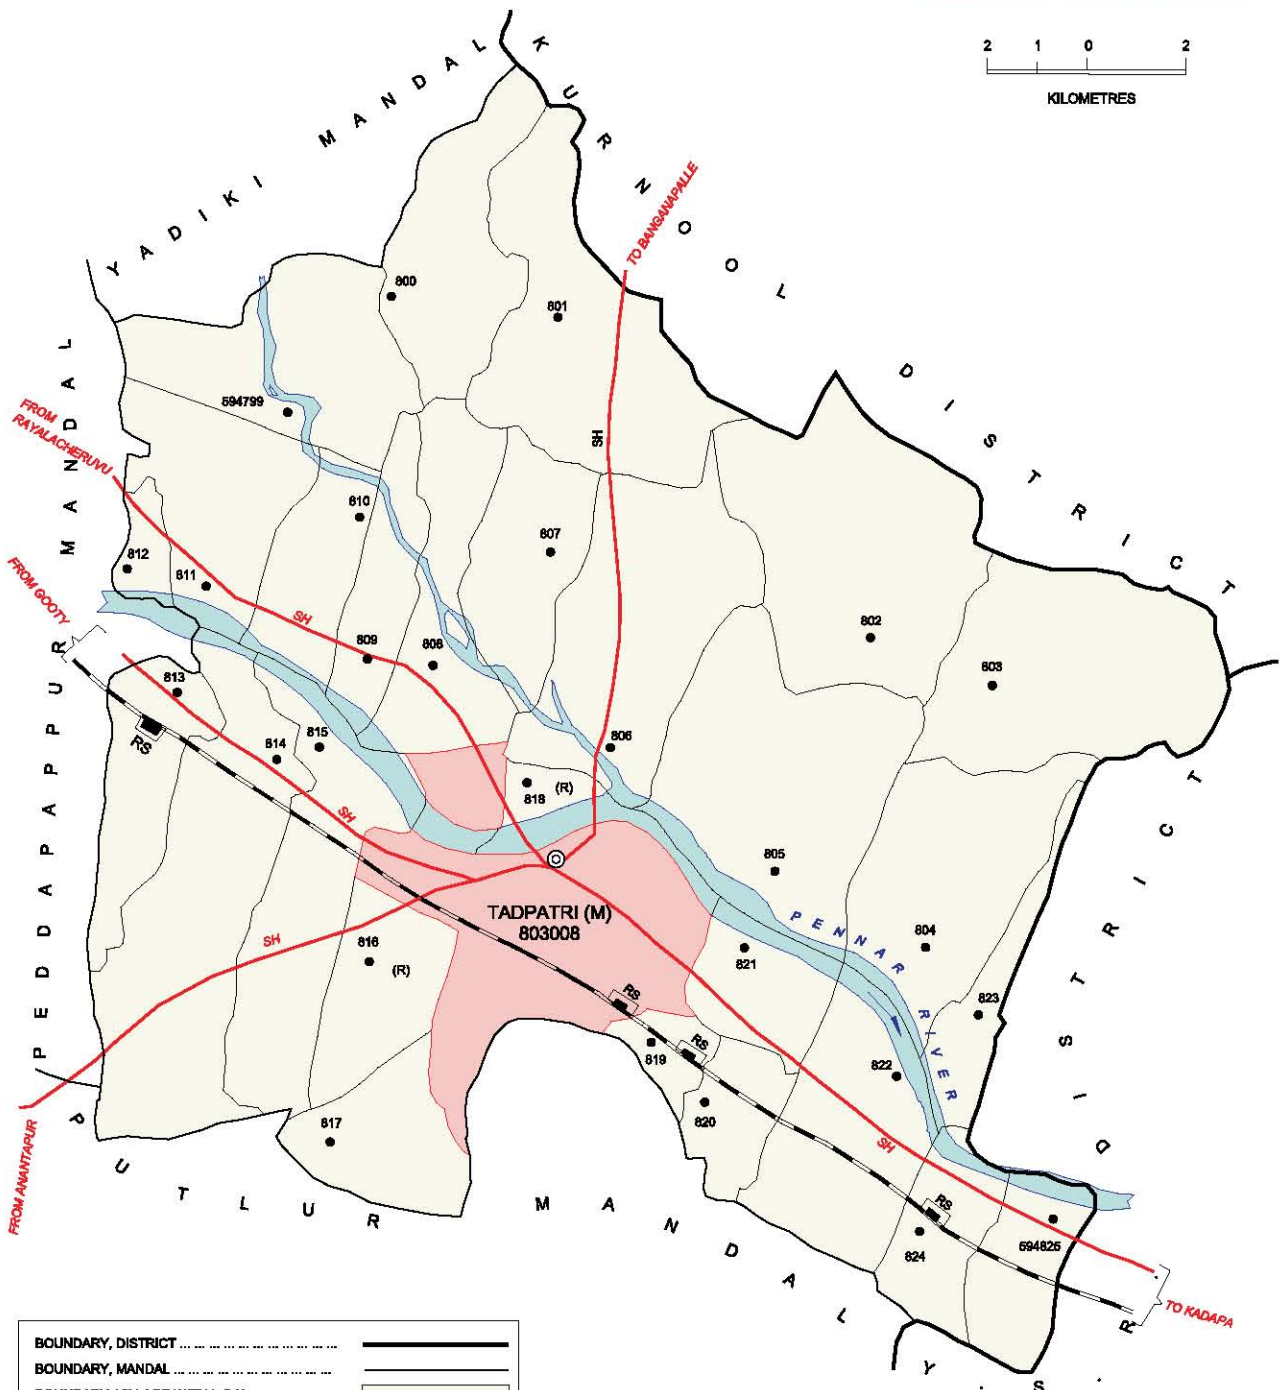

No. OF TOWNS : 1  
 No. OF VILLAGES : 27  
 DISTANCE FROM Diet H.Qrts.  
 TO MANDAL H.Qrts. : 64 Kms.

INDIA  
 ANDHRA PRADESH  
**TADPATRI MANDAL**  
 ANANTAPUR DISTRICT

BOUNDARY, DISTRICT .....	—————
BOUNDARY, MANDAL .....	—————
BOUNDARY, VILLAGE WITH L C No. ....	594799
HEADQUARTERS, MANDAL .....	⊙
STATE HIGHWAY .....	SH
RAILWAY LINE WITH STATION: BROAD GAUGE ...	RS
STATUTORY TOWN WITH L C No. ....	803008
RIVER / STREAM / TANK .....	