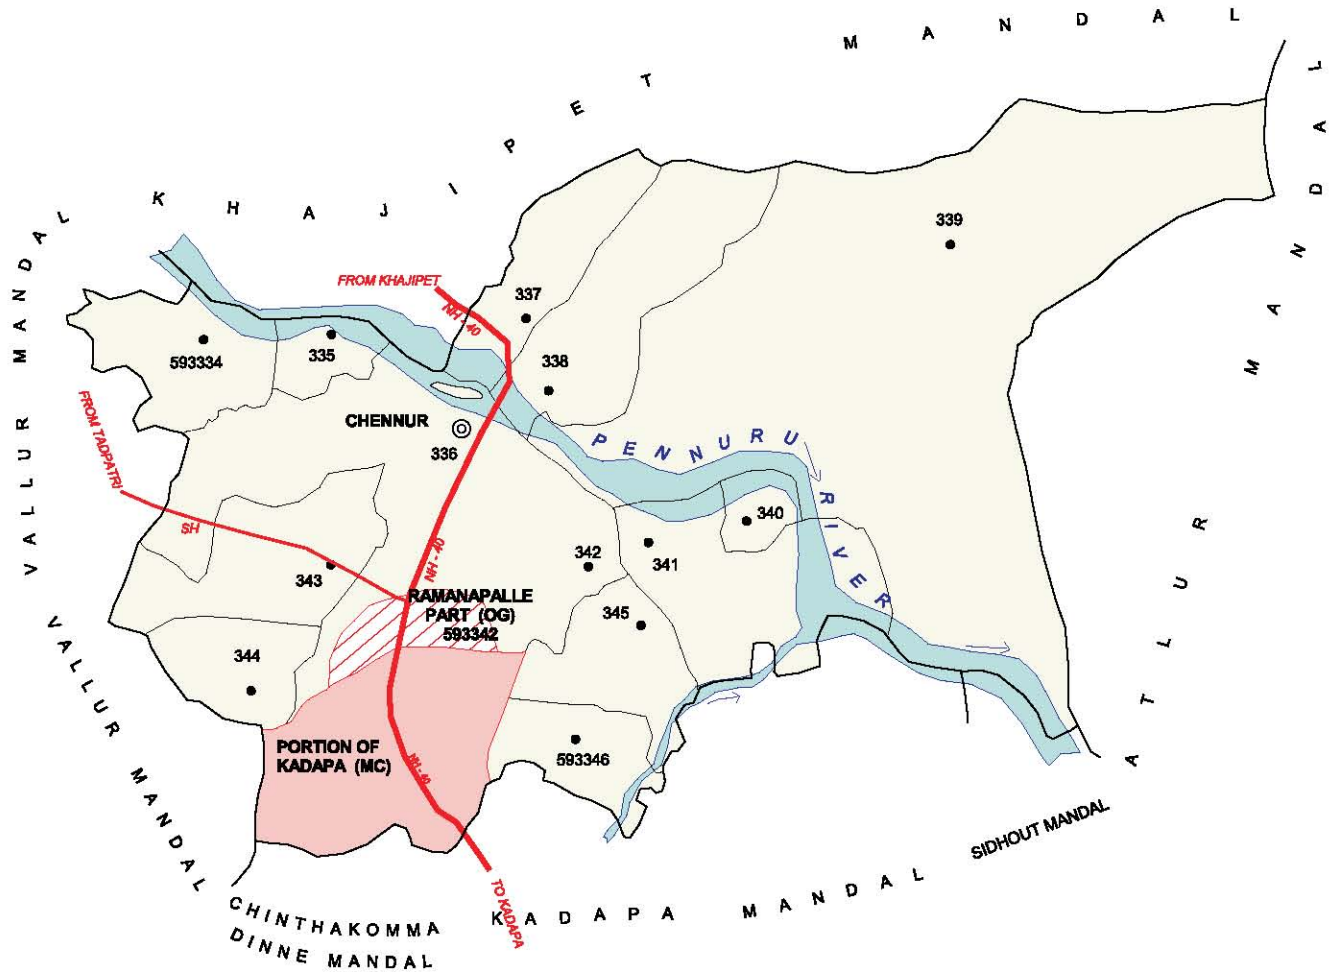

INDIA
ANDHRA PRADESH
CHENNUR MANDAL
Y.S.R. DISTRICT

NO. OF TOWNS : NIL
NO. OF VILLAGES : 13
DISTANCE FROM DIST. H. Qrts.
TO MANDAL : 10 Kms.

Note :- Rudrabharathipeta and Chinnamac-
hupalle villages are merged with
Kadapa Municipal Corporation.
Ramanapalle (342) village is partly O.G.
to Kadapa Municipal Corporation.

BOUNDARY, MANDAL	.....
BOUNDARY, VILLAGE WITH LCNo	593348
HEAD QUARTERS, MANDAL	⊙
NATIONAL HIGHWAY	NH-70
STATE HIGHWAY	SH
RIVER / STREAM / TANK	
STATUTORY TOWN WITH LCNo.	
CENSUS TOWN/ CG WITH LCNo.	593342