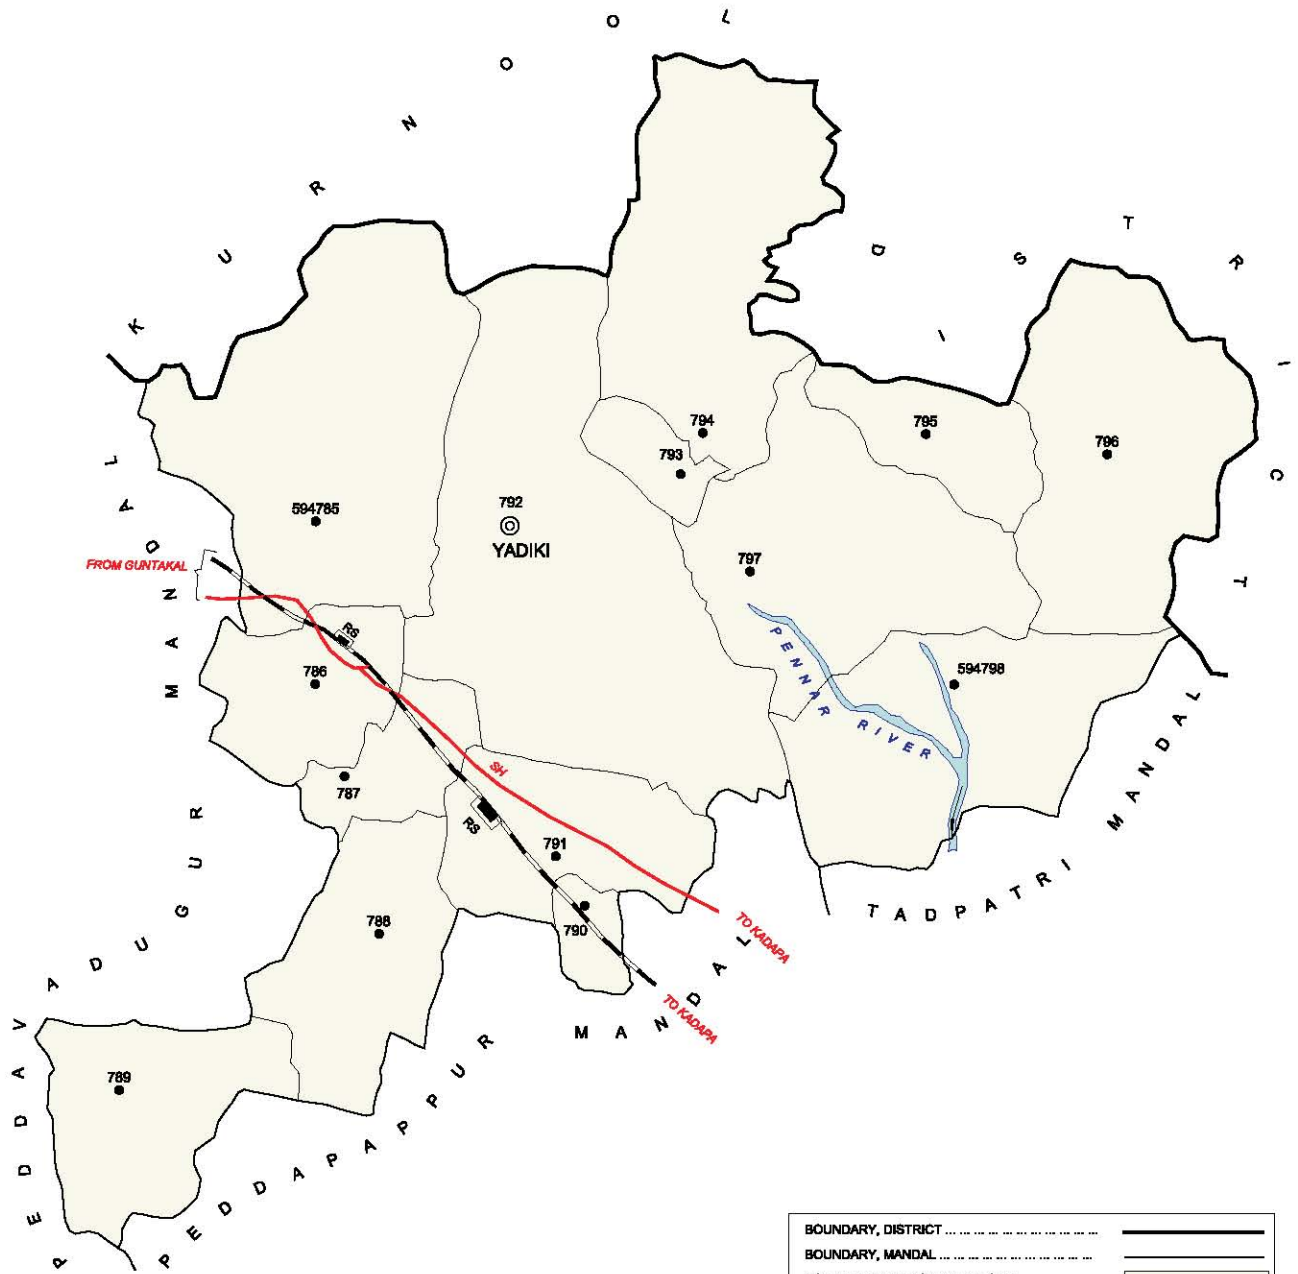

No. OF TOWNS : NIL
No. OF VILLAGES : 14
DISTANCE FROM Dist H.Qrts.
TO MANDAL H.Qrts. : 64 Kms.

INDIA
ANDHRA PRADESH
YADIKI MANDAL
ANANTAPUR DISTRICT

BOUNDARY, DISTRICT	—————
BOUNDARY, MANDAL	—————
BOUNDARY, VILLAGE WITH L.C.No.	—————
HEADQUARTERS, MANDAL	⊙
STATE HIGHWAY	—SH—
RAILWAY LINE WITH STATION: BROAD GAUGE	—RS—
RIVER / STREAM / TANK	~~~~~