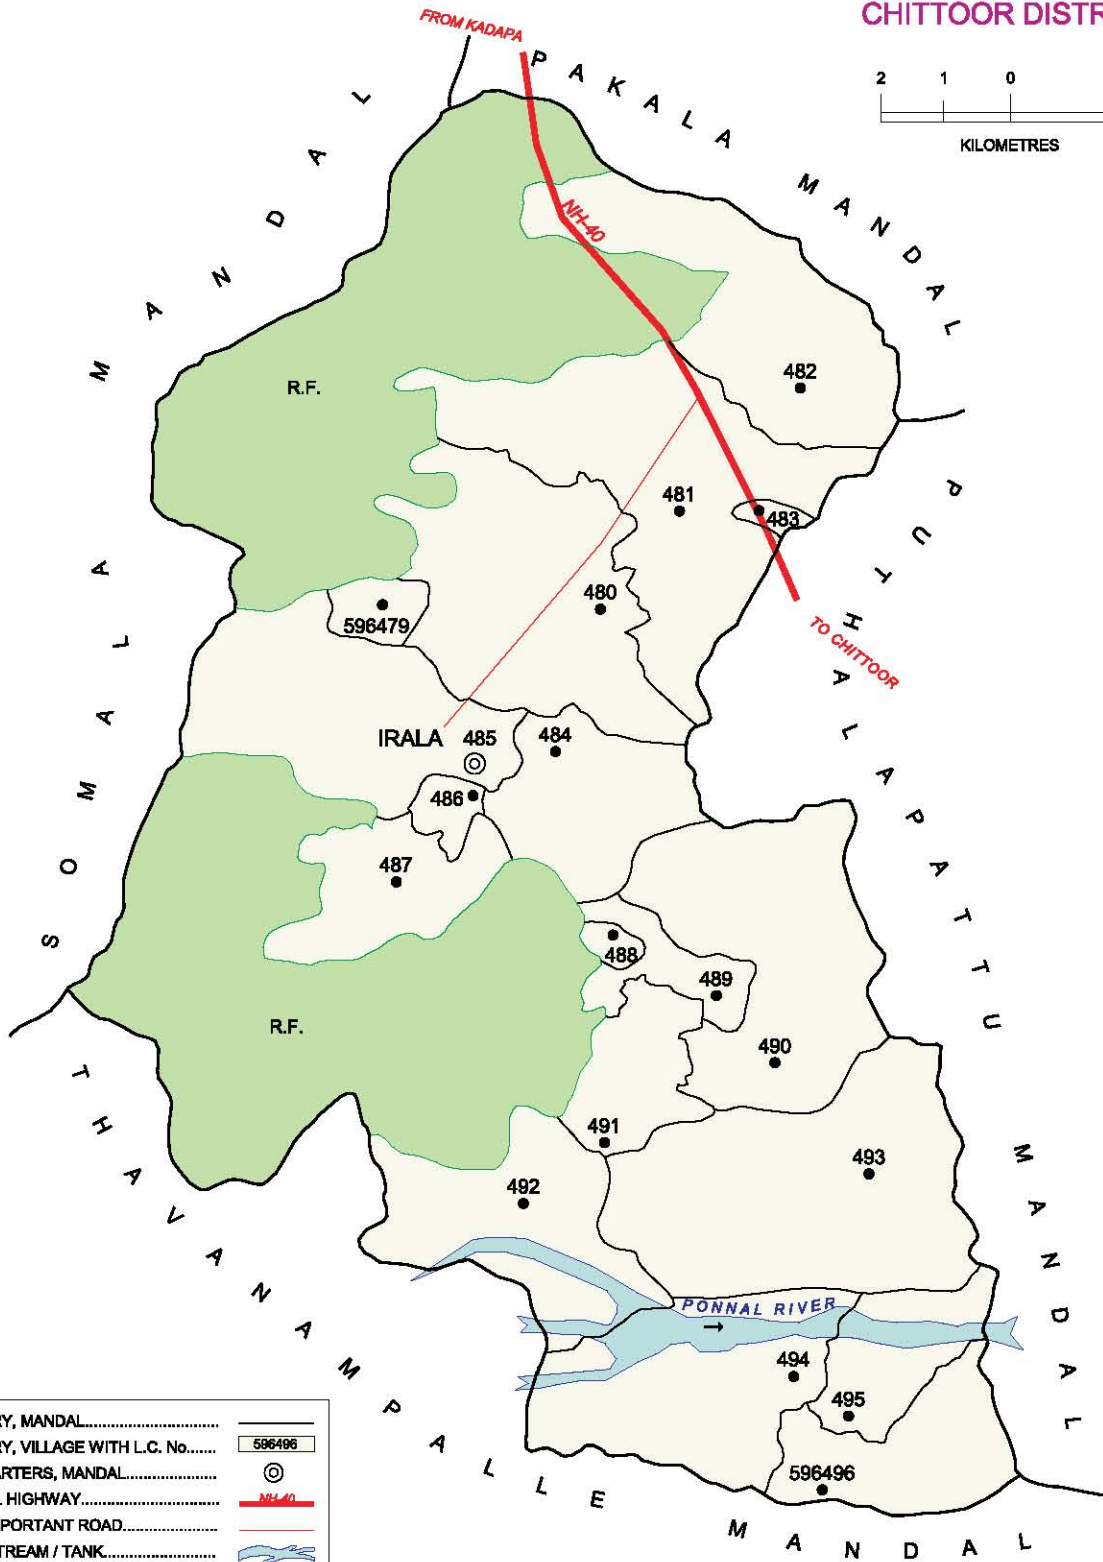

No. OF TOWNS : NIL
No. OF VILLAGES : 18
DISTANCE FROM Dist. H.Qrts.
TO MANDAL H.Qrts. : 28 Kms.

INDIA
ANDHRA PRADESH
IRALA MANDAL
CHITTOOR DISTRICT

BOUNDARY, MANDAL.....	—————
BOUNDARY, VILLAGE WITH L.C. No.....	596496
HEADQUARTERS, MANDAL.....	⊙
NATIONAL HIGHWAY.....	NH-40
OTHER IMPORTANT ROAD.....	—————
RIVER / STREAM / TANK.....	~~~~~
FOREST.....	R.F.