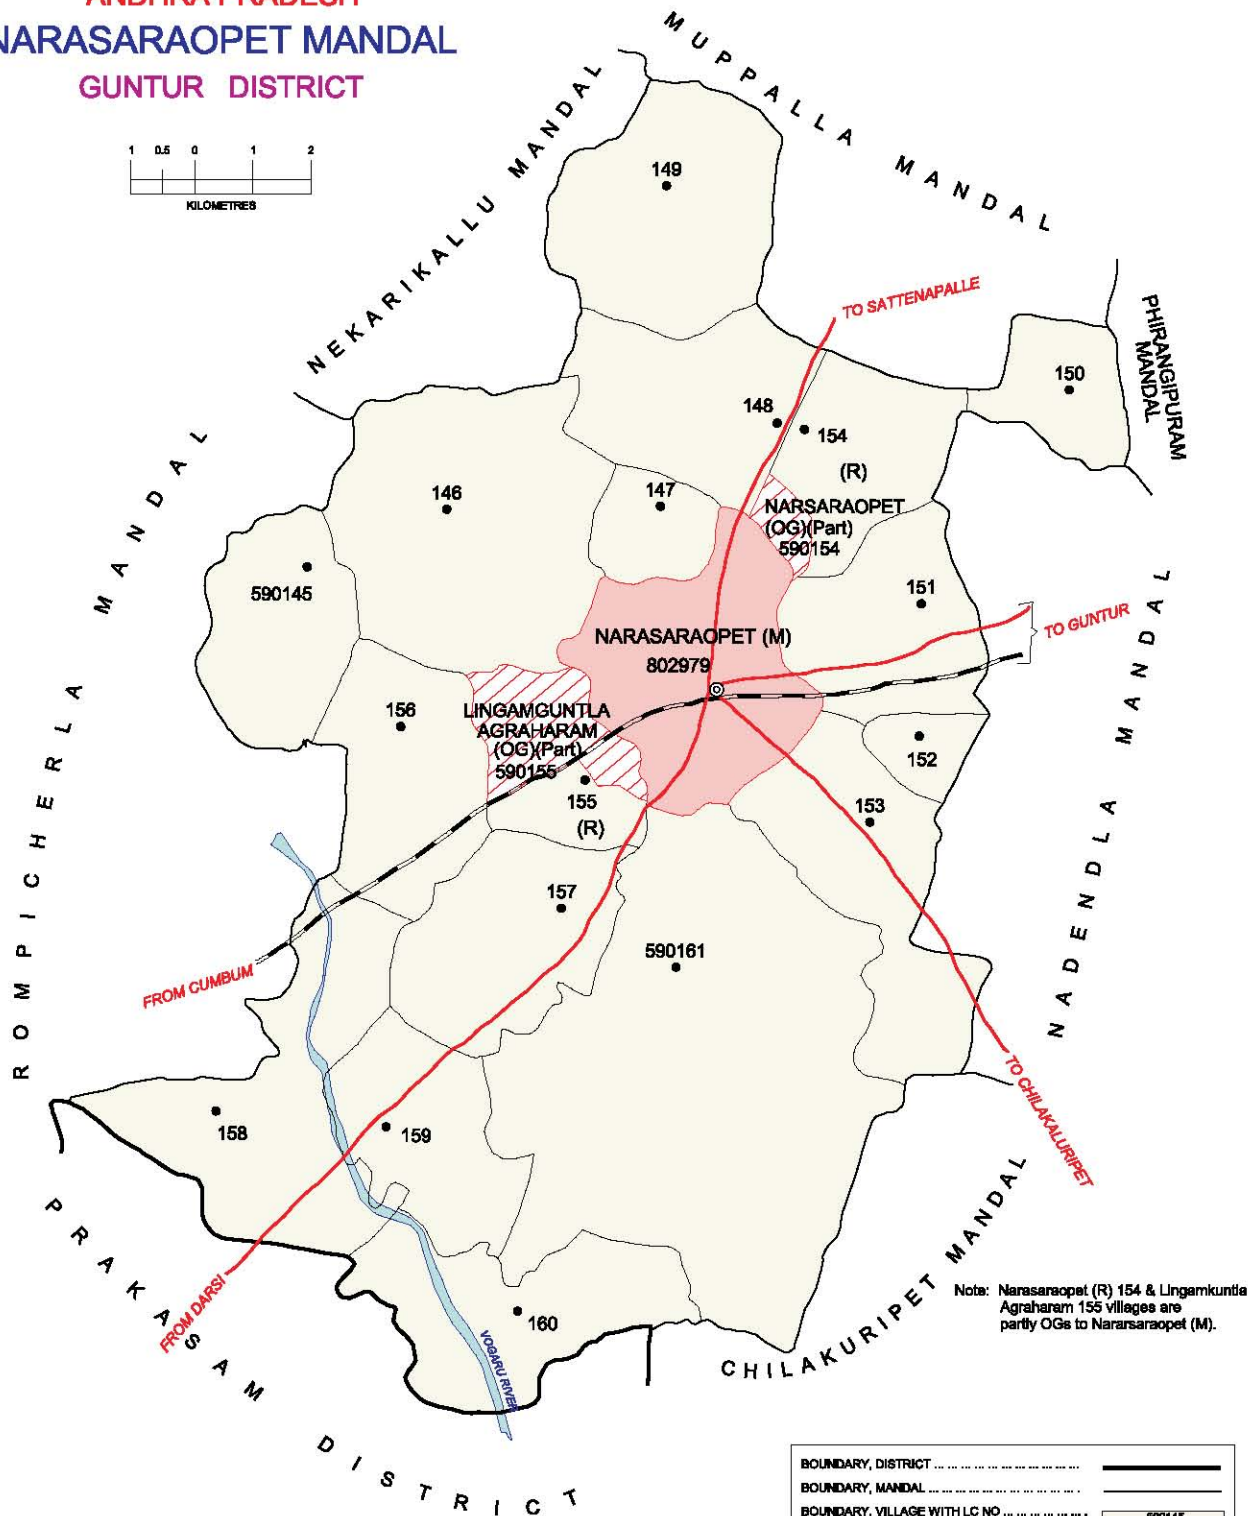

INDIA
ANDHRA PRADESH
NARASARAOPET MANDAL
GUNTUR DISTRICT

Note: Narasaraopet (R) 154 & Lingamkuntla Agraharam 155 villages are partly OGe to Narasaraopet (M).

No. OF TOWNS : 1
No. OF VILLAGES : 17
DISTANCE FROM Dist. H.Qtrs.
TO MANDAL H. Qtrs. : 40 Kms.

BOUNDARY, DISTRICT	—————
BOUNDARY, MANDAL	—————
BOUNDARY, VILLAGE WITH LC NO	590145
HEADQUARTERS, MANDAL	⊙
STATE HIGHWAY	SH
RAILWAY LINE WITH STATION, BROAD GAUGE	BS
RIVER / STREAM / TANK	~~~~~
STATUTORY TOWN WITH L.C.No	802979
CENSUS TOWN/OG WITH L.C No	590155