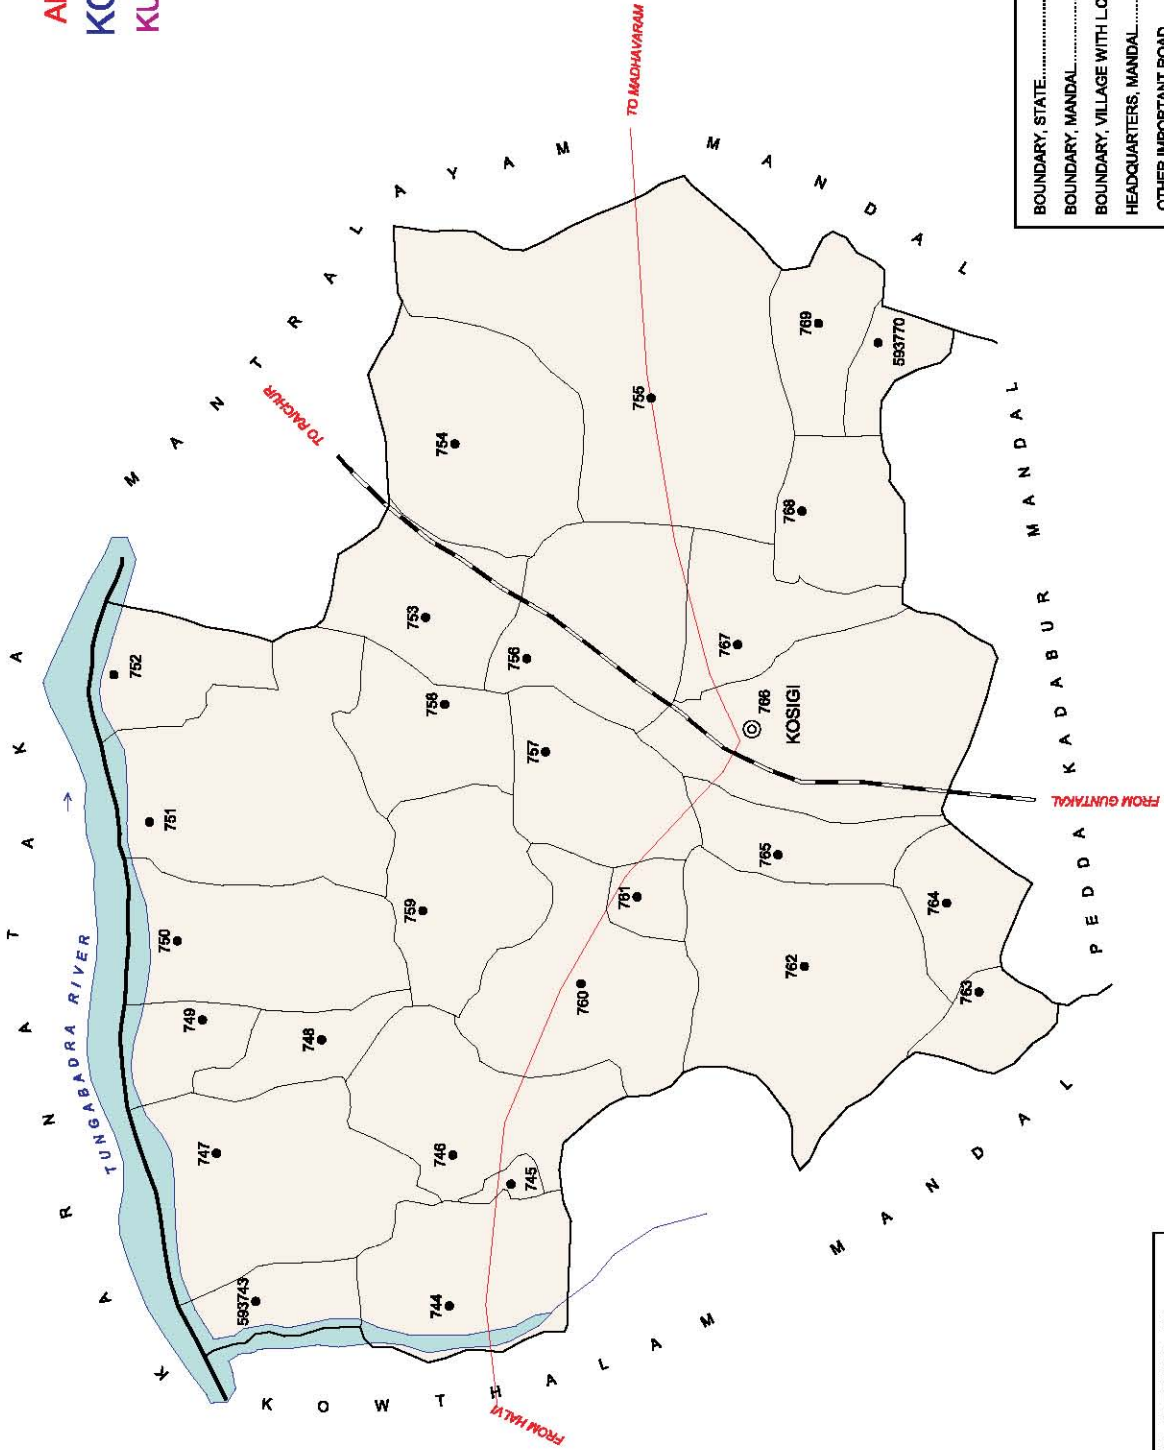

NO. OF TOWNS : NIL  
 NO. OF VILLAGES : 20  
 DISTANCE FROM Dist. H. Qtrs.  
 TO MANDAL H. Qtrs : 75 Kms.

**INDIA**  
**ANDHRA PRADESH**  
**KOSIGI MANDAL**  
**KURNOOL DISTRICT**

BOUNDARY, STATE.....	593770
BOUNDARY, MANDAL.....	⊙
BOUNDARY, VILLAGE WITH L.C. No.....	—
HEADQUARTERS, MANDAL.....	—
OTHER IMPORTANT ROAD.....	—
RAILWAYLINE, BROAD GAUGE.....	—
RIVER/STREAM/TANK.....	—