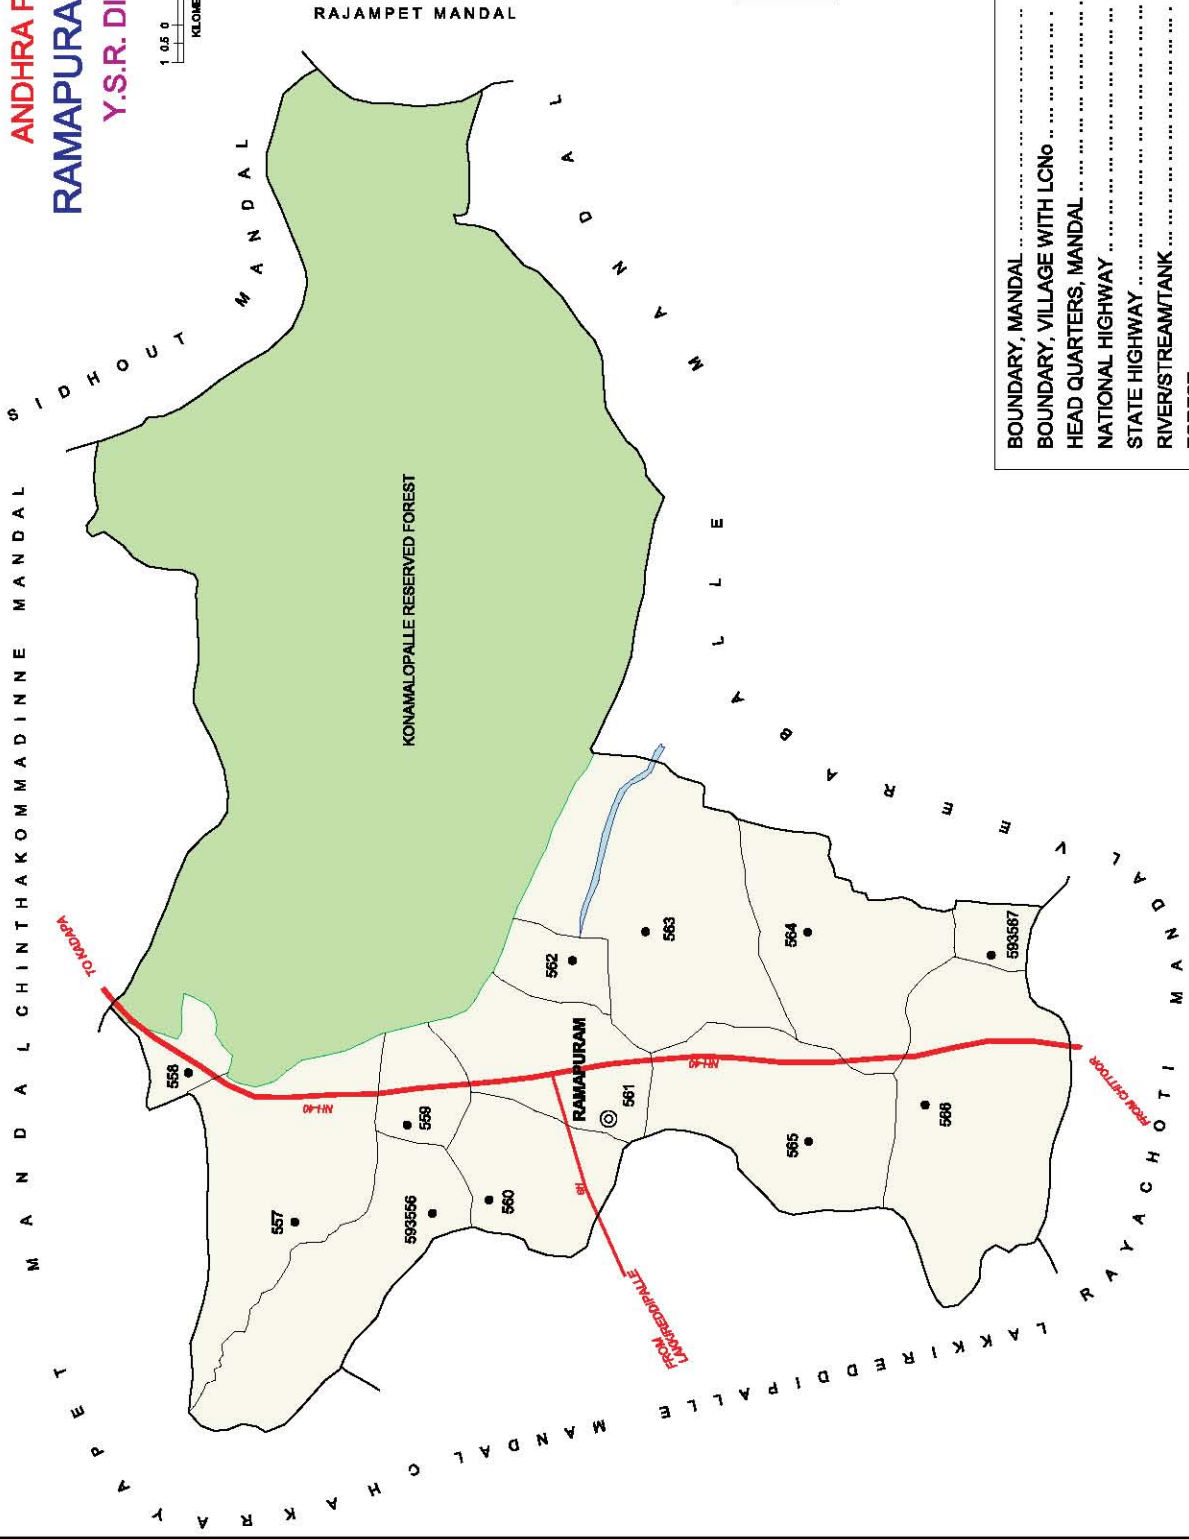

INDIA
ANDHRA PRADESH
RAMAPURAM MANDAL
Y.S.R. DISTRICT

NO. OF TOWNS : NIL
NO. OF VILLAGES : 12
DISTANCE FROM DIST. H. Qtrs.
TO MANDAL : 68 Kms

.....	563567
.....	⊙
.....	NH-40
.....	SH
.....	River/Stream/Tank
.....	RF

BOUNDARY, MANDAL .....

BOUNDARY, VILLAGE WITH LCNo .....

HEAD QUARTERS, MANDAL .....

NATIONAL HIGHWAY .....

STATE HIGHWAY .....

RIVER/STREAM/TANK .....

FOREST .....