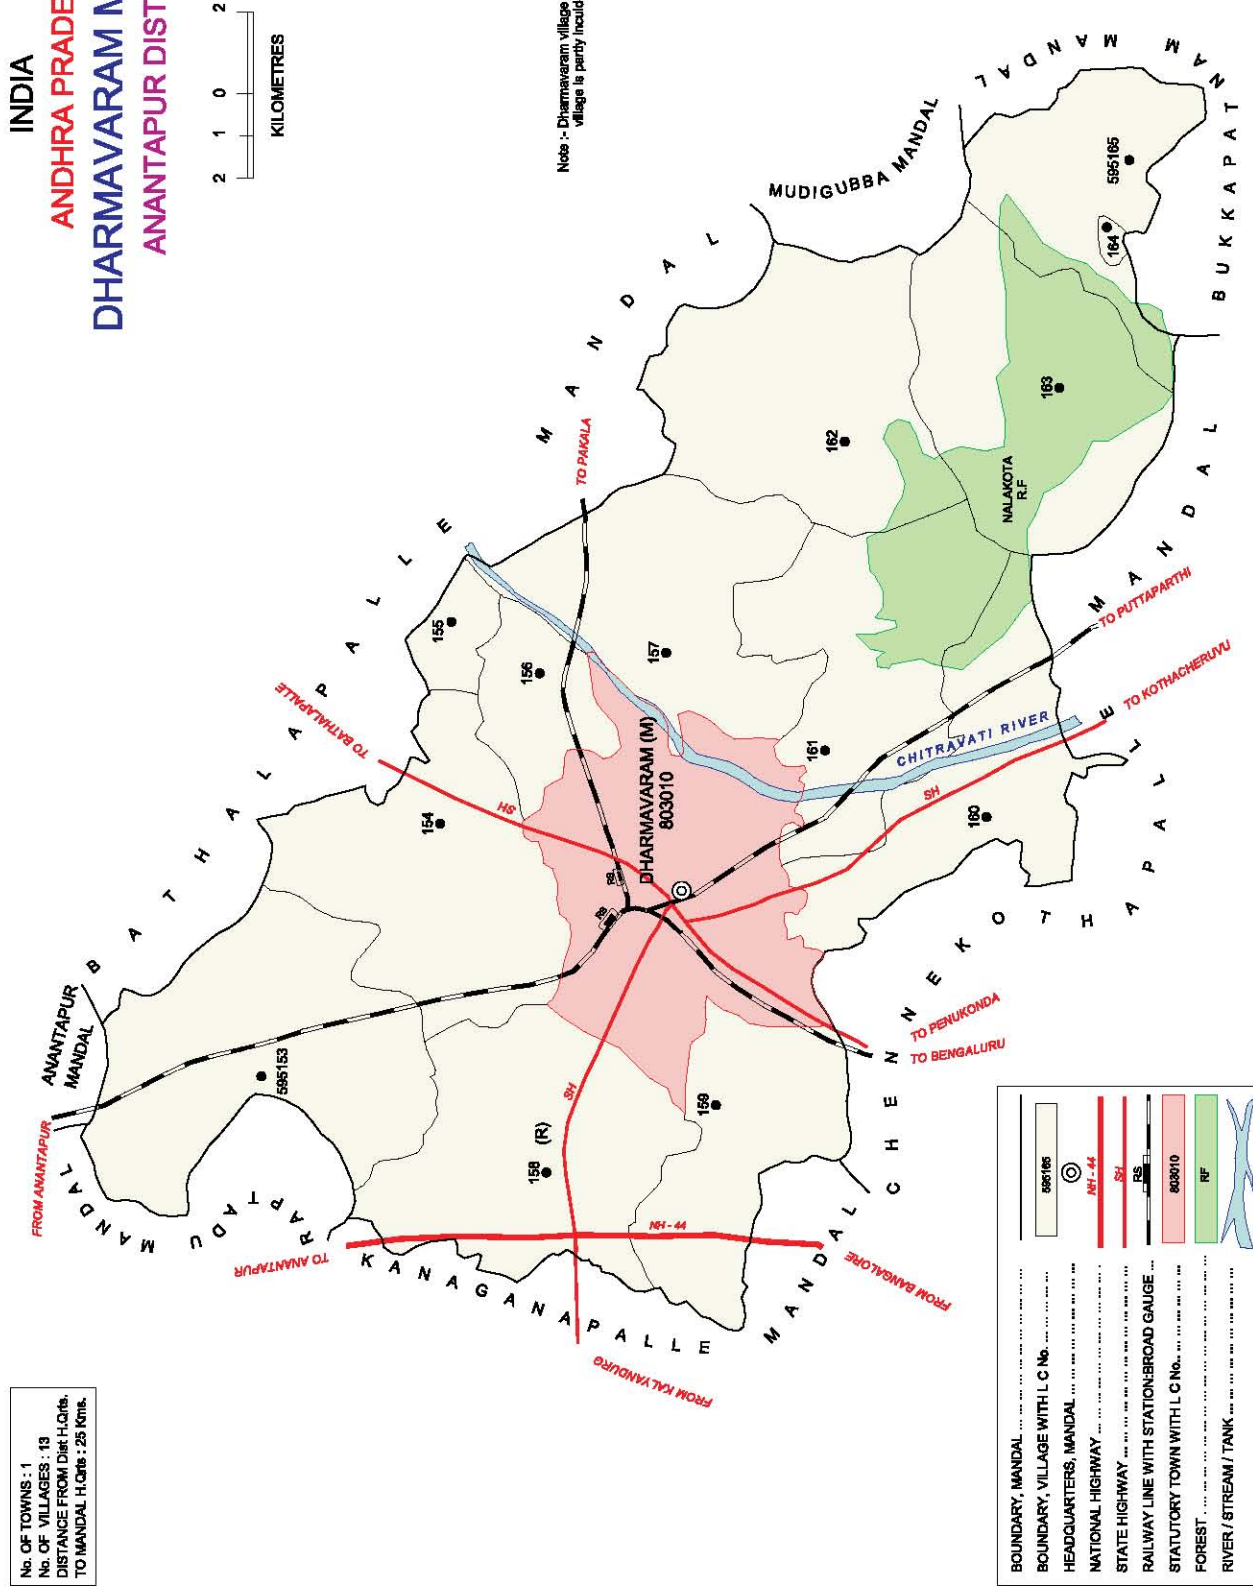

INDIA
ANDHRA PRADESH
DHARMAVARAM MANDAL
ANANTAPUR DISTRICT

Note :- Dharmavaram village is fully Kuruthuru (156) village is partly included in Dharmavaram (M).

No. of Towns : 1
No. of Villages : 13
DISTANCE FROM Dist. H. Qrs.
TO MANDAL H. Qrs : 25 Kms.

	BOUNDARY, MANDAL
	BOUNDARY, VILLAGE WITH L.C. No.
	HEADQUARTERS, MANDAL
	NATIONAL HIGHWAY
	STATE HIGHWAY
	RAILWAY LINE WITH STATION/BROAD GAUGE
	STATUTORY TOWN WITH L.C. No.
	FOREST
	RIVER / STREAM / TANK