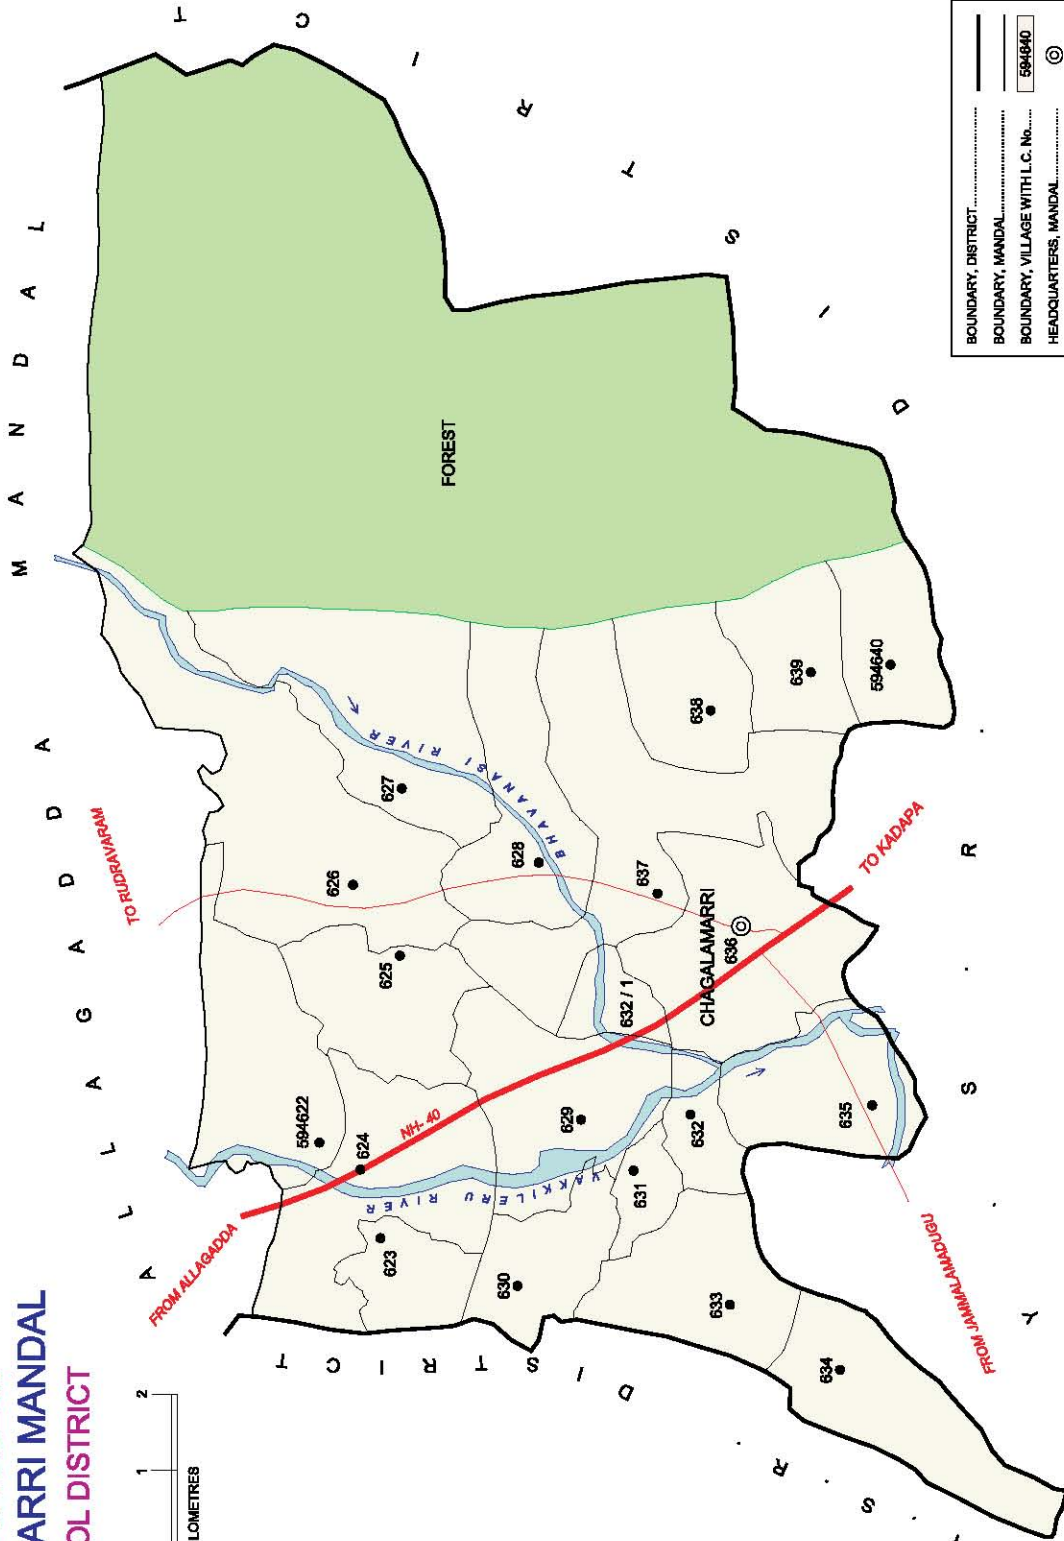

INDIA
ANDHRA PRADESH
CHAGALMARRI MANDAL
KURNOOL DISTRICT

BOUNDARY, DISTRICT.....	BOUNDARY, MANDAL.....	BOUNDARY, VILLAGE WITH L.C. No.....	HEADQUARTERS, MANDAL.....	NATIONAL HIGHWAY.....	OTHER IMPORTANT ROADS.....	RIVER/STREAM/TANK.....	FOREST.....
—————	—————	—————	⊙	— NH-40 —	—————	—————	—————

NO. OF TOWNS : NIL
NO. OF VILLAGES : 19
DISTANCE FROM Dist. H. Q. to
TO MANDAL H. Q. to : 102 Kms.