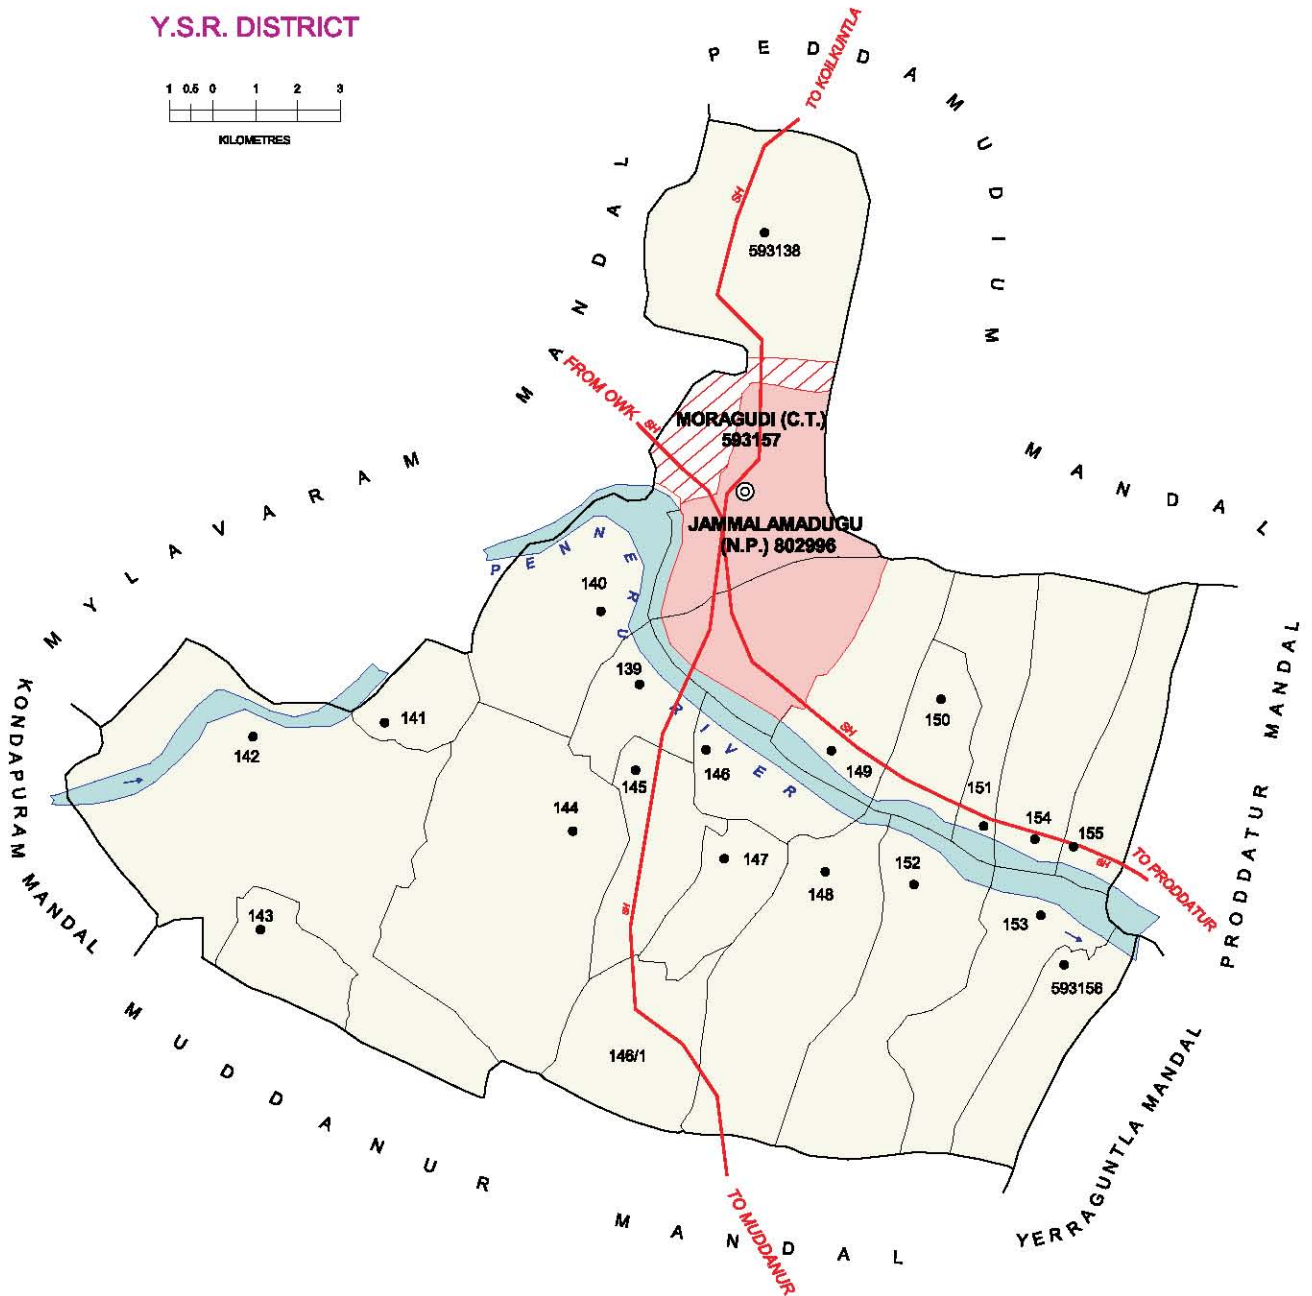

INDIA
ANDHRA PRADESH
JAMMALAMADUGU MANDAL
Y.S.R. DISTRICT

NO. OF TOWNS : 2
NO. OF VILLAGES : 19
DISTANCE FROM DIST. H. Qrts.
TO MANDAL H.Qrts.: 80 Kms.

BOUNDARY, MANDAL	593138
BOUNDARY, VILLAGE WITH LCNo	593157
HEAD QUARTERS, MANDAL	⊙
STATE HIGHWAY	SH
RIVER / STREAM / TANK	
STATUTORY TOWN WITH LCNo	802996
CENSUS TOWN WITH LCNo	593157