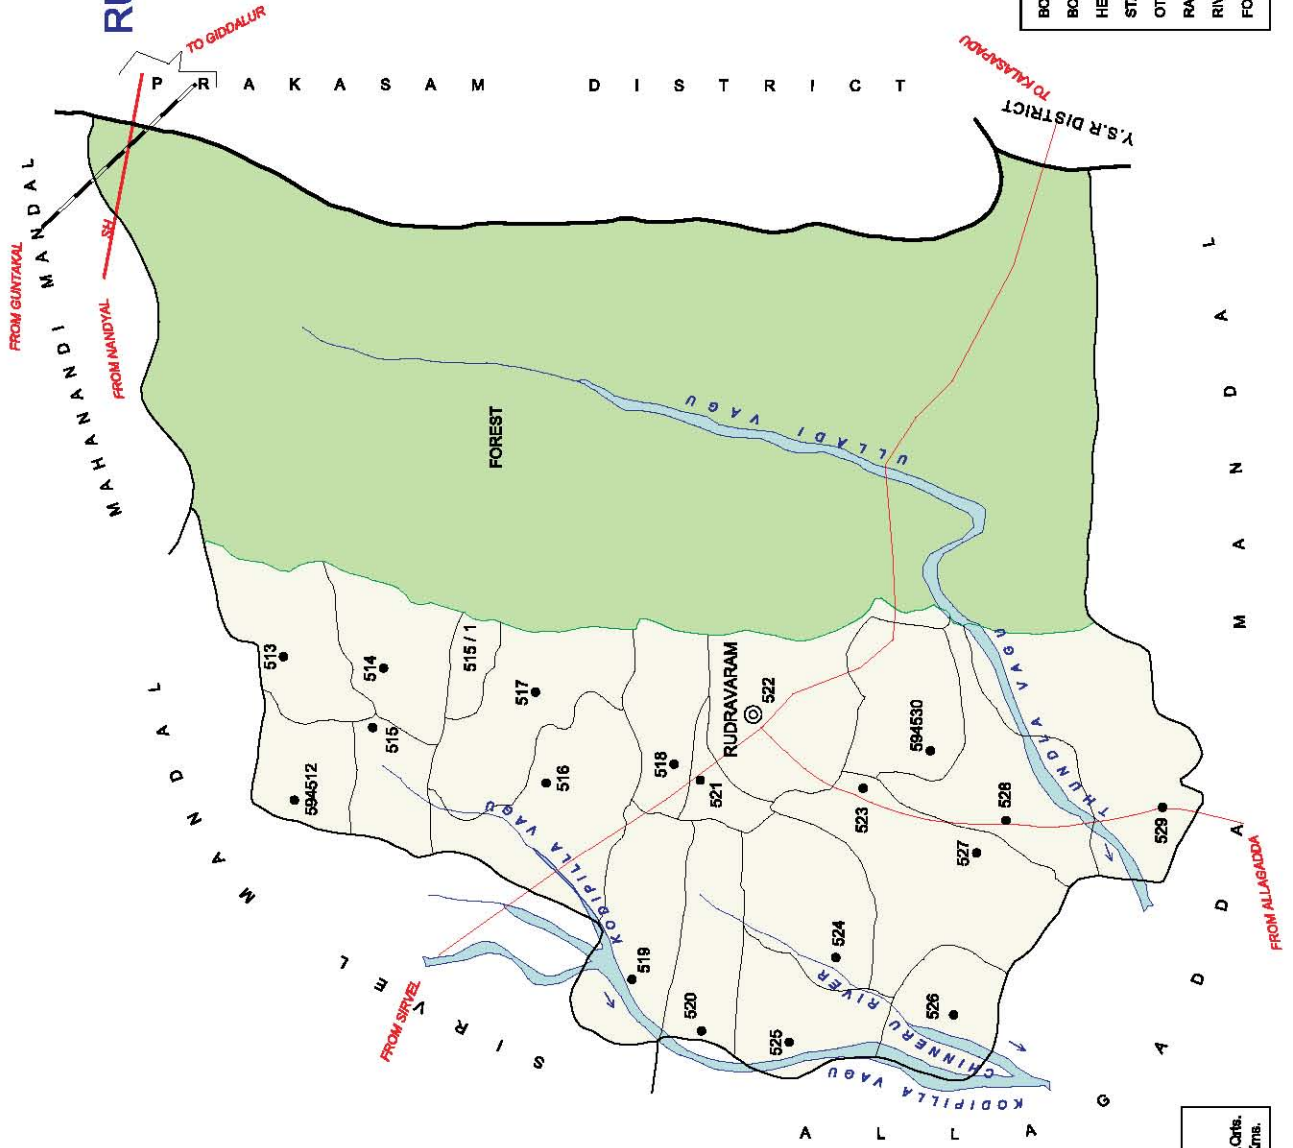

INDIA
ANDHRA PRADESH
RUDRAVARAM MANDAL
KURNOOL DISTRICT

BOUNDARY, MANDAL	.....
BOUNDARY, VILLAGE WITH L.C. No.	.....
HEADQUARTERS, MANDAL	⊙
STATE HIGHWAY	SH
OTHER IMPORTANT ROADS	.....
RAILWAYLINE, BROAD GAUGE	.....
RIVER/STREAM/TANK	.....
FOREST	.....

NO. OF TOWNS : NIL
NO OF VILLAGES : 19
DISTANCE FROM Dist. H. Qtrs.
TO MANDAL H.Qtrs : 87 Kms.