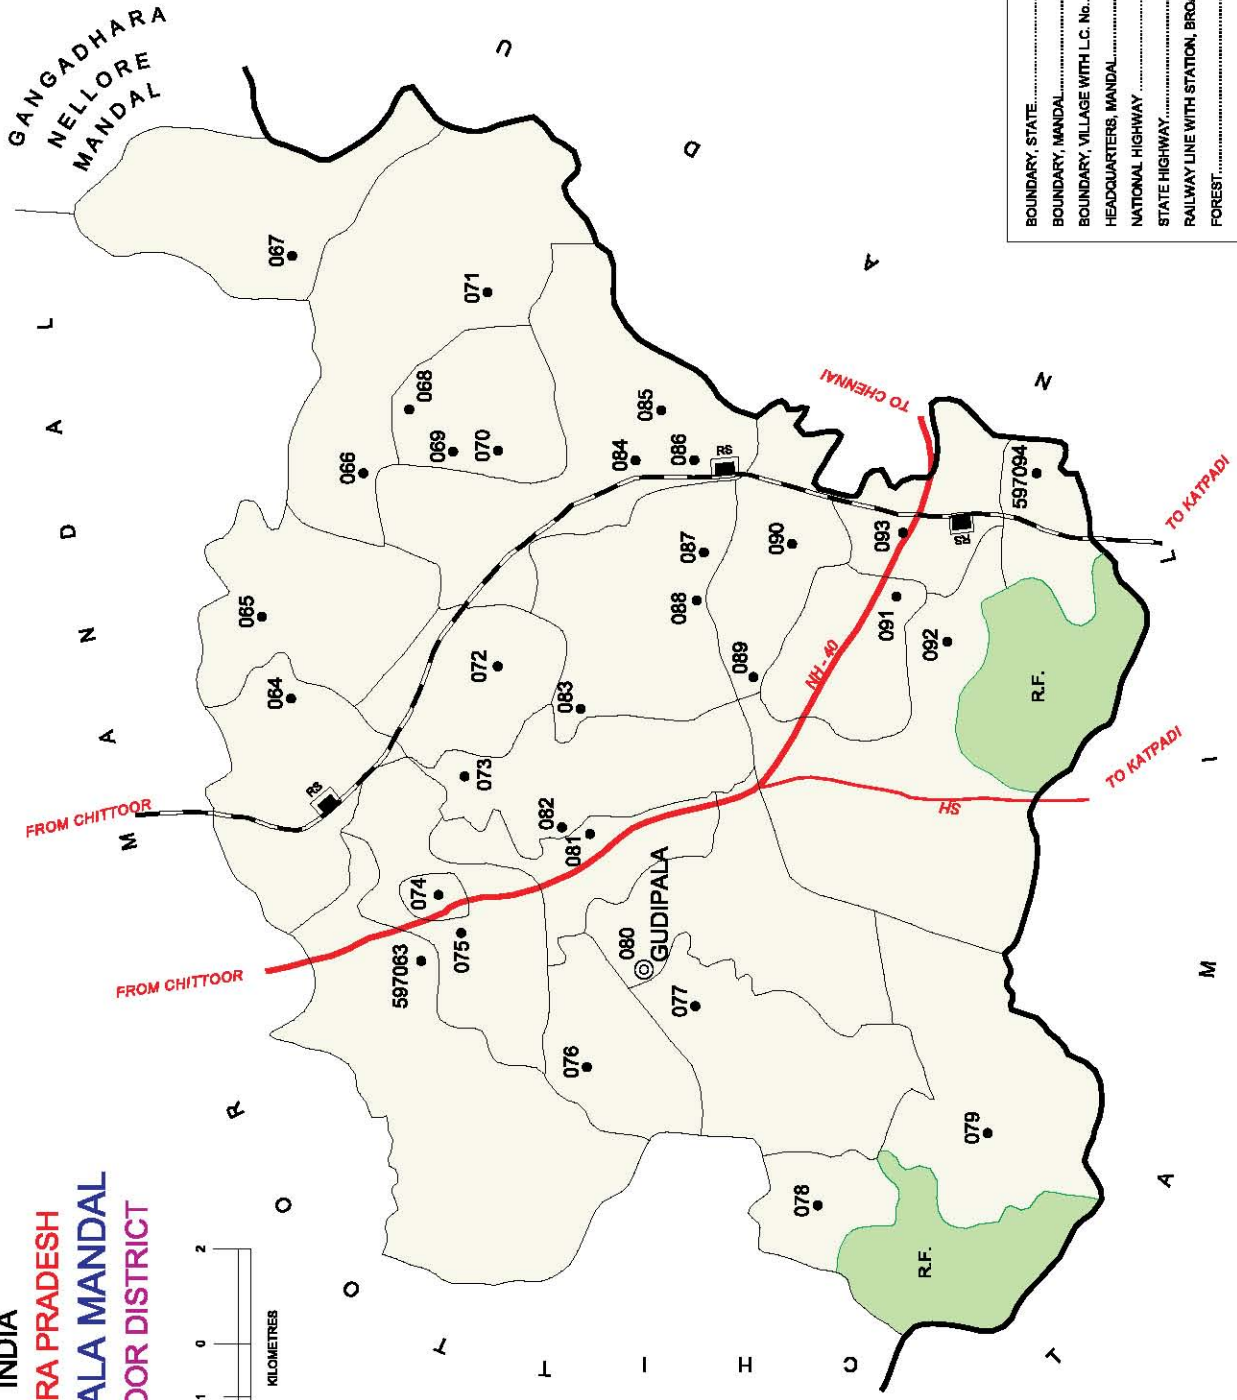

No. OF TOWNS : NIL
No. OF VILLAGES : 32
DISTANCE FROM DIR. H.Qs.
TO MANDAL H.Qs. : 14 Kms.

GANGADHARA
NELLORE
MANDAL

INDIA
ANDHRA PRADESH
GUDIPALA MANDAL
CHITTOOR DISTRICT

	BOUNDARY, STATE.....
	BOUNDARY, MANDAL.....
	BOUNDARY, VILLAGE WITH L.C. No.....
	HEADQUARTERS, MANDAL.....
	NATIONAL HIGHWAY.....
	STATE HIGHWAY.....
	RAILWAY LINE WITH STATION, BROAD GAUGE.....
	FOREST.....