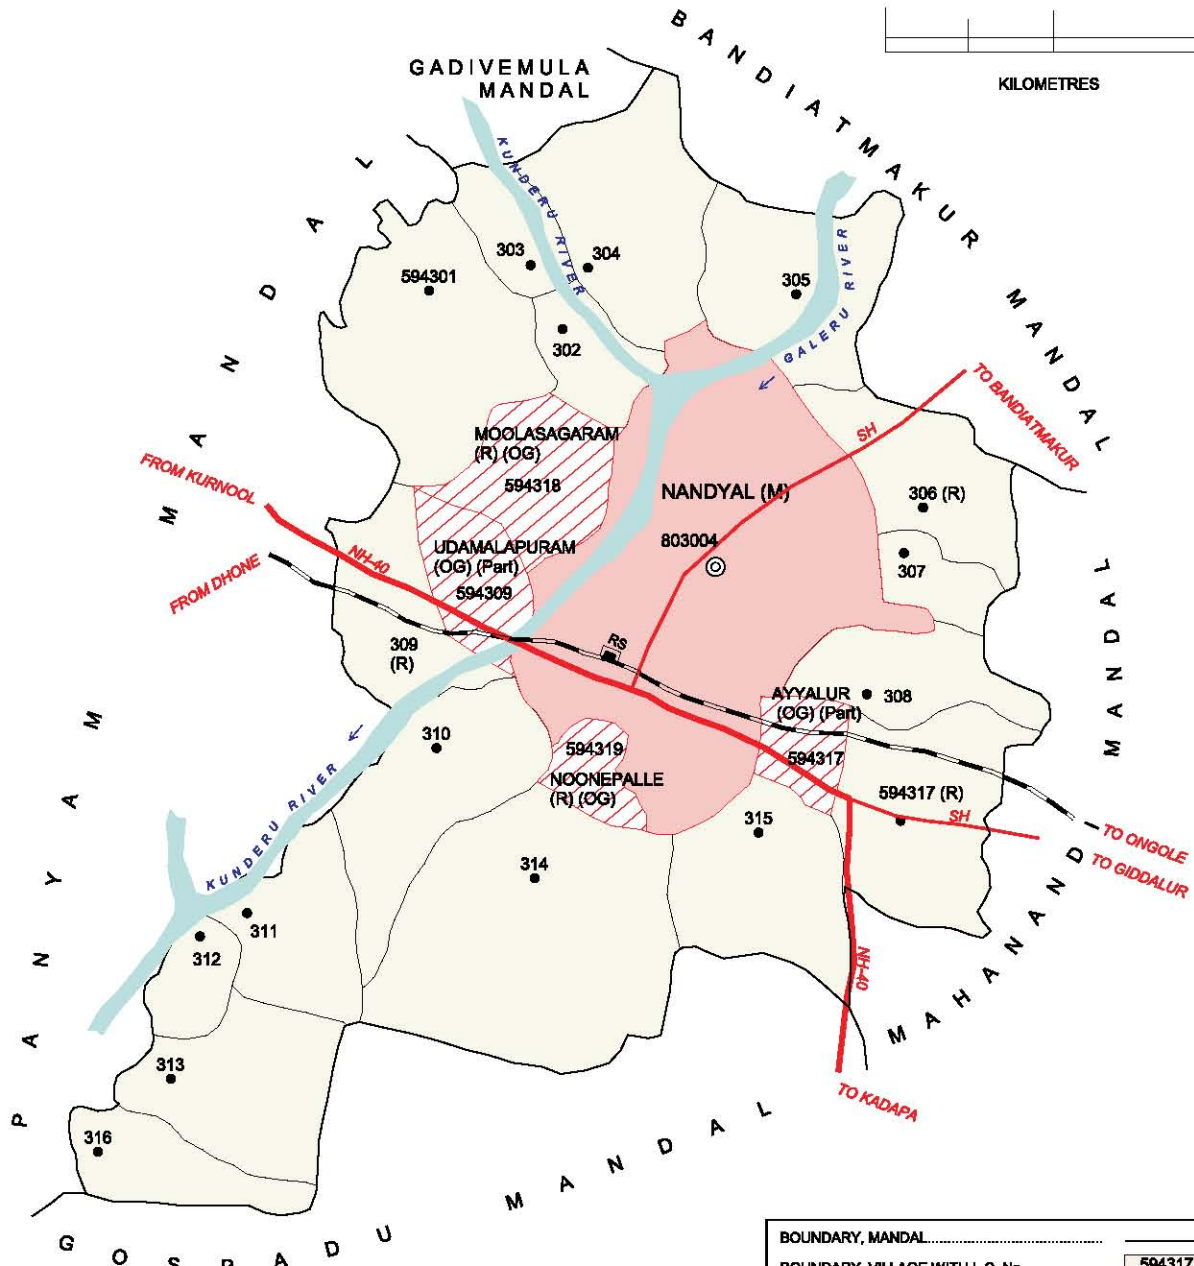

NO. OF TOWNS : NIL  
 NO OF VILLAGES : 15  
 DISTANCE FROM Dist. H.Qrts.  
 TO MANDAL H.Qrts : 57 Kms.

**INDIA**  
**ANDHRA PRADESH**  
**NANDYAL MANDAL**  
**KURNOOL DISTRICT**

NO. OF TOWNS : 1  
 NO. OF OGs : 2  
 NO OF VILLAGES : 17  
 DISTANCE FROM Dist. H.Qrts.  
 TO MANDAL H.Qrts : 60 Kms.