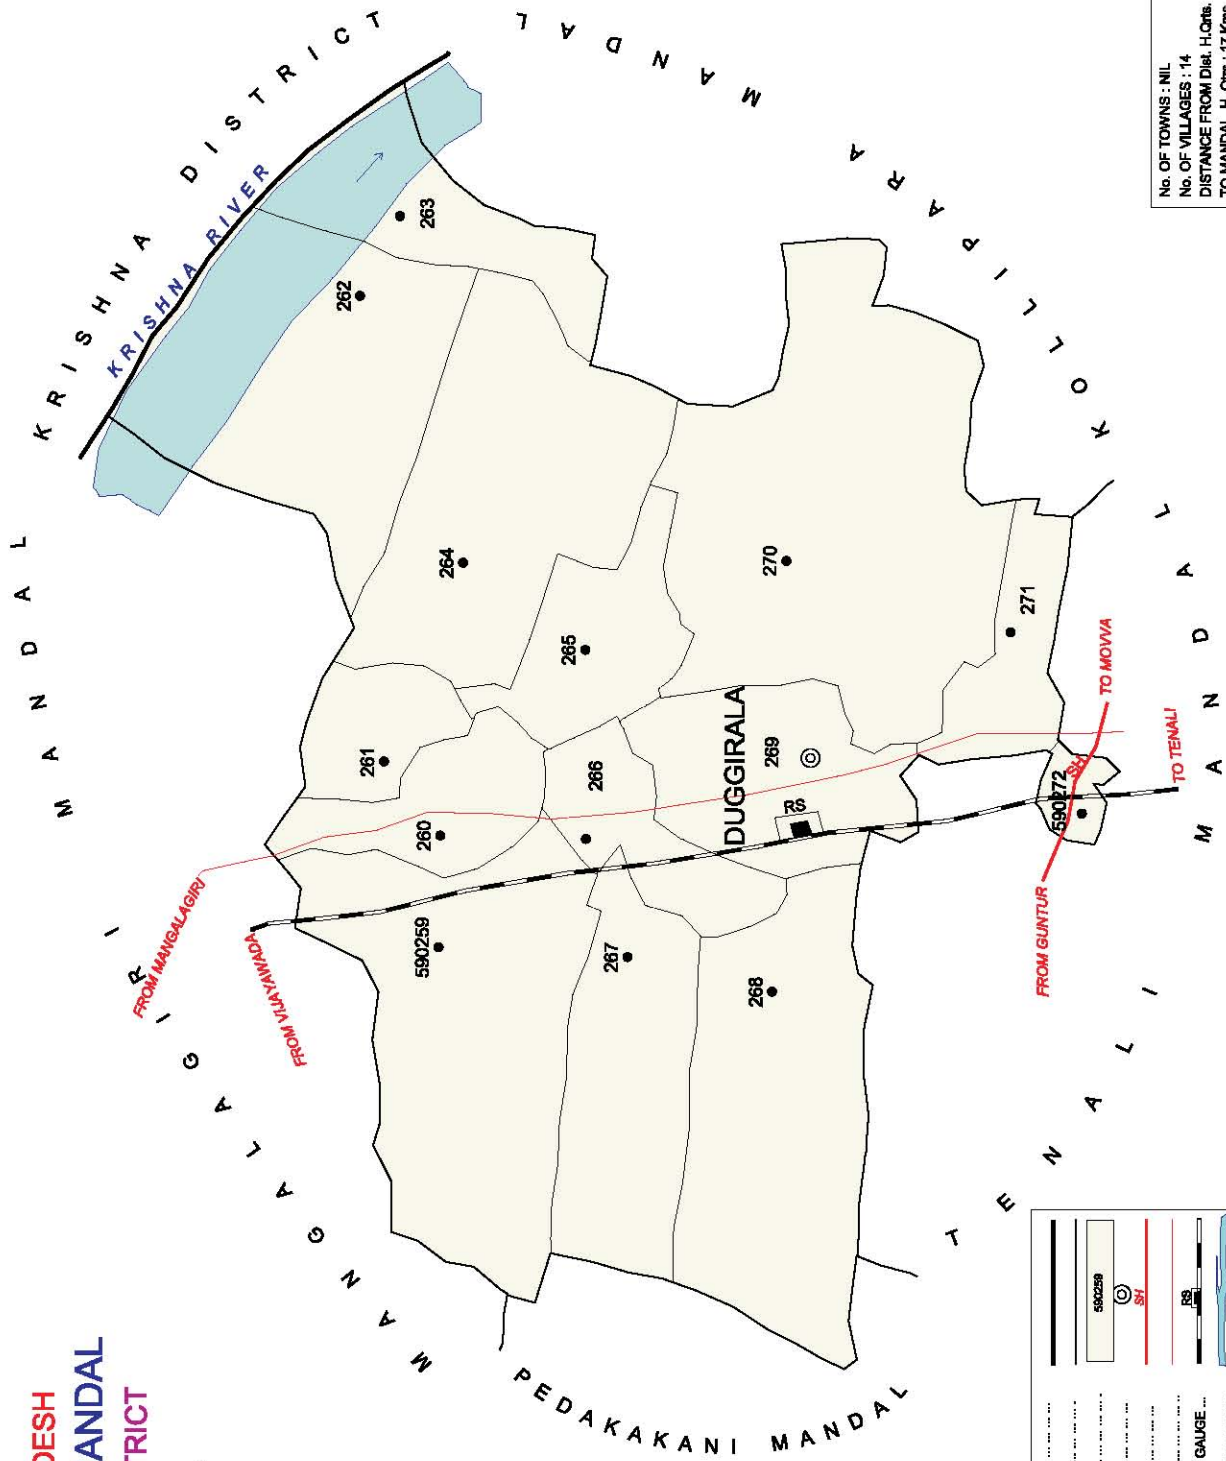

INDIA
ANDHRA PRADESH
DUGGIRALA MANDAL
GUNTUR DISTRICT

BOUNDARY, DISTRICT	---
BOUNDARY, MANDAL	---
BOUNDARY, VILLAGE WITH LC NO	---
HEADQUARTERS, MANDAL	590259
STATE HIGHWAY	SH
OTHER IMPORTANT ROADS	---
RAILWAY LINE WITH STATION, BROAD GAUGE	BB
RIVER / STREAM / TANK	---

No. OF TOWNS : NIL
No. OF VILLAGES : 14
DISTANCE FROM Dist. H. Qtrs.
TO MANDAL H. Qtrs.: 17 Kms.