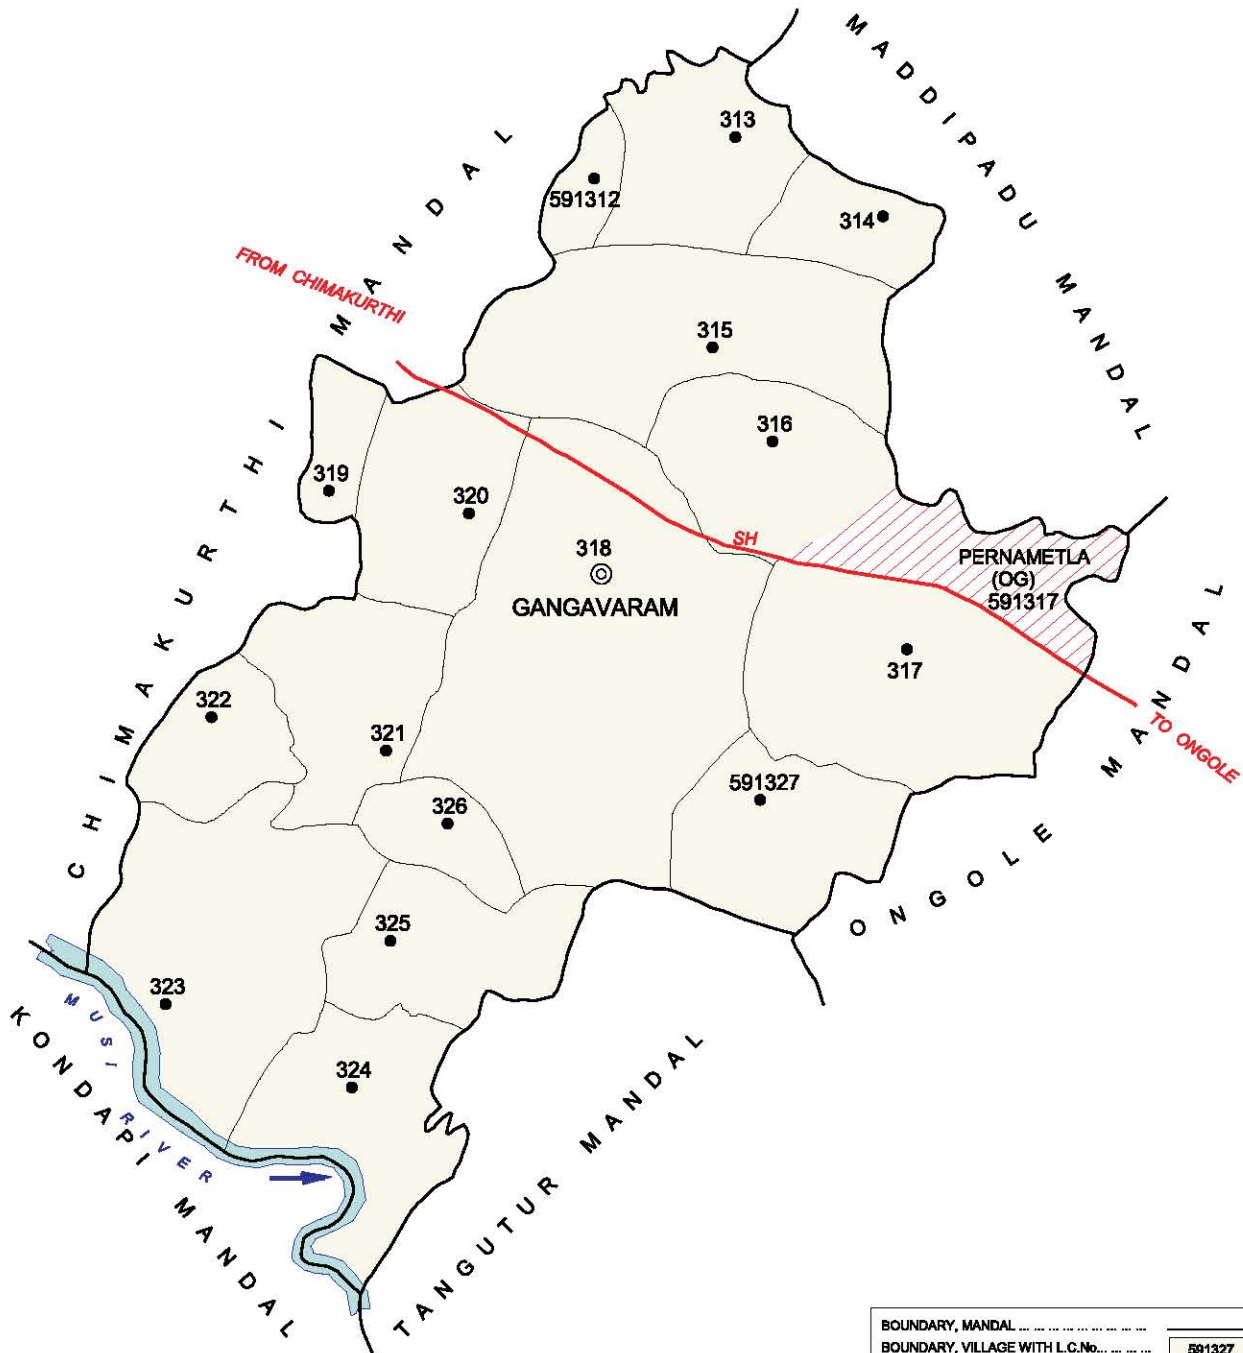

No. OF TOWNS : NIL
No. OF VILLAGES : 16
DISTANCE FROM Dist. H.Qrts.
TO MANDAL H.Qrts.: 16 Kms.

INDIA
ANDHRA PRADESH
SANTHANUTHALAPADU MANDAL
PRAKASAM DISTRICT

NOTE:- 1. Santhanuthalapadu mandal
Head quarters is Gangavaram (318) village.
2. Parnametla village is partly OG to Ongole Municipality

BOUNDARY, MANDAL	
BOUNDARY, VILLAGE WITH L.C.No.....	
HEADQUARTERS, MANDAL	591327
STATE HIGHWAY	
RIVER/STREAM/TANK.....	
CENSUS TOWN/OG WITH L.C.No.....	591317