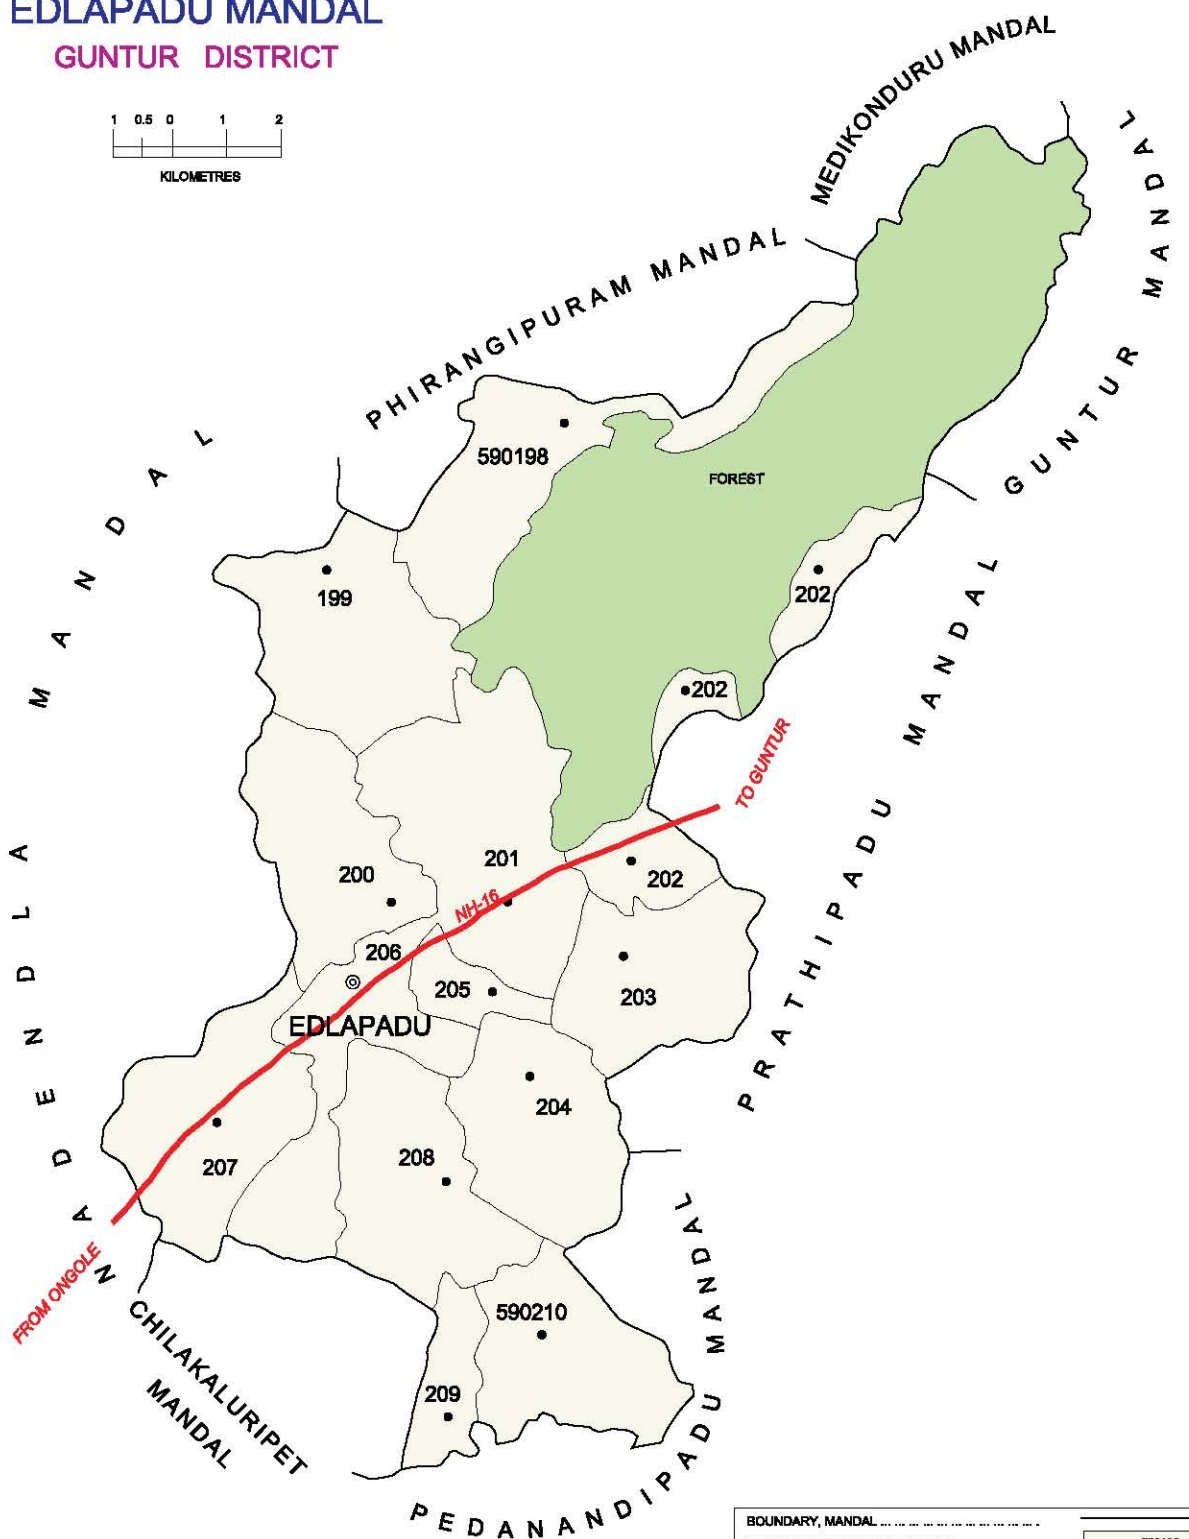

No. OF TOWNS : 1  
 No. OF VILLAGES : 15  
 DISTANCE FROM Dist. H.Qtrs.  
 TO MANDAL H. Qtrs. : 33 kms.

Note: Chilakaluripet is Hamlet of Purushothapatnam

INDIA  
**ANDHRA PRADESH**  
**EDLAPADU MANDAL**  
**GUNTUR DISTRICT**