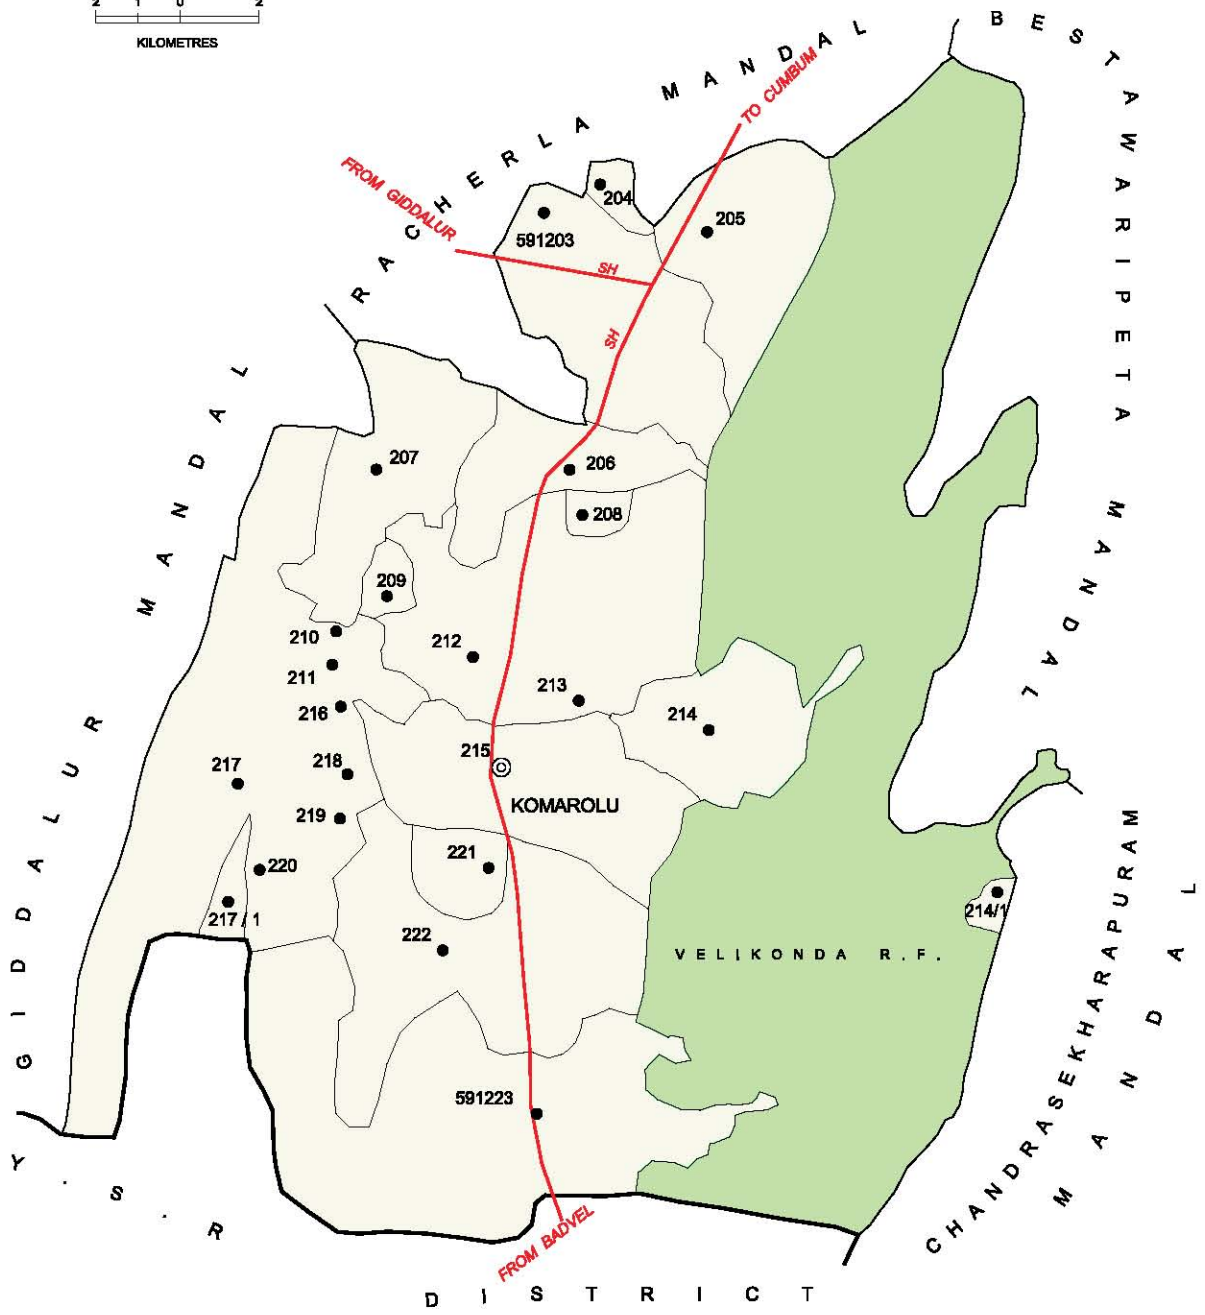

INDIA
ANDHRA PRADESH
KOMAROLU MANDAL
PRAKASAM DISTRICT

BOUNDARY, DISTRICT	
BOUNDARY, MANDAL	
BOUNDARY, VILLAGE WITH L.C.No	
HEADQUARTERS, MANDAL	
STATE HIGHWAY.....	
FOREST	

No. OF TOWNS : NIL
No. OF VILLAGES : 21
DISTANCE FROM Dist. H.Qrts.
TO MANDAL H.Qrts. : 140 Kms.