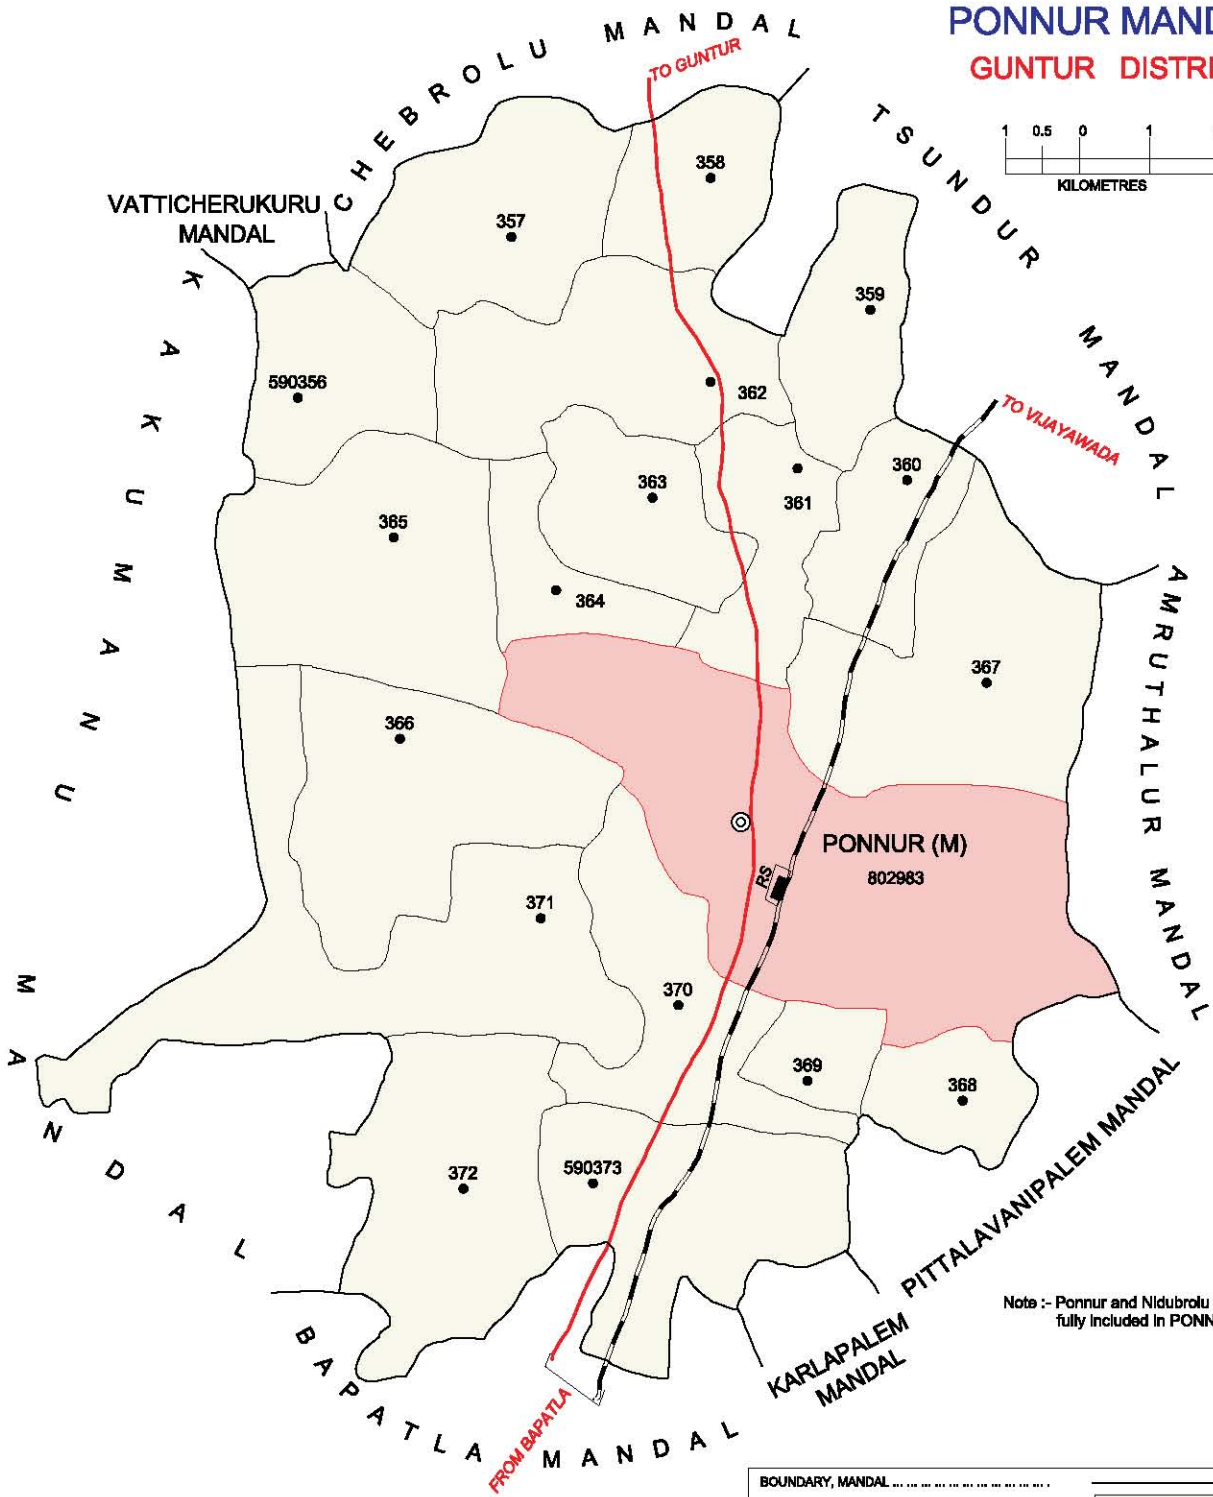

INDIA
ANDHRA PRADESH
PONNUR MANDAL
GUNTUR DISTRICT

No. OF TOWNS : 1
No. OF VILLAGES : 18
DISTANCE FROM Dist. H. Qtrs.
TO MANDAL H. Qtrs. : 23 Kms.

BOUNDARY, MANDAL	
BOUNDARY, VILLAGE WITH LC NO	
HEADQUARTERS, MANDAL	
STATE HIGHWAY	
OTHER IMPORTANT ROADS	
RAILWAY LINE WITH STATION, BROAD GAUGE ...	
STATUTORY TOWN WITH L.C.No