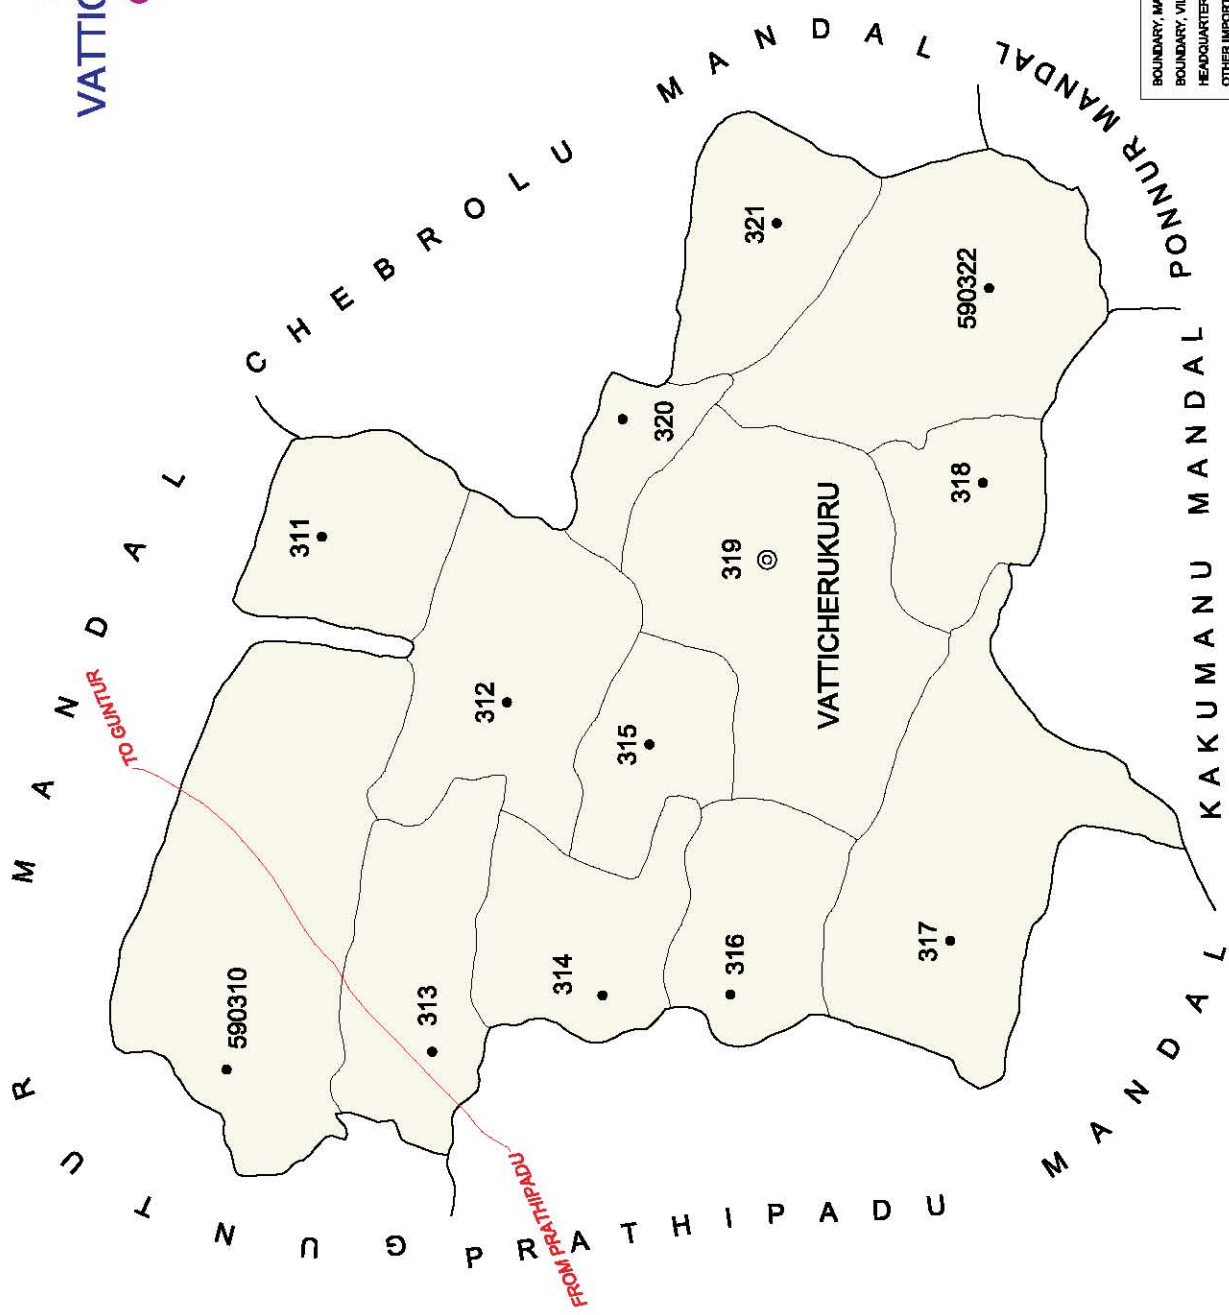

INDIA
ANDHRA PRADESH
VATTICHERUKURU MANDAL
GUNTUR DISTRICT

No. OF TOWNS : NIL
No. OF VILLAGES : 13
DISTANCE FROM Dist. H. Qtrs.
TO MANDAL H. QTRS. : 10 Kms.

Legend:

- BOUNDARY, MANDAL
- BOUNDARY, VILLAGE WITH LG NO
- HEADQUARTERS, MANDAL
- OTHER IMPORTANT ROADS

590310