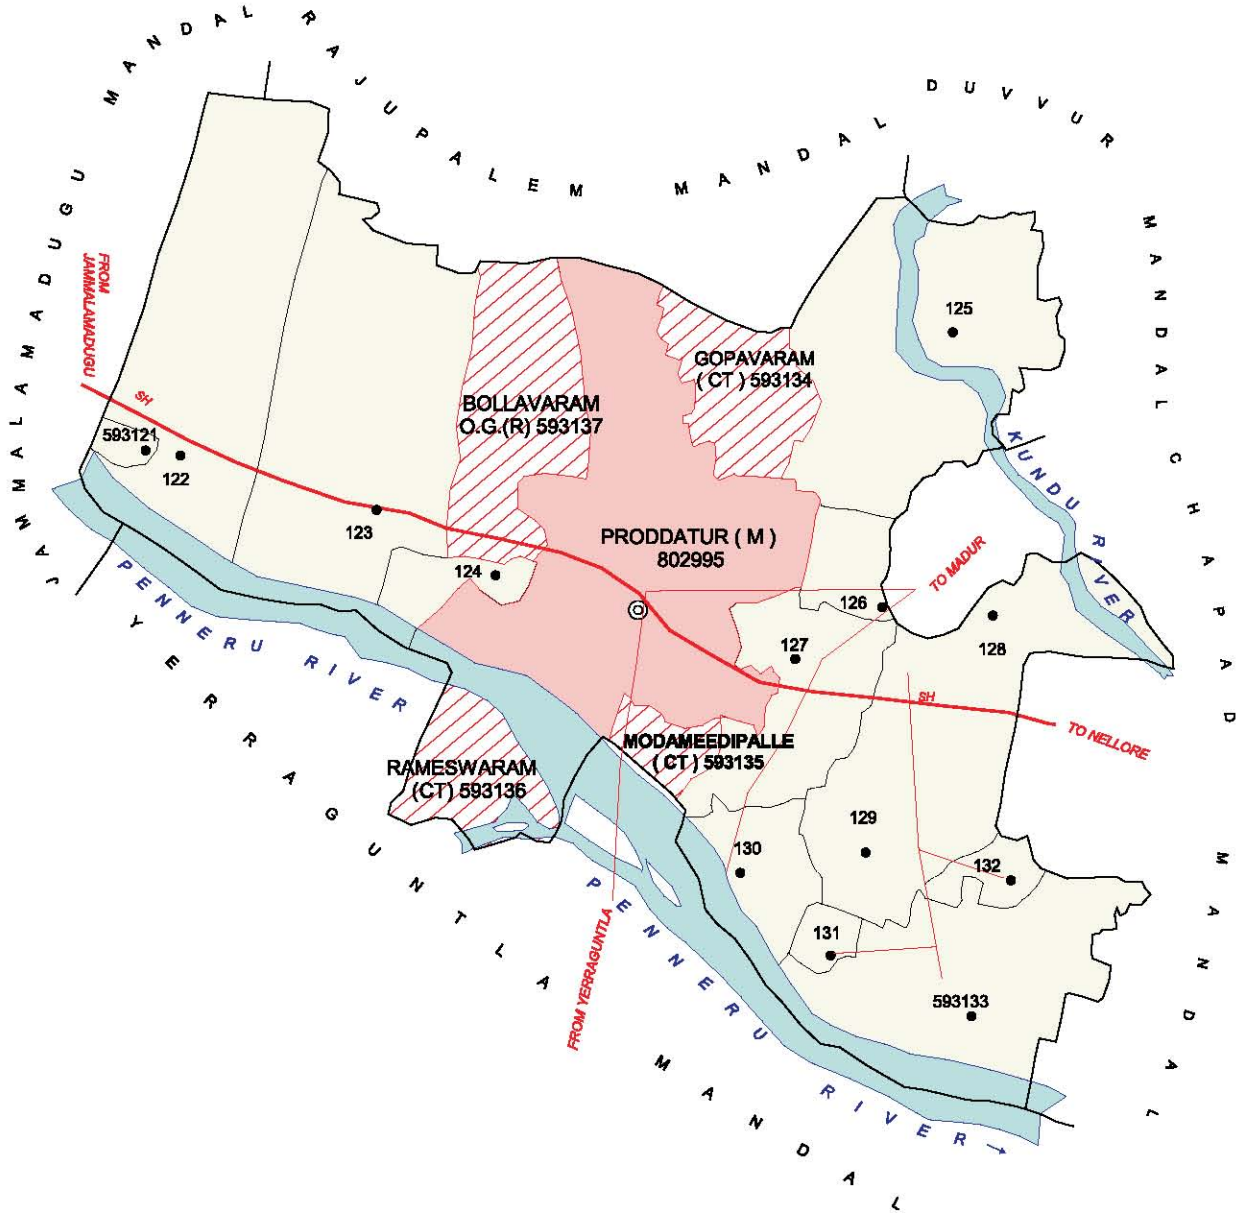

NO. OF TOWNS : 4  
 NO. OF O.G.s : 1  
 NO. OF VILLAGES : 13  
 DISTANCE FROM DIST. H. Qrts.  
 TO MANDAL H.Qrts.: 80 Kms.

**NOTE :-** Gopavaram (134)village is fully included in Gopavaram (CT)  
 Modameedipalle (R) (135)village is fully included Modameedipalle (C.T.)  
 Bollavaram (R) (137) is O.G. to Proddatur (M).