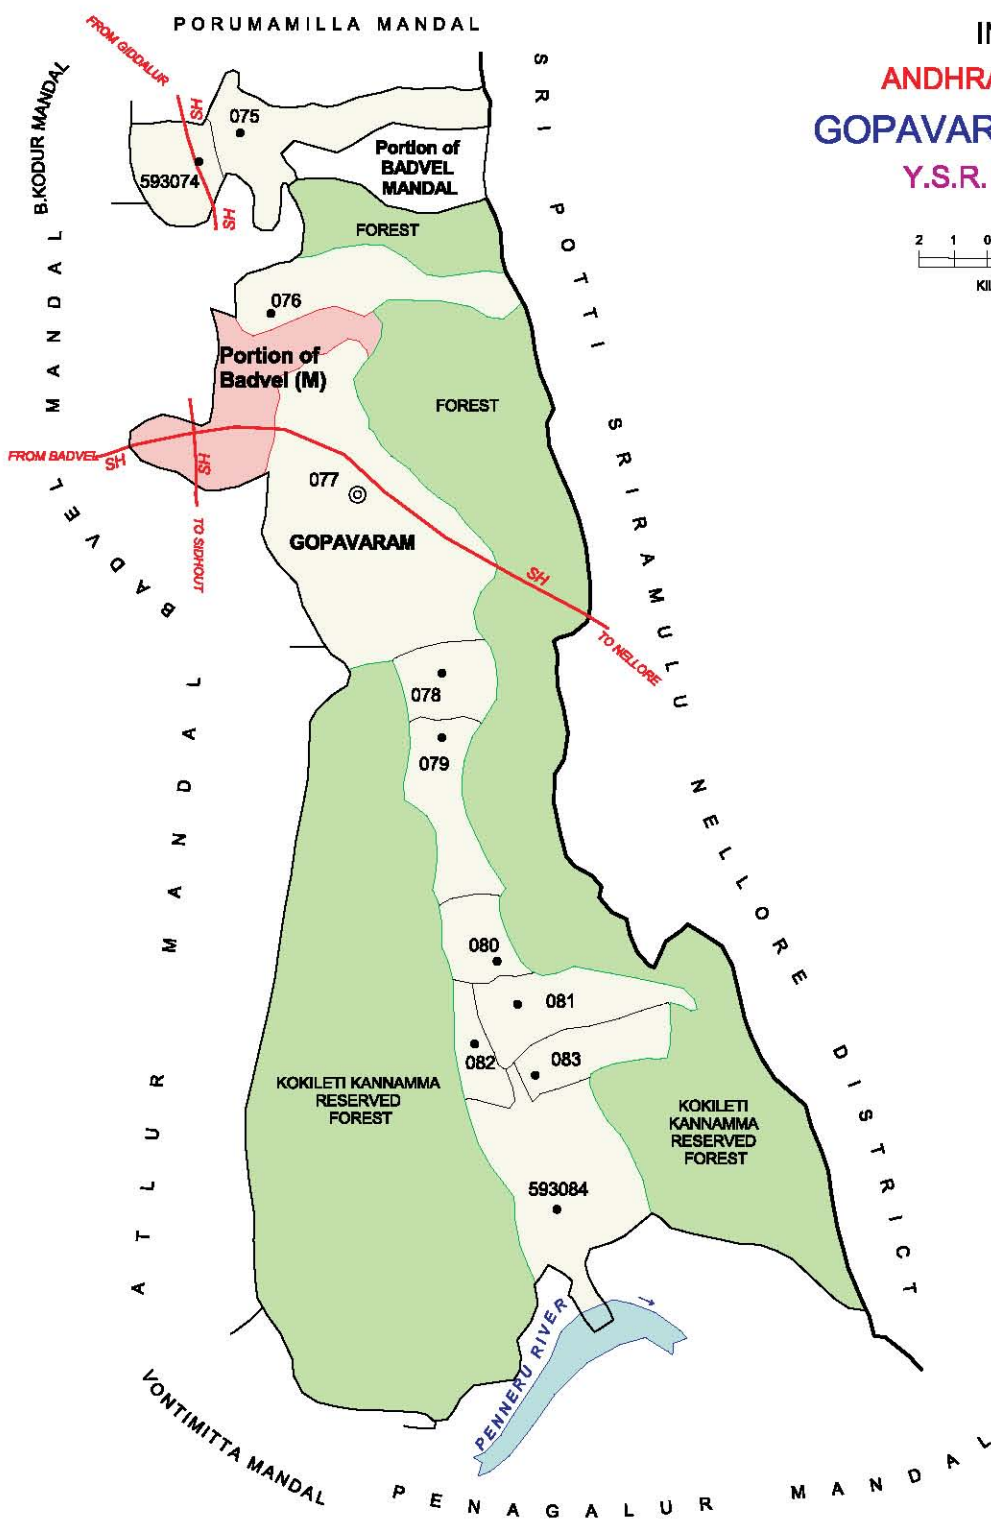

INDIA
ANDHRA PRADESH
GOPAVARAM MANDAL
Y.S.R. DISTRICT

NO. OF TOWNS : NIL
NO. OF VILLAGES : 11
DISTANCE FROM DIST. H. Qrts.
TO MANDAL H.Qrts.: 57 Kms.

Note : Madakalavari Palle (073) is fully included in Badvel (M) of Badvel Mandal

BOUNDARY, DISTRICT	—————
BOUNDARY, MANDAL	—————
BOUNDARY, VILLAGE WITH LCNo	593074
HEAD QUARTERS, MANDAL	⊙
STATE HIGHWAY	SH
RIVER / STREAM / TANK	
FOREST	
STATUTORY TOWN WITH LCNo