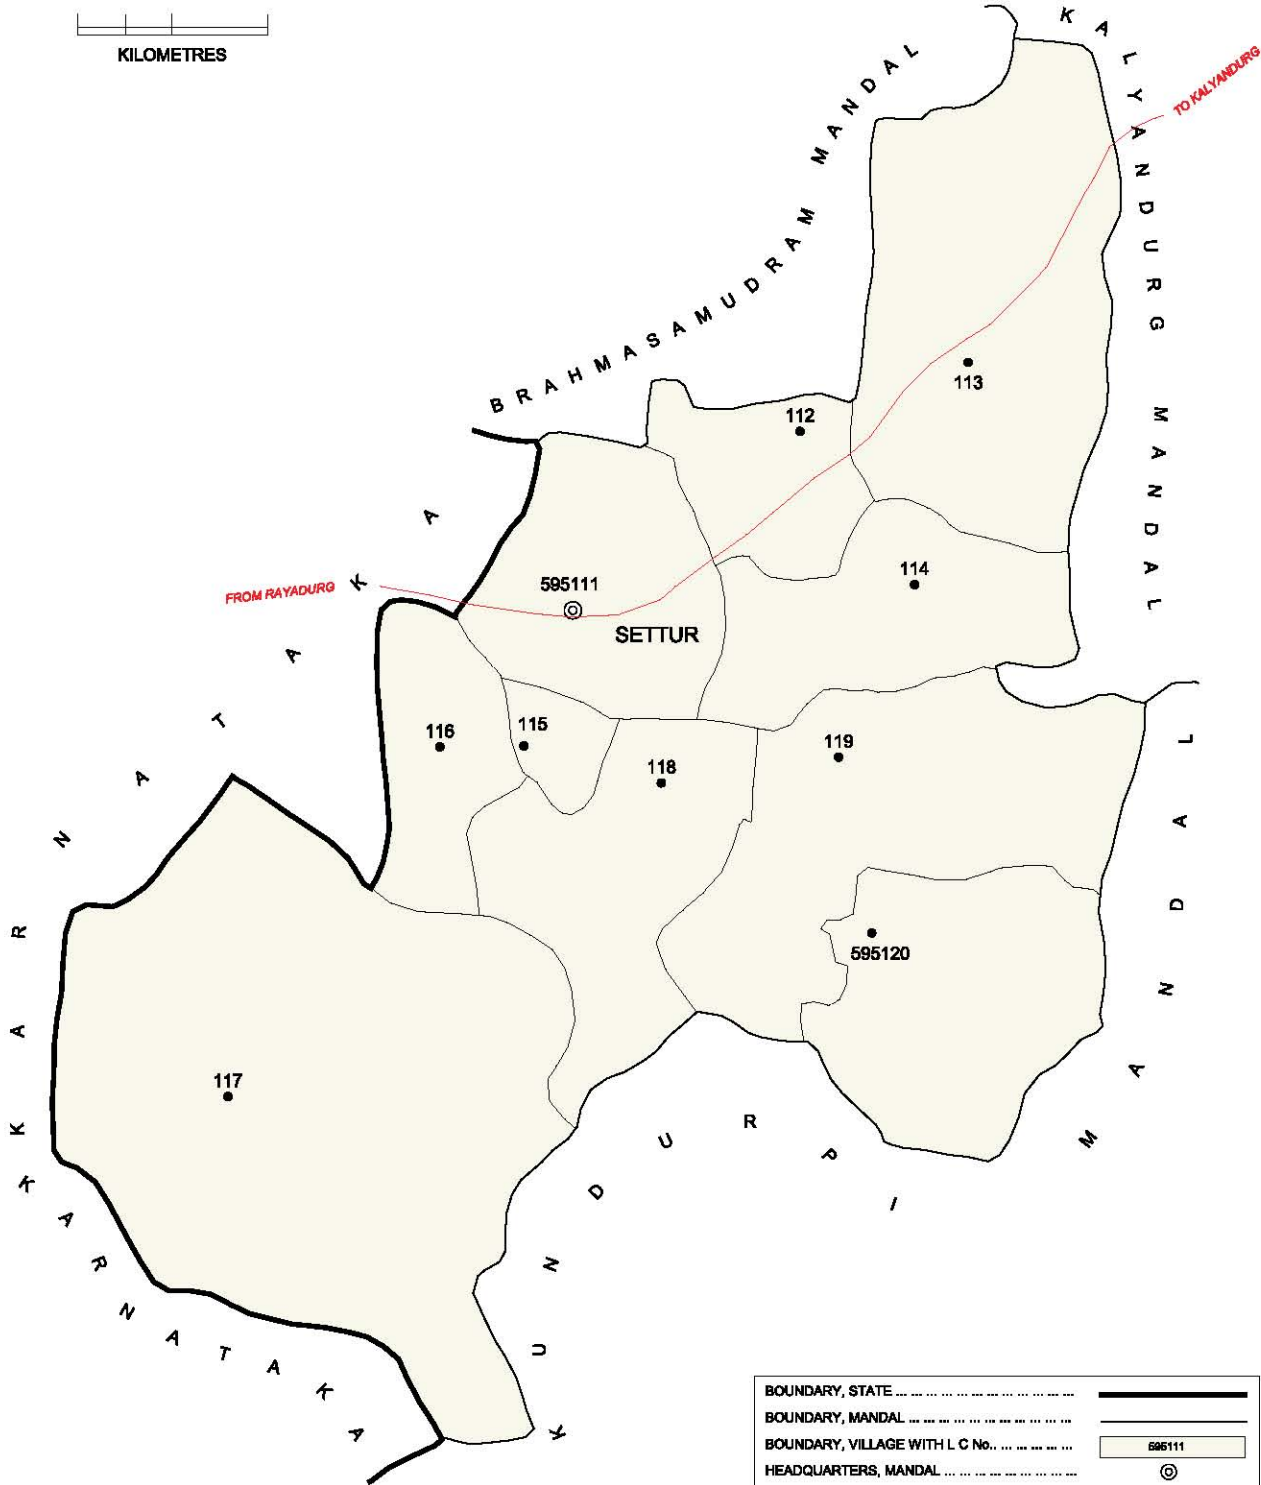

INDIA
ANDHRA PRADESH
SETTUR MANDAL
ANANTAPUR DISTRICT

No. OF TOWNS : NIL
No. OF VILLAGES : 10
DISTANCE FROM Dist H.Qrts.
TO MANDAL H.Qrts. : 94 Kms.

BOUNDARY, STATE	
BOUNDARY, MANDAL	
BOUNDARY, VILLAGE WITH L C No.	
HEADQUARTERS, MANDAL	
OTHER IMPORTANT ROADS