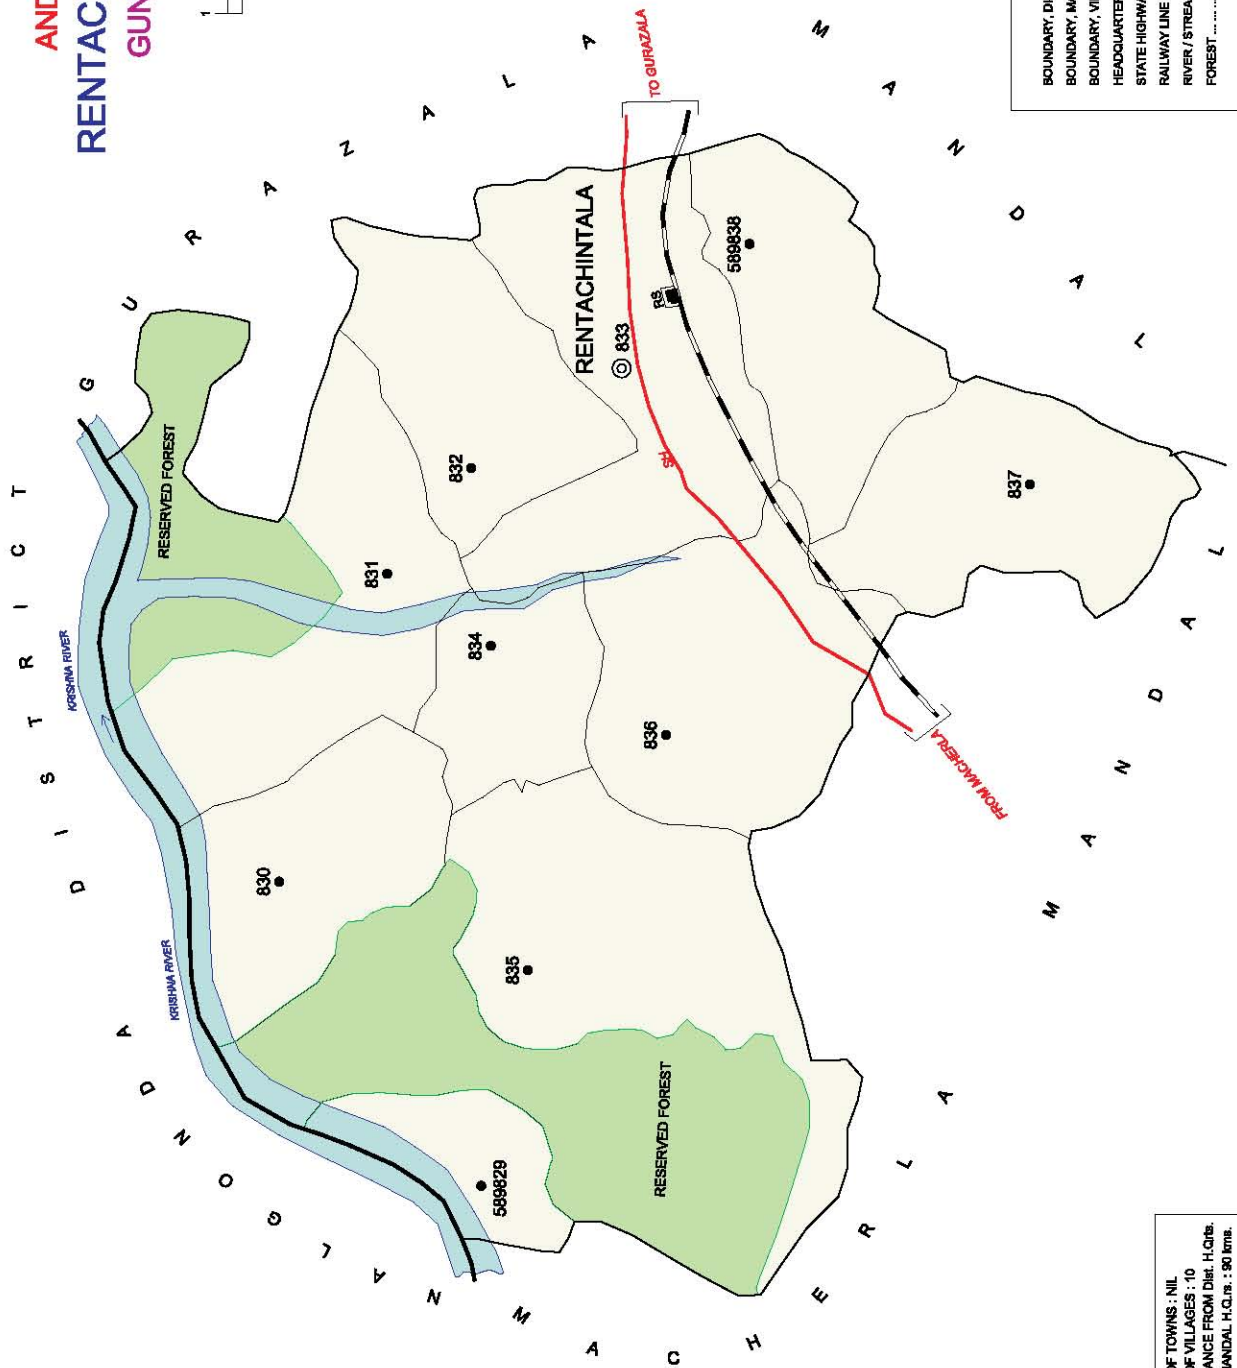

INDIA
ANDHRA PRADESH
RENTACHINTALA MANDAL
GUNTUR DISTRICT

---	BOUNDARY, DISTRICT
---	BOUNDARY, MANDAL
---	BOUNDARY, VILLAGE WITH LC NO.
---	HEADQUARTERS, MANDAL
---	STATE HIGHWAY
---	RAILWAY LINE WITH STATION, BROAD GAUGE
---	RIVER / STREAM / TANK
---	FOREST
---	R.F.

No. OF TOWNS : NIL
No. OF VILLAGES : 10
DISTANCE FROM Dist. H.Q. :
TO MANDAL H.Q. : 90 kms.