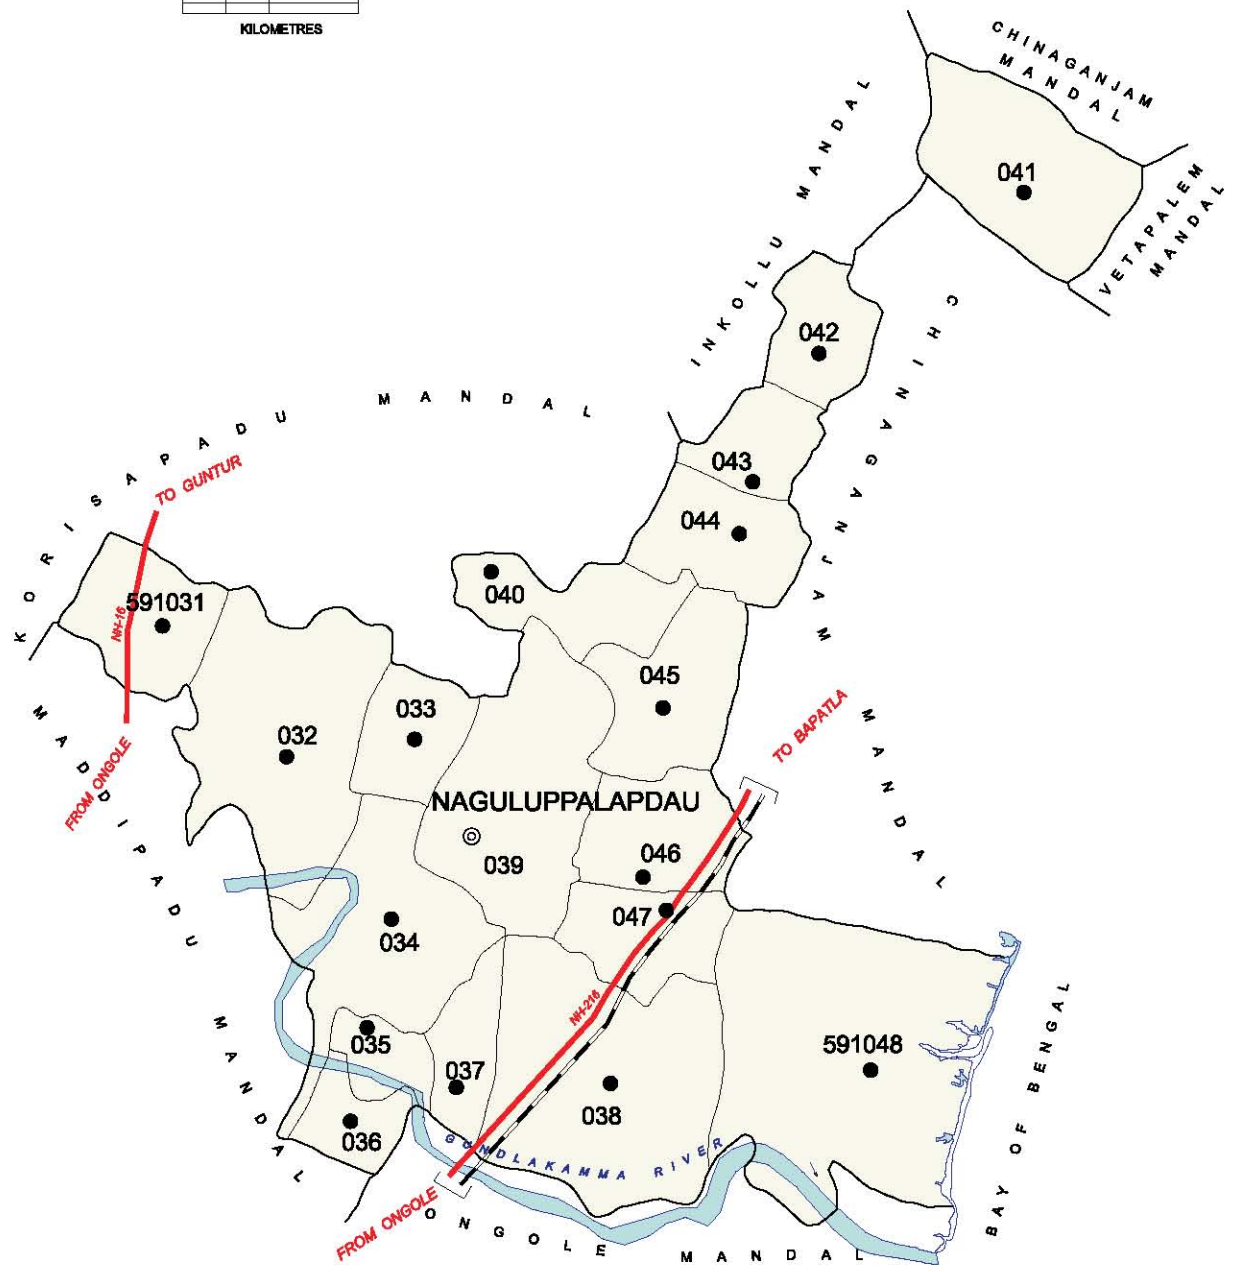

INDIA
ANDHRA PRADESH
NAGULUPPALAPADU MANDAL
PRAKASAM DISTRICT

No. OF TOWNS : NIL
No. OF VILLAGES : 18
DISTANCE FROM Dist. H.Qrta.
TO MANDAL H.Qrta. : 18 Kms.

BOUNDARY, MANDAL	—————
BOUNDARY, VILLAGE WITH L.C.No	—————
HEADQUARTERS, MANDAL	591048
NATIONAL HIGHWAY	NH-216
RAILWAY LINE WITH STATION, BROAD GAUGE	RS
RIVER/STREAM/TANK