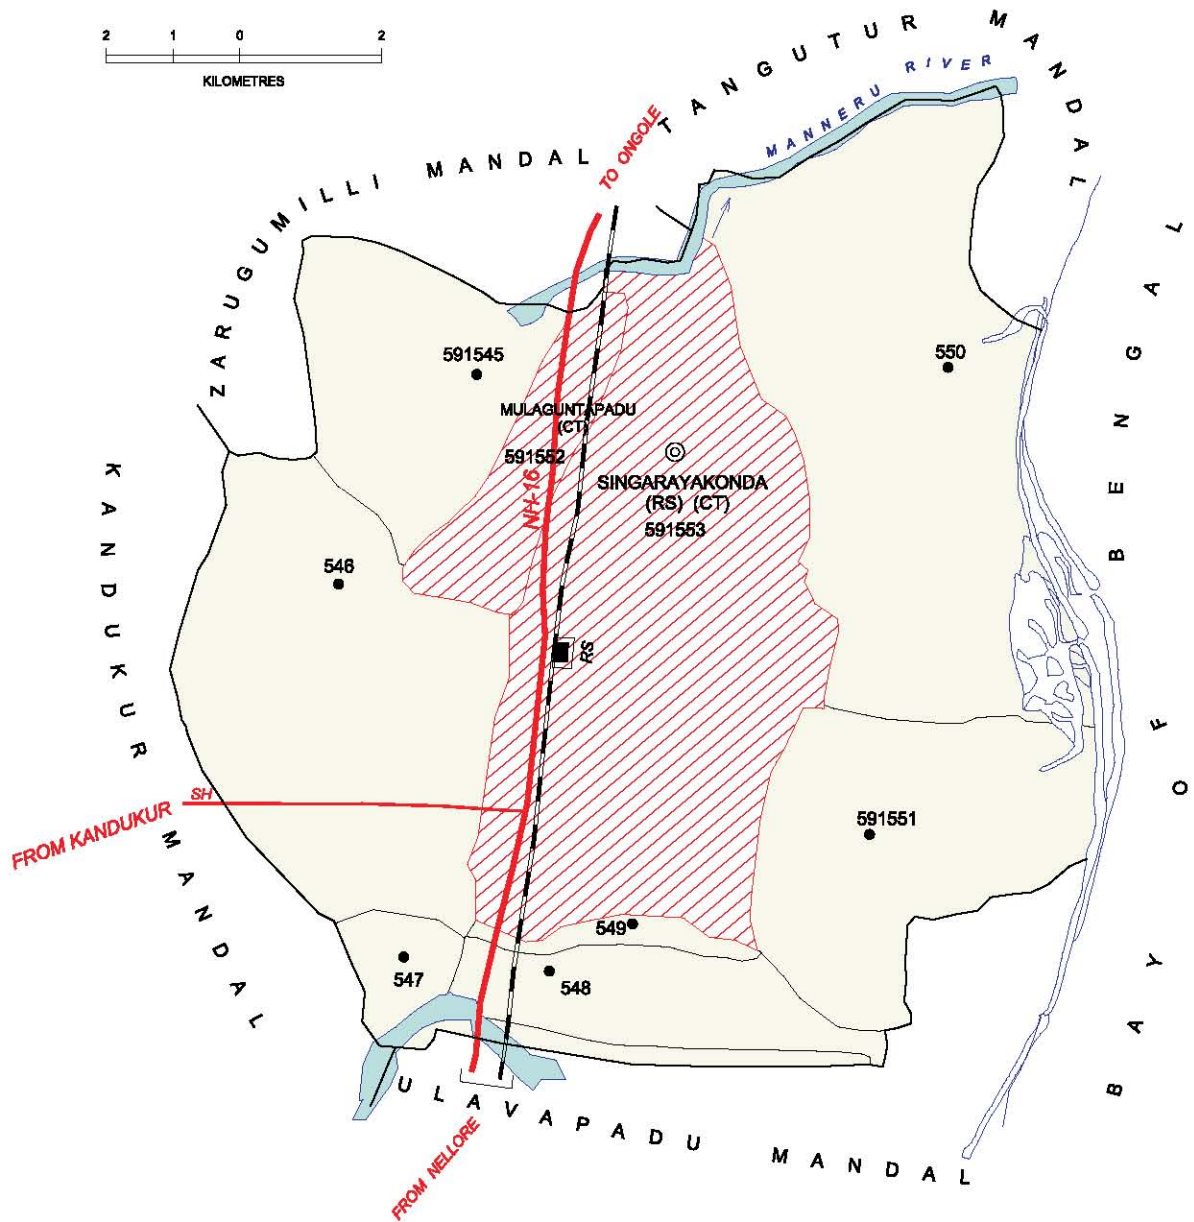

INDIA
ANDHRA PRADESH
SINGARAYAKONDA MANDAL
PRAKASAM DISTRICT

NOTE: Mulaguntapadu (552) village is fully included in Mulaguntapadu (CT).

BOUNDARY, MANDAL	
BOUNDARY, VILLAGE WITH L.C.No	591545
HEADQUARTERS, MANDAL	⊙
NATIONALA HIGHWAY	NH-16
STATE HIGHWAY	SH
RAILWAY LINE WITH STATION, BROAD GAUGE...	RS
RIVER/STREAM/TANK	
CENSUS TOWN/OG WITH L.C.No	591553

No. OF TOWNS : 2
No. OF VILLAGES : 7
DISTANCE FROM Dist. H.Qrts.
TO MANDAL H.Qrts. : 30 Kms.