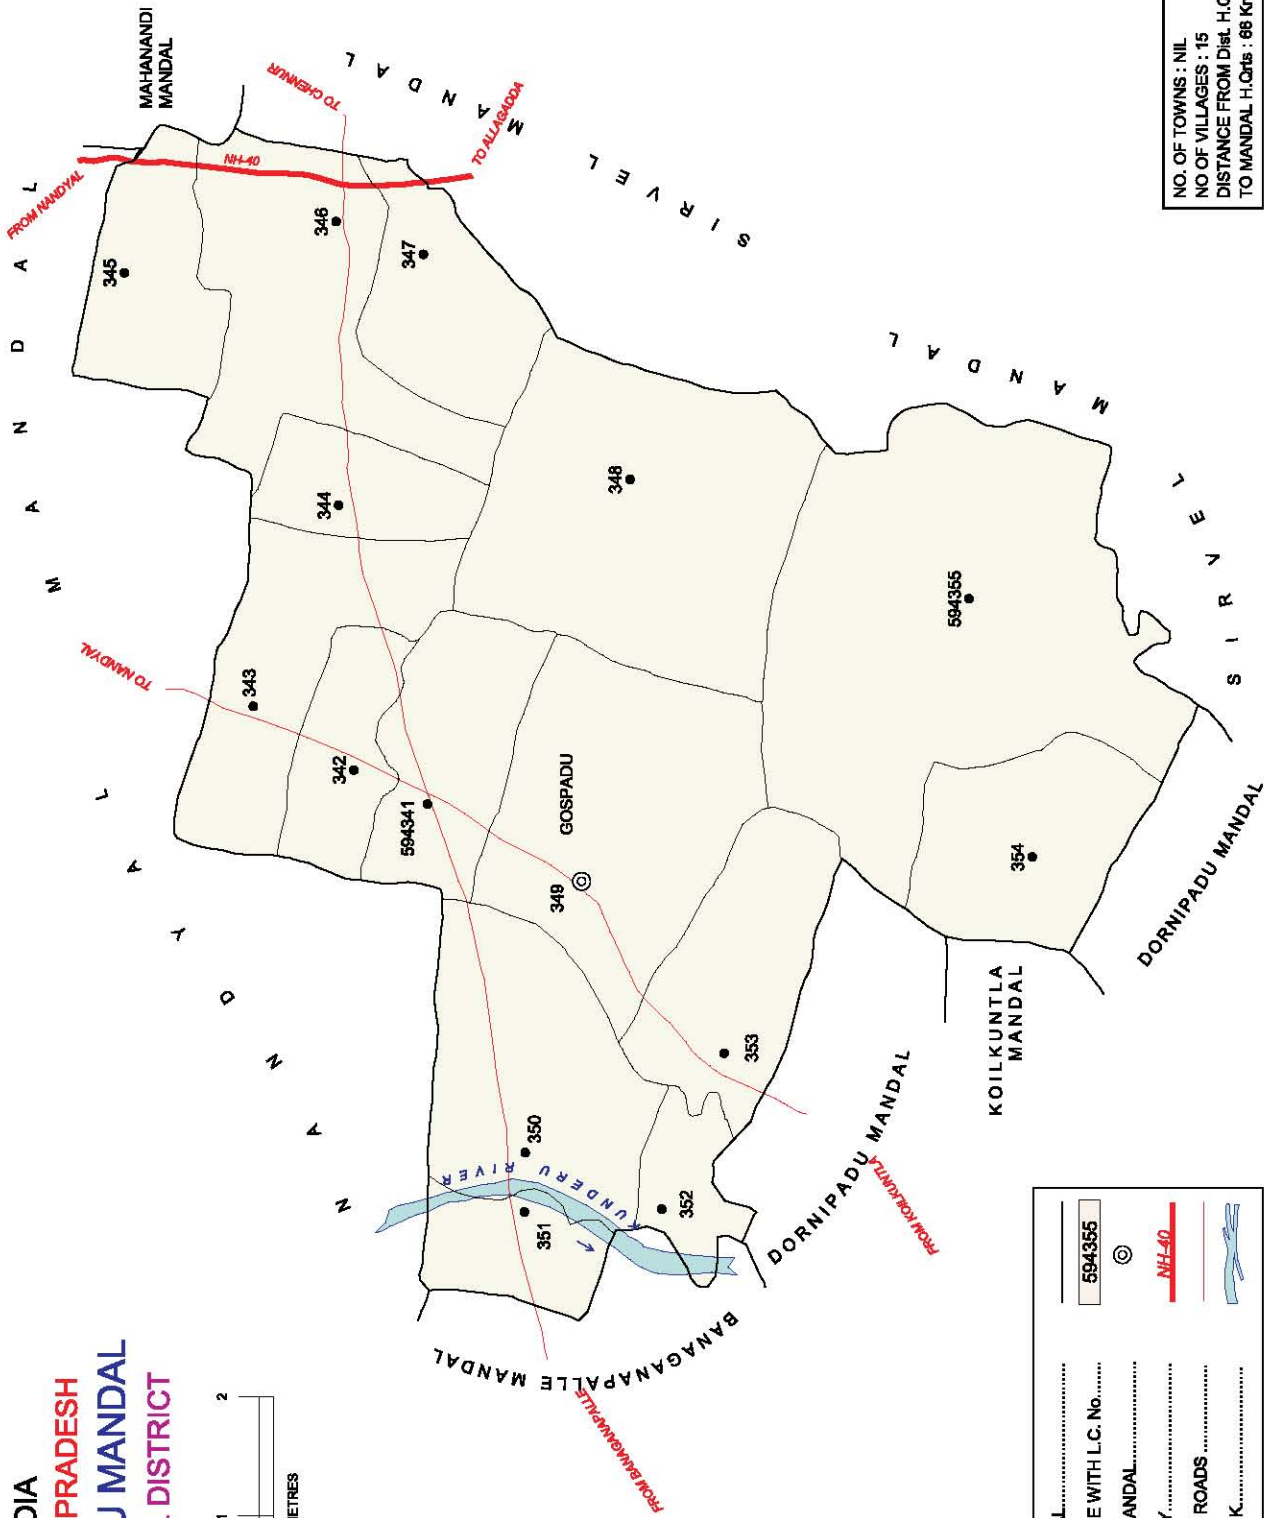

INDIA
ANDHRA PRADESH
GOSPADU MANDAL
KURNOOL DISTRICT

.....	BOUNDARY, MANDAL.....
594355	BOUNDARY, VILLAGE WITH L.C. No.....
⊙	HEADQUARTERS, MANDAL.....
— NH-40 —	NATIONAL HIGHWAY.....
— — —	OTHER IMPORTANT ROADS.....
~~	RIVER/STREAM/TANK.....

NO. OF TOWNS : NIL
NO OF VILLAGES : 15
DISTANCE FROM Dist. H.Qrts.
TO MANDAL H.Qrts : 68 Kms.