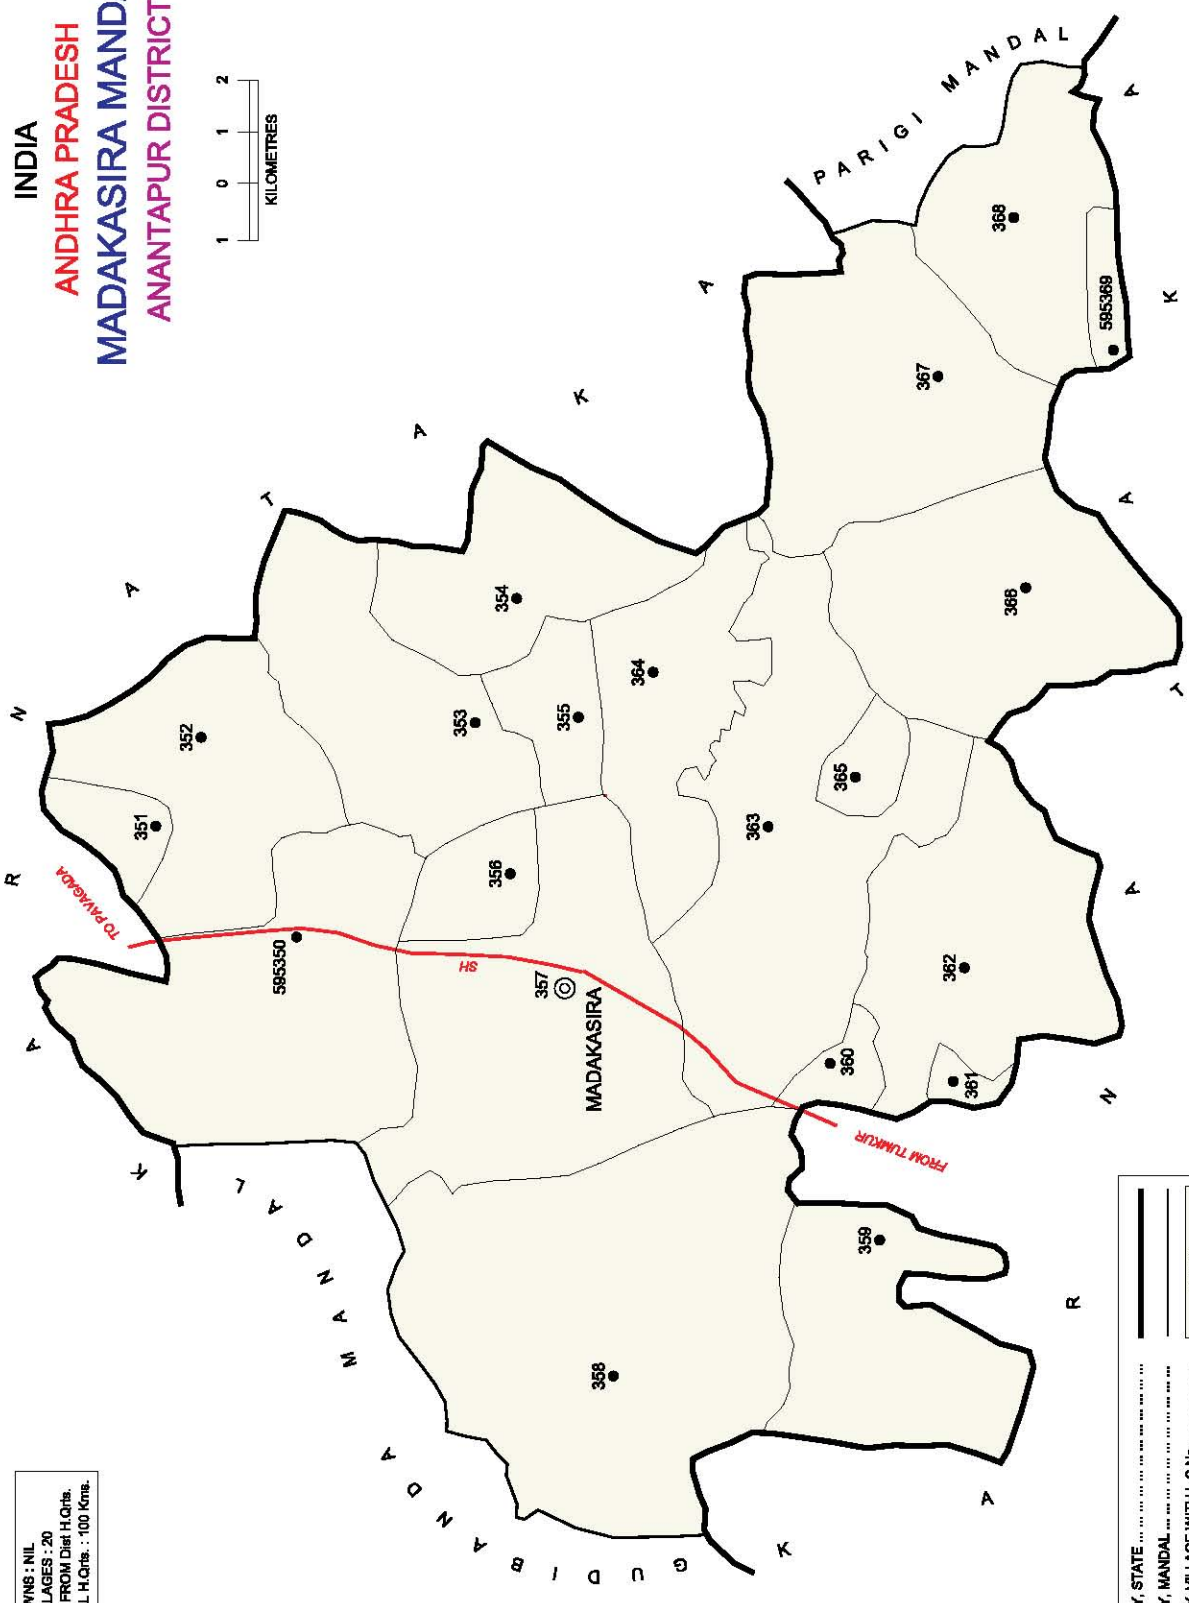

INDIA
ANDHRA PRADESH
MADAKASIRA MANDAL
ANANTAPUR DISTRICT

No. OF TOWNS : NIL
No. OF VILLAGES : 20
DISTANCE FROM Dist.H. Qtrs.
TO MANDAL H. Qtrs. : 100 Kms.

---	BOUNDARY, STATE
---	BOUNDARY, MANDAL
---	BOUNDARY, VILLAGE WITH L.C. No.
○	HEADQUARTERS, MANDAL
---	STATE HIGHWAY