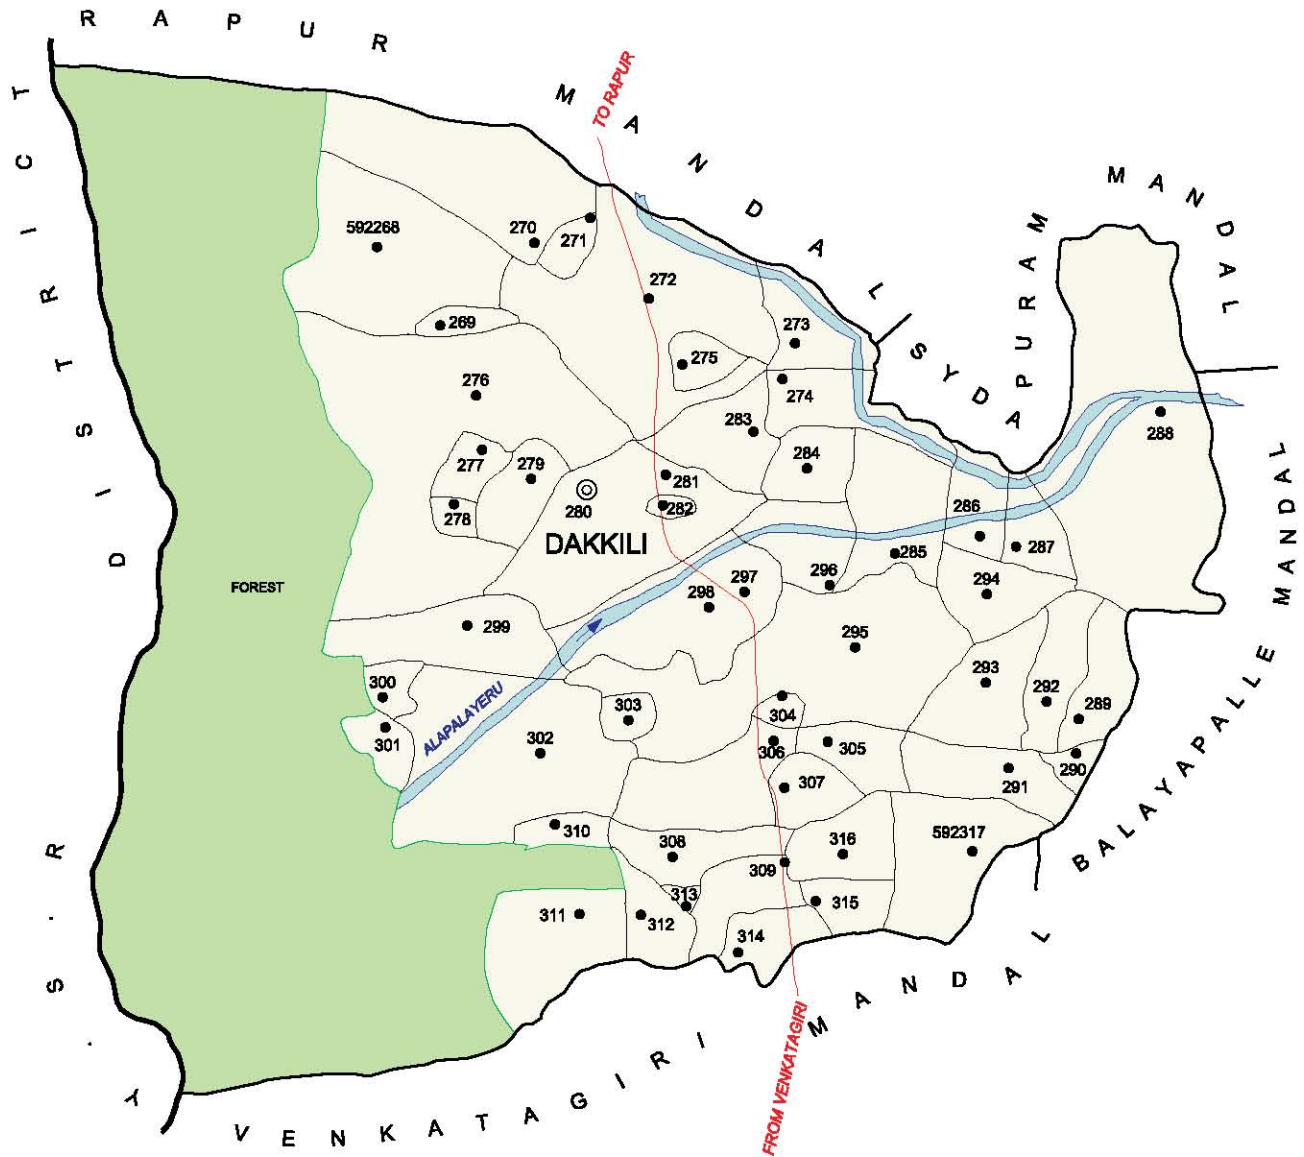

INDIA
ANDHRA PRADESH
DAKKILI MANDAL
SRI POTTI SRIRAMULU NELLORE DISTRICT

No. OF TOWNS : NIL
No. OF VILLAGES : 50
DISTANCE FROM Dist. H.Qtrs.
TO MANDAL : 74 Kms.

BOUNDARY, DISTRICT	—————
BOUNDARY, MANDAL	—————
BOUNDARY, VILLAGE WITH L.C.No	————— 592317
HEADQUARTERS, MANDAL	⊙
OTHER IMPORTANT ROADS	—————
RIVER/STREAM/TANK	
FOREST