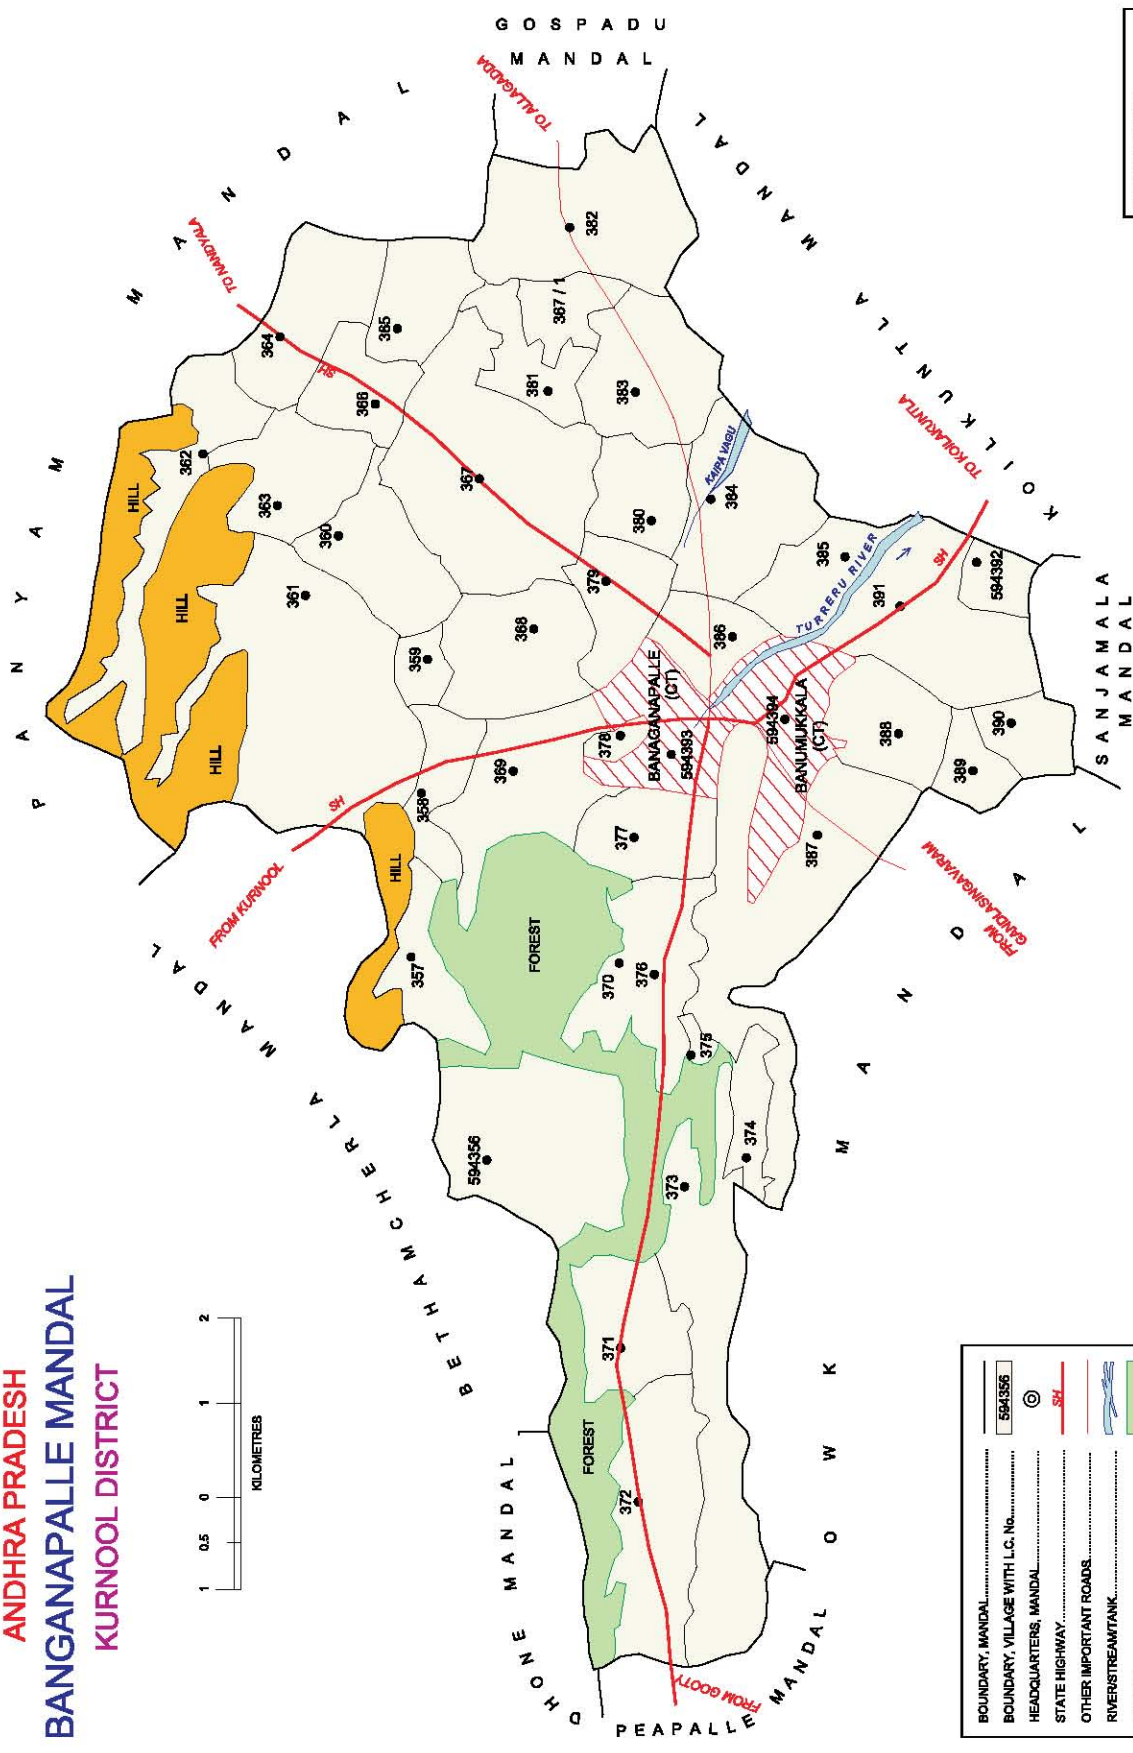

INDIA
ANDHRA PRADESH
BANGANAPALLE MANDAL
KURNOOL DISTRICT

BOUNDARY, MANDAL.....	594356
BOUNDARY, VILLAGE WITH L.C. No.....	⊙
HEADQUARTERS, MANDAL.....	SH
STATE HIGHWAY.....	SH
OTHER IMPORTANT ROADS.....	SH
RIVER/STREAM/TANK.....	SH
FOREST.....	SH
HILL.....	SH
CENSUS TOWN WITH L.C. No.....	594394

NO. OF TOWNS : 2
NO. OF VILLAGES : 37
DISTANCE FROM Dist. H. Qrts.
TO MANDAL H. Qrts : 60 Kms.

Note :
Banaganapalle (393) village is fully included in Banaganapalle (CT)
Banumukkala (394) village is fully included in Banumukkala (CT)