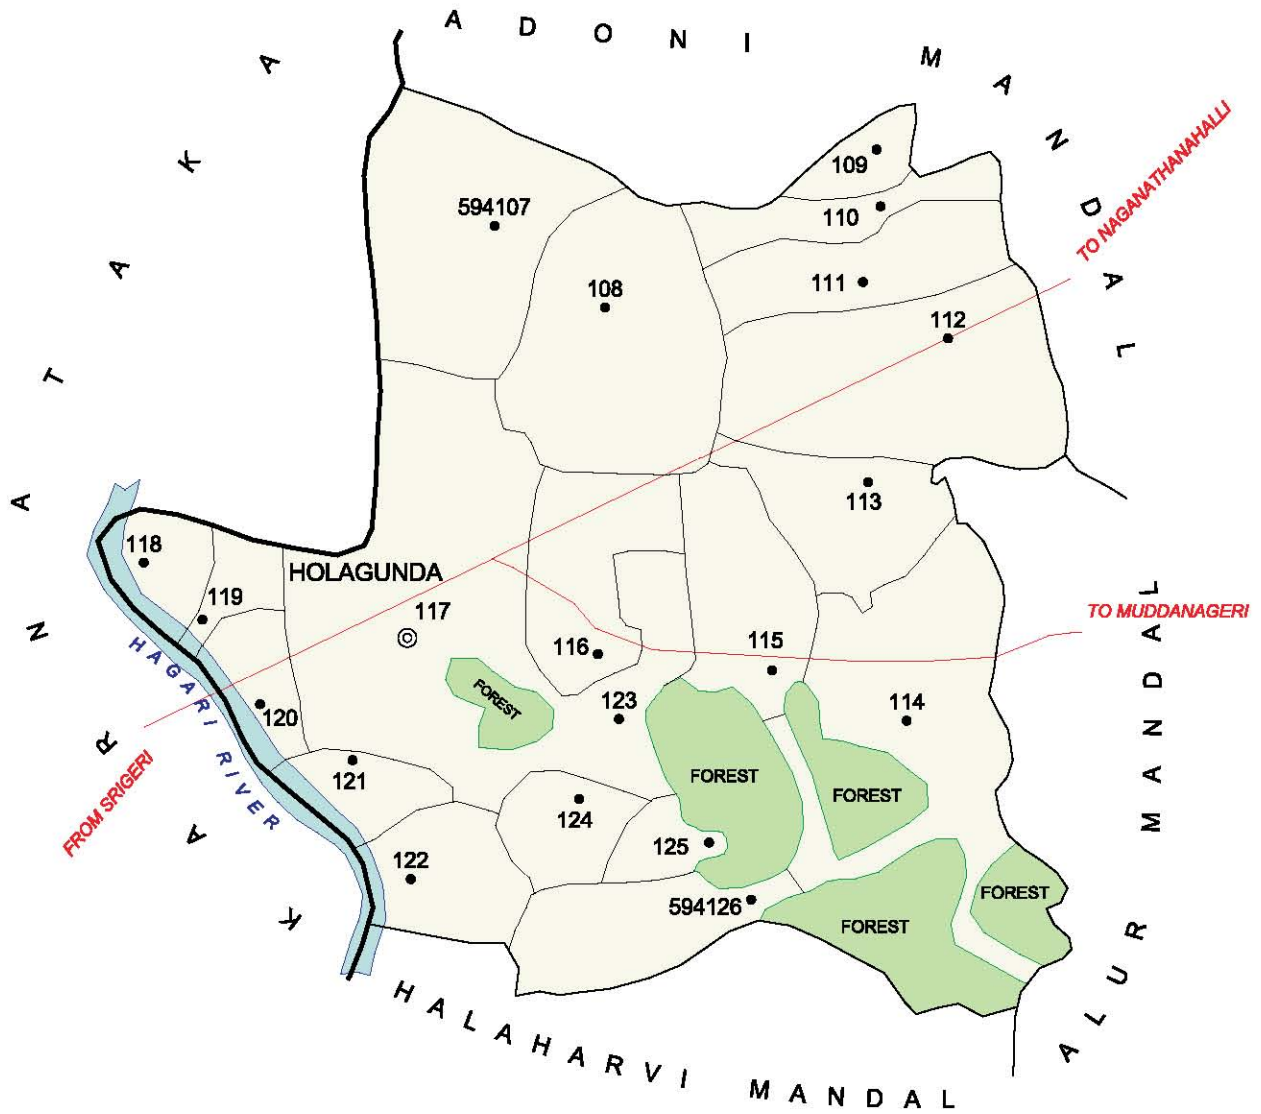

INDIA
ANDHRA PRADESH
HOLAGUNDA MANDAL
KURNOOL DISTRICT

BOUNDARY, STATE.....	—————
BOUNDARY, MANDAL.....	—————
BOUNDARY, VILLAGE WITH L.C. No.....	594126
HEADQUARTERS, MANDAL.....	⊙
OTHER IMPORTANT ROADS.....	— — — — —
RIVER/STREAM/TANK.....	
FOREST.....	

NO. OF TOWNS : NIL
NO. OF VILLAGES : 20
DISTANCE FROM Dist. H.Qrts.
TO MANDAL : 115 Kms.