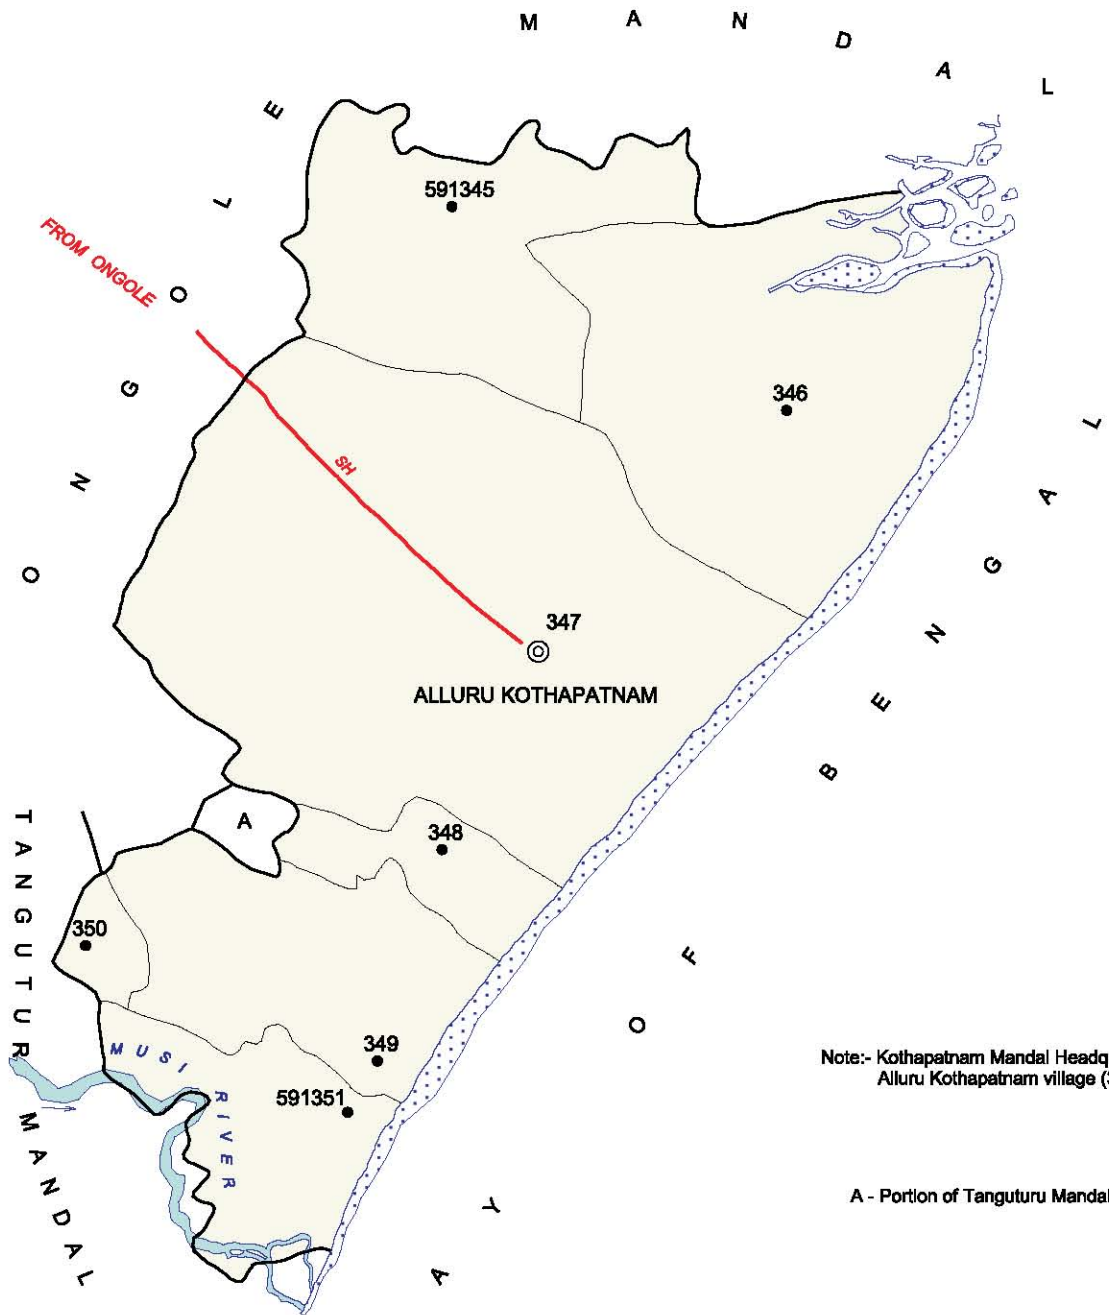

No. OF TOWNS : NIL
No. OF VILLAGES : 7
DISTANCE FROM Dist. H.Qrts.
TO MANDAL H.Qrts. : 16 Kms.

INDIA
ANDHRA PRADESH
KOTHAPATNAM MANDAL
PRAKASAM DISTRICT

Note:- Kothapatnam Mandal Headquarter is Alluru Kothapatnam village (347).

A - Portion of Tanguturu Mandal

BOUNDARY, MANDAL		591351
BOUNDARY, VILLAGE WITH L.C.No		
HEADQUARTERS, MANDAL		
STATE HIGHWAY		
RIVER/STREAM/TANK