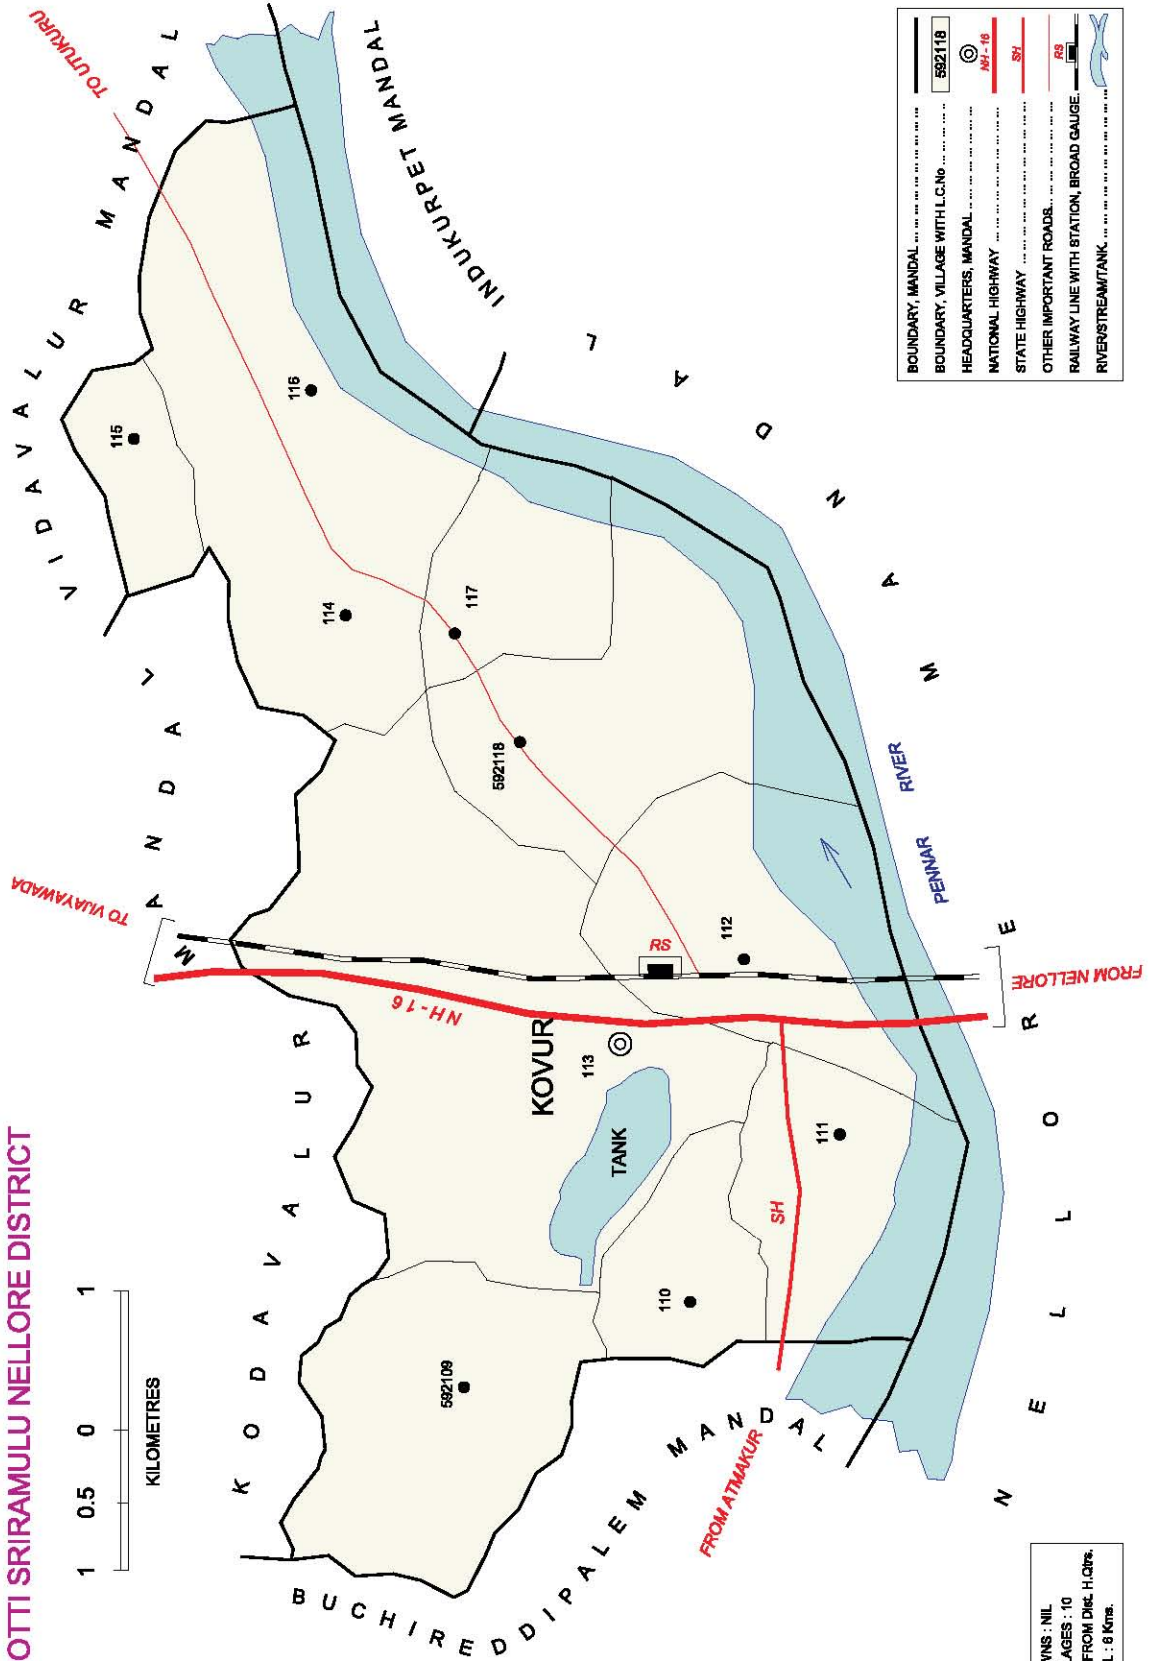

INDIA
ANDHRA PRADESH
KOVUR MANDAL
SRI POTTI SRIRAMULU NELLORE DISTRICT

	BOUNDARY, MANDAL
	BOUNDARY, VILLAGE WITH L.C.No
	HEADQUARTERS, MANDAL
	NATIONAL HIGHWAY
	STATE HIGHWAY
	OTHER IMPORTANT ROADS
	RAILWAY LINE WITH STATION, BROAD GAUGE
	RIVER/STREAM/TANK

No. OF TOWNS : NIL
No. OF VILLAGES : 10
DISTANCE FROM DIST. H.Qtrs.
TO MANDAL : 8 Kms.