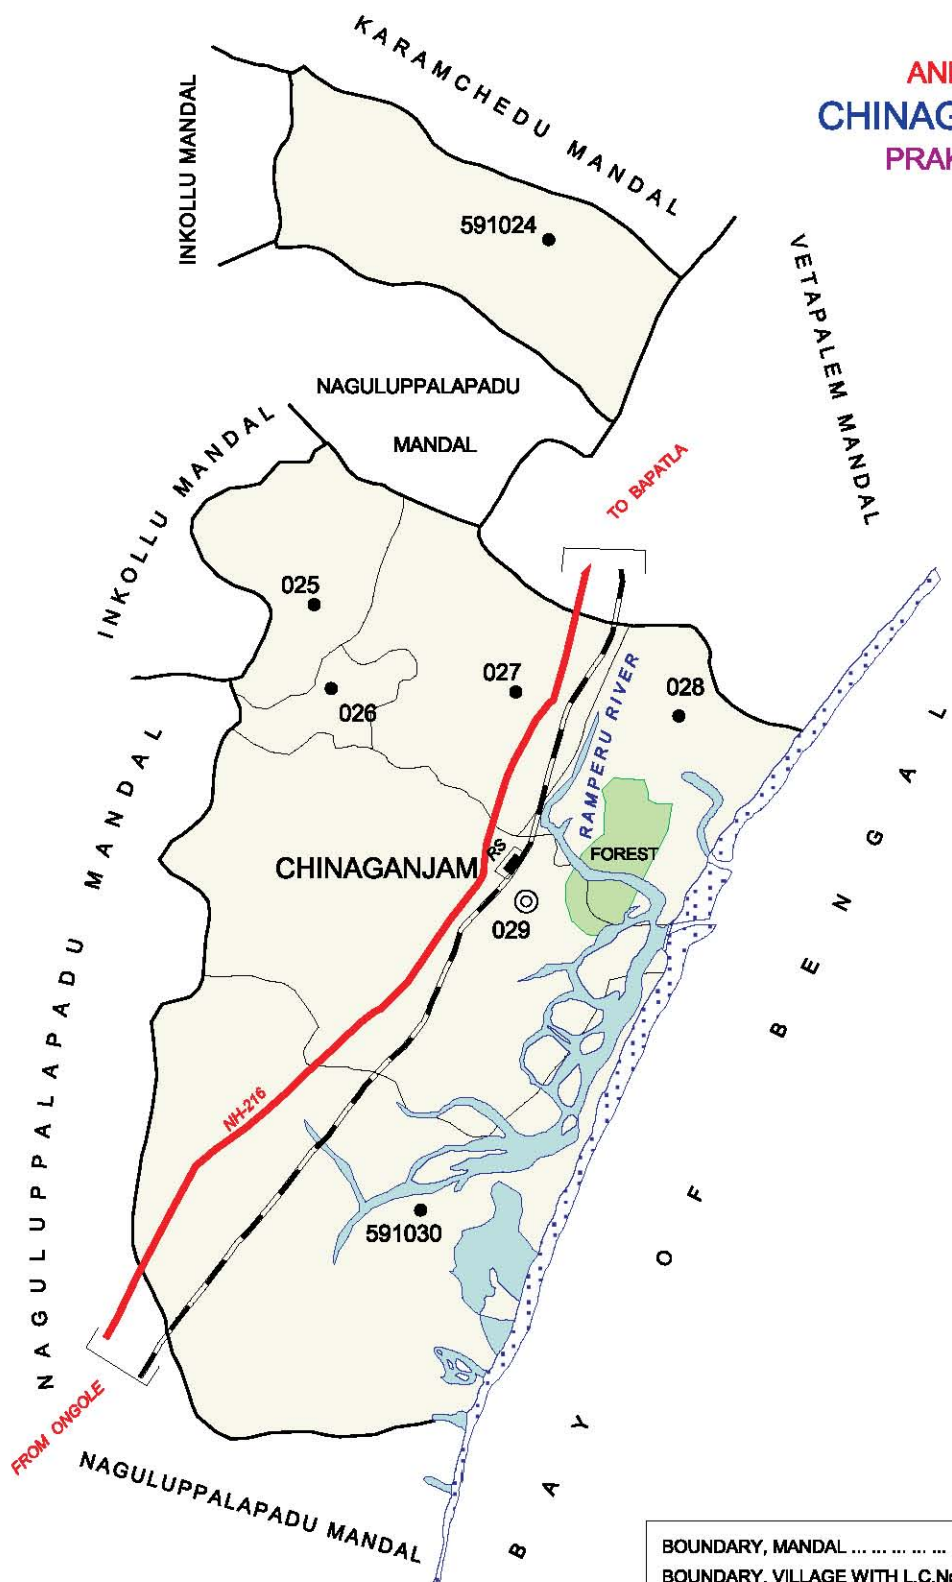

INDIA
ANDHRA PRADESH
CHINAGANJAM MANDAL
PRAKASAM DISTRICT

No. OF TOWNS : NIL
No. OF VILLAGES : 7
DISTANCE FROM Dist. H.Qrts.
TO MANDAL H.Qrts. : 40 Kms.

BOUNDARY, MANDAL	591030
BOUNDARY, VILLAGE WITH L.C.No	⊙
HEADQUARTERS, MANDAL	NH-216
NATIONAL HIGHWAY	RS
RAILWAY LINE WITH STATION, BROAD GAUGE	
RIVER/STREAM/TANK	
FOREST