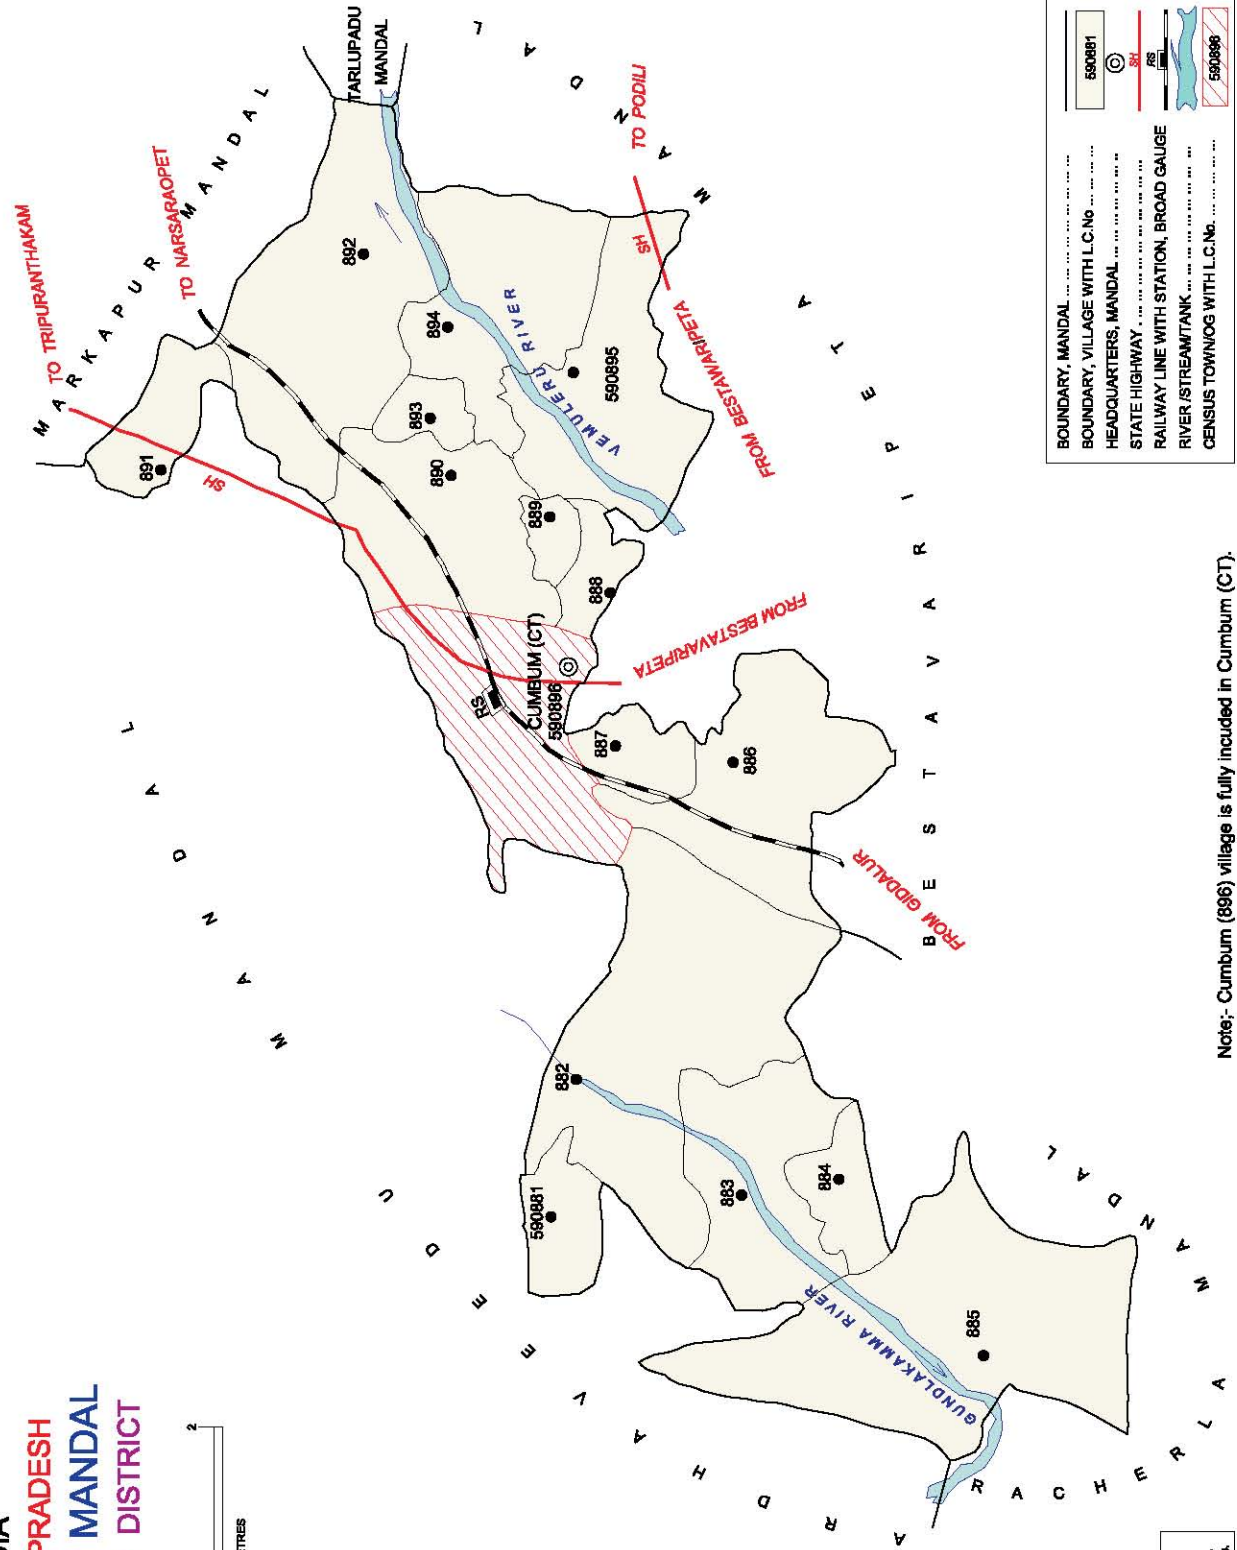

INDIA
ANDHRA PRADESH
CUMBUM MANDAL
PRAKASAM DISTRICT

	BOUNDARY, MANDAL
	BOUNDARY, VILLAGE WITH L.C.No
	HEADQUARTERS, MANDAL
	STATE HIGHWAY
	RAILWAY LINE WITH STATION, BROAD GAUGE
	RIVER /STREAM/TANK
	CENSUS TOWNS WITH L.C.No.

No. OF TOWNS : 1
No. OF VILLAGES : 15
DISTANCE FROM DIK, H.Qs.
TO MANDAL H.Qs. : 116 Kms.

Note:- Cumbum (896) village is fully included in Cumbum (CT).