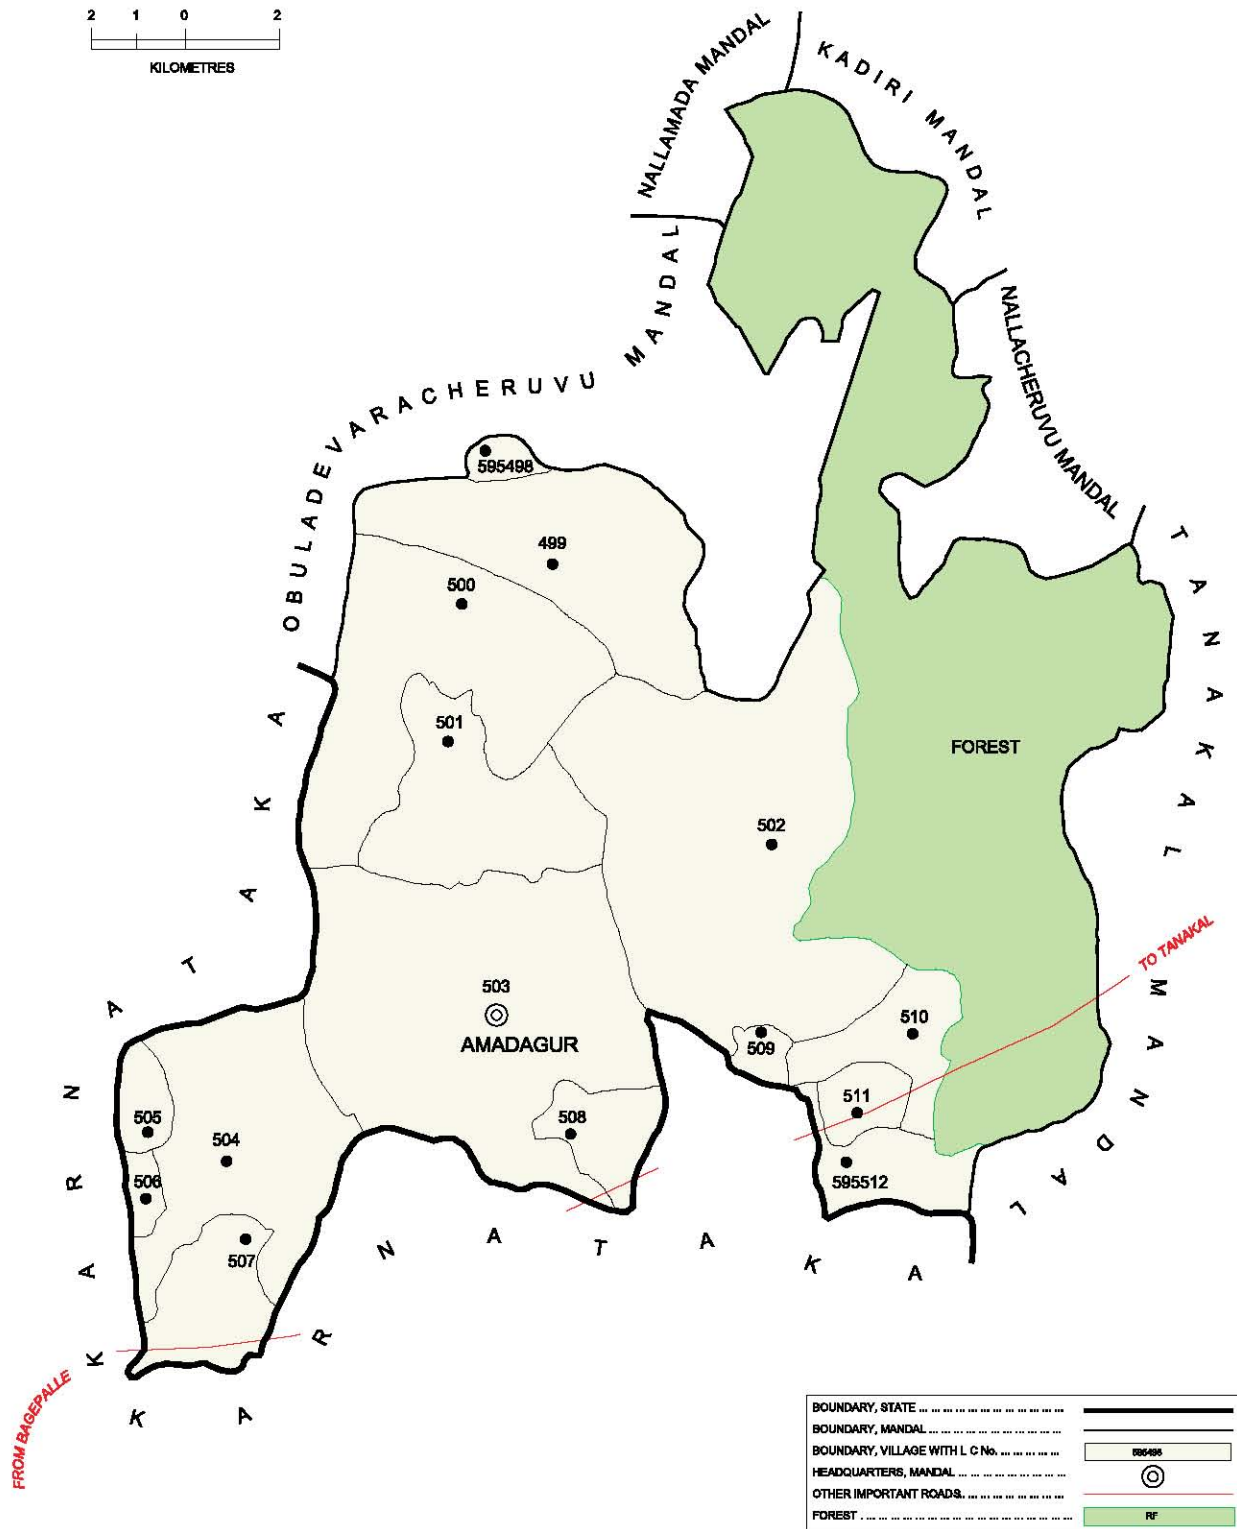

INDIA  
**ANDHRA PRADESH**  
**AMADAGUR MANDAL**  
**ANANTAPUR DISTRICT**

No. OF TOWNS : NIL  
 No. OF VILLAGES : 15  
 DISTANCE FROM Dist H.Qrta.  
 TO MANDAL H.Qrta. : 110 Kms.

**INDIA**  
**ANDHRA PRADESH**  
**GORANTLA MANDAL**  
**ANANTAPUR DISTRICT**