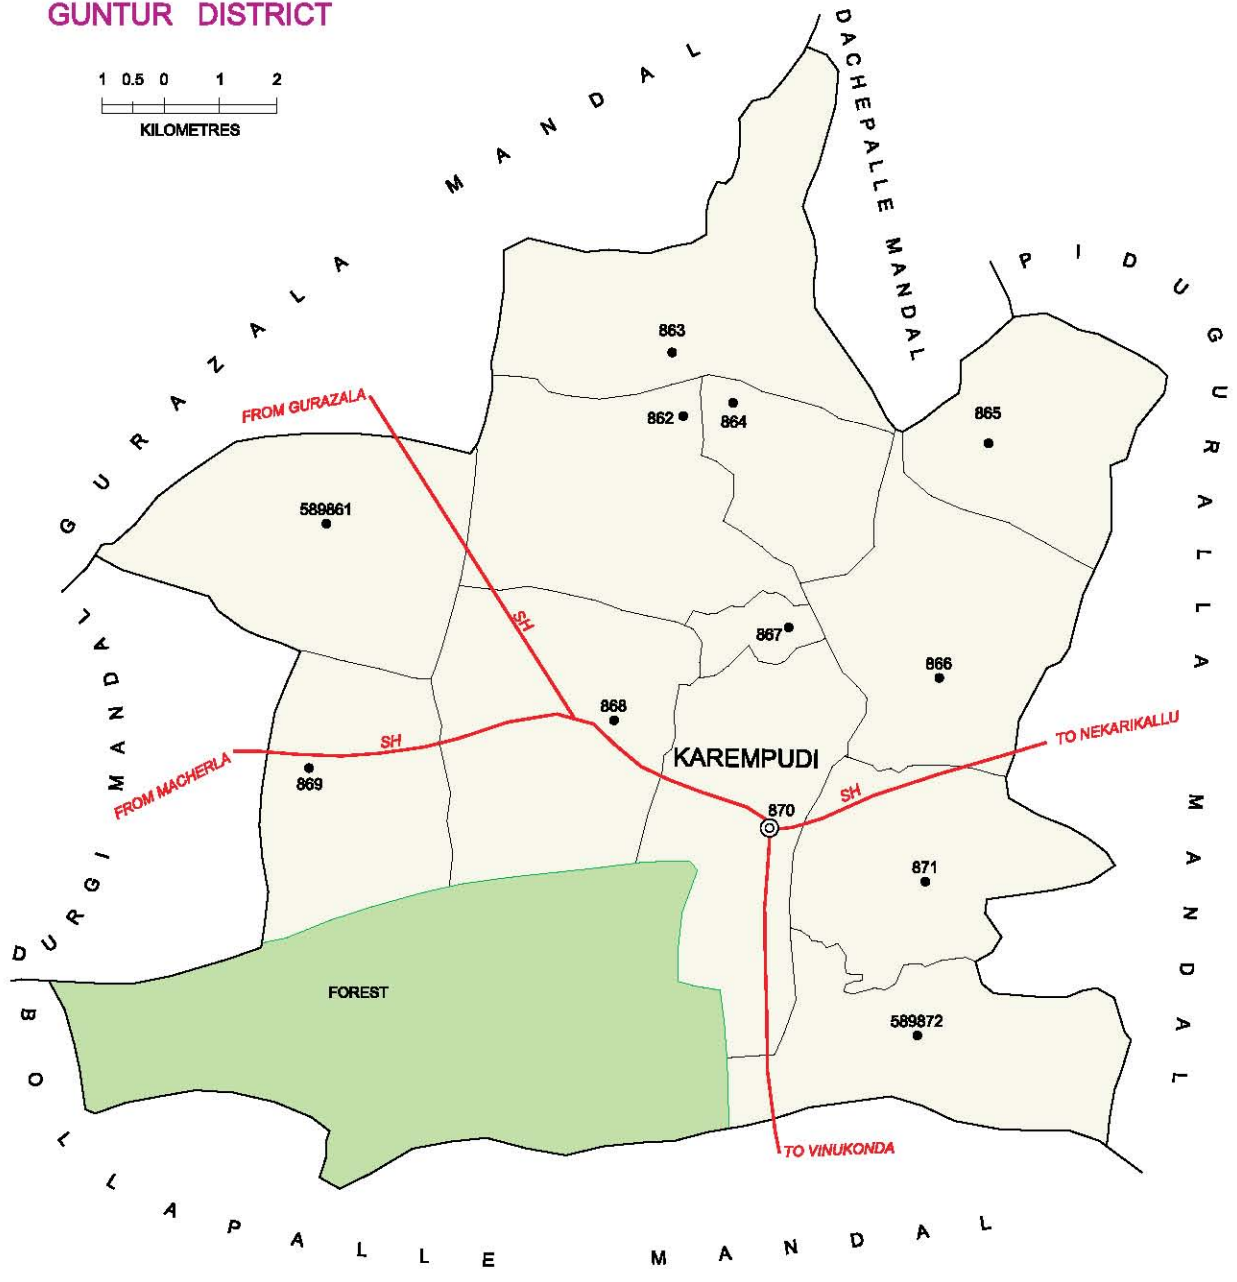

INDIA
ANDHRA PRADESH
KAREMPUDI MANDAL
GUNTUR DISTRICT

BOUNDARY, MANDAL	—————
BOUNDARY, VILLAGE WITH LC NO	————— 589881
HEADQUARTERS, MANDAL	⊙
STATE HIGHWAY	—SH—
RAILWAY LINE WITH STATION, BROAD GAUGE ...	—RS—
FOREST	—————

No. OF TOWNS : NIL
No. OF VILLAGES : 12
DISTANCE FROM Dist. H.Qtrs.
TO MANDAL H. Qtrs. : 72 Kms.