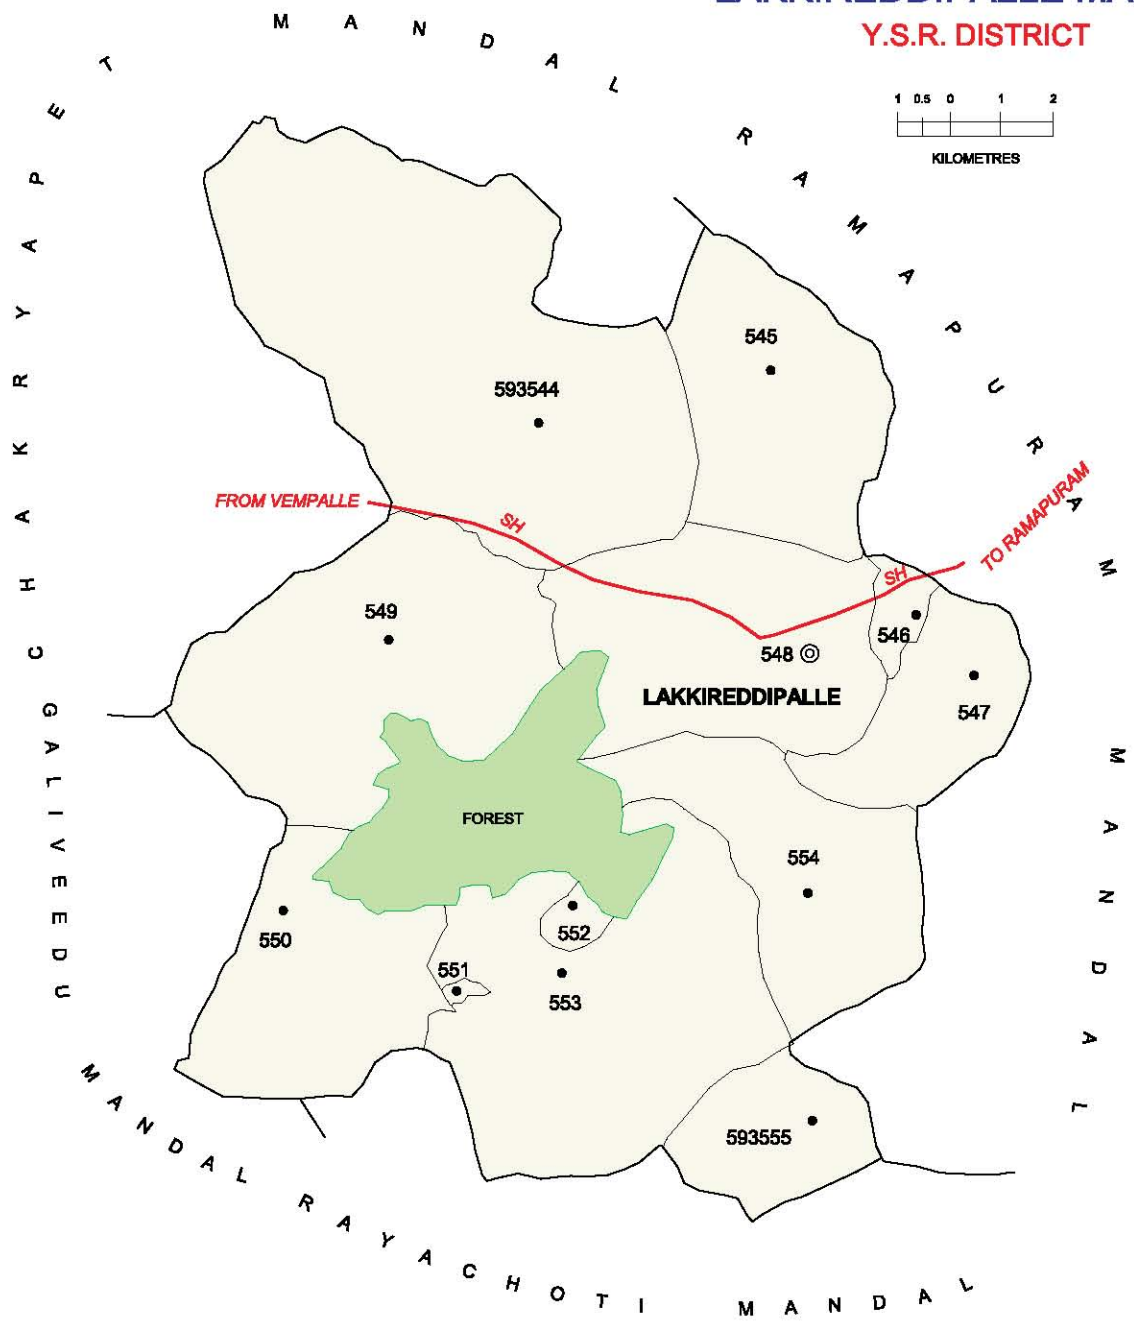

INDIA  
**ANDHRA PRADESH**  
**LAKKIREDDIPALLE MANDAL**  
**Y.S.R. DISTRICT**

NO. OF TOWNS : NIL  
 NO. OF VILLAGES : 12  
 DISTANCE FROM DIST. H. Qrts.  
 TO MANDAL H.Qrts.: 69 Kms.

BOUNDARY, MANDAL .....	—————
BOUNDARY, VILLAGE WITH LCNo .....	593555
HEAD QUARTERS, MANDAL .....	⊙
STATE HIGHWAY .....	SH
FOREST .....	FOREST