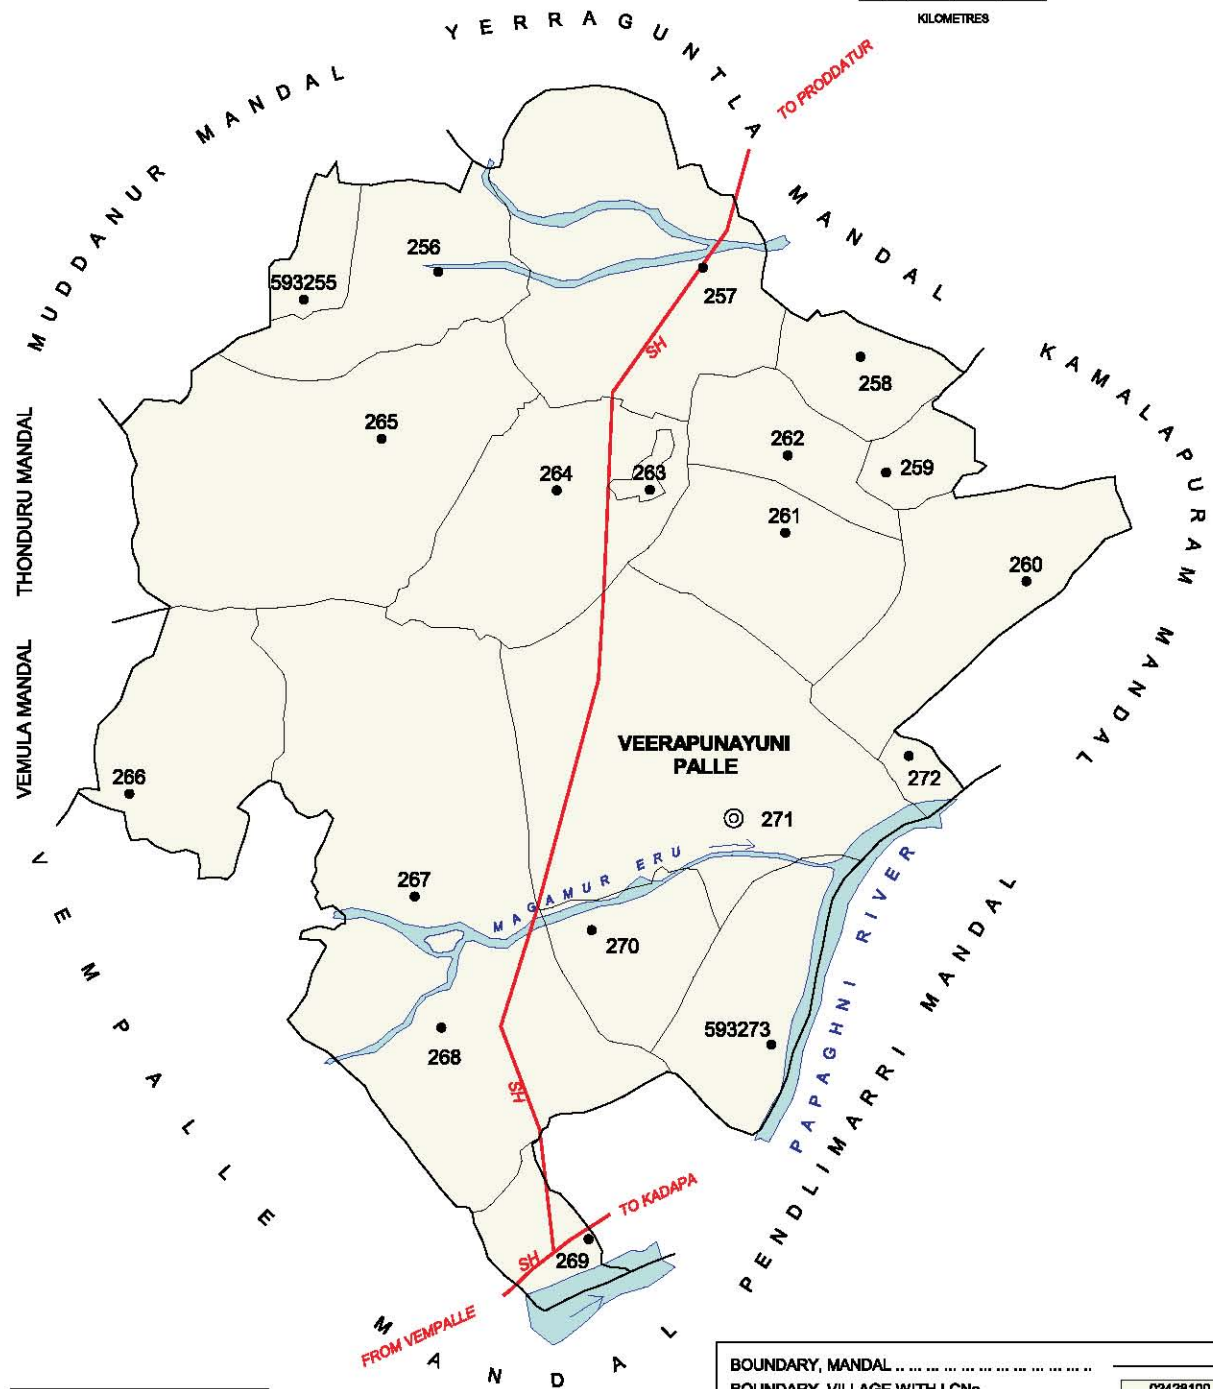

INDIA
ANDHRA PRADESH
VEERAPUNAYUNIPALLE MANDAL
Y.S.R. DISTRICT

NO. OF TOWNS : NIL
NO. OF VILLAGES : 19
DISTANCE FROM DIST. H. Qrts.
TO MANDAL H.Qrts. : 30 Kms.

BOUNDARY, MANDAL		
BOUNDARY, VILLAGE WITH LCNo		02428100
HEAD QUARTERS, MANDAL		
STATE HIGHWAY		
RIVER / STREAM / TANK