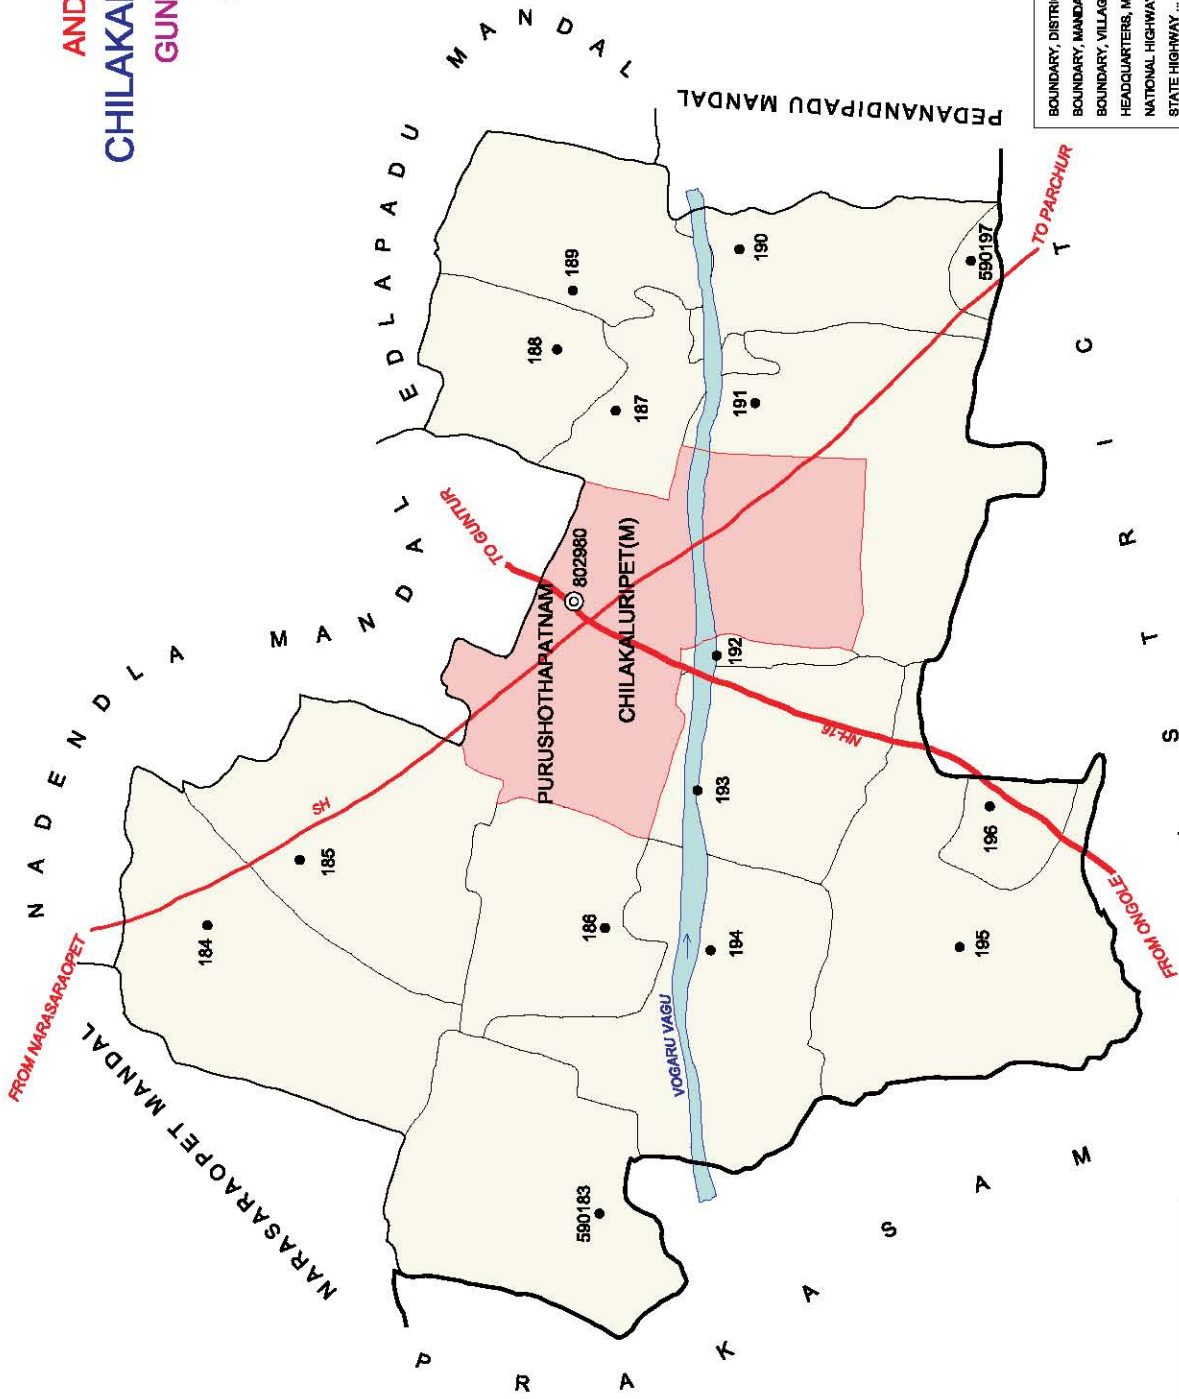

INDIA
ANDHRA PRADESH
CHILAKALURIPET MANDAL
GUNTUR DISTRICT

--- --	BOUNDARY, DISTRICT
---	BOUNDARY, MANDAL
---	BOUNDARY, VILLAGE WITH LC NO
---	HEADQUARTERS, MANDAL
---	NATIONAL HIGHWAY
---	STATE HIGHWAY
---	RAILWAY LINE WITH STATION, BROAD GAUGE
---	RIVER/ STREAM / TANK
---	STATUTORY TOWN WITH LC NO

No. OF TOWNS : 1
No. OF VILLAGES : 15
DISTANCE FROM Dist. H.Qtrs.
TO MANDAL H. Qtrs. : 33 kms.

Note: Chilakaluripet is Hamlet of Purushothapatnam