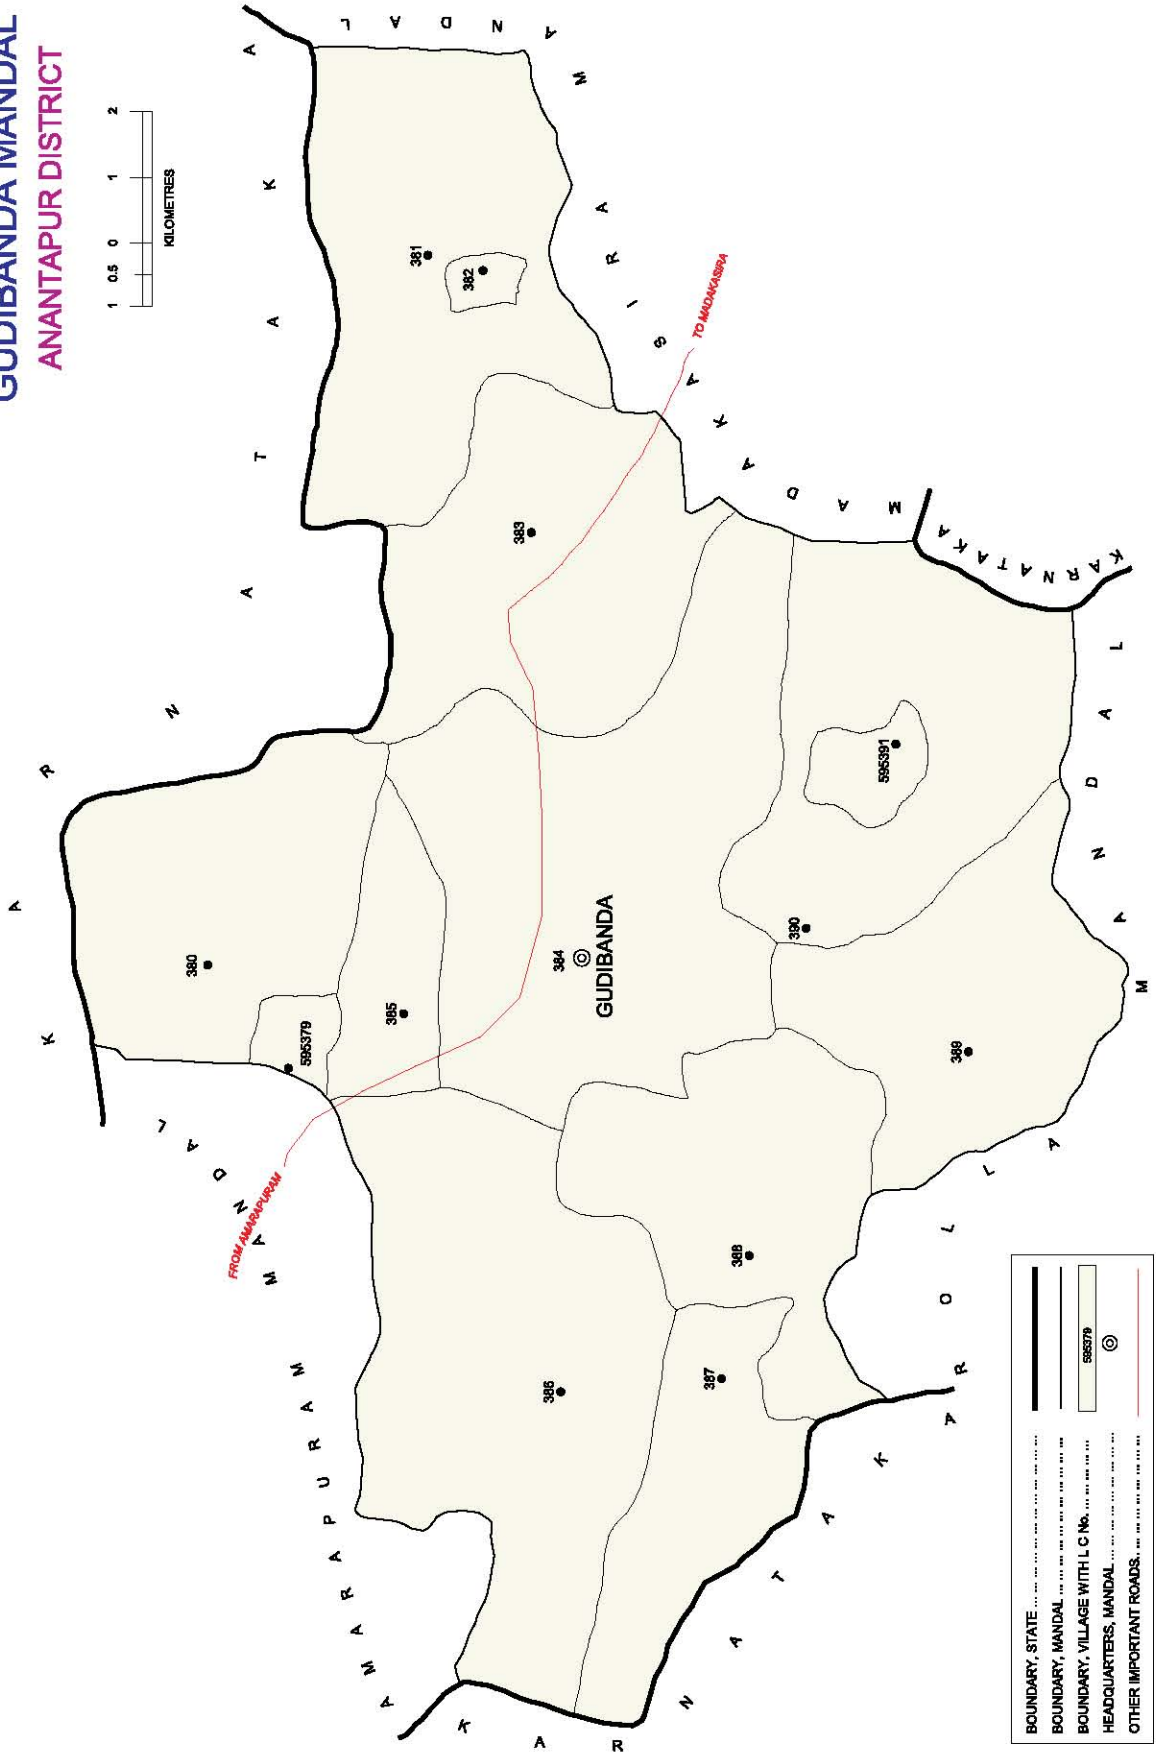

INDIA  
 ANDHRA PRADESH  
 GUDIBANDA MANDAL  
 ANANTAPUR DISTRICT

No. OF TOWNS : NIL  
 No. OF VILLAGES : 13  
 DISTANCE FROM DMH H.Qs.  
 TO MANDAL H.Qs. : 115 Kms.

--- ---	BOUNDARY, STATE
--- ---	BOUNDARY, MANDAL
--- ---	BOUNDARY, VILLAGE WITH L.C. No.
--- ---	HEADQUARTERS, MANDAL
---	OTHER IMPORTANT ROADS.