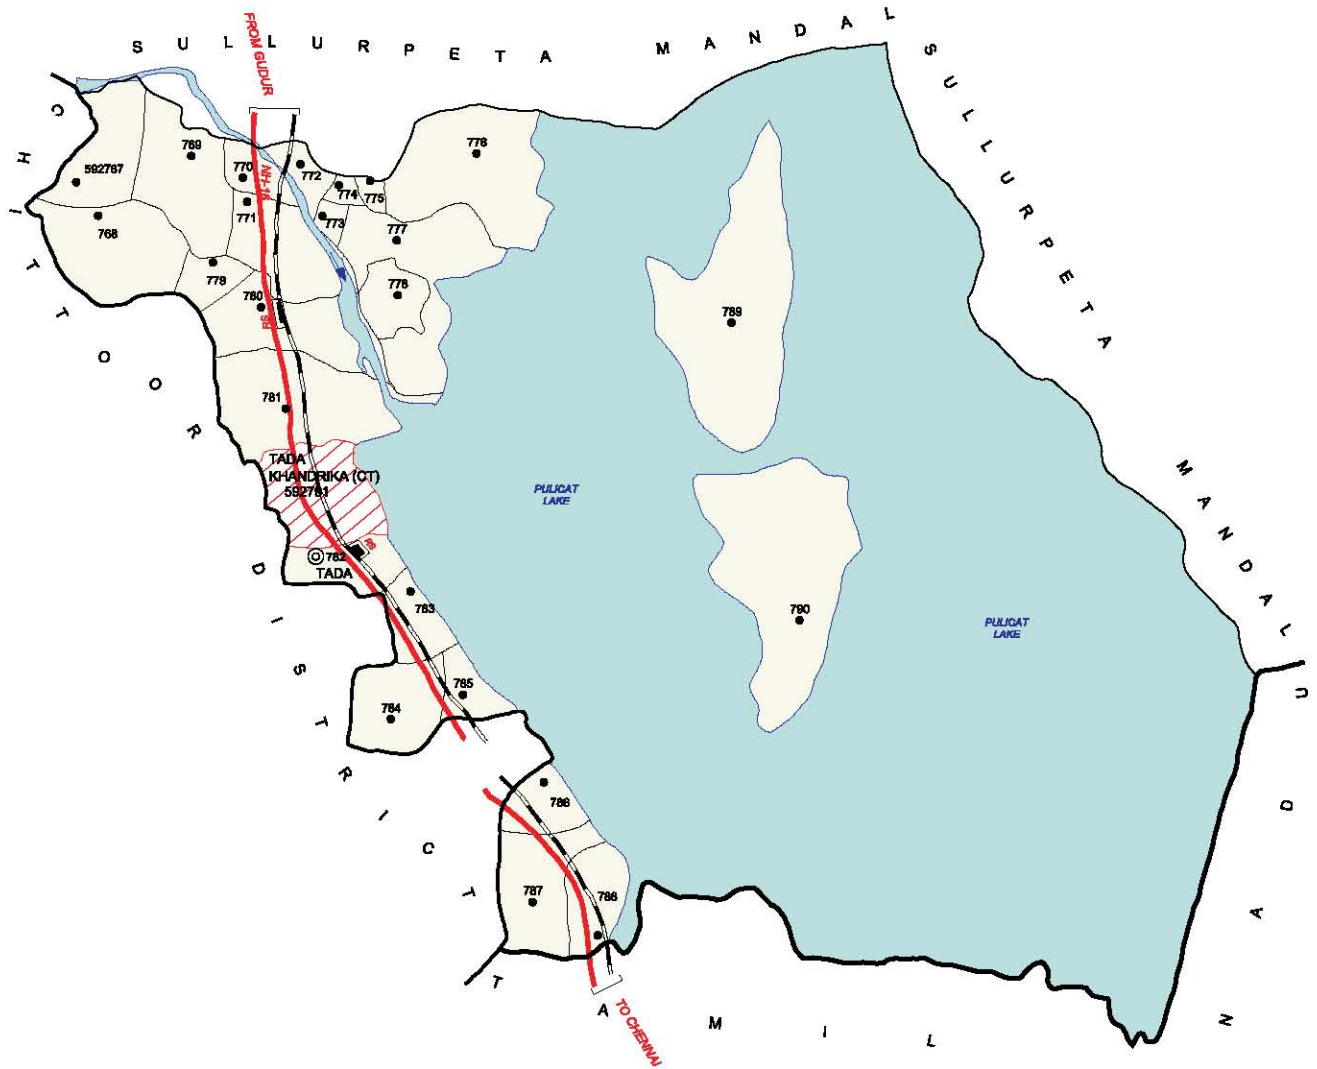

INDIA
ANDHRA PRADESH
TADA MANDAL
SRI POTTI SRIRAMULU NELLORE DISTRICT

No. OF TOWNS : 1
No. OF VILLAGES : 24
DISTANCE FROM Dist. H. Qtrs.
TO MANDAL : 112 Kms.

Note: TadaKhandrika (791) Village Is fully Included In TadaKhandrika (C.T.)

BOUNDARY, STATE	—————
BOUNDARY, DISTRICT	—————
BOUNDARY, MANDAL	—————
BOUNDARY, VILLAGE WITH L.C.No	592787
HEADQUARTERS, MANDAL.....	⊙
NATIONAL HIGHWAY	NH-16
RAILWAY LINE WITH STATION BROAD GAUGE	RS
RIVER/STREAM/TANK.....	
CENSUS TOWN/OG WITH L.C.No	592791