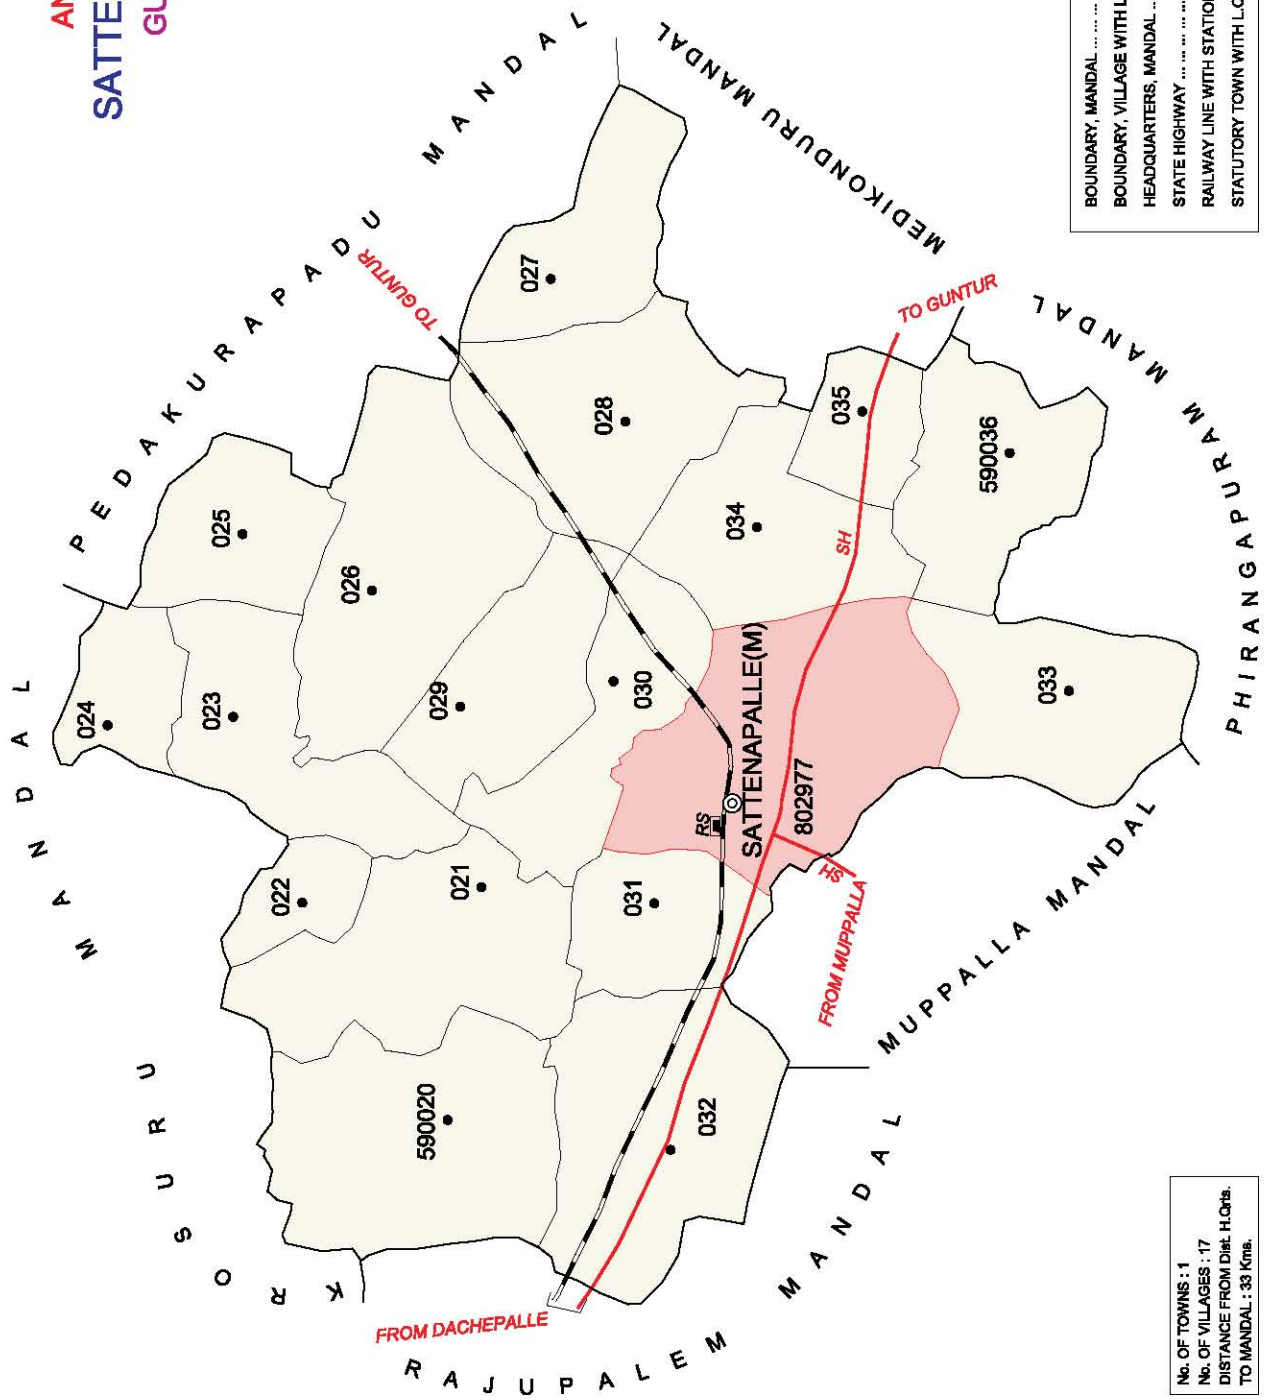

INDIA
ANDHRA PRADESH
SATTENAPALLE MANDAL
GUNTUR DISTRICT

BOUNDARY, MANDAL	.....
BOUNDARY, VILLAGE WITH LC NO	.....
HEADQUARTERS, MANDAL	◎
STATE HIGHWAY	SH
RAILWAY LINE WITH STATION, BROAD GAUGE	RS
STATUTORY TOWN WITH L.C.No	802977

No. OF TOWNS : 1
No. OF VILLAGES : 17
DISTANCE FROM Dist. H. Qtrs.
TO MANDAL : 33 Kms.