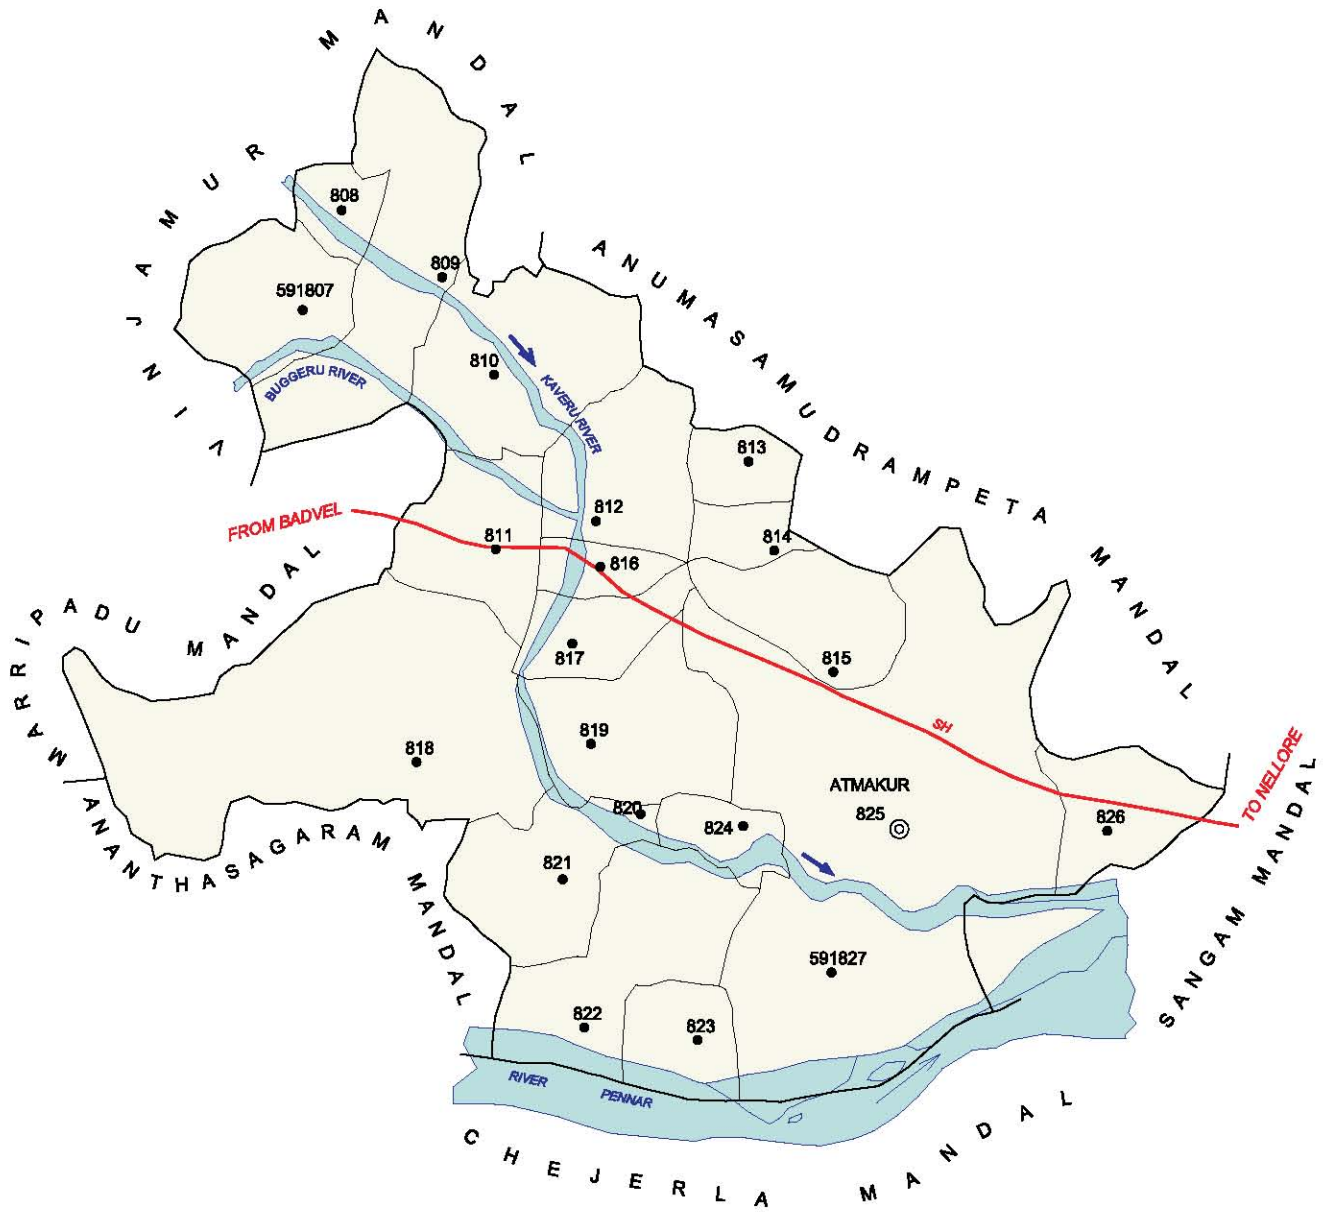

Note - Marripadu Mandal Headquarter is Hamlet of Allampadu village (L.C.No. 795).

No. OF TOWNS : NIL  
 No. OF VILLAGES : 21  
 DISTANCE FROM Dist. H.Qtrs.  
 TO MANDAL : 86 Kms.

INDIA  
**ANDHRA PRADESH**  
**ATMAKUR MANDAL**  
 SRI POTTI SRIRAMULU NELLORE DISTRICT