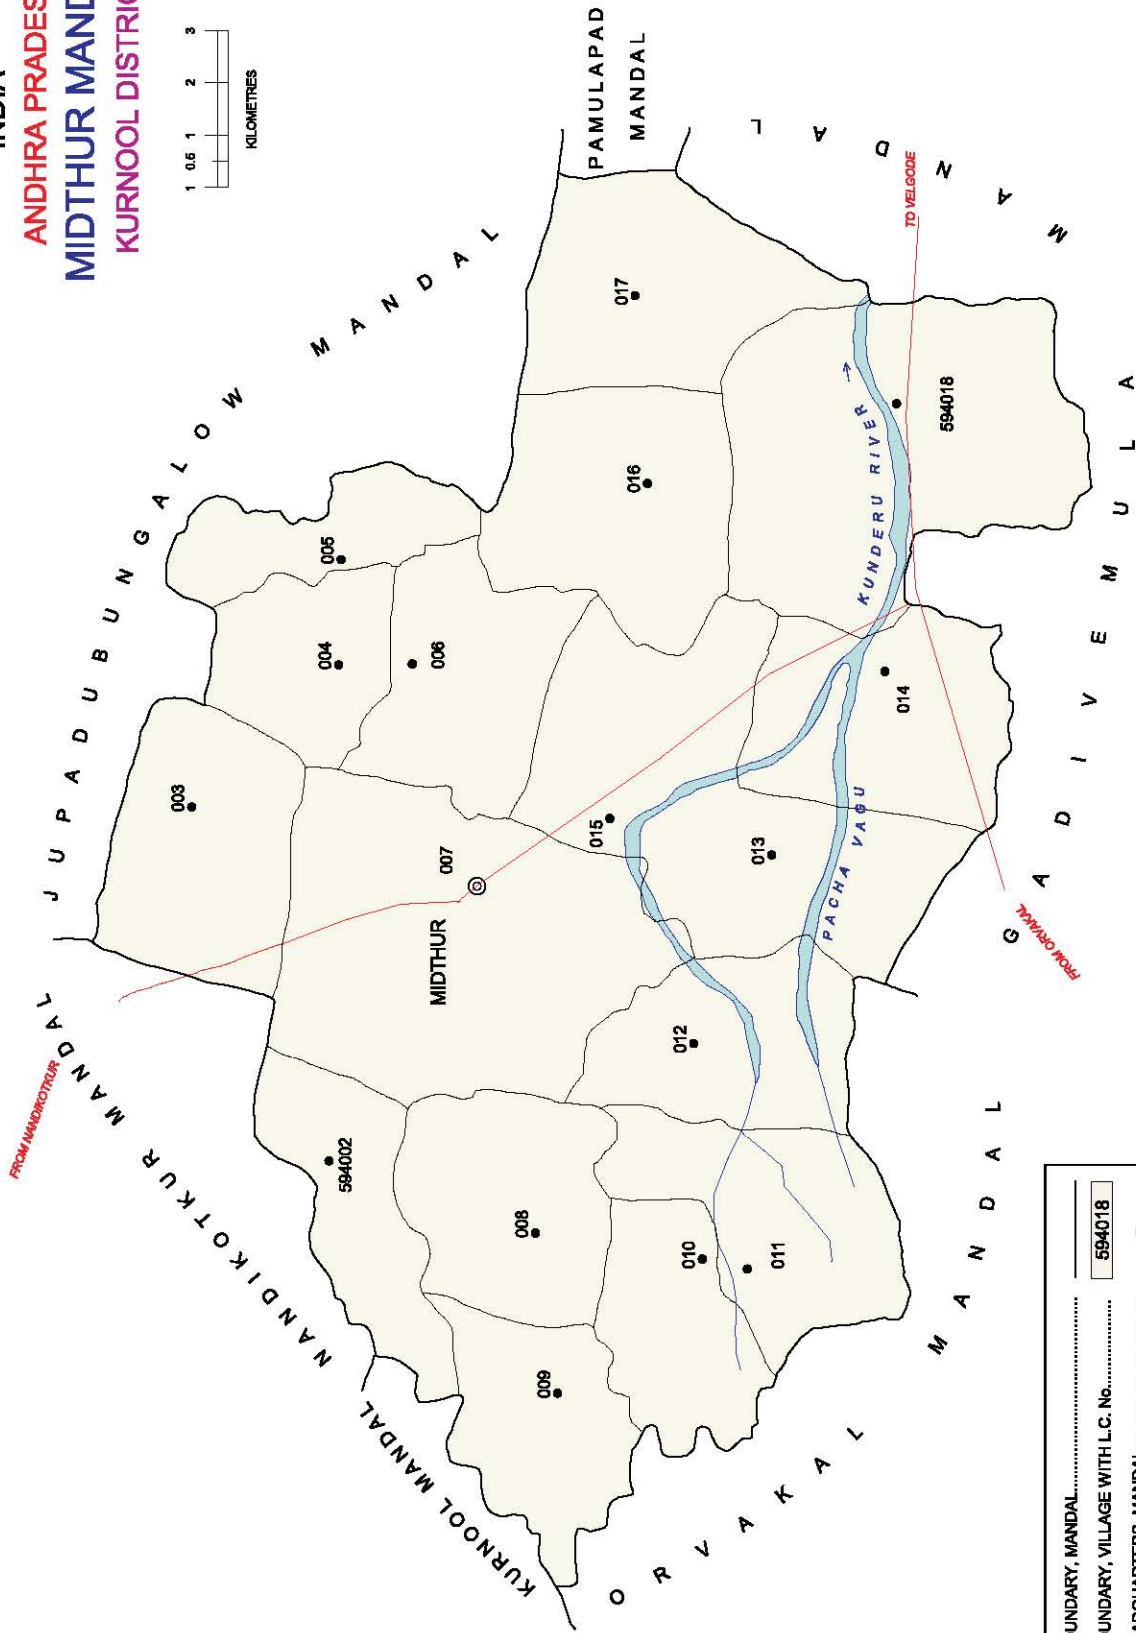

NO. OF TOWNS : NIL  
 NO. OF VILLAGES : 11  
 DISTANCE FROM Dist. H. Qtrs.  
 TO MANDAL H. Qtrs : 47 Kms.

INDIA  
 ANDHRA PRADESH  
 MIDTHUR MANDAL  
 KURNOOL DISTRICT

NO. OF TOWNS : NIL  
 NO. OF VILLAGES : 17  
 DISTANCE FROM DISL. H.Qs.  
 TO MANDAL - H.Qs : 26 Kms.