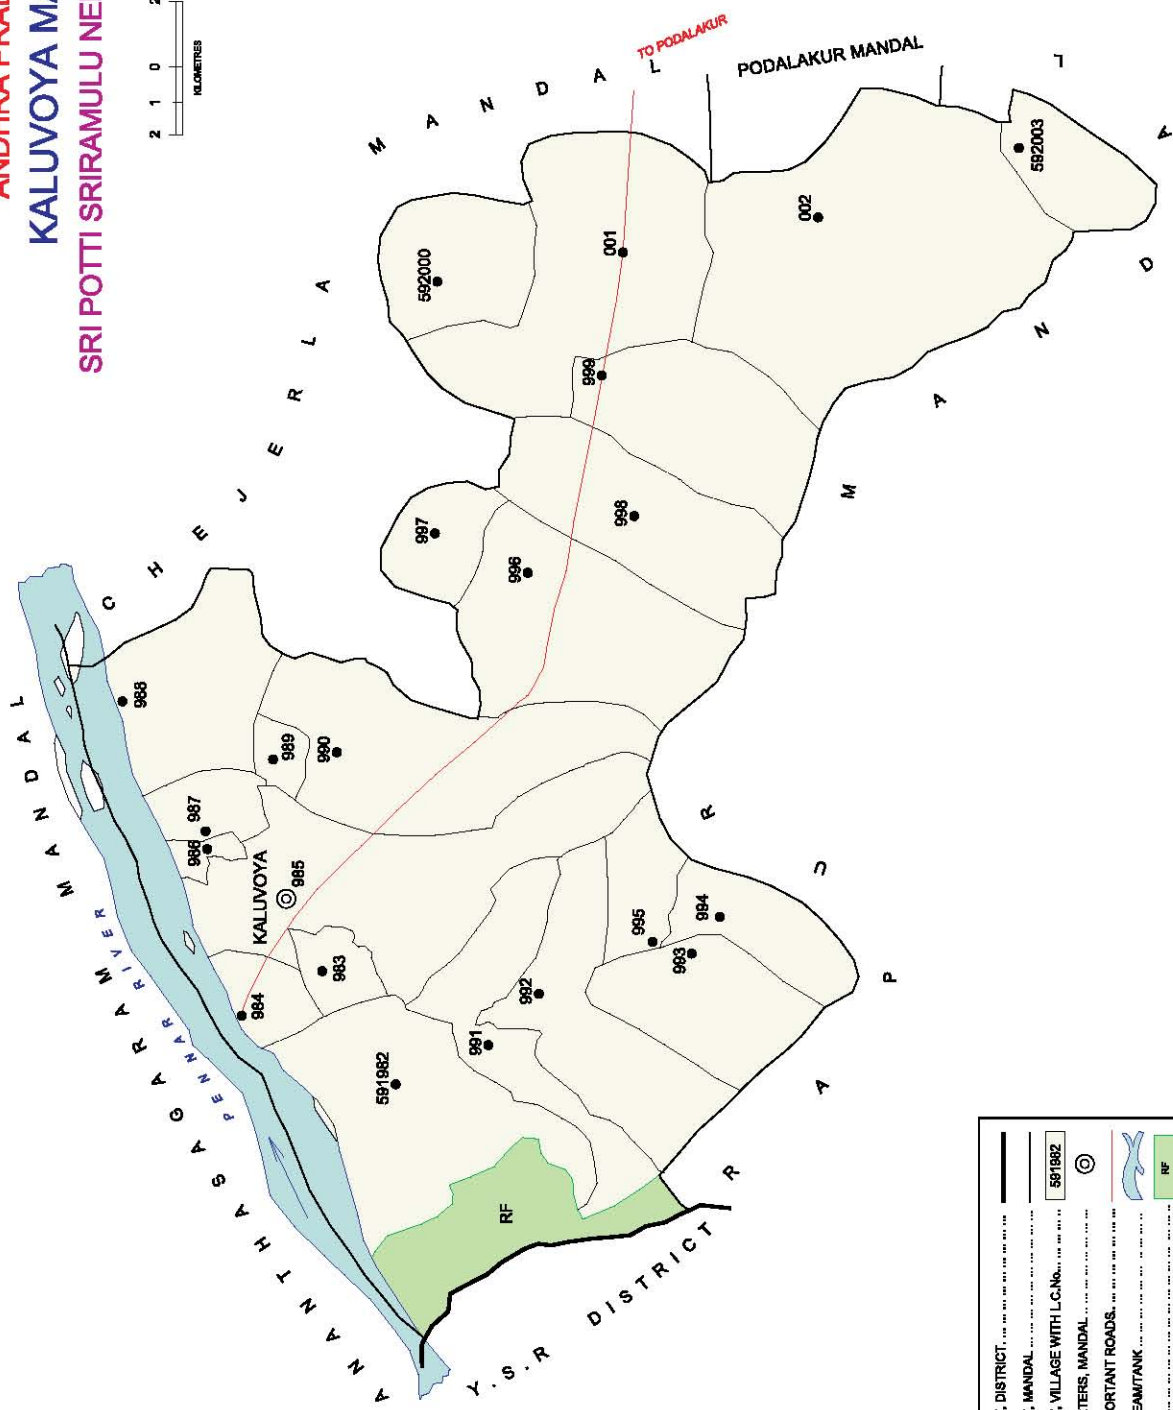

INDIA
ANDHRA PRADESH
KALUVOYA MANDAL
SRI POTTI SRIRAMULU NELLORE DISTRICT

BOUNDARY, DISTRICT	.....
BOUNDARY, MANDAL	.....
BOUNDARY, VILLAGE WITH L.C.No.	.....
HEADQUARTERS, MANDAL	⊙
OTHER IMPORTANT ROADS	.....
RIVER/STREAM/TANK	
FOREST	

No. OF TOWNS : NIL
No. OF VILLAGES : 22
DISTANCE FROM Dist. H. Qtrs.
TO MANDAL : 88 Kms.