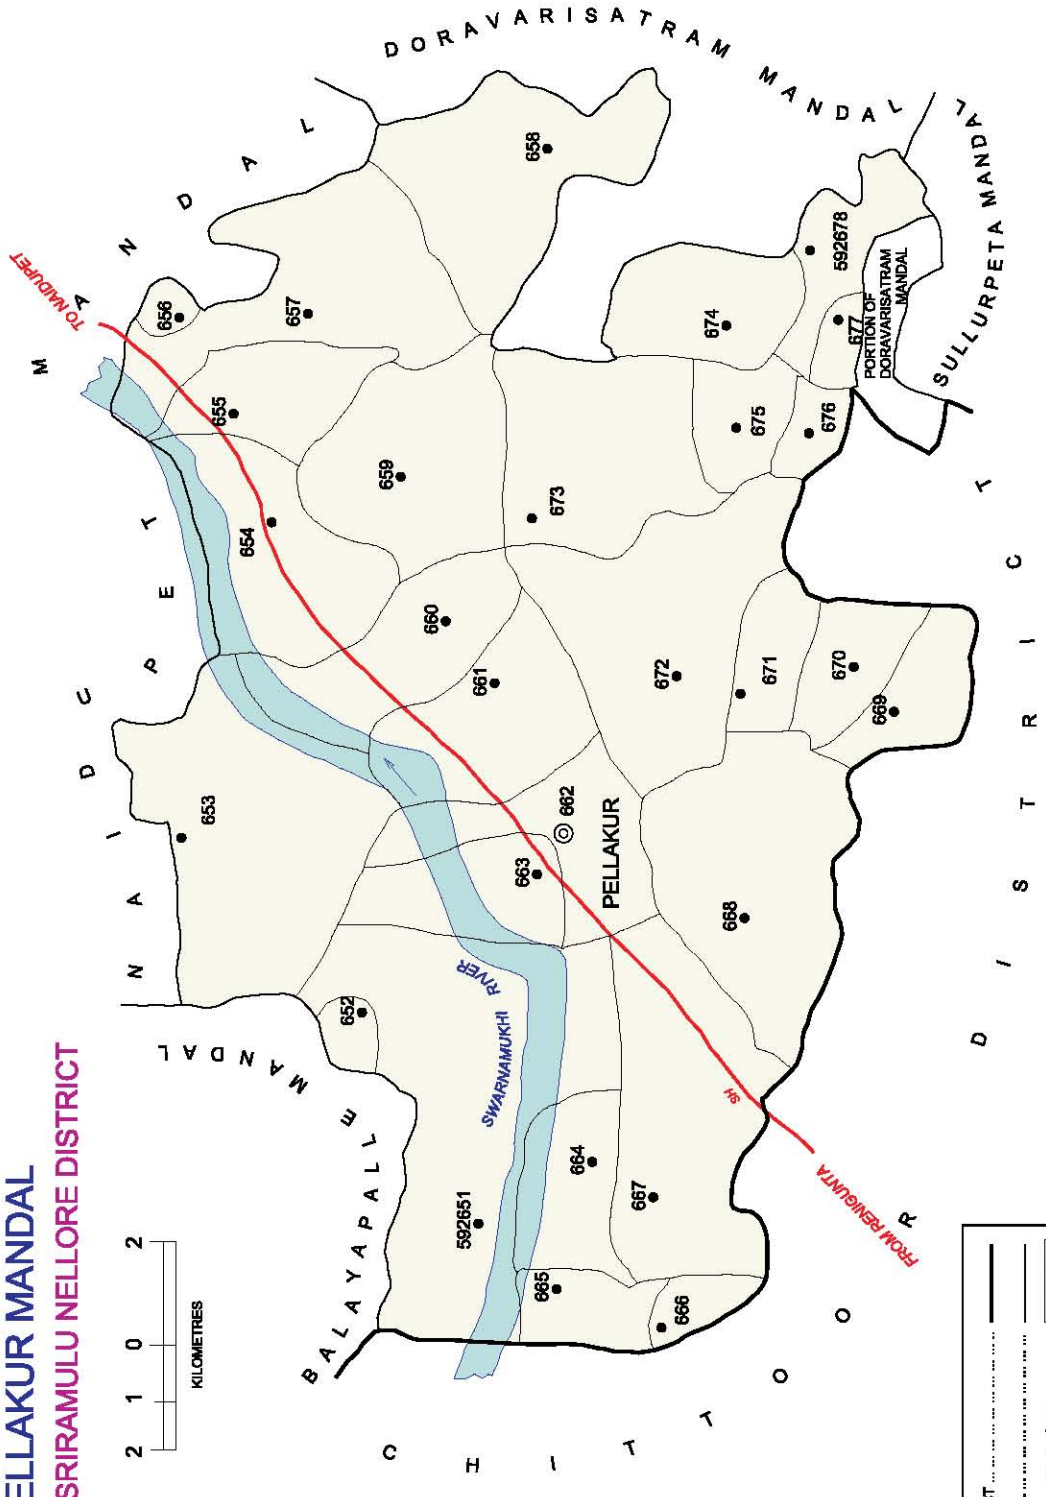

INDIA
ANDHRA PRADESH
PELLAKUR MANDAL
SRI POTTI SRIRAMULU NELLORE DISTRICT

BOUNDARY, DISTRICT	.....
BOUNDARY, MANDAL	.....
BOUNDARY, VILLAGE WITH L.C.No	.....
HEADQUARTERS, MANDAL	⊙
STATE HIGHWAY	SH
RIVER/STREAM/TANK	

No. OF TOWNS : NIL
No. OF VILLAGES : 28
DISTANCE FROM Dist. H.Qtrs.
TO MANDAL : 82 Kms.