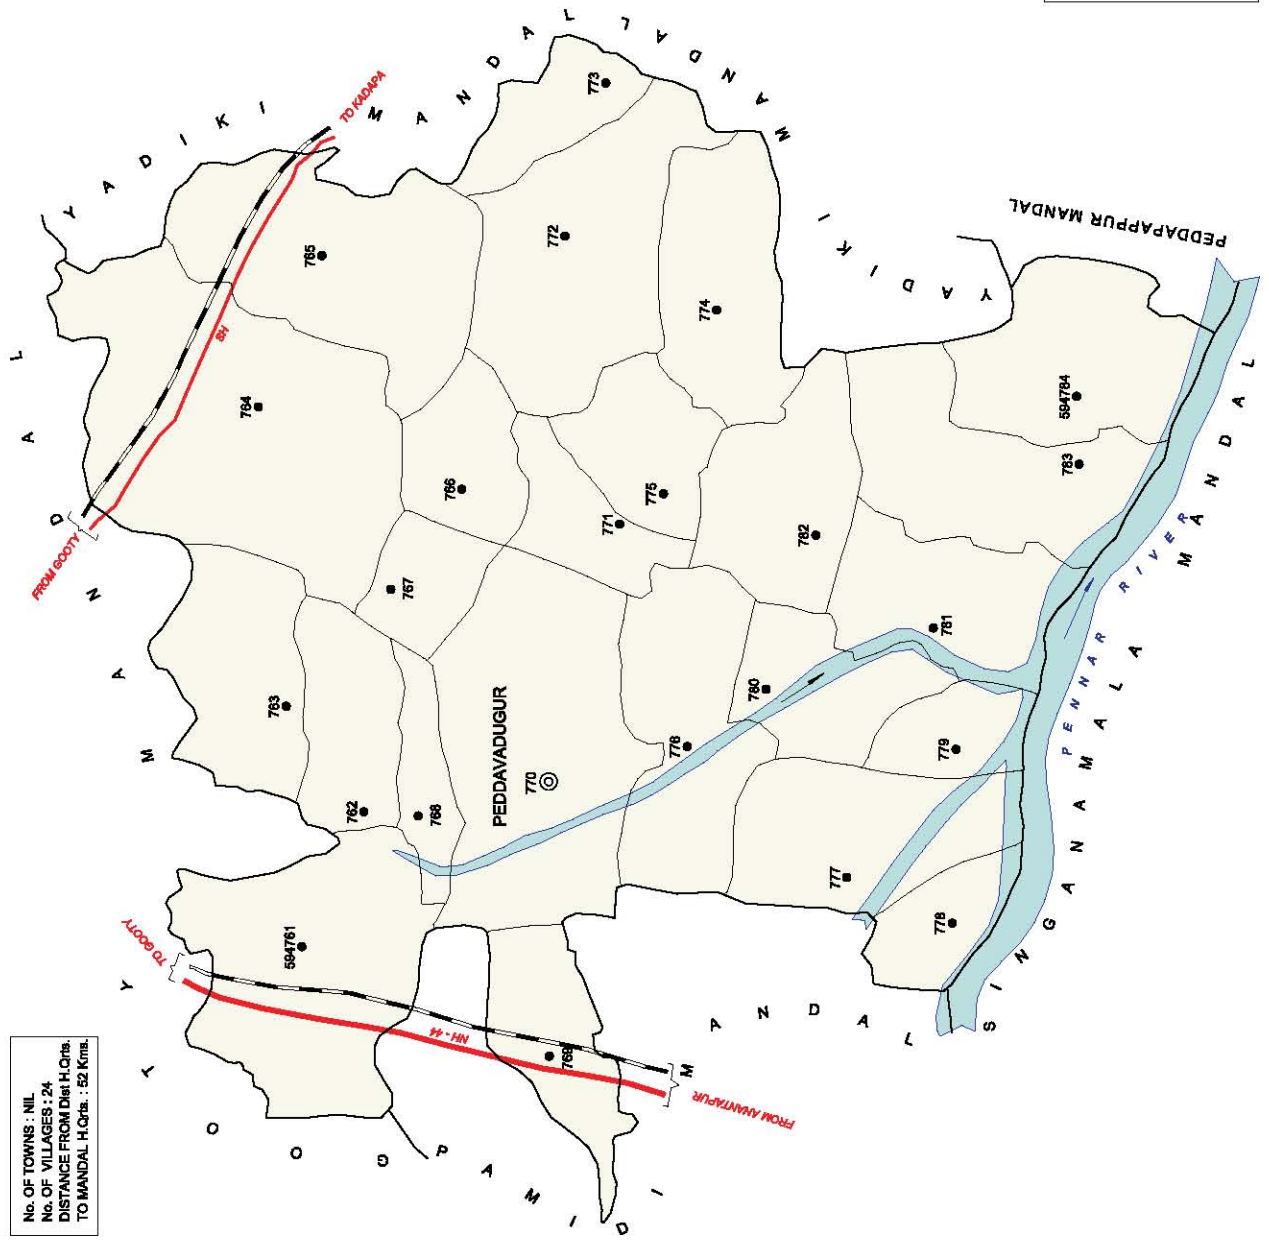

INDIA
ANDHRA PRADESH
PEDDAVADUGUR MANDAL
ANANTAPUR DISTRICT

No. OF TOWNS : NIL
No. OF VILLAGES : 24
DISTANCE FROM Dist.H. Qtrs.
TO MANDAL H. Qtrs. : 52 Kms.

---	BOUNDARY, MANDAL
---	BOUNDARY, VILLAGE WITH LC No.
●	HEADQUARTERS, MANDAL
---	NATIONAL HIGHWAY
---	STATE HIGHWAY
---	RAILWAY LINE, BROAD GAUGE
---	RIVER / STREAM / TANK