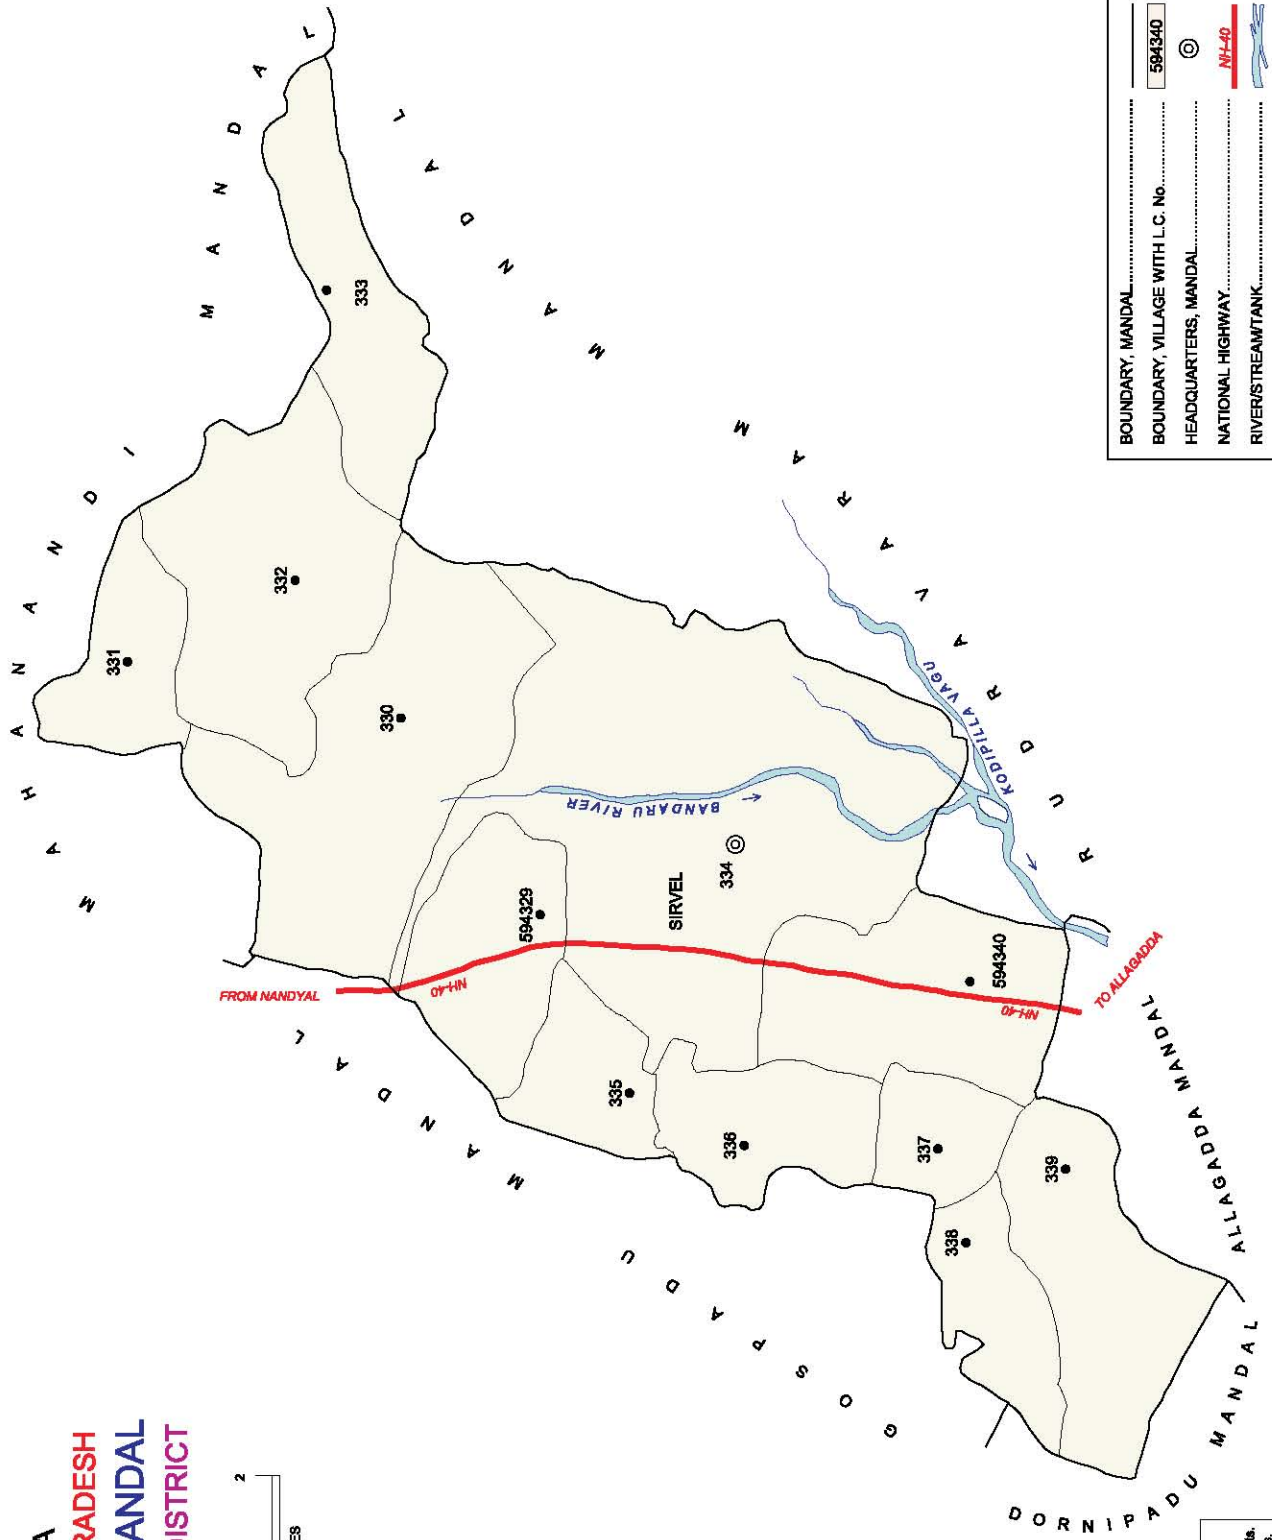

INDIA
ANDHRA PRADESH
SIRVEL MANDAL
KURNOOL DISTRICT

BOUNDARY, MANDAL.....	594340
BOUNDARY, VILLAGE WITH L. C. No.....	⊙
HEADQUARTERS, MANDAL.....	NH-49
NATIONAL-HIGHWAY.....	
RIVER/STREAM/TANK.....	

NO. OF TOWNS : NIL
NO. OF VILLAGES : 12
DISTANCE FROM DIR. H.Qs.
TO MANDAL H.Qs : 7.7 Kms.