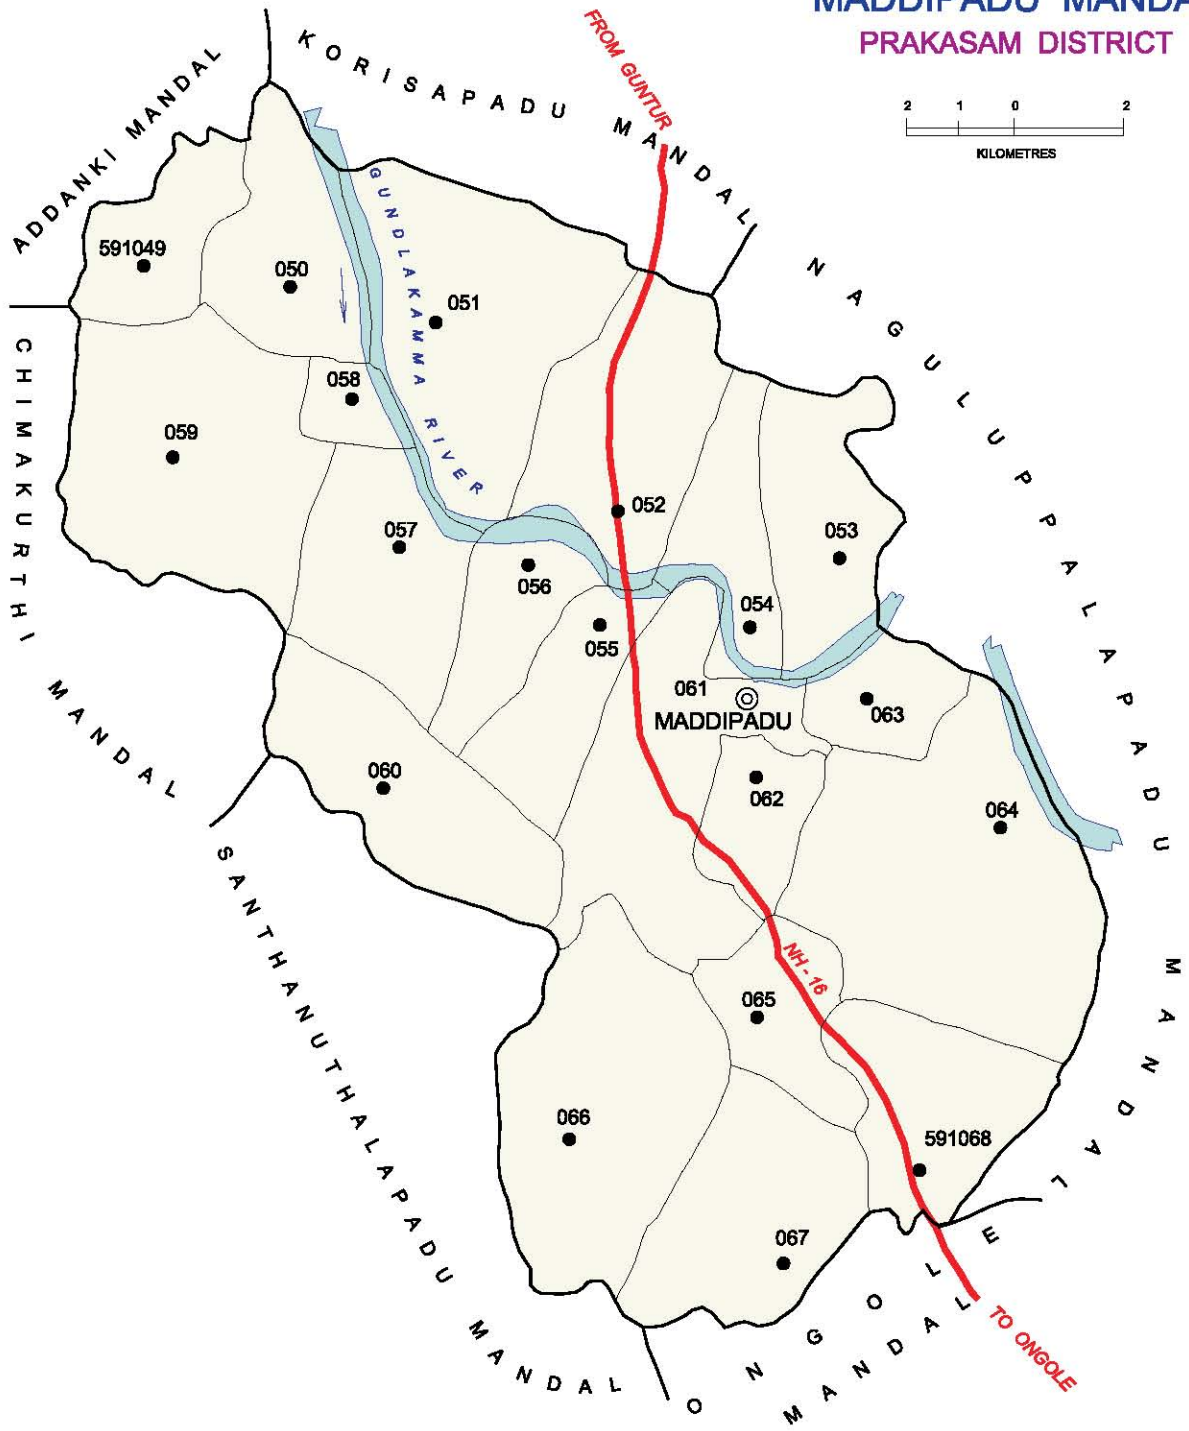

INDIA
ANDHRA PRADESH
MADDIPADU MANDAL
PRAKASAM DISTRICT

BOUNDARY, MANDAL	
BOUNDARY, VILLAGE WITH L.C.No.....	
HEADQUARTERS, MANDAL	
NATIONAL HIGHWAY.....	
RIVER/STREAM/TANK	

No. OF TOWNS : NIL
No. OF VILLAGES : 20
DISTANCE FROM Dist. H.Qrts.
TO MANDAL H.Qrts. : 14 Kms.