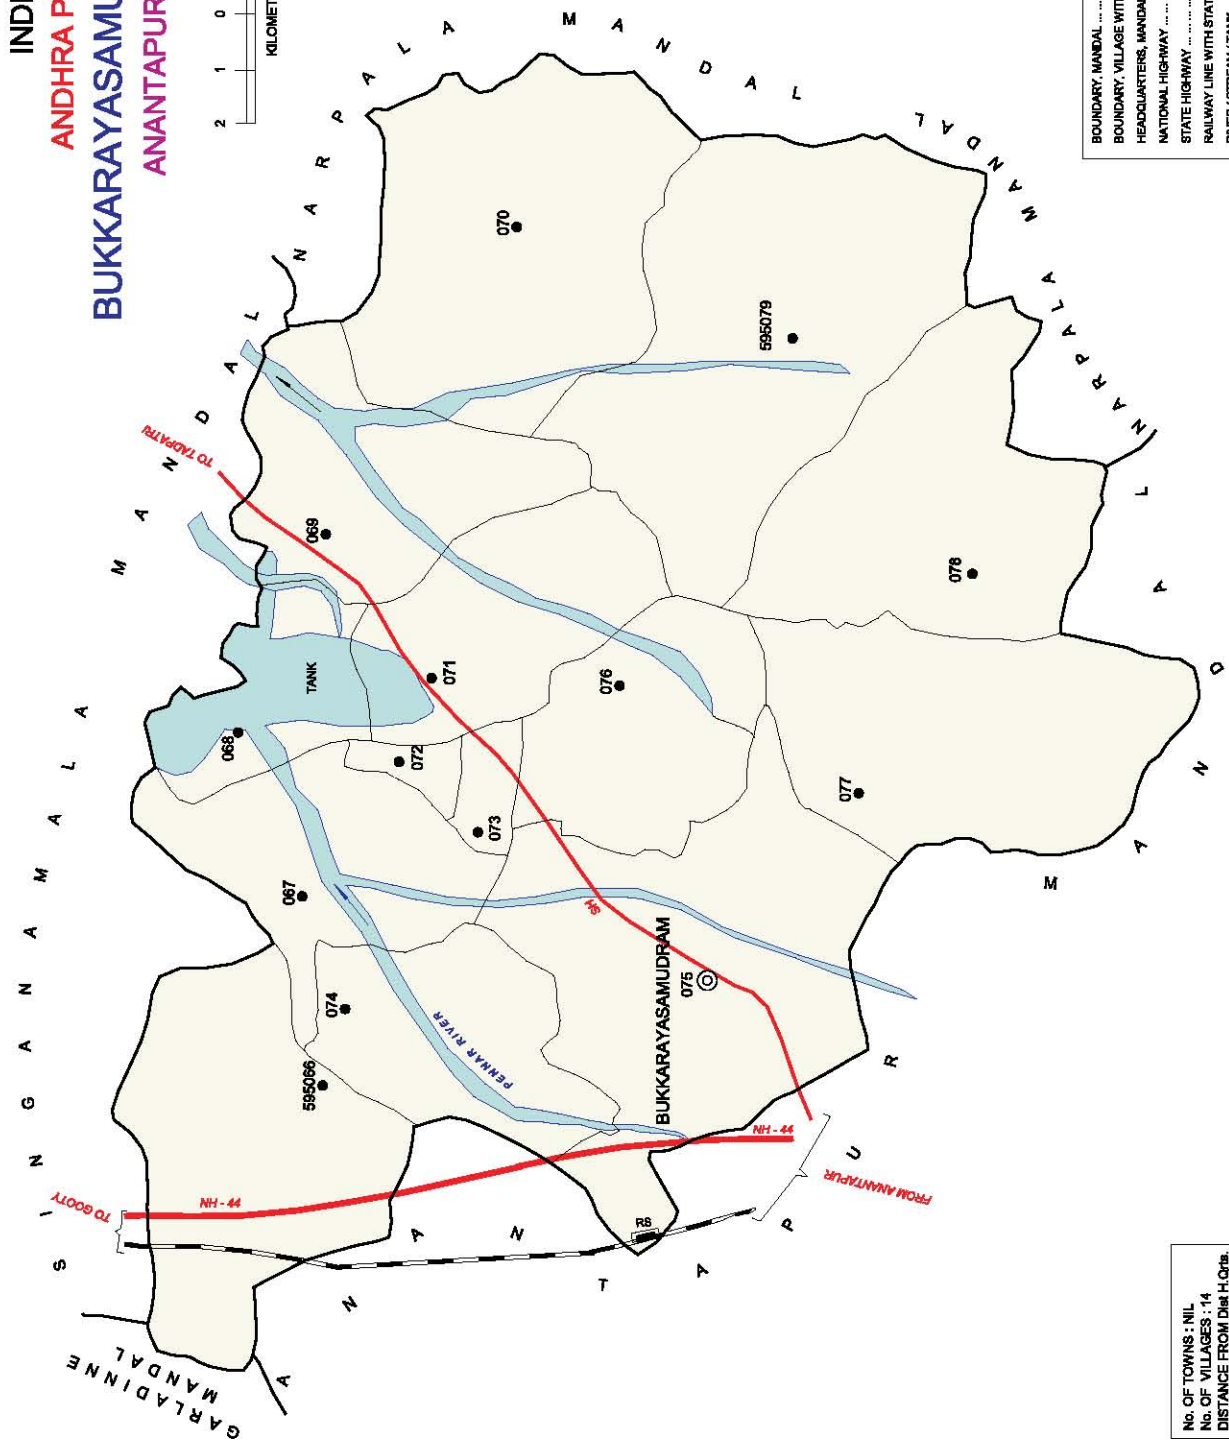

INDIA
ANDHRA PRADESH
BUKKARAYASAMUDRAM MANDAL
ANANTAPUR DISTRICT

BOUNDARY, MANDAL
BOUNDARY, VILLAGE WITH L.C. No.
HEADQUARTERS, MANDAL
NATIONAL HIGHWAY
STATE HIGHWAY
RAILWAY LINE WITH STATION/BROAD GAUGE
RIVER / STREAM / TANK

No. OF TOWNS : NIL
No. OF VILLAGES : 14
DISTANCE FROM Dist H. Qtrs.
TO MANDAL H. Qtrs. : 5 Kms.