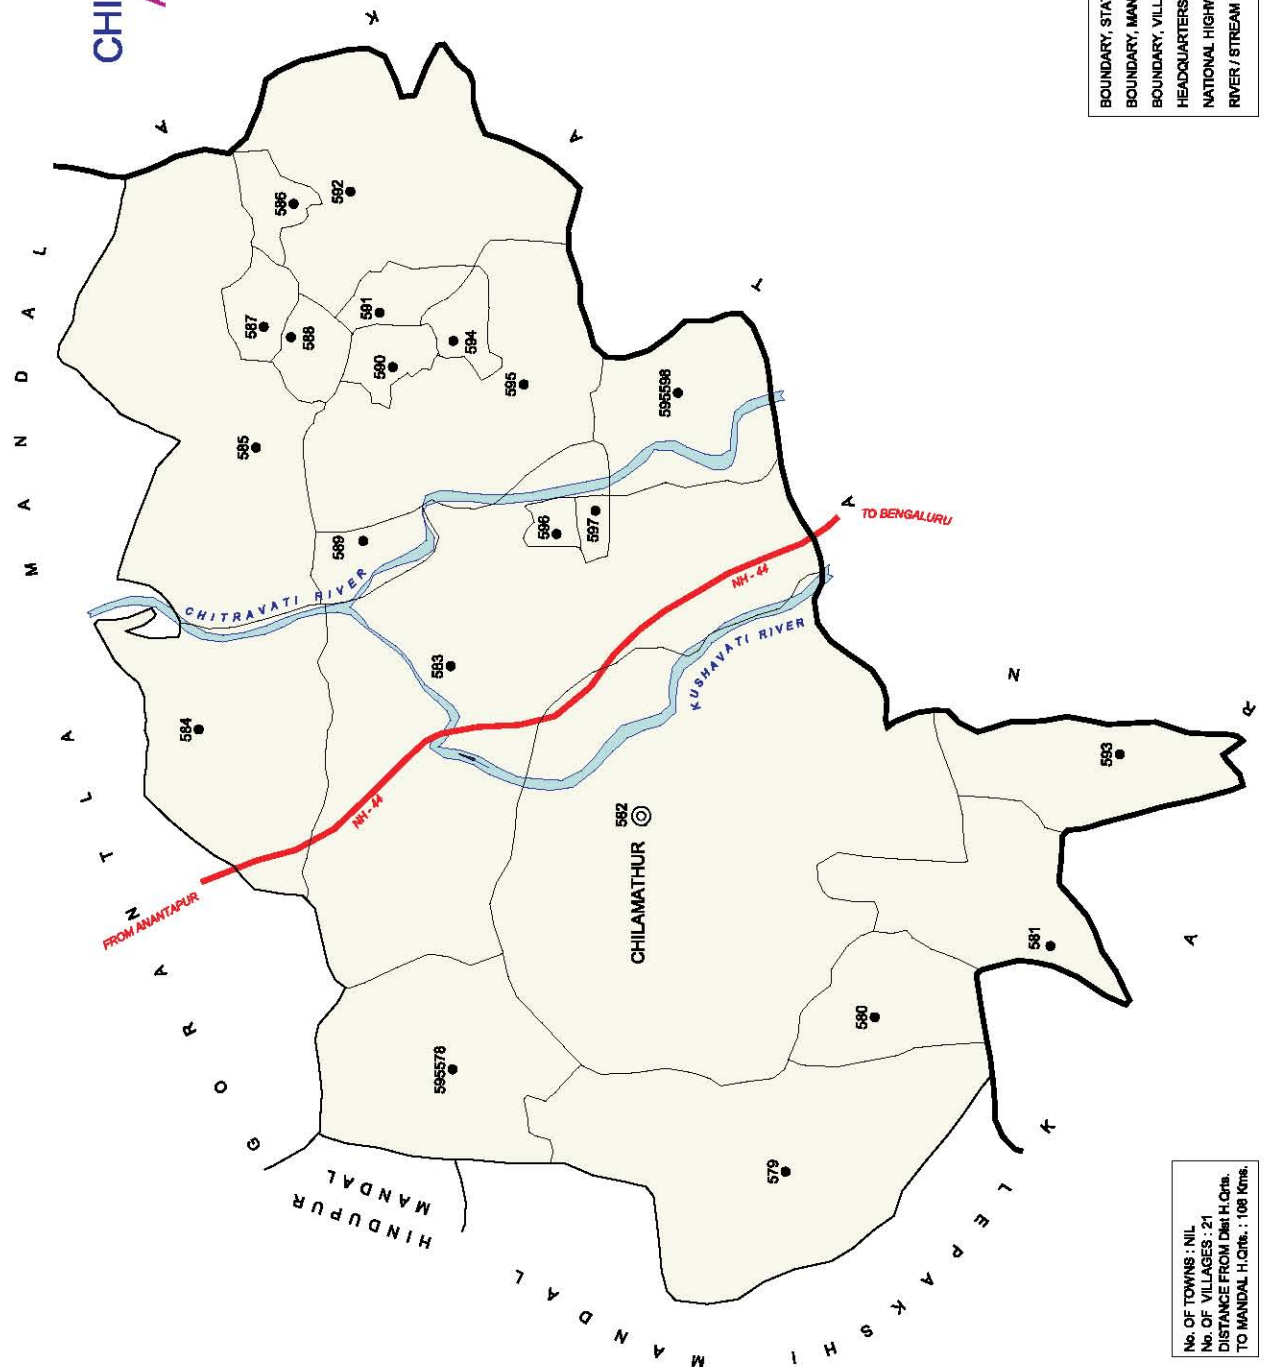

INDIA
ANDHRA PRADESH
CHILAMATHUR MANDAL
ANANTAPUR DISTRICT

BOUNDARY, STATE	.....
BOUNDARY, MANDAL	.....
BOUNDARY, VILLAGE WITH L.C. No.	.....
HEADQUARTERS, MANDAL	◎
NATIONAL HIGHWAY	— NH-44 —
RIVER / STREAM / TANK	~~~~~

No. OF TOWNS : NIL
No. OF VILLAGES : 21
DISTANCE FROM Dist H. Qtrs.
TO MANDAL H. Qtrs. : 108 Kms.