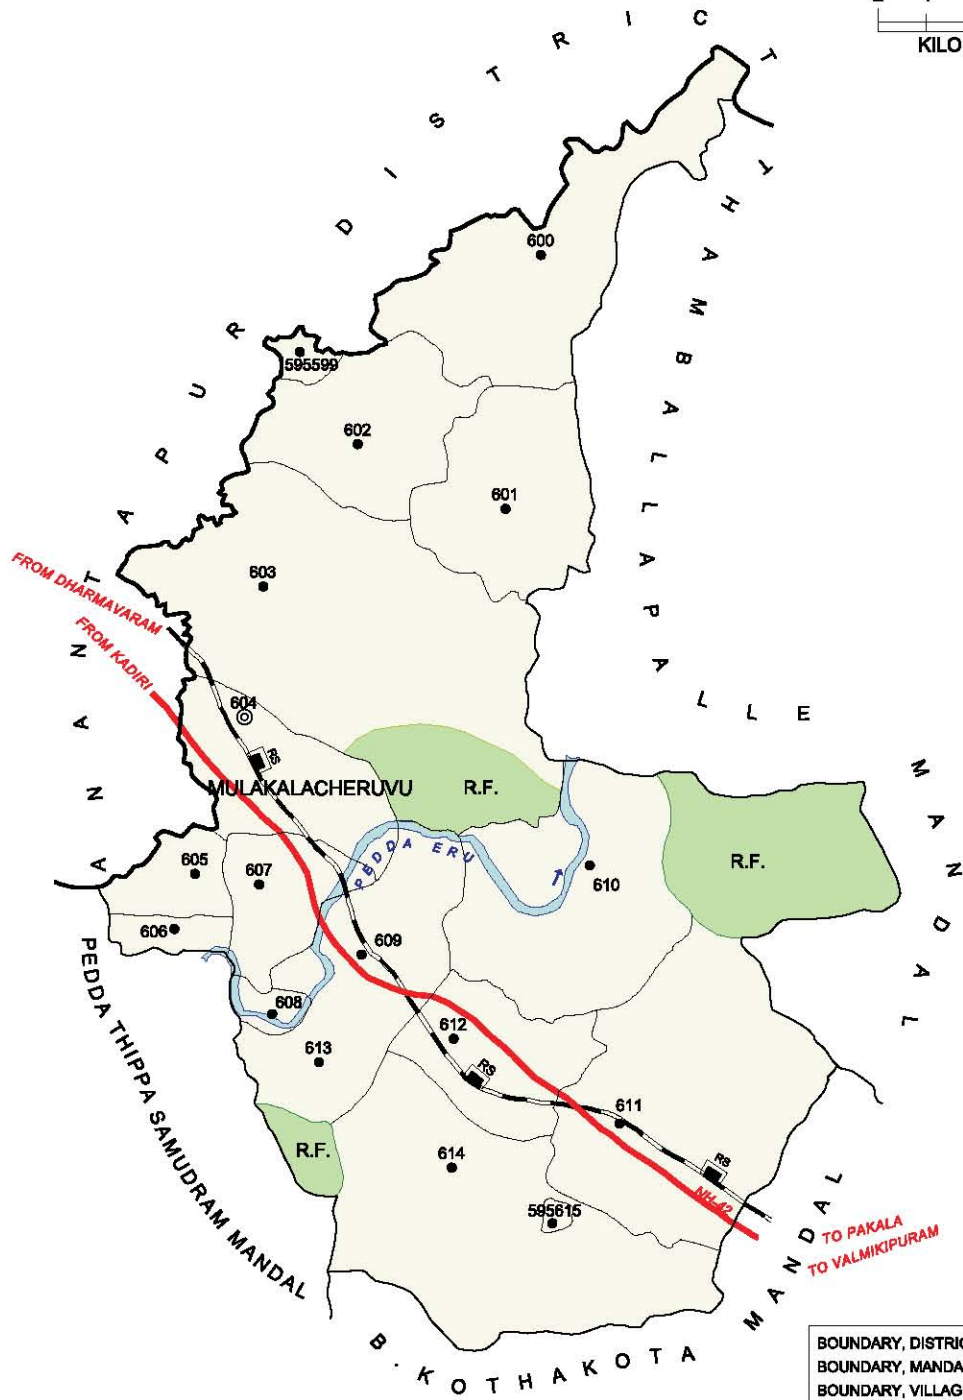

No. OF TOWNS : NIL
No. OF VILLAGES : 17
DISTANCE FROM Dist. H.Q.rts.
TO MANDAL H.Q.rts. : 128 Kms.

INDIA
ANDHRA PRADESH
MULAKALACHERUVU MANDAL
CHITTOOR DISTRICT

BOUNDARY, DISTRICT.....	—————
BOUNDARY, MANDAL.....	—————
BOUNDARY, VILLAGE WITH L.C. No.....	595615
HEADQUARTERS, MANDAL.....	⊙
NATIONAL HIGHWAY.....	NH-42
RAILWAY LINE WITH STATION, BROAD GAUGE.....	RS
RIVER / STREAM / TANK.....	~~~~~
FOREST.....	R.F.