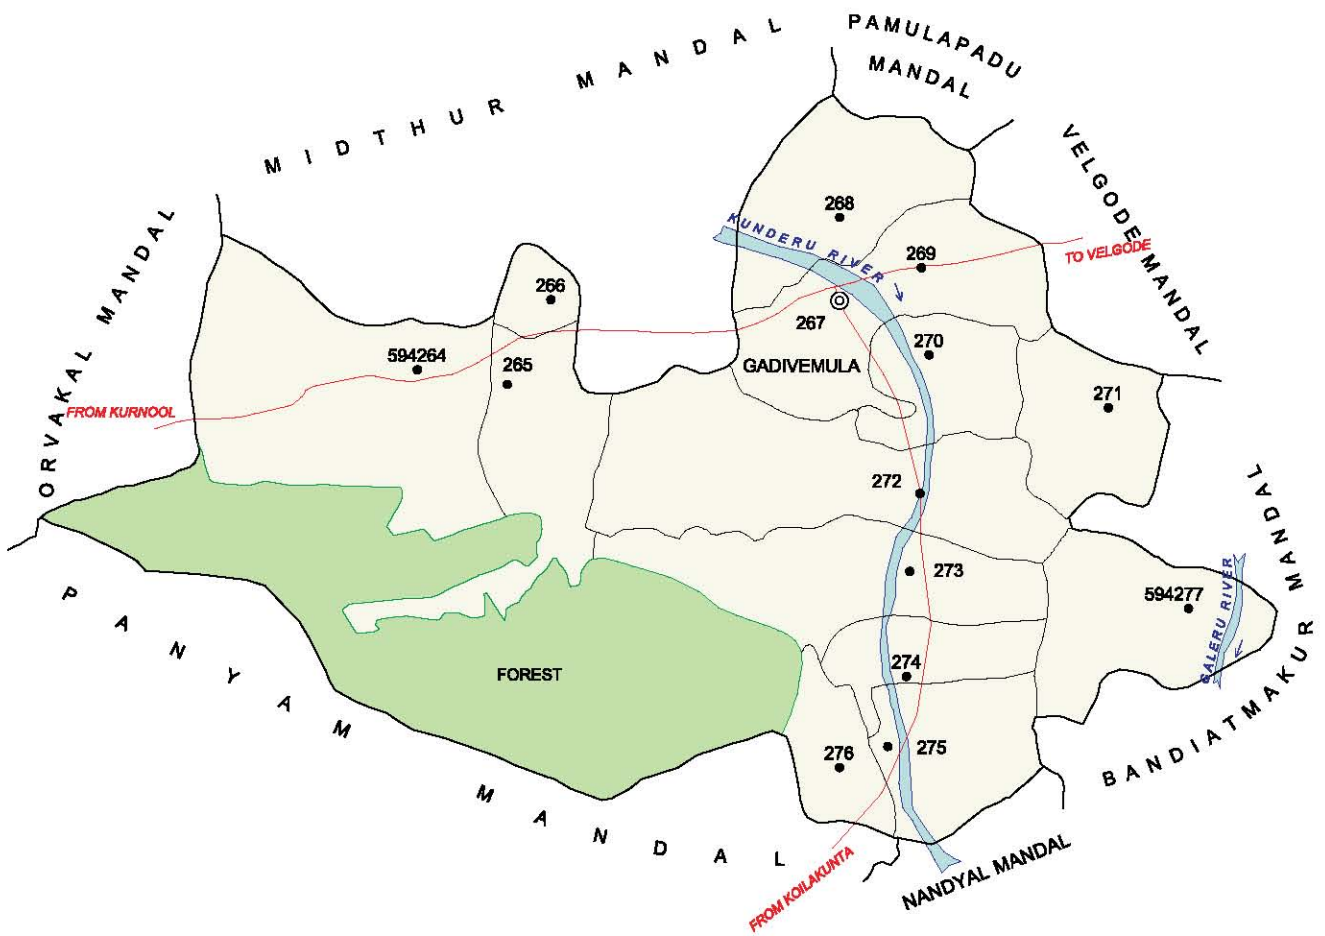

INDIA
ANDHRA PRADESH
GADIVEMULA MANDAL
KURNOOL DISTRICT

BOUNDARY, MANDAL.....	—————
BOUNDARY, VILLAGE WITH L.C. No.....	594264
HEADQUARTERS, MANDAL.....	⊙
OTHER IMPORTANT ROADS	—————
RIVER/STREAM/TANK.....	~~~~~
FOREST.....	■

NO. OF TOWNS : NIL
NO OF VILLAGES : 14
DISTANCE FROM Dist. H.Qrts.
TO MANDAL H.Qrts : 43 Kms.