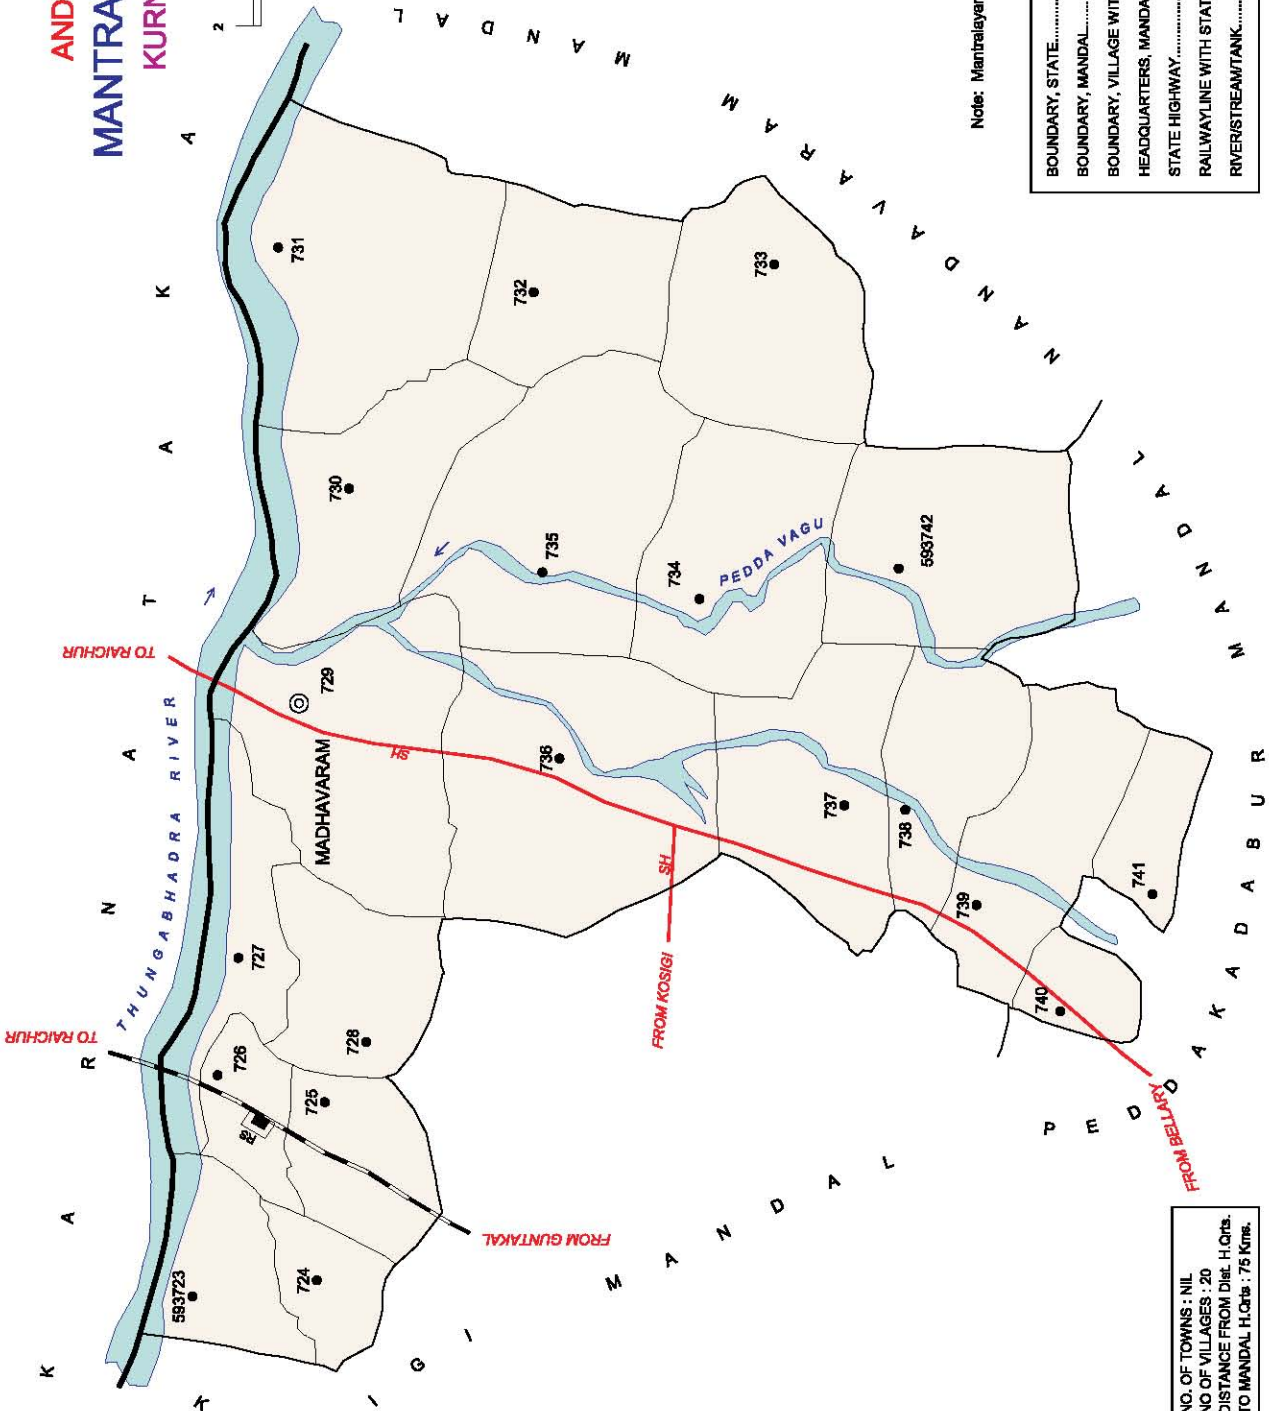

INDIA
ANDHRA PRADESH
MANTRALAYAM MANDAL
KURNOOL DISTRICT

Note: Mantralayam is hamlet of Madhavaram village

—————	BOUNDARY, STATE.....
—————	BOUNDARY, MANDAL.....
—————	BOUNDARY, VILLAGE WITH L.C. No.....
⊙	HEADQUARTERS, MANDAL.....
—SH—	STATE HIGHWAY.....
—RS—	RAILWAY LINE WITH STATION, BROAD GAUGE..
~~	RIVER/STREAM/TANK.....
593742	

NO. OF TOWNS : NIL
NO. OF VILLAGES : 20
DISTANCE FROM Dist. H. Qtrs.
TO MANDAL H. Qtrs : 75 Kms.