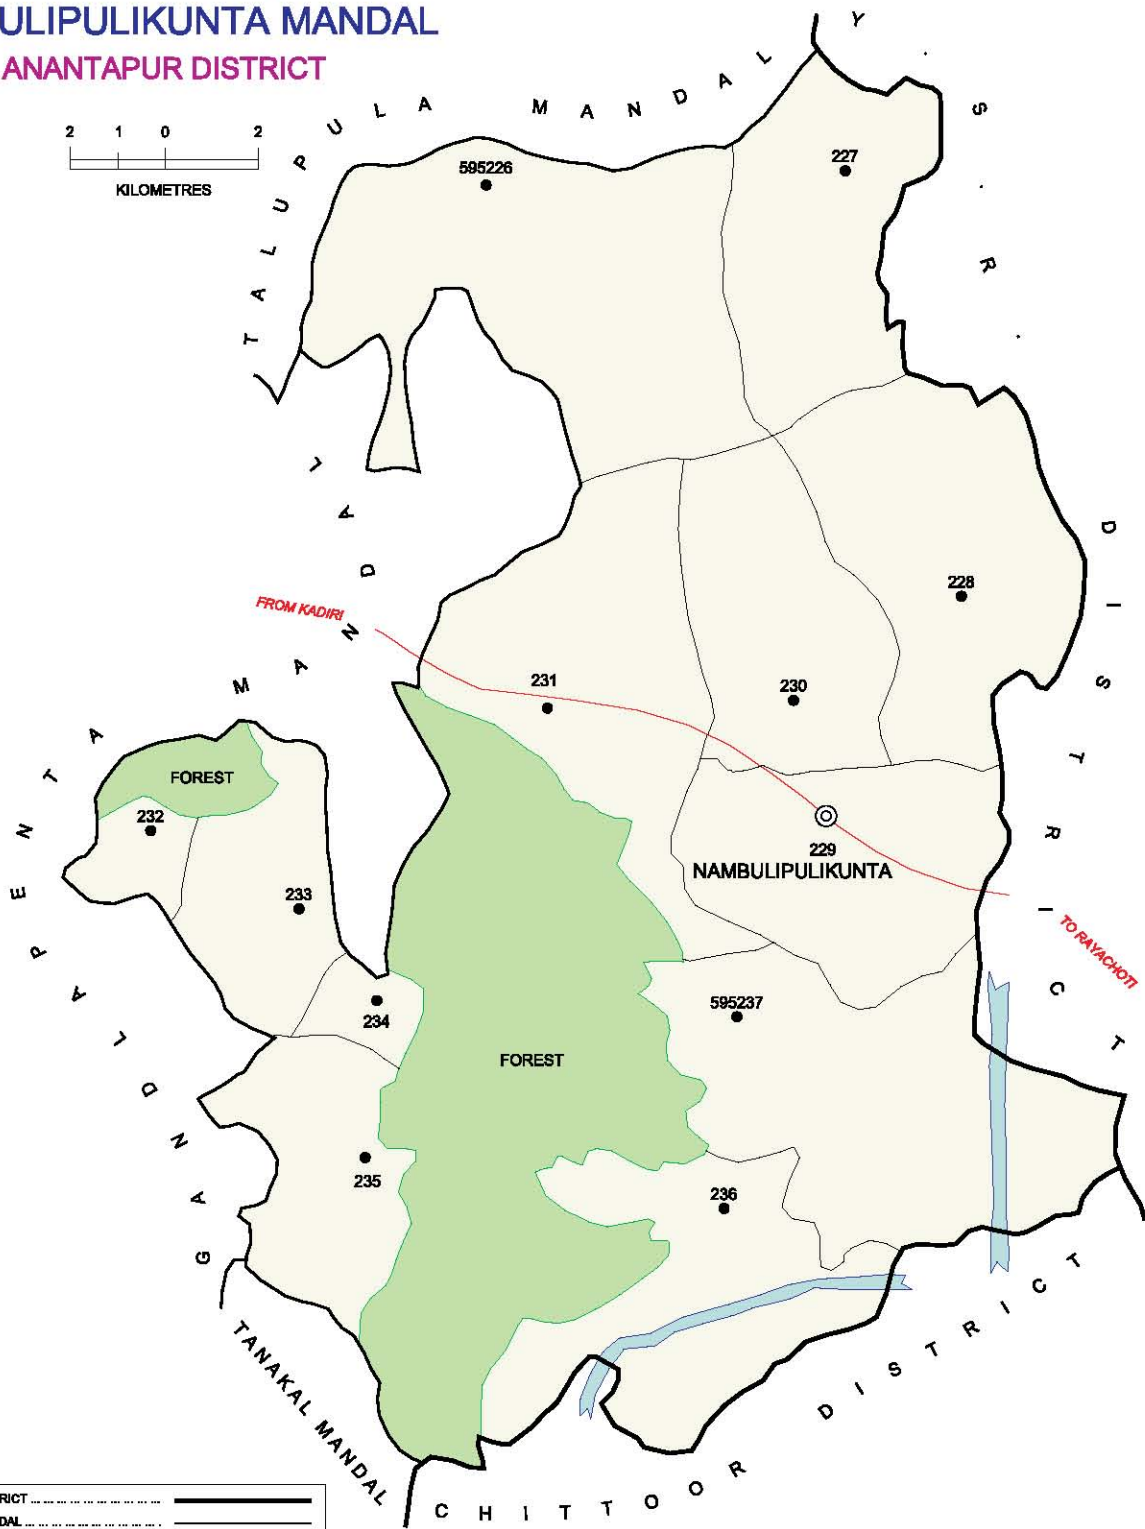

INDIA
ANDHRA PRADESH
NAMBULIPULIKUNTA MANDAL
ANANTAPUR DISTRICT

BOUNDARY, DISTRICT	—————
BOUNDARY, MANDAL	—————
BOUNDARY, VILLAGE WITH L.C. No.	—————
HEADQUARTERS, MANDAL	⊙
OTHER IMPORTANT ROADS	—————
FOREST	■
RIVER / STREAM / TANK	~~~~~

No. OF TOWNS : NIL
No. OF VILLAGES : 12
DISTANCE FROM Dist H.Q. :
TO MANDAL H.Q. : 128 Kms.