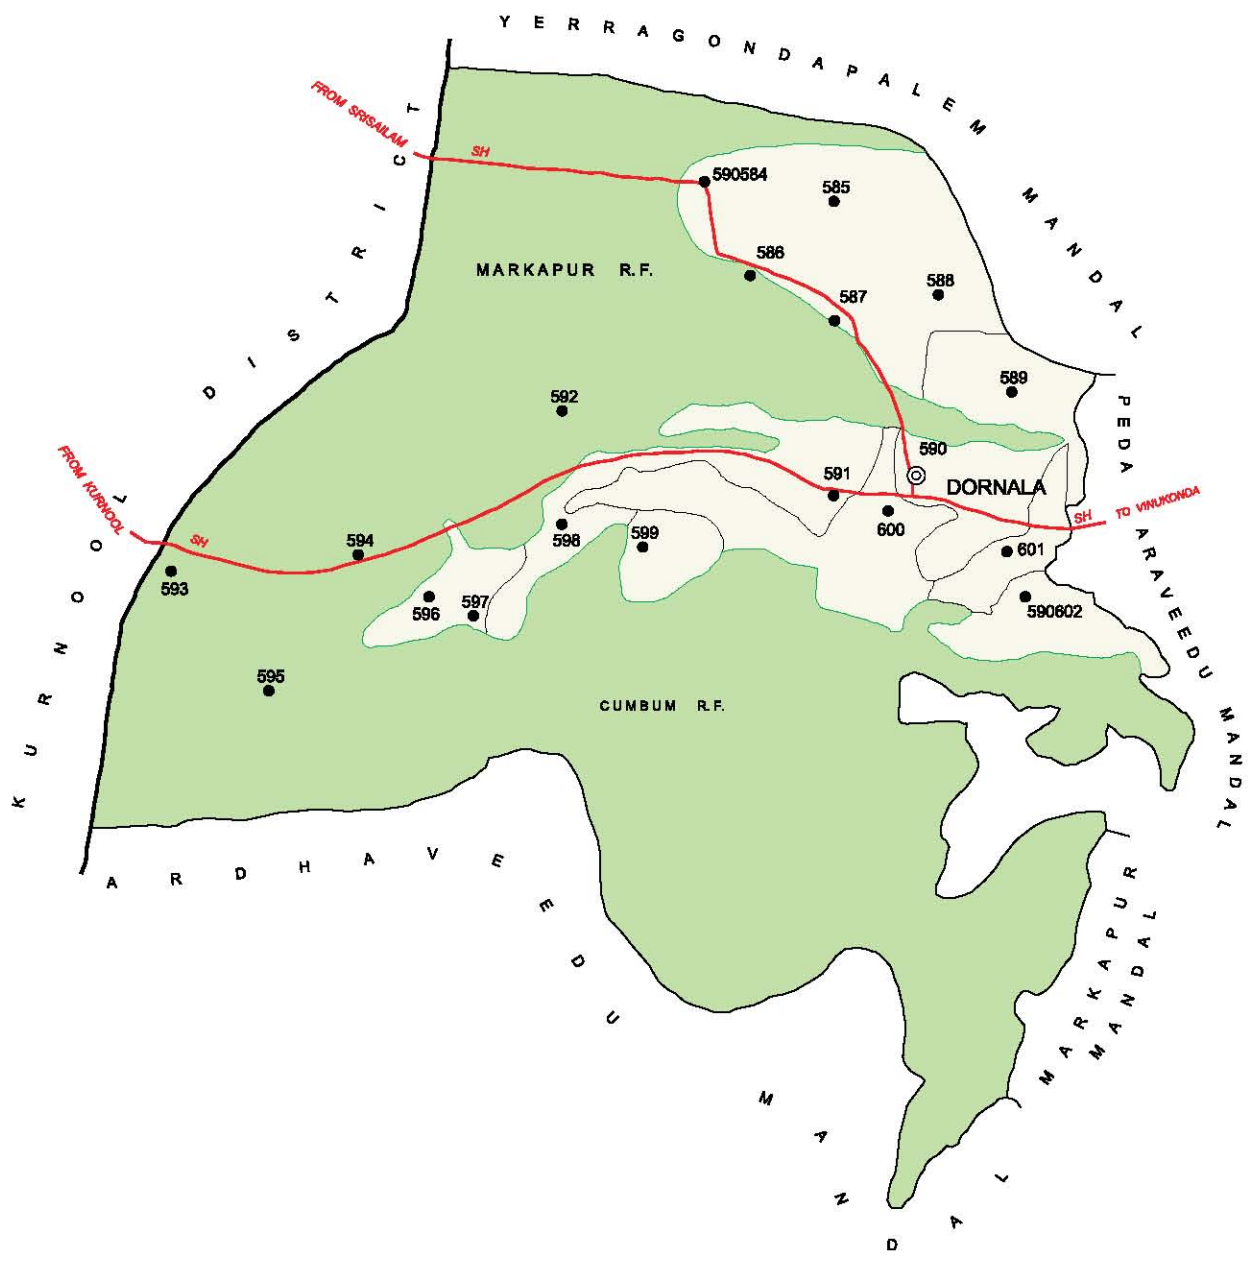

INDIA
ANDHRA PRADESH
DORNALA MANDAL
PRAKASAM DISTRICT

BOUNDARY, DISTRICT	—————
BOUNDARY, MANDAL	—————
BOUNDARY, VILLAGE WITH L.C.No	590602
HEADQUARTERS, MANDAL	⊙
STATE HIGHWAY	—SH—
FOREST	R.F

No. OF TOWNS : NIL
No. OF VILLAGES : 19
DISTANCE FROM Dist. H.Qrts.
TO MANDAL H.Qrts. : 122 Kms.