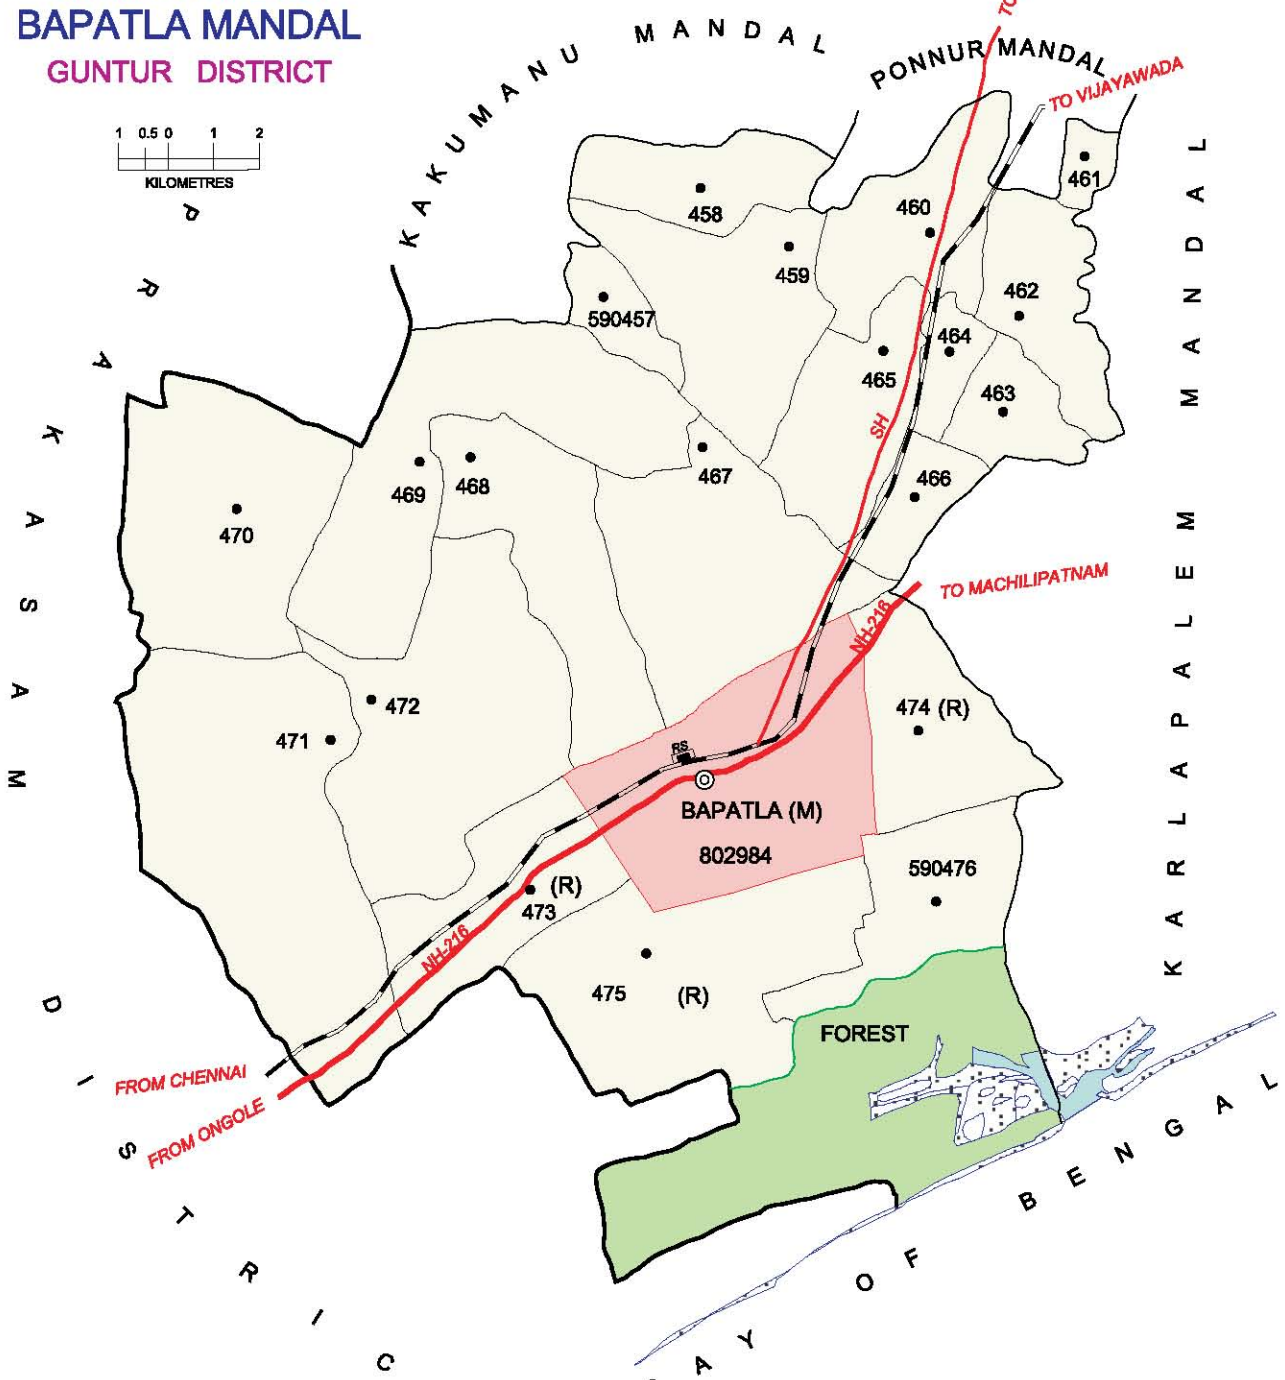

INDIA
ANDHRA PRADESH
BAPATLA MANDAL
GUNTUR DISTRICT

No. OF TOWNS : 1
No. OF VILLAGES : 20
DISTANCE FROM Dist. H.Qtrs.
TO MANDAL H.Qtrs. : 38 Kms.

BOUNDARY, DISTRICT	
BOUNDARY, MANDAL	
BOUNDARY, VILLAGE WITH LC NO	
HEADQUARTERS, MANDAL	
NATIONAL HIGHWAY	
STATE HIGHWAY	
RAILWAY LINE WITH STATION, BROAD GAUGE ...	
RIVER / STREAM / TANK	
STATUTORY TOWN WITH L.C.No	
FOREST