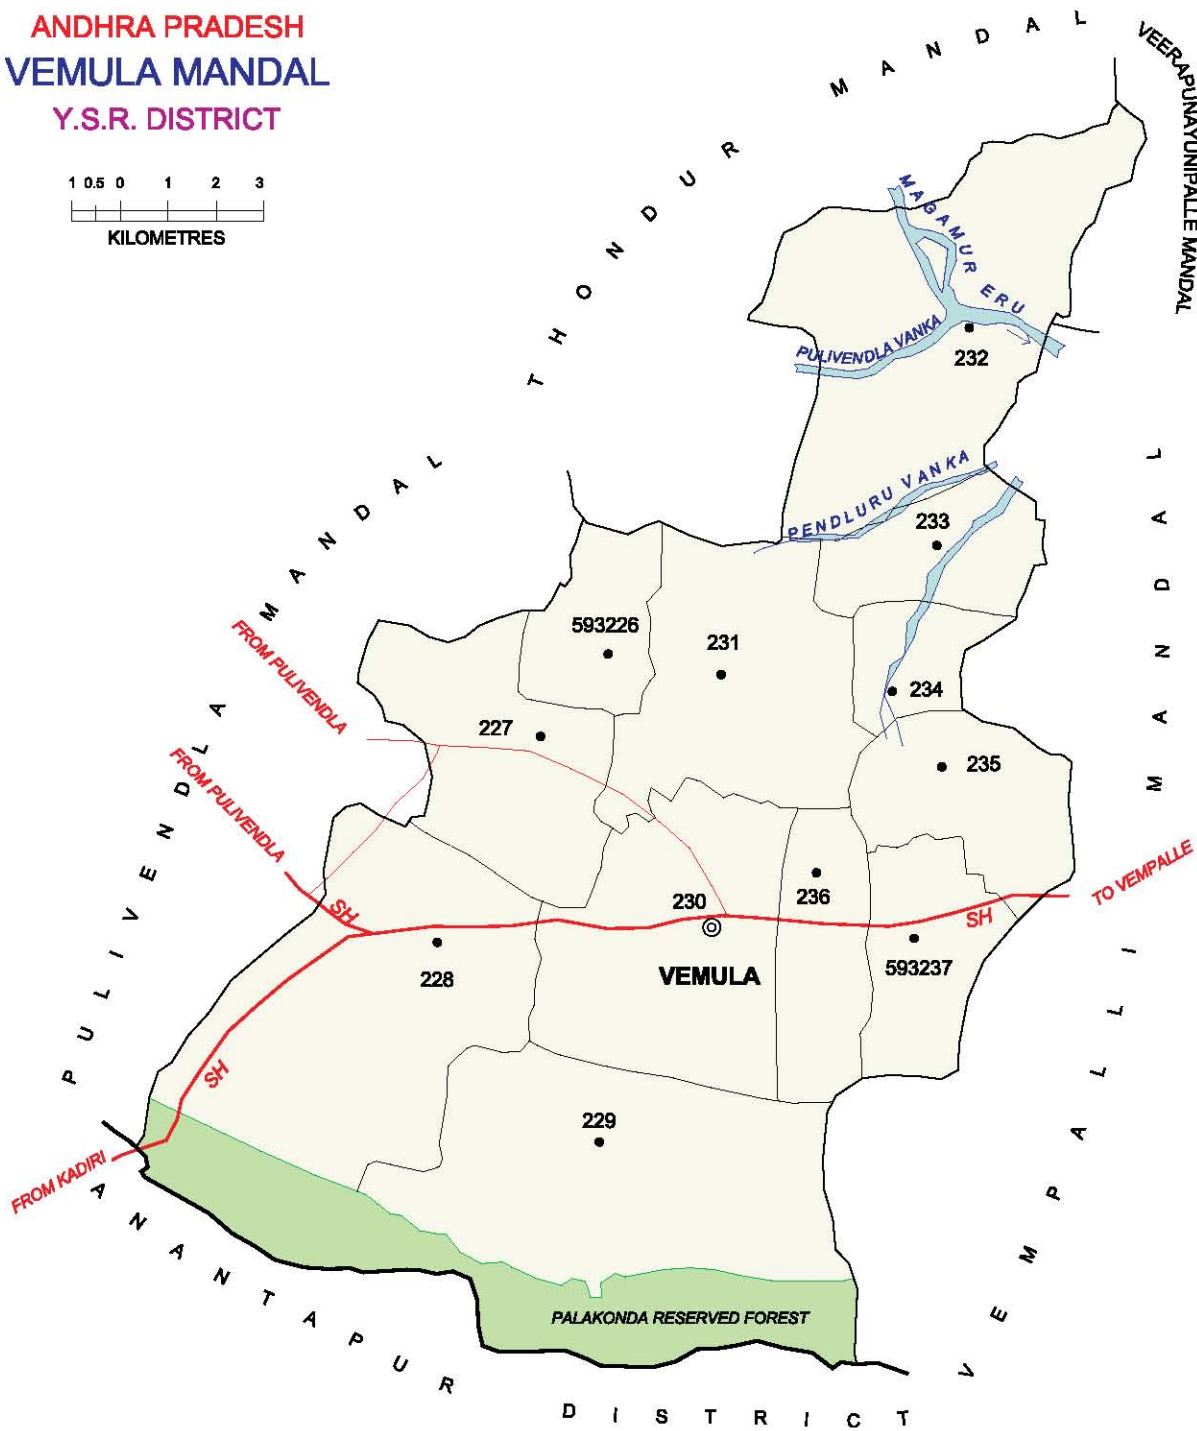

INDIA
ANDHRA PRADESH
DEMUL MANDAL
Y.S.R. DISTRICT

NO. OF TOWNS : NIL
NO. OF VILLAGES : 12
DISTANCE FROM DIST. H. Qrts.
TO MANDAL H.Qrts.: 86 Kms.

BOUNDARY, DISTRICT	—————
BOUNDARY, MANDAL	—————
BOUNDARY, VILLAGE WITH LCNo	593226
HEAD QUARTERS, MANDAL	⊙
STATE HIGHWAY	SH
OTHER IMPORTANT ROADS	—————
RIVER / STREAM / TANK	
FOREST