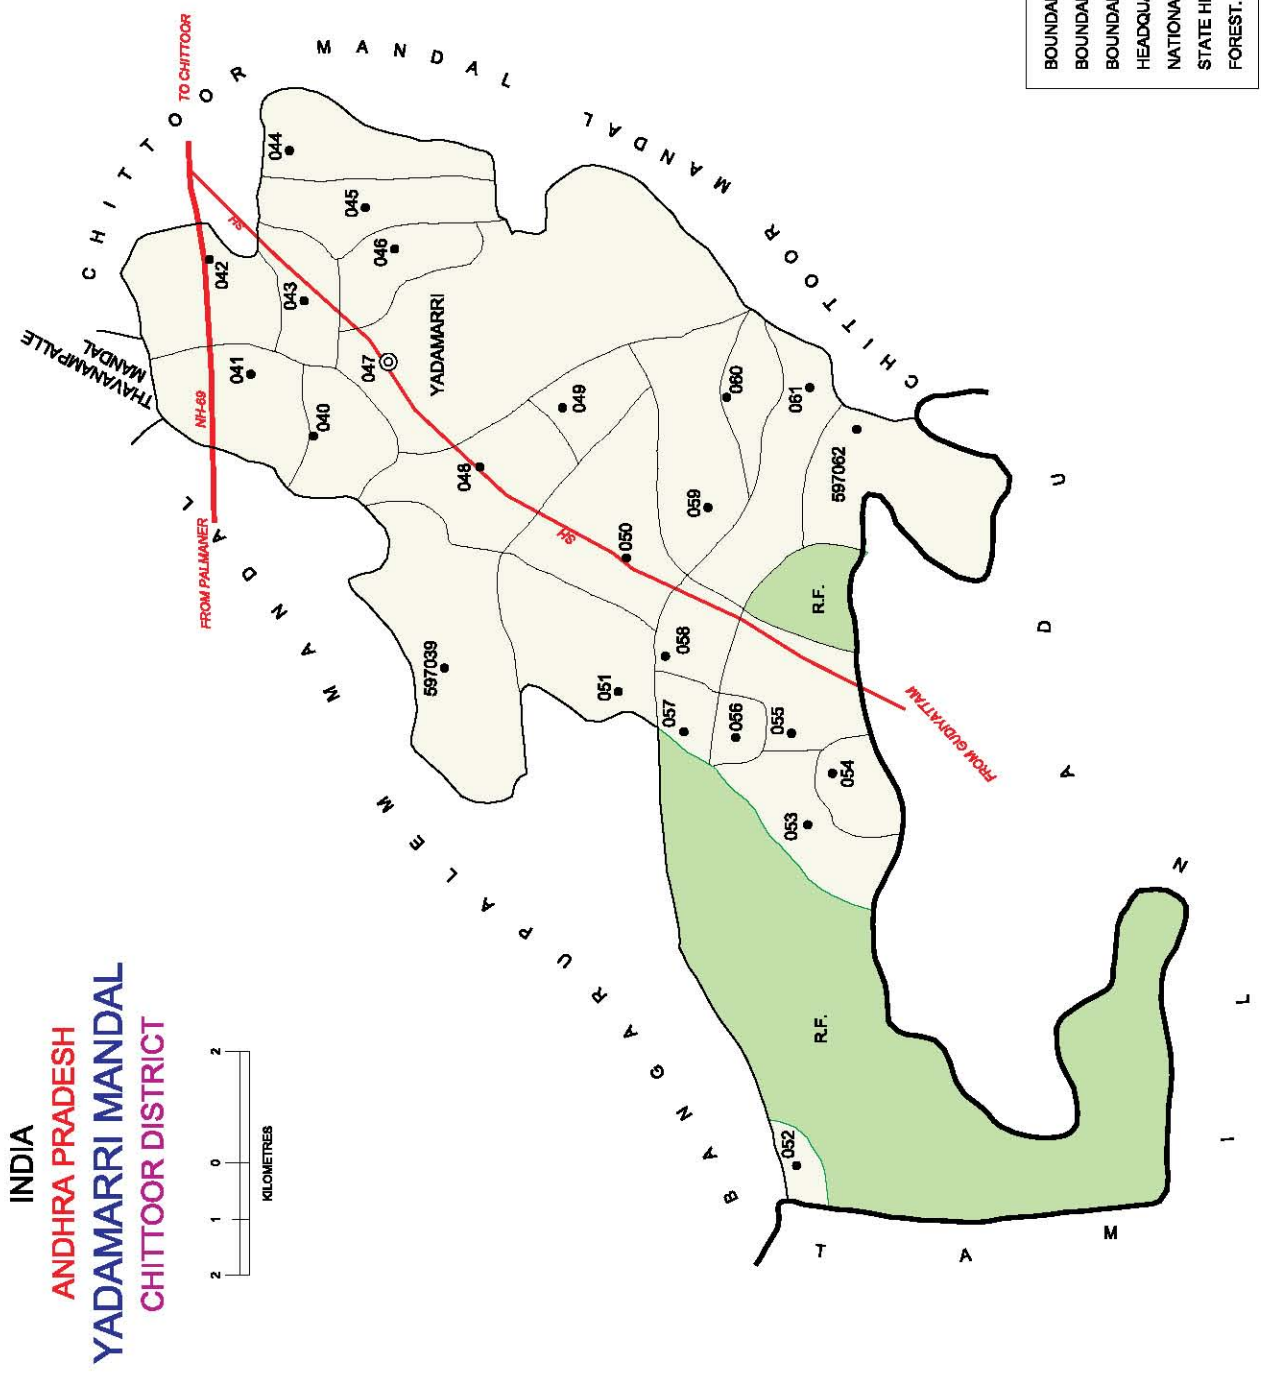

No. OF TOWNS : NIL
No. OF VILLAGES : 24
DISTANCE FROM Dist. H.Q.pts.
TO MANDAL H.Q.pts. : 10 Kms.

—————	BOUNDARY, STATE.....
—————	BOUNDARY, MANDAL.....
—————	BOUNDARY, VILLAGE WITH L.C. No.....
⊙	HEADQUARTERS, MANDAL.....
—————	NATIONAL HIGHWAY.....
—————	STATE HIGHWAY.....
—————	FOREST.....