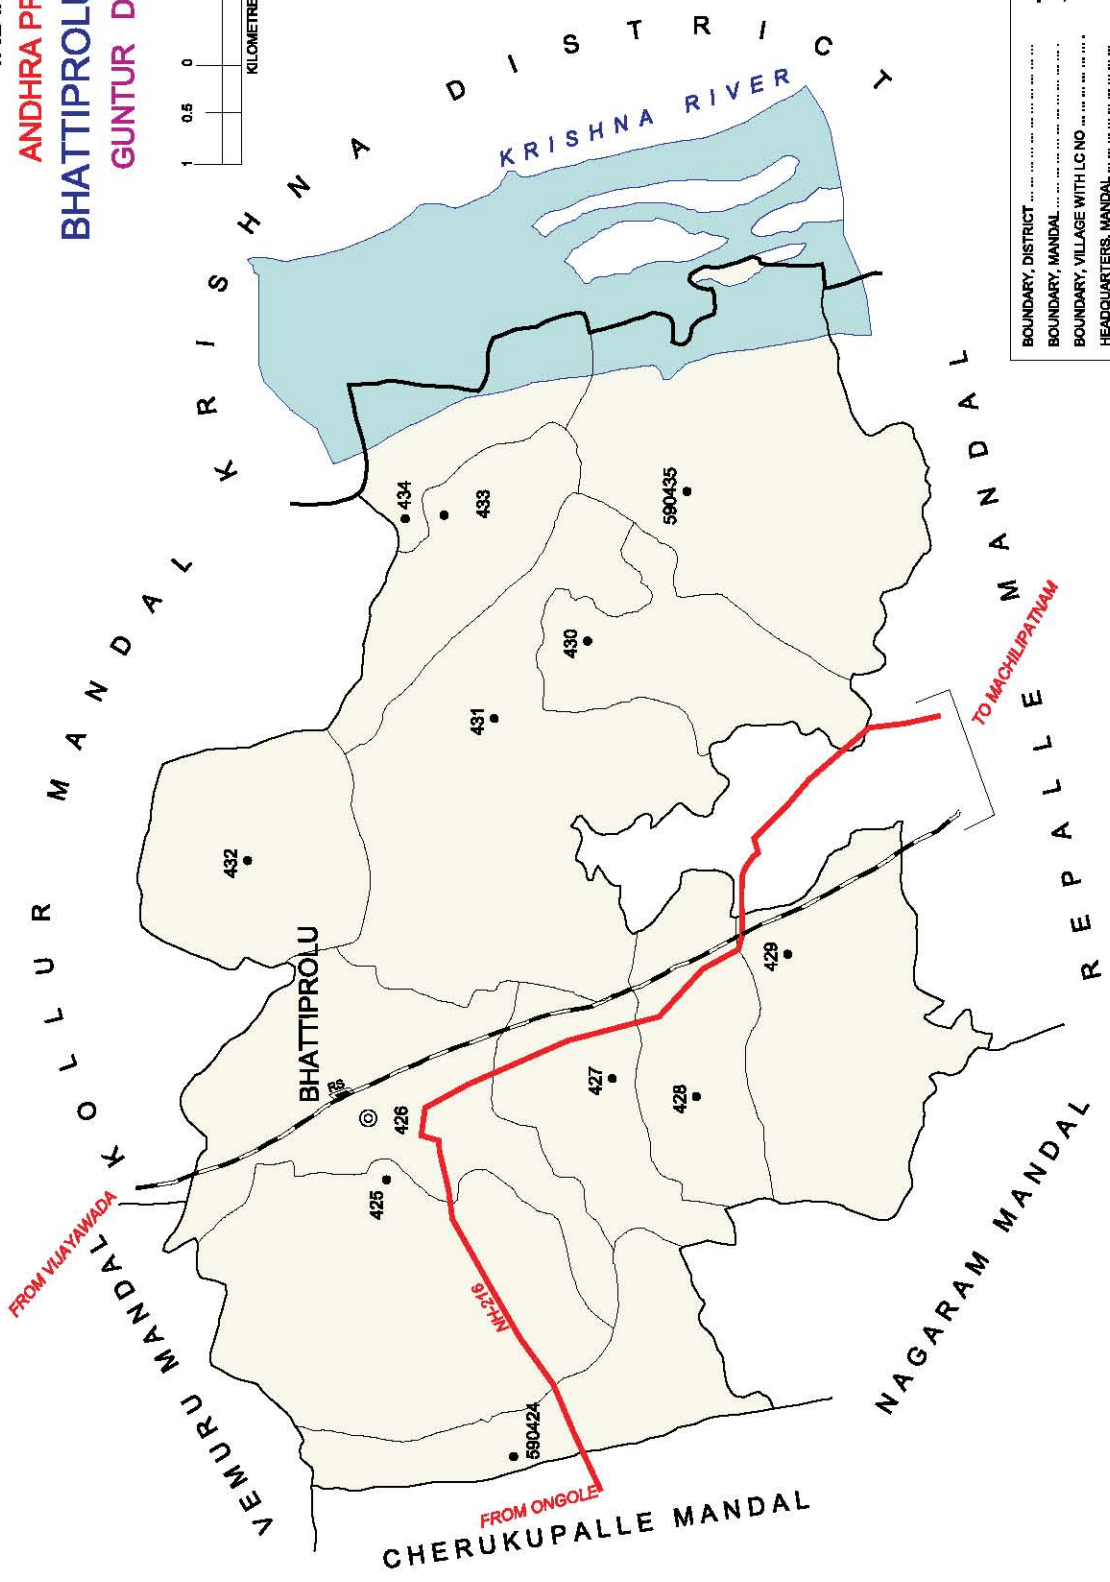

INDIA
ANDHRA PRADESH
BHATTIPROLU MANDAL
GUNTUR DISTRICT

BOUNDARY, DISTRICT	.....
BOUNDARY, MANDAL	.....
BOUNDARY, VILLAGE WITH LC NO	.....
HEADQUARTERS, MANDAL	.....
NATIONAL HIGHWAY	.....
OTHER IMPORTANT ROADS	.....
RAILWAY LINE WITH STATION, BROAD GAUGE	.....
RIVER / STREAM / TANK	.....

No. OF TOWNS : NIL
No. OF VILLAGES : 12
DISTANCE FROM Dist. H. Qtrs.
TO MANDAL H. Qtrs.: 35 Kms.