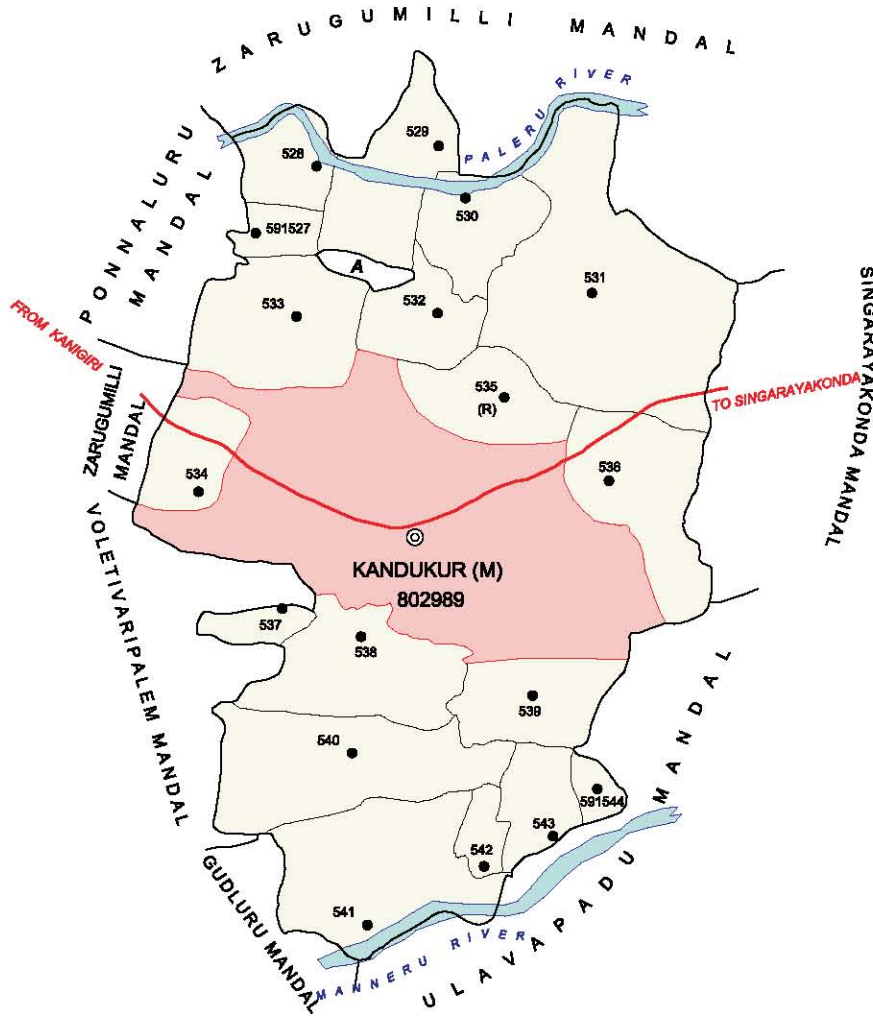

INDIA
ANDHRA PRADESH
KANDUKUR MANDAL
PRAKASAM DISTRICT

A - Portion of Zarugumilli mandal

BOUNDARY, MANDAL	
BOUNDARY, VILLAGE WITH L.C.No.	591544
HEADQUARTERS, MANDAL	
STATE HIGHWAY	
RIVER/STREAM/TANK.....	
STATUTORY TOWN WITH L.C.No	802989

No. OF TOWNS : 1
No. OF VILLAGES : 18
DISTANCE FROM Dist. H.Qrts.
TO MANDAL H.Qrts. : 43 Kms.