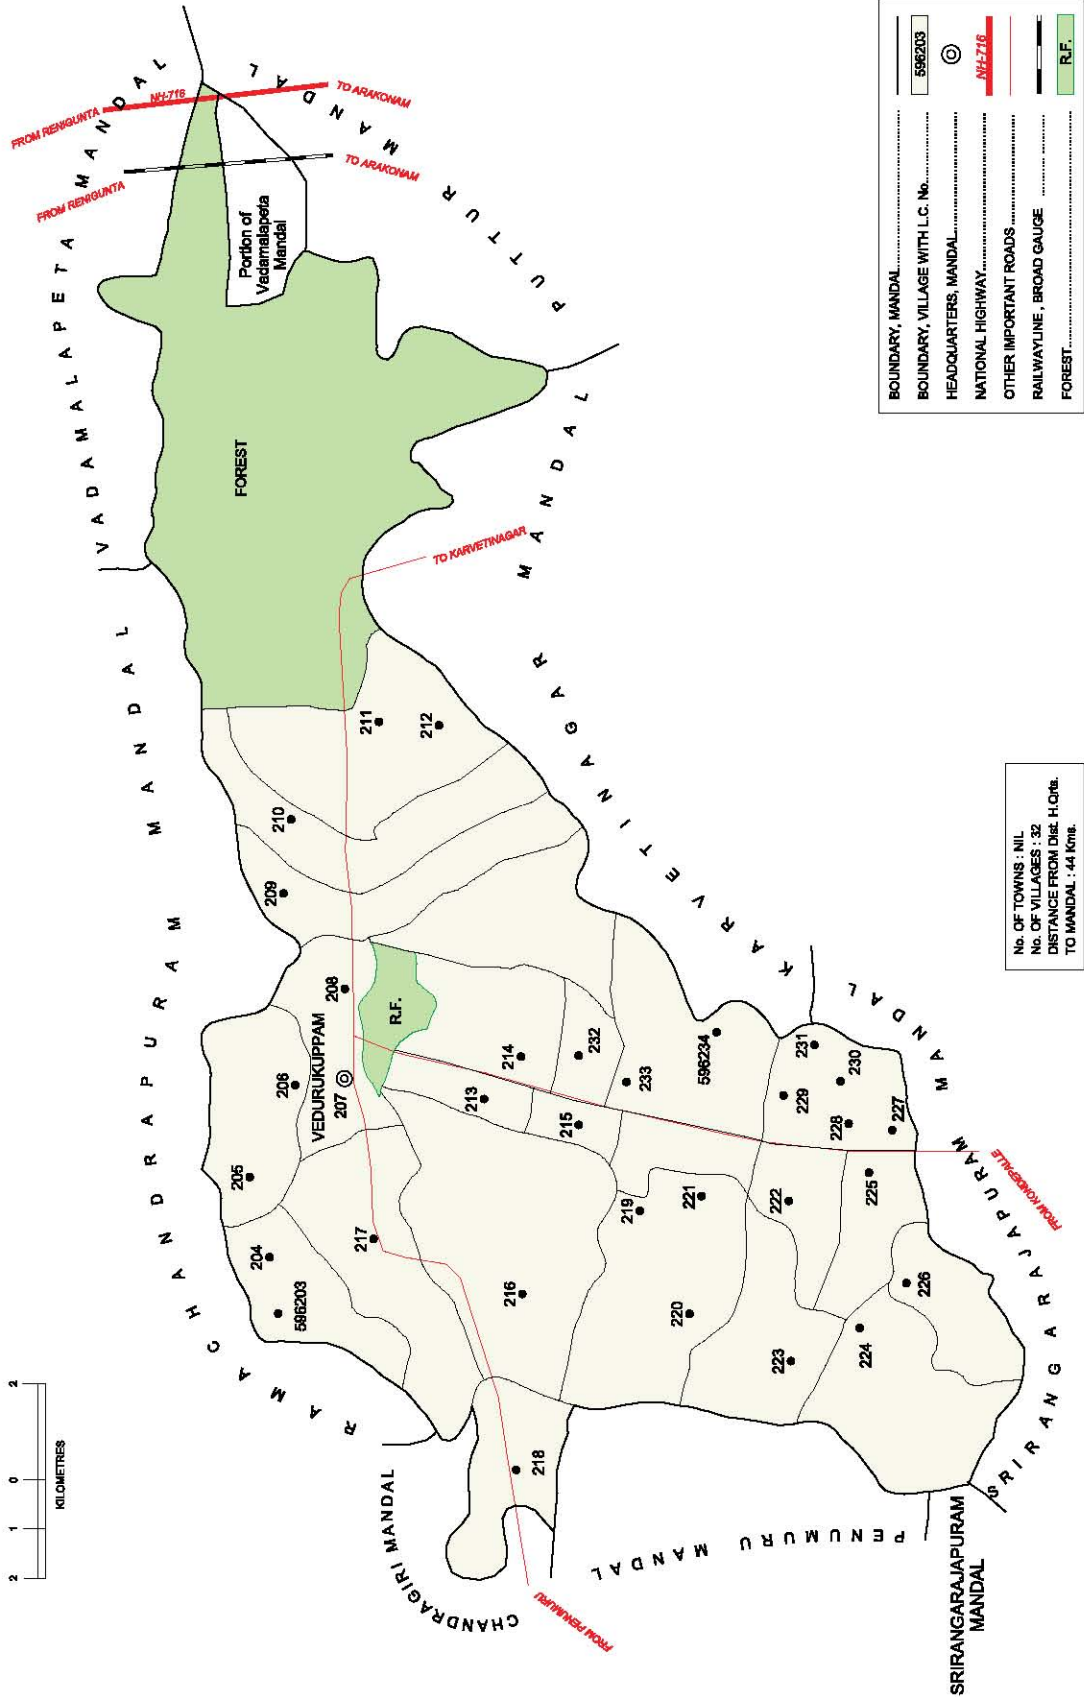

INDIA
ANDHRA PRADESH
VEDURUKUPPAM MANDAL
CHITTOOR DISTRICT

BOUNDARY, MANDAL.....	596203
BOUNDARY, VILLAGE WITH L.C. No.....	⊙
HEADQUARTERS, MANDAL.....	596203
NATIONAL HIGHWAY.....	NH-716
OTHER IMPORTANT ROADS.....	
RAILWAYLINE, BROAD GAUGE.....	
FOREST.....	R.F.

No. OF TOWNS : NIL
No. OF VILLAGES : 32
DISTANCE FROM DIST. H.Qs.
TO MANDAL : 44 Kms.