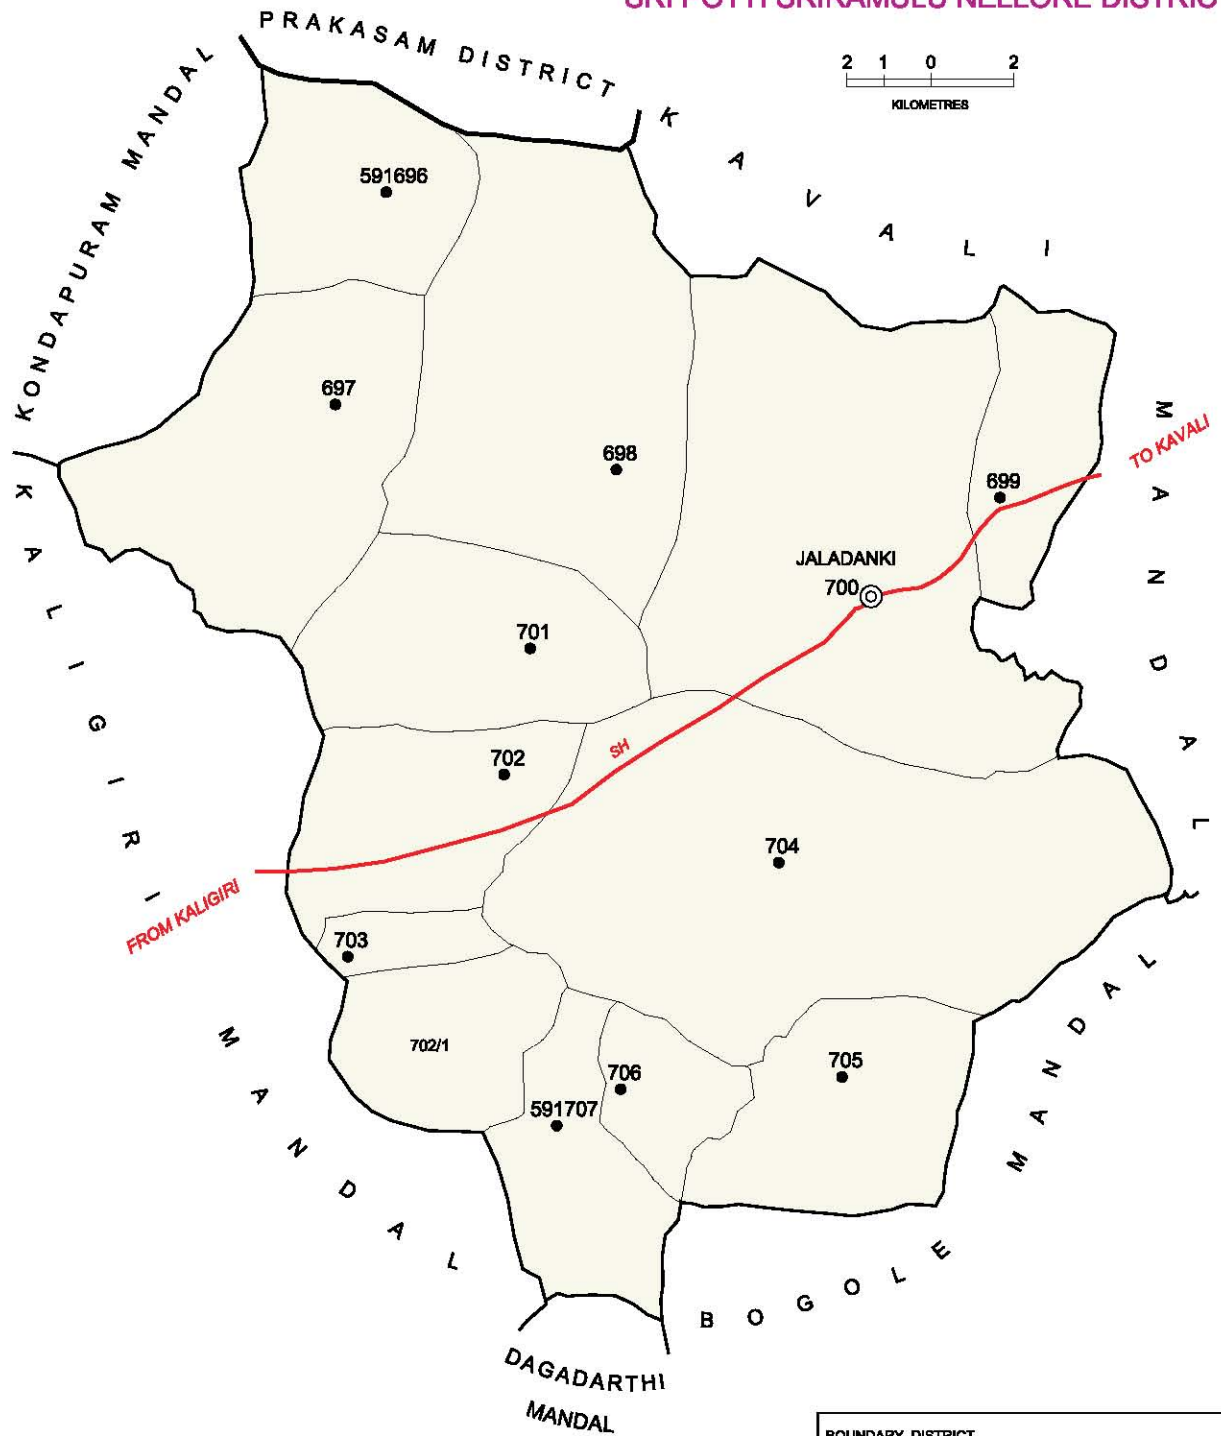

INDIA
ANDHRA PRADESH
JALADANKI MANDAL
SRI POTTI SRIRAMULU NELLORE DISTRICT

No. OF TOWNS : NIL
No. OF VILLAGES : 12
DISTANCE FROM Dist. H.Ctrs.
TO MANDAL : 62 Kms.

BOUNDARY, DISTRICT.....	—————
BOUNDARY, MANDAL	—————
BOUNDARY, VILLAGE WITH L.C.No	—————
HEADQUARTERS, MANDAL	⊙
STATE HIGHWAY	SH