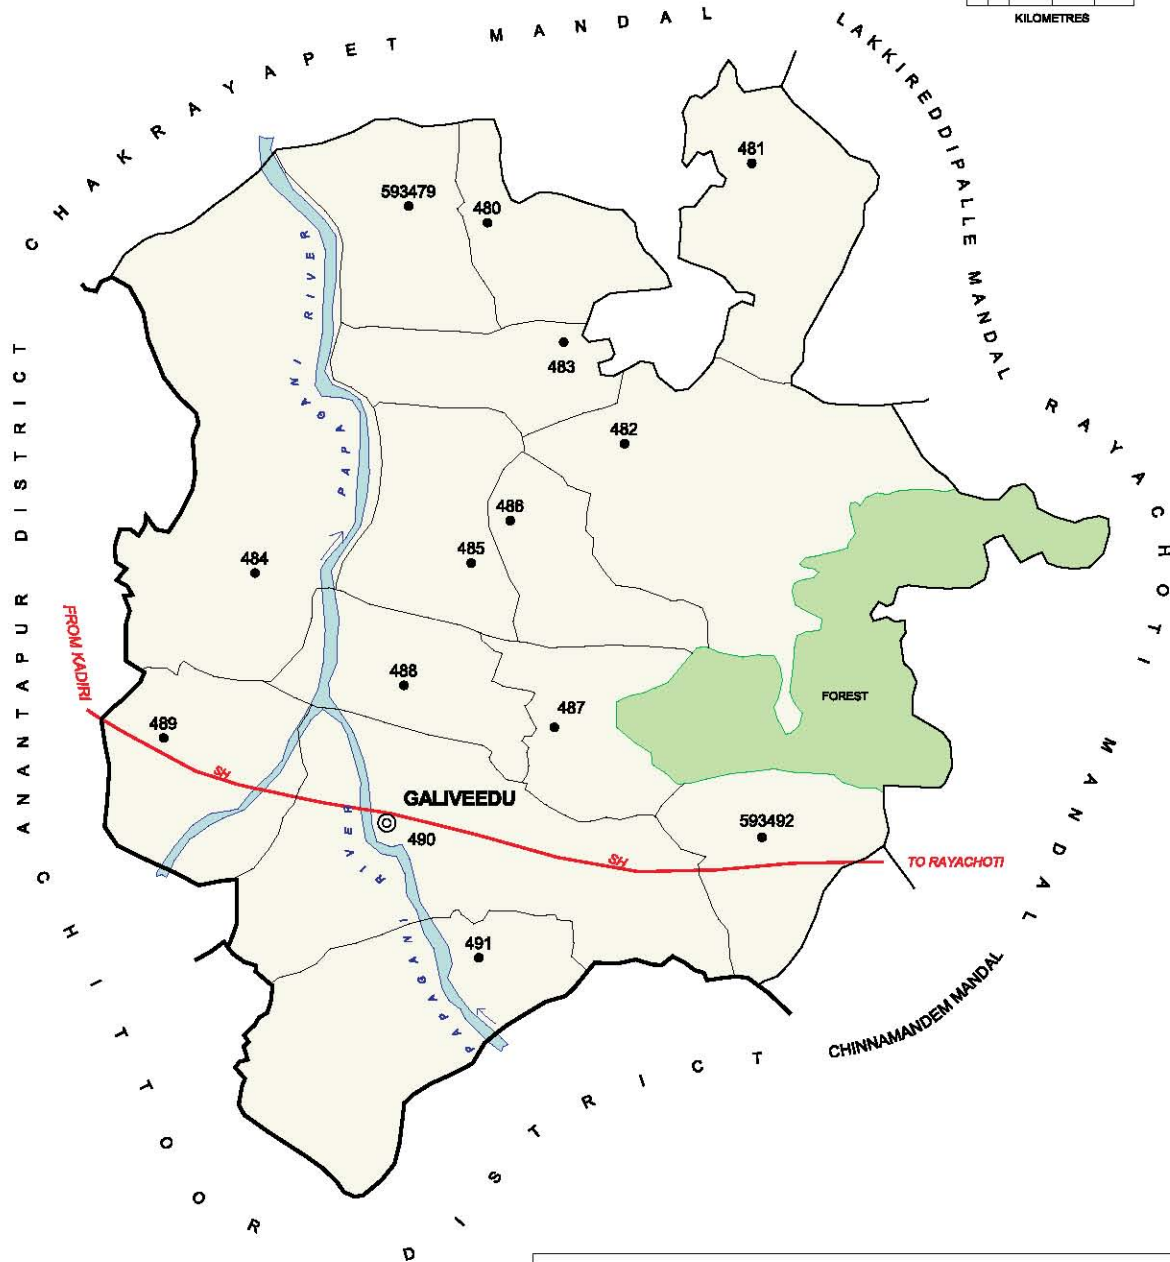

NO. OF TOWNS : NIL
NO. OF VILLAGES : 14
DISTANCE FROM DIST. H. Qtrs.
TO MANDAL : 81 Kms.

INDIA
ANDHRA PRADESH
GALIVEEDU MANDAL
Y.S.R. DISTRICT

BOUNDARY, DISTRICT	
BOUNDARY, MANDAL	
BOUNDARY, VILLAGE WITH LCNo	
HEAD QUARTERS, MANDAL	
STATE HIGHWAY	
RIVER / STREAM / TANK	
FOREST