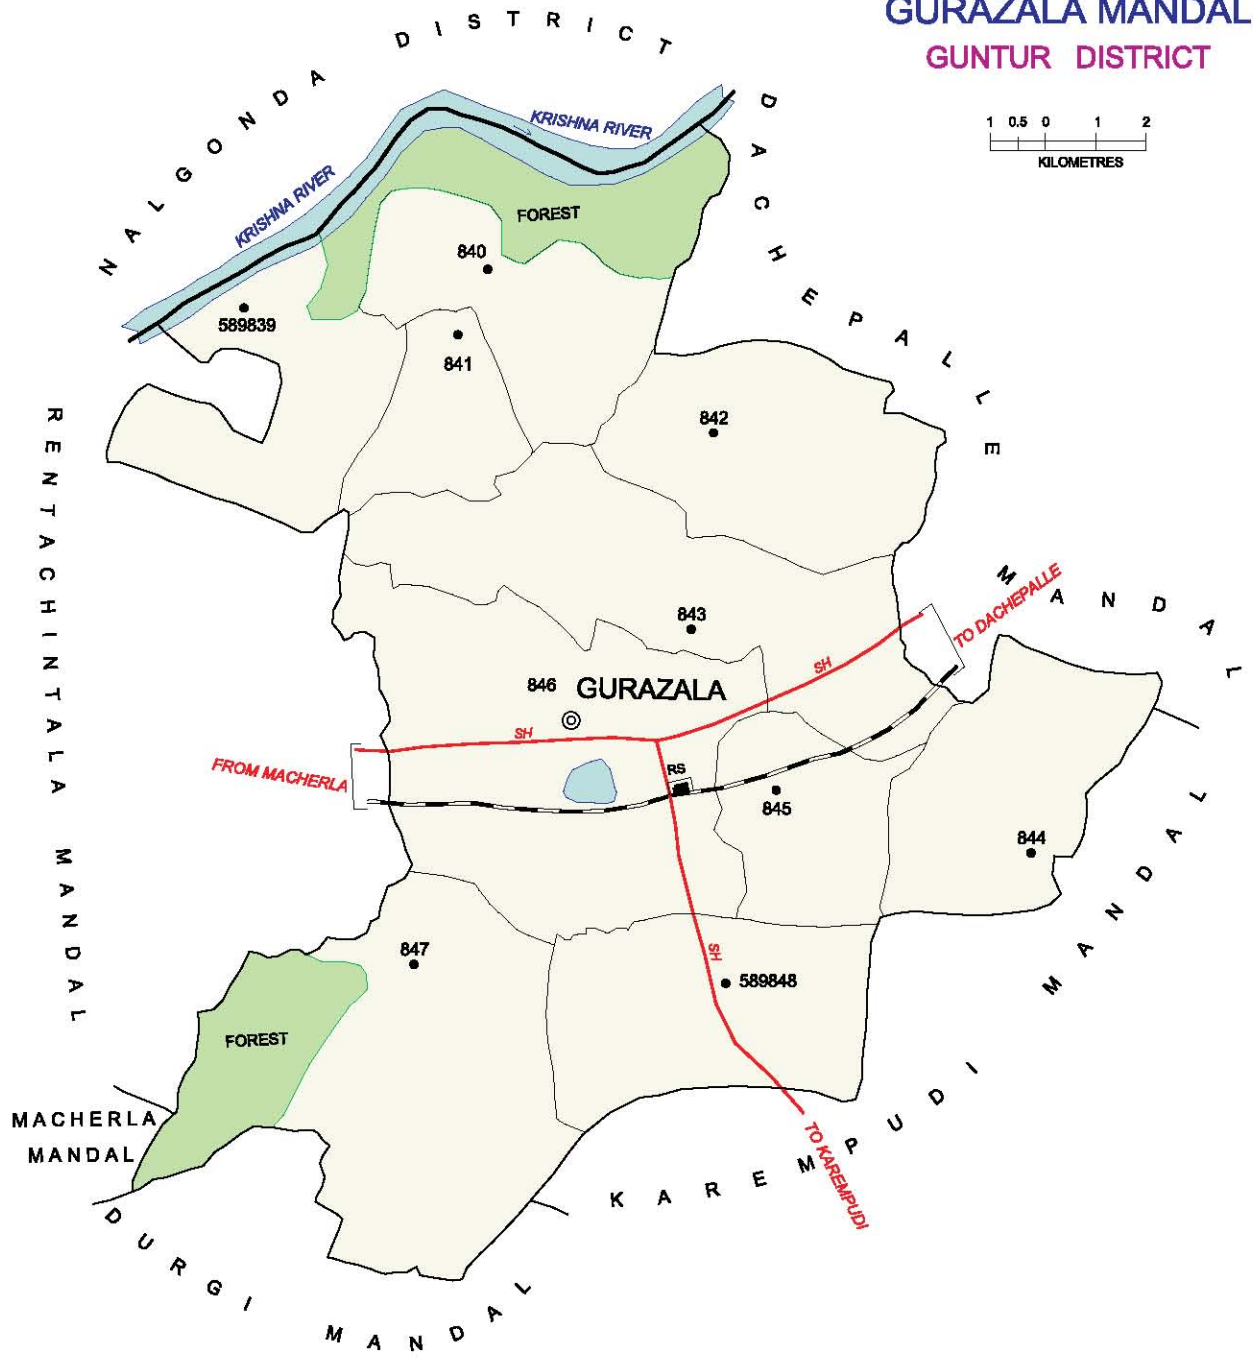

No. OF TOWNS : NIL  
 No. OF VILLAGES : 10  
 DISTANCE FROM Dist. H.Q. :  
 TO MANDAL H.Q. : 90 kms.

INDIA  
**ANDHRA PRADESH**  
**GURAZALA MANDAL**  
**GUNTUR DISTRICT**

No. OF TOWNS : NIL  
 No. OF VILLAGES : 10  
 DISTANCE FROM Dist. H.Q.s.  
 TO MANDAL H.Q.s. : 80 kms.