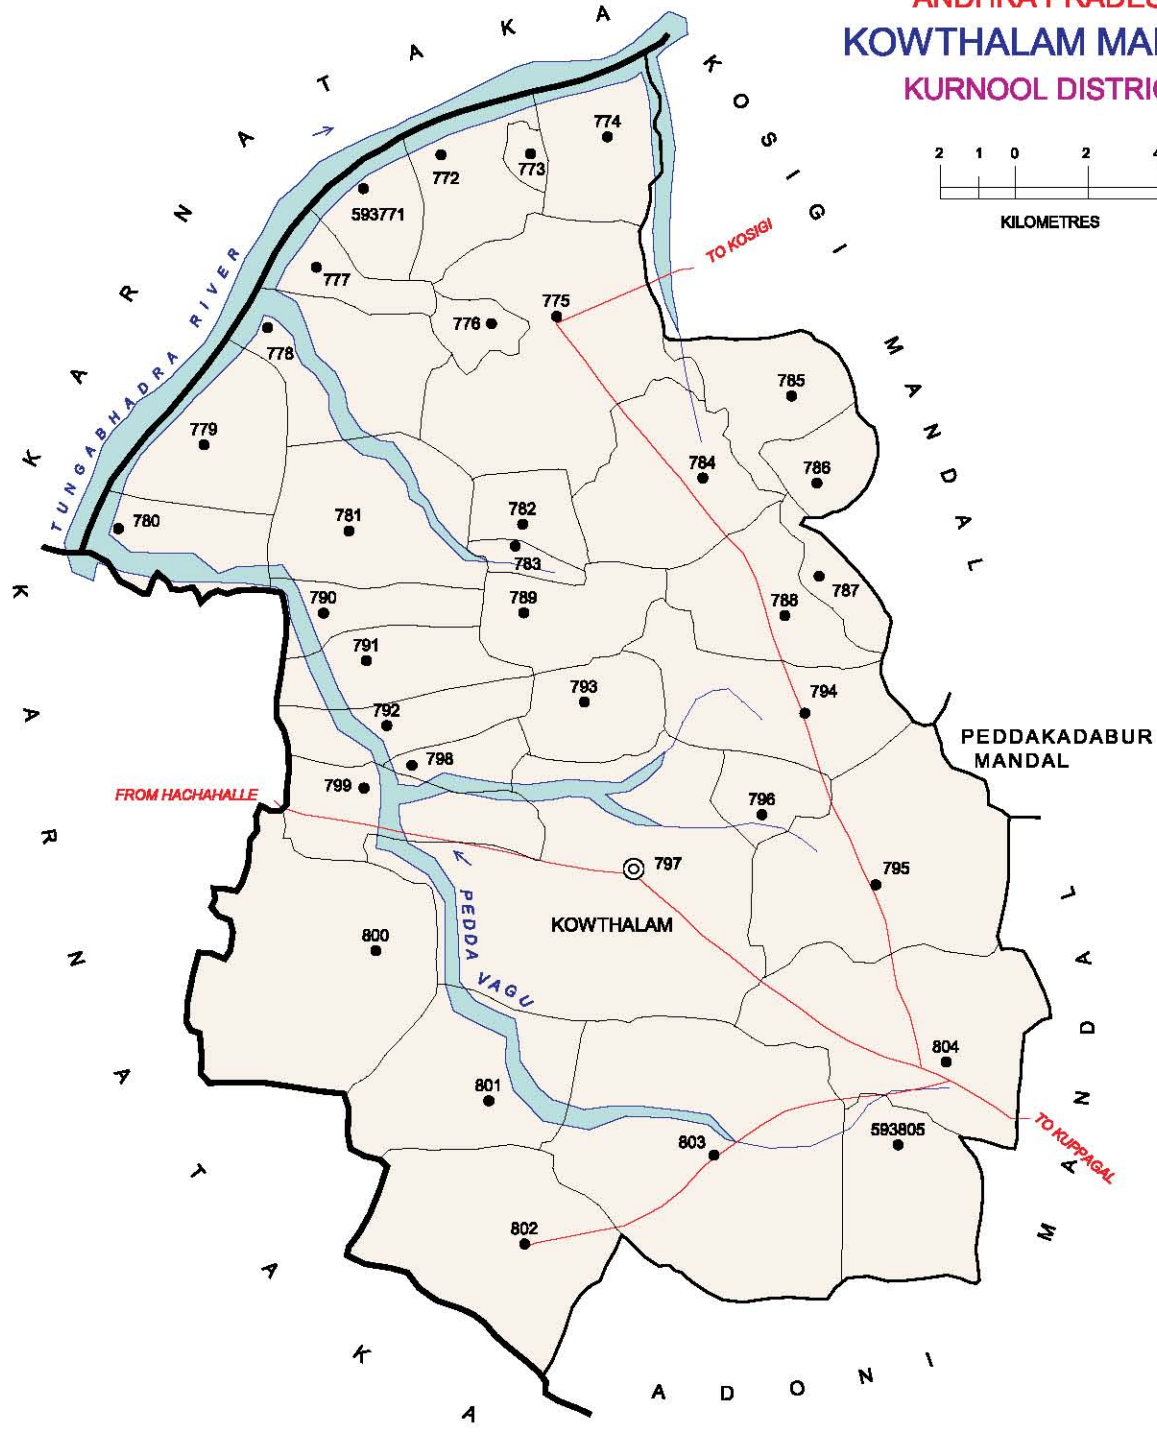

INDIA
ANDHRA PRADESH
KOWTHALAM MANDAL
KURNOOL DISTRICT

NO. OF TOWNS : NIL
NO OF VILLAGES : 35
DISTANCE FROM Dist. H.Q.rts.
TO MANDAL H.Q.rts : 97 Kms.

BOUNDARY, STATE.....	
BOUNDARY, MANDAL.....	
BOUNDARY, VILLAGE WITH L.C. No.	593805
HEADQUARTERS, MANDAL.....	
OTHER IMPORTANT ROADS.....	
RIVER/STREAM/TANK.....