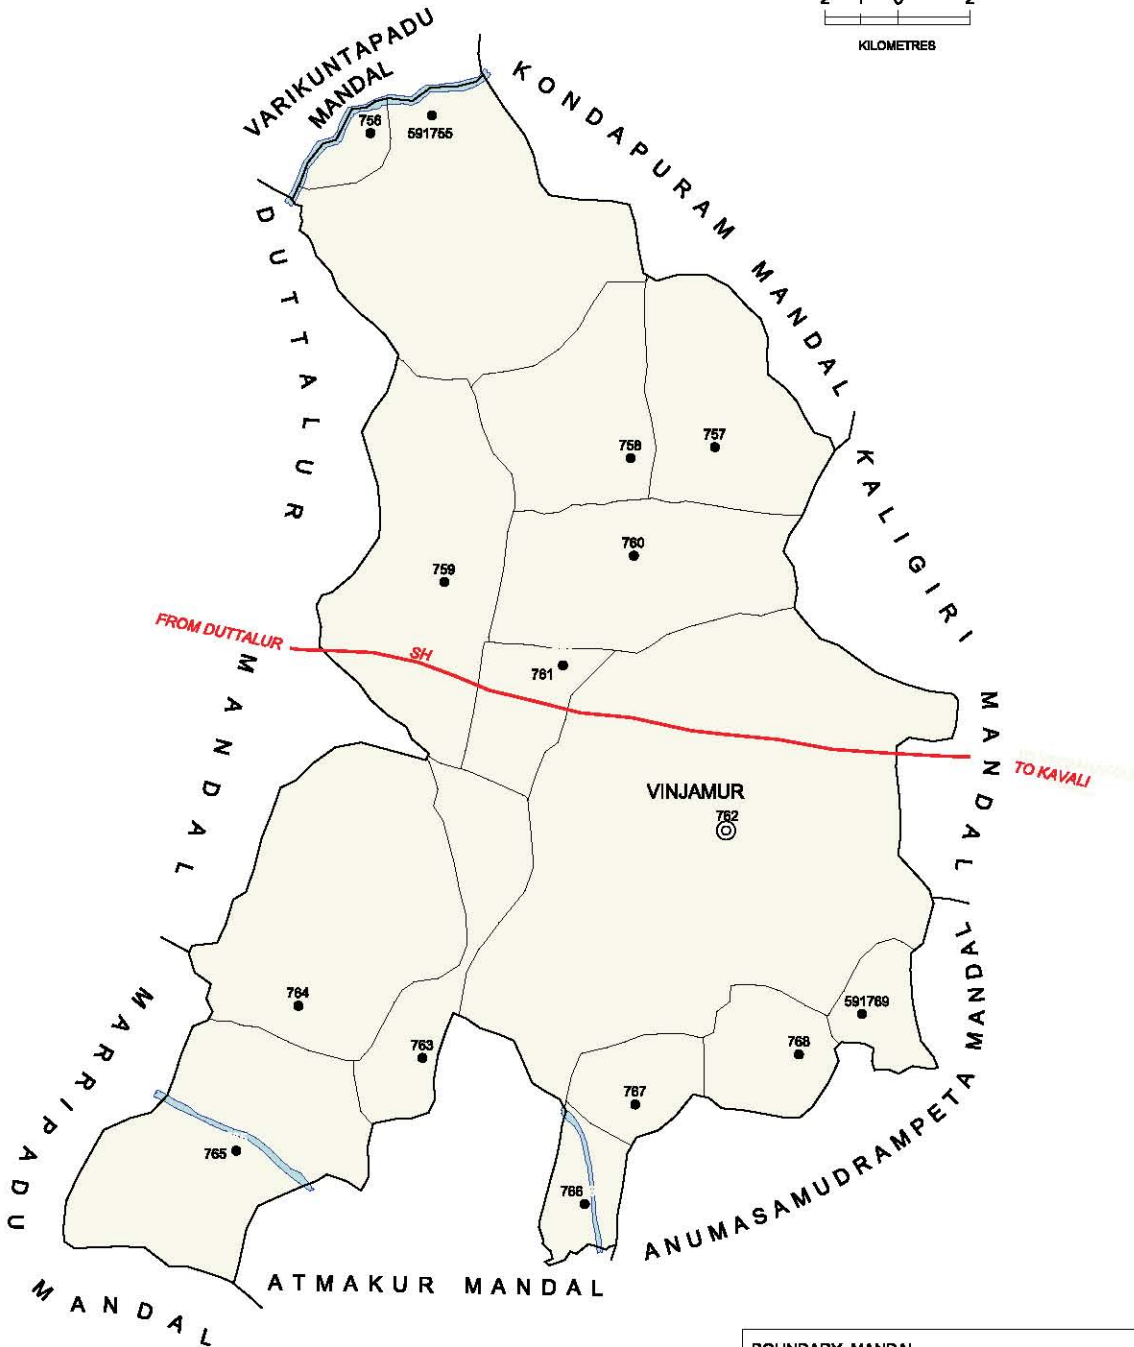

INDIA
ANDHRA PRADESH
VINJAMUR MANDAL
SRI POTTI SRIRAMULUNELLORE DISTRICT

No. OF TOWNS : NIL
No. OF VILLAGES : 15
DISTANCE FROM Dist. H.Qtrs.
TO MANDAL : 78 Kms.

BOUNDARY, MANDAL	—————
BOUNDARY, VILLAGE WITH L.C.No.....	591769
HEADQUARTERS, MANDAL	⊙
STATE HIGHWAY.....	SH
RIVER/STREAM/TANK.....