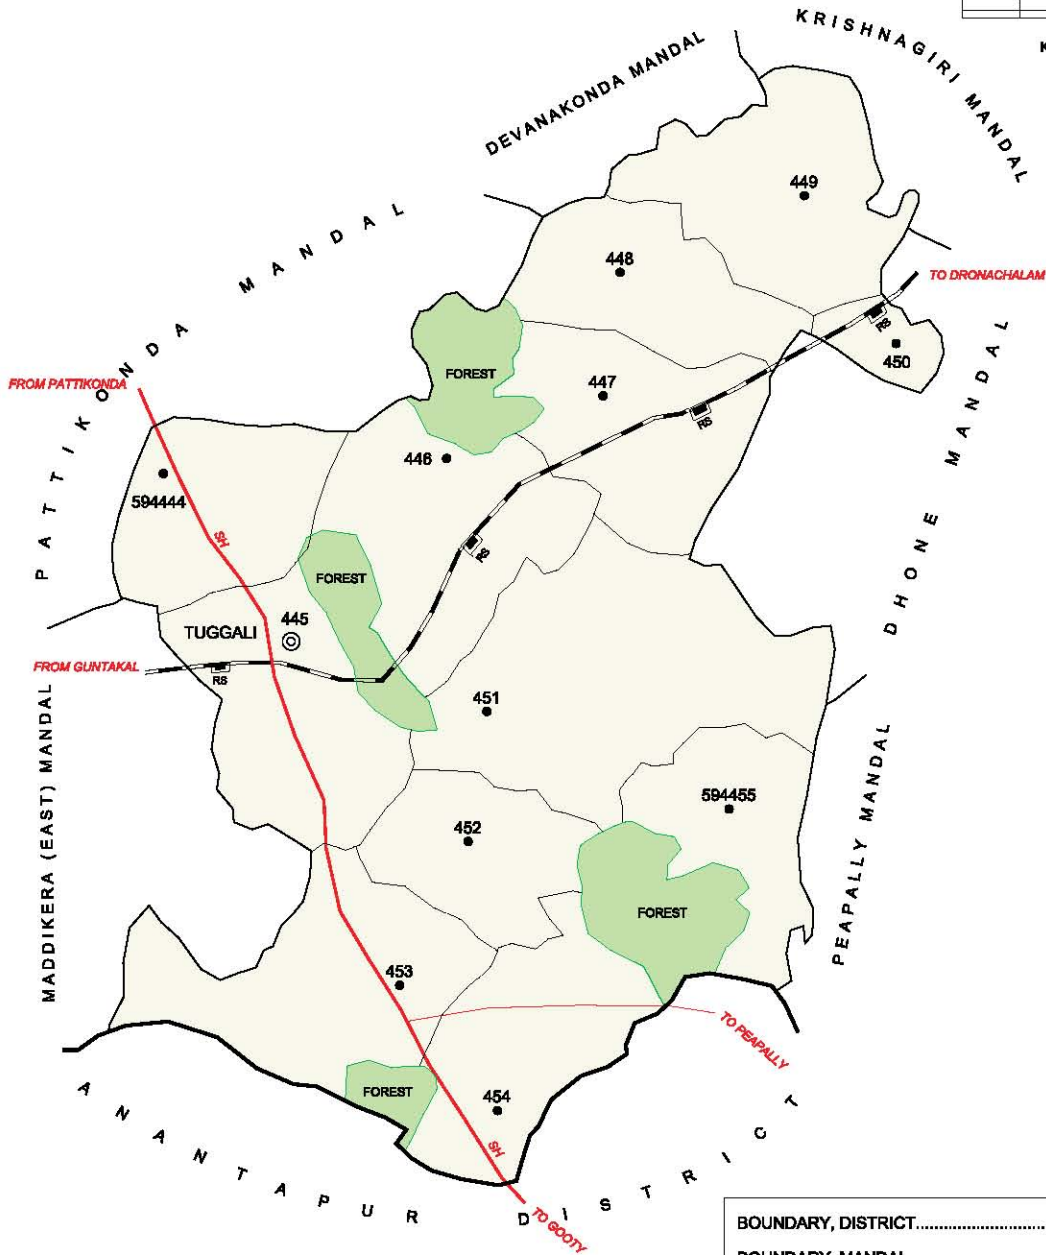

INDIA
ANDHRA PRADESH
TUGGALI MANDAL
KURNOOL DISTRICT

NO. OF TOWNS : NIL
NO OF VILLAGES : 12
DISTANCE FROM Dist. H.Qrts.
TO MANDAL H.Qrts : 79 Kms.

BOUNDARY, DISTRICT.....	—————
BOUNDARY, MANDAL.....	—————
BOUNDARY, VILLAGE WITH L.C. No.....	594455
HEADQUARTERS, MANDAL.....	⊙
STATE HIGHWAY.....	SH
OTHER IMPORTANT ROADS.....	—————
RAILWAYLINE WITH STATION, BROAD GAUGE..	RS
FOREST.....	■