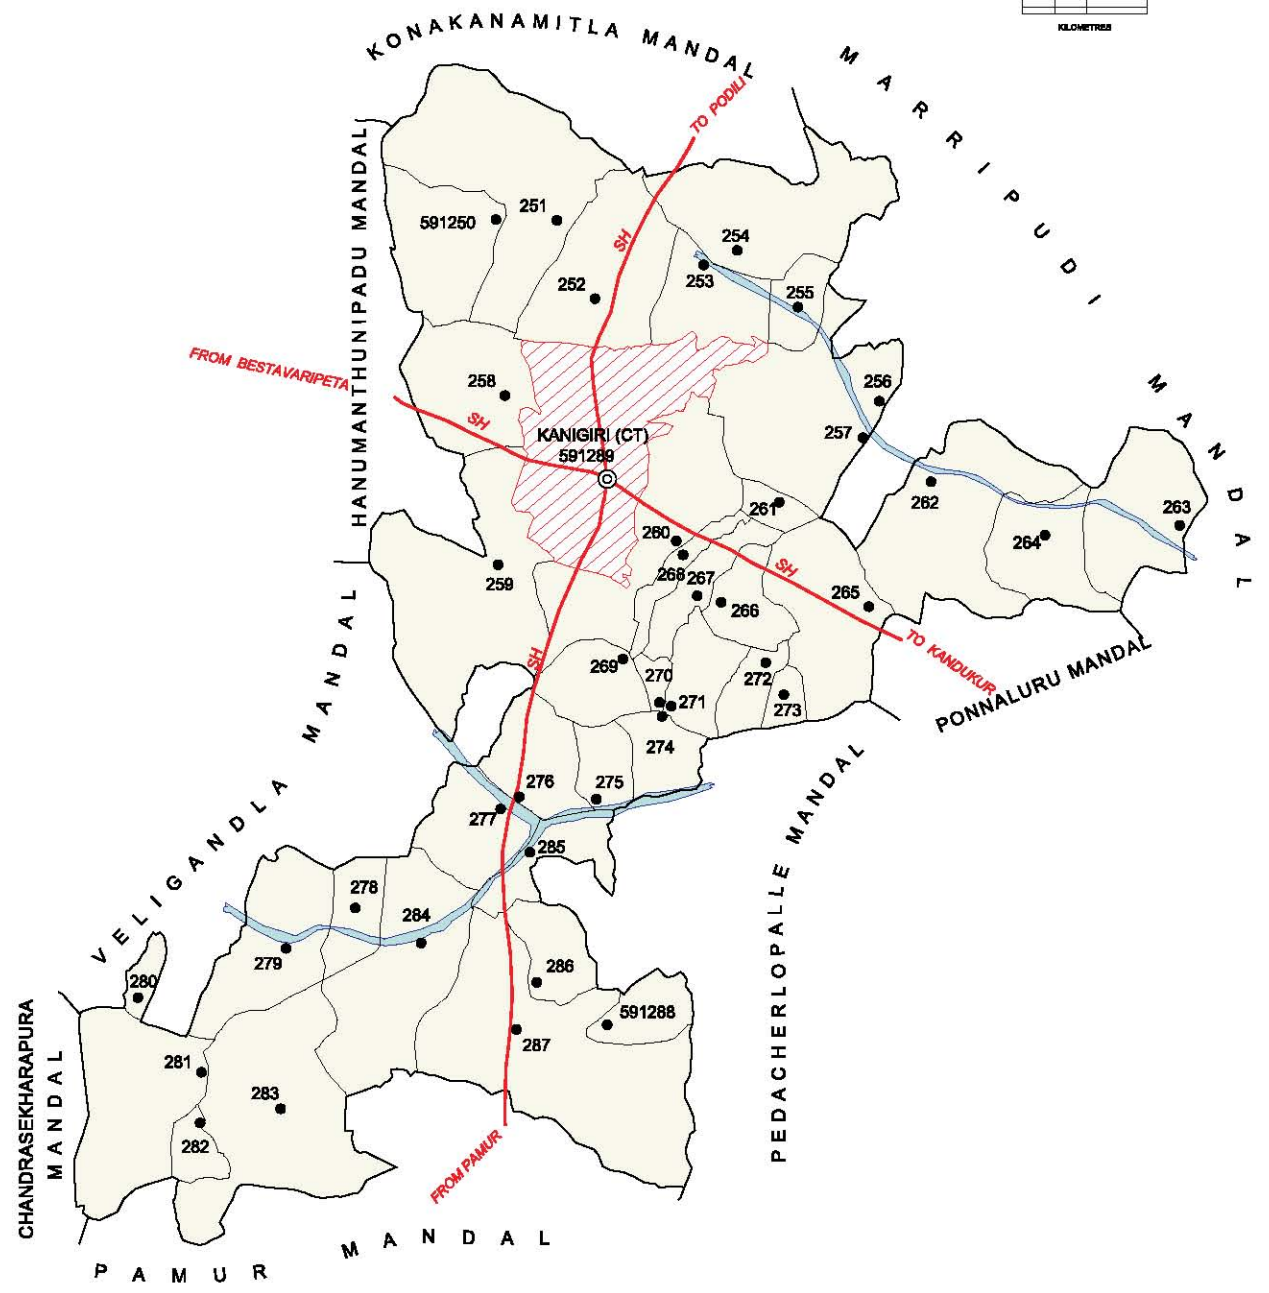

INDIA
ANDHRA PRADESH
KANIGIRI MANDAL
PRAKASAM DISTRICT

No. OF TOWNS : 1
No. OF VILLAGES : 39
DISTANCE FROM Dist. H. Qrts.
TO MANDAL : 80 Kms.

Note:- Kanigiri (U) (289) village is fully included in Kanigiri C.T.

BOUNDARY, MANDAL	
BOUNDARY, VILLAGE WITH L.C.No	
HEADQUARTERS, MANDAL	
STATE HIGHWAY	
RIVER/STREAM/TANK.....	
CENSUS TOWN/OG WITH L.C.No