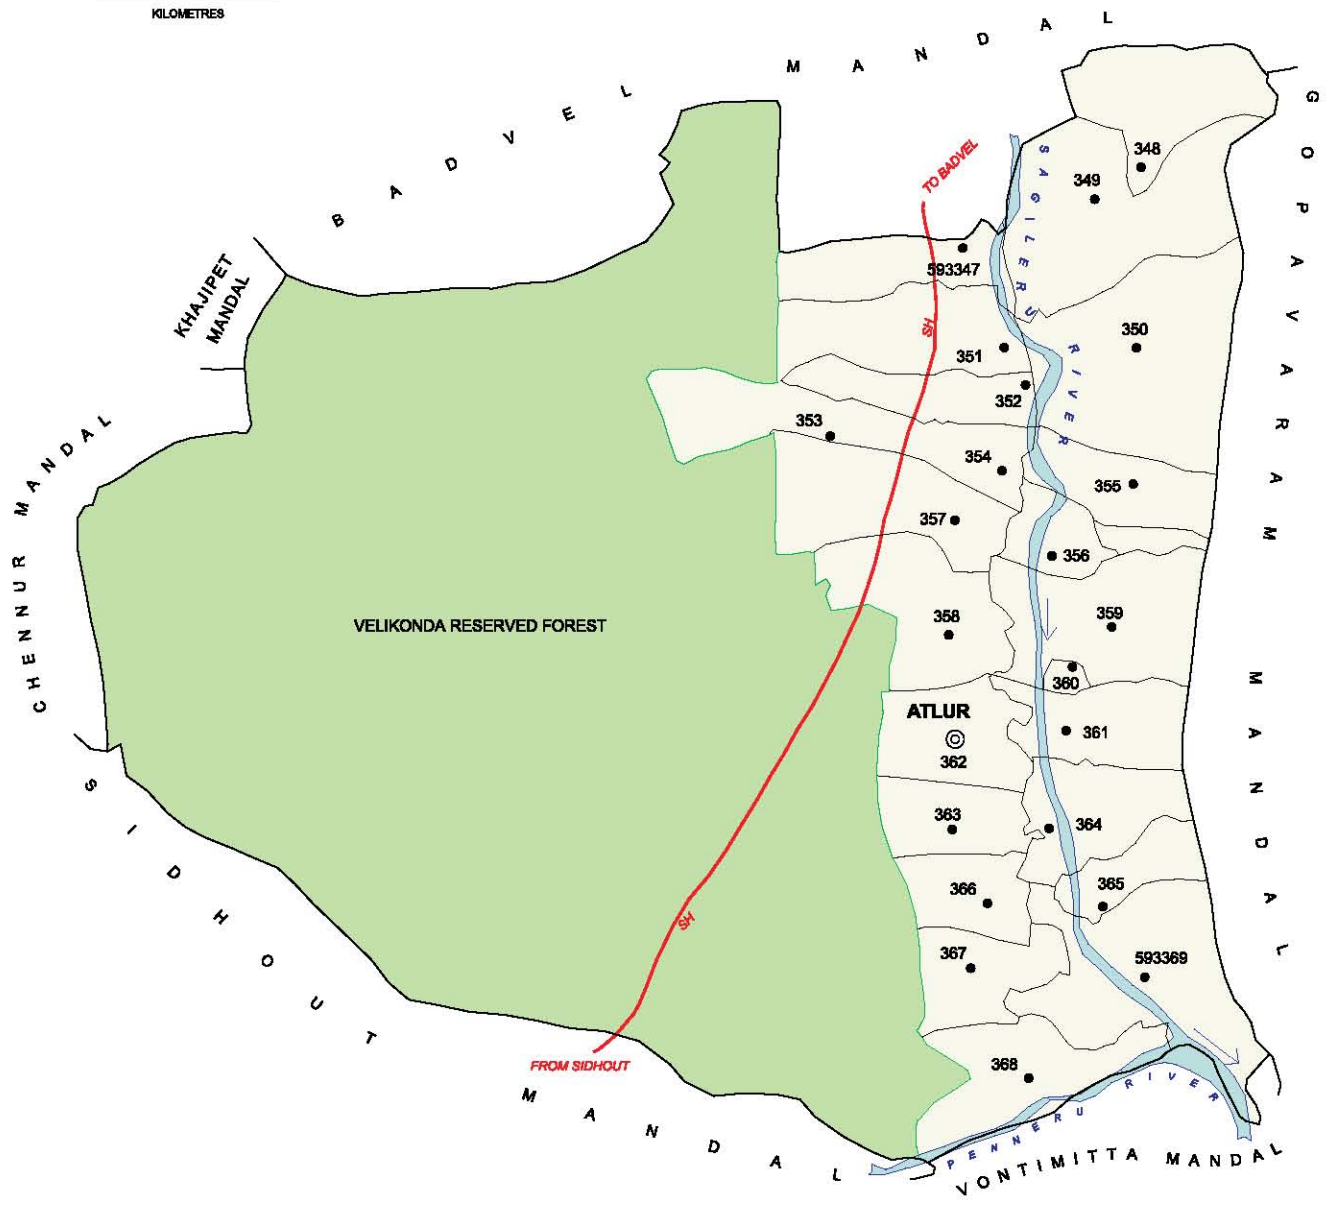

INDIA
ANDHRA PRADESH
ATLUR MANDAL
Y.S.R. DISTRICT

NO. OF TOWNS : NIL
NO. OF VILLAGES : 23
DISTANCE FROM DIST. H. Qrts.
TO MANDAL : 74 Kms.

BOUNDARY, MANDAL	.....
BOUNDARY, VILLAGE WITH LCNo	593369
HEAD QUARTERS, MANDAL	⊙
STATE HIGHWAY	SH
RIVER / STREAM / TANK	
FOREST