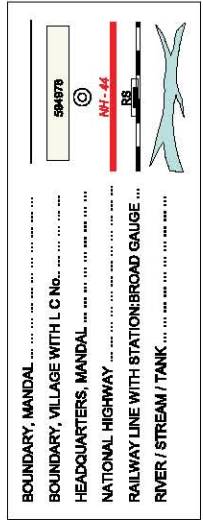

**INDIA**  
**ANDHRA PRADESH**  
**GARLADINNE MANDAL**  
**ANANTAPUR DISTRICT**

No. OF TOWNS : NIL  
 No. OF VILLAGES : 18  
 DISTANCE FROM DIGH Qtrs.  
 TO MANDAL H.Qtrs. : 17 Kms.

No. OF TOWNS : NIL  
 No. OF VILLAGES : 17  
 DISTANCE FROM Dist H.Qrts.  
 TO MANDAL H.Qrts. : 56 Kms.