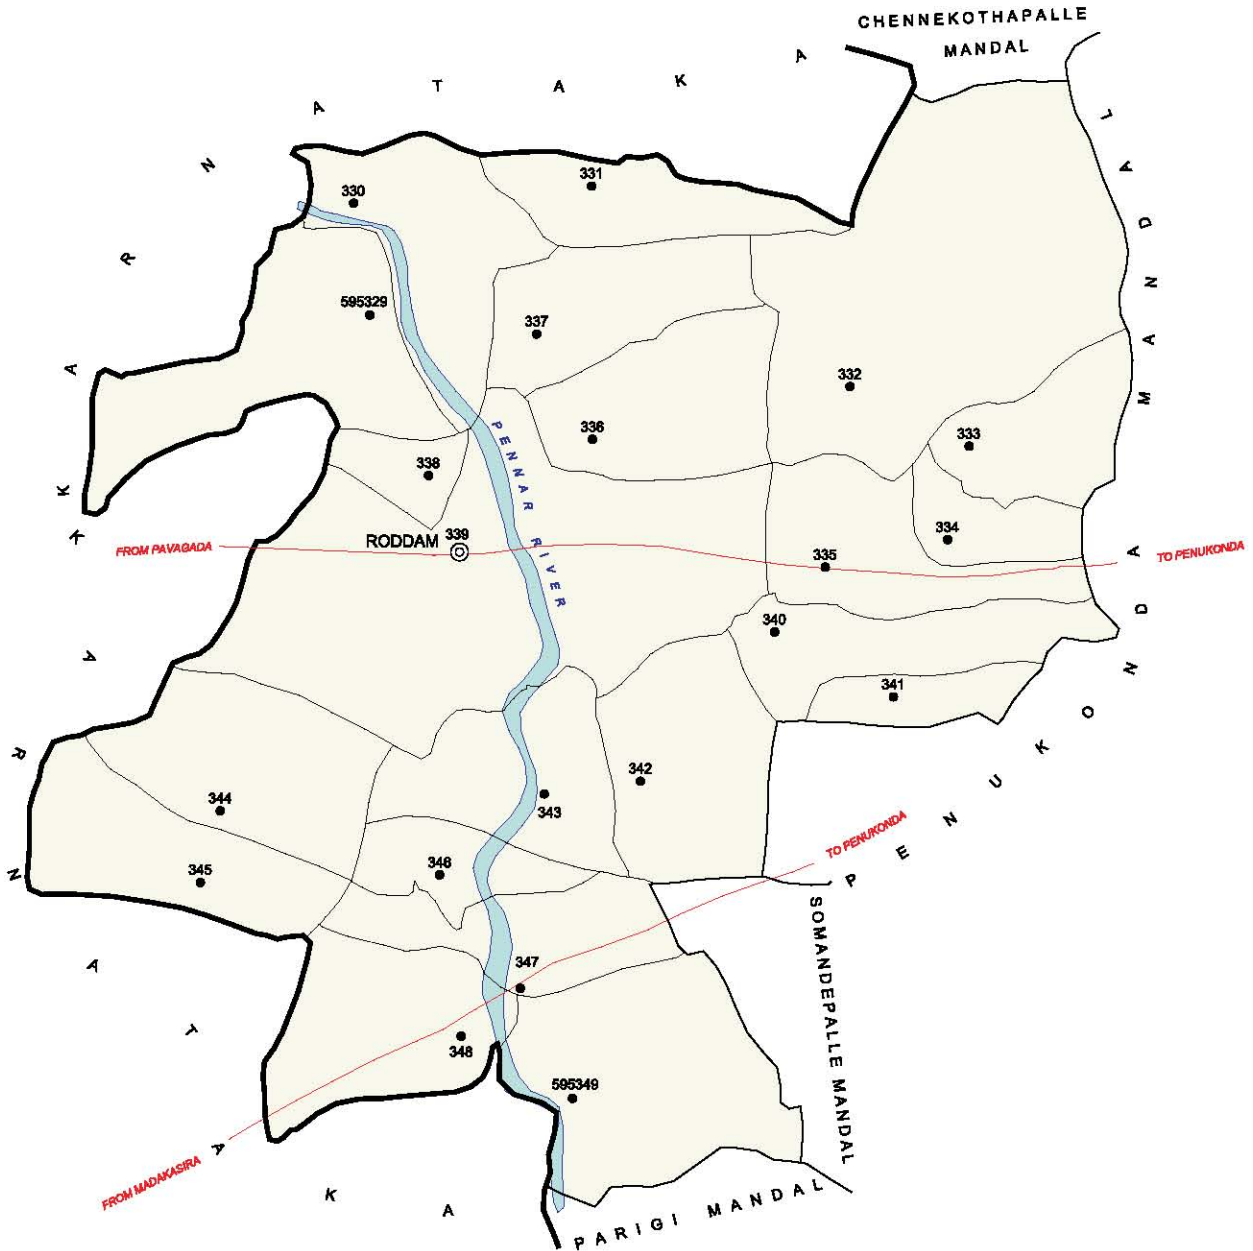

INDIA
ANDHRA PRADESH
RODDAM MANDAL
ANANTAPUR DISTRICT

No. OF TOWNS : NIL
No. OF VILLAGES : 21
DISTANCE FROM Dist H.Qrts.
TO MANDAL H.Qrts. : 79 Kms.

BOUNDARY, STATE	—————
BOUNDARY, MANDAL	—————
BOUNDARY, VILLAGE WITH L.C No.	—————
HEADQUARTERS, MANDAL	⊙
OTHER IMPORTANT ROADS	— — — — —
RIVER / STREAM / TANK	~~~~~