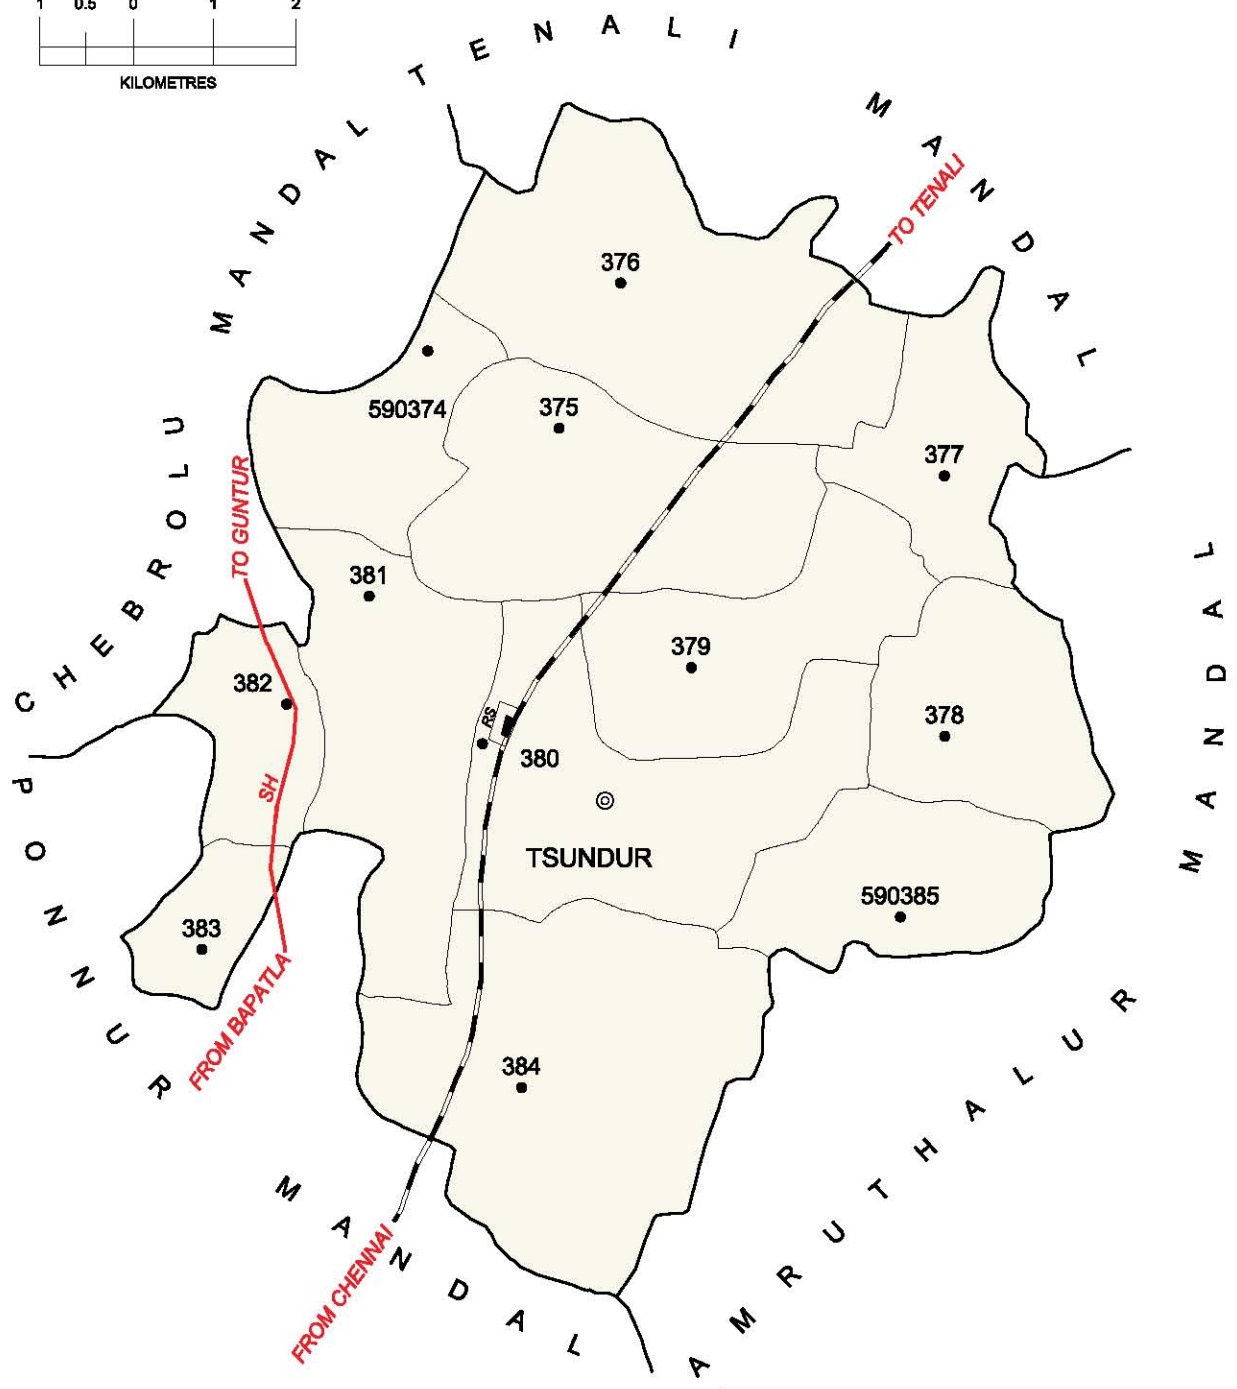

INDIA
ANDHRA PRADESH
TSUNDUR MANDAL
GUNTUR DISTRICT

No. OF TOWNS : NIL
No. OF VILLAGES : 12
DISTANCE FROM Dist. H.Qtrs.
TO MANDAL H. Qtrs.: 17 Kms.

BOUNDARY, MANDAL	
BOUNDARY, VILLAGE WITH LC NO	
HEADQUARTERS, MANDAL	
STATE HIGHWAY	
RAILWAY LINE WITH STATION, BROAD GAUGE ...