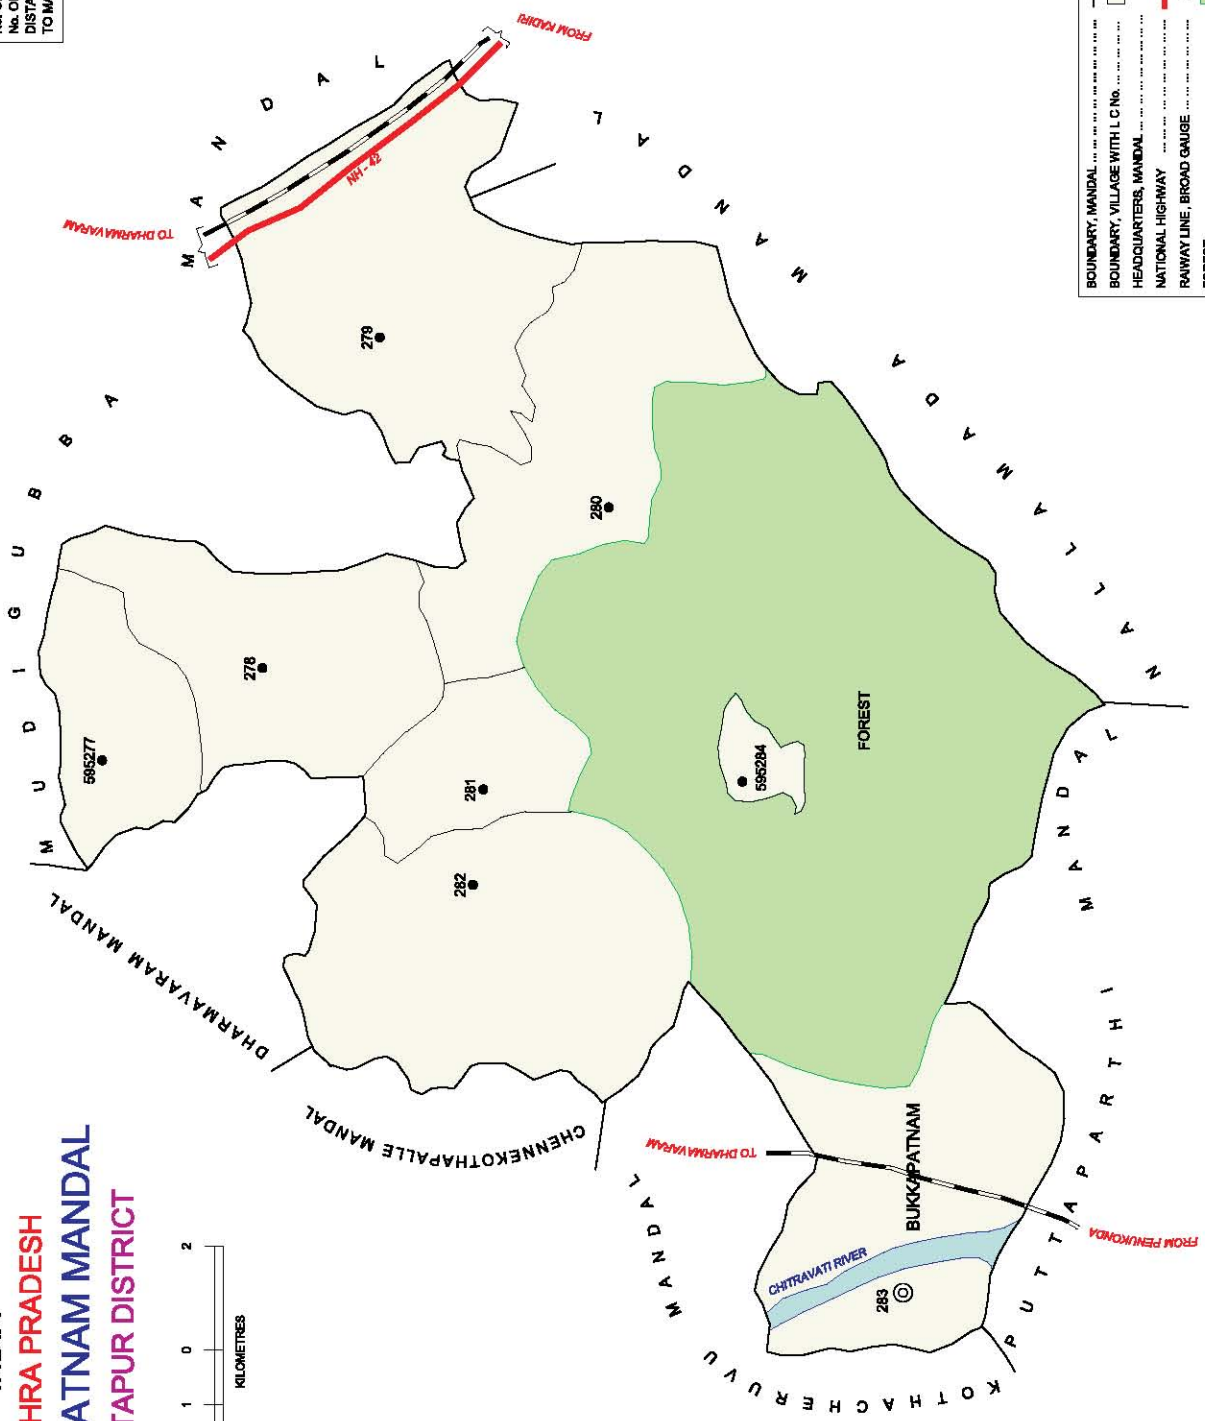

INDIA
ANDHRA PRADESH
BUKKAPATNAM MANDAL
ANANTAPUR DISTRICT

No. OF TOWNS : NIL
No. OF VILLAGES : 8
DISTANCE FROM Dist H. Qtrs.
TO MANDAL : H. Qtrs. 65 Kms.