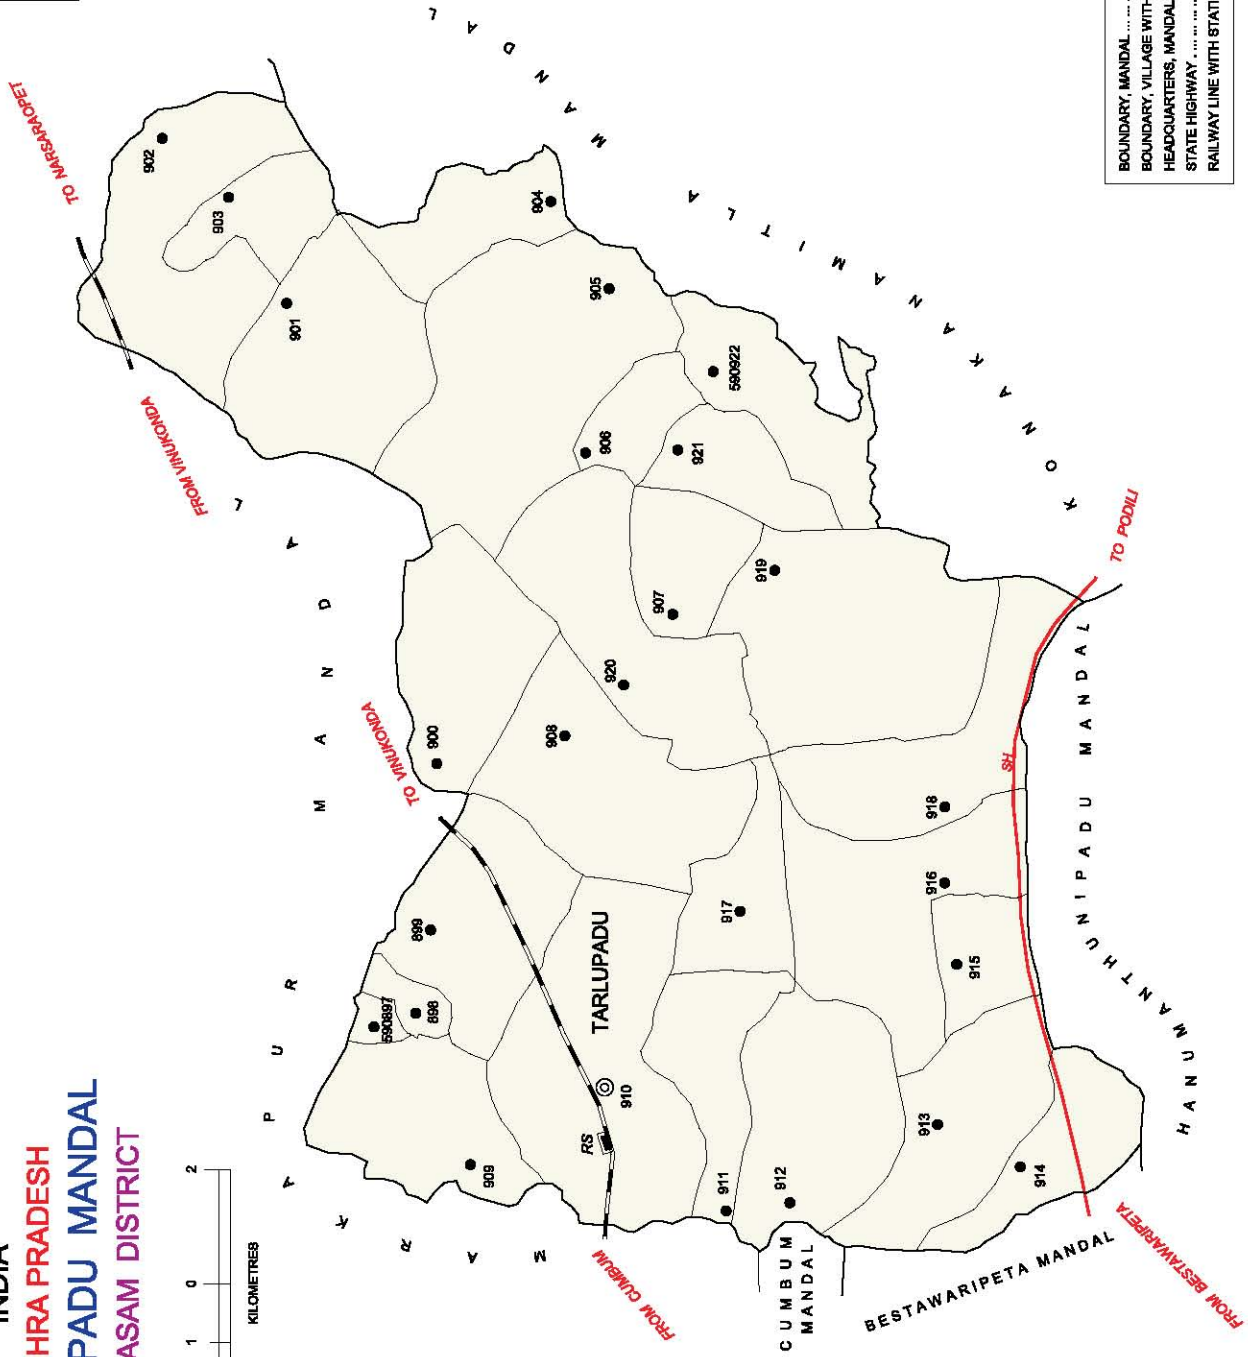

INDIA
ANDHRA PRADESH
TARLUPADU MANDAL
PRAKASAM DISTRICT

No. OF TOWNS : NIL
No. OF VILLAGES : 26
DISTANCE FROM Dist. H. Qtrs.
TO MANDAL H. Qtrs.: 104 Kms.

590922

BOUNDARY, MANDAL

BOUNDARY, VILLAGE WITH L.C.No

HEADQUARTERS, MANDAL

STATE HIGHWAY

RAILWAY LINE WITH STATION, BROAD GAUGE