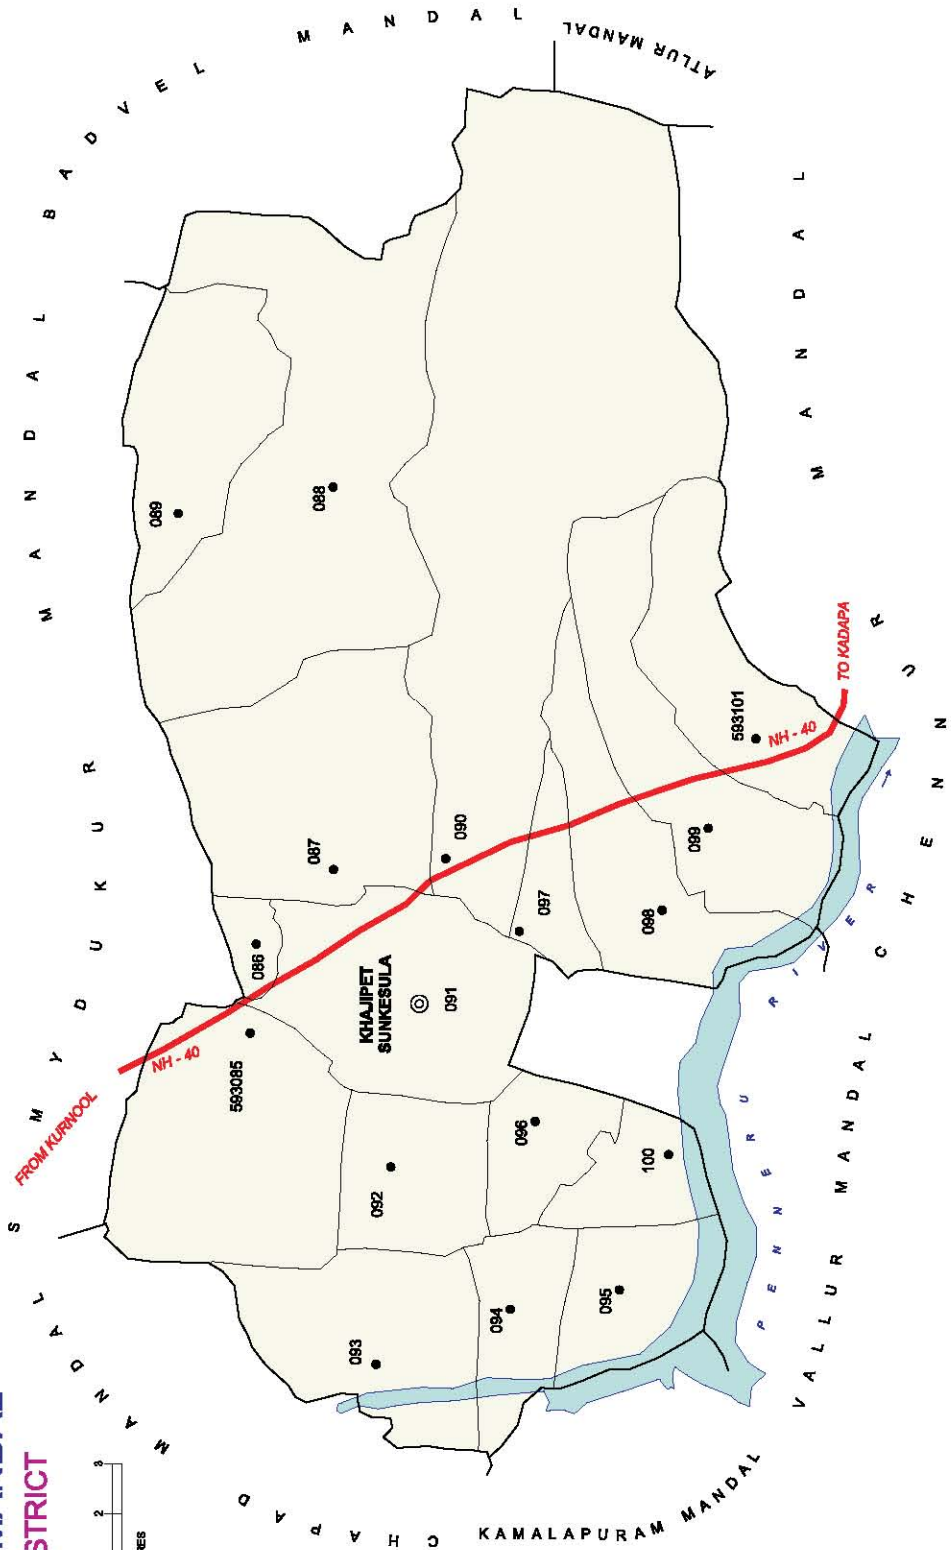

INDIA
ANDHRA PRADESH
KHAJIPET MANDAL
Y.S.R. DISTRICT

BOUNDARY, MANDAL .....
BOUNDARY, VILLAGE WITH LCNG .....
HEAD QUARTERS, MANDAL .....
NATIONAL HIGHWAY. ....
RIVER / STREAM / TANK .....

583101
NH-40

NO. OF TOWNS : NIL
NO. OF VILLAGES : 17
DISTANCE FROM DIST. H. Qtrs.
TO MANDAL : 37 Kms.