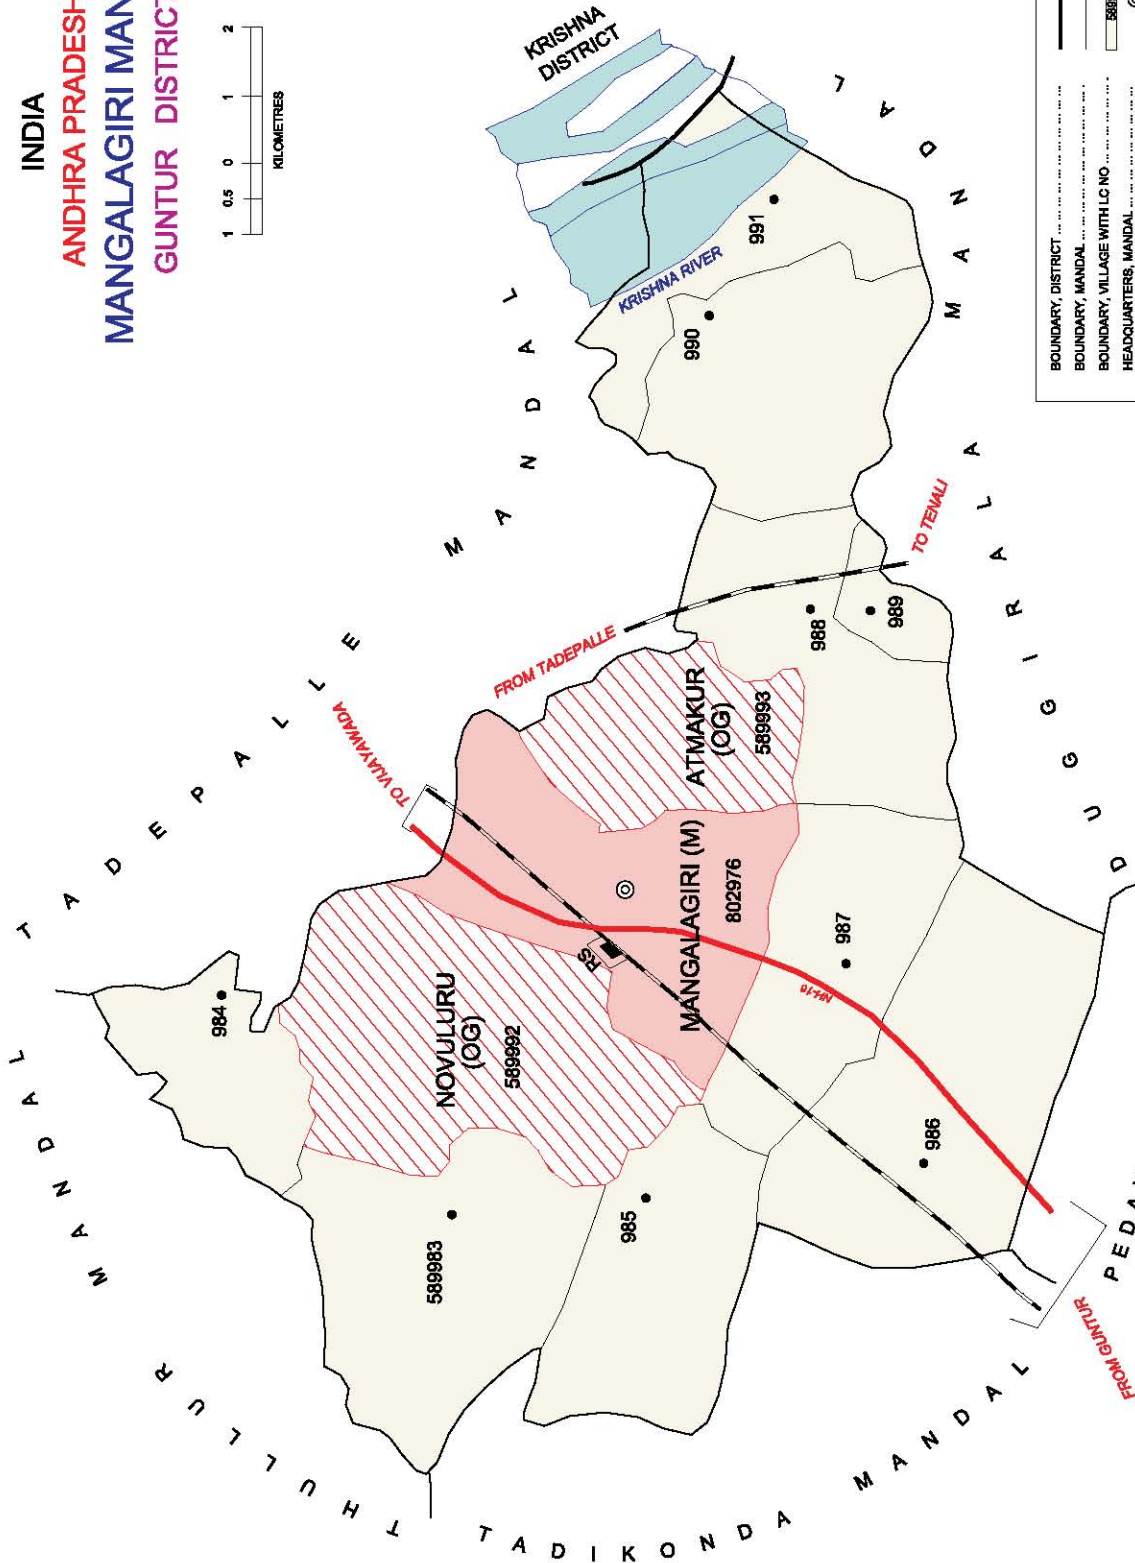

INDIA
ANDHRA PRADESH
MANGALAGIRI MANDAL
GUNTUR DISTRICT

	BOUNDARY, DISTRICT
	BOUNDARY, MANDAL
	BOUNDARY, VILLAGE WITH LC NO.
	HEADQUARTERS, MANDAL
	NATIONAL HIGHWAY
	RAILWAY LINE WITH STATION, BROAD GAUGE
	RIVER / STREAM / TANK
	STATUTORY TOWN WITH L.C.No
	CENSUS TOWN/OG WITH L.C.No

Note: Novuluru (982) & Atmakur (993) villages are OGs to Mangalagiri Municipality.

No. OF TOWNS :	1
No. OF OGS :	2
No. OF VILLAGES :	9
DISTANCE FROM Dist. H.Q.s.	
TO MANDAL H. Q.s.:	17 Kms.