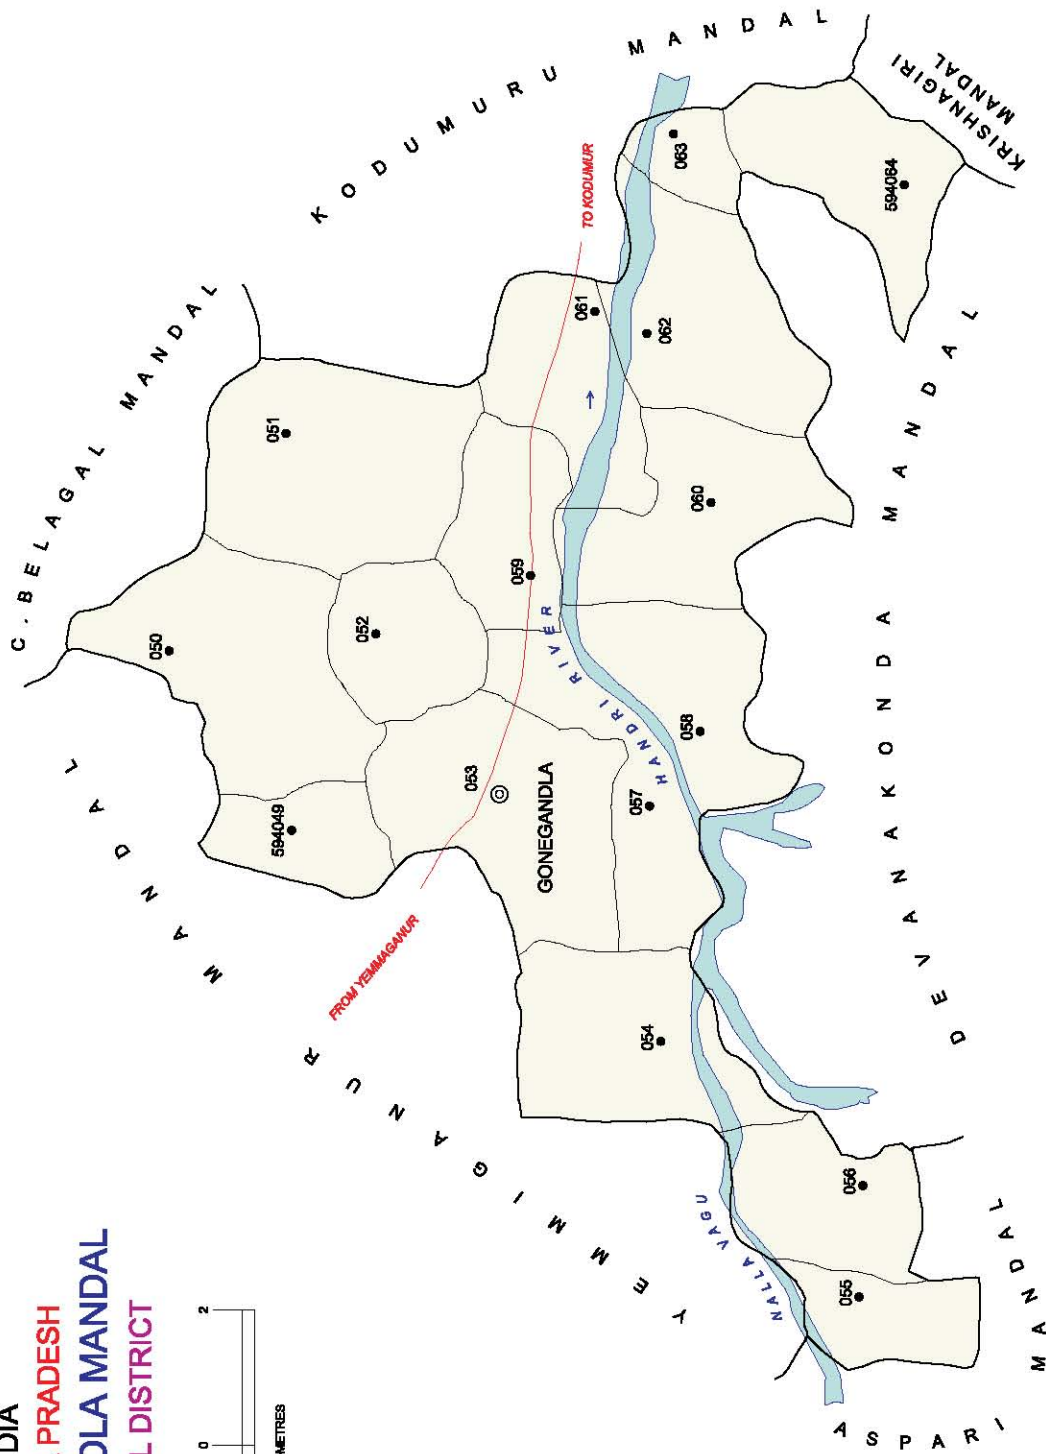

INDIA
ANDHRA PRADESH
GONEGANDLA MANDAL
KURNOOL DISTRICT

BOUNDARY, MANDAL.....	594064
BOUNDARY, VILLAGE WITH L.C. No.	
HEADQUARTERS, MANDAL.....	⊙
OTHER IMPORTANT ROADS	—
RIVER/STREAM/TANK.....	—

NO. OF TOWNS : NIL
NO OF VILLAGES : 16
DISTANCE FROM Dist. H.Qtrs.
TO MANDAL H.Qtrs : 50 Kms.