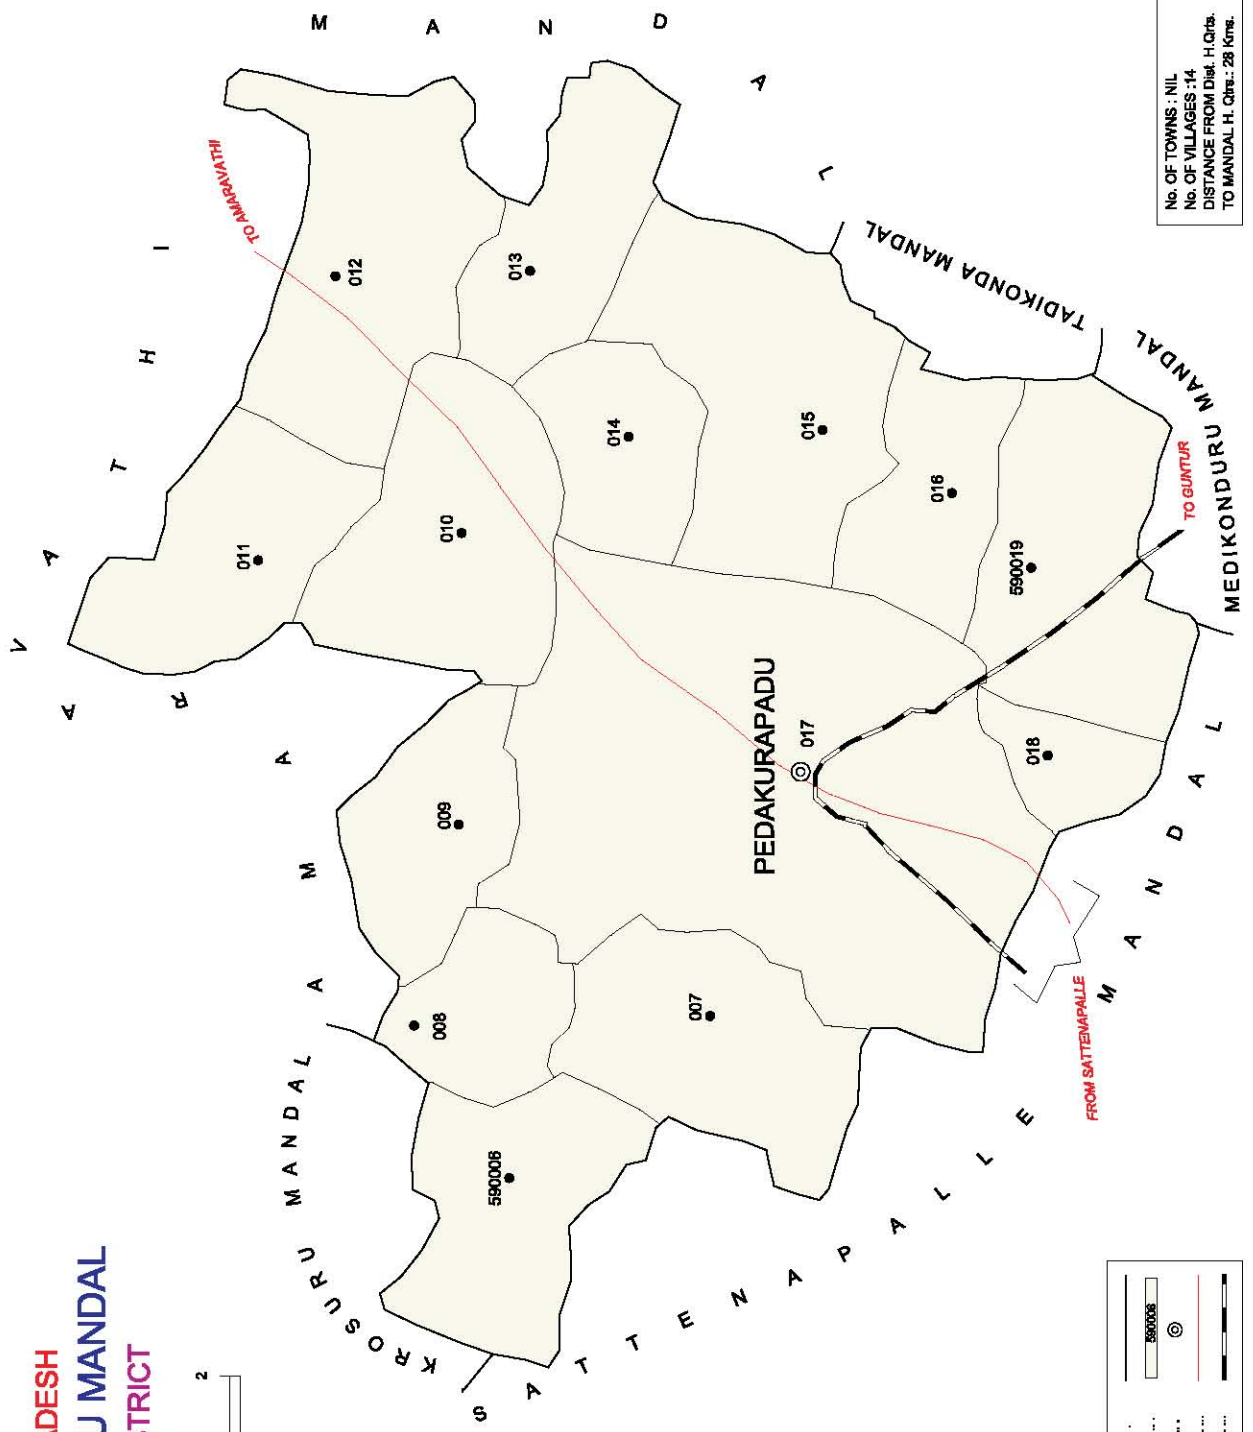

INDIA
ANDHRA PRADESH
PEDAKURAPADU MANDAL
GUNTUR DISTRICT

BOUNDARY, MANDAL	.....
BOUNDARY, VILLAGE WITH LC NO	.....
HEADQUARTERS, MANDAL	⊙
OTHER IMPORTANT ROADS	.....
RAILWAY LINE, BROAD GAUGE	.....

No. OF TOWNS : NIL
No. OF VILLAGES : 14
DISTANCE FROM Dist. H. Qtrs.
TO MANDAL H. Qtrs. : 28 Kms.