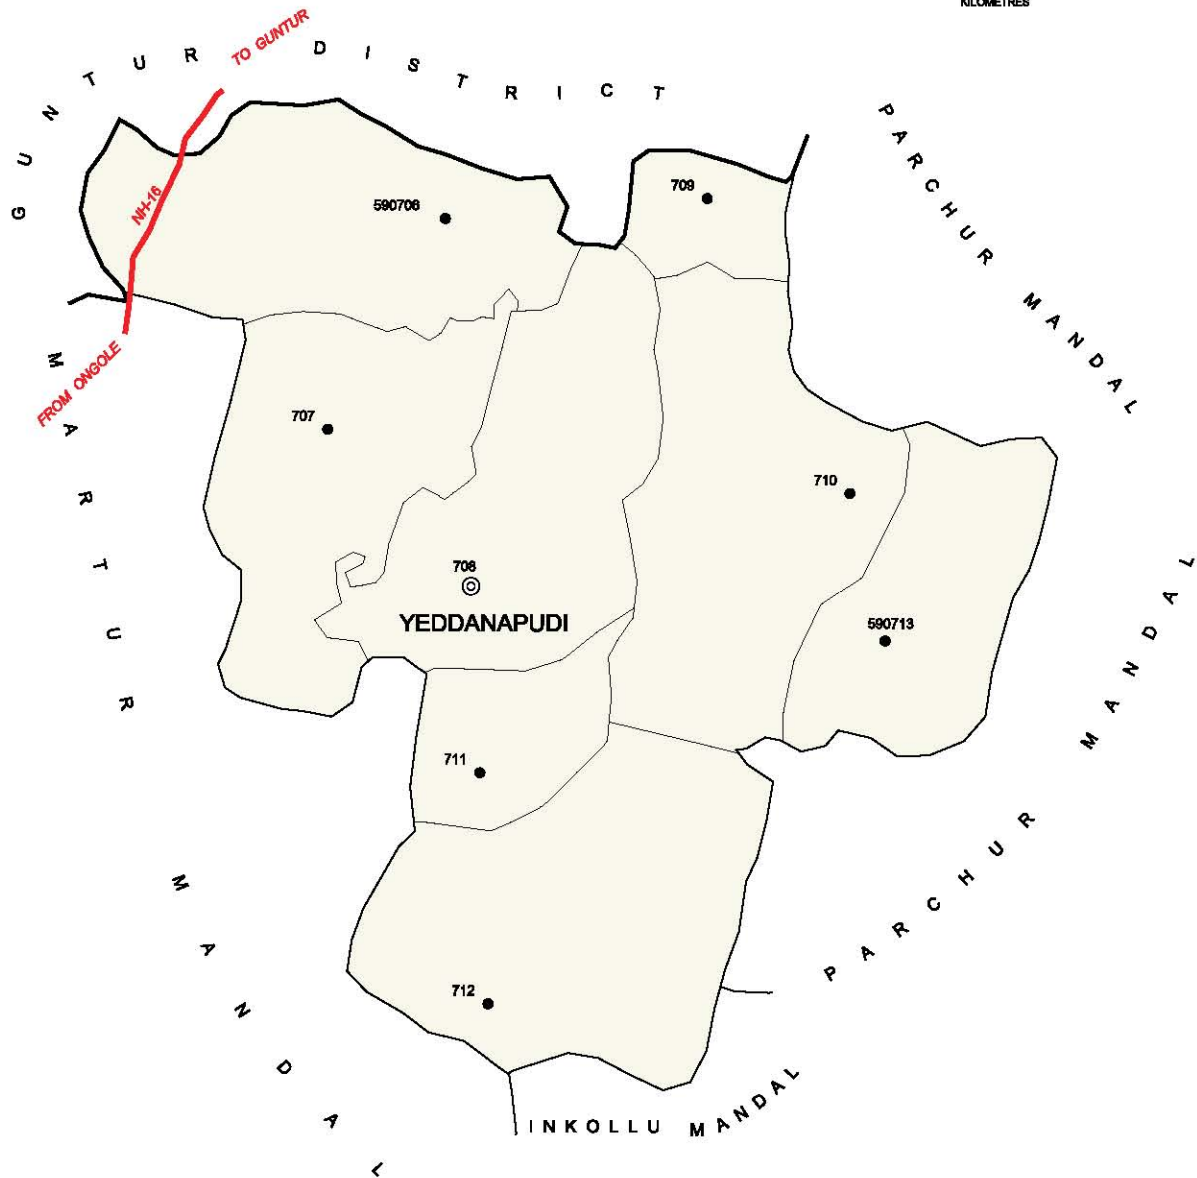

INDIA
ANDHRA PRADESH
YEDDANAPUDI MANDAL
PRAKASAM DISTRICT

No. OF TOWNS : NIL
No. OF VILLAGES : 8
DISTANCE FROM Dist. H.Qrts.
TO MANDAL H.Qrts. : 75 Kms.

BOUNDARY, DISTRICT	—————
BOUNDARY, MANDAL	—————
BOUNDARY, VILLAGE WITH L.C.No	590713
HEADQUARTERS, MANDAL	⊙
NATIONAL HIGHWAY	NH-16