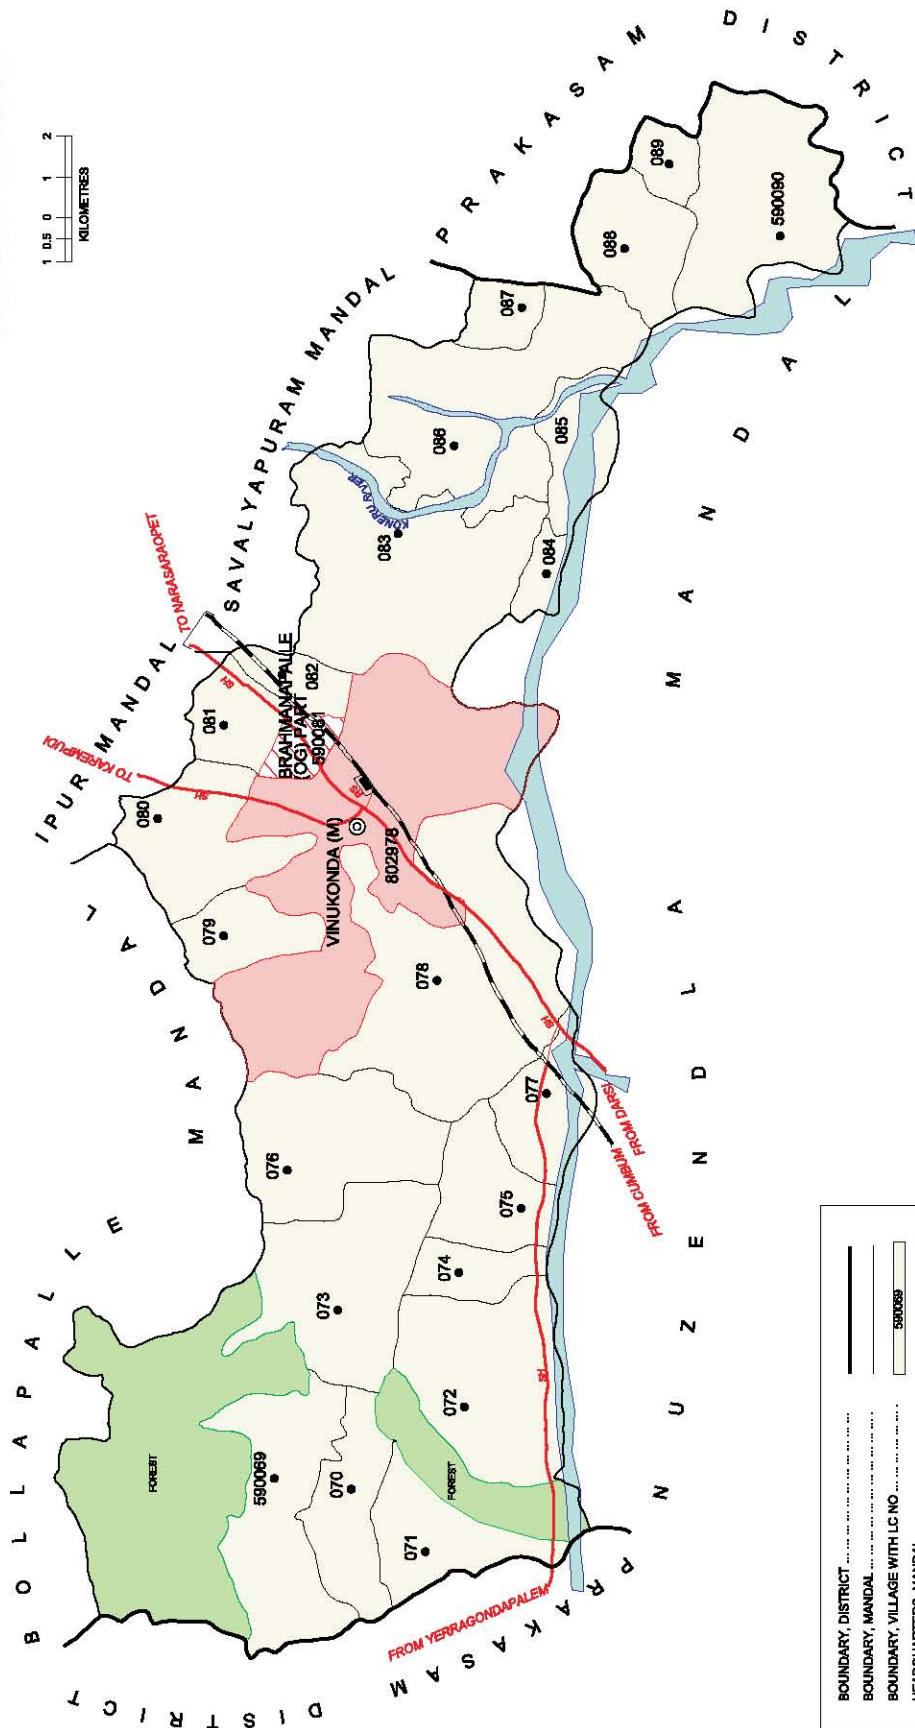

INDIA
ANDHRA PRADESH
VINUKONDA MANDAL
GUNTUR DISTRICT

BOUNDARY, DISTRICT	—
BOUNDARY, MANDAL	---
BOUNDARY, VILLAGE WITH L.C. NO.	—
HEADQUARTERS, MANDAL	⊙
STATE HIGHWAY	—
RAILWAY LINE WITH STATION, BROAD GAUGE	—
RIVER / STREAM / TANK	—
STATUTORY TOWN WITH L.C.No.	—
CENSUS TOWN/OG WITH L.C.No.	—
FOREST	—

No. OF TOWNS : 1
No. OF VILLAGES : 22
DISTANCE FROM Dist. H. Qtrs.
TO MANDAL H. Qtrs.: 72 Kms.