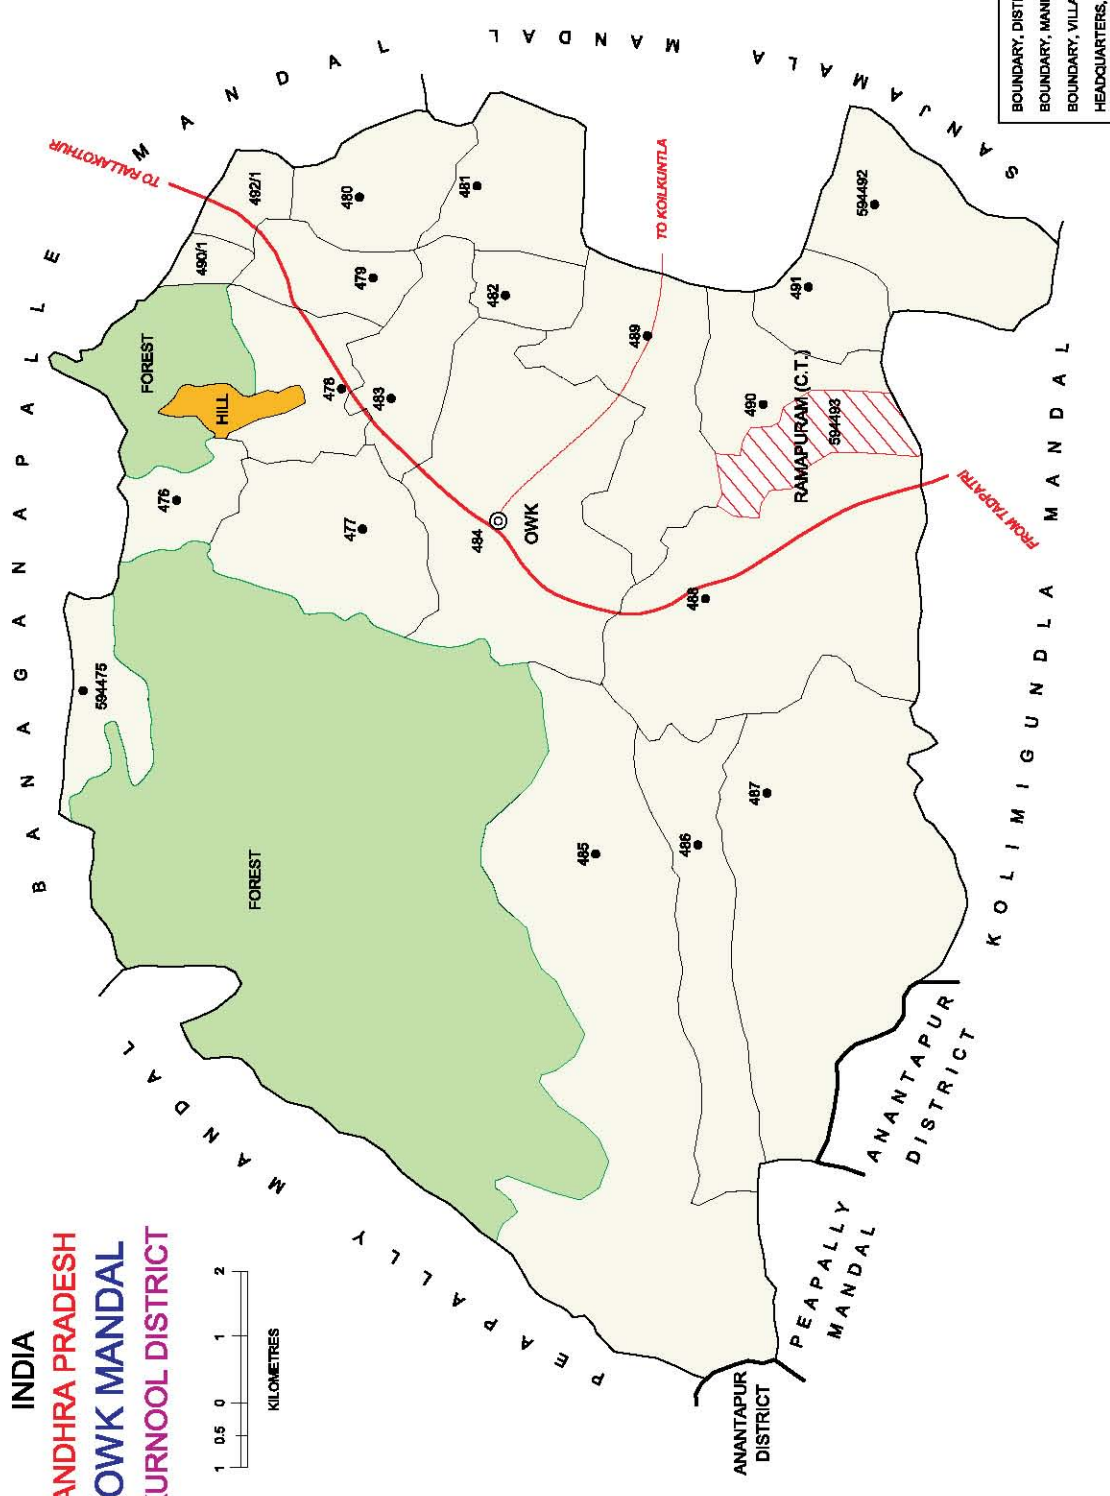

INDIA
ANDHRA PRADESH
OWK MANDAL
KURNOOL DISTRICT

BOUNDARY, DISTRICT.....	—
BOUNDARY, MANDAL.....	—
BOUNDARY, VILLAGE WITH L.C. No... 594492	—
HEADQUARTERS, MANDAL.....	⊙
STATE HIGHWAY.....	SR
OTHER IMPORTANT ROADS.....	—
FOREST.....	■
HILL.....	■
CENSUS TOWN WITH L.C. No..... 594493	▨

NO. OF TOWNS : 1
NO. OF VILLAGES : 18
DISTANCE FROM Dist. H. Qtrs. TO MANDAL H. Qtrs. : 67 Kms.