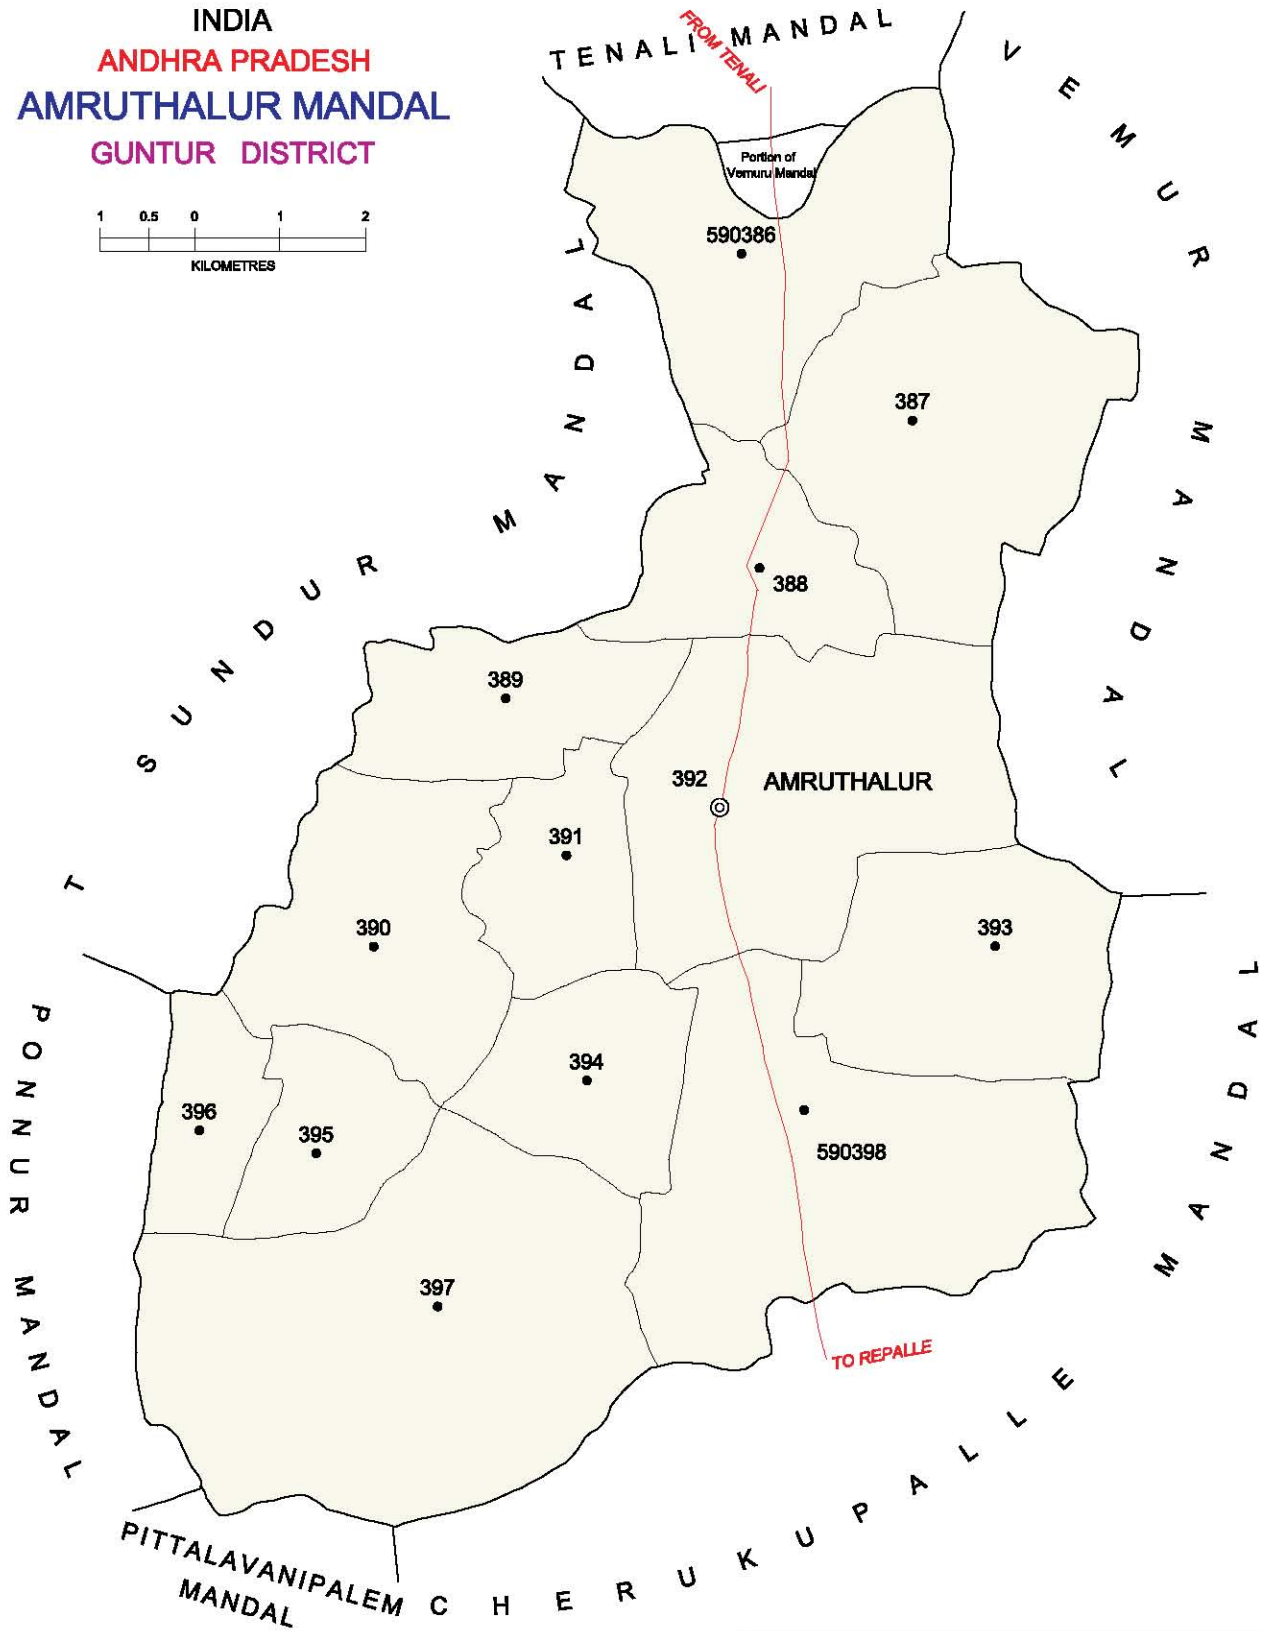

INDIA
ANDHRA PRADESH
AMRUTHALUR MANDAL
GUNTUR DISTRICT

No. OF TOWNS : NIL
No. OF VILLAGES : 13
DISTANCE FROM Dist. H.Qrts.
TO MANDAL : 25 Kms.

BOUNDARY, MANDAL	
BOUNDARY, VILLAGE WITH LC NO	
HEADQUARTERS, MANDAL	
OTHER IMPORTANT ROADS