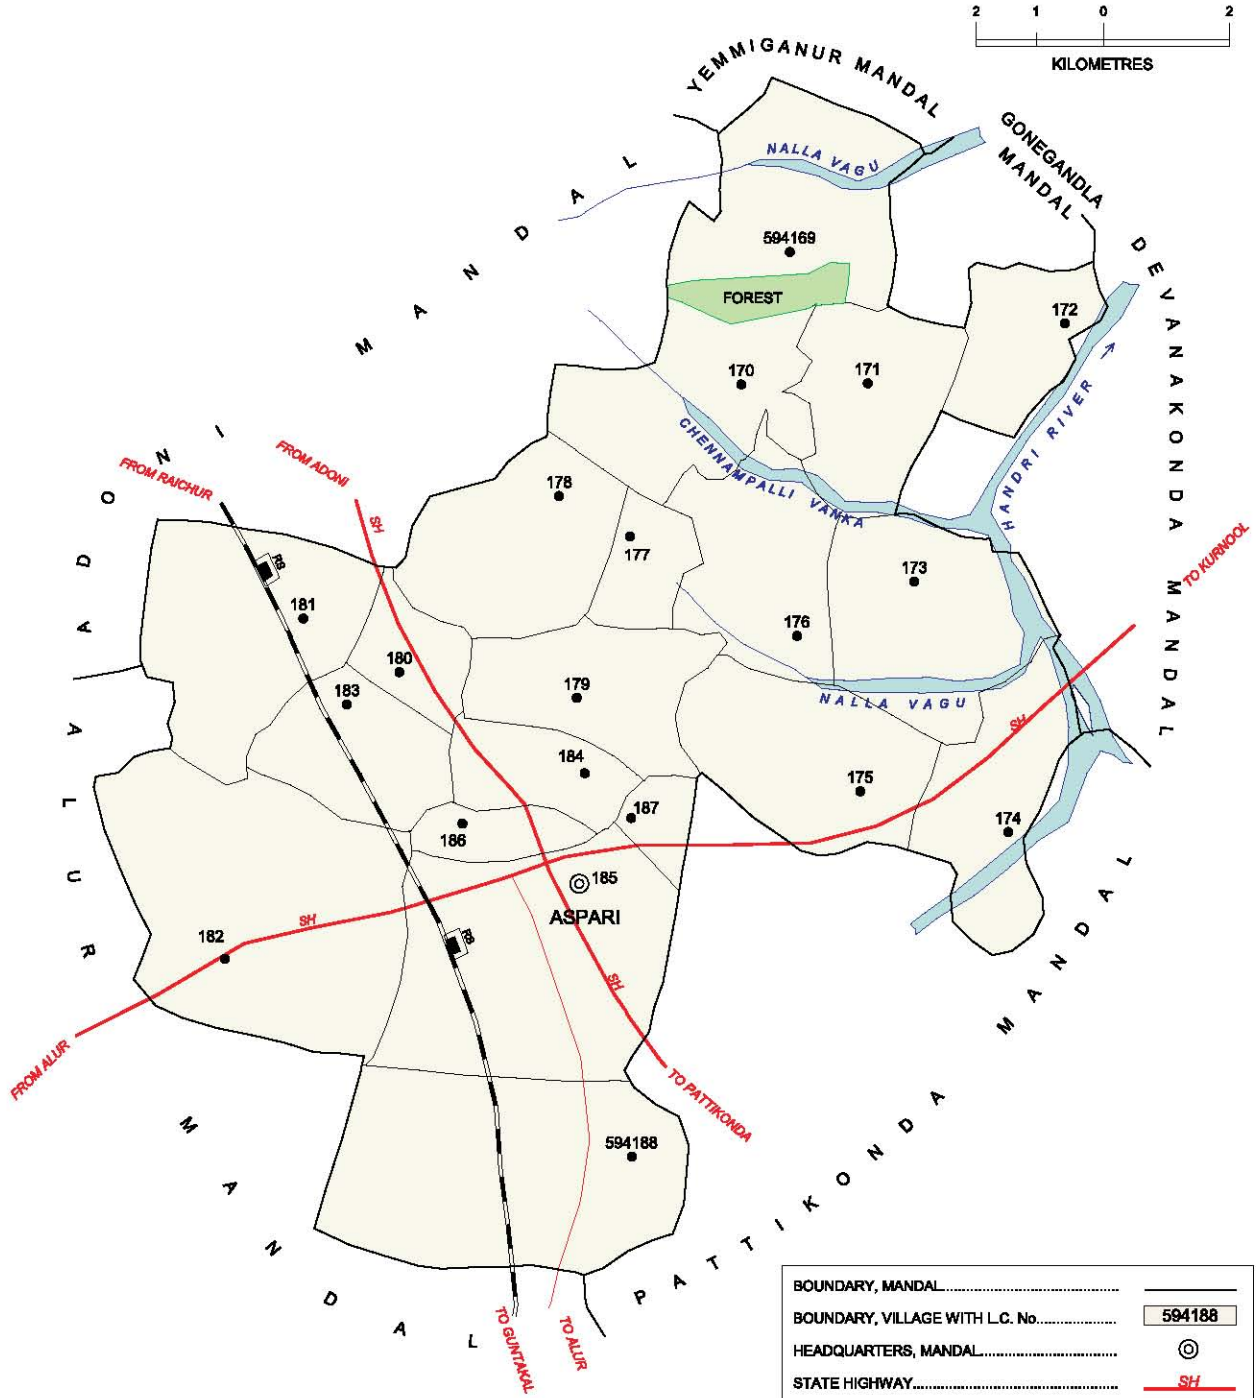

INDIA
ANDHRA PRADESH
ASPARI MANDAL
KURNOOL DISTRICT

NO. OF TOWNS : NIL
NO. OF VILLAGES : 20
DISTANCE FROM Dist. H.Qrts.
TO MANDAL : 82 Kms.

BOUNDARY, MANDAL.....	.....
BOUNDARY, VILLAGE WITH L.C. No.....	594188
HEADQUARTERS, MANDAL.....	⊙
STATE HIGHWAY.....	SH
OTHER IMPORTANT ROADS.....	.....
RAILWAYLINE WITH STATION, BROAD GAUGE..	RS
RIVER/STREAM/TANK.....	.....
FOREST.....	.....