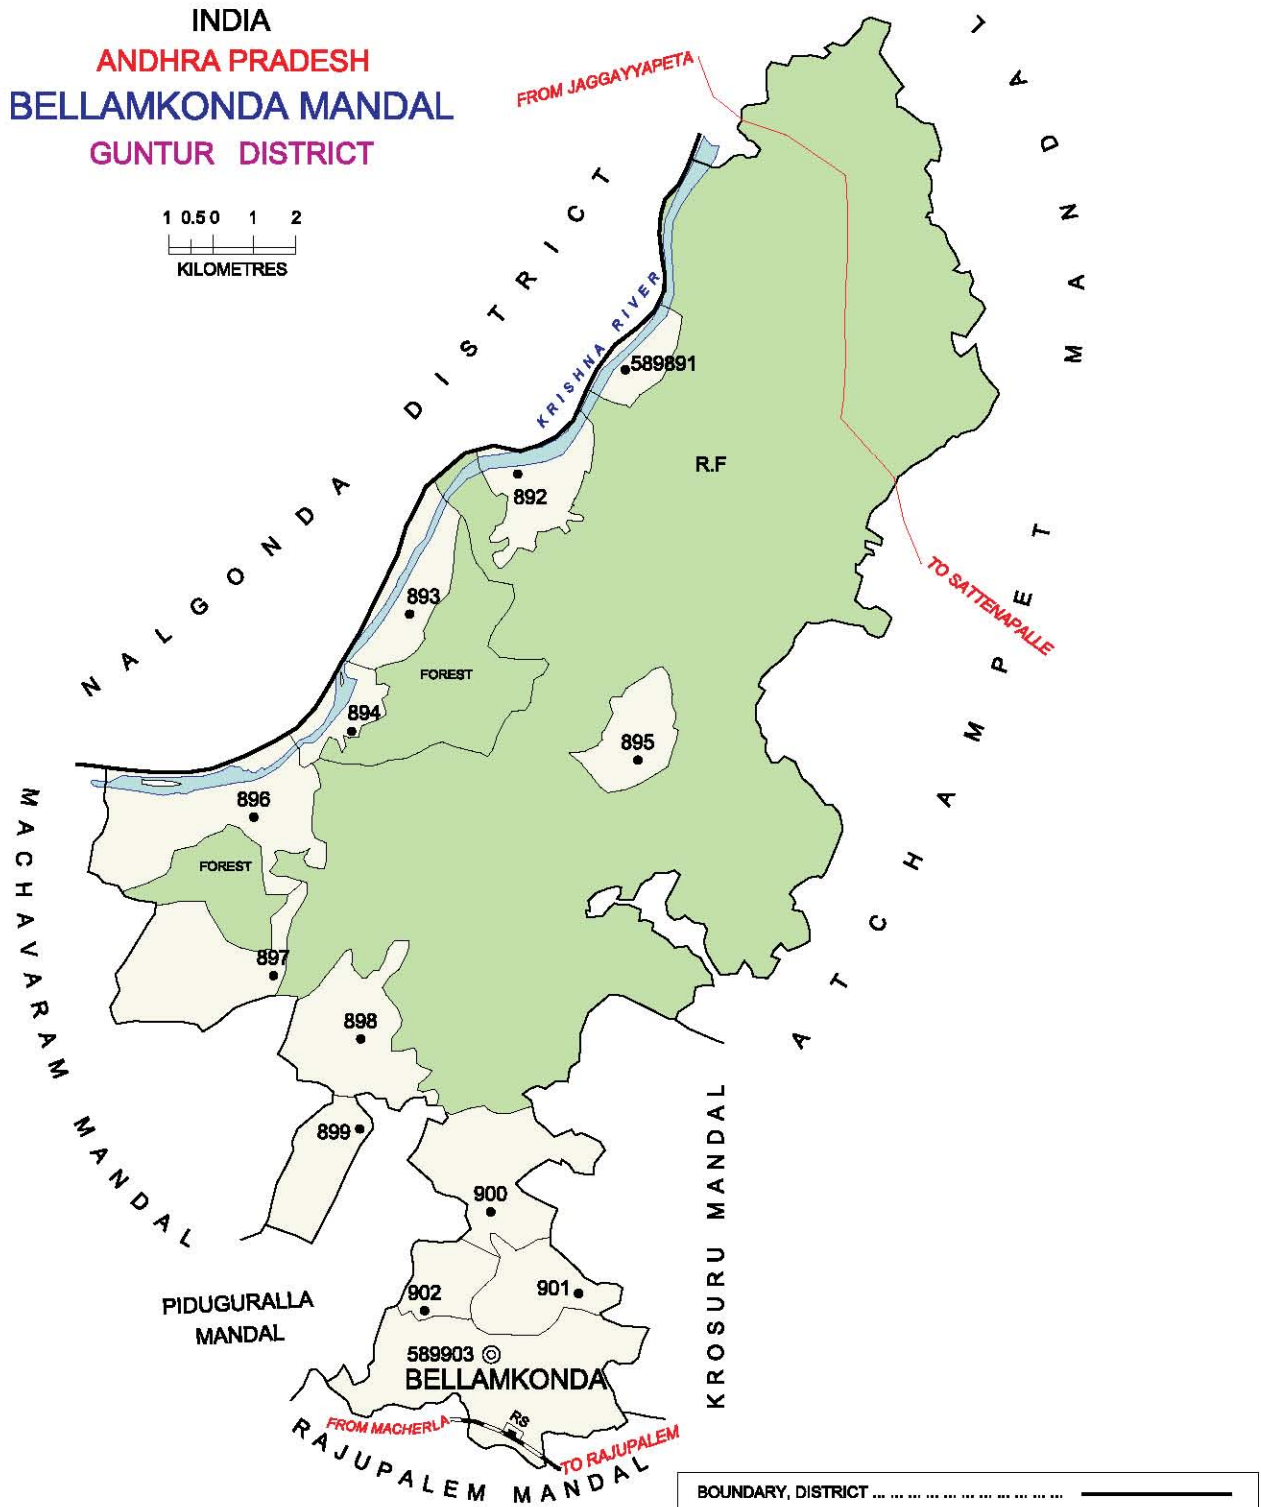

INDIA
ANDHRA PRADESH
BELLAMKONDA MANDAL
GUNTUR DISTRICT

No. OF TOWNS : NIL
No. OF VILLAGES : 13
DISTANCE FROM Dist. H.Qtrs.
TO MANDAL H. Qtrs. : 45 Kms.

BOUNDARY, DISTRICT	—————
BOUNDARY, MANDAL	—————
BOUNDARY, VILLAGE WITH LC NO	589891
HEADQUARTERS, MANDAL	⊙
OTHER IMPORTANT ROADS	—
RAILWAY LINE WITH STATION, BROAD GAUGE ...	RS
RIVER / STREAM / TANK	~~~~~
FOREST	R.F