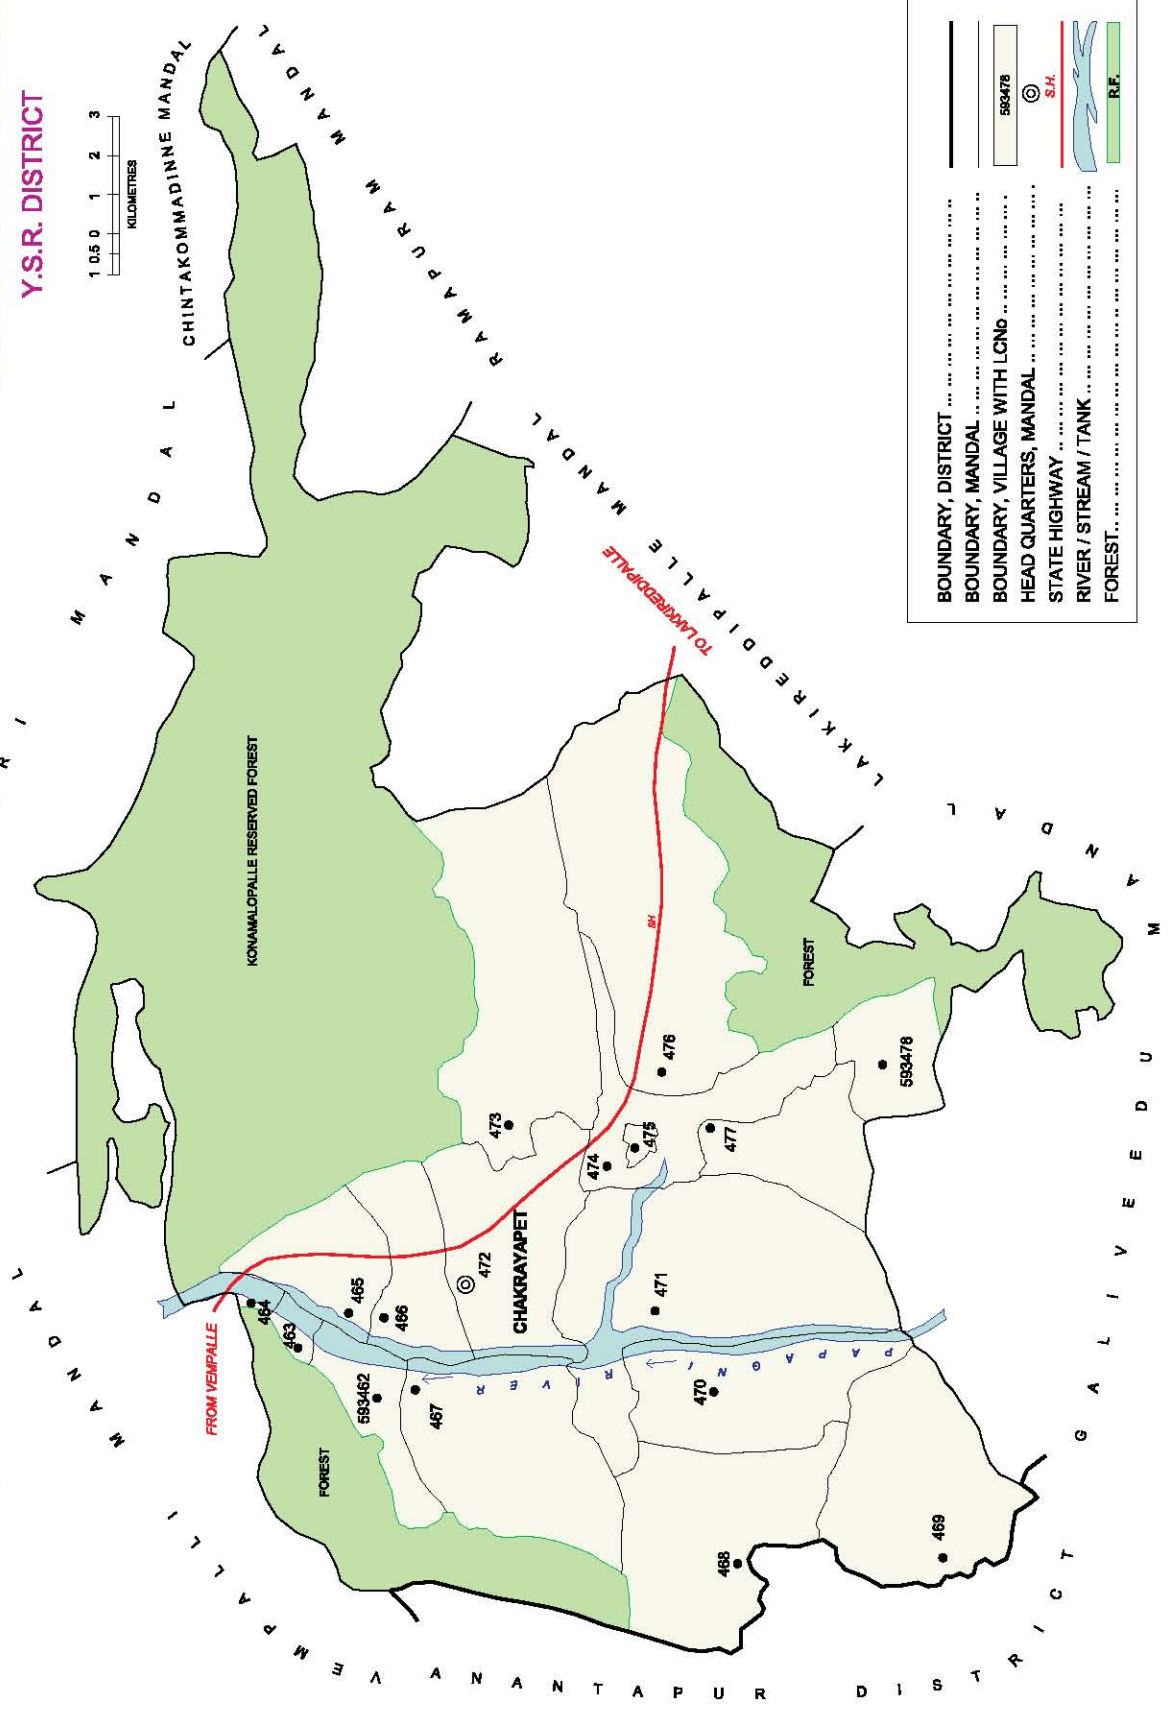

INDIA

ANDHRA PRADESH

CHAKRAYAPET MANDAL

Y.S.R. DISTRICT

NO. OF TOWNS : NIL
NO. OF VILLAGES : 17
DISTANCE FROM DIST. H. Qtrs.
TO MANDAL H. Qtrs.: 47 Kms.

---	BOUNDARY, DISTRICT
---	BOUNDARY, MANDAL
---	BOUNDARY, VILLAGE WITH LCNo
⊙	HEAD QUARTERS, MANDAL
---	STATE HIGHWAY
---	RIVER / STREAM / TANK
---	FOREST
---	583478
---	S.H.
---	R.F.