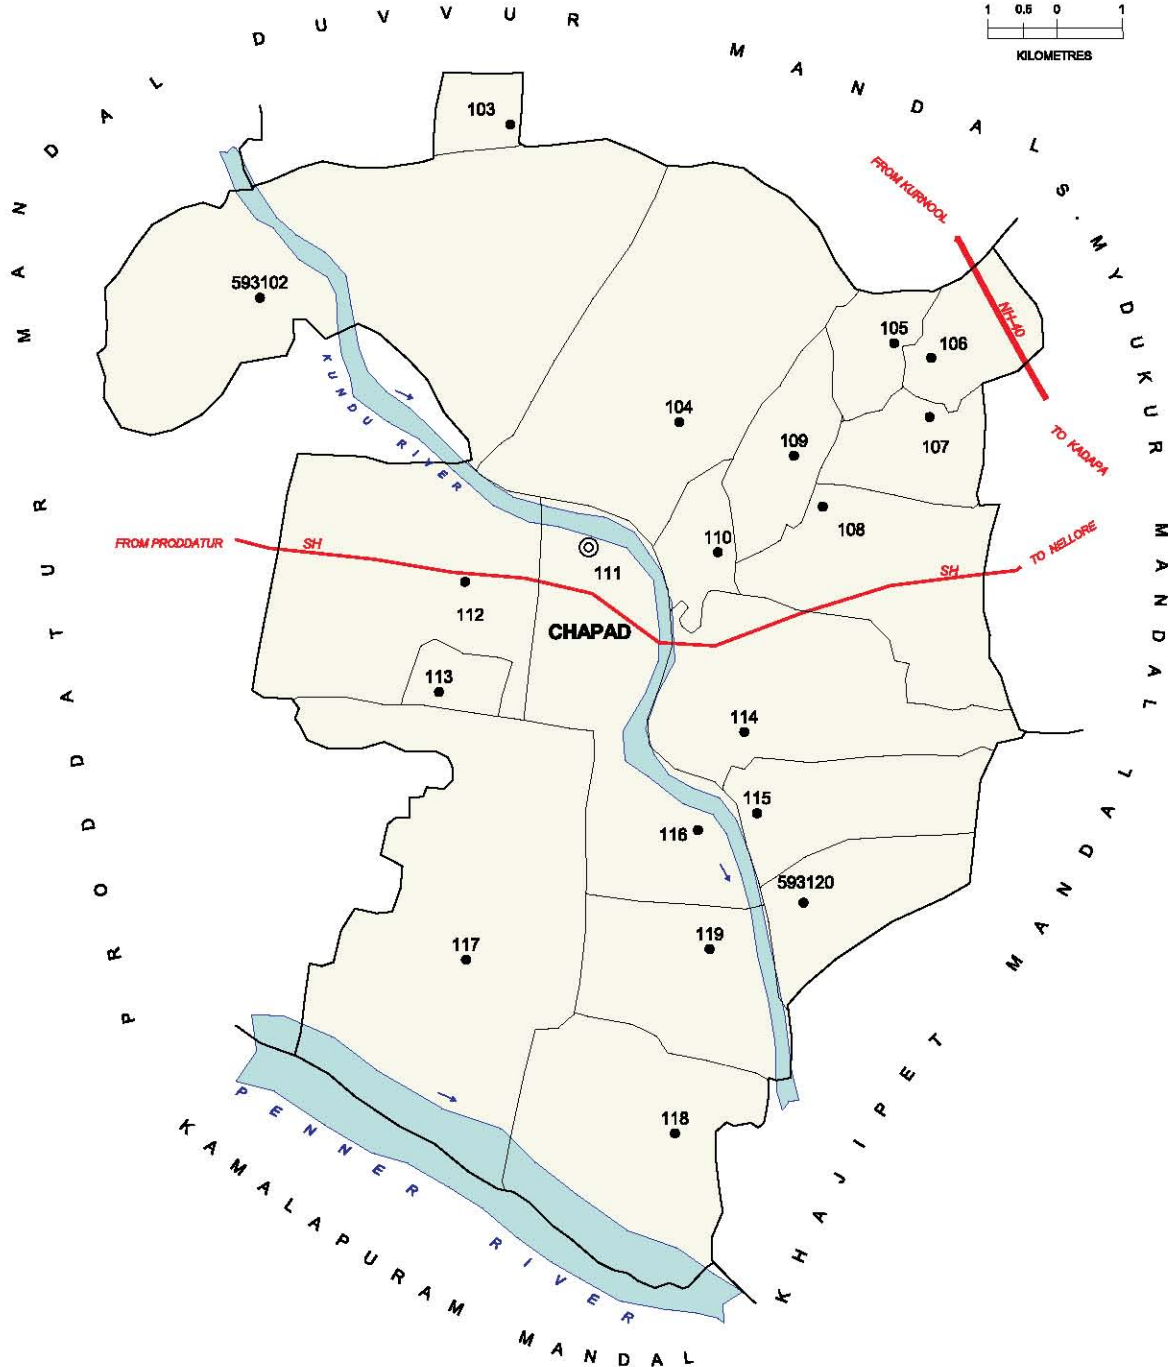

INDIA
ANDHRA PRADESH
CHAPAD MANDAL
Y.S.R. DISTRICT

NO. OF TOWNS : NIL
NO. OF VILLAGES : 19
DISTANCE FROM DIST. H. Qrts.
TO MANDAL : 67Kms.

BOUNDARY, MANDAL	
BOUNDARY, VILLAGE WITH LCNo	
HEAD QUARTERS, MANDAL	
NATIONAL HIGHWAY	
STATE HIGHWAY	
RIVER / STREAM / TANK