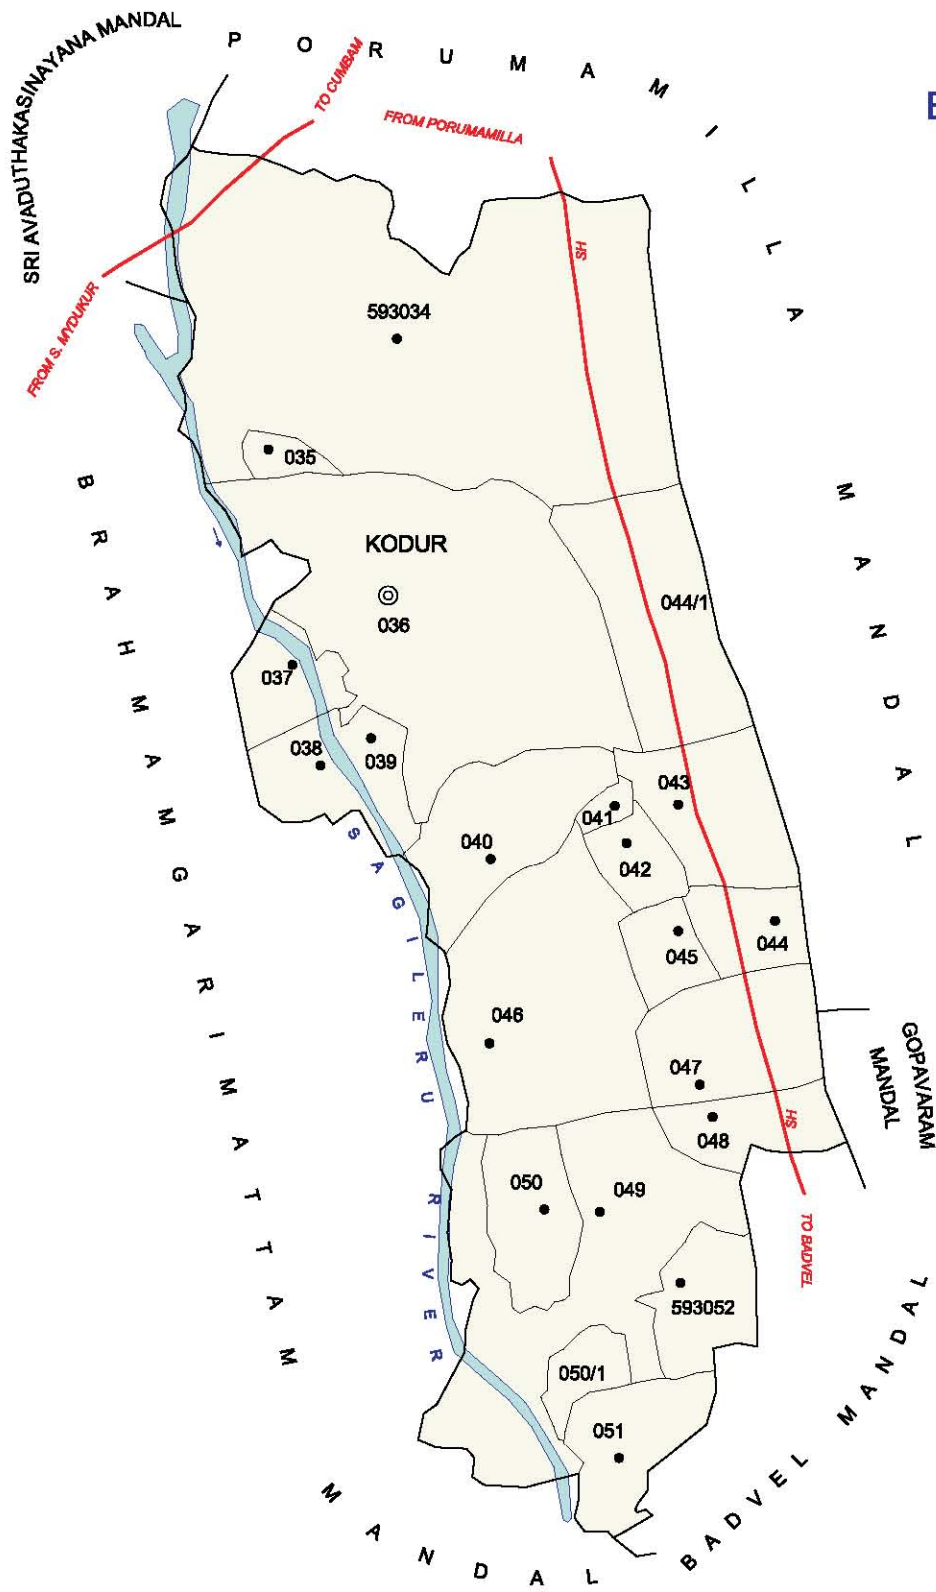

NO. OF TOWNS : NIL  
 NO. OF VILLAGES : 31  
 DISTANCE FROM DIST. H. Qrts.  
 TO MANDAL H.Qrts.: 83 Kms.

INDIA  
**ANDHRA PRADESH**  
**B. KODUR MANDAL**  
**Y.S.R. DISTRICT**

NO. OF TOWNS : NIL  
 NO. OF VILLAGES : 19  
 DISTANCE FROM DIST. H. Qrts.  
 TO MANDAL : 68 Kms.