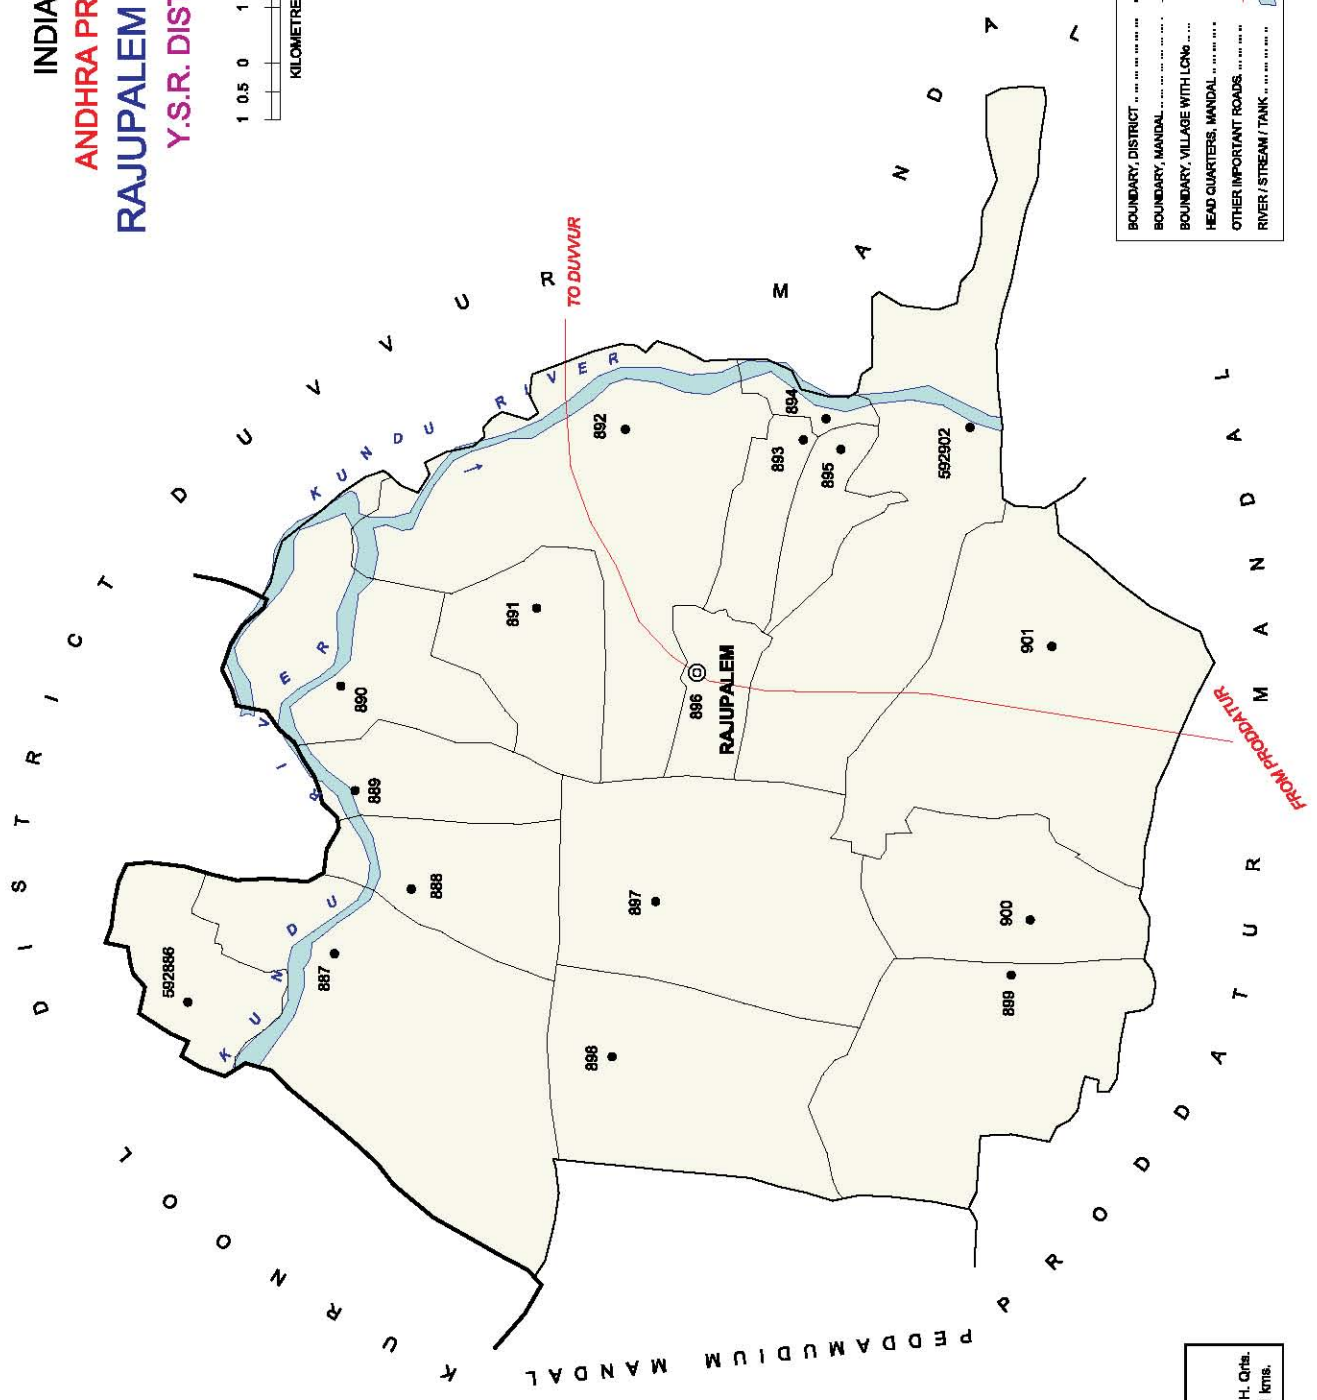

INDIA
ANDHRA PRADESH
RAJUPALEM MANDAL
Y.S.R. DISTRICT

	BOUNDARY, DISTRICT
	BOUNDARY, MANDAL
	BOUNDARY, VILLAGE WITH LONG
	HEAD QUARTERS, MANDAL
	OTHER IMPORTANT ROADS
	RIVER / STREAM / TANK

NO. OF TOWNS : NIL
NO. OF VILLAGES : 17
DISTANCE FROM DIST. H. Qtrs.
TO MANDAL H. Qtrs. : 71 kms.