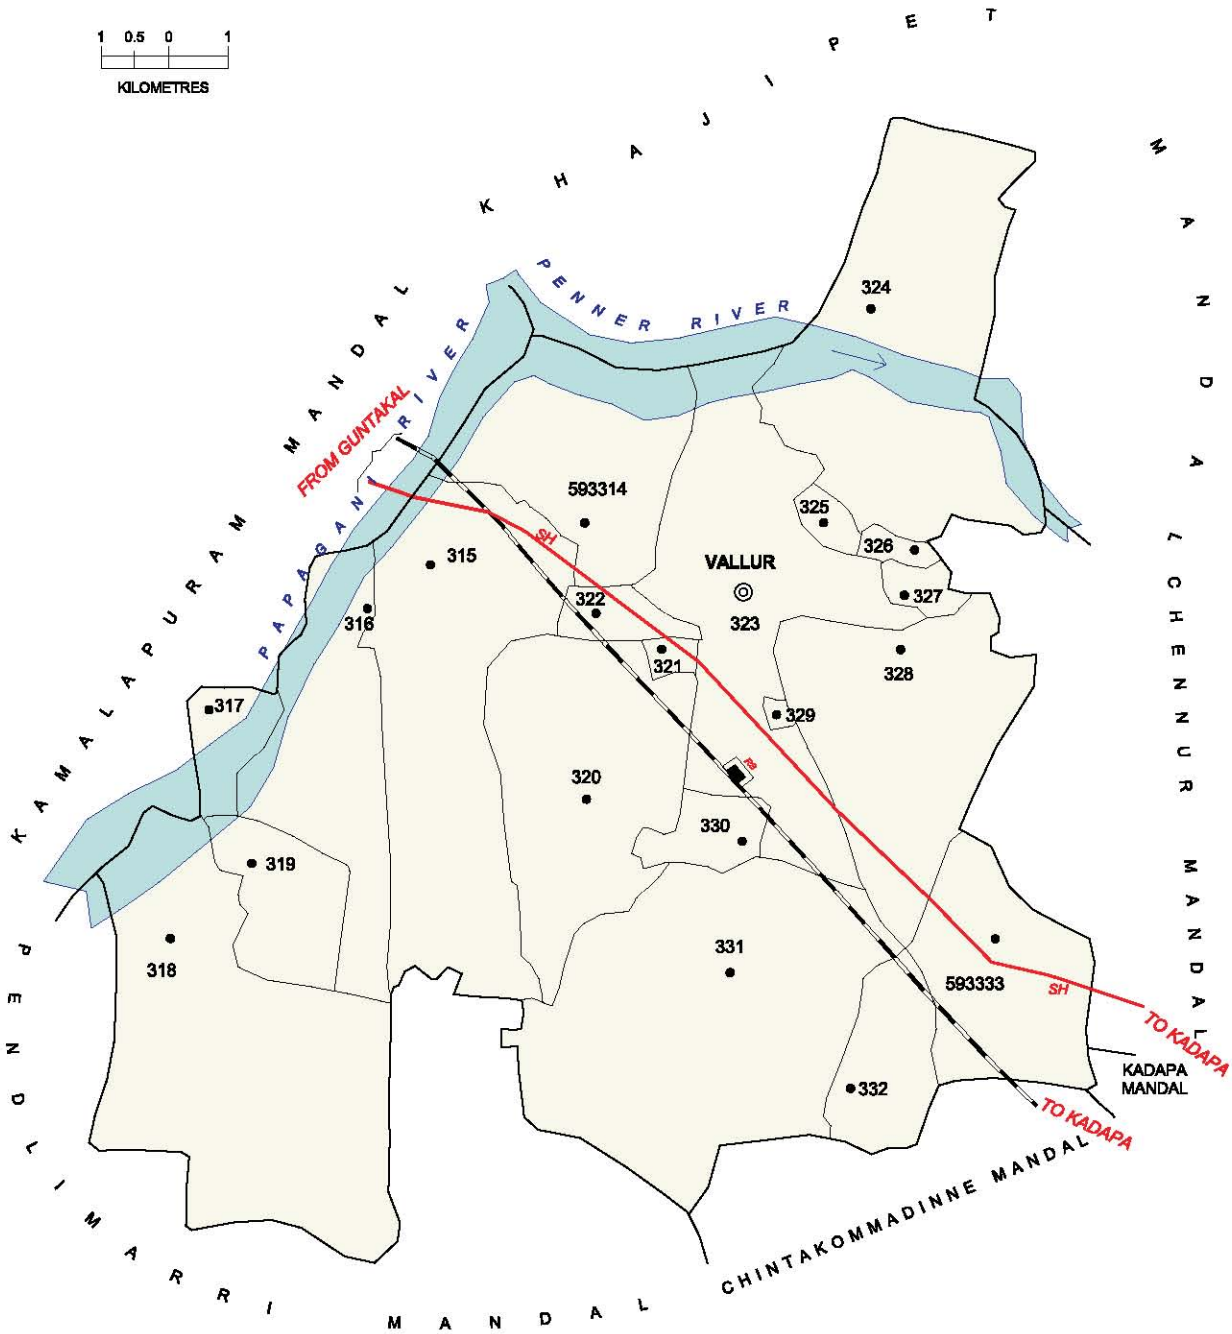

INDIA
ANDHRA PRADESH
VALLUR MANDAL
Y.S.R. DISTRICT

NO. OF TOWNS : NIL
NO. OF VILLAGES : 20
DISTANCE FROM DIST. H. Qrts.
TO MANDAL H.Qrts.: 31 Kms.

BOUNDARY, MANDAL	
BOUNDARY, VILLAGE WITH LCNo	
HEAD QUARTERS, MANDAL	
STATE HIGHWAY	
RAILWAY LINE WITH STATION, BROAD GAUGE ...	
RIVER / STREAM / TANK