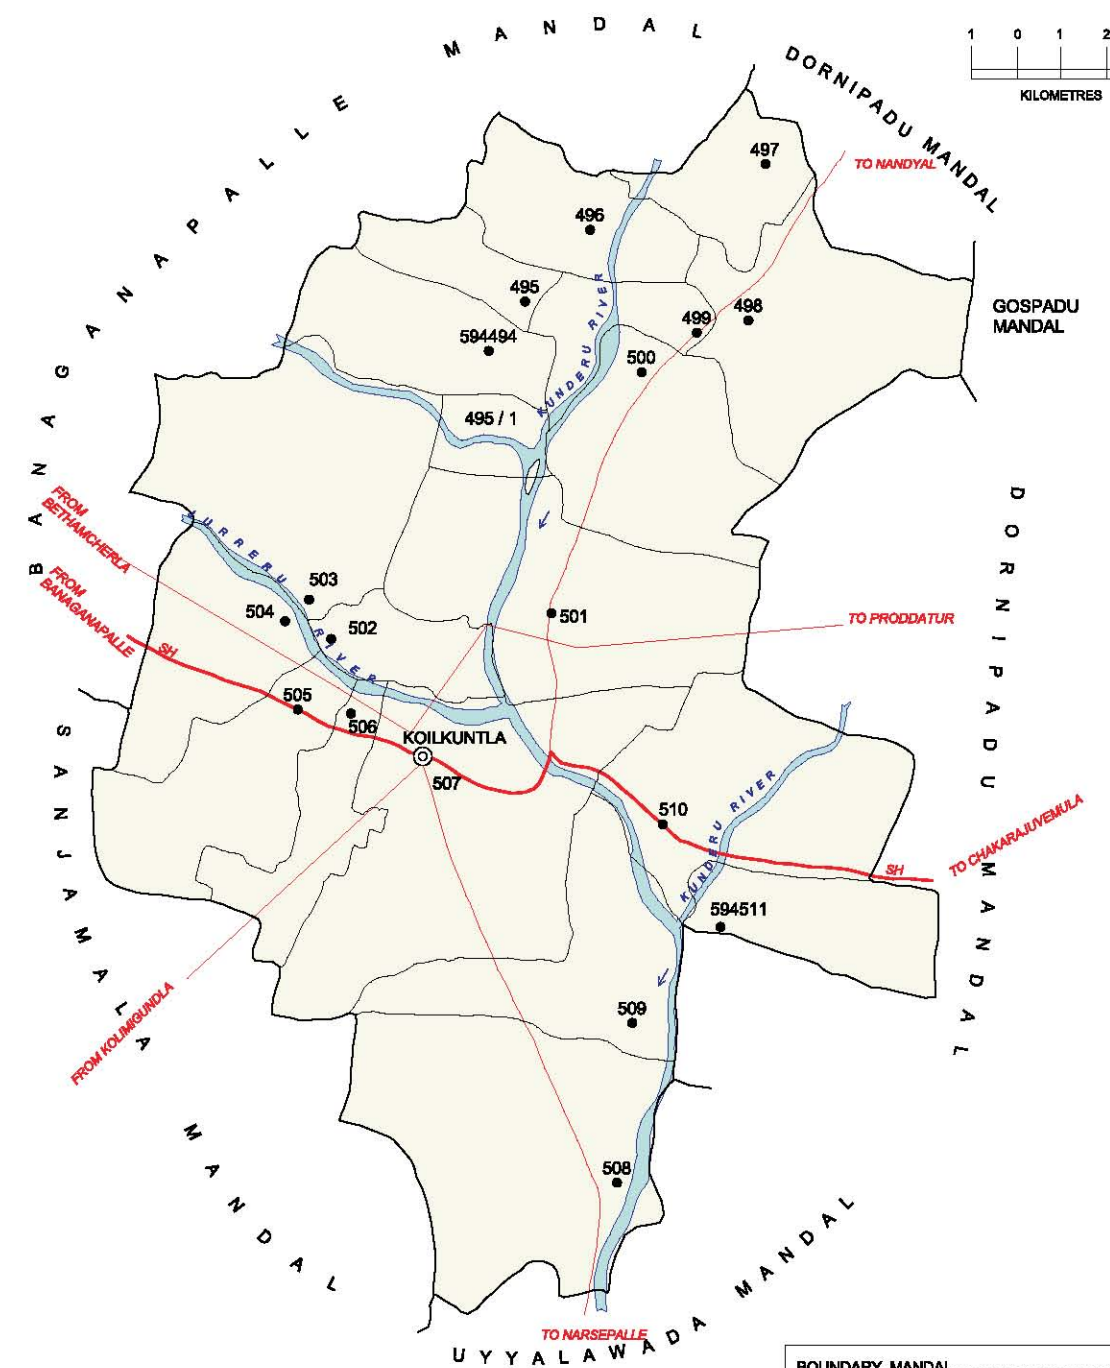

NO. OF TOWNS : 1
NO. OF VILLAGES : 18
DISTANCE FROM Dist. H. Qtrs. TO MANDAL H. Qtrs. : 67 Kms.

INDIA  
**ANDHRA PRADESH**  
**KOILKUNTLA MANDAL**  
**KURNOOL DISTRICT**

NO. OF TOWNS : NIL  
 NO OF VILLAGES : 18  
 DISTANCE FROM Dist. H.Qrts.  
 TO MANDAL H.Qrts : 72 Kms.