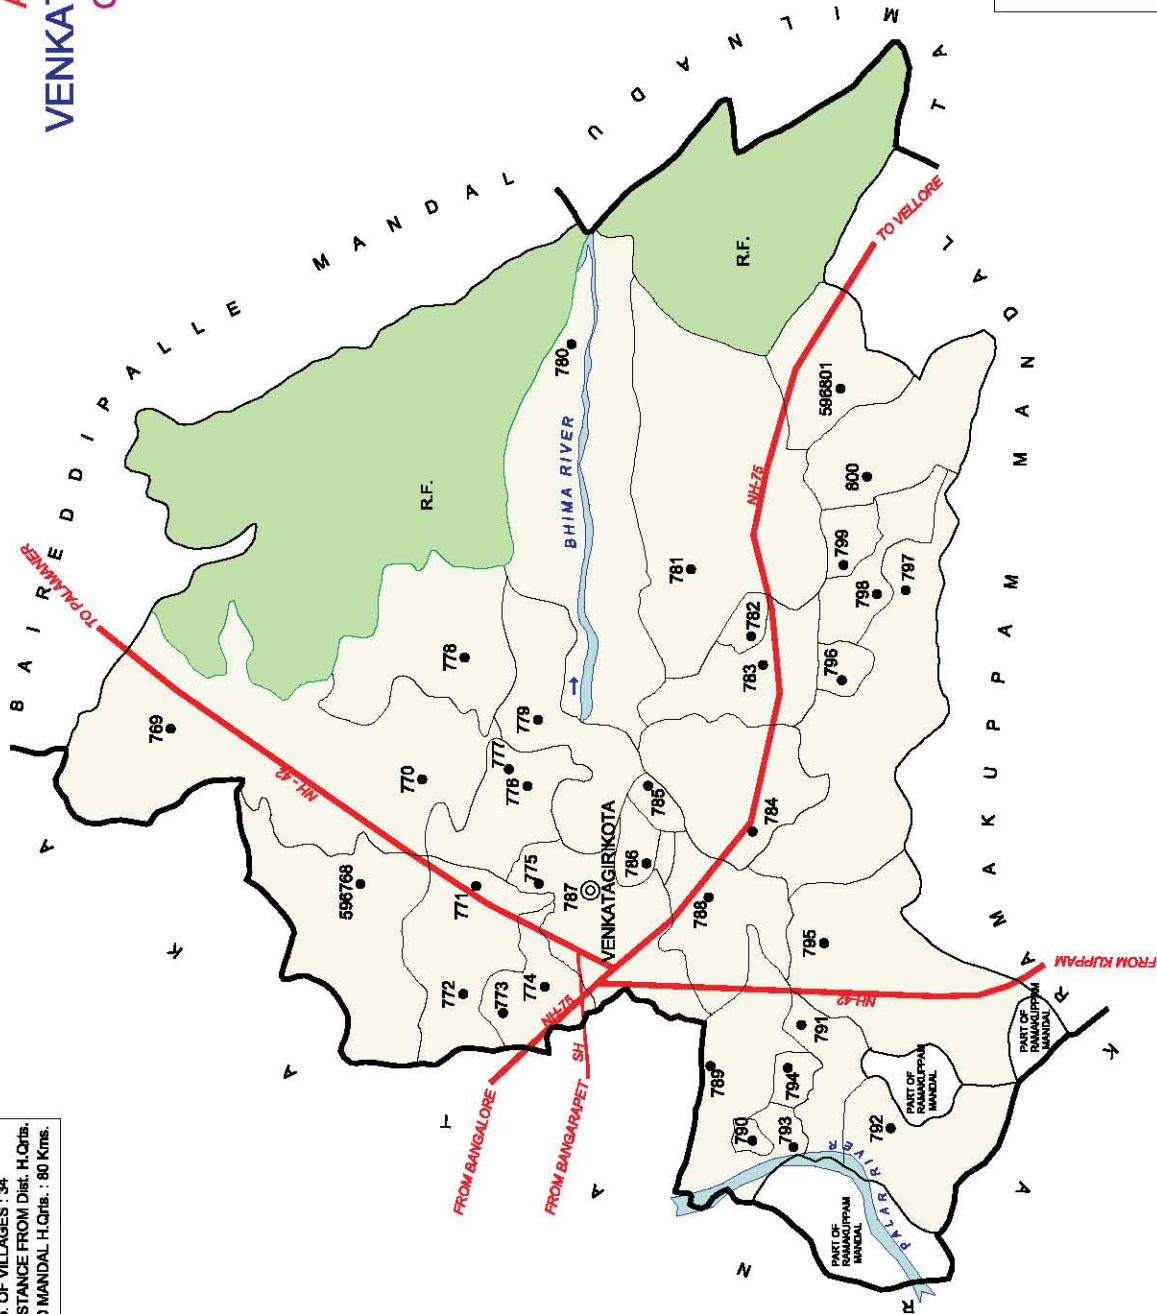

INDIA
ANDHRA PRADESH
VENKATAGIRIKOTA MANDAL
CHITTOOR DISTRICT

No. OF TOWNS : NIL
No. OF VILLAGES : 34
DISTANCE FROM Dist. H.Qtrs.
TO MANDAL H.Qtrs. : 80 Kms.

BOUNDARY, DISTRICT.....	588801
BOUNDARY, MANDAL.....	588801
BOUNDARY, VILLAGE WITH L.C. No.....	588801
HEADQUARTERS, MANDAL.....	588801
NATIONAL HIGHWAY.....	NH-42
STATE HIGHWAY.....	SH
RIVER / STREAM / TANK.....	
FOREST.....	R.F.