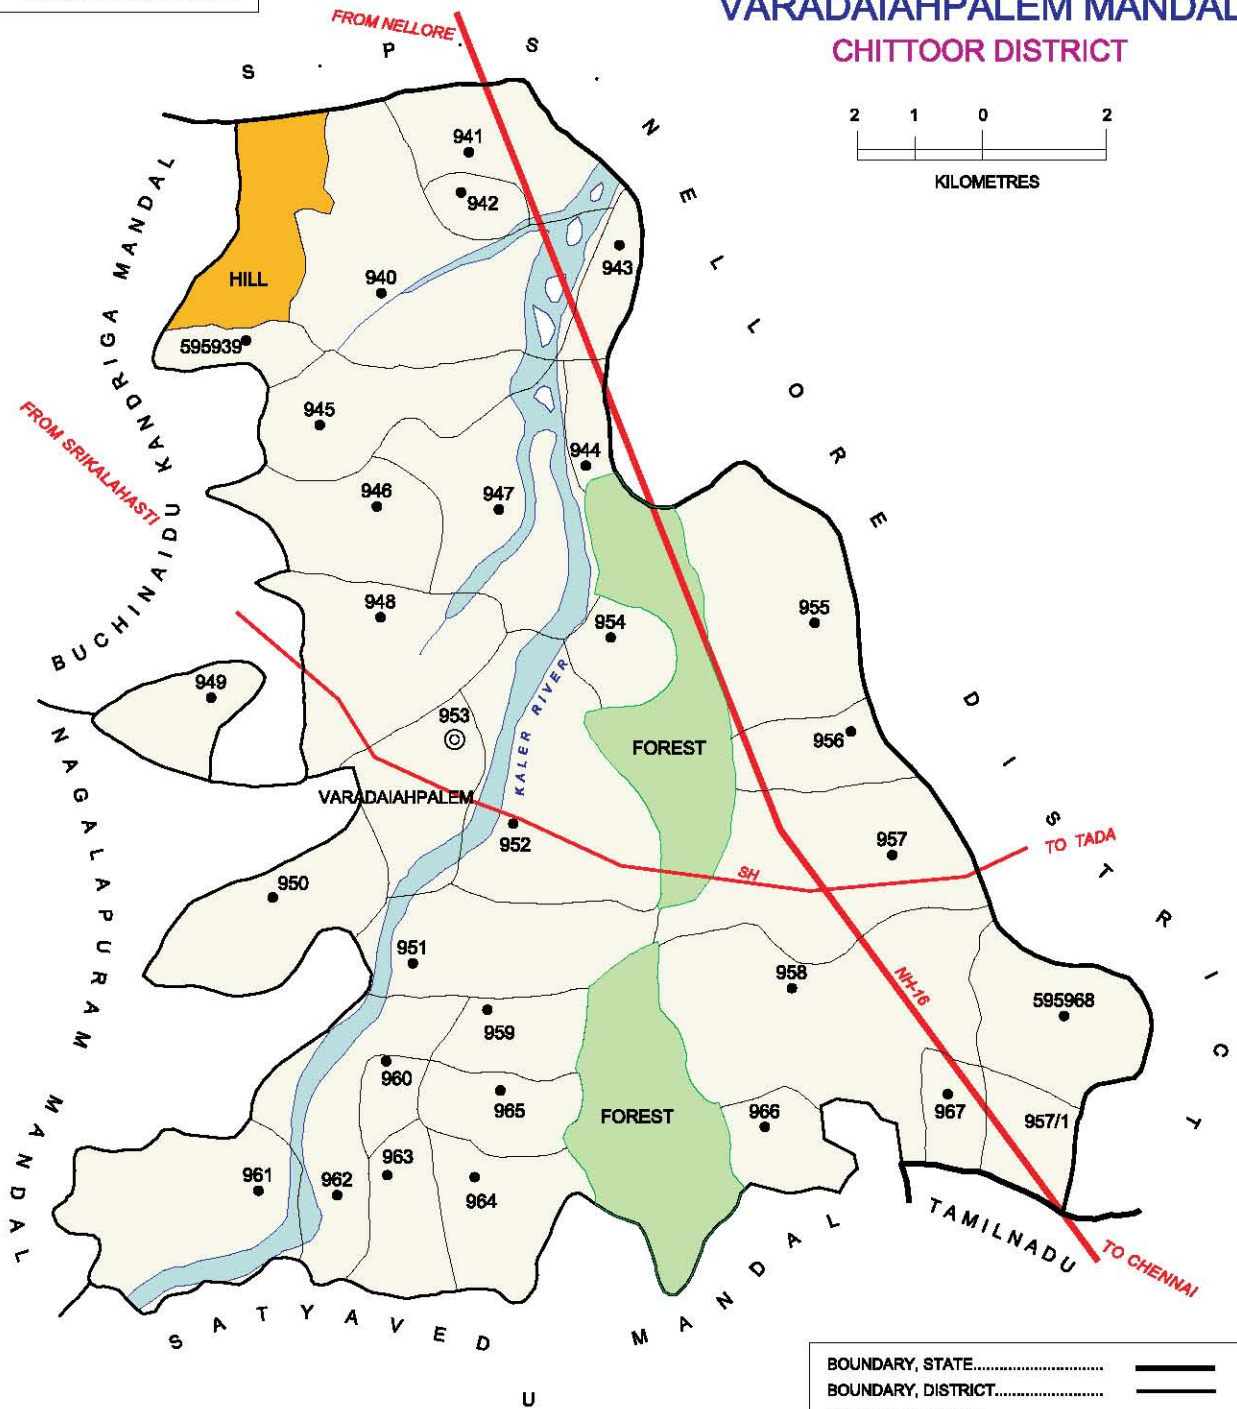

No. OF TOWNS : NIL
No. OF VILLAGES : 30
DISTANCE FROM Dist. H.Qrts.
TO MANDAL H.Qrts. : 112 Kms.

INDIA
ANDHRA PRADESH
VARADAIHPALEM MANDAL
CHITTOOR DISTRICT

BOUNDARY, STATE.....	—————
BOUNDARY, DISTRICT.....	—————
BOUNDARY, MANDAL.....	—————
BOUNDARY, VILLAGE WITH L.C. No...	595968
HEADQUARTERS, MANDAL.....	⊙
NATIONAL HIGHWAY.....	NH-16
STATE HIGHWAY.....	SH
RIVER / STREAM / TANK.....	~~~~~
FOREST.....	R.F.
HILL.....	HILL