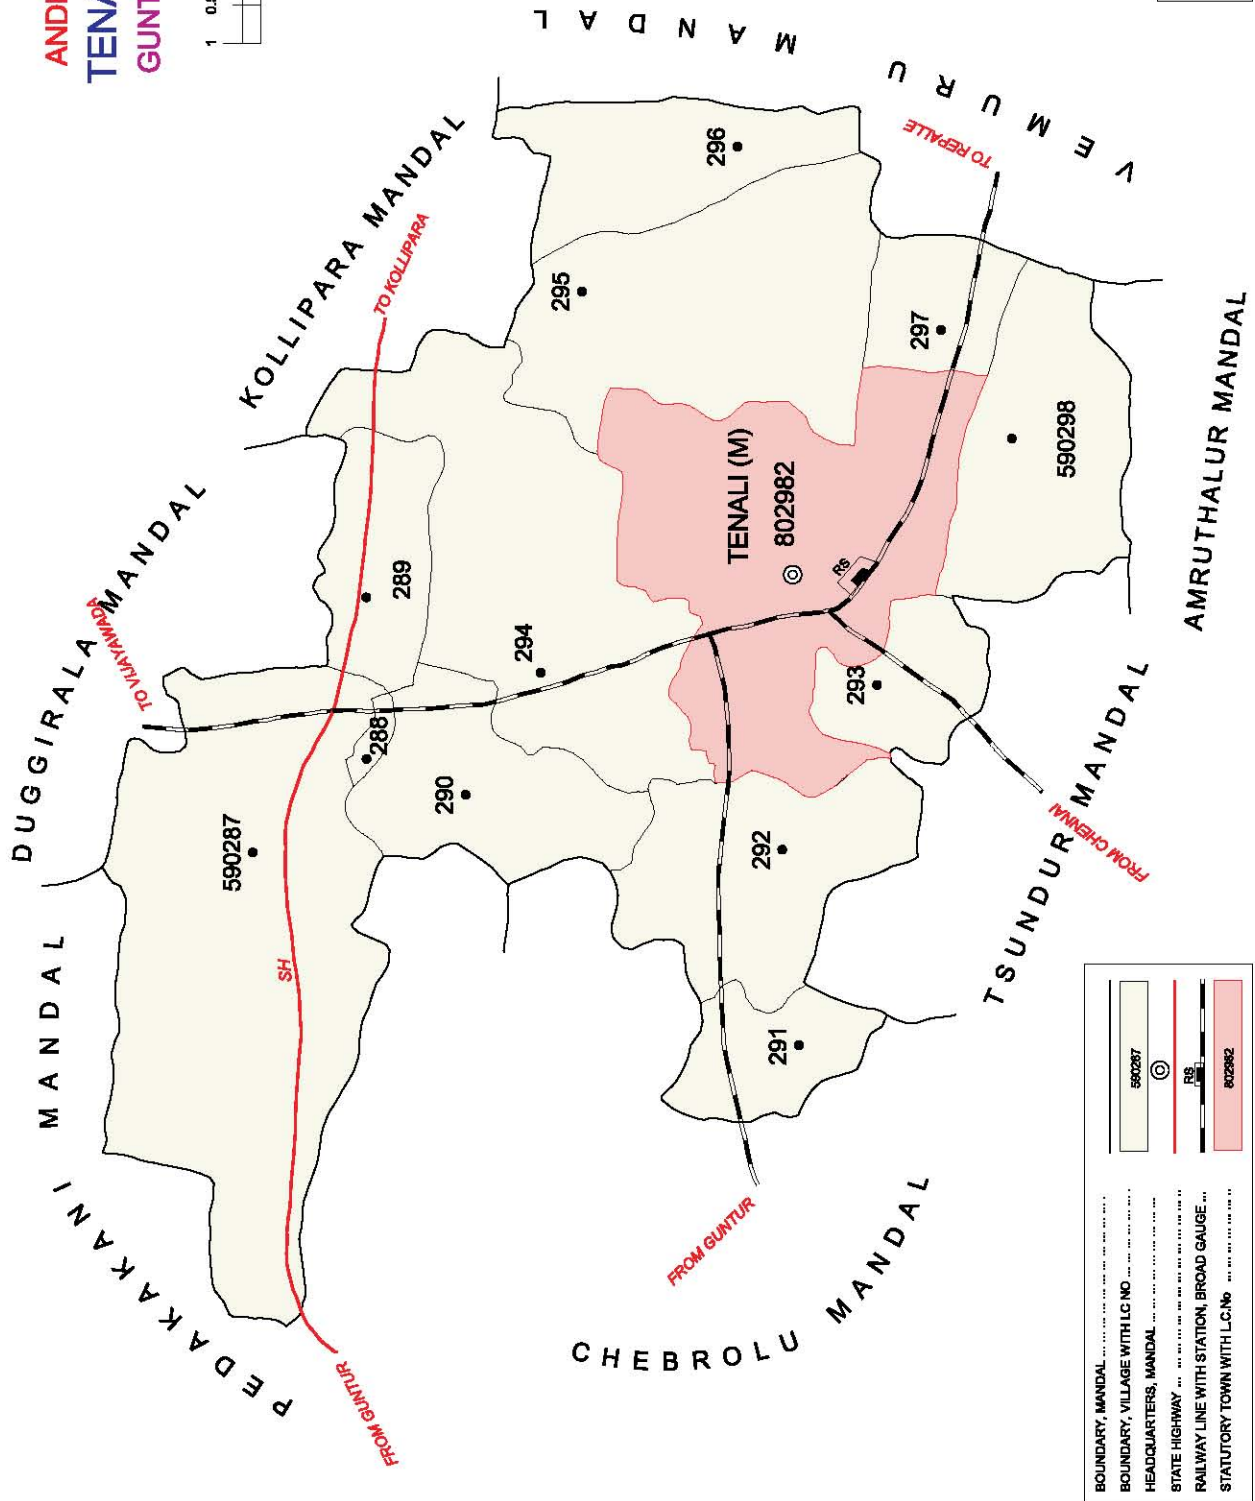

INDIA
ANDHRA PRADESH
TENALI MANDAL
GUNTUR DISTRICT

Nc. OF TOWNS : 1
Nc. OF VILLAGES : 12
DISTANCE FROM Dist. H. Qtrs.
TO MANDAL H. Qtrs. : 17 Kms.

.....	BOUNDARY, MANDAL
.....	BOUNDARY, VILLAGE WITH LC NO
.....	HEADQUARTERS, MANDAL
.....	STATE HIGHWAY
.....	RAILWAY LINE WITH STATION, BROAD GAUGE
.....	STATUTORY TOWN WITH LC.No

.....	590287
.....	802982