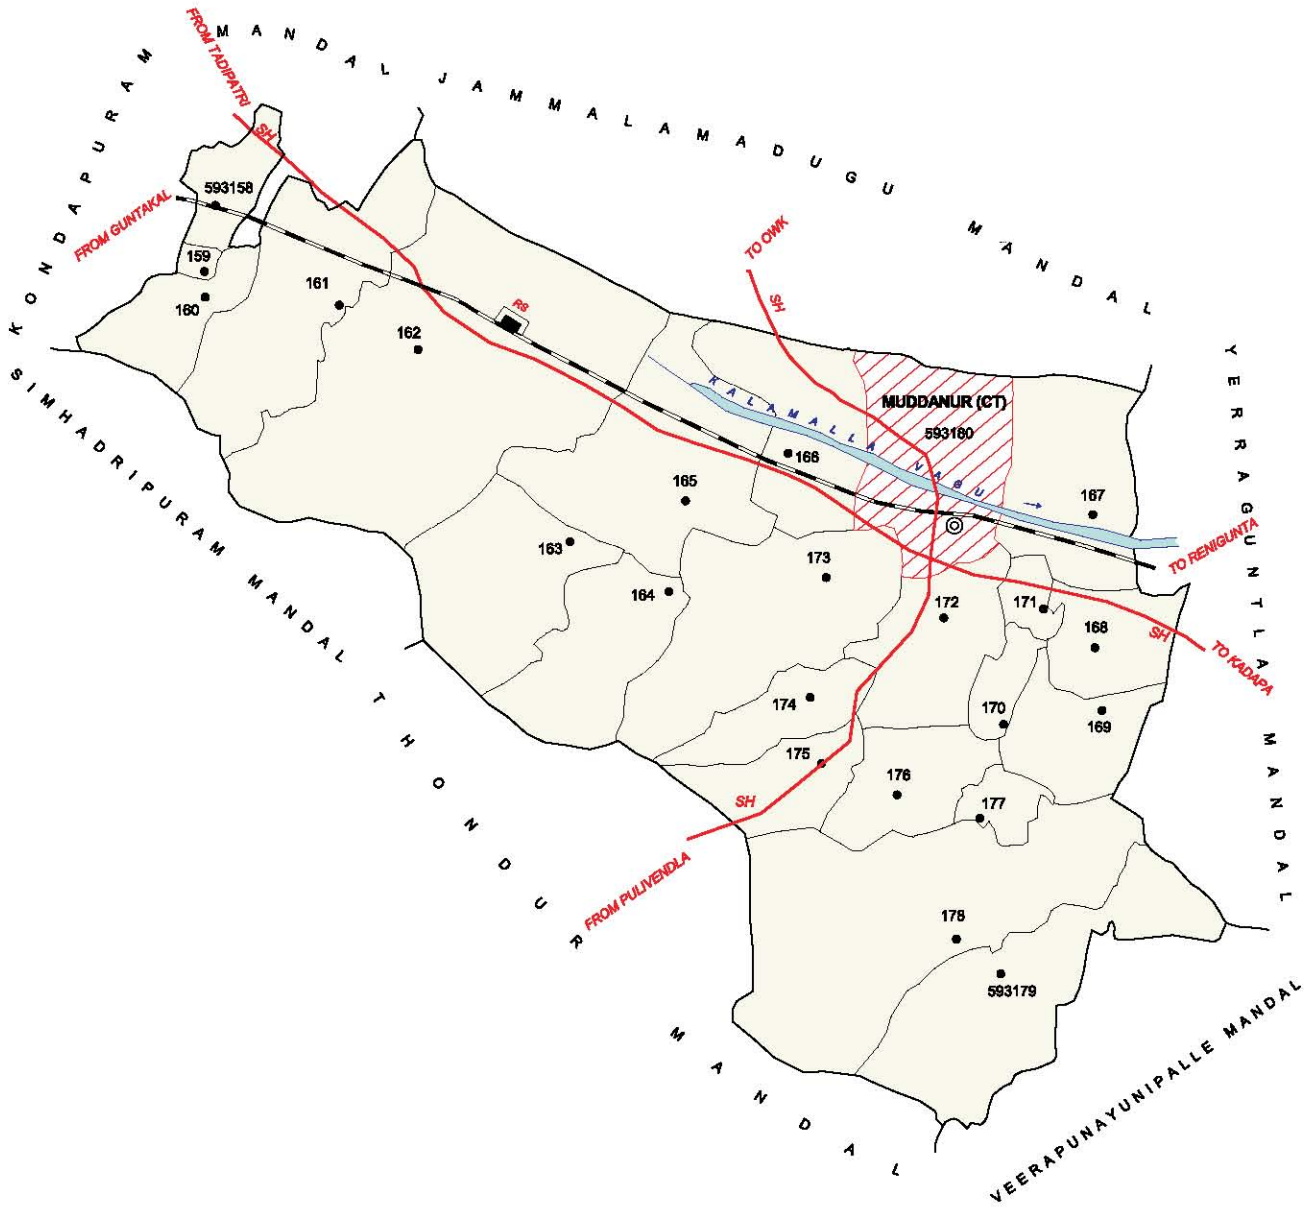

INDIA
ANDHRA PRADESH
MUDDANUR MANDAL
Y.S.R. DISTRICT

NO. OF TOWNS : 1
NO. OF VILLAGES : 22
DISTANCE FROM DIST. H. Qrts.
TO MANDAL H.Qrts.: 101.kms.

Note: Muddanur village is fully included in Muddanur (CT)

BOUNDARY, MANDAL	
BOUNDARY, VILLAGE WITH LCNo	
HEAD QUARTERS, MANDAL	
STATE HIGHWAY	
RAILWAY LINE WITH STATION, BROAD GAUGE...	
RIVER/STREAM/TANK	
CENSUS TOWN WITH LCNo