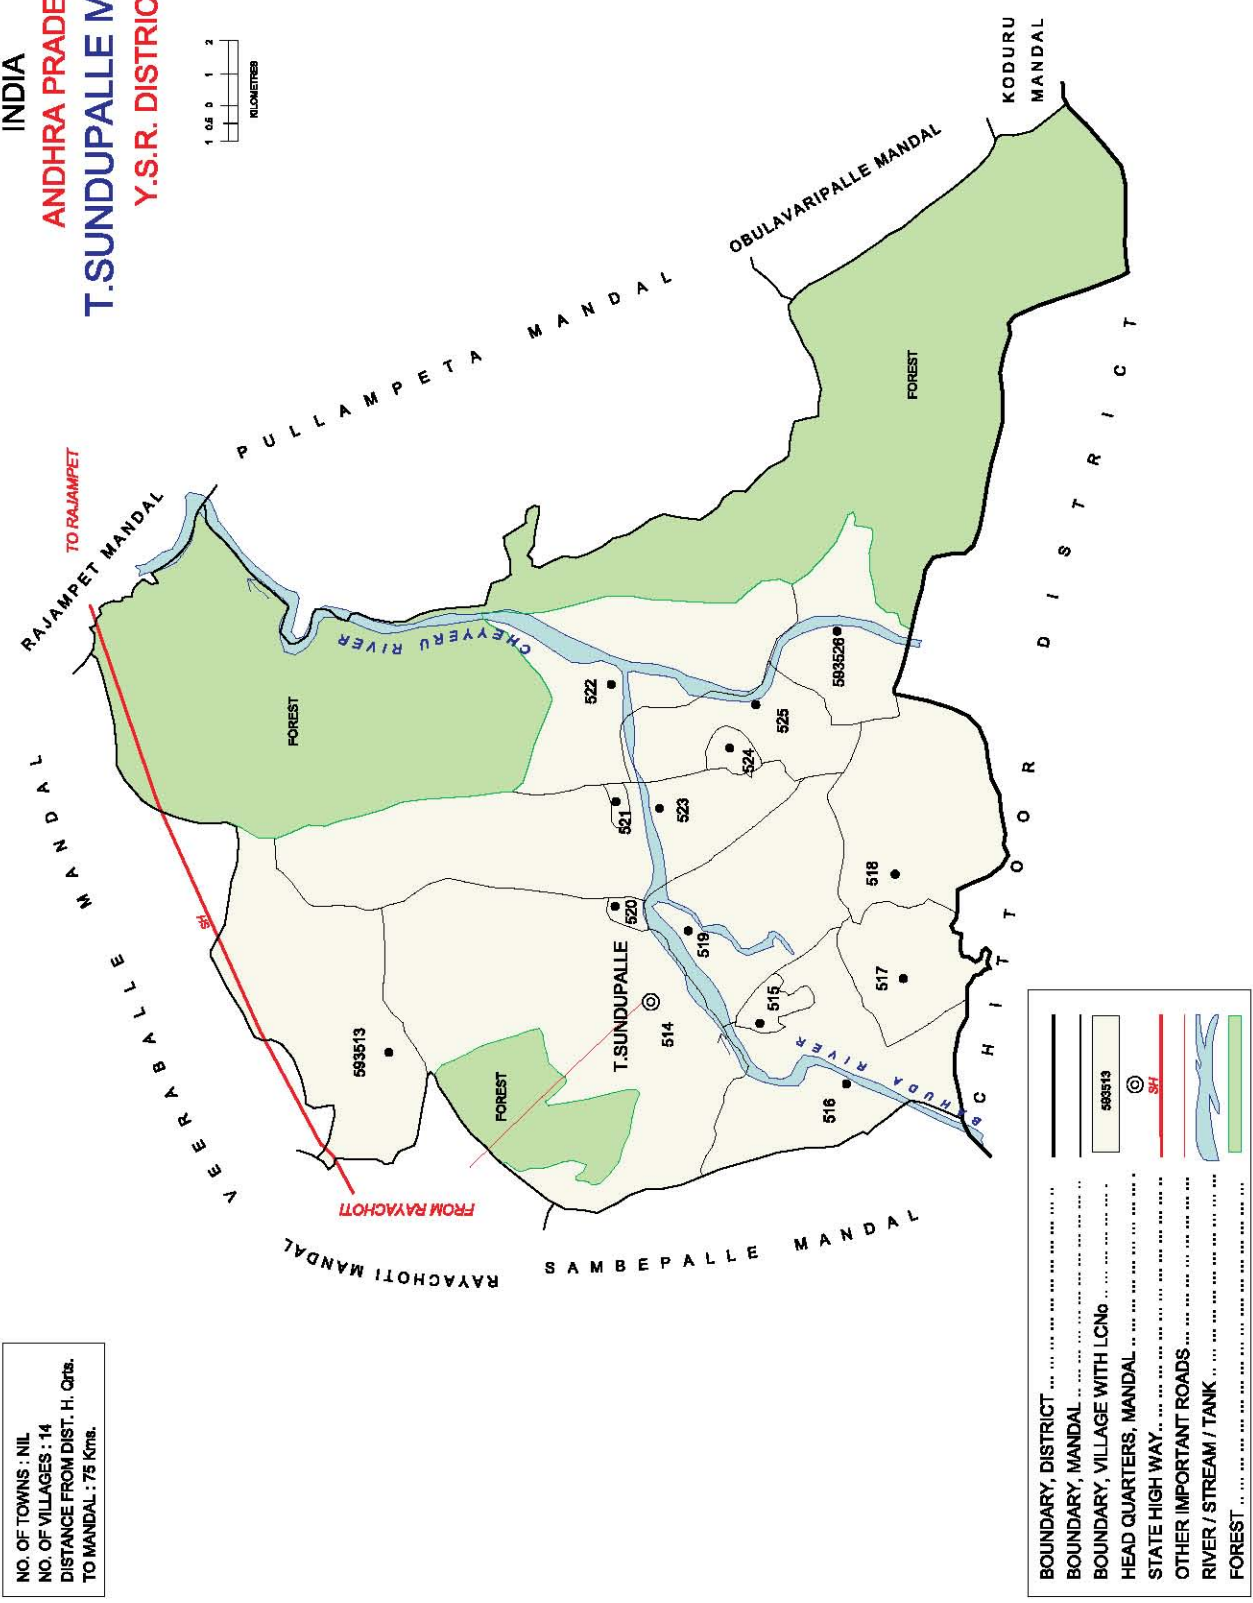

INDIA
ANDHRA PRADESH
T.SUNDUPALLE MANDAL
Y.S.R. DISTRICT

NO. OF TOWNS : NIL
NO. OF VILLAGES : 14
DISTANCE FROM DIST. H. Qtrs.
TO MANDAL : 75 Kms.

	BOUNDARY, DISTRICT
	BOUNDARY, MANDAL
	BOUNDARY, VILLAGE WITH LCN6
	HEAD QUARTERS, MANDAL
	STATE HIGH WAY
	OTHER IMPORTANT ROADS
	RIVER / STREAM / TANK
	FOREST