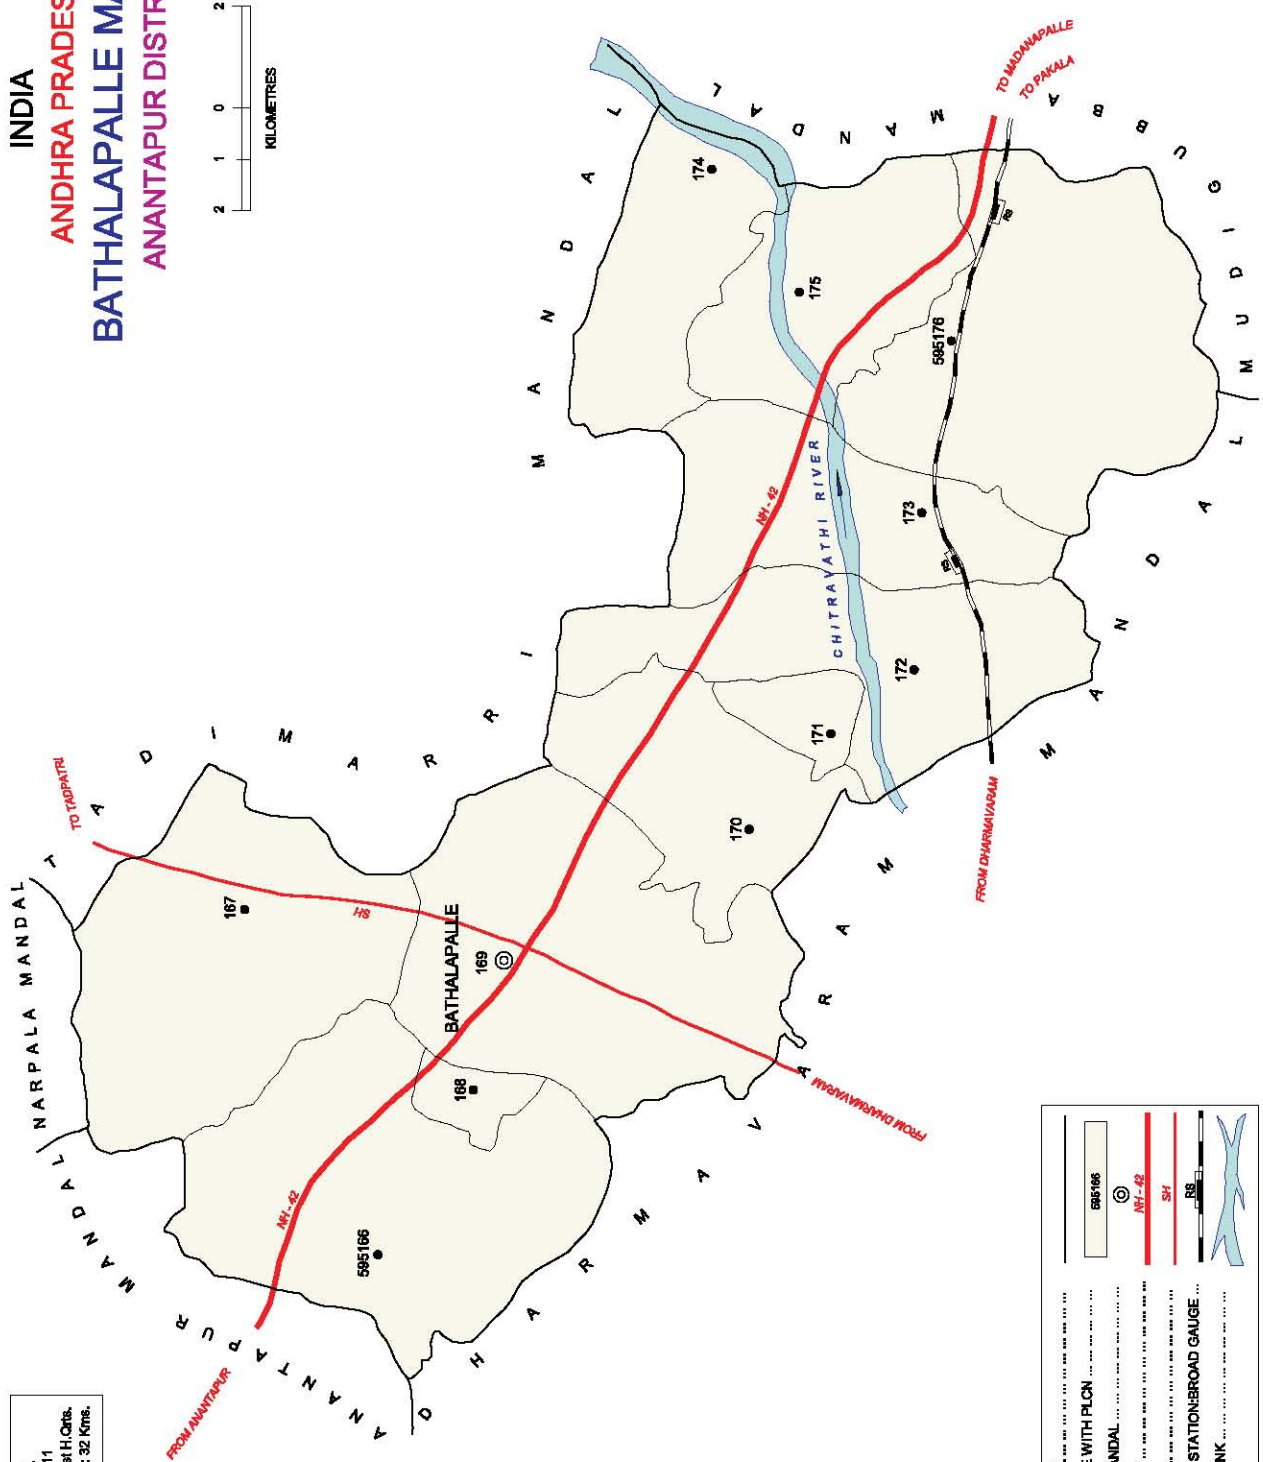

INDIA
ANDHRA PRADESH
BATHALAPALLE MANDAL
ANANTAPUR DISTRICT

No. OF TOWNS : NIL
No. OF VILLAGES : 11
DISTANCE FROM Dist.H. Qtrs.
TO MANDAL H.Qtrs. : 32 Kms.

595166	595166
⊙	⊙
NH-42	NH-42
SH	SH
RS	RS
RIVER / STREAM / TANK	RIVER / STREAM / TANK

BOUNDARY, MANDAL .....
BOUNDARY, VILLAGE WITH PLOON .....
HEADQUARTERS, MANDAL .....
NATIONAL HIGHWAY .....
STATE HIGHWAY .....
RAILWAY LINE WITH STATION/BROAD GAUGE ...
RIVER / STREAM / TANK .....