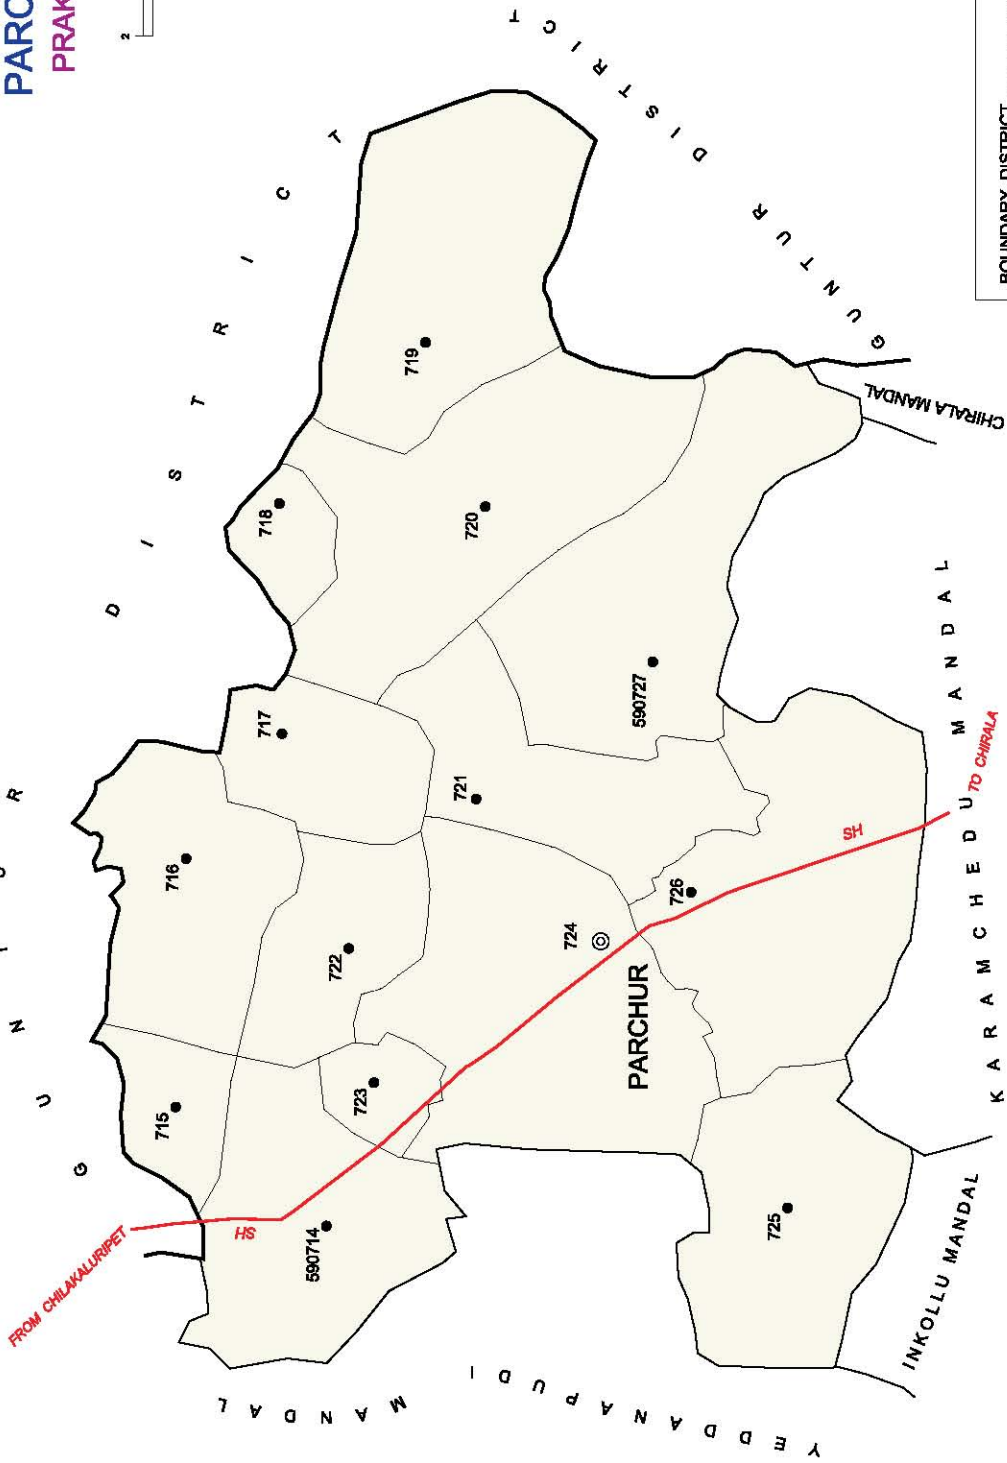

INDIA
ANDHRA PRADESH
PARCHUR MANDAL
PRAKASAM DISTRICT

BOUNDARY, DISTRICT	.....
BOUNDARY, MANDAL	.....
BOUNDARY, VILLAGE WITH L.C.No	.....
HEADQUARTERS, MANDAL	◎
STATE HIGHWAY	SH

No. OF TOWNS : NIL
No. OF VILLAGES : 14
DISTANCE FROM Dist. H.Qrts.
TO MANDAL H.Qrts. : 68 Kms.