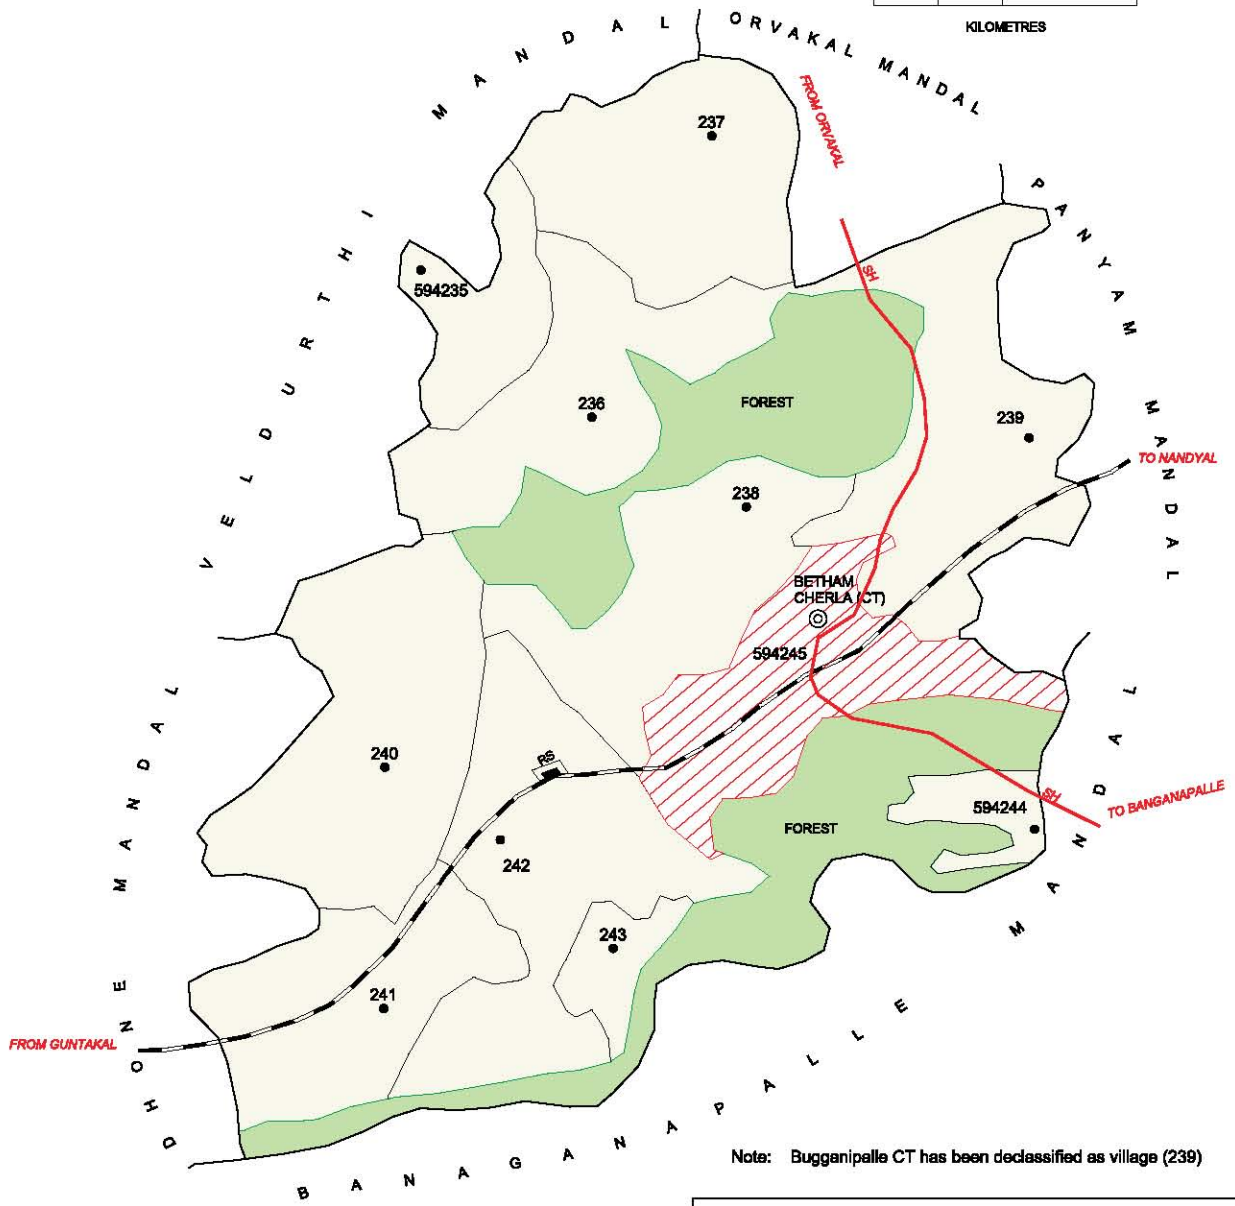

INDIA
ANDHRA PRADESH
BETHAMCHERLA MANDAL
KURNOOL DISTRICT

Note: Bugganipalle CT has been declassified as village (239)

NO. OF TOWNS : 1
NO OF VILLAGES : 10
DISTANCE FROM Dist. H.Qr's.
TO MANDAL H.Qr's : 40 Kms.

BOUNDARY, MANDAL.....	—————
BOUNDARY, VILLAGE WITH L.C. No.....	594244
HEADQUARTERS, MANDAL.....	⊙
STATE HIGHWAY.....	SH
RAILWAYLINE WITH STATION, BROAD GAUGE..	RS
FOREST.....	■
CENSUS TOWN WITH L.C. No.....	594244