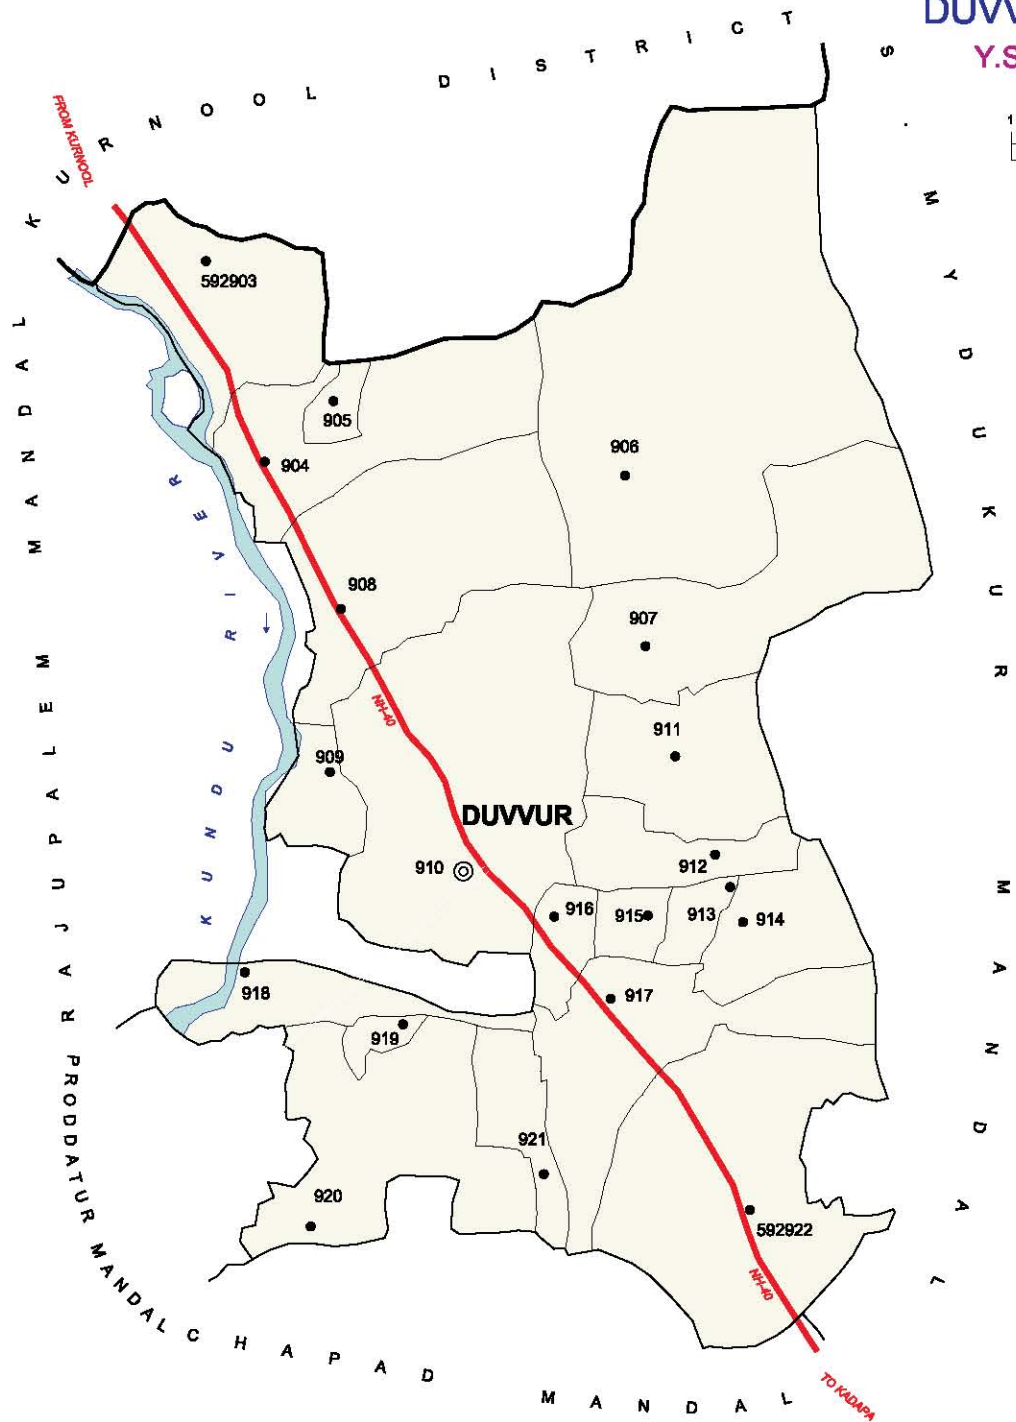

NO. OF TOWNS : NIL  
 NO. OF VILLAGES : 17  
 DISTANCE FROM DIST. H. Qtrs.  
 TO MANDAL H. Qtrs. : 71 kms.

INDIA  
**ANDHRA PRADESH**  
**DUVVUR MANDAL**  
**Y.S.R. DISTRICT**

NO. OF TOWNS : NIL  
 NO. OF VILLAGES : 20  
 DISTANCE FROM DIST. H. Qrts.  
 TO MANDAL H.Qrts.: 68 Kms.