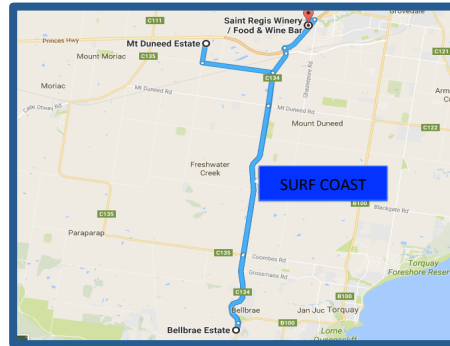

SURF COAST SHUTTLE BUS

BUS STOP	SHUTTLE BUS 1	SHUTTLE BUS 2
Geelong Station	10.05	10.10
Mt Duneed Estate	10.30	11.00
Bellbrae Estate	11.00	11.30
St Regis Winery	11:20	11.50
Mt Duneed Estate	11.30	12.00
Bellbrae Estate	12.00	12.30
St Regis Winery	12:20	12.50
Mt Duneed Estate	12.30	1.00
Mt Duneed Estate	1.30	2.00
Bellbrae Estate	2.00	2.30
St Regis Winery	2.20	2.50
Mt Duneed Estate	2.30	3.00
Bellbrae Estate	3.00	3.30
St Regis Winery	3.20	3.50
Mt Duneed Estate	3.30	4.00
Bellbrae Estate	4.00	4.30
St Regis Winery	4.20	#4.50
Mt Duneed Estate	4.30	5.00
Bellbrae Estate	#5.00	
Mt Duneed Estate	5.30	
Geelong Station	5.50	5.20

PLEASE NOTE - THERE IS NO ALCOHOL TO BE CONSUMED ON BUSES. OPEN CONTAINERS WILL NOT BE PERMITTED

SHUTTLE CIRCUITS

Pre-purchase your ticket via GPAC. Limited tickets available on the day.

Buses depart from Geelong Station to the Sub Regions.

Hop on and off Sub Region Shuttle Buses as they travel in continuous LOOPS to each venue.

Trains leave Geelong station for Melbourne at frequent intervals

Check www.vline.com.au for timetables

PLEASE NOTE - THERE IS NO ALCOHOL TO BE CONSUMED ON BUSES. OPEN CONTAINERS WILL NOT BE PERMITTED

SHUTTLE BUS TIMETABLE

GEELONG STATION TO GEELONG WINE SUB REGIONS

See reverse and inside for further details

BELLARINE - LEURA PARK Please arrive 10 mins ahead of departure

DEPARTS GEELONG	TO	ARRIVE/DEPART WINERY	ARRIVES GEELONG
9.30	Leura Park	10.00 / 10.05	10.30
10.00	Leura Park	10.30 / 10.35	11.05
10.05	Leura Park	10.35 / 10.35	
10.05	Leura Park	10.35 / 10.40	11.10
10.05	Oakdene	10.35 / 10.40	
10.35	Leura Park	11.15	
10.35	Leura Park	11.15	
10.45	Leura Park	11.10	
11.10	Leura Park	11.40 / 11.45	12.15
From	To	Depart	Arrive
Leura Park	Geelong	3.00	3.35
Leura Park	Geelong	4.35	5.05
Leura Park	Ocean Grove PO	5.00	5.20
Leura Park	Geelong	5.15	5.45
Leura Park	Geelong	5.15	5.45
Leura Park	Ocean Grove PO	5.30	5.50
Leura Park	Geelong	5.35	6.05