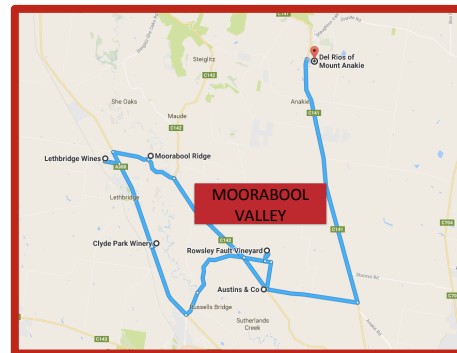

PLEASE NOTE - THERE IS NO ALCOHOL TO BE CONSUMED ON BUSES. OPEN CONTAINERS WILL NOT BE PERMITTED

SHUTTLE CIRCUITS

Pre-purchase your ticket via GPAC. Limited tickets available on the day.

Buses depart from Geelong Station to the Sub Regions.

Hop on and off Sub Region Shuttle Buses as they travel in continuous LOOPS to each venue.

Trains leave Geelong station for Melbourne at frequent intervals

Check www.vline.com.au for timetables

PLEASE NOTE - THERE IS NO ALCOHOL TO BE CONSUMED ON BUSES. OPEN CONTAINERS WILL NOT BE PERMITTED

SHUTTLE BUS TIMETABLE

GEELONG STATION TO GEELONG WINE SUB REGIONS

See reverse and inside for further details

BELLARINE - LEURA PARK Please arrive 10 mins ahead of departure

DEPARTS GEELONG	TO	ARRIVE/DEPART WINERY	ARRIVES GEELONG
9.30	Leura Park	10.00 / 10.05	10.30
10.00	Leura Park	10.30 / 10.35	11.05
10.05	Leura Park	10.35 / 10.35	
10.05	Leura Park	10.35 / 10.40	11.10
10.05	Oakdene	10.35 / 10.40	
10.35	Leura Park	11.15	
10.35	Leura Park	11.15	
10.45	Leura Park	11.10	
11.10	Leura Park	11.40 / 11.45	12.15
From	To	Depart	Arrive
Leura Park	Geelong	3.00	3.35
Leura Park	Geelong	4.35	5.05
Leura Park	Ocean Grove PO	5.00	5.20
Leura Park	Geelong	5.15	5.45
Leura Park	Geelong	5.15	5.45
Leura Park	Ocean Grove PO	5.30	5.50
Leura Park	Geelong	5.35	6.05

#Last shuttle bus departing from this venue to connect with the **LAST Feeder bus departing from Leura Park for Geelong Station at 5.30pm.**

*Please note there is only one shuttle service from Ocean Grove 10.45am with two returning to Ocean Grove; one departing Leura Park at 5:30 and one departing Oakdene at 5:10pm