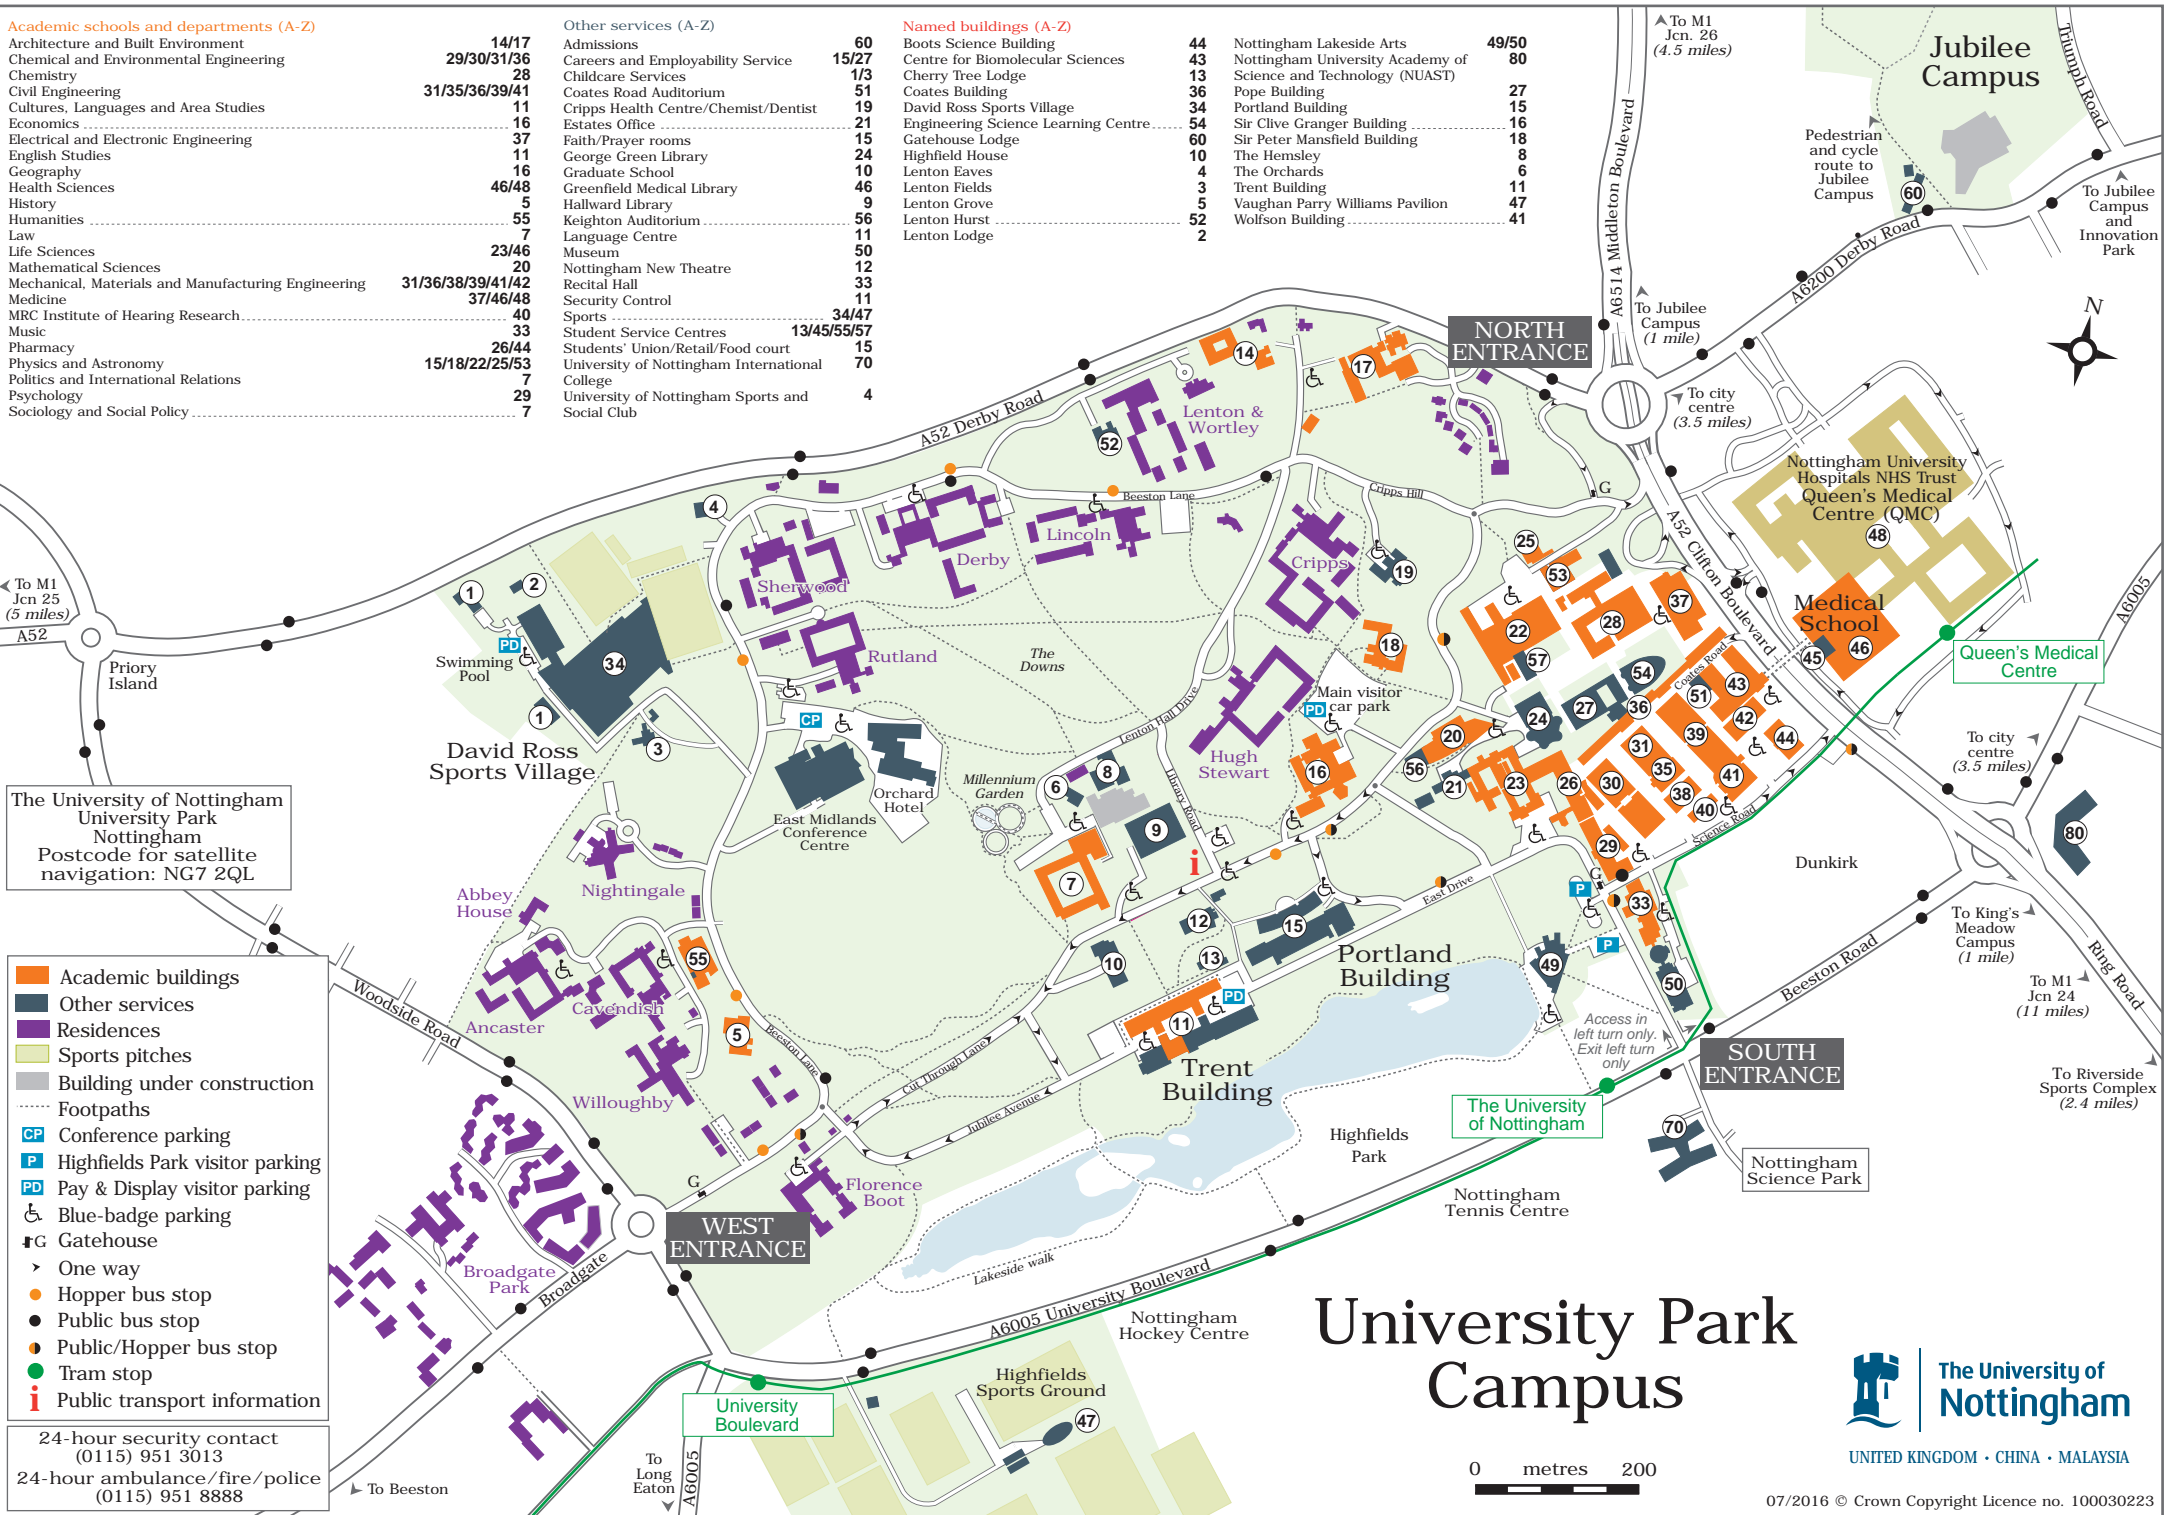

Other services (A-Z)

Admissions	60
Careers and Employability Service	15/27
Childcare Services	1/3
Coates Road Auditorium	51
Cripps Health Centre/Chemist/Dentist	19
Estates Office	21
Faith/Prayer rooms	15
George Green Library	24
Graduate School	10
Greenfield Medical Library	46
Hallward Library	9
Keighton Auditorium	56
Language Centre	11
Museum	50
Nottingham New Theatre	12
Recital Hall	33
Security Control	11
Sports	34/47
Student Service Centres	13/45/55/57
Students' Union/Retail/Food court	15
University of Nottingham International College	70
University of Nottingham Sports and Social Club	4

Named buildings (A-Z)

Boots Science Building	44
Centre for Biomolecular Sciences	43
Cherry Tree Lodge	13
Coates Building	36
David Ross Sports Village	34
Engineering Science Learning Centre	54
Gatehouse Lodge	60
Highfield House	10
Lenton Eaves	4
Lenton Fields	3
Lenton Grove	5
Lenton Hurst	52
Lenton Lodge	2
Nottingham Lakeside Arts	49/50
Nottingham University Academy of Science and Technology (NUAST)	80
Pope Building	27
Portland Building	15
Sir Clive Granger Building	16
Sir Peter Mansfield Building	18
The Hemslay	8
The Orchards	6
Trent Building	11
Vaughan Parry Williams Pavilion	47
Wolfson Building	41

The University of Nottingham
University Park
Nottingham
Postcode for satellite navigation: NG7 2QL

- Academic buildings
- Other services
- Residences
- Sports pitches
- Building under construction
- Footpaths
- CP Conference parking
- P Highfields Park visitor parking
- PD Pay & Display visitor parking
- Blue-badge parking
- Gatehouse
- One way
- Hopper bus stop
- Public bus stop
- Public/Hopper bus stop
- Tram stop
- Public transport information

24-hour security contact
(0115) 951 3013
24-hour ambulance/fire/police
(0115) 951 8888

University Park Campus

UNITED KINGDOM · CHINA · MALAYSIA

0 metres 200