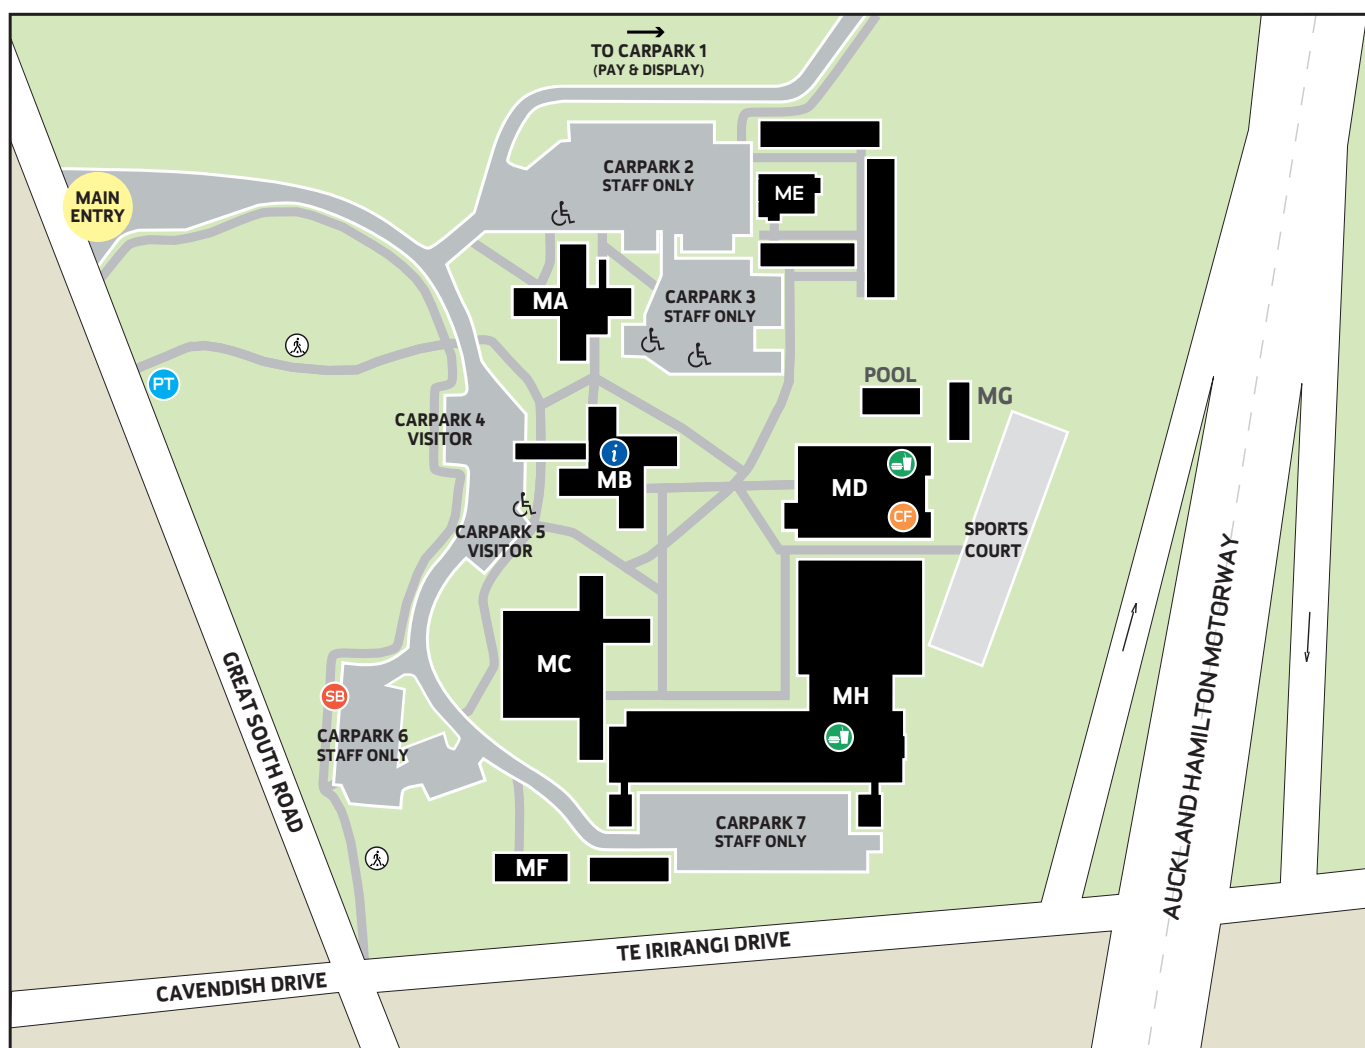

## AUT SOUTH CAMPUS

640 Great South Road, Manukau 2025

### SERVICES AND FACILITIES

**Library** – Ground floor, MA building  
**Learning Lab** – Level 1, MA building  
**Café** – Level 2, MD building and Level 1, MH building  
**Fitness Centre** – Level 1, MD building  
**Boardrooms** – Level 3, MB building  
**Estates Service Centre, Security** – MF building  
**Health, Counselling & Wellbeing** – Level 1, MB building  
**AuSM (Auckland Student Movement @ AUT)** – ME building

### STUDENT HUB & RECEPTION

Level 1, MB building  
 Phone: 0800 AUT SOUTH (0800 288 768)  
 Web: [www.aut.ac.nz](http://www.aut.ac.nz)

### JOIN A CAMPUS TOUR

Tuesdays at 2pm  
 Student Hub

-  Student Hub
-  Cafés
-  Conference facility
-  Intercampus shuttle bus stop
-  Public transport
-  Pedestrian access
-  Mobility parks