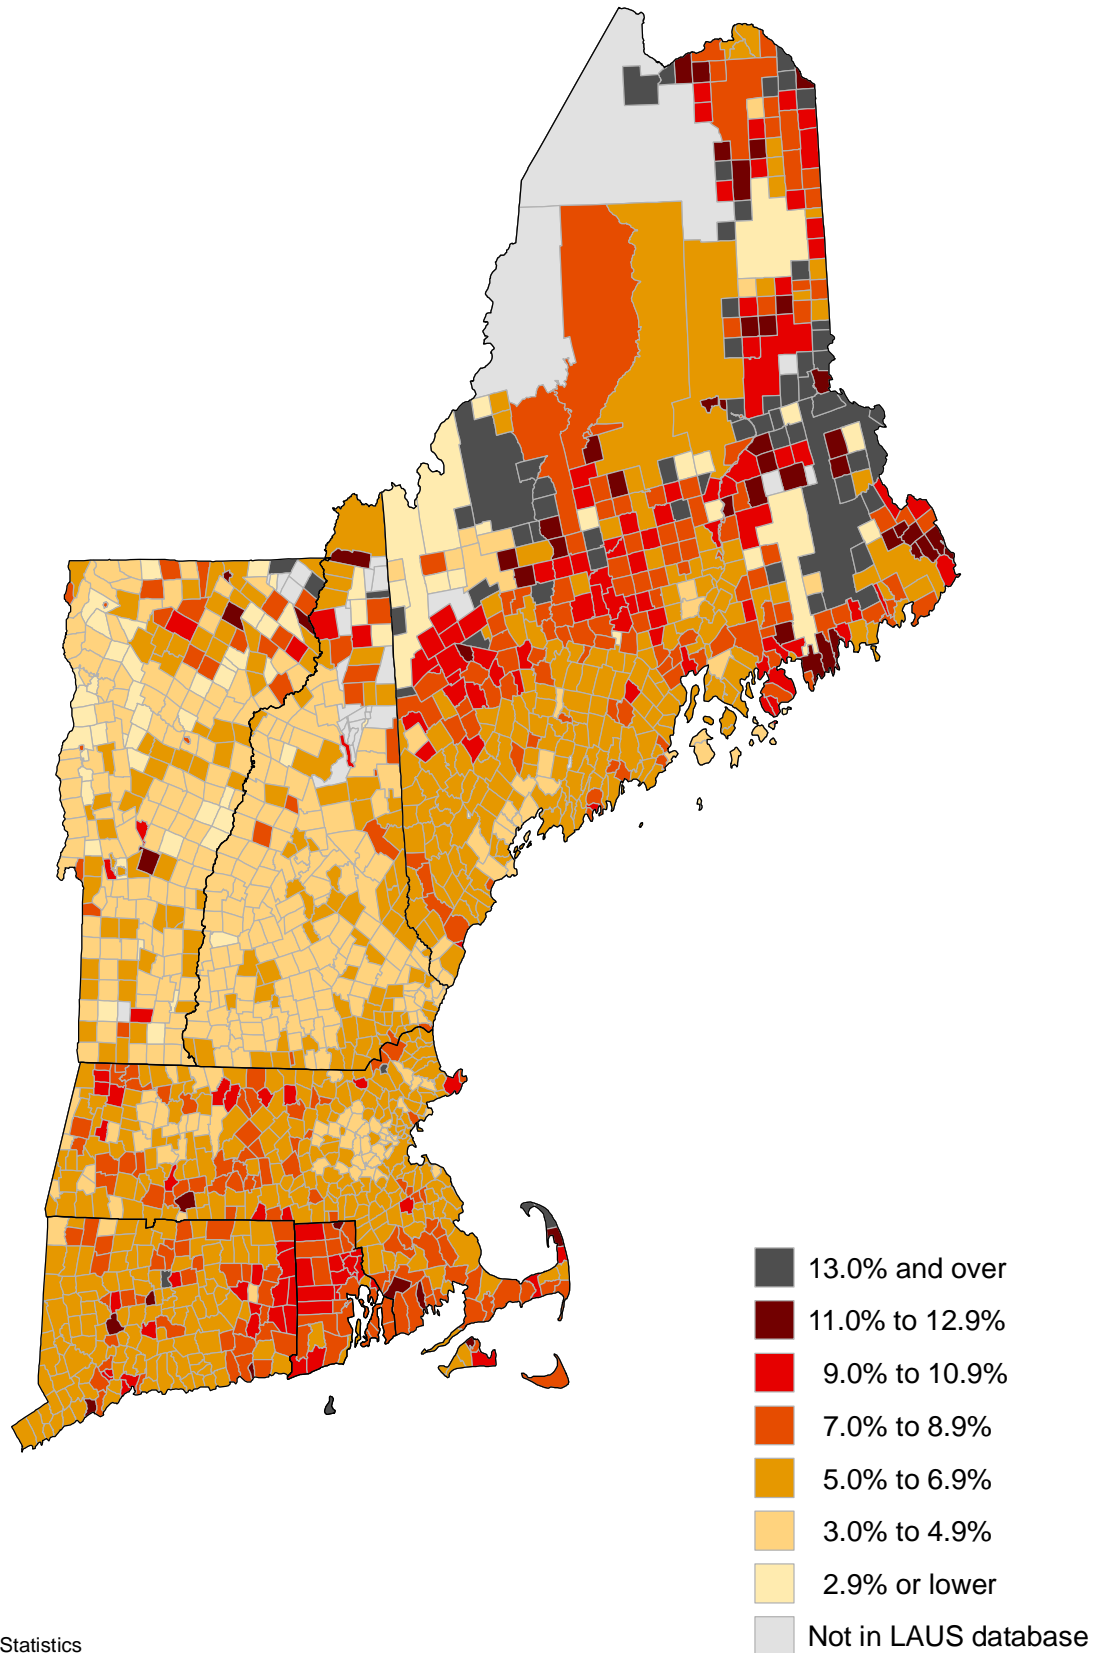

Unemployment rates in New England by Minor Civil Division, 2011 annual averages

(U.S. rate = 8.9 percent)

SOURCE: Bureau of Labor Statistics
Local Area Unemployment Statistics

Unemployment rates in New England by Minor Civil Division, 2012 annual averages

(U.S. rate = 8.1 percent)

SOURCE: Bureau of Labor Statistics
Local Area Unemployment Statistics

Unemployment rates in New England by Minor Civil Division, 2013 annual averages

(U.S. rate = 7.4 percent)

SOURCE: Bureau of Labor Statistics
Local Area Unemployment Statistics

Unemployment rates in New England by Minor Civil Division, 2014 annual averages

(U.S. rate = 6.2 percent)

SOURCE: Bureau of Labor Statistics
Local Area Unemployment Statistics

Unemployment rates in New England by Minor Civil Division, 2015 annual averages

(U.S. rate = 5.3 percent)

SOURCE: Bureau of Labor Statistics
Local Area Unemployment Statistics