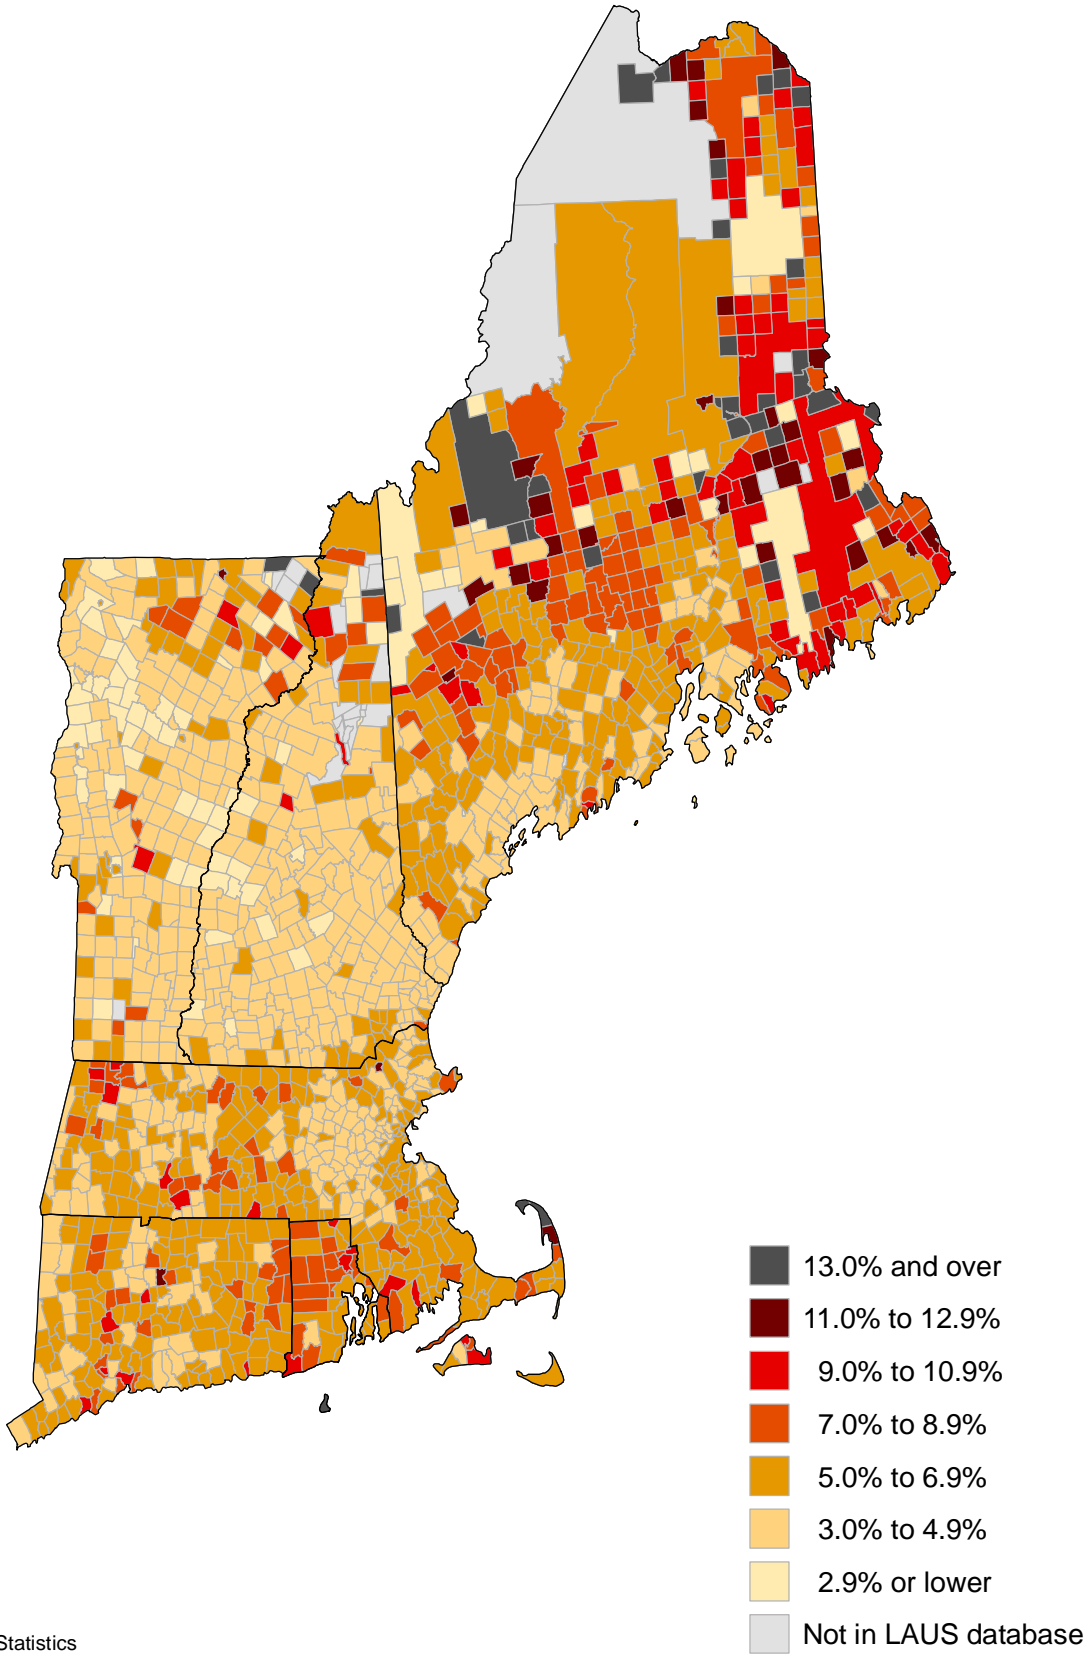

Unemployment rates in New England by Minor Civil Division, 2011 annual averages

(U.S. rate = 8.9 percent)

SOURCE: Bureau of Labor Statistics
Local Area Unemployment Statistics

Unemployment rates in New England by Minor Civil Division, 2012 annual averages

(U.S. rate = 8.1 percent)

SOURCE: Bureau of Labor Statistics
Local Area Unemployment Statistics

Unemployment rates in New England by Minor Civil Division, 2013 annual averages

(U.S. rate = 7.4 percent)

SOURCE: Bureau of Labor Statistics
Local Area Unemployment Statistics

Unemployment rates in New England by Minor Civil Division, 2014 annual averages

(U.S. rate = 6.2 percent)

SOURCE: Bureau of Labor Statistics
Local Area Unemployment Statistics

Unemployment rates in New England by Minor Civil Division, 2015 annual averages

(U.S. rate = 5.3 percent)

SOURCE: Bureau of Labor Statistics
Local Area Unemployment Statistics