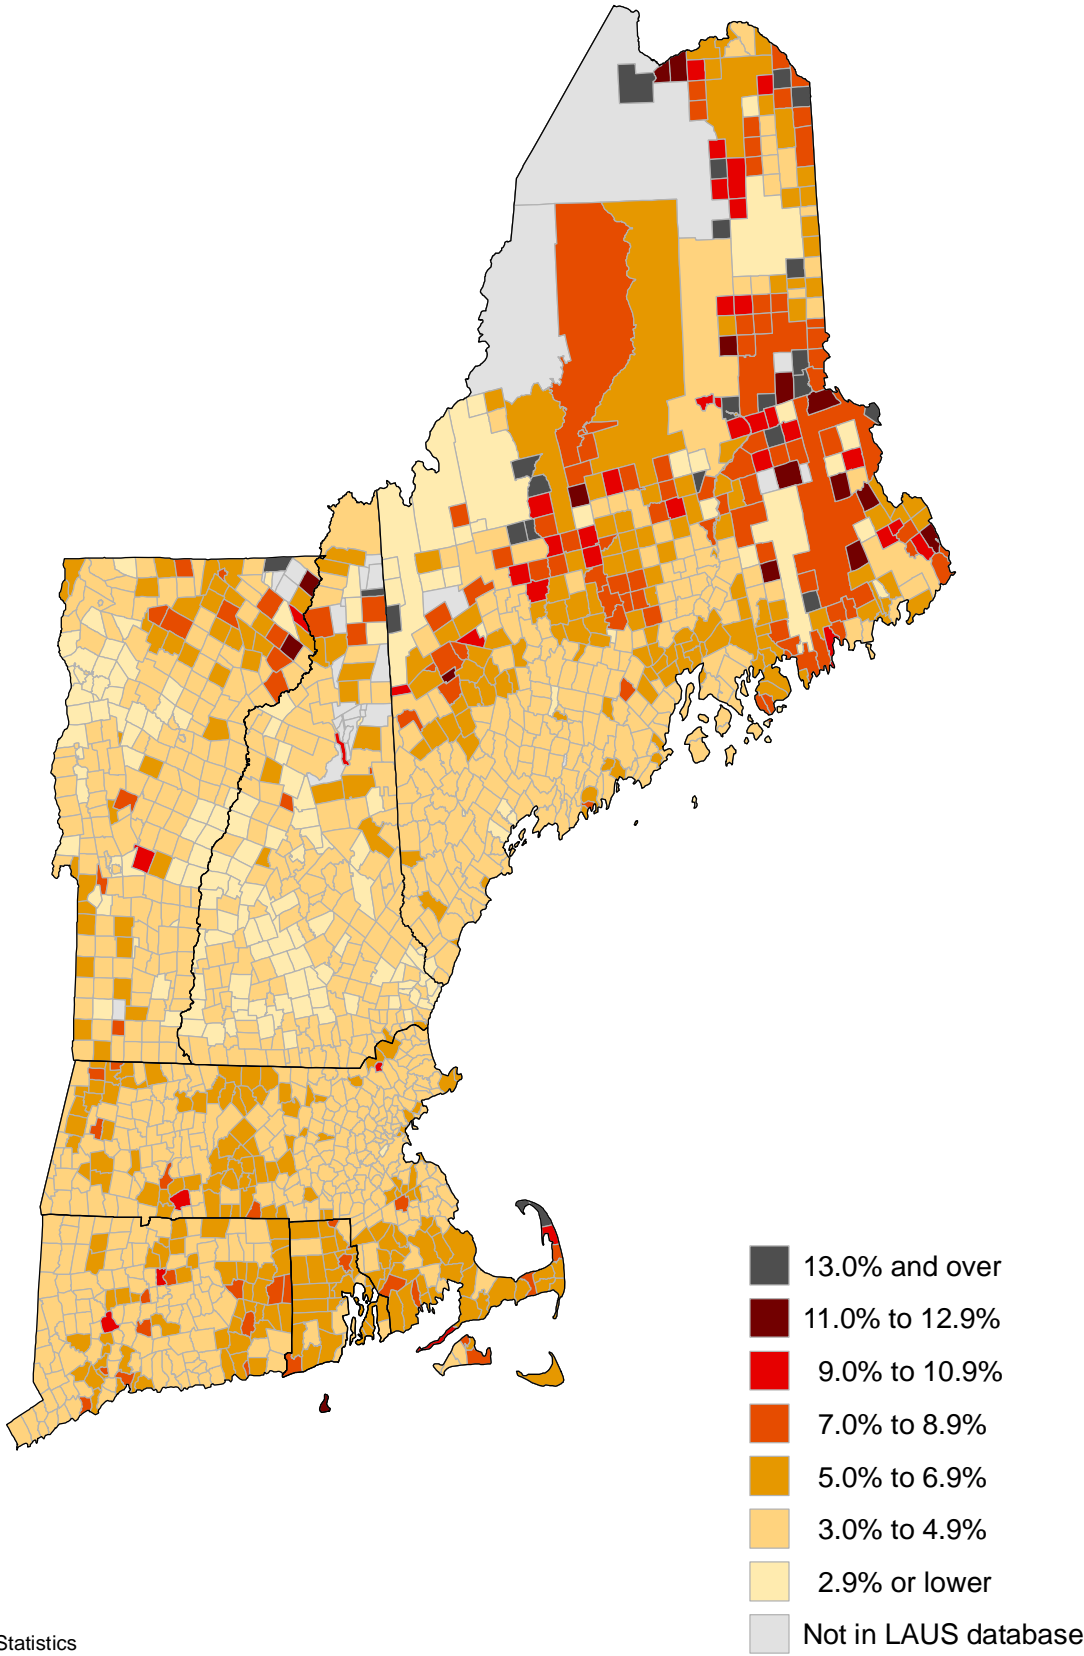

Unemployment rates in New England by Minor Civil Division, 2011 annual averages

(U.S. rate = 8.9 percent)

SOURCE: Bureau of Labor Statistics
Local Area Unemployment Statistics

Unemployment rates in New England by Minor Civil Division, 2012 annual averages

(U.S. rate = 8.1 percent)

SOURCE: Bureau of Labor Statistics
Local Area Unemployment Statistics

Unemployment rates in New England by Minor Civil Division, 2013 annual averages

(U.S. rate = 7.4 percent)

SOURCE: Bureau of Labor Statistics
Local Area Unemployment Statistics

Unemployment rates in New England by Minor Civil Division, 2014 annual averages

(U.S. rate = 6.2 percent)

SOURCE: Bureau of Labor Statistics
Local Area Unemployment Statistics

Unemployment rates in New England by Minor Civil Division, 2015 annual averages

(U.S. rate = 5.3 percent)

SOURCE: Bureau of Labor Statistics
Local Area Unemployment Statistics