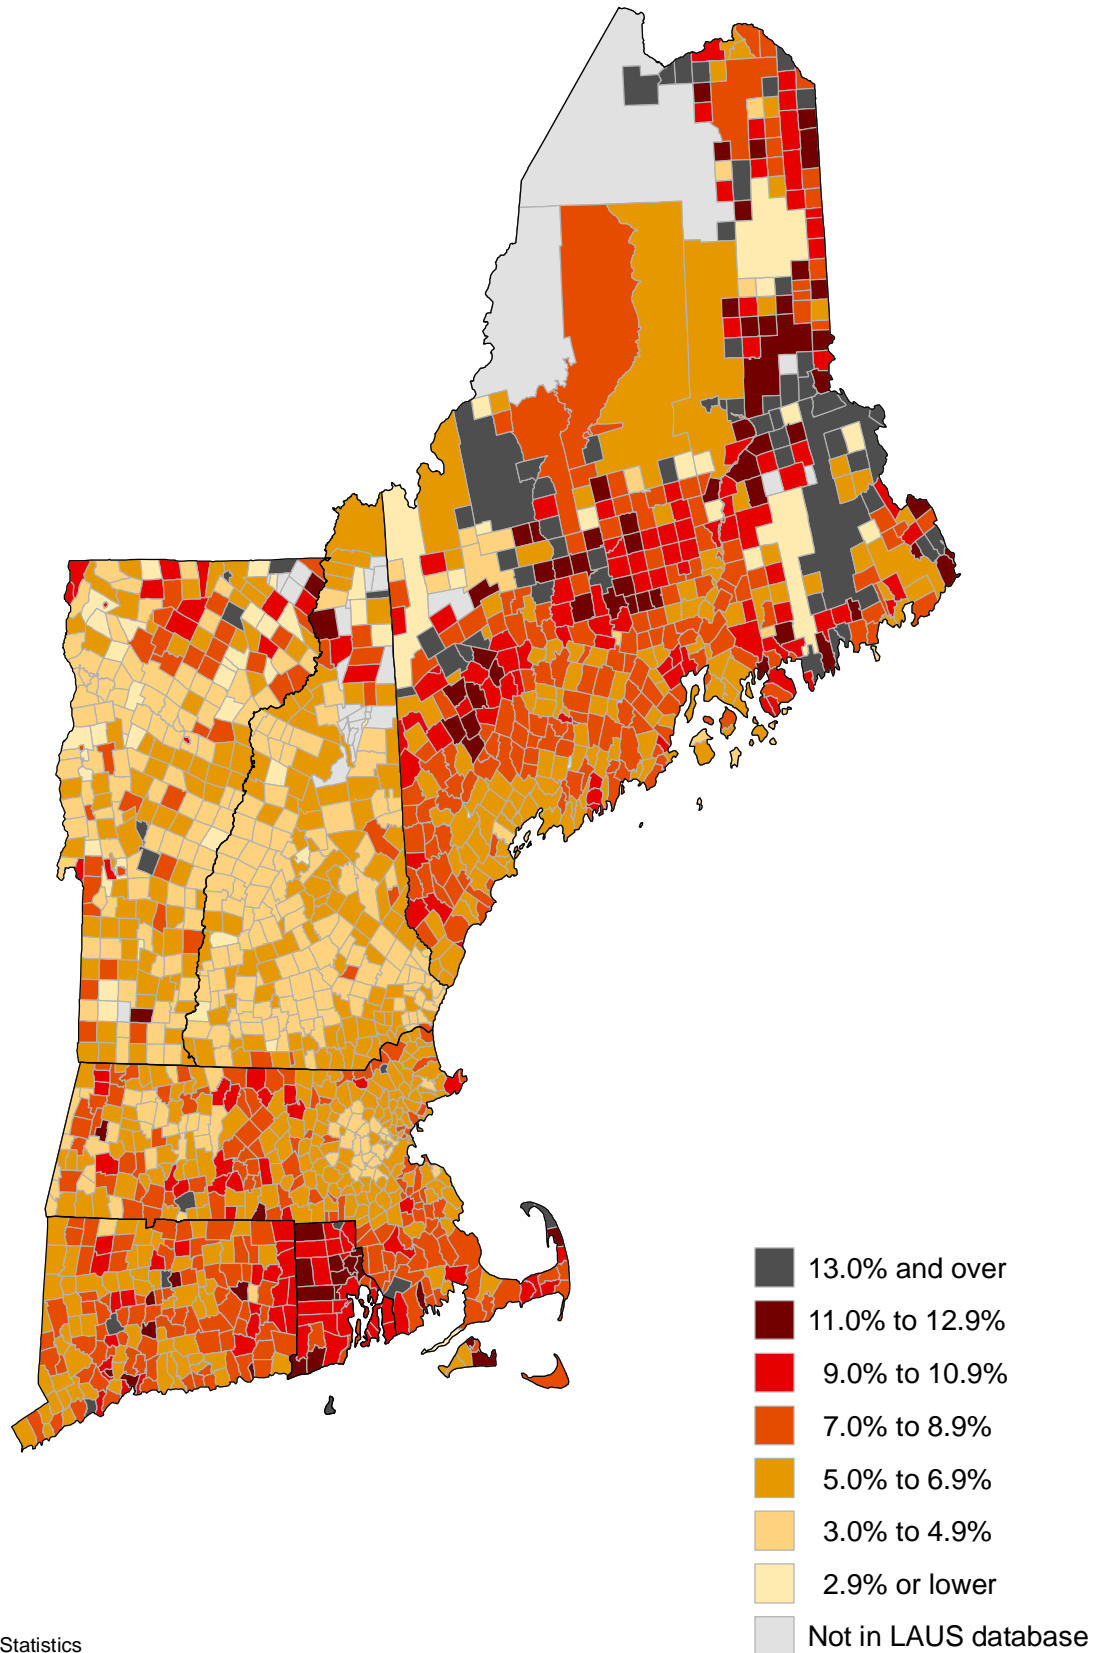

Unemployment rates in New England by Minor Civil Division, 2011 annual averages

(U.S. rate = 8.9 percent)

SOURCE: Bureau of Labor Statistics
Local Area Unemployment Statistics

Unemployment rates in New England by Minor Civil Division, 2012 annual averages

(U.S. rate = 8.1 percent)

SOURCE: Bureau of Labor Statistics
Local Area Unemployment Statistics

Unemployment rates in New England by Minor Civil Division, 2013 annual averages

(U.S. rate = 7.4 percent)

SOURCE: Bureau of Labor Statistics
Local Area Unemployment Statistics

Unemployment rates in New England by Minor Civil Division, 2014 annual averages

(U.S. rate = 6.2 percent)

SOURCE: Bureau of Labor Statistics
Local Area Unemployment Statistics

Unemployment rates in New England by Minor Civil Division, 2015 annual averages

(U.S. rate = 5.3 percent)

SOURCE: Bureau of Labor Statistics
Local Area Unemployment Statistics