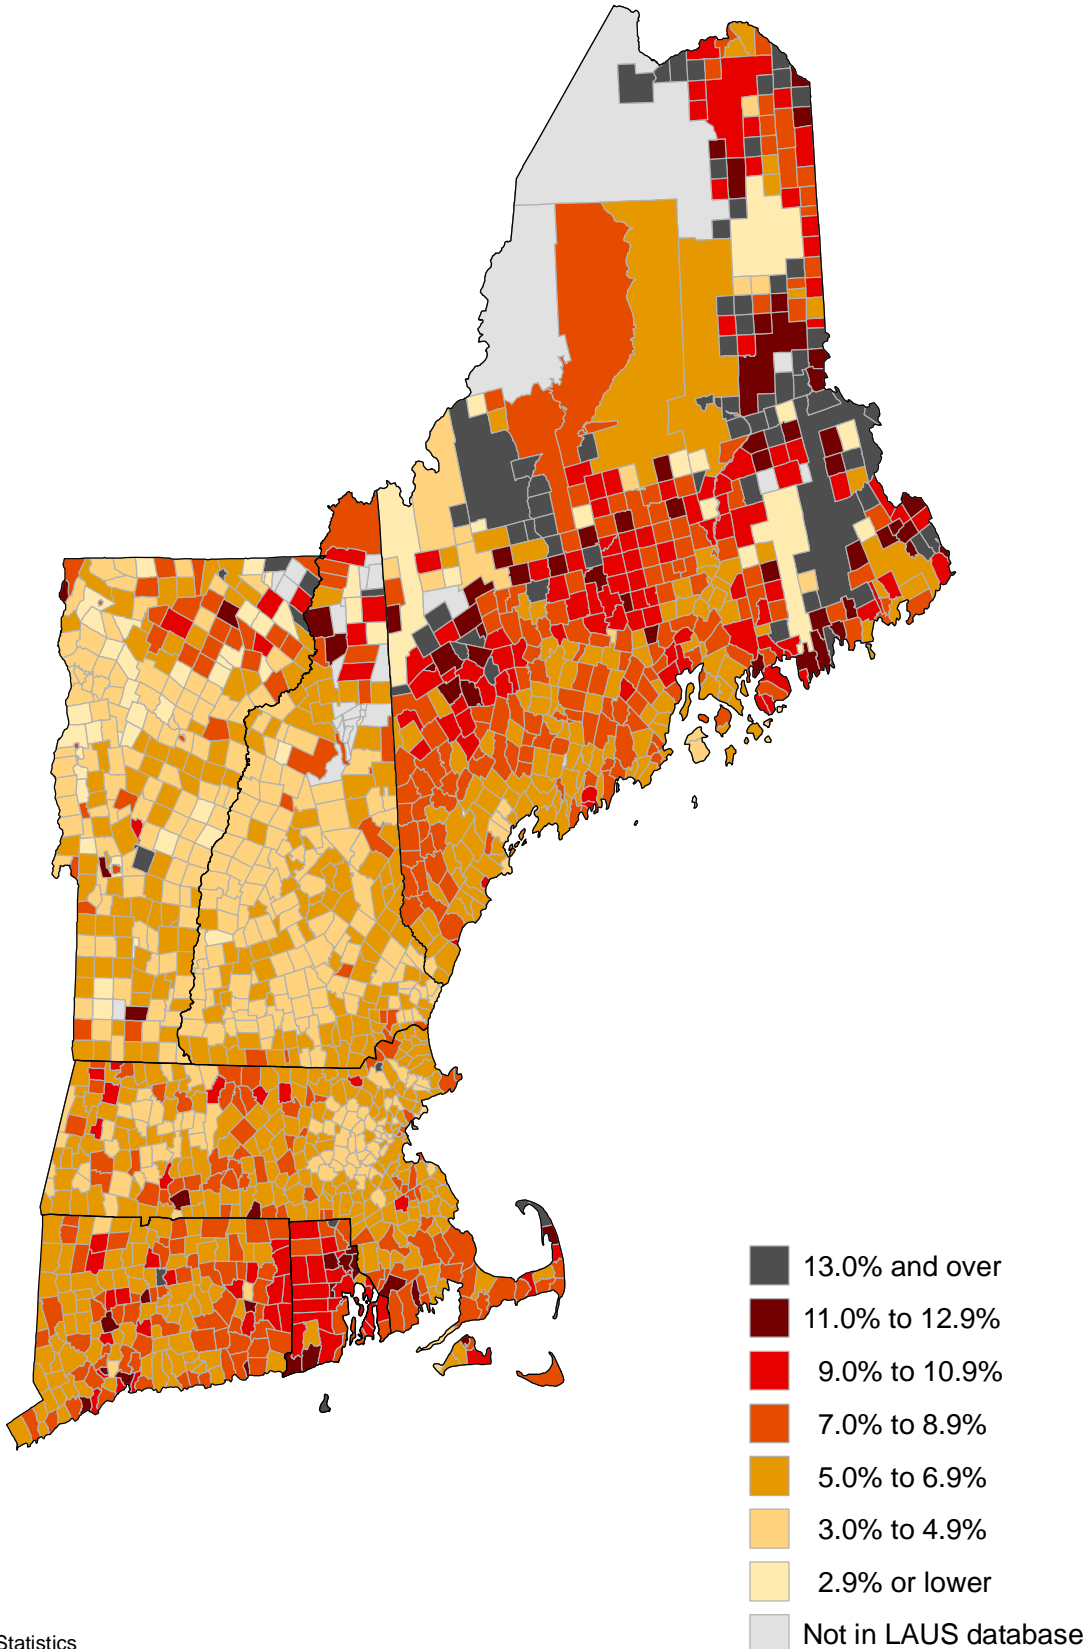

Unemployment rates in New England by Minor Civil Division, 2011 annual averages

(U.S. rate = 8.9 percent)

SOURCE: Bureau of Labor Statistics
Local Area Unemployment Statistics

Unemployment rates in New England by Minor Civil Division, 2012 annual averages

(U.S. rate = 8.1 percent)

SOURCE: Bureau of Labor Statistics
Local Area Unemployment Statistics

Unemployment rates in New England by Minor Civil Division, 2013 annual averages

(U.S. rate = 7.4 percent)

SOURCE: Bureau of Labor Statistics
Local Area Unemployment Statistics

Unemployment rates in New England by Minor Civil Division, 2014 annual averages

(U.S. rate = 6.2 percent)

SOURCE: Bureau of Labor Statistics
Local Area Unemployment Statistics

Unemployment rates in New England by Minor Civil Division, 2015 annual averages

(U.S. rate = 5.3 percent)

SOURCE: Bureau of Labor Statistics
Local Area Unemployment Statistics