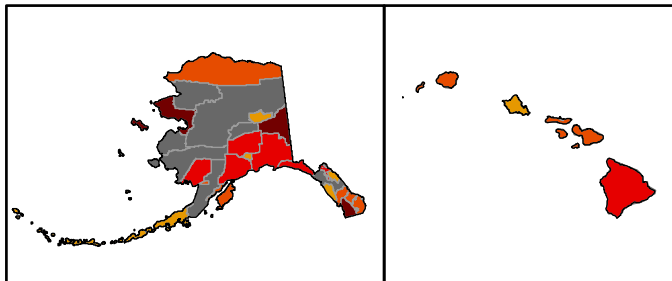

# Unemployment rates by county, 2011 annual averages

(U.S. rate = 8.9 percent)

SOURCE: Bureau of Labor Statistics  
Local Area Unemployment Statistics

# Unemployment rates by county, 2015 annual averages

(U.S. rate = 5.3 percent)