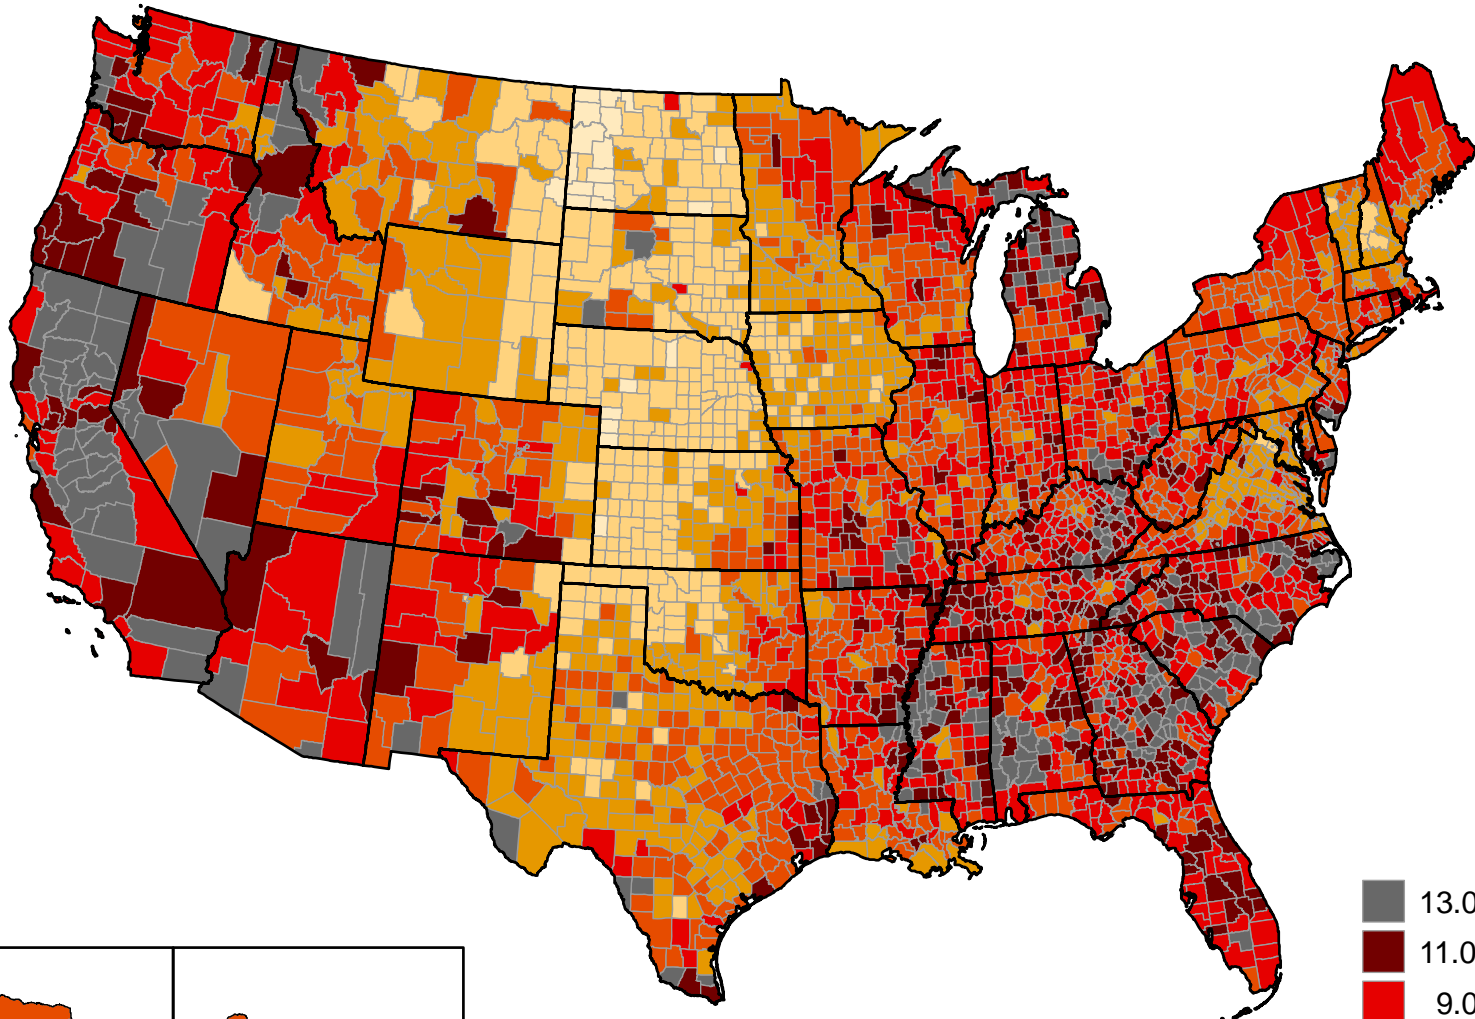

# Unemployment rates by county, 2011 annual averages

(U.S. rate = 8.9 percent)

SOURCE: Bureau of Labor Statistics  
Local Area Unemployment Statistics

# Unemployment rates by county, 2012 annual averages

(U.S. rate = 8.1 percent)

# Unemployment rates by county, 2013 annual averages

(U.S. rate = 7.4 percent)

# Unemployment rates by county, 2015 annual averages

(U.S. rate = 5.3 percent)