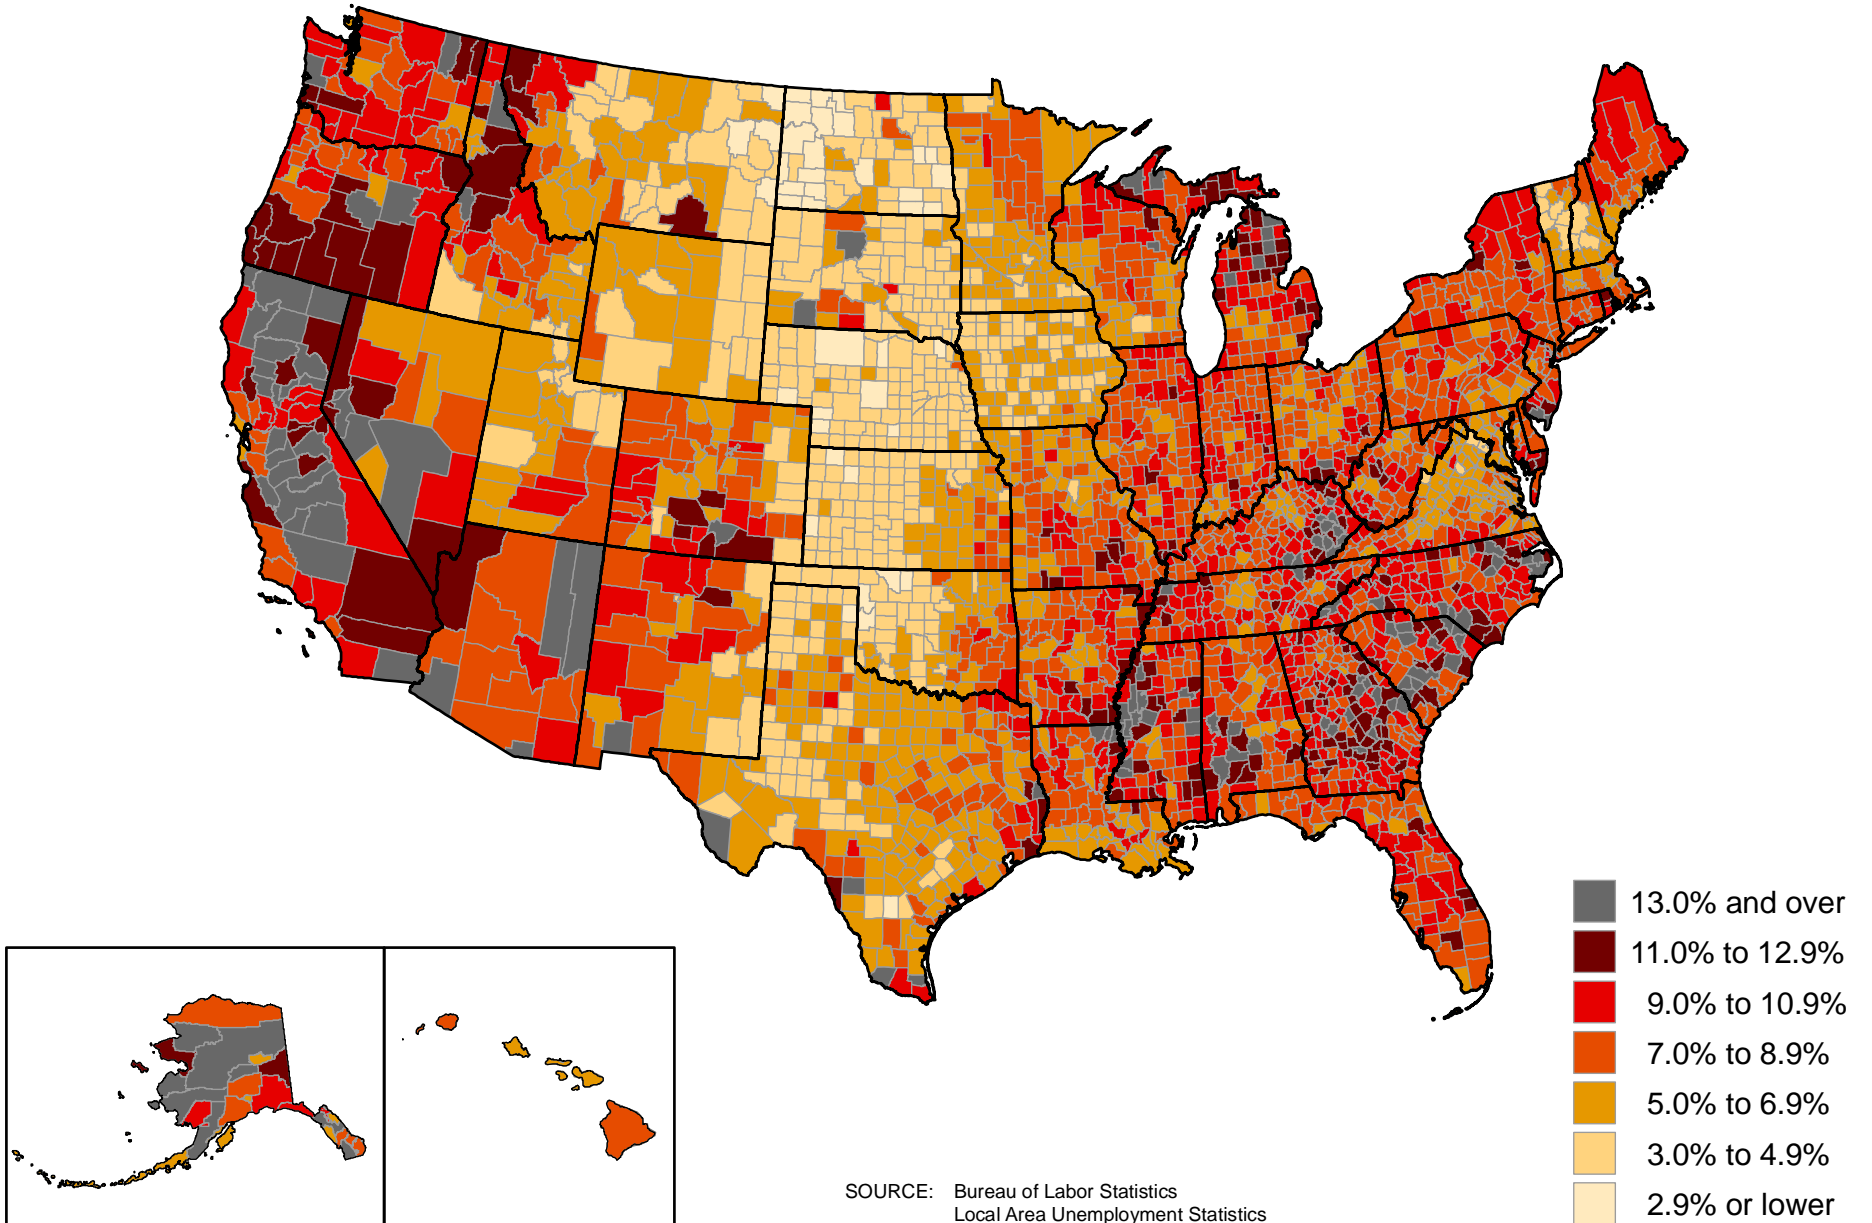

# Unemployment rates by county, 2011 annual averages

(U.S. rate = 8.9 percent)

SOURCE: Bureau of Labor Statistics  
Local Area Unemployment Statistics

# Unemployment rates by county, 2012 annual averages

(U.S. rate = 8.1 percent)

# Unemployment rates by county, 2013 annual averages

(U.S. rate = 7.4 percent)

# Unemployment rates by county, 2015 annual averages

(U.S. rate = 5.3 percent)