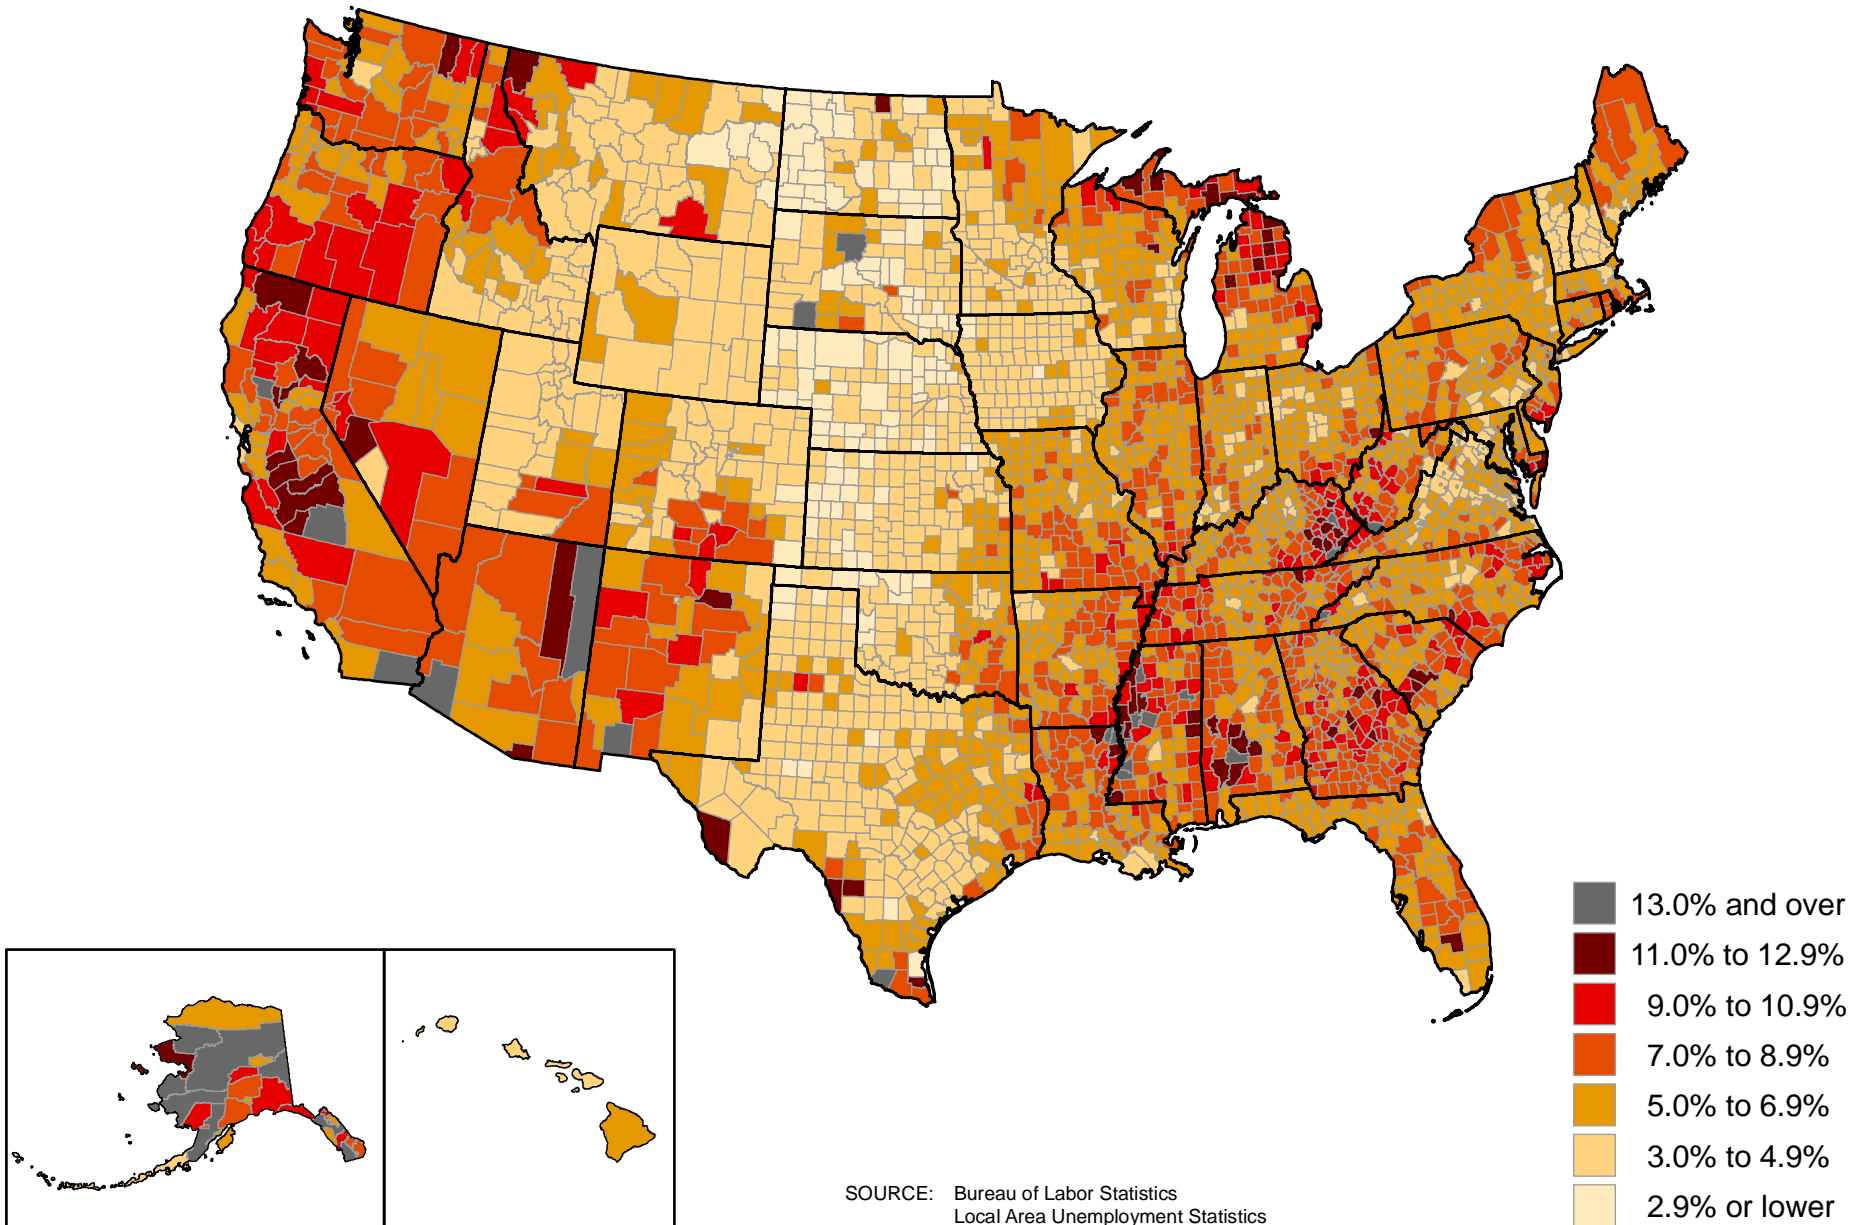

# Unemployment rates by county, 2011 annual averages

(U.S. rate = 8.9 percent)

SOURCE: Bureau of Labor Statistics  
Local Area Unemployment Statistics

# Unemployment rates by county, 2012 annual averages

(U.S. rate = 8.1 percent)

# Unemployment rates by county, 2013 annual averages

(U.S. rate = 7.4 percent)

# Unemployment rates by county, 2014 annual averages

(U.S. rate = 6.2 percent)