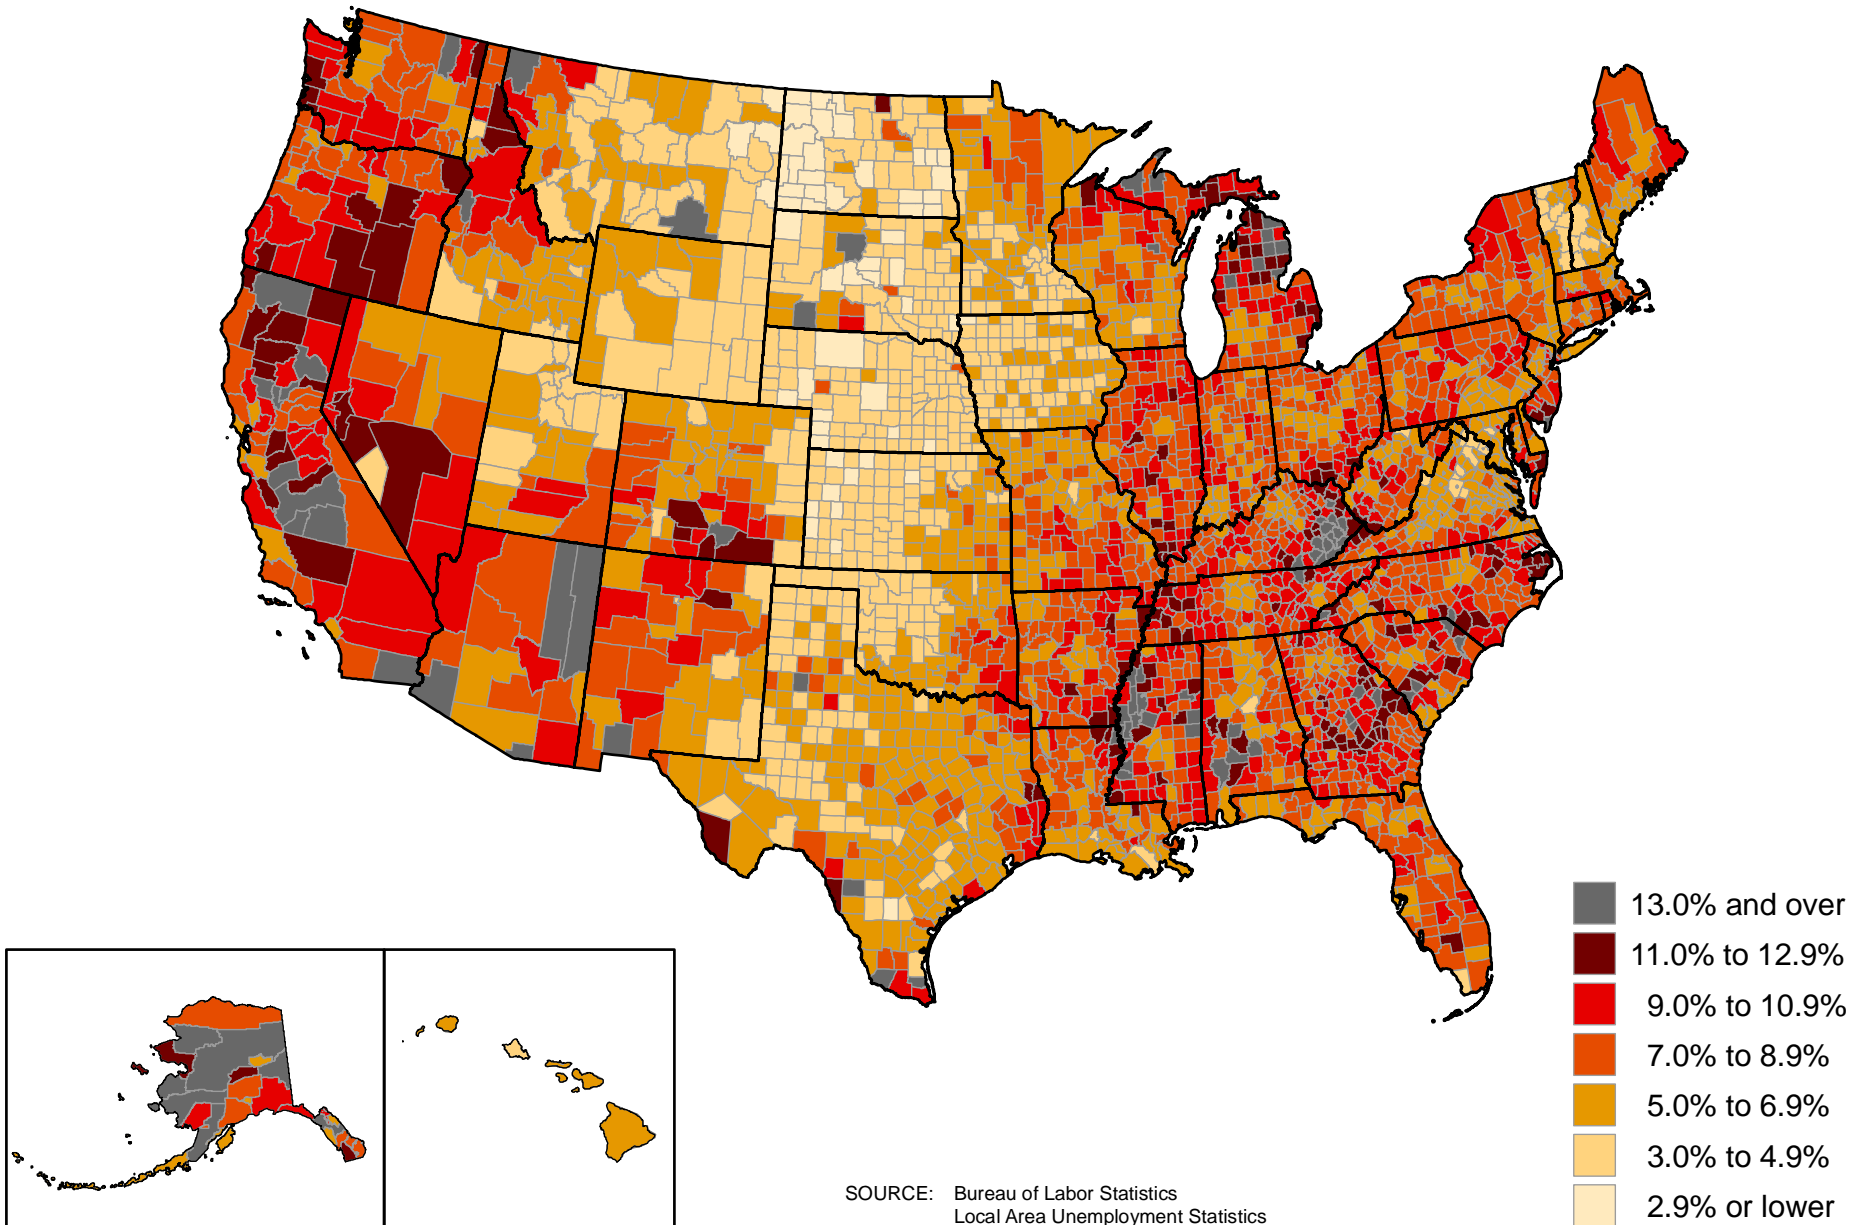

# Unemployment rates by county, 2011 annual averages

(U.S. rate = 8.9 percent)

SOURCE: Bureau of Labor Statistics  
Local Area Unemployment Statistics

# Unemployment rates by county, 2012 annual averages

(U.S. rate = 8.1 percent)

# Unemployment rates by county, 2013 annual averages

(U.S. rate = 7.4 percent)

# Unemployment rates by county, 2015 annual averages

(U.S. rate = 5.3 percent)