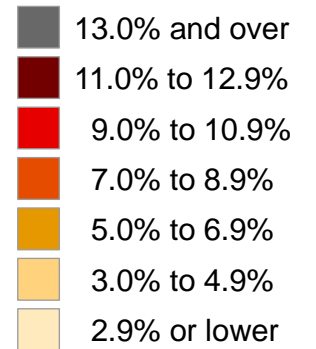

# Unemployment rates by county, 2011 annual averages

(U.S. rate = 8.9 percent)

SOURCE: Bureau of Labor Statistics  
Local Area Unemployment Statistics

# Unemployment rates by county, 2012 annual averages

(U.S. rate = 8.1 percent)