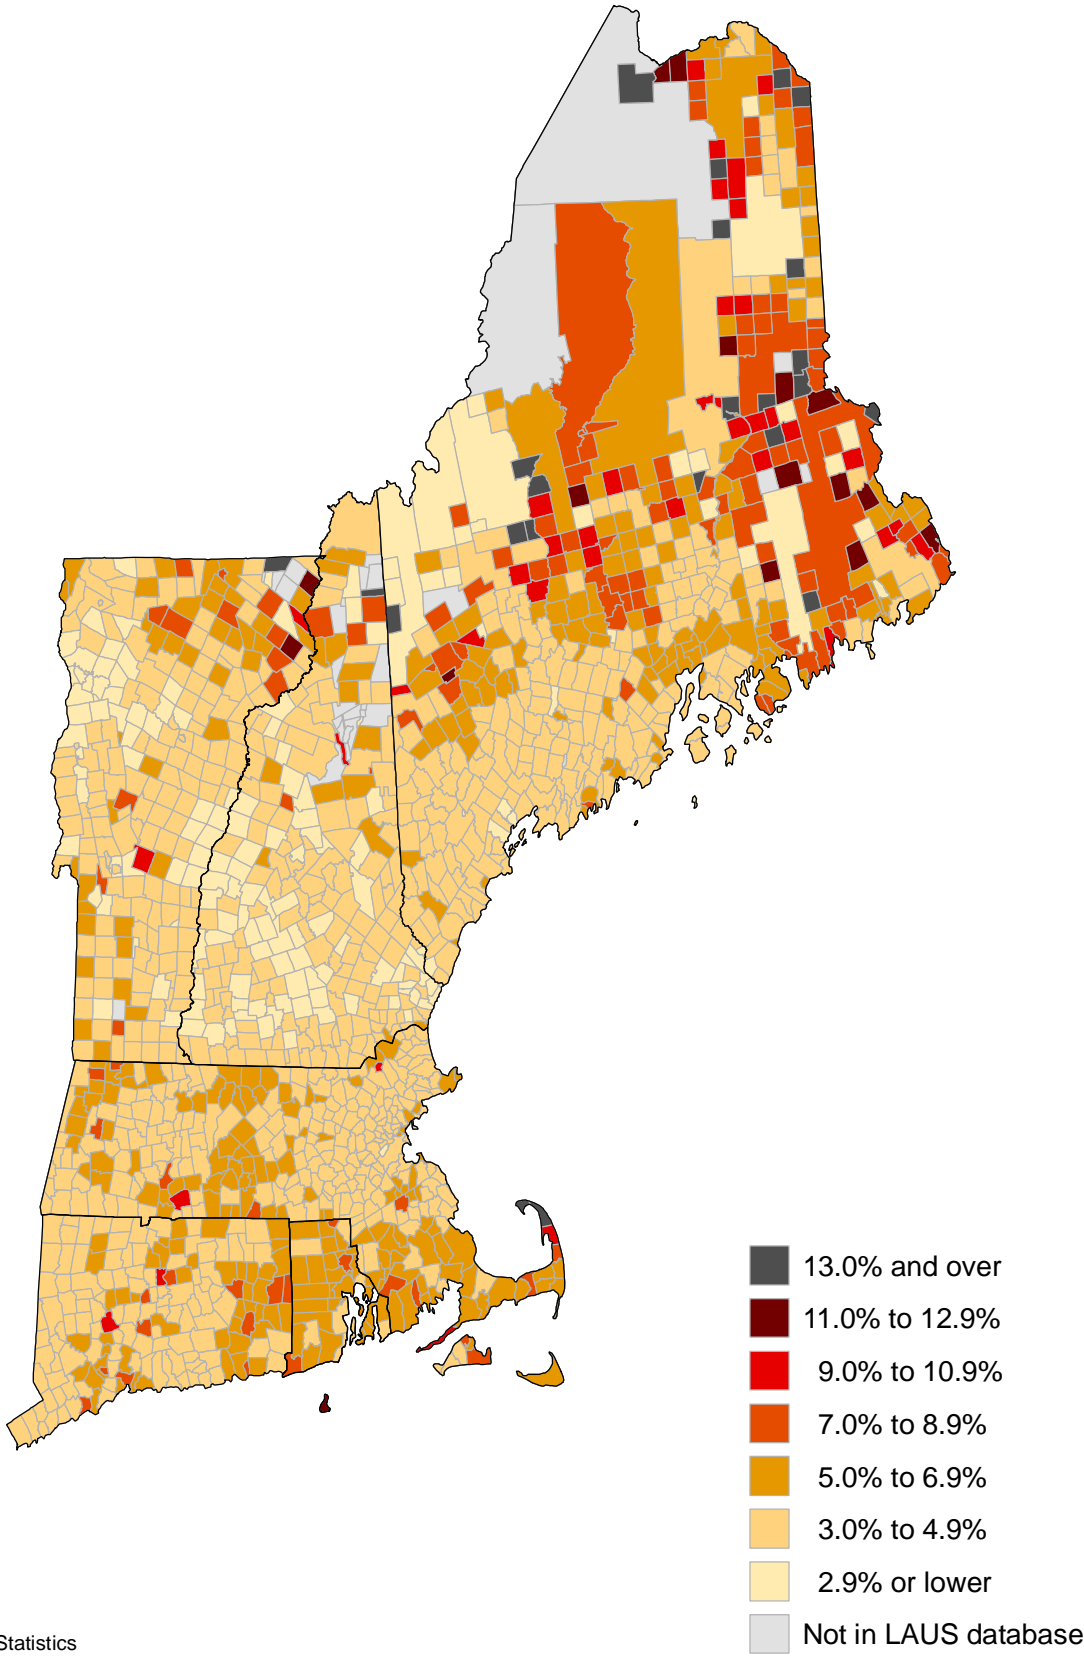

Unemployment rates in New England by Minor Civil Division, 2015 annual averages

(U.S. rate = 5.3 percent)

SOURCE: Bureau of Labor Statistics
Local Area Unemployment Statistics