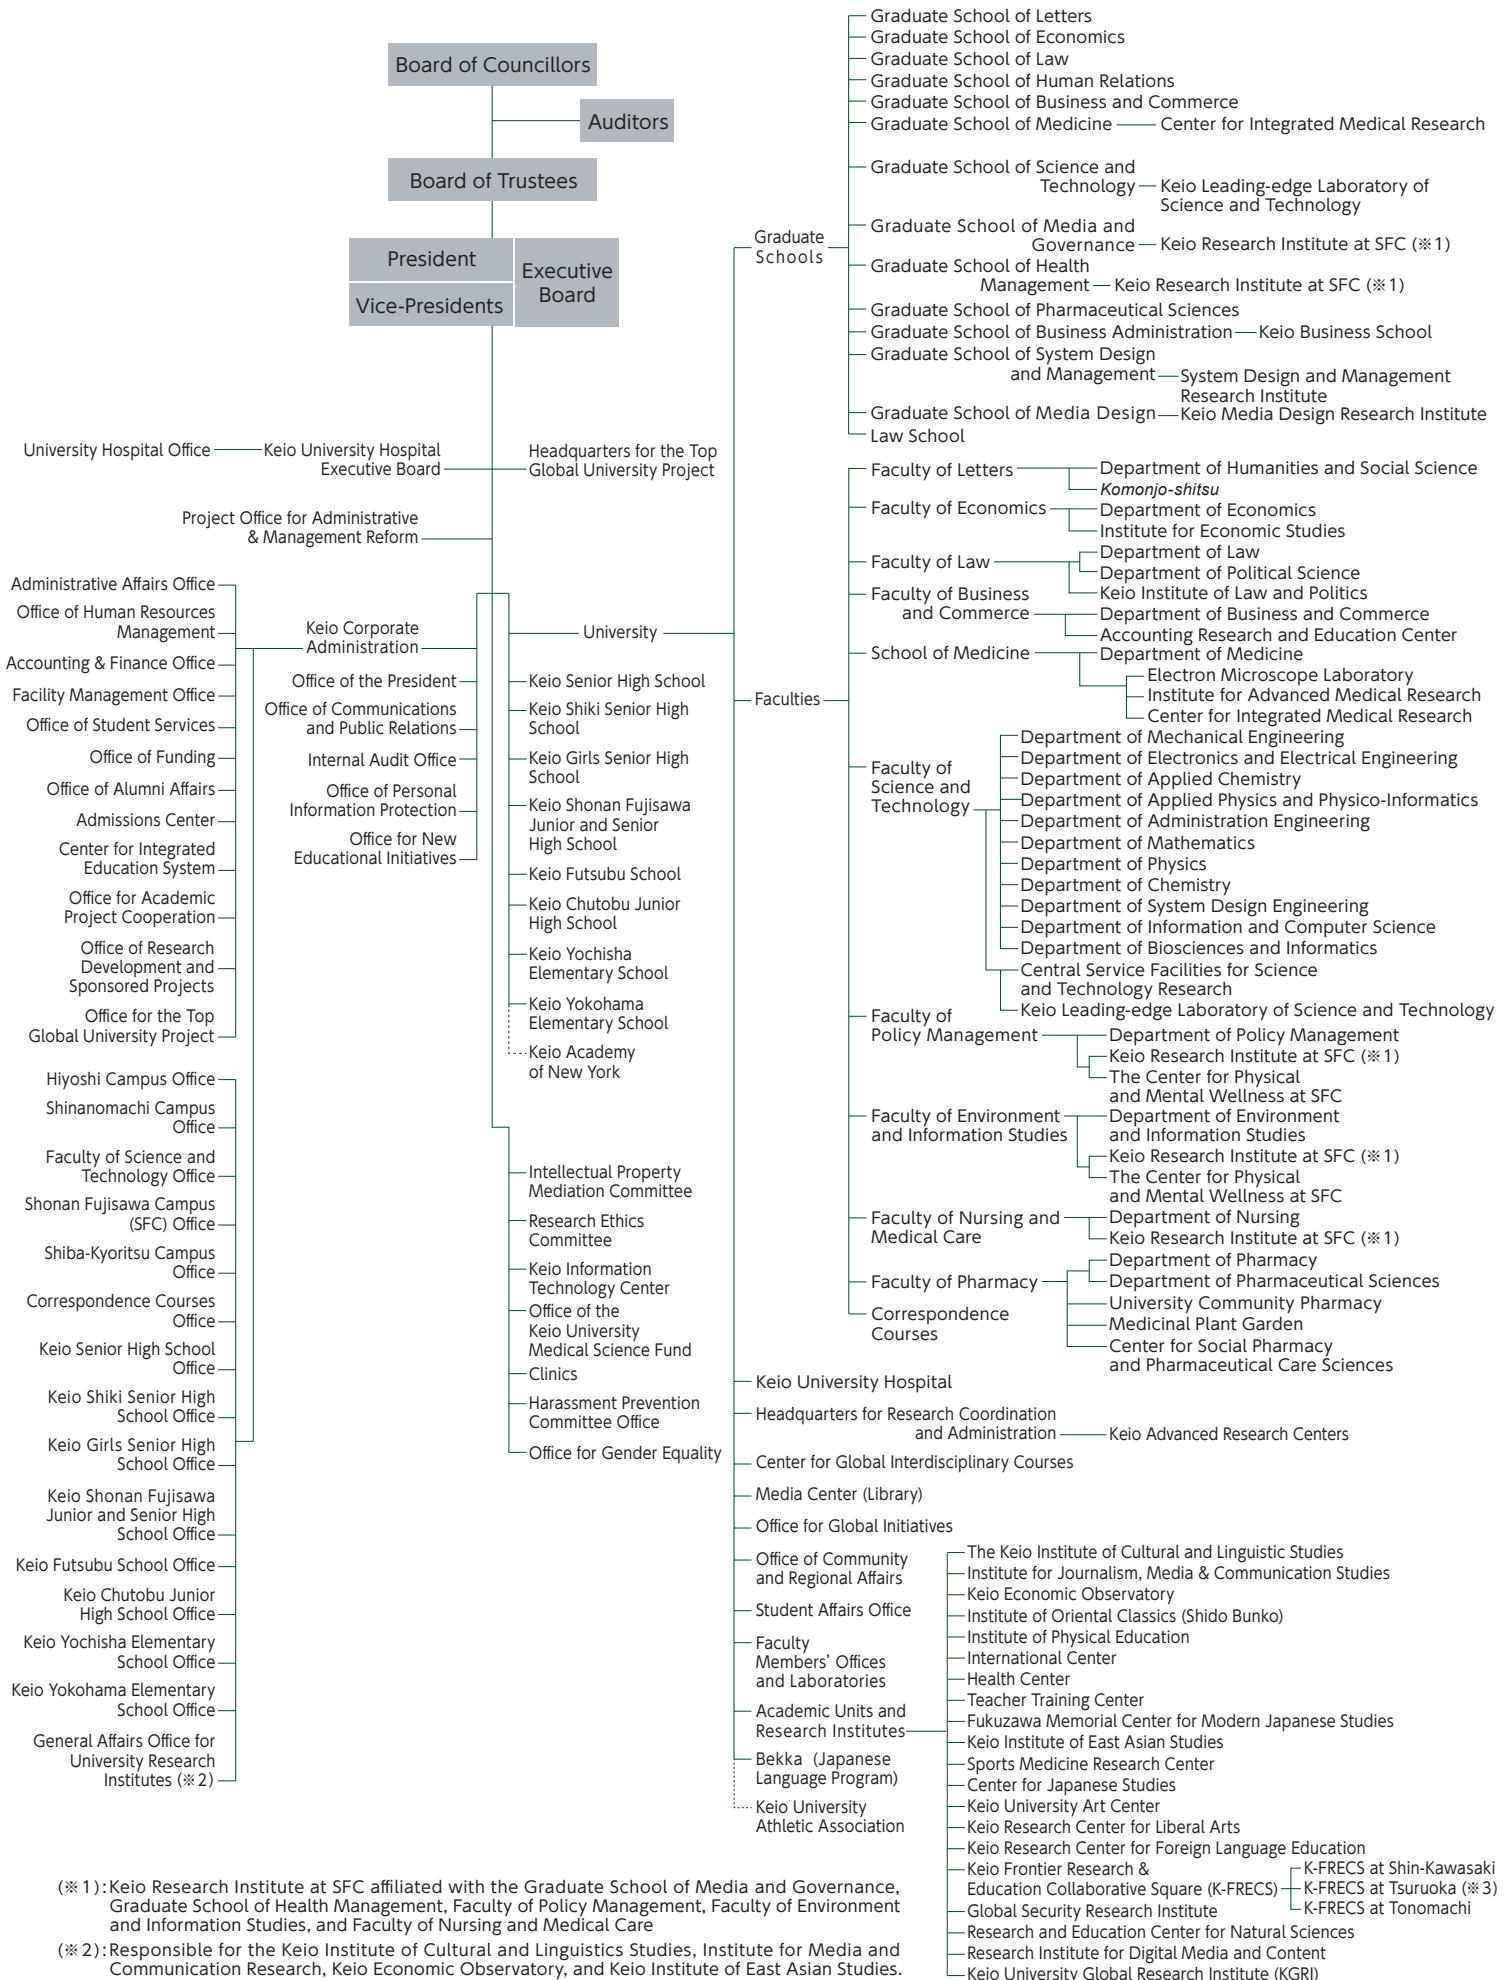

Keio University Organizational Chart

(※ 1): Keio Research Institute at SFC affiliated with the Graduate School of Media and Governance, Graduate School of Health Management, Faculty of Policy Management, Faculty of Environment and Information Studies, and Faculty of Nursing and Medical Care

(※ 2): Responsible for the Keio Institute of Cultural and Linguistics Studies, Institute for Media and Communication Research, Keio Economic Observatory, and Keio Institute of East Asian Studies.

(※ 3): Institute of Advanced Biosciences established.