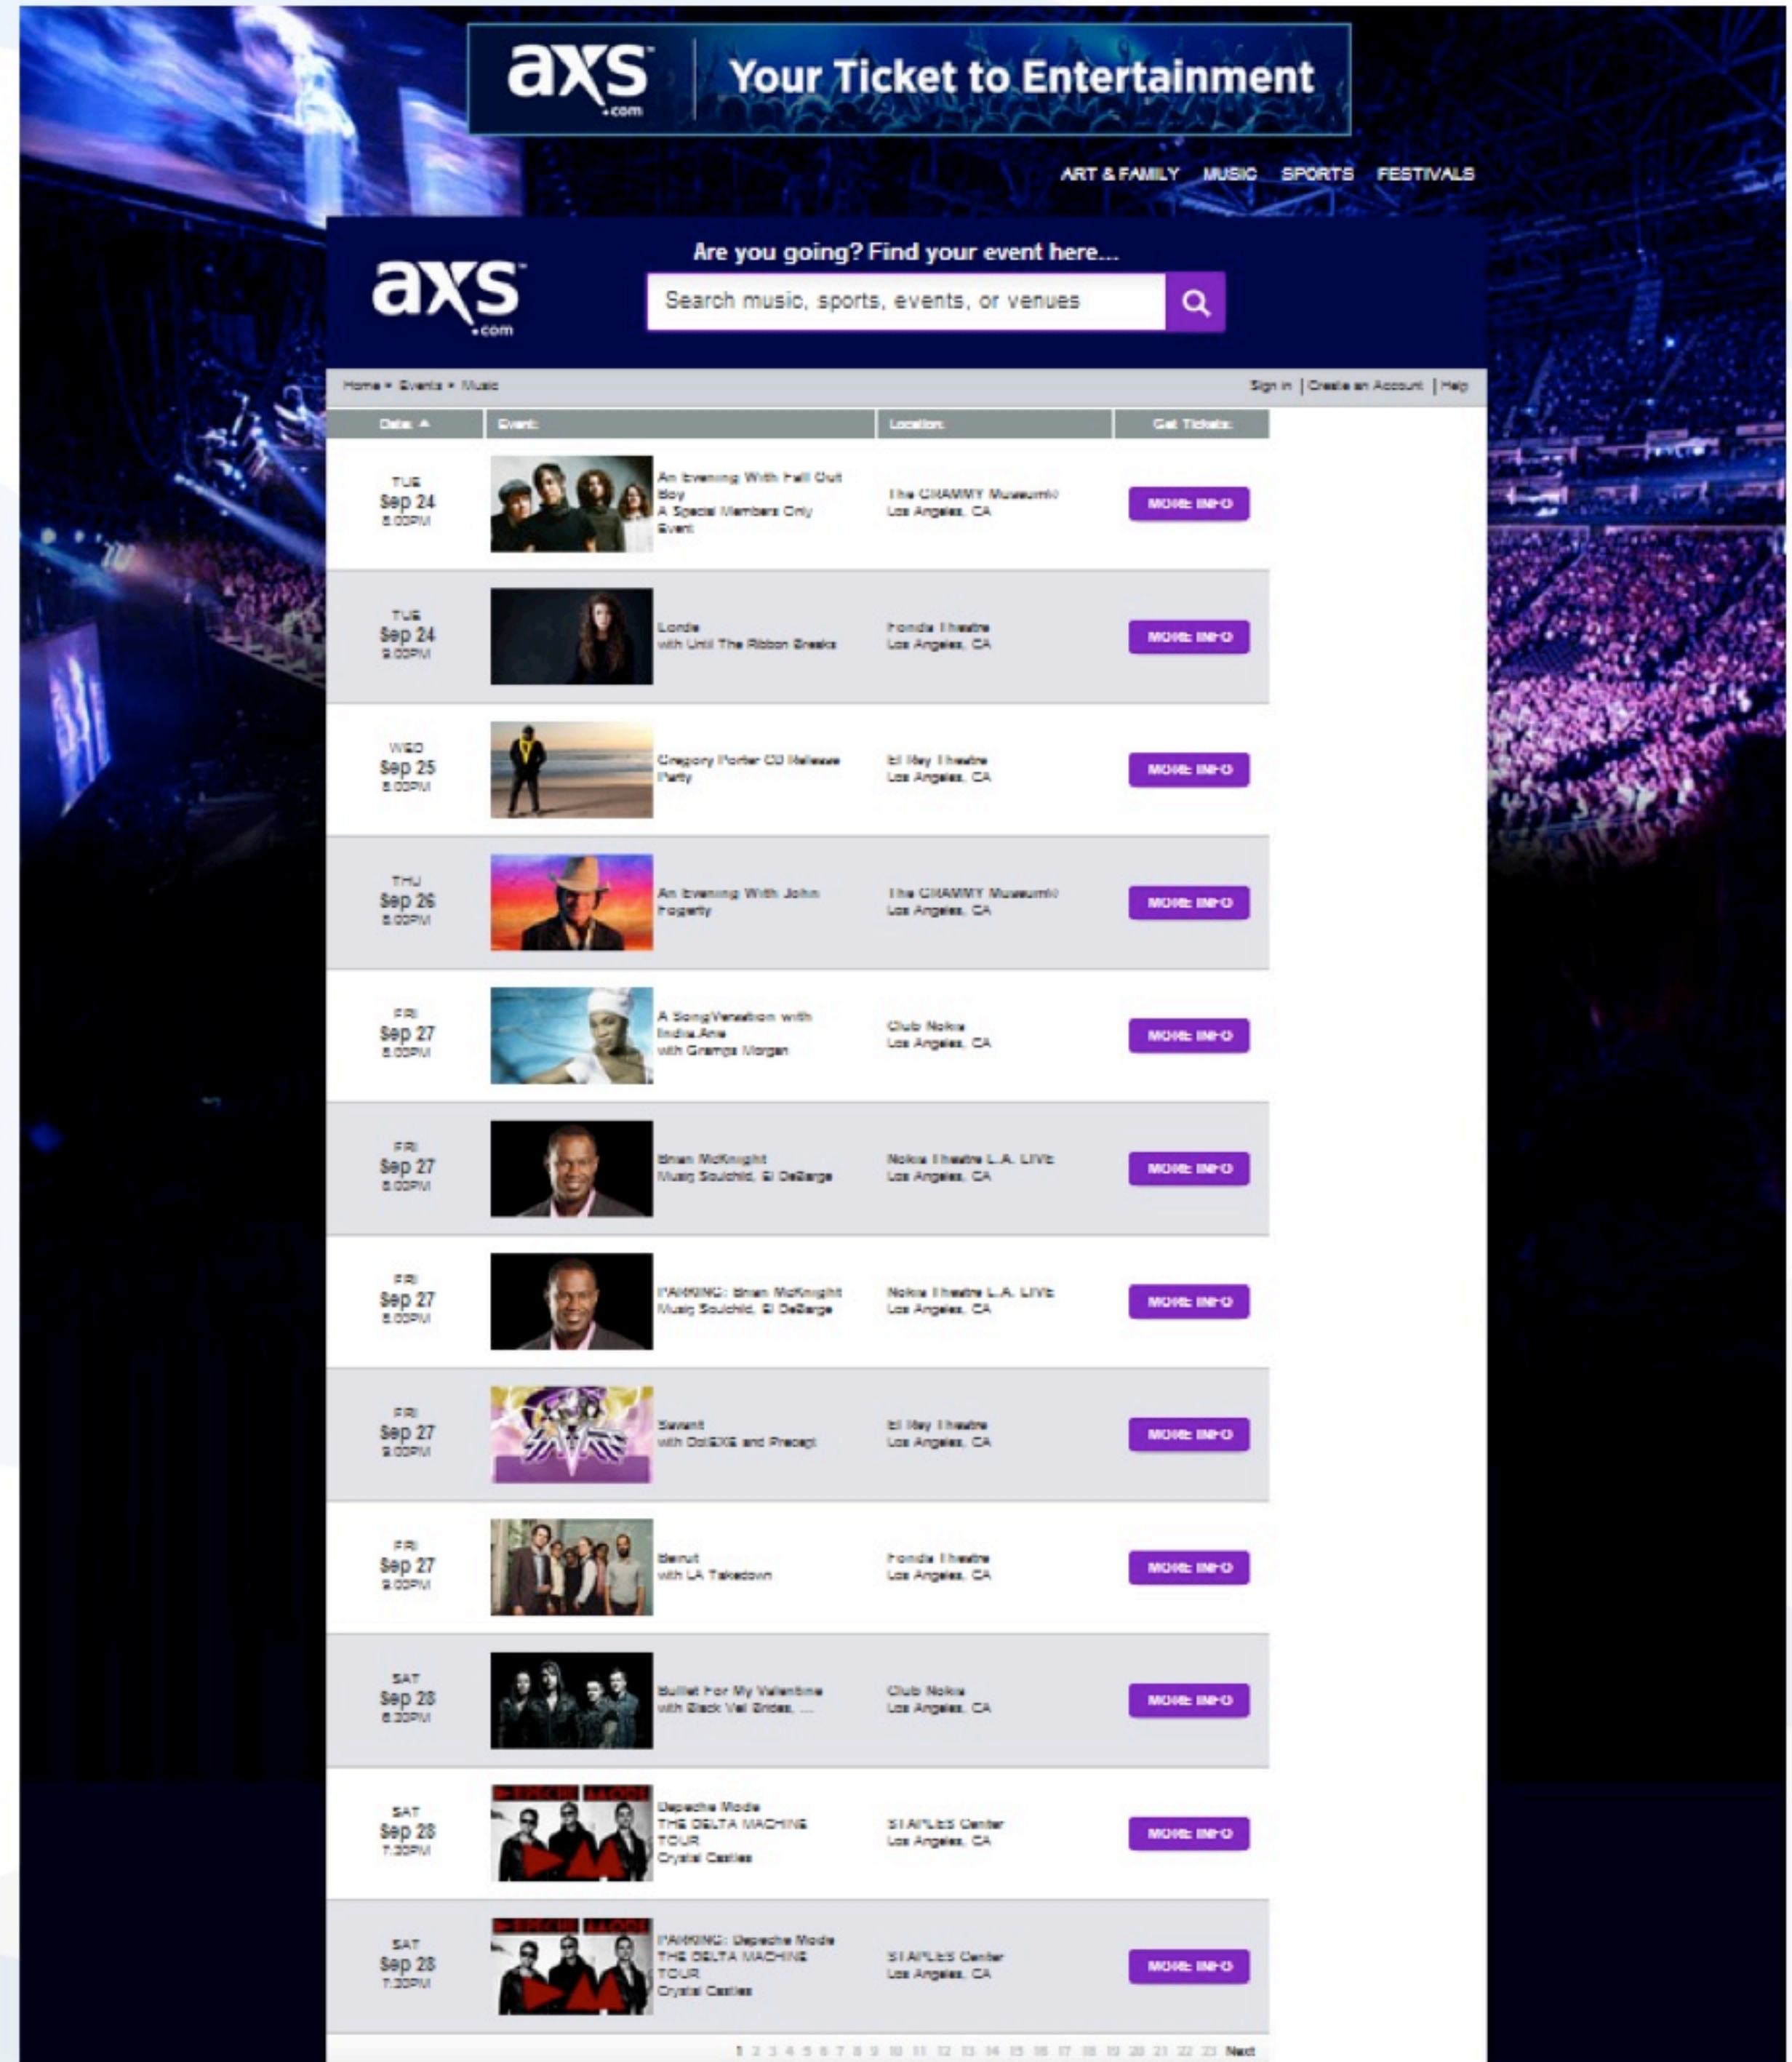

Site Takeover Skin

Skin Width:
1474 pixels

Skin Left Gutter:
257 pixels

Skin Right Gutter:
257 pixels

Skin Length:
1080 pixels (Recommended)

Skin max file size:
125K

Page Content:
960 pixels

Mobile Web - Interstitial