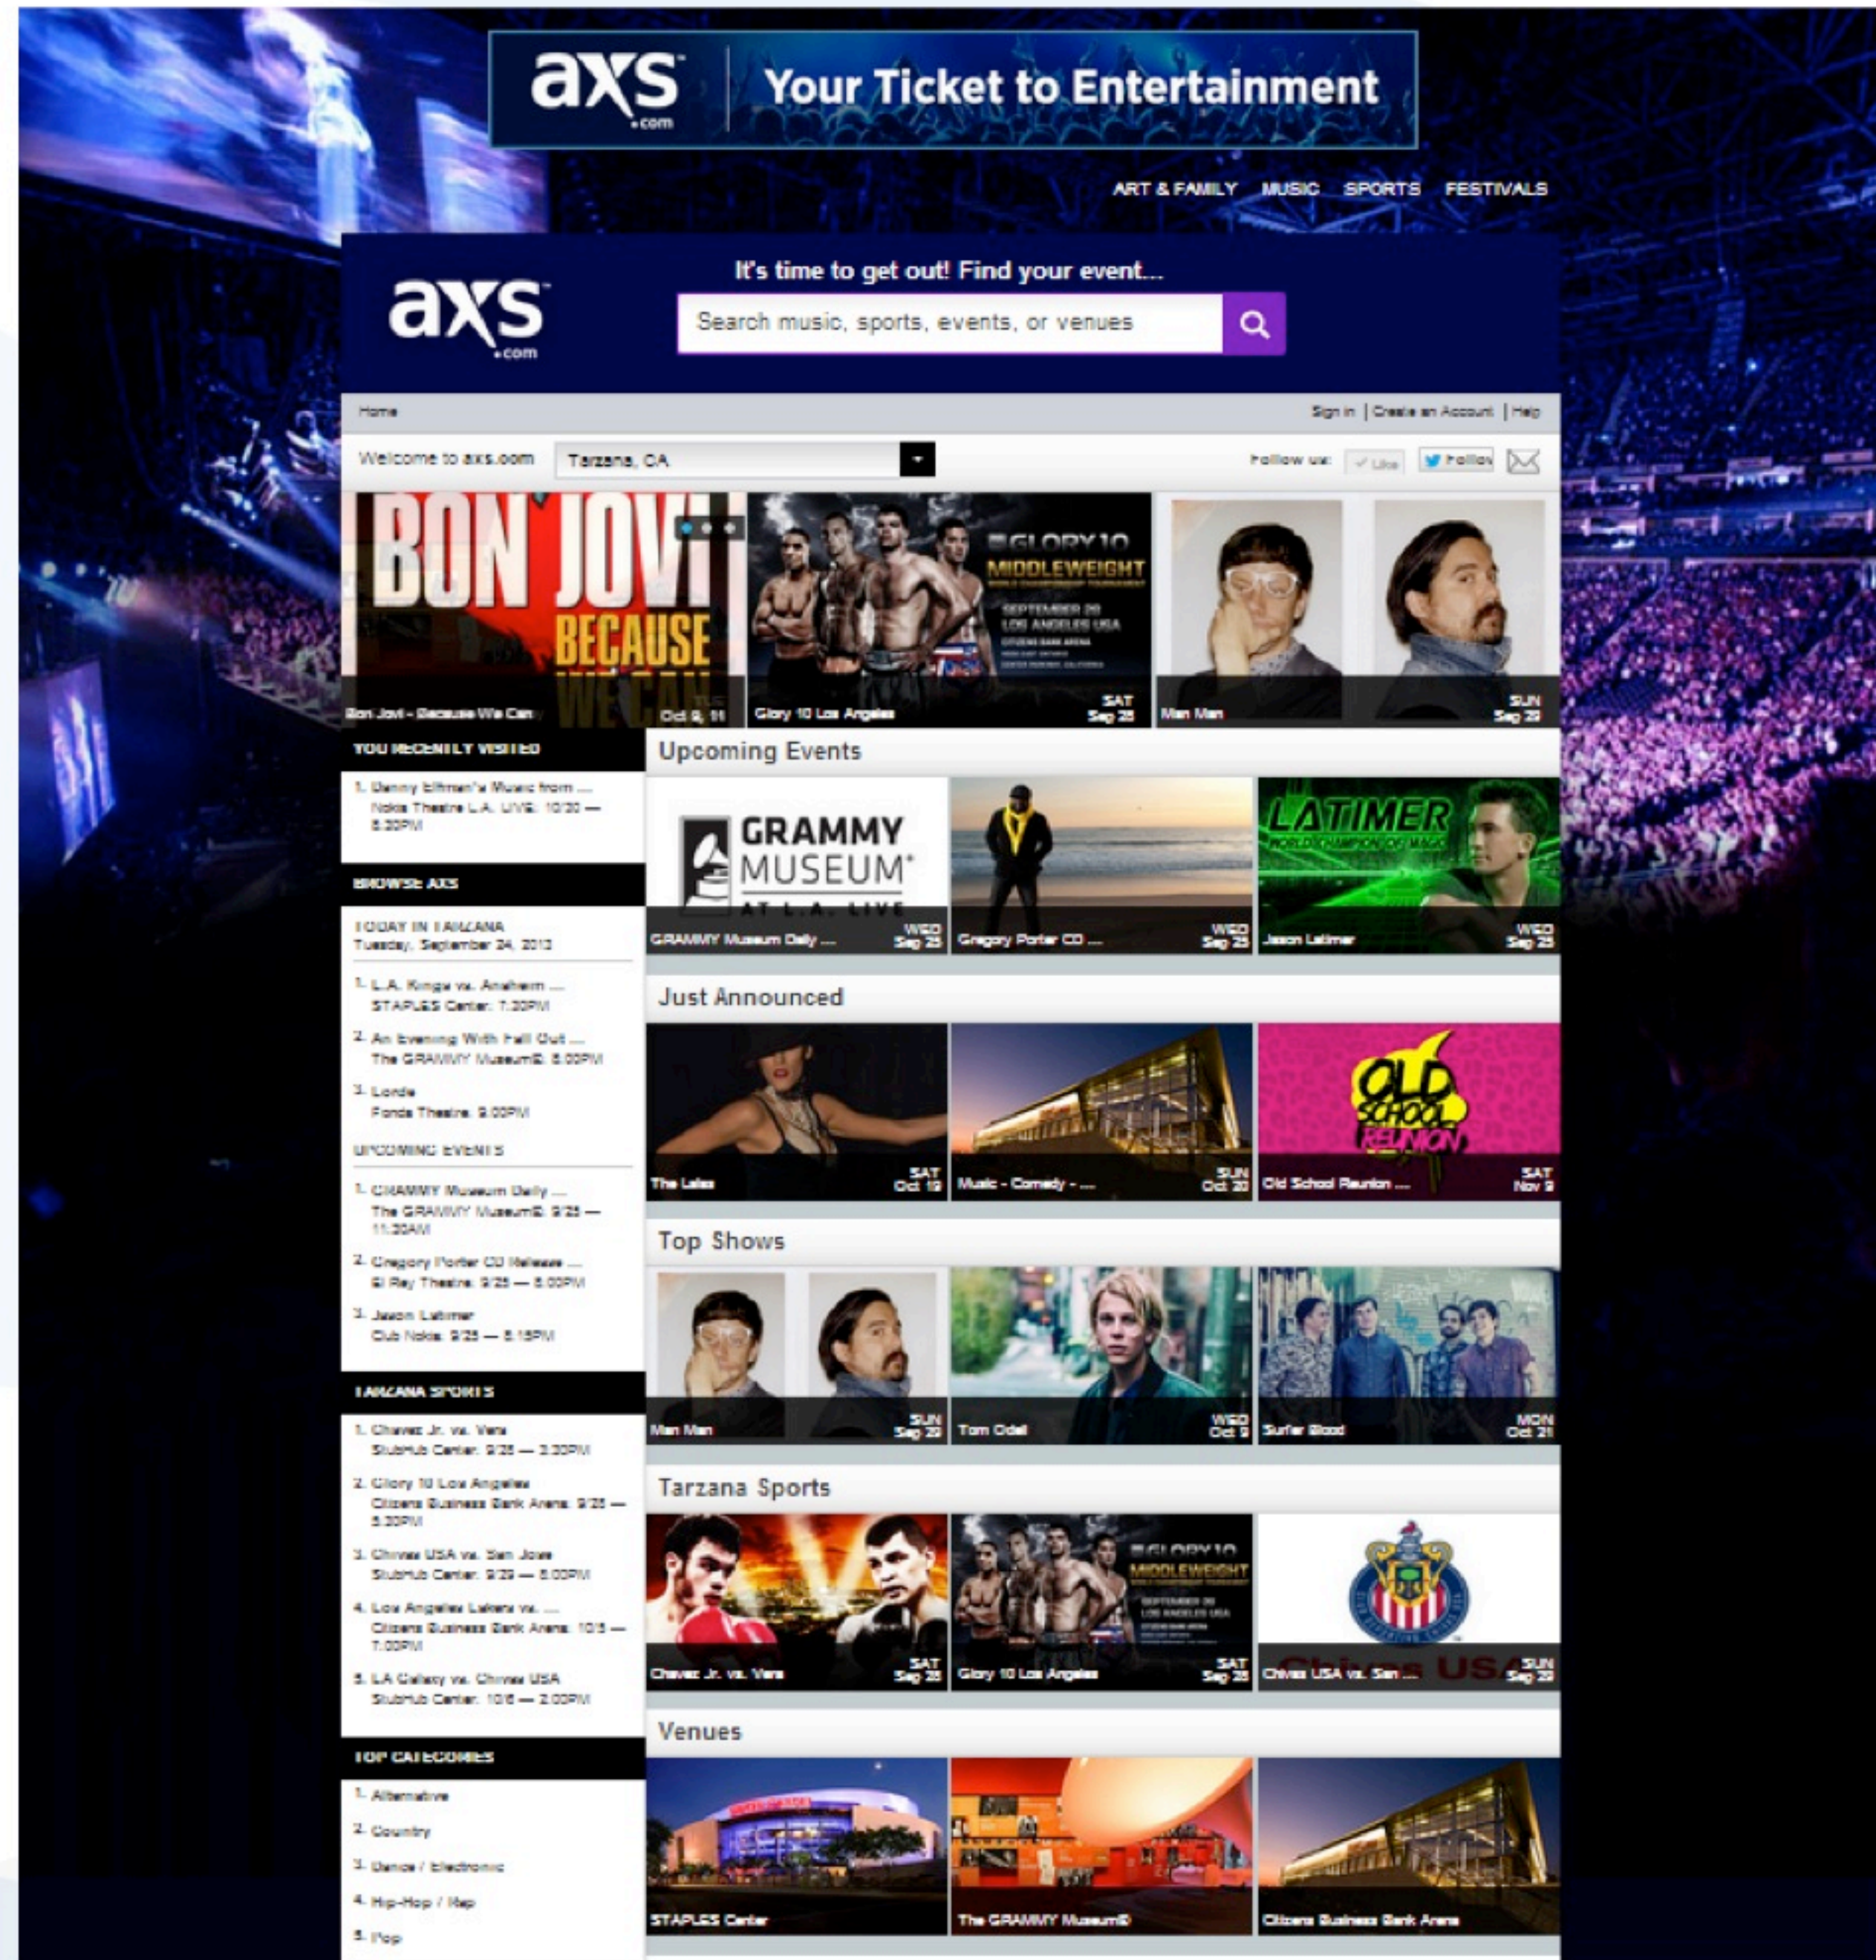

Site Takeover Skin

Skin Width:
1474 pixels

Skin Left Gutter:
257 pixels

Skin Right Gutter:
257 pixels

Skin Length:
1080 pixels (Recommended)

Skin max file size:
125K

Page Content:
960 pixels

Mobile Web - Interstitial