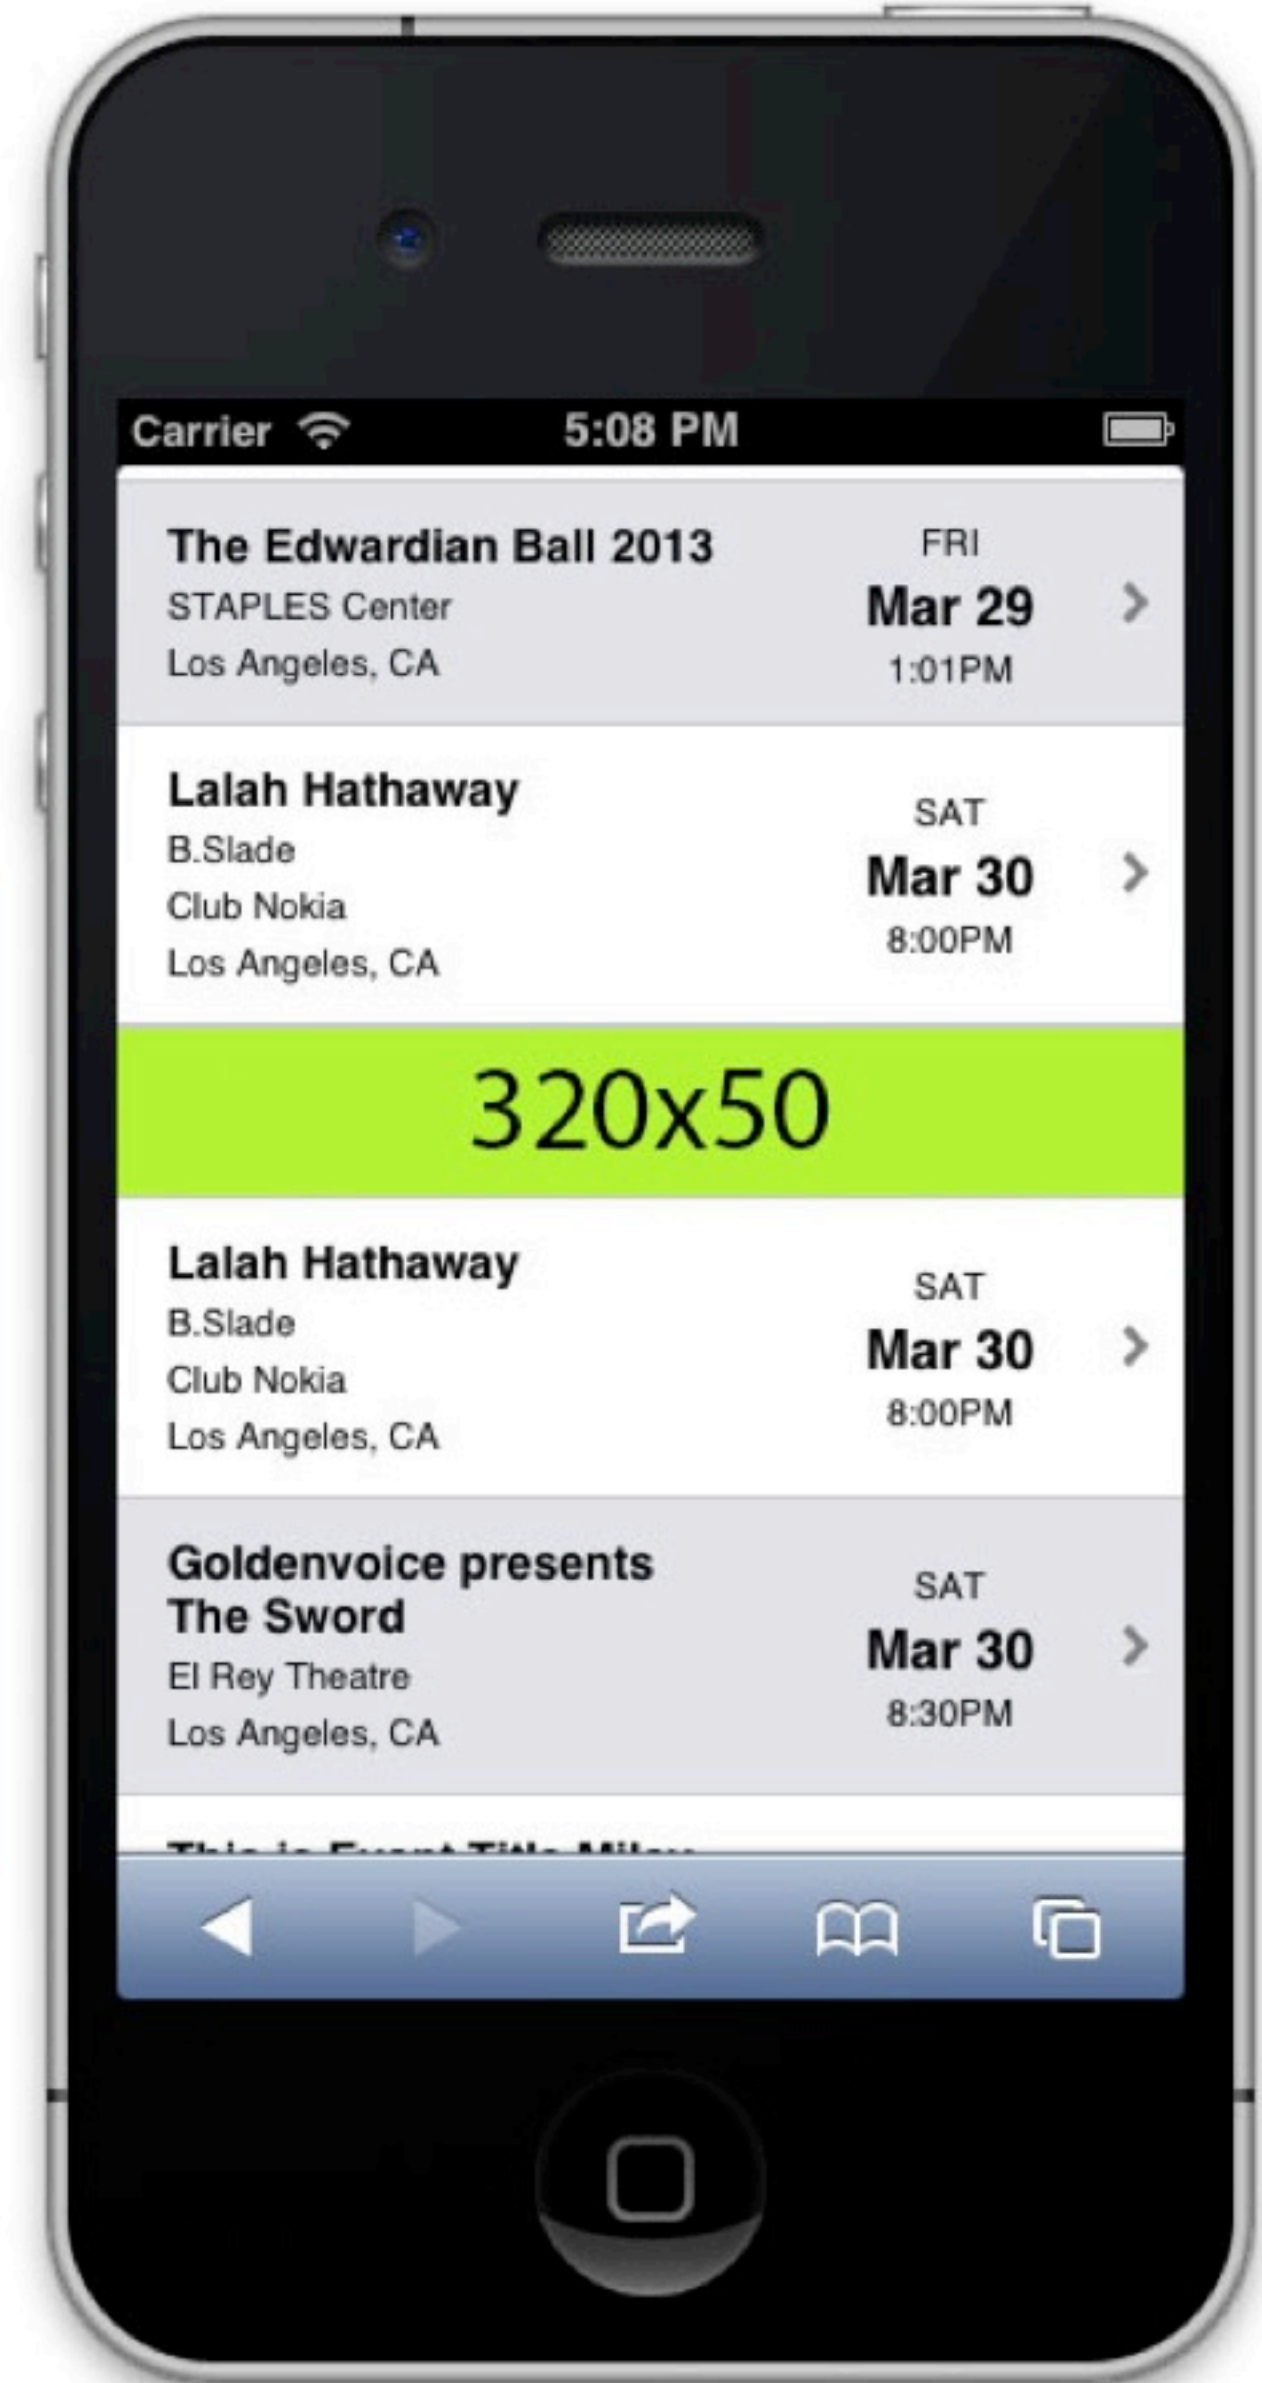

Mobile Web - Wide Banner

Unit Dimensions:

320px x 50px

Max File Size:

15k

File Types:

jpg, gif, png

Submission Lead Time:

3 business days