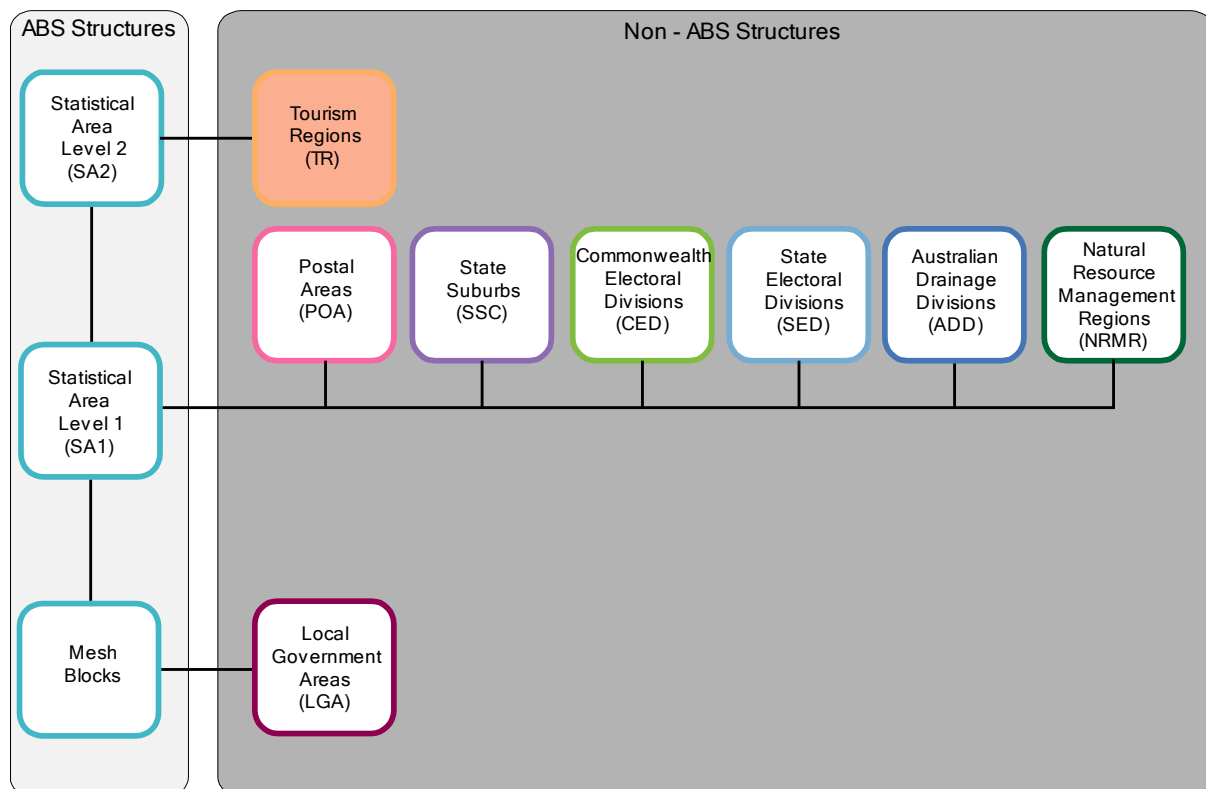

TOURISM REGIONS

How do TRs fit into the Australian Statistical Geography Standard?

Tourism Regions (TRs) are a Non-ABS Structure of the Australian Statistical Geography Standard (ASGS). Non-ABS Structures represent regions that are not defined or maintained by the ABS, but which are important to data users. TR boundaries are provided by Tourism Research Australia (TRA), part of the Australian Government Department of Resources, Energy and Tourism.

The diagram below shows the relationship of TRs to the other Non-ABS Structures and the main (SA1-4) structure of the ASGS. TRs are approximated by aggregates of whole Statistical Areas Level 2 (SA2).

Diagram 1: ASGS Non-ABS Structures