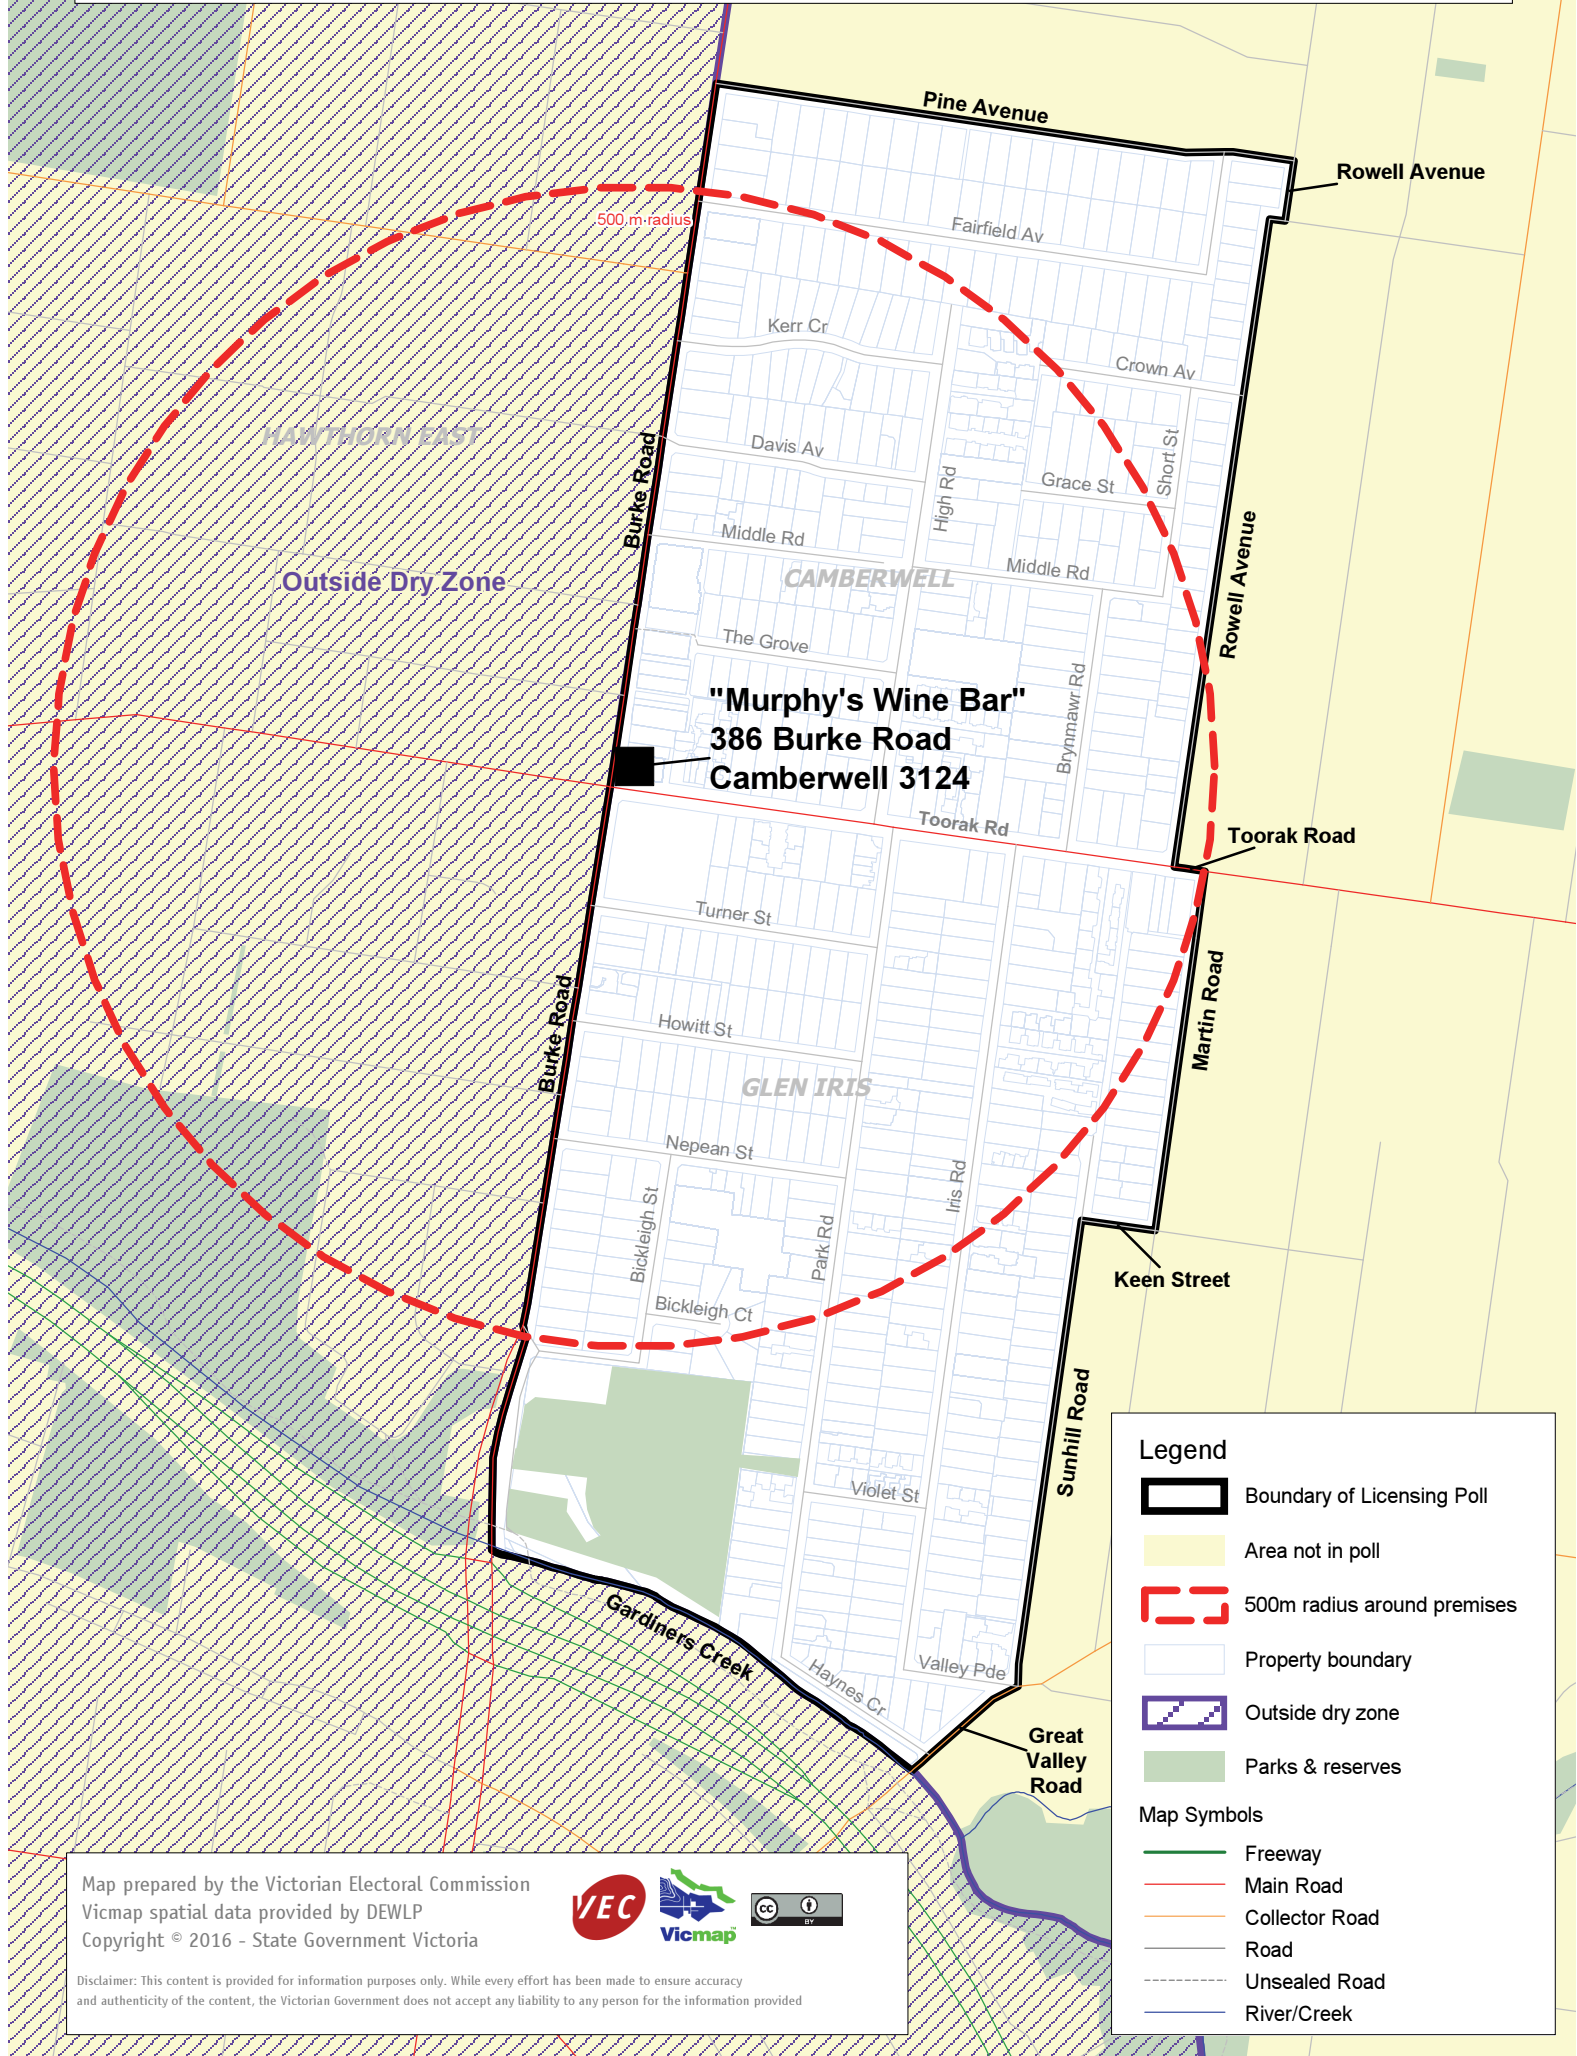

Boundaries for Liquor Licensing Poll in respect of licence application "Murphy's Wine Bar"
386 Burke Rd, Camberwell 3124
(Electors: 1,421)

Map prepared by the Victorian Electoral Commission
 Vicmap spatial data provided by DEWLP
 Copyright © 2016 - State Government Victoria