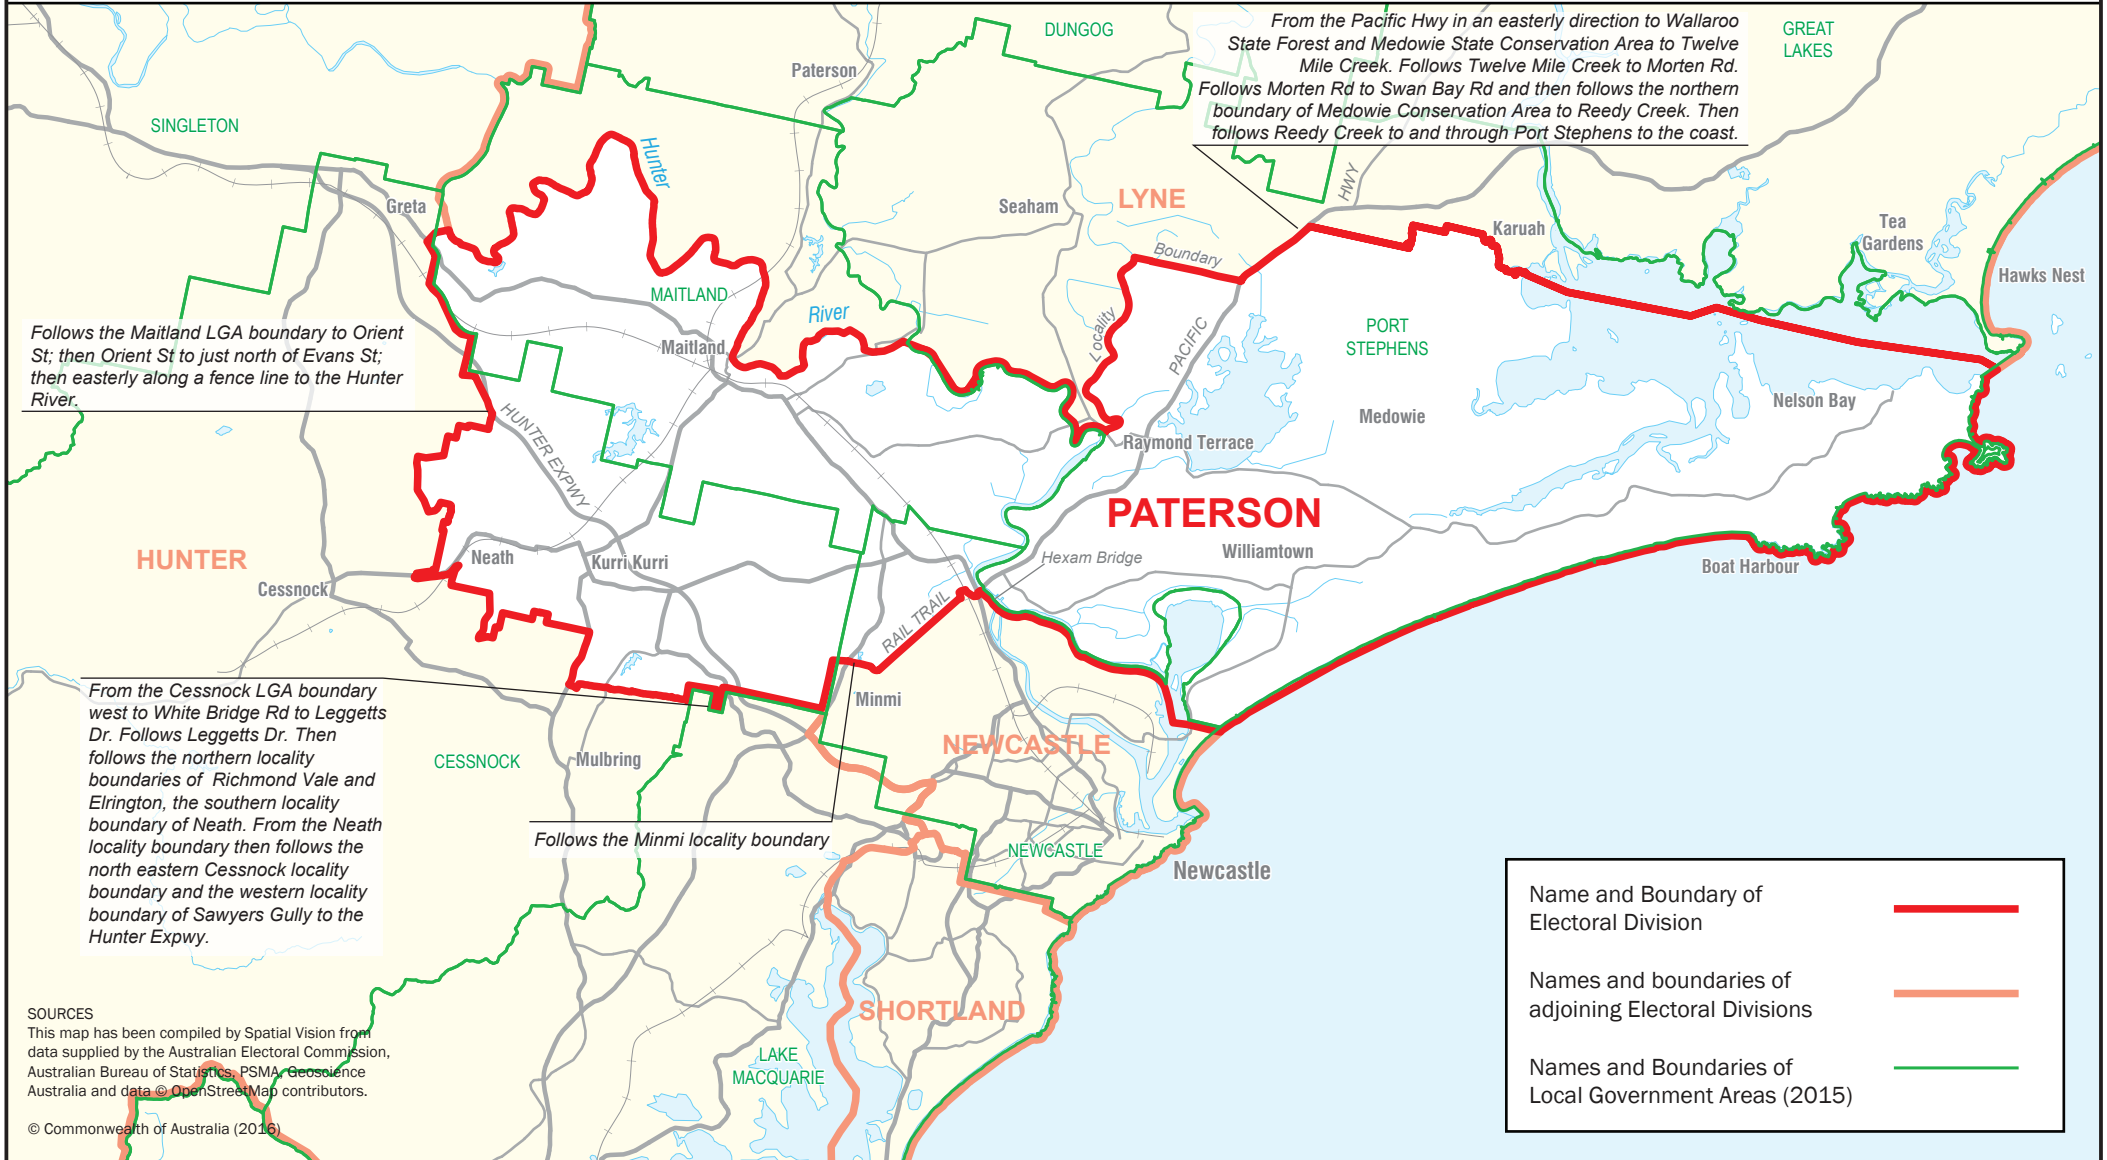

February 2016
**MAP OF THE FEDERAL
 ELECTORAL DIVISION OF
 PATERSON**

0 10 km

SOURCES
 This map has been compiled by Spatial Vision from data supplied by the Australian Electoral Commission, Australian Bureau of Statistics, PSMA, Geoscience Australia and data © OpenStreetMap contributors.