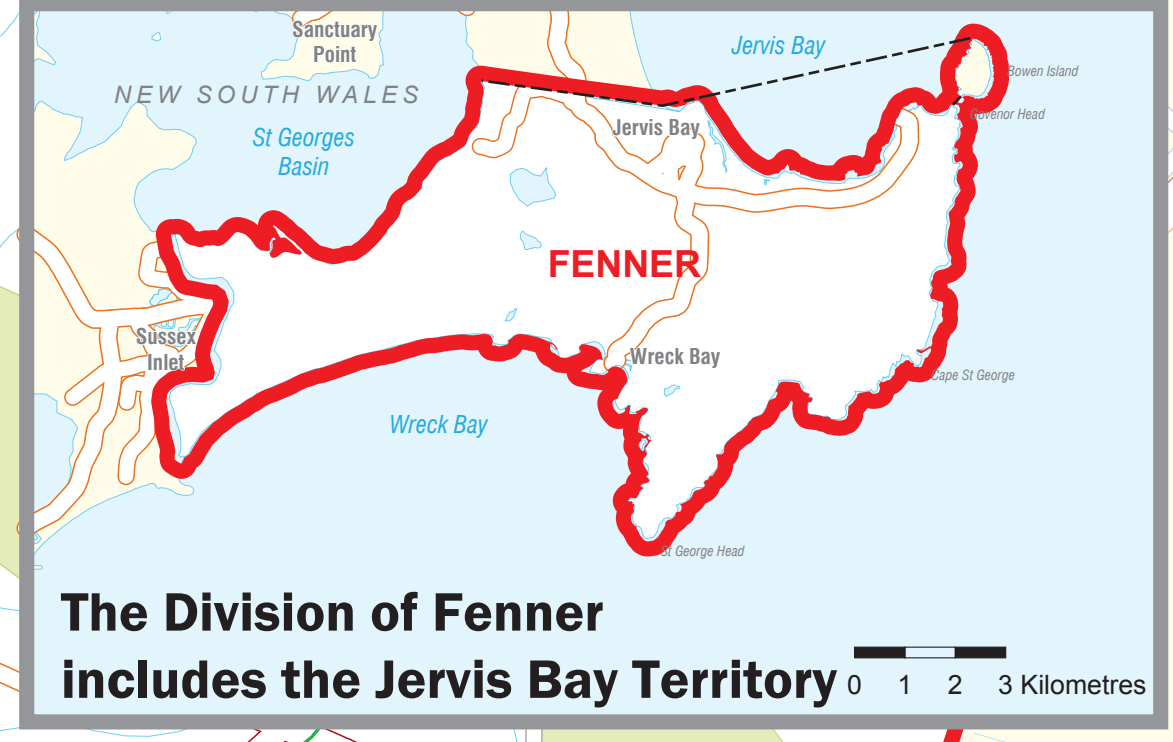

FENNER

Names and Boundary of
Electoral Division

Names and Boundary of
adjoining Electoral Division

Names and Boundaries of
ACT Districts (2015)

FENNER

CANBERRA

HALL

AUSTRALIAN MAP GRID (UTM) Zone 56

NEW
SOUTH
WALES

JACKA

MONCRIEFF

BONNER

FORDE

AMAROO

NGUNNAWAL

NICHOLLS

GUNGALIN

GUNGALIN

PALMERSTON

THROSBY

DUNLOP

FRASER

CHARWOOD

SPENCE

FLYNN

MELBA

EVATT

GIRALANG

CRACE

FENNER

FRANKLIN

HARRISON

MACGREGOR

LATHAM

FLOREY
BELCONNEN

MCKELLAR

LAWSON

KALEEN

MITCHELL

HOLT

HIGGINS

SCULLIN

PAGE

BELCONNEN

BRUCE

LYNEHAM

WATSON

HAWKER

WEETANGERA

MACQUARIE

BRUCE

DOWNER

HACKETT

COOK

ARANDA

COOK

ARANDA

O'CONNOR

DICKSON
CANBERRA CENTRAL

HACKETT

AINSLIE

TURNER

BRADDON

MOULT AINSLIE NATURE RESERVE

STROMLO

STROMLO

MOLONGLO VALLEY

CANBERRA

ACTON

CITY

REID

CAMPBELL

AUSTRALIAN
CAPITAL TERRITORY

The Division of Fenner
includes the Jervis Bay Territory