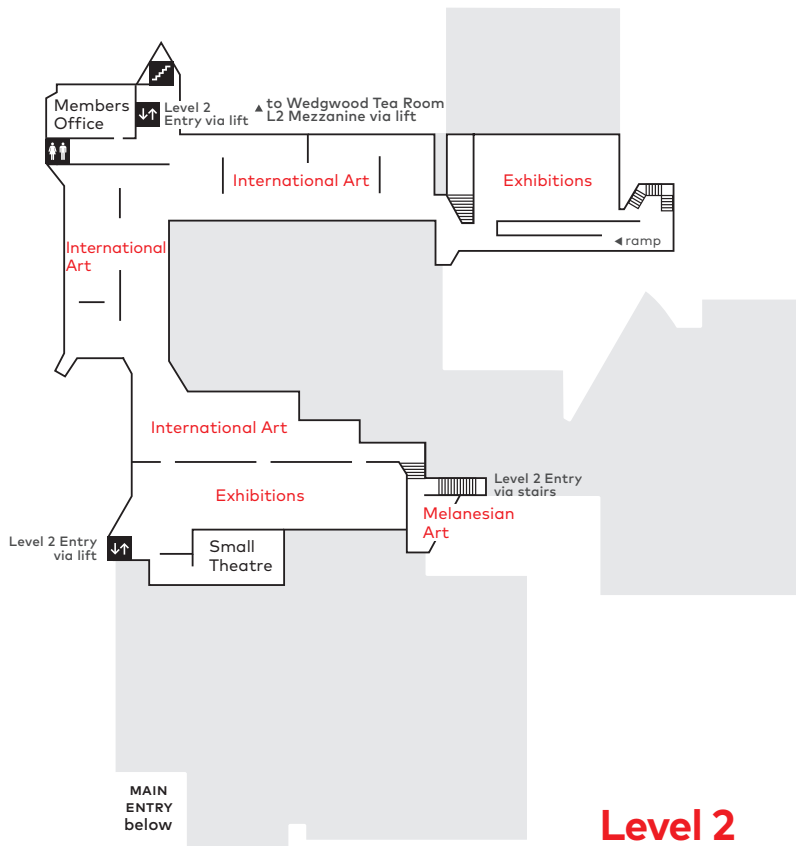

Level 1

Lake Burley Griffin

Queen Elizabeth Terrace

NGA

Contemporary

Open Wed-Sun

10am-5pm

High Court

Sculpture
Garden

Parkes Place East

NGA

5 min