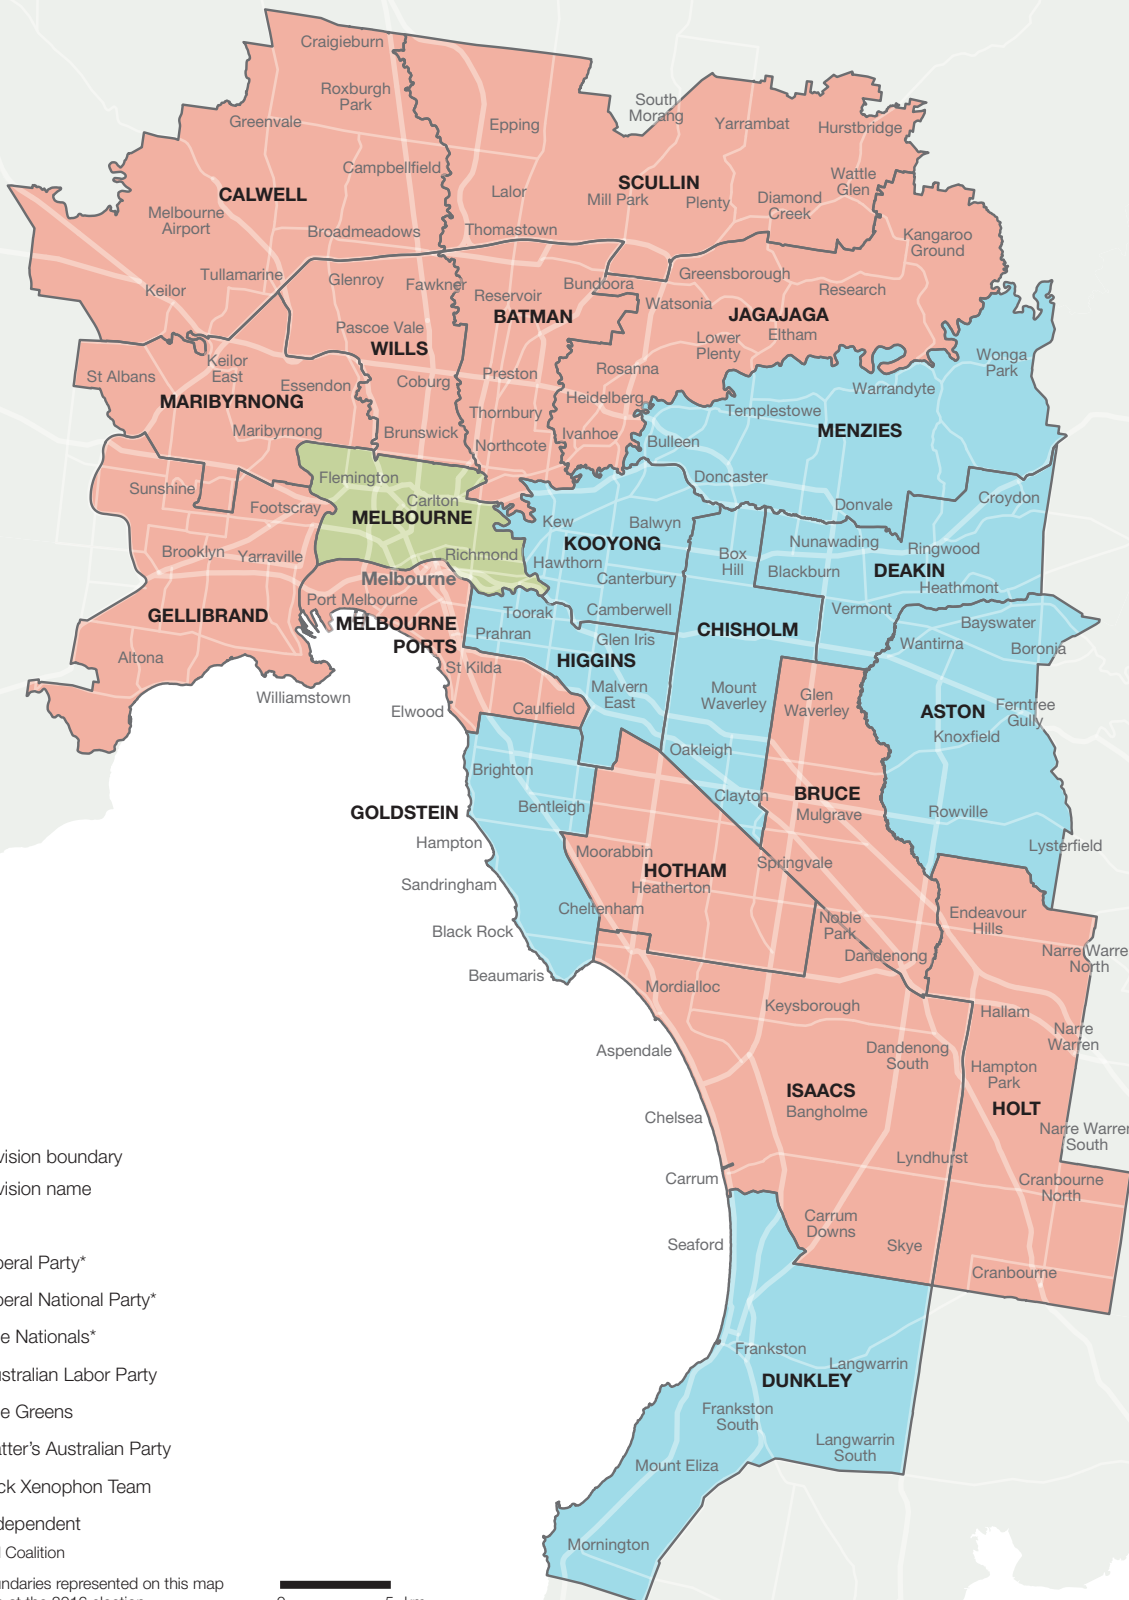

2016 federal election Results Map

VICTORIA

Key
 — Division boundary
DURACK Division name

- Party**
- Liberal Party*
 - Liberal National Party*
 - The Nationals*
 - Australian Labor Party
 - The Greens
 - Katter's Australian Party
 - Nick Xenophon Team
 - Independent

* Liberal/National Coalition

The electoral boundaries represented on this map are those in place at the 2016 election.

0 50 km

TASMANIA

2016 federal election Results Map

VICTORIA

Melbourne Surrounds

2016 federal election Results Map

Melbourne Urban

VICTORIA

- Key**
-  Division boundary
 - DURACK** Division name
 - Party**
 -  Liberal Party*
 -  Liberal National Party*
 -  The Nationals*
 -  Australian Labor Party
 -  The Greens
 -  Katter's Australian Party
 -  Nick Xenophon Team
 -  Independent

* Liberal/National Coalition

The electoral boundaries represented on this map are those in place at the 2016 election.

0 5 km