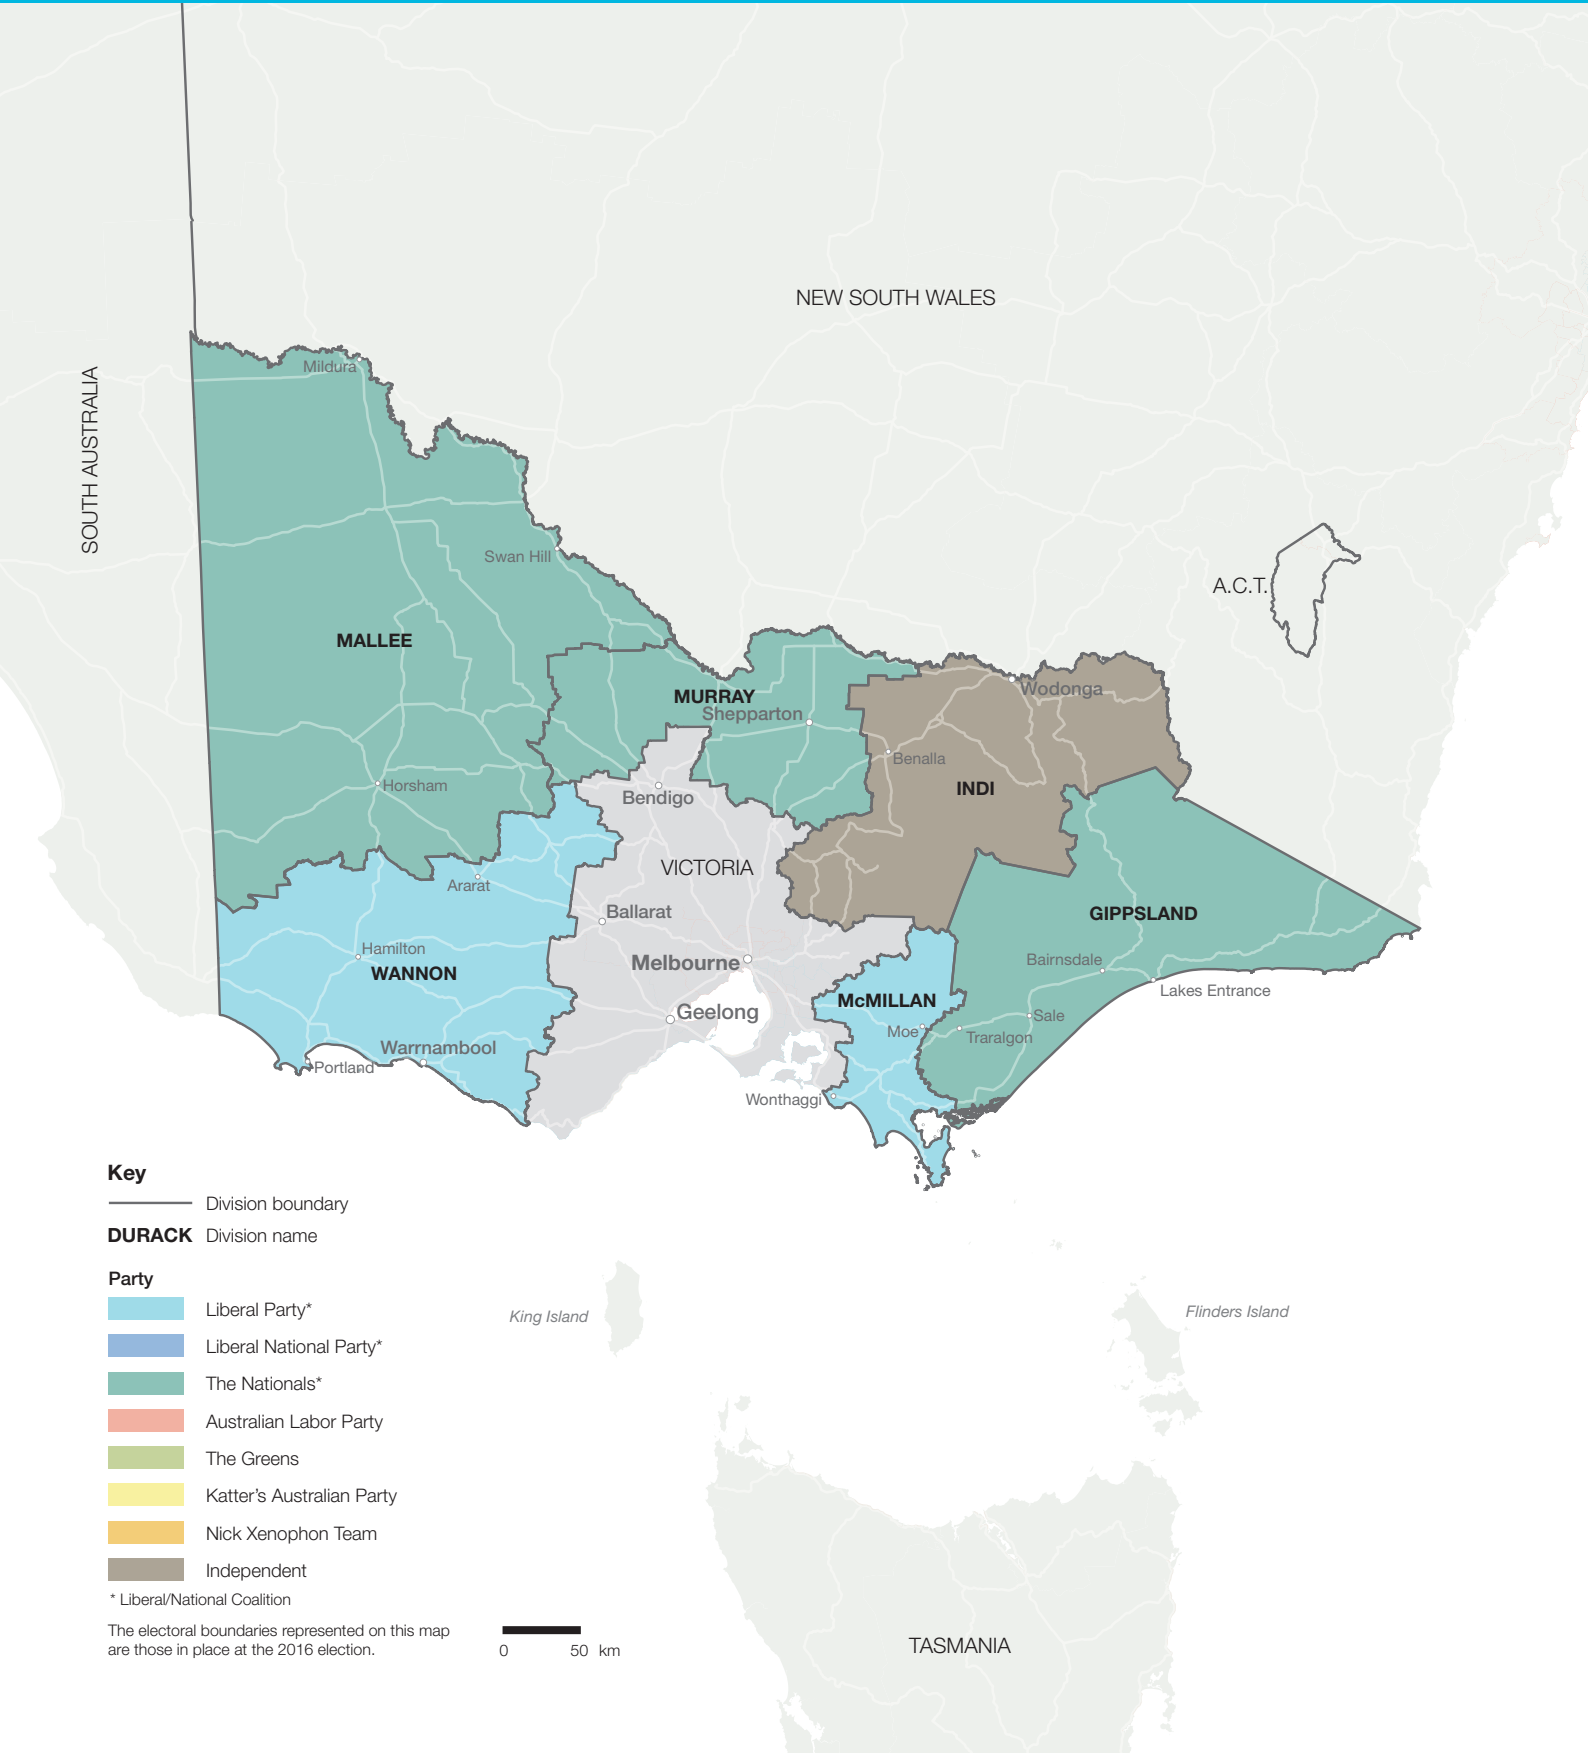

2016 federal election Results Map

VICTORIA

Key
 — Division boundary
DURACK Division name

- Party**
- Liberal Party*
 - Liberal National Party*
 - The Nationals*
 - Australian Labor Party
 - The Greens
 - Katter's Australian Party
 - Nick Xenophon Team
 - Independent

* Liberal/National Coalition

The electoral boundaries represented on this map are those in place at the 2016 election.

0 50 km

TASMANIA

2016 federal election Results Map

VICTORIA

Melbourne Surrounds

2016 federal election Results Map

Melbourne Urban

VICTORIA

- Key**
-  Division boundary
 - DURACK** Division name
 - Party**
 -  Liberal Party*
 -  Liberal National Party*
 -  The Nationals*
 -  Australian Labor Party
 -  The Greens
 -  Katter's Australian Party
 -  Nick Xenophon Team
 -  Independent

* Liberal/National Coalition

The electoral boundaries represented on this map are those in place at the 2016 election.

0 5 km