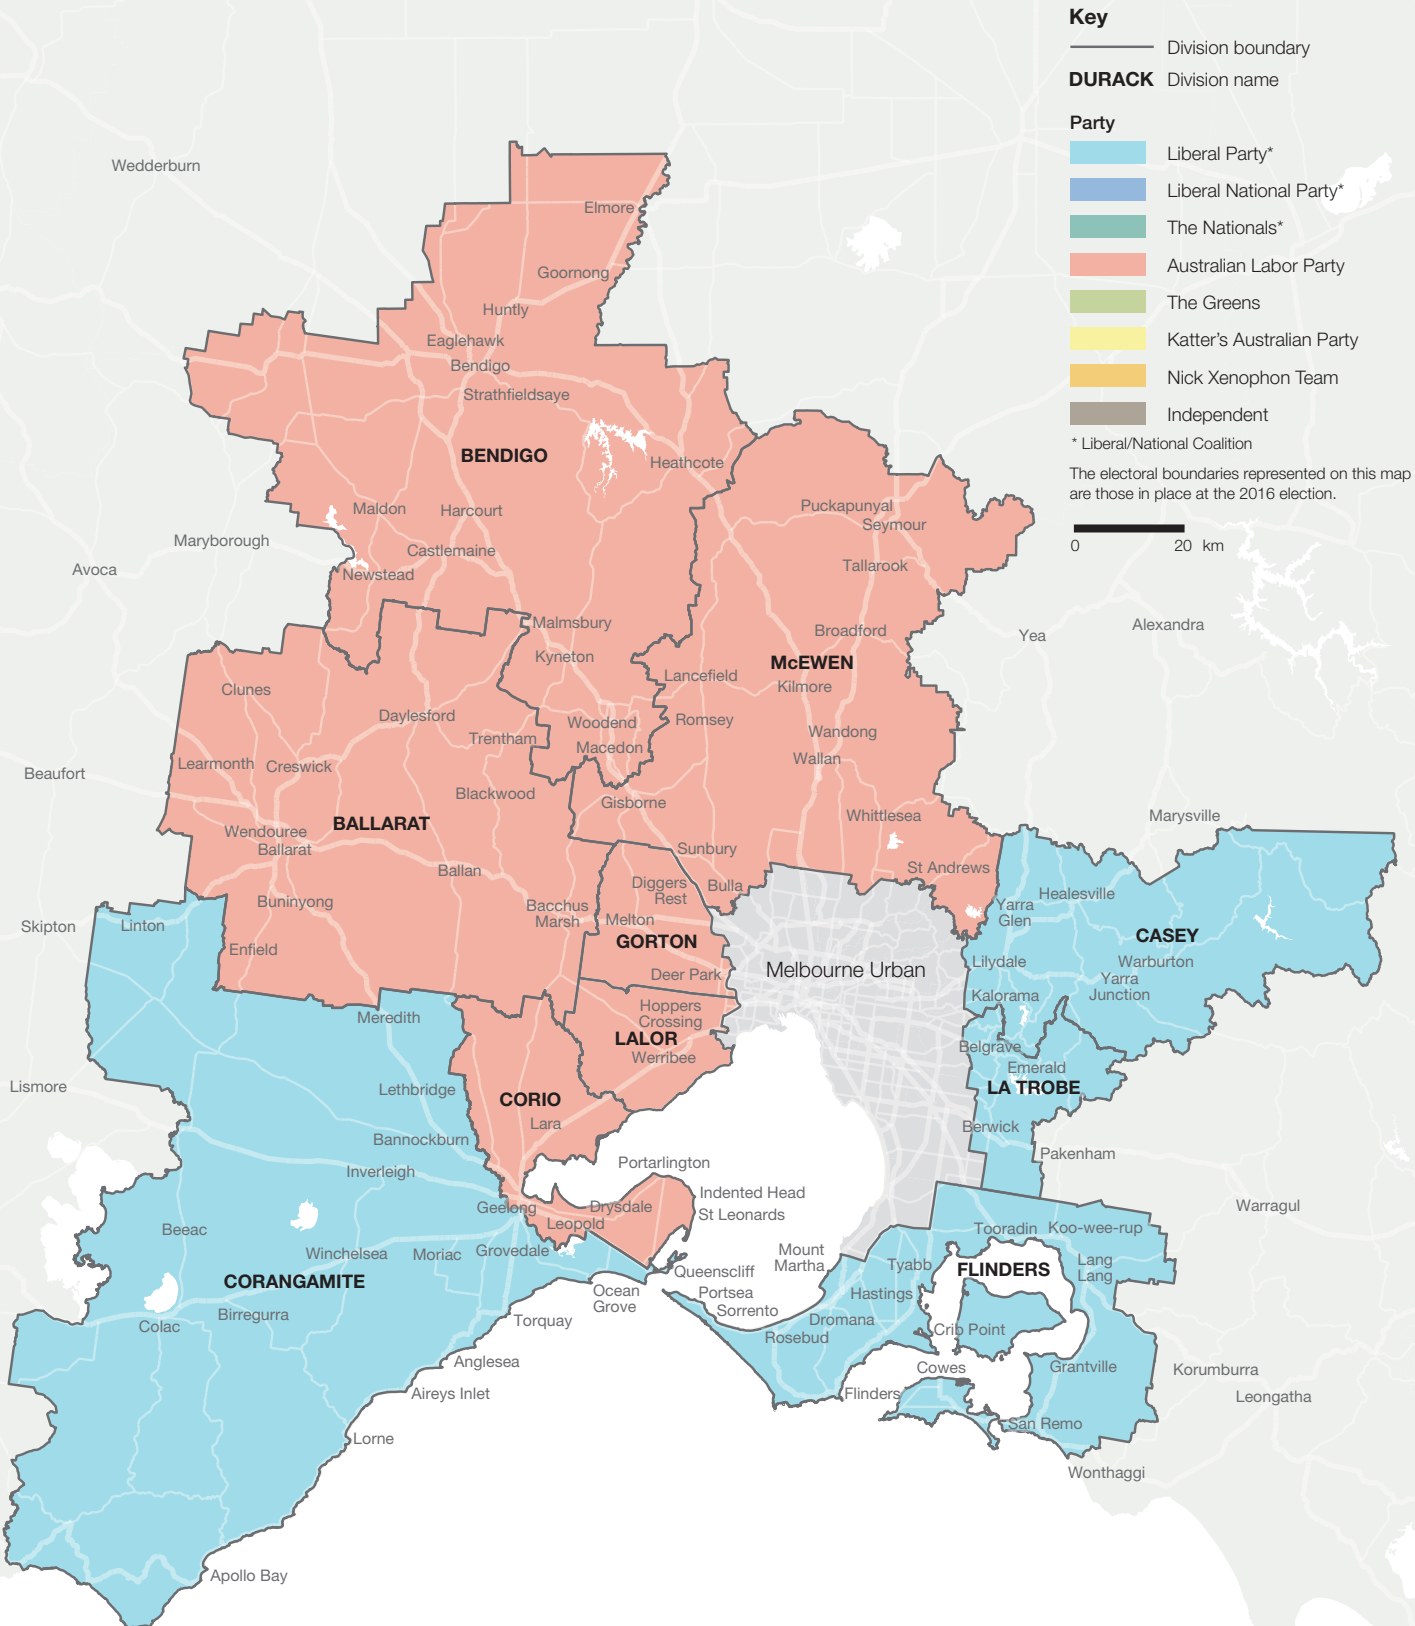

2016 federal election Results Map

VICTORIA

Key
 — Division boundary
DURACK Division name

- Party**
- Liberal Party*
 - Liberal National Party*
 - The Nationals*
 - Australian Labor Party
 - The Greens
 - Katter's Australian Party
 - Nick Xenophon Team
 - Independent

* Liberal/National Coalition

The electoral boundaries represented on this map are those in place at the 2016 election.

0 50 km

TASMANIA

2016 federal election Results Map

VICTORIA

Melbourne Surrounds

2016 federal election Results Map

Melbourne Urban

VICTORIA

- Key**
-  Division boundary
 - DURACK** Division name
 - Party**
 -  Liberal Party*
 -  Liberal National Party*
 -  The Nationals*
 -  Australian Labor Party
 -  The Greens
 -  Katter's Australian Party
 -  Nick Xenophon Team
 -  Independent

* Liberal/National Coalition

The electoral boundaries represented on this map are those in place at the 2016 election.

0 5 km