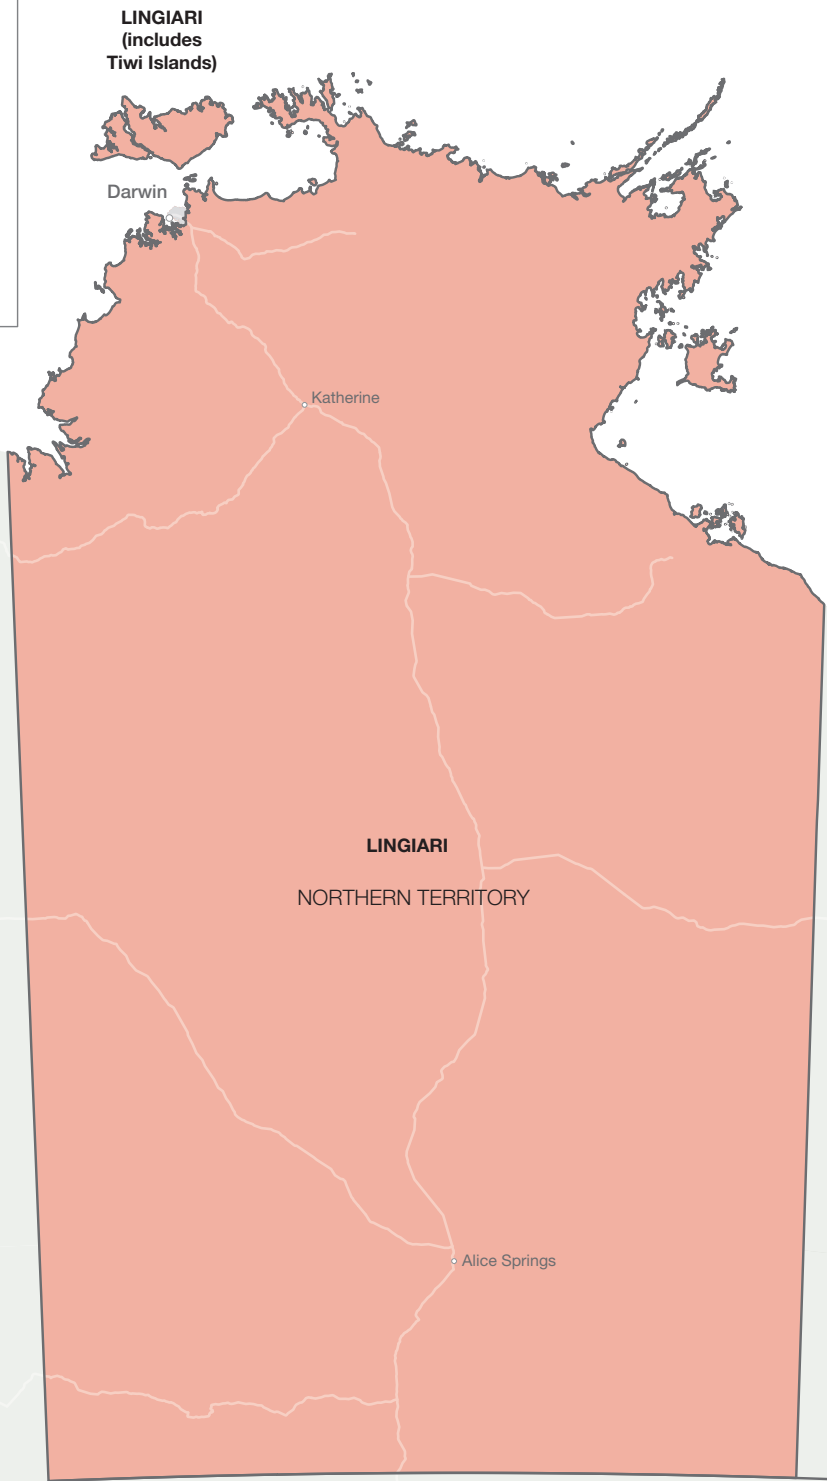

2016 federal election Results Map

NORTHERN TERRITORY

- Key**
- Division boundary
 - DURACK** Division name
- Party**
- Liberal Party*
 - Liberal National Party*
 - The Nationals*
 - Australian Labor Party
 - The Greens
 - Katter's Australian Party
 - Nick Xenophon Team
 - Independent

* Liberal/National Coalition

The electoral boundaries represented on this map are those in place at the 2016 election.

SOUTH AUSTRALIA

2016 federal election Results Map

NORTHERN TERRITORY

Darwin Urban

Key
 — Division boundary
DURACK Division name

- Party**
- Liberal Party*
 - Liberal National Party*
 - The Nationals*
 - Australian Labor Party
 - The Greens
 - Katter's Australian Party
 - Nick Xenophon Team
 - Independent

* Liberal/National Coalition

The electoral boundaries represented on this map are those in place at the 2016 election.