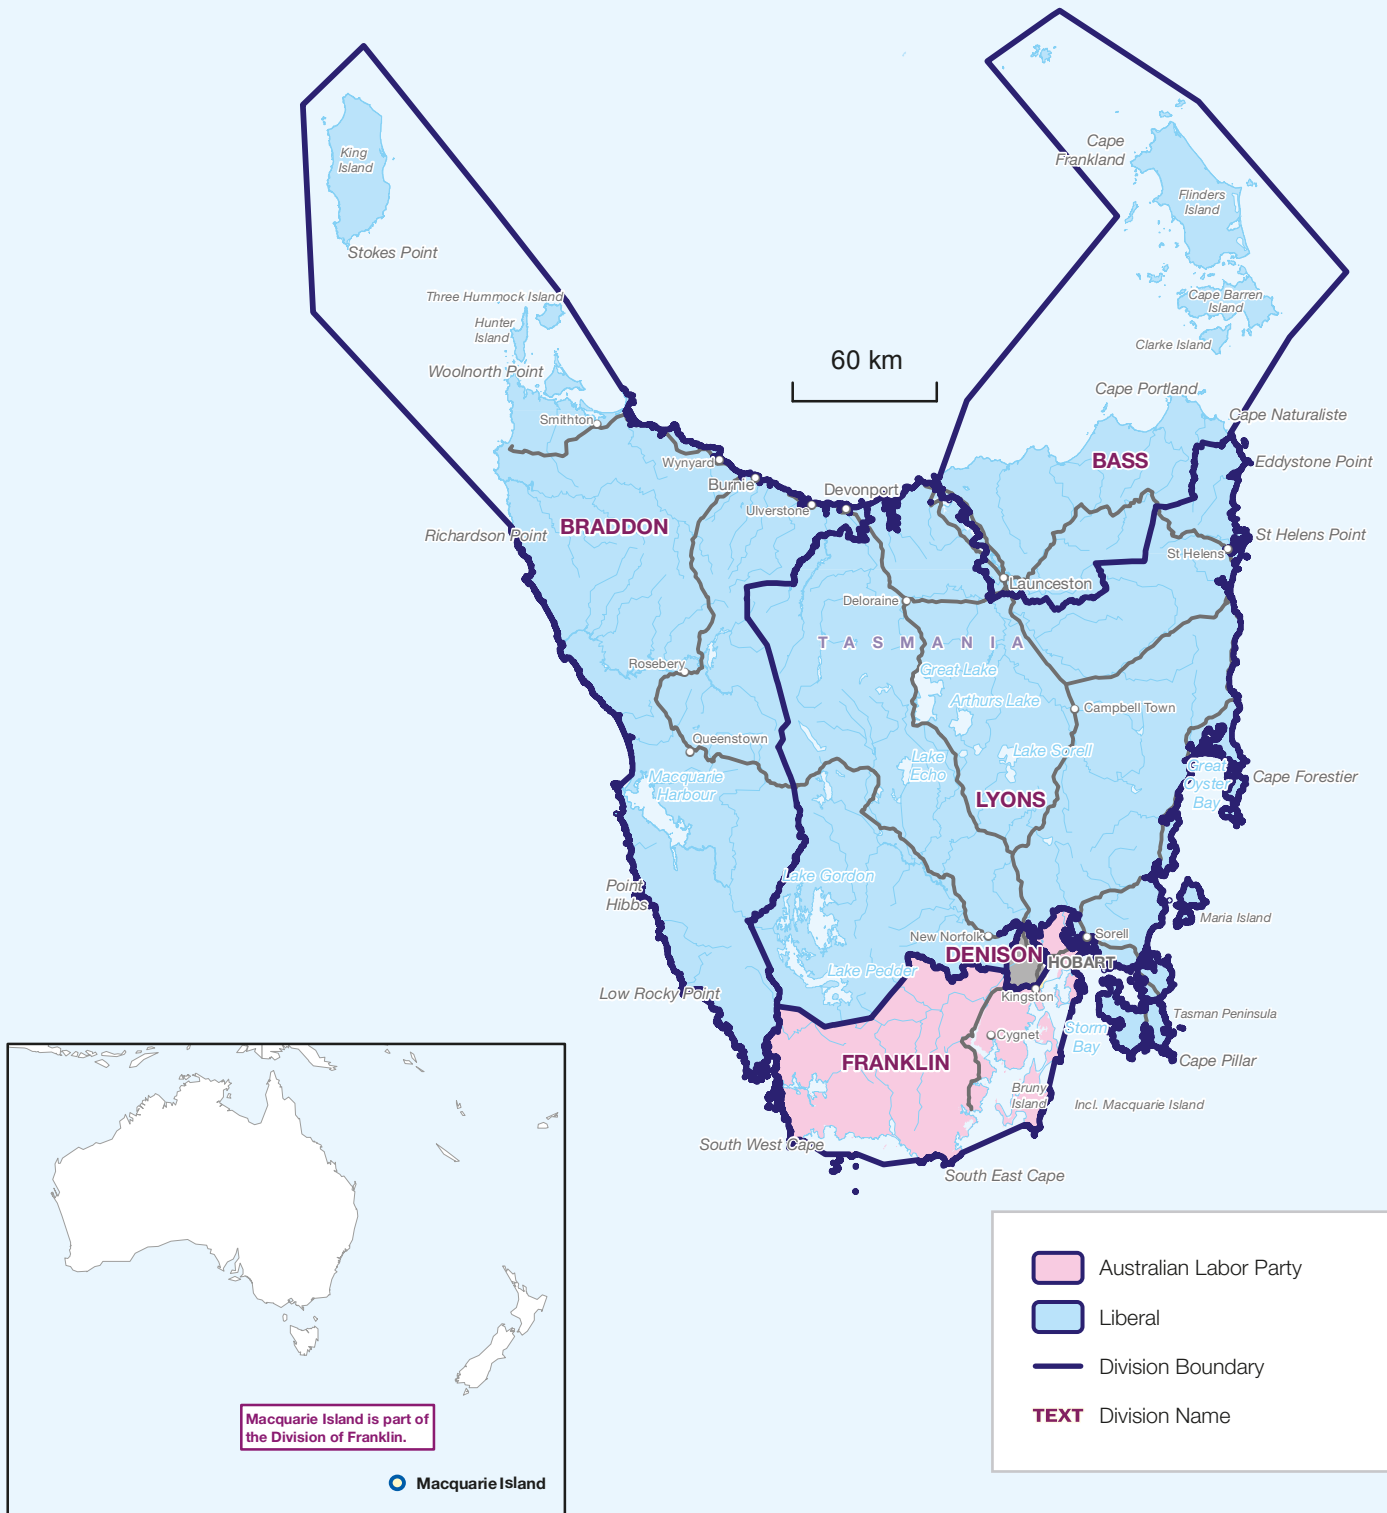

2013 federal election Results Map

Tasmania including Macquarie Island

The electoral boundaries represented on this map are those in place at the 2013 federal election.

2013 federal election Results Map

Hobart area and surrounds (Denison)

The electoral boundaries represented on this map are those in place at the 2013 federal election.

2013 members elected

New South Wales		
Division	Full name	Party
Banks	COLEMAN, David	LP
Barton	VARVARIS, Nickolas	LP
Bennelong	ALEXANDER, John	LP
Berowra	RUDDOCK, Philip	LP
Blaxland	CLARE, Jason	ALP
Bradfield	FLETCHER, Paul	LP
Calare	COBB, John	NP
Charlton	CONROY, Pat	ALP
Chifley	HUSIC, Ed	ALP
Cook	MORRISON, Scott	LP
Cowper	HARTSUYKER, Luke	NP
Cunningham	BIRD, Sharon	ALP
Dobell	McNAMARA, Karen	LP
Eden-Monaro	HENDY, Peter	LP
Farrer	LEY, Sussan	LP
Fowler	HAYES, Chris	ALP
Gilmore	SUDMALIS, Ann	LP
Grayndler	ALBANESE, Anthony	ALP
Greenway	ROWLAND, Michelle	ALP
Hughes	KELLY, Craig	LP
Hume	TAYLOR, Angus	LP
Hunter	FITZGIBBON, Joel	ALP
Kingsford Smith	THISTLETHWAITE, Matt	ALP
Lindsay	SCOTT, Fiona	LP
Lyne	GILLESPIE, David	NP
Macarthur	MATHESON, Russell	LP
Mackellar	BISHOP, Bronwyn	LP
Macquarie	MARKUS, Louise	LP
McMahon	BOWEN, Chris	ALP
Mitchell	HAWKE, Alex	LP
New England	JOYCE, Barnaby	NP
Newcastle	CLAYDON, Sharon	ALP
North Sydney	HOCKEY, Joe	LP
Page	HOGAN, Kevin	NP
Parkes	COULTON, Mark	NP
Parramatta	OWENS, Julie	ALP
Paterson	BALDWIN, Bob	LP
Reid	LAUNDY, Craig	LP
Richmond	ELLIOT, Justine	ALP
Riverina	McCORMACK, Michael	NP
Robertson	WICKS, Lucy	LP
Shortland	HALL, Jill Griffiths	ALP
Sydney	PLIBERSEK, Tanya	ALP
Throsby	JONES, Stephen	ALP
Warringah	ABBOTT, Tony	LP
Watson	BURKE, Tony	ALP
Wentworth	TURNBULL, Malcolm	LP
Werriwa	FERGUSON, Laurie	ALP