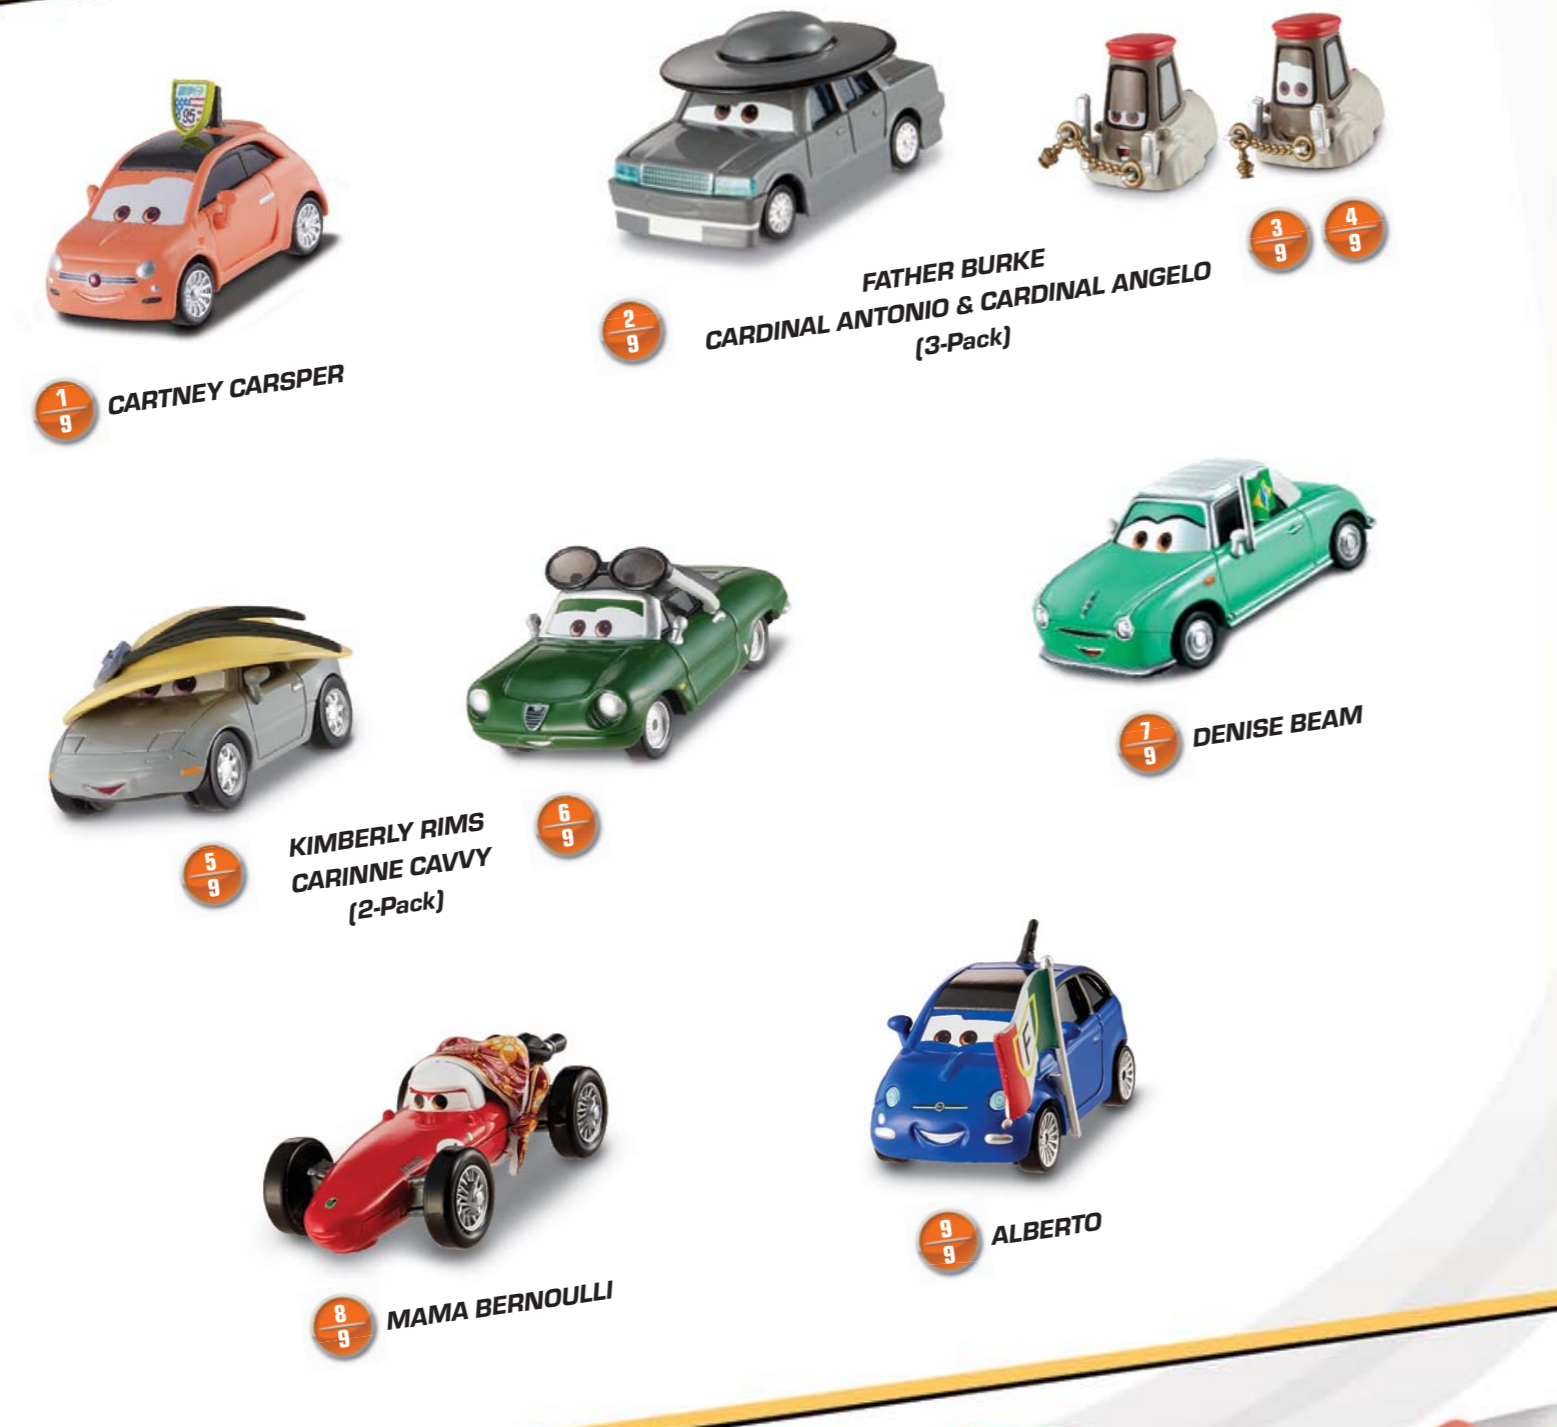

PISTON CUP

95 PIT CREW

TUNERS

LEMONS

RACE FANS

PARIS TOUR

allinol BLOWOUT

MATTEL