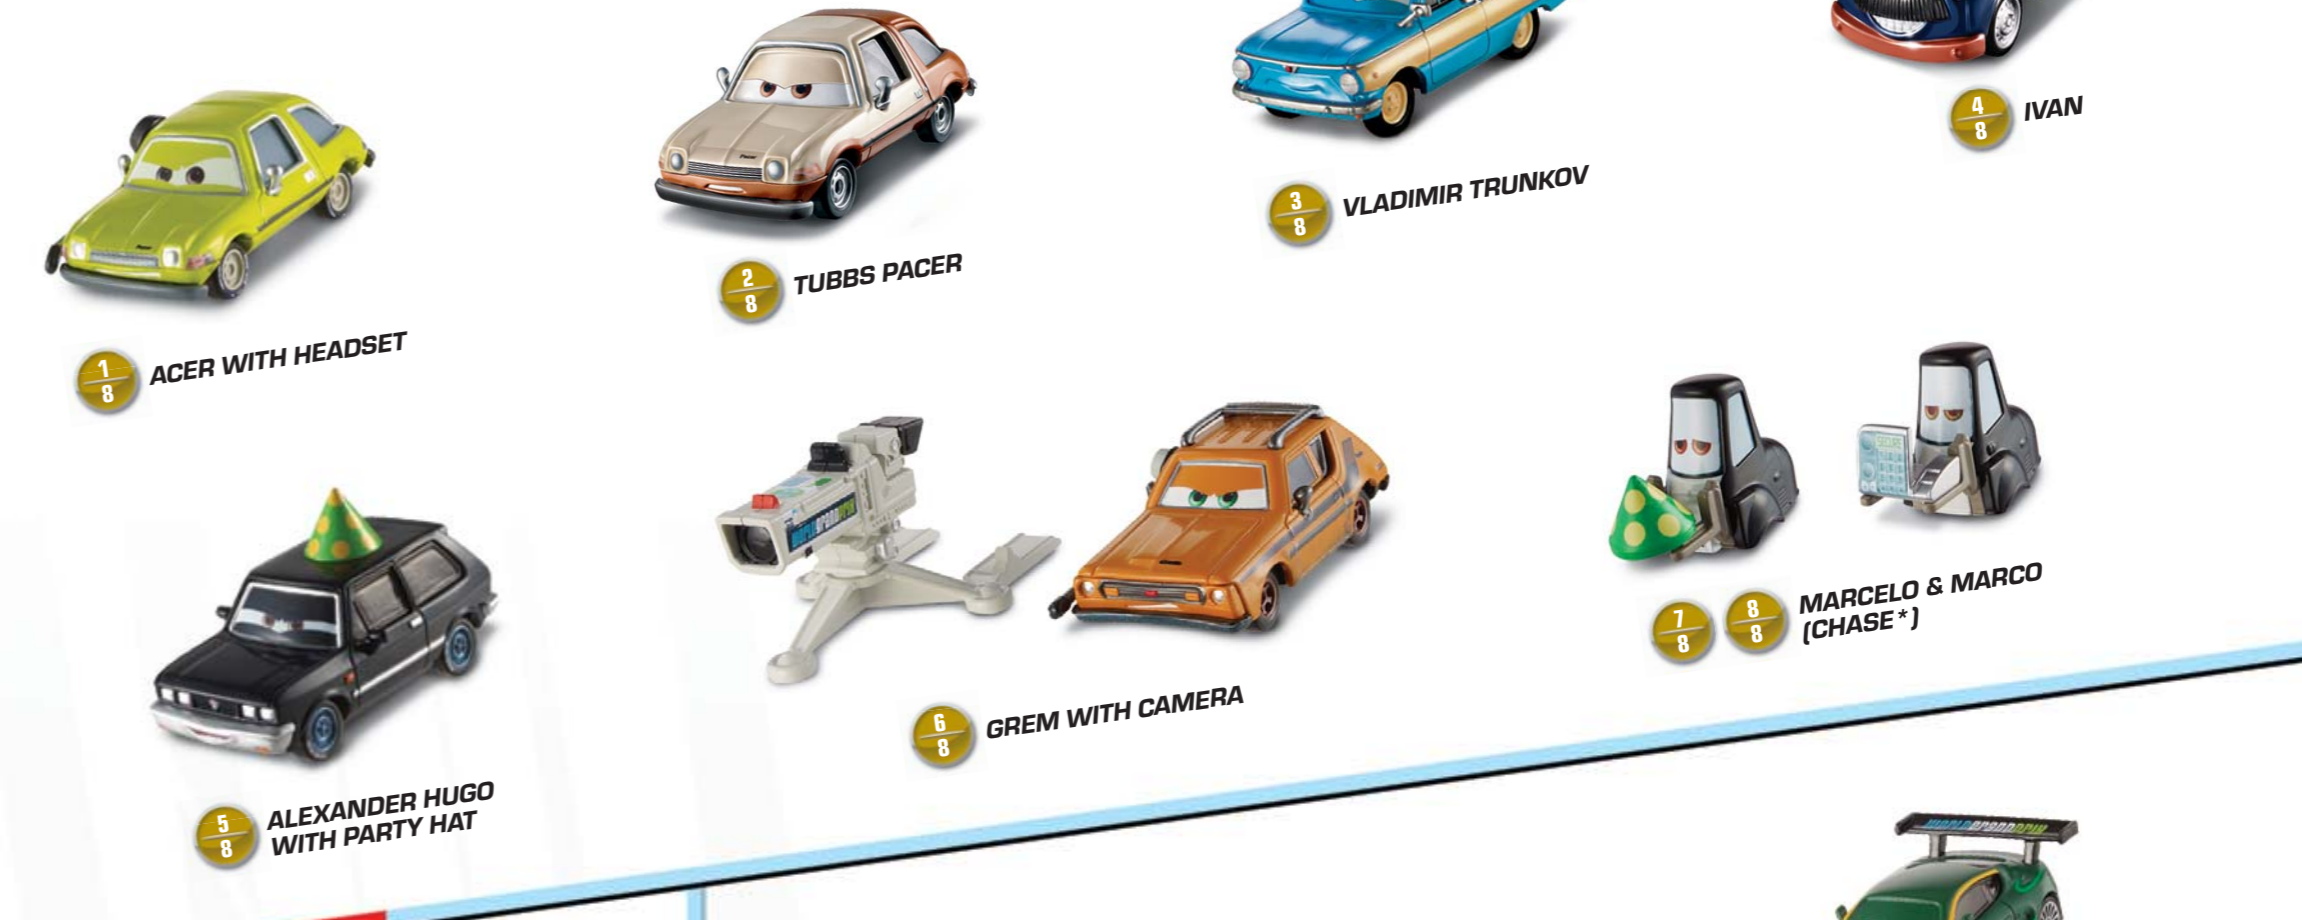

PISTON CUP

95 PIT CREW

TUNERS

LEMONS

RACE FANS

PARIS TOUR

allinol BLOWOUT

MATTEL