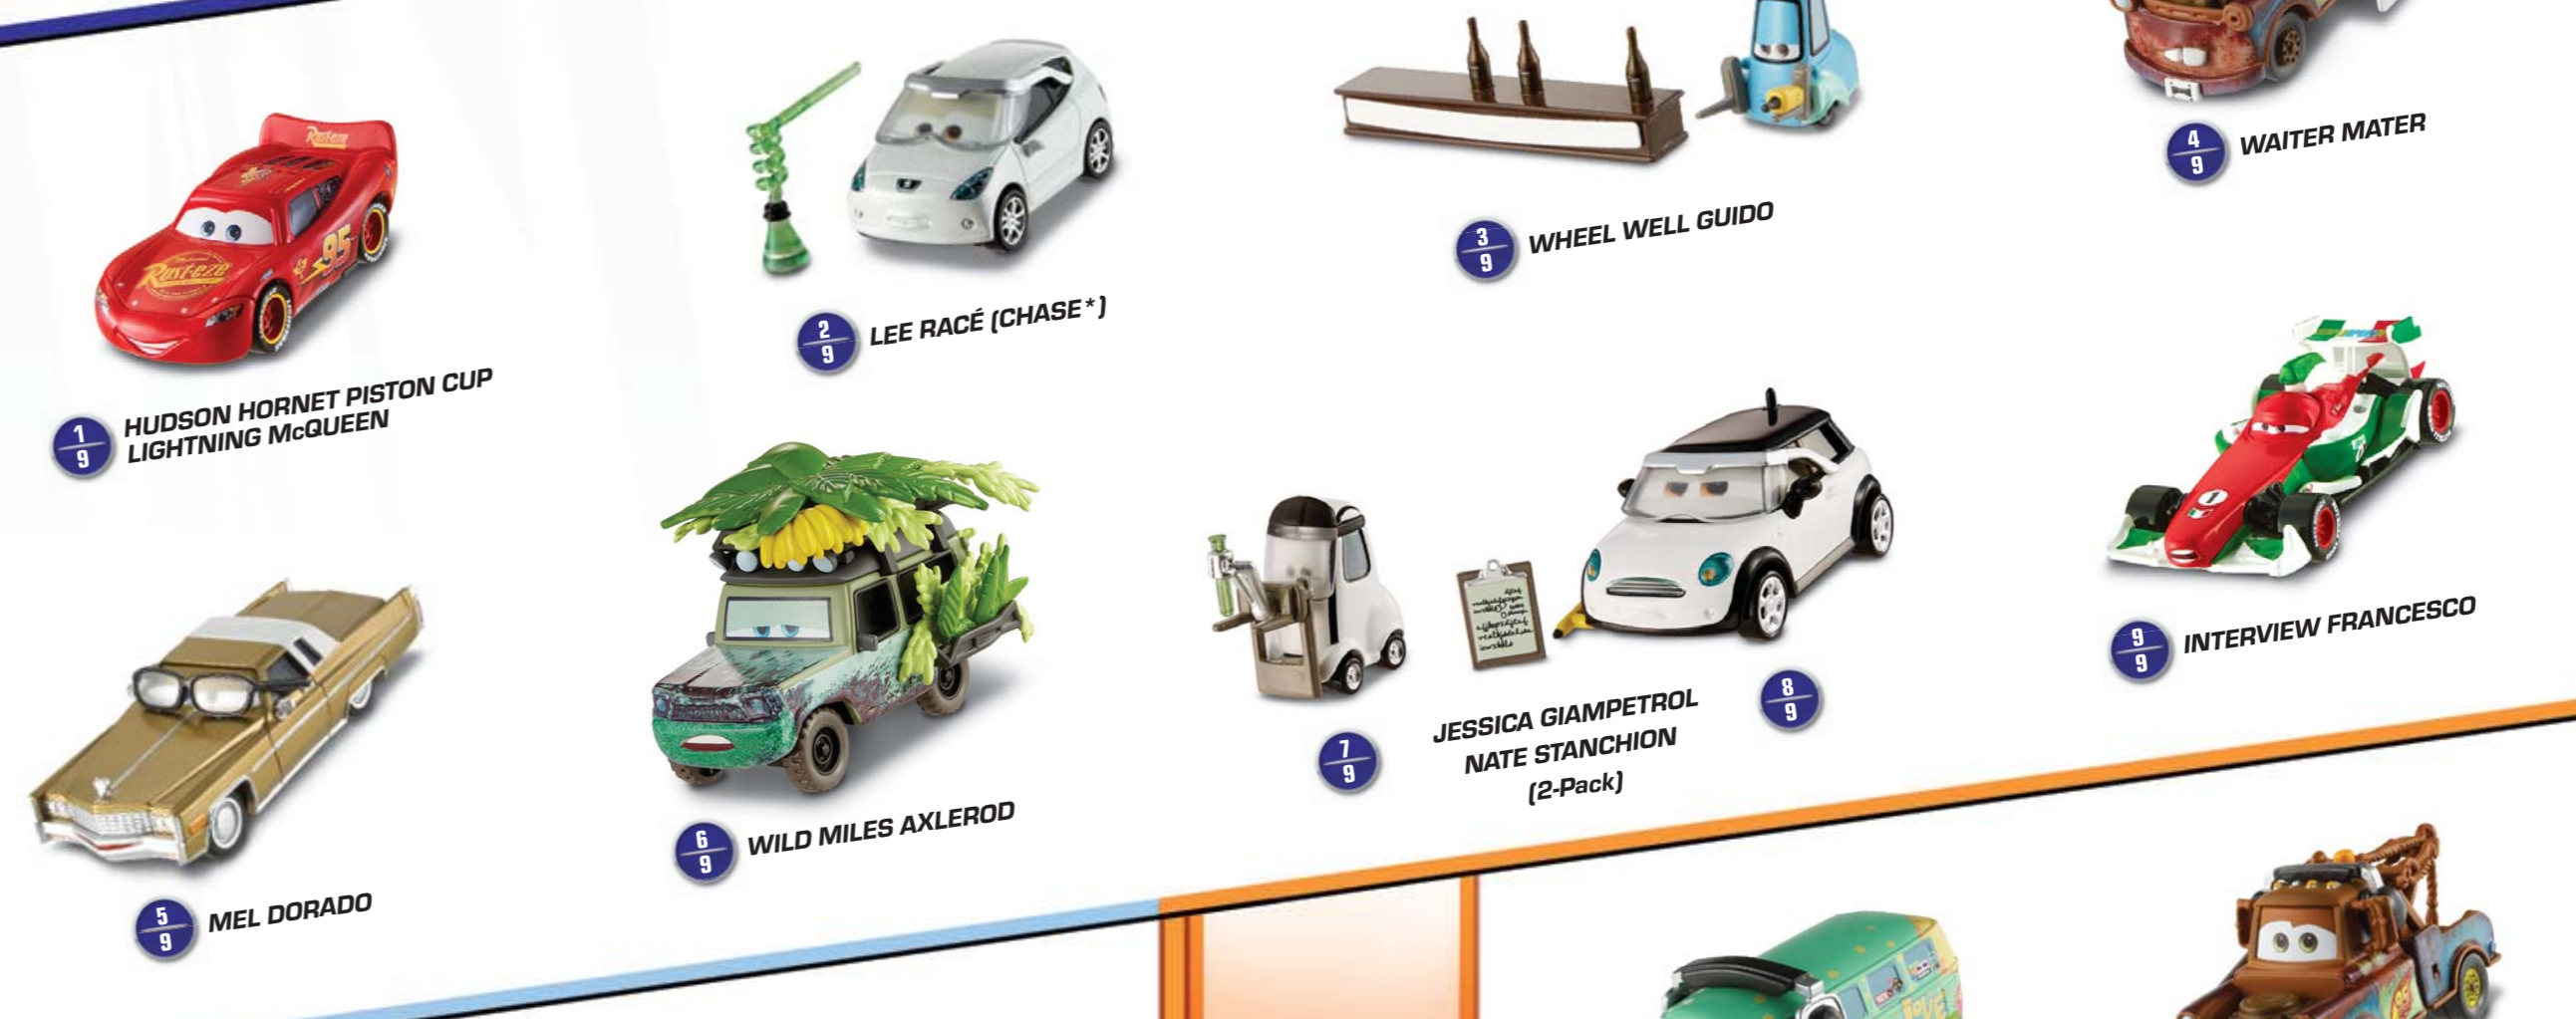

Disney · PIXAR

Cars

2014

SEE THE ENTIRE COLLECTION & MORE AT: WWW.MATTEL.COM/CARS

WGP

RADIATOR SPRINGS

RSN RACING SPORTS NETWORK

MEL DORADO SHOW

PISTON CUP

95 PIT CREW

TUNERS

LEMONS

RACE FANS

PARIS TOUR

allinol BLOWOUT

MATTEL