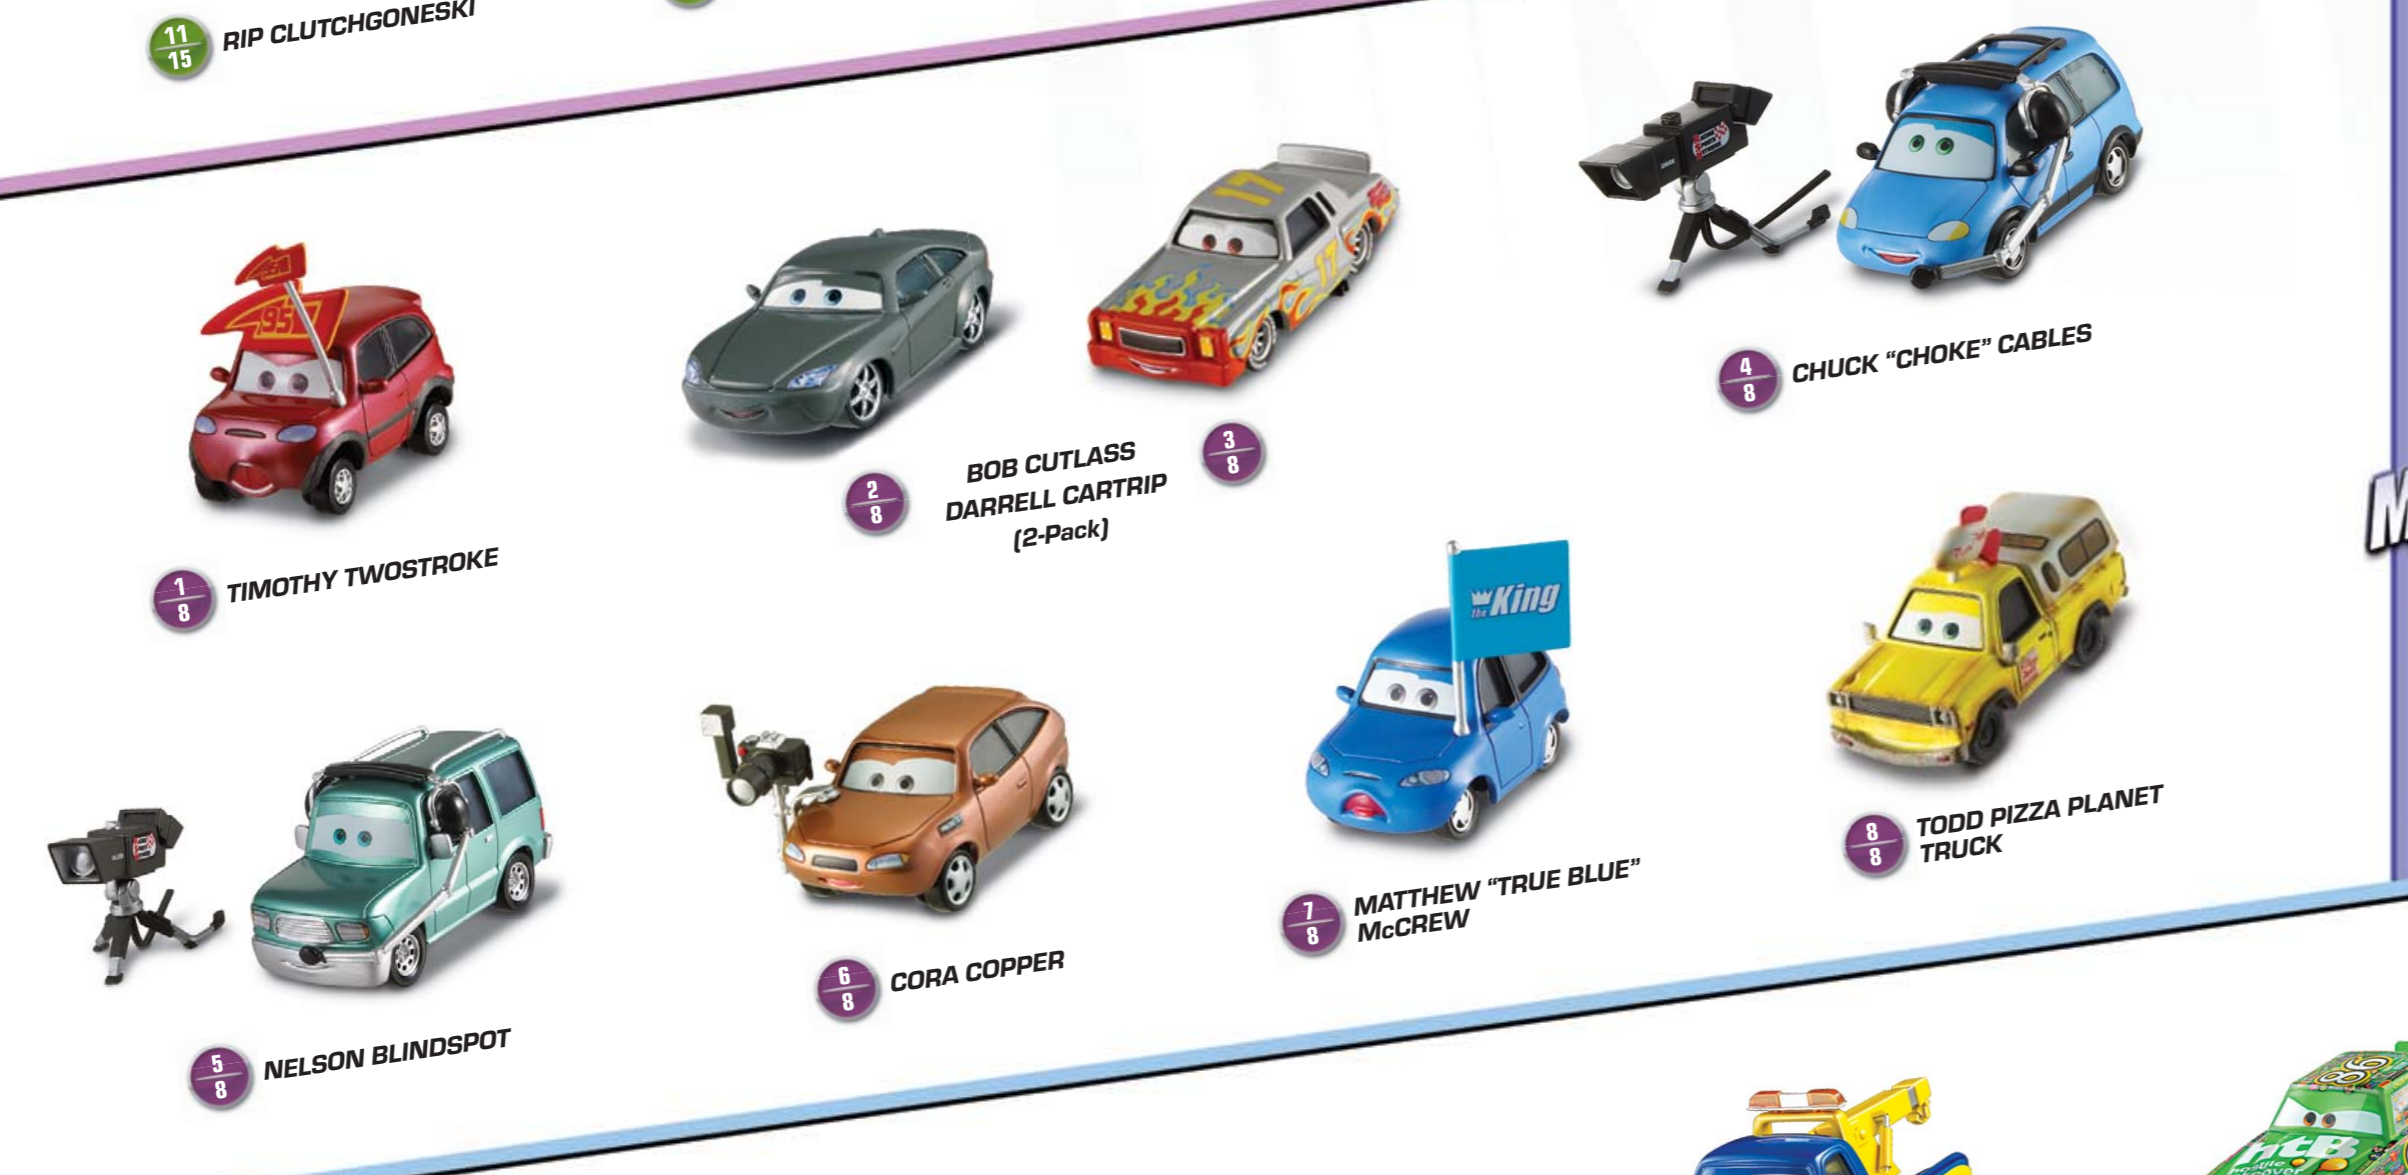

Disney · PIXAR

Cars

2014

SEE THE ENTIRE COLLECTION & MORE AT: WWW.MATTEL.COM/CARS

WGP

RADIATOR SPRINGS

RSN RACING SPORTS NETWORK

MEL DORADO SHOW

PISTON CUP

95 PIT CREW

TUNERS

LEMONS

RACE FANS

PARIS TOUR

allinol BLOWOUT

MATTEL