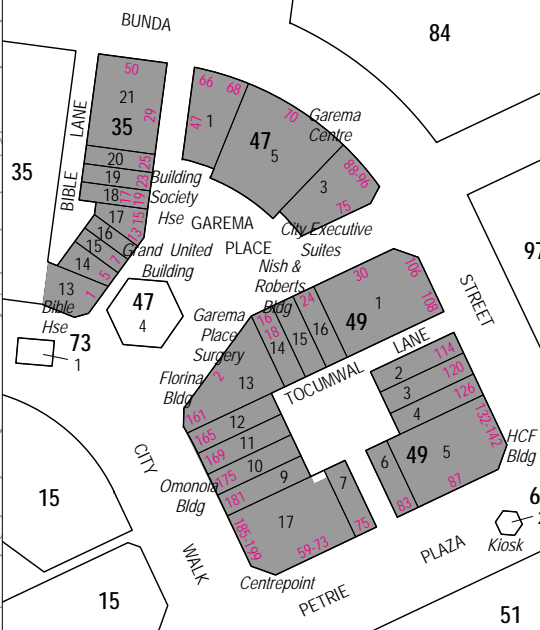

CITY

INSET B

SCALE 1 : 2500

INSET C

SCALE 1 : 2500

MAP INFORMATION CURRENT : August 2013
 (See "User's Note" on the Contents Page)
 ©Copyright ACT Government 2013

SCALE 1 : 5500

CITY

Named in 1928 as the Commercial Centre

604200N
603900N
603600N
603300N

210000E 210400E 210800E 211200E 211600E