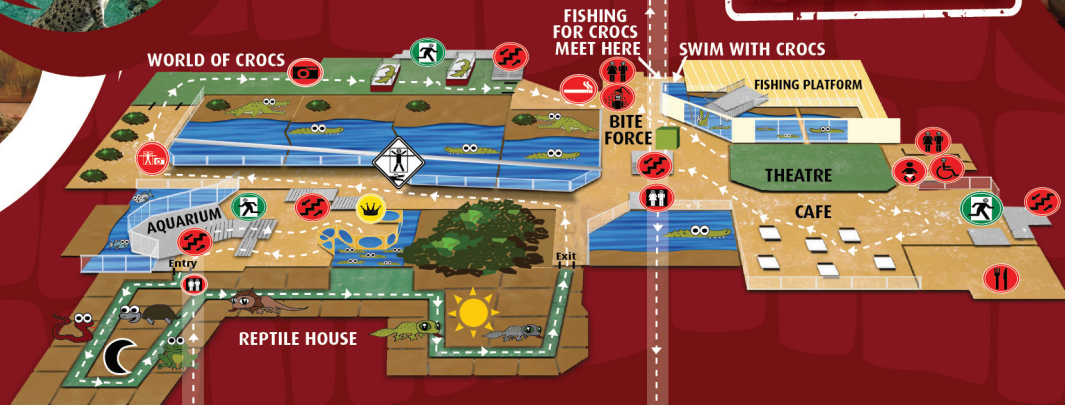

MORNING

TIME

All Day
9.30am - 5.30pm
10.00am
11.00am
11.30am

PRESENTATION

Swim with the Crocs
Hold a Baby Crocodile
Meet the Reptiles
Fish Feeding
Big Croc Presentation/
Fishing for Crocs

LOCATION

First Floor
First Floor/World of Crocs
First Floor/Reptile House
First & Ground Floor/Aquarium
First Floor/Bite Force

First Floor/Aquarium
First Floor/Reptile House
First Floor/Juvenile Crocodile enclosure

*This presentation may also be held in the Theatre, please see signage on the day

SCHOOL HOLIDAYS

Throughout the Day Kid Zone activities** First Floor cafe/Viewing Deck

**See in-store program for dates, times and activities.

Services & Facilities

- TICKET DESK
- LIFT/ELEVATORS
- ATM
- TOILETS
- BABY CHANGE AREA
- STAIRS
- SHOWERS
- CAFE
- SMOKING AREA
- DISABLED TOILETS
- FIRE EXITS
- HOLD A BABY CROC
- GEORGE THE ROYAL CROC
- OLD CAGE OF DEATH PHOTO AREA
- CAGE OF DEATH

Viewing Deck

First Floor

Ground Floor