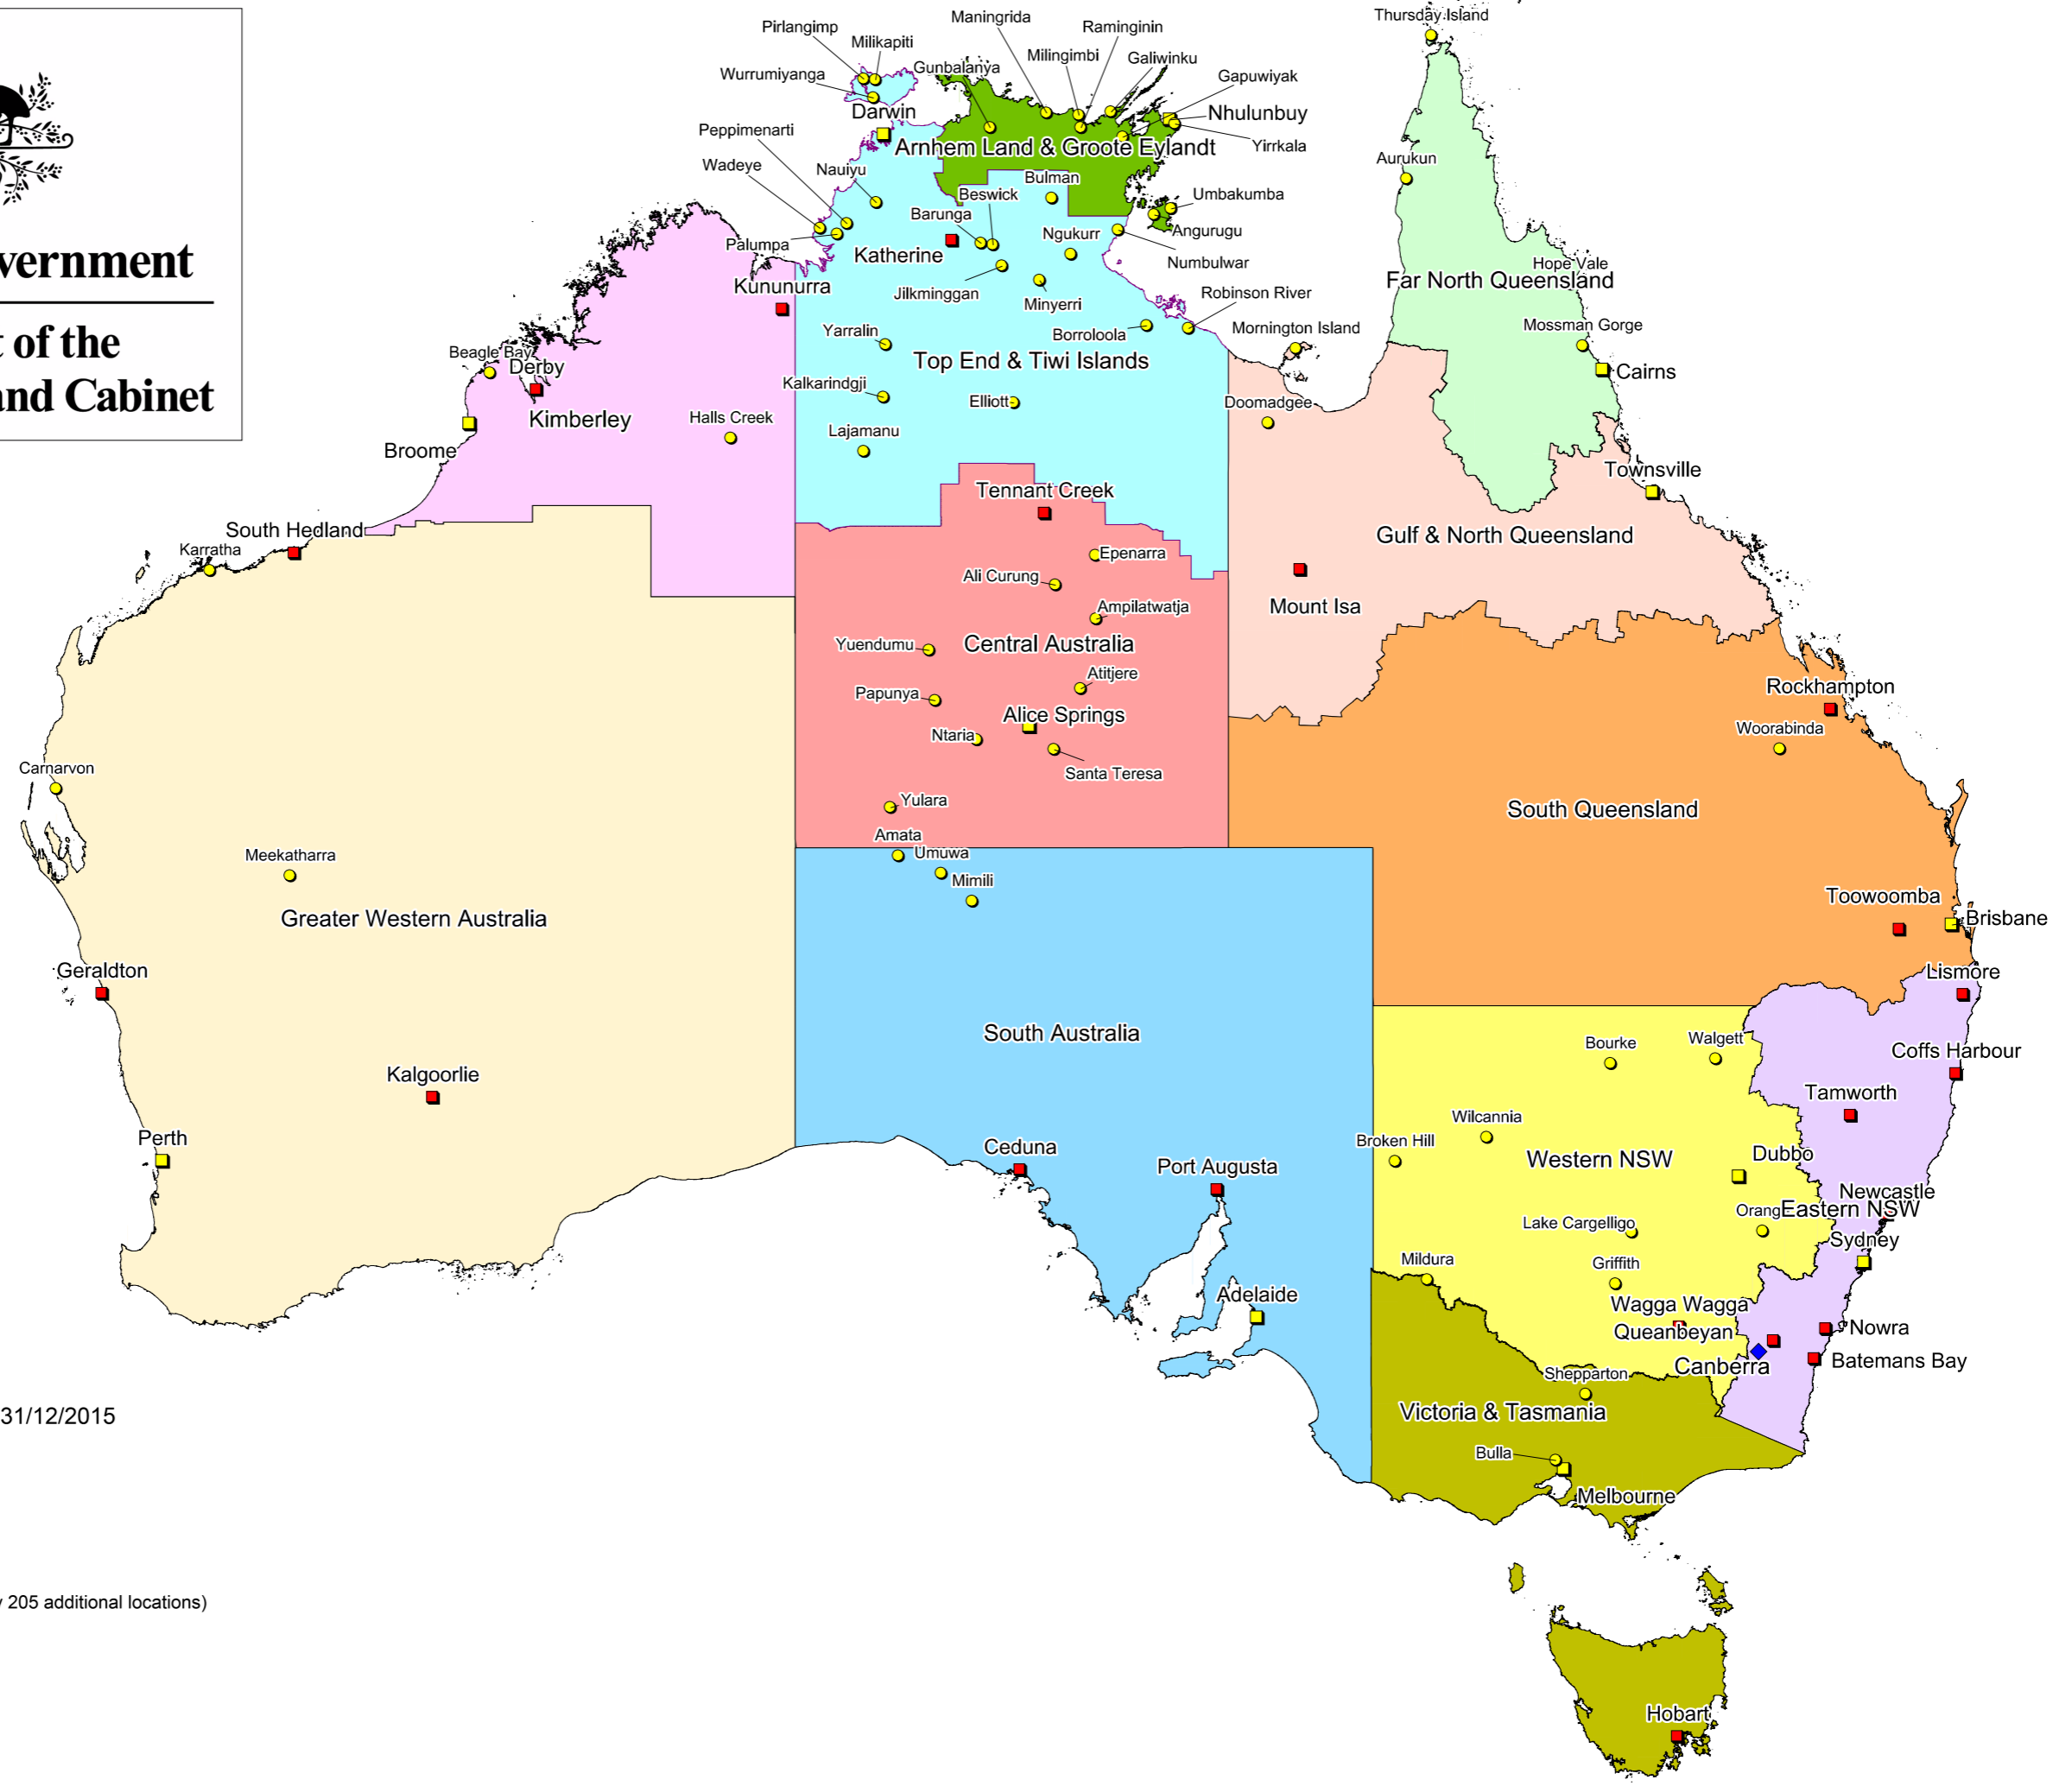

Australian Government

Department of the Prime Minister and Cabinet

PM&C Regional Network as at 31/12/2015

- ◆ National Office
- Regional Manager Offices
- Other Regional Offices
- In-Community Residence

(Visiting presence in approximately 205 additional locations)