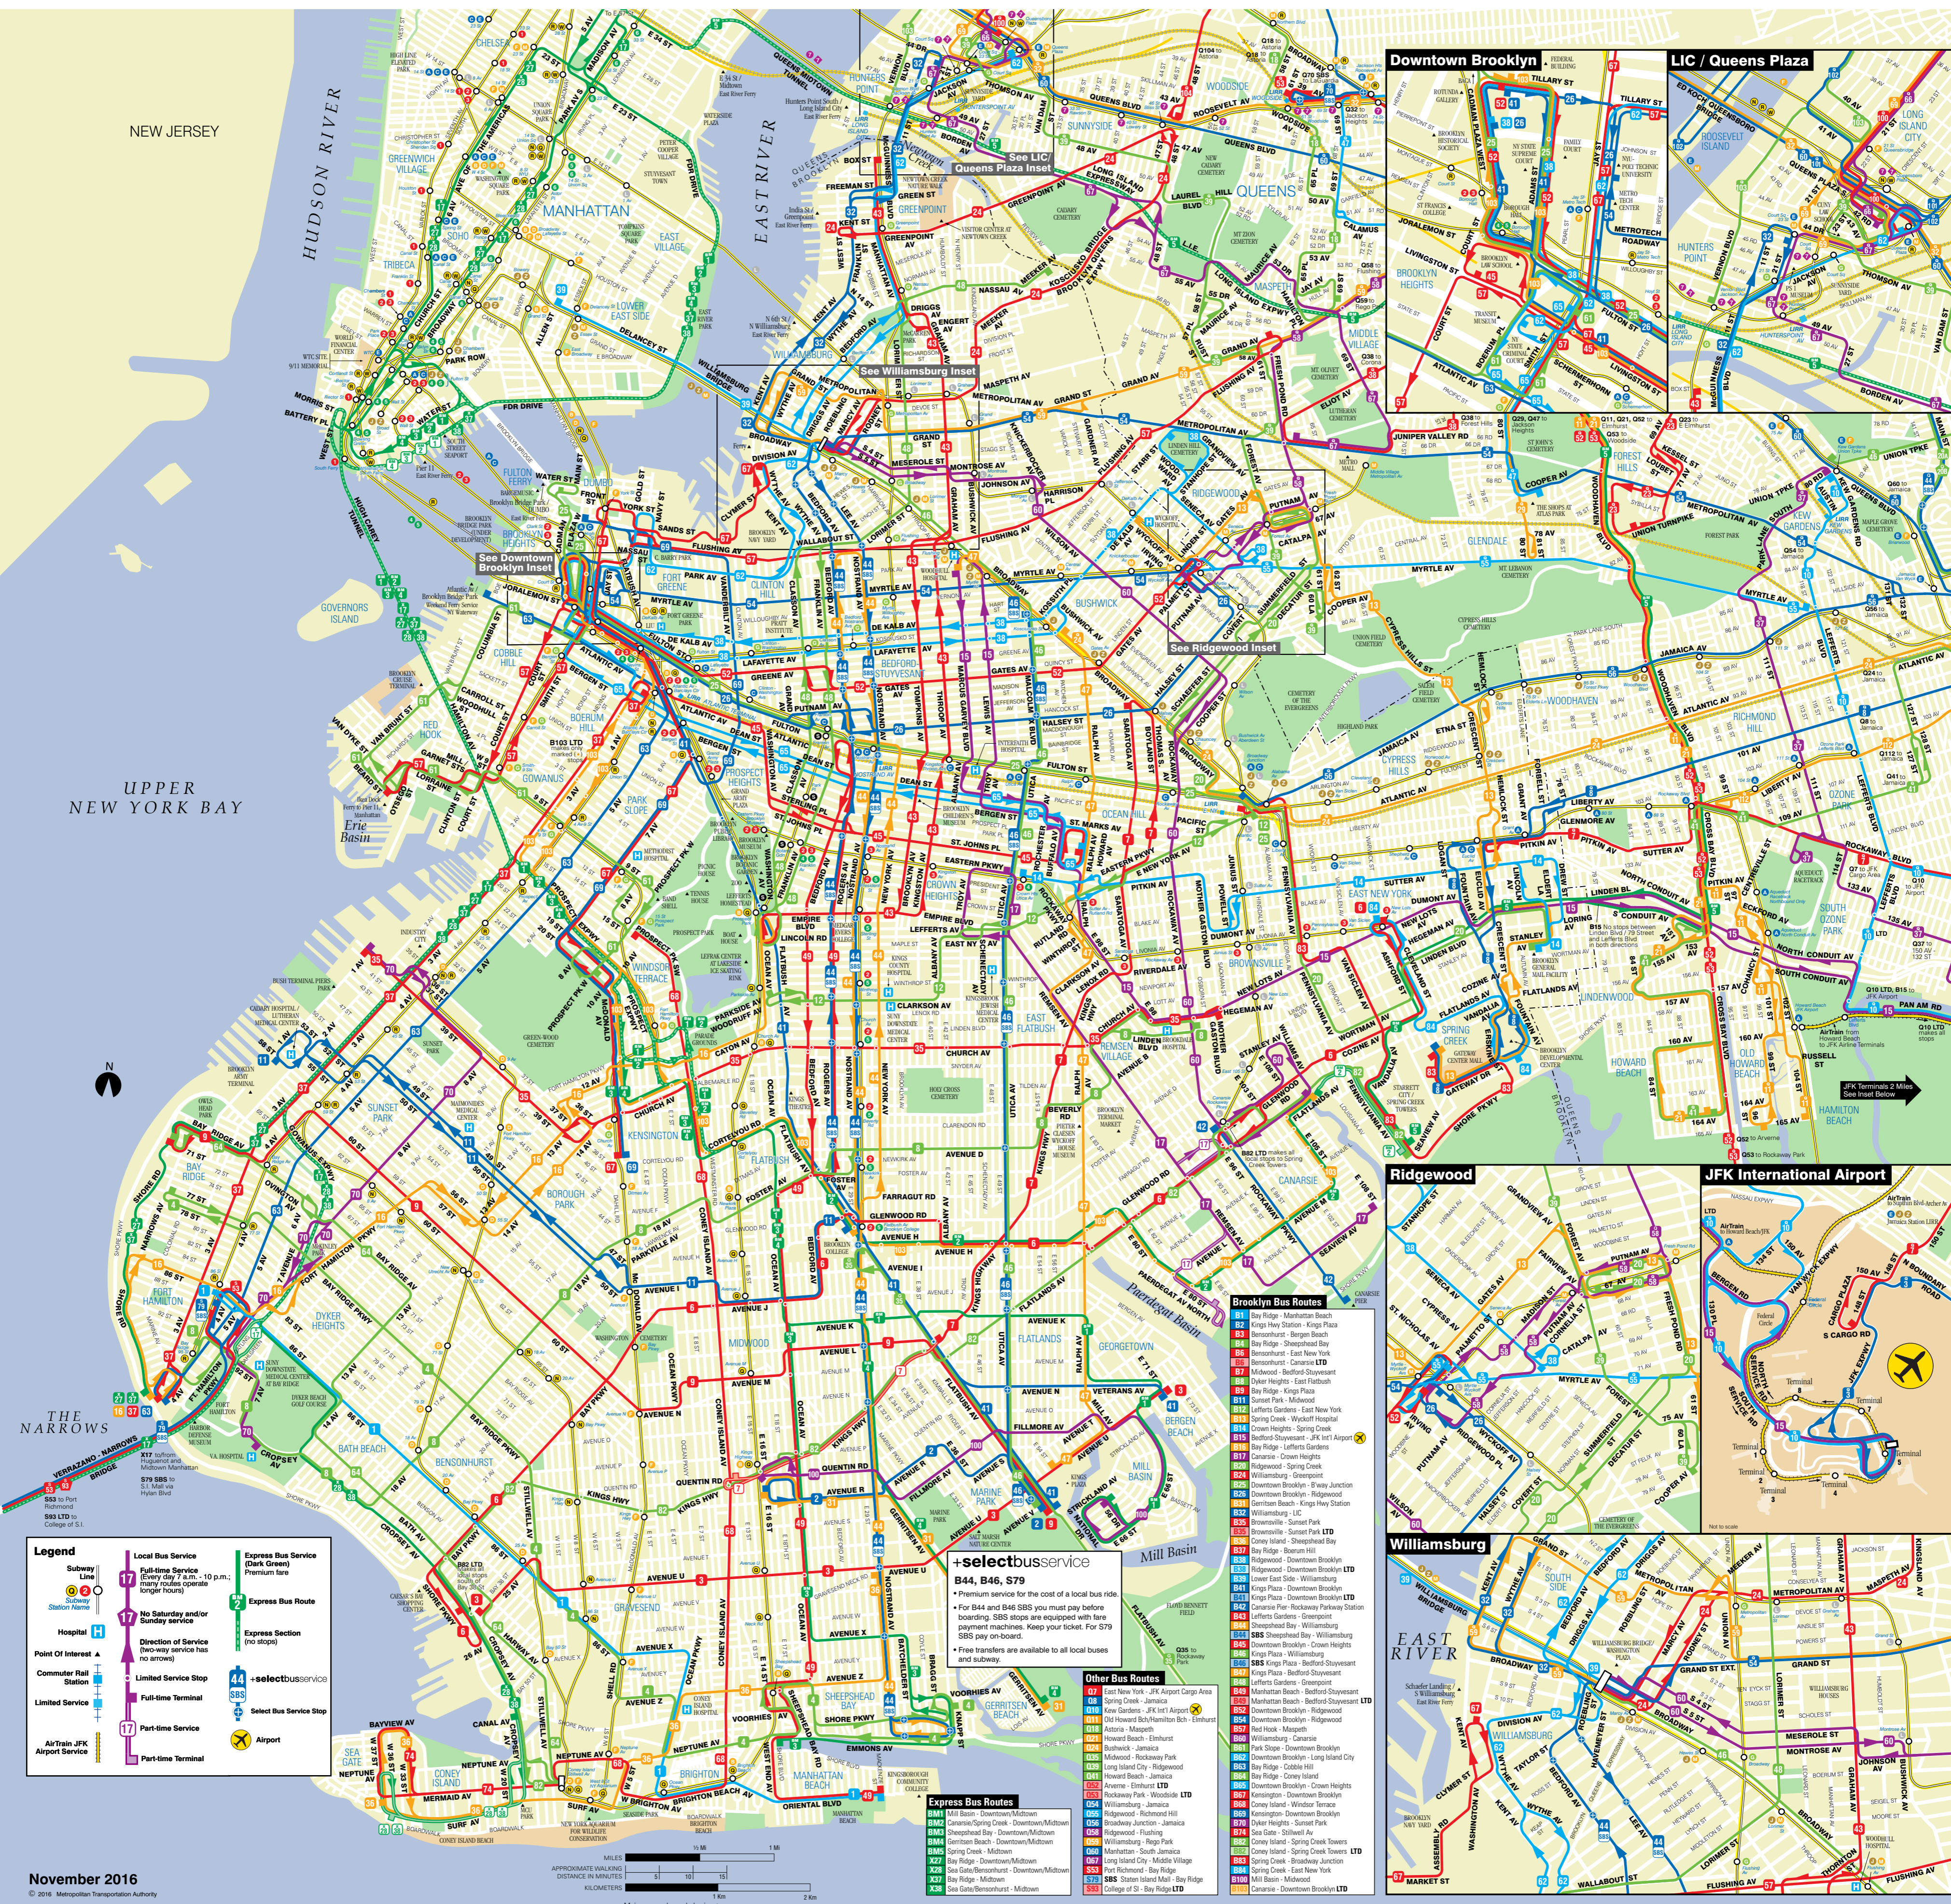

Brooklyn Bus Map

Legend

- Subway Line
- Station Name
- Hospital
- Point of Interest
- Commuter Rail Station
- Limited Service
- AirTrain JFK Airport Service
- Local Bus Service
- Full-time Service (Every day 7 a.m. - 10 p.m.; many routes operate longer hours)
- No Saturday and/or Sunday service
- Direction of Service (Two-way service has no arrows)
- Limited Service Stop
- Full-time Terminal
- Part-time Service
- Part-time Terminal
- Express Bus Service (Dark Green)
- Premium fare
- Express Bus Route
- Express Section (no stops)
- +selectbusservice
- SBS
- Select Bus Service Stop
- Airport

+selectbusservice
B44, B46, S79

- Premium service for the cost of a local bus ride.
- For B44 and B46 SBS you must pay before boarding. SBS stops are equipped with fare payment machines. Keep your ticket. For S79 SBS pay on-board.
- Free transfers are available to all local buses and subway.