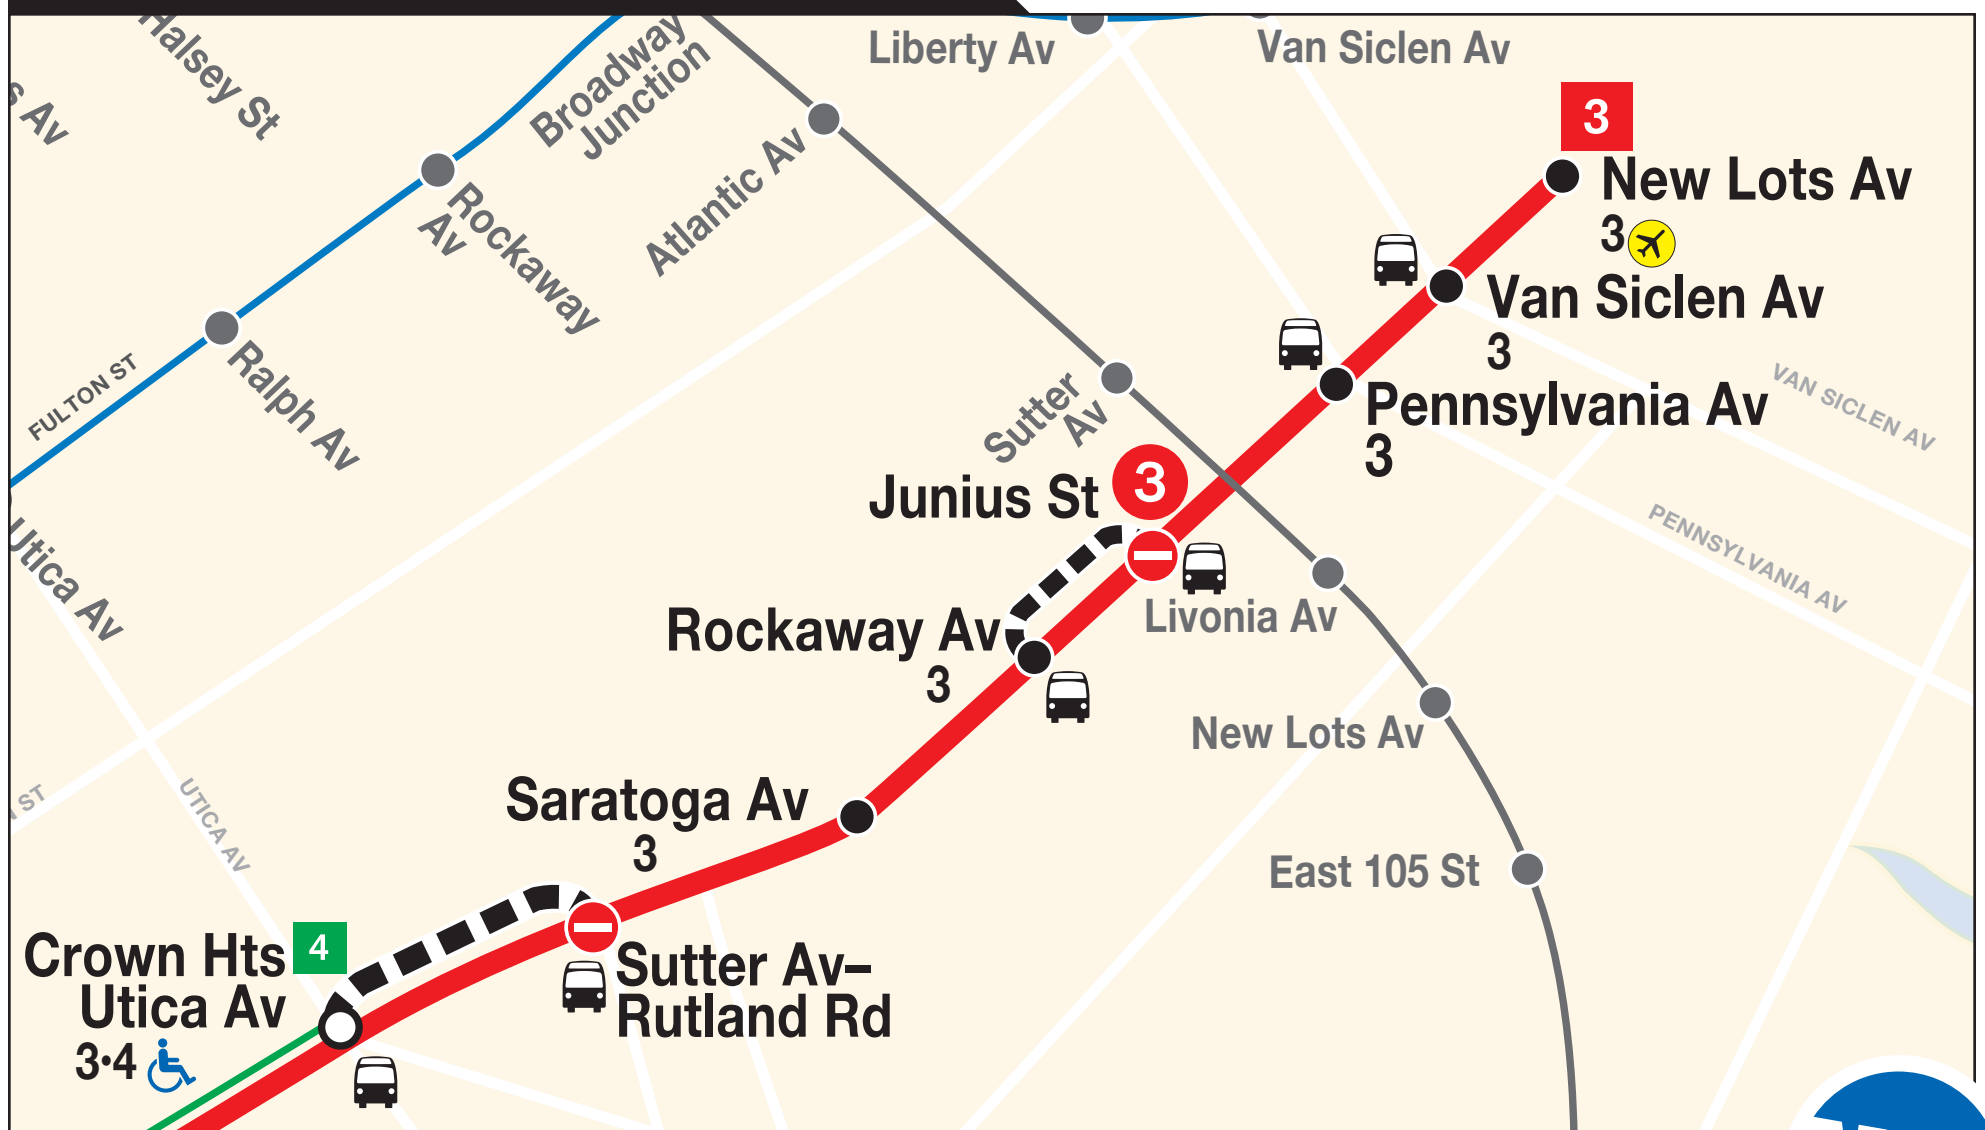

Planned Service Changes

ALL TIMES

5 AM Mon, Oct 3
until Spring 2017

Trains skip Sutter Av-Rutland Rd and Junius St in both directions

Free shuttle buses provide alternate service

- Free shuttle buses operate between **Sutter Av-Rutland Rd** and **Crown Hts-Utica Av** at all times.
- Free shuttle buses operate between **Junius St** and **Rockaway Av** at all times.

Map of this service change and suggested travel alternatives.

Other changes to service may affect your trip. Please consult Service Change Directories or visit mta.info to use TripPlanner⁺.