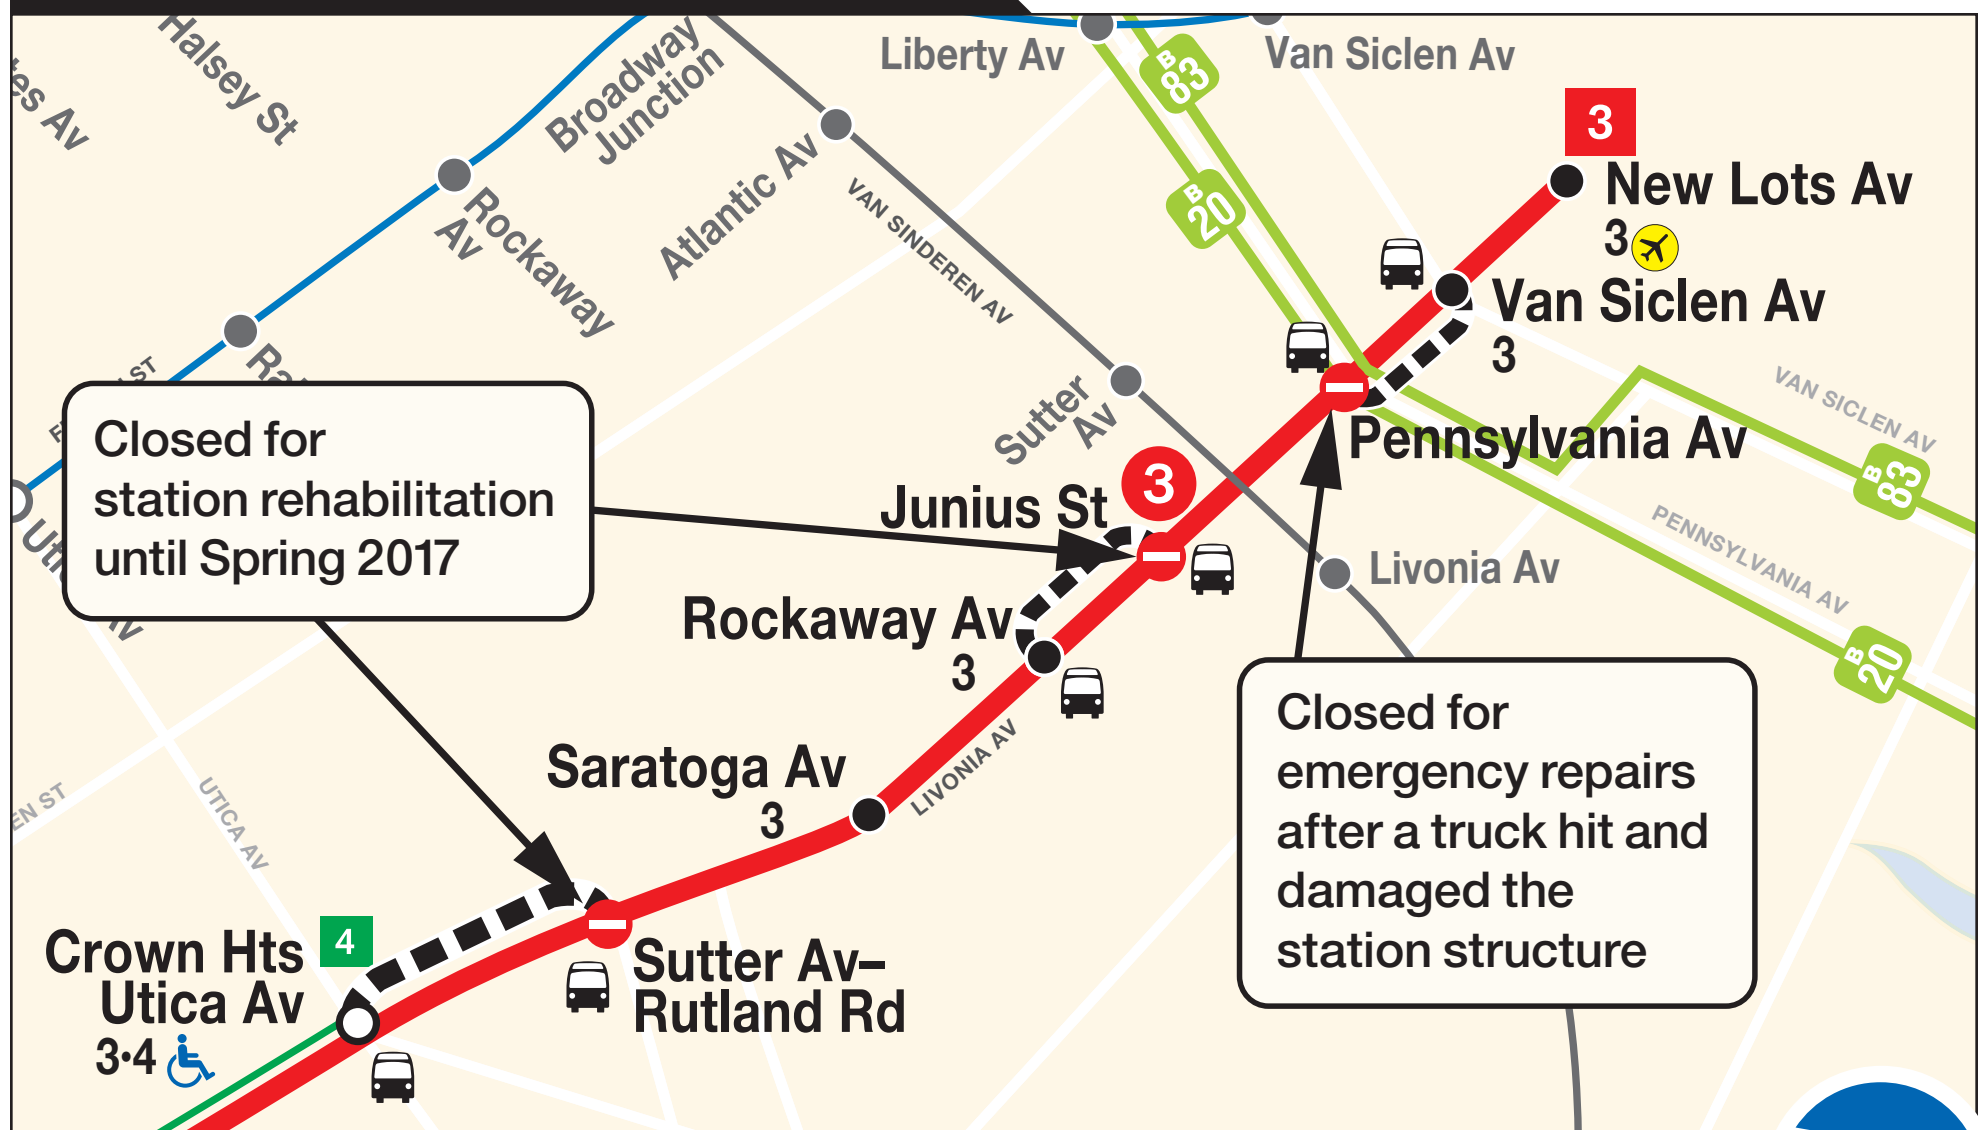

Planned Service Changes

3

4

ALL TIMES

Until further notice

Pennsylvania Av station closed

Free shuttle buses provide alternate service

- Free shuttle buses operate *to/from* **Van Siclen Av** station at all times. **B20** and **B83** customers can transfer *to/from* free shuttle buses at **Pennsylvania Av**.

Map of this service change and suggested travel alternatives.

Other changes to service may affect your trip. Please consult Service Change Directories or visit mta.info to use TripPlanner⁺.

Visit mta.info for travel info, travel tools, widgets, apps and more...

Post at station column at New Lots Av and Van Siclen Av.

sn_577_16 11x17