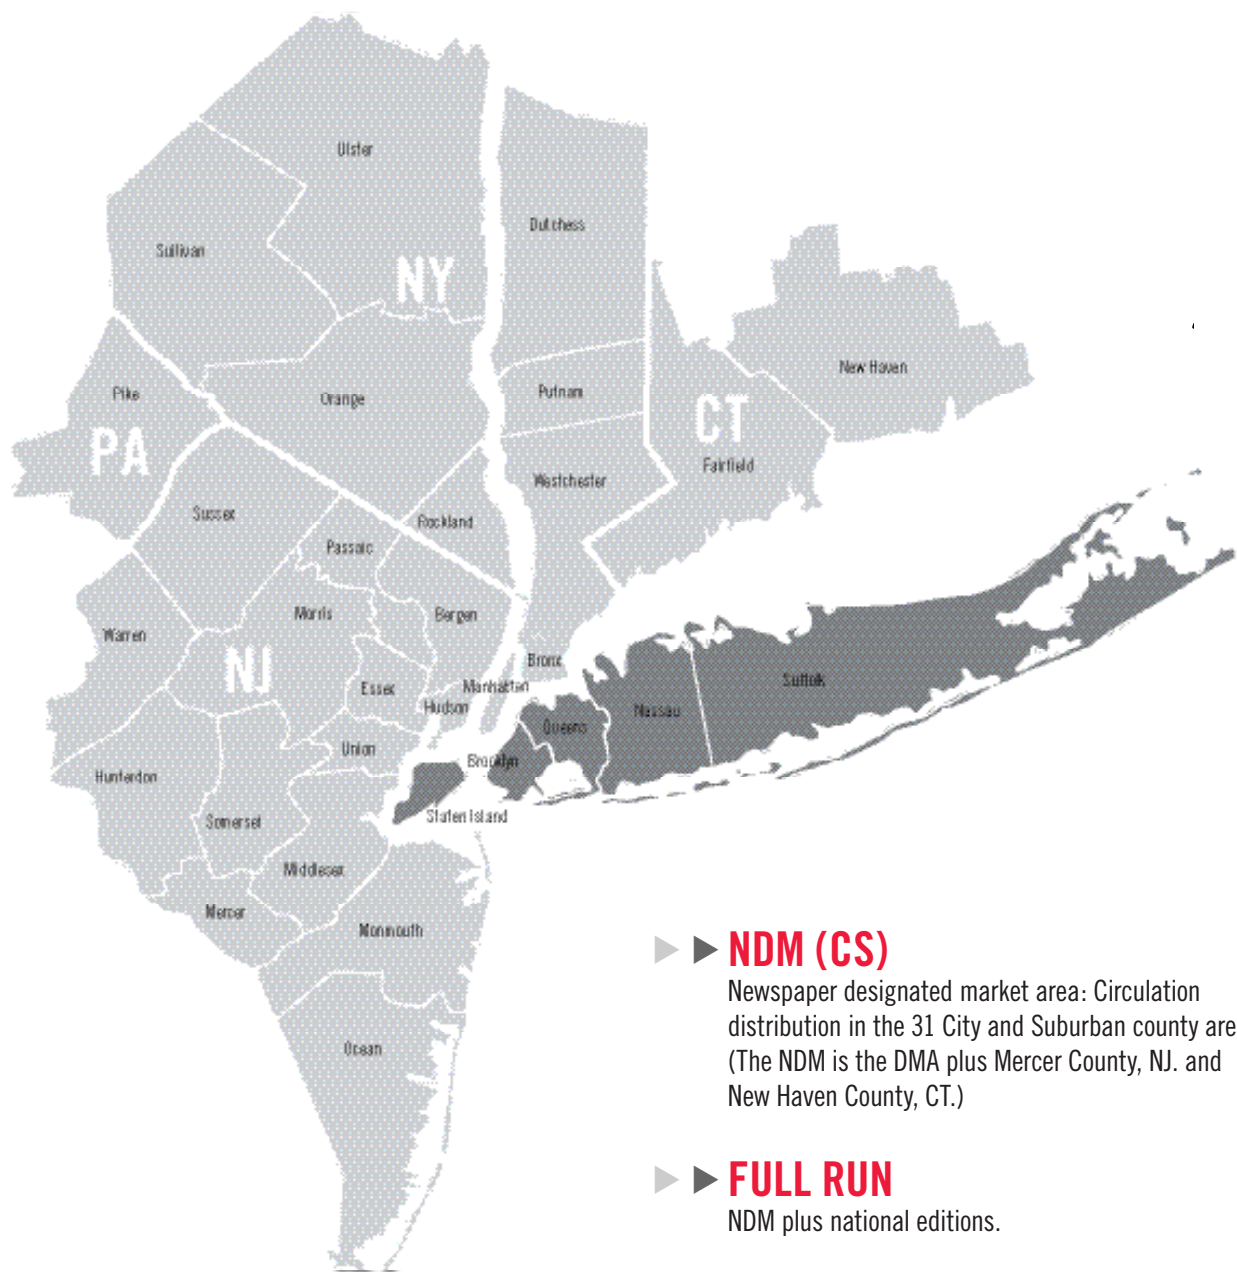

ZONES

- ▶ ▶ **NDM (CS)**
Newspaper designated market area: Circulation distribution in the 31 City and Suburban county area. (The NDM is the DMA plus Mercer County, NJ. and New Haven County, CT.)
- ▶ ▶ **FULL RUN**
NDM plus national editions.
- ▶ **CITY NORTH (CN)**
Manhattan, Bronx, Westchester, Rockland Counties and the lower Hudson Valley, NY, Fairfield and New Haven Counties, CT, Pike County, PA, and 14 counties in Northern New Jersey.
- ▶ **ISLAND (IS)**
Kings (Brooklyn), Queens, Richmond (Staten Island), Nassau and Suffolk Counties, NY.W