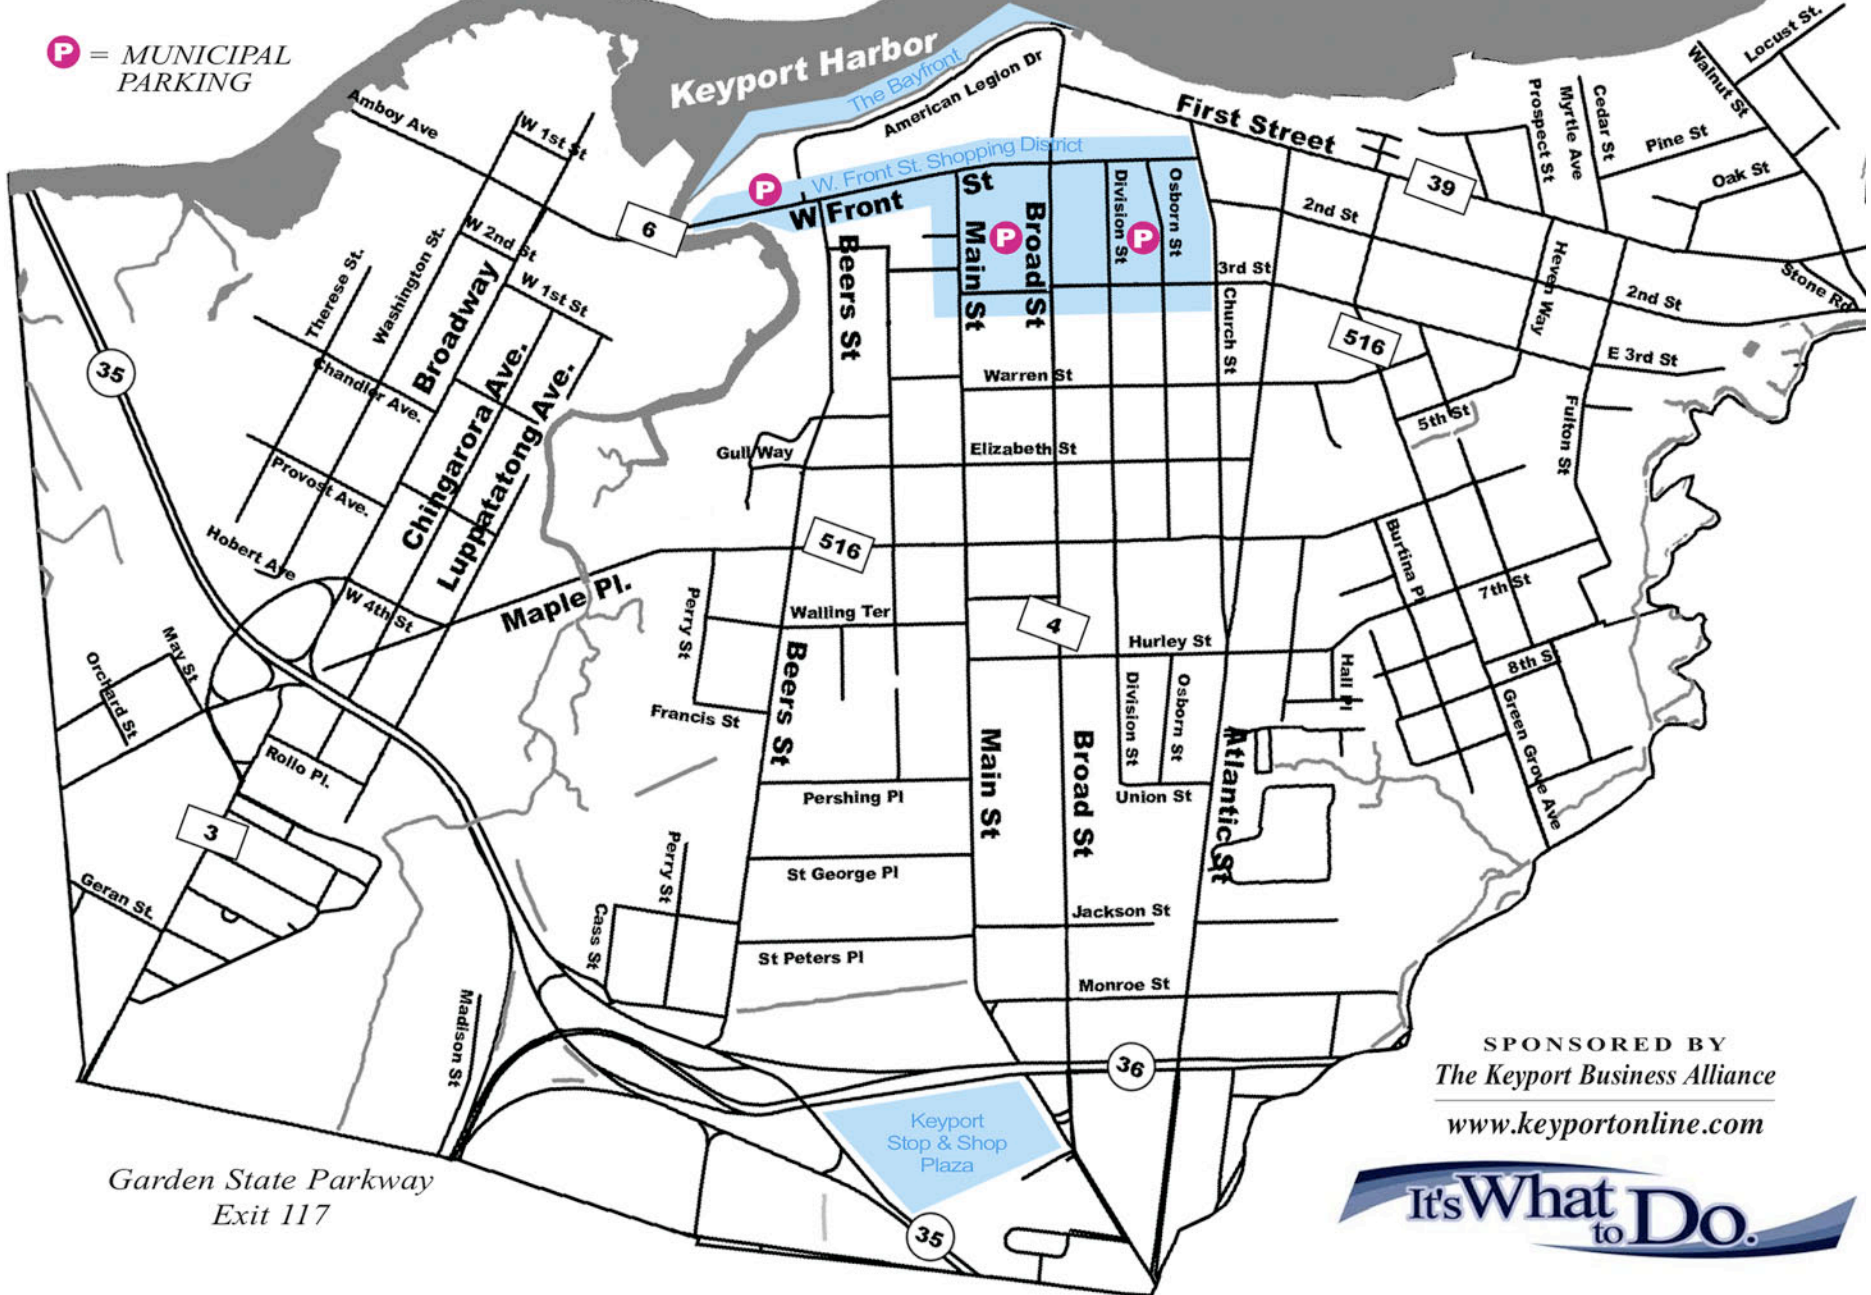

Finding Your Way

STREET MAP OF THE KEYPORT AREA

P = MUNICIPAL
PARKING

Garden State Parkway
Exit 117

SPONSORED BY
The Keyport Business Alliance
www.keyportonline.com

It's What to Do.