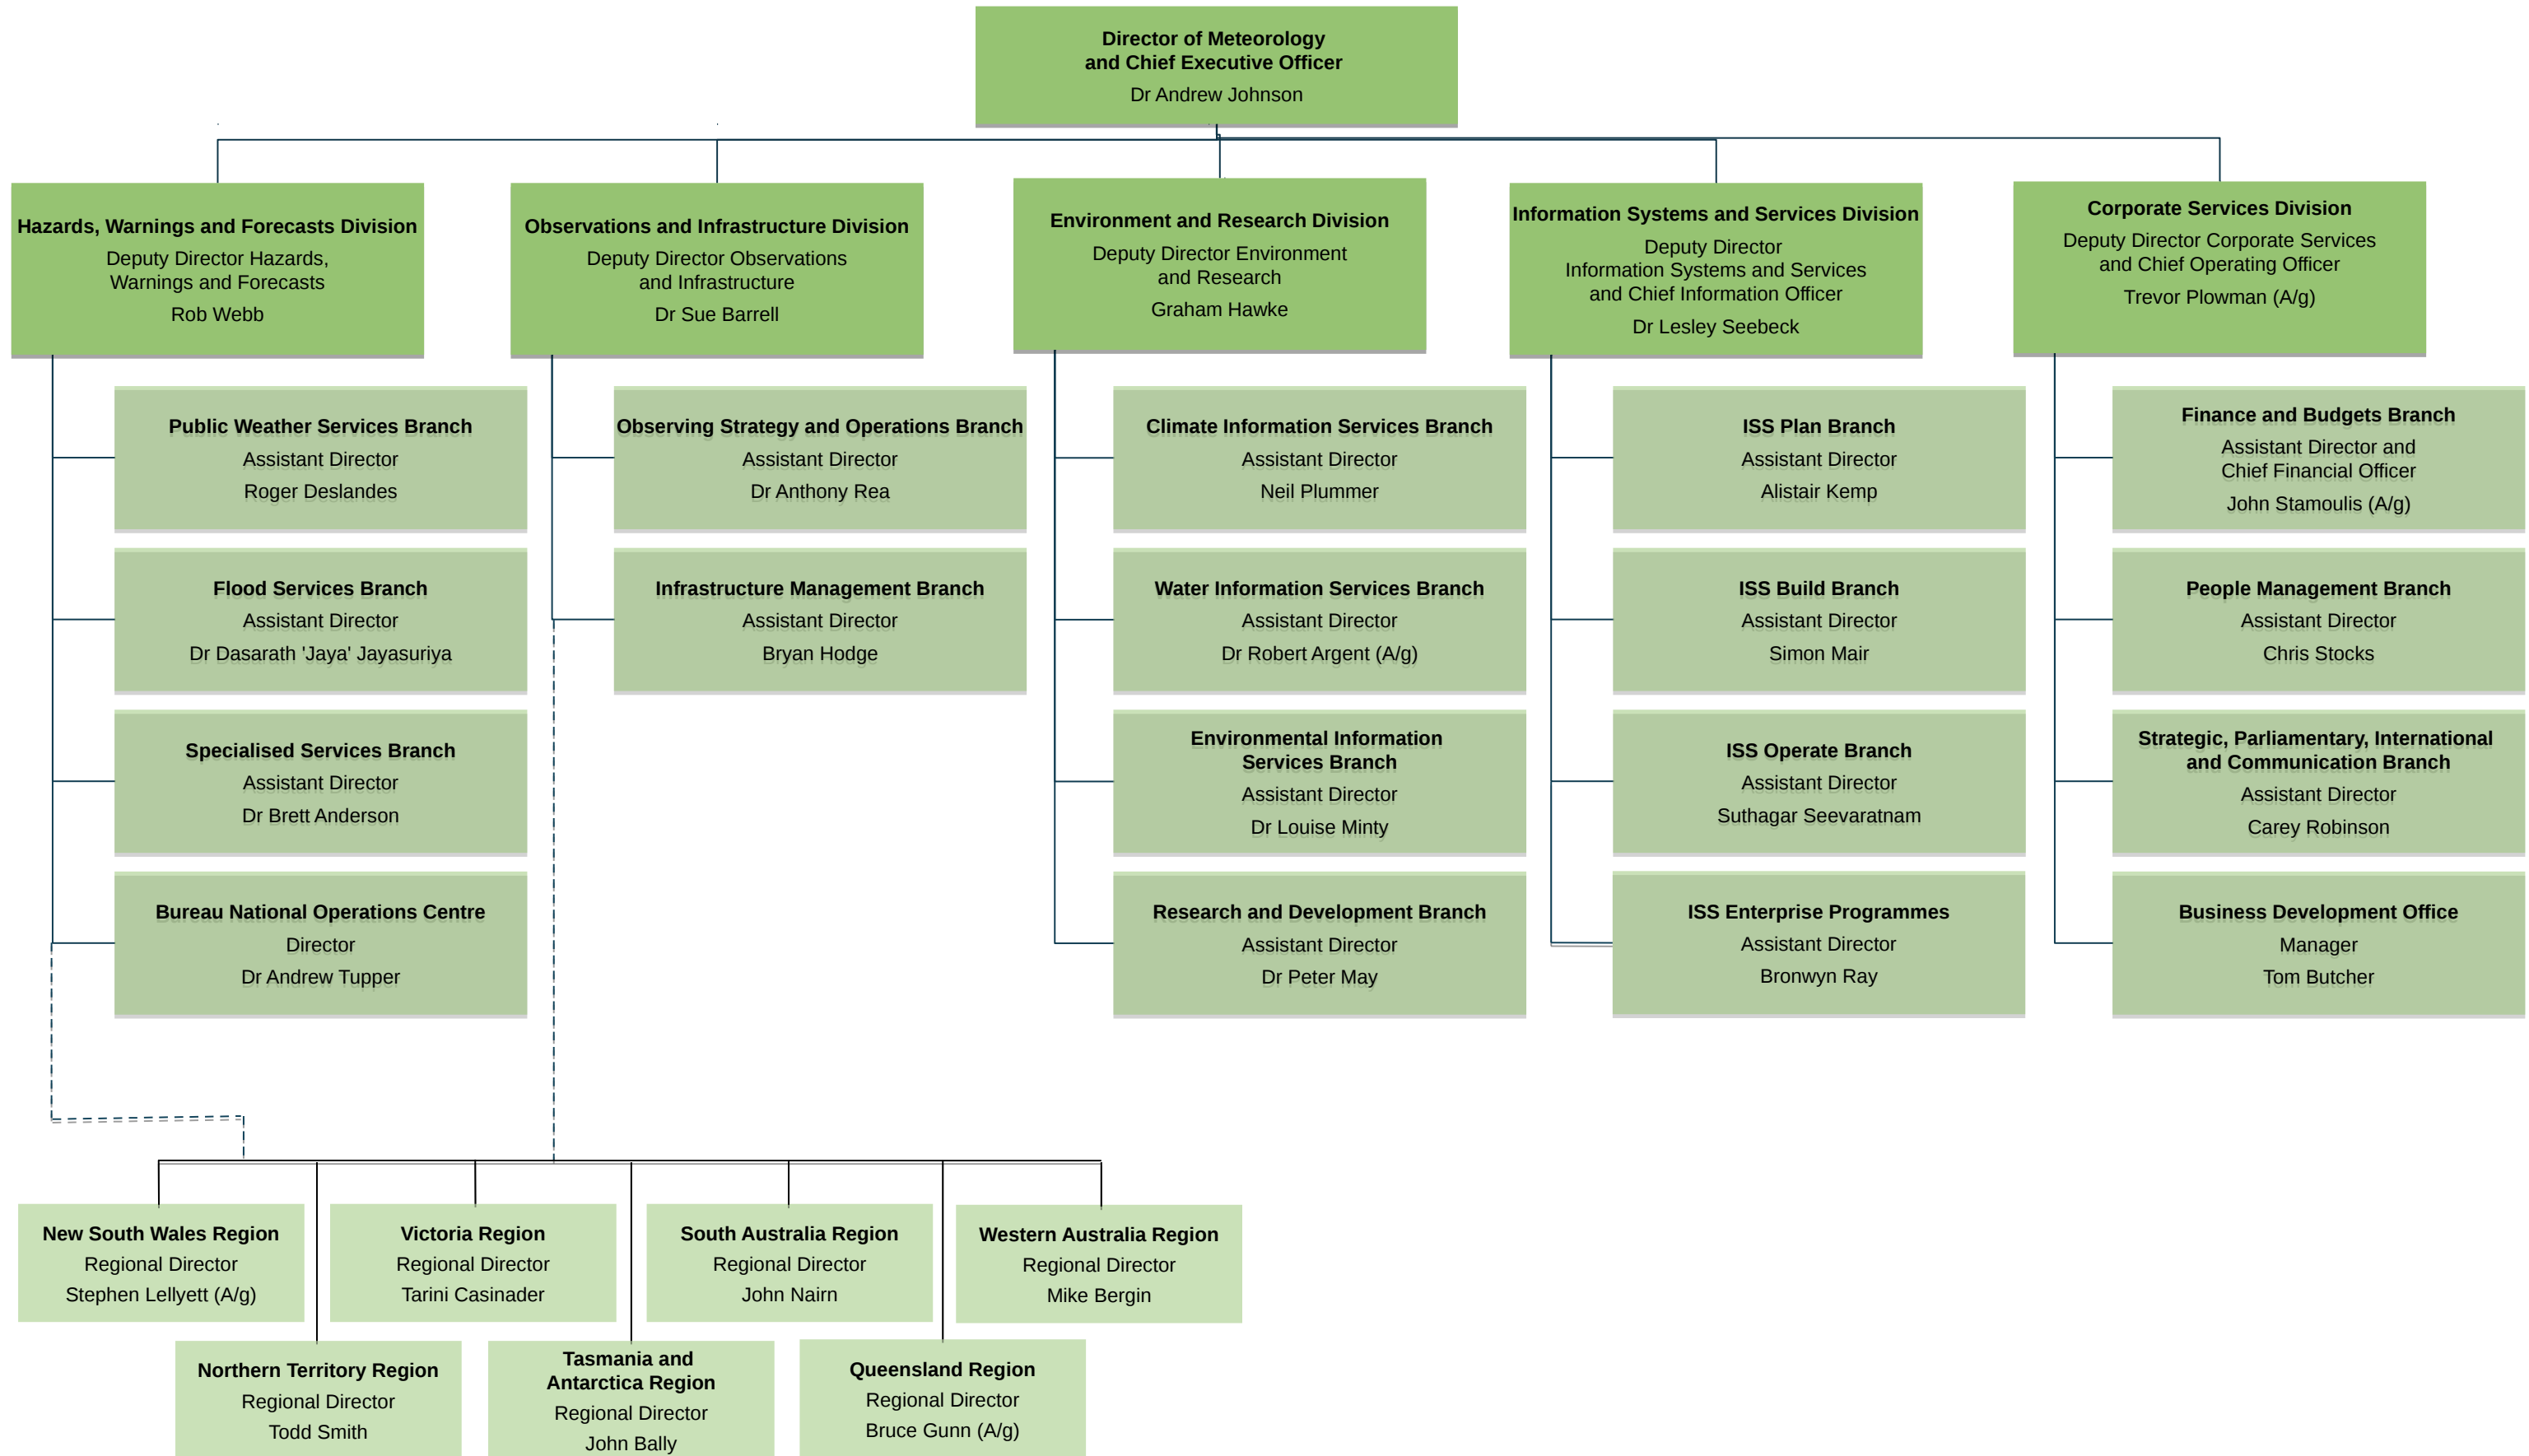

Bureau of Meteorology organisational chart

Legend
 Bureau Executive