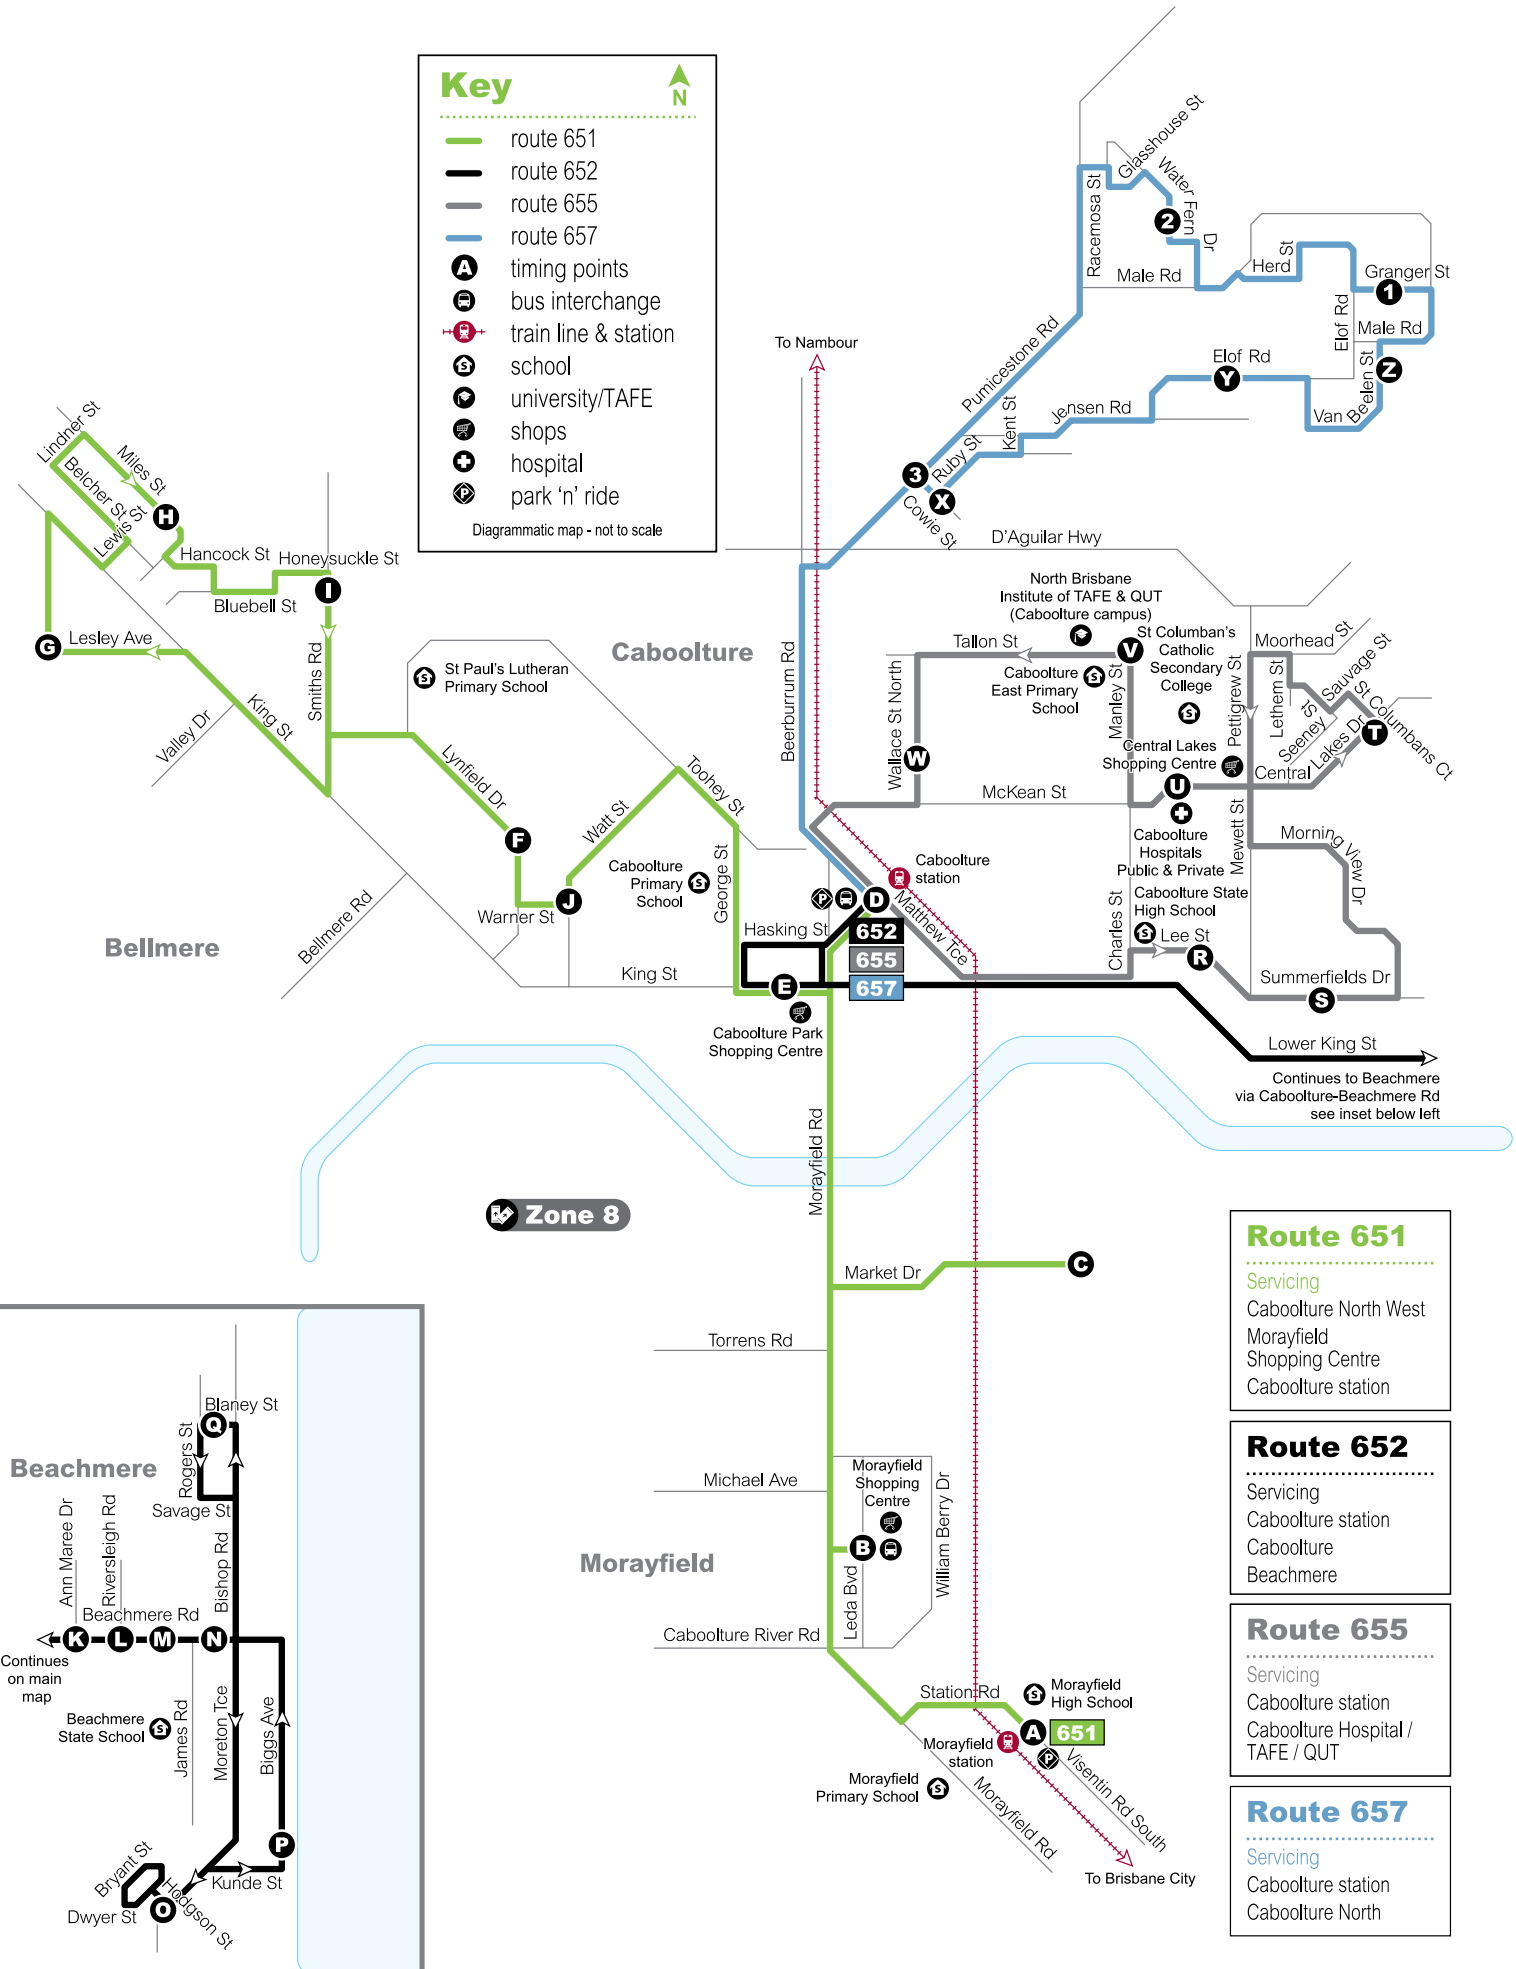

Routes

651, 652, 655, 657

Route map

Key

- route 651
- route 652
- route 655
- route 657
- Ⓐ timing points
- Ⓜ bus interchange
- Ⓜ train line & station
- 🎓 school
- 🎓 university/TAFE
- 🏪 shops
- 🏥 hospital
- 🚗 park 'n' ride

Diagrammatic map - not to scale

Zone 8

Route 651

Servicing
Caboolture North West
Morayfield
Shopping Centre
Caboolture station

Route 652

Servicing
Caboolture station
Caboolture
Beachmere

Route 655

Servicing
Caboolture station
Caboolture Hospital / TAFE / QUT

Route 657

Servicing
Caboolture station
Caboolture North