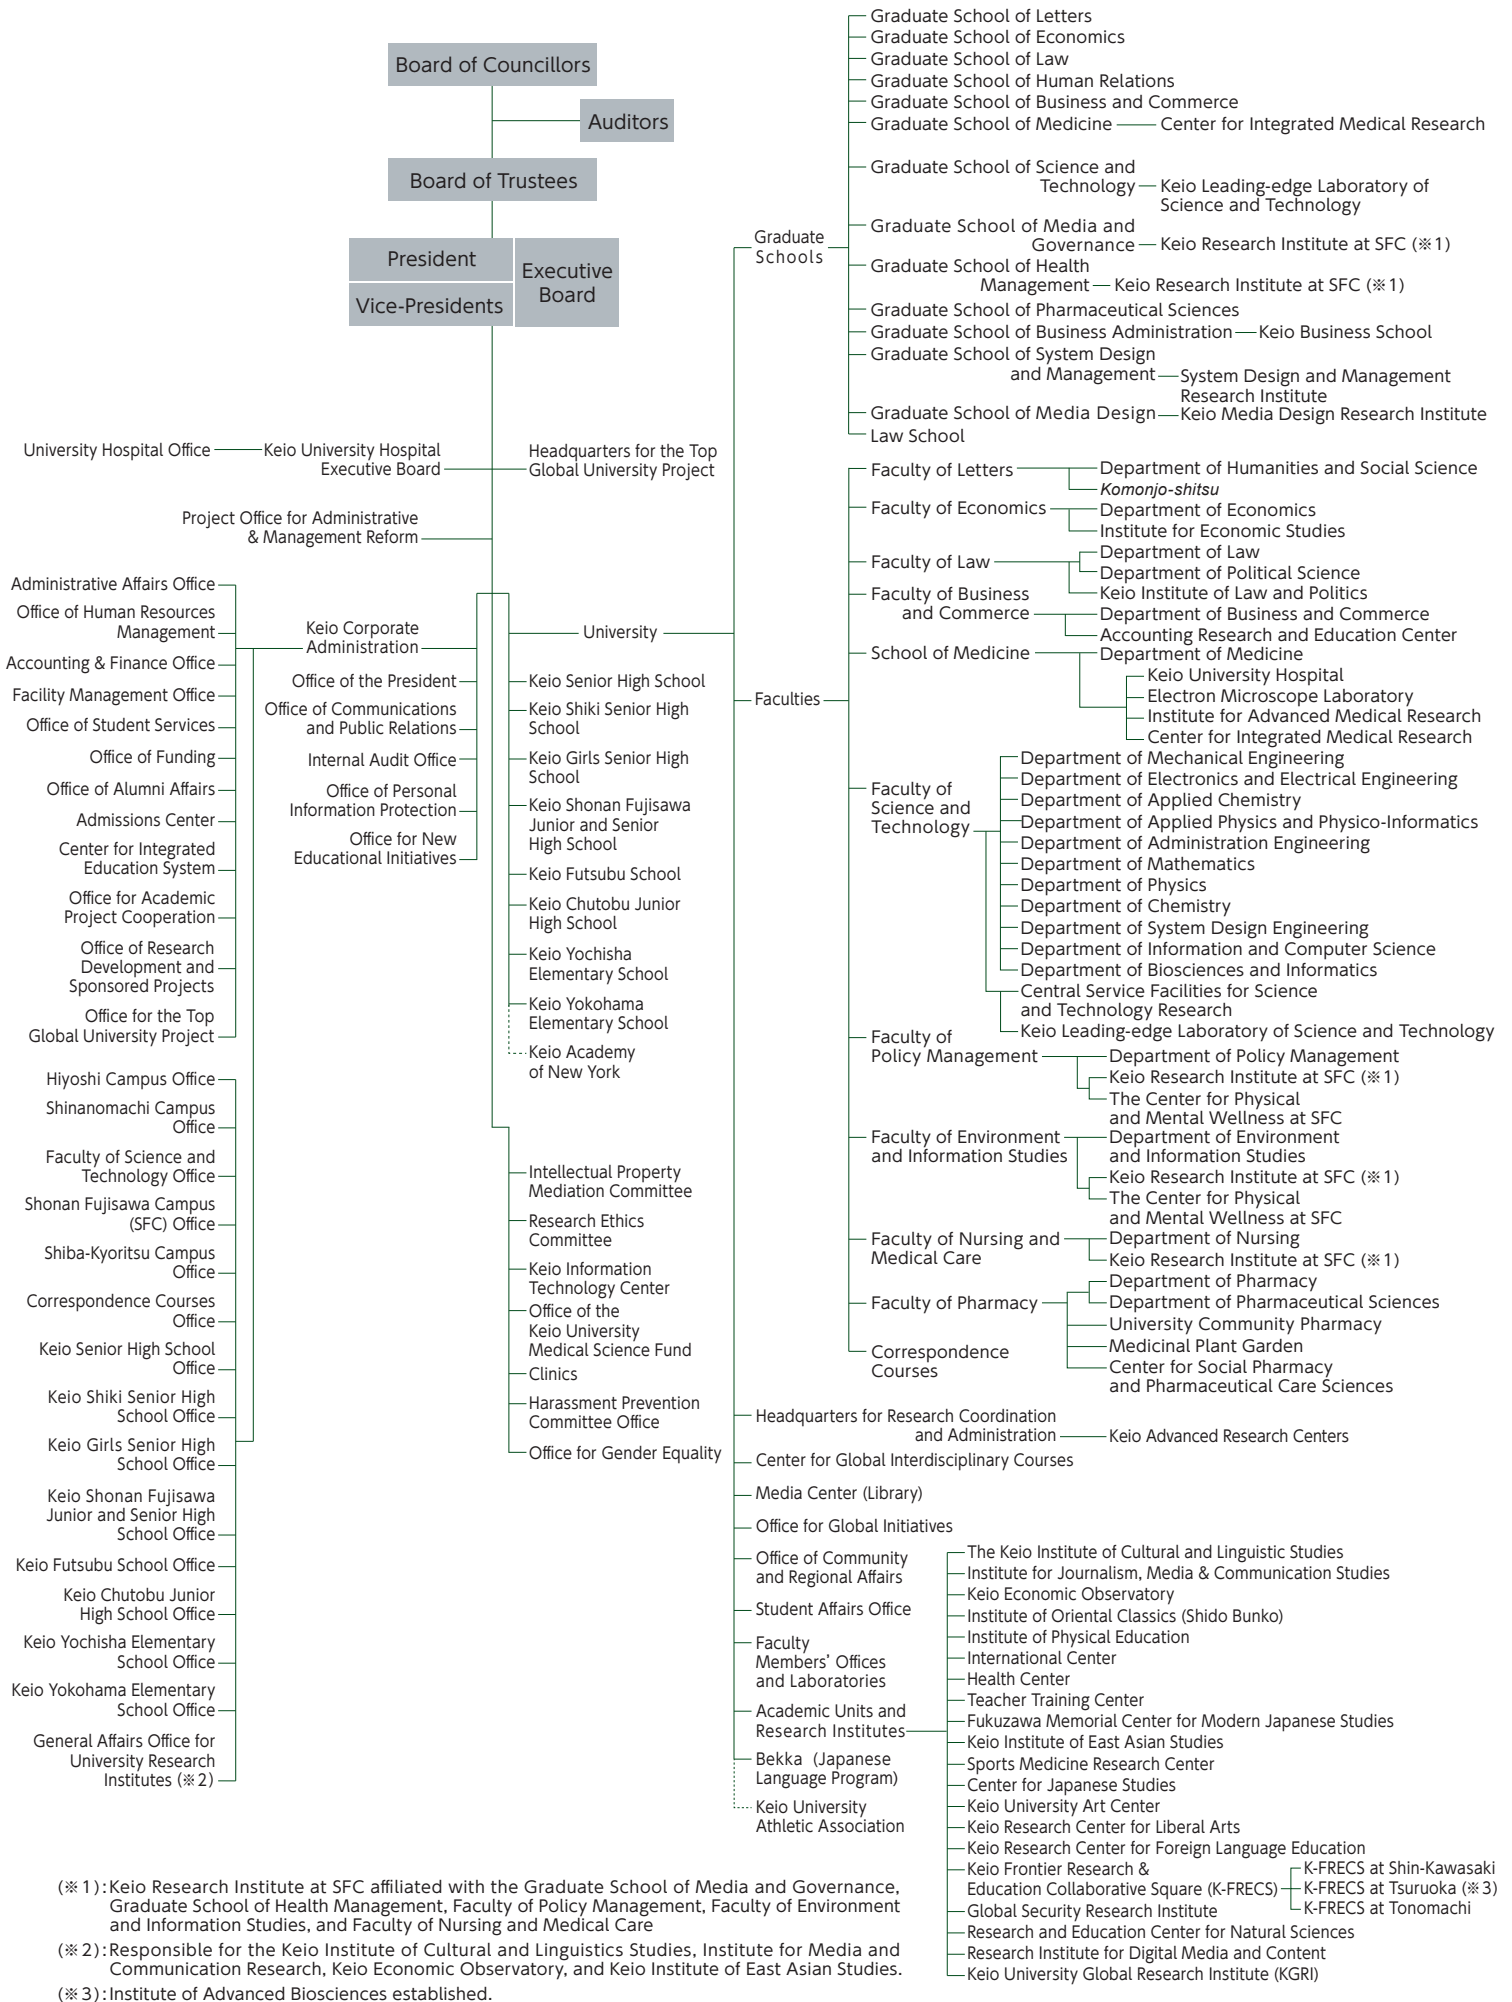

# Keio University Organizational Chart

(※ 1): Keio Research Institute at SFC affiliated with the Graduate School of Media and Governance, Graduate School of Health Management, Faculty of Policy Management, Faculty of Environment and Information Studies, and Faculty of Nursing and Medical Care  
 (※ 2): Responsible for the Keio Institute of Cultural and Linguistics Studies, Institute for Media and Communication Research, Keio Economic Observatory, and Keio Institute of East Asian Studies.  
 (※ 3): Institute of Advanced Biosciences established.