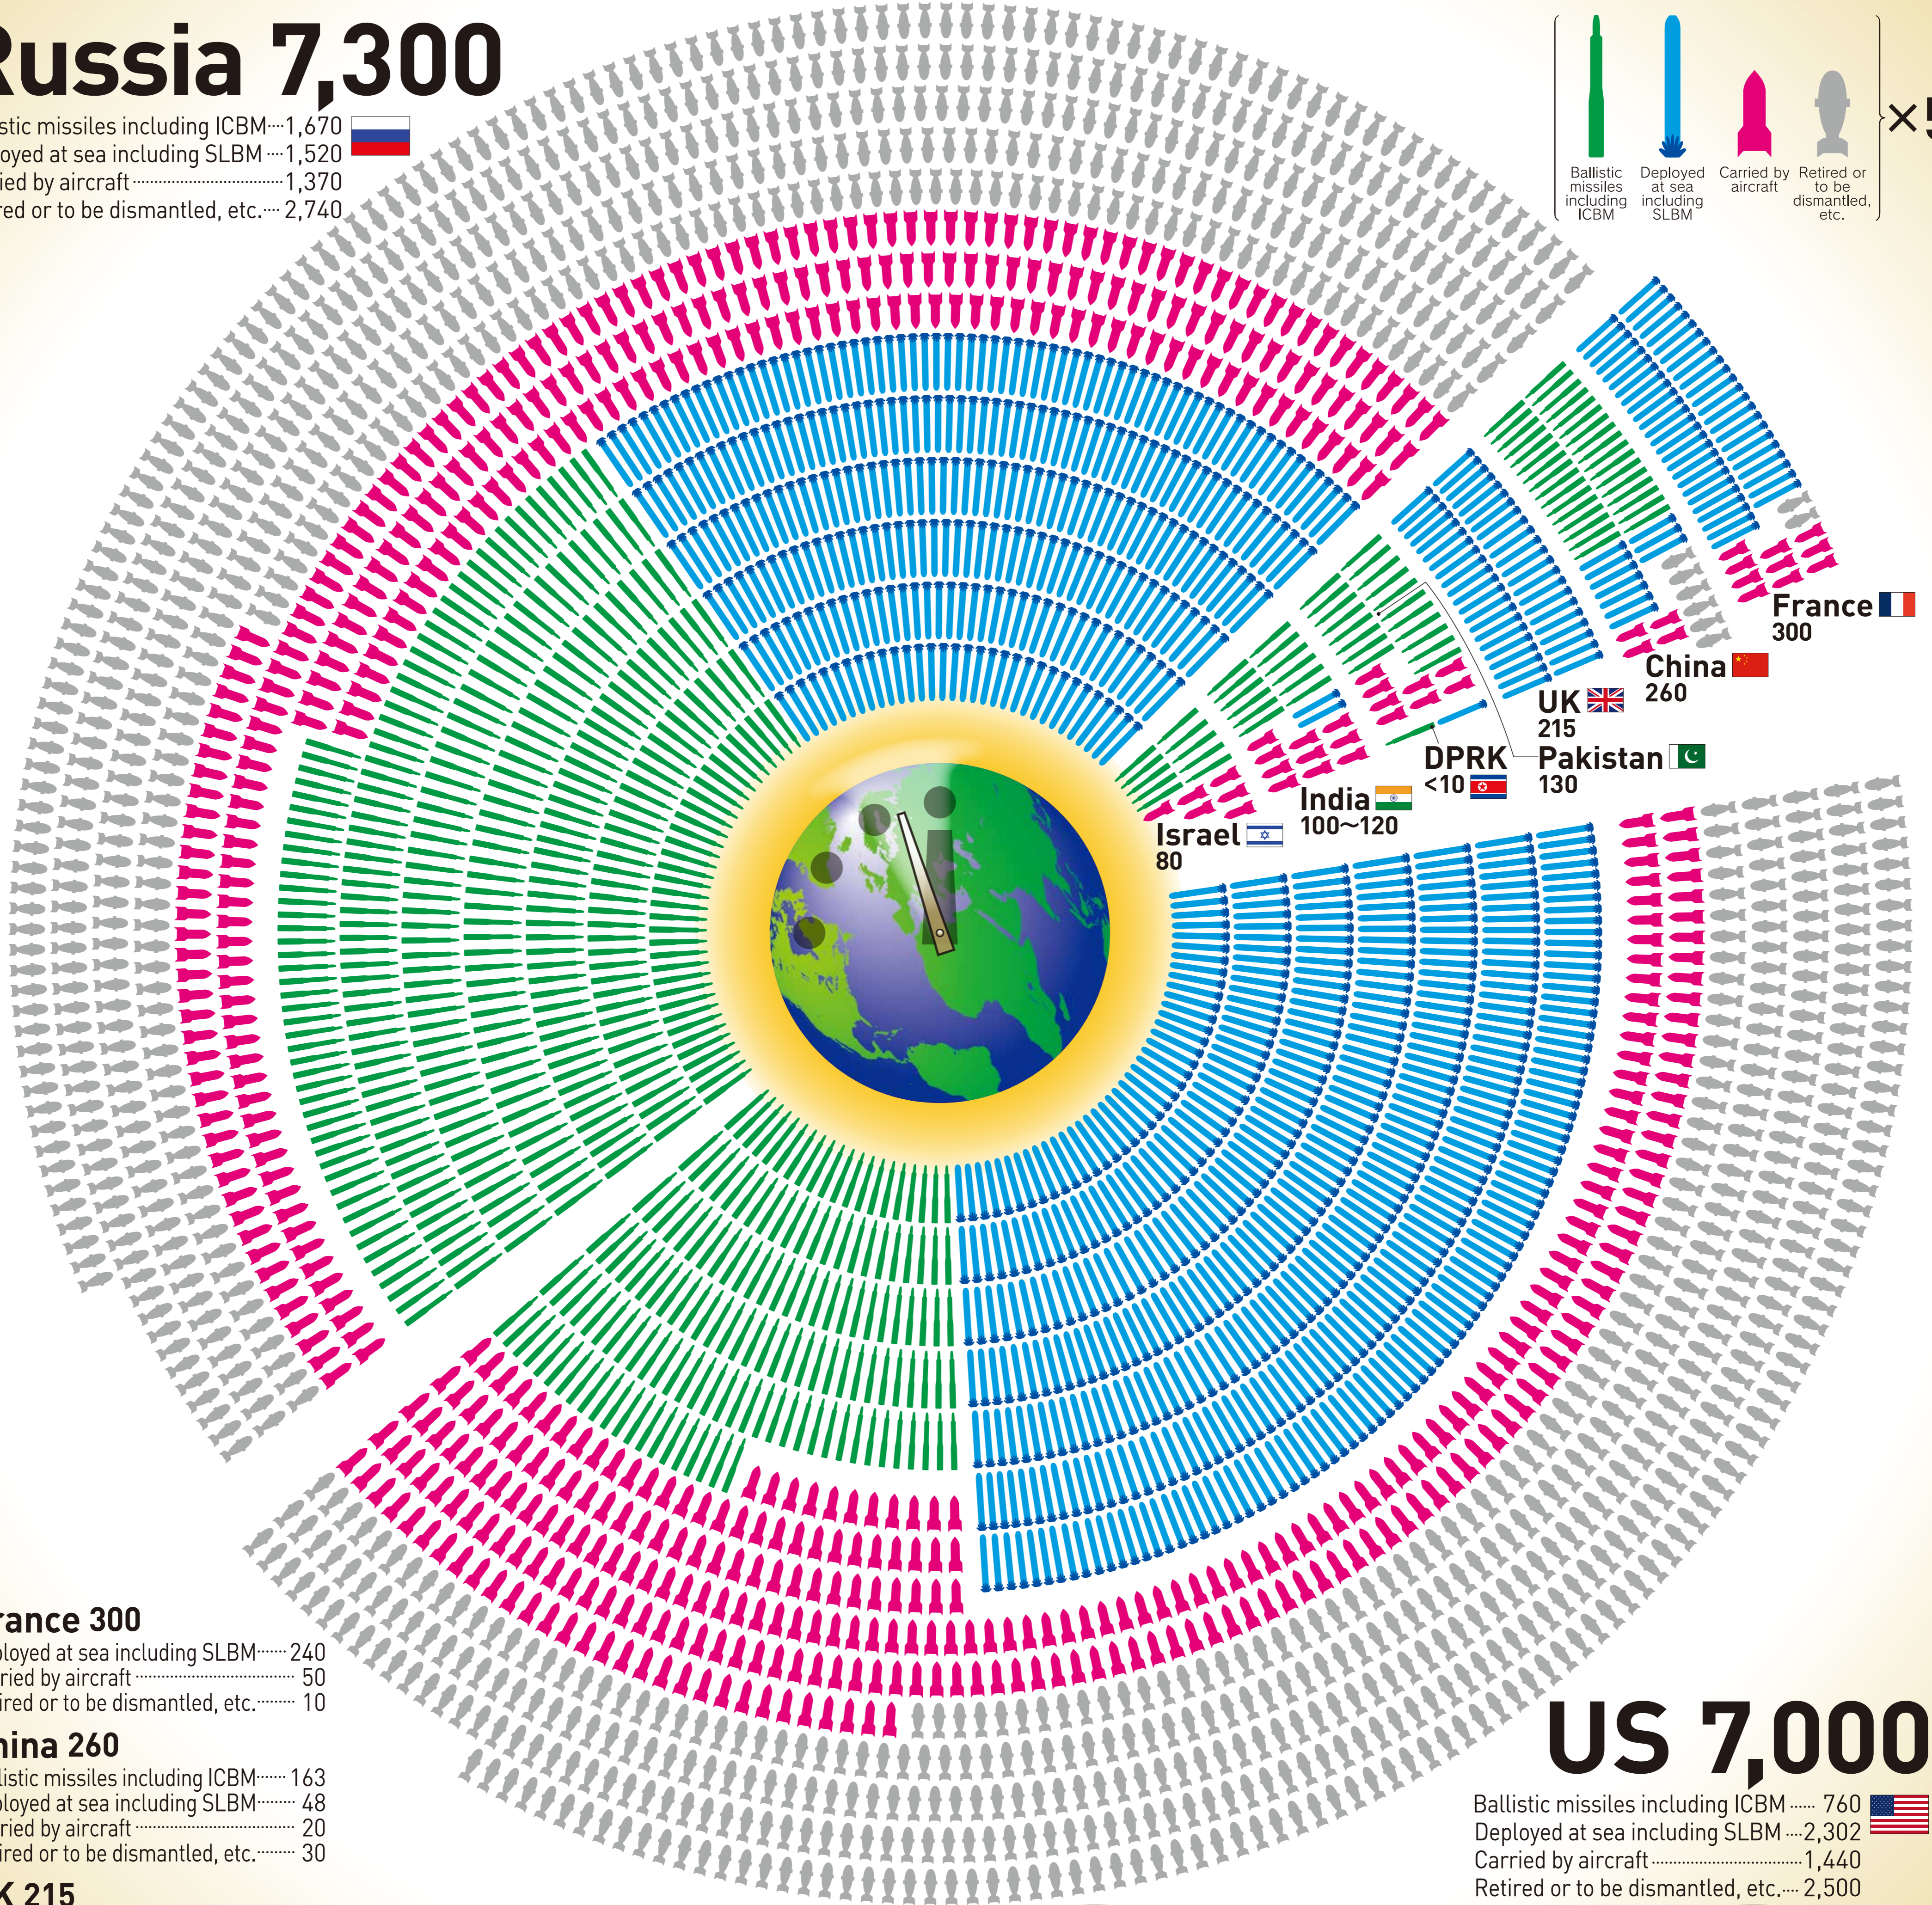

# THEY EXIST SO THEY CAN BE USED

The World's **Nuclear Warheads** Count June 2016

## Russia 7,300

Ballistic missiles including ICBM.....1,670  
 Deployed at sea including SLBM.....1,520  
 Carried by aircraft.....1,370  
 Retired or to be dismantled, etc.....2,740

### France 300

Deployed at sea including SLBM.....240  
 Carried by aircraft.....50  
 Retired or to be dismantled, etc.....10

### UK 215

Deployed at sea including SLBM.....215