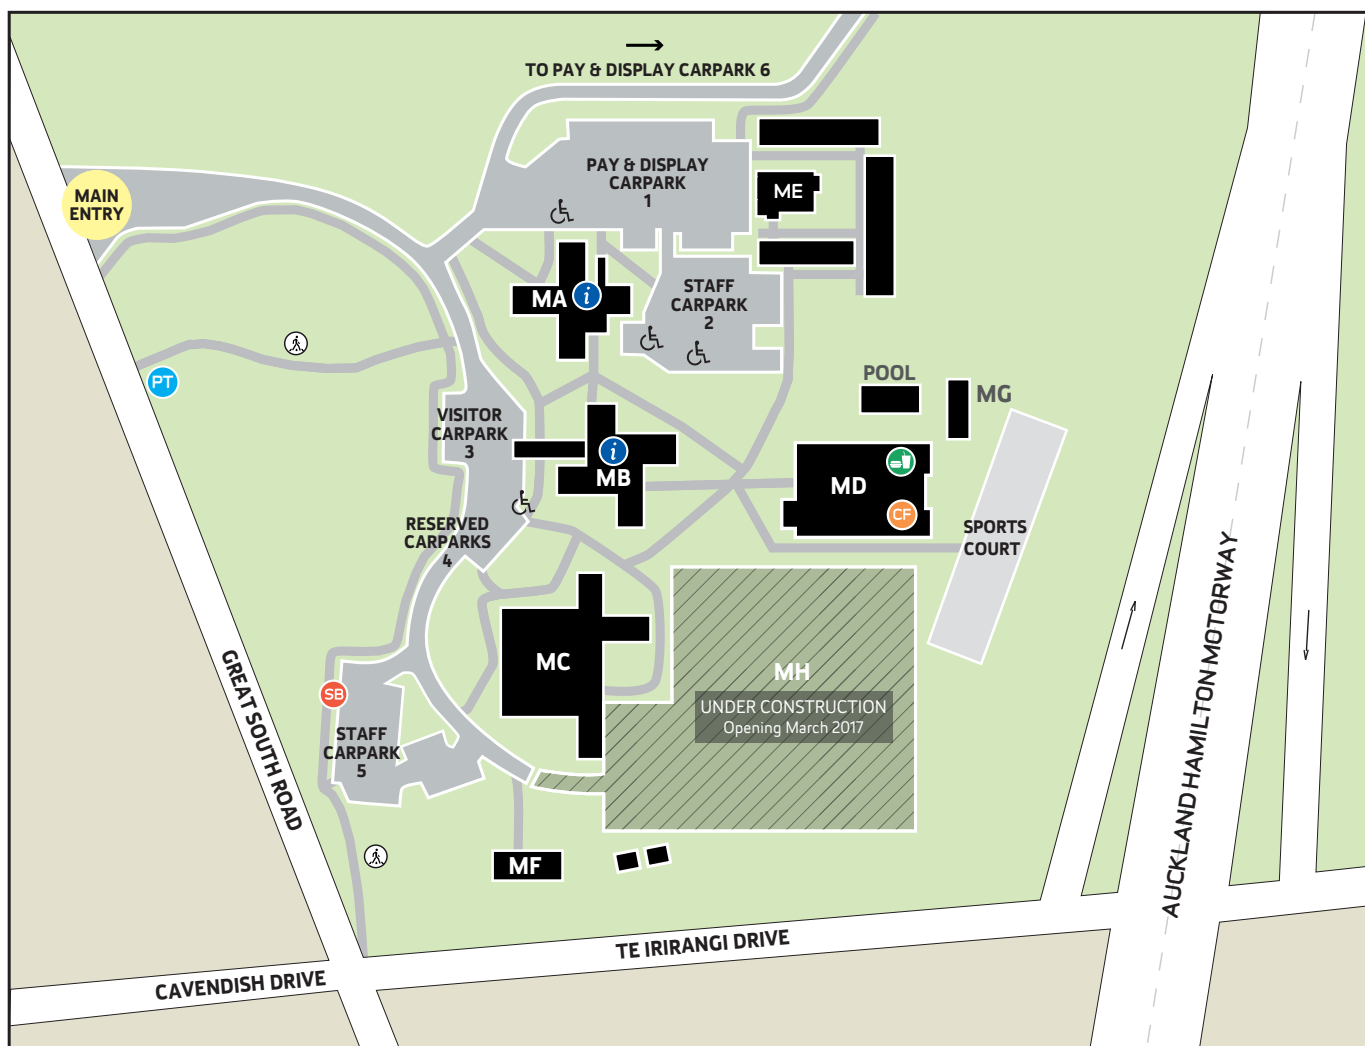

AUT SOUTH CAMPUS

640 Great South Road
Manukau 2025

SERVICES AND FACILITIES

Library – Ground floor, MA building

Student Hub & Learning Lab –

Level 1, MA building

Café – Level 2, MD building

Fitness Centre – MD building

Boardrooms – Level 3, MB building

Estates Service Centre, Security –

MF building

Health, Counselling & Wellbeing –

Level 1, MB building

AuSM (Auckland Student Movement

@ AUT) – ME building

STUDENT HUB & RECEPTION

Level 1, MB building

Phone: 0800 AUT SOUTH (0800 288 768)

Web: www.aut.ac.nz

JOIN A CAMPUS TOUR

Tuesdays at 2pm

Student Hub

-  Student Hub
-  Cafés
-  Conference facility
-  Intercampus shuttle bus stop
-  Public transport
-  Pedestrian access
-  Mobility parks