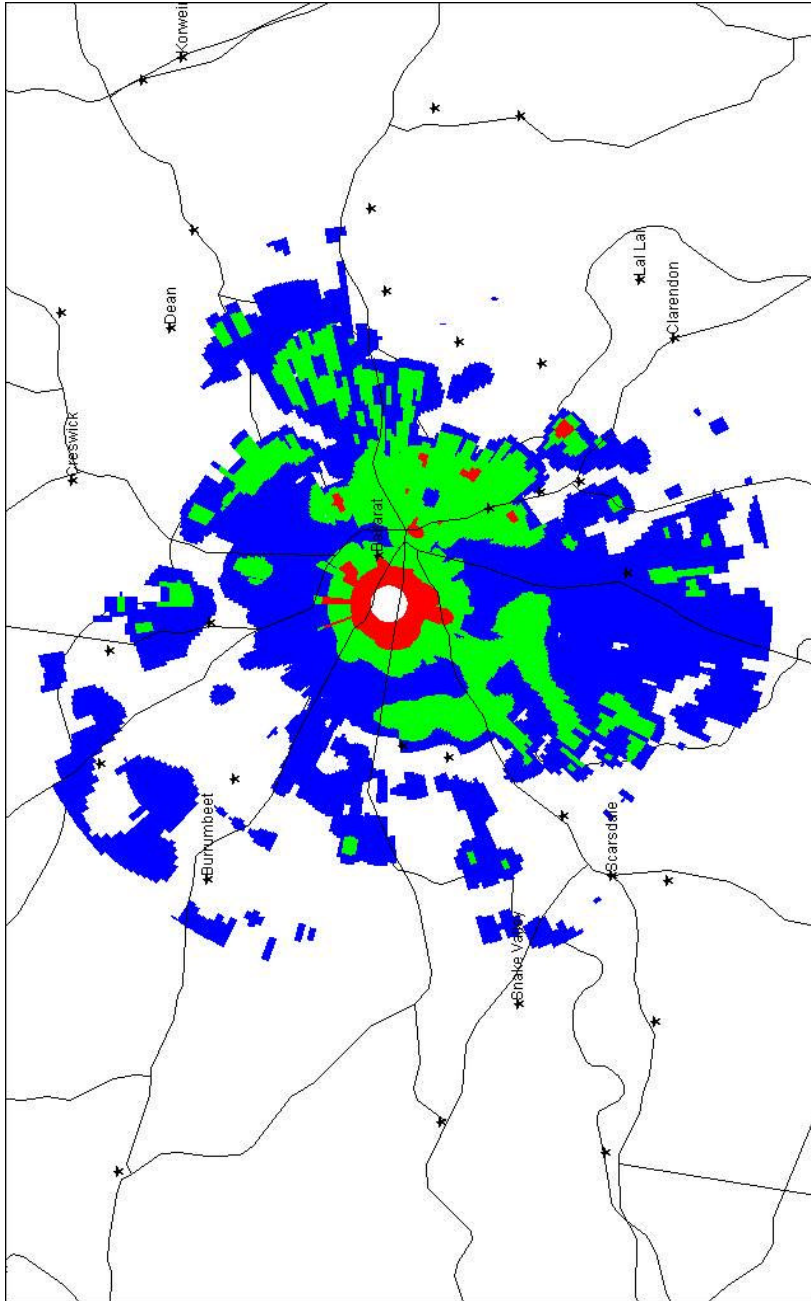

List of Potential Sites

High Power Solution

Broadcast Australia Site at Lookout Hill.
Datafast Tower at Mt Warrenheip
Radio Ballarat Tower at Mt Warrenheip

Low/Medium Power Solution

Enforcement Building
Phoenix Centre
Works Depot Tower
Waste and Horticultural

Preferred Site

It is unlikely that a medium or high power site will be available. Therefore the preferred site is at the council owned enforcement depot. The site has a thin steel pole and is in an industrial area on the outskirts of Ballarat. The equipment can be located within the depot. A vertically polarised transmission with ERP of 200W and an omnidirectional pattern will give a suburban grade of service to most of the Ballarat metropolitan area. The remainder of the metropolitan area will be supplied a rural grade of service. See attached coverage map. The coverage map was produced using Pathloss 4.0 prediction software and Auslig 9 second terrain data.

Enforcement Depot Pole

Coverage Map