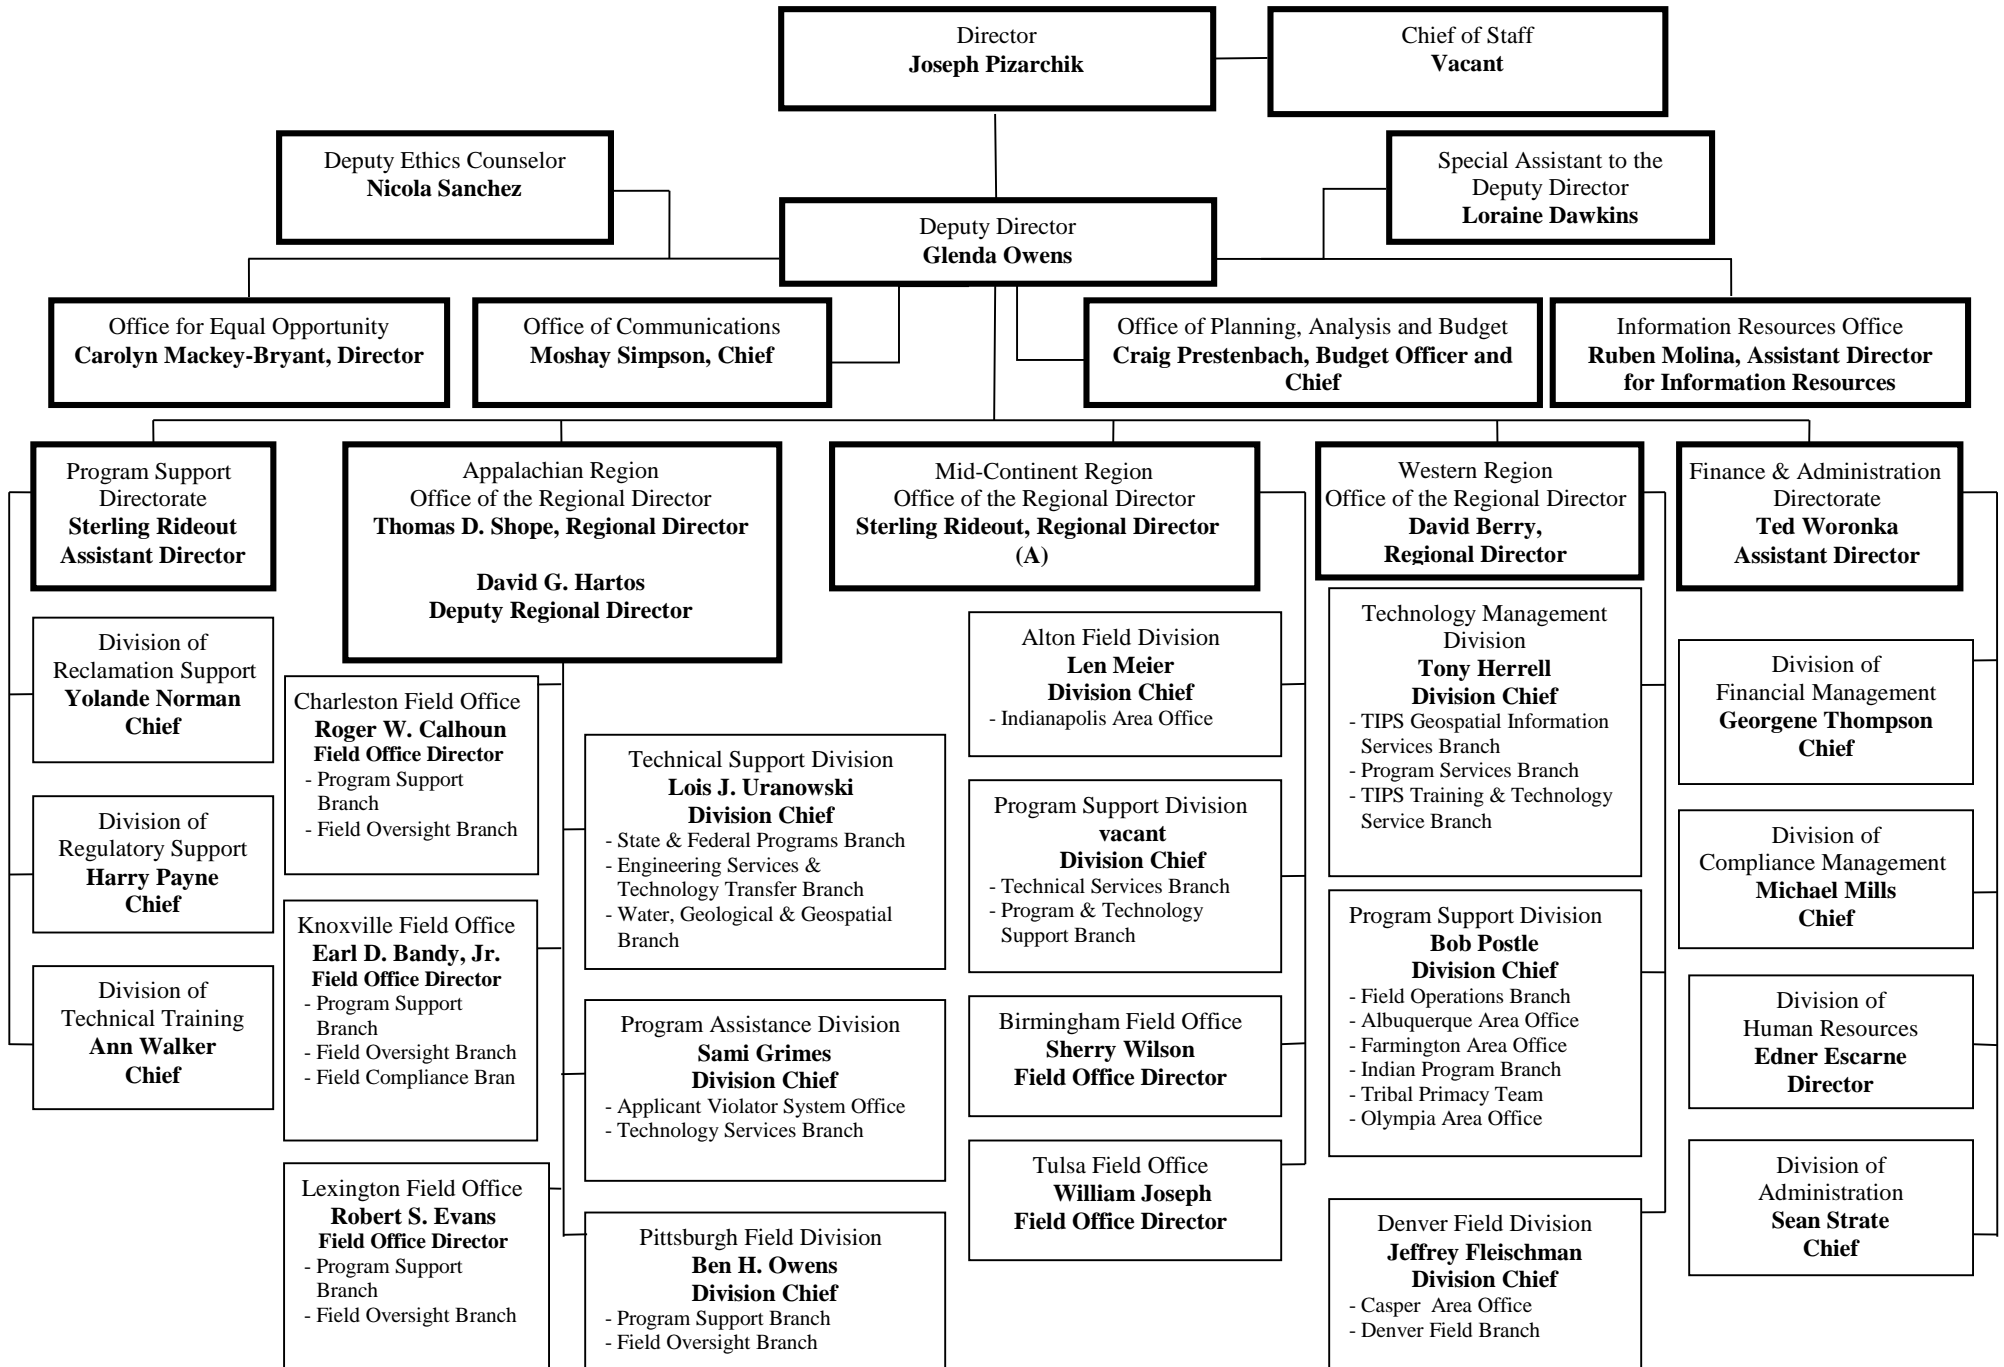

OFFICE OF SURFACE MINING RECLAMATION AND ENFORCEMENT ORGANIZATIONAL CHART

November 2016

(A) = Acting