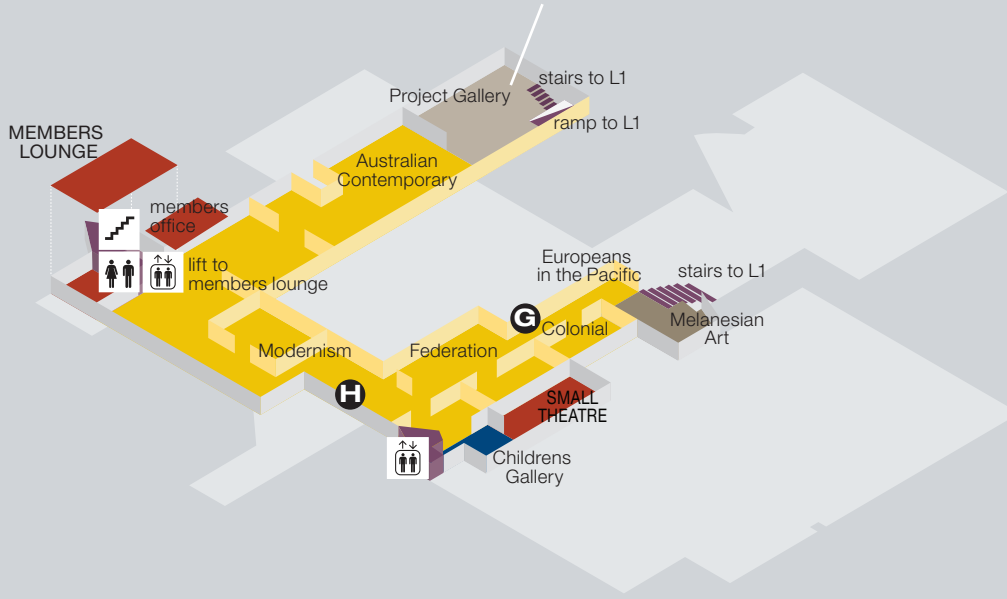

A Please see reverse for
Must see art

GALLERY MAP

L2
mezzanine

L2
level 2

- escalator
- lift
- cafes
- restaurant
- toilets
- cloaking

L1
level 1

- Aboriginal and Torres Strait Islander
- Impressionism to Pop
- 1 Photography
- 2 Fashion and Asian costume
- 3 Jewellery
- Australian
- Asian
- Polynesian and Melanesian
- Project Gallery
- Childrens Gallery
- Gardens

LG
lower ground

G
ground