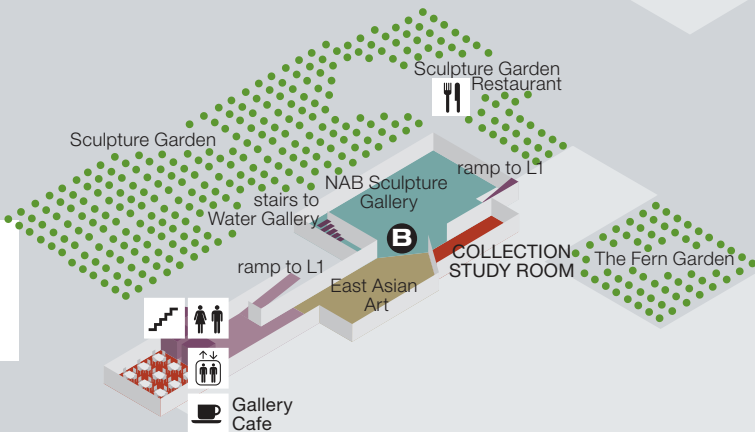

A Please see reverse for
Must see art

GALLERY MAP

L2
mezzanine

L2
level 2

- escalator
- lift
- cafes
- restaurant
- toilets
- cloaking

L1
level 1

- Aboriginal and Torres Strait Islander
- Impressionism to Pop
- 1 Photography
- 2 Fashion and Asian costume
- 3 Jewellery
- Australian
- Asian
- Polynesian and Melanesian
- Project Gallery
- Childrens Gallery
- Gardens

LG
lower ground

G
ground