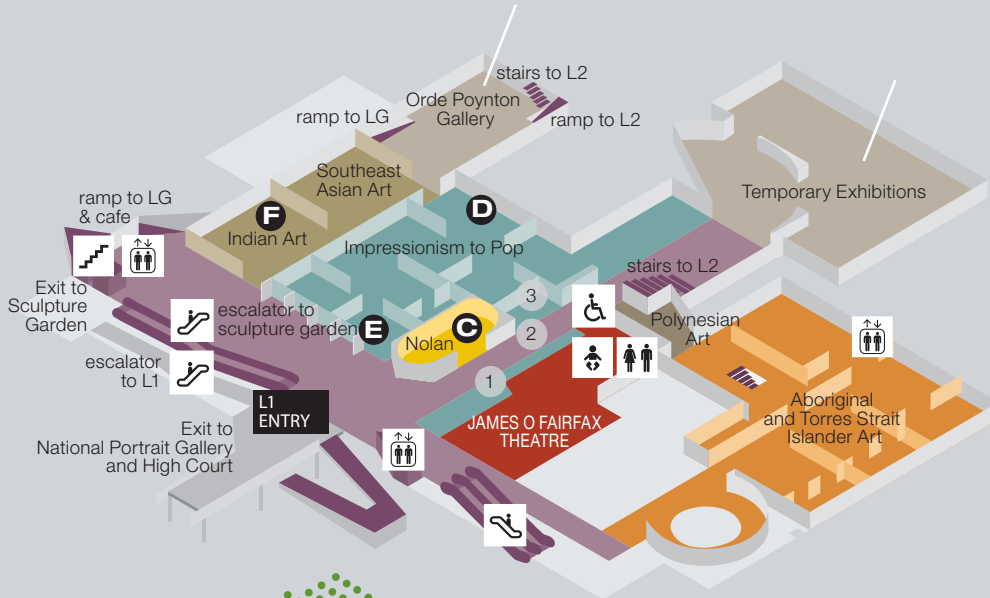

A Please see reverse for
Must see art

GALLERY MAP

L2
mezzanine

L2
level 2

- escalator
- lift
- cafes
- restaurant
- toilets
- cloaking

L1
level 1

- Aboriginal and Torres Strait Islander
- Impressionism to Pop
- 1 Photography
- 2 Fashion and Asian costume
- 3 Jewellery
- Australian
- Asian
- Polynesian and Melanesian
- Project Gallery
- Childrens Gallery
- Gardens

LG
lower ground

G
ground