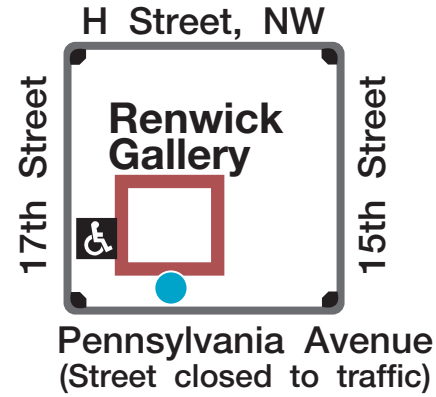

# Accessibility Map: Smithsonian Museums On and Near the Mall

Smithsonian

## Key to Symbols

- Entrance
- Wheelchair Access
- Metro Station
- Curb Cut
- Designated Parking for Persons with Disabilities

Farragut West (17th St. exit)  
(accessible station at 18th & I Sts.)

3/4 mi.  
1.2 km

Federal Triangle

1/2 mi.  
.8 km

7/8 mi.  
1.4 km

Future site:  
African  
American  
History  
and  
Culture  
Museum