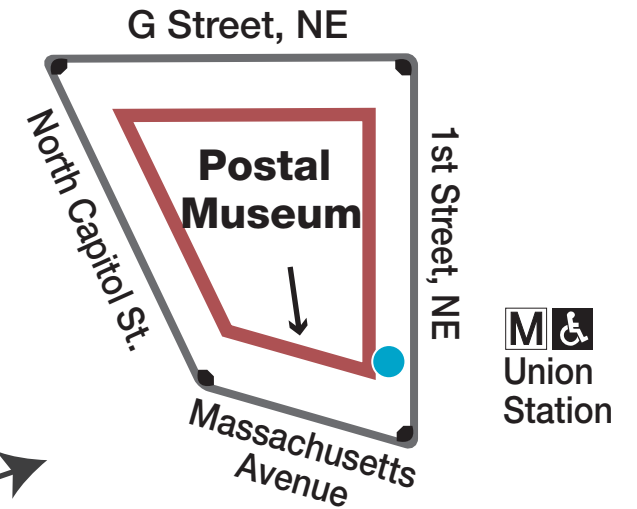

# Accessibility Map: Smithsonian Museums On and Near the Mall

Smithsonian

## Key to Symbols

- Entrance
- Wheelchair Access
- Metro Station
- Curb Cut
- Designated Parking for Persons with Disabilities

Farragut West (17th St. exit)  
(accessible station at 18th & I Sts.)

3/4 mi.  
1.2 km

Federal Triangle

1/2 mi.  
.8 km

7/8 mi.  
1.4 km

Future site:  
African  
American  
History  
and  
Culture  
Museum