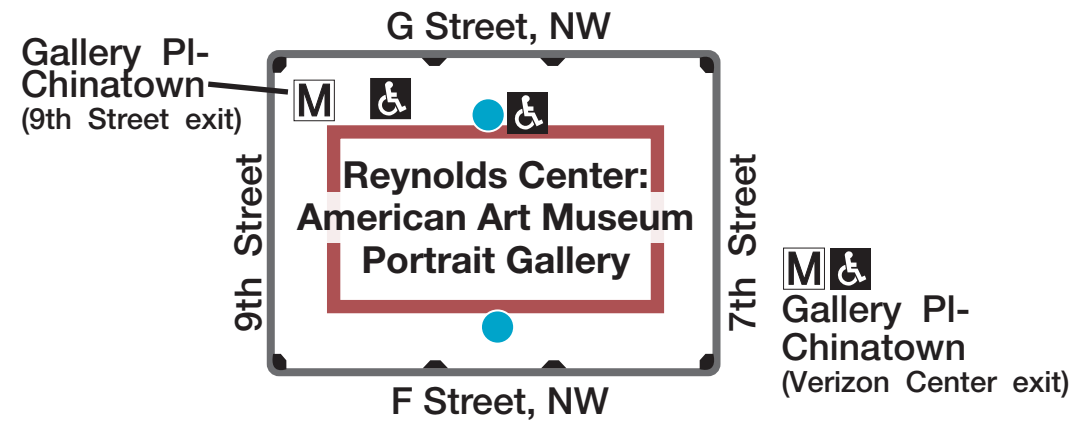

# Accessibility Map: Smithsonian Museums On and Near the Mall

Smithsonian

## Key to Symbols

- Entrance
- Wheelchair Access
- Metro Station
- Curb Cut
- Designated Parking for Persons with Disabilities

Farragut West (17th St. exit)  
(accessible station at 18th & I Sts.)

3/4 mi.  
1.2 km

Federal Triangle

1/2 mi.  
.8 km

7/8 mi.  
1.4 km

Future site:  
African  
American  
History  
and  
Culture  
Museum