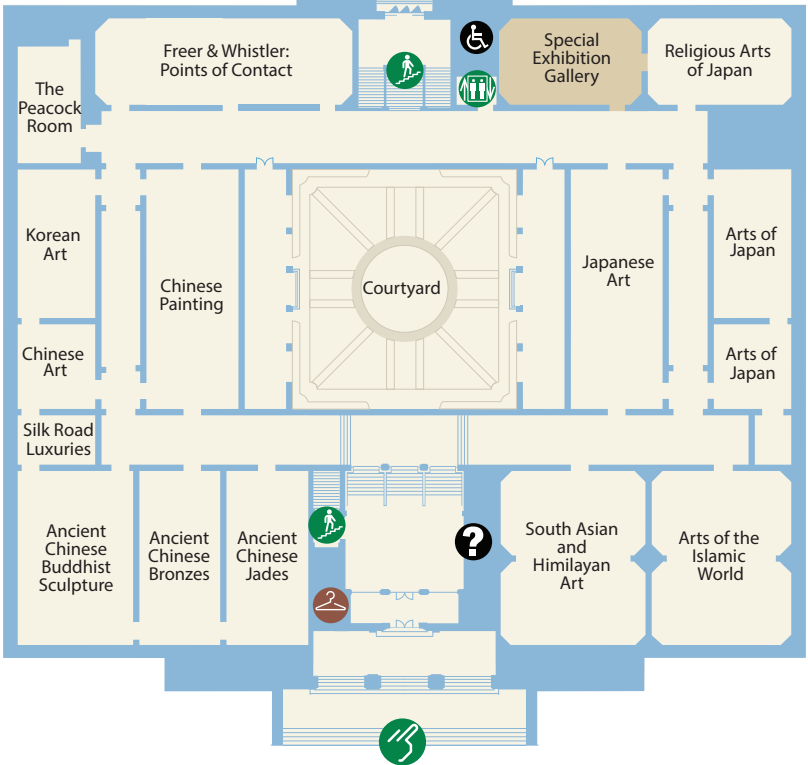

INDEPENDENCE AVENUE

LEVEL 3

NATIONAL MALL

INDEPENDENCE AVENUE

LEVEL 2

- ENTRANCE
- INFORMATION
- ELEVATOR
- STAIRS
- RESTROOMS
- WHEELCHAIR ACCESS
- CLOAKROOM/LOCKERS

SUBLEVEL 1