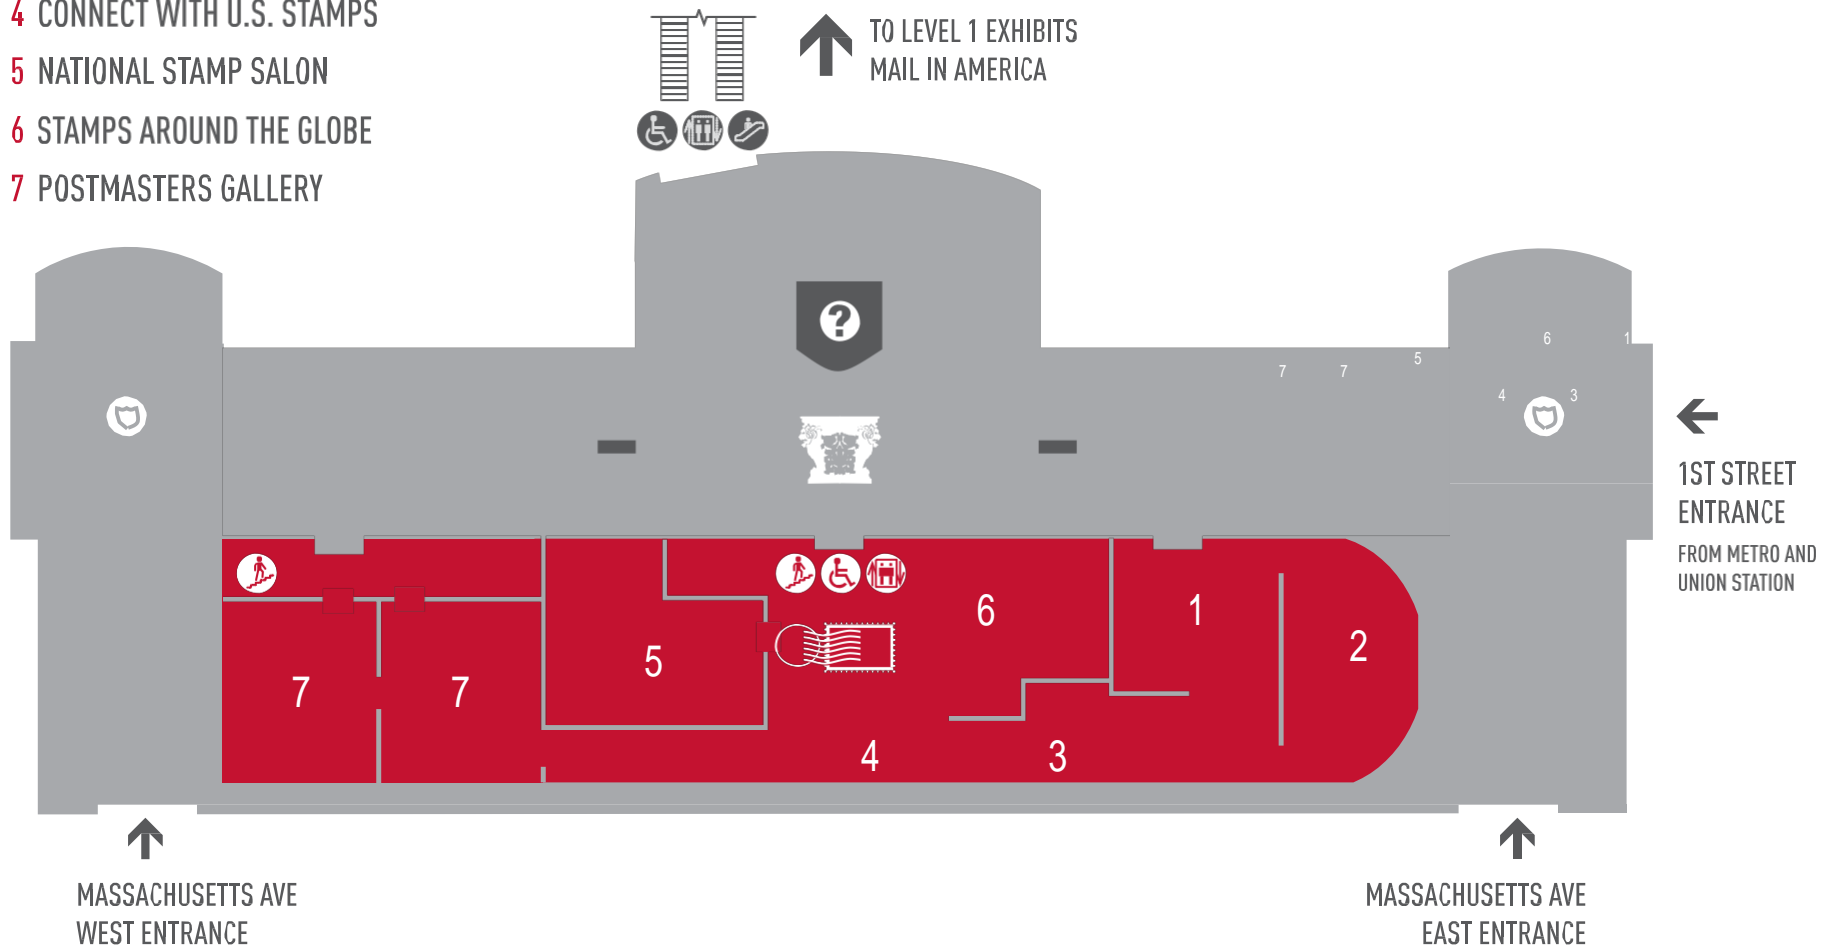

# LEVEL 2

-  HISTORIC LOBBY
-  INFORMATION
-  WILLIAM H. GROSS STAMP GALLERY
  - 1 WORLD OF STAMPS
  - 2 GEMS OF AMERICAN PHILATELY
  - 3 MAIL MARKS HISTORY
  - 4 CONNECT WITH U.S. STAMPS
  - 5 NATIONAL STAMP SALON
  - 6 STAMPS AROUND THE GLOBE
  - 7 POSTMASTERS GALLERY

# MEZZANINE

-  BYRNE EDUCATION LOFT
  - 1 OVERLOOK
  - 2 IDEA LAB

# LEVEL 1

-  DISCOVERY CENTER
-  MUSEUM SHOP
-  STAMP STORE
-  MAIL IN AMERICA GALLERIES
  - 1 MOVING THE MAIL
  - 2 BINDING THE NATION
  - 3 CUSTOMERS AND COMMUNITIES
  - 4 SYSTEMS AT WORK
  - 5 BEHIND THE BADGE
  - 6 SPECIAL EXHIBITION GALLERY
  - 7 MAIL CALL

MUSEUM HOURS Open daily from 10 am to 5:30 pm (closed Dec. 25)