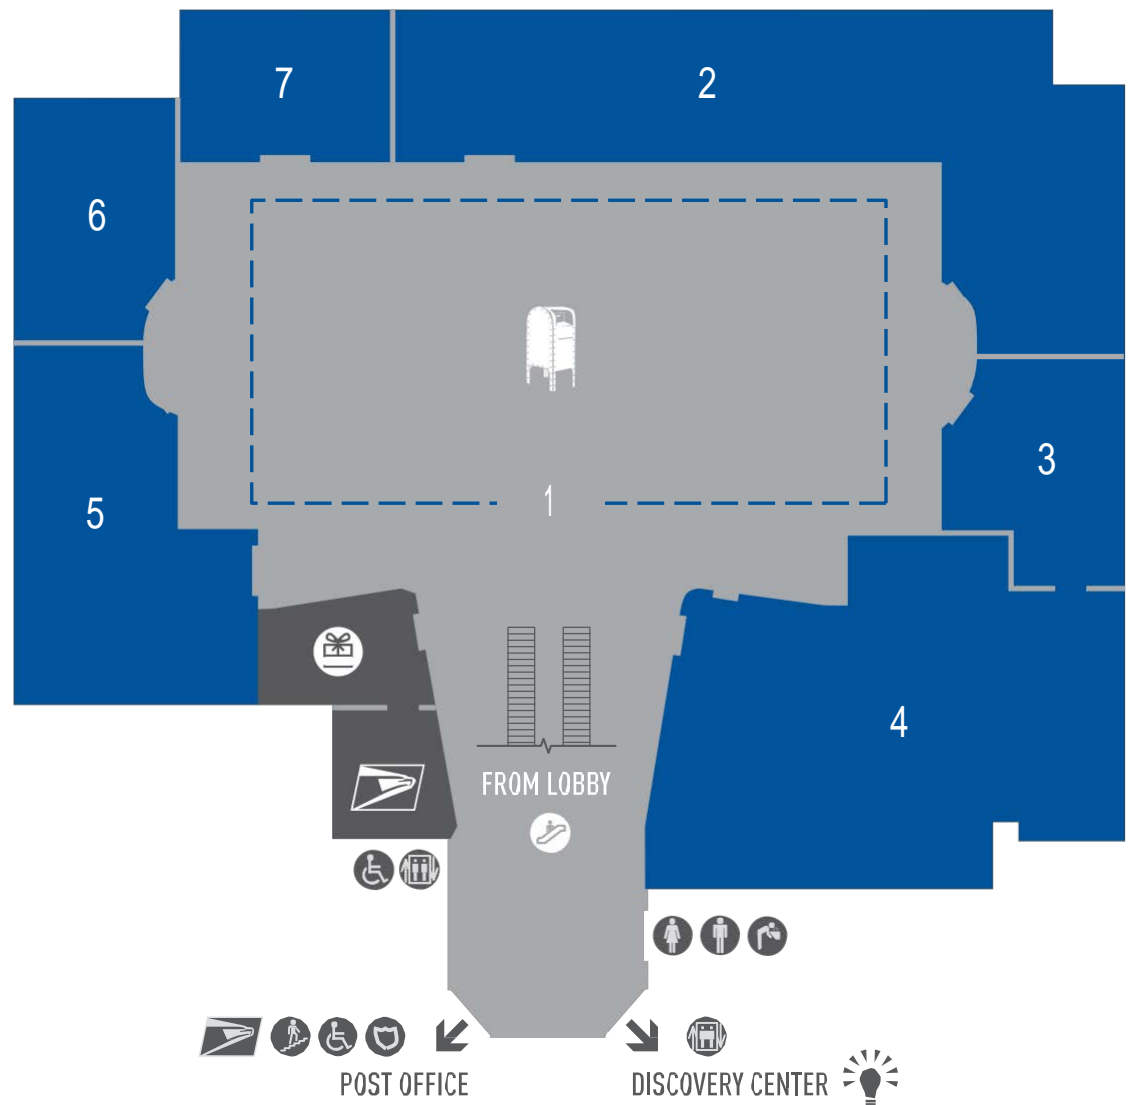

# LEVEL 2

-  HISTORIC LOBBY
-  INFORMATION
-  WILLIAM H. GROSS STAMP GALLERY
  - 1 WORLD OF STAMPS
  - 2 GEMS OF AMERICAN PHILATELY
  - 3 MAIL MARKS HISTORY
  - 4 CONNECT WITH U.S. STAMPS
  - 5 NATIONAL STAMP SALON
  - 6 STAMPS AROUND THE GLOBE
  - 7 POSTMASTERS GALLERY

# MEZZANINE

-  BYRNE EDUCATION LOFT
  - 1 OVERLOOK
  - 2 IDEA LAB

# LEVEL 1

-  DISCOVERY CENTER
-  MUSEUM SHOP
-  STAMP STORE
-  MAIL IN AMERICA GALLERIES
  - 1 MOVING THE MAIL
  - 2 BINDING THE NATION
  - 3 CUSTOMERS AND COMMUNITIES
  - 4 SYSTEMS AT WORK
  - 5 BEHIND THE BADGE
  - 6 SPECIAL EXHIBITION GALLERY
  - 7 MAIL CALL

MUSEUM HOURS Open daily from 10 am to 5:30 pm (closed Dec. 25)