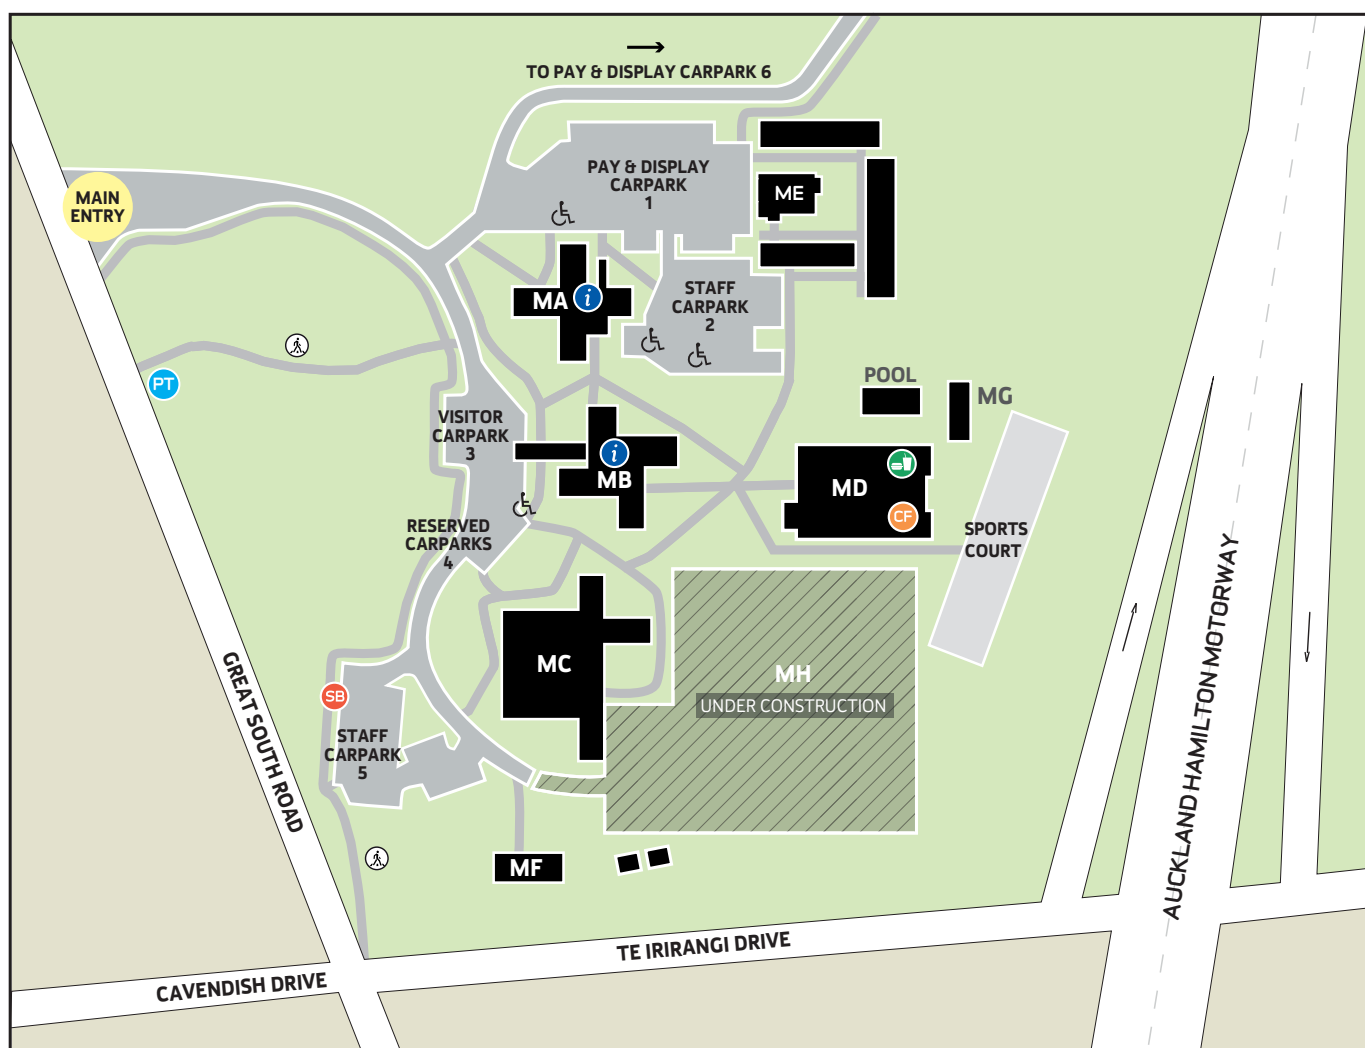

AUT SOUTH CAMPUS

640 Great South Road
Manukau 2025

SERVICES AND FACILITIES

Library – Ground floor, MA building

Student Hub & Learning Lab –

Level 1, MA building

Café – Level 2, MD building

Fitness Centre – MD building

Boardrooms – Level 3, MB building

Estates Service Centre, Security –
MF building

Health, Counselling & Wellbeing –

Level 1, MB building

AuSM (Auckland Student Movement
@ AUT) – ME building

STUDENT HUB & RECEPTION

Level 1, MB building

Phone: 0800 AUT SOUTH (0800 288 768)

Web: www.aut.ac.nz

JOIN A CAMPUS TOUR

Tuesdays at 2pm

Student Hub

-  Student Hub
-  Cafés
-  Conference facility
-  Intercampus shuttle bus stop
-  Public transport
-  Pedestrian access
-  Mobility parks