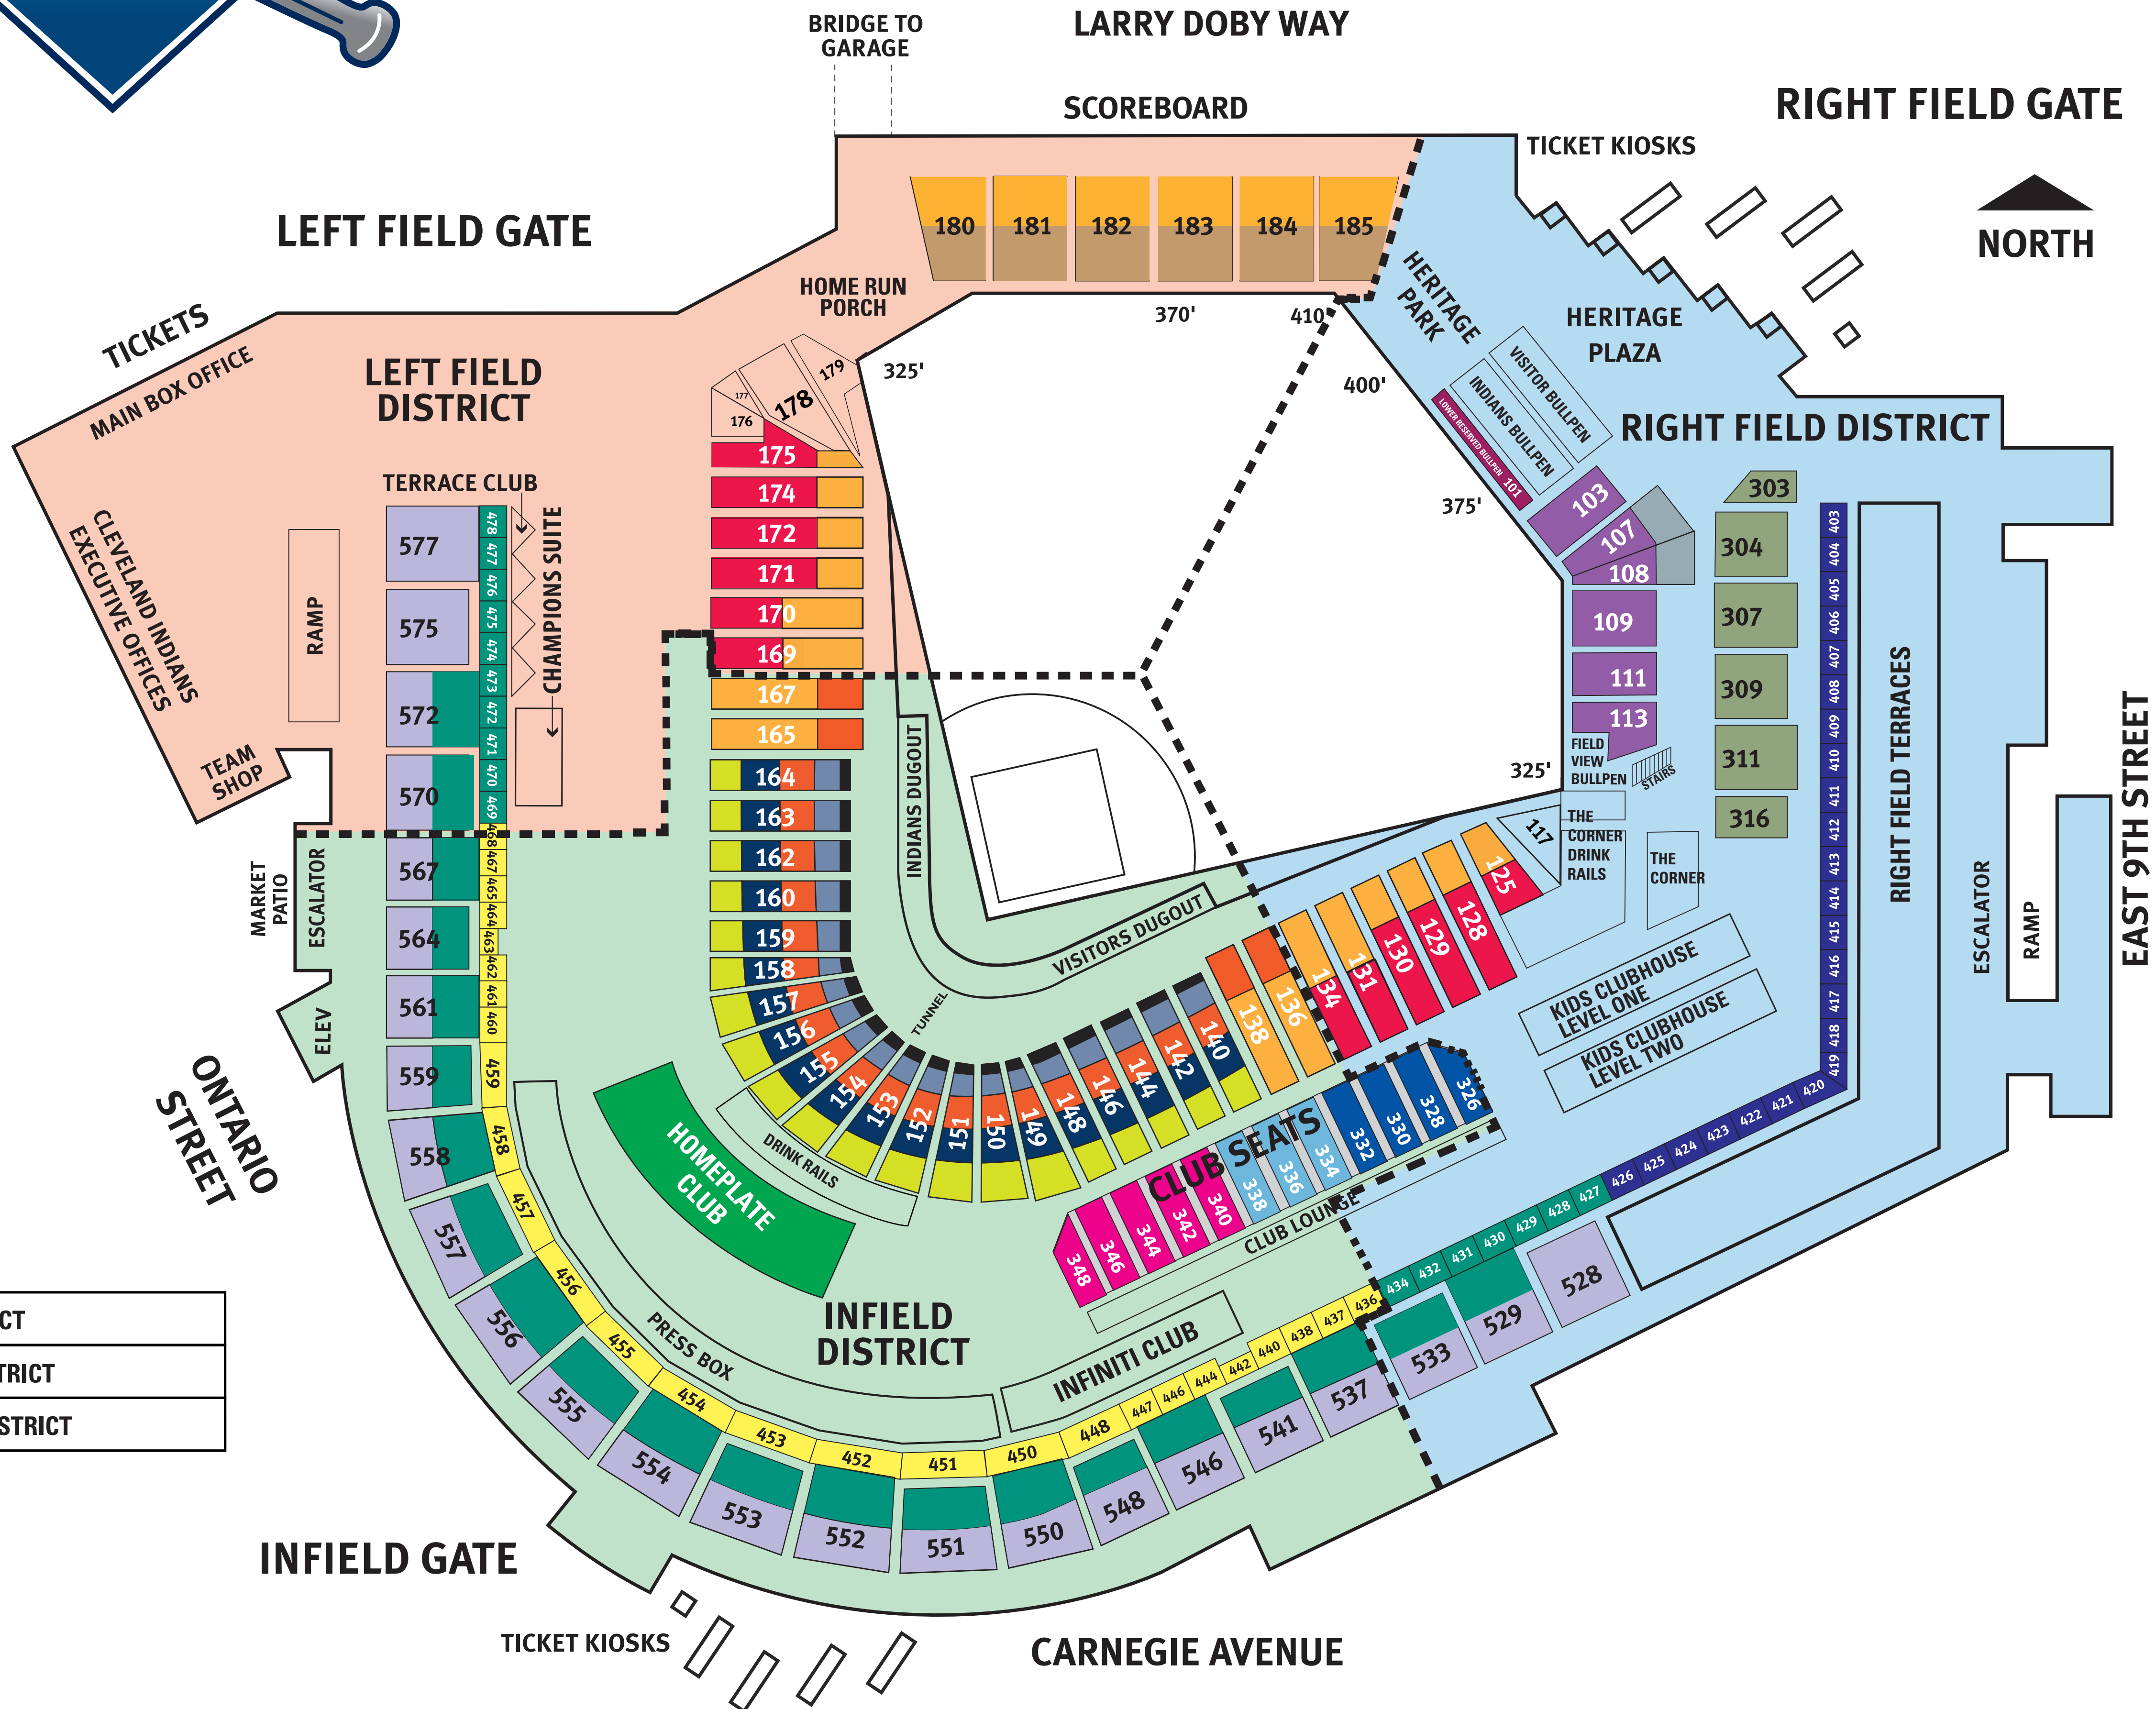

# SEATING DIAGRAM

	DIAMOND BOX
	CLUB INFIELD
	CLUB MIDFIELD
	CLUB OUTFIELD
	FIELD BOX FRONT
	FIELD BOX MIDDLE
	FIELD BOX BACK
	STH CLUB
	LOWER BOX FRONT
	LOWER BOX
	LOWER RESERVED BULLPEN
	LOWER RESERVED
	LOWER RESERVED PATIO
	UPPER BLEACHERS
	LOWER BLEACHERS
	FAMILY DECK
	VIEW BOX
	UPPER BOX
	UPPER BOX OUTFIELD
	UPPER RESERVED

	INFIELD DISTRICT
	LEFT FIELD DISTRICT
	RIGHT FIELD DISTRICT