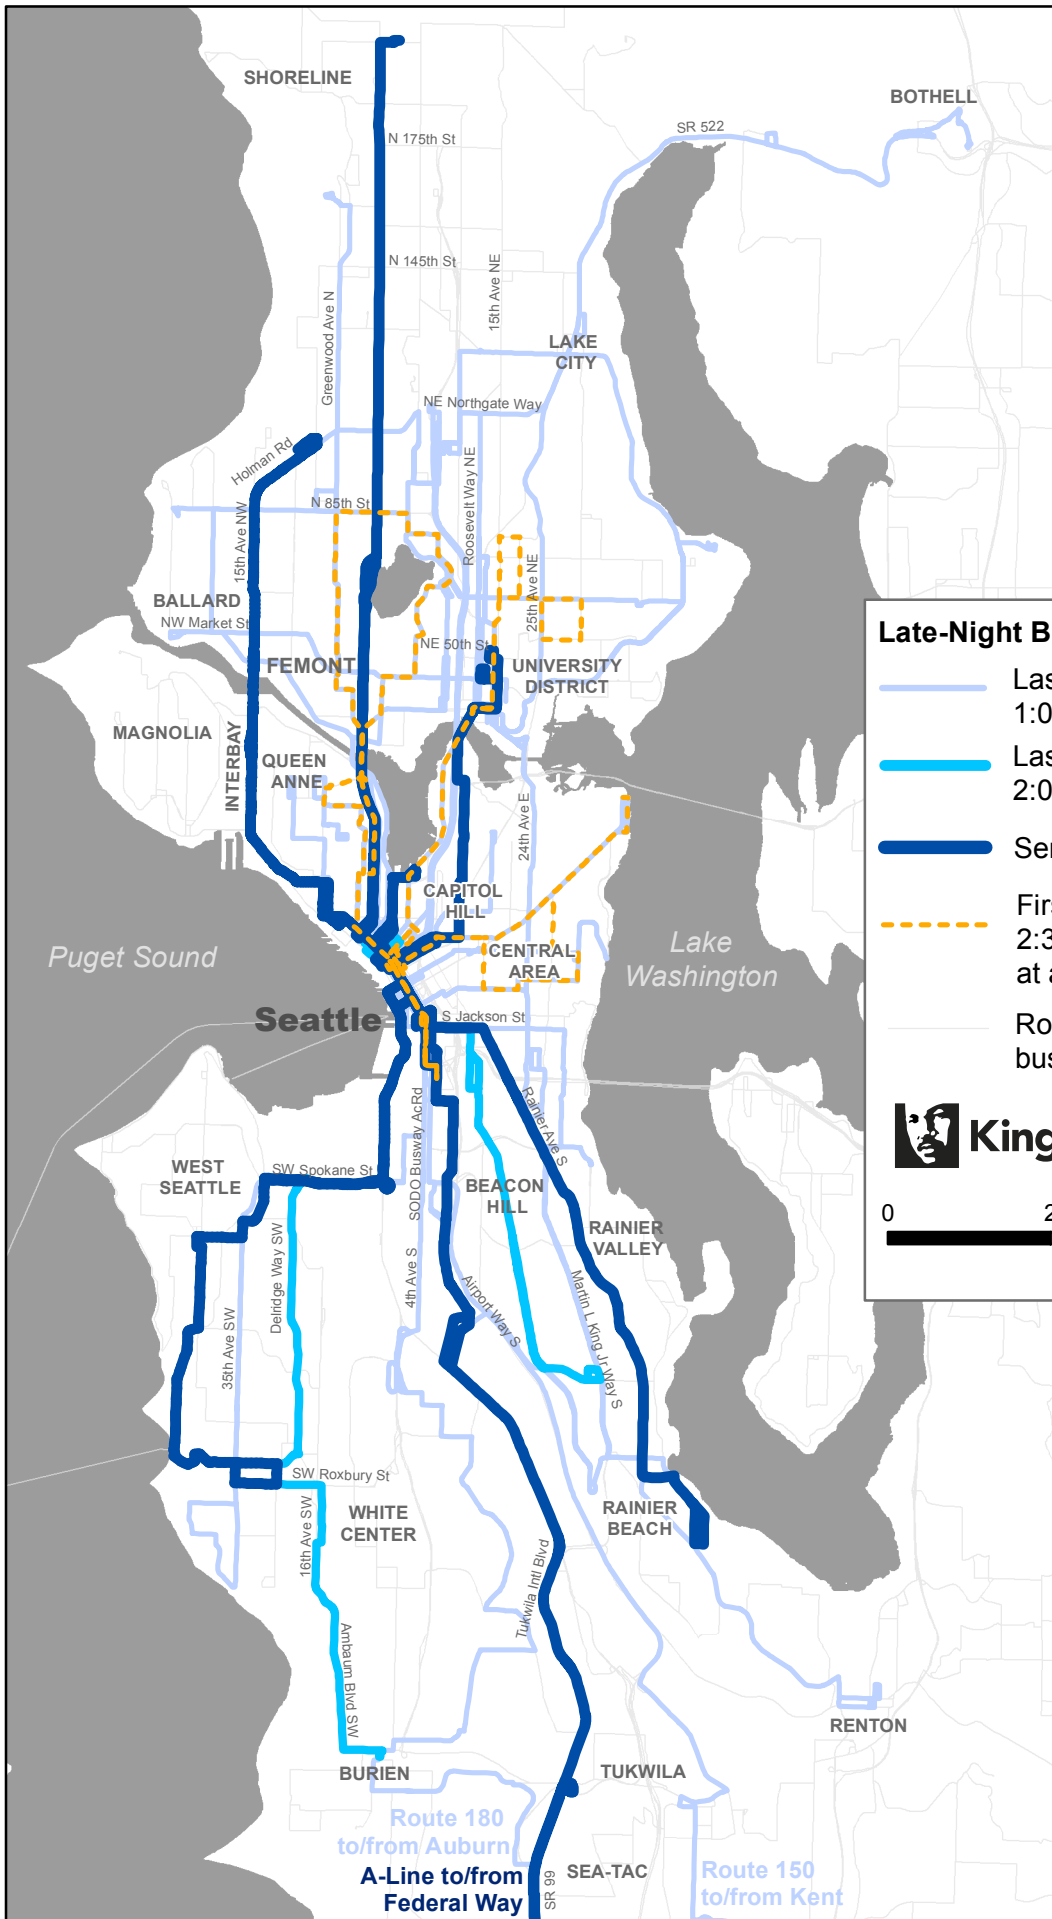

Late-Night Bus Service

Late-Night Bus Service

- Last Trip departs between 1:00AM and 1:30AM
- Last Trip departs between 2:00AM and 2:30AM
- Service runs all night
- First trip departs at approx. 2:30AM and last trip departs at approx. 3:30AM
- Routes with no late-night bus service

King County

0 2 4 Miles

April 13, 2016